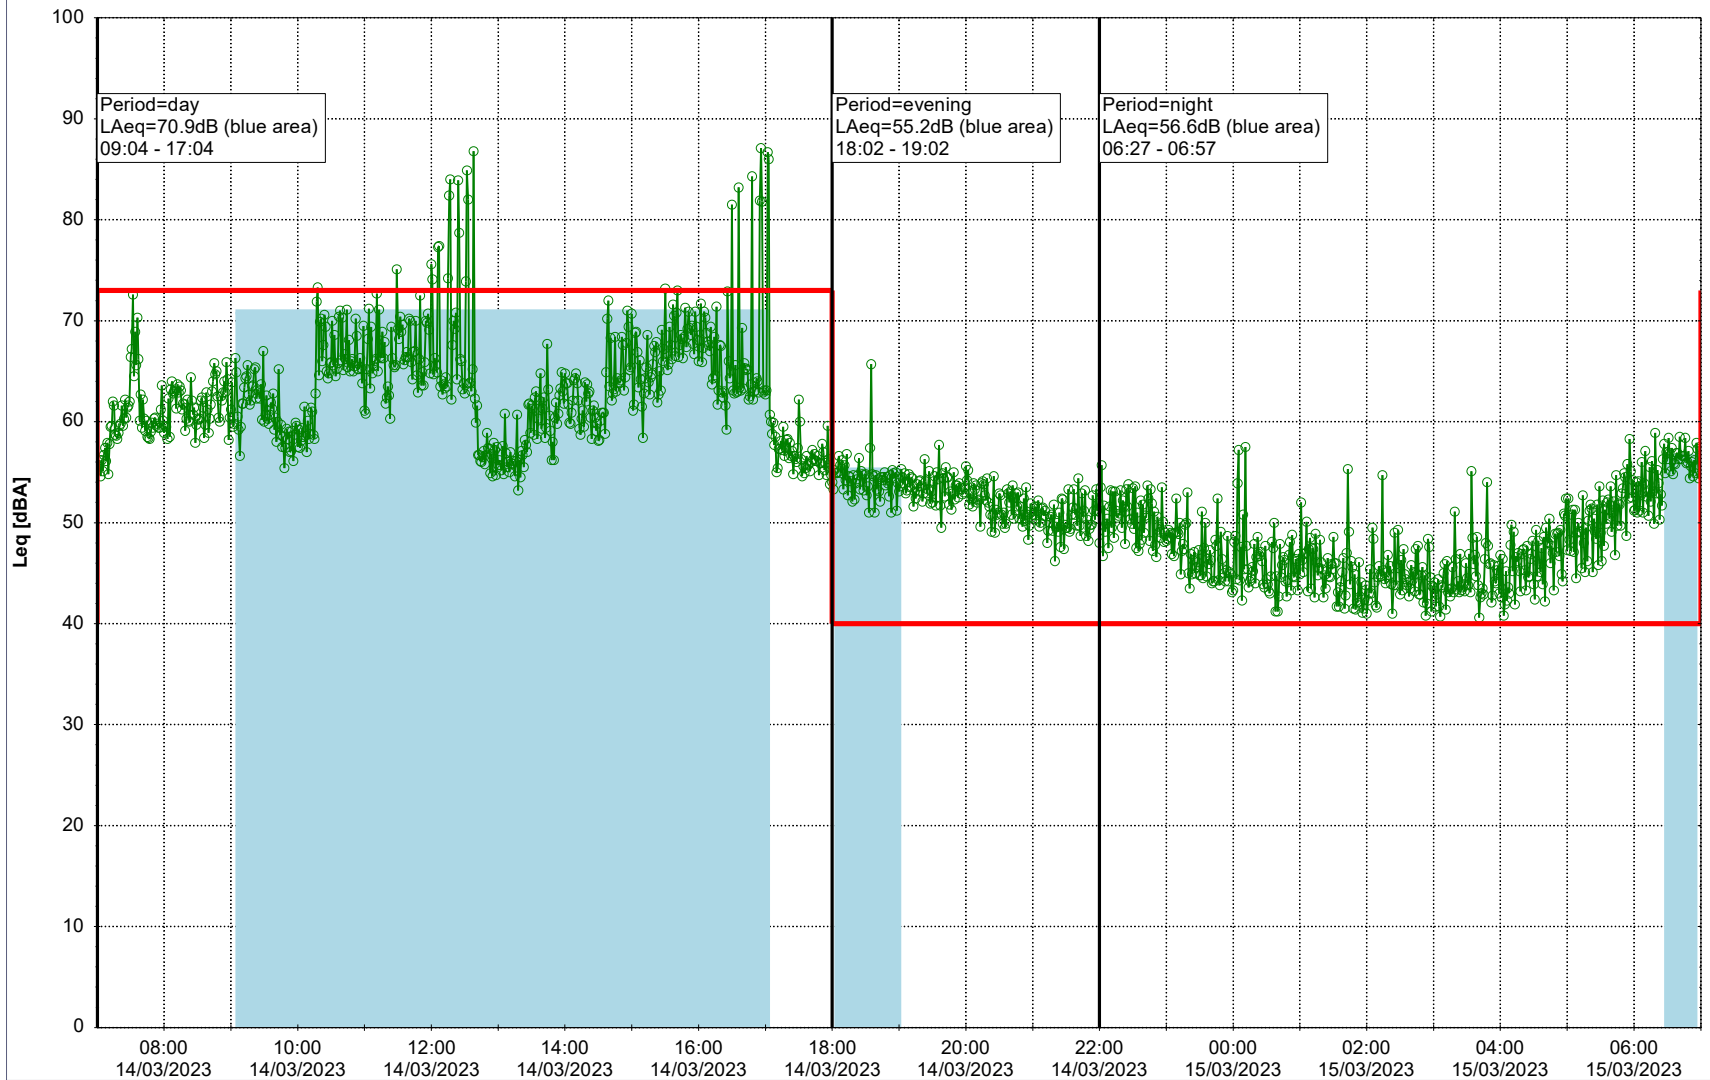

Plan View

Remarks

...

Noise Time Related Diagram

14/03/2023
15/03/2023

○ ○ ○ ○ HOL_NS01

Project: Kronos Sydhavnen
Construction: Havneholmen
Location: N-V

Plan View

Remarks

...

Noise Time Related Diagram

15/03/2023
16/03/2023

○ ○ ○ ○ HOL_NS01

Project: Kronos Sydhavnen
Construction: Havneholmen
Location: N-V

Plan View

Remarks

...

Noise Time Related Diagram

16/03/2023
17/03/2023

○ ○ ○ ○ HOL_NS01

Project: Kronos Sydhavnen
Construction: Havneholmen
Location: N-V

Plan View

Remarks

...

Noise Time Related Diagram

17/03/2023
18/03/2023

○ ○ ○ ○ HOL_NS01

Project: Kronos Sydhavnen
Construction: Havneholmen
Location: N-V

Plan View

Remarks

...

Noise Time Related Diagram