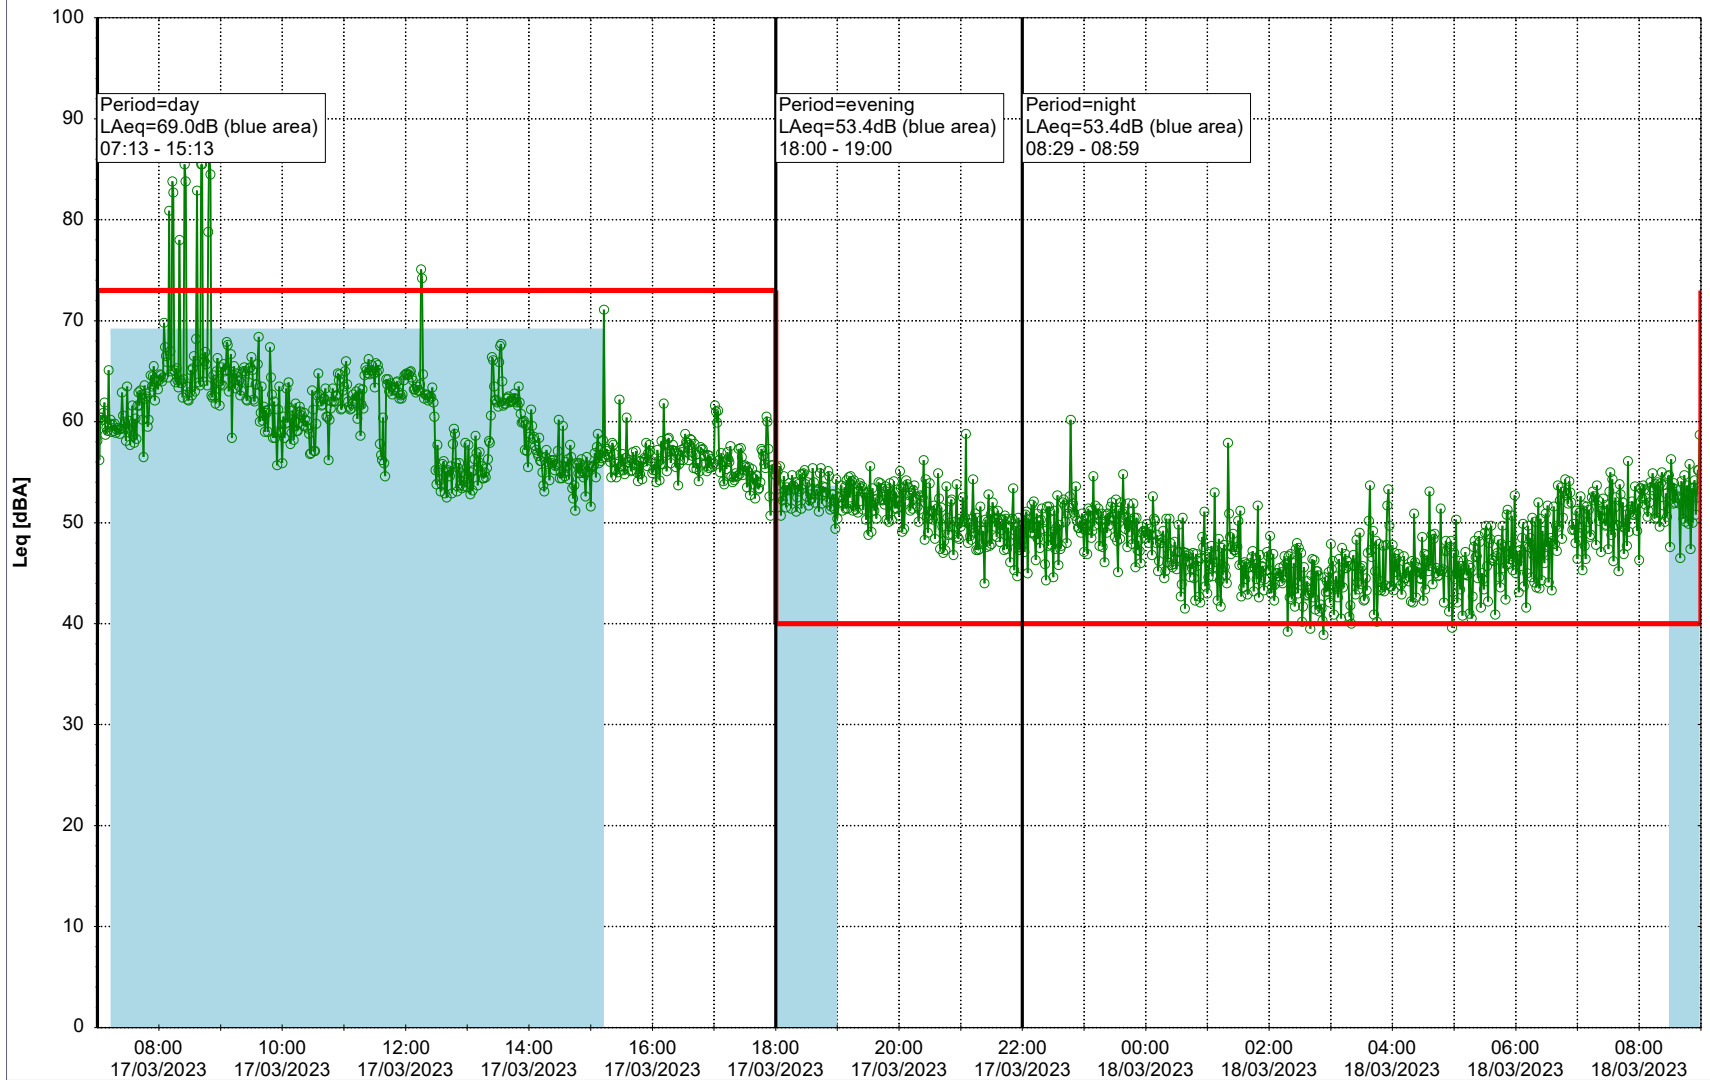

...

Noise Time Related Diagram

16/03/2023
17/03/2023

○ ○ ○ ○ HOL_NS01

Project: Kronos Sydhavnen
Construction: Havneholmen
Location: N-V

Plan View

Remarks

...

Noise Time Related Diagram

17/03/2023
18/03/2023

○ ○ ○ ○ HOL_NS01

Project: Kronos Sydhavnen
Construction: Havneholmen
Location: N-V

Plan View

Remarks

...

Noise Time Related Diagram

18/03/2023
19/03/2023

○ ○ ○ ○ HOL_NS01

Project: Kronos Sydhavnen
Construction: Havneholmen
Location: N-V

Plan View

Remarks

...

Noise Time Related Diagram

19/03/2023
20/03/2023