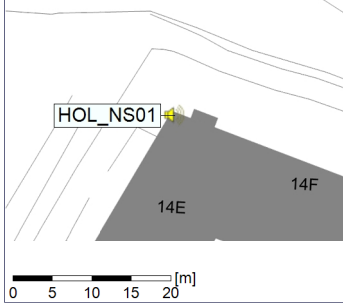

Project: Kronos Sydhavnen
Construction: Havneholmen
Location: N-V

Plan View