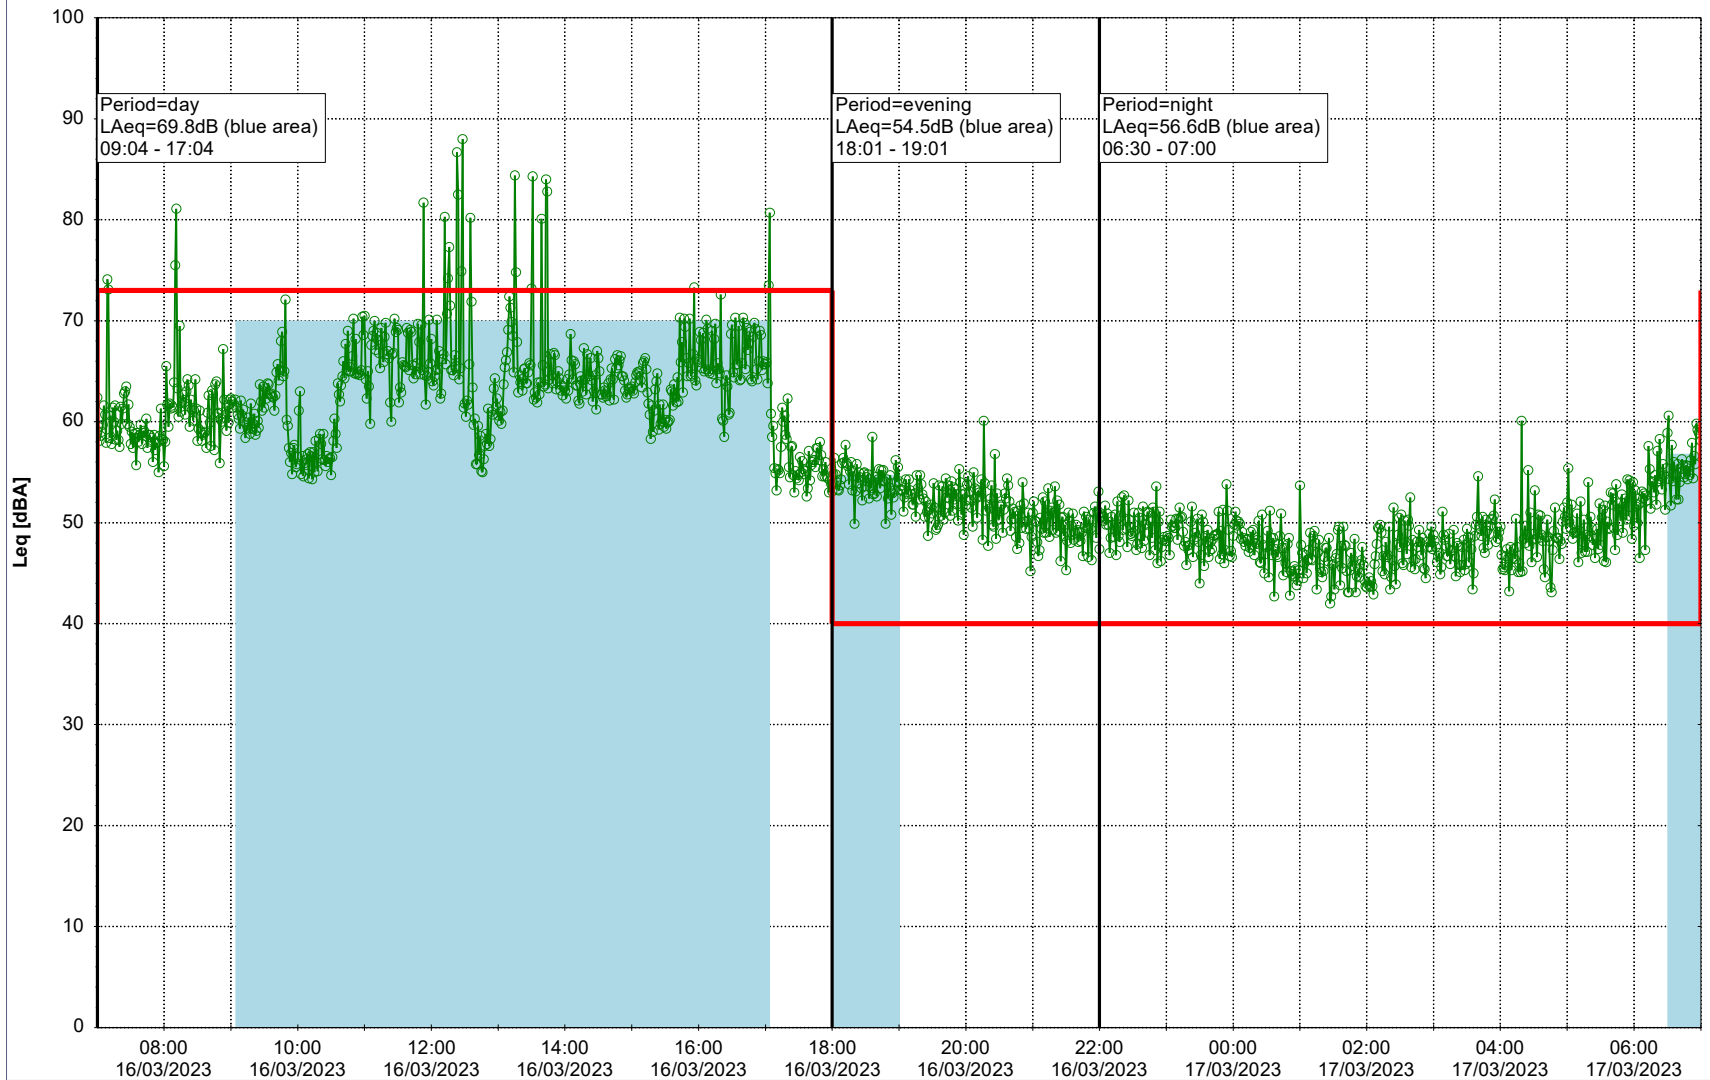

Remarks

...

Noise Time Related Diagram

15/03/2023
16/03/2023

○ ○ ○ ○ HOL_NS01

Project: Kronos Sydhavnen
Construction: Havneholmen
Location: N-V

Plan View

Remarks

...

Noise Time Related Diagram

16/03/2023
17/03/2023

○ ○ ○ ○ HOL_NS01

Project: Kronos Sydhavnen
Construction: Havneholmen
Location: N-V

Plan View

Remarks

...

Noise Time Related Diagram

17/03/2023
18/03/2023

○ ○ ○ ○ HOL_NS01

Project: Kronos Sydhavnen
Construction: Havneholmen
Location: N-V

Plan View

Remarks

...

Noise Time Related Diagram