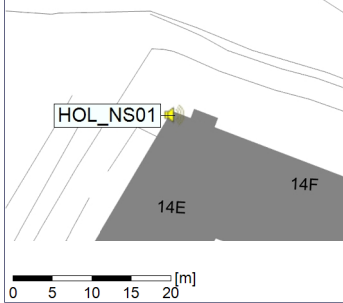

Project: Kronos Sydhavnen
Construction: Havneholmen
Location: N-V

Plan View

Remarks

...

Noise Time Related Diagram

13/03/2023
14/03/2023

○ ○ ○ ○ HOL_NS01

Project: Kronos Sydhavnen
Construction: Havneholmen
Location: N-V

Plan View

Remarks

...

Noise Time Related Diagram

14/03/2023
15/03/2023

○ ○ ○ ○ HOL_NS01

Project: Kronos Sydhavnen
Construction: Havneholmen
Location: N-V

Plan View