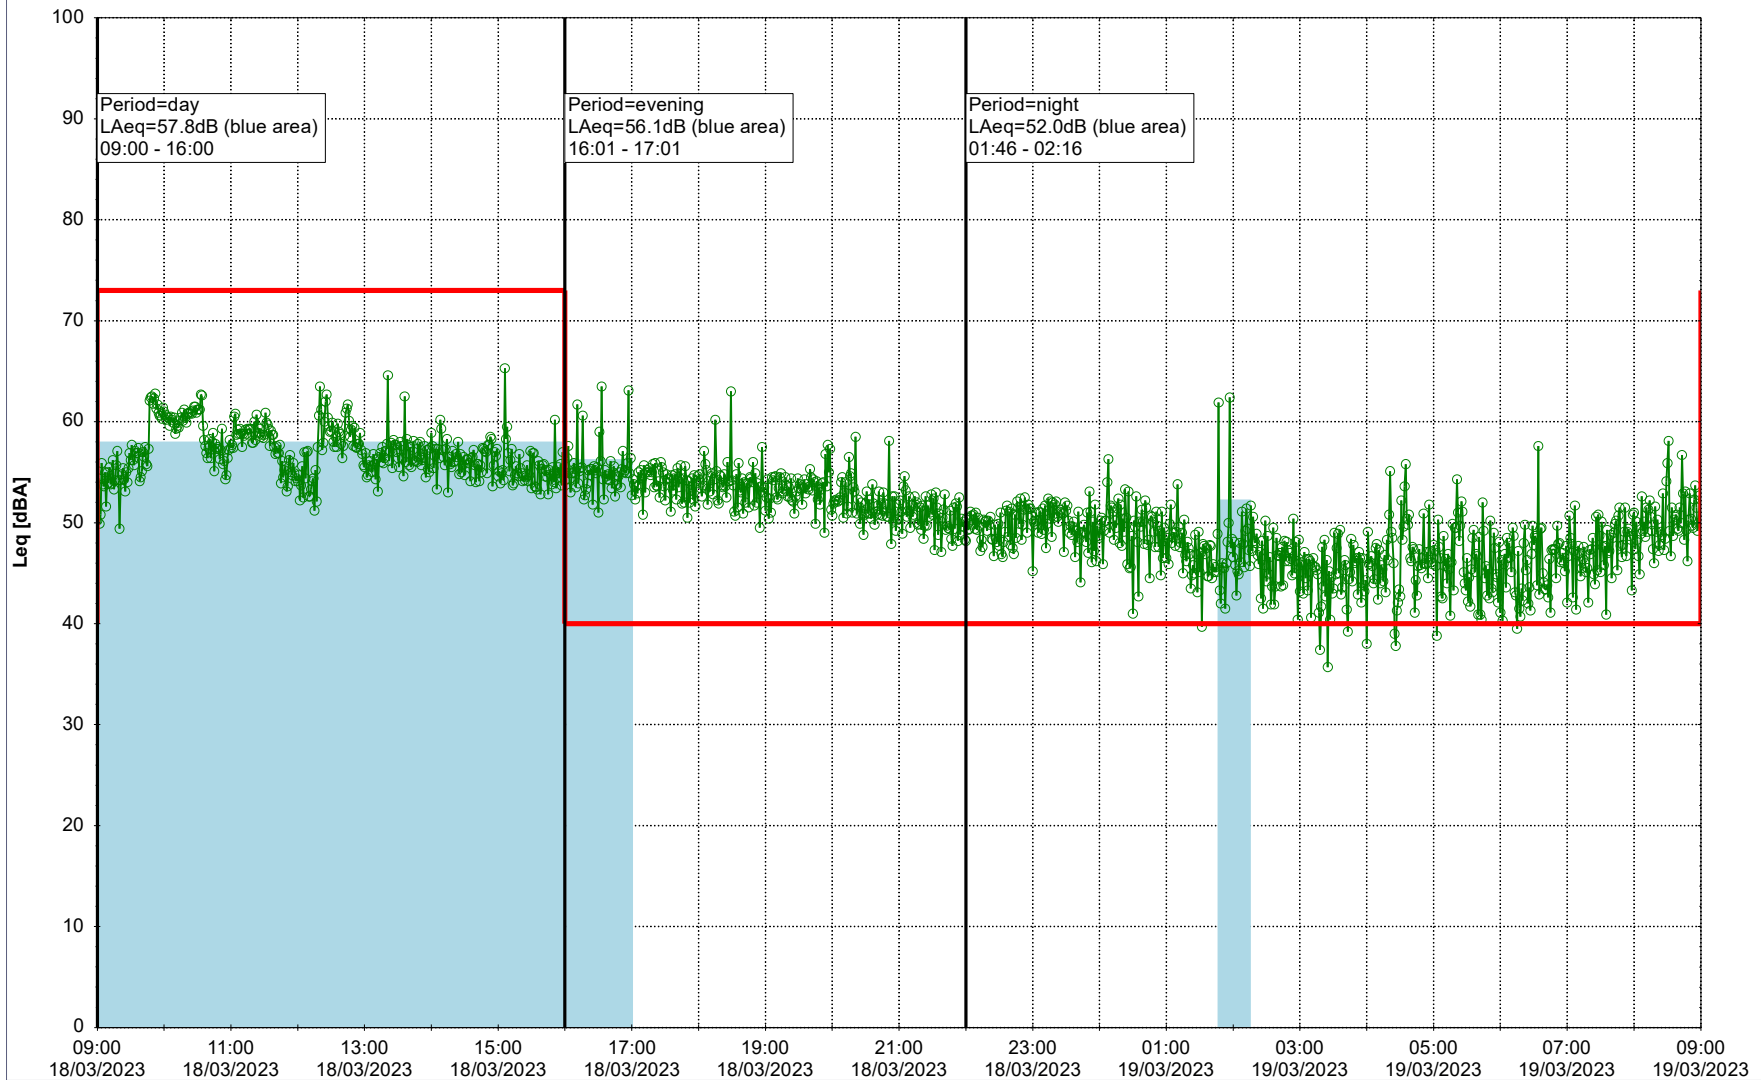

Noise Time Related Diagram

17/03/2023
18/03/2023

○ ○ ○ ○ HOL_NS01

Project: Kronos Sydhavnen
Construction: Havneholmen
Location: N-V

Plan View

Remarks

...

Noise Time Related Diagram

18/03/2023
19/03/2023

○ ○ ○ ○ HOL_NS01

Project: Kronos Sydhavnen
Construction: Havneholmen
Location: N-V

Plan View

Remarks

...

Noise Time Related Diagram

19/03/2023
20/03/2023