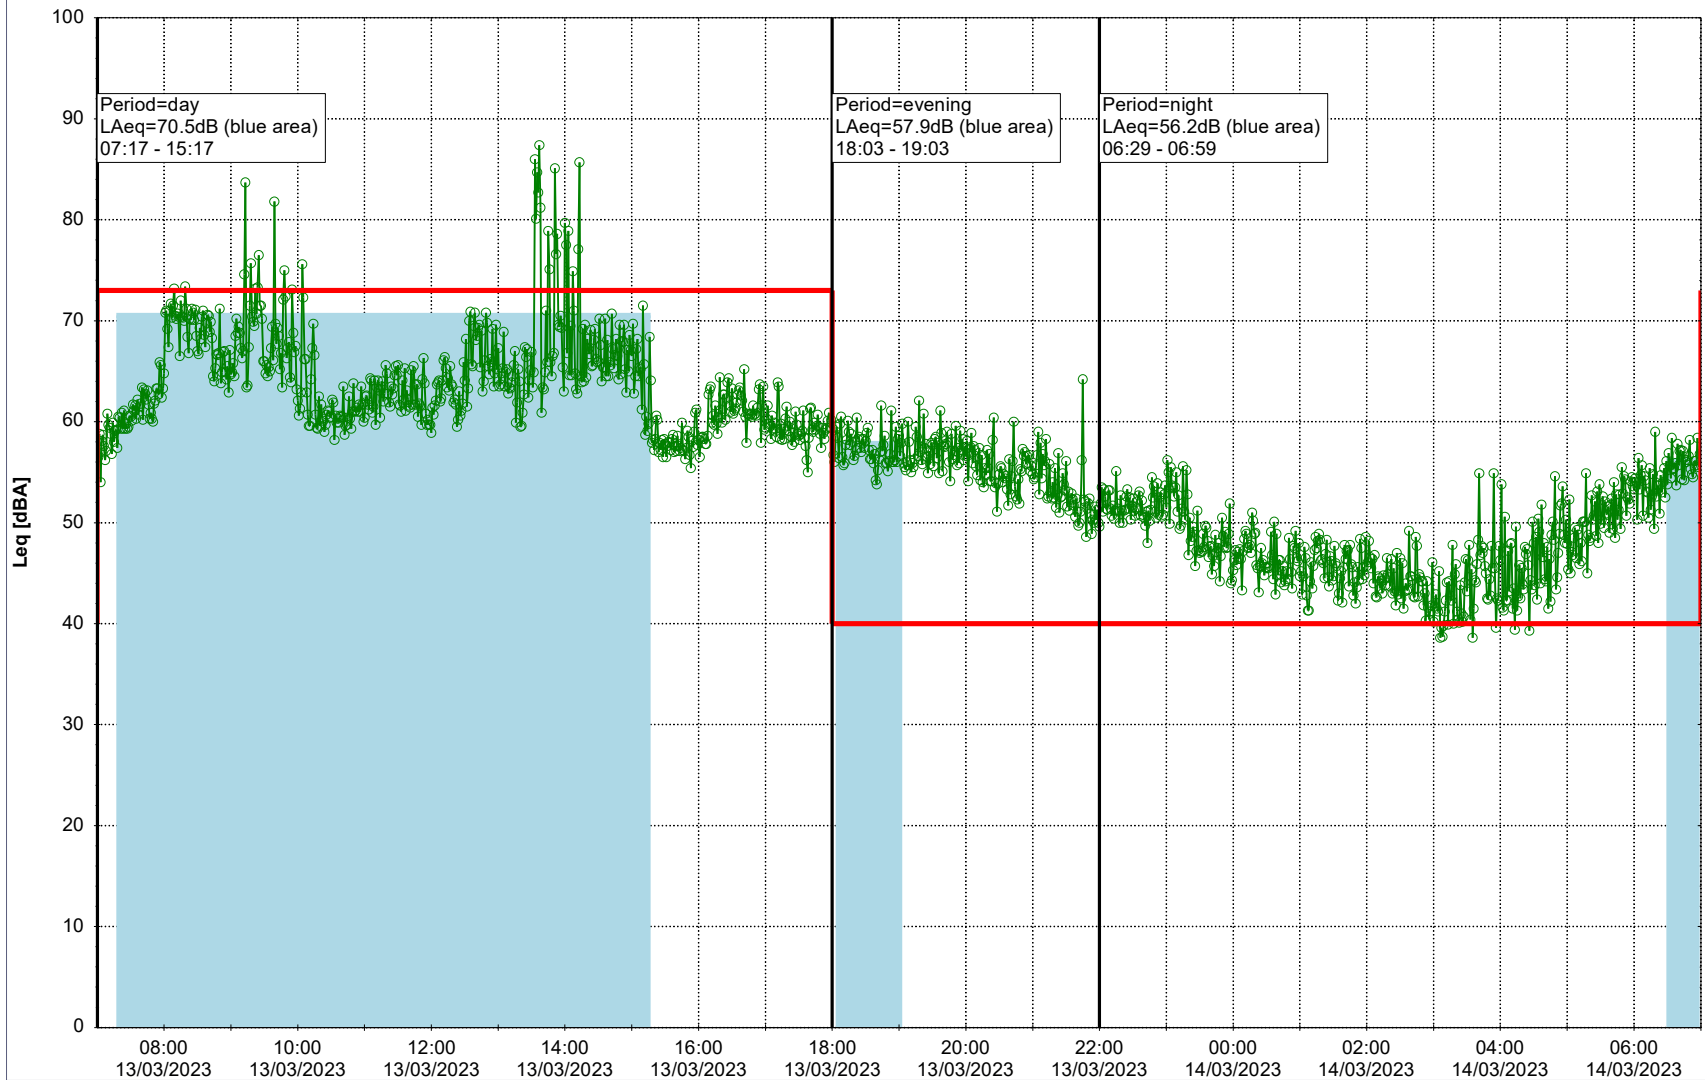

Project: Kronos Sydhavnen
Construction: Havneholmen
Location: N-V

Plan View

Remarks

...

Noise Time Related Diagram

13/03/2023
14/03/2023

○ ○ ○ ○ HOL_NS01

Project: Kronos Sydhavnen
Construction: Havneholmen
Location: N-V

Plan View

Remarks

...

Noise Time Related Diagram

14/03/2023
15/03/2023

○ ○ ○ ○ HOL_NS01

Project: Kronos Sydhavnen
Construction: Havneholmen
Location: N-V

Plan View

Remarks

...

Noise Time Related Diagram

15/03/2023
16/03/2023

○ ○ ○ ○ HOL_NS01

Project: Kronos Sydhavnen
Construction: Havneholmen
Location: N-V

Plan View

Remarks

Noise Time Related Diagram

17/03/2023
18/03/2023

○ ○ ○ ○ HOL_NS01

Project: Kronos Sydhavnen
Construction: Havneholmen
Location: N-V

Plan View

Remarks

...

Noise Time Related Diagram