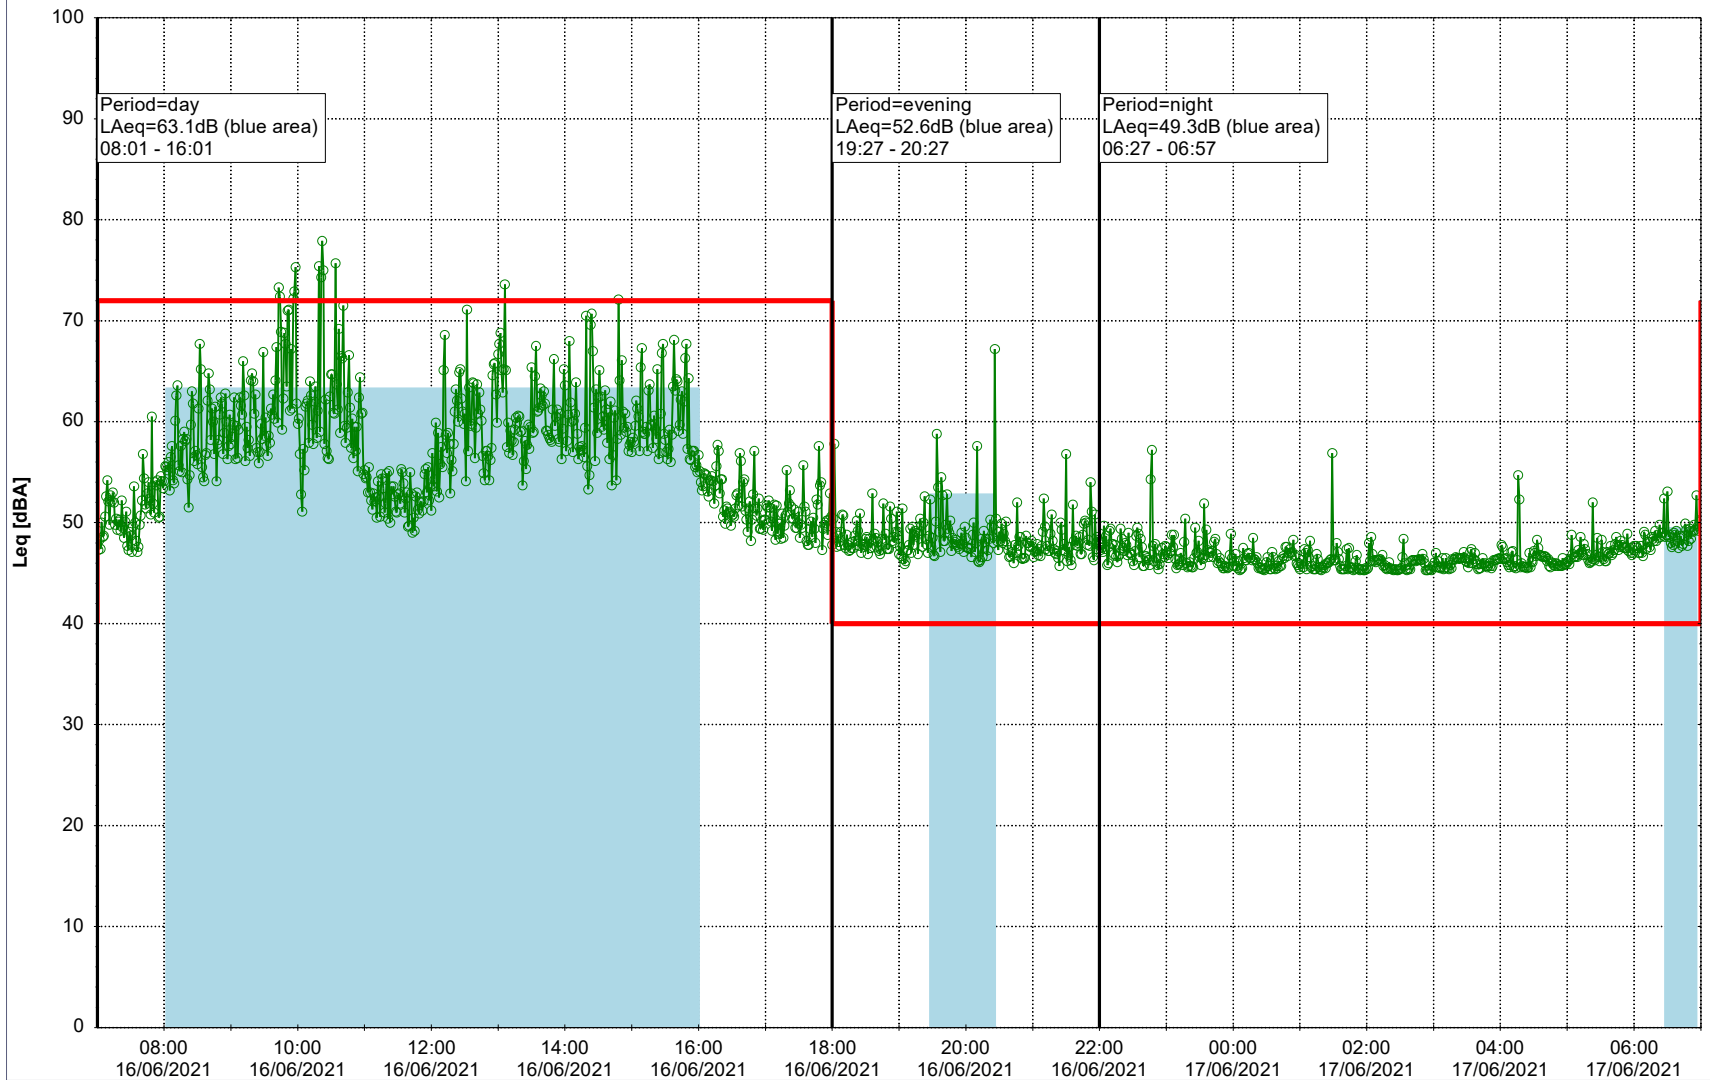

Noise Time Related Diagram

16/06/2021
17/06/2021

○○○○ MOP_NS01