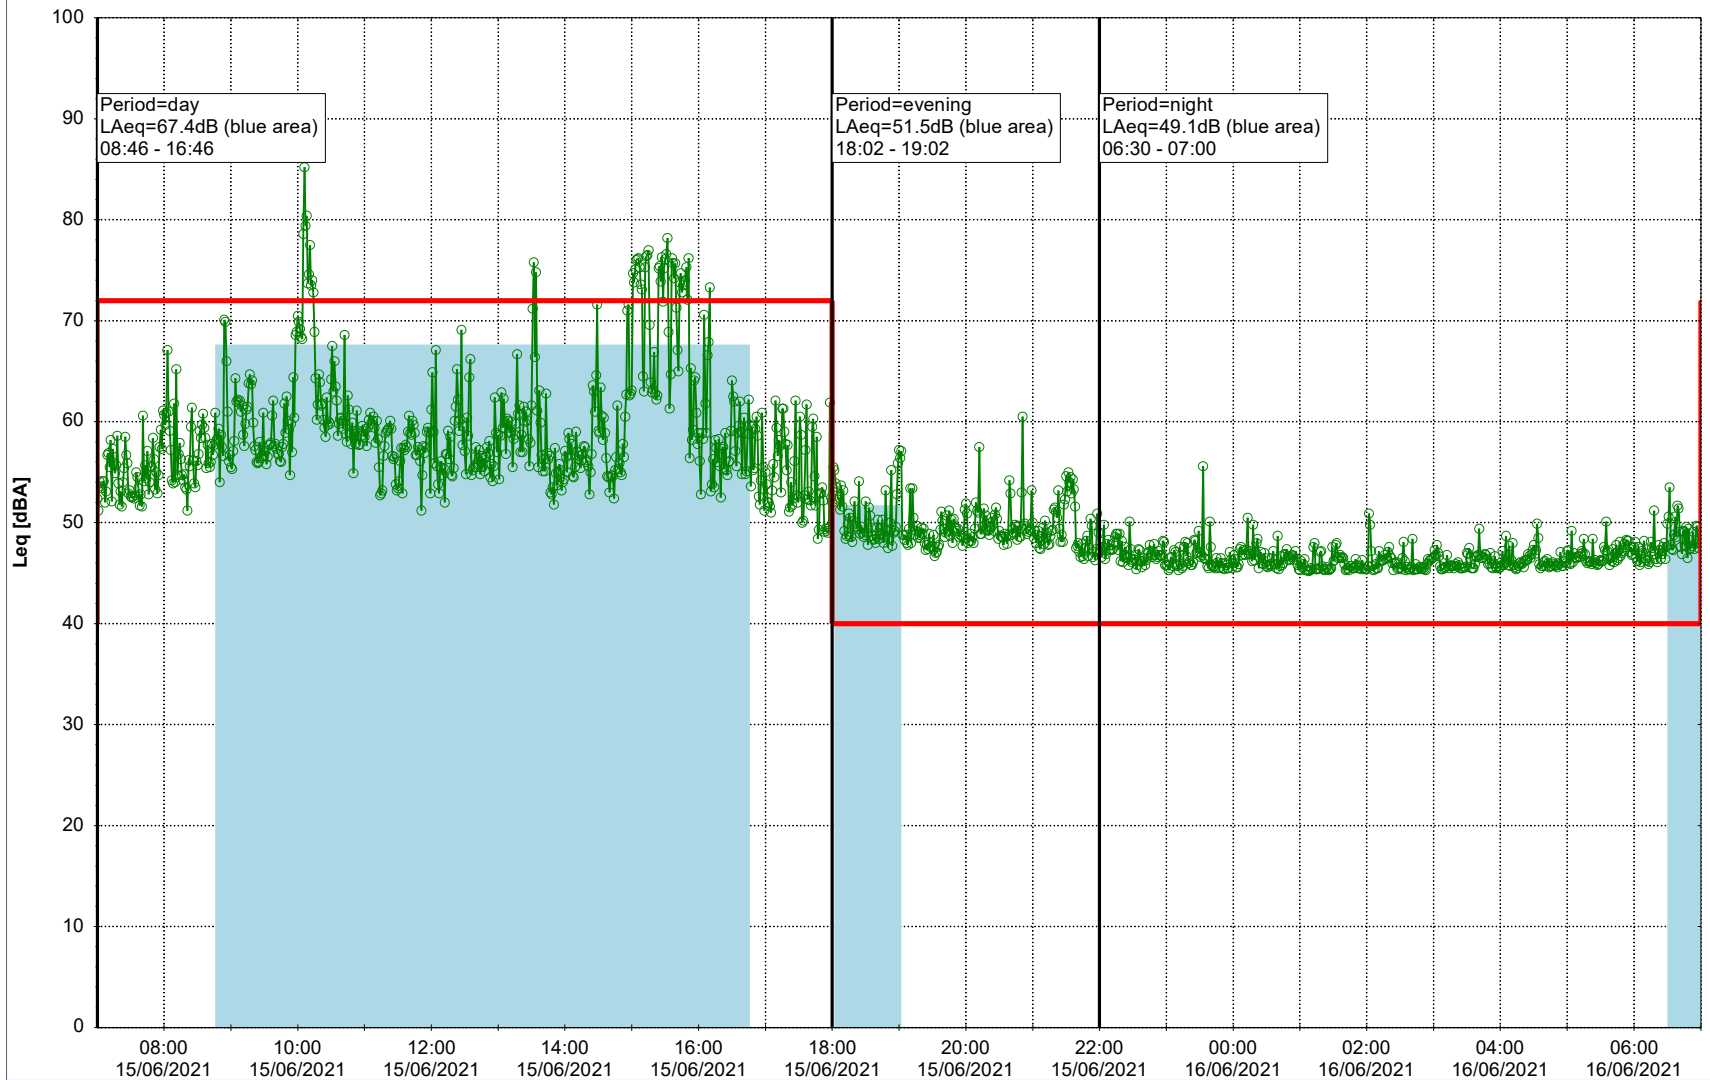

Plan View

Remarks

...

Noise Time Related Diagram

15/06/2021
16/06/2021

○○○○ MOP_NS01

Project: Kronos Sydhavnen
Construction: Mozarts Plads
Location: N-V

Plan View

Remarks

...

Noise Time Related Diagram

16/06/2021
17/06/2021

○○○○ MOP_NS01

Project: Kronos Sydhavnen
Construction: Mozarts Plads
Location: N-V

17/06/2021
18/06/2021

Remarks

...

Noise Time Related Diagram

○○○○ MOP_NS01

Project: Kronos Sydhavnen
Construction: Mozarts Plads
Location: N-V

Plan View

Remarks

...

Noise Time Related Diagram