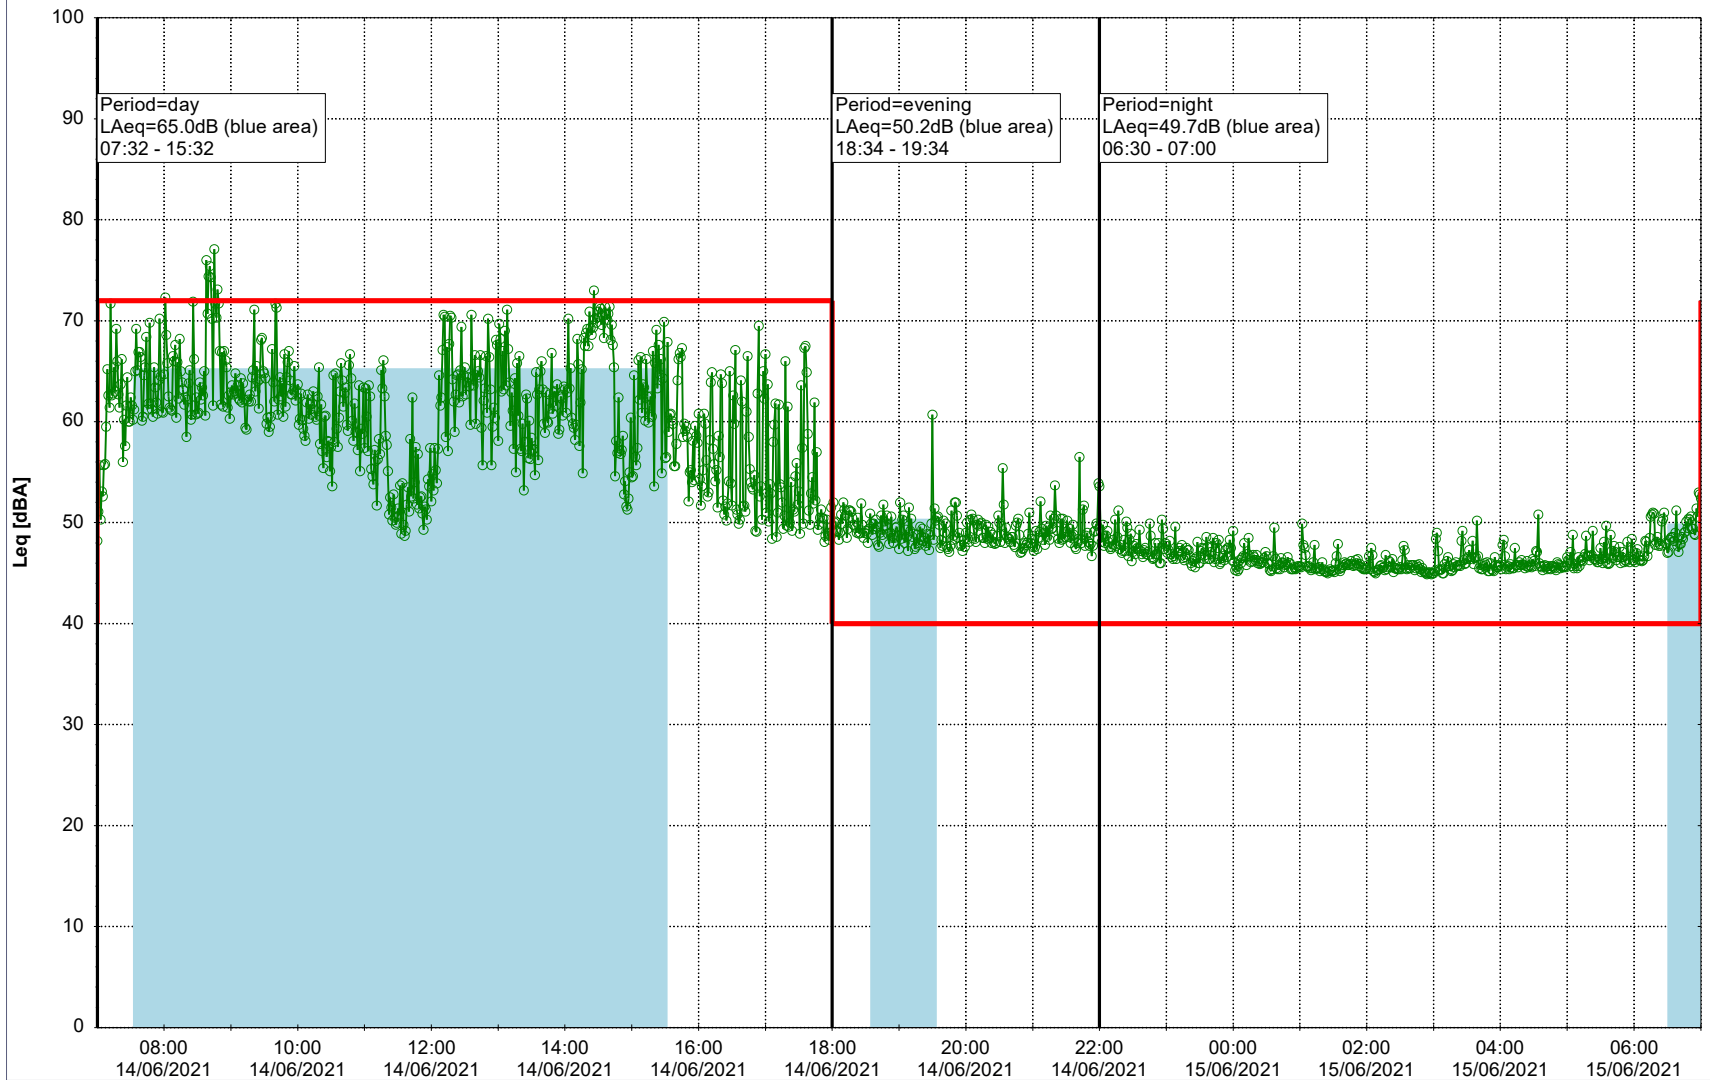

Project: Kronos Sydhavnen
Construction: Mozarts Plads
Location: N-V

Plan View

Remarks

...

Noise Time Related Diagram

14/06/2021
15/06/2021

○○○ MOP_NS01

Project: Kronos Sydhavnen
Construction: Mozarts Plads
Location: N-V

Plan View

Remarks

...

Noise Time Related Diagram

15/06/2021
16/06/2021

○○○○ MOP_NS01

Project: Kronos Sydhavnen
Construction: Mozarts Plads
Location: N-V

Plan View

...

Noise Time Related Diagram

○○○○ MOP_NS01

Project: Kronos Sydhavnen
Construction: Mozarts Plads
Location: N-V

Plan View

Remarks

...

Noise Time Related Diagram

○○○ MOP_NS01

Project: Kronos Sydhavnen
Construction: Mozarts Plads
Location: N-V

20/06/2021
21/06/2021

Plan View

Remarks

...

Noise Time Related Diagram

○○○○ MOP_NS01