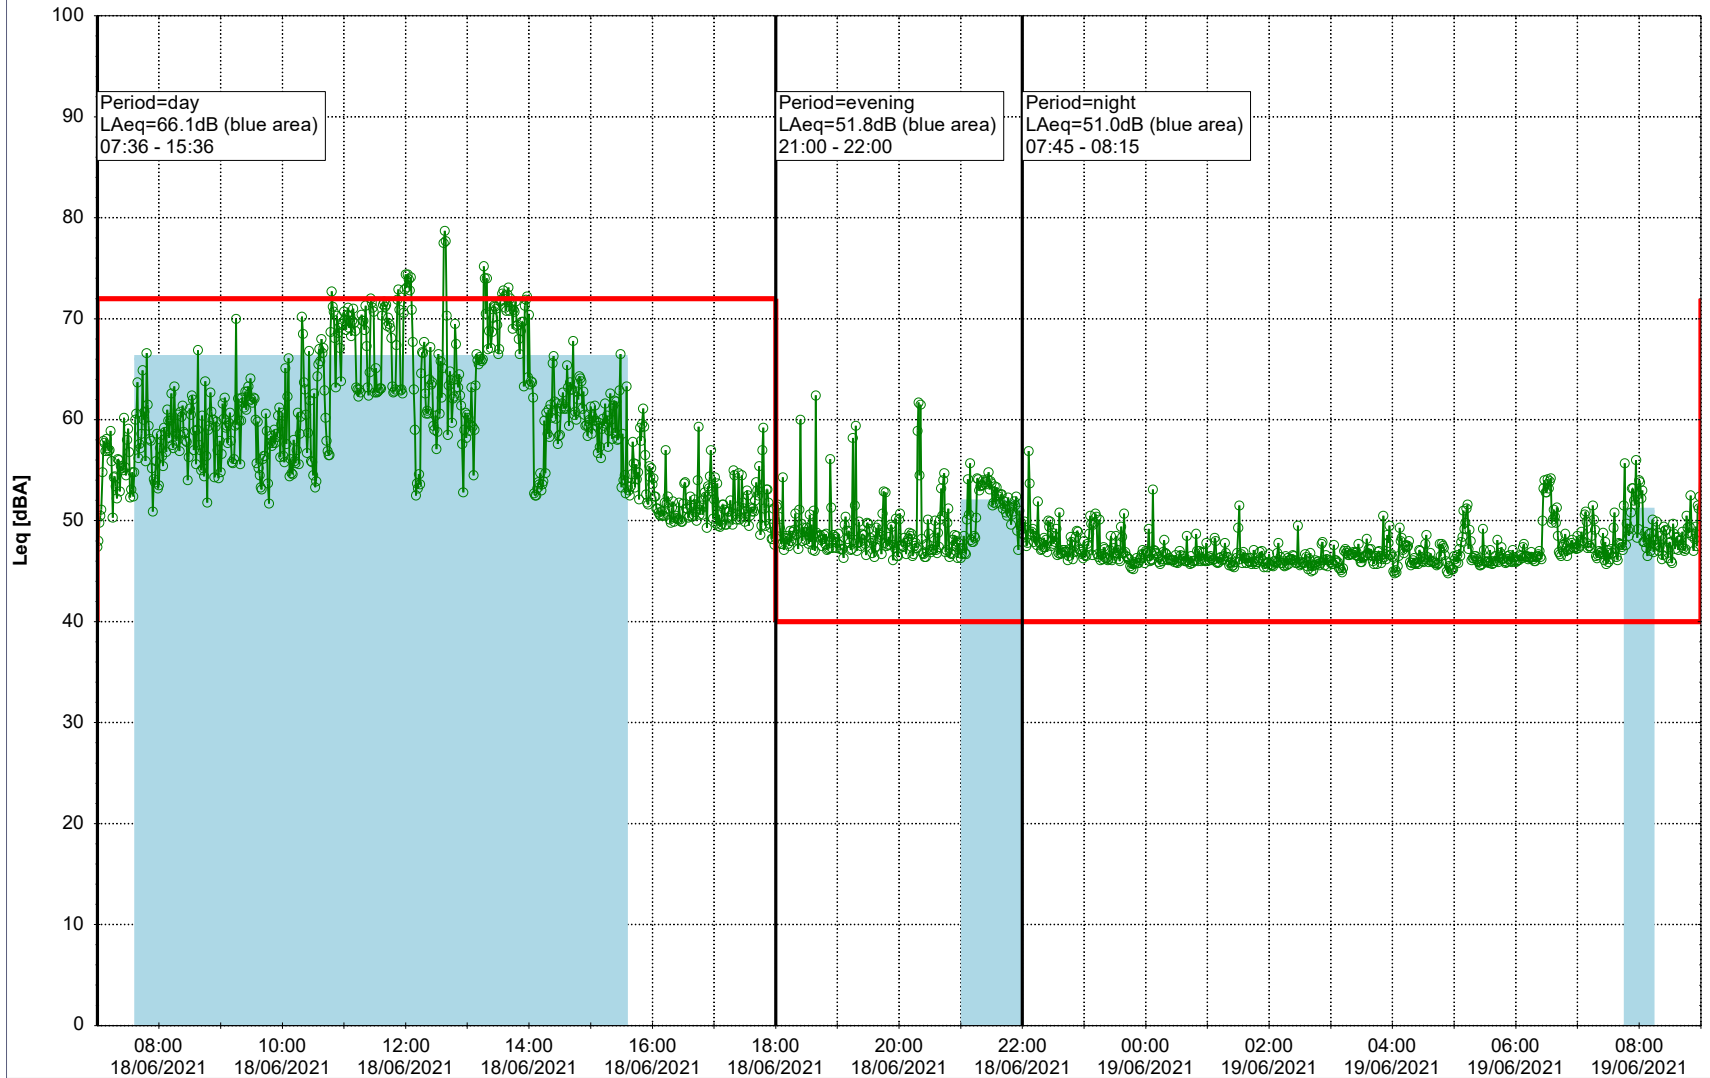

...

Noise Time Related Diagram

○○○○ MOP_NS01

Project: Kronos Sydhavnen
Construction: Mozarts Plads
Location: N-V

Plan View

Remarks

...

Noise Time Related Diagram

18/06/2021
19/06/2021

○○○○ MOP_NS01

Project: Kronos Sydhavnen
Construction: Mozarts Plads
Location: N-V

19/06/2021
20/06/2021

Plan View

Remarks

...

Noise Time Related Diagram