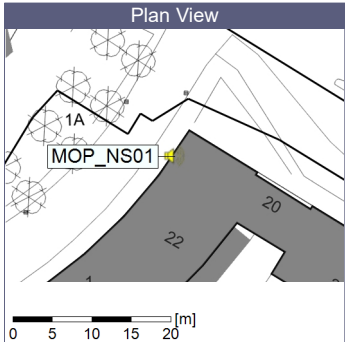

Project: Kronos Sydhavnen
Construction: Mozarts Plads
Location: N-V

17/06/2021
18/06/2021