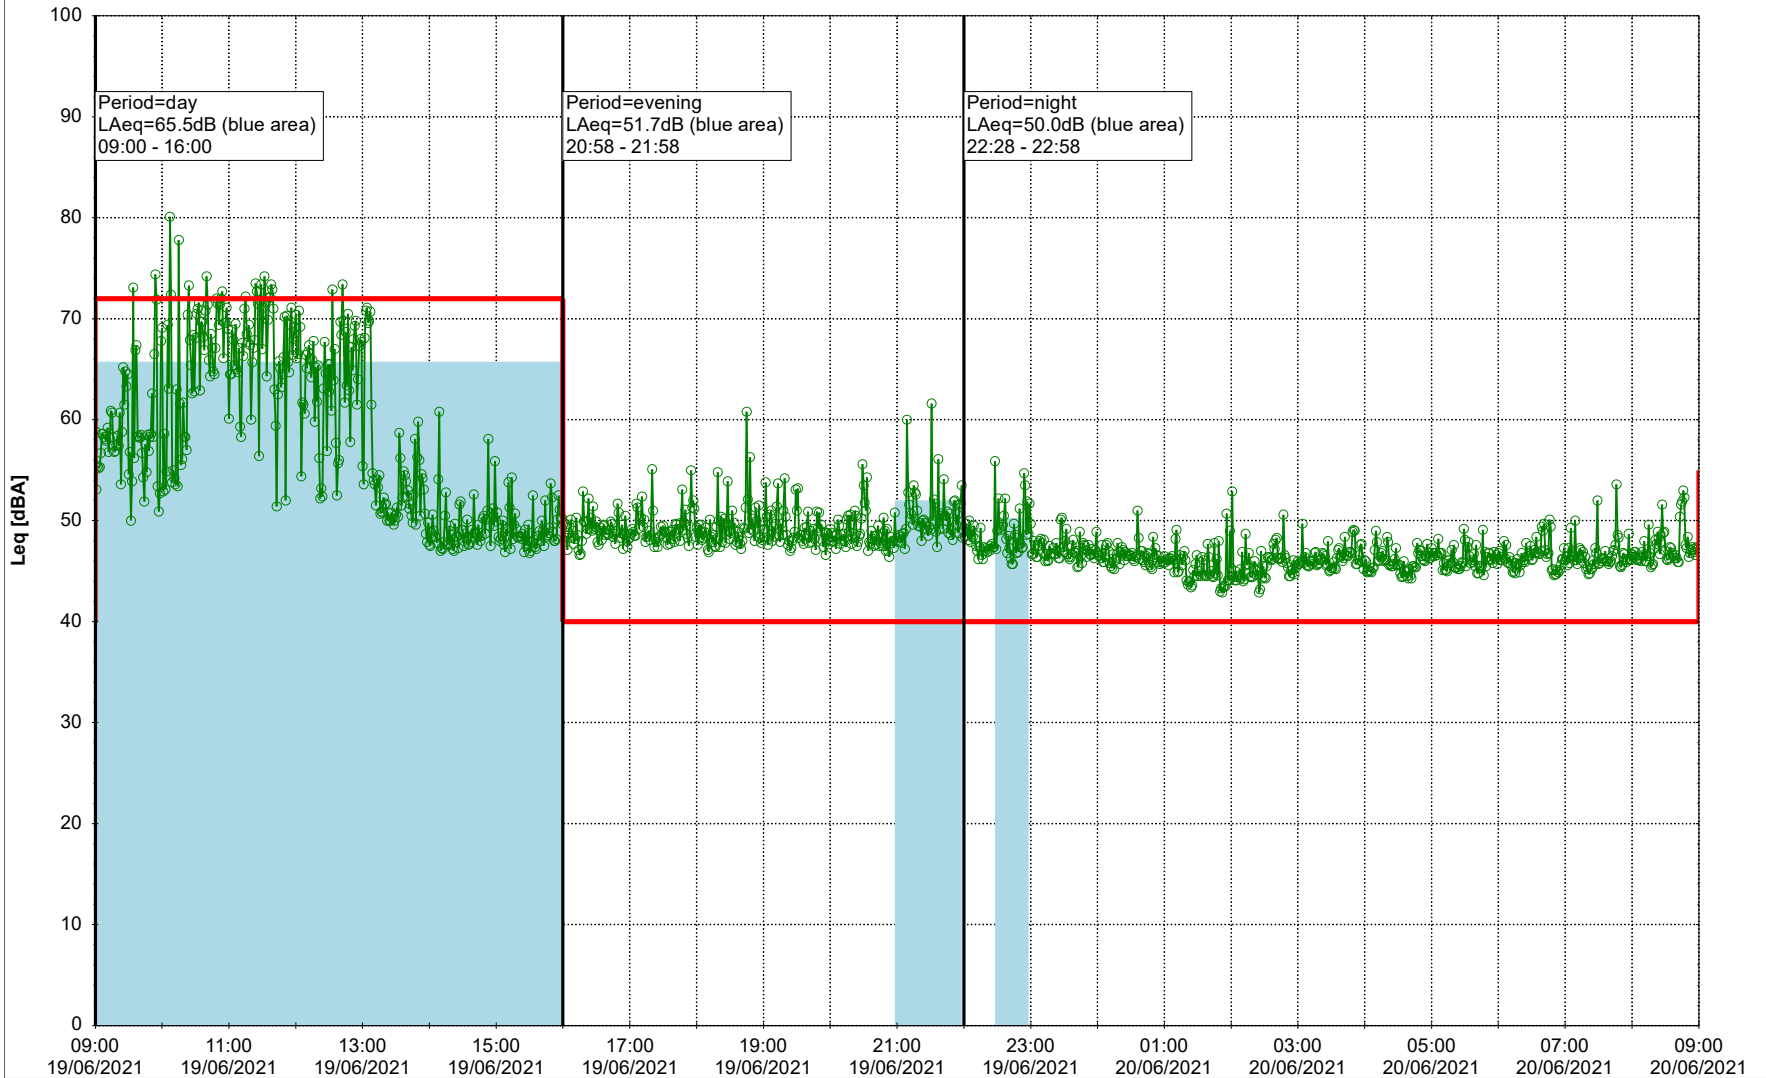

18/06/2021
19/06/2021

○○○○ MOP_NS01

Project: Kronos Sydhavnen
Construction: Mozarts Plads
Location: N-V

19/06/2021
20/06/2021

Plan View

Remarks

...

Noise Time Related Diagram

○○○ MOP_NS01

Project: Kronos Sydhavnen
Construction: Mozarts Plads
Location: N-V

20/06/2021
21/06/2021

Plan View

Remarks

...

Noise Time Related Diagram

○○○○ MOP_NS01