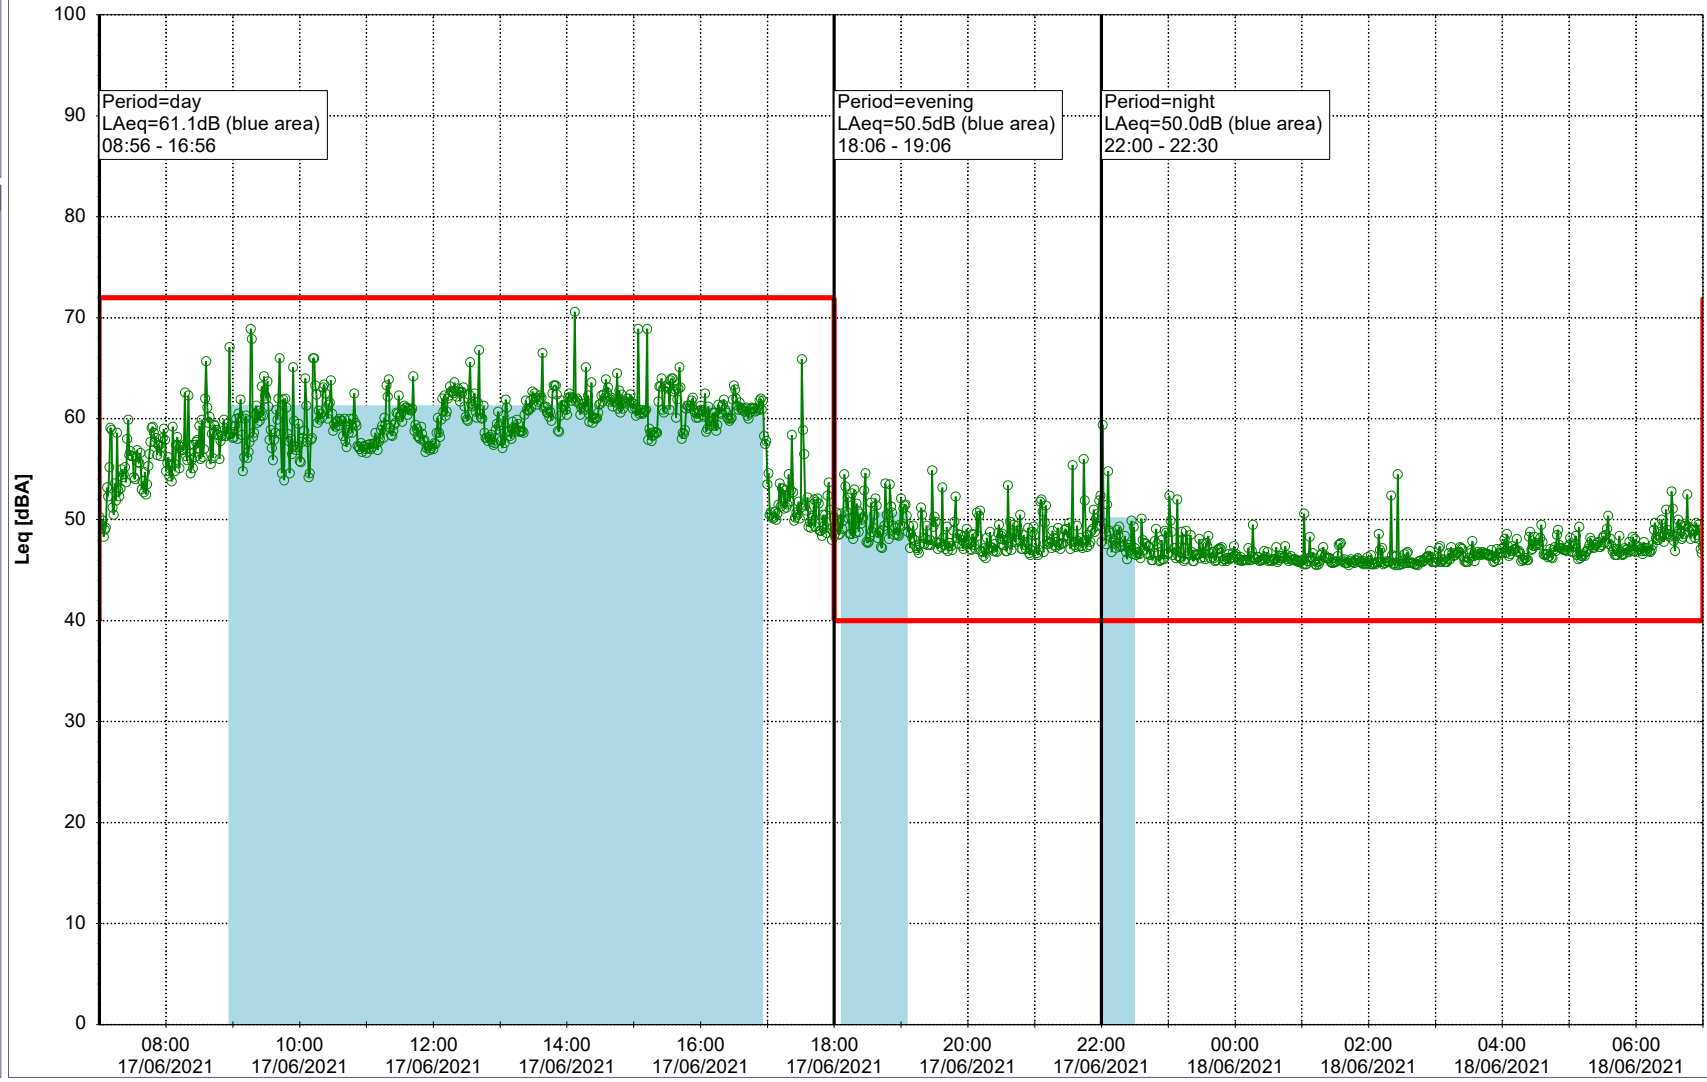

...

Noise Time Related Diagram

○○○○ MOP_NS01

Project: Kronos Sydhavnen
Construction: Mozarts Plads
Location: N-V

Plan View

Remarks

...

Noise Time Related Diagram