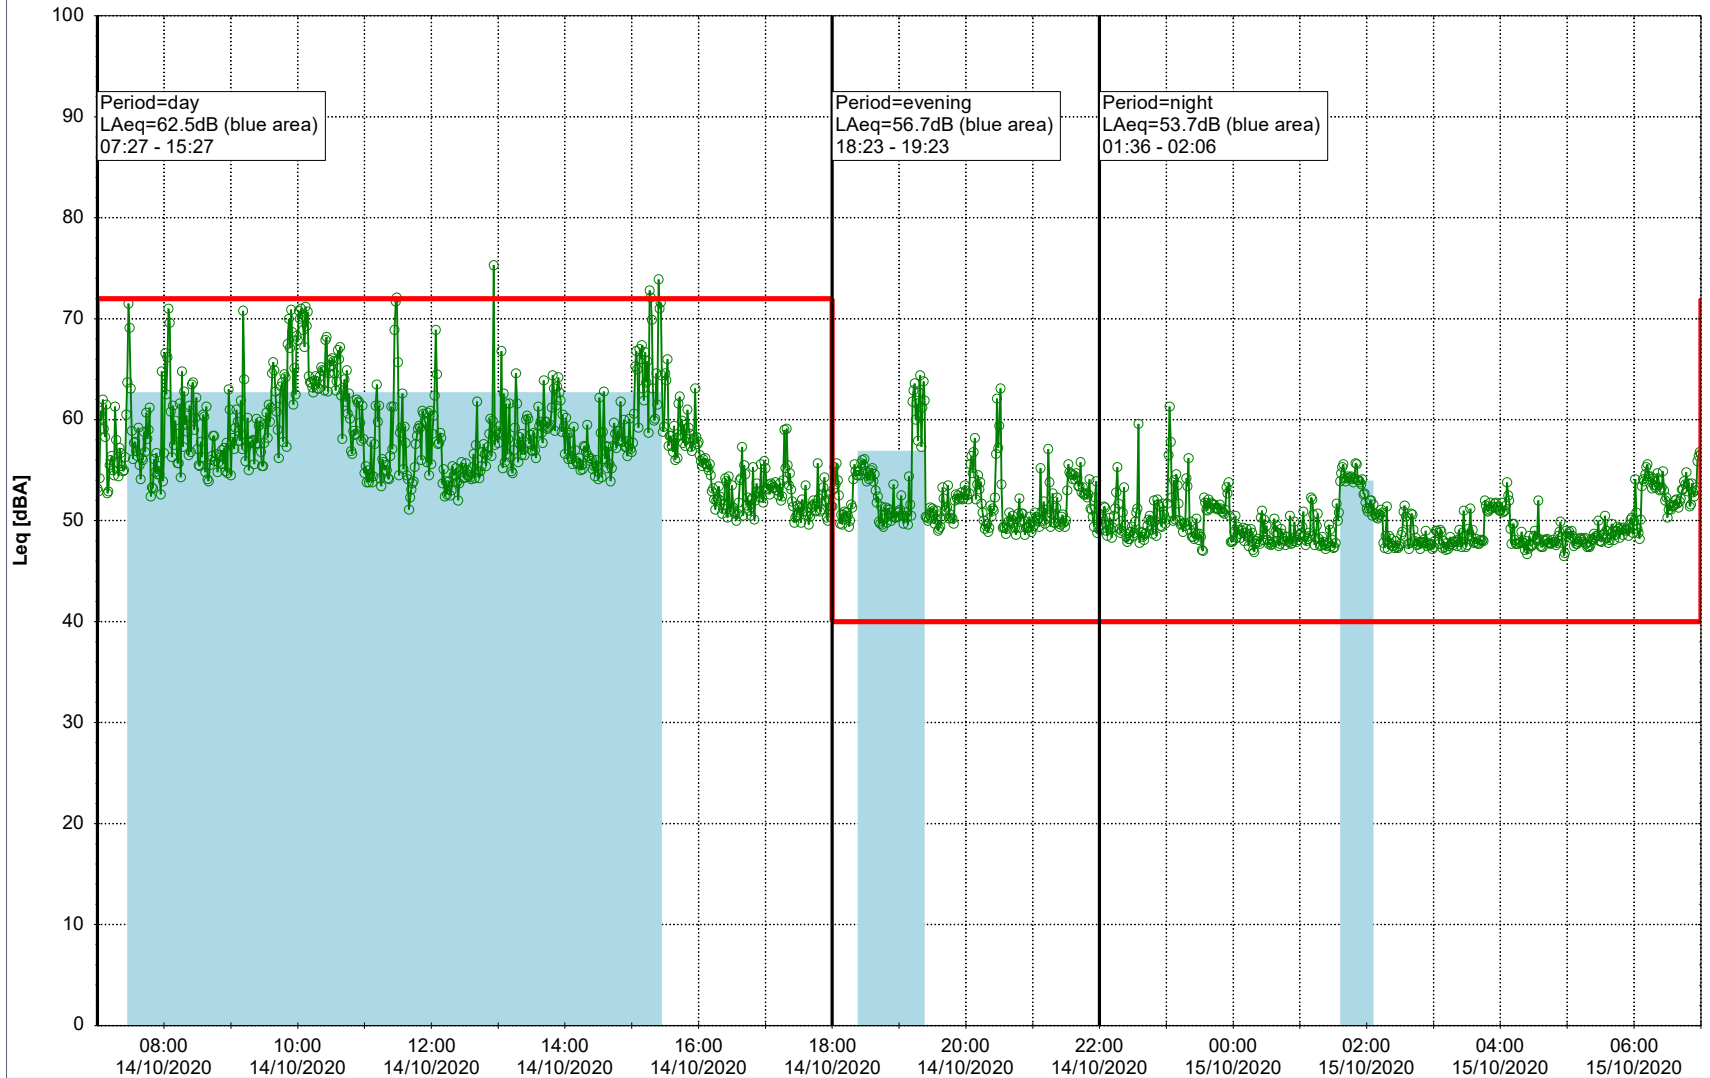

Plan View

Remarks

...

Noise Time Related Diagram

13/10/2020
14/10/2020

○○○○ MOP_NS01

Project: Kronos Sydhavnen
Construction: Mozarts Plads
Location: N-V

Plan View

Remarks

...

Noise Time Related Diagram

14/10/2020
15/10/2020

○○○ MOP_NS01

Project: Kronos Sydhavnen
Construction: Mozarts Plads
Location: N-V

Plan View

Remarks

17/10/2020
18/10/2020

○○○○ MOP_NS01

Project: Kronos Sydhavnen
Construction: Mozarts Plads
Location: N-V

18/10/2020
19/10/2020

Plan View

Remarks

...

Noise Time Related Diagram