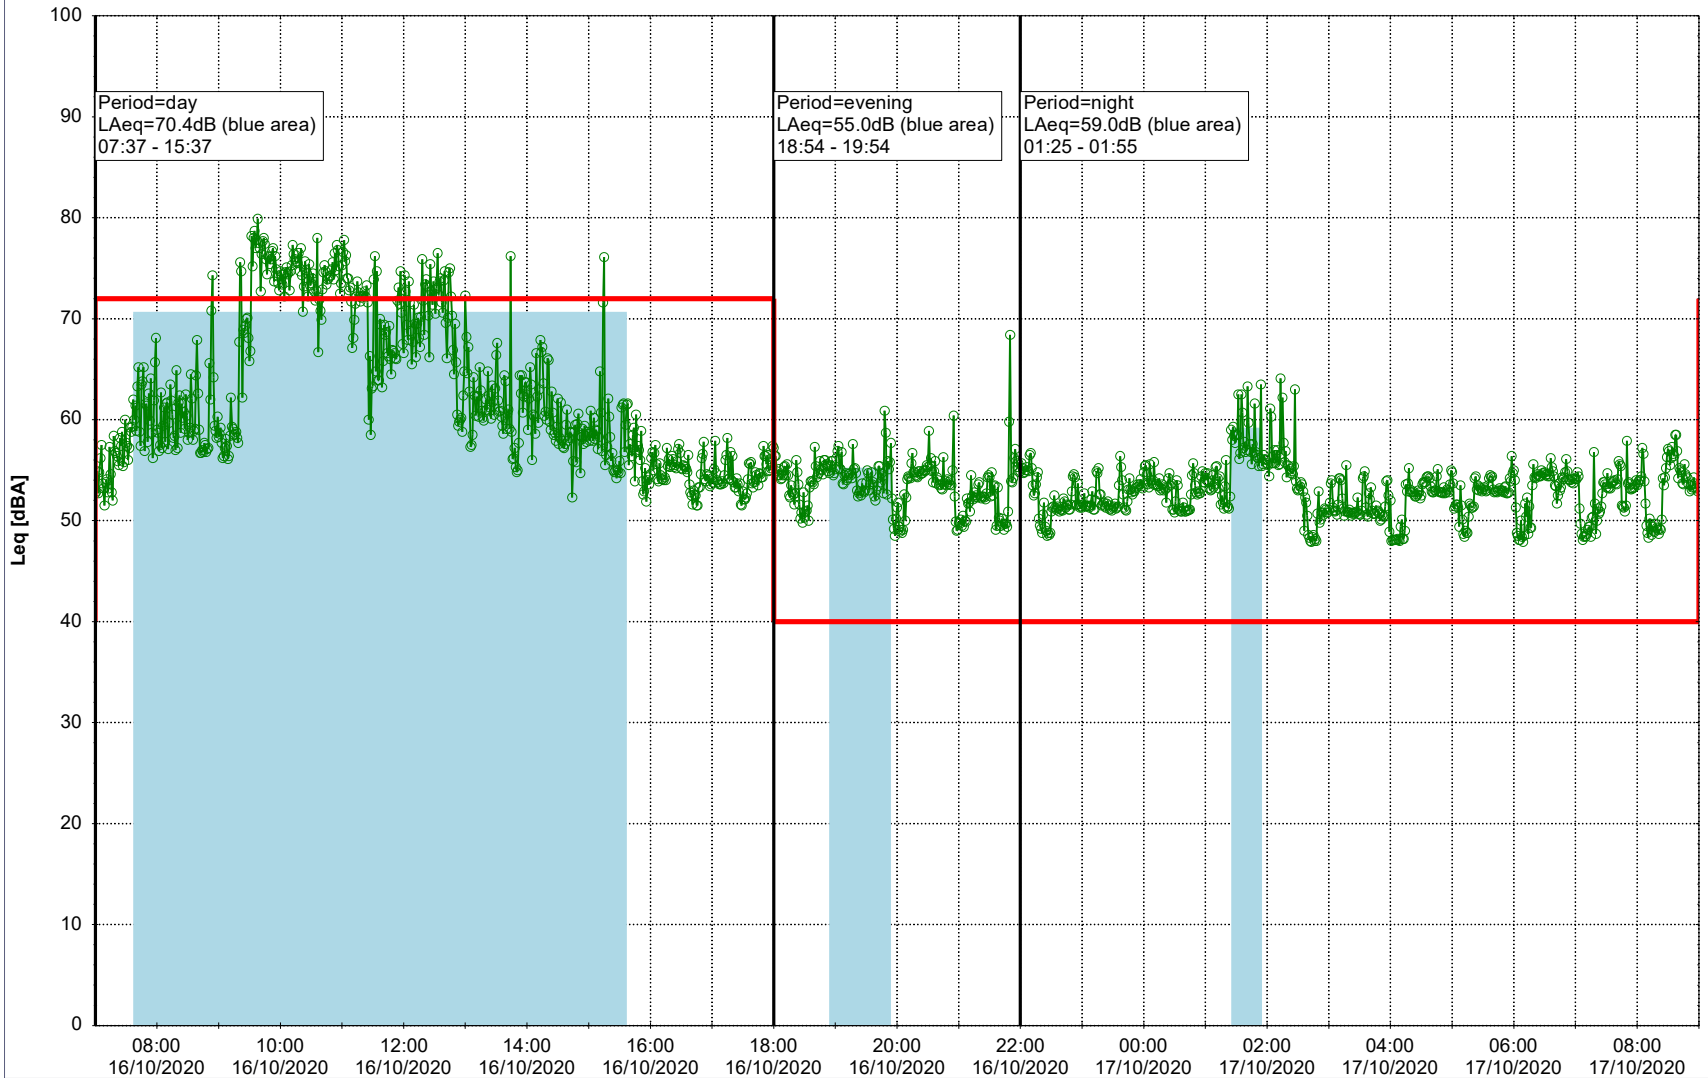

...

Noise Time Related Diagram

15/10/2020
16/10/2020

○○○○ MOP_NS01

Project: Kronos Sydhavnen
Construction: Mozarts Plads
Location: N-V

Plan View

Remarks

...

Noise Time Related Diagram

16/10/2020
17/10/2020

○○○○ MOP_NS01

Project: Kronos Sydhavnen
Construction: Mozarts Plads
Location: N-V

Plan View

Remarks

...

Noise Time Related Diagram

17/10/2020
18/10/2020

○○○○ MOP_NS01

Project: Kronos Sydhavnen
Construction: Mozarts Plads
Location: N-V

18/10/2020
19/10/2020

Plan View

Remarks

...

Noise Time Related Diagram