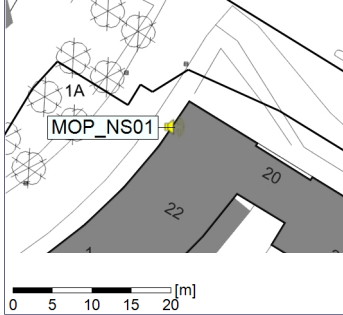

Project: Kronos Sydhavnen
Construction: Mozarts Plads
Location: N-V

Plan View