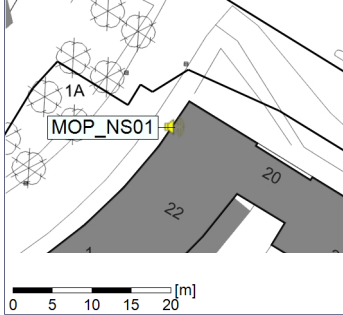

Remarks

...

Noise Time Related Diagram

14/10/2020
15/10/2020

○○○ MOP_NS01

Project: Kronos Sydhavnen
Construction: Mozarts Plads
Location: N-V

Plan View

Remarks