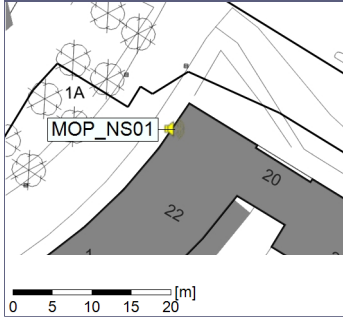

Project: Kronos Sydhavnen
Construction: Mozarts Plads
Location: N-V

12/10/2020
13/10/2020

Plan View

Remarks

...

Noise Time Related Diagram

○○○○ MOP_NS01

Project: Kronos Sydhavnen
Construction: Mozarts Plads
Location: N-V