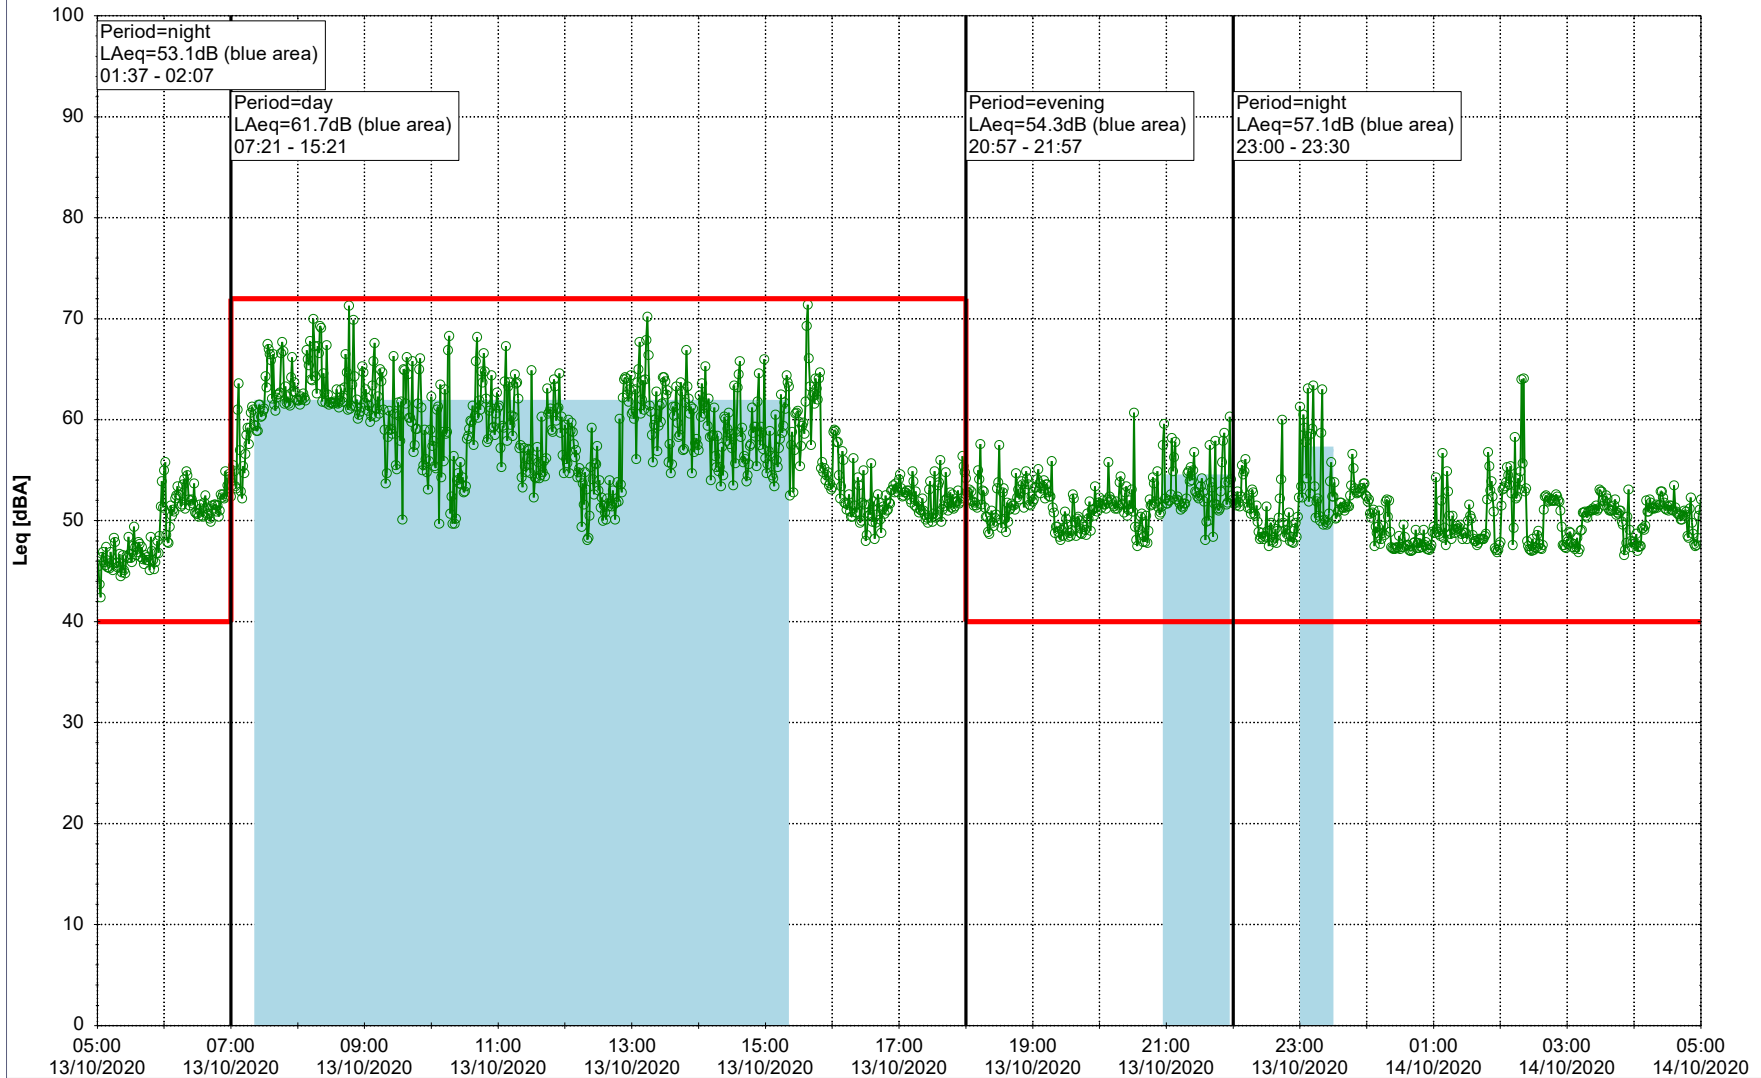

Plan View

Remarks

...

Noise Time Related Diagram

13/10/2020
14/10/2020

○○○○ MOP_NS01

Project: Kronos Sydhavnen
Construction: Mozarts Plads
Location: N-V

Plan View

Remarks

...

Noise Time Related Diagram

14/10/2020
15/10/2020

○○○ MOP_NS01

Project: Kronos Sydhavnen
Construction: Mozarts Plads
Location: N-V

Plan View

Remarks

Noise Time Related Diagram

16/10/2020
17/10/2020

○○○○ MOP_NS01

Project: Kronos Sydhavnen
Construction: Mozarts Plads
Location: N-V

Plan View

Remarks

...

Noise Time Related Diagram

17/10/2020
18/10/2020

○○○○ MOP_NS01

Project: Kronos Sydhavnen
Construction: Mozarts Plads
Location: N-V

18/10/2020
19/10/2020

Plan View

Remarks

...

Noise Time Related Diagram