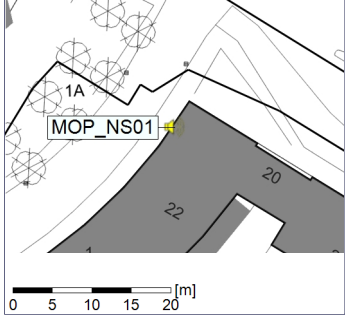

17/10/2020
18/10/2020

○○○○ MOP_NS01

Project: Kronos Sydhavnen
Construction: Mozarts Plads
Location: N-V

18/10/2020
19/10/2020

Plan View

Remarks

...

Noise Time Related Diagram