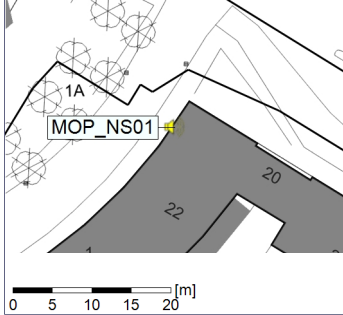

...

Noise Time Related Diagram

15/10/2020
16/10/2020

○○○○ MOP_NS01

Project: Kronos Sydhavnen
Construction: Mozarts Plads
Location: N-V

Plan View

Remarks

...