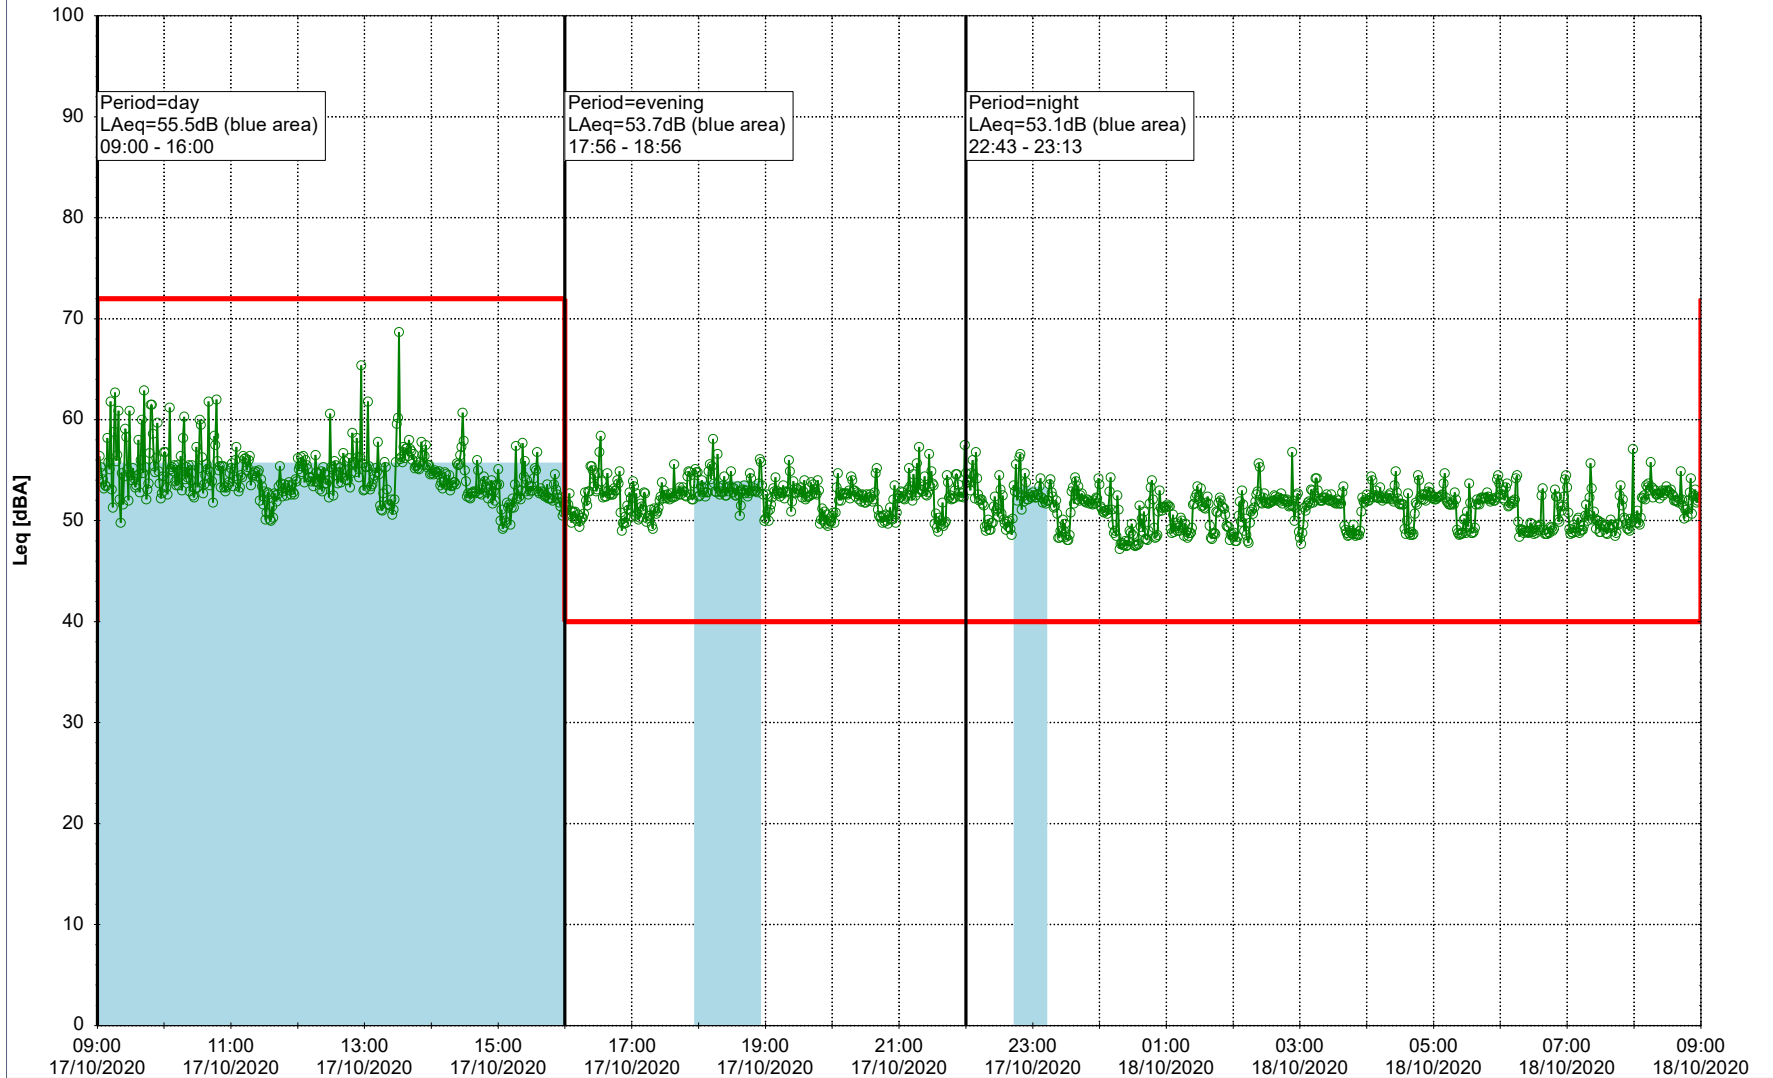

Noise Time Related Diagram

16/10/2020
17/10/2020

○○○○ MOP_NS01

Project: Kronos Sydhavnen
Construction: Mozarts Plads
Location: N-V

Plan View

Remarks

...

Noise Time Related Diagram

17/10/2020
18/10/2020

○○○○ MOP_NS01

Project: Kronos Sydhavnen
Construction: Mozarts Plads
Location: N-V

18/10/2020
19/10/2020

Plan View

Remarks

...

Noise Time Related Diagram