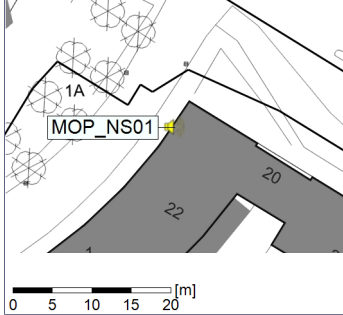

Noise Time Related Diagram

16/10/2020
17/10/2020

○○○○ MOP_NS01

Project: Kronos Sydhavnen
Construction: Mozarts Plads
Location: N-V

Plan View

Remarks

...

Noise Time Related Diagram