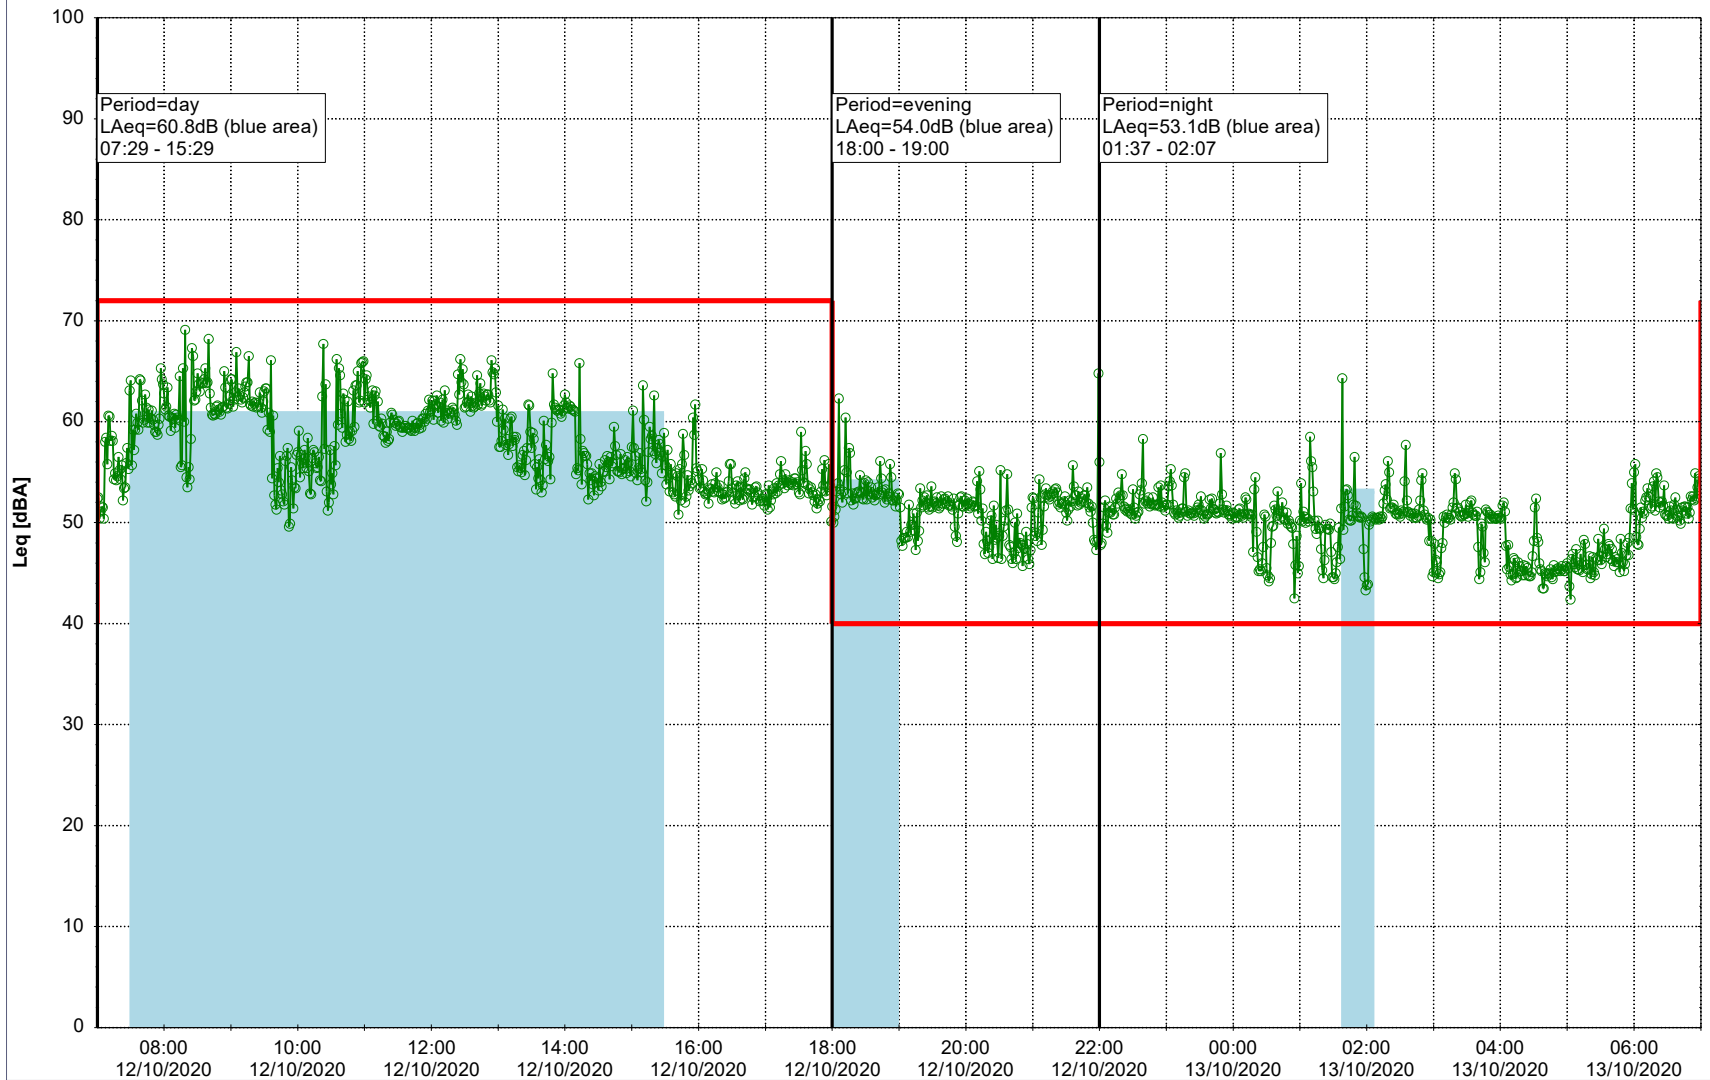

Project: Kronos Sydhavnen
Construction: Mozarts Plads
Location: N-V

12/10/2020
13/10/2020

Plan View

Remarks

...

Noise Time Related Diagram

○○○○ MOP_NS01

Project: Kronos Sydhavnen
Construction: Mozarts Plads
Location: N-V

Plan View

Remarks

...

Noise Time Related Diagram

13/10/2020
14/10/2020

○○○○ MOP_NS01

Project: Kronos Sydhavnen
Construction: Mozarts Plads
Location: N-V

Plan View

Remarks

...

Noise Time Related Diagram

14/10/2020
15/10/2020

○○○ MOP_NS01

Project: Kronos Sydhavnen
Construction: Mozarts Plads
Location: N-V

Plan View

Remarks

17/10/2020
18/10/2020

○○○○ MOP_NS01

Project: Kronos Sydhavnen
Construction: Mozarts Plads
Location: N-V

18/10/2020
19/10/2020

Plan View

Remarks

...

Noise Time Related Diagram