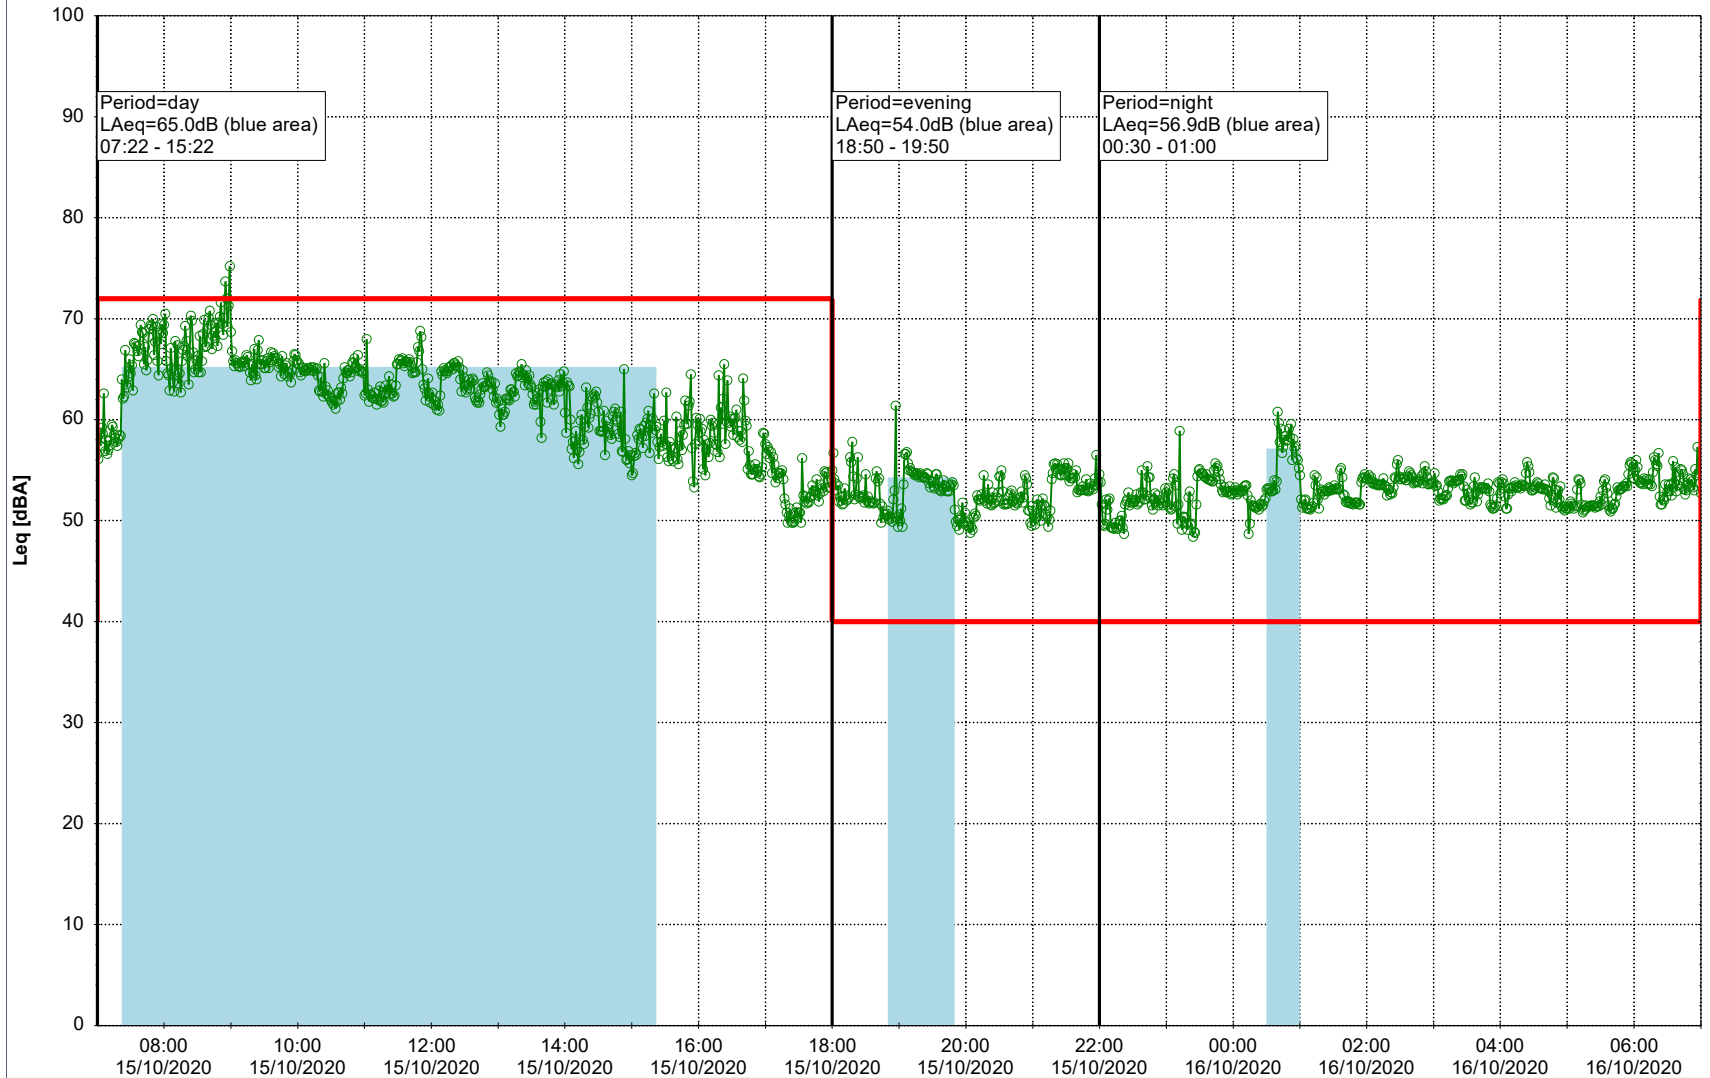

Remarks

...

Noise Time Related Diagram

14/10/2020
15/10/2020

○○○ MOP_NS01

Project: Kronos Sydhavnen
Construction: Mozarts Plads
Location: N-V

Plan View

Remarks

...

Noise Time Related Diagram

15/10/2020
16/10/2020

○○○○ MOP_NS01

Project: Kronos Sydhavnen
Construction: Mozarts Plads
Location: N-V

Plan View

Remarks

...

Noise Time Related Diagram

16/10/2020
17/10/2020

○○○○ MOP_NS01

Project: Kronos Sydhavnen
Construction: Mozarts Plads
Location: N-V

Plan View

Remarks

...

Noise Time Related Diagram