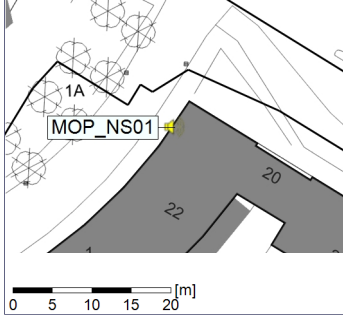

Plan View

Remarks

...

Noise Time Related Diagram

13/10/2020
14/10/2020

○○○○ MOP_NS01

Project: Kronos Sydhavnen
Construction: Mozarts Plads
Location: N-V

Plan View