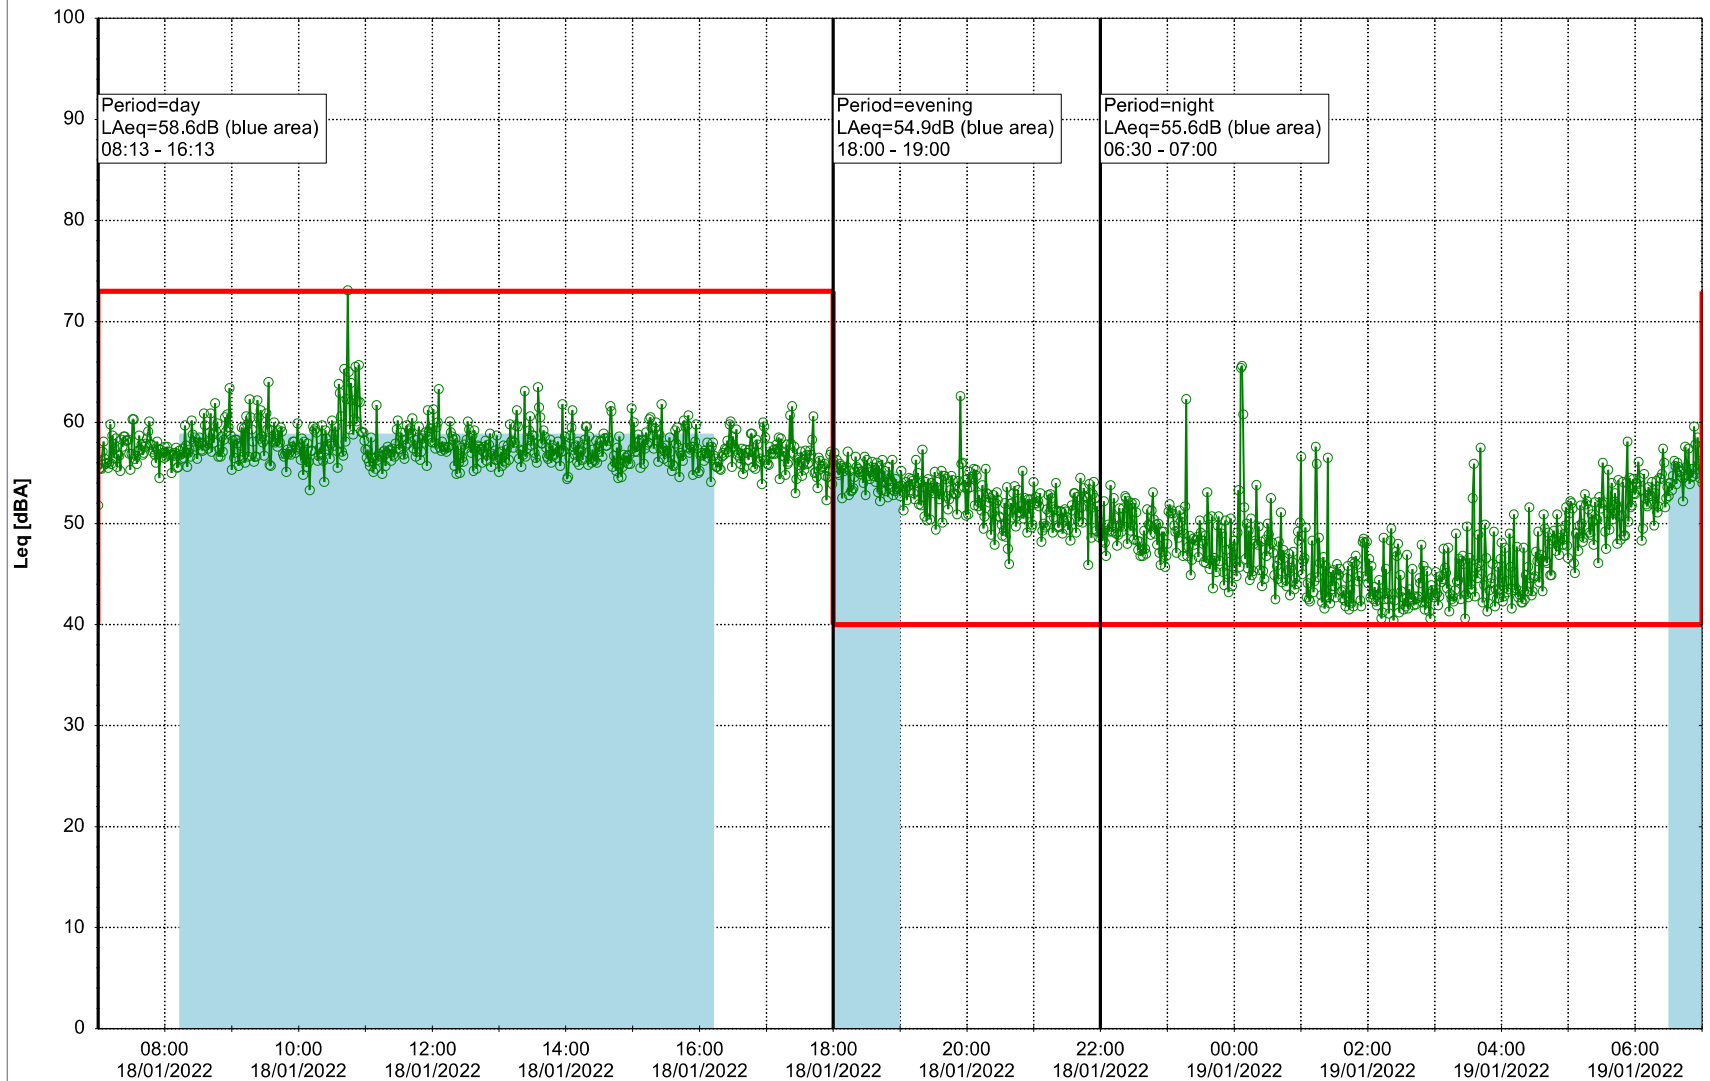

Plan View

Remarks

...

Noise Time Related Diagram

18/01/2022
19/01/2022

○○○○ HOL_NS01

Project: Kronos Sydhavnen
Construction: Havneholmen
Location: N-V

Plan View

Remarks

...

Noise Time Related Diagram

19/01/2022
20/01/2022

○○○ HOL_NS01

Project: Kronos Sydhavnen
Construction: Havneholmen
Location: N-V

Plan View

Remarks

...

Noise Time Related Diagram

20/01/2022
21/01/2022

○○○ HOL_NS01

Project: Kronos Sydhavnen
Construction: Havneholmen
Location: N-V

Plan View

Remarks

...