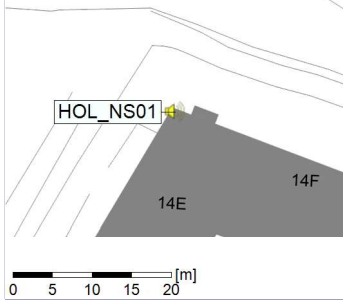

Project: Kronos Sydhavnen
Construction: Havneholmen
Location: N-V

Plan View

Remarks

...

Noise Time Related Diagram

17/01/2022
18/01/2022

○ ○ ○ ○ HOL_NS01

Project: Kronos Sydhavnen
Construction: Havneholmen
Location: N-V

Plan View

Remarks

...

Noise Time Related Diagram

18/01/2022
19/01/2022

○○○○ HOL_NS01

Project: Kronos Sydhavnen
Construction: Havneholmen
Location: N-V

Plan View

22/01/2022
23/01/2022

○ ○ ○ ○ HOL_NS01

Project: Kronos Sydhavnen
Construction: Havneholmen
Location: N-V

Plan View

Remarks

...

Noise Time Related Diagram

23/01/2022
24/01/2022