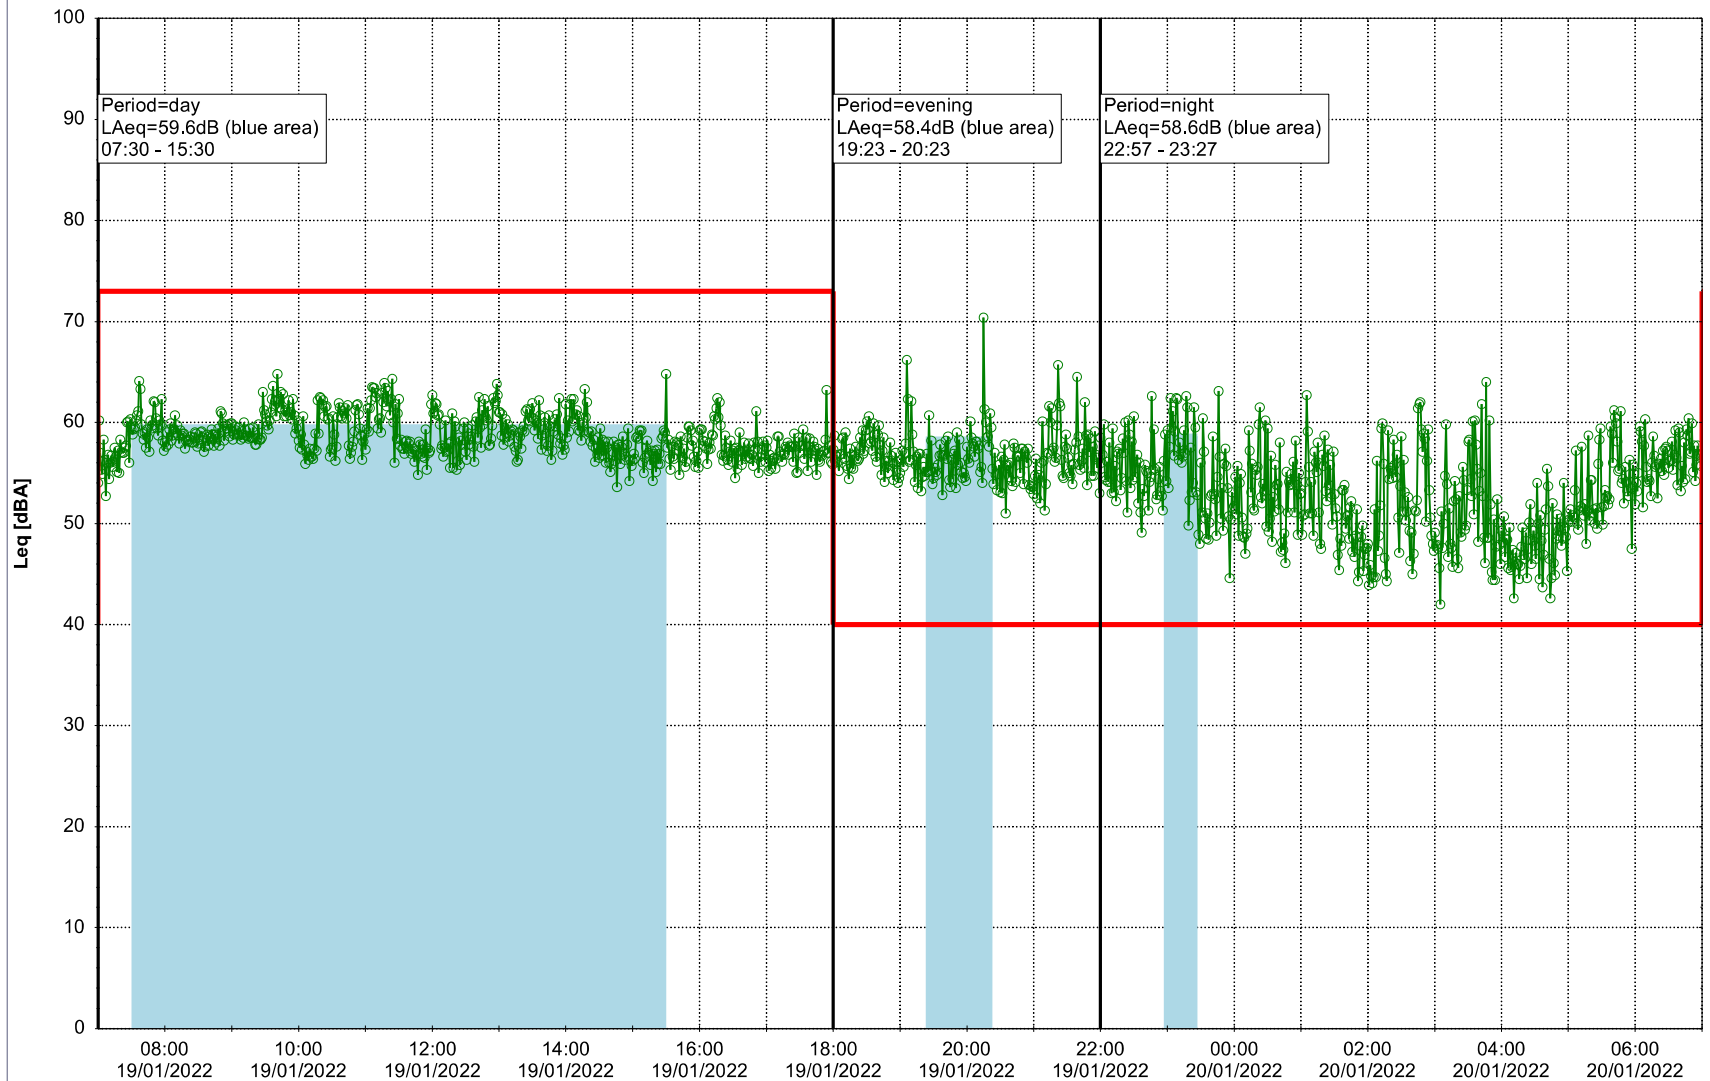

Plan View

Remarks

...

Noise Time Related Diagram

18/01/2022
19/01/2022

○○○○ HOL_NS01

Project: Kronos Sydhavnen
Construction: Havneholmen
Location: N-V

Plan View

Remarks

...

Noise Time Related Diagram

19/01/2022
20/01/2022

○○○ HOL_NS01

Project: Kronos Sydhavnen
Construction: Havneholmen
Location: N-V

Plan View

Remarks

...

Noise Time Related Diagram

20/01/2022
21/01/2022

○○○ HOL_NS01

Project: Kronos Sydhavnen
Construction: Havneholmen
Location: N-V

Plan View

Remarks

...

Noise Time Related Diagram

21/01/2022
22/01/2022

○○○ HOL_NS01

Project: Kronos Sydhavnen
Construction: Havneholmen
Location: N-V

Plan View

Remarks

...

Noise Time Related Diagram