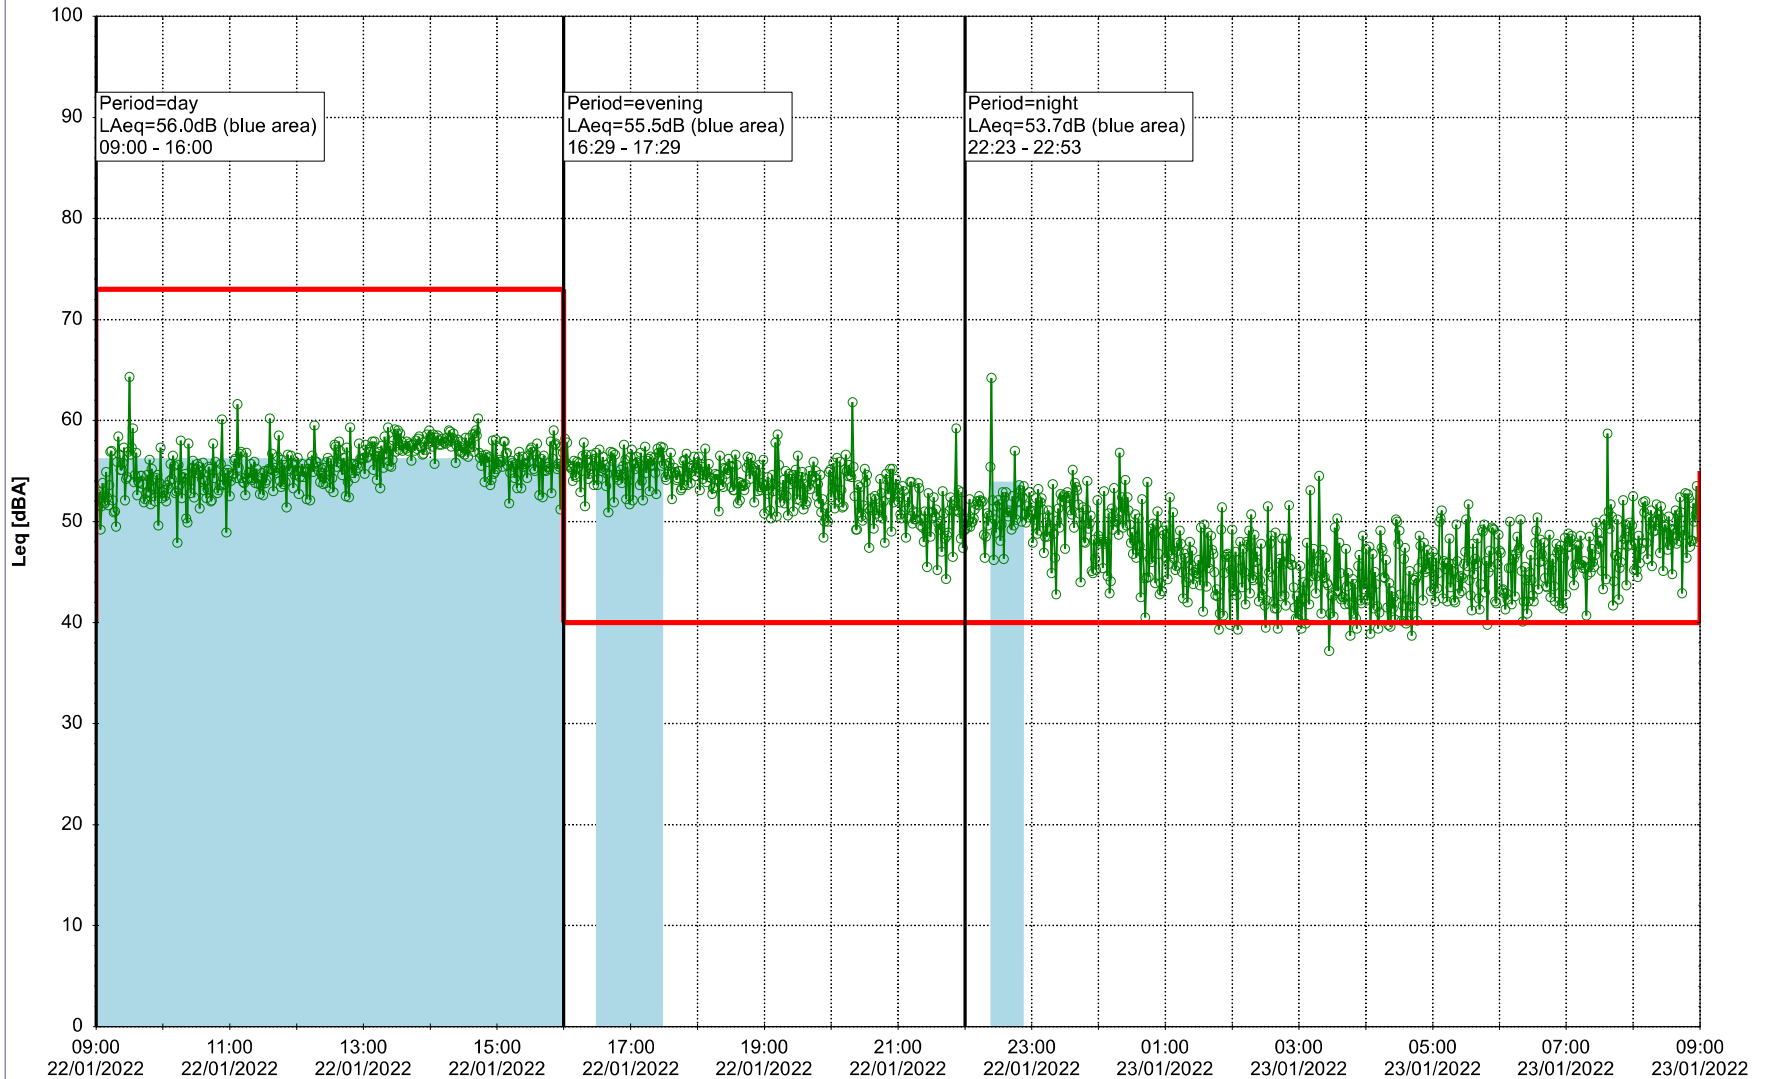

Noise Time Related Diagram

21/01/2022
22/01/2022

○○○ HOL_NS01

Project: Kronos Sydhavnen
Construction: Havneholmen
Location: N-V

Plan View

Remarks

...

Noise Time Related Diagram

22/01/2022
23/01/2022

○ ○ ○ ○ HOL_NS01

Project: Kronos Sydhavnen
Construction: Havneholmen
Location: N-V

Plan View

Remarks

...

Noise Time Related Diagram

23/01/2022
24/01/2022