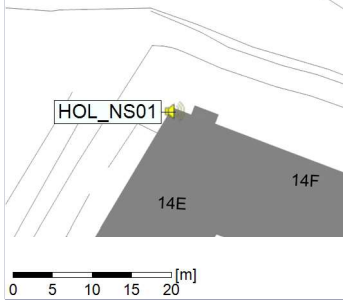

Remarks

...

Noise Time Related Diagram

19/01/2022
20/01/2022

○○○ HOL_NS01

Project: Kronos Sydhavnen
Construction: Havneholmen
Location: N-V

Plan View

Remarks