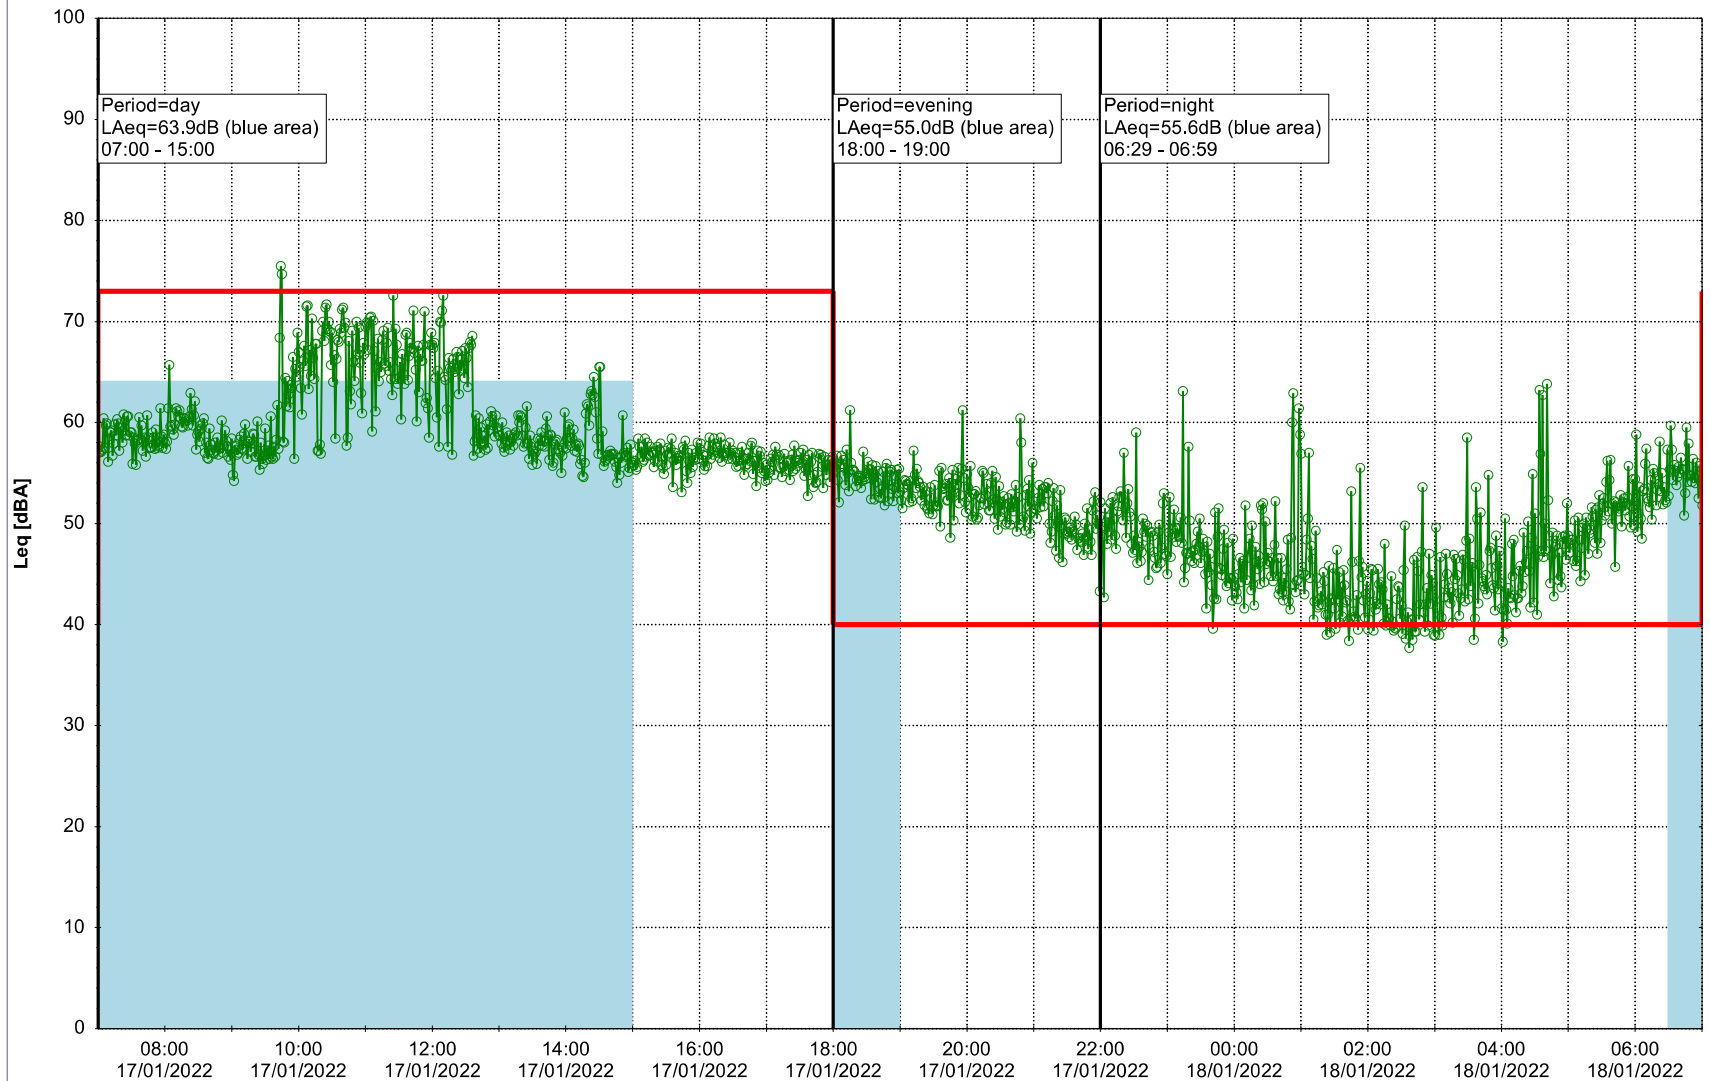

Project: Kronos Sydhavnen
Construction: Havneholmen
Location: N-V

Plan View

Remarks

...

Noise Time Related Diagram

17/01/2022
18/01/2022

○ ○ ○ ○ HOL_NS01

Project: Kronos Sydhavnen
Construction: Havneholmen
Location: N-V

Plan View

Remarks

...

Noise Time Related Diagram

18/01/2022
19/01/2022

○○○○ HOL_NS01

Project: Kronos Sydhavnen
Construction: Havneholmen
Location: N-V

Plan View

Remarks

...

Noise Time Related Diagram

19/01/2022
20/01/2022

○○○ HOL_NS01

Project: Kronos Sydhavnen
Construction: Havneholmen
Location: N-V

Plan View

Remarks

...

Noise Time Related Diagram

20/01/2022
21/01/2022

○○○ HOL_NS01

Project: Kronos Sydhavnen
Construction: Havneholmen
Location: N-V

Plan View

Remarks

...