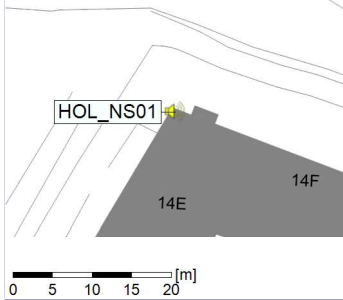

...

Noise Time Related Diagram

20/01/2022
21/01/2022

○○○ HOL_NS01

Project: Kronos Sydhavnen
Construction: Havneholmen
Location: N-V

Plan View

Remarks

...