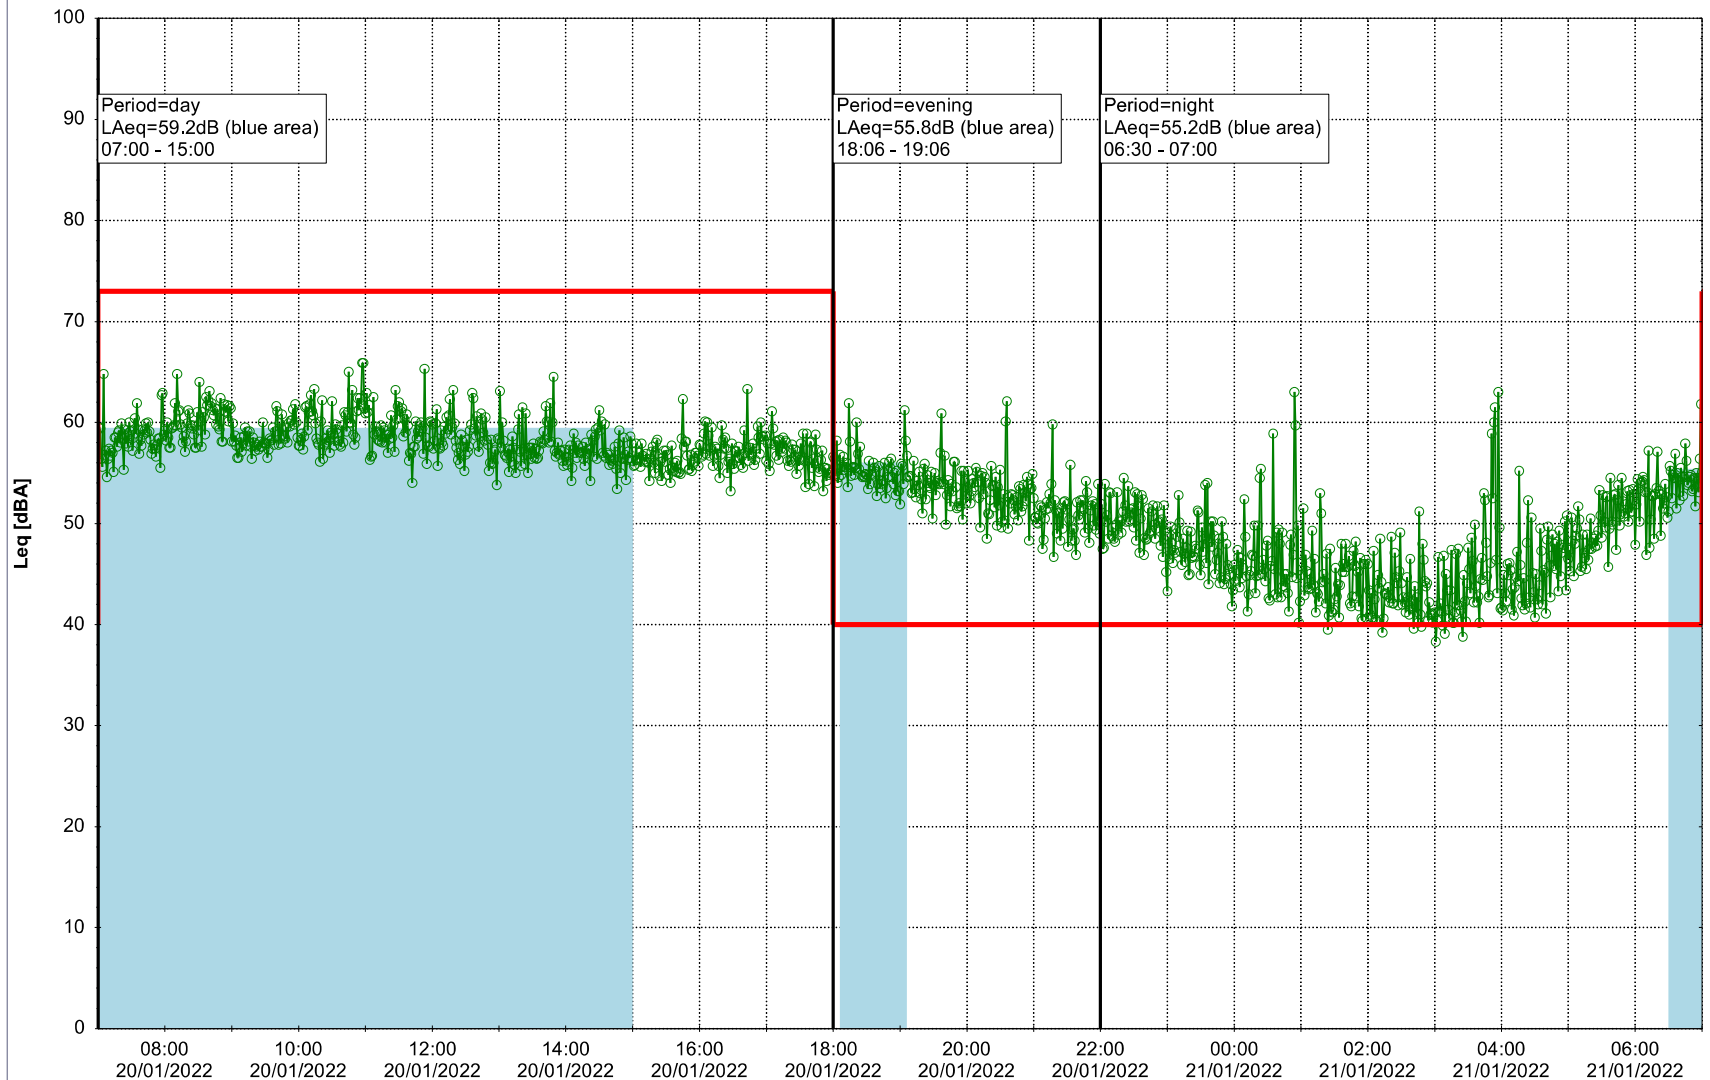

Remarks

...

Noise Time Related Diagram

19/01/2022
20/01/2022

○○○ HOL_NS01

Project: Kronos Sydhavnen
Construction: Havneholmen
Location: N-V

Plan View

Remarks

...

Noise Time Related Diagram

20/01/2022
21/01/2022

○○○ HOL_NS01

Project: Kronos Sydhavnen
Construction: Havneholmen
Location: N-V

Plan View

Remarks

...

Noise Time Related Diagram

21/01/2022
22/01/2022

○○○ HOL_NS01

Project: Kronos Sydhavnen
Construction: Havneholmen
Location: N-V

Plan View

Remarks

...

Noise Time Related Diagram