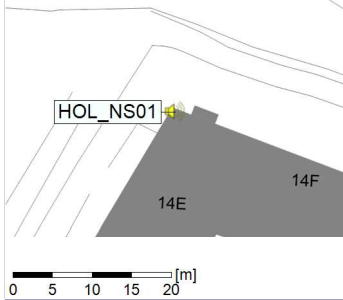

Noise Time Related Diagram

21/01/2022
22/01/2022

○○○ HOL_NS01

Project: Kronos Sydhavnen
Construction: Havneholmen
Location: N-V

Plan View

Remarks

...

Noise Time Related Diagram