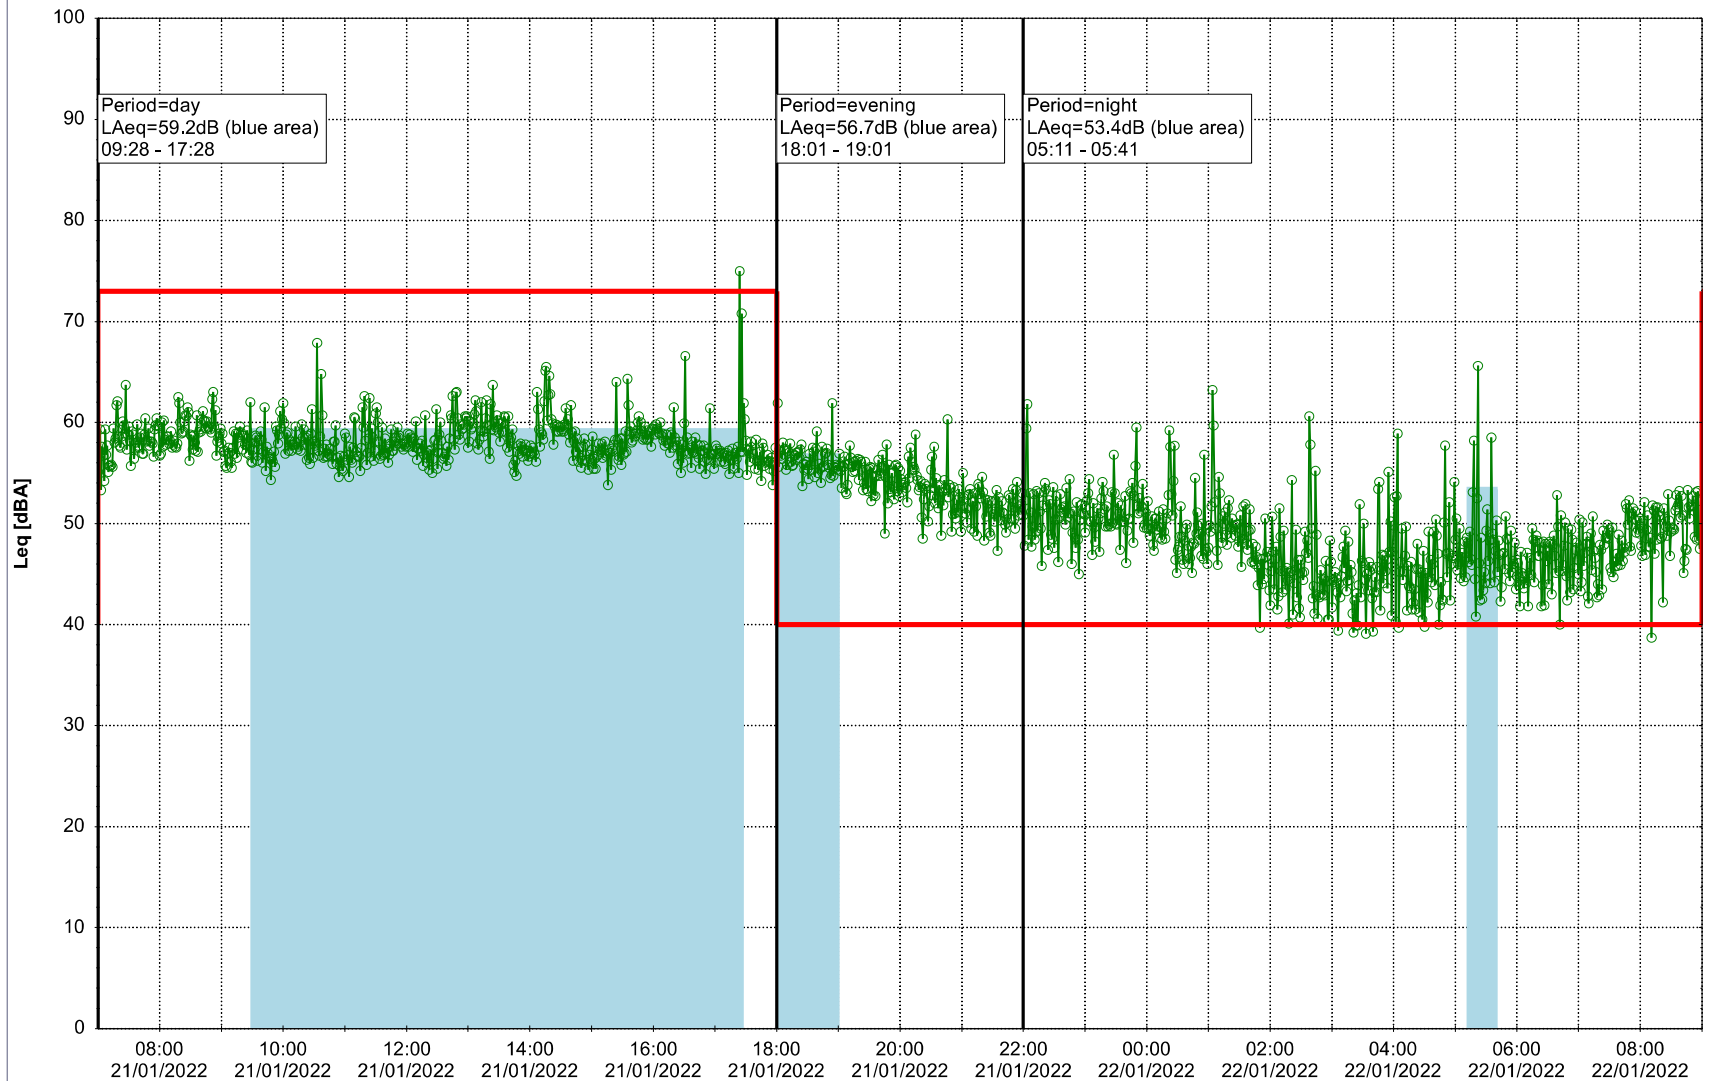

...

Noise Time Related Diagram

20/01/2022
21/01/2022

○○○ HOL_NS01

Project: Kronos Sydhavnen
Construction: Havneholmen
Location: N-V

Plan View

Remarks

...

Noise Time Related Diagram

21/01/2022
22/01/2022

○○○ HOL_NS01

Project: Kronos Sydhavnen
Construction: Havneholmen
Location: N-V

Plan View

Remarks

...

Noise Time Related Diagram

22/01/2022
23/01/2022

○ ○ ○ ○ HOL_NS01

Project: Kronos Sydhavnen
Construction: Havneholmen
Location: N-V

Plan View

Remarks

...

Noise Time Related Diagram

23/01/2022
24/01/2022