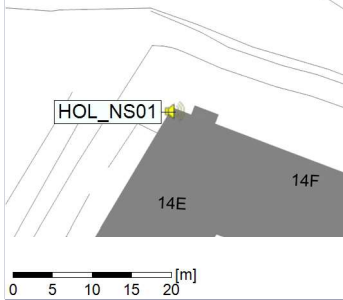

22/01/2022
23/01/2022

○ ○ ○ ○ HOL_NS01

Project: Kronos Sydhavnen
Construction: Havneholmen
Location: N-V

Plan View

Remarks

...

Noise Time Related Diagram

23/01/2022
24/01/2022