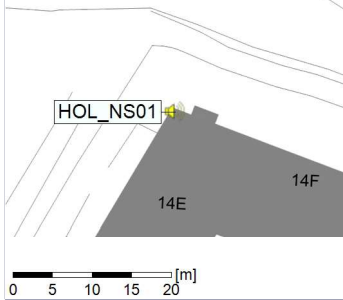

Plan View

Remarks

...

Noise Time Related Diagram

18/01/2022
19/01/2022

○○○○ HOL_NS01

Project: Kronos Sydhavnen
Construction: Havneholmen
Location: N-V

Plan View