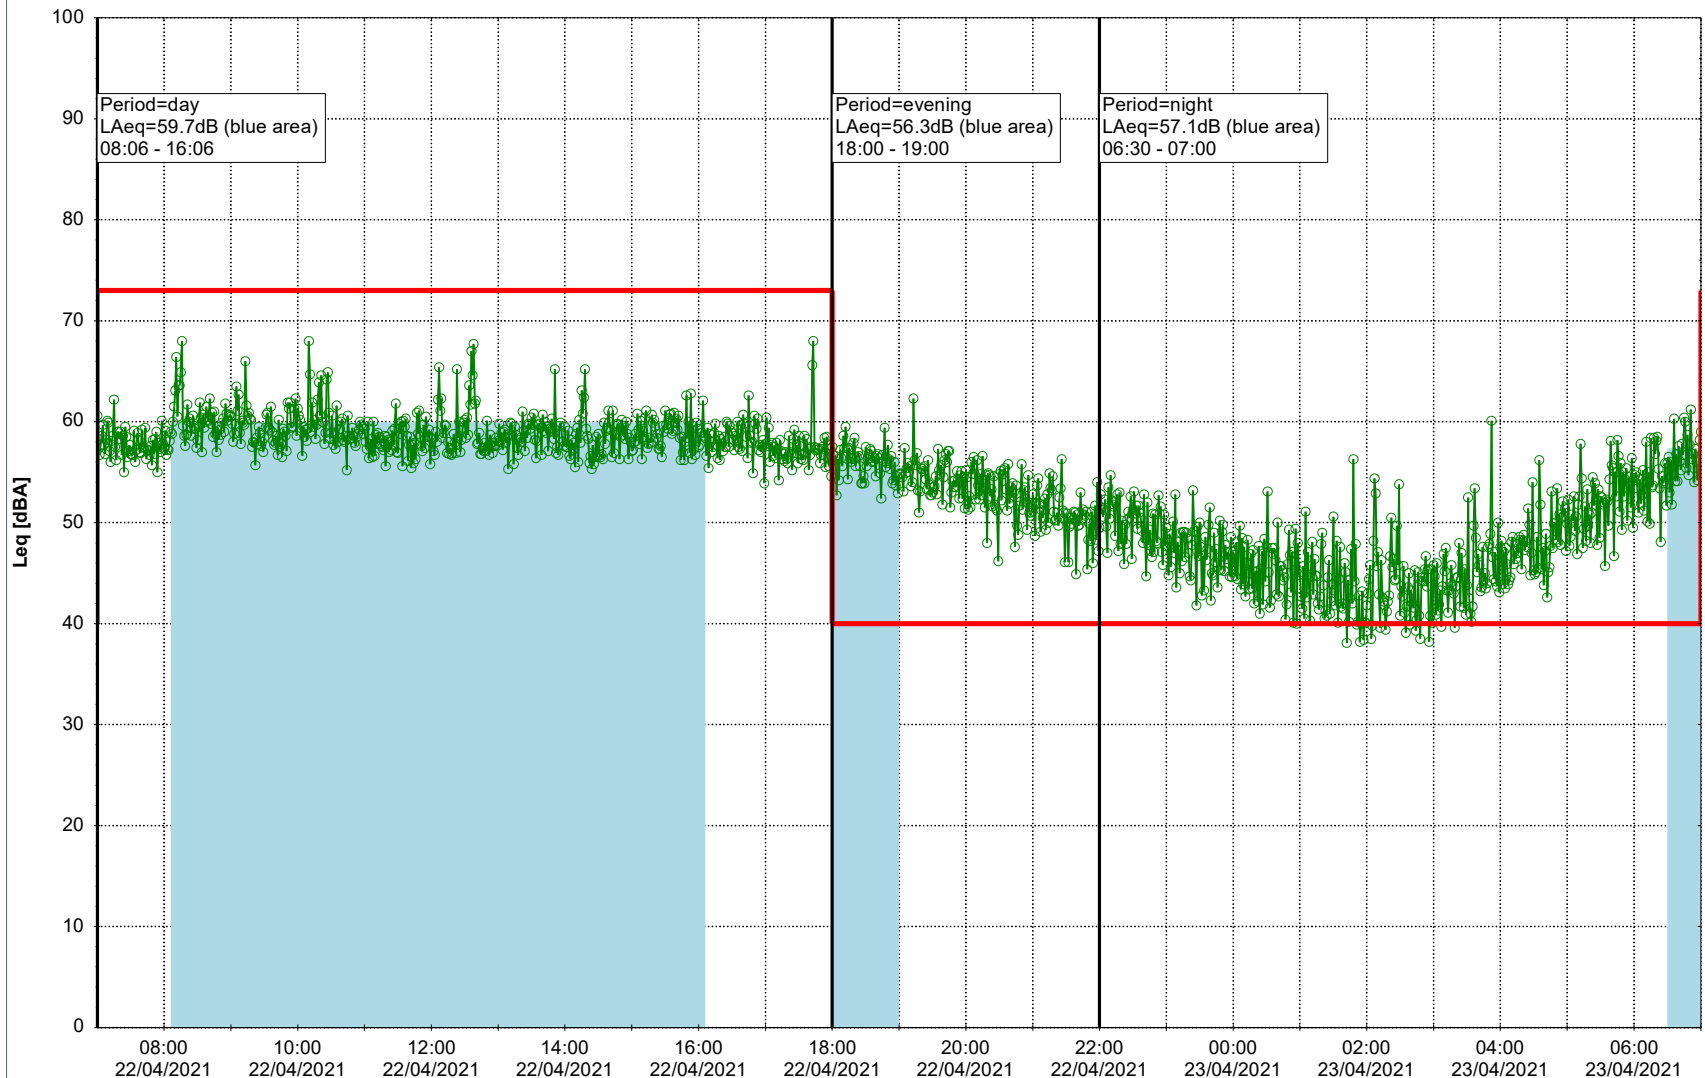

Remarks

...

Noise Time Related Diagram

21/04/2021
22/04/2021

○ ○ ○ ○ HOL_NS01

Project: Kronos Sydhavnen
Construction: Havneholmen
Location: N-V

Plan View

Remarks

...

Noise Time Related Diagram

22/04/2021
23/04/2021

○ ○ ○ ○ HOL_NS01

Project: Kronos Sydhavnen
Construction: Havneholmen
Location: N-V

Plan View

Remarks

...

Noise Time Related Diagram

23/04/2021
24/04/2021

○ ○ ○ ○ HOL_NS01

Project: Kronos Sydhavnen
Construction: Havneholmen
Location: N-V

Plan View

Remarks

...

Noise Time Related Diagram