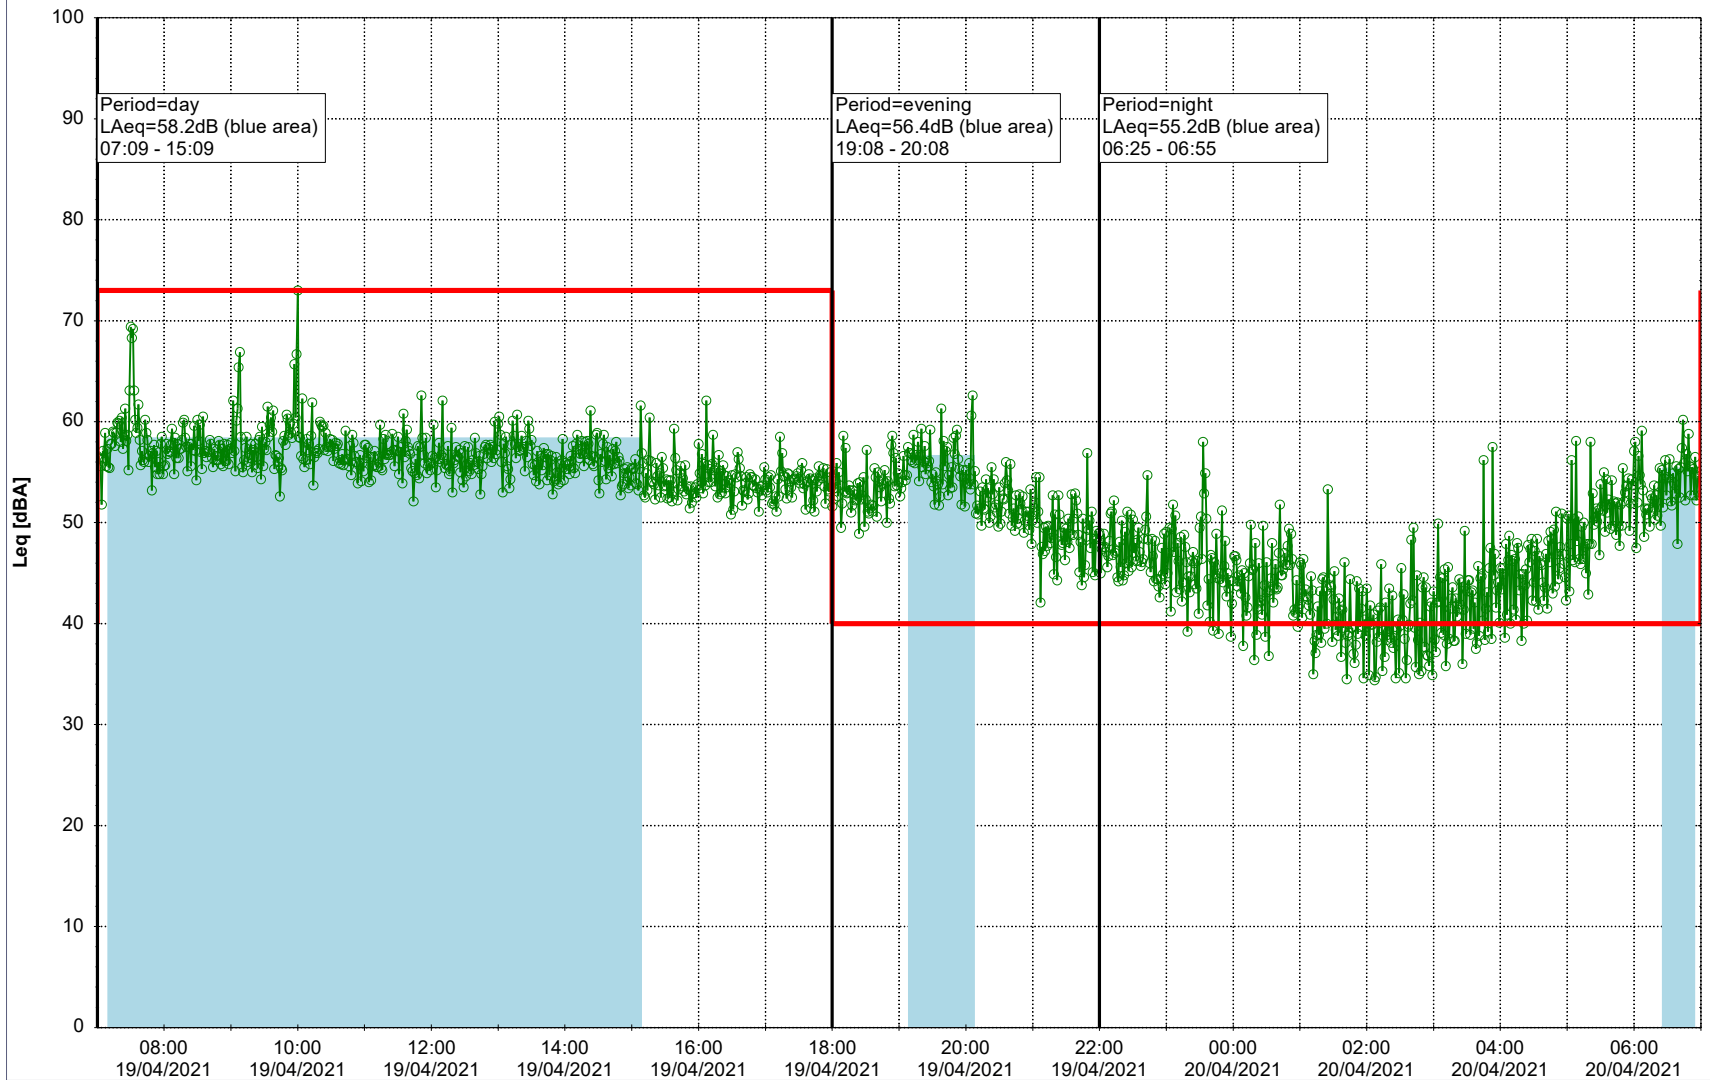

Project: Kronos Sydhavnen
Construction: Havneholmen
Location: N-V

Plan View

Remarks

...

Noise Time Related Diagram

19/04/2021
20/04/2021

o o o o HOL_NS01

Project: Kronos Sydhavnen
Construction: Havneholmen
Location: N-V

Plan View

Remarks

...

Noise Time Related Diagram

20/04/2021
21/04/2021

○ ○ ○ ○ HOL_NS01

Project: Kronos Sydhavnen
Construction: Havneholmen
Location: N-V

Plan View