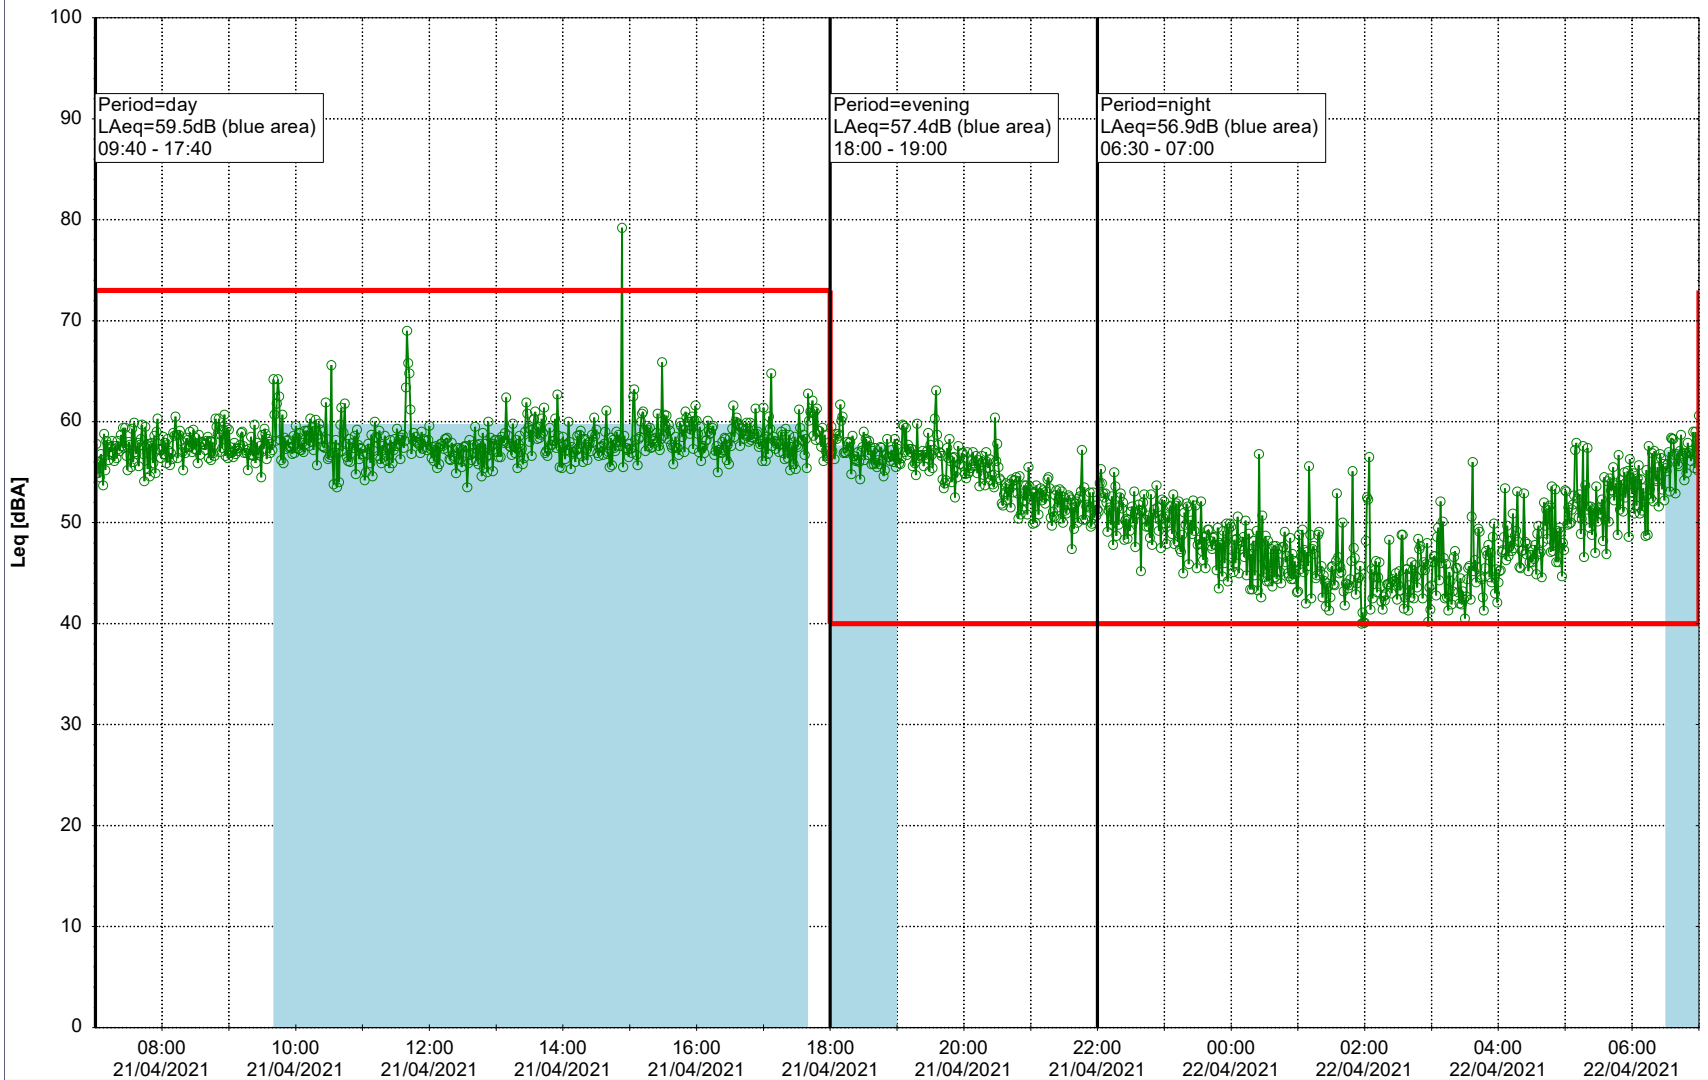

Plan View

Remarks

...

Noise Time Related Diagram

20/04/2021
21/04/2021

○ ○ ○ ○ HOL_NS01

Project: Kronos Sydhavnen
Construction: Havneholmen
Location: N-V

Plan View

Remarks

...

Noise Time Related Diagram

21/04/2021
22/04/2021

○ ○ ○ ○ HOL_NS01

Project: Kronos Sydhavnen
Construction: Havneholmen
Location: N-V

Plan View

Remarks