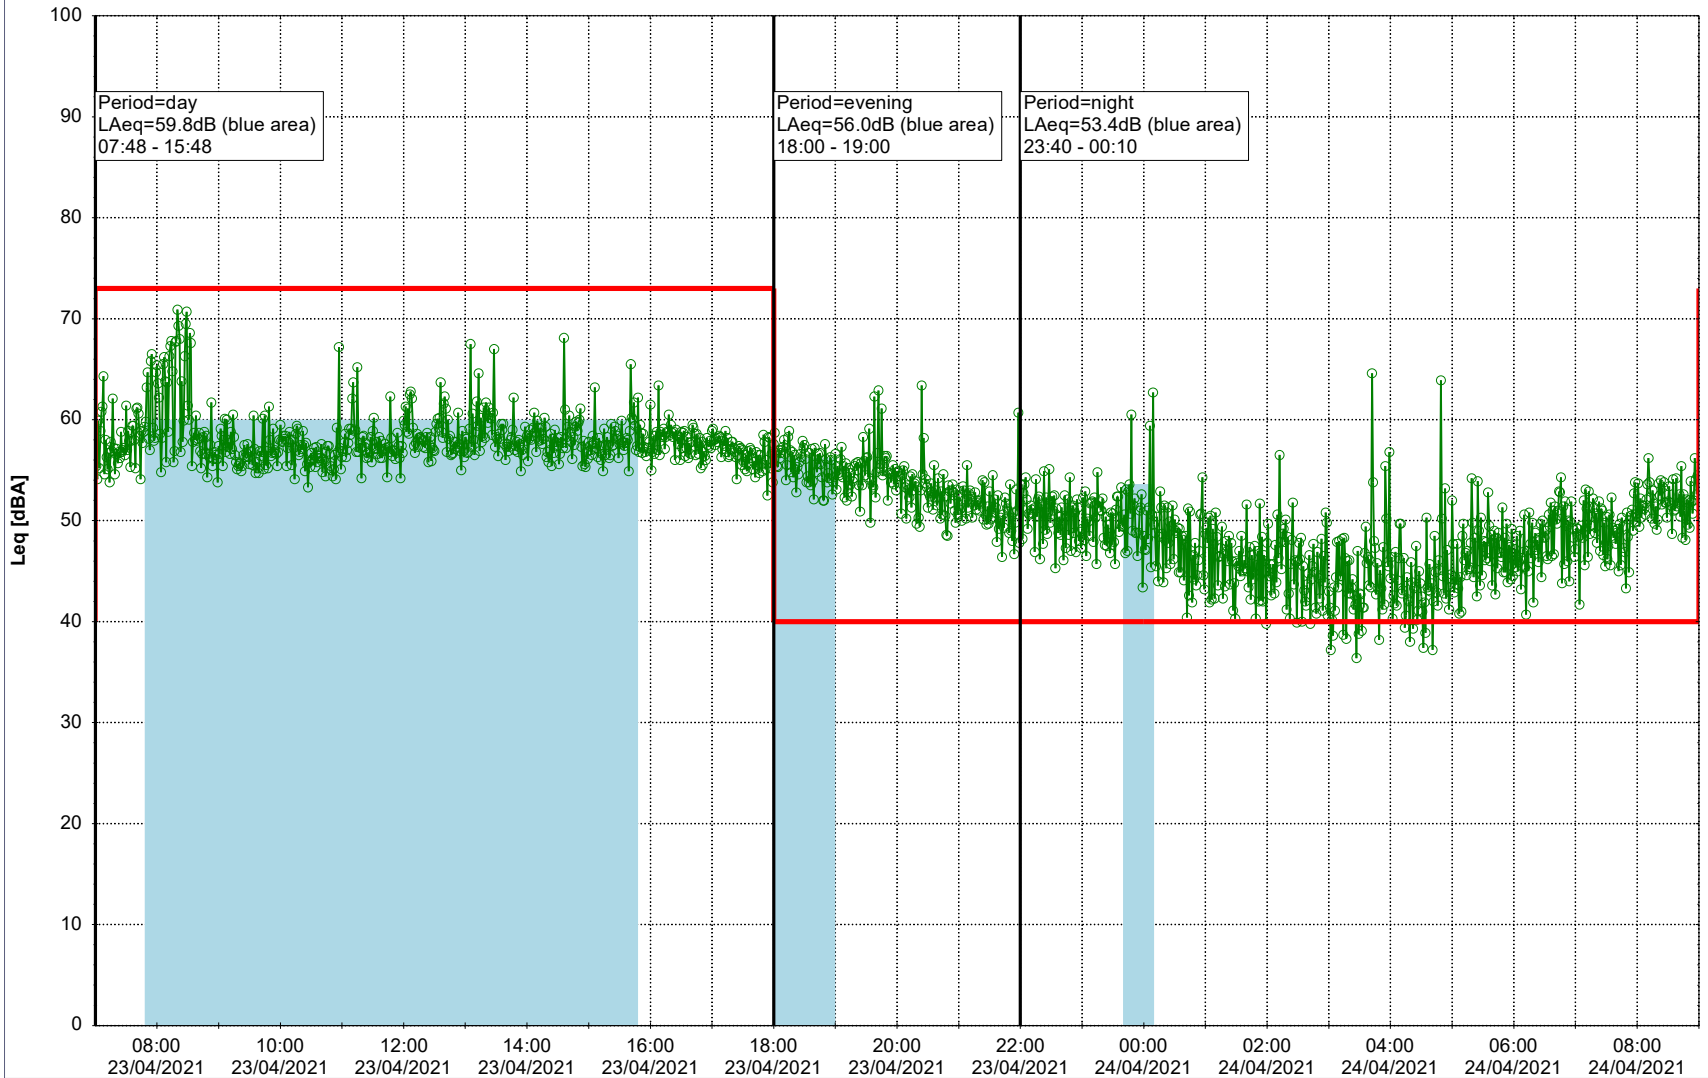

...

Noise Time Related Diagram

22/04/2021
23/04/2021

○ ○ ○ ○ HOL_NS01

Project: Kronos Sydhavnen
Construction: Havneholmen
Location: N-V

Plan View

Remarks

...

Noise Time Related Diagram

23/04/2021
24/04/2021

○ ○ ○ ○ HOL_NS01

Project: Kronos Sydhavnen
Construction: Havneholmen
Location: N-V

Plan View

Remarks

...

Noise Time Related Diagram