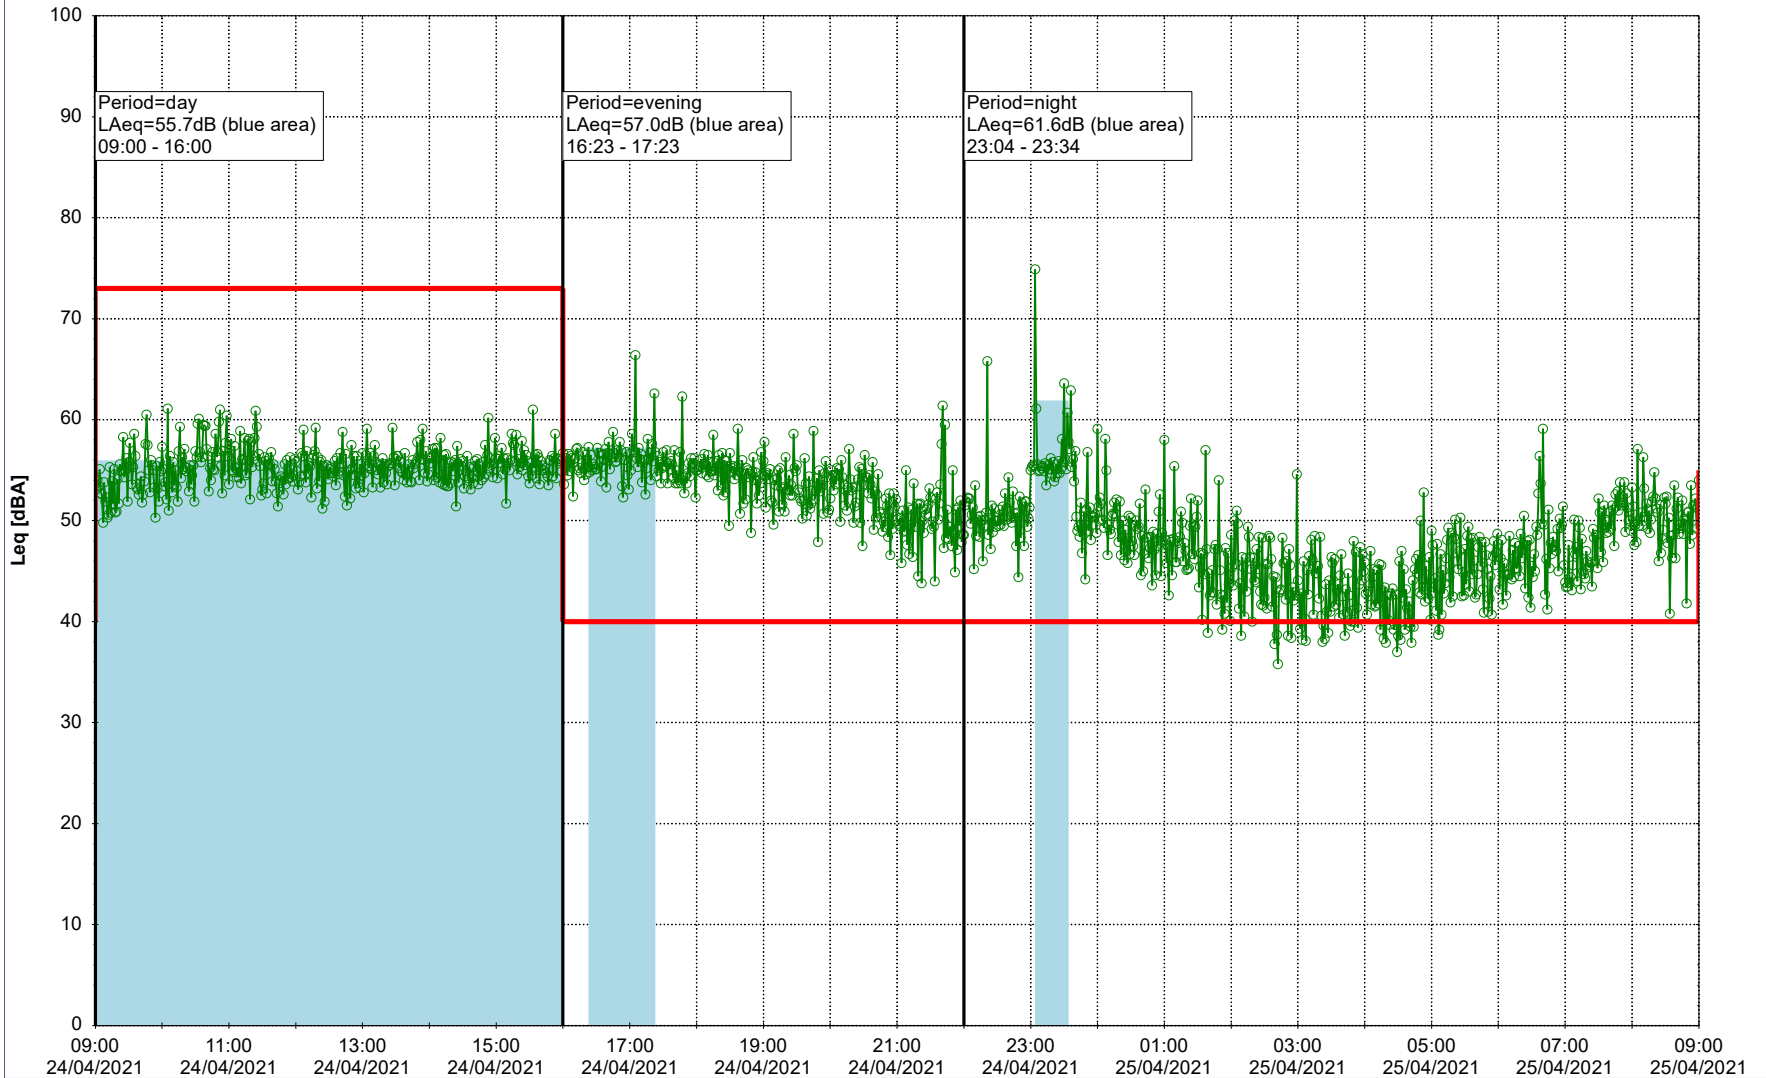

Noise Time Related Diagram

23/04/2021
24/04/2021

○ ○ ○ ○ HOL_NS01

Project: Kronos Sydhavnen
Construction: Havneholmen
Location: N-V

Plan View

Remarks

...

Noise Time Related Diagram

24/04/2021
25/04/2021

○ ○ ○ ○ HOL_NS01

Project: Kronos Sydhavnen
Construction: Havneholmen
Location: N-V

Plan View

Remarks

...

Noise Time Related Diagram

25/04/2021
26/04/2021