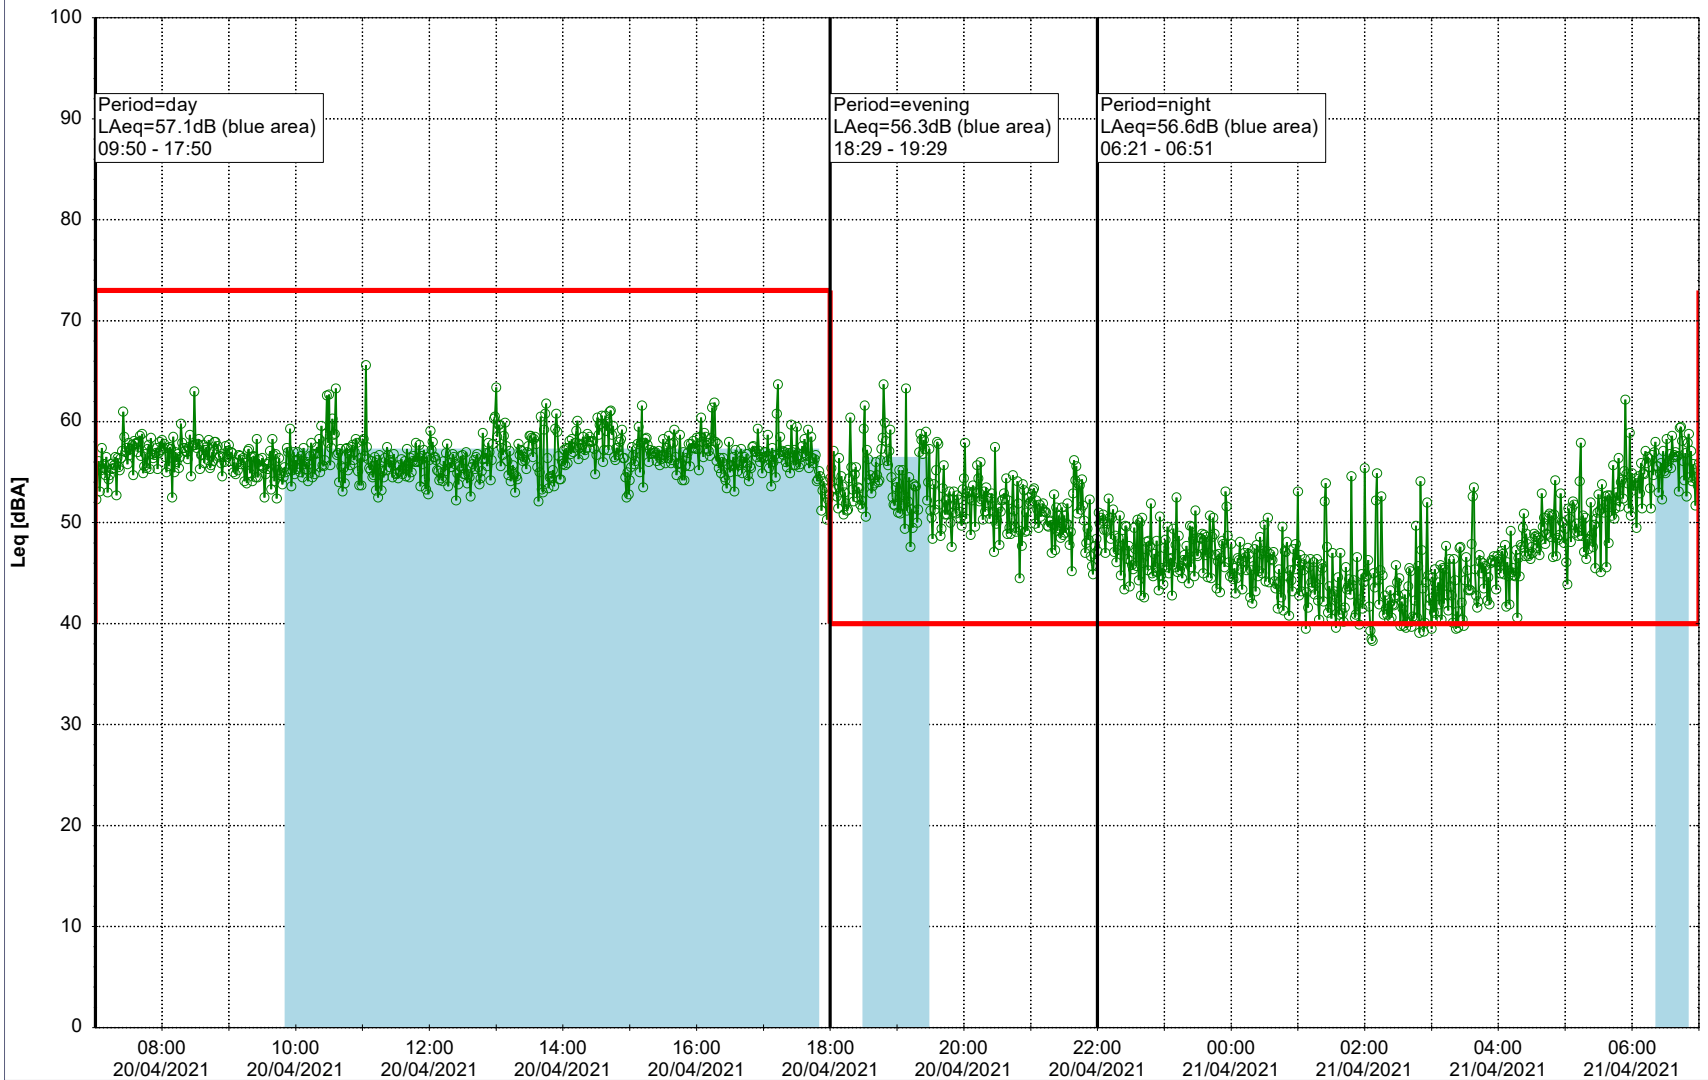

Plan View

Remarks

...

Noise Time Related Diagram

20/04/2021
21/04/2021

○ ○ ○ ○ HOL_NS01

Project: Kronos Sydhavnen
Construction: Havneholmen
Location: N-V

Plan View

Remarks

...

Noise Time Related Diagram

21/04/2021
22/04/2021

○ ○ ○ ○ HOL_NS01

Project: Kronos Sydhavnen
Construction: Havneholmen
Location: N-V

Plan View

Remarks

...

Noise Time Related Diagram

22/04/2021
23/04/2021

○ ○ ○ ○ HOL_NS01

Project: Kronos Sydhavnen
Construction: Havneholmen
Location: N-V

Plan View

Remarks

...

Noise Time Related Diagram

23/04/2021
24/04/2021

○ ○ ○ ○ HOL_NS01

Project: Kronos Sydhavnen
Construction: Havneholmen
Location: N-V

Plan View

Remarks

...

Noise Time Related Diagram