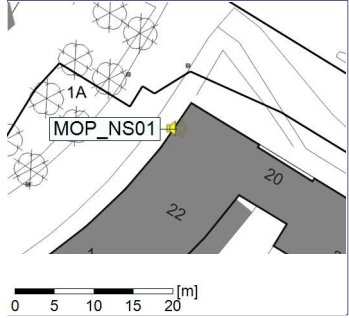

Noise Time Related Diagram

15/07/2021
16/07/2021

○○○○ MOP_NS01

Project: Kronos Sydhavnen
Construction: Mozarts Plads
Location: N-V

Plan View

Remarks

Noise Time Related Diagram

16/07/2021
17/07/2021