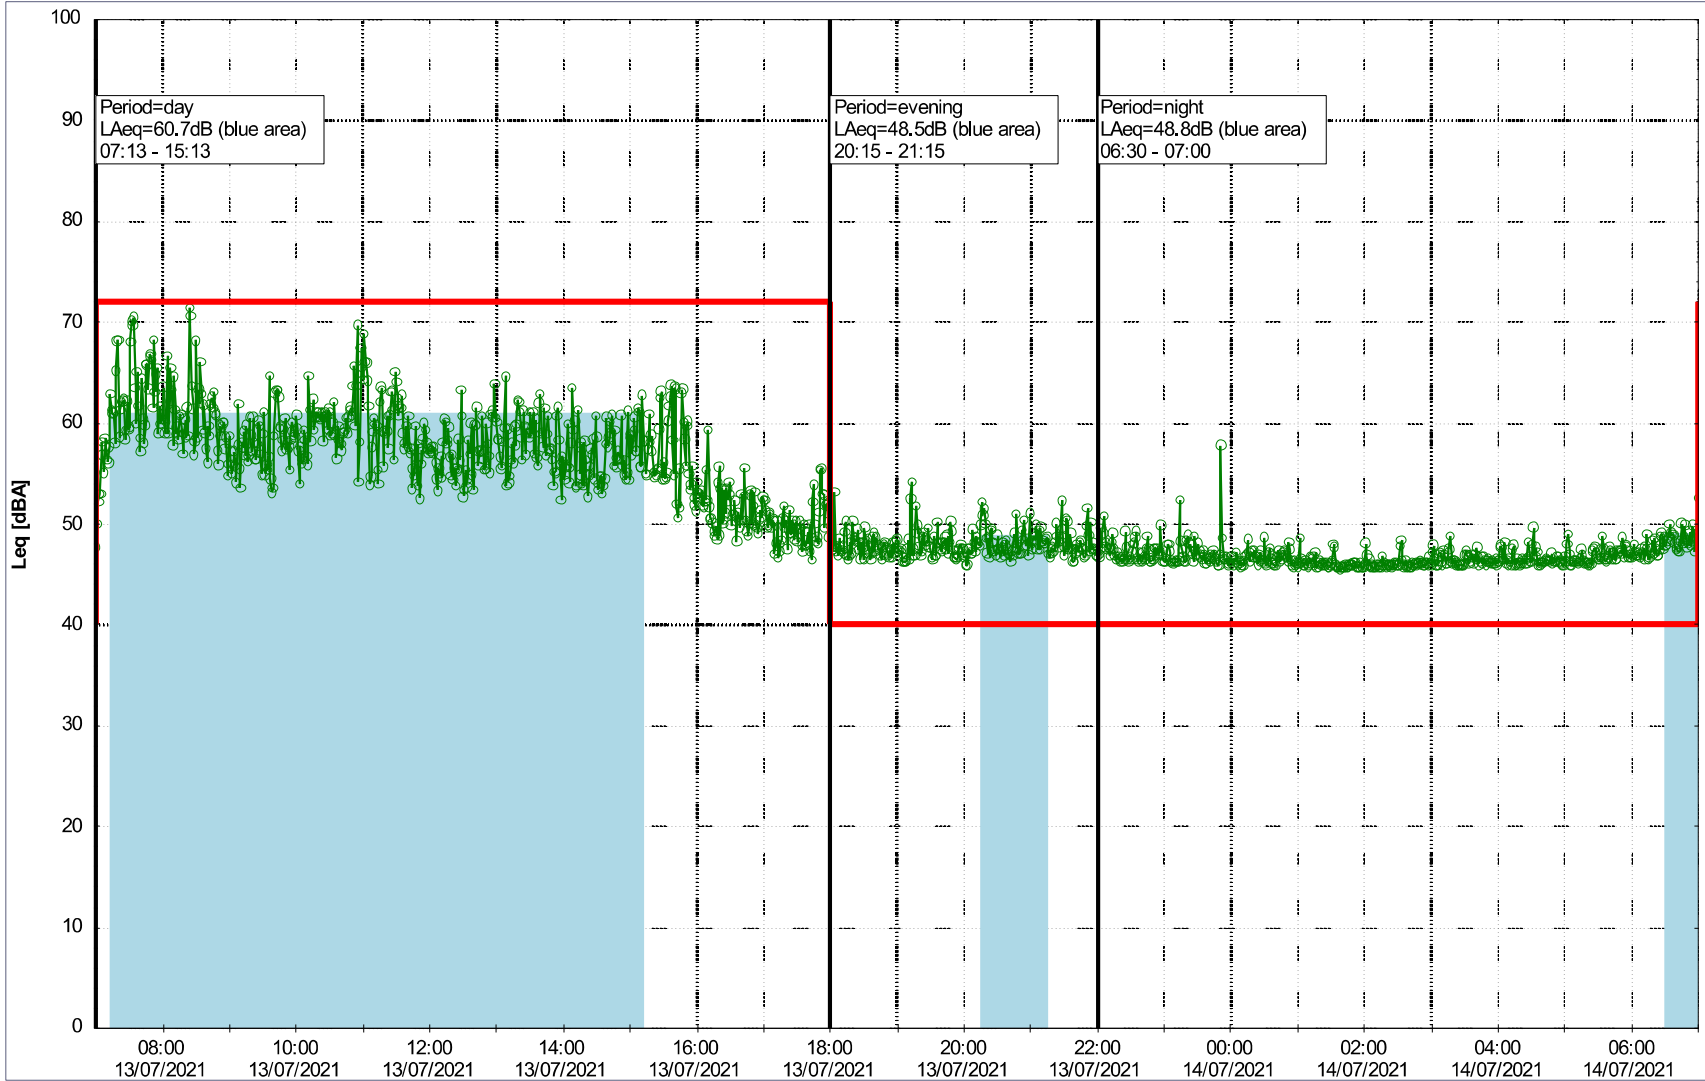

Plan View

Remarks

Noise Time Related Diagram

13/07/2021
14/07/2021

○○○○ MOP_NS01

Project: Kronos Sydhavnen
Construction: Mozarts Plads
Location: N-V

Plan View

Remarks

...

Noise Time Related Diagram

14/07/2021
15/07/2021

○○○○ MOP_NS01

Project: Kronos Sydhavnen
Construction: Mozarts Plads
Location: N-V

Plan View

Remarks

...

Noise Time Related Diagram

15/07/2021
16/07/2021

○○○○ MOP_NS01

Project: Kronos Sydhavnen
Construction: Mozarts Plads
Location: N-V

Plan View

Remarks

Noise Time Related Diagram

16/07/2021
17/07/2021

Project: Kronos Sydhavnen
Construction: Mozarts Plads
Location: N-V

Plan View

Remarks

...

Noise Time Related Diagram

18/07/2021
19/07/2021

○○○○ MOP_NS01