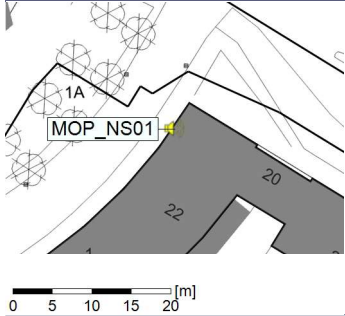

Project: Kronos Sydhavnen
Construction: Mozarts Plads
Location: N-V

Plan View

Remarks

...

Noise Time Related Diagram

12/07/2021
13/07/2021

○○○○ MOP_NS01

Project: Kronos Sydhavnen
Construction: Mozarts Plads
Location: N-V