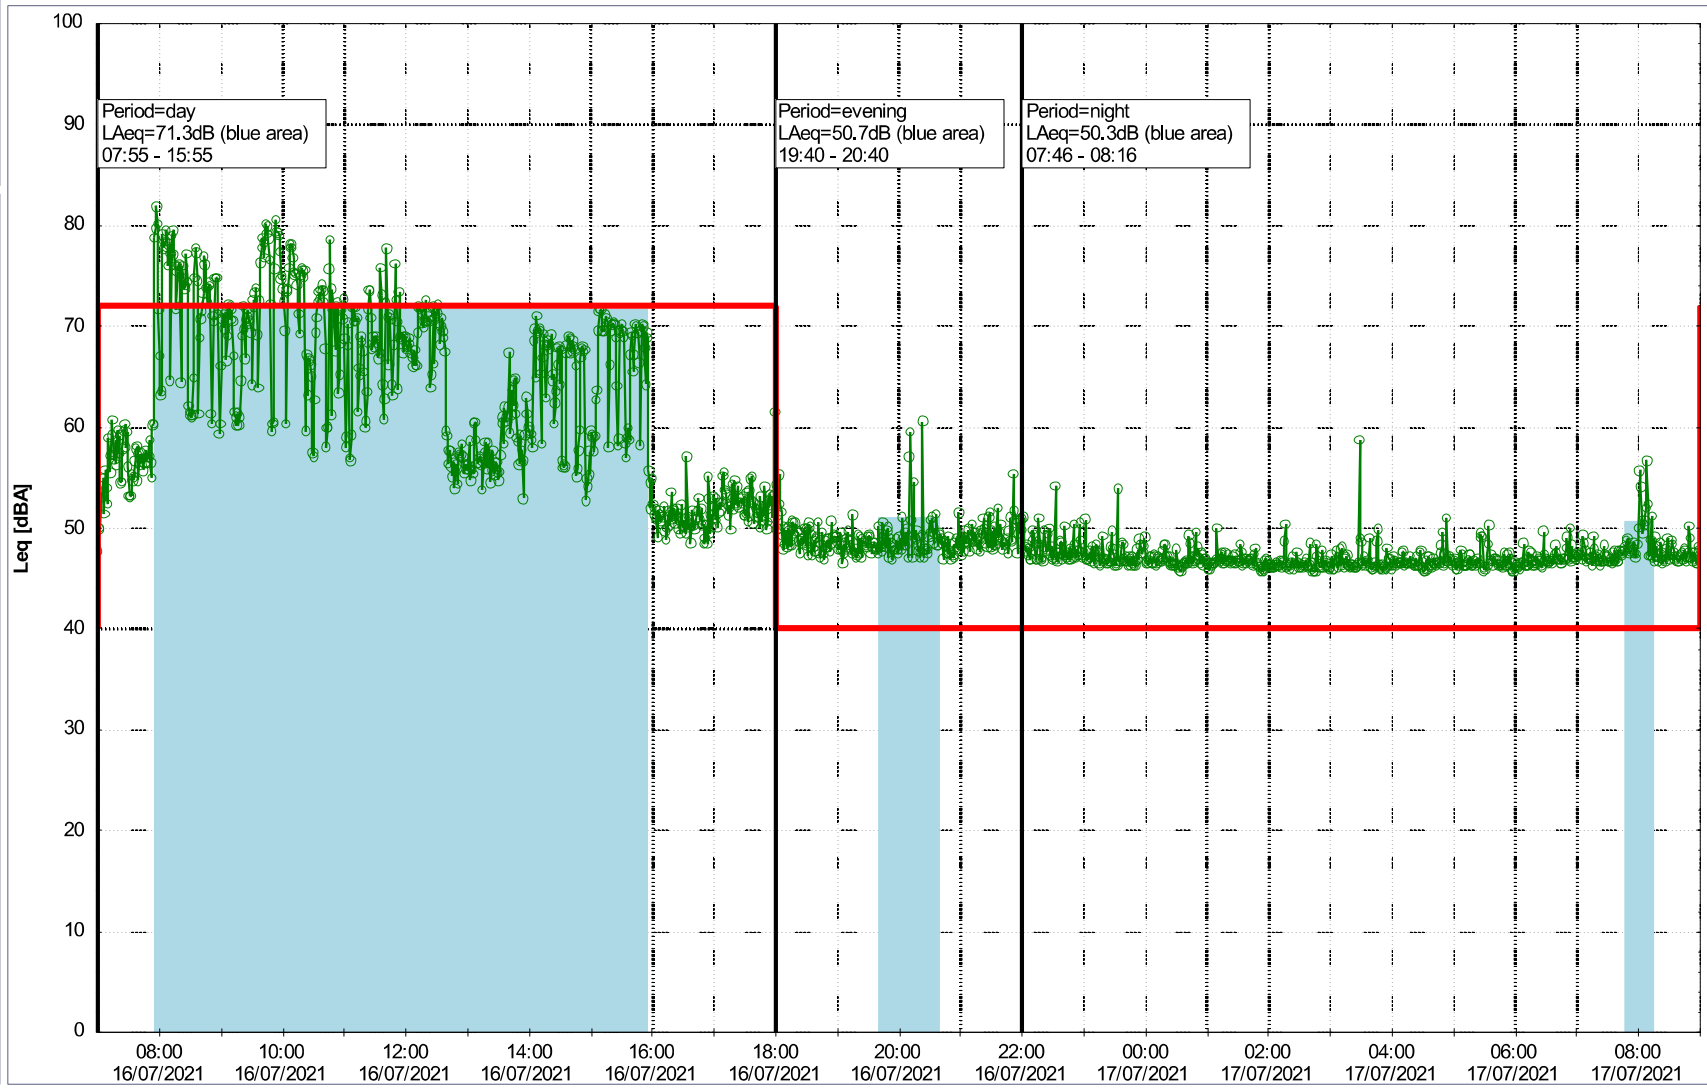

Noise Time Related Diagram

15/07/2021
16/07/2021

○○○○ MOP_NS01

Project: Kronos Sydhavnen
Construction: Mozarts Plads
Location: N-V

Plan View

Remarks

Noise Time Related Diagram

16/07/2021
17/07/2021

○○○○ MOP_NS01

Project: Kronos Sydhavnen
Construction: Mozarts Plads
Location: N-V

Plan View

Remarks

...

Noise Time Related Diagram

17/07/2021
18/07/2021

○○○○ MOP_NS01

Project: Kronos Sydhavnen
Construction: Mozarts Plads
Location: N-V

Plan View

Remarks

...

Noise Time Related Diagram

18/07/2021
19/07/2021

○○○○ MOP_NS01