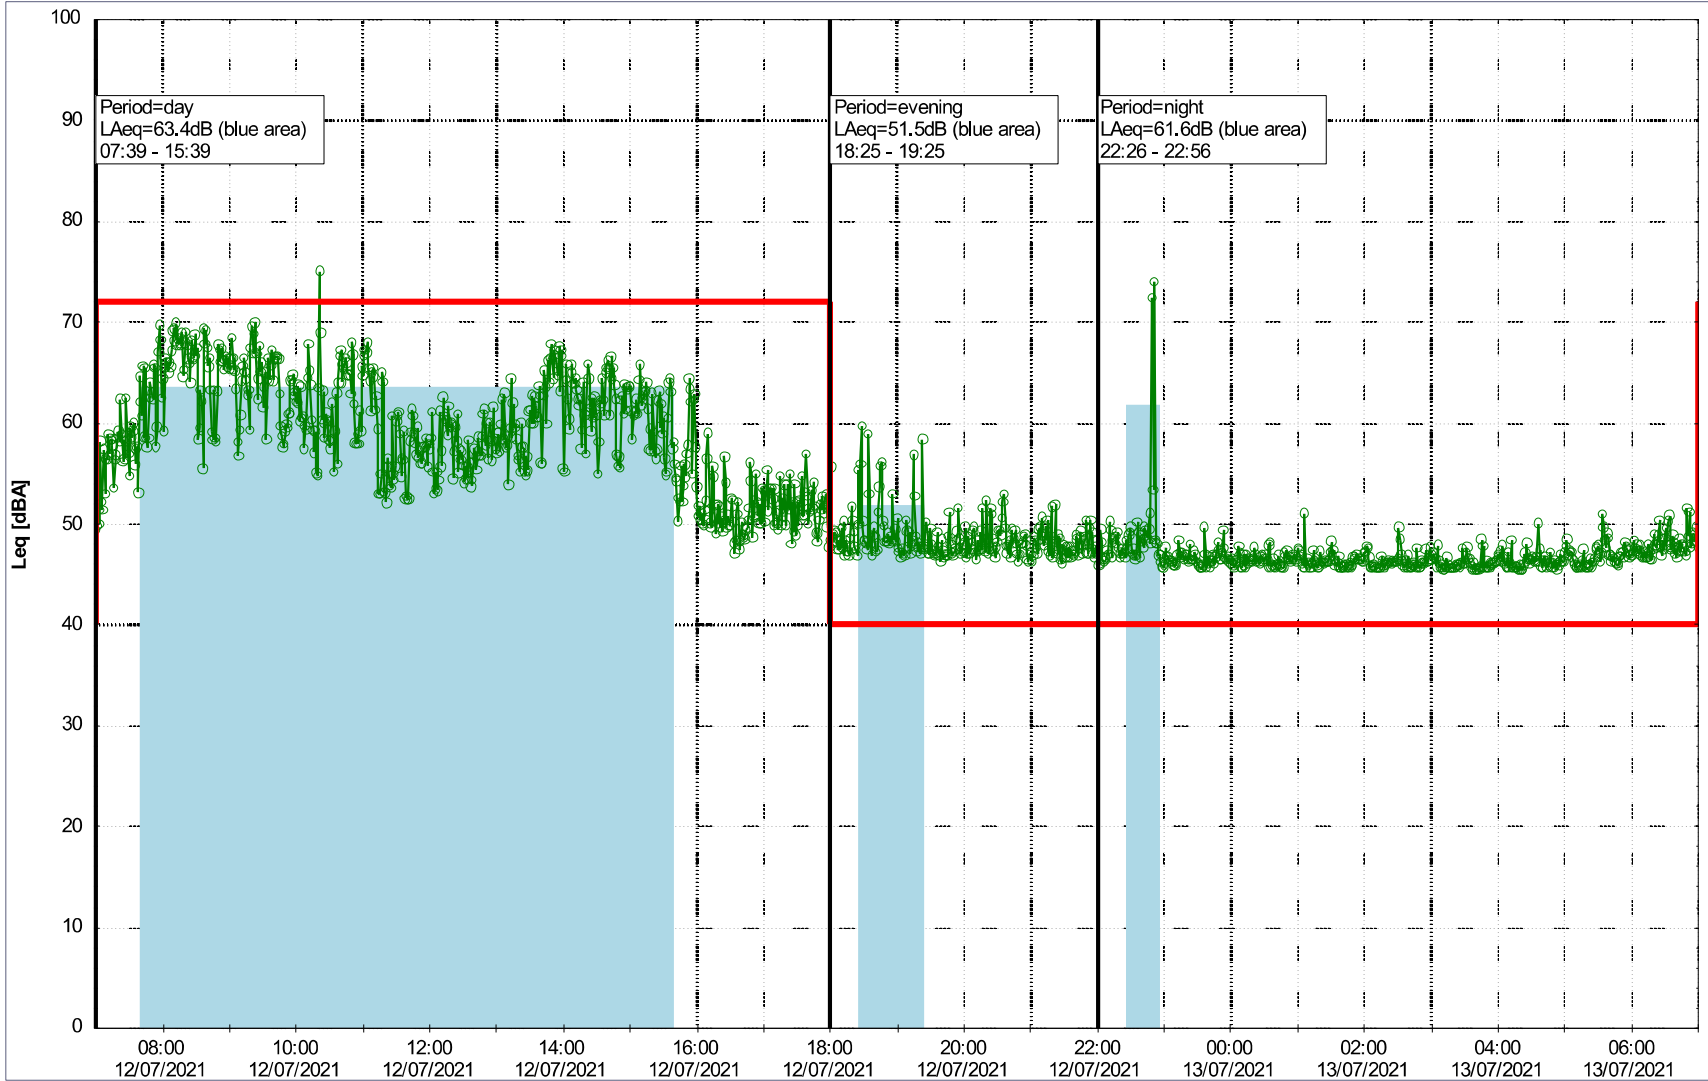

Project: Kronos Sydhavnen
Construction: Mozarts Plads
Location: N-V

Plan View

Remarks

...

Noise Time Related Diagram

12/07/2021
13/07/2021

○○○○ MOP_NS01

Project: Kronos Sydhavnen
Construction: Mozarts Plads
Location: N-V

Plan View

Remarks

Noise Time Related Diagram

13/07/2021
14/07/2021

○○○○ MOP_NS01

Project: Kronos Sydhavnen
Construction: Mozarts Plads
Location: N-V

Plan View

Remarks

...

Noise Time Related Diagram

14/07/2021
15/07/2021

○○○○ MOP_NS01

Project: Kronos Sydhavnen
Construction: Mozarts Plads
Location: N-V

Plan View

Remarks

...

Project: Kronos Sydhavnen
Construction: Mozarts Plads
Location: N-V

Plan View

Remarks

...

Noise Time Related Diagram

18/07/2021
19/07/2021

○○○○ MOP_NS01