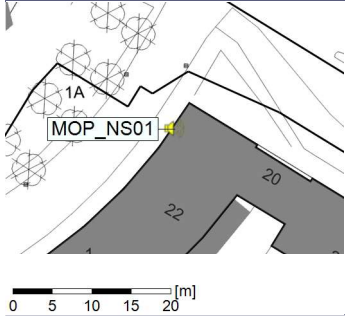

...

Noise Time Related Diagram

14/07/2021
15/07/2021

○○○○ MOP_NS01

Project: Kronos Sydhavnen
Construction: Mozarts Plads
Location: N-V

Plan View

Remarks

...