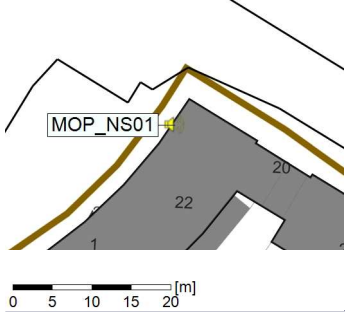

Project: Kronos Sydhavnen
Construction: Mozarts Plads
Location: N-V

Plan View