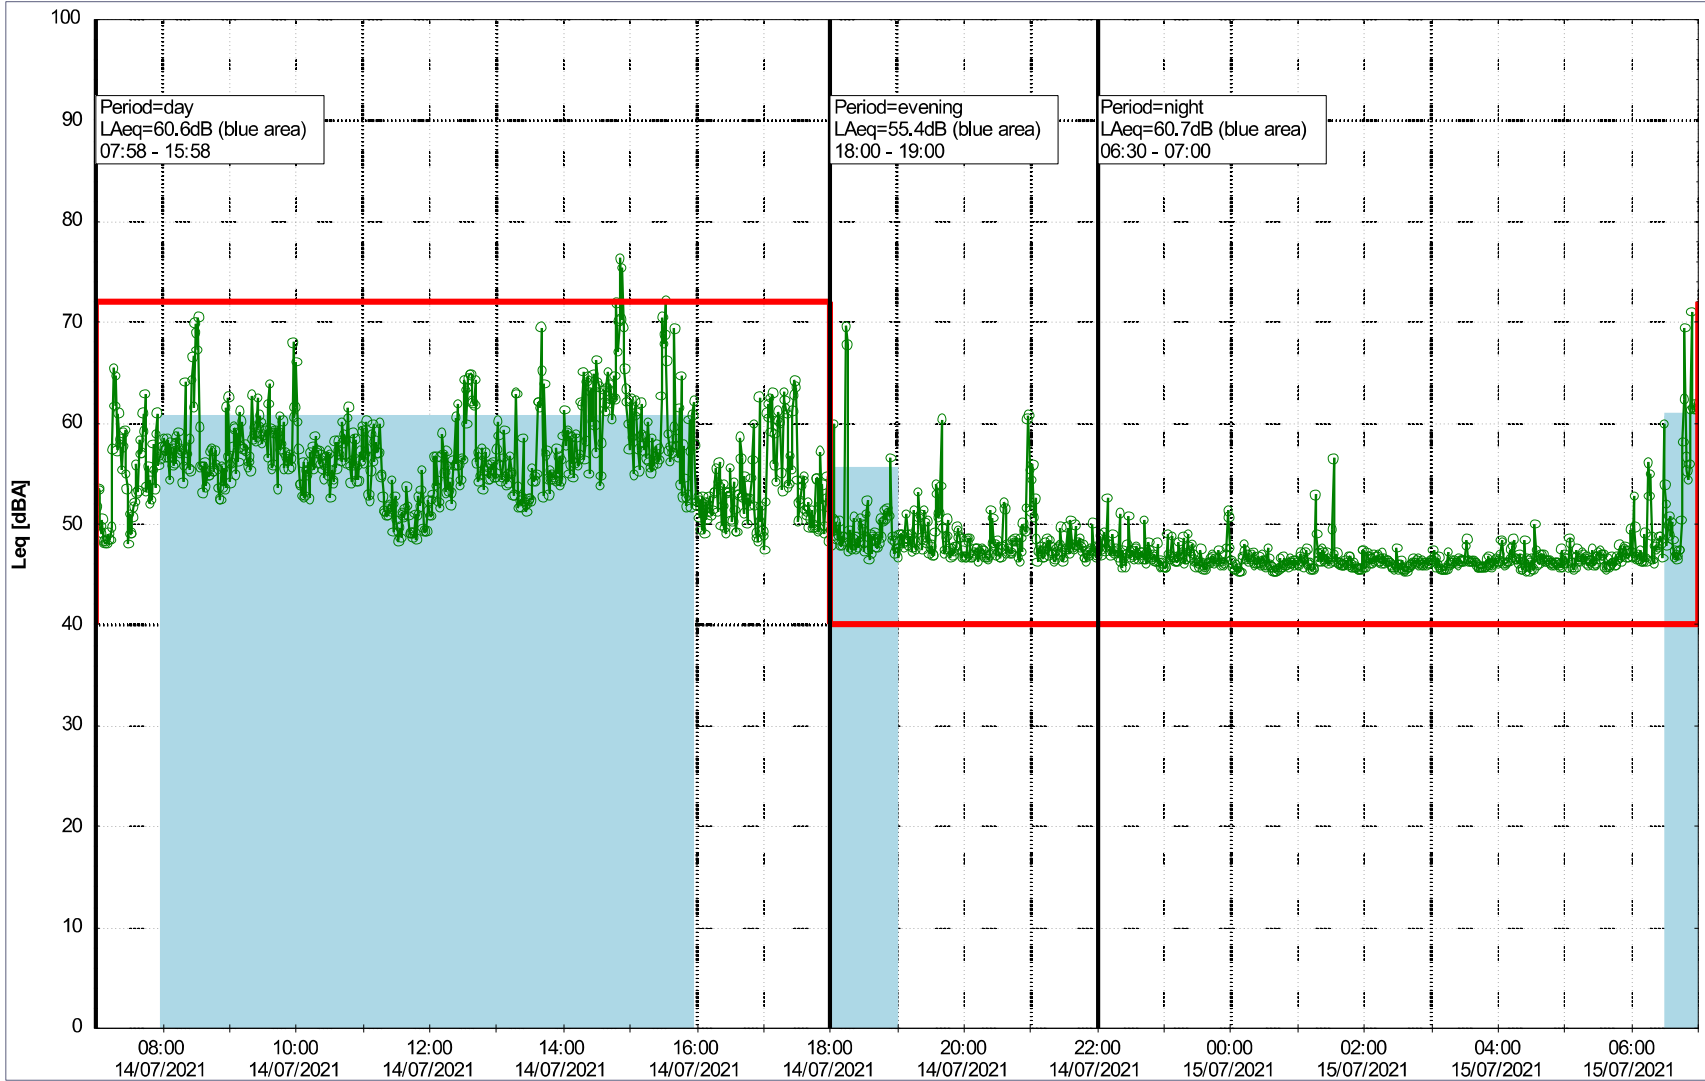

Plan View

Remarks

Noise Time Related Diagram

13/07/2021
14/07/2021

○○○○ MOP_NS01

Project: Kronos Sydhavnen
Construction: Mozarts Plads
Location: N-V

Plan View

Remarks

...

Noise Time Related Diagram

14/07/2021
15/07/2021

○○○○ MOP_NS01

Project: Kronos Sydhavnen
Construction: Mozarts Plads
Location: N-V

Plan View

Remarks

...

Noise Time Related Diagram

15/07/2021
16/07/2021

○○○○ MOP_NS01

Project: Kronos Sydhavnen
Construction: Mozarts Plads
Location: N-V

Plan View

Remarks

Noise Time Related Diagram

16/07/2021
17/07/2021

Project: Kronos Sydhavnen
Construction: Mozarts Plads
Location: N-V

Plan View

Remarks

...

Noise Time Related Diagram

18/07/2021
19/07/2021

○○○○ MOP_NS01