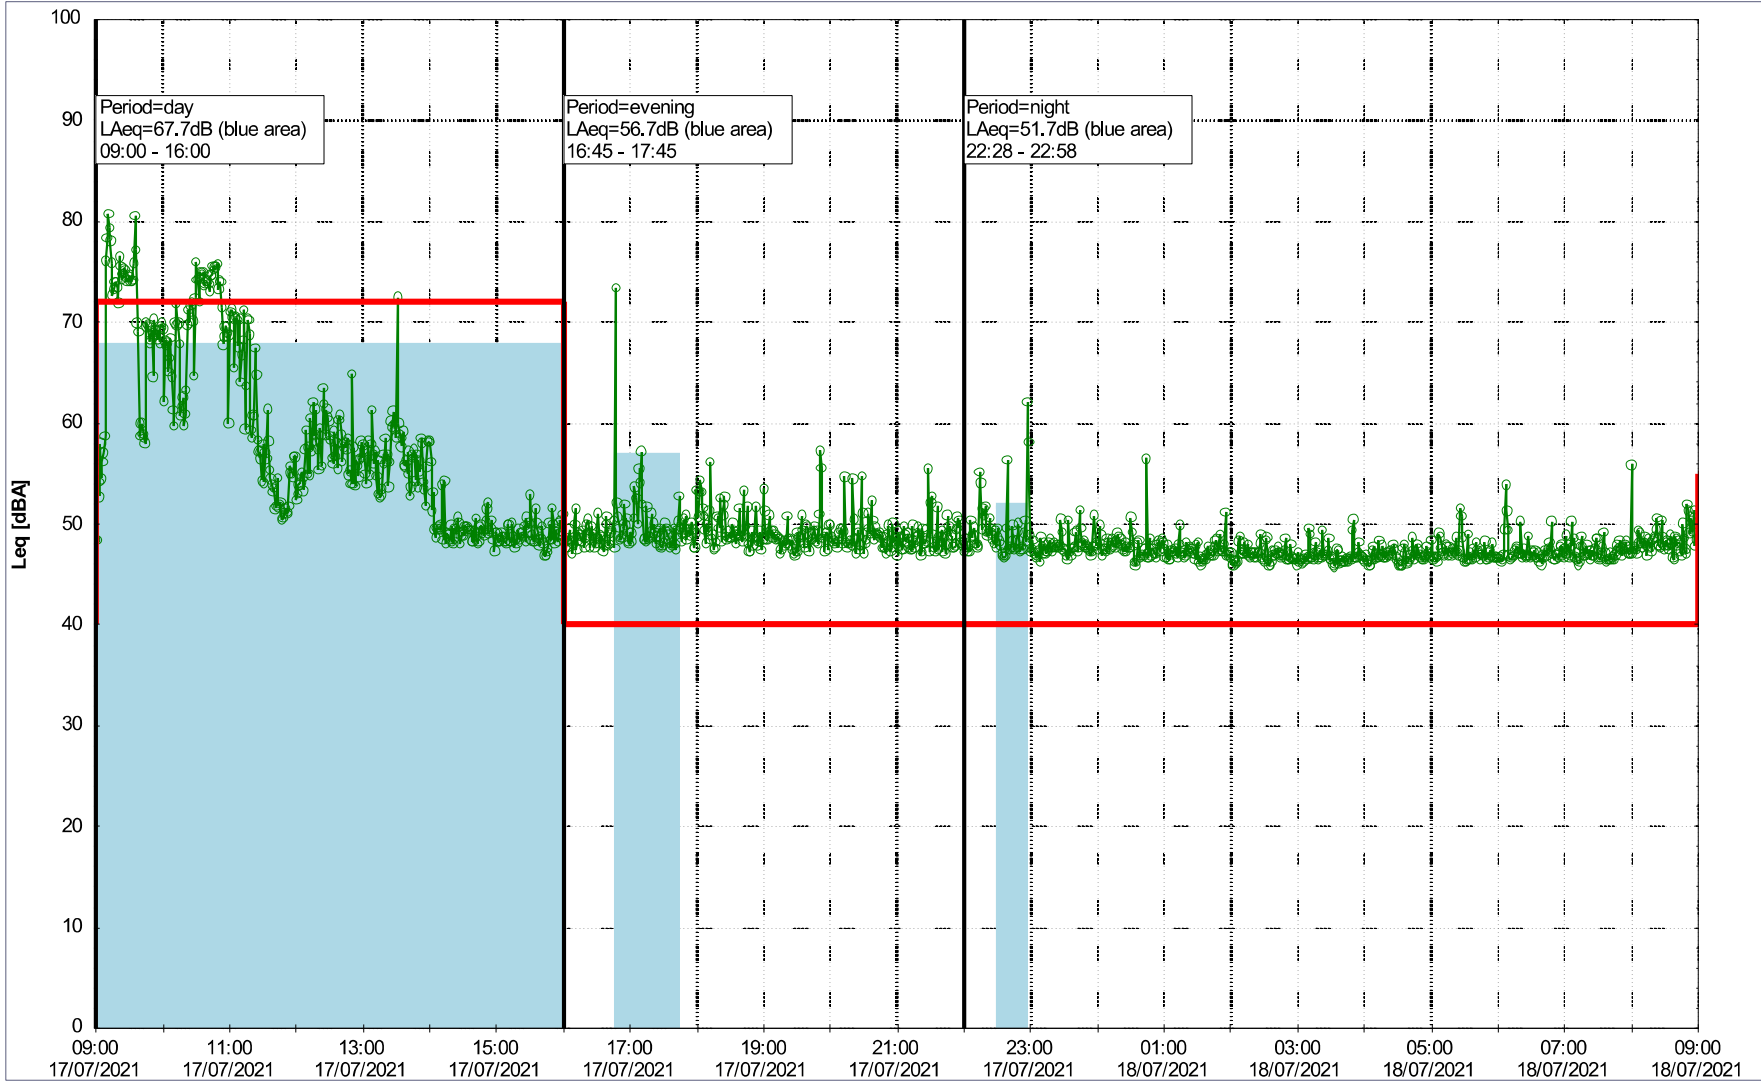

○○○○ MOP_NS01

Project: Kronos Sydhavnen
Construction: Mozarts Plads
Location: N-V

Plan View

Remarks

...

Noise Time Related Diagram

17/07/2021
18/07/2021

○○○○ MOP_NS01

Project: Kronos Sydhavnen
Construction: Mozarts Plads
Location: N-V

Plan View

Remarks

...

Noise Time Related Diagram

18/07/2021
19/07/2021

○○○○ MOP_NS01