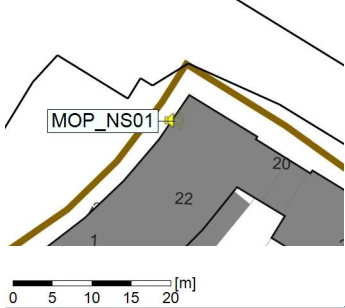

○○○○ MOP_NS01

Project: Kronos Sydhavnen
Construction: Mozarts Plads
Location: N-V

Plan View

Remarks

...

Noise Time Related Diagram

17/07/2021
18/07/2021

○○○○ MOP_NS01