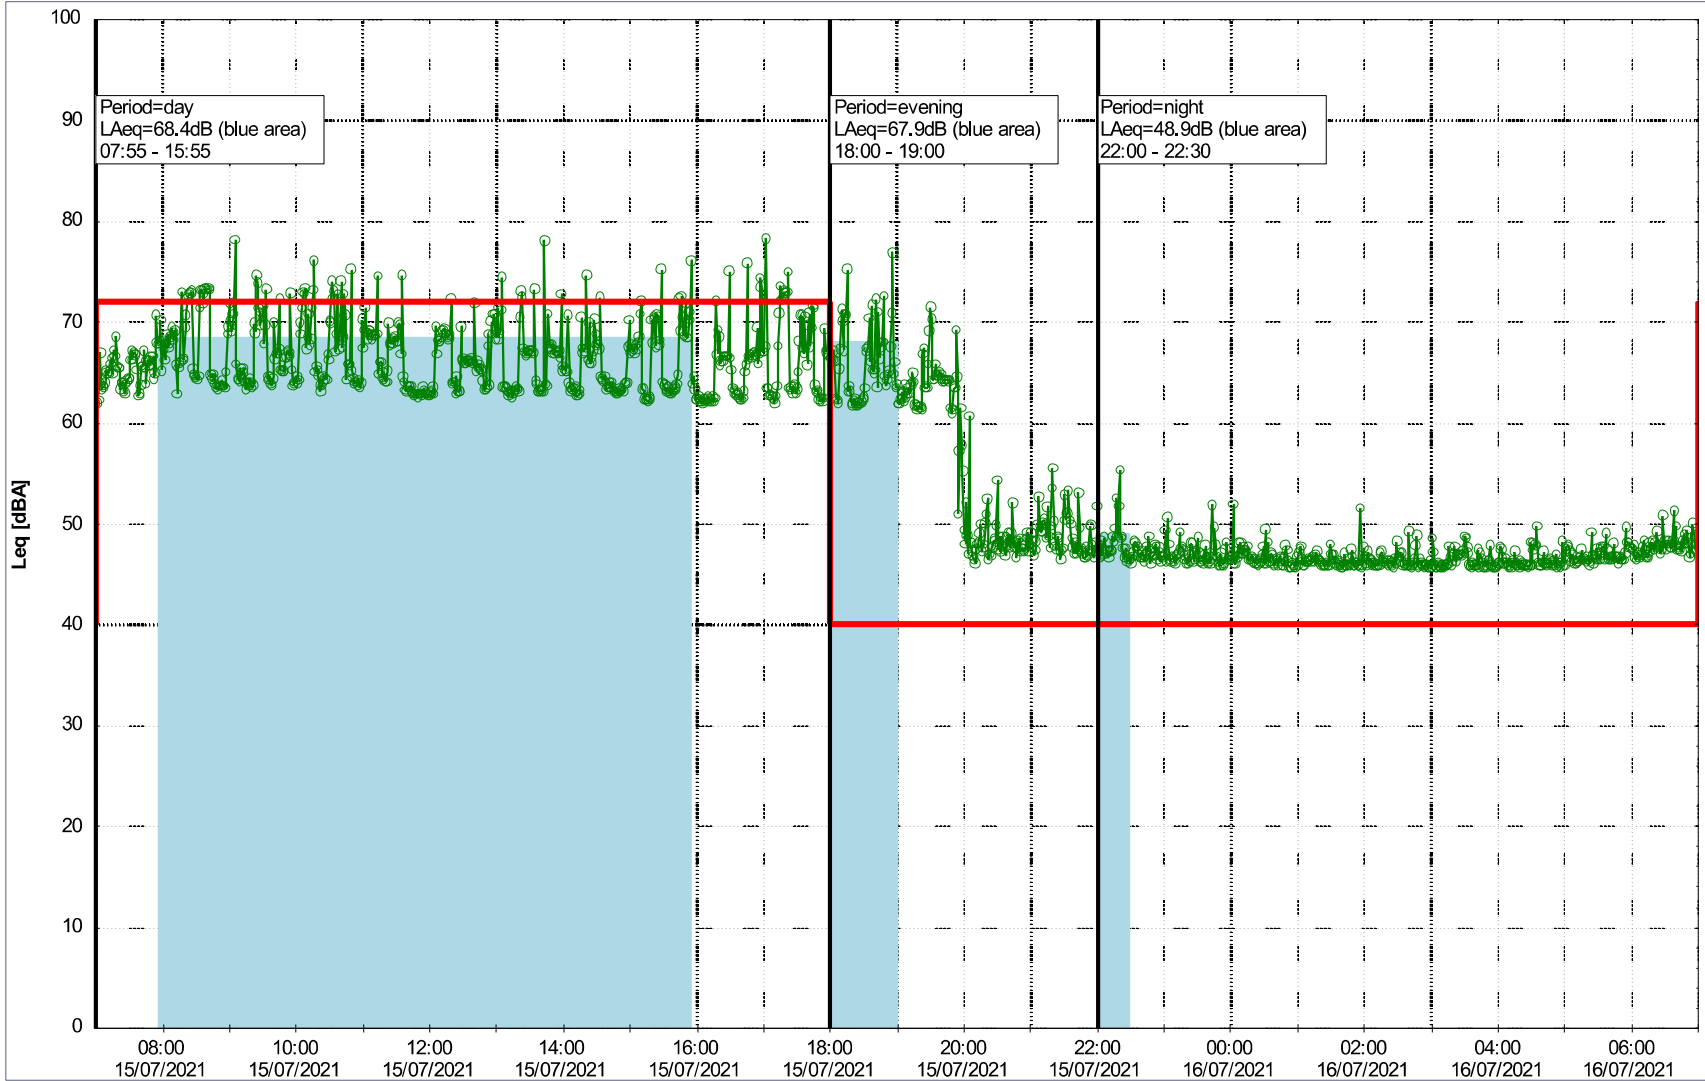

...

Noise Time Related Diagram

14/07/2021
15/07/2021

○○○○ MOP_NS01

Project: Kronos Sydhavnen
Construction: Mozarts Plads
Location: N-V

Plan View

Remarks

...

Noise Time Related Diagram

15/07/2021
16/07/2021

○○○○ MOP_NS01

Project: Kronos Sydhavnen
Construction: Mozarts Plads
Location: N-V

Plan View

Remarks

Noise Time Related Diagram

16/07/2021
17/07/2021

Project: Kronos Sydhavnen
Construction: Mozarts Plads
Location: N-V

Plan View

Remarks

...

Noise Time Related Diagram

18/07/2021
19/07/2021

○○○○ MOP_NS01