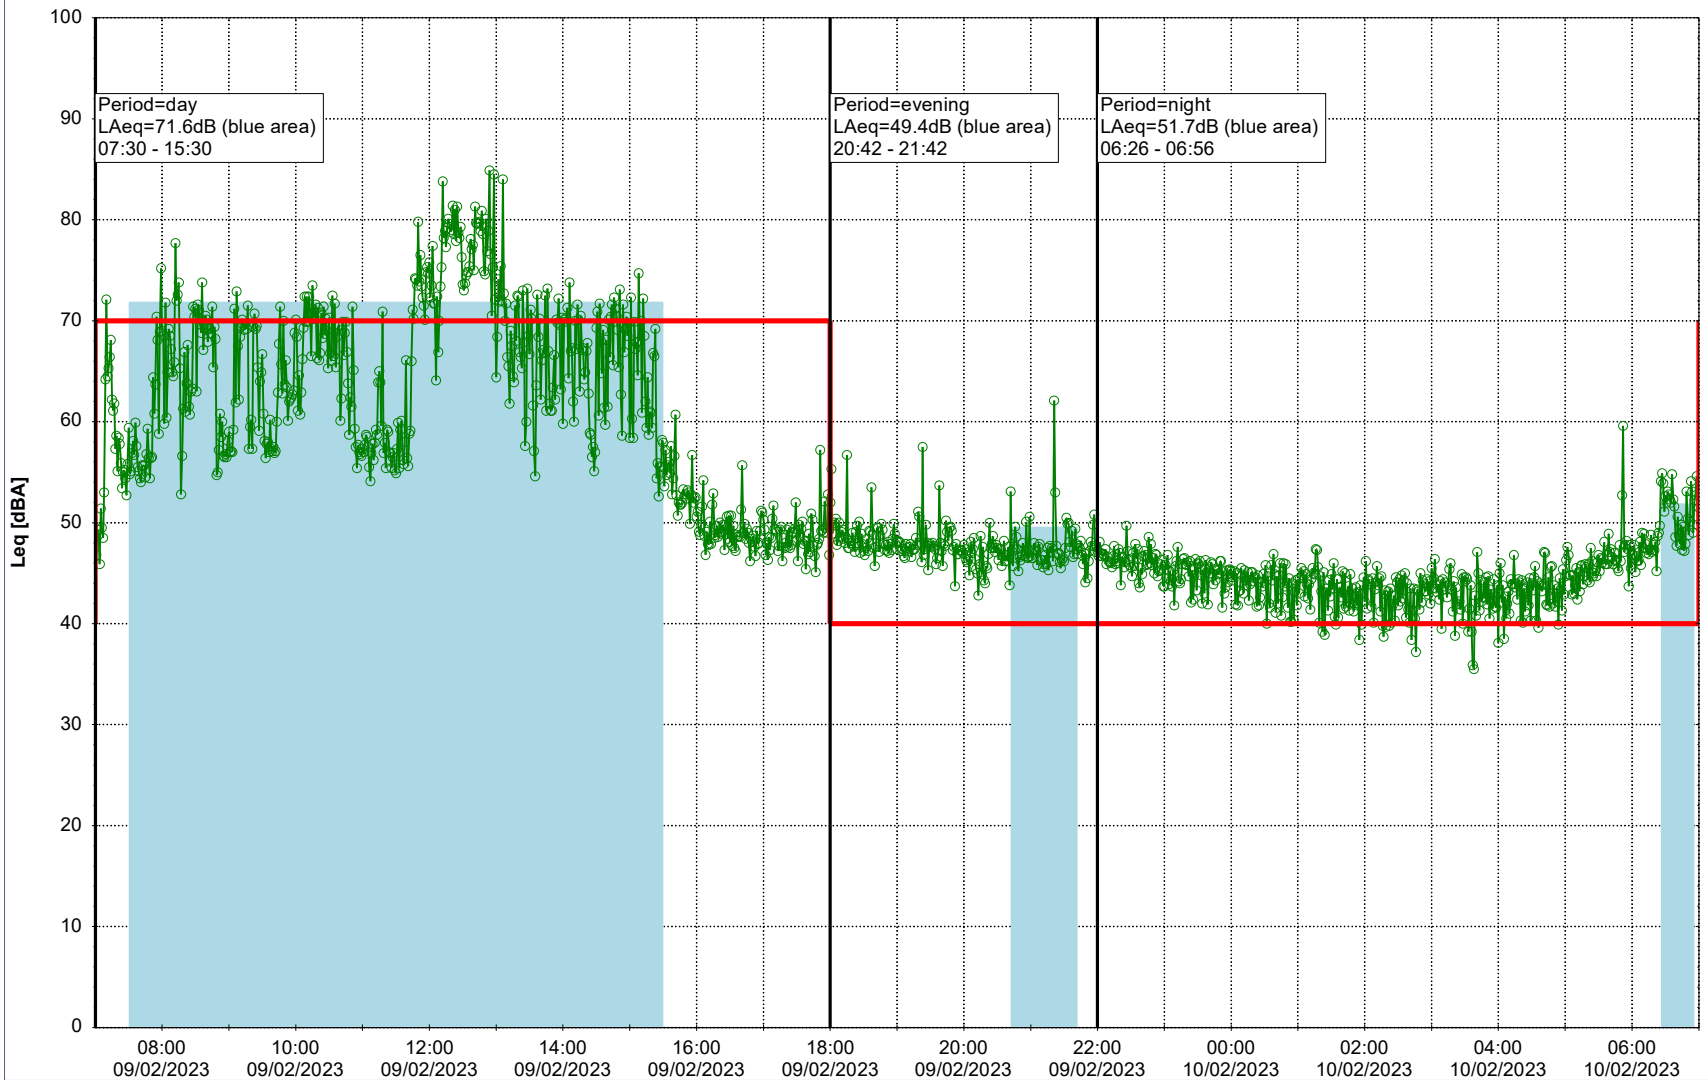

Noise Time Related Diagram

09/02/2023
10/02/2023

○○○○ MOP_NS01