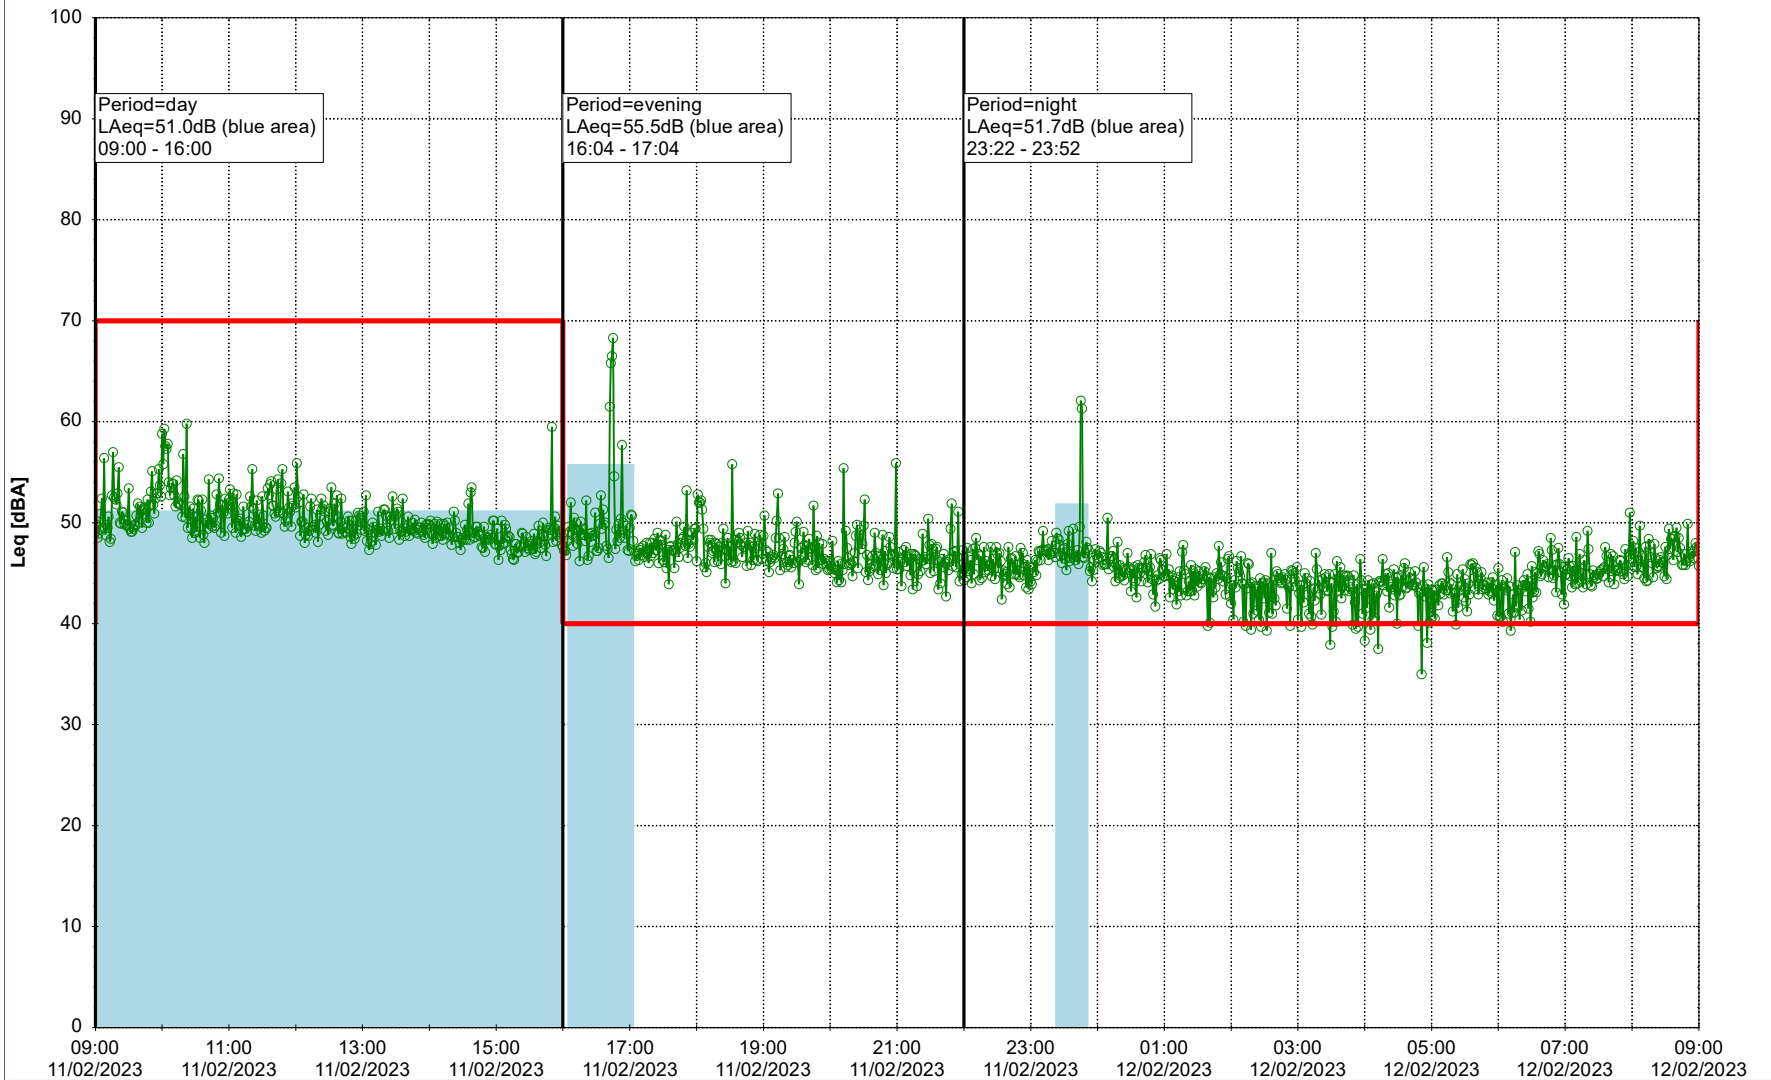

Noise Time Related Diagram

11/02/2023
12/02/2023

○○○○ MOP_NS01