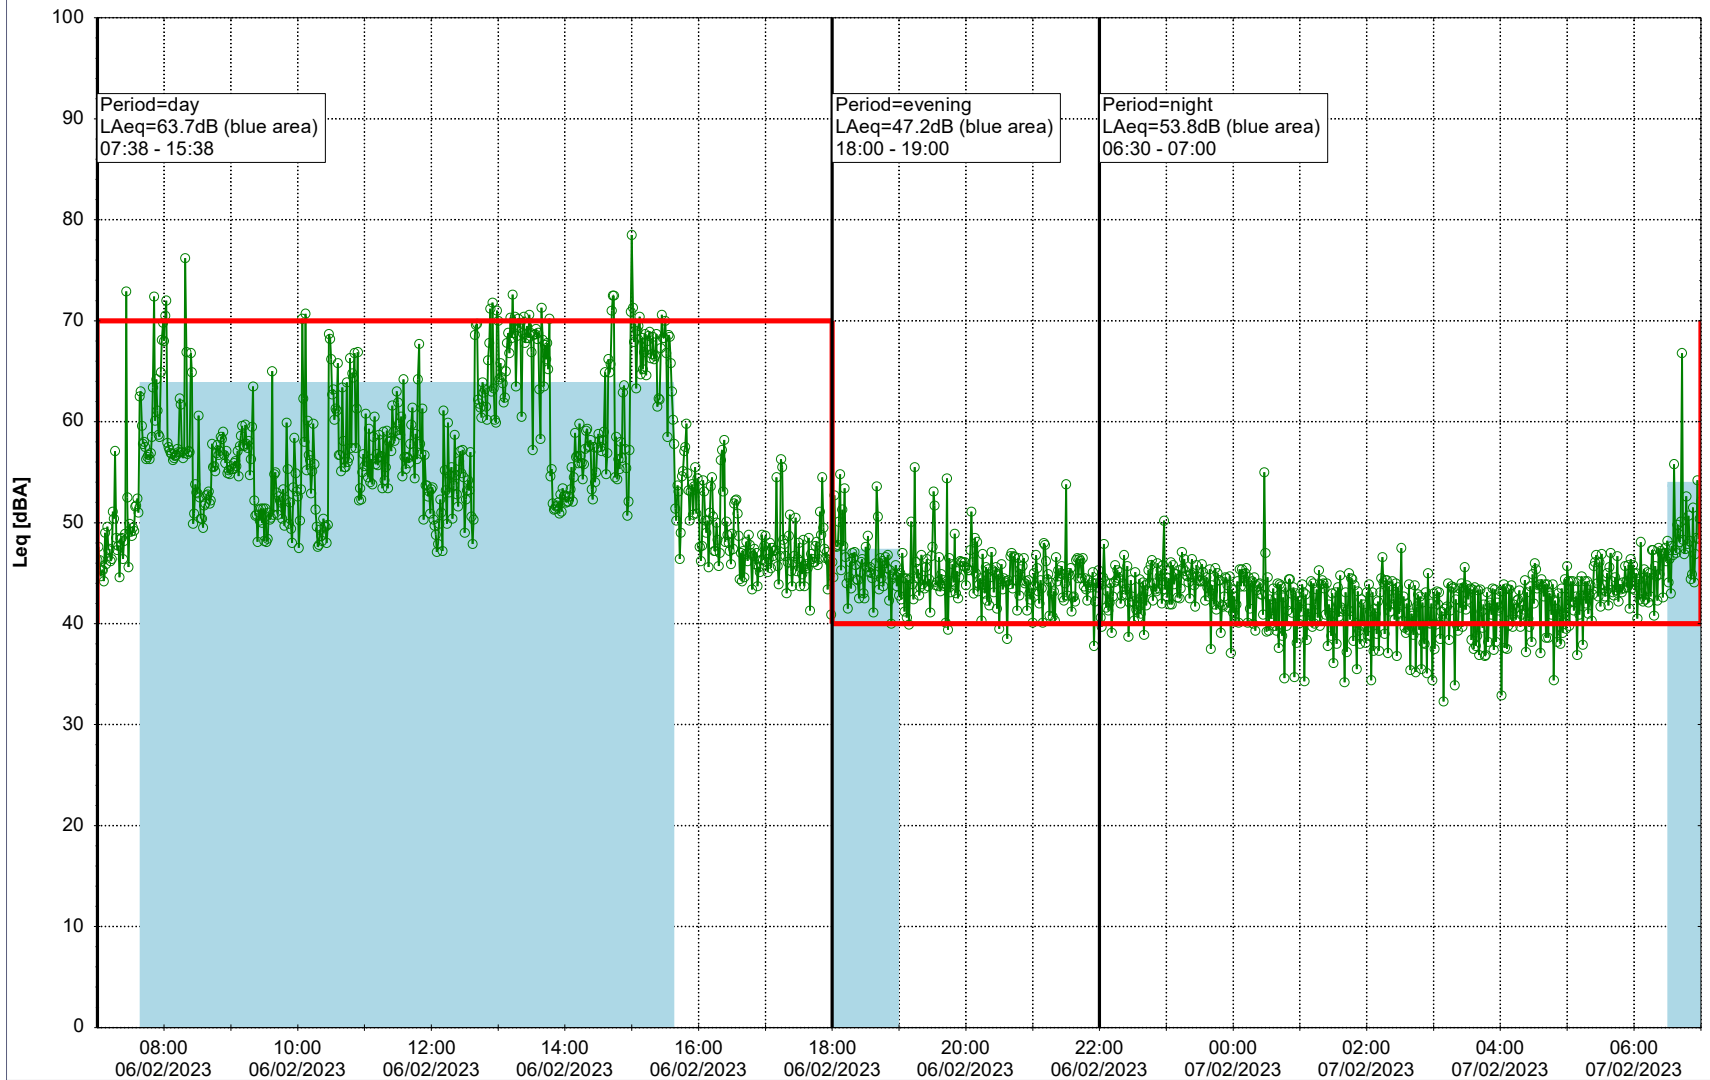

Noise Time Related Diagram

06/02/2023
07/02/2023

○○○○ MOP_NS01