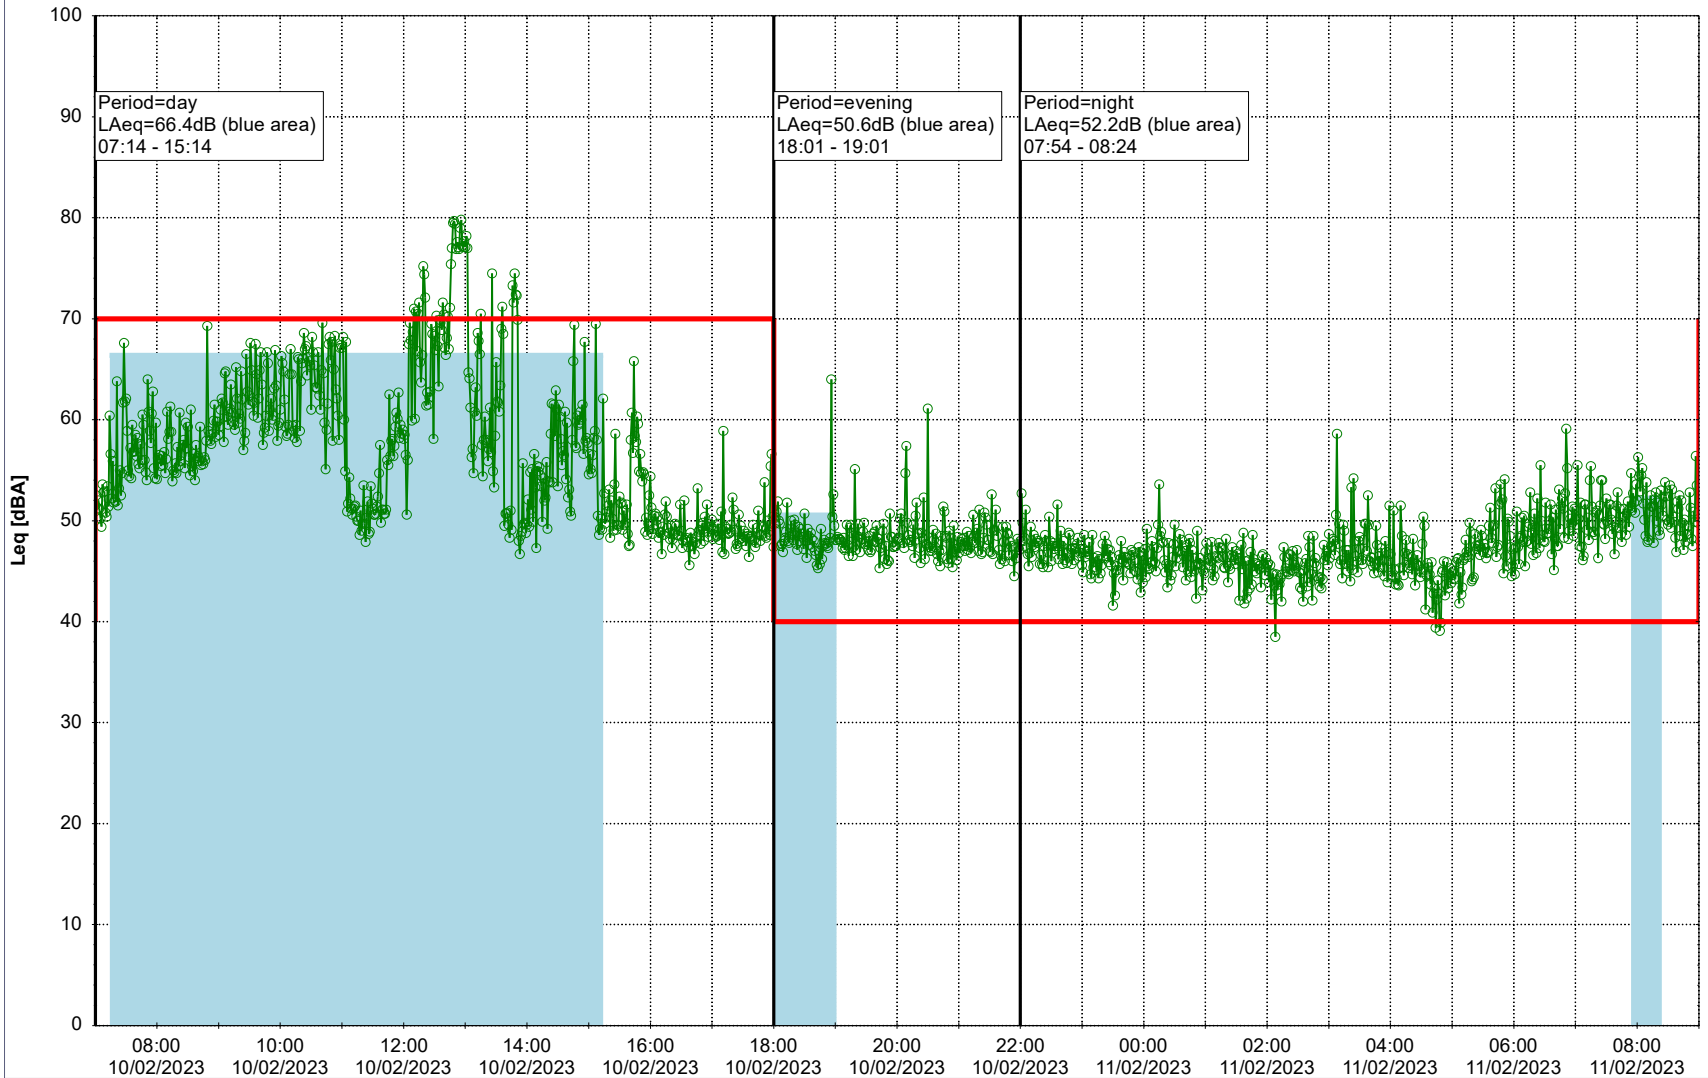

Noise Time Related Diagram

10/02/2023
11/02/2023

○○○○ MOP_NS01