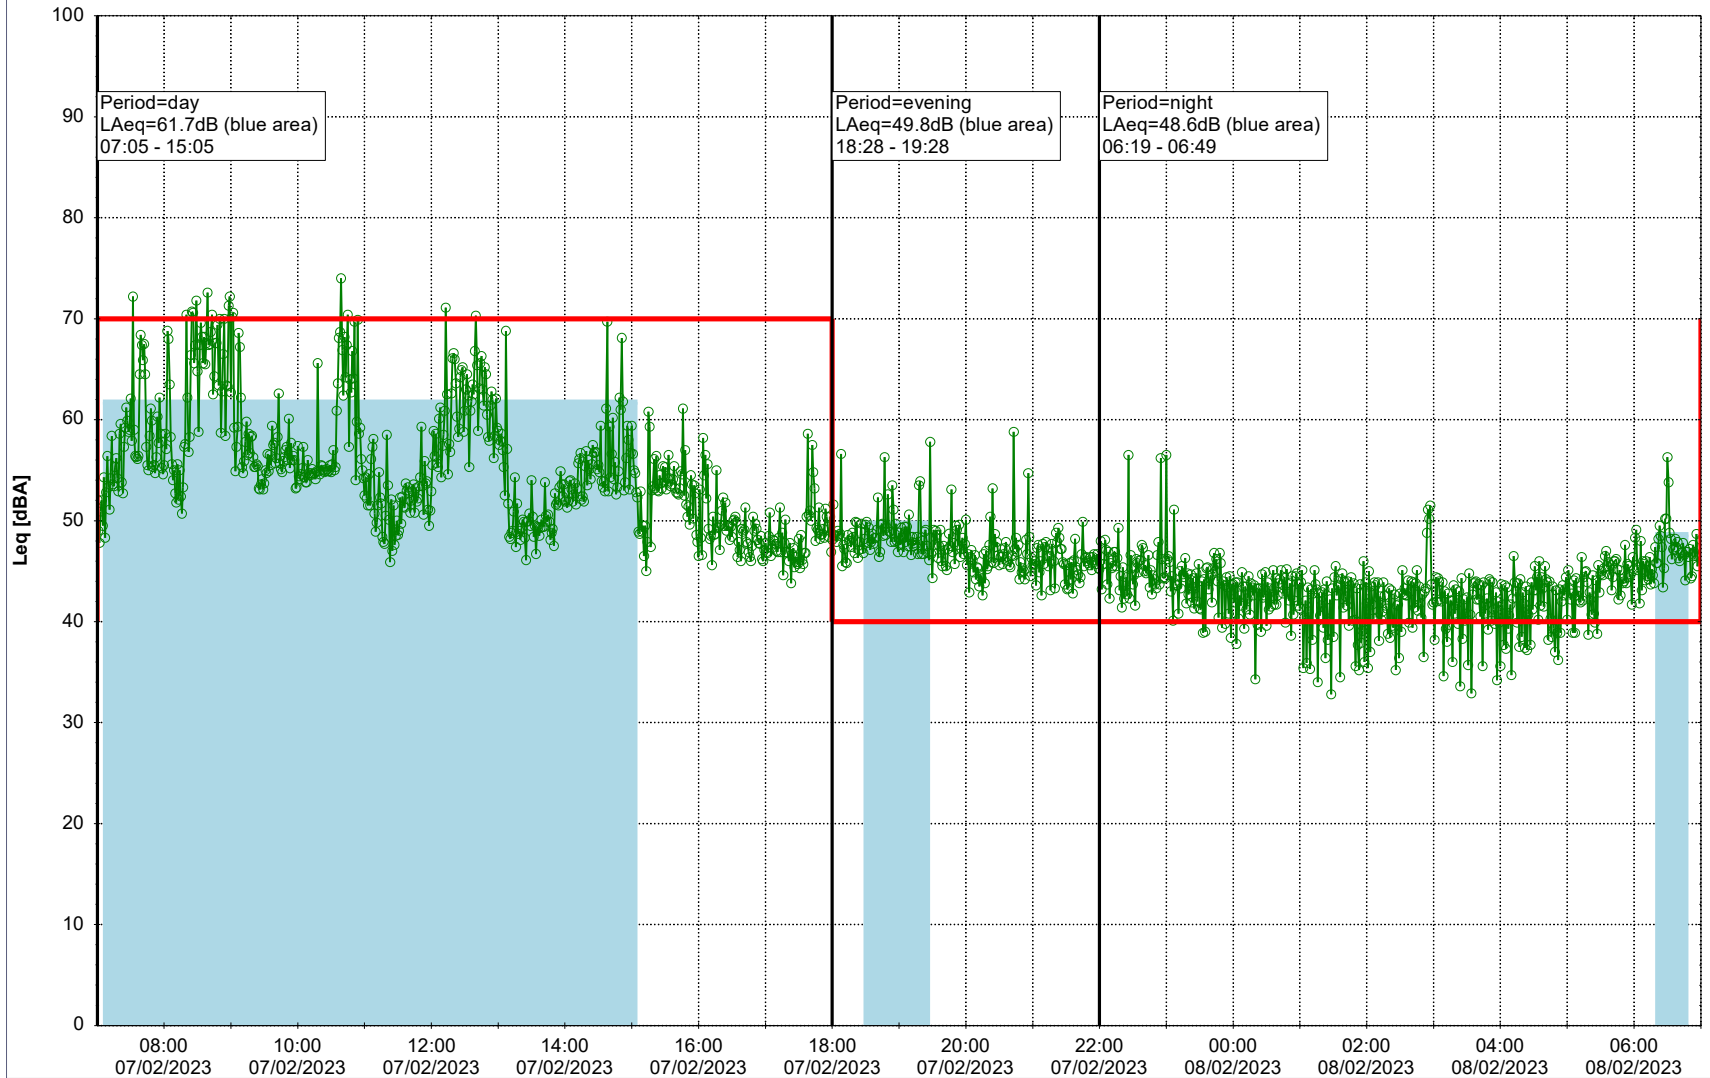

Noise Time Related Diagram

07/02/2023
08/02/2023

○○○○ MOP_NS01