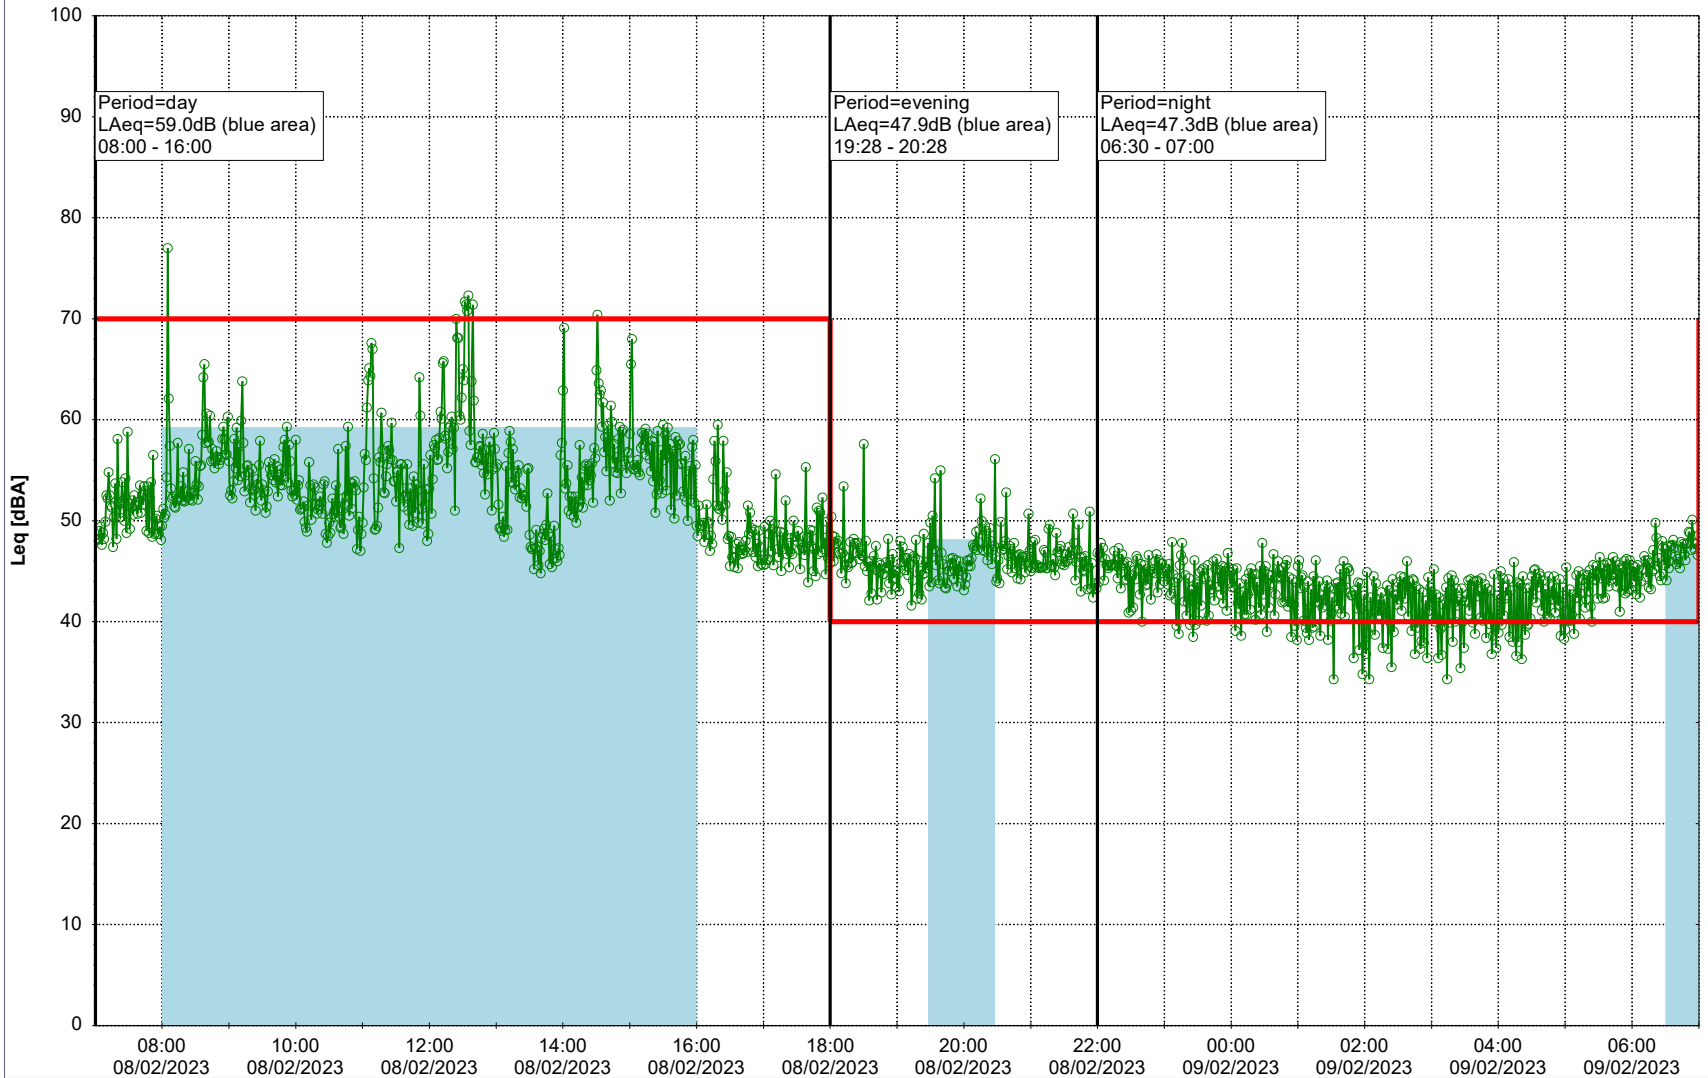

Noise Time Related Diagram

08/02/2023
09/02/2023

○○○○ MOP_NS01