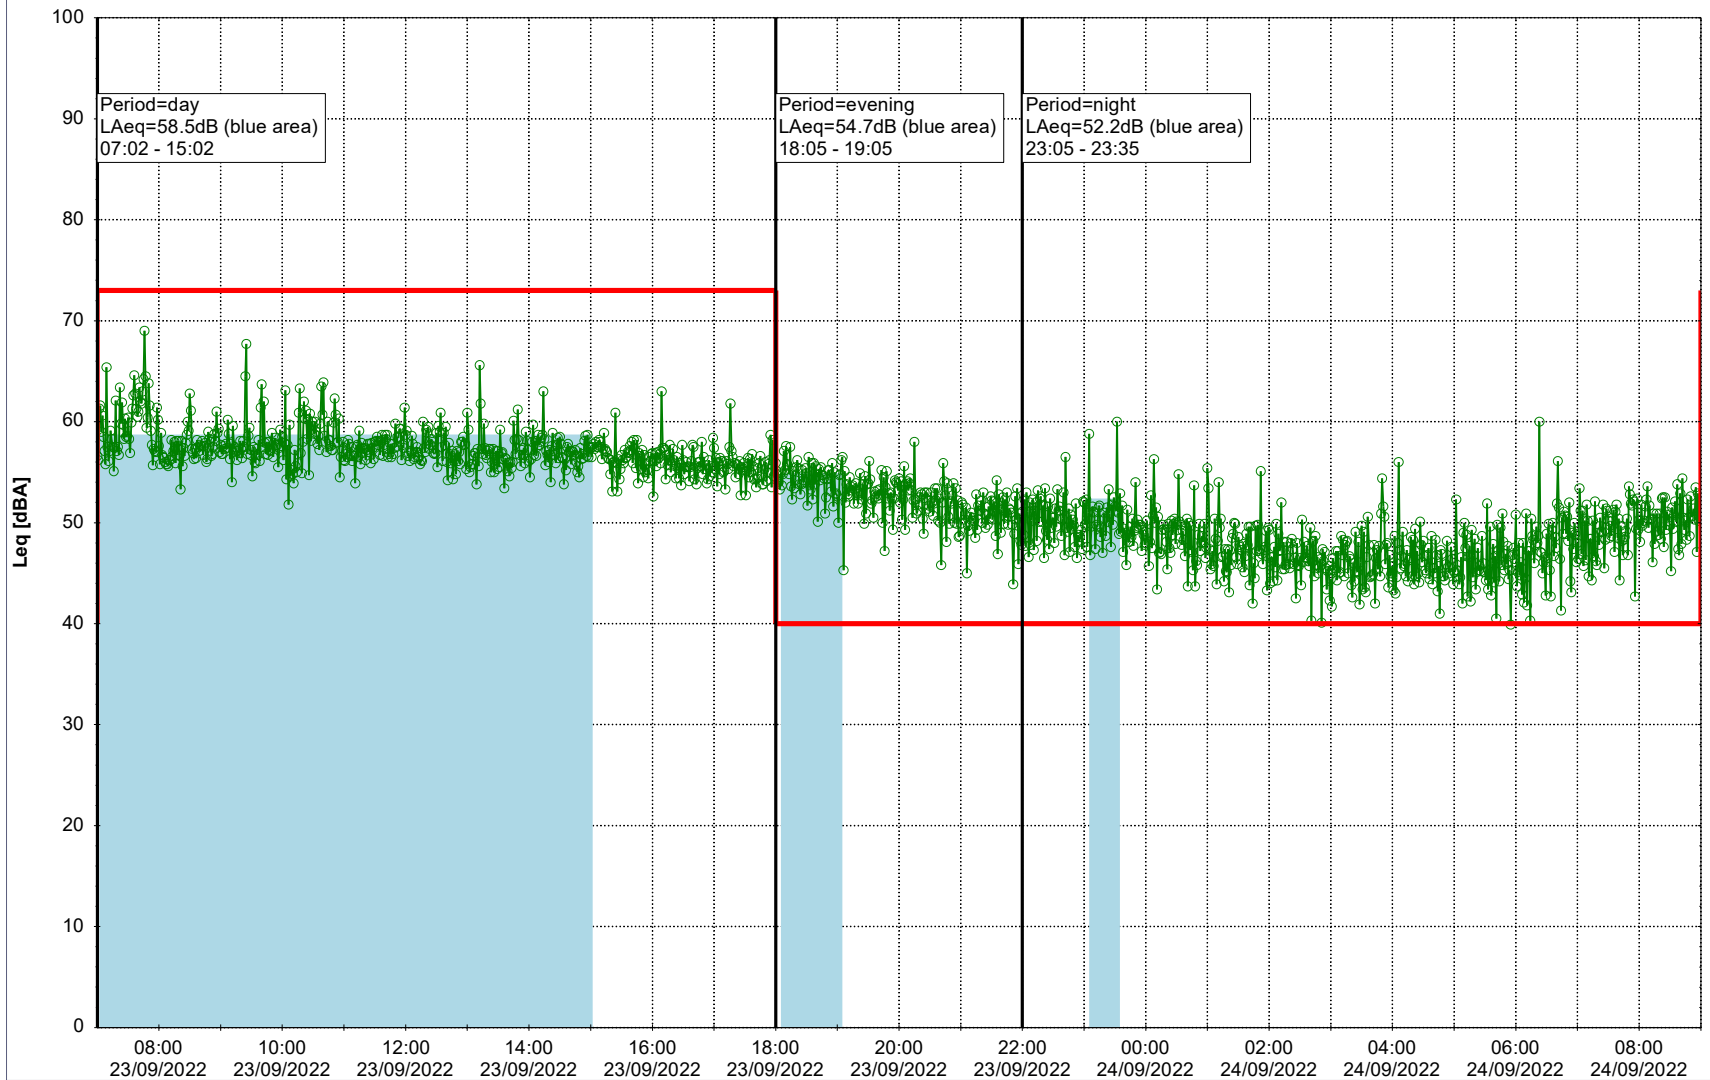

...

Noise Time Related Diagram

22/09/2022
23/09/2022

○○○ HOL_NS01

Project: Kronos Sydhavnen
Construction: Havneholmen
Location: N-V

Plan View

Remarks

...

Noise Time Related Diagram

23/09/2022
24/09/2022

○ ○ ○ ○ HOL_NS01

Project: Kronos Sydhavnen
Construction: Havneholmen
Location: N-V

Plan View

Remarks

...

Noise Time Related Diagram

24/09/2022
25/09/2022

○ ○ ○ ○ HOL_NS01

Project: Kronos Sydhavnen
Construction: Havneholmen
Location: N-V

Plan View

Remarks

...

Noise Time Related Diagram

25/09/2022
26/09/2022