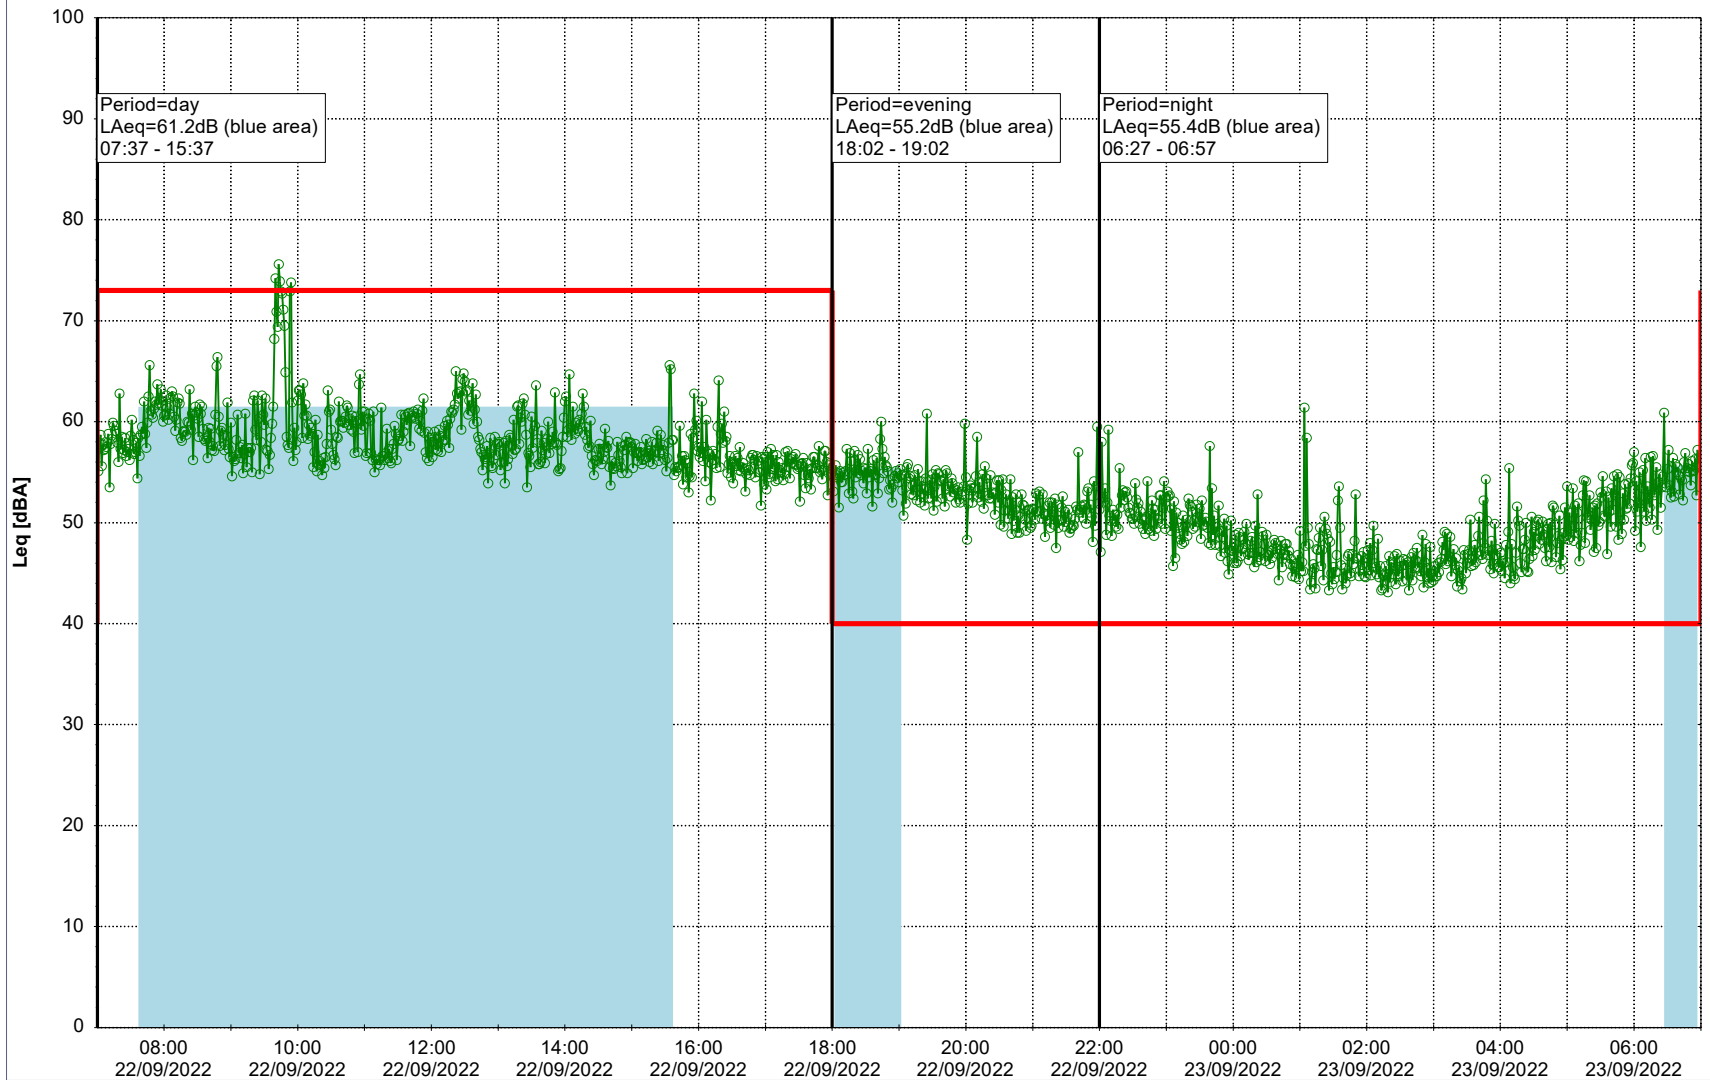

Remarks

...

Noise Time Related Diagram

21/09/2022
22/09/2022

○○○ HOL_NS01

Project: Kronos Sydhavnen
Construction: Havneholmen
Location: N-V

Plan View

Remarks

...

Noise Time Related Diagram

22/09/2022
23/09/2022

○○○ HOL_NS01

Project: Kronos Sydhavnen
Construction: Havneholmen
Location: N-V

Plan View

Remarks

...

Noise Time Related Diagram

23/09/2022
24/09/2022

○ ○ ○ ○ HOL_NS01

Project: Kronos Sydhavnen
Construction: Havneholmen
Location: N-V

Plan View

Remarks

...

Noise Time Related Diagram