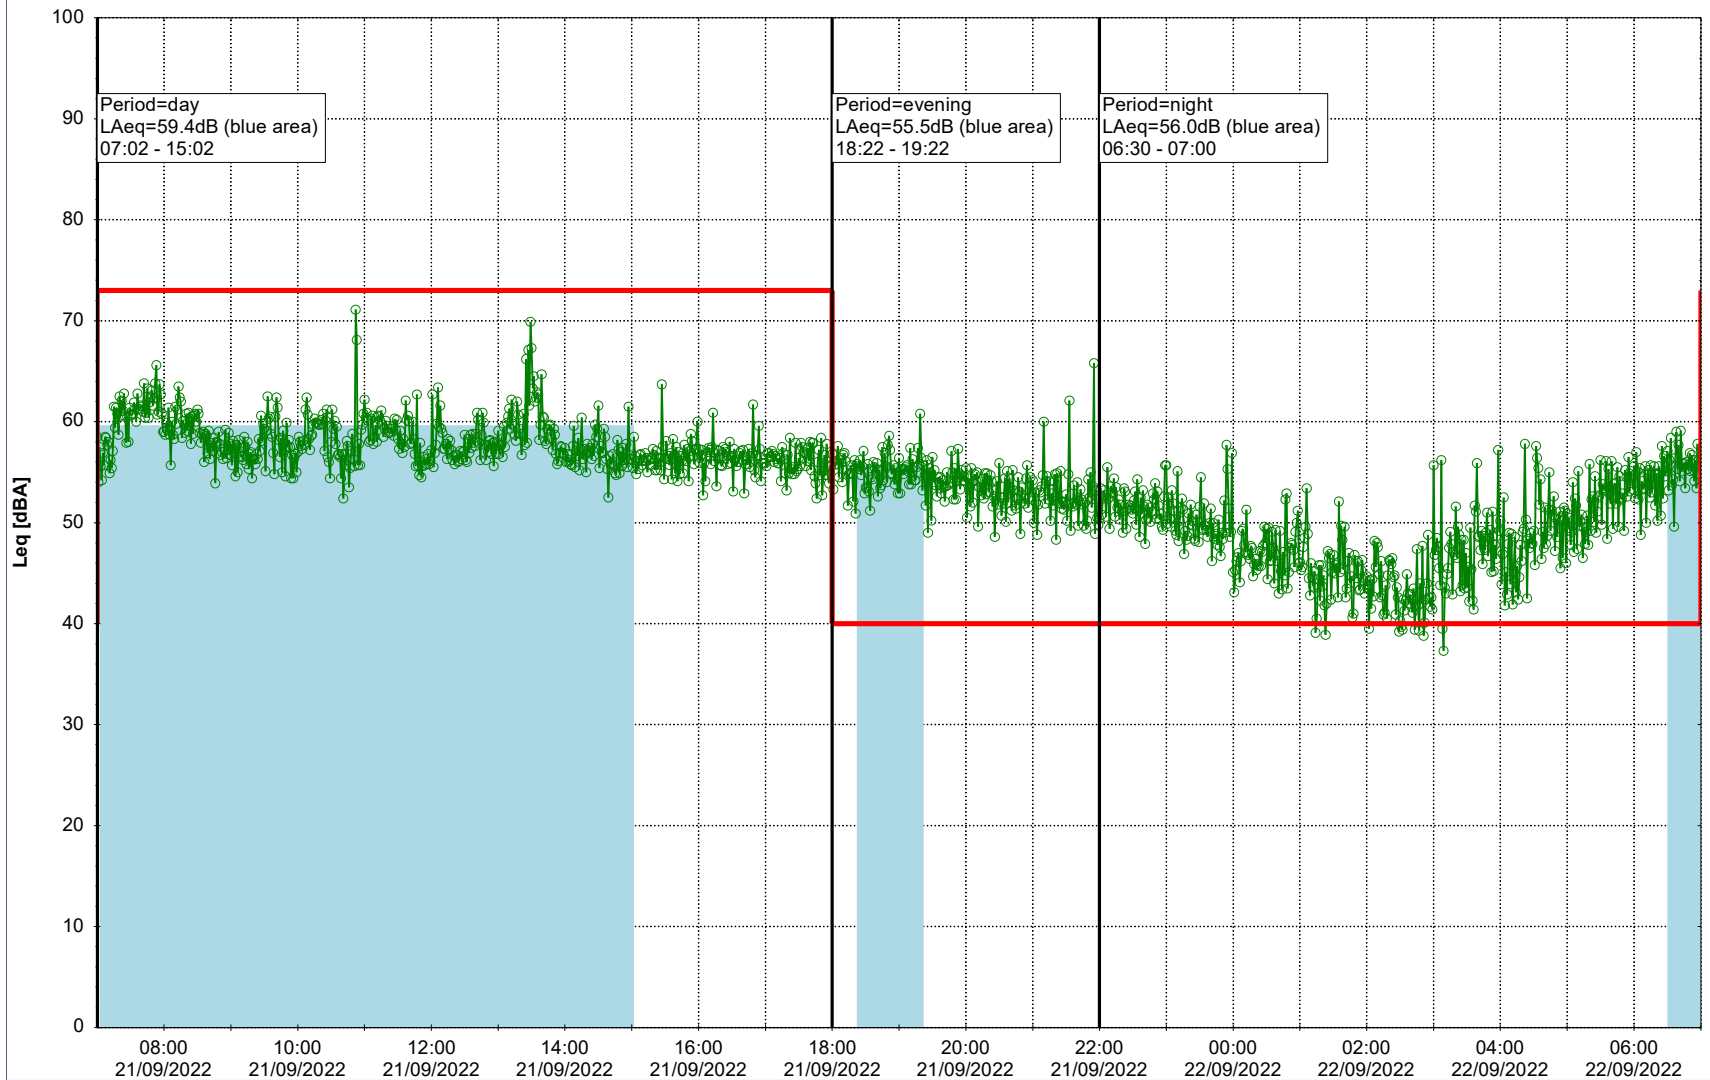

Plan View

Remarks

...

Noise Time Related Diagram

20/09/2022
21/09/2022

○○○ HOL_NS01

Project: Kronos Sydhavnen
Construction: Havneholmen
Location: N-V

Plan View

Remarks

...

Noise Time Related Diagram

21/09/2022
22/09/2022

○○○ HOL_NS01

Project: Kronos Sydhavnen
Construction: Havneholmen
Location: N-V

Plan View

Remarks

...

Noise Time Related Diagram

22/09/2022
23/09/2022

○○○ HOL_NS01

Project: Kronos Sydhavnen
Construction: Havneholmen
Location: N-V

Plan View

Remarks

...

Noise Time Related Diagram

23/09/2022
24/09/2022

○ ○ ○ ○ HOL_NS01

Project: Kronos Sydhavnen
Construction: Havneholmen
Location: N-V

Plan View

Remarks

...

Noise Time Related Diagram