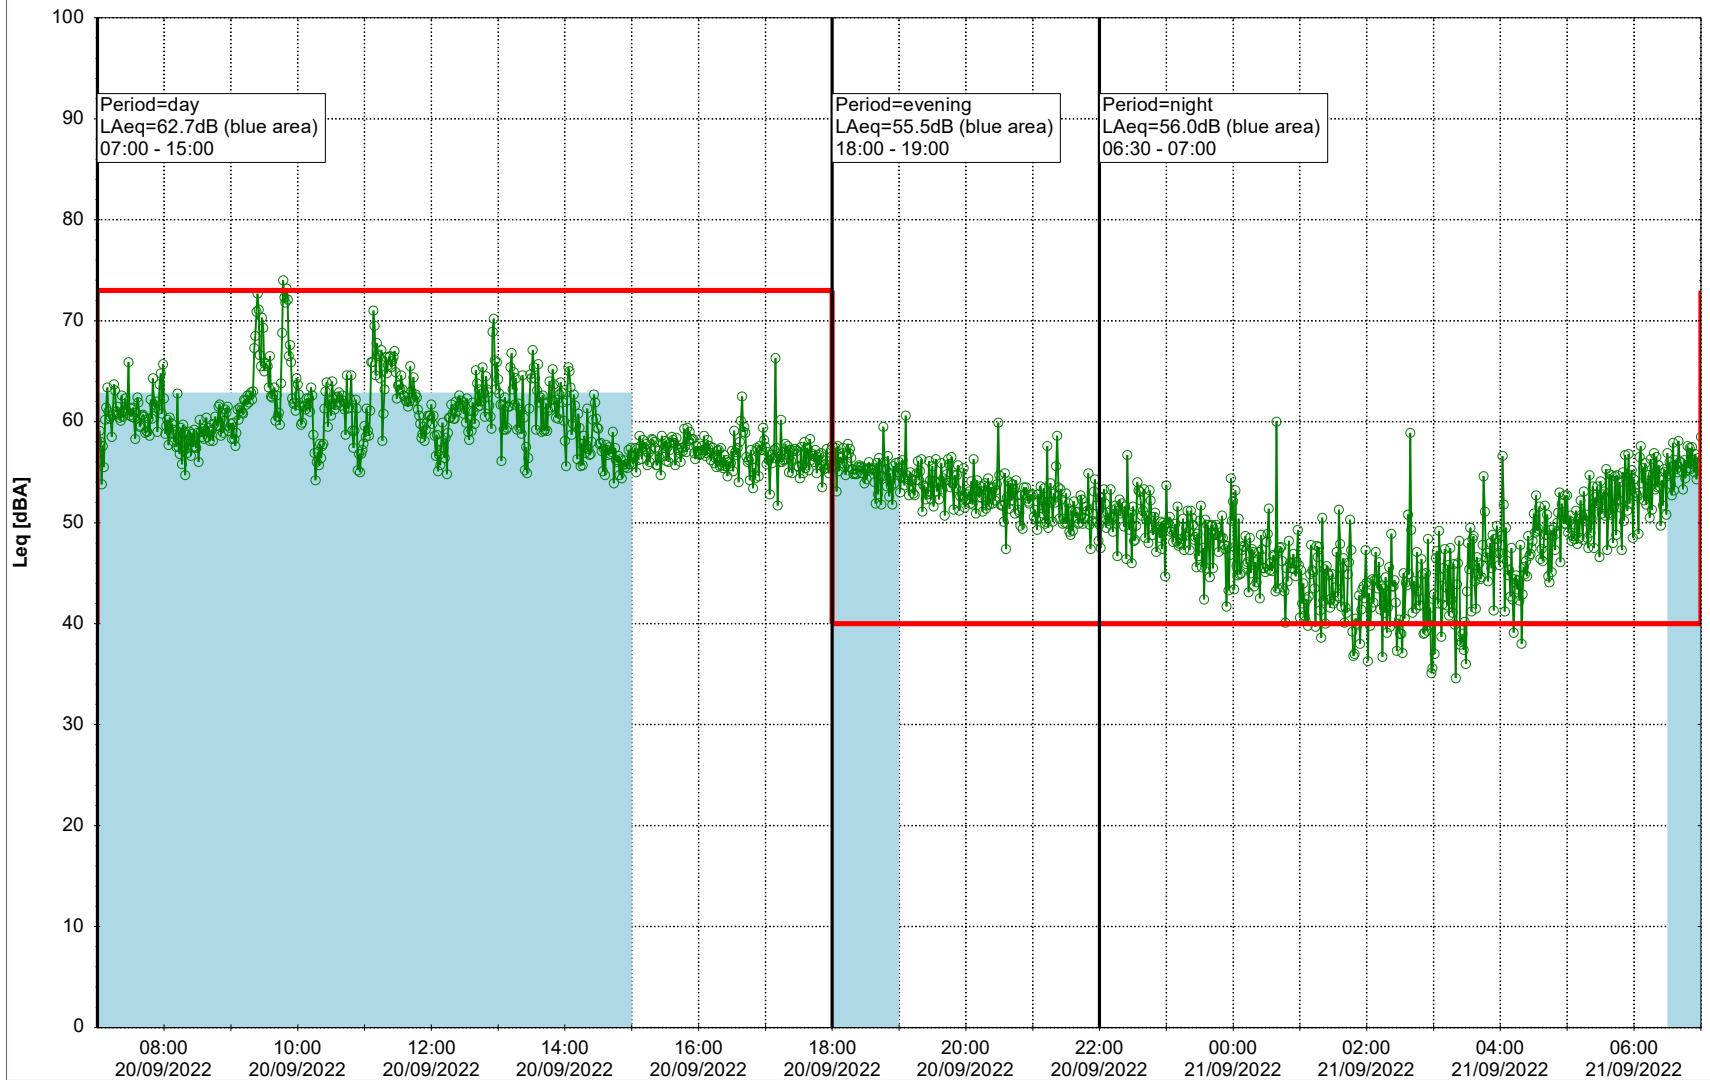

Plan View

Remarks

...

Noise Time Related Diagram

20/09/2022
21/09/2022

○○○ HOL_NS01

Project: Kronos Sydhavnen
Construction: Havneholmen
Location: N-V

Plan View

Remarks

...

Noise Time Related Diagram

21/09/2022
22/09/2022

○○○ HOL_NS01

Project: Kronos Sydhavnen
Construction: Havneholmen
Location: N-V

Plan View

Remarks

...

Noise Time Related Diagram

22/09/2022
23/09/2022

○○○ HOL_NS01

Project: Kronos Sydhavnen
Construction: Havneholmen
Location: N-V

Plan View

Remarks

...

Noise Time Related Diagram

23/09/2022
24/09/2022

○ ○ ○ ○ HOL_NS01

Project: Kronos Sydhavnen
Construction: Havneholmen
Location: N-V

Plan View

Remarks

...

Noise Time Related Diagram