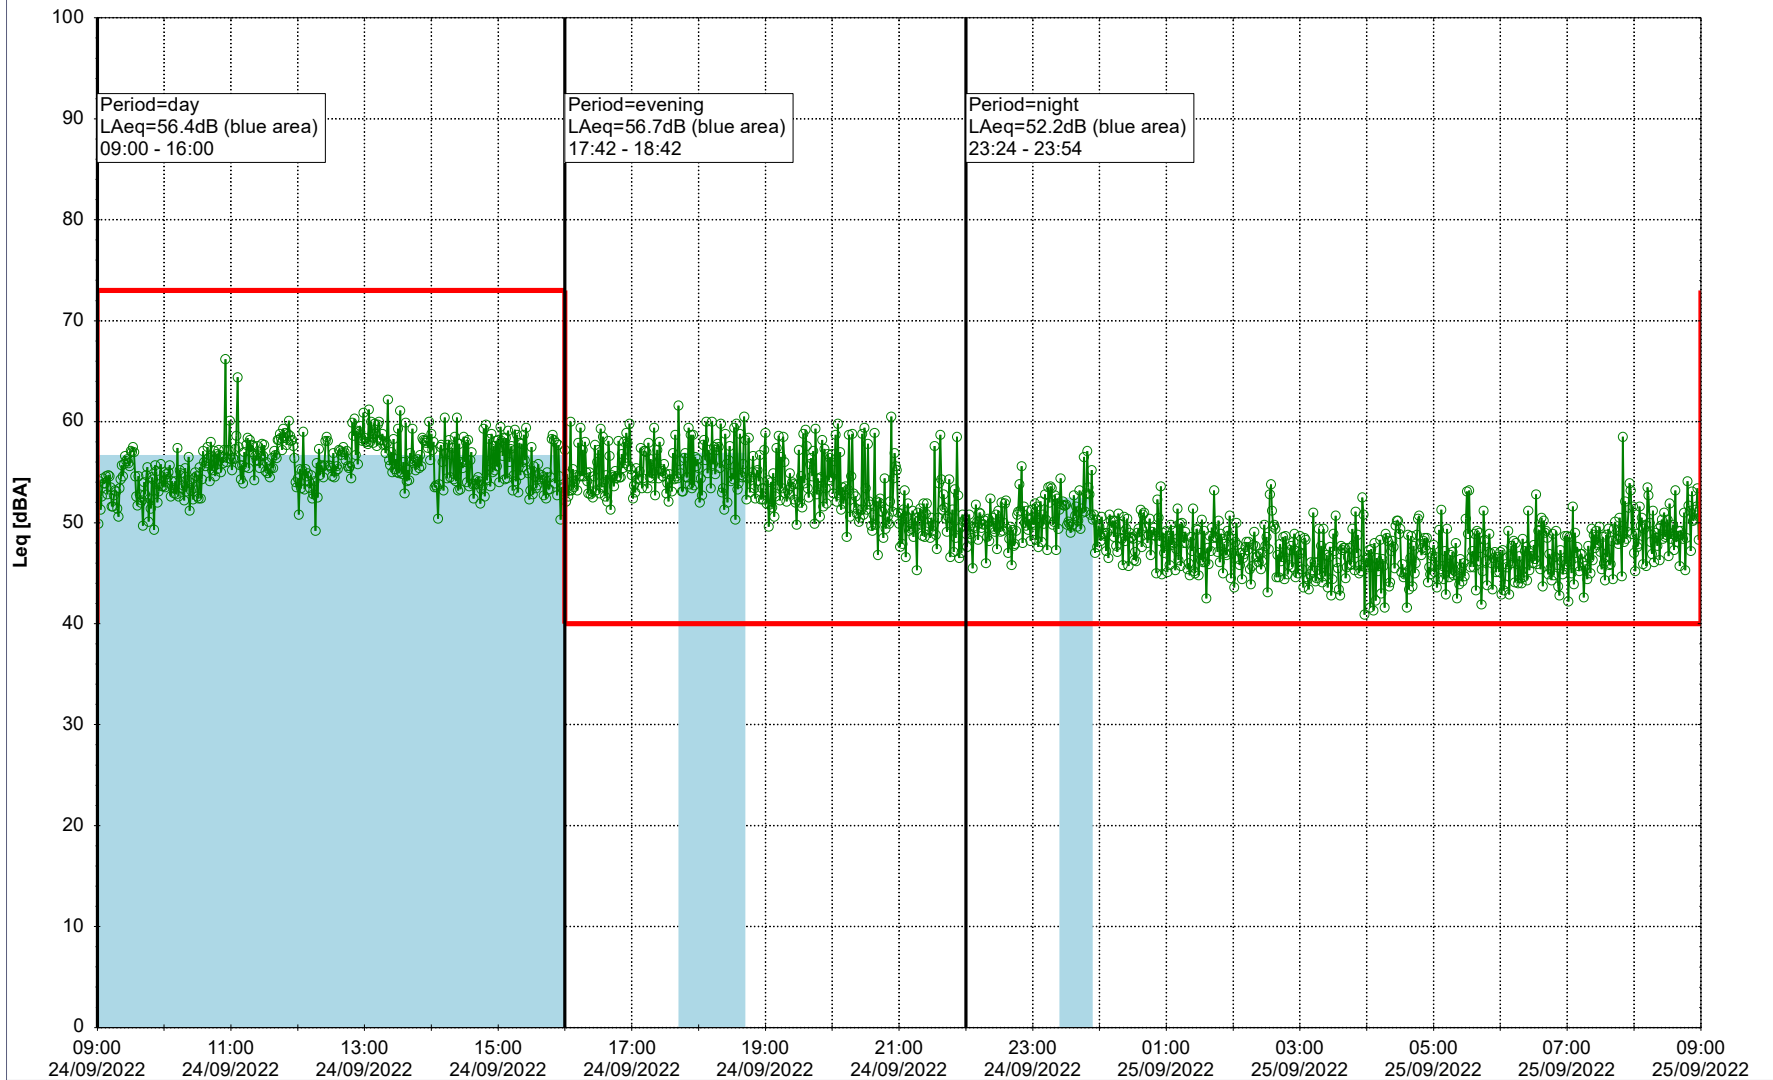

Noise Time Related Diagram

23/09/2022
24/09/2022

○ ○ ○ ○ HOL_NS01

Project: Kronos Sydhavnen
Construction: Havneholmen
Location: N-V

Plan View

Remarks

...

Noise Time Related Diagram

24/09/2022
25/09/2022

○ ○ ○ ○ HOL_NS01

Project: Kronos Sydhavnen
Construction: Havneholmen
Location: N-V

Plan View

Remarks

...

Noise Time Related Diagram

25/09/2022
26/09/2022