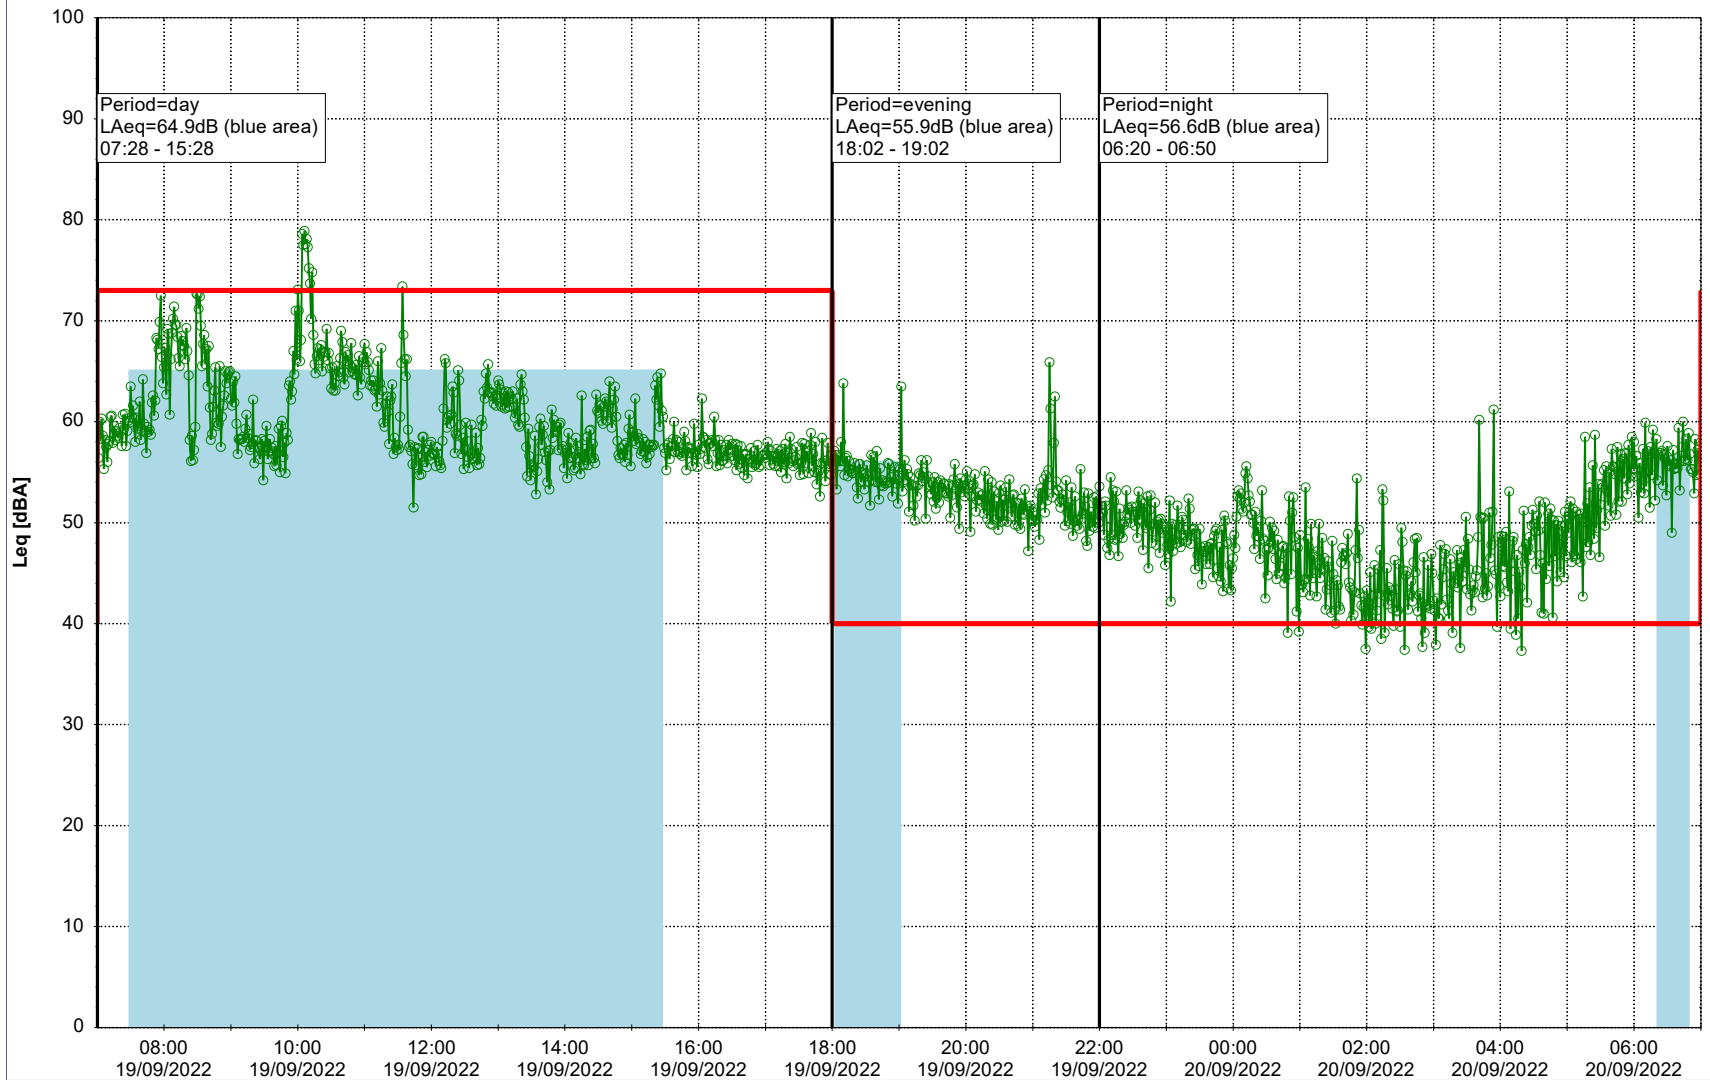

Project: Kronos Sydhavnen
Construction: Havneholmen
Location: N-V

Plan View

Remarks

...

Noise Time Related Diagram

19/09/2022
20/09/2022

○ ○ ○ ○ HOL_NS01

Project: Kronos Sydhavnen
Construction: Havneholmen
Location: N-V

Plan View

Remarks

...

Noise Time Related Diagram

20/09/2022
21/09/2022

○○○ HOL_NS01

Project: Kronos Sydhavnen
Construction: Havneholmen
Location: N-V

Plan View

Remarks

...

Noise Time Related Diagram

21/09/2022
22/09/2022

○○○ HOL_NS01

Project: Kronos Sydhavnen
Construction: Havneholmen
Location: N-V

Plan View

Remarks

Noise Time Related Diagram

23/09/2022
24/09/2022

○ ○ ○ ○ HOL_NS01

Project: Kronos Sydhavnen
Construction: Havneholmen
Location: N-V

Plan View

Remarks

...

Noise Time Related Diagram