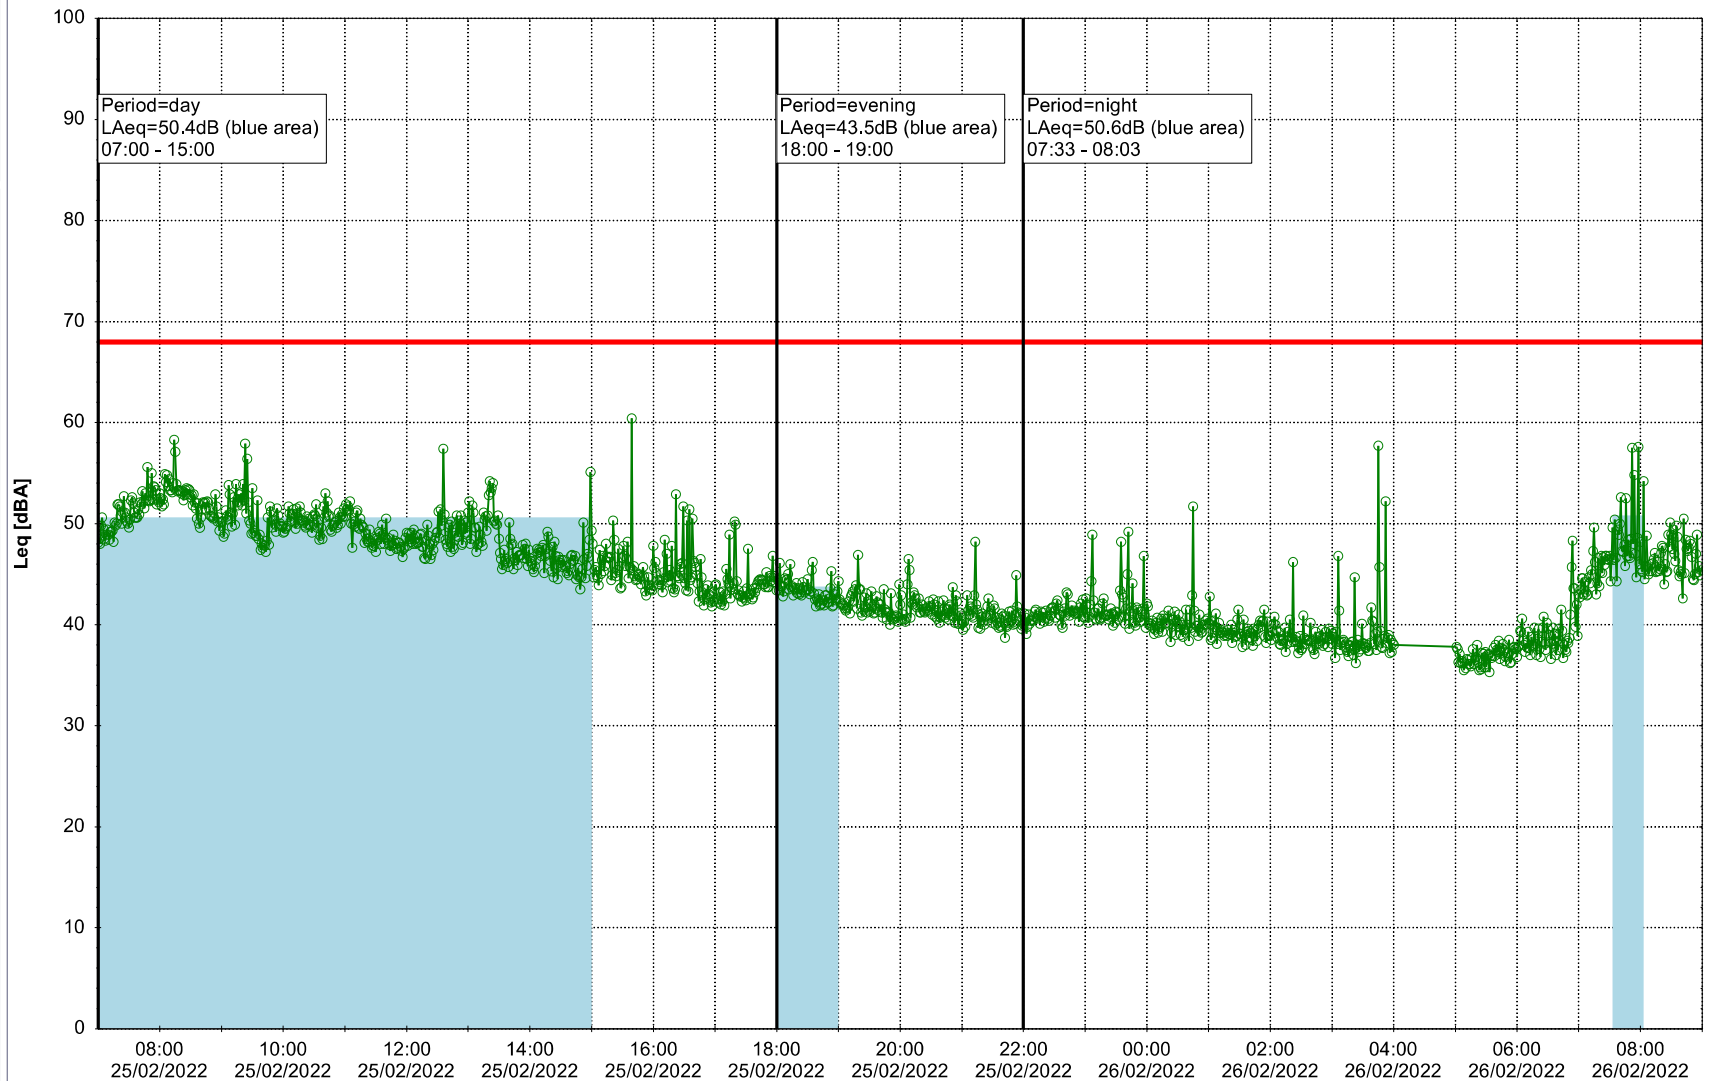

Plan View

Noise Time Related Diagram

24/02/2022
25/02/2022

○○○○ EBR-OVK_NS02

Project: Kronos Sydhavnen
Construction: Enghave Brygge
Location: N-V

Plan View

Remarks

...

Noise Time Related Diagram

25/02/2022
26/02/2022

○○○○ EBR-OVK_NS02

Project: Kronos Sydhavnen
Construction: Enghave Brygge
Location: N-V

Plan View

EBR-OVK_NS02

Remarks

...

Noise Time Related Diagram

26/02/2022
27/02/2022

○○○○ EBR-OVK_NS02

Project: Kronos Sydhavnen
Construction: Enghave Brygge
Location: N-V

Plan View

EBR-OVK_NS02

Remarks

...