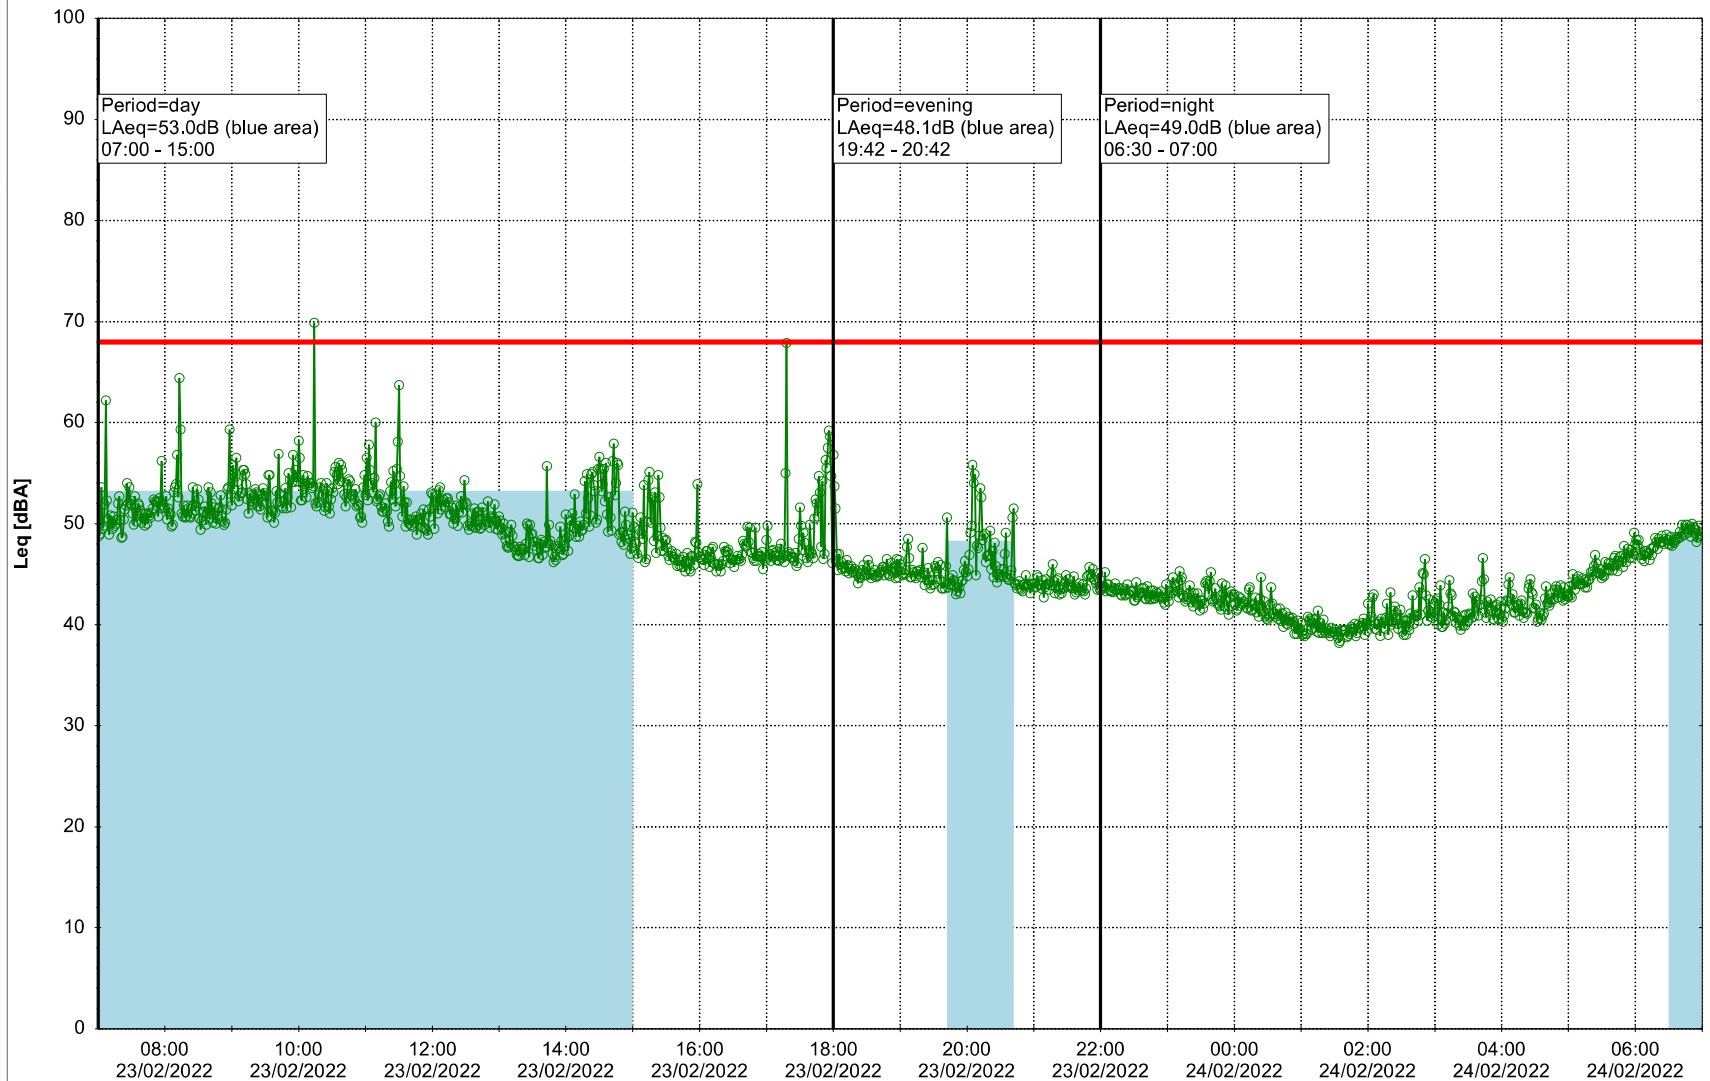

Plan View

EBR-OVK_NS02

Remarks

...

Noise Time Related Diagram

23/02/2022
24/02/2022

○○○ EBR-OVK_NS02

Project: Kronos Sydhavnen
Construction: Enghave Brygge
Location: N-V

Plan View

Noise Time Related Diagram

24/02/2022
25/02/2022

○○○○ EBR-OVK_NS02

Project: Kronos Sydhavnen
Construction: Enghave Brygge
Location: N-V

Plan View

Remarks

...