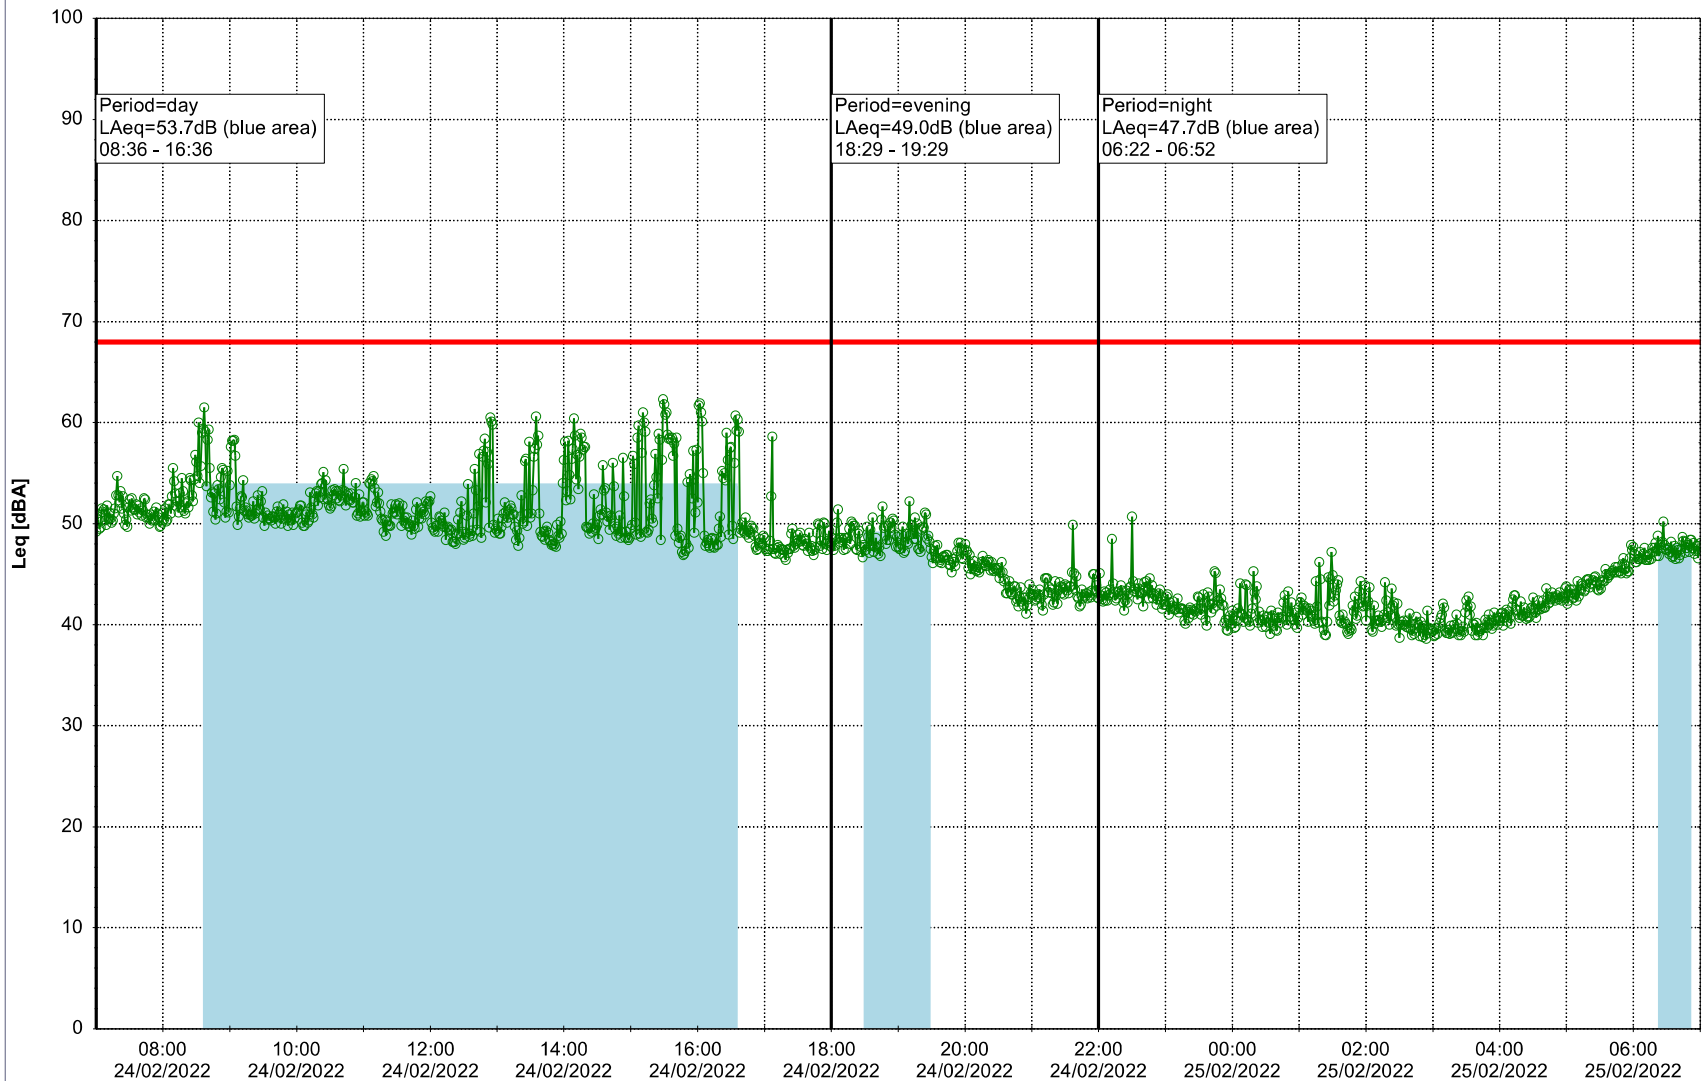

Plan View

EBR-OVK_NS02

Remarks

...

Noise Time Related Diagram

23/02/2022
24/02/2022

○○○ EBR-OVK_NS02

Project: Kronos Sydhavnen
Construction: Enghave Brygge
Location: N-V

Plan View

Noise Time Related Diagram

24/02/2022
25/02/2022

○○○○ EBR-OVK_NS02

Project: Kronos Sydhavnen
Construction: Enghave Brygge
Location: N-V

Plan View

Remarks

...