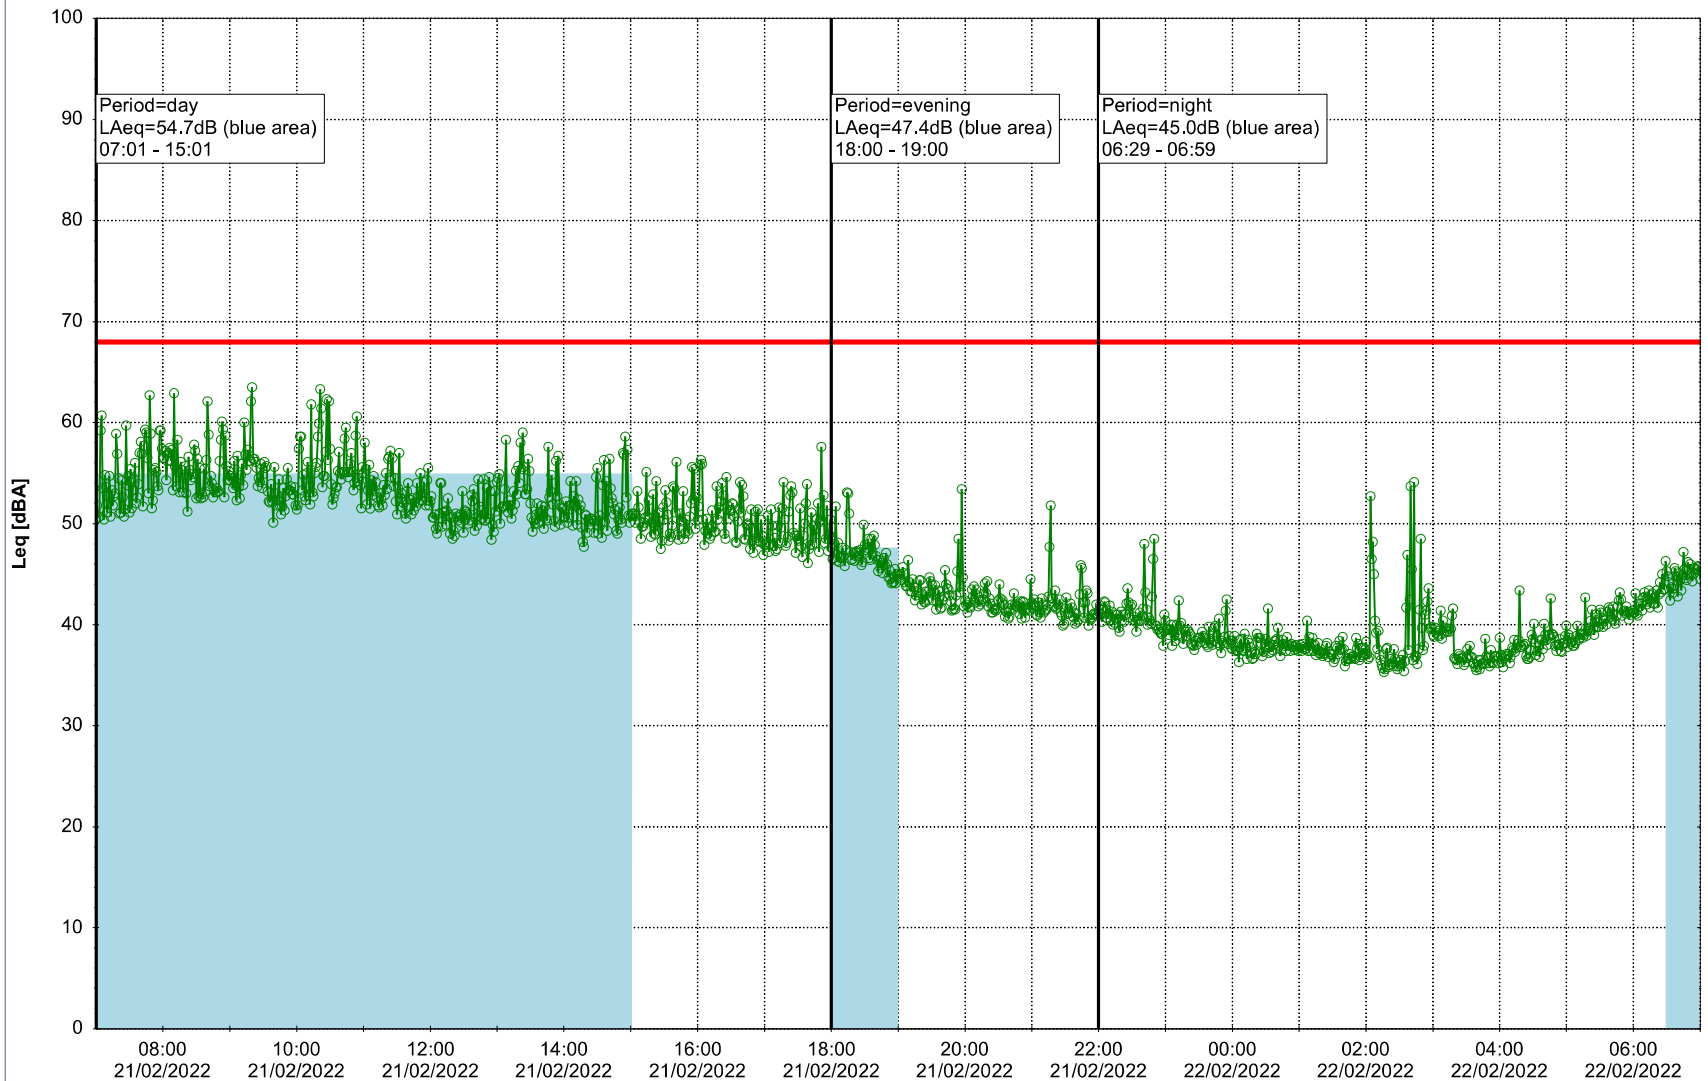

Project: Kronos Sydhavnen
Construction: Enghave Brygge
Location: N-V

Plan View

Noise Time Related Diagram

21/02/2022
22/02/2022

○○○ EBR-OVK_NS02

Remarks

...

Project: Kronos Sydhavnen
Construction: Enghave Brygge
Location: N-V

Plan View

EBR-OVK_NS02

Remarks

...

Noise Time Related Diagram

22/02/2022
23/02/2022

○○○○ EBR-OVK_NS02

Project: Kronos Sydhavnen
Construction: Enghave Brygge
Location: N-V

Plan View

EBR-OVK_NS02

Remarks

...

Noise Time Related Diagram

23/02/2022
24/02/2022

○○○ EBR-OVK_NS02

Project: Kronos Sydhavnen
Construction: Enghave Brygge
Location: N-V