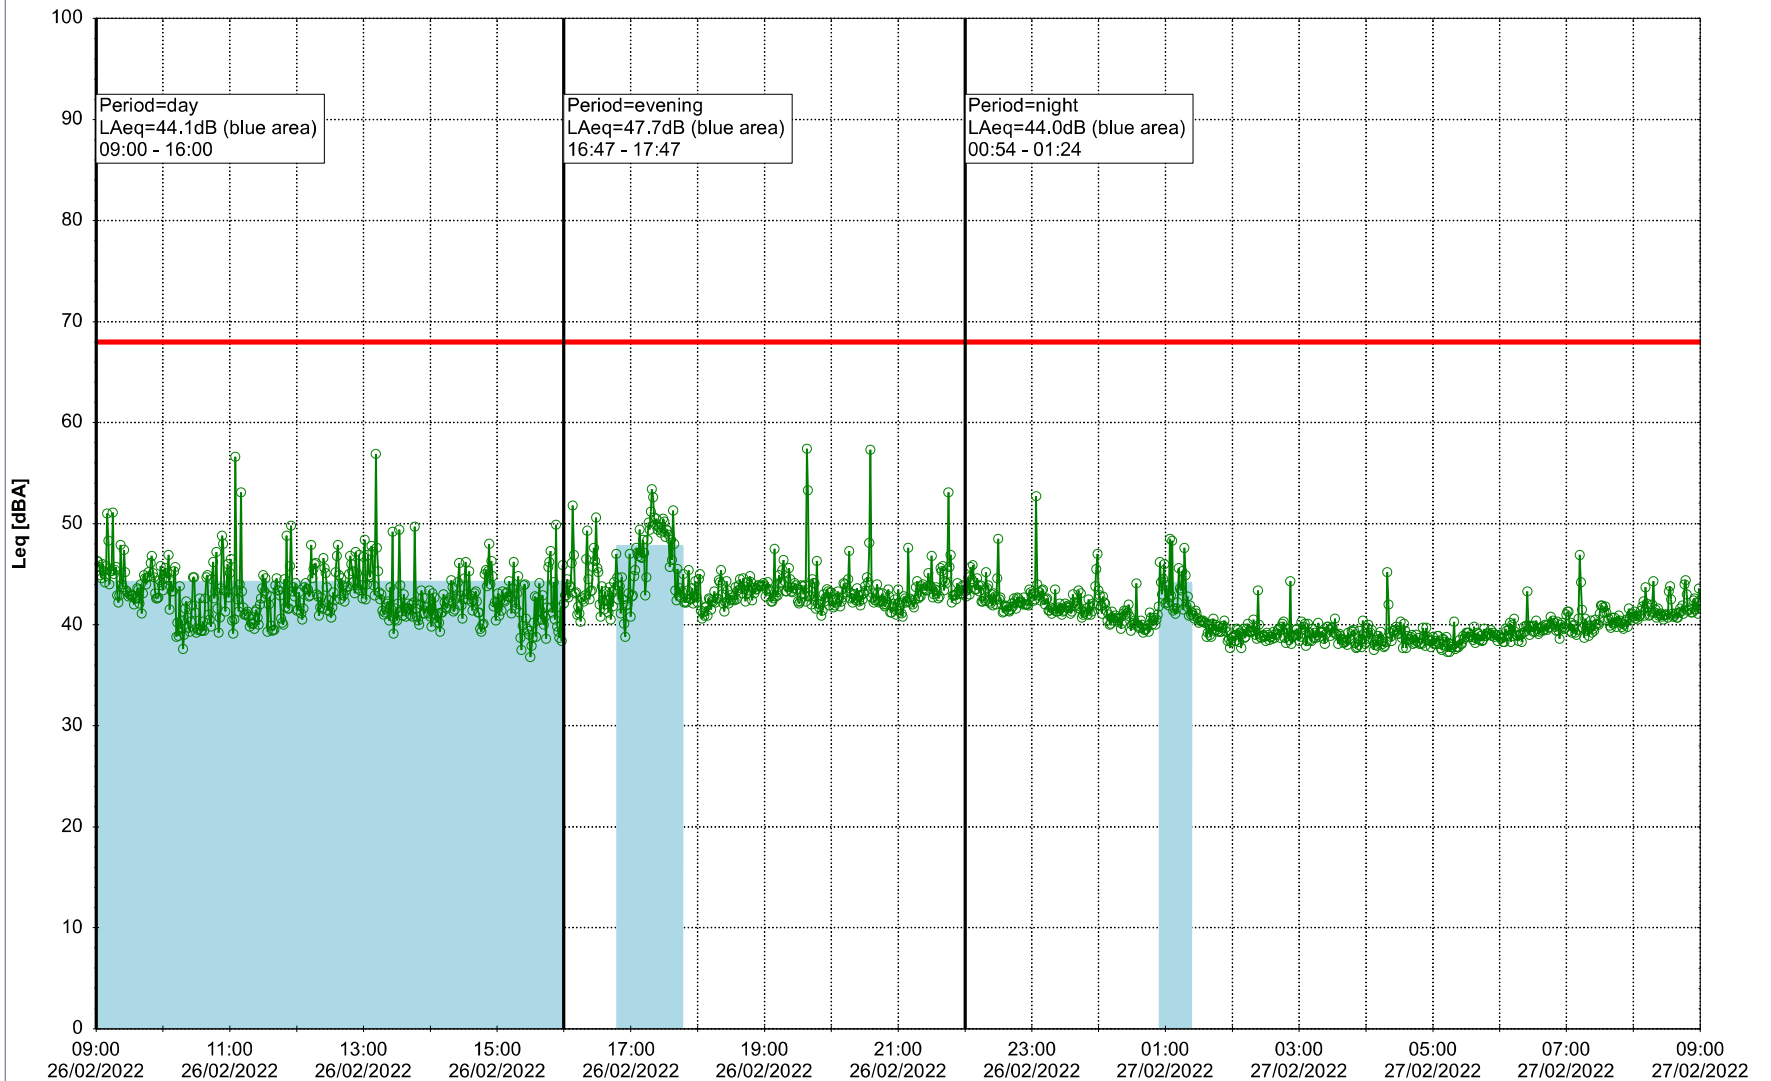

Noise Time Related Diagram

25/02/2022
26/02/2022

○○○○ EBR-OVK_NS02

Project: Kronos Sydhavnen
Construction: Enghave Brygge
Location: N-V

Plan View

EBR-OVK_NS02

Remarks

...

Noise Time Related Diagram

26/02/2022
27/02/2022

○○○○ EBR-OVK_NS02

Project: Kronos Sydhavnen
Construction: Enghave Brygge
Location: N-V

Plan View

EBR-OVK_NS02

Remarks

...