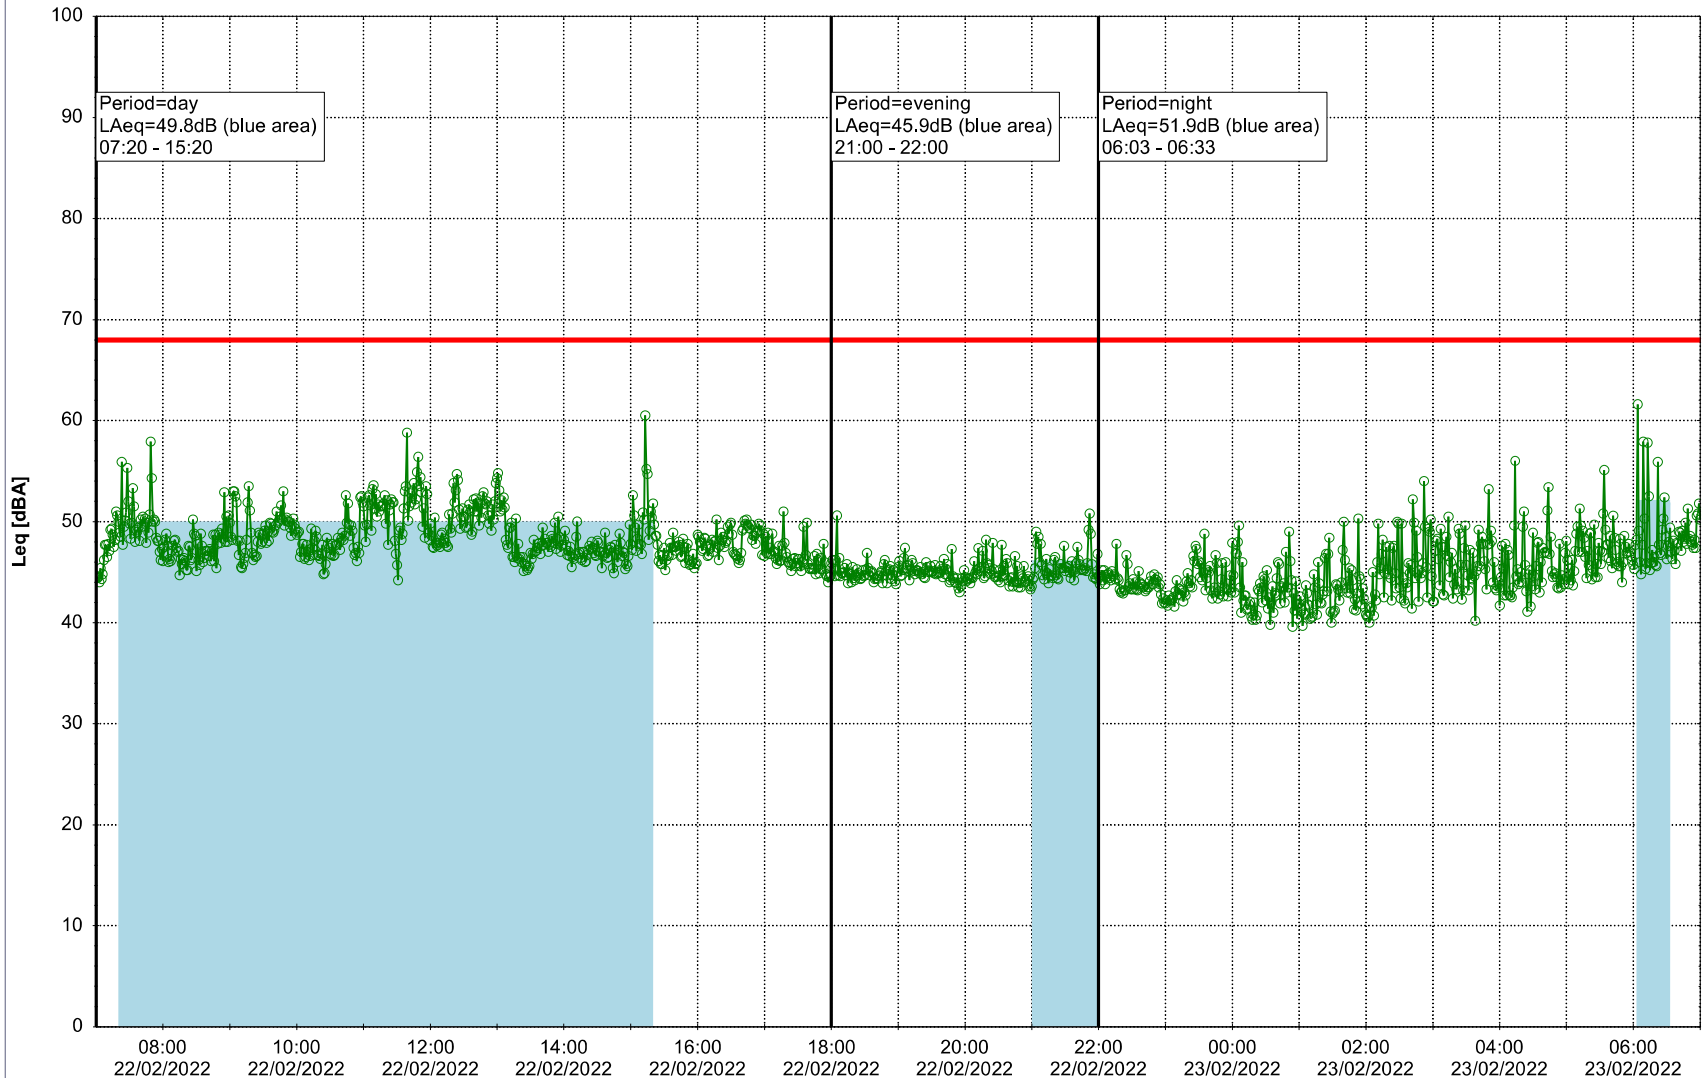

Plan View

EBR-OVK_NS02

Remarks

...

Noise Time Related Diagram

22/02/2022
23/02/2022

○○○○ EBR-OVK_NS02

Project: Kronos Sydhavnen
Construction: Enghave Brygge
Location: N-V

Plan View

EBR-OVK_NS02

Remarks

...

Noise Time Related Diagram

23/02/2022
24/02/2022

○○○ EBR-OVK_NS02

Project: Kronos Sydhavnen
Construction: Enghave Brygge
Location: N-V