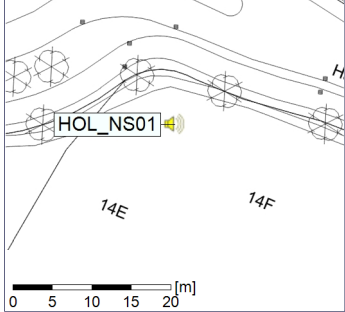

Remarks

...

Noise Time Related Diagram

15/06/2022
16/06/2022

○ ○ ○ ○ HOL_NS01

Project: Kronos Sydhavnen
Construction: Havneholmen
Location: N-V

Plan View

Remarks

...

Noise Time Related Diagram

16/06/2022
17/06/2022

○ ○ ○ ○ HOL_NS01

Project: Kronos Sydhavnen
Construction: Havneholmen
Location: N-V

Plan View

Remarks

...