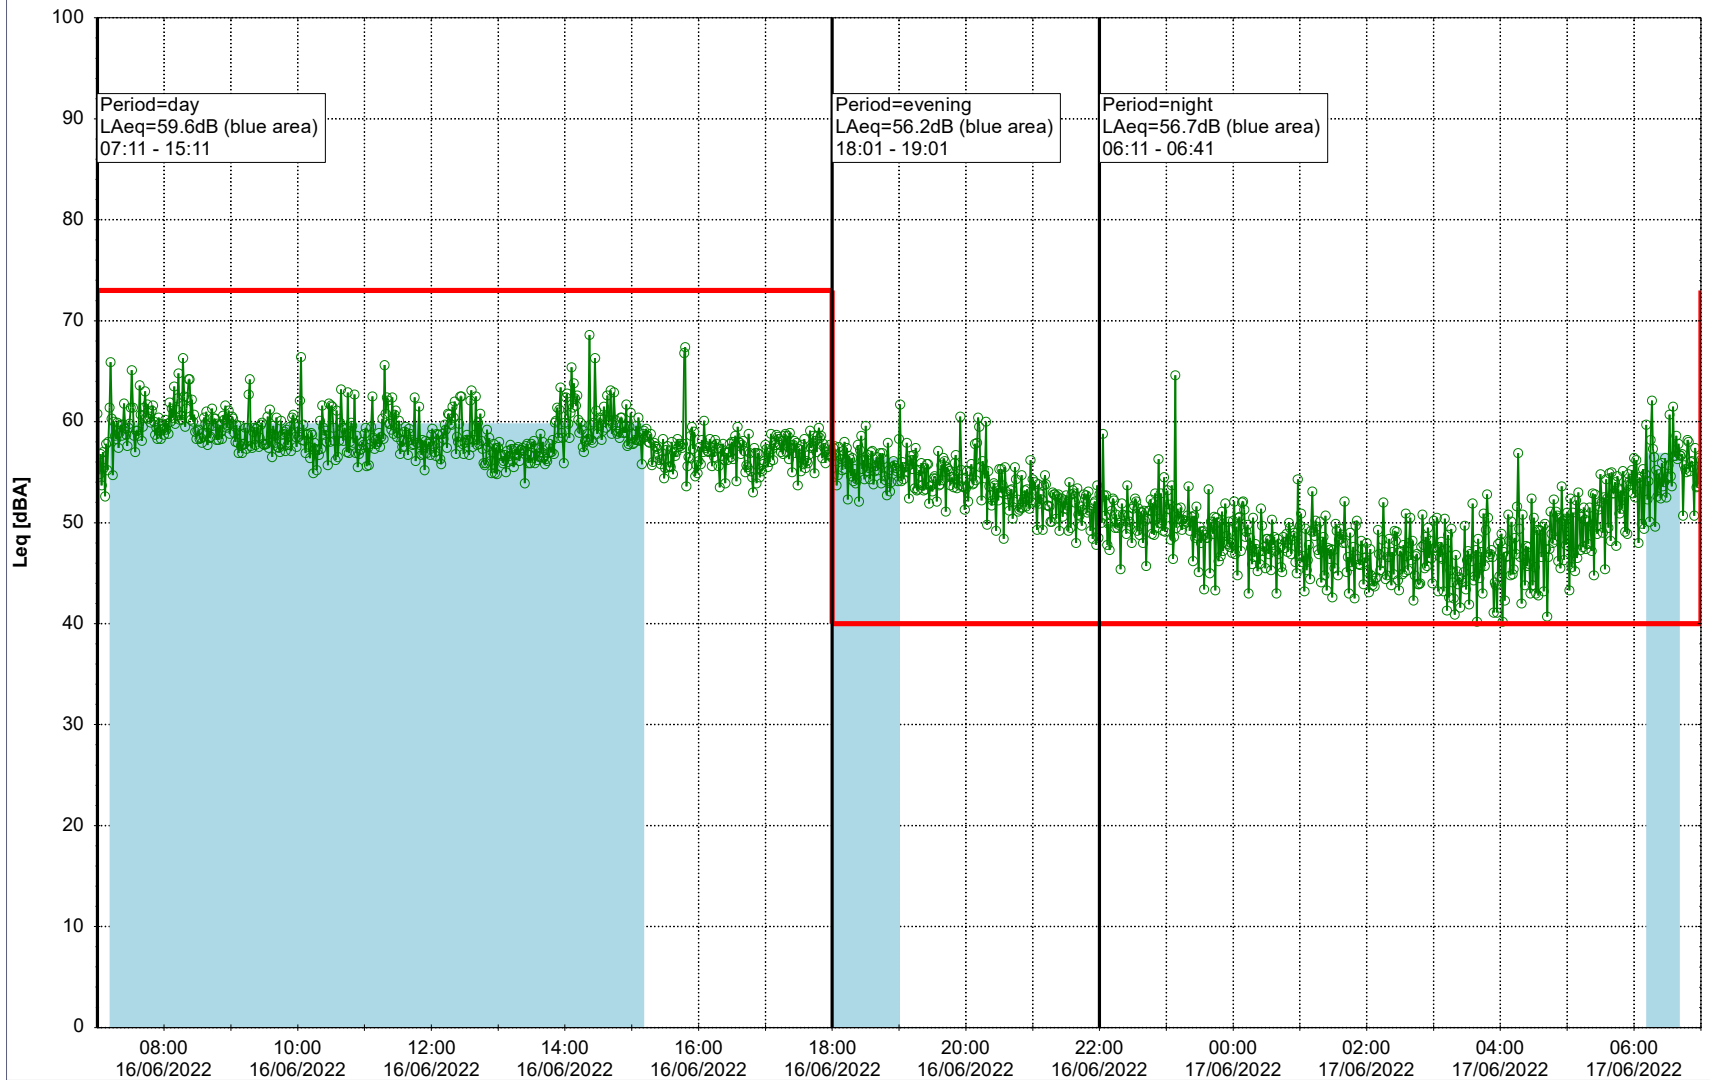

Remarks

...

Noise Time Related Diagram

15/06/2022
16/06/2022

○ ○ ○ ○ HOL_NS01

Project: Kronos Sydhavnen
Construction: Havneholmen
Location: N-V

Plan View

Remarks

...

Noise Time Related Diagram

16/06/2022
17/06/2022

○ ○ ○ ○ HOL_NS01

Project: Kronos Sydhavnen
Construction: Havneholmen
Location: N-V

Plan View

Remarks

...

Noise Time Related Diagram

17/06/2022
18/06/2022

○ ○ ○ ○ HOL_NS01

Project: Kronos Sydhavnen
Construction: Havneholmen
Location: N-V

Plan View

Remarks

...

Noise Time Related Diagram