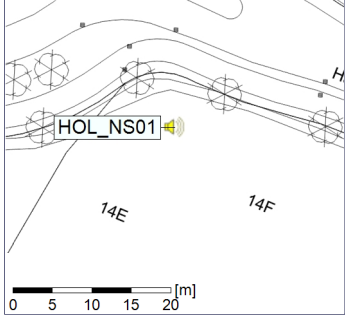

Project: Kronos Sydhavnen
Construction: Havneholmen
Location: N-V

13/06/2022
14/06/2022

Plan View

Remarks

...

Noise Time Related Diagram

○ ○ ○ ○ HOL_NS01

Project: Kronos Sydhavnen
Construction: Havneholmen
Location: N-V

Plan View

Remarks

...

Noise Time Related Diagram

14/06/2022
15/06/2022

○ ○ ○ ○ HOL_NS01

Project: Kronos Sydhavnen
Construction: Havneholmen
Location: N-V

Plan View