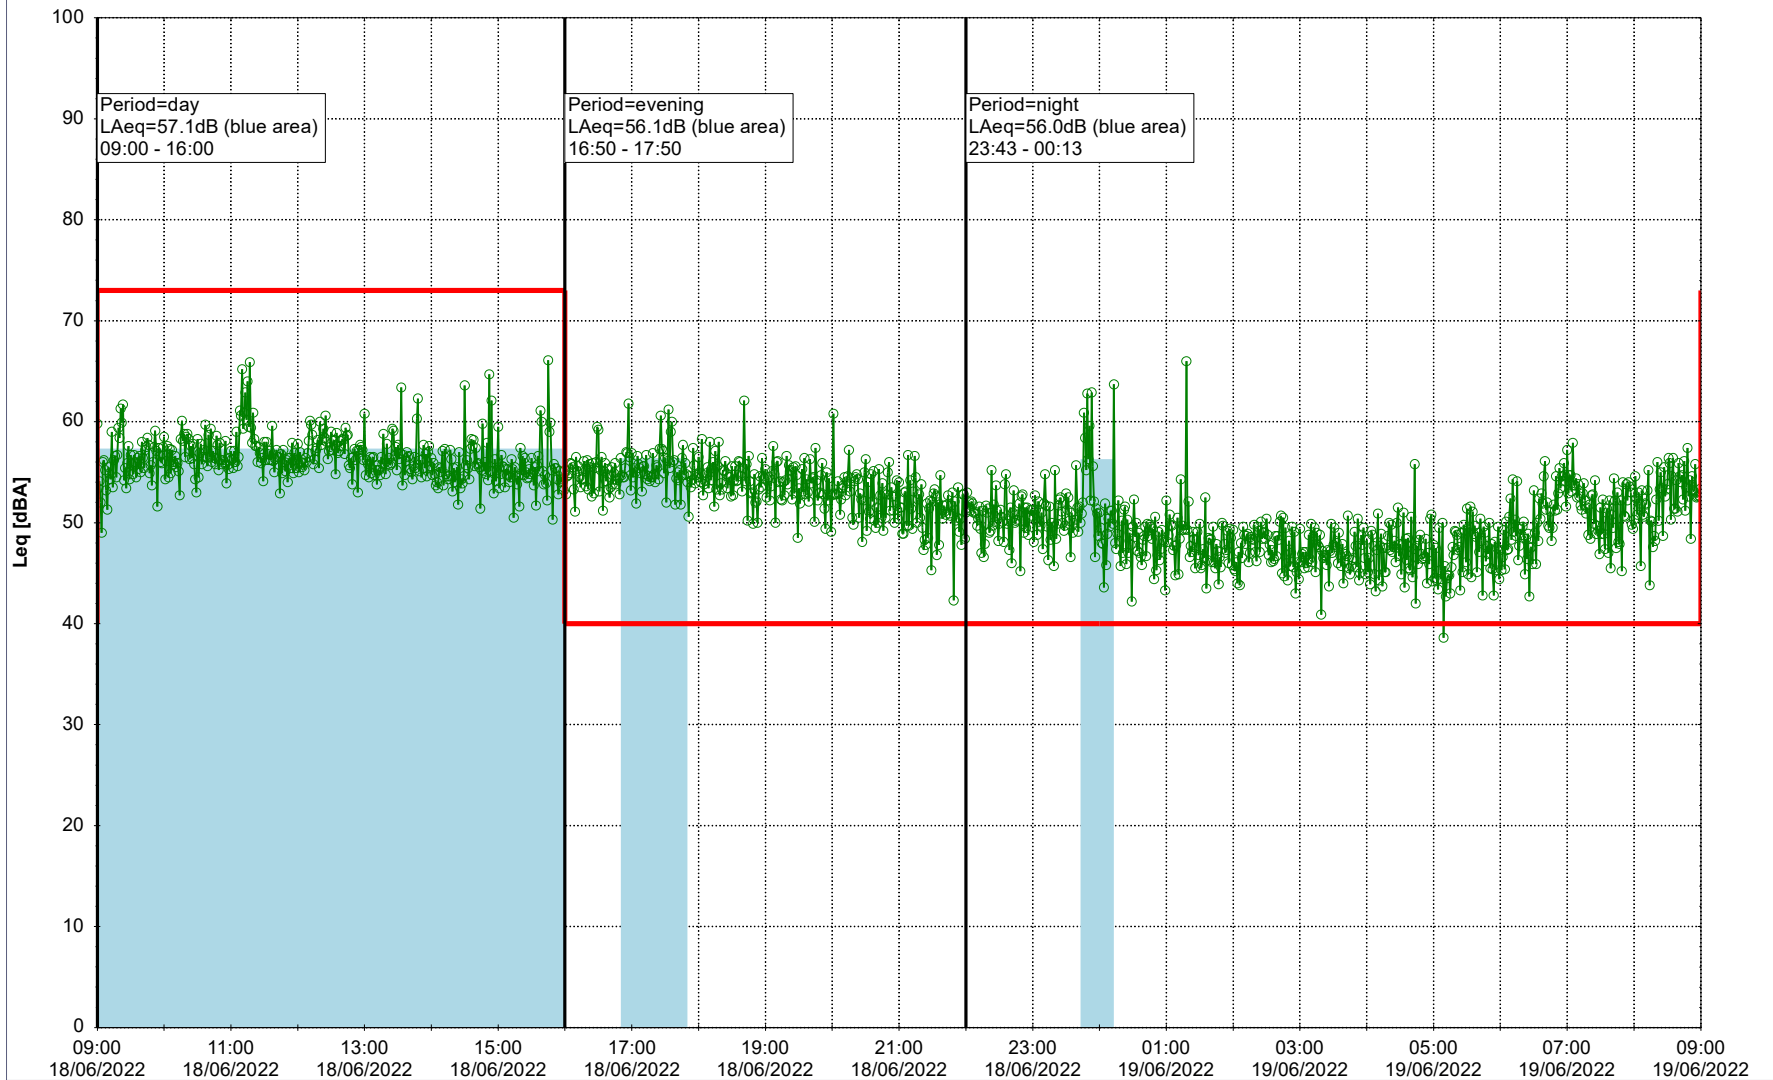

Noise Time Related Diagram

17/06/2022
18/06/2022

○ ○ ○ ○ HOL_NS01

Project: Kronos Sydhavnen
Construction: Havneholmen
Location: N-V

Plan View

Remarks

...

Noise Time Related Diagram

18/06/2022
19/06/2022

○ ○ ○ ○ HOL_NS01

Project: Kronos Sydhavnen
Construction: Havneholmen
Location: N-V

Plan View

Remarks

...

Noise Time Related Diagram

19/06/2022
20/06/2022