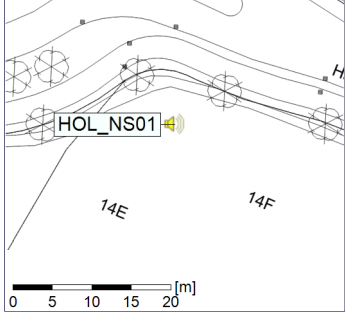

Plan View

Remarks

...

Noise Time Related Diagram

14/06/2022
15/06/2022

○ ○ ○ ○ HOL_NS01

Project: Kronos Sydhavnen
Construction: Havneholmen
Location: N-V

Plan View