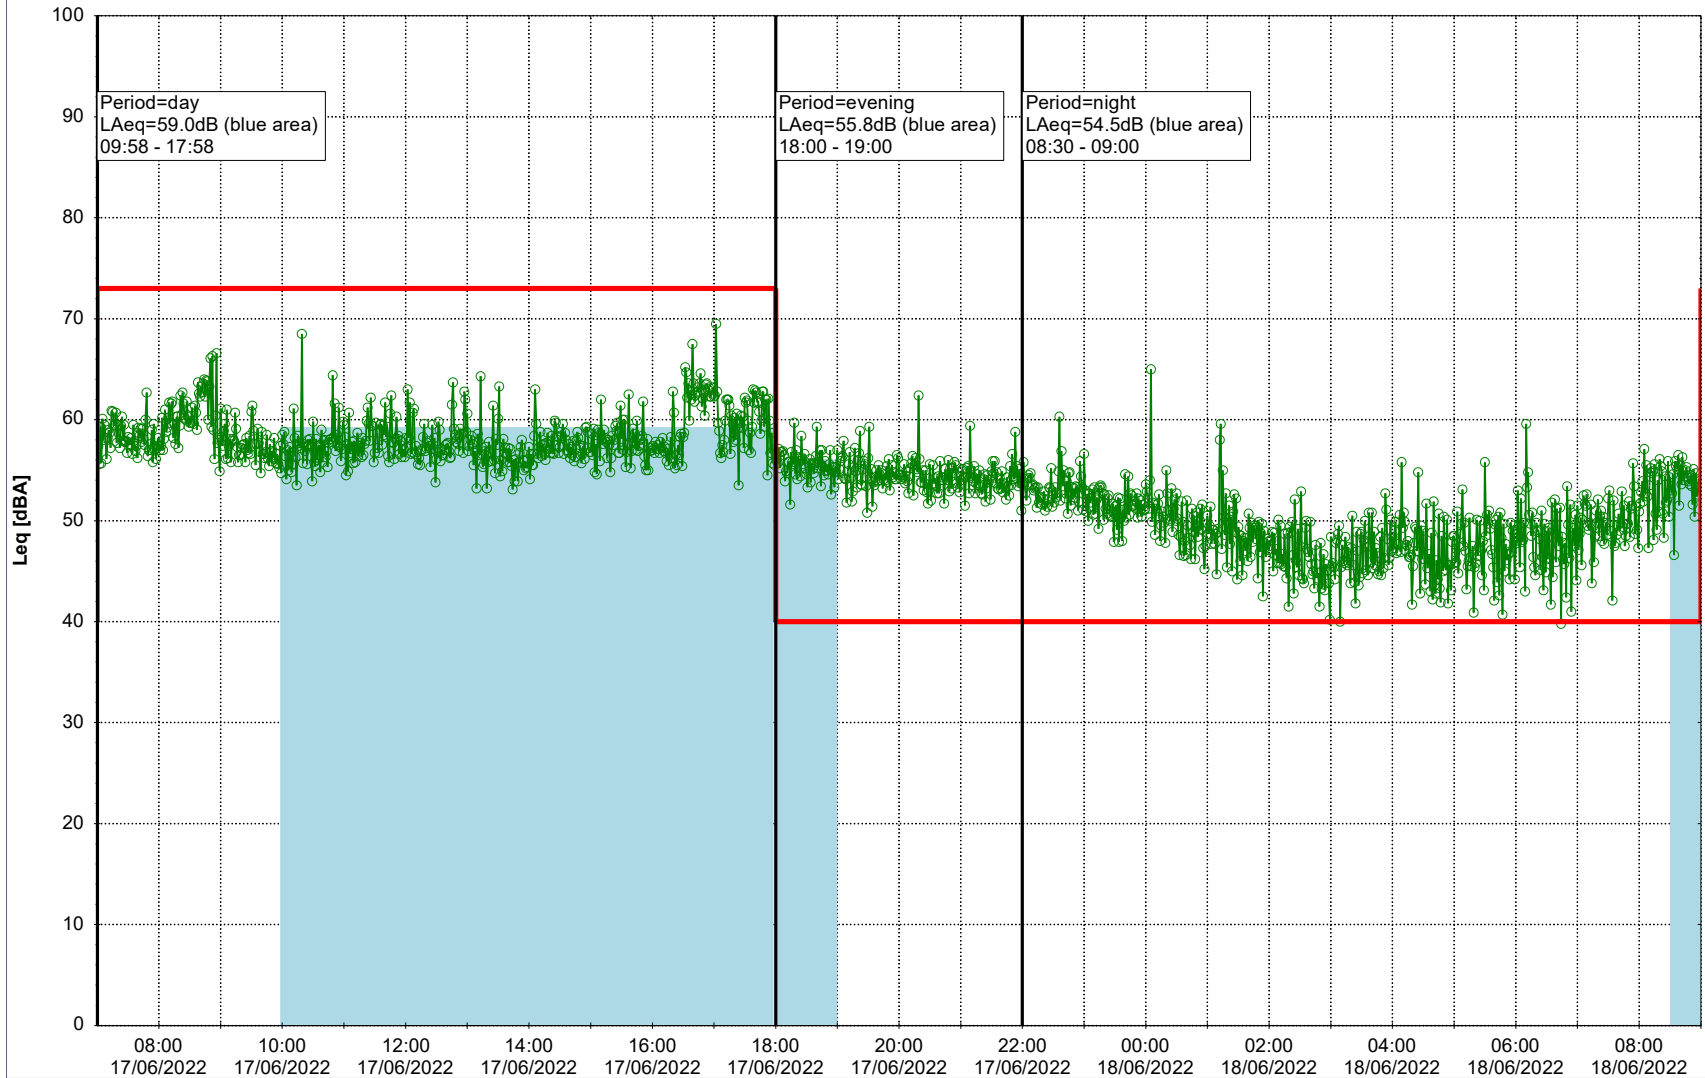

...

Noise Time Related Diagram

16/06/2022
17/06/2022

○ ○ ○ ○ HOL_NS01

Project: Kronos Sydhavnen
Construction: Havneholmen
Location: N-V

Plan View

Remarks

...

Noise Time Related Diagram

17/06/2022
18/06/2022

○ ○ ○ ○ HOL_NS01

Project: Kronos Sydhavnen
Construction: Havneholmen
Location: N-V

Plan View

Remarks

...

Noise Time Related Diagram