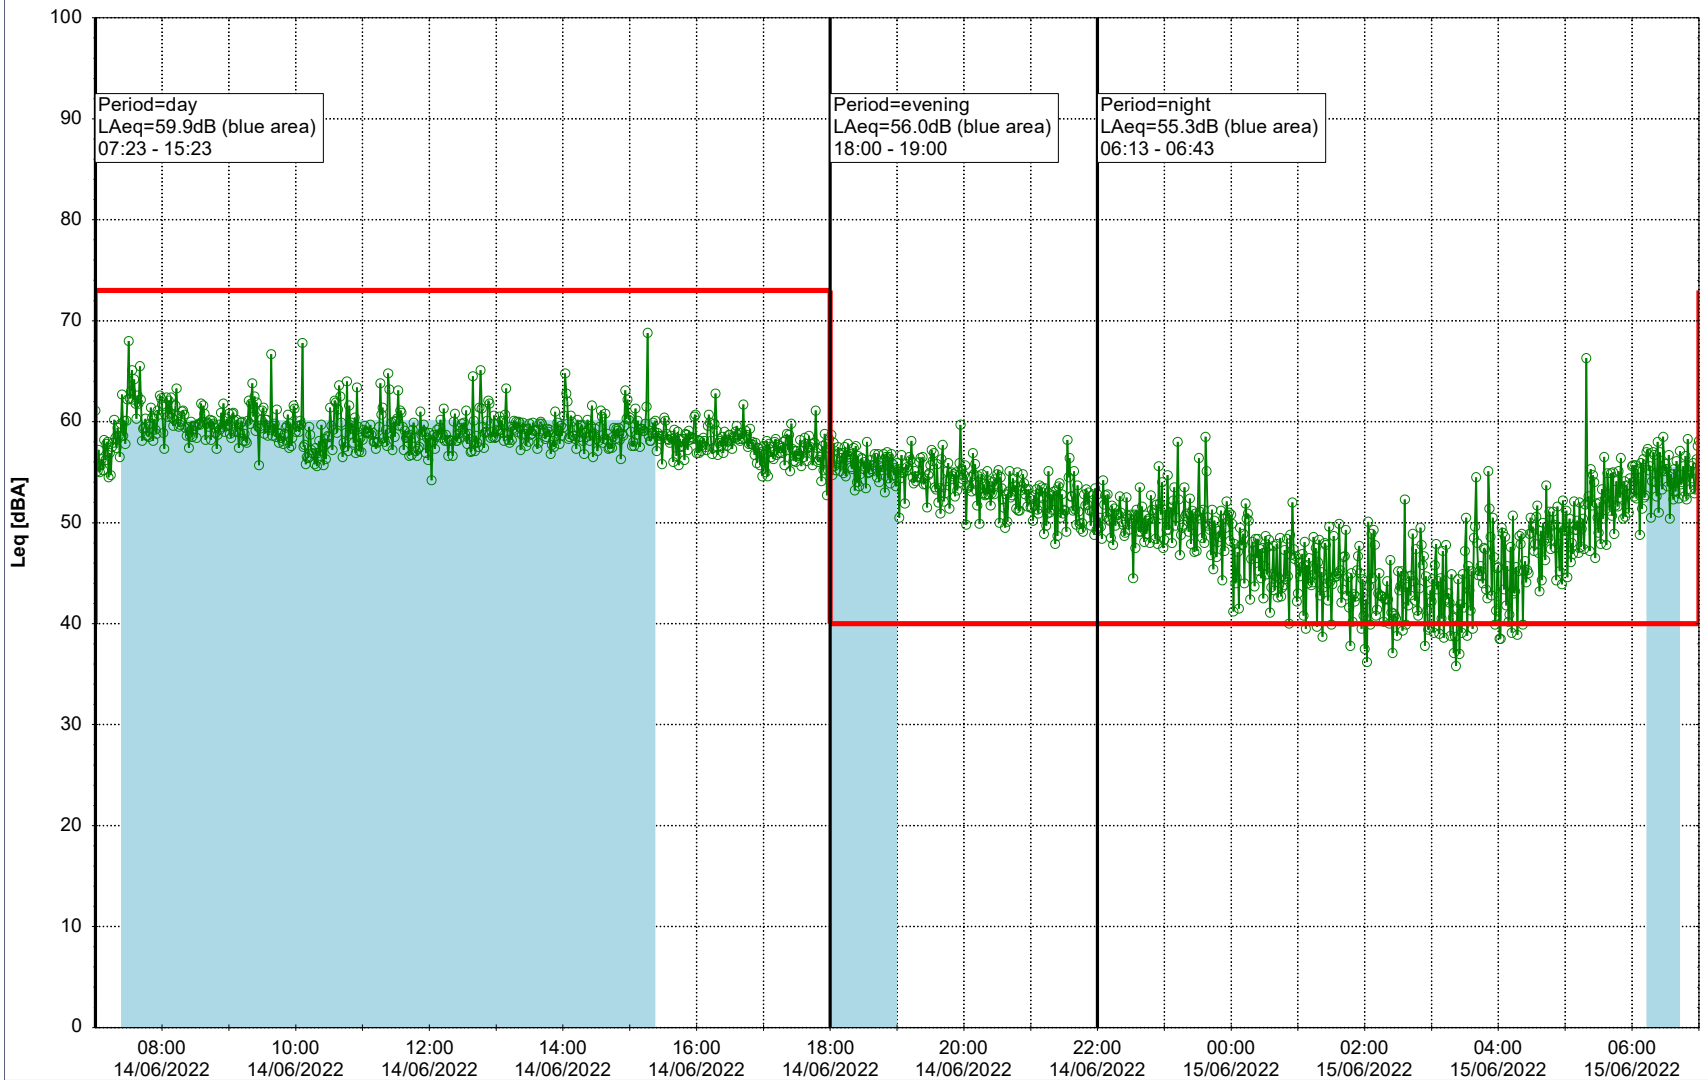

Plan View

Remarks

...

Noise Time Related Diagram

14/06/2022
15/06/2022

○ ○ ○ ○ HOL_NS01

Project: Kronos Sydhavnen
Construction: Havneholmen
Location: N-V

Plan View

Remarks

...

Noise Time Related Diagram

15/06/2022
16/06/2022

○ ○ ○ ○ HOL_NS01

Project: Kronos Sydhavnen
Construction: Havneholmen
Location: N-V

Plan View

Remarks

...

Noise Time Related Diagram

16/06/2022
17/06/2022

○ ○ ○ ○ HOL_NS01

Project: Kronos Sydhavnen
Construction: Havneholmen
Location: N-V

Plan View

Remarks

...

Noise Time Related Diagram

17/06/2022
18/06/2022

○ ○ ○ ○ HOL_NS01

Project: Kronos Sydhavnen
Construction: Havneholmen
Location: N-V

Plan View

Remarks

...

Noise Time Related Diagram