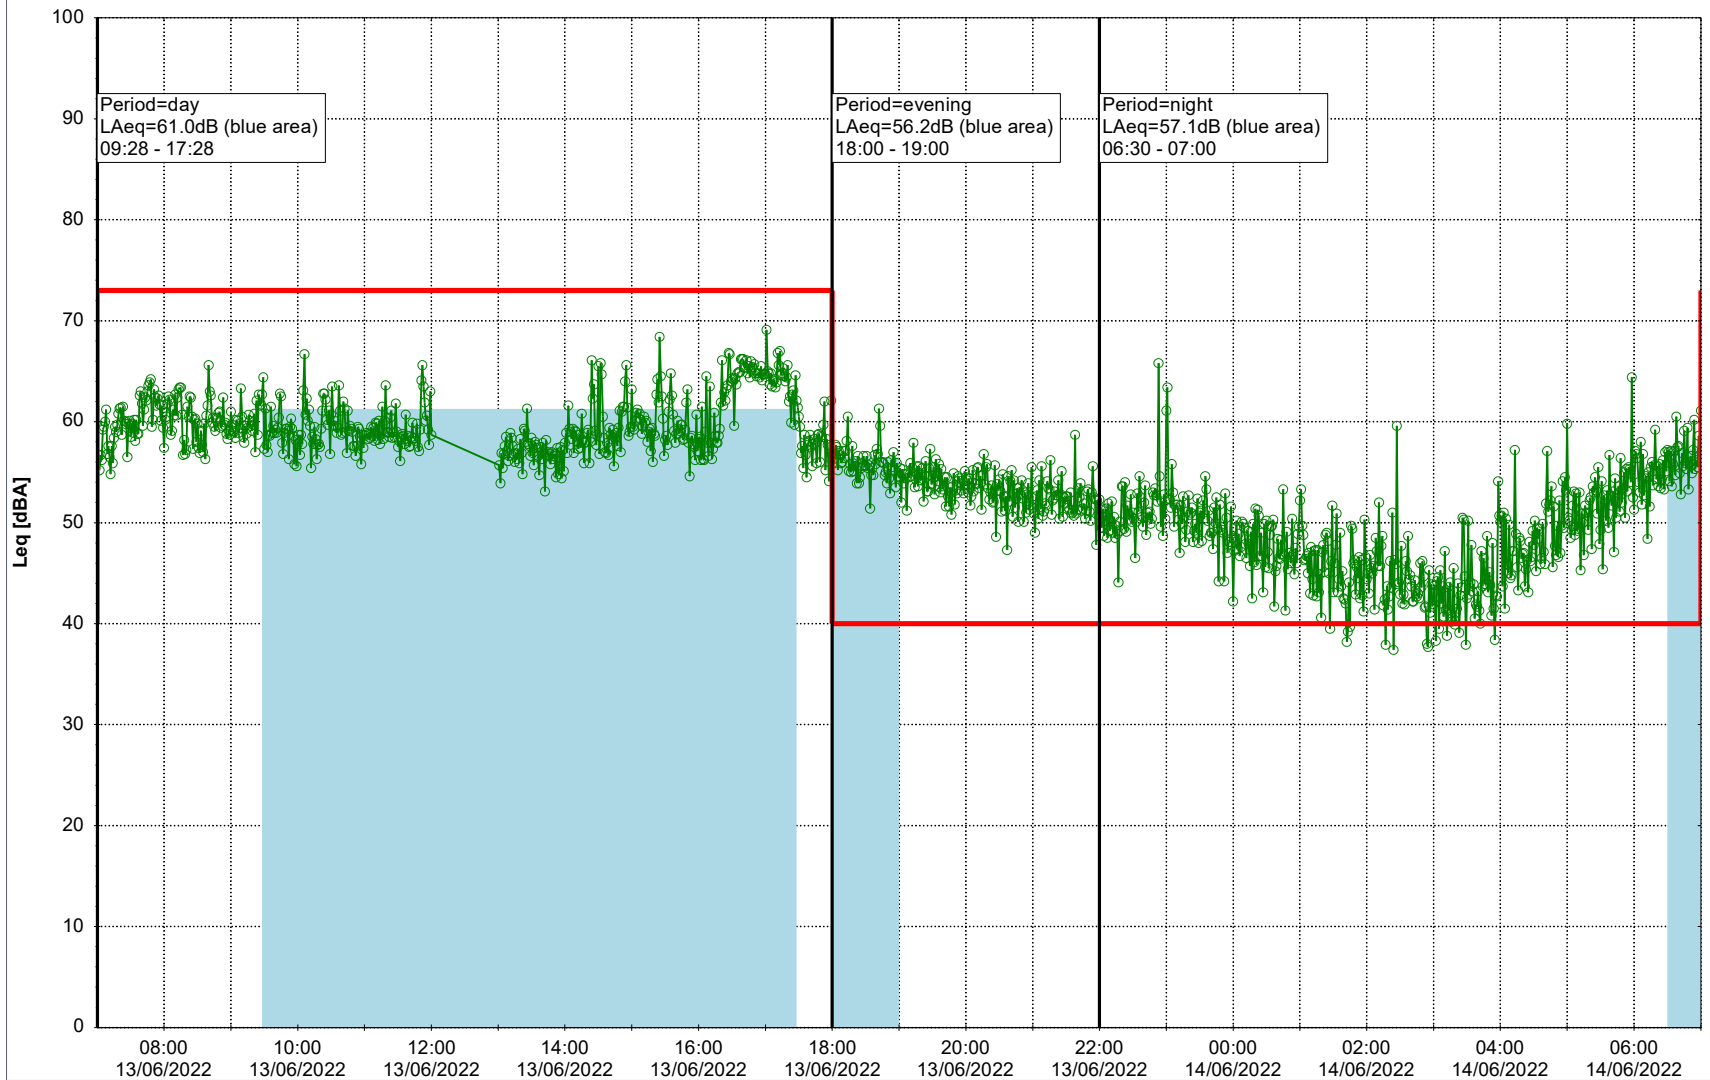

Project: Kronos Sydhavnen
Construction: Havneholmen
Location: N-V

13/06/2022
14/06/2022

Plan View

Remarks

...

Noise Time Related Diagram

○ ○ ○ ○ HOL_NS01

Project: Kronos Sydhavnen
Construction: Havneholmen
Location: N-V

Plan View

Remarks

...

Noise Time Related Diagram

14/06/2022
15/06/2022

○ ○ ○ ○ HOL_NS01

Project: Kronos Sydhavnen
Construction: Havneholmen
Location: N-V

Plan View

Remarks

...

Noise Time Related Diagram

15/06/2022
16/06/2022

○ ○ ○ ○ HOL_NS01

Project: Kronos Sydhavnen
Construction: Havneholmen
Location: N-V

Plan View

Remarks

Noise Time Related Diagram

17/06/2022
18/06/2022

○ ○ ○ ○ HOL_NS01

Project: Kronos Sydhavnen
Construction: Havneholmen
Location: N-V

Plan View

Remarks

...

Noise Time Related Diagram