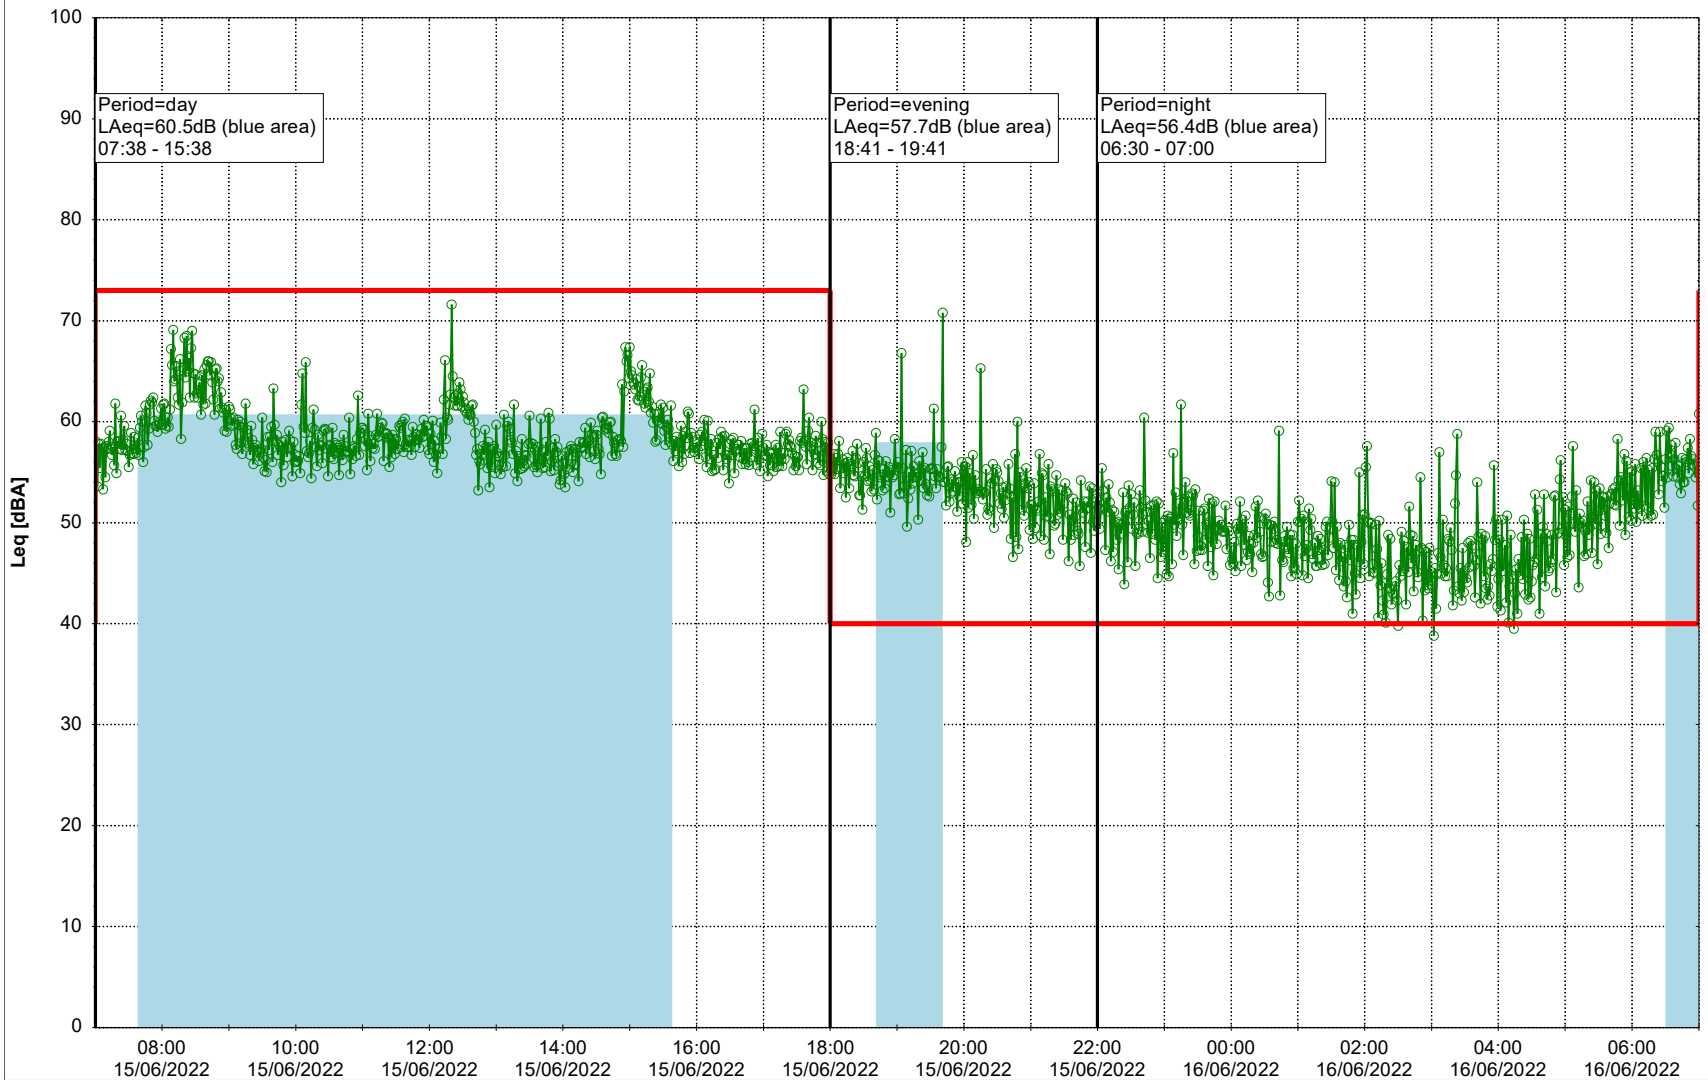

Plan View

Remarks

...

Noise Time Related Diagram

14/06/2022
15/06/2022

○ ○ ○ ○ HOL_NS01

Project: Kronos Sydhavnen
Construction: Havneholmen
Location: N-V

Plan View

Remarks

...

Noise Time Related Diagram

15/06/2022
16/06/2022

○ ○ ○ ○ HOL_NS01

Project: Kronos Sydhavnen
Construction: Havneholmen
Location: N-V

Plan View

Remarks

Noise Time Related Diagram

17/06/2022
18/06/2022

○ ○ ○ ○ HOL_NS01

Project: Kronos Sydhavnen
Construction: Havneholmen
Location: N-V

Plan View

Remarks

...

Noise Time Related Diagram