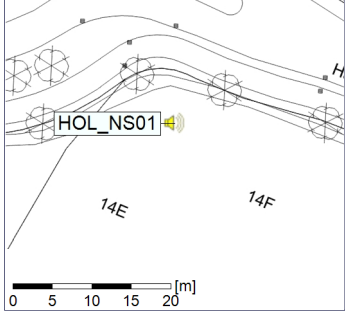

Project: Kronos Sydhavnen
Construction: Havneholmen
Location: N-V

13/06/2022
14/06/2022

Plan View

Remarks

...

Noise Time Related Diagram

○ ○ ○ ○ HOL_NS01

Project: Kronos Sydhavnen
Construction: Havneholmen
Location: N-V

Plan View

Remarks

...

Noise Time Related Diagram

14/06/2022
15/06/2022

○ ○ ○ ○ HOL_NS01

Project: Kronos Sydhavnen
Construction: Havneholmen
Location: N-V

Plan View