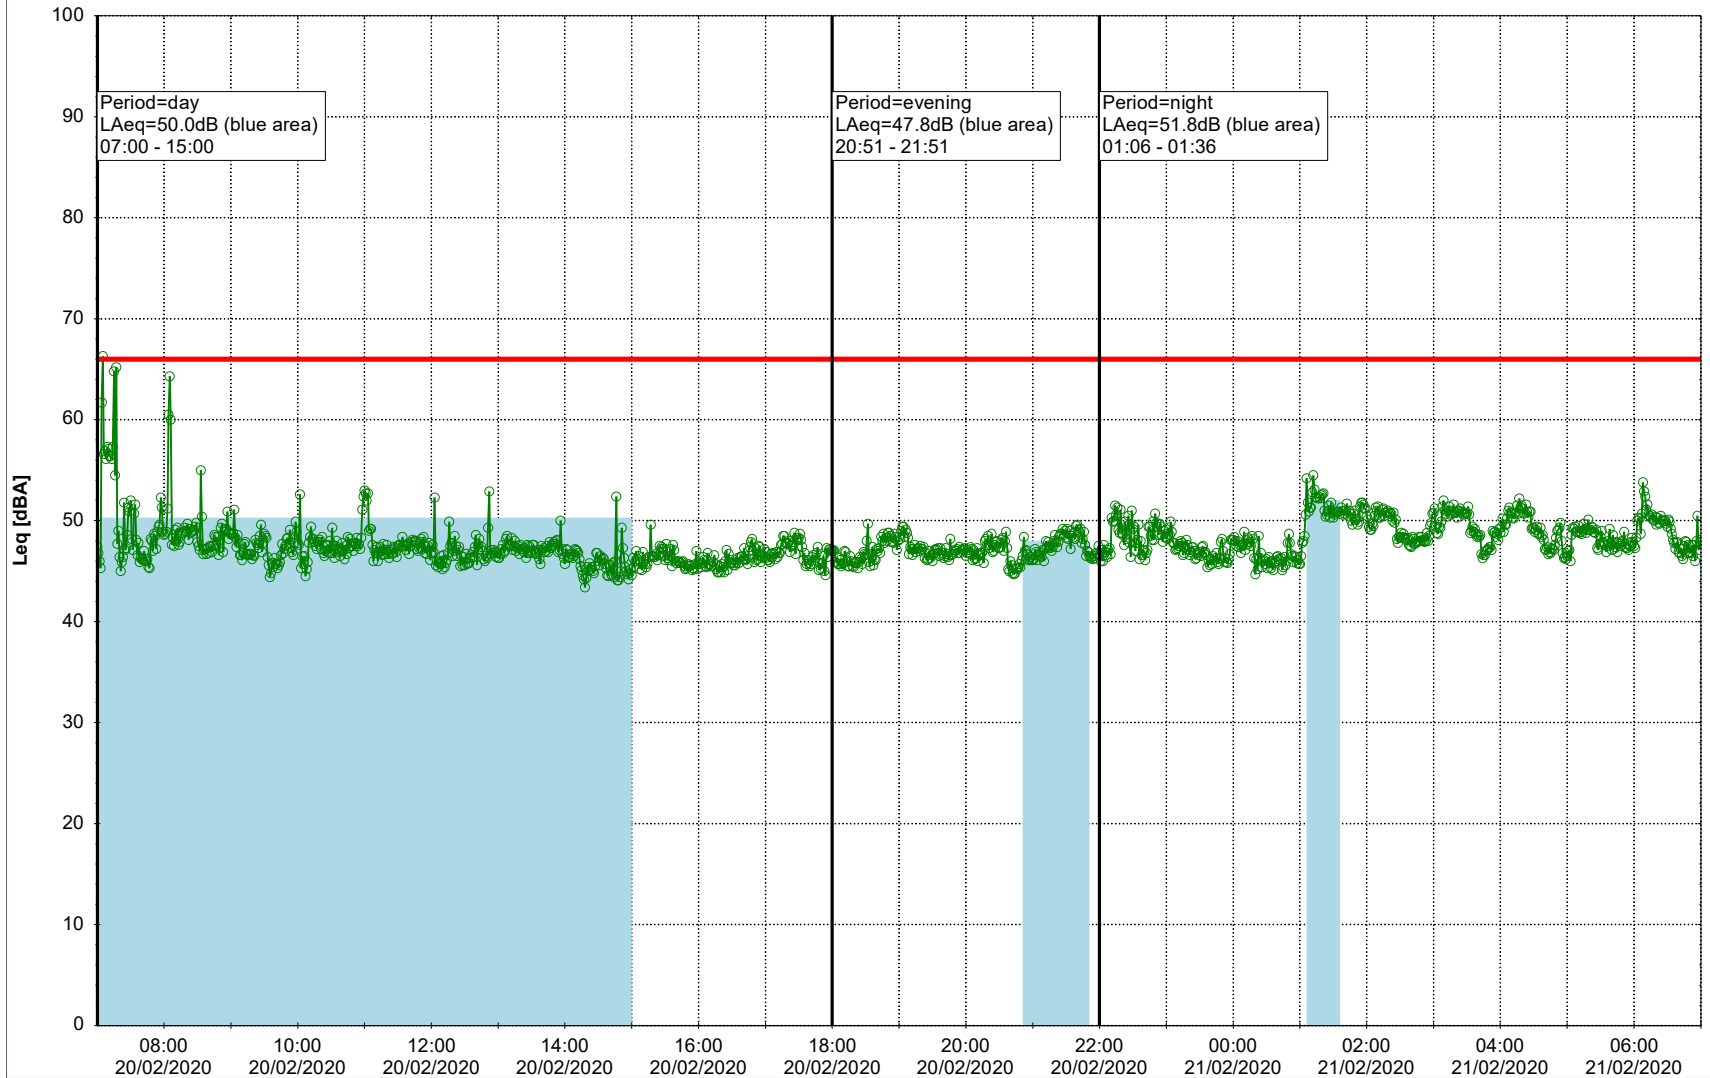

### Noise Time Related Diagram

19/02/2020  
20/02/2020

○○○ EBR-OVK\_NS01

Project: Kronos Sydhavnen  
Construction: Enghave Brygge  
Location: N-V

Plan View

Remarks

...

### Noise Time Related Diagram

20/02/2020  
21/02/2020

○○○ EBR-OVK\_NS01

**Project:** Kronos Sydhavnen  
**Construction:** Enghave Brygge  
**Location:** N-V

Plan View

Remarks

...