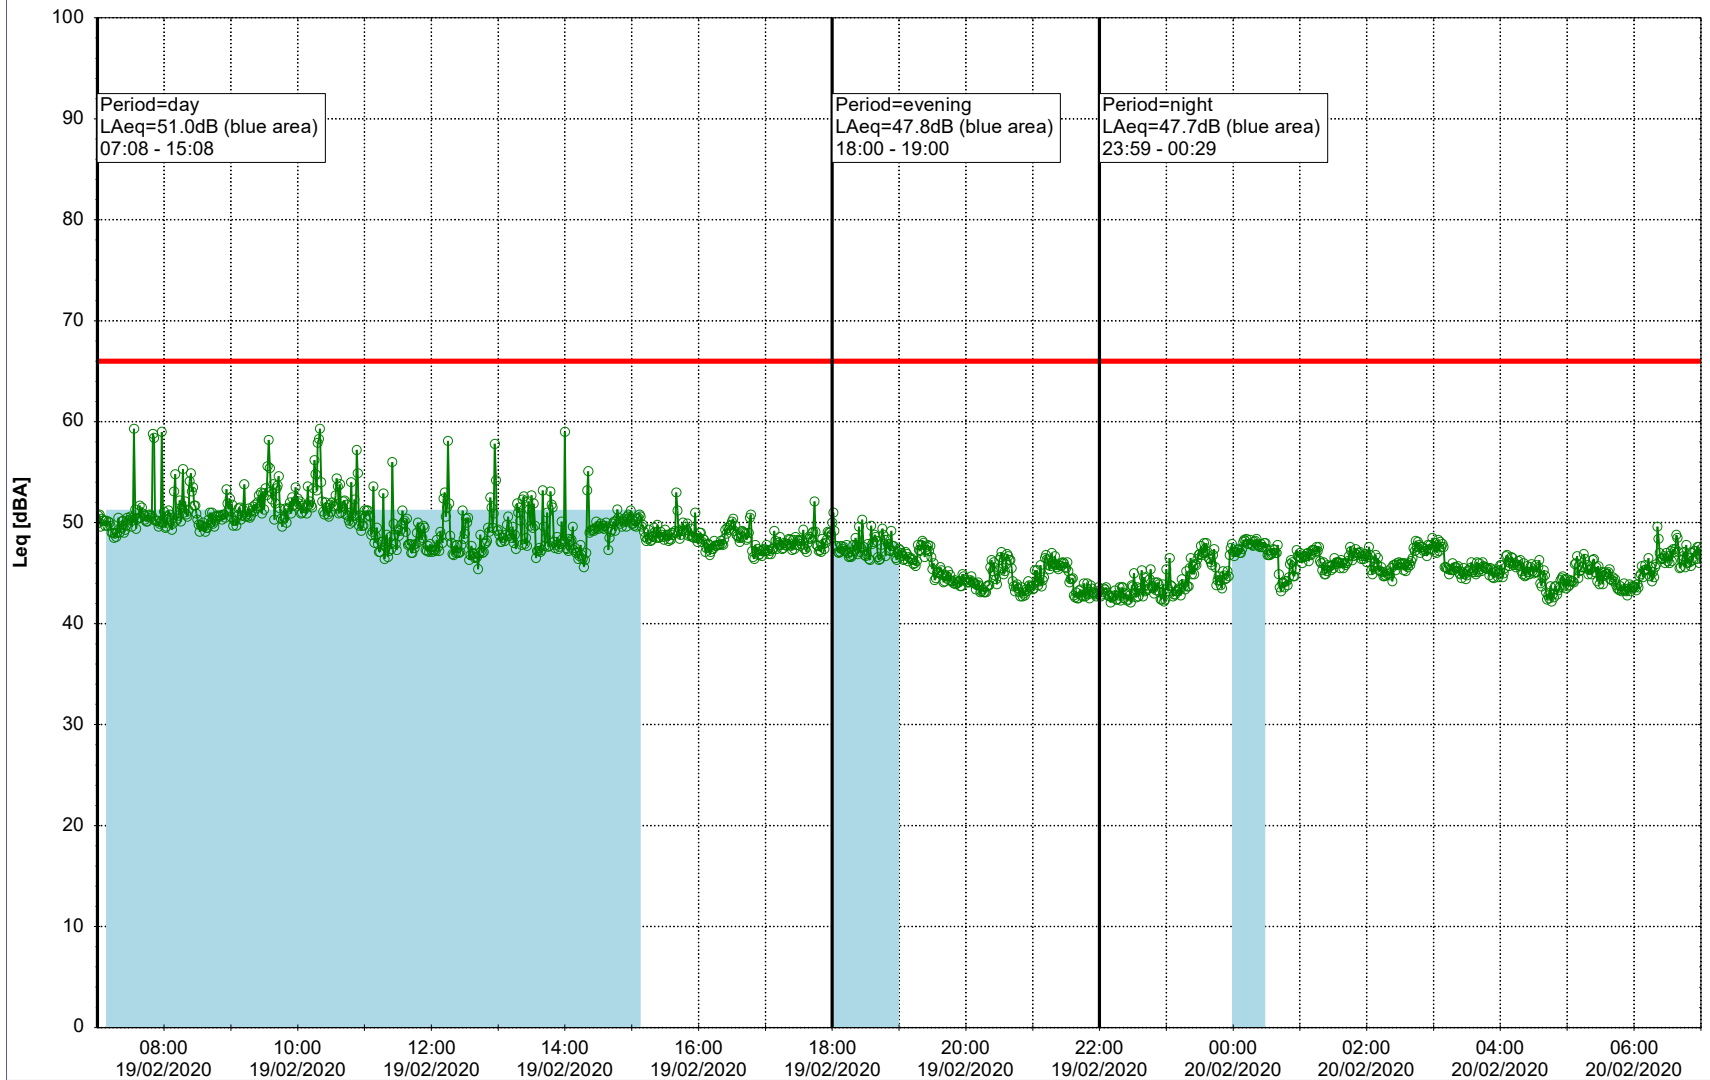

### Noise Time Related Diagram

18/02/2020  
19/02/2020

○○○ EBR-OVK\_NS01

**Project:** Kronos Sydhavnen  
**Construction:** Enghave Brygge  
**Location:** N-V

Plan View

Remarks

...

### Noise Time Related Diagram

19/02/2020  
20/02/2020

○○○ EBR-OVK\_NS01

Project: Kronos Sydhavnen  
Construction: Enghave Brygge  
Location: N-V

Plan View

Remarks

...