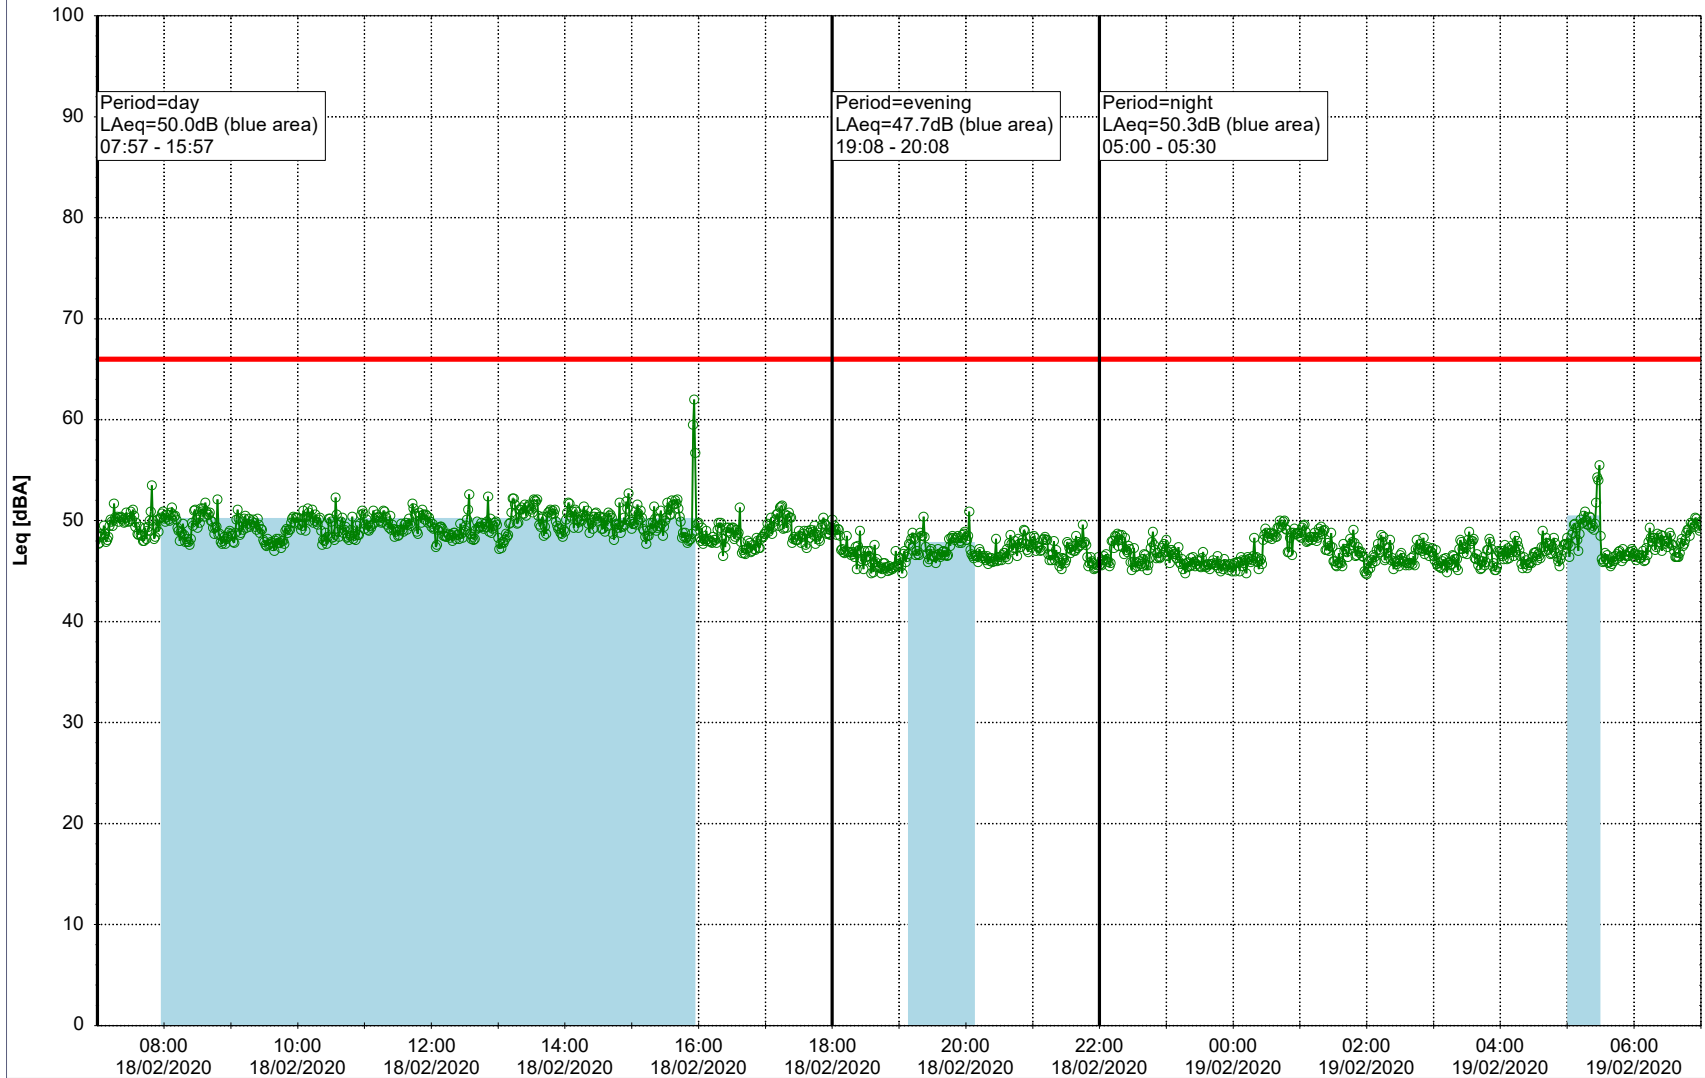

### Noise Time Related Diagram

17/02/2020  
18/02/2020

○○○○ EBR-OVK\_NS01

Project: Kronos Sydhavnen  
Construction: Enghave Brygge  
Location: N-V

Plan View

Remarks

...

### Noise Time Related Diagram

18/02/2020  
19/02/2020

○○○ EBR-OVK\_NS01

**Project:** Kronos Sydhavnen  
**Construction:** Enghave Brygge  
**Location:** N-V

Plan View

Remarks

...