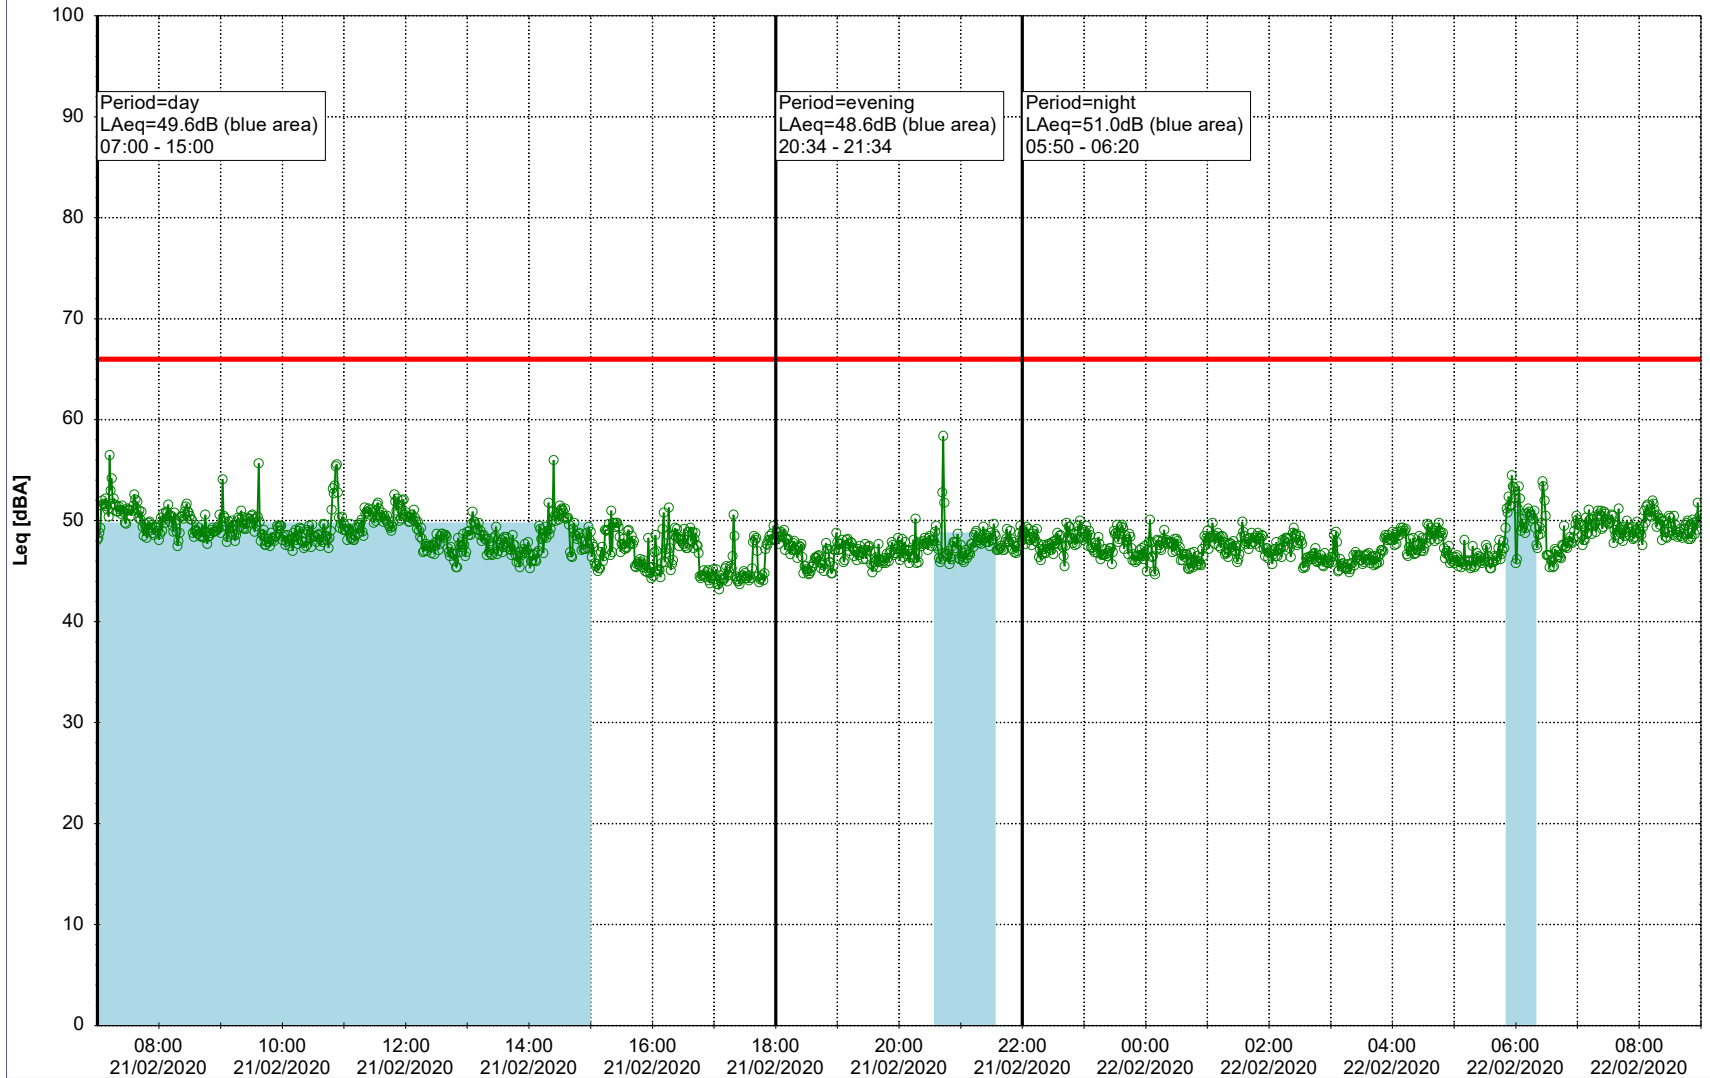

### Noise Time Related Diagram

20/02/2020  
21/02/2020

○○○ EBR-OVK\_NS01

**Project:** Kronos Sydhavnen  
**Construction:** Enghave Brygge  
**Location:** N-V

Plan View

Remarks

...

### Noise Time Related Diagram

21/02/2020  
22/02/2020

○○○○ EBR-OVK\_NS01

**Project:** Kronos Sydhavnen  
**Construction:** Enghave Brygge  
**Location:** N-V

Plan View

Remarks

...

### Noise Time Related Diagram

22/02/2020  
23/02/2020

○○○ EBR-OVK\_NS01

Project: Kronos Sydhavnen  
Construction: Enghave Brygge  
Location: N-V

Plan View

Remarks

...