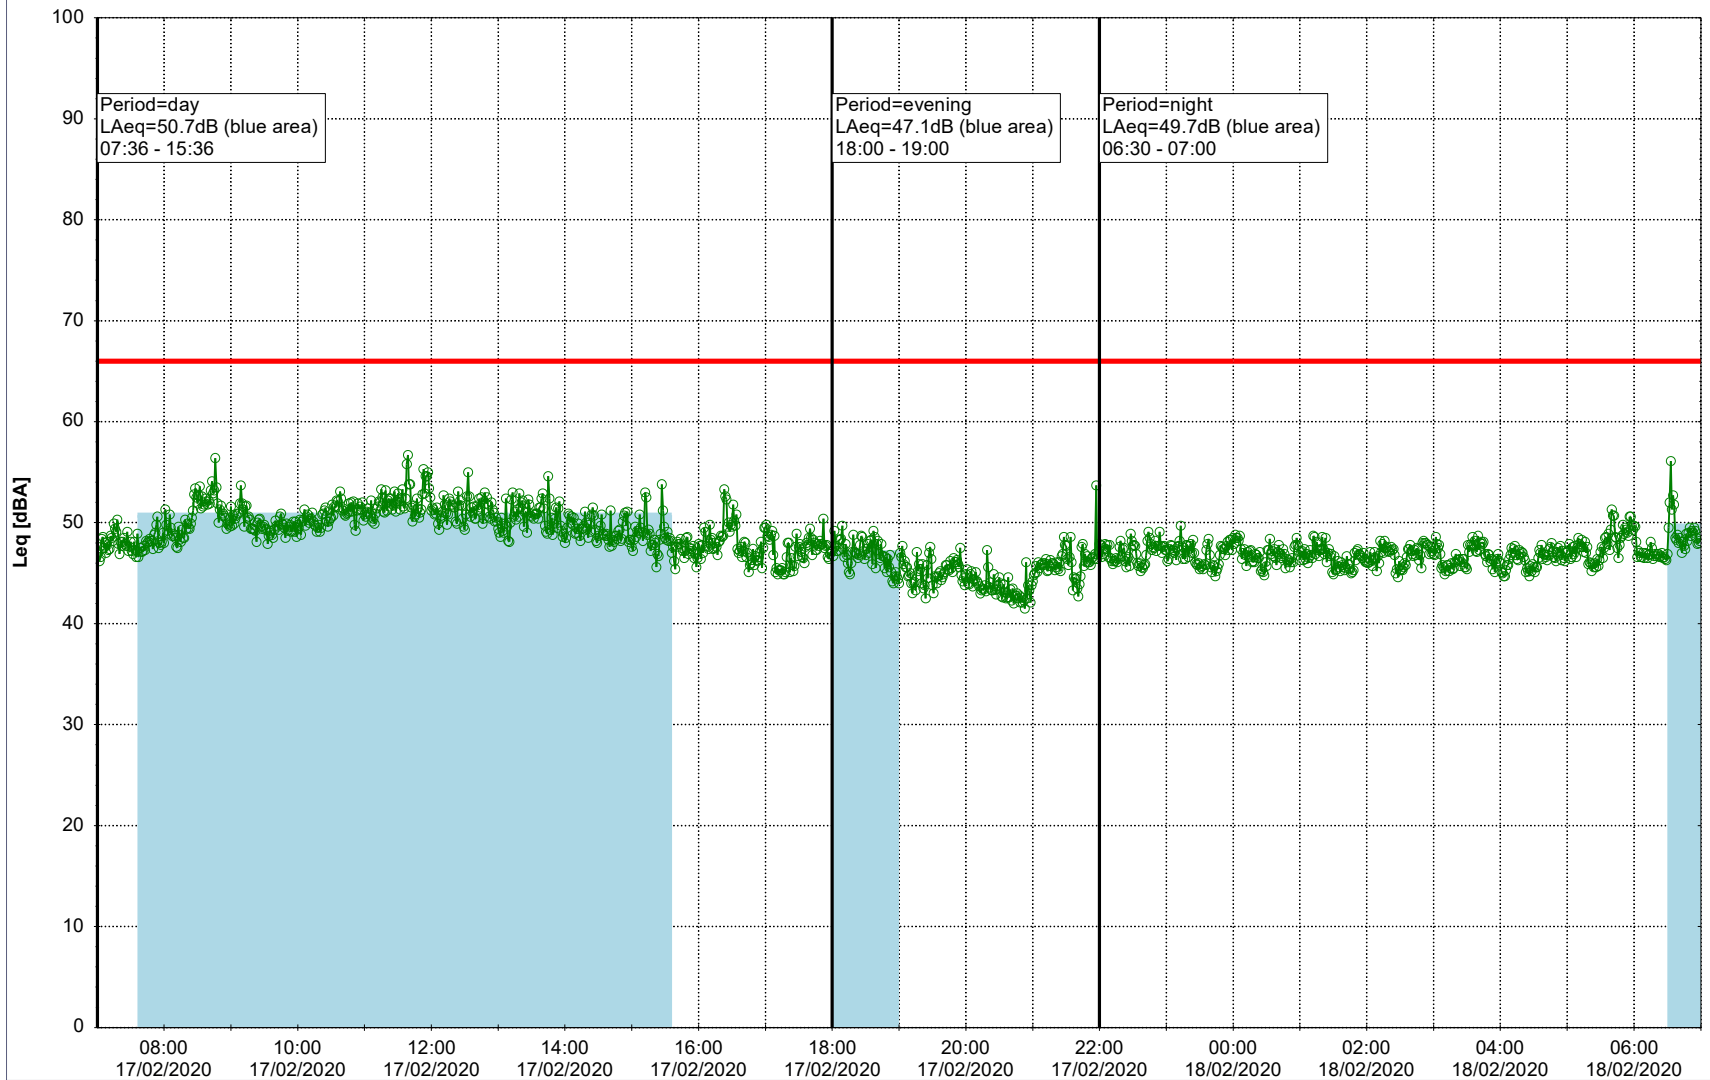

**Project:** Kronos Sydhavnen  
**Construction:** Enghave Brygge  
**Location:** N-V

Plan View

Remarks

...

### Noise Time Related Diagram

17/02/2020  
18/02/2020

○○○○ EBR-OVK\_NS01

Project: Kronos Sydhavnen  
Construction: Enghave Brygge  
Location: N-V

Plan View

Remarks

...

### Noise Time Related Diagram

18/02/2020  
19/02/2020

○○○ EBR-OVK\_NS01

**Project:** Kronos Sydhavnen  
**Construction:** Enghave Brygge  
**Location:** N-V

Plan View

Remarks

...