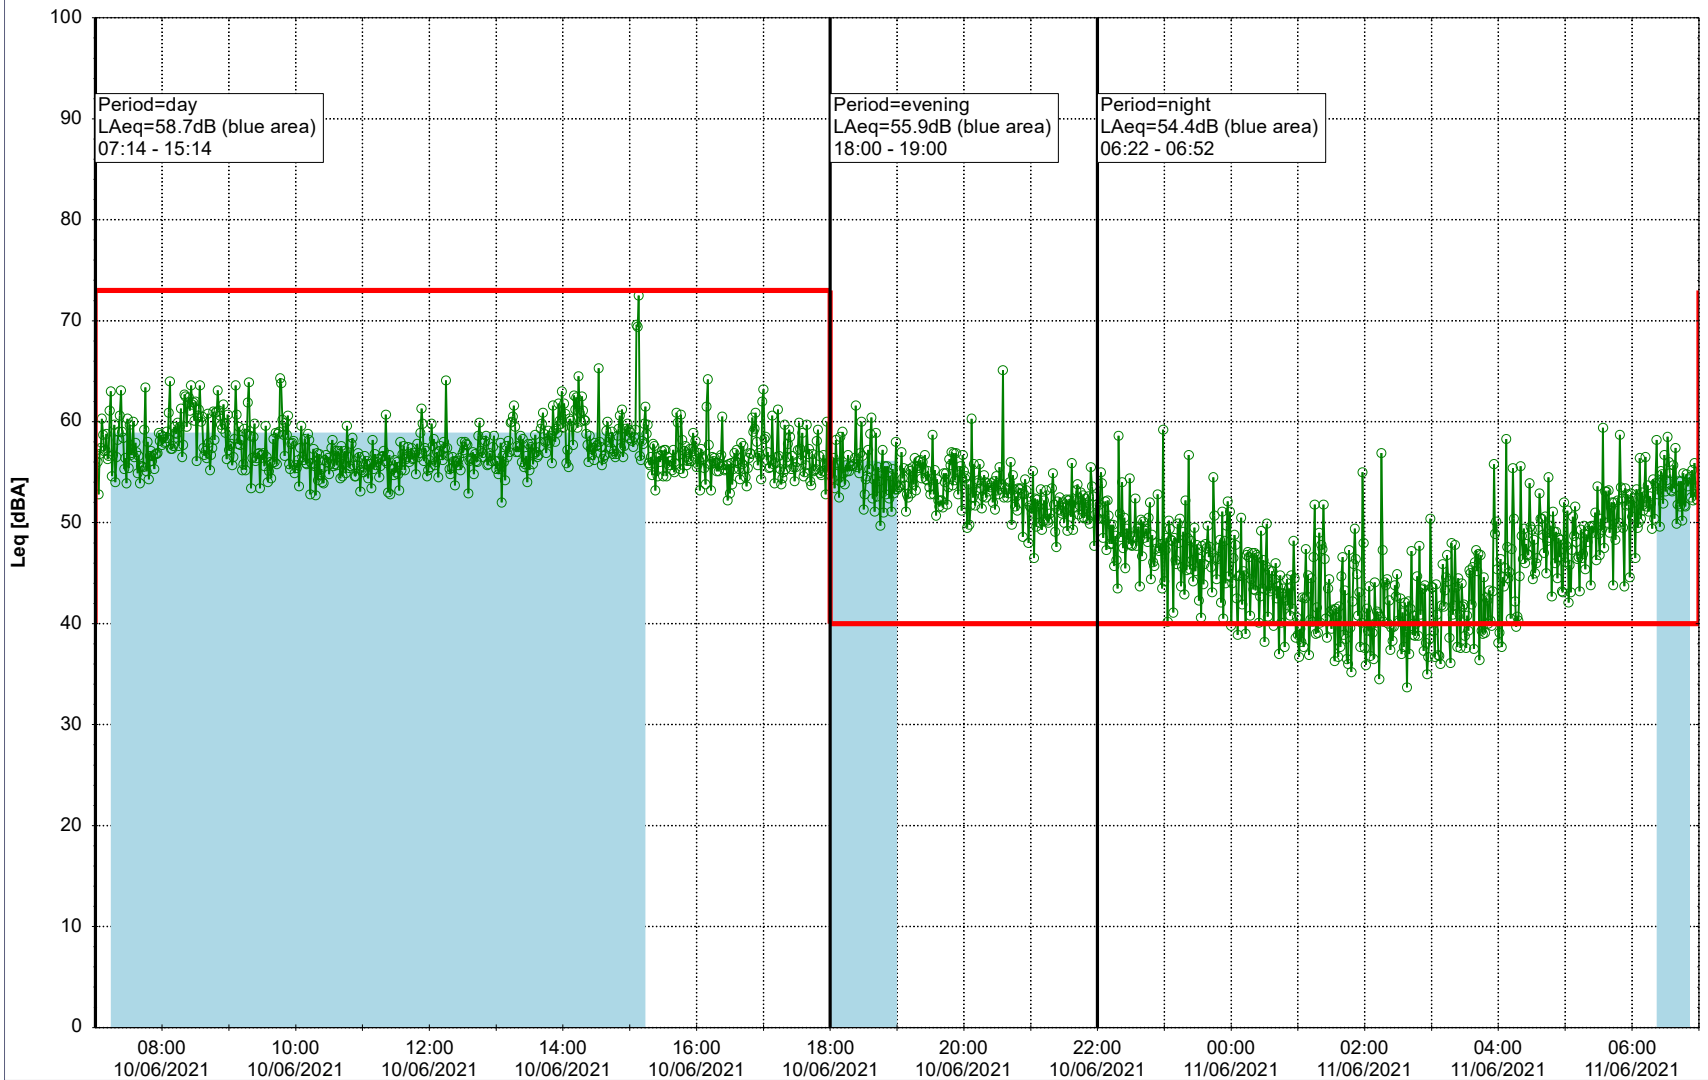

Plan View

Remarks

...

Noise Time Related Diagram

○ ○ ○ ○ HOL_NS01

Project: Kronos Sydhavnen
Construction: Havneholmen
Location: N-V

Plan View

Remarks

...

Noise Time Related Diagram

10/06/2021
11/06/2021

○ ○ ○ ○ HOL_NS01

Project: Kronos Sydhavnen
Construction: Havneholmen
Location: N-V

Plan View

Remarks

...

Noise Time Related Diagram

11/06/2021
12/06/2021

○ ○ ○ ○ HOL_NS01

Project: Kronos Sydhavnen
Construction: Havneholmen
Location: N-V

Plan View

Remarks

- Tegholmen

Noise Time Related Diagram