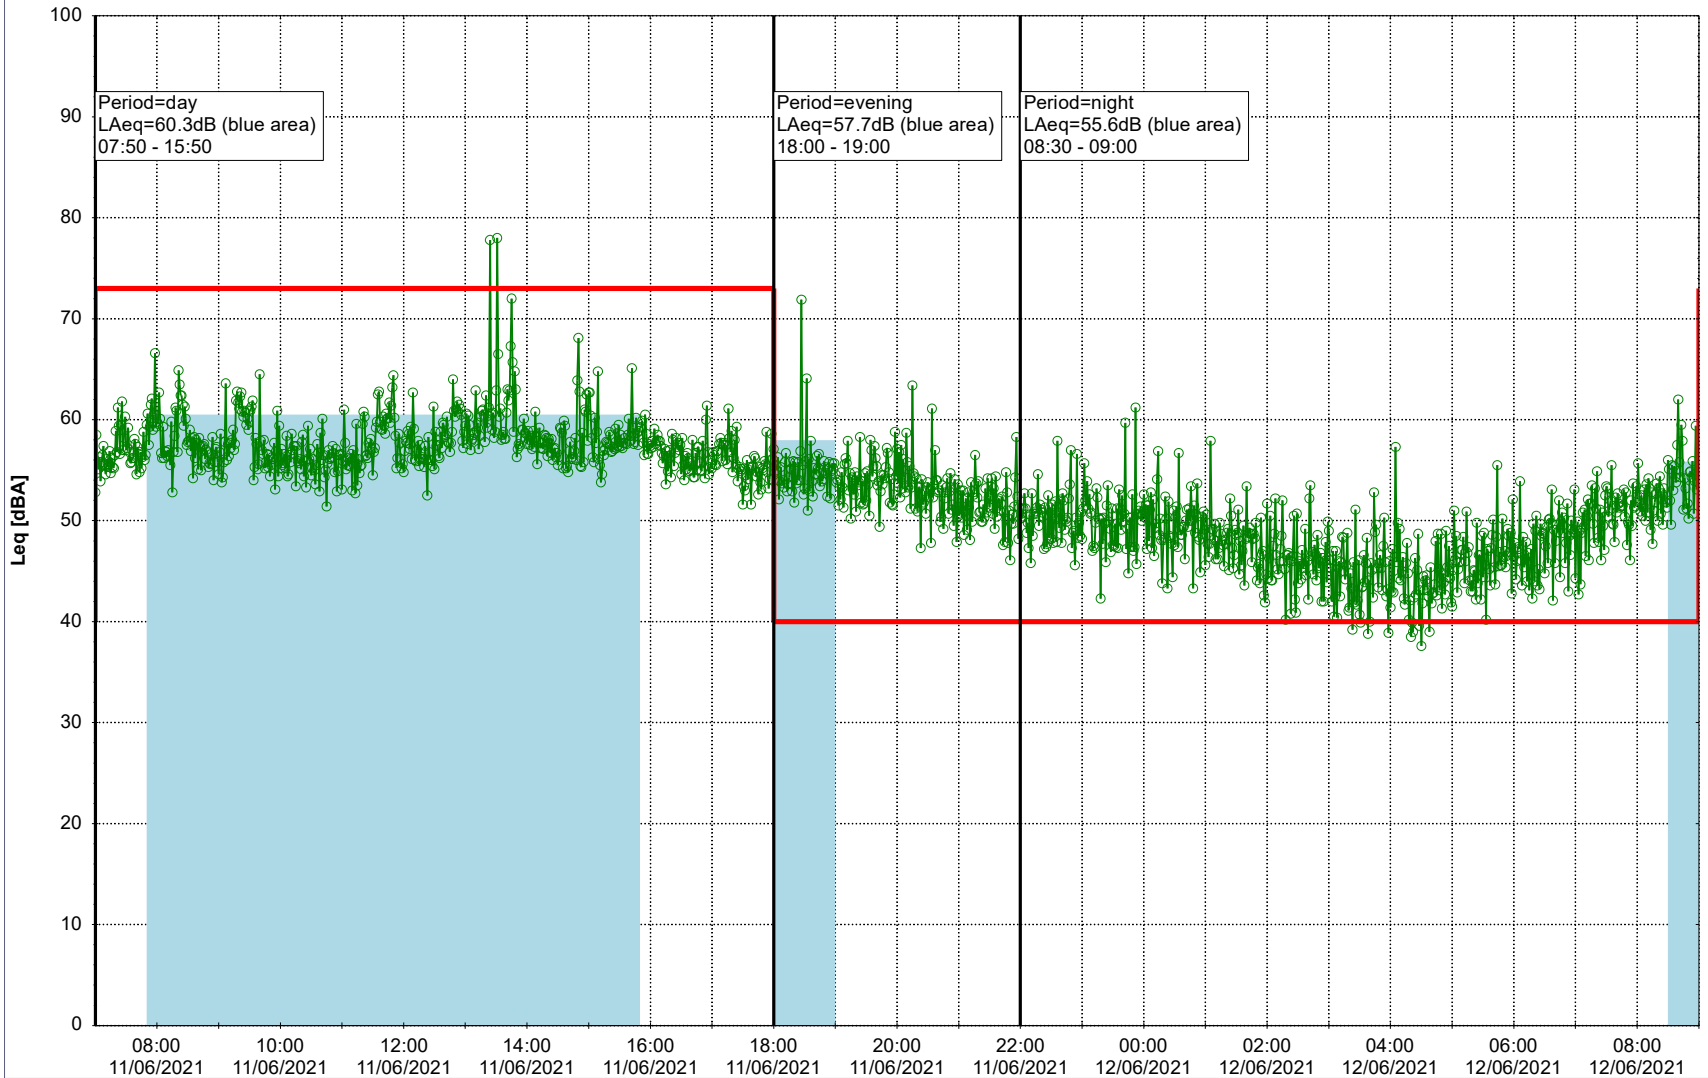

...

Noise Time Related Diagram

10/06/2021
11/06/2021

○ ○ ○ ○ HOL_NS01

Project: Kronos Sydhavnen
Construction: Havneholmen
Location: N-V

Plan View

Remarks

...

Noise Time Related Diagram

11/06/2021
12/06/2021

○ ○ ○ ○ HOL_NS01

Project: Kronos Sydhavnen
Construction: Havneholmen
Location: N-V

Plan View

Remarks

- Tegholmen

Noise Time Related Diagram