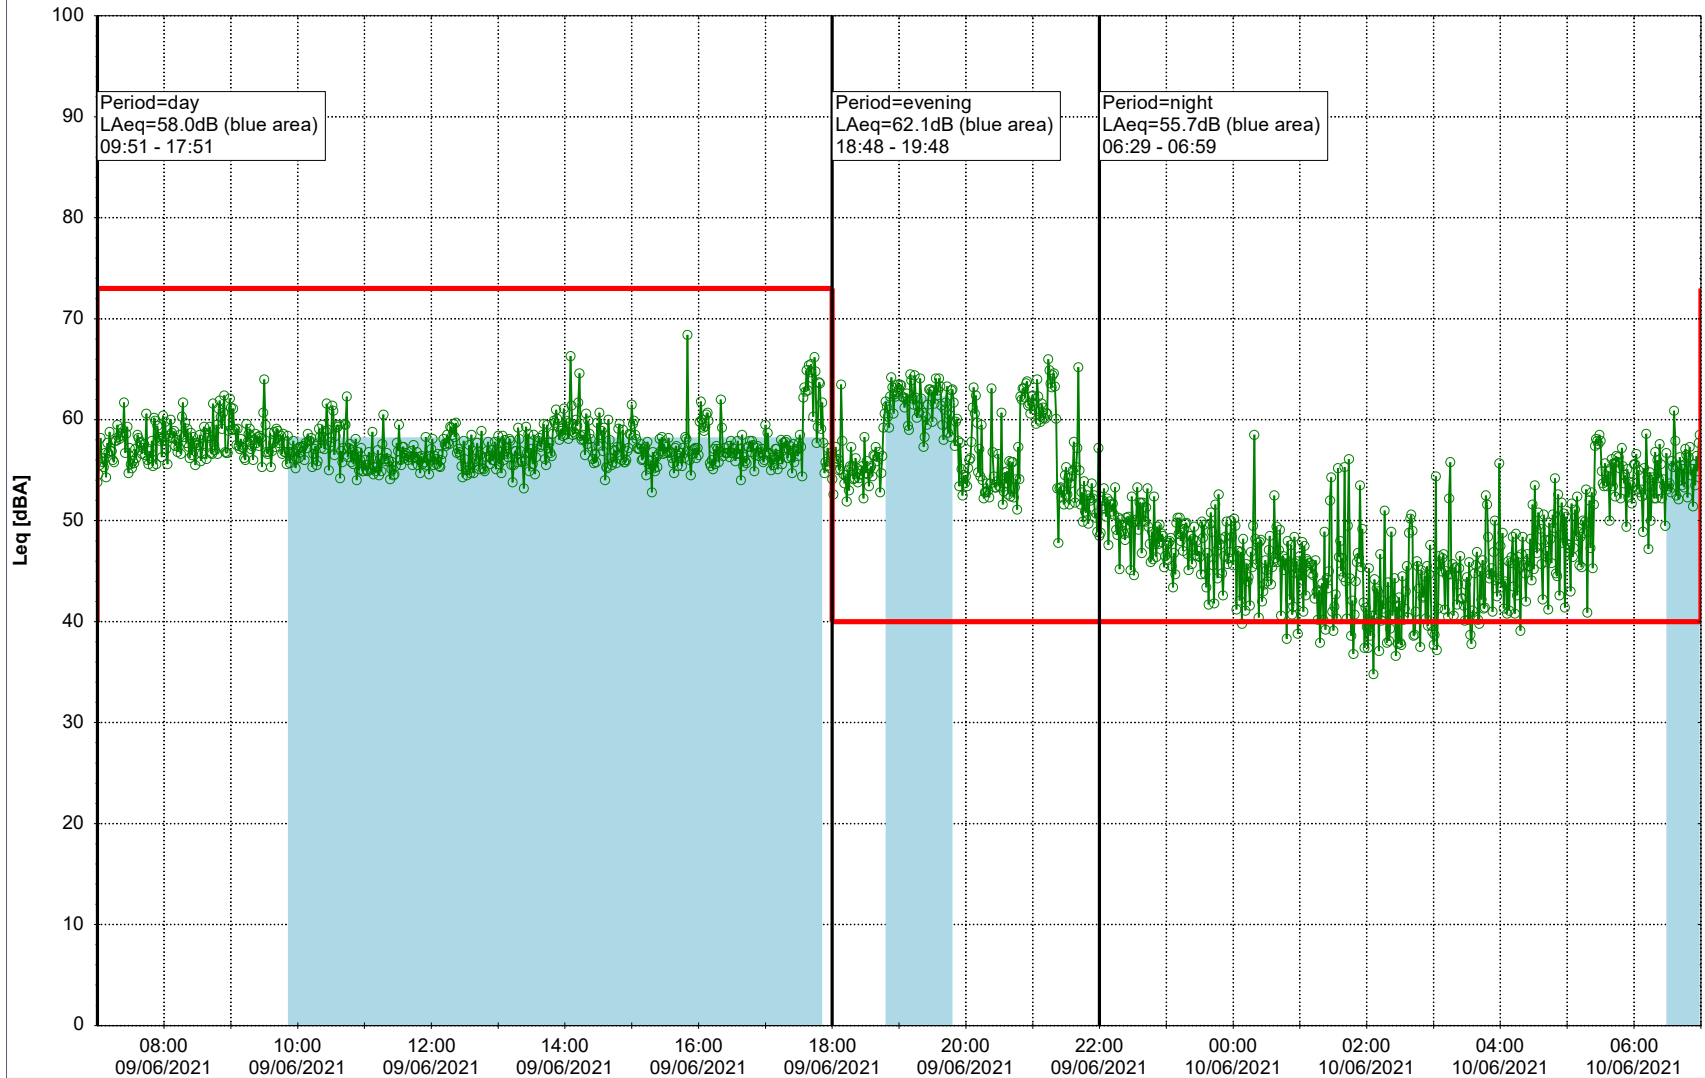

Plan View

Remarks

...

Noise Time Related Diagram

○ ○ ○ ○ HOL_NS01

Project: Kronos Sydhavnen
Construction: Havneholmen
Location: N-V

Plan View

Remarks

...

Noise Time Related Diagram

10/06/2021
11/06/2021

○ ○ ○ ○ HOL_NS01

Project: Kronos Sydhavnen
Construction: Havneholmen
Location: N-V

Plan View

Remarks

...

Noise Time Related Diagram

11/06/2021
12/06/2021

○ ○ ○ ○ HOL_NS01

Project: Kronos Sydhavnen
Construction: Havneholmen
Location: N-V

Plan View

Remarks

- Tegholmen

Noise Time Related Diagram