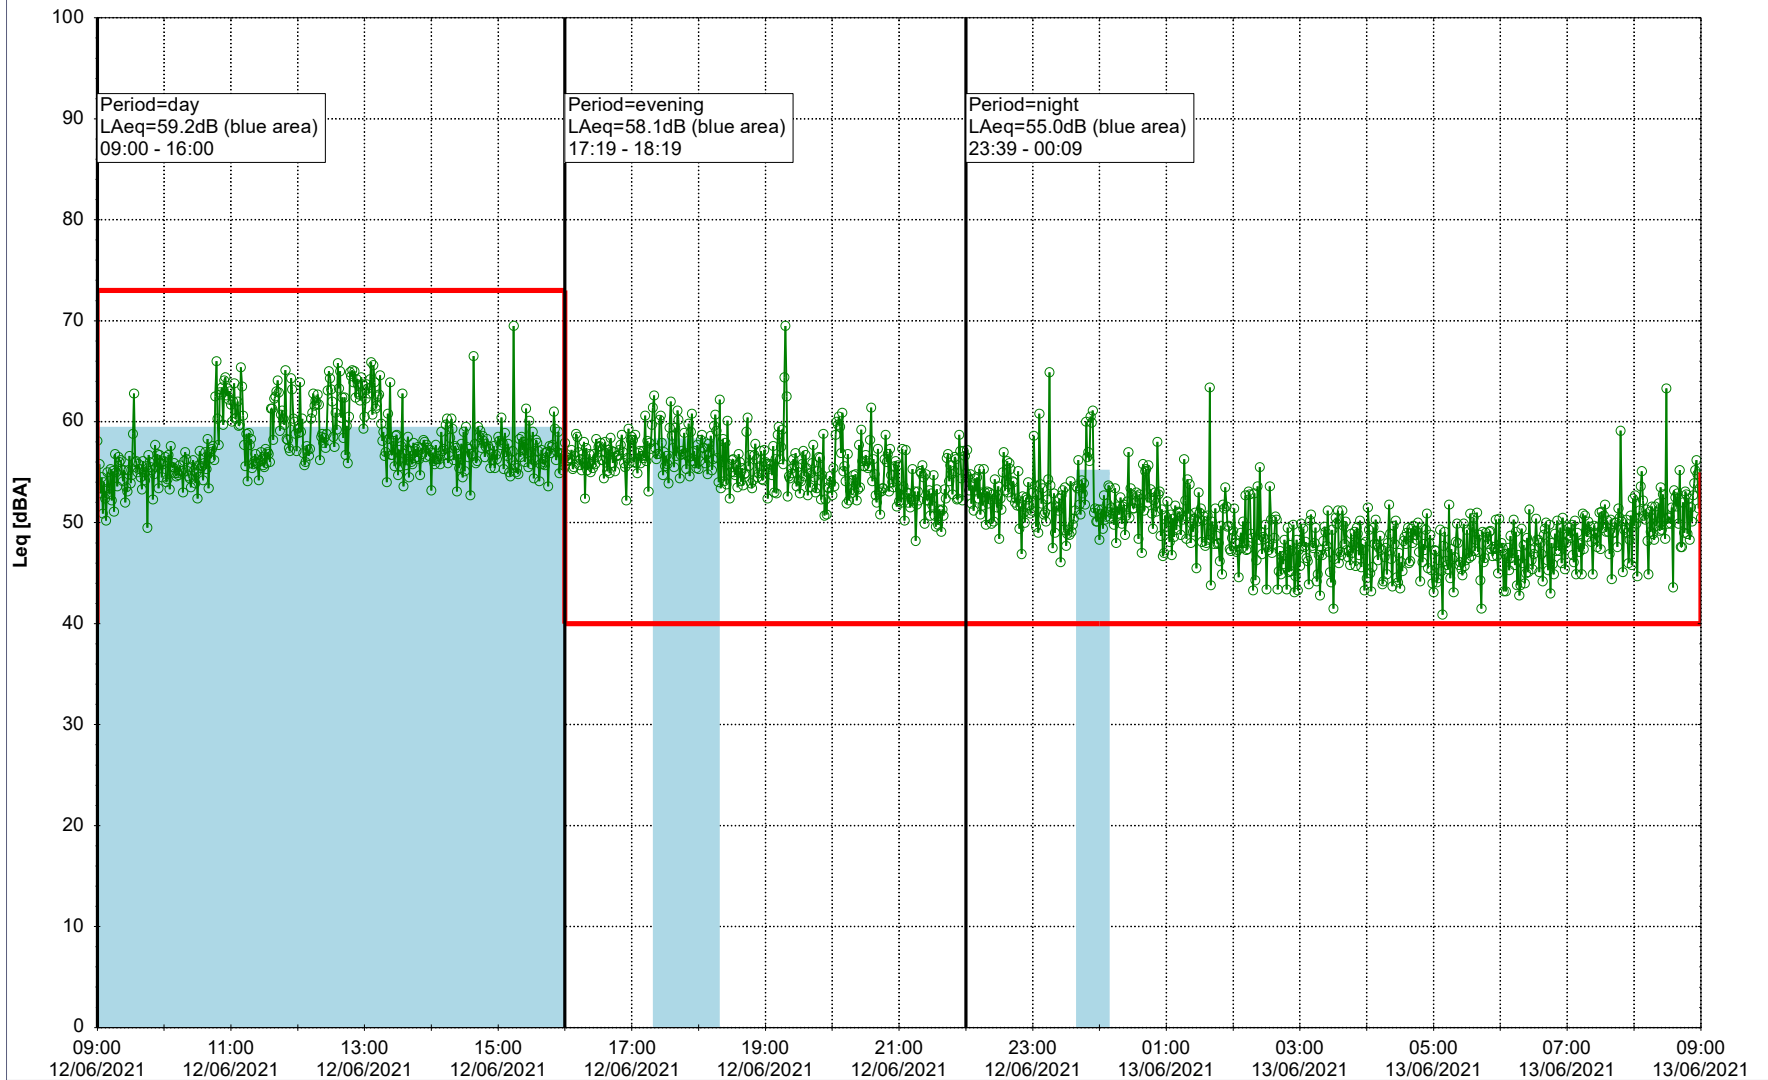

Noise Time Related Diagram

12/06/2021
13/06/2021

○ ○ ○ ○ HOL_NS01