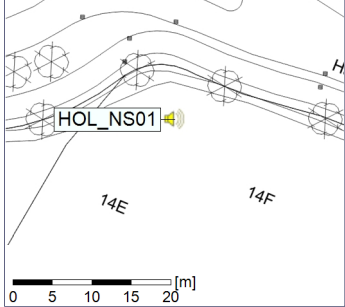

Plan View

Remarks

...

Noise Time Related Diagram

○ ○ ○ ○ HOL_NS01

Project: Kronos Sydhavnen
Construction: Havneholmen
Location: N-V

Plan View

Remarks