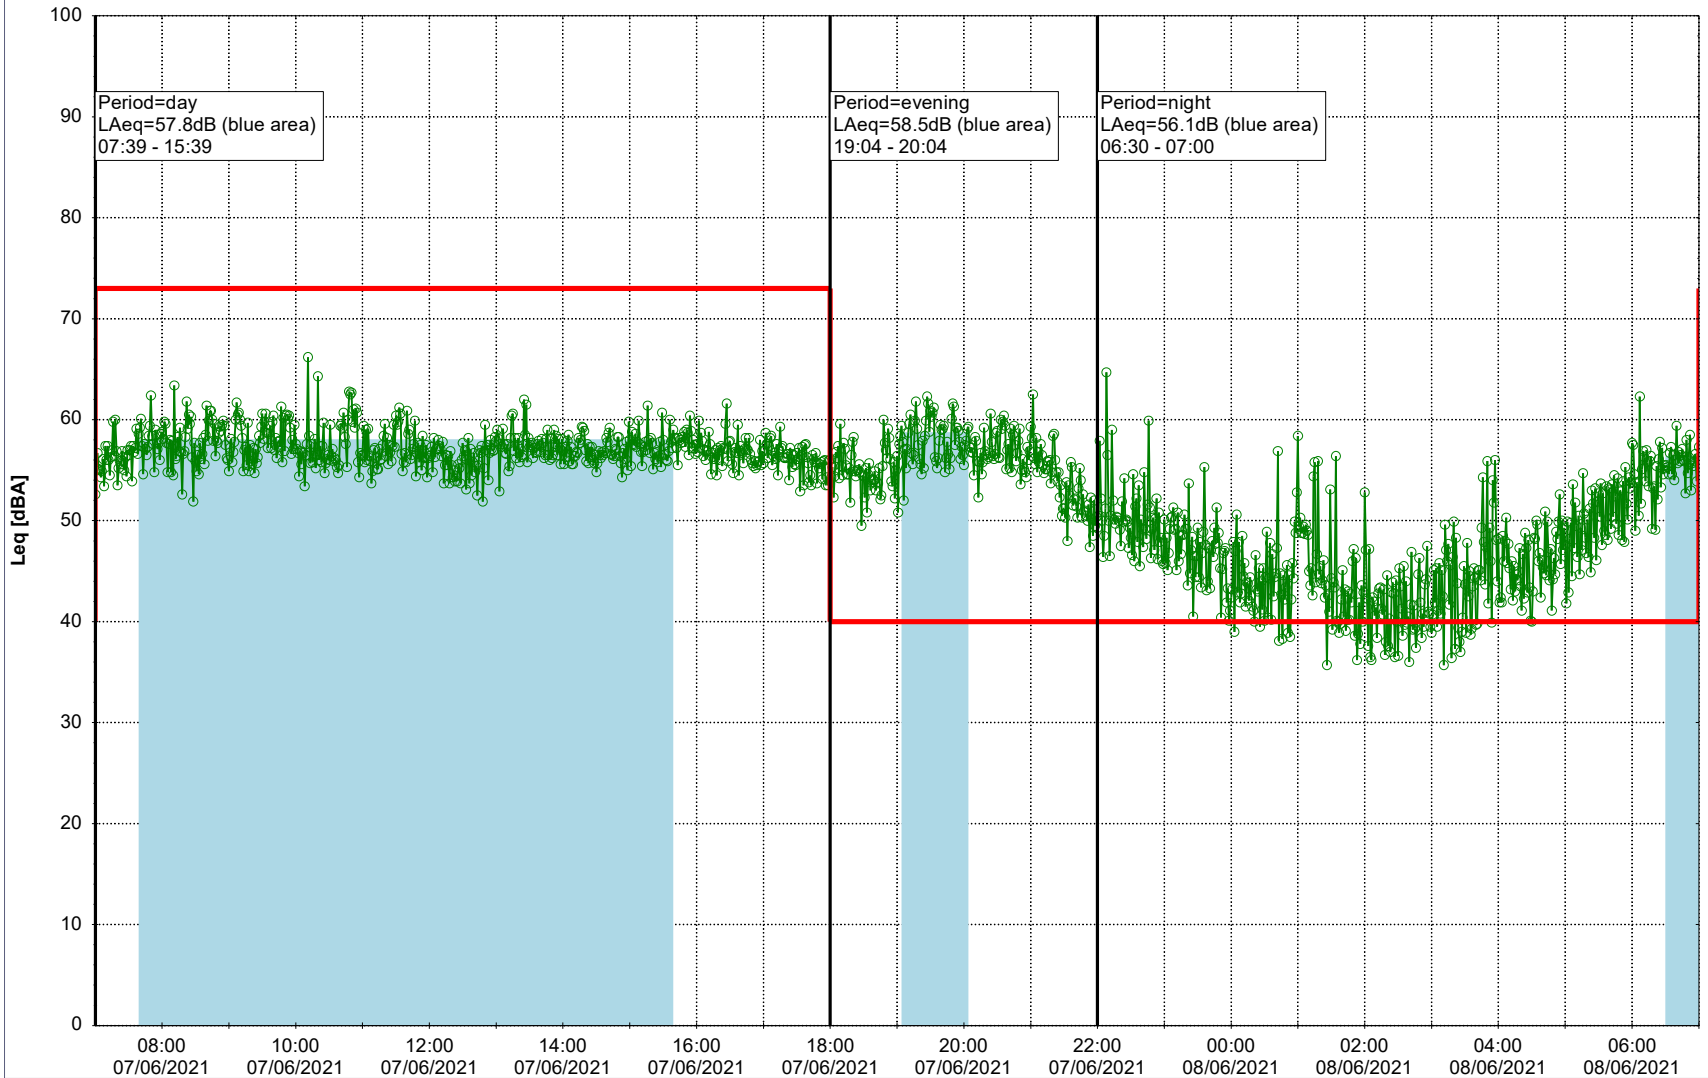

Project: Kronos Sydhavnen
Construction: Havneholmen
Location: N-V

Plan View

Remarks

...

Noise Time Related Diagram

07/06/2021
08/06/2021

○ ○ ○ ○ HOL_NS01

Project: Kronos Sydhavnen
Construction: Havneholmen
Location: N-V

Plan View

Remarks

...

Noise Time Related Diagram

08/06/2021
09/06/2021

○ ○ ○ ○ HOL_NS01

Project: Kronos Sydhavnen
Construction: Havneholmen
Location: N-V

09/06/2021
10/06/2021

Plan View

Remarks

...

Noise Time Related Diagram

○ ○ ○ ○ HOL_NS01

Project: Kronos Sydhavnen
Construction: Havneholmen
Location: N-V

Plan View

Remarks

Noise Time Related Diagram

11/06/2021
12/06/2021

○ ○ ○ ○ HOL_NS01

Project: Kronos Sydhavnen
Construction: Havneholmen
Location: N-V

Plan View

Remarks

- Tegholmen

Noise Time Related Diagram