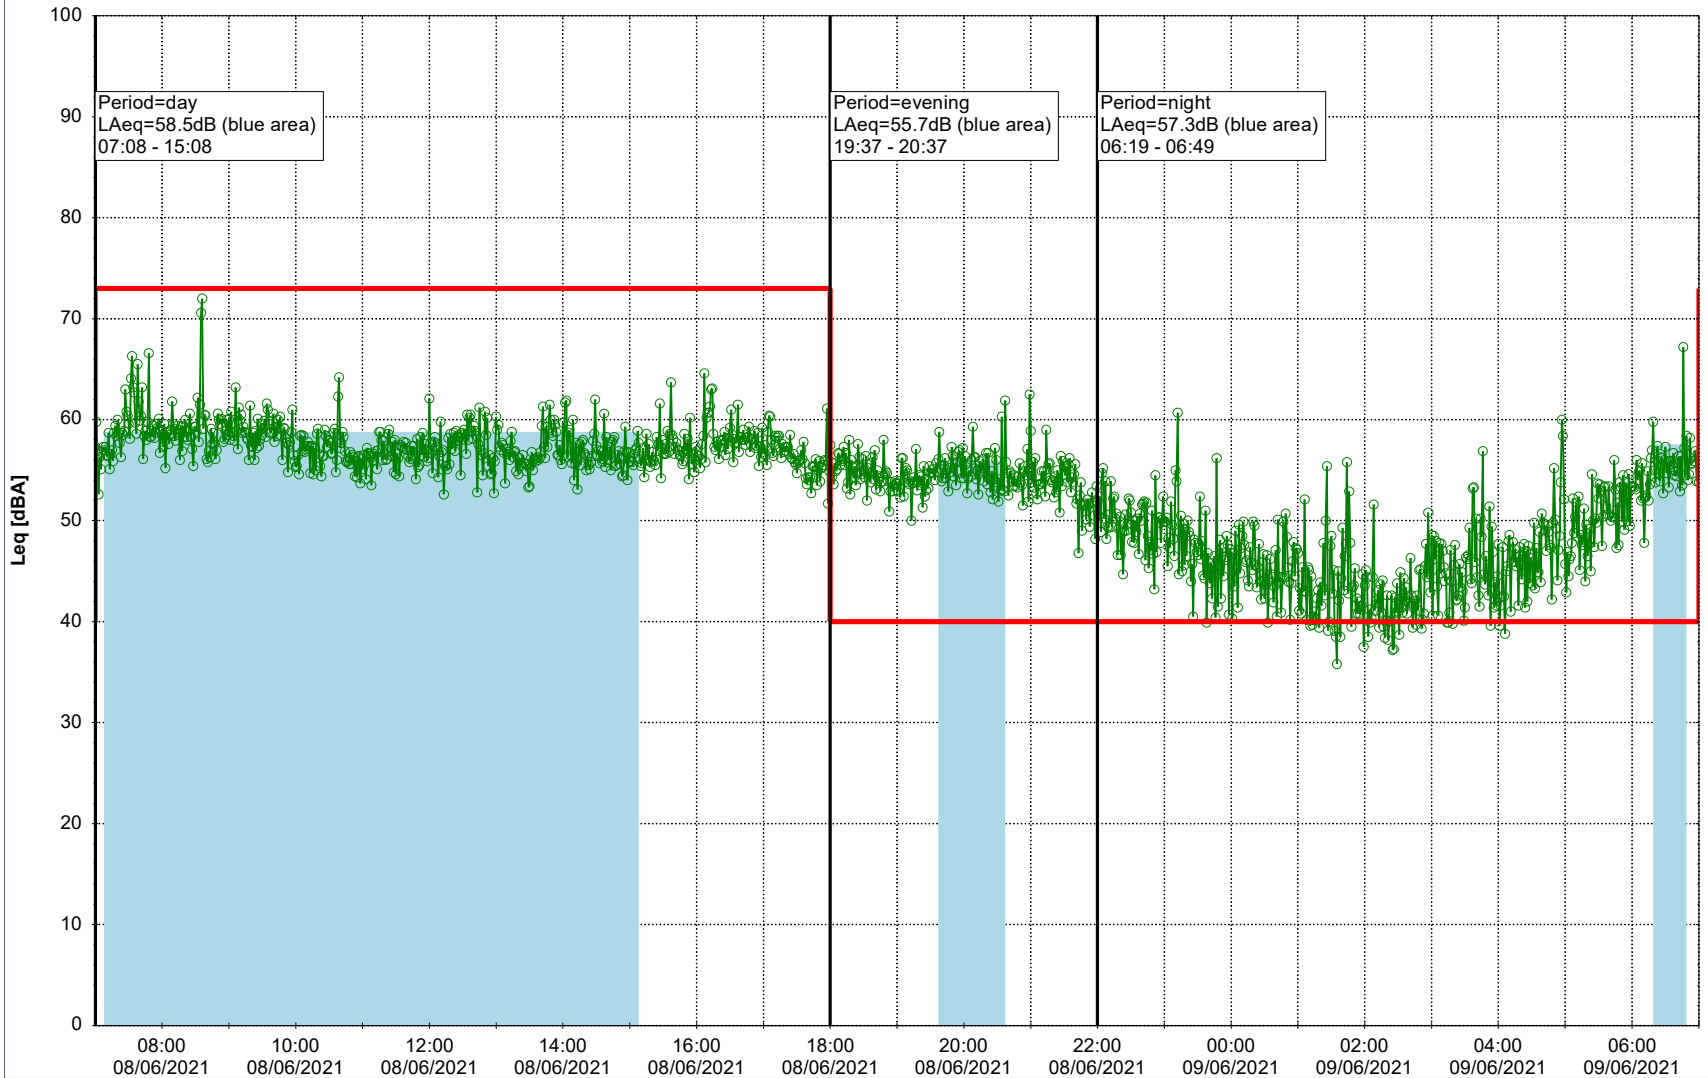

Plan View

Remarks

...

Noise Time Related Diagram

08/06/2021
09/06/2021

○ ○ ○ ○ HOL_NS01

Project: Kronos Sydhavnen
Construction: Havneholmen
Location: N-V

09/06/2021
10/06/2021

Plan View

Remarks

...

Noise Time Related Diagram

○ ○ ○ ○ HOL_NS01

Project: Kronos Sydhavnen
Construction: Havneholmen
Location: N-V

Plan View

Remarks

...

Noise Time Related Diagram

10/06/2021
11/06/2021

○ ○ ○ ○ HOL_NS01

Project: Kronos Sydhavnen
Construction: Havneholmen
Location: N-V

Plan View

Remarks

...

Noise Time Related Diagram

11/06/2021
12/06/2021

○ ○ ○ ○ HOL_NS01

Project: Kronos Sydhavnen
Construction: Havneholmen
Location: N-V

Plan View

Remarks

- Tegholmen

Noise Time Related Diagram