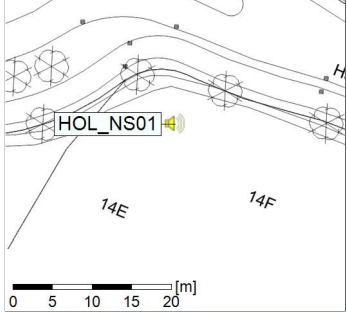

Noise Time Related Diagram

11/06/2021
12/06/2021

○ ○ ○ ○ HOL_NS01

Project: Kronos Sydhavnen
Construction: Havneholmen
Location: N-V

Plan View

Remarks

- Tegholmen

Noise Time Related Diagram

12/06/2021
13/06/2021

○ ○ ○ ○ HOL_NS01

Project: Kronos Sydhavnen
Construction: Havneholmen
Location: N-V

Plan View

Remarks

...

Noise Time Related Diagram

13/06/2021
14/06/2021