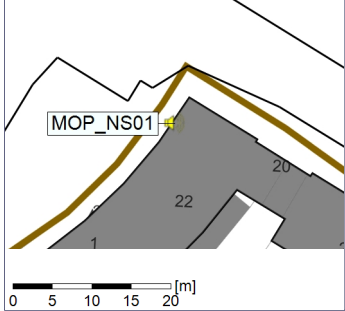

Plan View

Remarks

...

Noise Time Related Diagram

14/03/2023
15/03/2023

○○○○ MOP_NS01

Project: Kronos Sydhavnen
Construction: Mozarts Plads
Location: N-V

Plan View