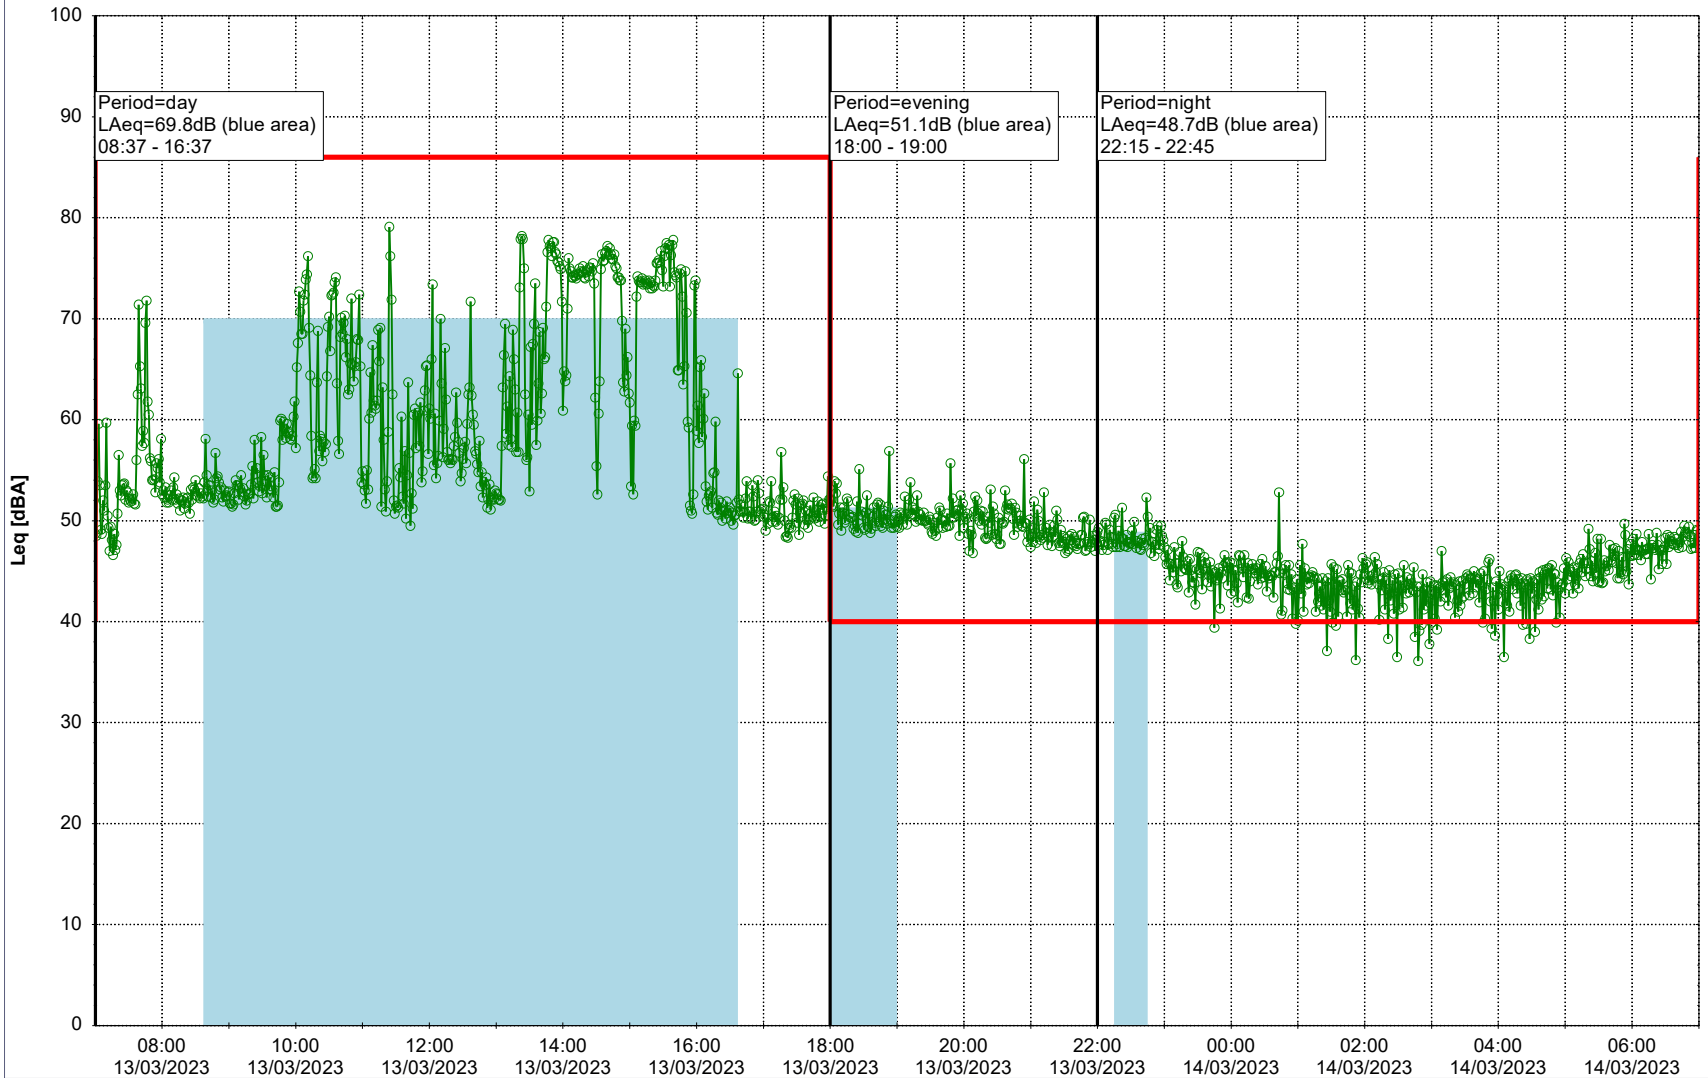

Project: Kronos Sydhavnen
Construction: Mozarts Plads
Location: N-V

Plan View

Remarks

...

Noise Time Related Diagram

13/03/2023
14/03/2023

○○○○ MOP_NS01

Project: Kronos Sydhavnen
Construction: Mozarts Plads
Location: N-V

Plan View

Remarks

...

Noise Time Related Diagram

14/03/2023
15/03/2023

○○○○ MOP_NS01

Project: Kronos Sydhavnen
Construction: Mozarts Plads
Location: N-V

Plan View

Remarks

...

Noise Time Related Diagram

15/03/2023
16/03/2023

○○○○ MOP_NS01

Project: Kronos Sydhavnen
Construction: Mozarts Plads
Location: N-V

Plan View

Remarks