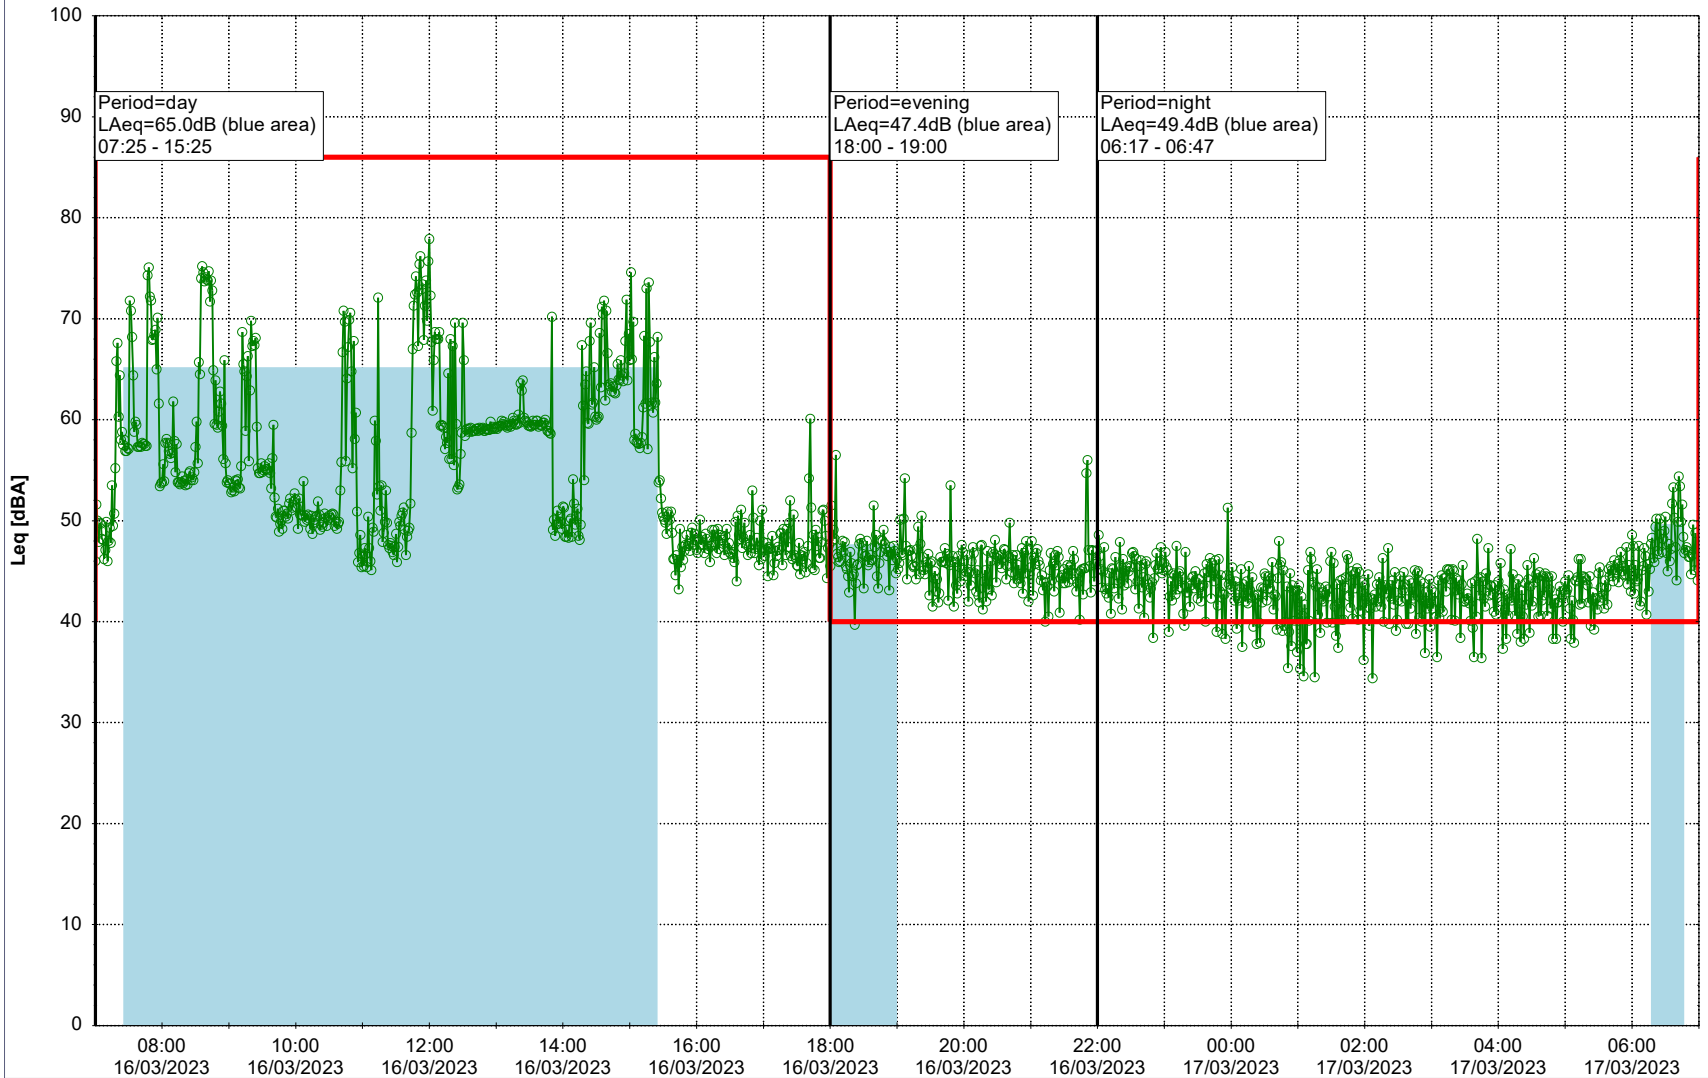

Noise Time Related Diagram

16/03/2023
17/03/2023

○○○ MOP_NS01