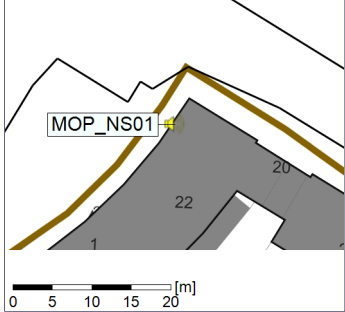

18/03/2023
19/03/2023

○○○○ MOP_NS01

Project: Kronos Sydhavnen
Construction: Mozarts Plads
Location: N-V

Plan View

Remarks

...

Noise Time Related Diagram

19/03/2023
20/03/2023