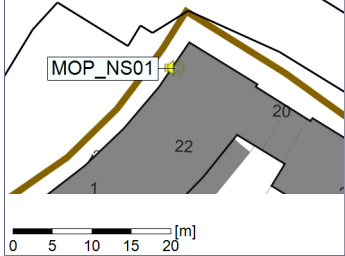

Project: Kronos Sydhavnen
Construction: Mozarts Plads
Location: N-V

Plan View