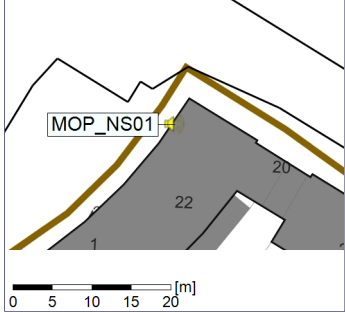

...

Noise Time Related Diagram

16/03/2023
17/03/2023

○○○ MOP_NS01

Project: Kronos Sydhavnen
Construction: Mozarts Plads
Location: N-V

Plan View

Remarks

...