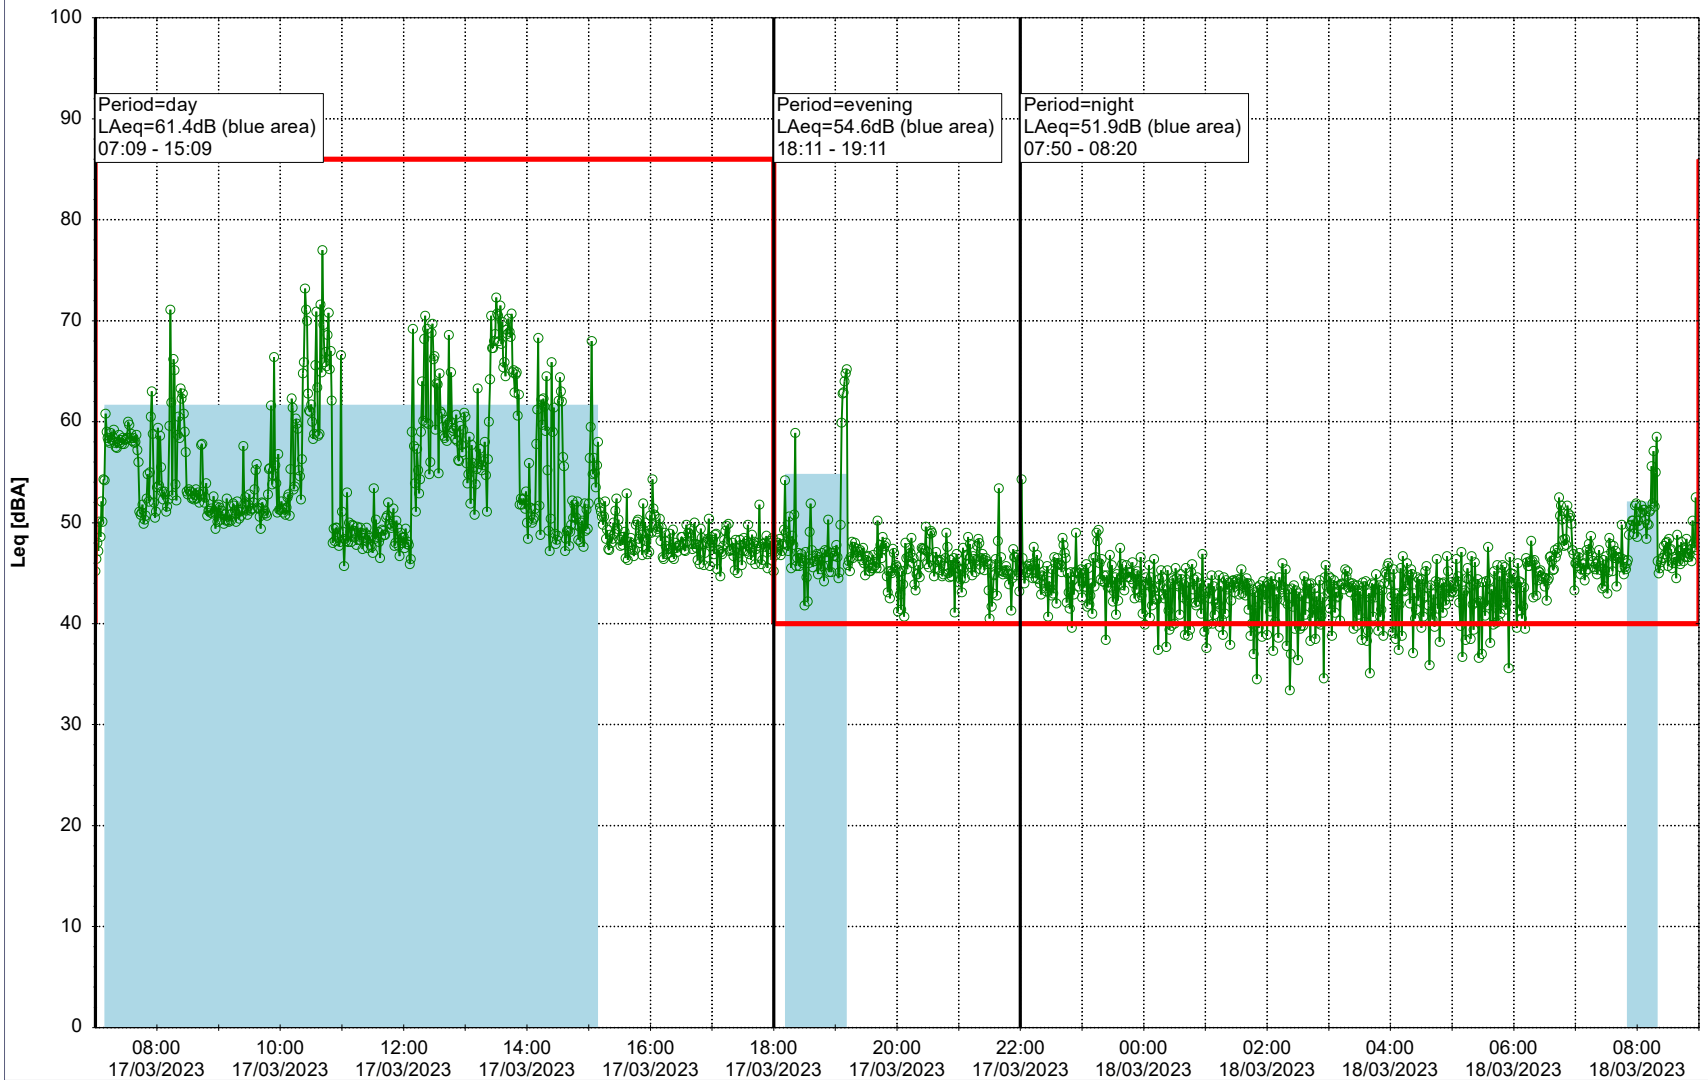

...

Noise Time Related Diagram

16/03/2023
17/03/2023

○○○ MOP_NS01

Project: Kronos Sydhavnen
Construction: Mozarts Plads
Location: N-V

Plan View

Remarks

...

Noise Time Related Diagram

17/03/2023
18/03/2023

○○○○ MOP_NS01

Project: Kronos Sydhavnen
Construction: Mozarts Plads
Location: N-V

Plan View

Remarks

...

Noise Time Related Diagram