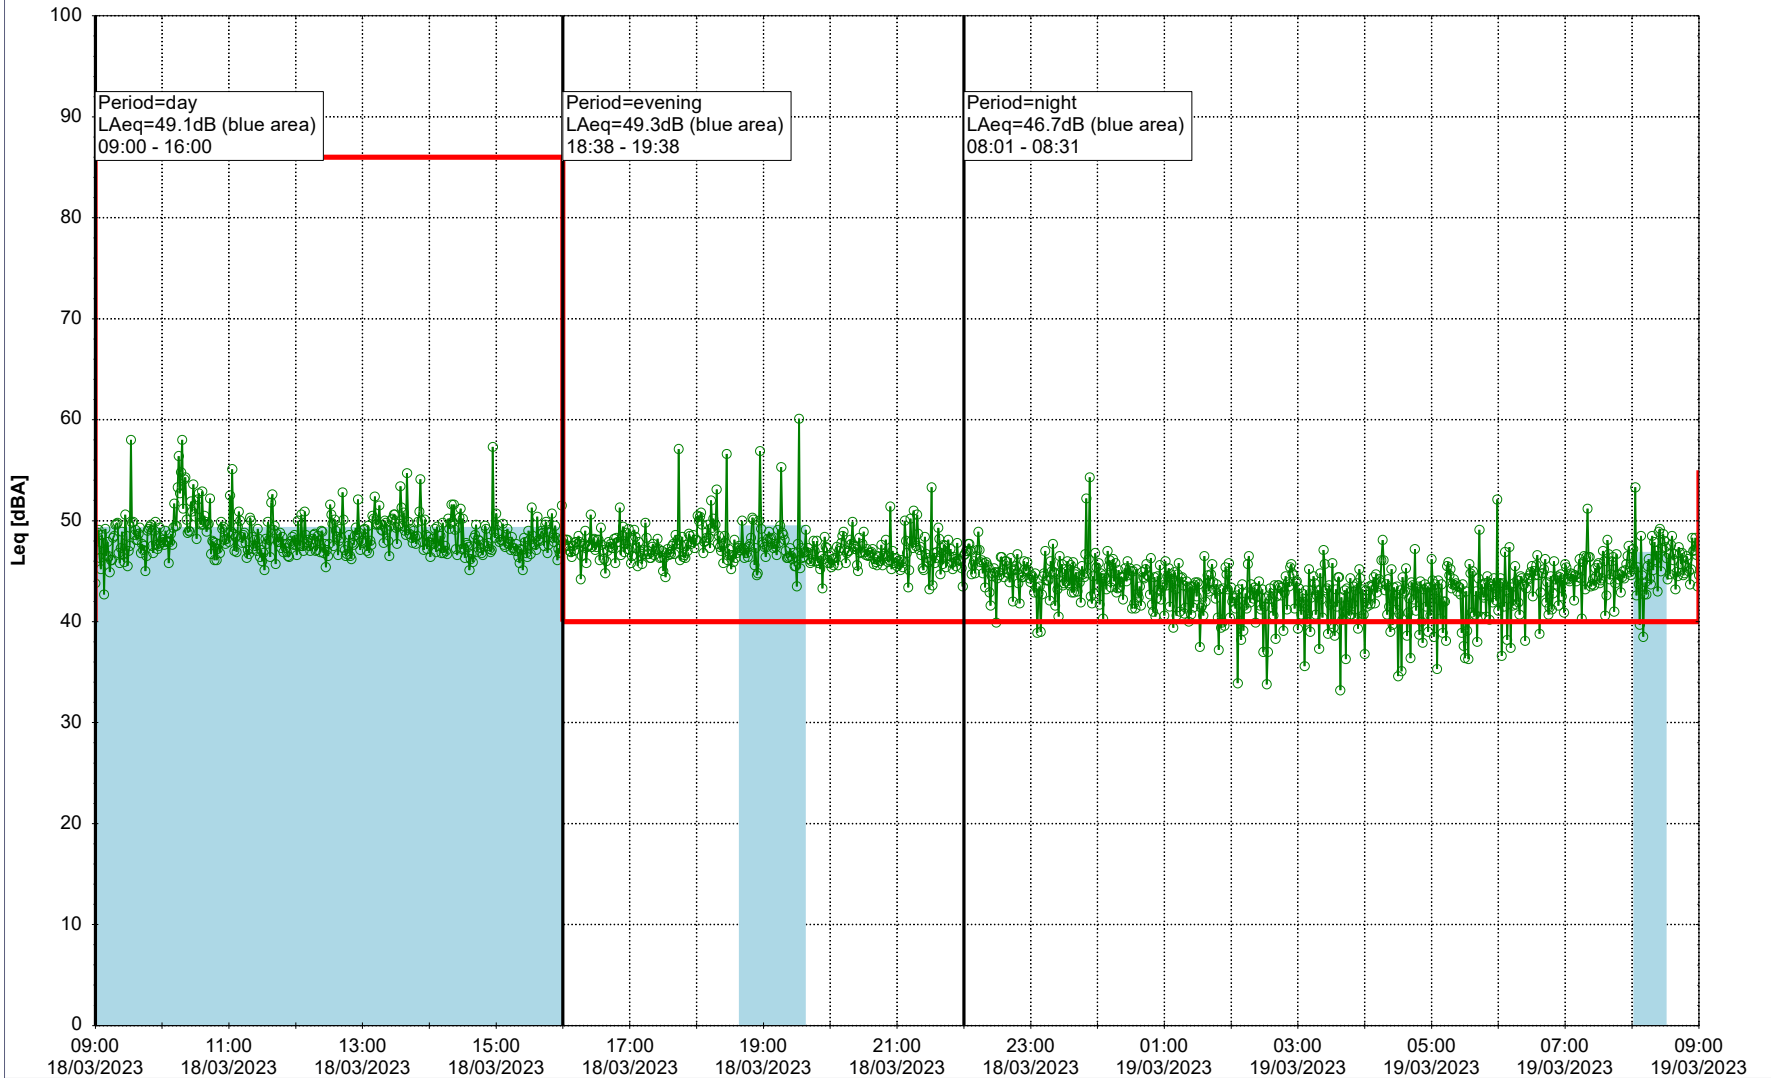

Noise Time Related Diagram

18/03/2023
19/03/2023

○○○○ MOP_NS01