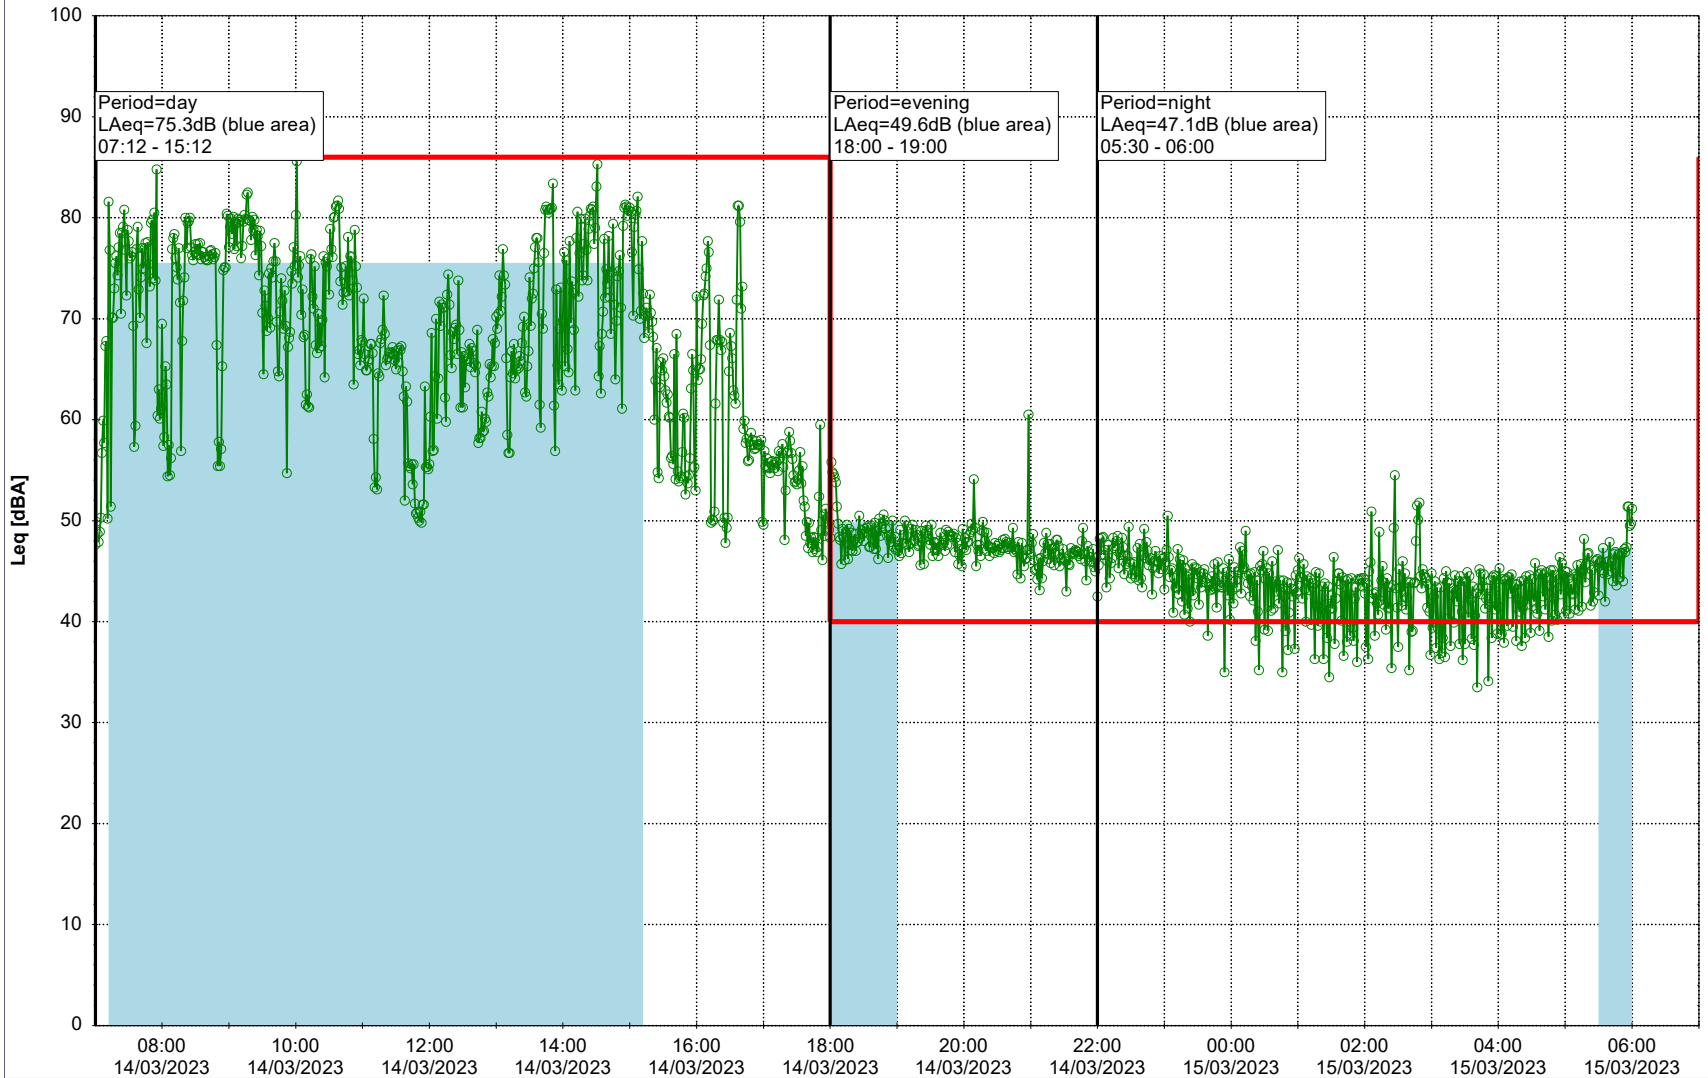

Plan View

Remarks

...

Noise Time Related Diagram

14/03/2023
15/03/2023

○○○○ MOP_NS01

Project: Kronos Sydhavnen
Construction: Mozarts Plads
Location: N-V

Plan View