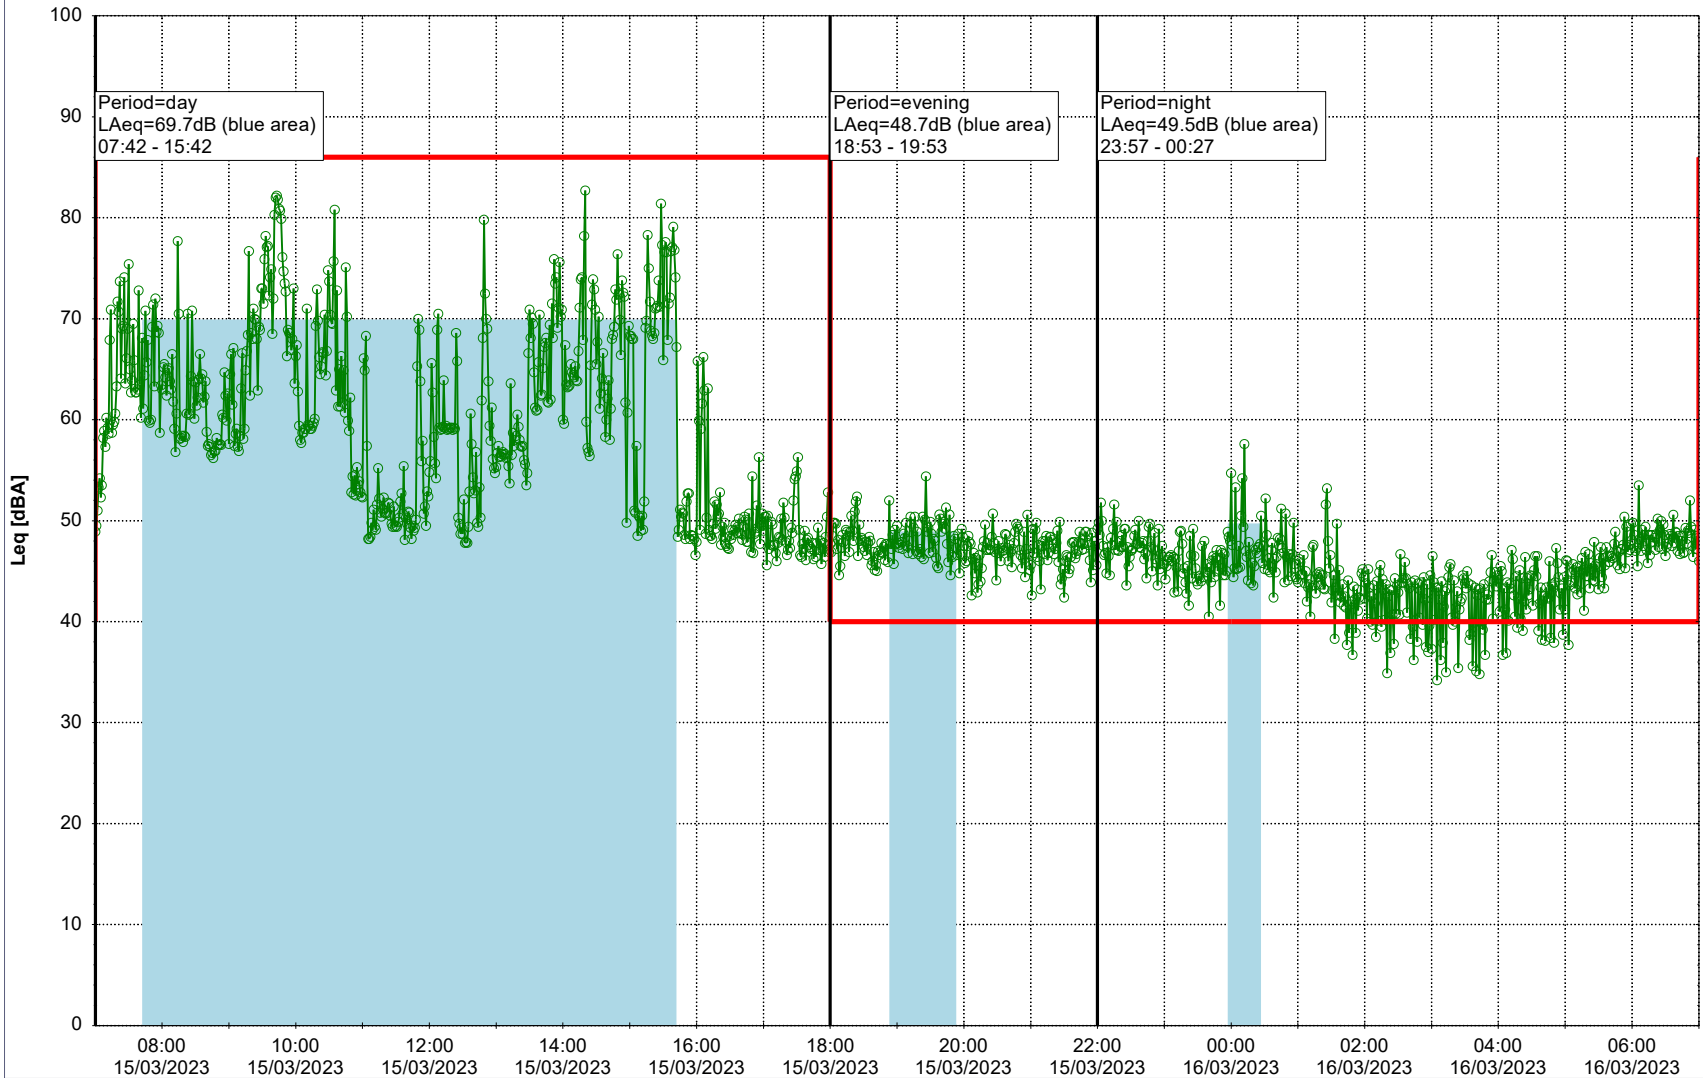

Plan View

Remarks

...

Noise Time Related Diagram

14/03/2023
15/03/2023

○○○○ MOP_NS01

Project: Kronos Sydhavnen
Construction: Mozarts Plads
Location: N-V

Plan View

Remarks

...

Noise Time Related Diagram

15/03/2023
16/03/2023

○○○○ MOP_NS01

Project: Kronos Sydhavnen
Construction: Mozarts Plads
Location: N-V

Plan View

Remarks

Noise Time Related Diagram

17/03/2023
18/03/2023

○○○○ MOP_NS01

Project: Kronos Sydhavnen
Construction: Mozarts Plads
Location: N-V

Plan View

Remarks

...

Noise Time Related Diagram