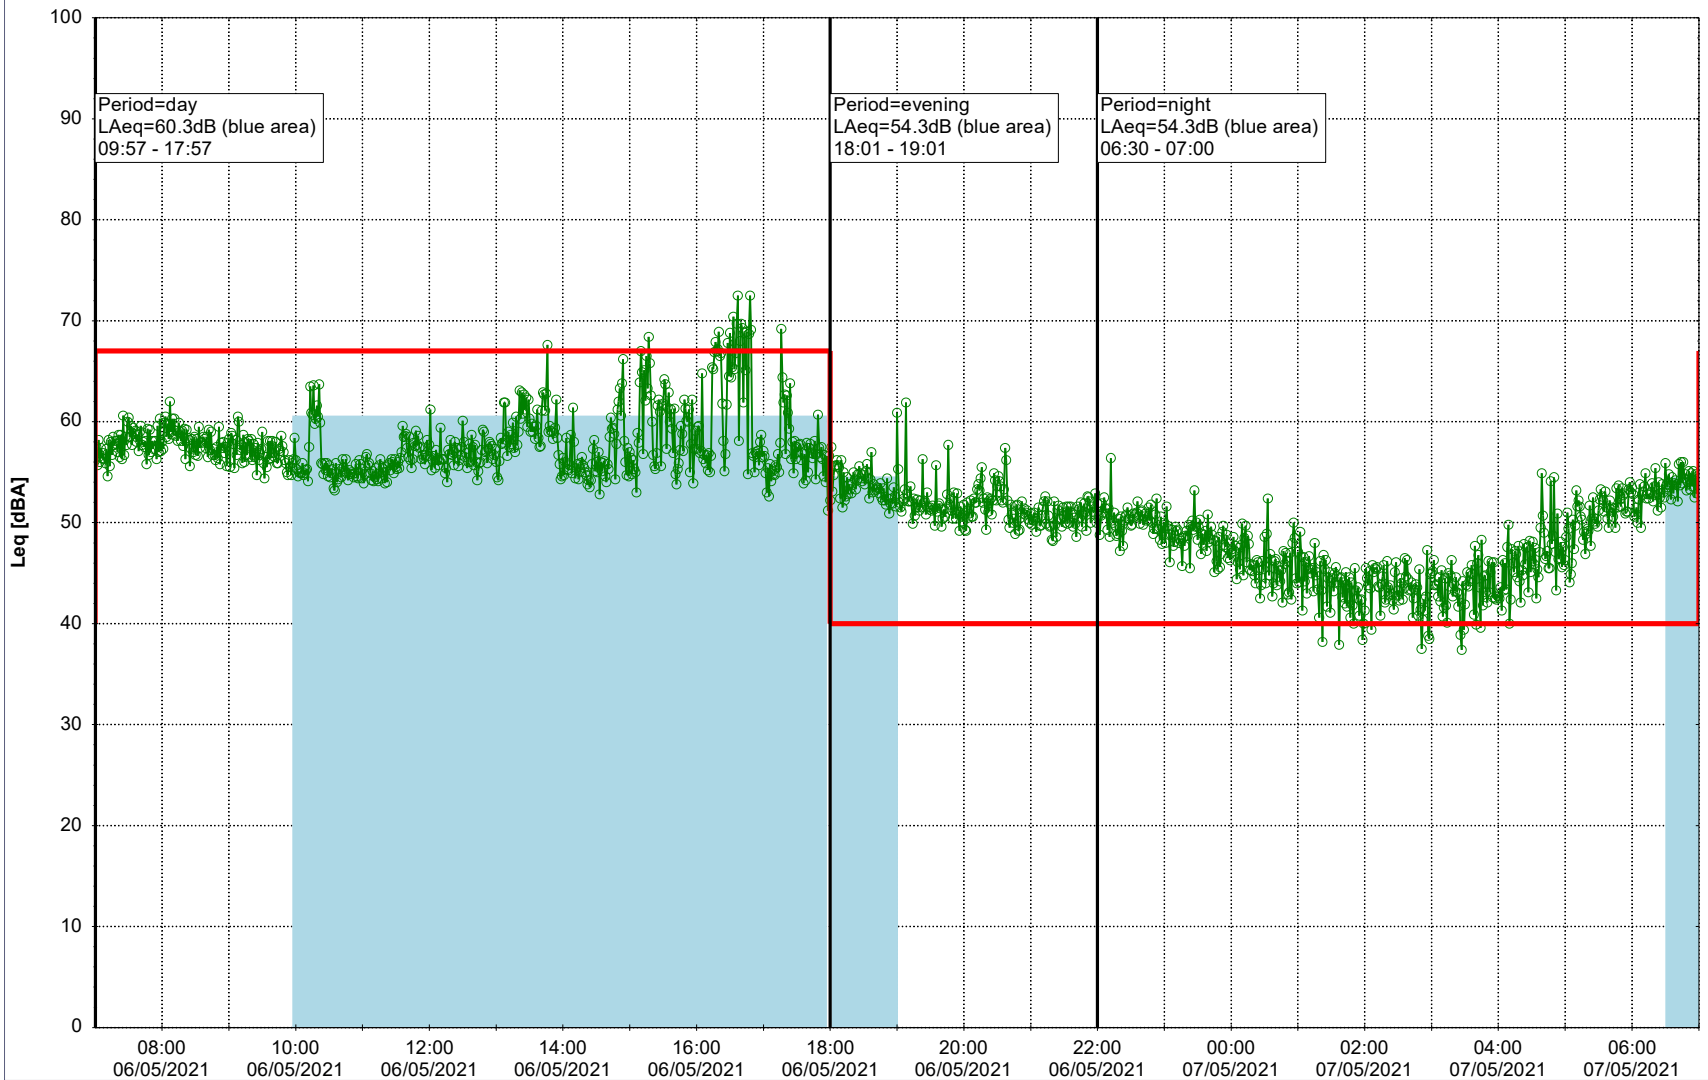

### Noise Time Related Diagram

05/05/2021  
06/05/2021

SLU\_NS01

Project: Kronos Sydhavnen  
Construction: Sluseholmen  
Location: N-V

Plan View

0 5 10 15 20 [m]

Remarks

...

### Noise Time Related Diagram

06/05/2021  
07/05/2021

○○○○ SLU\_NS01

Project: Kronos Sydhavnen  
Construction: Sluseholmen  
Location: N-V

Plan View

0 5 10 15 20 [m]

Remarks

...