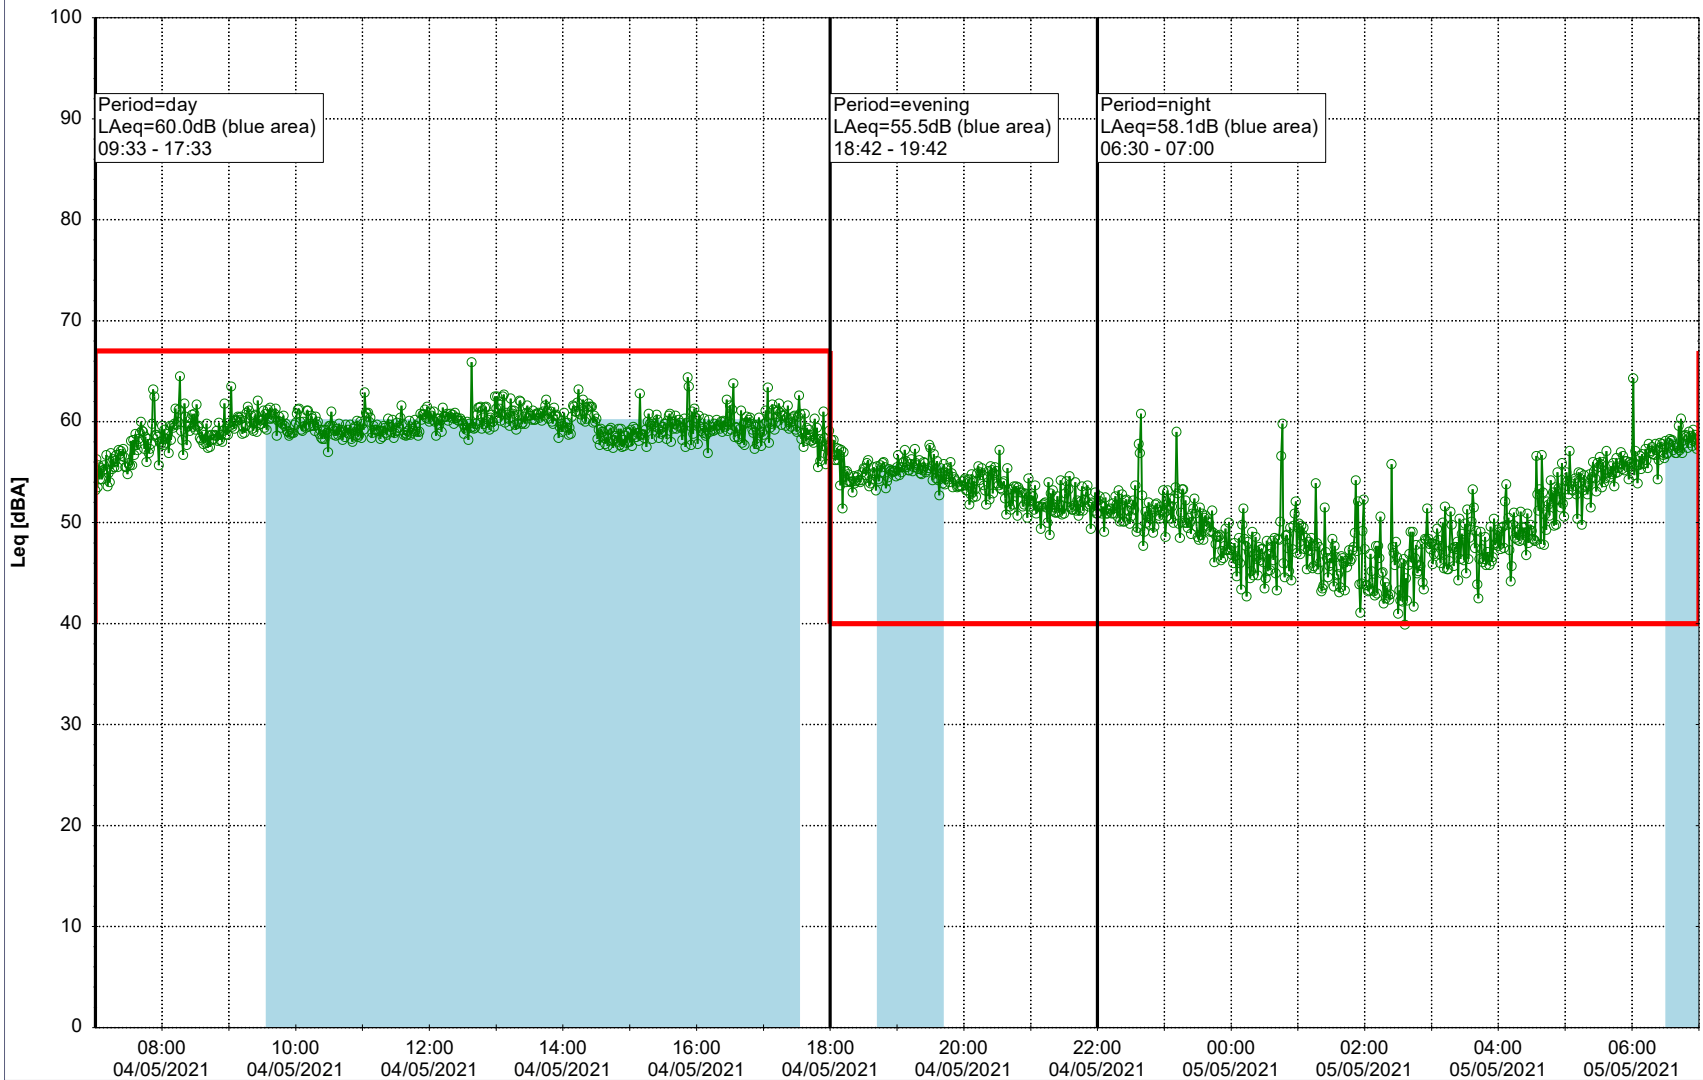

### Noise Time Related Diagram

03/05/2021  
04/05/2021

○○○○ SLU\_NS01

**Project:** Kronos Sydhavnen  
**Construction:** Sluseholmen  
**Location:** N-V

Plan View

Remarks

...

### Noise Time Related Diagram

04/05/2021  
05/05/2021

○○○○ SLU\_NS01

Project: Kronos Sydhavnen  
Construction: Sluseholmen  
Location: N-V

Plan View

0 5 10 15 20 [m]

Remarks

...

### Noise Time Related Diagram

05/05/2021  
06/05/2021

SLU\_NS01

Project: Kronos Sydhavnen  
Construction: Sluseholmen  
Location: N-V

Plan View

0 5 10 15 20 [m]

Remarks

...

### Noise Time Related Diagram

06/05/2021  
07/05/2021

○○○○ SLU\_NS01

Project: Kronos Sydhavnen  
Construction: Sluseholmen  
Location: N-V

Plan View

0 5 10 15 20 [m]

Remarks

...