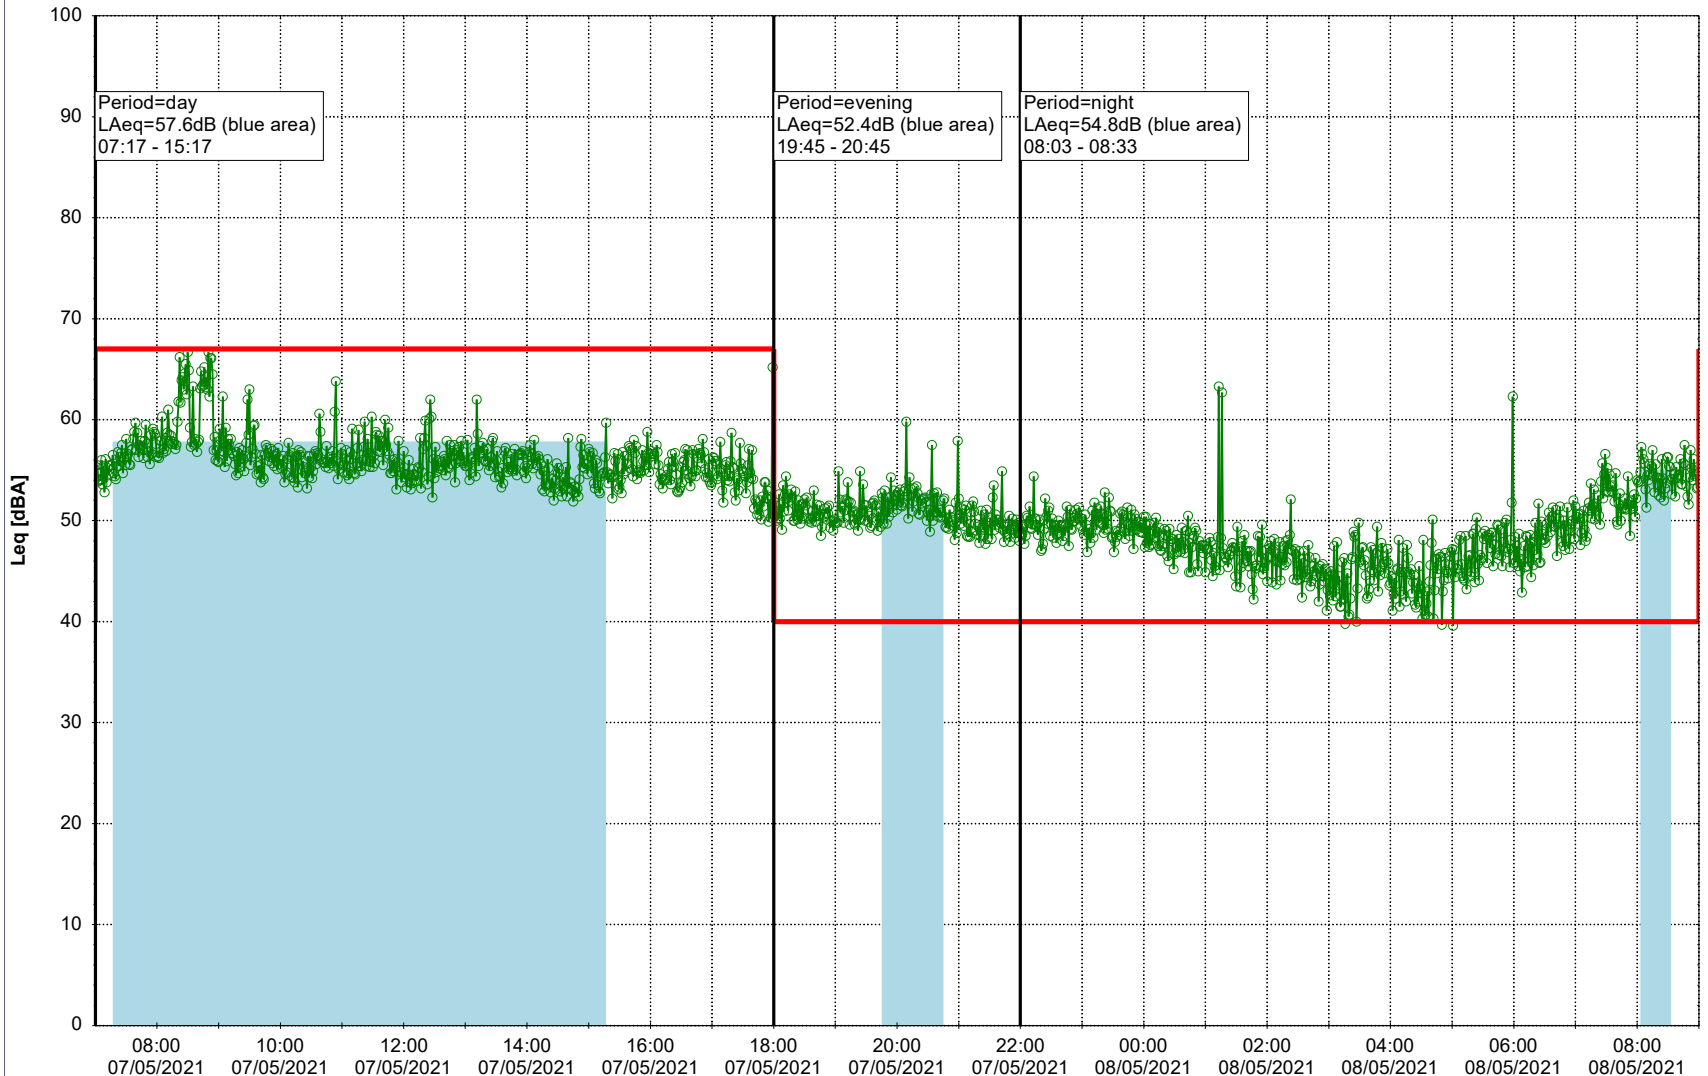

### Noise Time Related Diagram

06/05/2021  
07/05/2021

○○○○ SLU\_NS01

Project: Kronos Sydhavnen  
Construction: Sluseholmen  
Location: N-V

Plan View

0 5 10 15 20 [m]

Remarks

...

### Noise Time Related Diagram

07/05/2021  
08/05/2021

SLU\_NS01

**Project:** Kronos Sydhavnen  
**Construction:** Sluseholmen  
**Location:** N-V

Plan View

Remarks

- Tegholmen

### Noise Time Related Diagram

08/05/2021  
09/05/2021

○○○○ SLU\_NS01

Project: Kronos Sydhavnen  
Construction: Sluseholmen  
Location: N-V

Plan View

Remarks

...