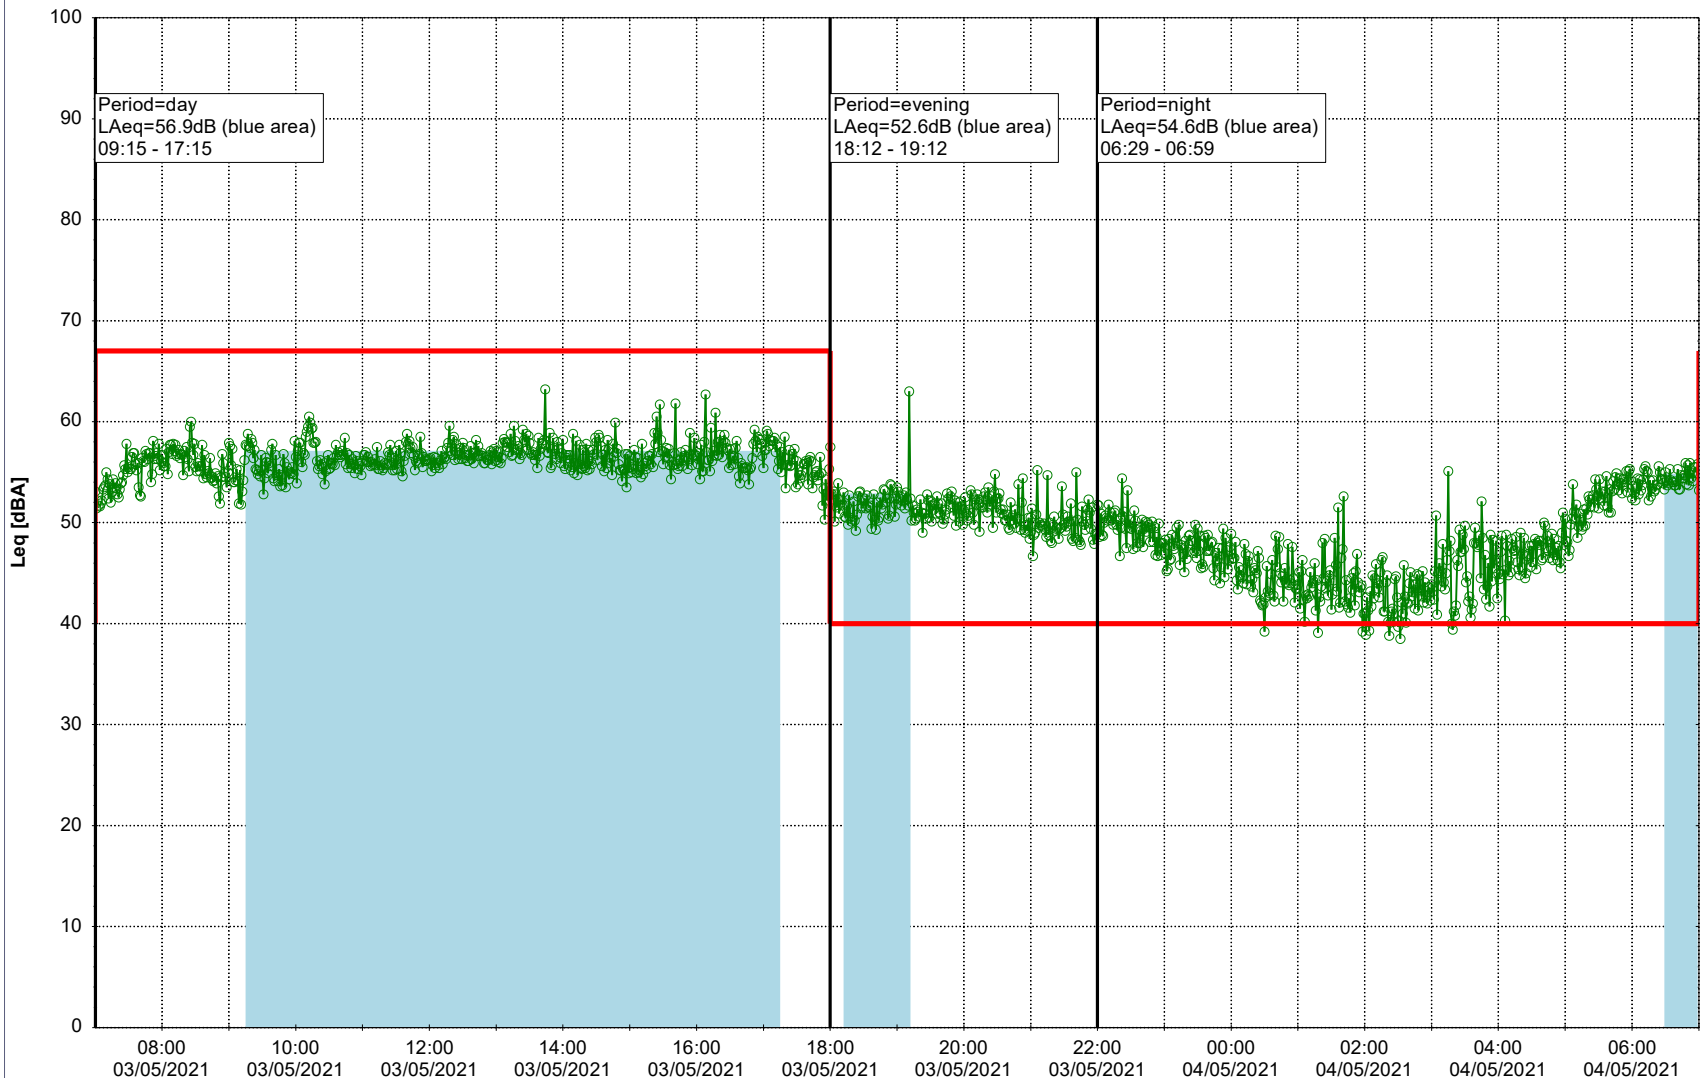

**Project:** Kronos Sydhavnen  
**Construction:** Sluseholmen  
**Location:** N-V

Plan View

Remarks

...

### Noise Time Related Diagram

03/05/2021  
04/05/2021

○○○○ SLU\_NS01

**Project:** Kronos Sydhavnen  
**Construction:** Sluseholmen  
**Location:** N-V

Plan View

Remarks

...

### Noise Time Related Diagram

04/05/2021  
05/05/2021

○○○○ SLU\_NS01

Project: Kronos Sydhavnen  
Construction: Sluseholmen  
Location: N-V

Plan View

0 5 10 15 20 [m]

Remarks

...

### Noise Time Related Diagram

05/05/2021  
06/05/2021

SLU\_NS01

Project: Kronos Sydhavnen  
Construction: Sluseholmen  
Location: N-V

Plan View

0 5 10 15 20 [m]

Remarks

...