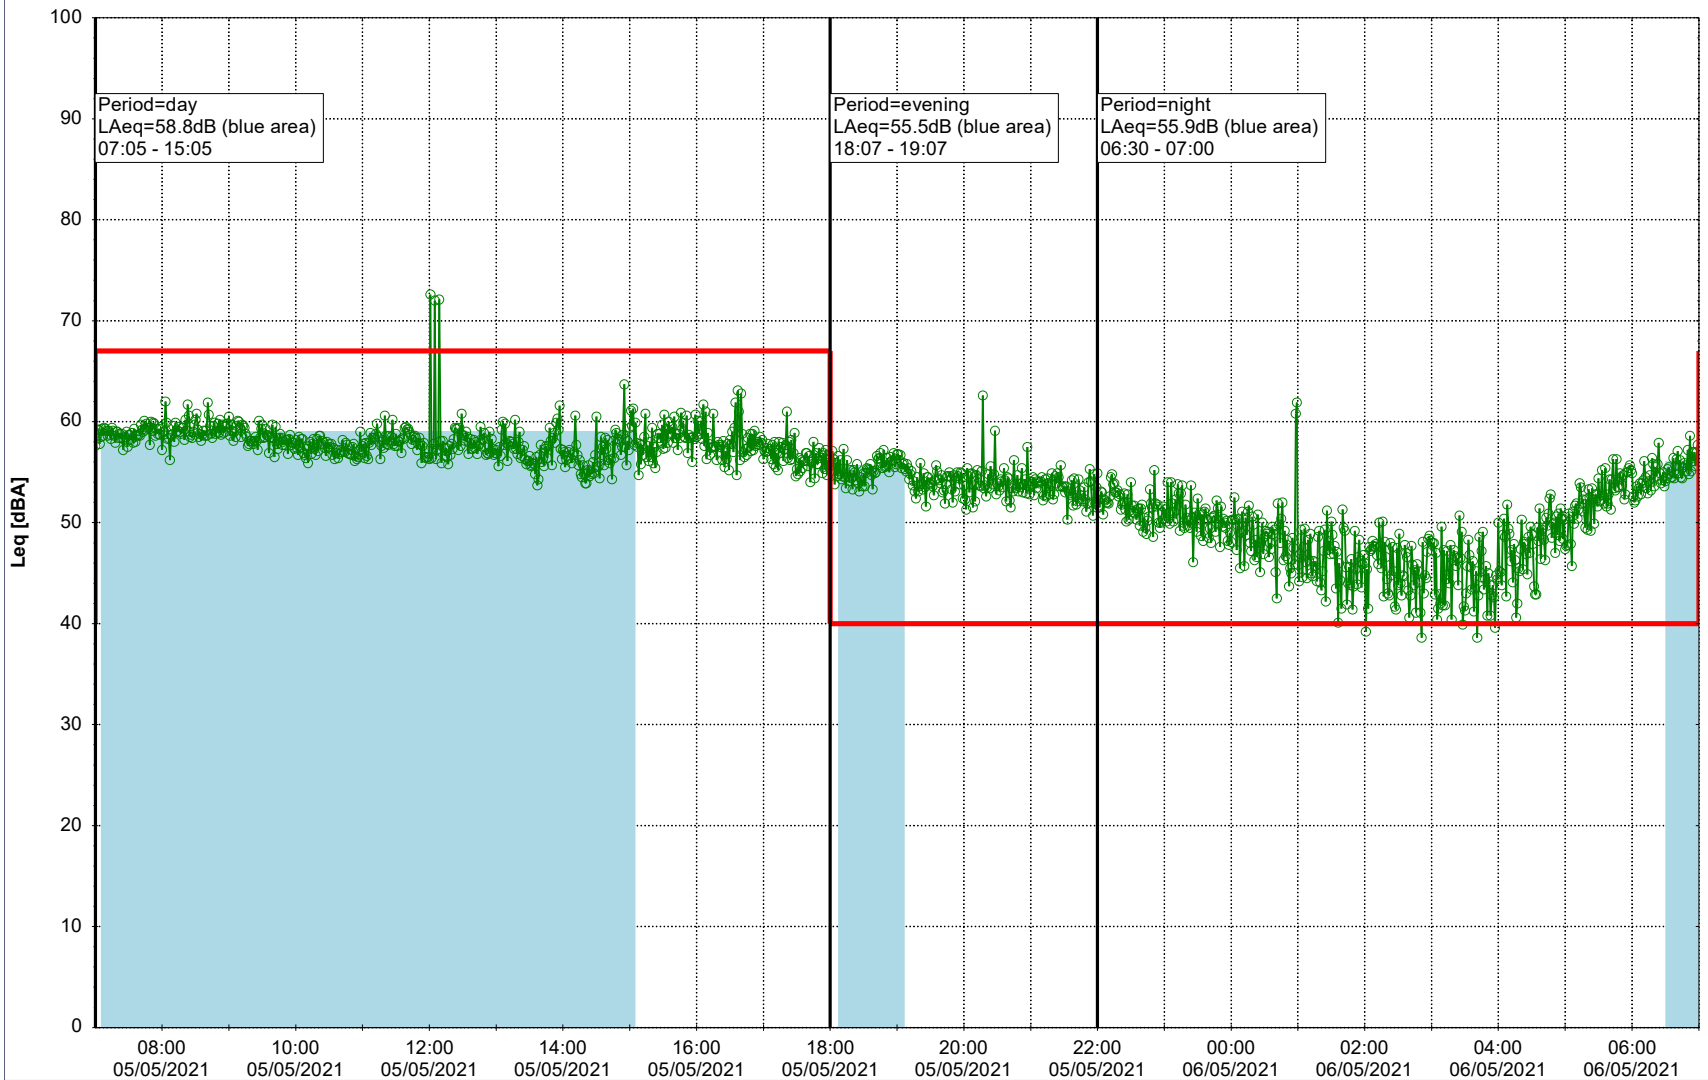

### Noise Time Related Diagram

04/05/2021  
05/05/2021

○○○○ SLU\_NS01

Project: Kronos Sydhavnen  
Construction: Sluseholmen  
Location: N-V

Plan View

0 5 10 15 20 [m]

Remarks

...

### Noise Time Related Diagram

05/05/2021  
06/05/2021

SLU\_NS01

Project: Kronos Sydhavnen  
Construction: Sluseholmen  
Location: N-V

Plan View

0 5 10 15 20 [m]

Remarks

...

### Noise Time Related Diagram

06/05/2021  
07/05/2021

○○○○ SLU\_NS01

Project: Kronos Sydhavnen  
Construction: Sluseholmen  
Location: N-V

Plan View

0 5 10 15 20 [m]

Remarks

...