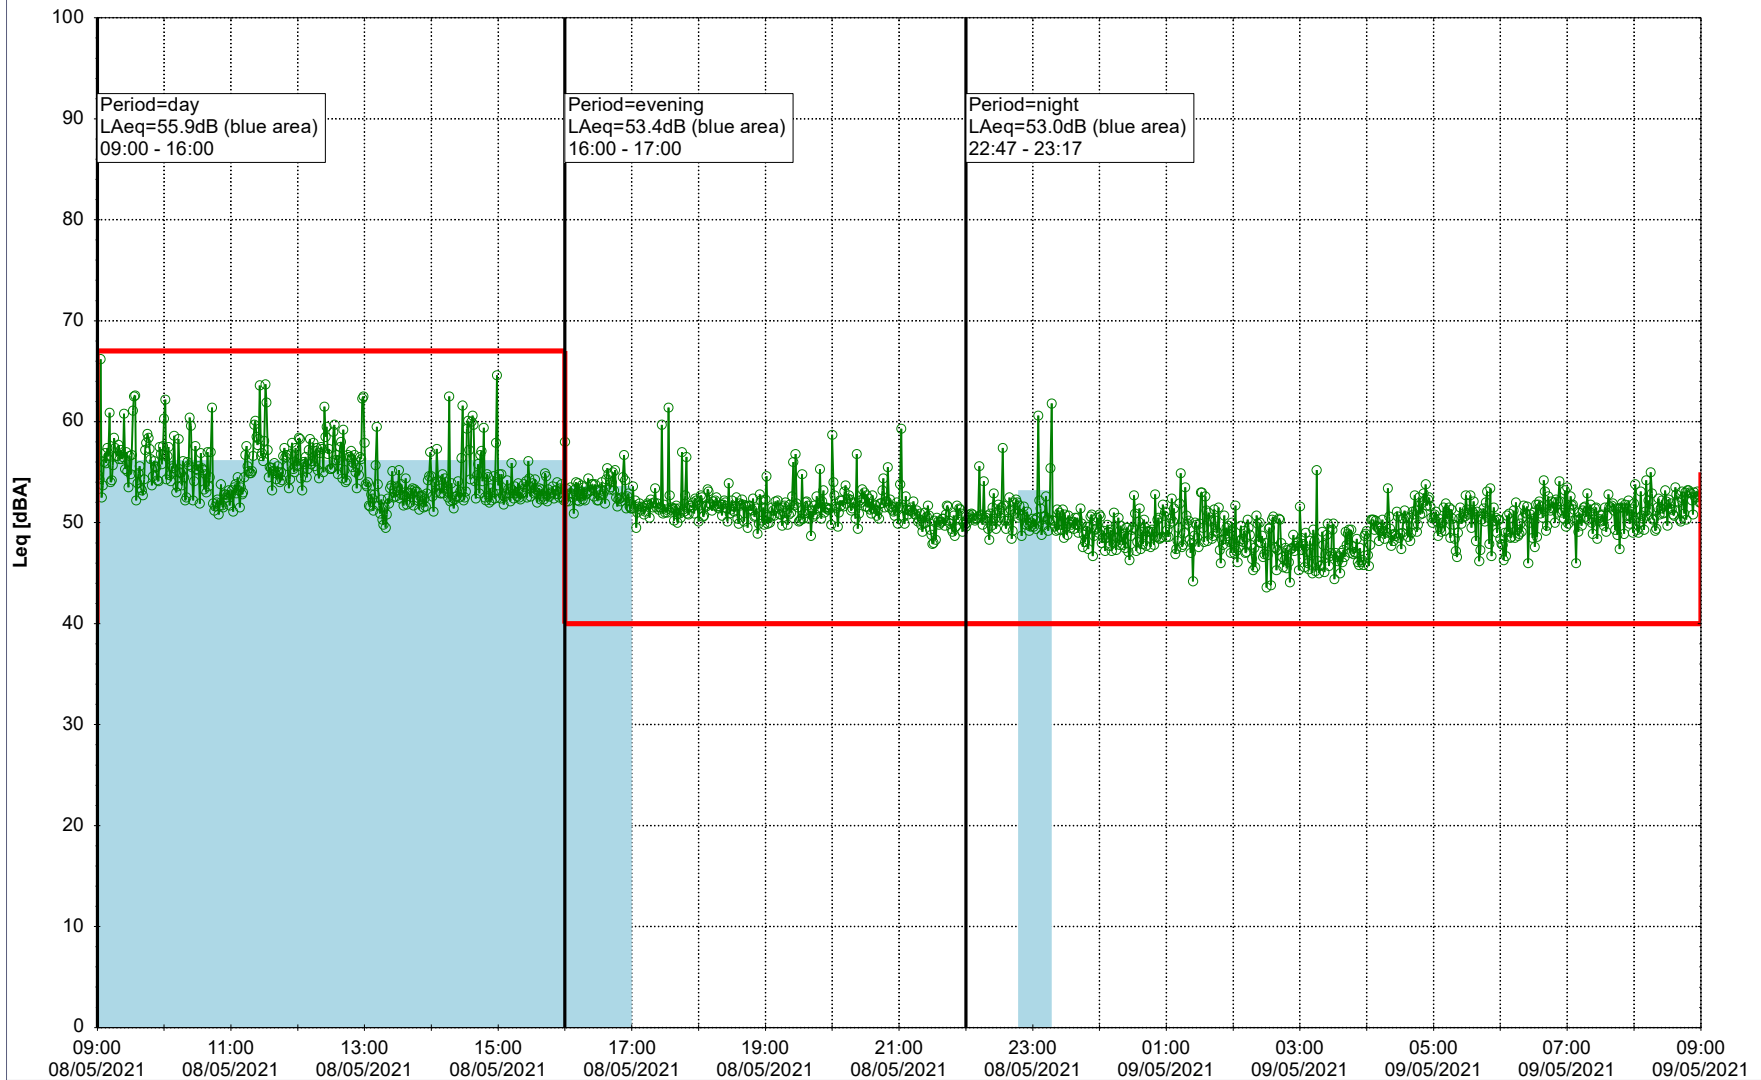

### Noise Time Related Diagram

07/05/2021  
08/05/2021

SLU\_NS01

**Project:** Kronos Sydhavnen  
**Construction:** Sluseholmen  
**Location:** N-V

Plan View

Remarks

- Tegholmen

### Noise Time Related Diagram

08/05/2021  
09/05/2021

○○○○ SLU\_NS01

Project: Kronos Sydhavnen  
Construction: Sluseholmen  
Location: N-V

Plan View

Remarks

...