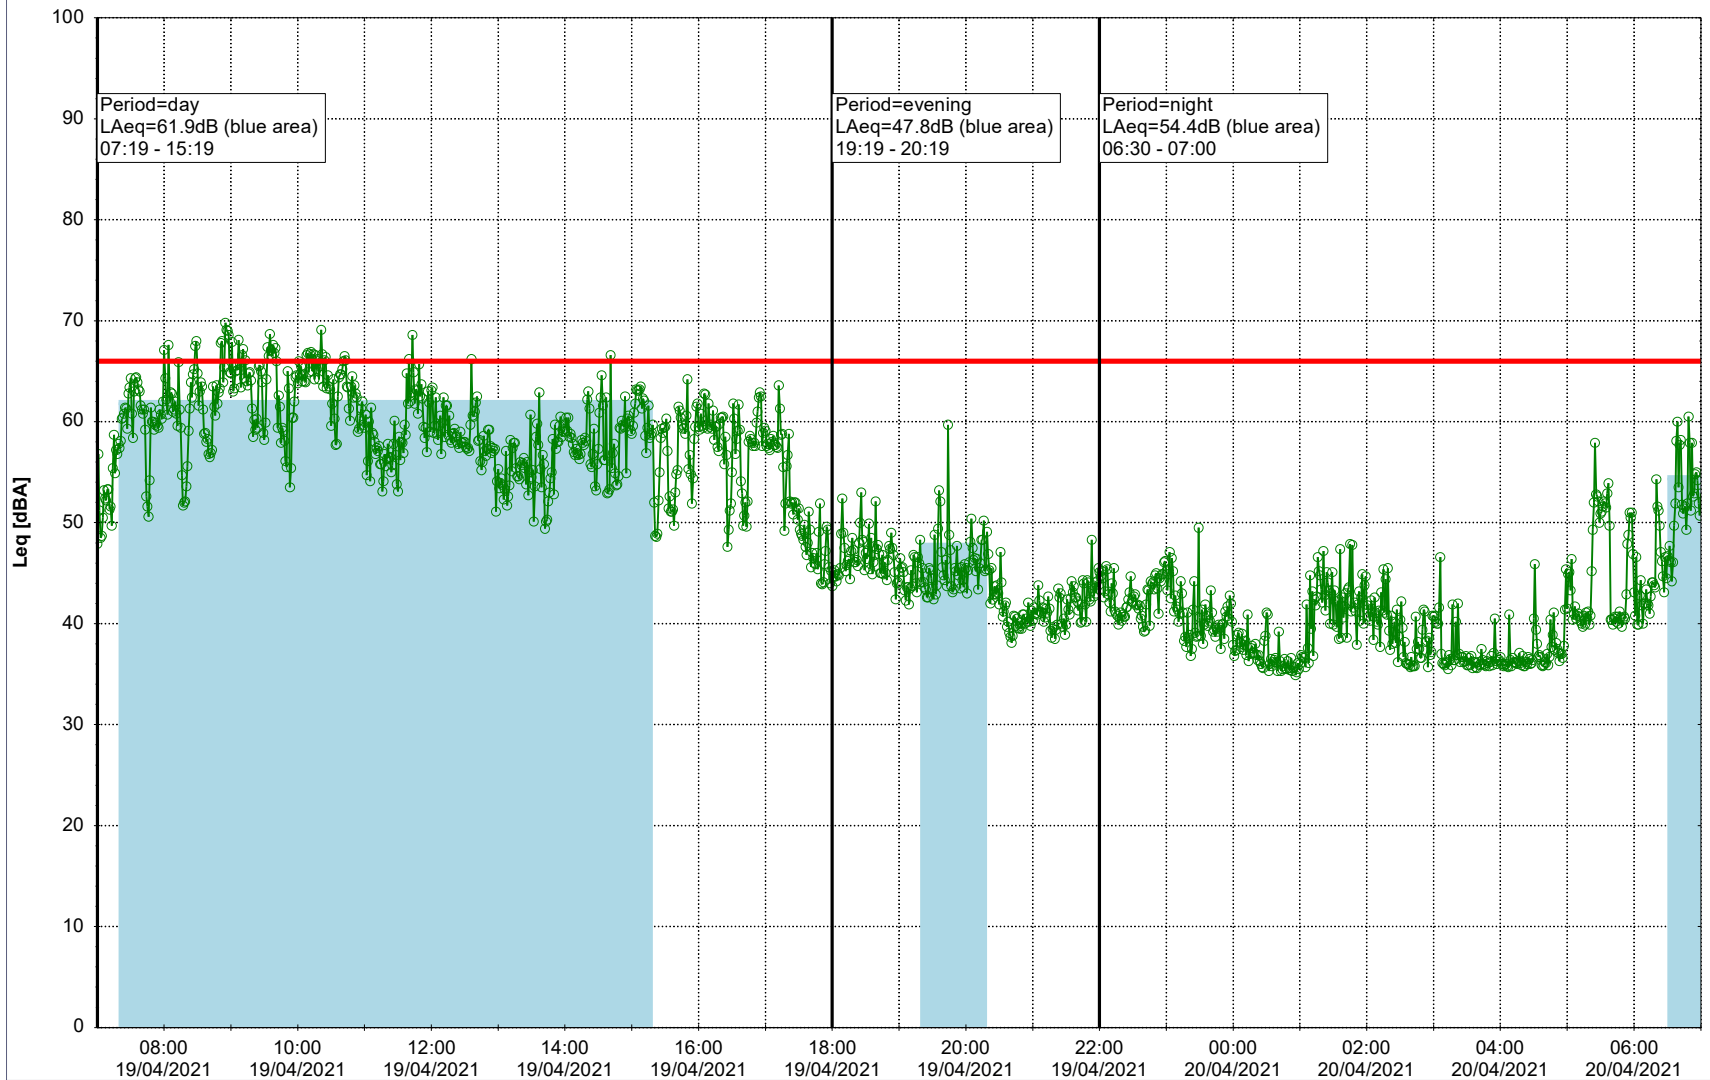

Project: Kronos Sydhavnen
Construction: Enghave Brygge
Location: N-V

Plan View

Remarks

- Ørsted Værket

Noise Time Related Diagram

19/04/2021
20/04/2021

○○○ EBR-OVK_NS02

Project: Kronos Sydhavnen
Construction: Enghave Brygge
Location: N-V

Plan View

Remarks

- Ørsted Værket

Noise Time Related Diagram

20/04/2021
21/04/2021

○○○○ EBR-OVK_NS02

Project: Kronos Sydhavnen
Construction: Enghave Brygge
Location: N-V

Plan View