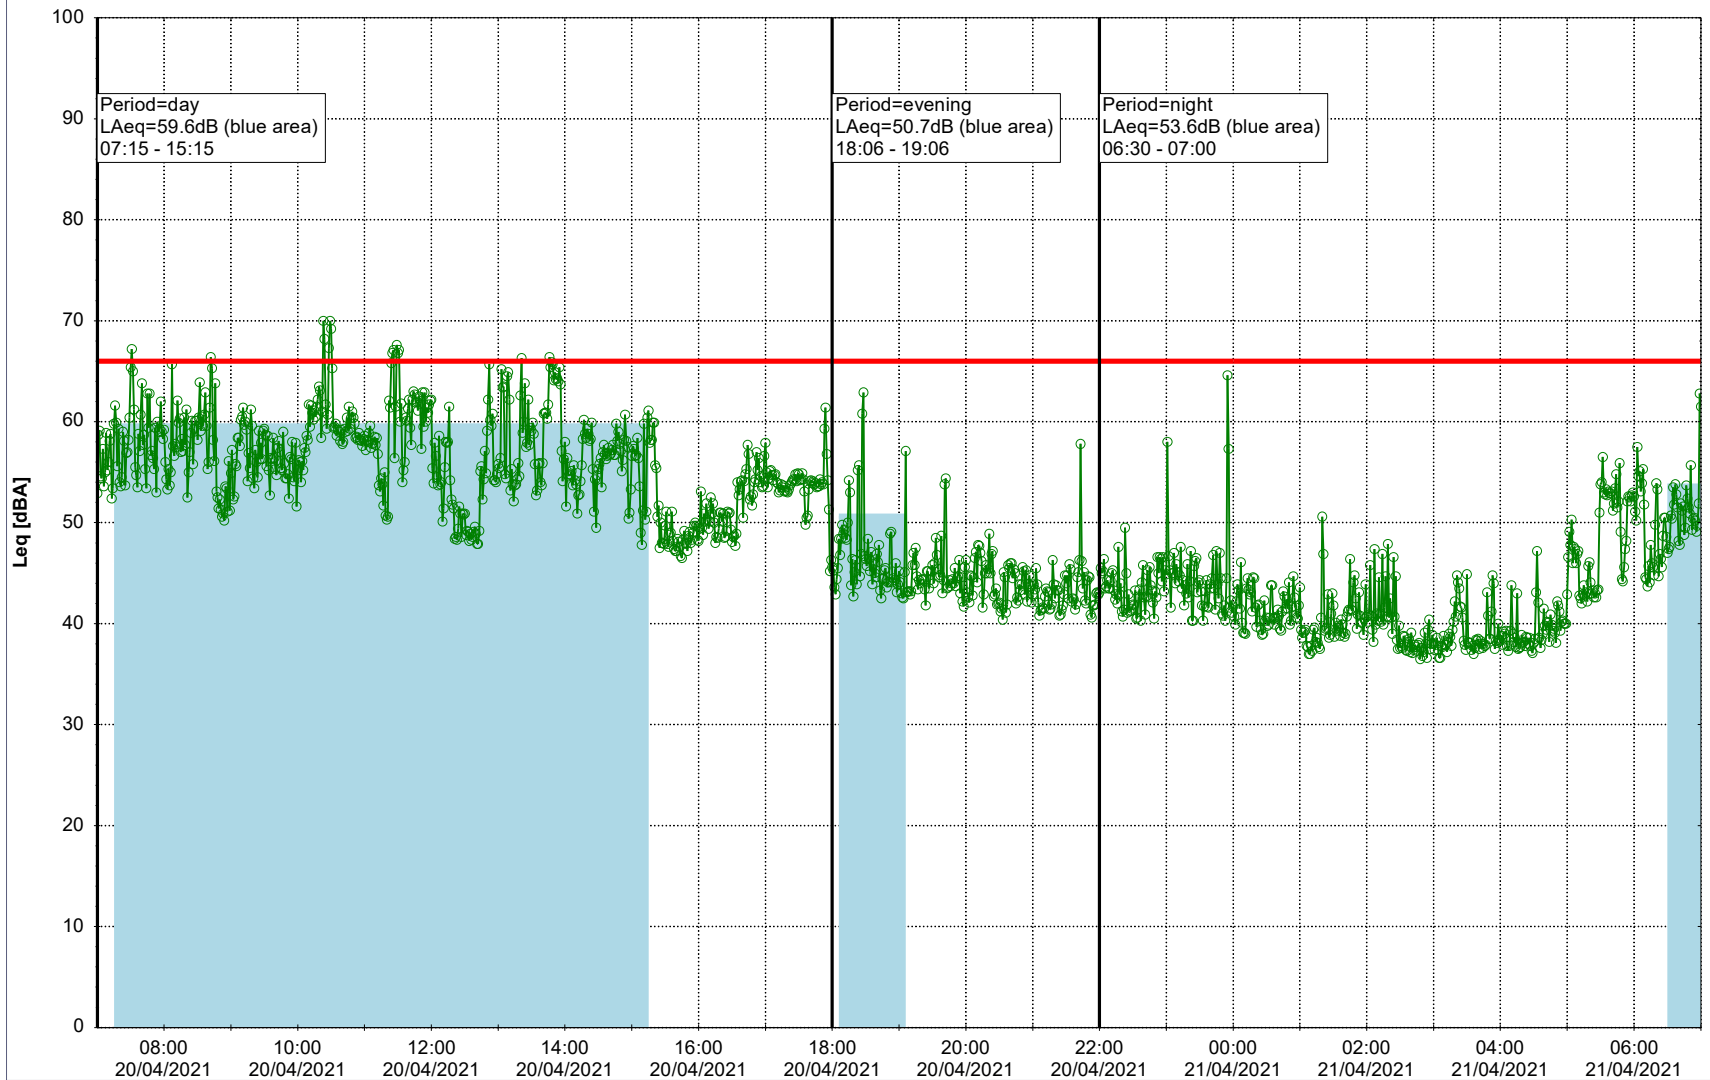

Plan View

Remarks

- Ørsted Værket

Noise Time Related Diagram

20/04/2021
21/04/2021

○○○○ EBR-OVK_NS02

Project: Kronos Sydhavnen
Construction: Enghave Brygge
Location: N-V

Plan View

Remarks

- Ørsted Værket

Noise Time Related Diagram

21/04/2021
22/04/2021

○○○ EBR-OVK_NS02

Project: Kronos Sydhavnen
Construction: Enghave Brygge
Location: N-V

Plan View

Remarks

- Ørsted Værket

Noise Time Related Diagram

22/04/2021
23/04/2021

○○○ EBR-OVK_NS02

Project: Kronos Sydhavnen
Construction: Enghave Brygge
Location: N-V

Plan View

Remarks

- Ørsted Værket