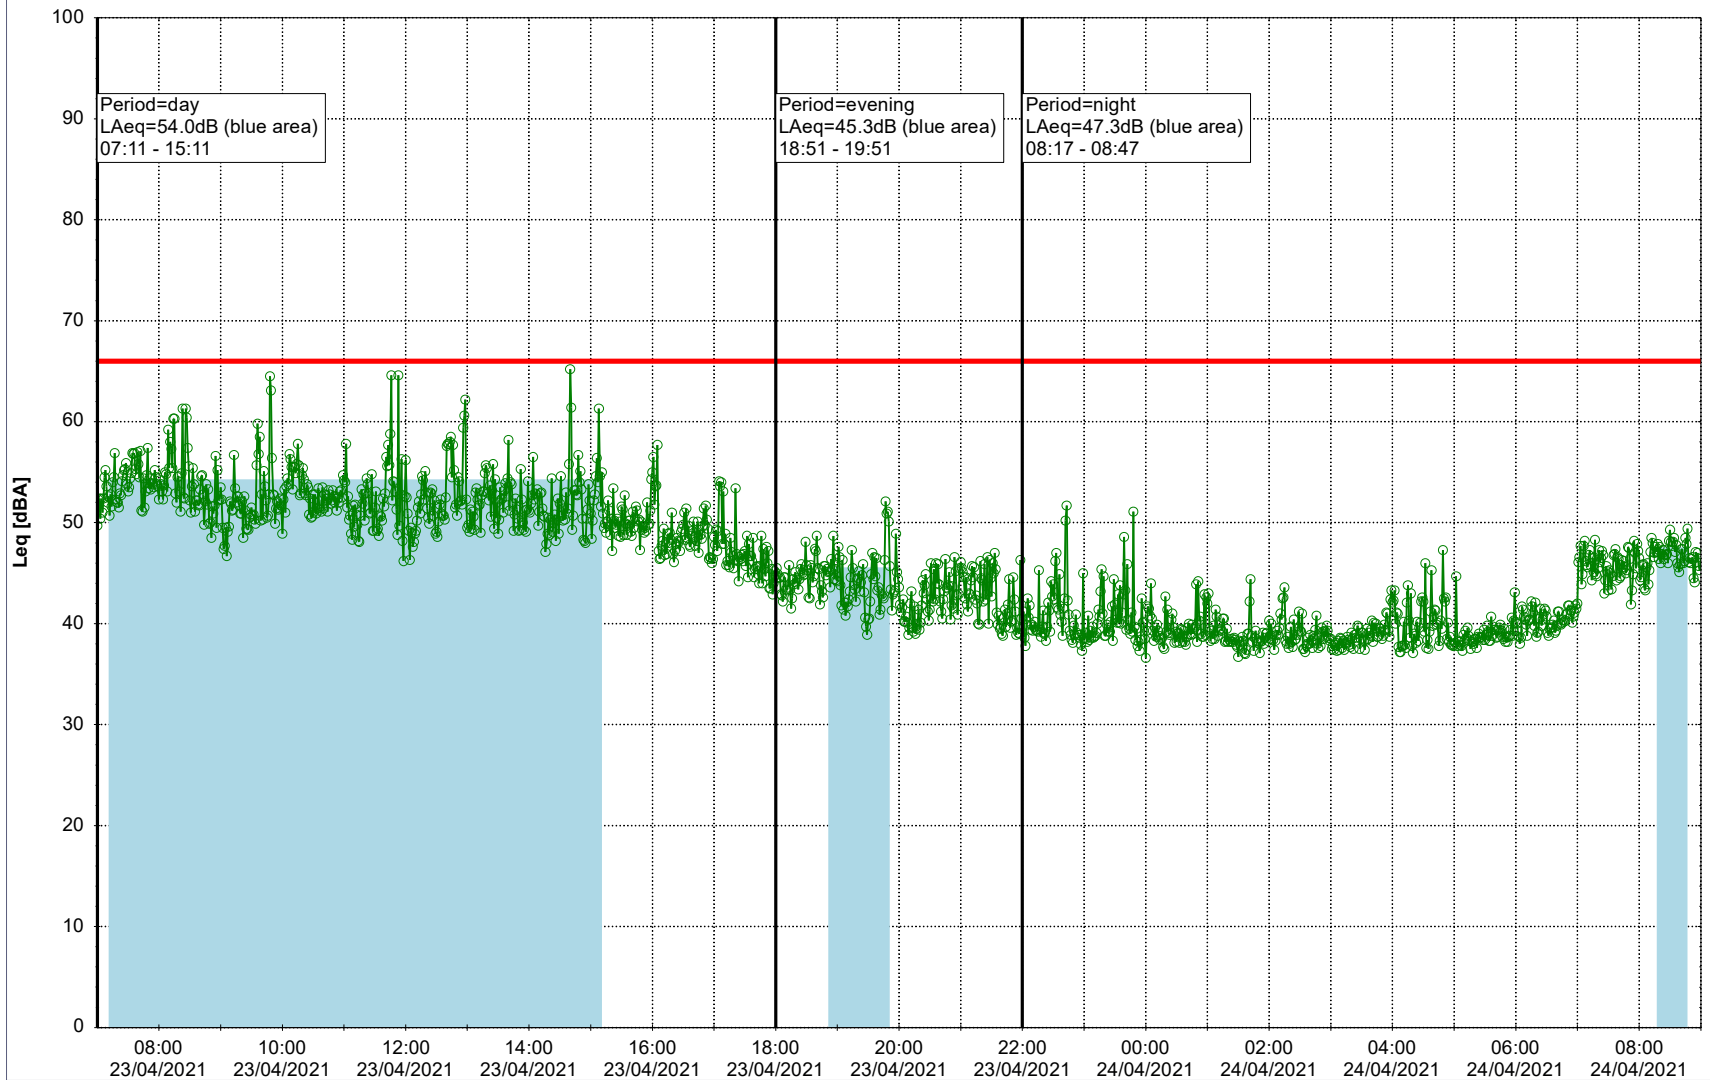

- Ørsted Værket

Noise Time Related Diagram

22/04/2021
23/04/2021

○○○ EBR-OVK_NS02

Project: Kronos Sydhavnen
Construction: Enghave Brygge
Location: N-V

Plan View

Remarks

- Ørsted Værket

Noise Time Related Diagram

23/04/2021
24/04/2021

○○○○ EBR-OVK_NS02

Project: Kronos Sydhavnen
Construction: Enghave Brygge
Location: N-V

Plan View

Remarks

- Ørsted Værket

Noise Time Related Diagram

24/04/2021
25/04/2021

○○○ EBR-OVK_NS02

Project: Kronos Sydhavnen
Construction: Enghave Brygge
Location: N-V

Plan View

Remarks

- Ørsted Værket

Noise Time Related Diagram

25/04/2021
26/04/2021