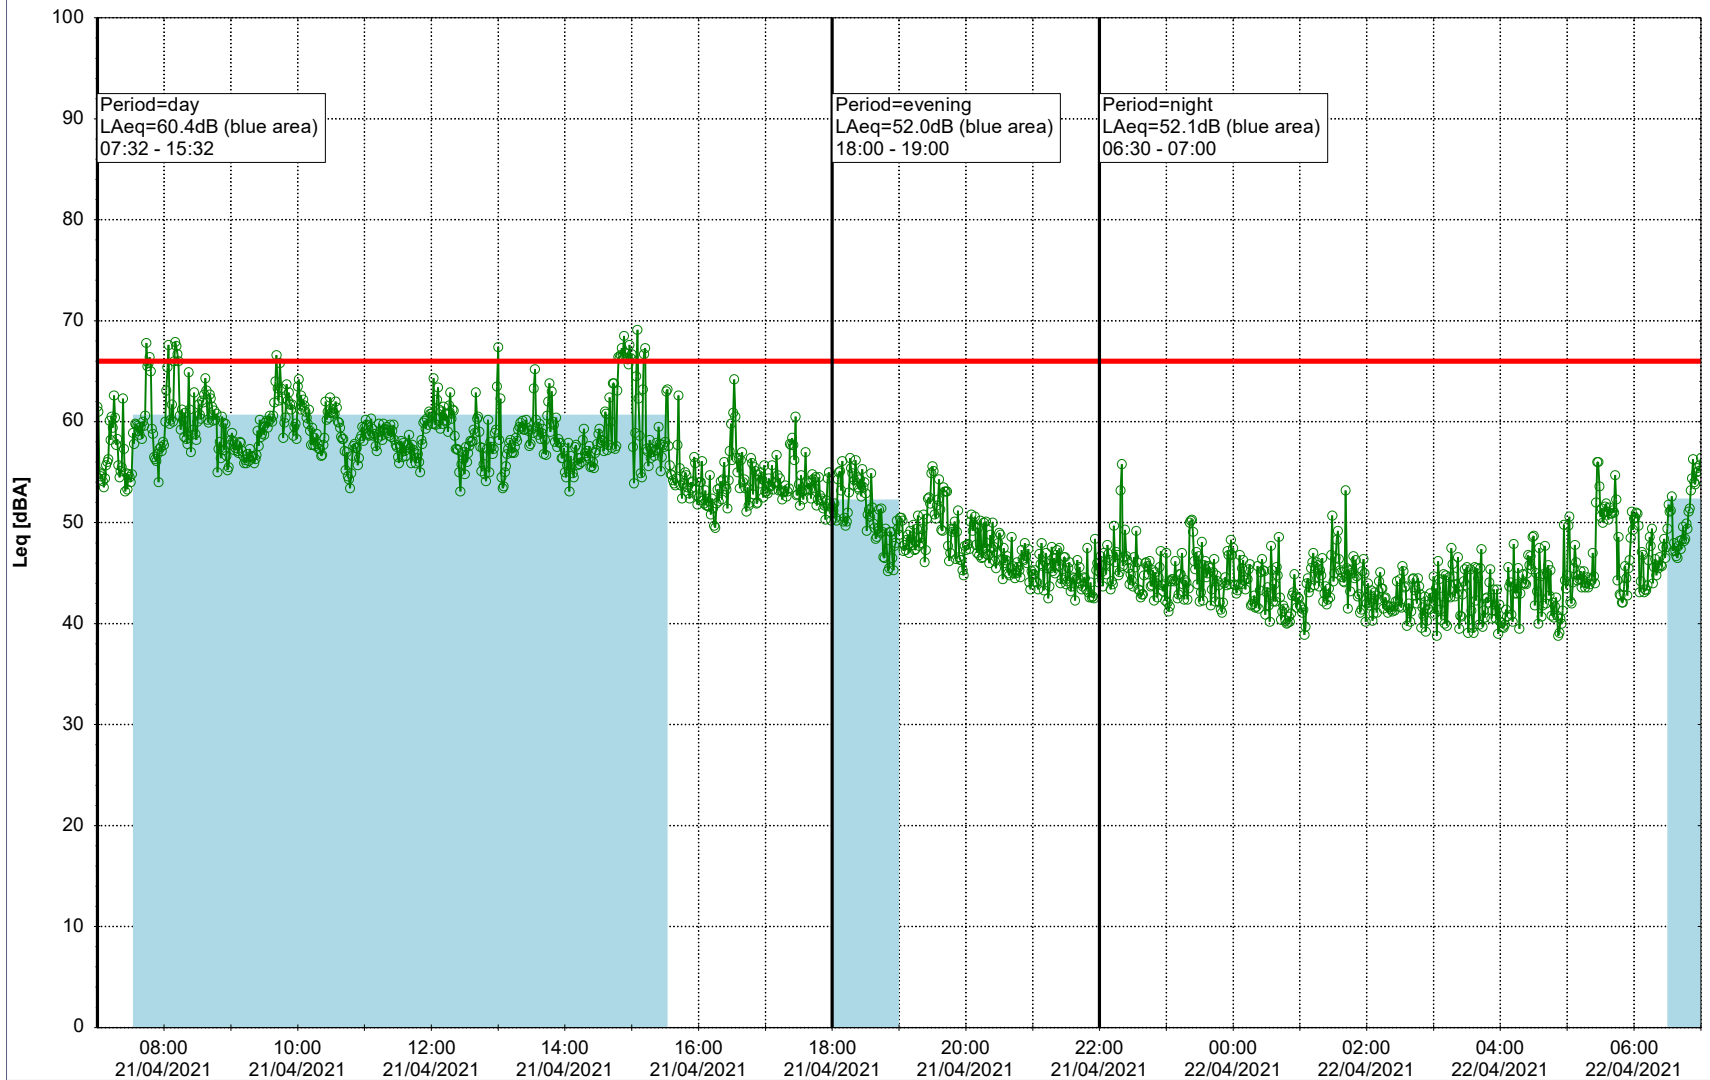

Plan View

Remarks

- Ørsted Værket

Noise Time Related Diagram

20/04/2021
21/04/2021

○○○○ EBR-OVK_NS02

Project: Kronos Sydhavnen
Construction: Enghave Brygge
Location: N-V

Plan View

Remarks

- Ørsted Værket

Noise Time Related Diagram

21/04/2021
22/04/2021

○○○ EBR-OVK_NS02

Project: Kronos Sydhavnen
Construction: Enghave Brygge
Location: N-V

Plan View

Remarks

- Ørsted Værket

Noise Time Related Diagram

22/04/2021
23/04/2021

○○○ EBR-OVK_NS02

Project: Kronos Sydhavnen
Construction: Enghave Brygge
Location: N-V

Plan View

Remarks

- Ørsted Værket