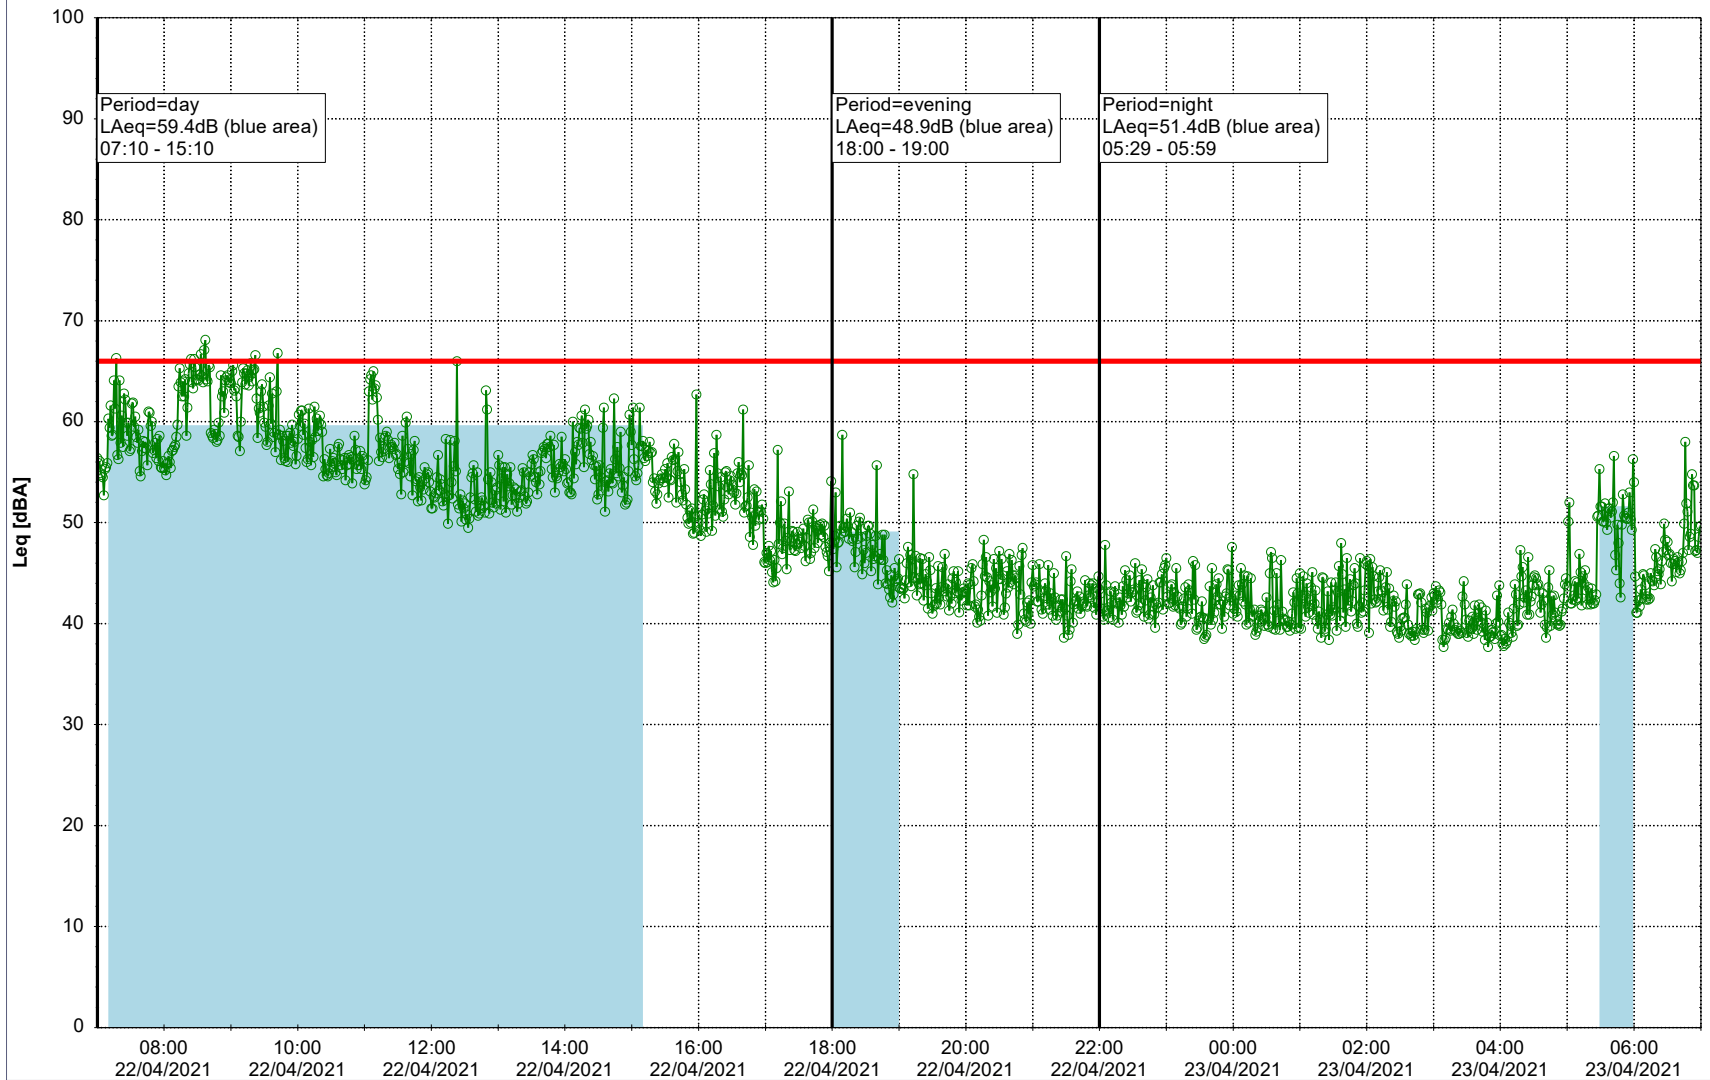

Remarks

- Ørsted Værket

Noise Time Related Diagram

21/04/2021
22/04/2021

○○○ EBR-OVK_NS02

Project: Kronos Sydhavnen
Construction: Enghave Brygge
Location: N-V

Plan View

Remarks

- Ørsted Værket

Noise Time Related Diagram

22/04/2021
23/04/2021

○○○ EBR-OVK_NS02

Project: Kronos Sydhavnen
Construction: Enghave Brygge
Location: N-V

Plan View

Remarks

- Ørsted Værket

Noise Time Related Diagram

23/04/2021
24/04/2021

○○○○ EBR-OVK_NS02

Project: Kronos Sydhavnen
Construction: Enghave Brygge
Location: N-V

Plan View

Remarks

- Ørsted Værket

Noise Time Related Diagram