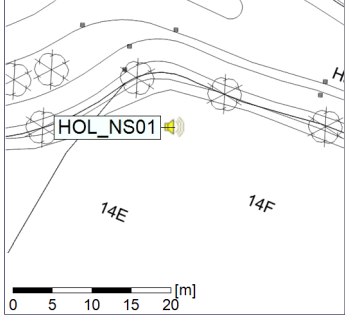

### Noise Time Related Diagram

12/06/2020  
13/06/2020

○ ○ ○ ○ HOL\_NS01

**Project:** Kronos Sydhavnen  
**Construction:** Havneholmen  
**Location:** N-V

Plan View

Remarks

...

### Noise Time Related Diagram

13/06/2020  
14/06/2020

○ ○ ○ ○ HOL\_NS01

Project: Kronos Sydhavnen  
Construction: Havneholmen  
Location: N-V

Plan View

Remarks

...

### Noise Time Related Diagram

14/06/2020  
15/06/2020

○ ○ ○ ○ HOL\_NS01