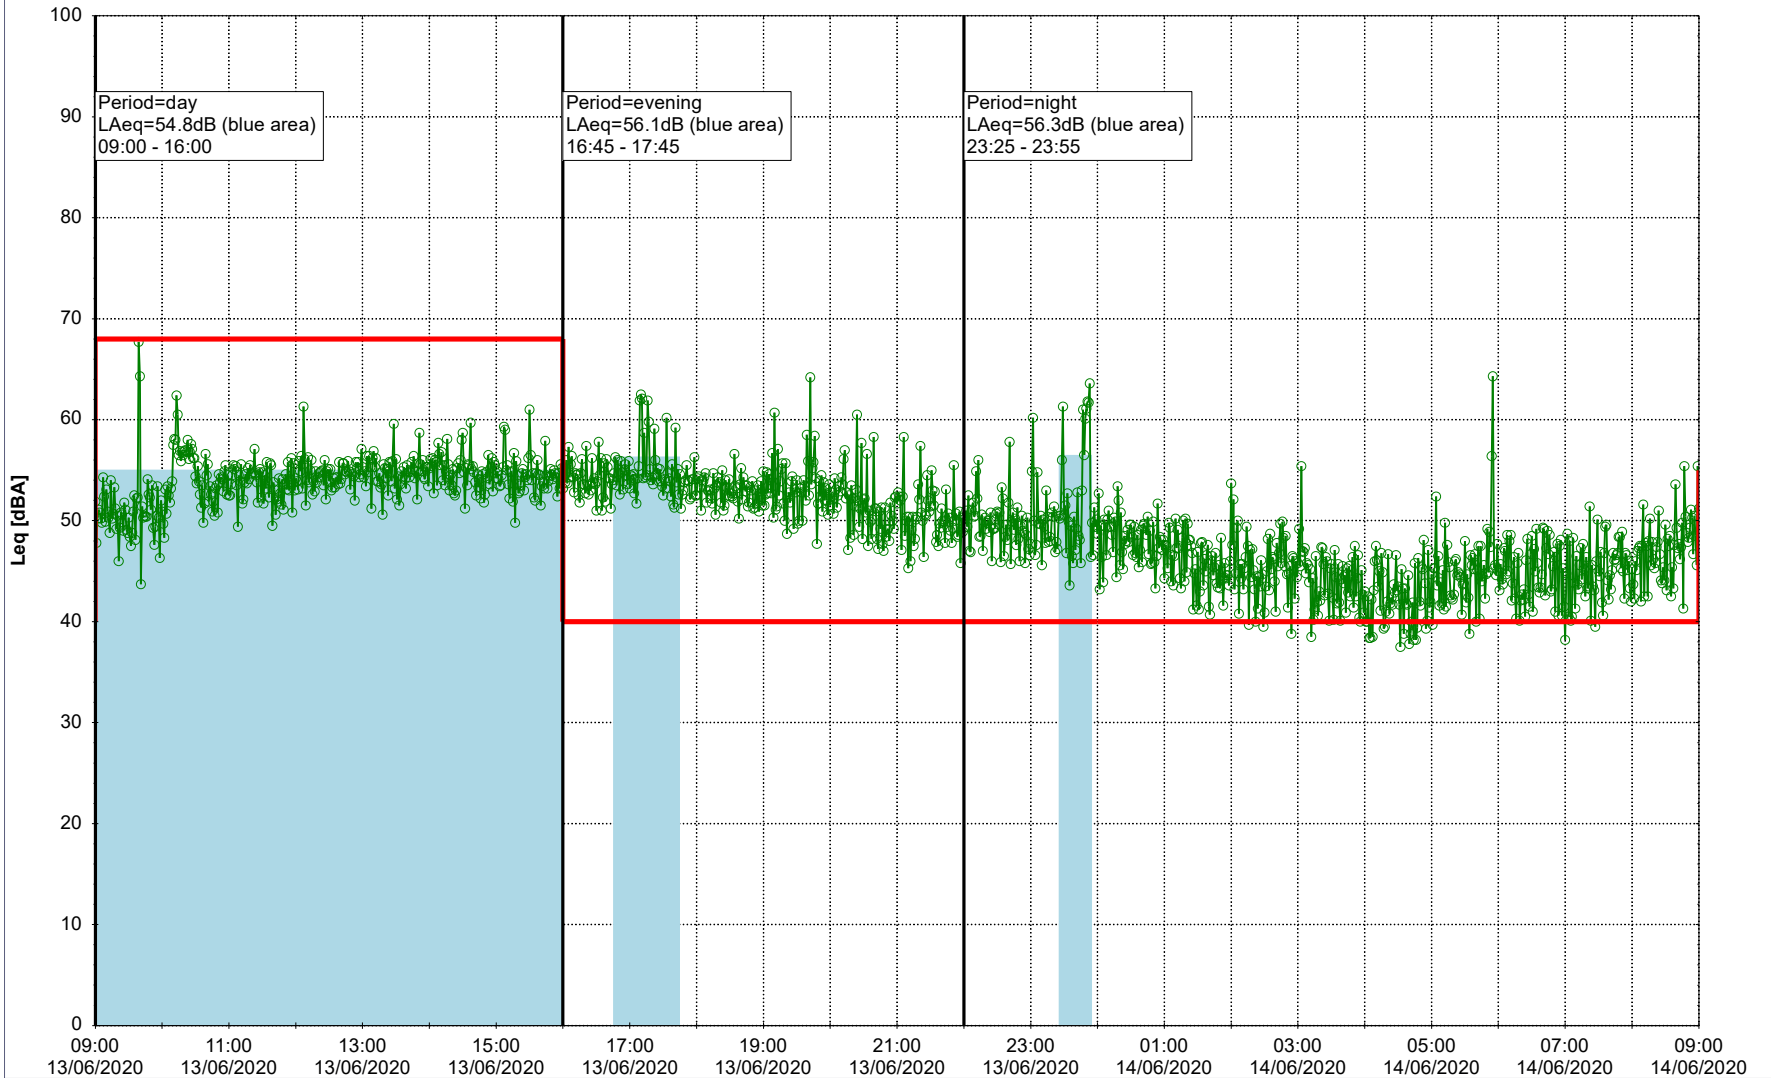

### Noise Time Related Diagram

12/06/2020  
13/06/2020

○ ○ ○ ○ HOL\_NS01

**Project:** Kronos Sydhavnen  
**Construction:** Havneholmen  
**Location:** N-V

Plan View

Remarks

...

### Noise Time Related Diagram

13/06/2020  
14/06/2020

○ ○ ○ ○ HOL\_NS01

Project: Kronos Sydhavnen  
Construction: Havneholmen  
Location: N-V

Plan View

Remarks

...