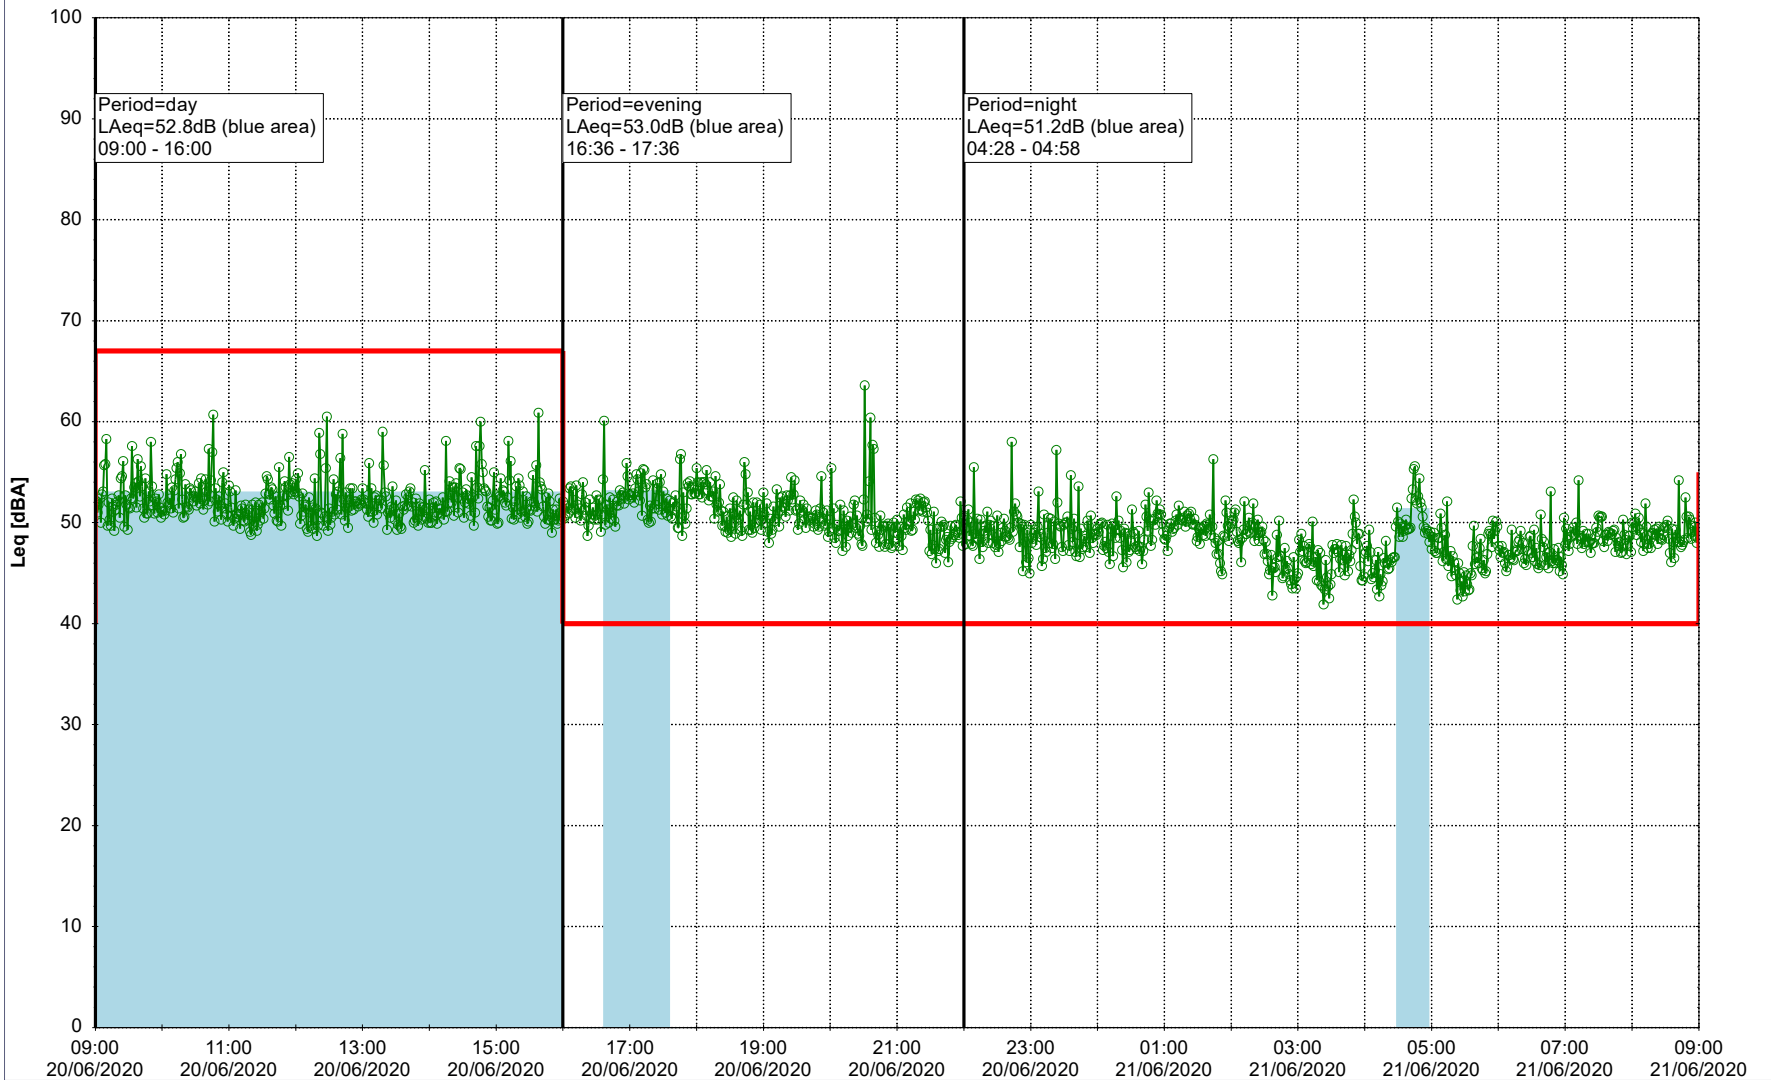

### Noise Time Related Diagram

19/06/2020  
20/06/2020

○○○○ SLU\_NS01

**Project:** Kronos Sydhavnen  
**Construction:** Sluseholmen  
**Location:** N-V

Plan View

Remarks

...

### Noise Time Related Diagram

20/06/2020  
21/06/2020

SLU\_NS01

**Project:** Kronos Sydhavnen  
**Construction:** Sluseholmen  
**Location:** N-V

Plan View

Remarks

...

### Noise Time Related Diagram

21/06/2020  
22/06/2020

○○○○ SLU\_NS01

**Project:** Kronos Sydhavnen  
**Construction:** Sluseholmen  
**Location:** N-V

Plan View

0 5 10 15 20 [m]

Remarks

...