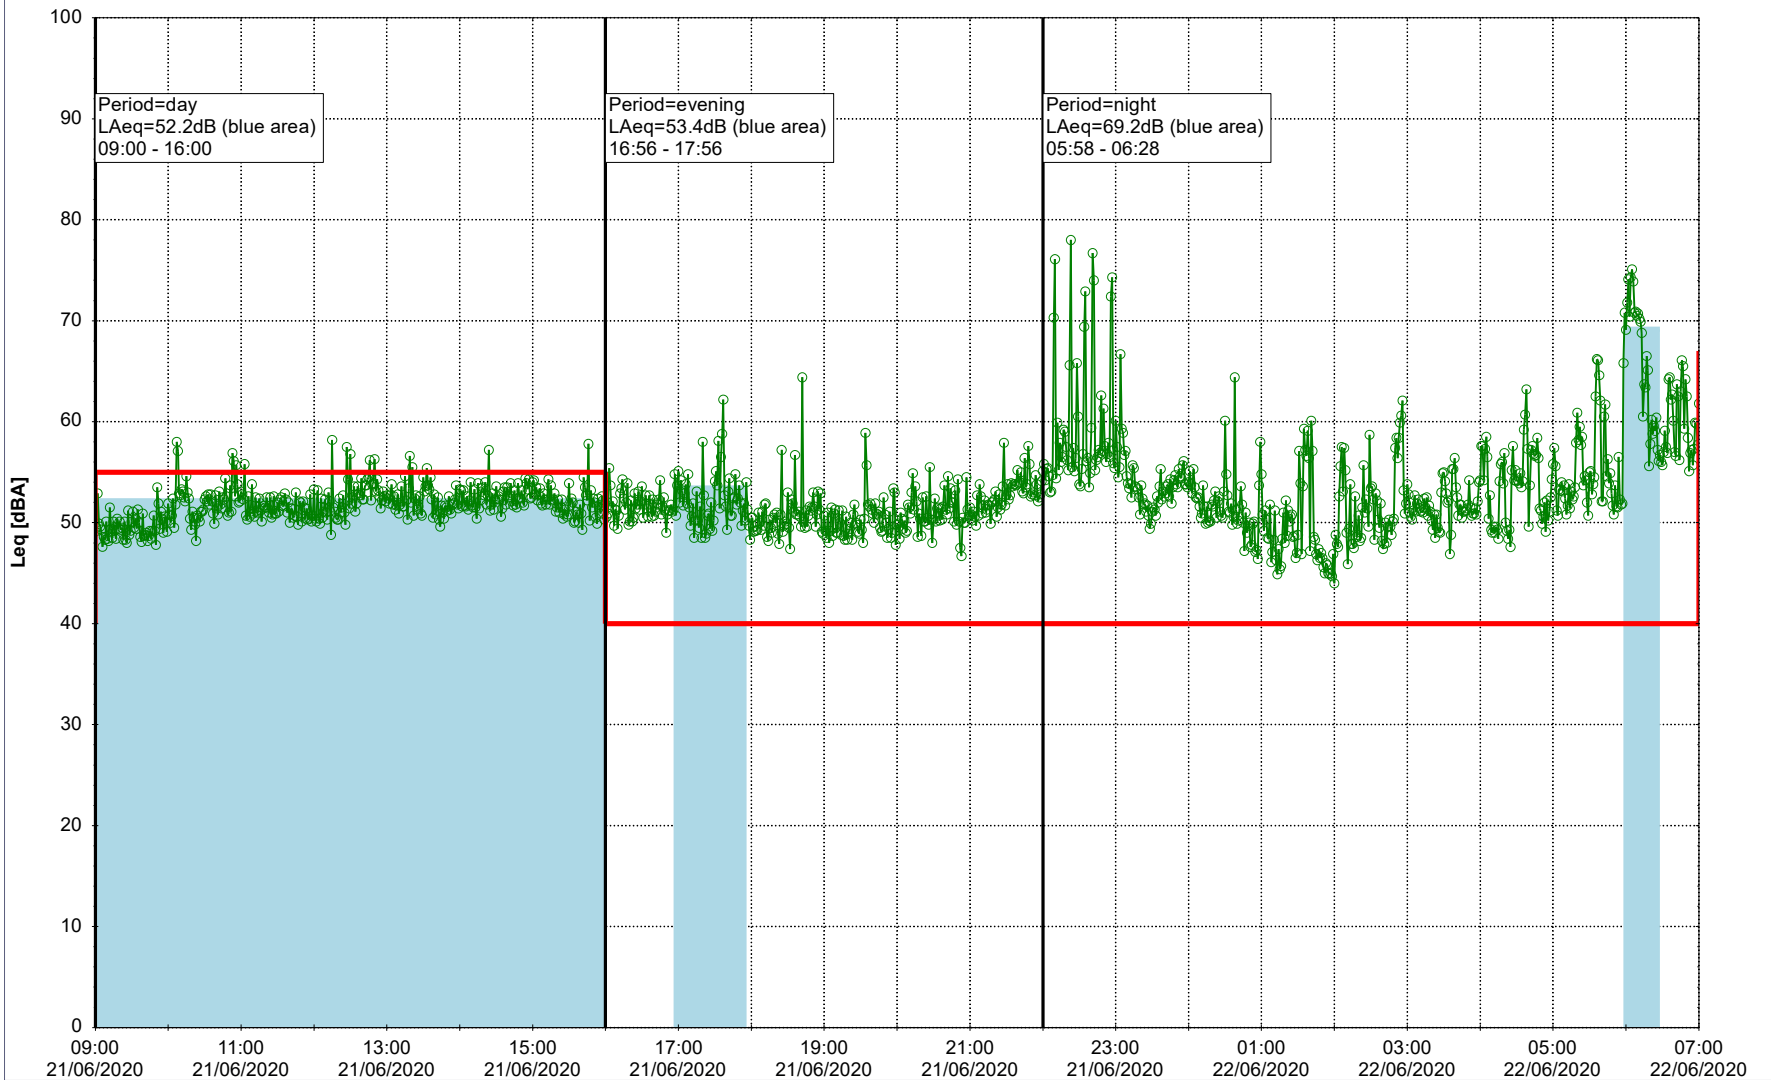

### Noise Time Related Diagram

20/06/2020  
21/06/2020

SLU\_NS01

**Project:** Kronos Sydhavnen  
**Construction:** Sluseholmen  
**Location:** N-V

Plan View

Remarks

...

### Noise Time Related Diagram

21/06/2020  
22/06/2020

○○○○ SLU\_NS01

**Project:** Kronos Sydhavnen  
**Construction:** Sluseholmen  
**Location:** N-V

Plan View

0 5 10 15 20 [m]

Remarks

...