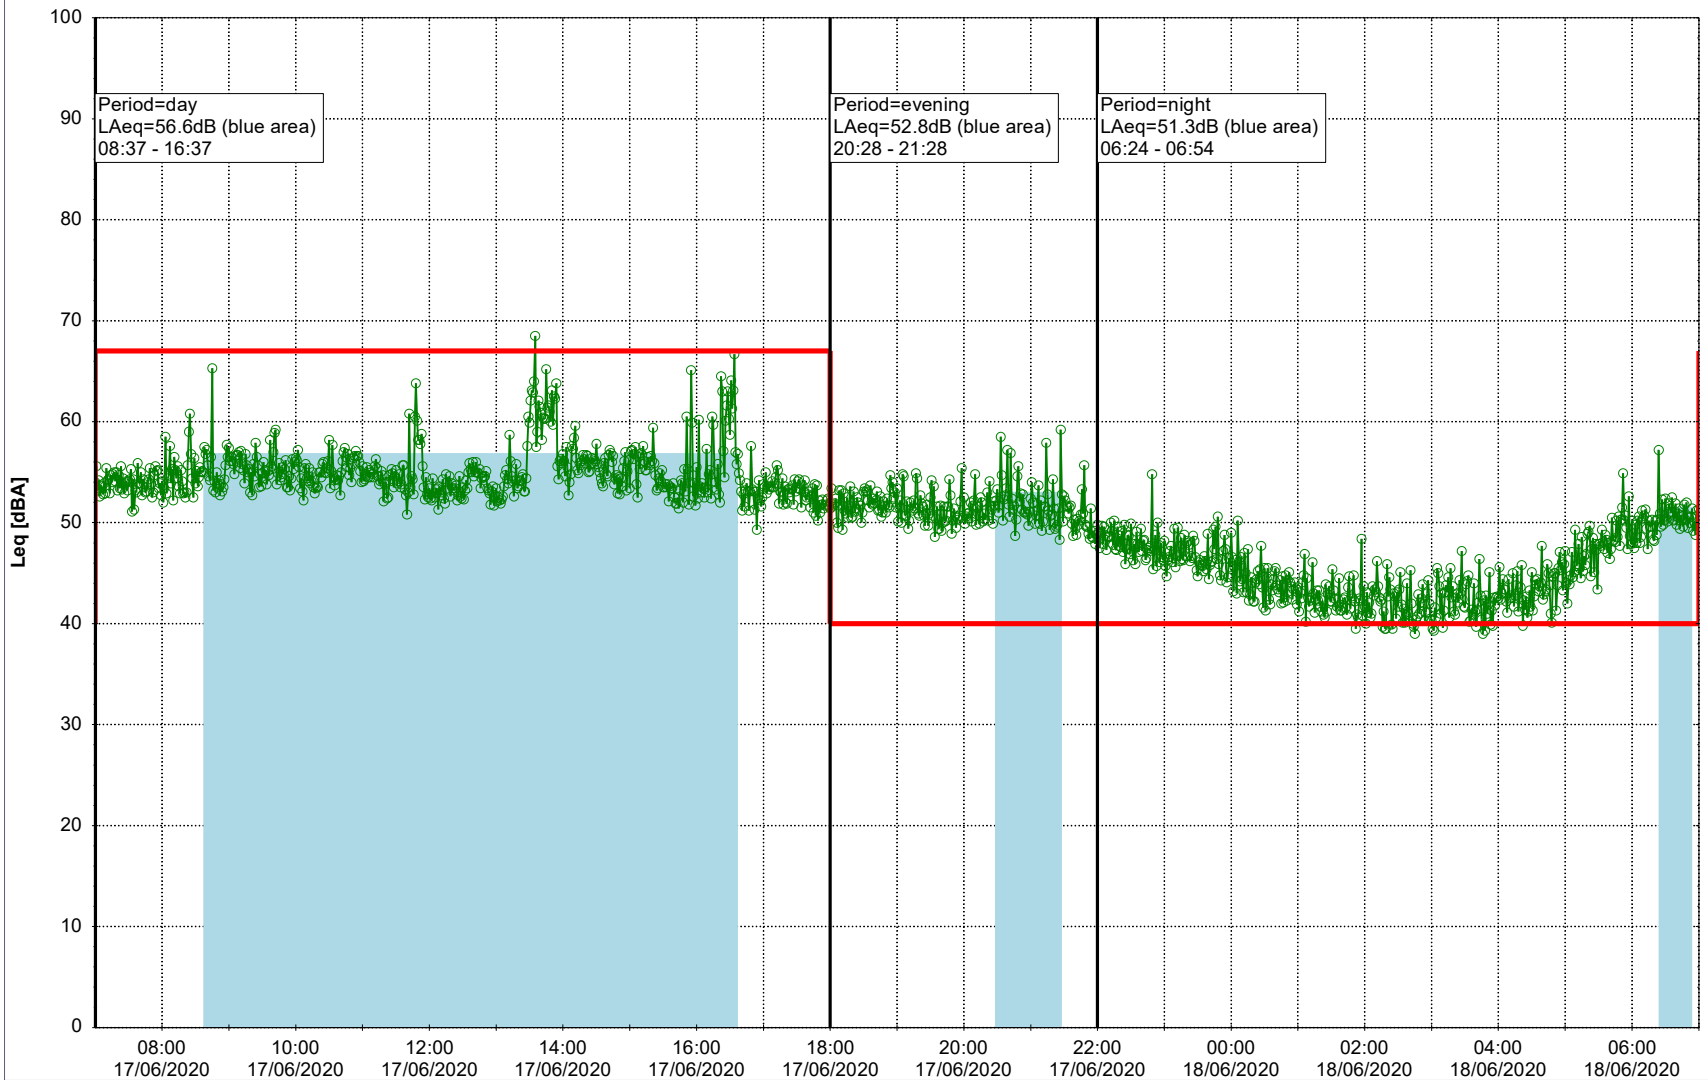

### Noise Time Related Diagram

16/06/2020  
17/06/2020

○○○○ SLU\_NS01

Project: Kronos Sydhavnen  
Construction: Sluseholmen  
Location: N-V

Plan View

0 5 10 15 20 [m]

Remarks

...

### Noise Time Related Diagram

17/06/2020  
18/06/2020

○○○○ SLU\_NS01

**Project:** Kronos Sydhavnen  
**Construction:** Sluseholmen  
**Location:** N-V

Plan View

0 5 10 15 20 [m]

Remarks

...

### Noise Time Related Diagram

18/06/2020  
19/06/2020

○○○○ SLU\_NS01

**Project:** Kronos Sydhavnen  
**Construction:** Sluseholmen  
**Location:** N-V

Plan View

0 5 10 15 20 [m]

Remarks

...