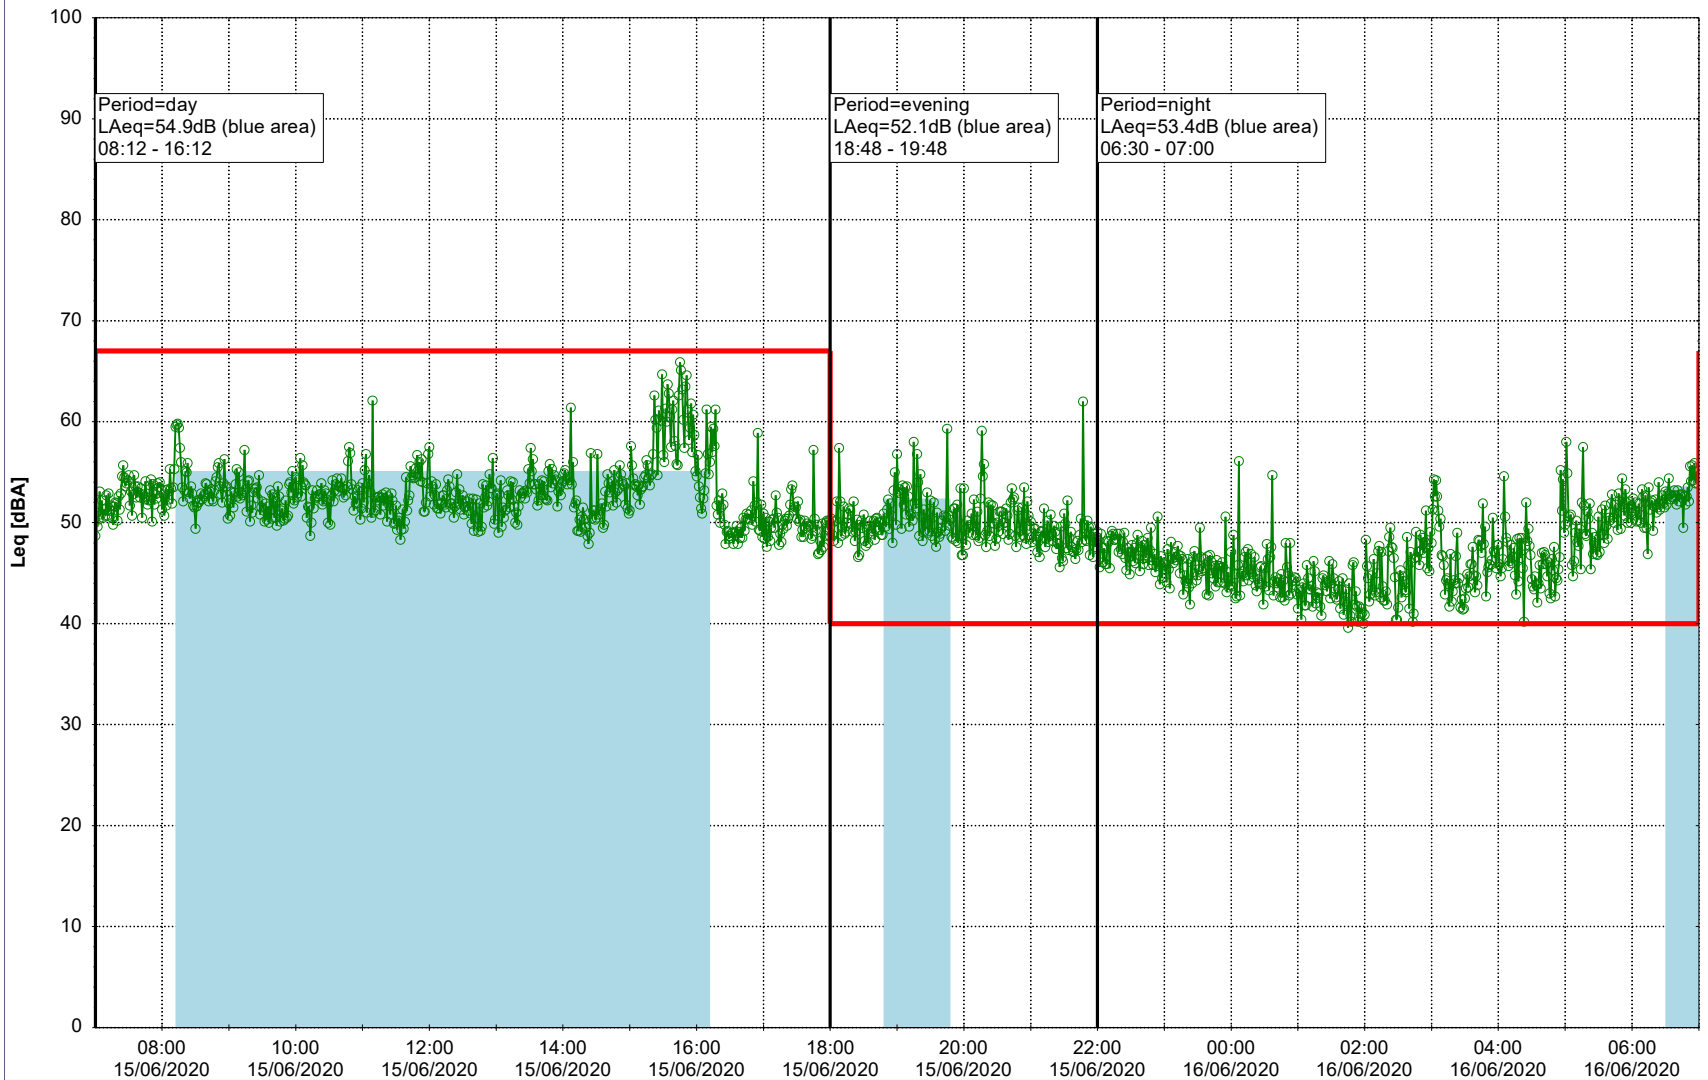

**Project:** Kronos Sydhavnen  
**Construction:** Sluseholmen  
**Location:** N-V

Plan View

0 5 10 15 20 [m]

Remarks

...

### Noise Time Related Diagram

15/06/2020  
16/06/2020

○○○○ SLU\_NS01

**Project:** Kronos Sydhavnen  
**Construction:** Sluseholmen  
**Location:** N-V

Plan View

0 5 10 15 20 [m]

Remarks

...

### Noise Time Related Diagram

16/06/2020  
17/06/2020

○○○○ SLU\_NS01

Project: Kronos Sydhavnen  
Construction: Sluseholmen  
Location: N-V

Plan View

0 5 10 15 20 [m]

Remarks

...

### Noise Time Related Diagram

21/06/2020  
22/06/2020

○○○○ SLU\_NS01

**Project:** Kronos Sydhavnen  
**Construction:** Sluseholmen  
**Location:** N-V

Plan View

0 5 10 15 20 [m]

Remarks

...