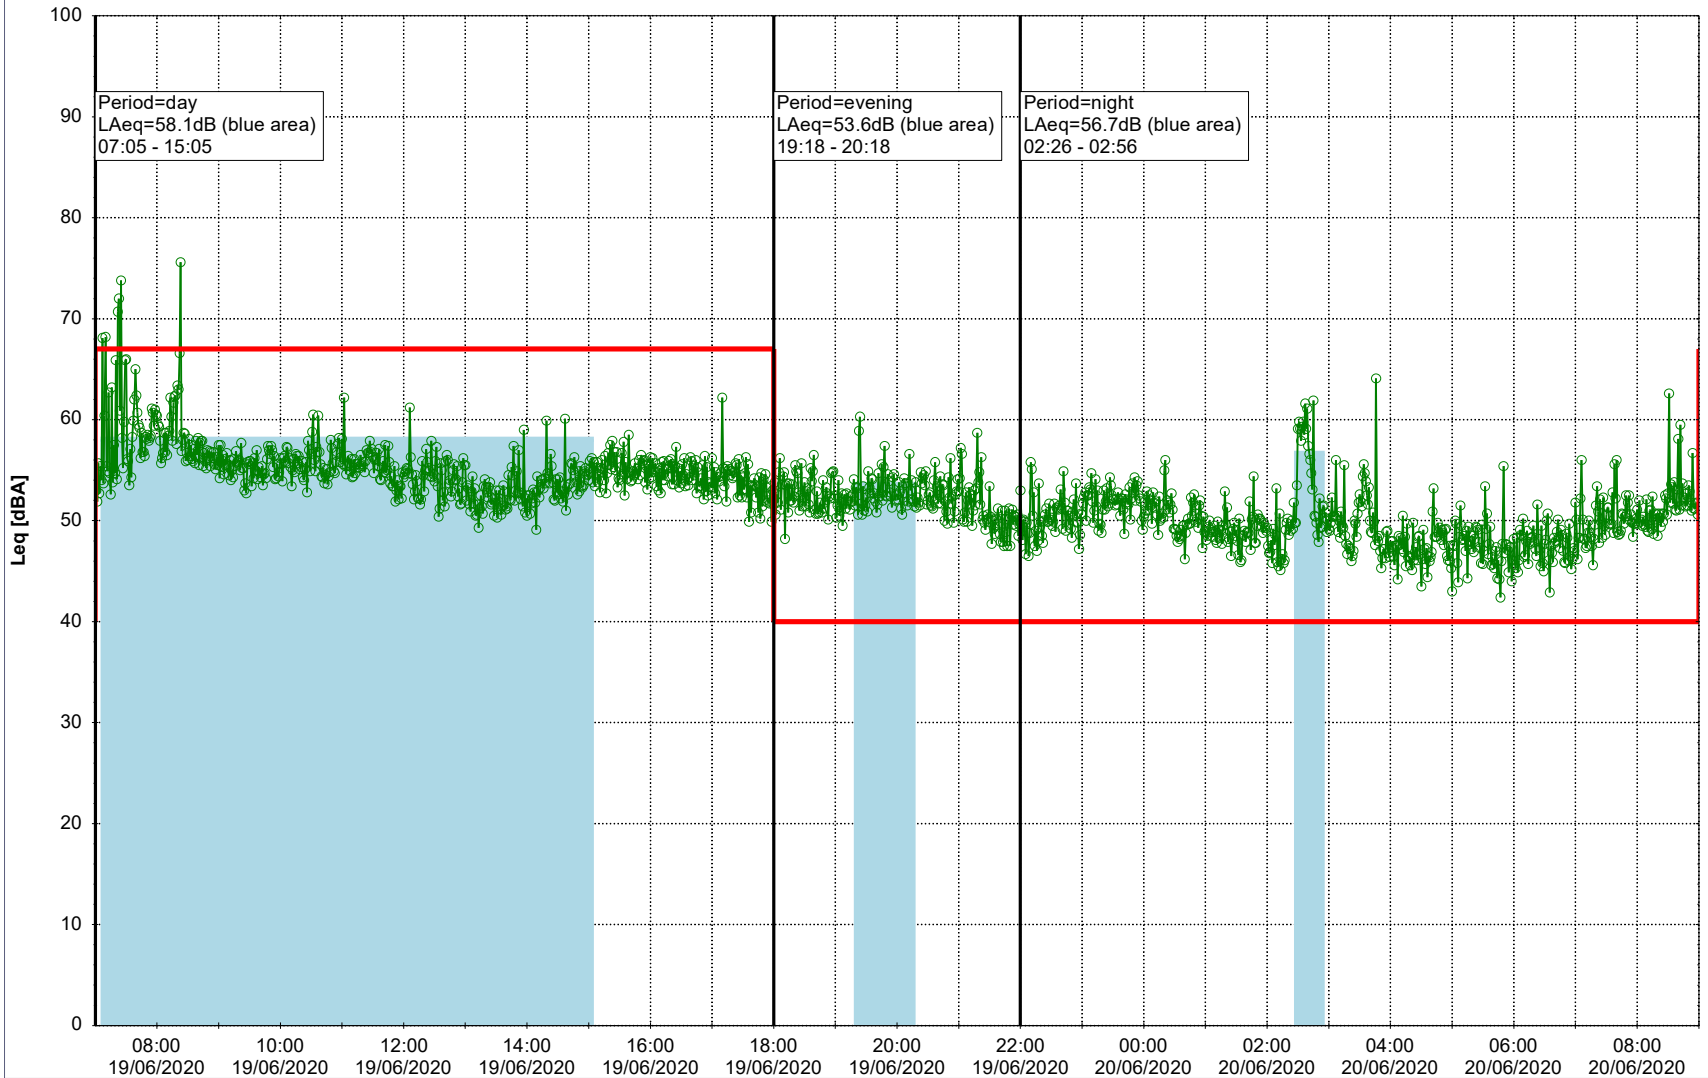

### Noise Time Related Diagram

18/06/2020  
19/06/2020

○○○○ SLU\_NS01

**Project:** Kronos Sydhavnen  
**Construction:** Sluseholmen  
**Location:** N-V

Plan View

0 5 10 15 20 [m]

Remarks

...

### Noise Time Related Diagram

19/06/2020  
20/06/2020

○○○○ SLU\_NS01

**Project:** Kronos Sydhavnen  
**Construction:** Sluseholmen  
**Location:** N-V

Plan View

Remarks

...