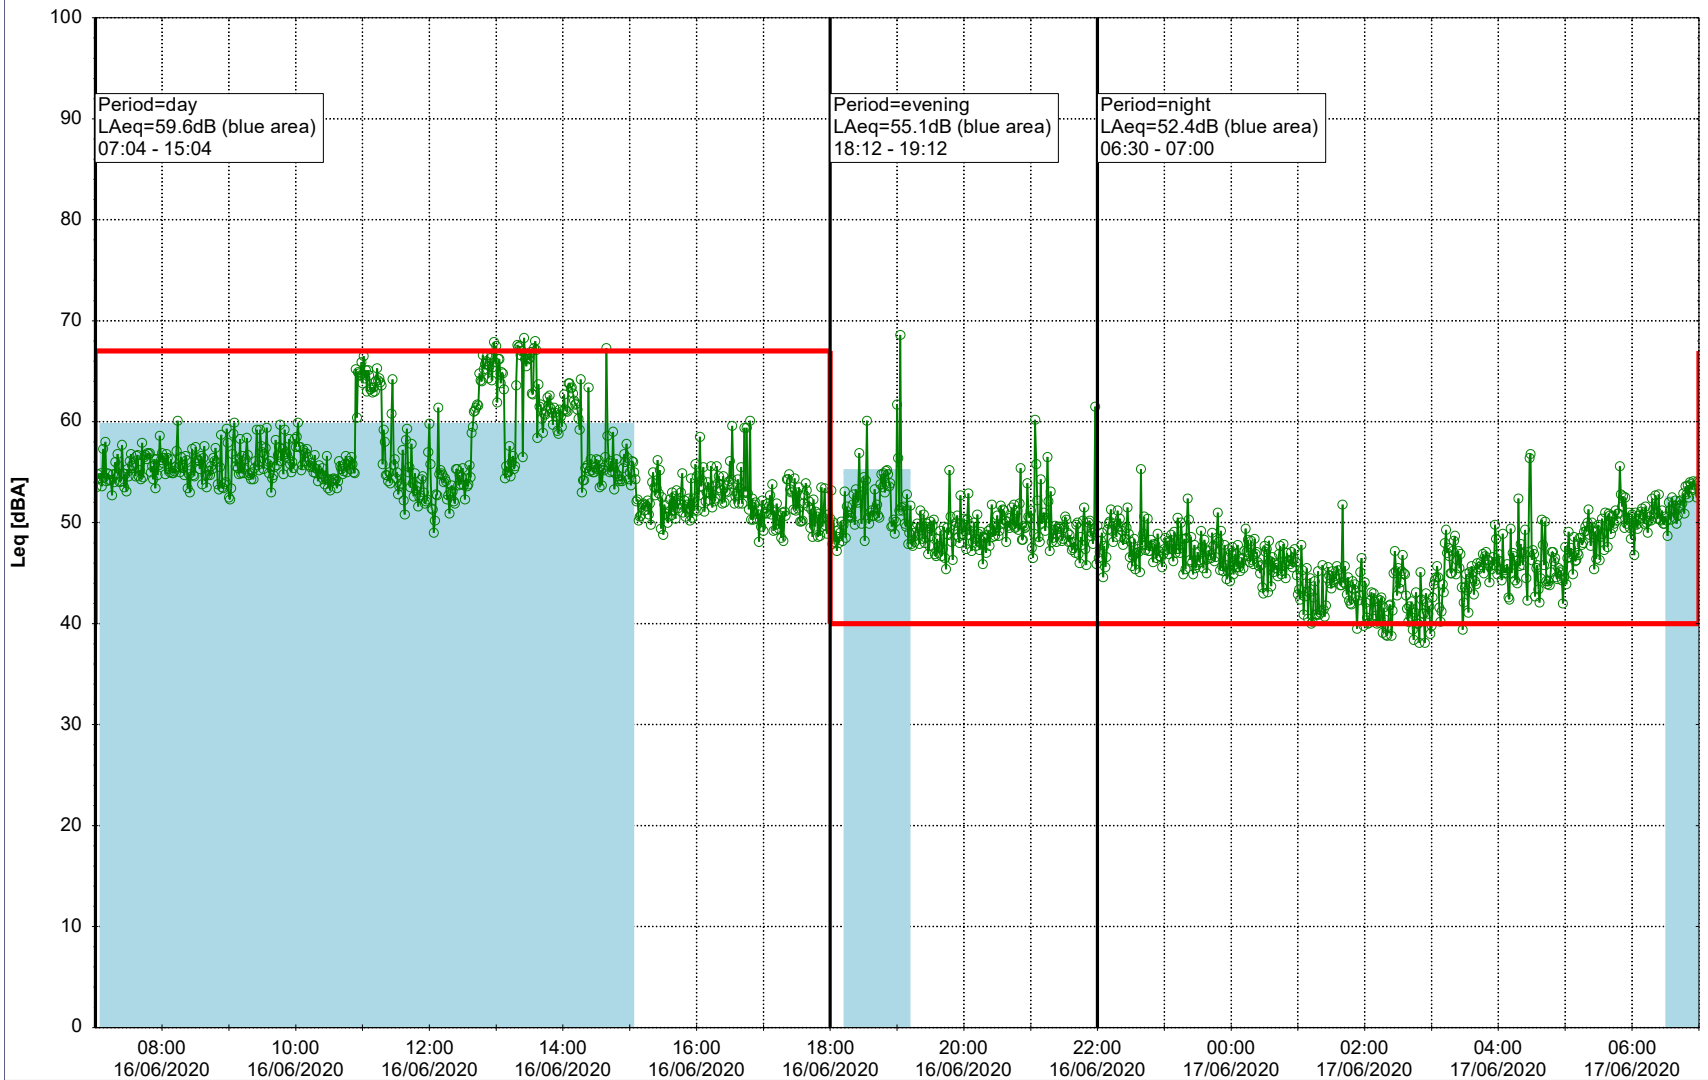

**Project:** Kronos Sydhavnen  
**Construction:** Sluseholmen  
**Location:** N-V

Plan View

0 5 10 15 20 [m]

Remarks

...

### Noise Time Related Diagram

15/06/2020  
16/06/2020

○○○○ SLU\_NS01

**Project:** Kronos Sydhavnen  
**Construction:** Sluseholmen  
**Location:** N-V

Plan View

0 5 10 15 20 [m]

Remarks

...

### Noise Time Related Diagram

16/06/2020  
17/06/2020

○○○○ SLU\_NS01

Project: Kronos Sydhavnen  
Construction: Sluseholmen  
Location: N-V

Plan View

0 5 10 15 20 [m]

Remarks

...

### Noise Time Related Diagram

17/06/2020  
18/06/2020

○○○○ SLU\_NS01

**Project:** Kronos Sydhavnen  
**Construction:** Sluseholmen  
**Location:** N-V

Plan View

0 5 10 15 20 [m]

Remarks

...