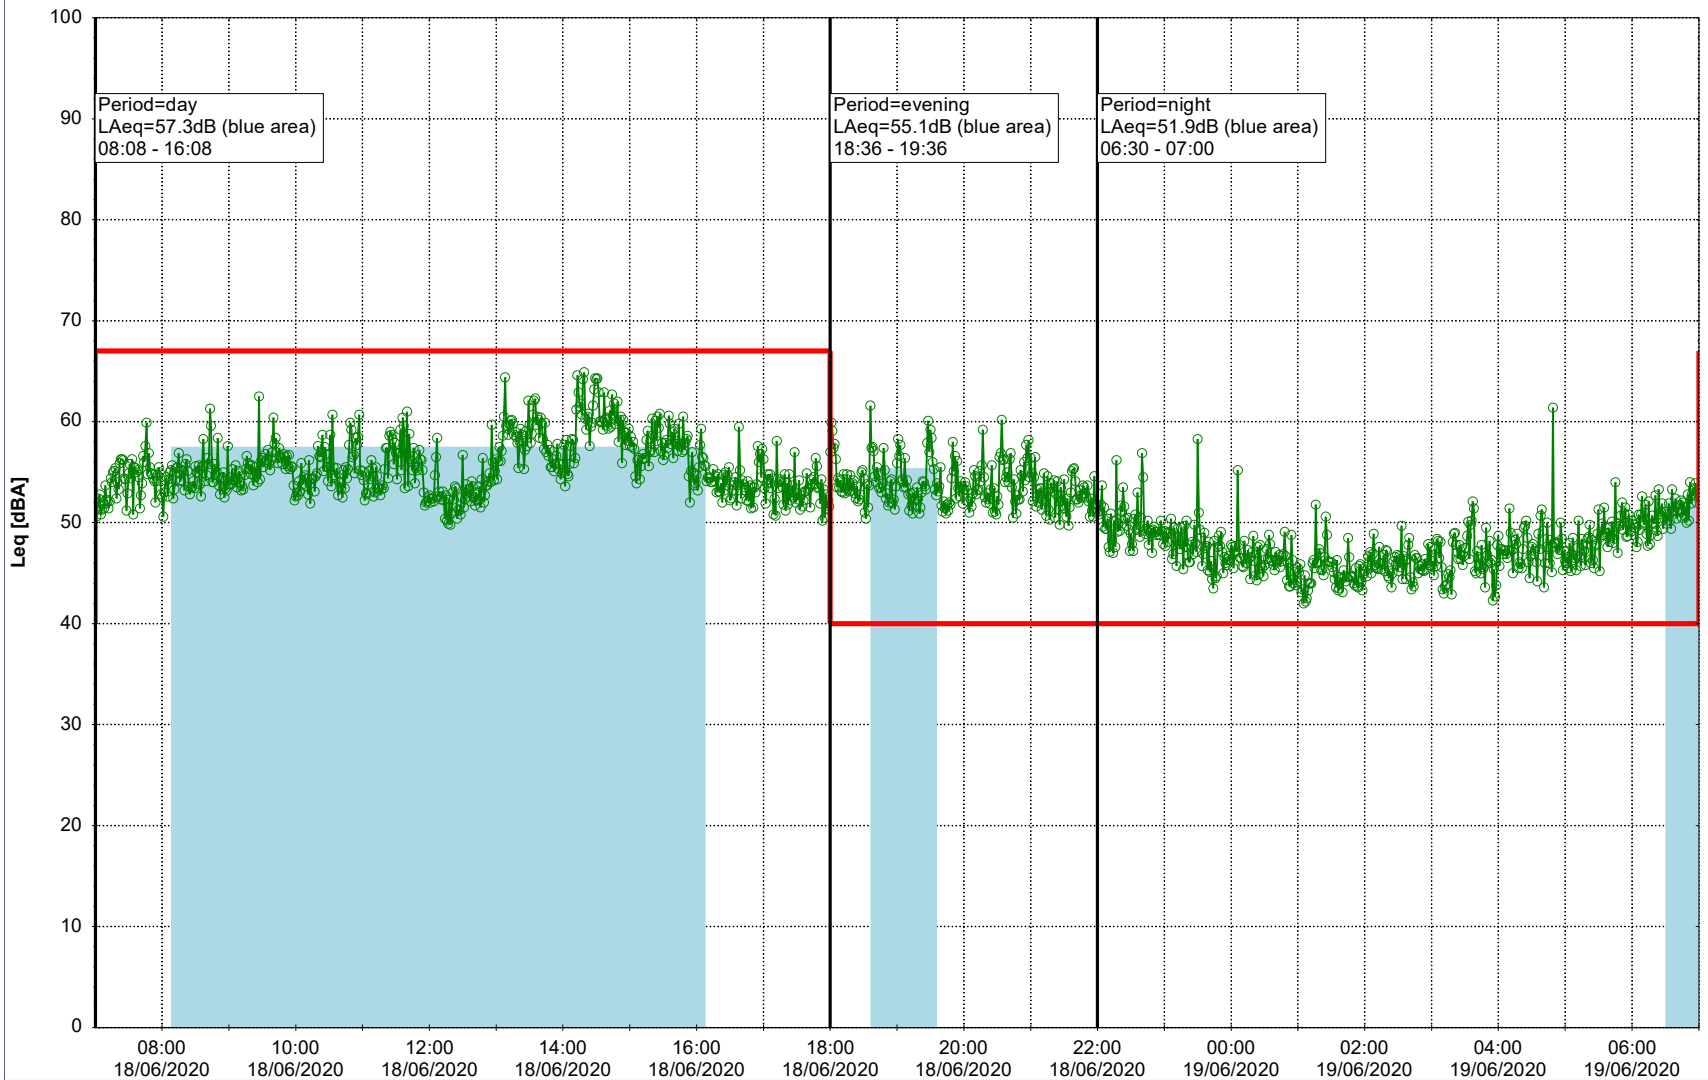

### Noise Time Related Diagram

17/06/2020  
18/06/2020

○○○○ SLU\_NS01

**Project:** Kronos Sydhavnen  
**Construction:** Sluseholmen  
**Location:** N-V

Plan View

0 5 10 15 20 [m]

Remarks

...

### Noise Time Related Diagram

18/06/2020  
19/06/2020

○○○○ SLU\_NS01

**Project:** Kronos Sydhavnen  
**Construction:** Sluseholmen  
**Location:** N-V

Plan View

0 5 10 15 20 [m]

Remarks

...