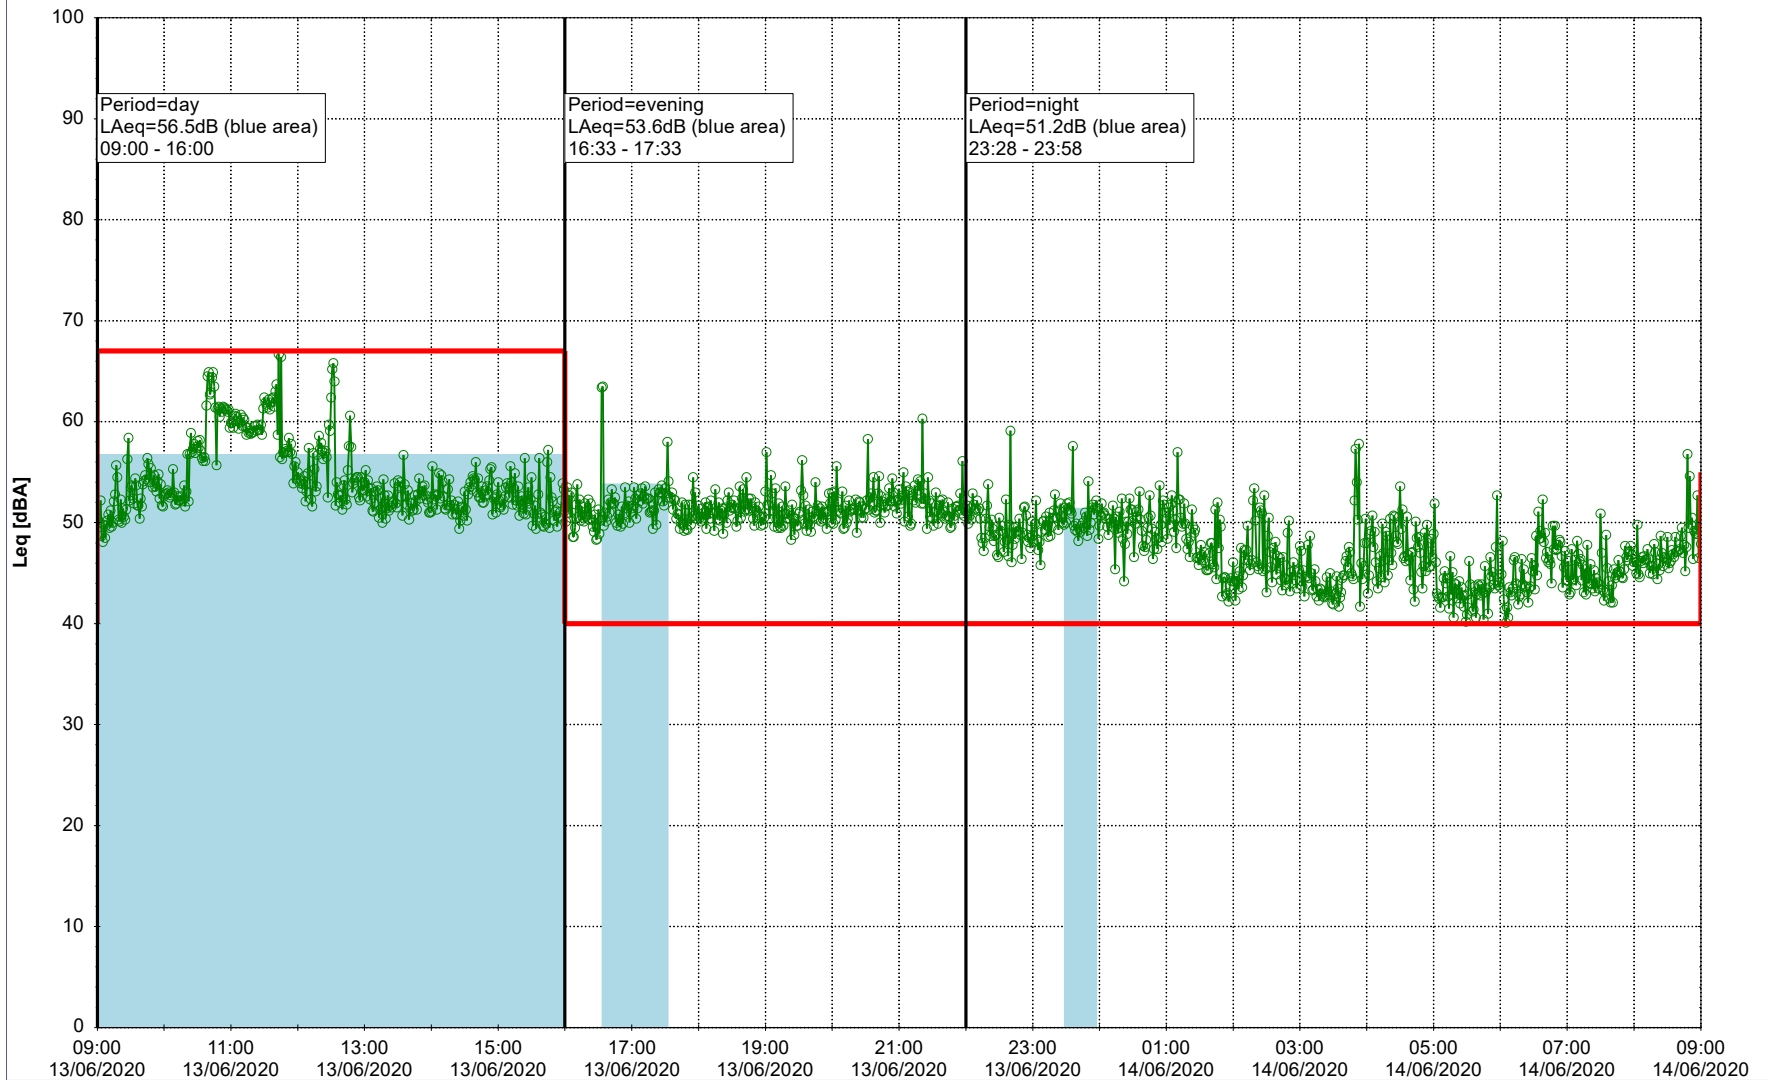

### Noise Time Related Diagram

12/06/2020  
13/06/2020

○○○ SLU\_NS01

**Project:** Kronos Sydhavnen  
**Construction:** Sluseholmen  
**Location:** N-V

Plan View

Remarks

...

### Noise Time Related Diagram

13/06/2020  
14/06/2020

SLU\_NS01

**Project:** Kronos Sydhavnen  
**Construction:** Sluseholmen  
**Location:** N-V

Plan View

Remarks

...