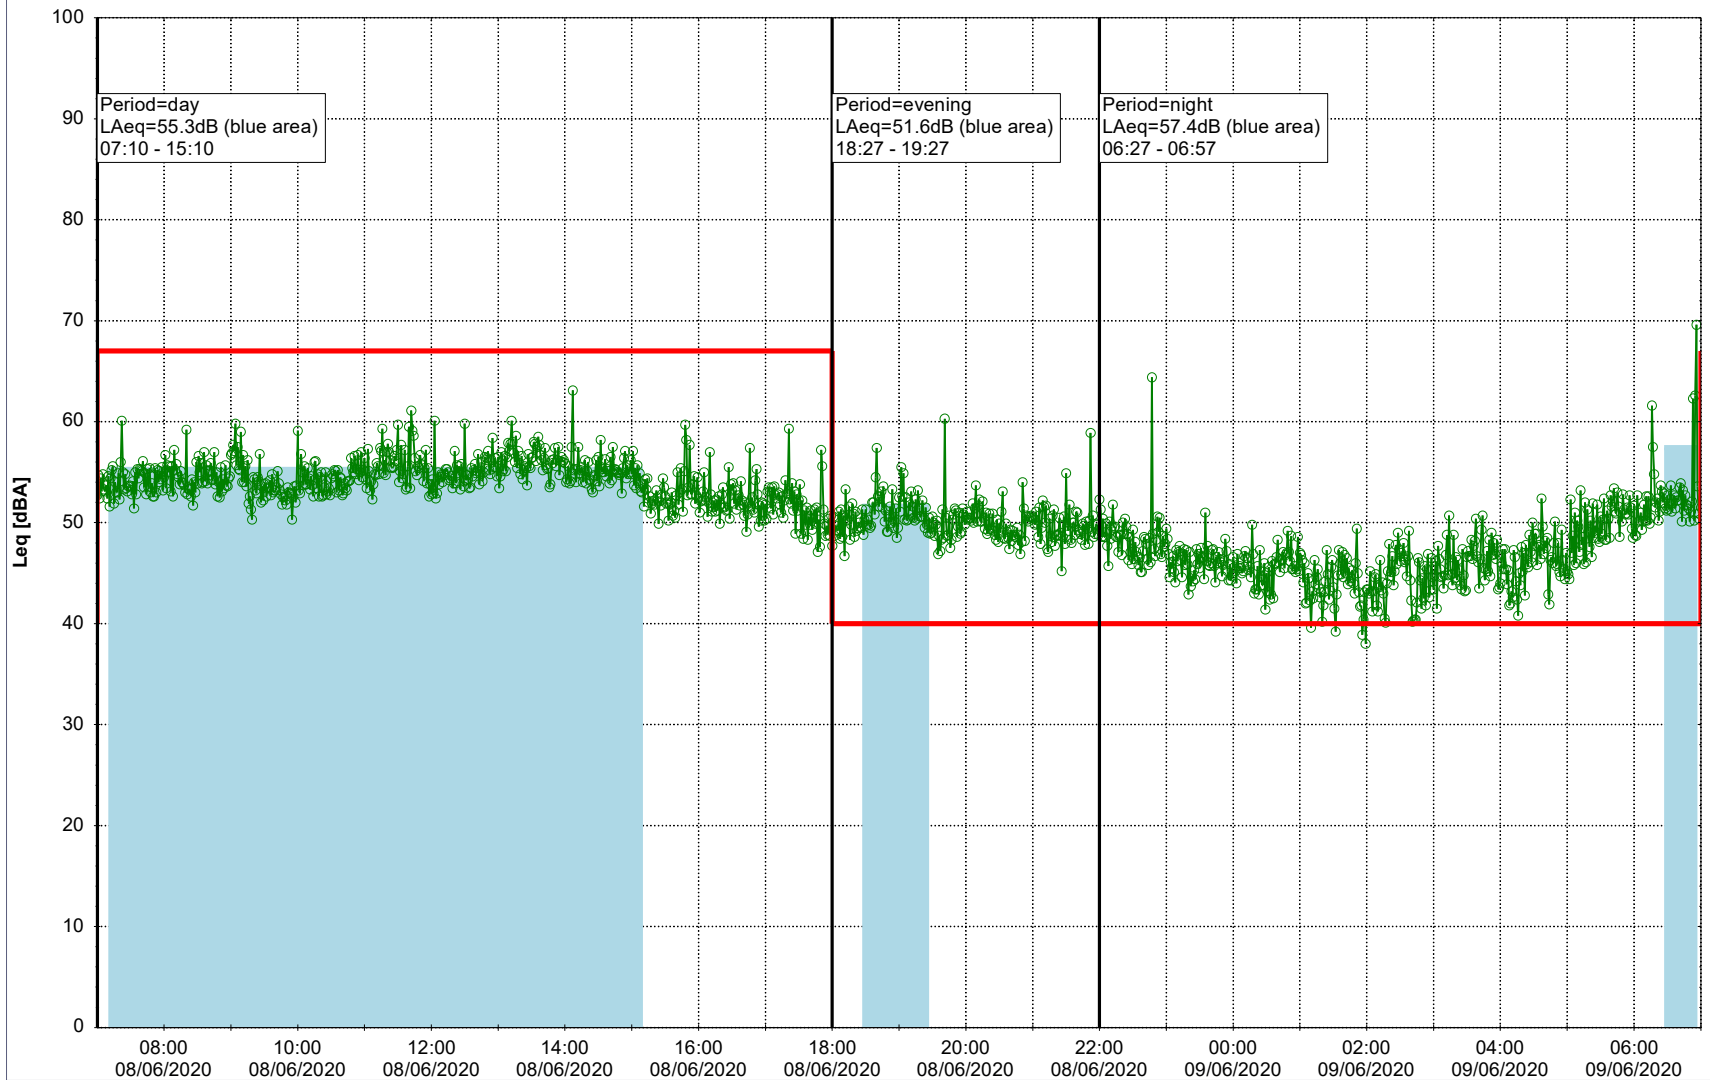

**Project:** Kronos Sydhavnen  
**Construction:** Sluseholmen  
**Location:** N-V

Plan View

Remarks

...

### Noise Time Related Diagram

08/06/2020  
09/06/2020

○○○ SLU\_NS01

**Project:** Kronos Sydhavnen  
**Construction:** Sluseholmen  
**Location:** N-V

Plan View

Remarks

...

### Noise Time Related Diagram

09/06/2020  
10/06/2020

○○○○ SLU\_NS01

Project: Kronos Sydhavnen  
Construction: Sluseholmen  
Location: N-V

Plan View

Remarks

...

### Noise Time Related Diagram

10/06/2020  
11/06/2020

SLU\_NS01

**Project:** Kronos Sydhavnen  
**Construction:** Sluseholmen  
**Location:** N-V

Plan View

0 5 10 15 20 [m]

Remarks

...