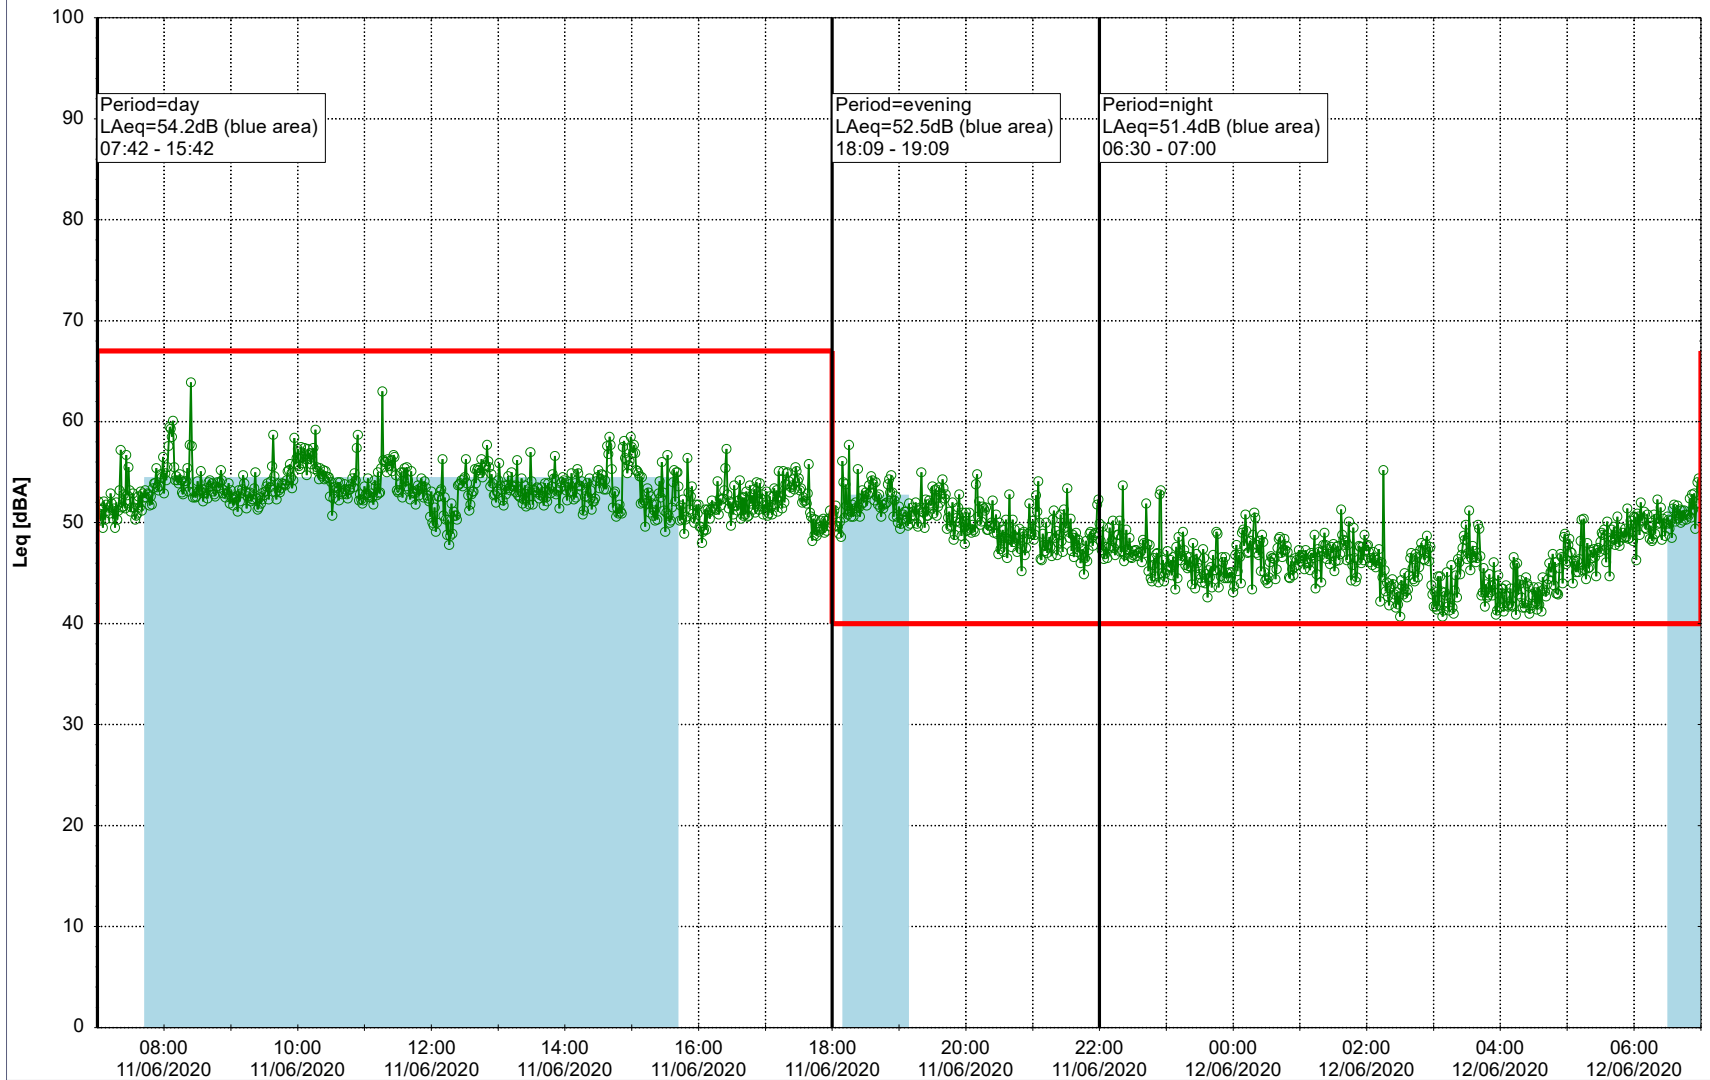

### Noise Time Related Diagram

10/06/2020  
11/06/2020

SLU\_NS01

**Project:** Kronos Sydhavnen  
**Construction:** Sluseholmen  
**Location:** N-V

Plan View

0 5 10 15 20 [m]

Remarks

...

### Noise Time Related Diagram

11/06/2020  
12/06/2020

○○○○ SLU\_NS01

**Project:** Kronos Sydhavnen  
**Construction:** Sluseholmen  
**Location:** N-V

Plan View

Remarks

...