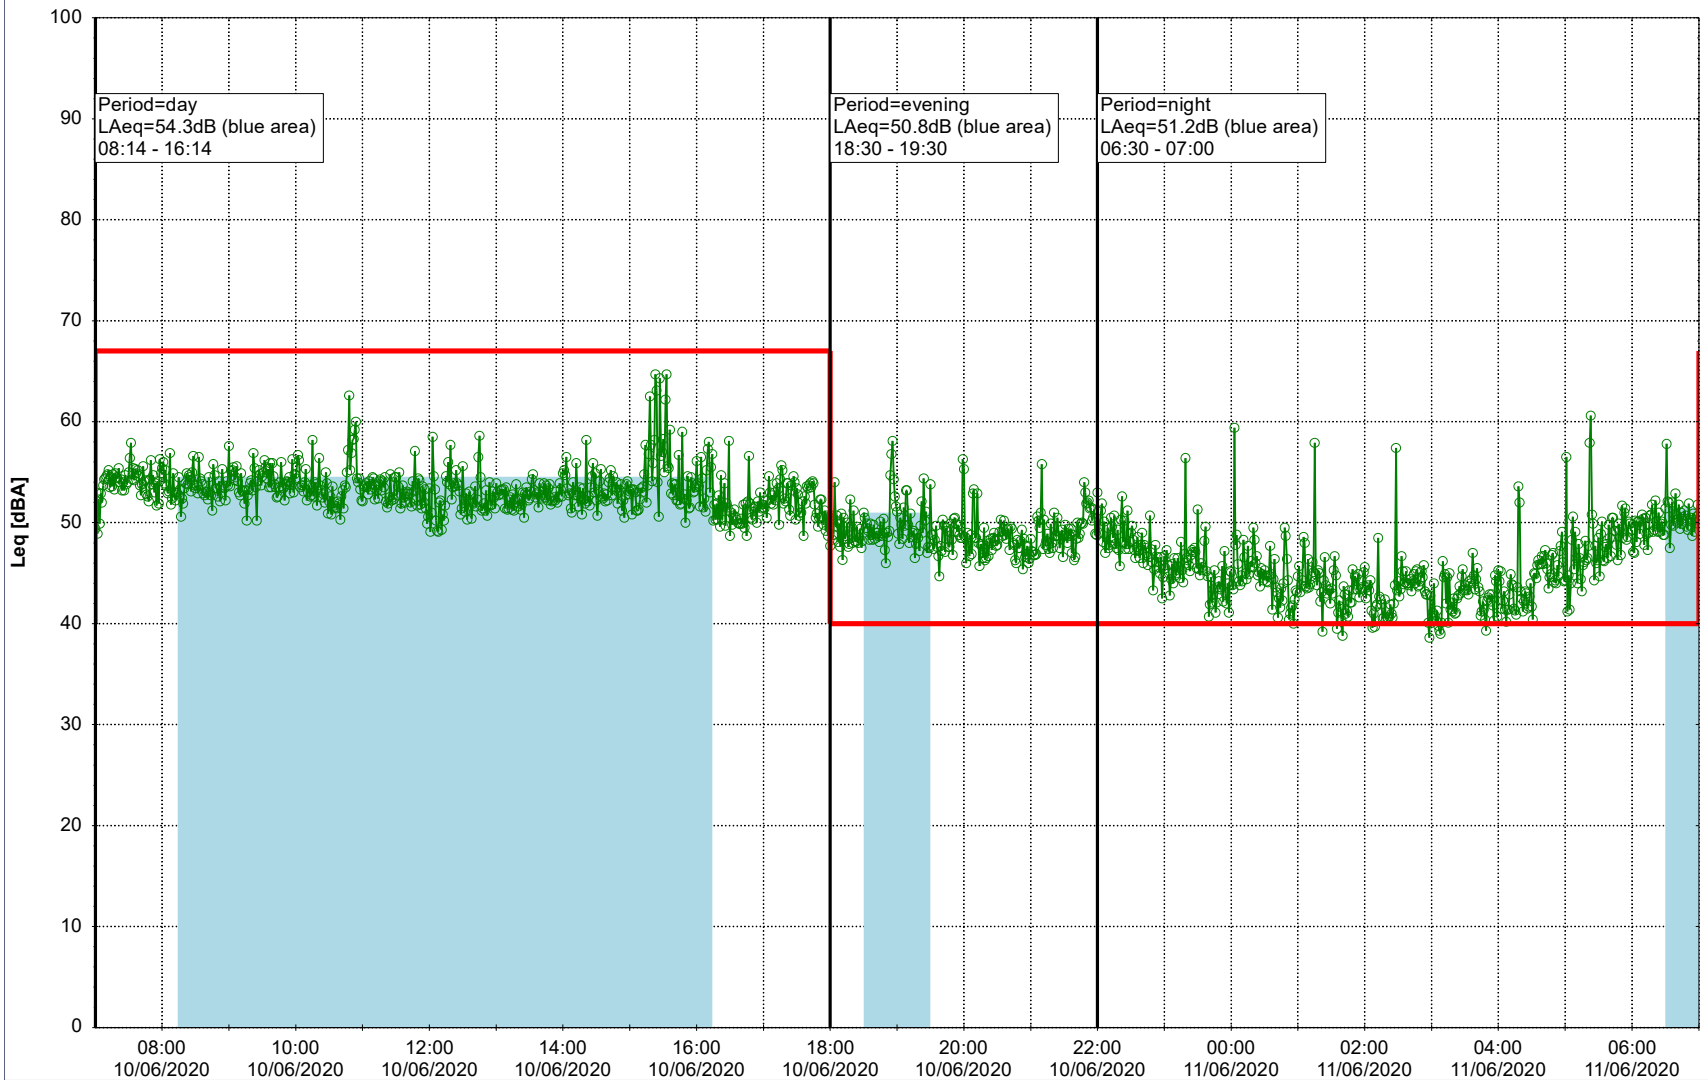

### Noise Time Related Diagram

09/06/2020  
10/06/2020

○○○○ SLU\_NS01

Project: Kronos Sydhavnen  
Construction: Sluseholmen  
Location: N-V

Plan View

Remarks

...

### Noise Time Related Diagram

10/06/2020  
11/06/2020

SLU\_NS01

**Project:** Kronos Sydhavnen  
**Construction:** Sluseholmen  
**Location:** N-V

Plan View

0 5 10 15 20 [m]

Remarks

...