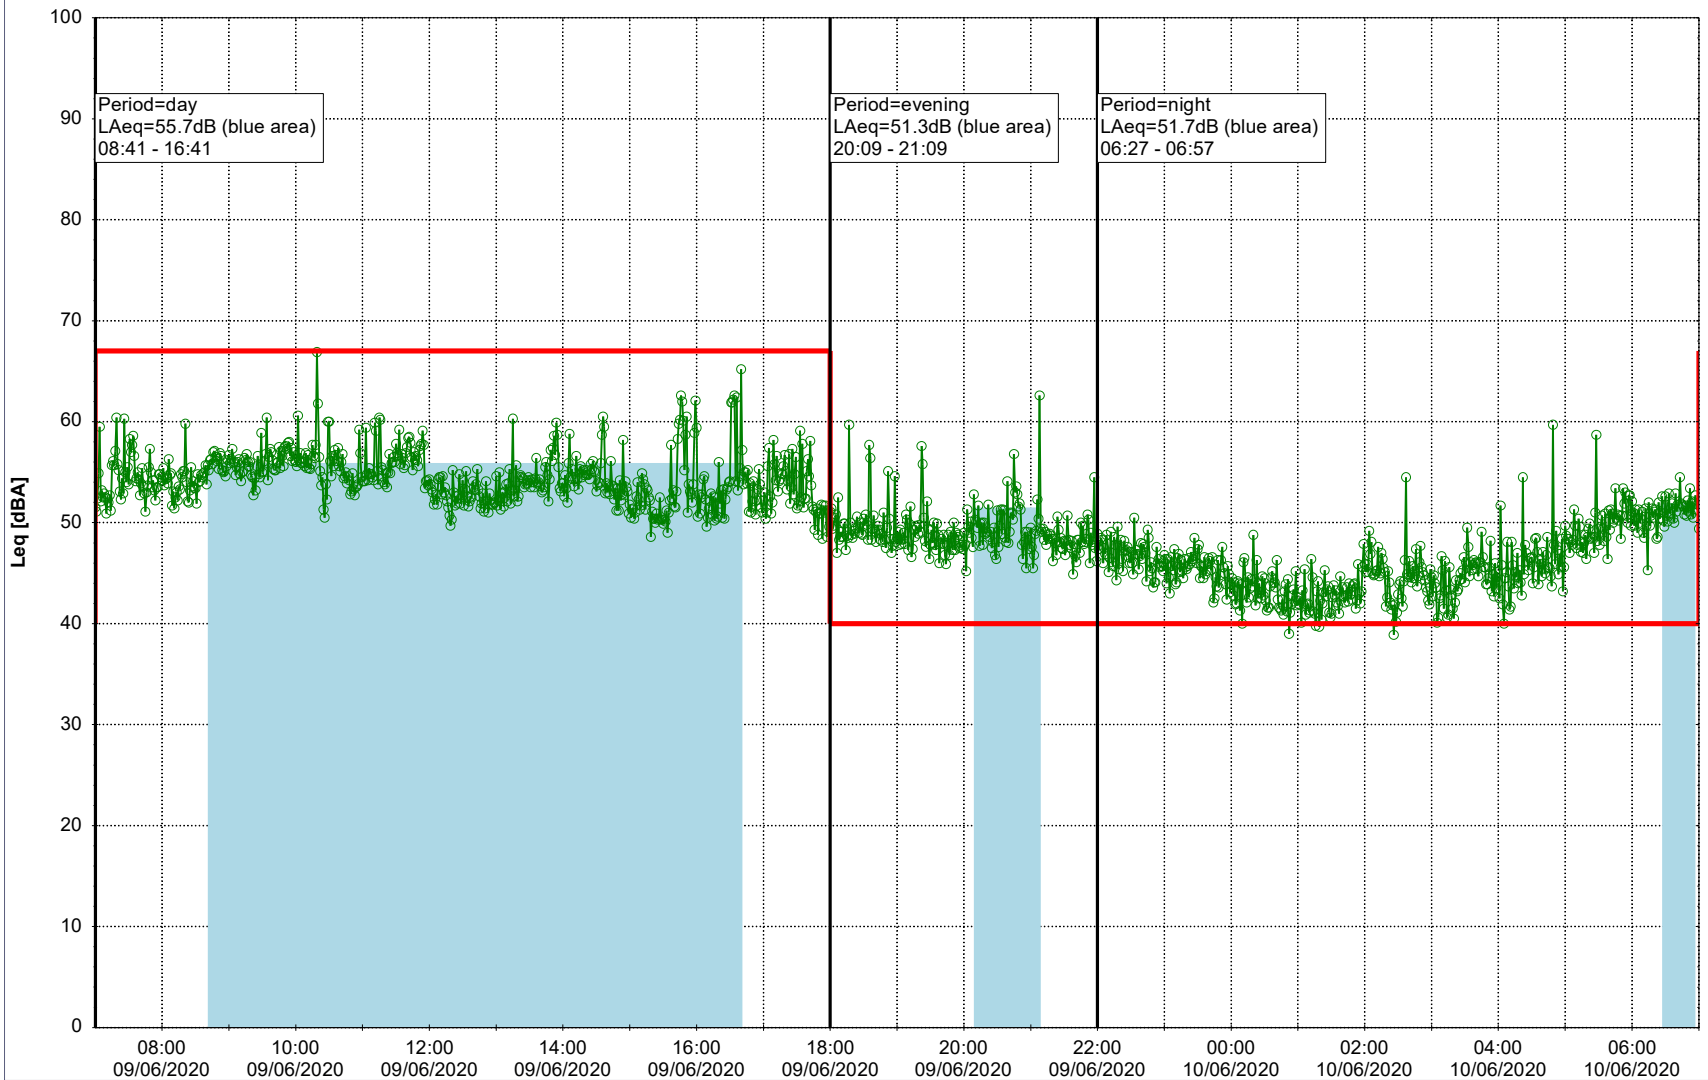

### Noise Time Related Diagram

08/06/2020  
09/06/2020

○○○ SLU\_NS01

**Project:** Kronos Sydhavnen  
**Construction:** Sluseholmen  
**Location:** N-V

Plan View

Remarks

...

### Noise Time Related Diagram

09/06/2020  
10/06/2020

○○○○ SLU\_NS01

Project: Kronos Sydhavnen  
Construction: Sluseholmen  
Location: N-V

Plan View

Remarks

...

### Noise Time Related Diagram

10/06/2020  
11/06/2020

SLU\_NS01

**Project:** Kronos Sydhavnen  
**Construction:** Sluseholmen  
**Location:** N-V

Plan View

0 5 10 15 20 [m]

Remarks

...