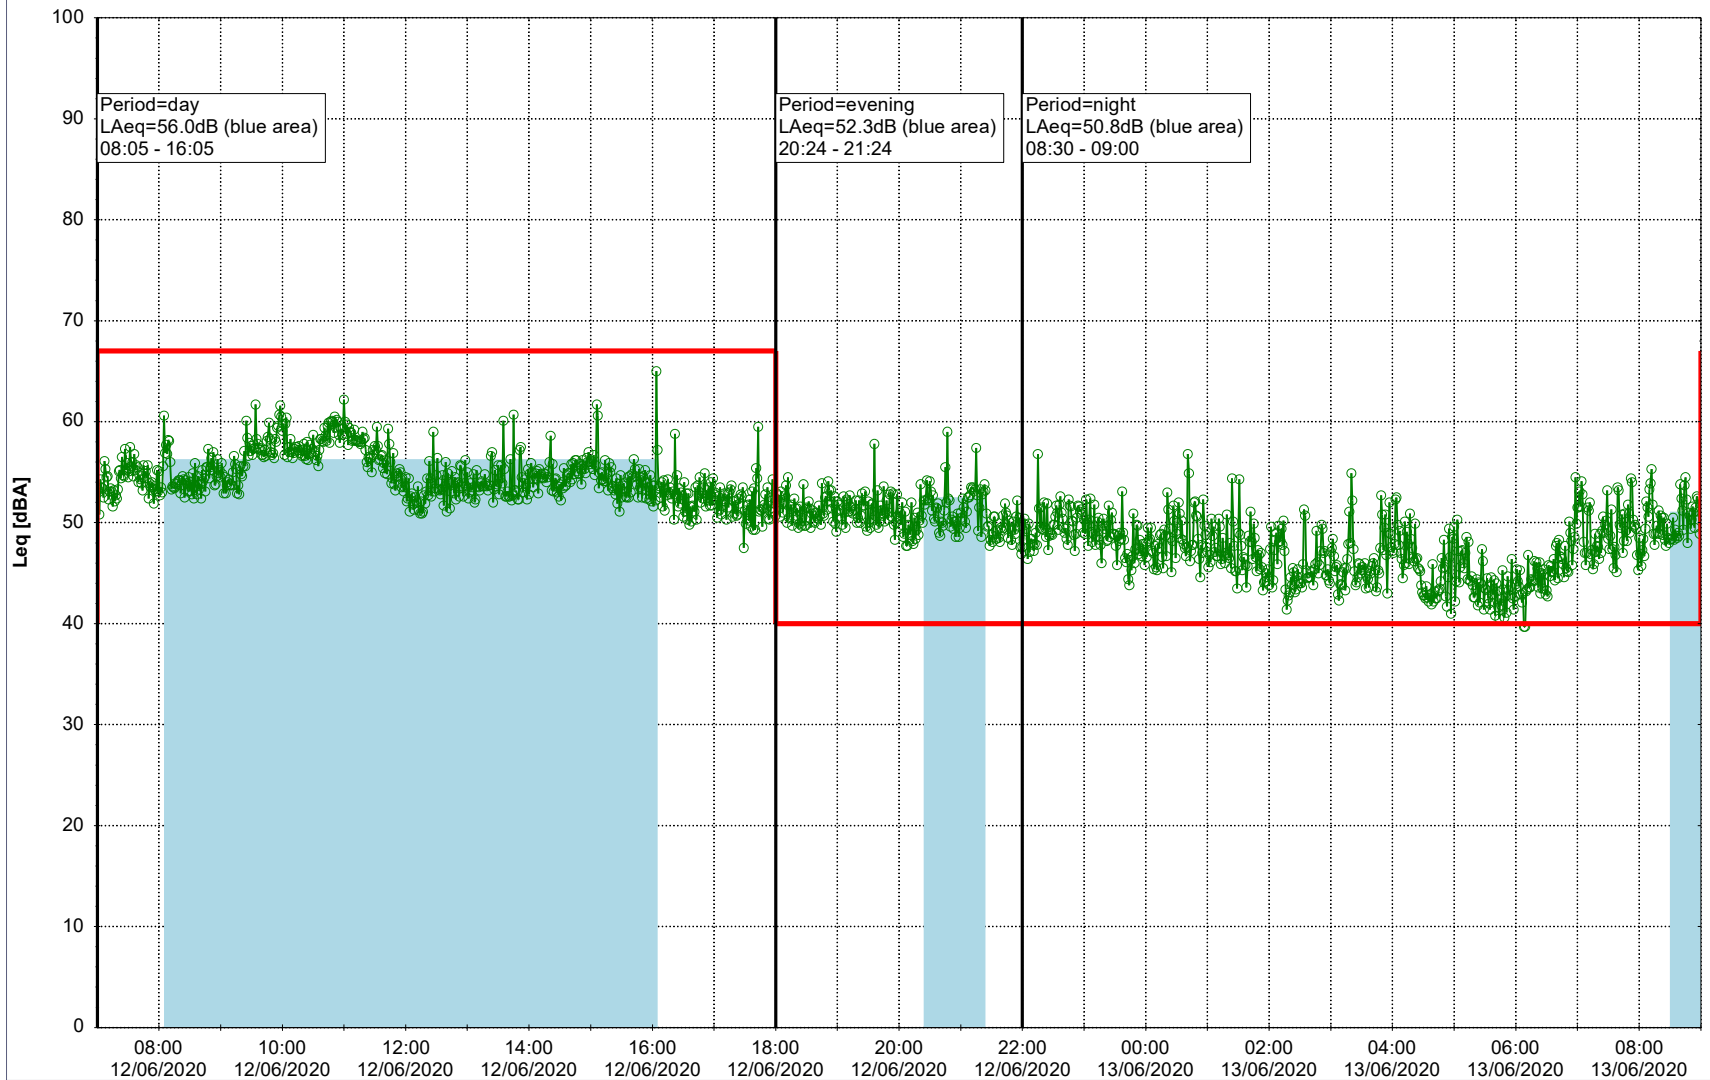

### Noise Time Related Diagram

11/06/2020  
12/06/2020

○○○○ SLU\_NS01

**Project:** Kronos Sydhavnen  
**Construction:** Sluseholmen  
**Location:** N-V

Plan View

Remarks

...

### Noise Time Related Diagram

12/06/2020  
13/06/2020

○○○ SLU\_NS01

**Project:** Kronos Sydhavnen  
**Construction:** Sluseholmen  
**Location:** N-V

Plan View

Remarks

...

### Noise Time Related Diagram

13/06/2020  
14/06/2020

SLU\_NS01

**Project:** Kronos Sydhavnen  
**Construction:** Sluseholmen  
**Location:** N-V

Plan View

Remarks

...