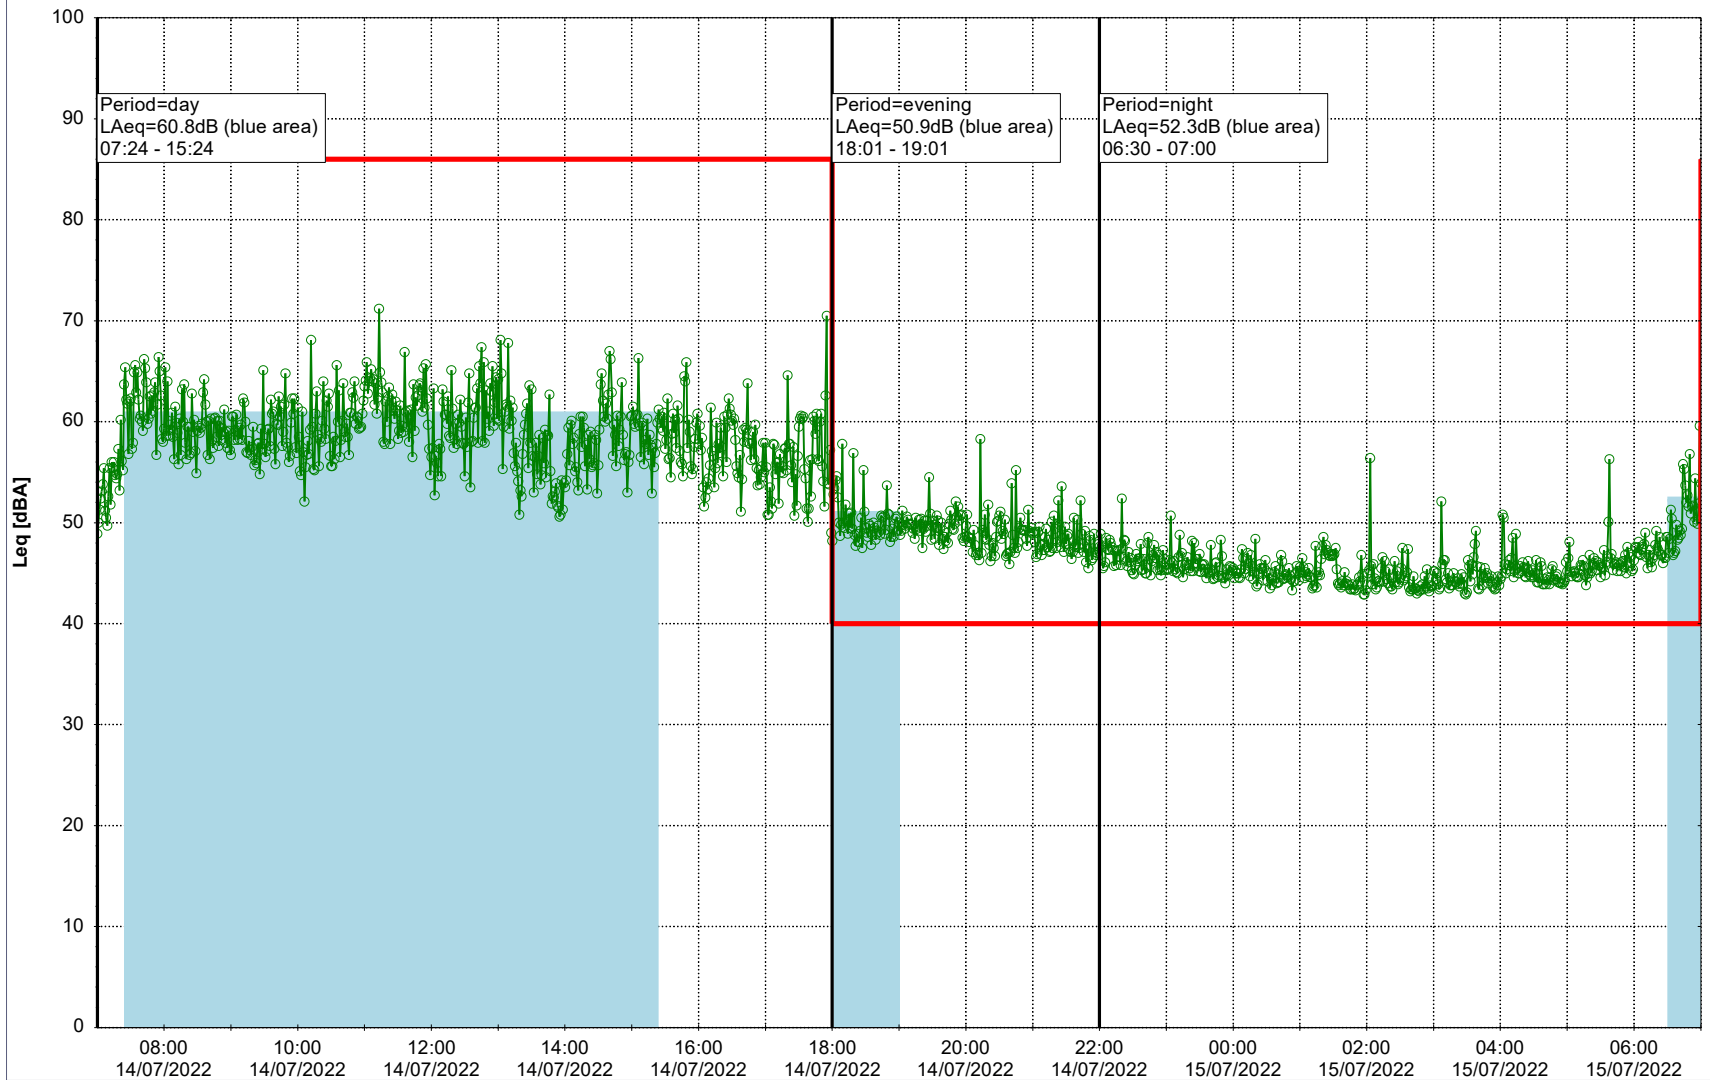

Noise Time Related Diagram

14/07/2022
15/07/2022

○○○○ MOP_NS01