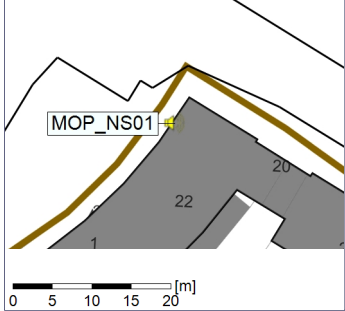

Plan View

Remarks

...

Noise Time Related Diagram

12/07/2022
13/07/2022

○○○○ MOP_NS01

Project: Kronos Sydhavnen
Construction: Mozarts Plads
Location: N-V

Plan View