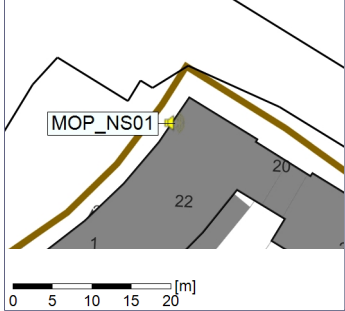

Remarks

...

Noise Time Related Diagram

14/07/2022
15/07/2022

○○○○ MOP_NS01

Project: Kronos Sydhavnen
Construction: Mozarts Plads
Location: N-V

Plan View

Remarks