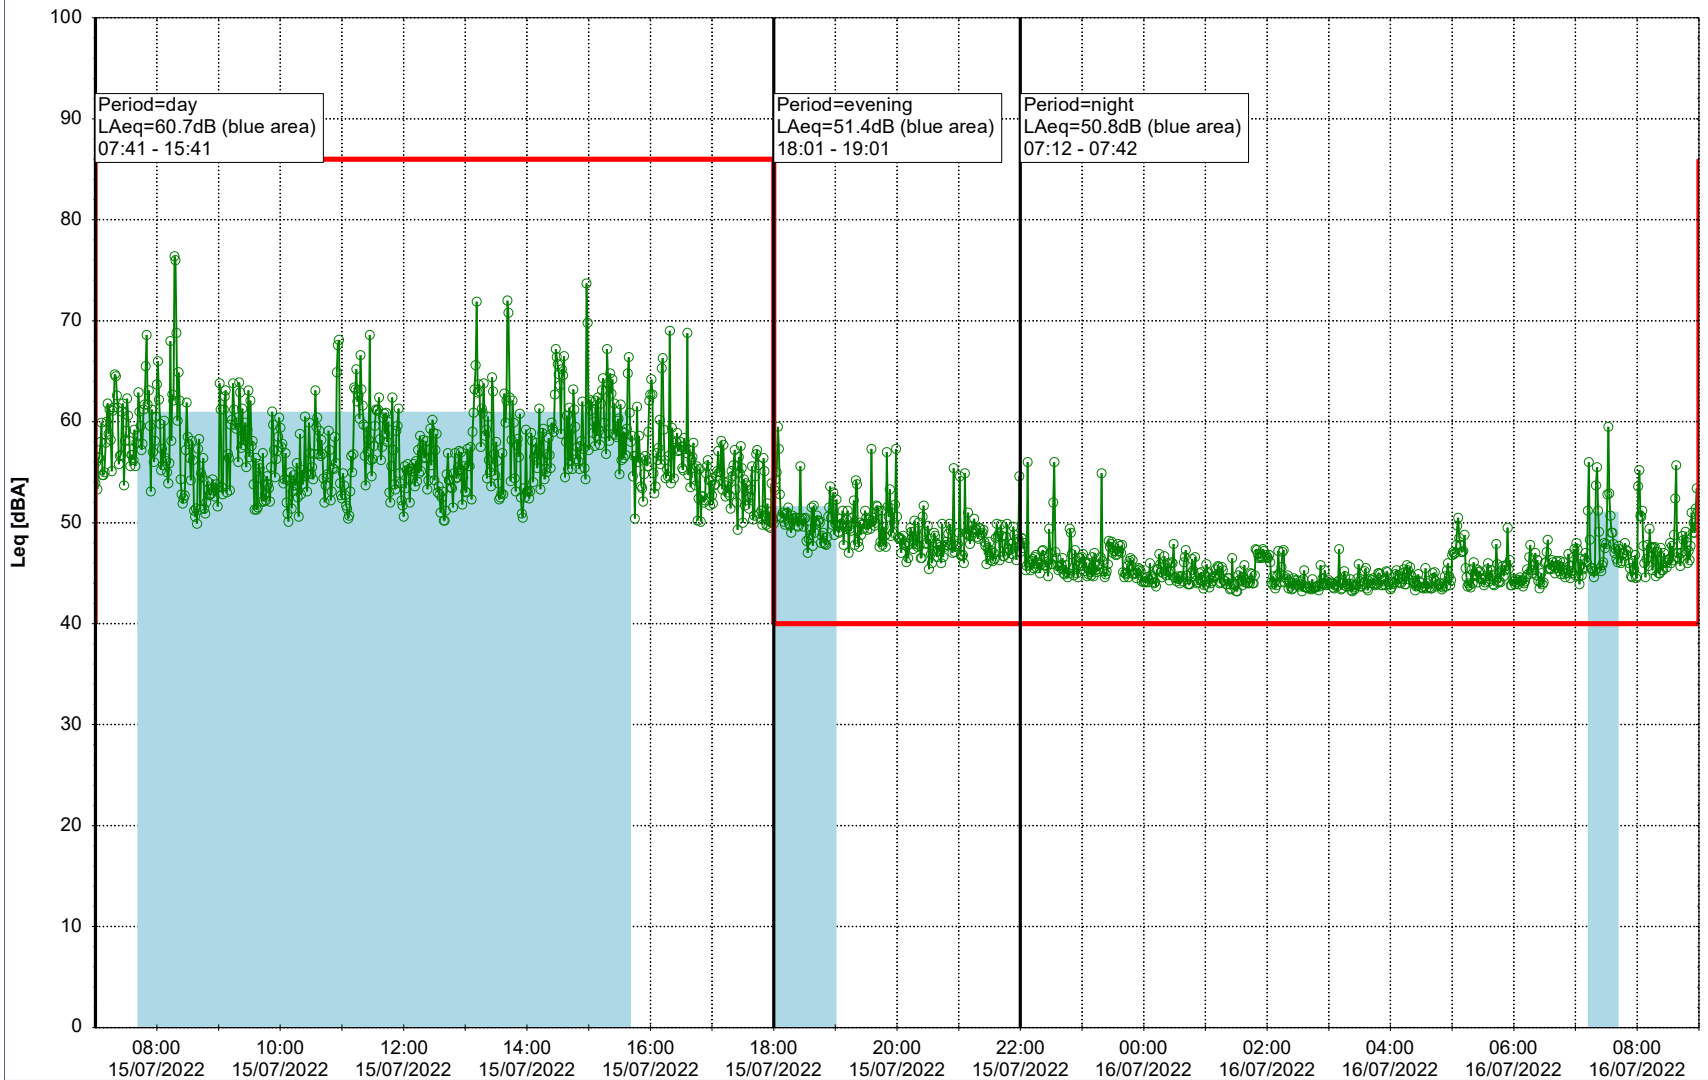

Noise Time Related Diagram

15/07/2022
16/07/2022

○○○○ MOP_NS01