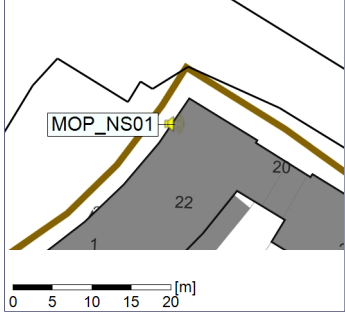

...

Noise Time Related Diagram

15/07/2022
16/07/2022

○○○○ MOP_NS01

Project: Kronos Sydhavnen
Construction: Mozarts Plads
Location: N-V

Plan View

Remarks

...