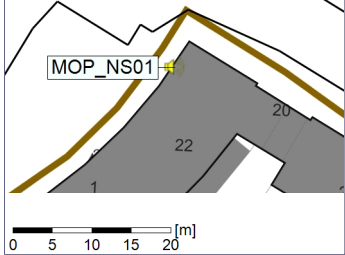

Project: Kronos Sydhavnen
Construction: Mozarts Plads
Location: N-V

Plan View