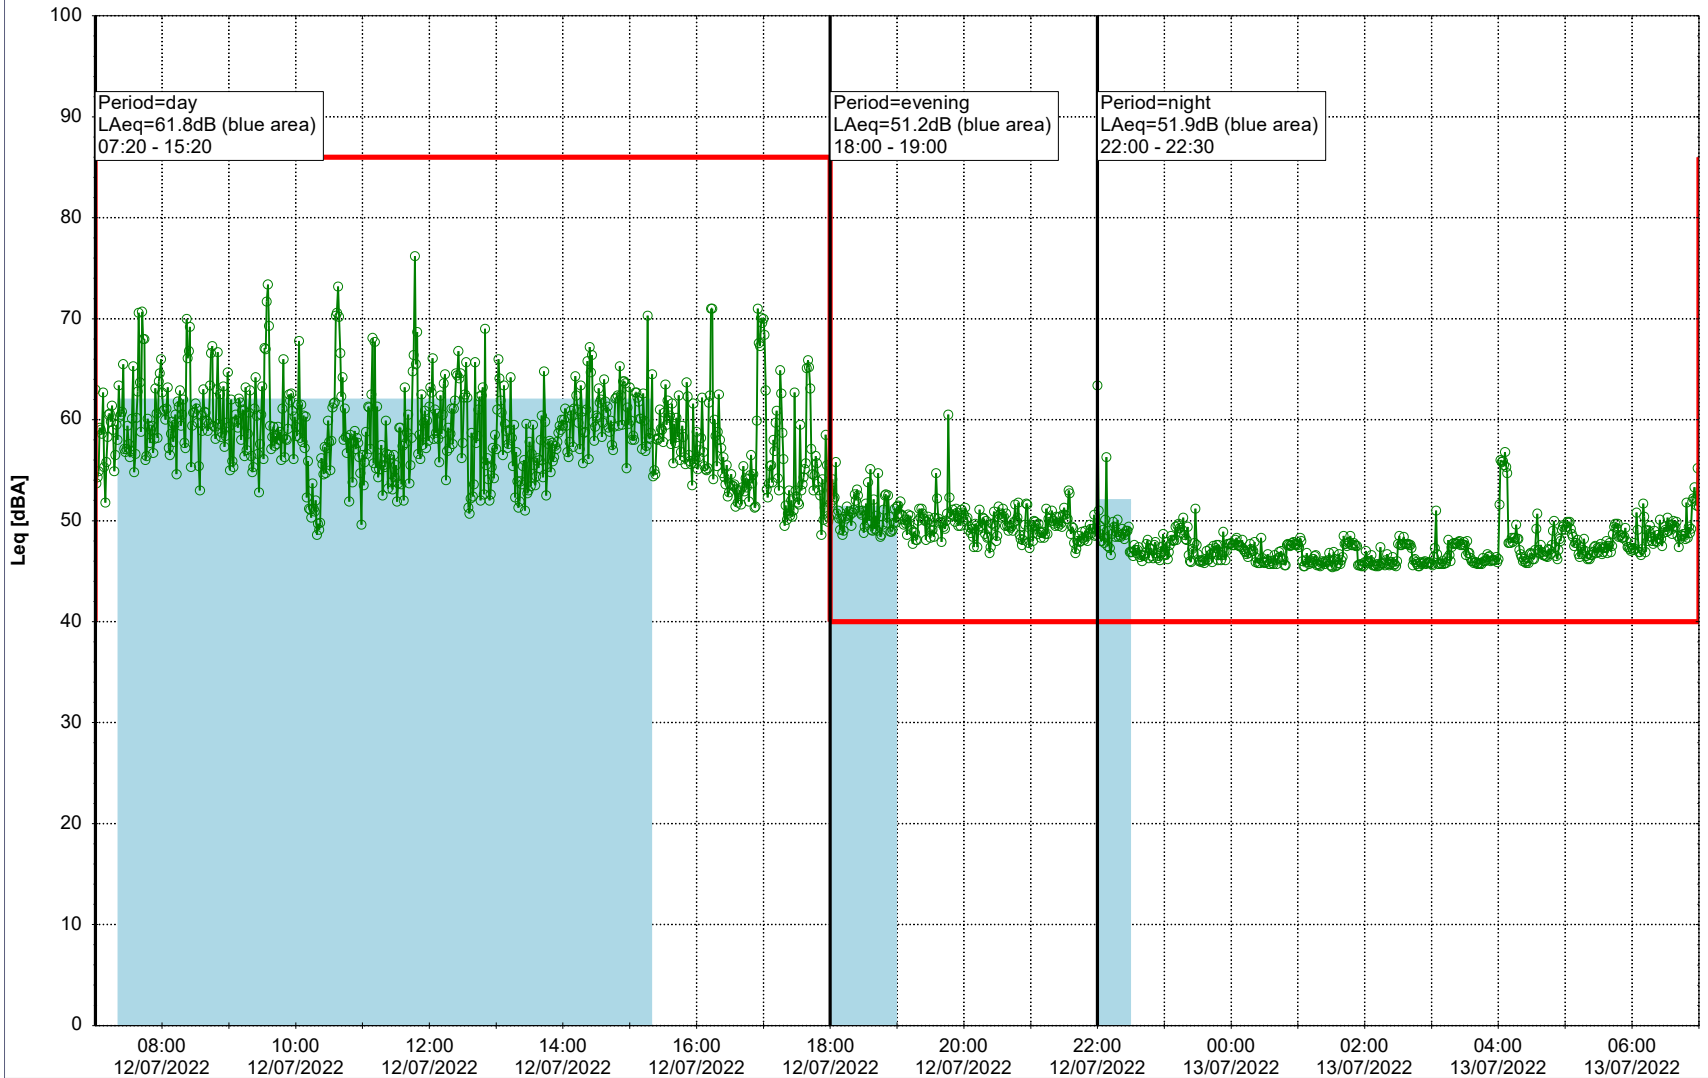

Plan View

Remarks

...

Noise Time Related Diagram

12/07/2022
13/07/2022

○○○○ MOP_NS01

Project: Kronos Sydhavnen
Construction: Mozarts Plads
Location: N-V

Plan View