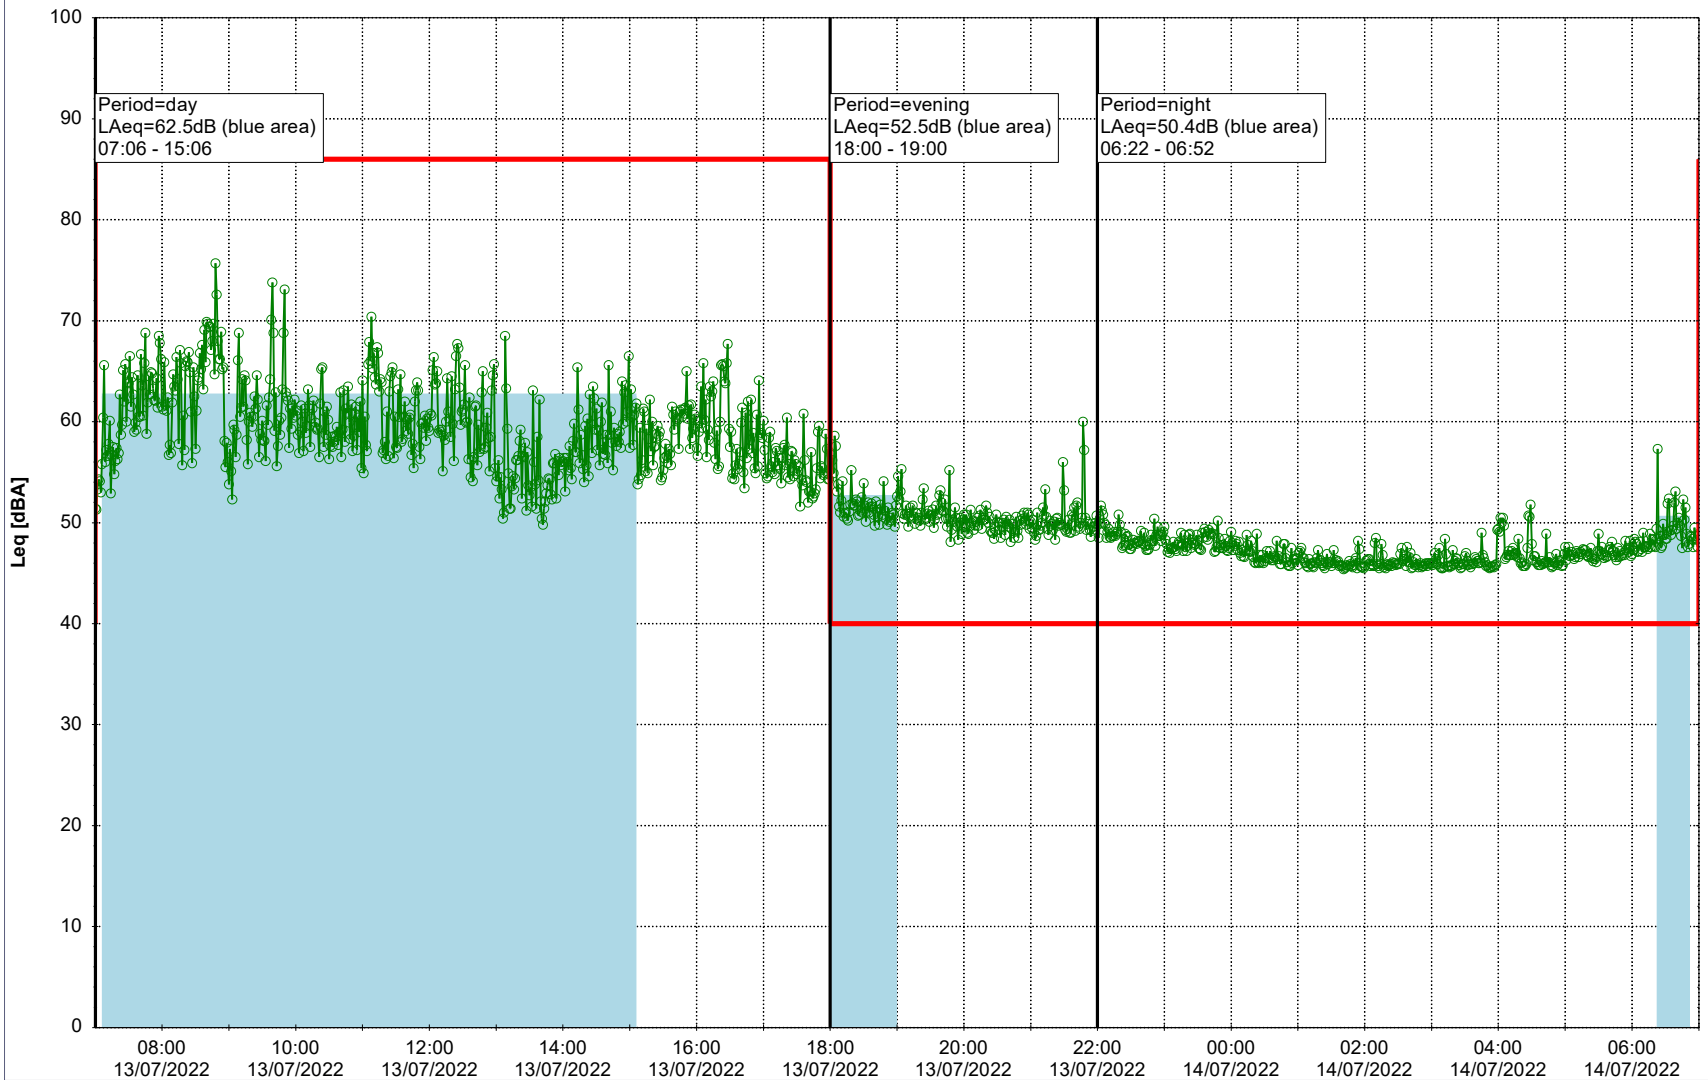

Remarks

...

Noise Time Related Diagram

13/07/2022

14/07/2022

○○○○ MOP_NS01

Project: Kronos Sydhavnen
Construction: Mozarts Plads
Location: N-V

Plan View