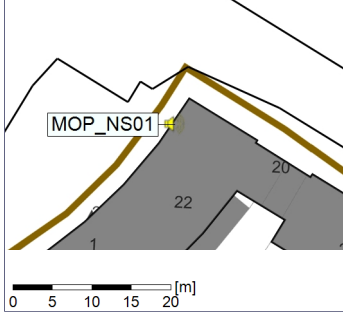

Remarks

...

Noise Time Related Diagram

13/07/2022

14/07/2022

○○○○ MOP_NS01

Project: Kronos Sydhavnen
Construction: Mozarts Plads
Location: N-V

Plan View