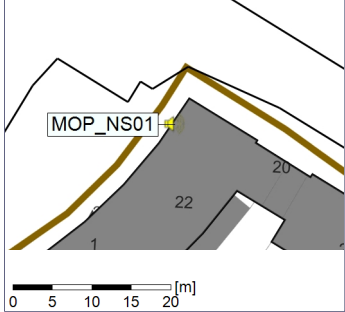

Project: Kronos Sydhavnen
Construction: Mozarts Plads
Location: N-V

Plan View

Remarks

...

Noise Time Related Diagram

11/07/2022
12/07/2022

○○○○ MOP_NS01

Project: Kronos Sydhavnen
Construction: Mozarts Plads
Location: N-V