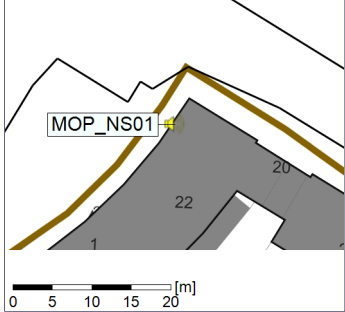

Noise Time Related Diagram

16/07/2022
17/07/2022

○○○○ MOP_NS01

Project: Kronos Sydhavnen
Construction: Mozarts Plads
Location: N-V

Plan View

Remarks

...

Noise Time Related Diagram