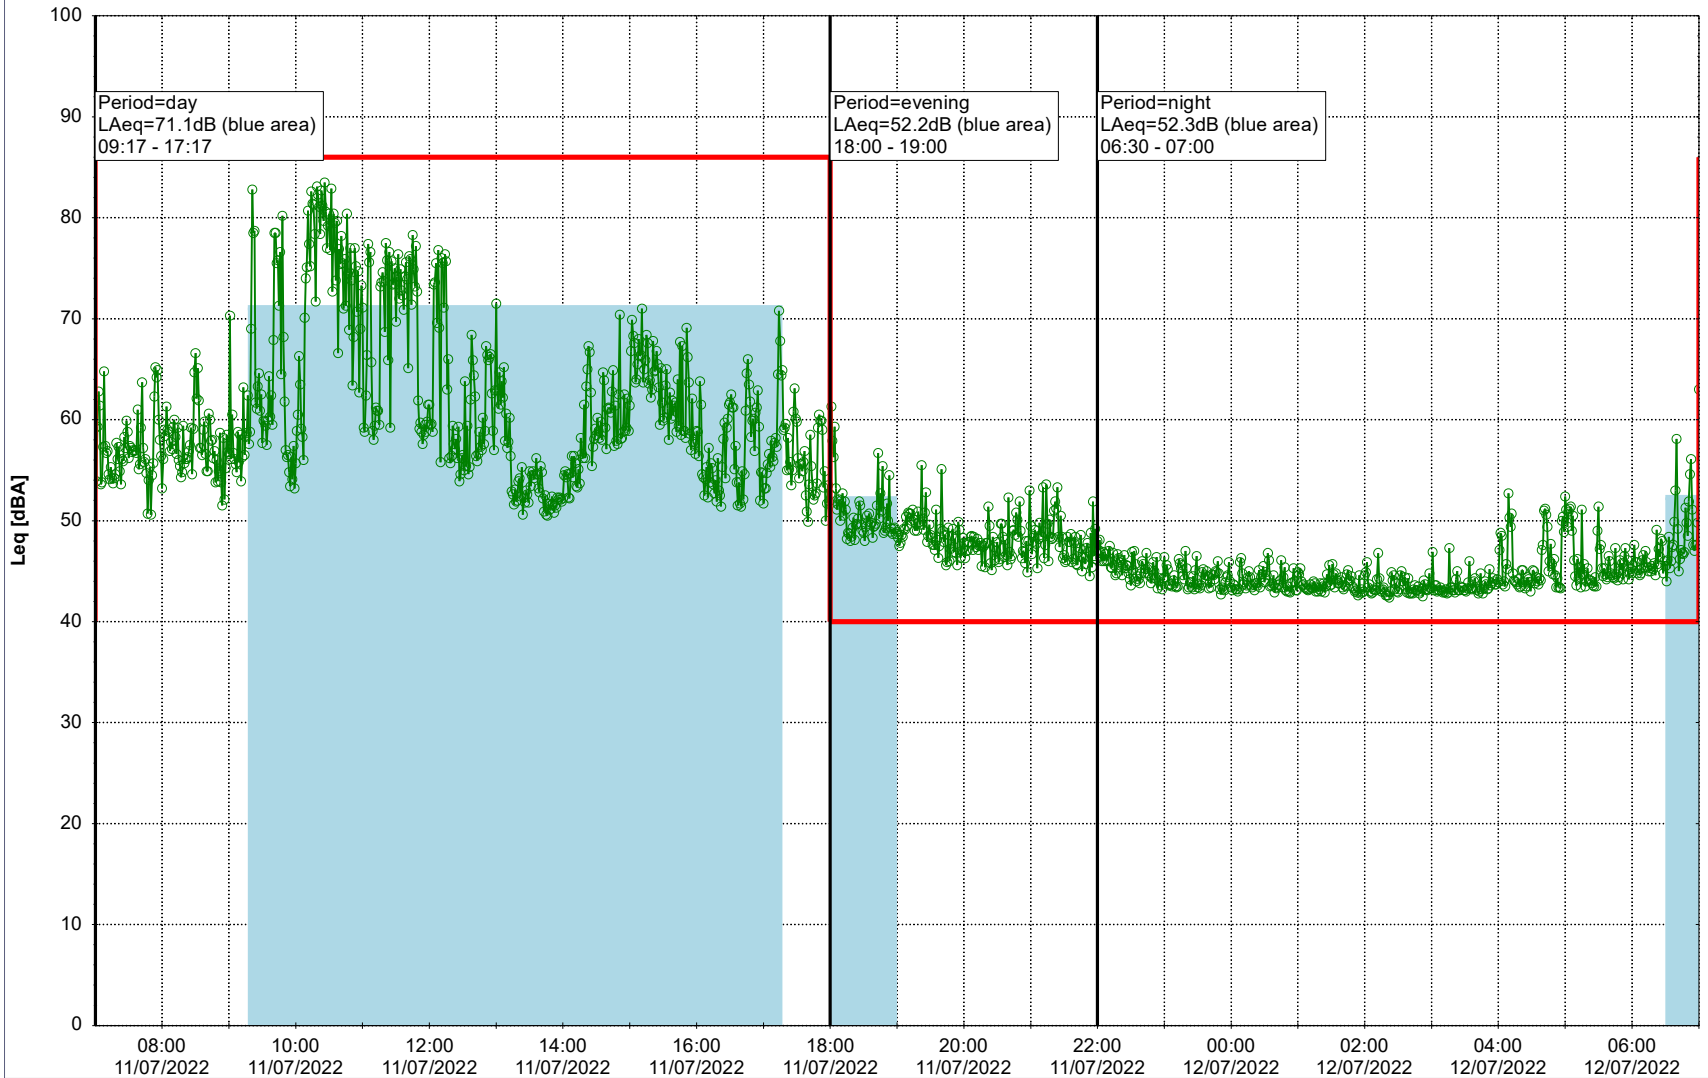

Project: Kronos Sydhavnen
Construction: Mozarts Plads
Location: N-V

Plan View

Remarks

...

Noise Time Related Diagram

11/07/2022
12/07/2022

○○○○ MOP_NS01

Project: Kronos Sydhavnen
Construction: Mozarts Plads
Location: N-V

Plan View

Remarks

...

Noise Time Related Diagram

12/07/2022
13/07/2022

○○○○ MOP_NS01

Project: Kronos Sydhavnen
Construction: Mozarts Plads
Location: N-V

Plan View