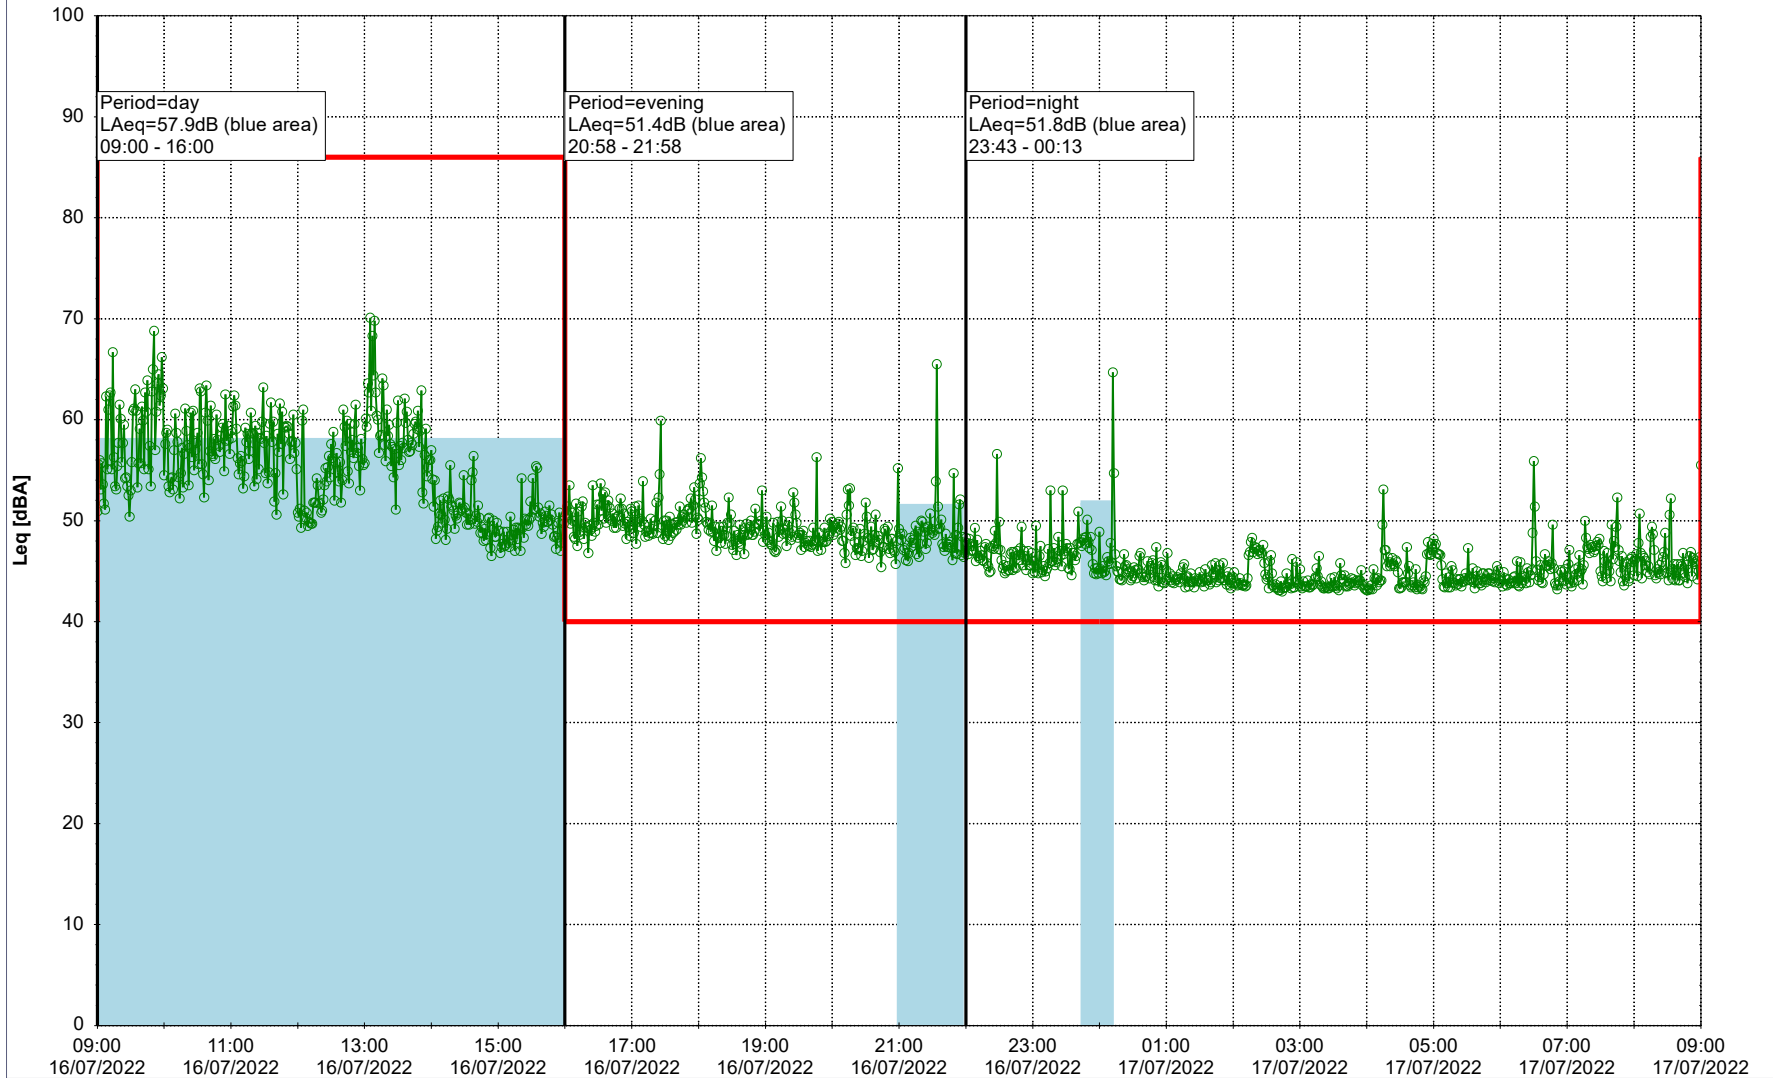

...

Noise Time Related Diagram

15/07/2022
16/07/2022

○○○○ MOP_NS01

Project: Kronos Sydhavnen
Construction: Mozarts Plads
Location: N-V

Plan View

Remarks

...

Noise Time Related Diagram

16/07/2022
17/07/2022

○○○○ MOP_NS01

Project: Kronos Sydhavnen
Construction: Mozarts Plads
Location: N-V

Plan View

Remarks

...

Noise Time Related Diagram