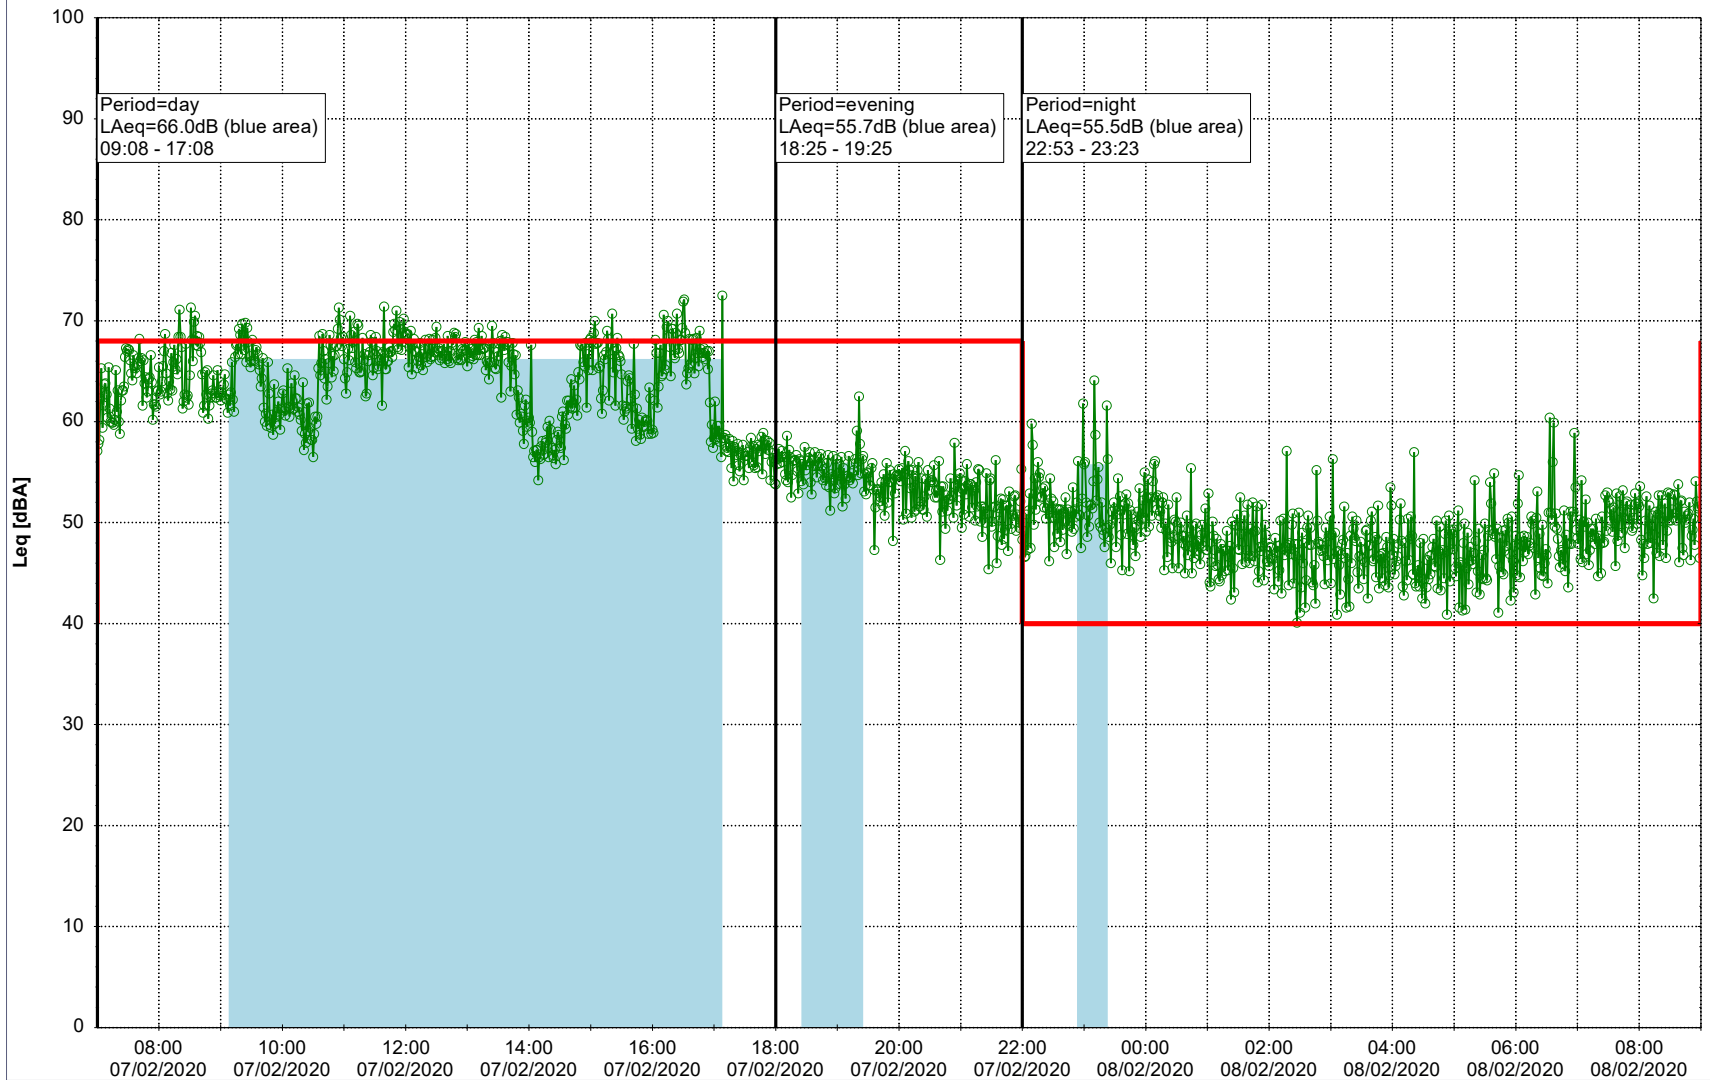

...

Noise Time Related Diagram

06/02/2020
07/02/2020

○ ○ ○ ○ HOL_NS01

Project: Kronos Sydhavnen
Construction: Havneholmen
Location: N-V

Plan View

Remarks

...

Noise Time Related Diagram

07/02/2020
08/02/2020

○ ○ ○ ○ HOL_NS01

Project: Kronos Sydhavnen
Construction: Havneholmen
Location: N-V

Plan View

Remarks

...

Noise Time Related Diagram

08/02/2020
09/02/2020

○ ○ ○ ○ HOL_NS01

Project: Kronos Sydhavnen
Construction: Havneholmen
Location: N-V

Plan View

Remarks

...

Noise Time Related Diagram

09/02/2020
10/02/2020