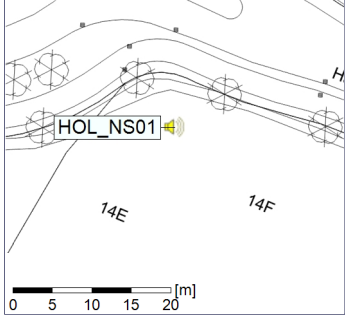

Plan View

Remarks

...

Noise Time Related Diagram

04/02/2020
05/02/2020

○ ○ ○ ○ HOL_NS01

Project: Kronos Sydhavnen
Construction: Havneholmen
Location: N-V

Plan View

Remarks

...

Noise Time Related Diagram

05/02/2020
06/02/2020

○ ○ ○ ○ HOL_NS01

Project: Kronos Sydhavnen
Construction: Havneholmen
Location: N-V

Plan View

Remarks