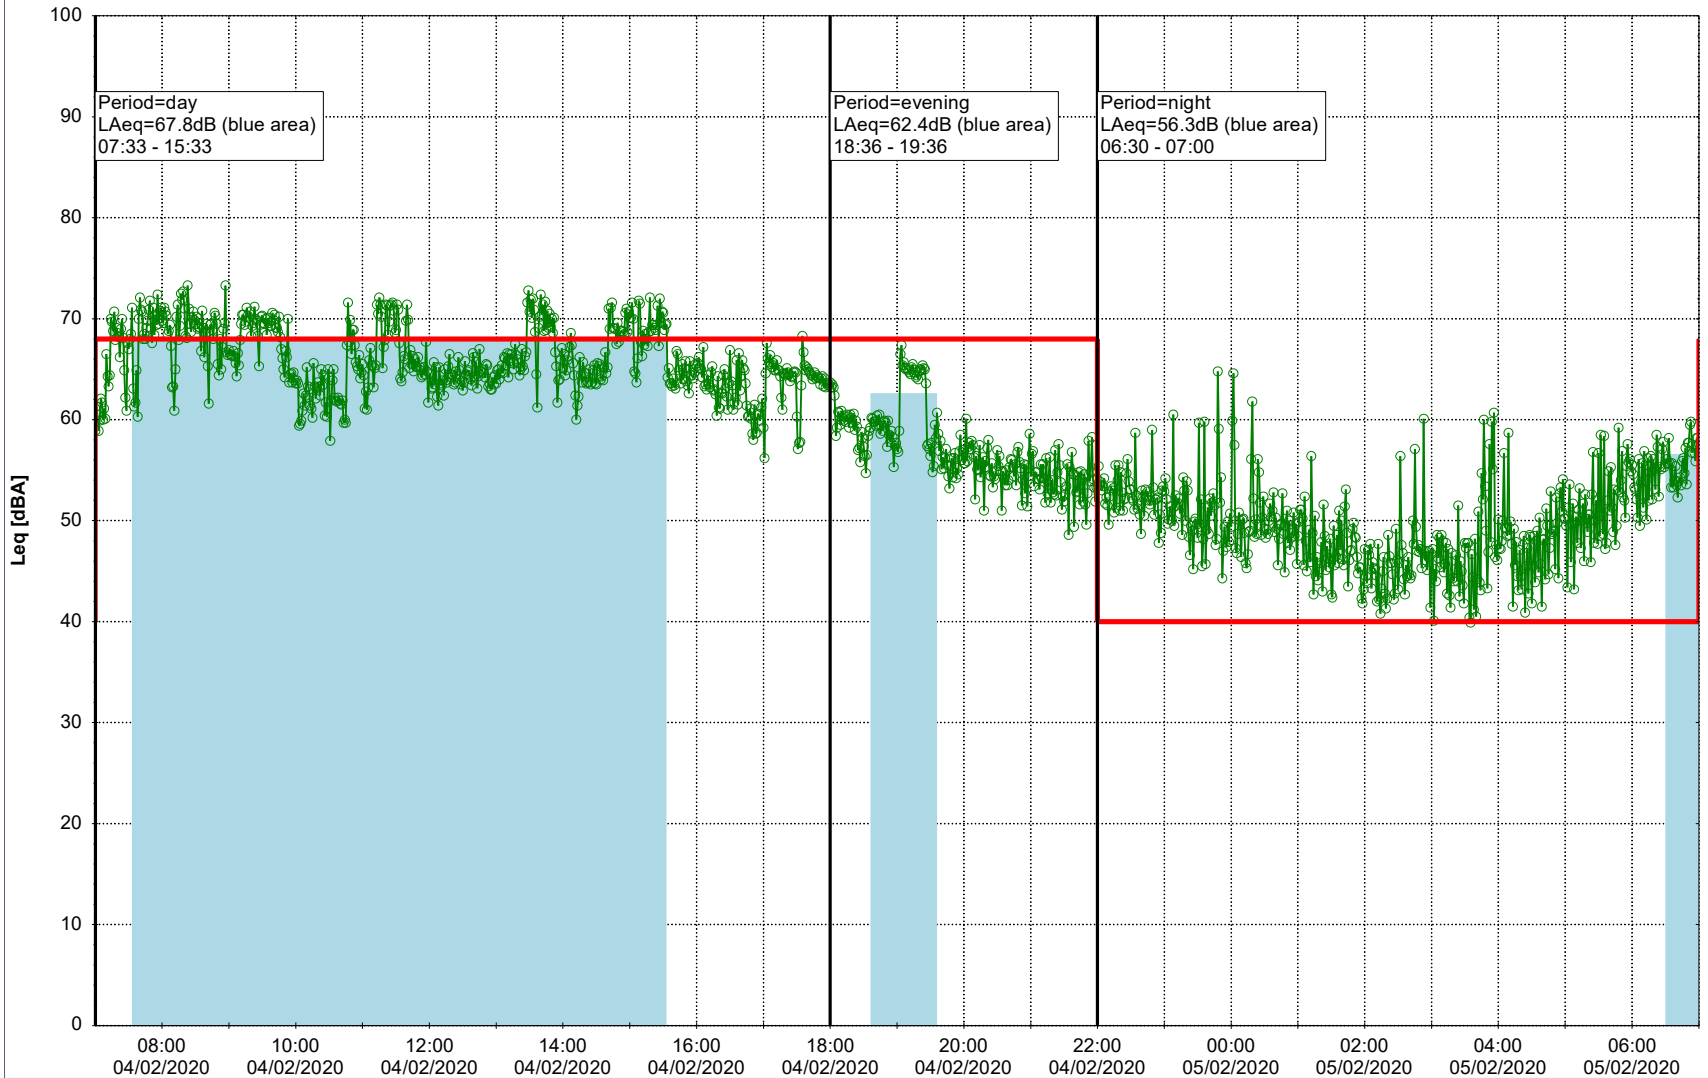

Plan View

Remarks

...

Noise Time Related Diagram

04/02/2020
05/02/2020

○ ○ ○ ○ HOL_NS01

Project: Kronos Sydhavnen
Construction: Havneholmen
Location: N-V

Plan View

Remarks

...

Noise Time Related Diagram

05/02/2020
06/02/2020

○ ○ ○ ○ HOL_NS01

Project: Kronos Sydhavnen
Construction: Havneholmen
Location: N-V

Plan View

Remarks

...

Noise Time Related Diagram

06/02/2020
07/02/2020

○ ○ ○ ○ HOL_NS01

Project: Kronos Sydhavnen
Construction: Havneholmen
Location: N-V

Plan View

Remarks

...

Noise Time Related Diagram

07/02/2020
08/02/2020

○ ○ ○ ○ HOL_NS01

Project: Kronos Sydhavnen
Construction: Havneholmen
Location: N-V

Plan View

Remarks

...

Noise Time Related Diagram