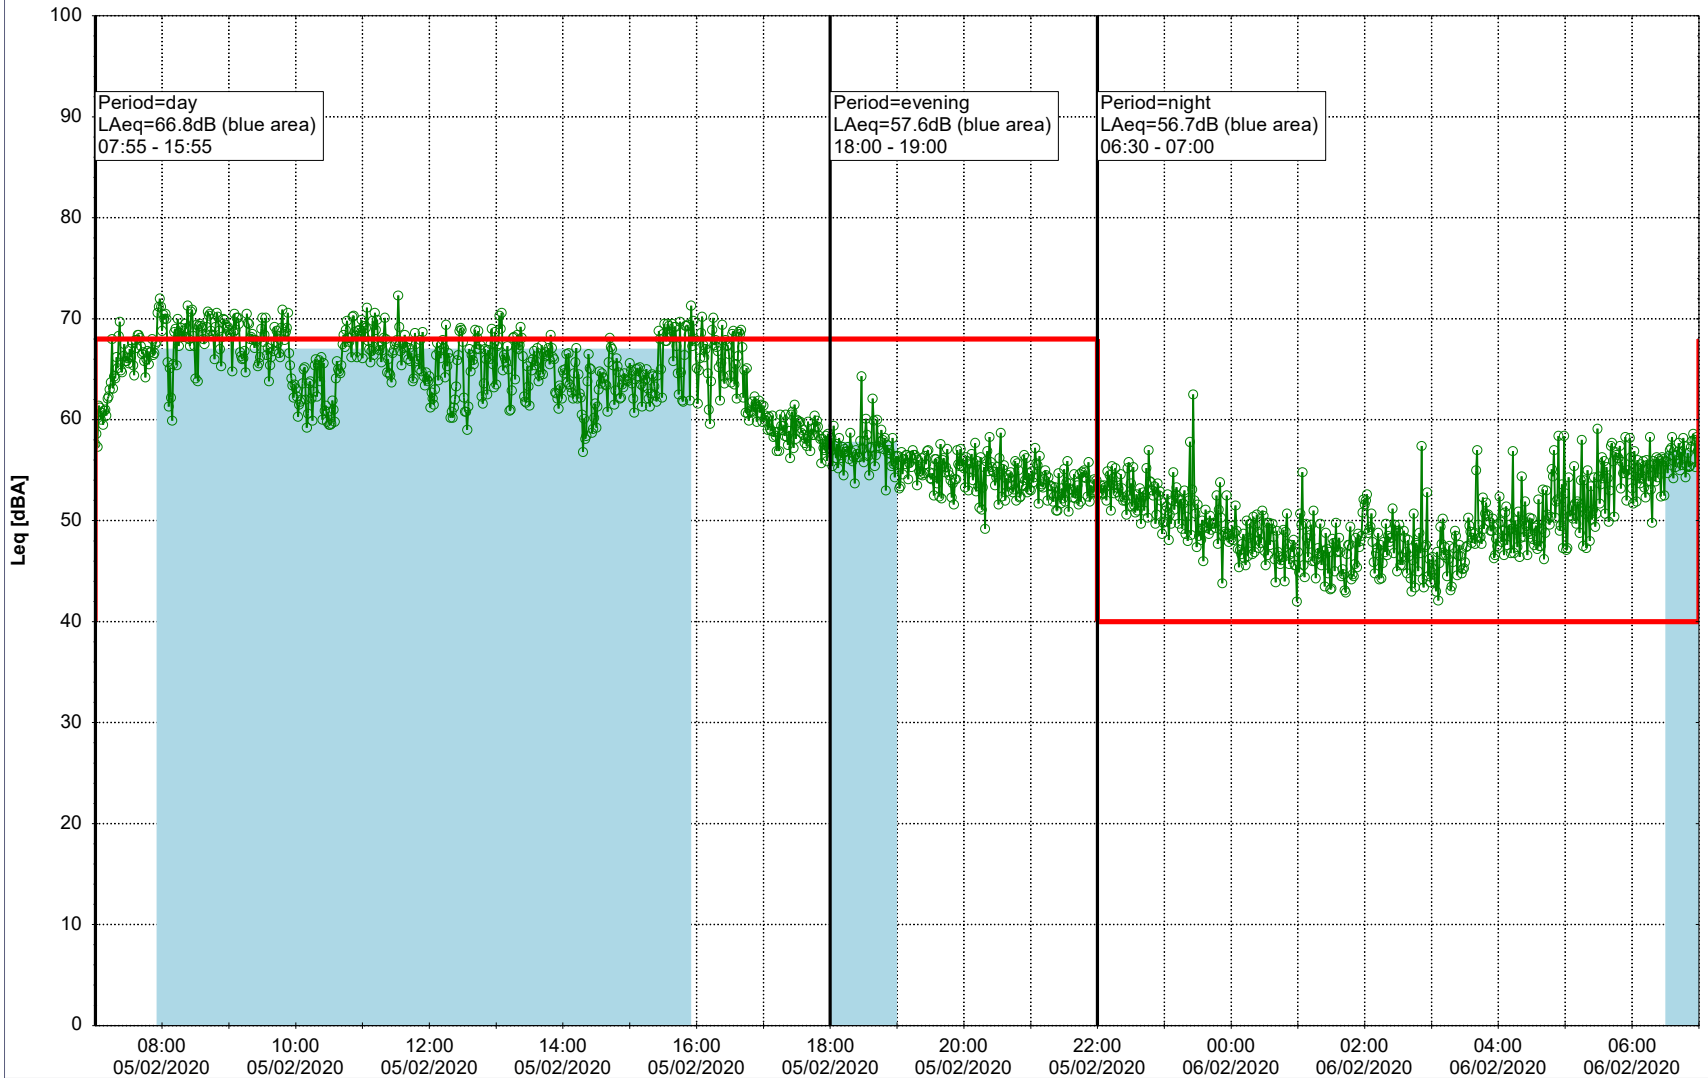

Plan View

Remarks

...

Noise Time Related Diagram

04/02/2020
05/02/2020

○ ○ ○ ○ HOL_NS01

Project: Kronos Sydhavnen
Construction: Havneholmen
Location: N-V

Plan View

Remarks

...

Noise Time Related Diagram

05/02/2020
06/02/2020

○ ○ ○ ○ HOL_NS01

Project: Kronos Sydhavnen
Construction: Havneholmen
Location: N-V

Plan View

Remarks

...

Noise Time Related Diagram

06/02/2020
07/02/2020

○ ○ ○ ○ HOL_NS01

Project: Kronos Sydhavnen
Construction: Havneholmen
Location: N-V

Plan View

Remarks

...

Noise Time Related Diagram

07/02/2020
08/02/2020

○ ○ ○ ○ HOL_NS01

Project: Kronos Sydhavnen
Construction: Havneholmen
Location: N-V

Plan View

Remarks

...

Noise Time Related Diagram