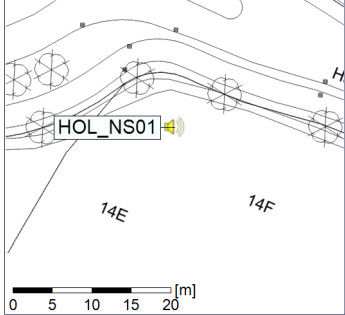

Project: Kronos Sydhavnen
Construction: Havneholmen
Location: N-V

Plan View

Remarks

...

Noise Time Related Diagram

03/02/2020
04/02/2020

○ ○ ○ ○ HOL_NS01

Project: Kronos Sydhavnen
Construction: Havneholmen
Location: N-V

Plan View

Remarks

...

Noise Time Related Diagram

04/02/2020
05/02/2020

○ ○ ○ ○ HOL_NS01

Project: Kronos Sydhavnen
Construction: Havneholmen
Location: N-V

Plan View

Noise Time Related Diagram

07/02/2020
08/02/2020

○ ○ ○ ○ HOL_NS01

Project: Kronos Sydhavnen
Construction: Havneholmen
Location: N-V

Plan View

Remarks

...

Noise Time Related Diagram

08/02/2020
09/02/2020

○ ○ ○ ○ HOL_NS01

Project: Kronos Sydhavnen
Construction: Havneholmen
Location: N-V

Plan View

Remarks

...

Noise Time Related Diagram

09/02/2020
10/02/2020