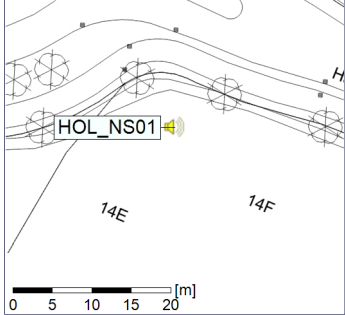

...

Noise Time Related Diagram

06/02/2020
07/02/2020

○ ○ ○ ○ HOL_NS01

Project: Kronos Sydhavnen
Construction: Havneholmen
Location: N-V

Plan View

Remarks

...

Noise Time Related Diagram

07/02/2020
08/02/2020

○ ○ ○ ○ HOL_NS01

Project: Kronos Sydhavnen
Construction: Havneholmen
Location: N-V

Plan View

Remarks

...

Noise Time Related Diagram