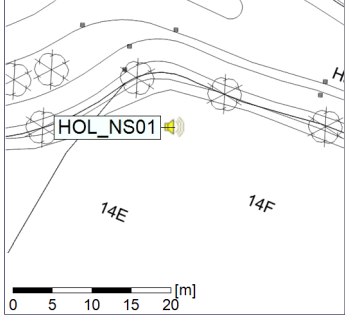

Noise Time Related Diagram

07/02/2020
08/02/2020

○ ○ ○ ○ HOL_NS01

Project: Kronos Sydhavnen
Construction: Havneholmen
Location: N-V

Plan View

Remarks

...

Noise Time Related Diagram

08/02/2020
09/02/2020

○ ○ ○ ○ HOL_NS01

Project: Kronos Sydhavnen
Construction: Havneholmen
Location: N-V

Plan View

Remarks

...

Noise Time Related Diagram

09/02/2020
10/02/2020