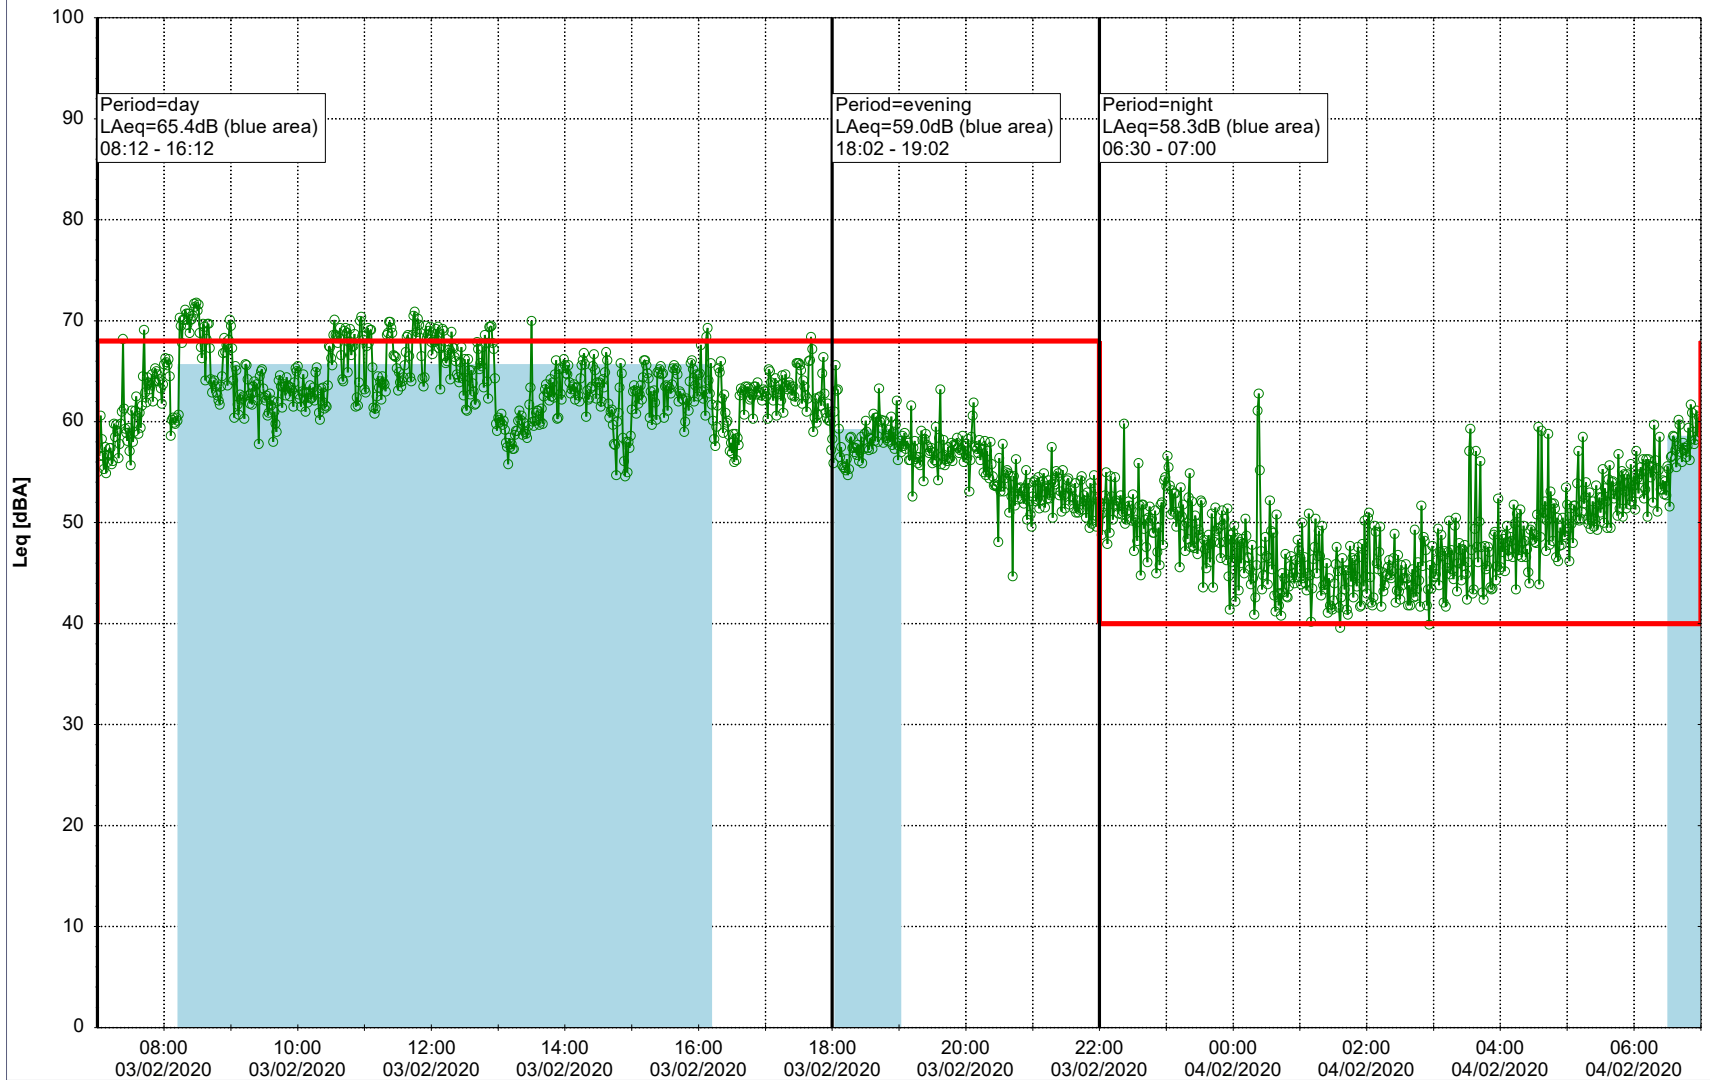

Project: Kronos Sydhavnen
Construction: Havneholmen
Location: N-V

Plan View

Remarks

...

Noise Time Related Diagram

03/02/2020
04/02/2020

○ ○ ○ ○ HOL_NS01

Project: Kronos Sydhavnen
Construction: Havneholmen
Location: N-V

Plan View

Remarks

...

Noise Time Related Diagram

04/02/2020
05/02/2020

○ ○ ○ ○ HOL_NS01

Project: Kronos Sydhavnen
Construction: Havneholmen
Location: N-V

Plan View

Remarks

...

Noise Time Related Diagram

05/02/2020
06/02/2020

○ ○ ○ ○ HOL_NS01

Project: Kronos Sydhavnen
Construction: Havneholmen
Location: N-V

Plan View

Remarks

Noise Time Related Diagram

07/02/2020
08/02/2020

○ ○ ○ ○ HOL_NS01

Project: Kronos Sydhavnen
Construction: Havneholmen
Location: N-V

Plan View

Remarks

...

Noise Time Related Diagram