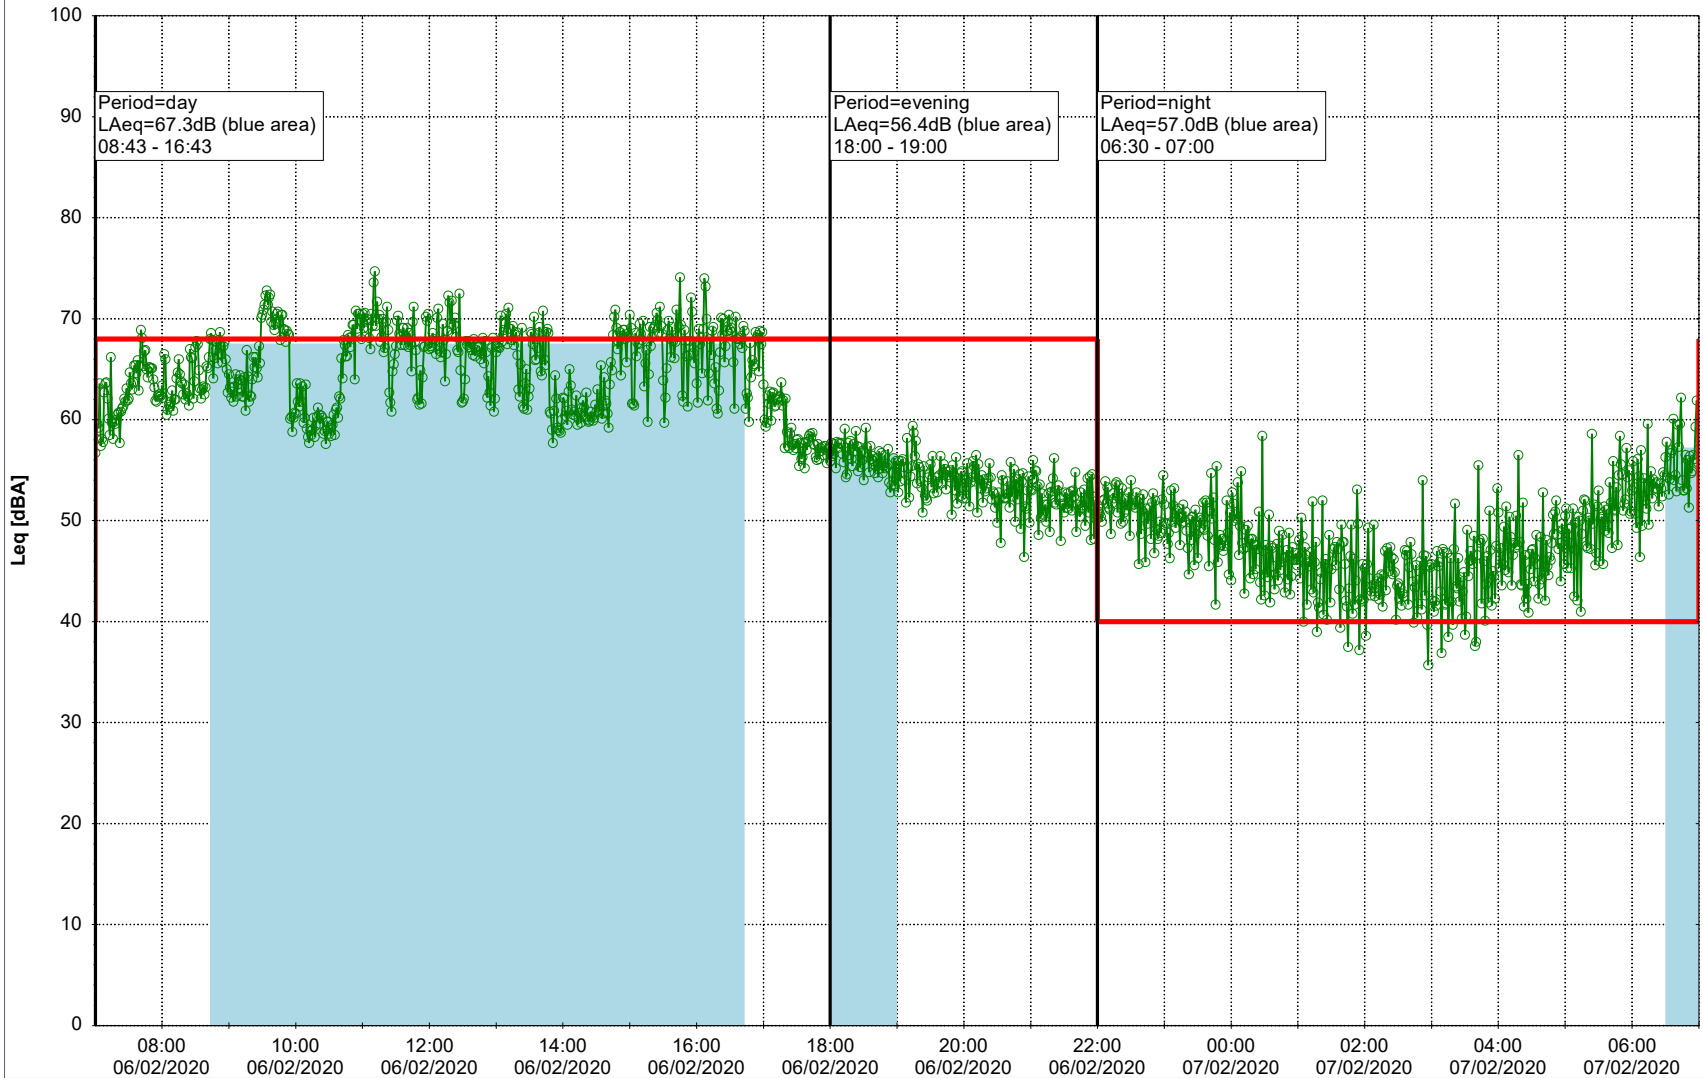

Remarks

...

Noise Time Related Diagram

05/02/2020
06/02/2020

○ ○ ○ ○ HOL_NS01

Project: Kronos Sydhavnen
Construction: Havneholmen
Location: N-V

Plan View

Remarks

...

Noise Time Related Diagram

06/02/2020
07/02/2020

○ ○ ○ ○ HOL_NS01

Project: Kronos Sydhavnen
Construction: Havneholmen
Location: N-V

Plan View

Remarks

...

Noise Time Related Diagram

07/02/2020
08/02/2020

○ ○ ○ ○ HOL_NS01

Project: Kronos Sydhavnen
Construction: Havneholmen
Location: N-V

Plan View

Remarks

...

Noise Time Related Diagram