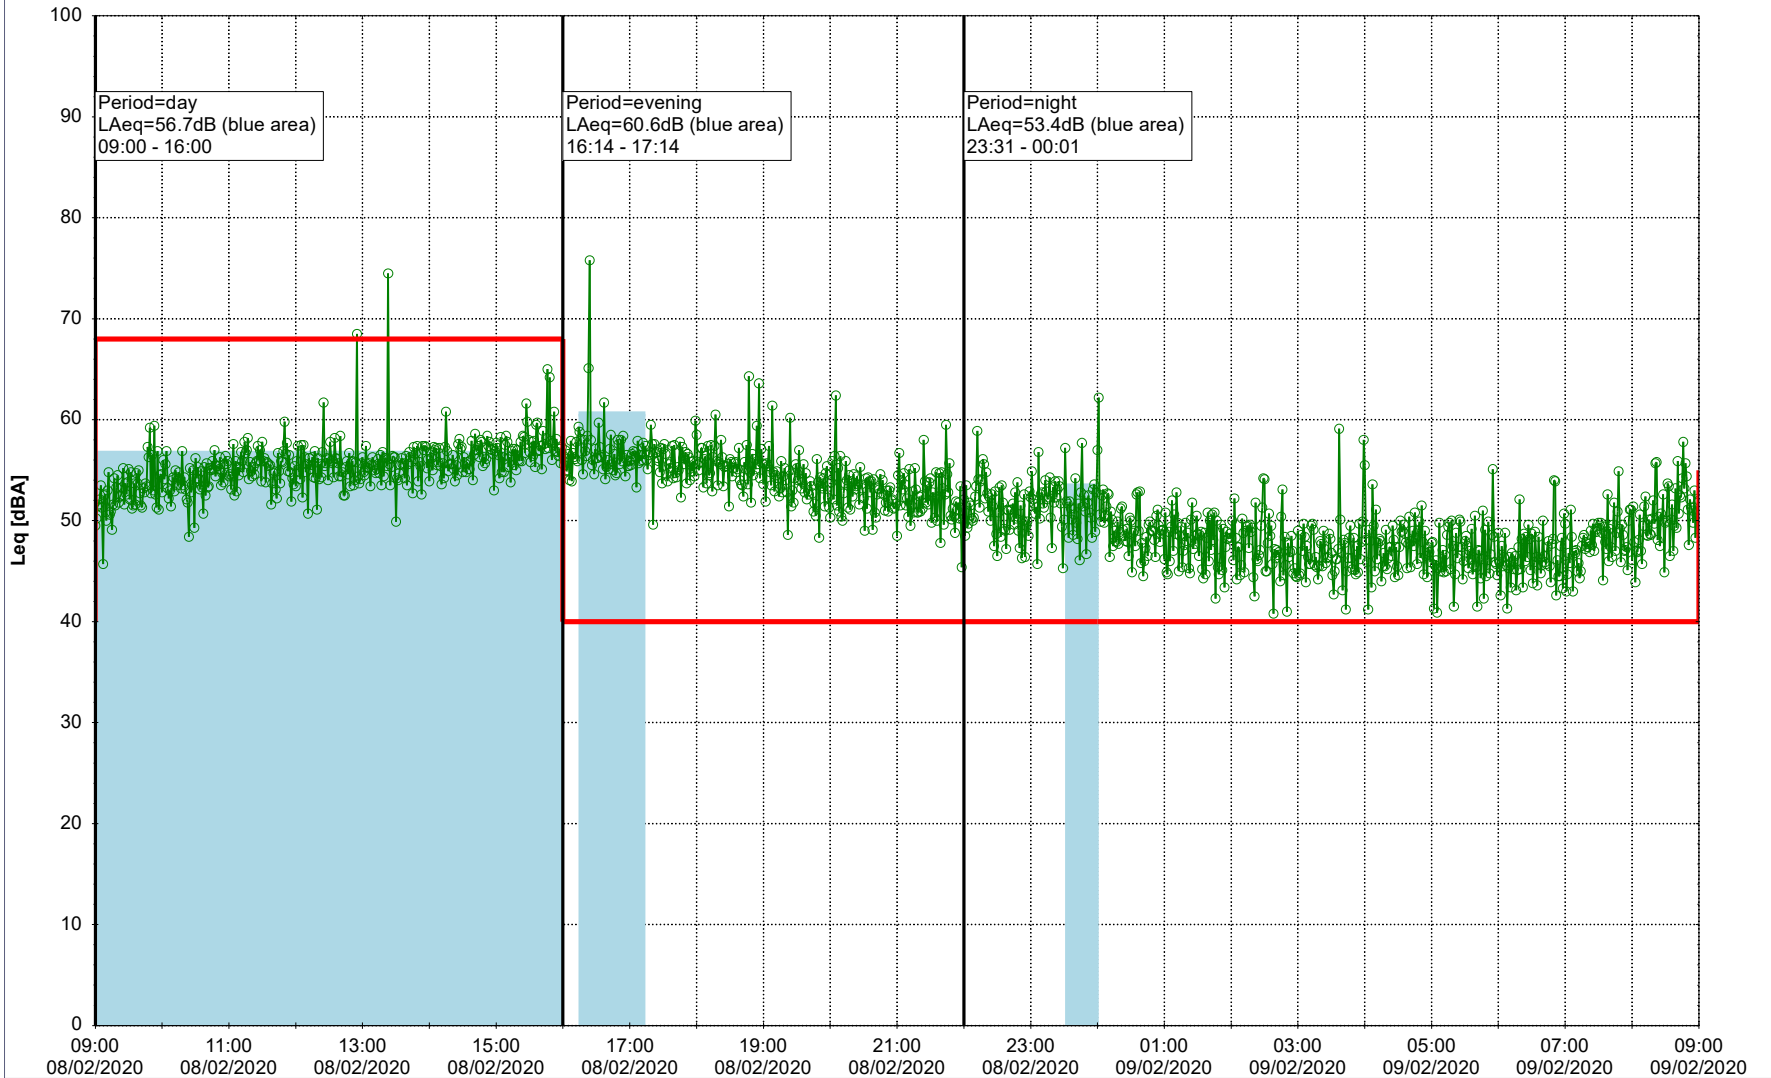

Noise Time Related Diagram

07/02/2020
08/02/2020

○ ○ ○ ○ HOL_NS01

Project: Kronos Sydhavnen
Construction: Havneholmen
Location: N-V

Plan View

Remarks

...

Noise Time Related Diagram

08/02/2020
09/02/2020

○ ○ ○ ○ HOL_NS01

Project: Kronos Sydhavnen
Construction: Havneholmen
Location: N-V

Plan View

Remarks

...

Noise Time Related Diagram

09/02/2020
10/02/2020