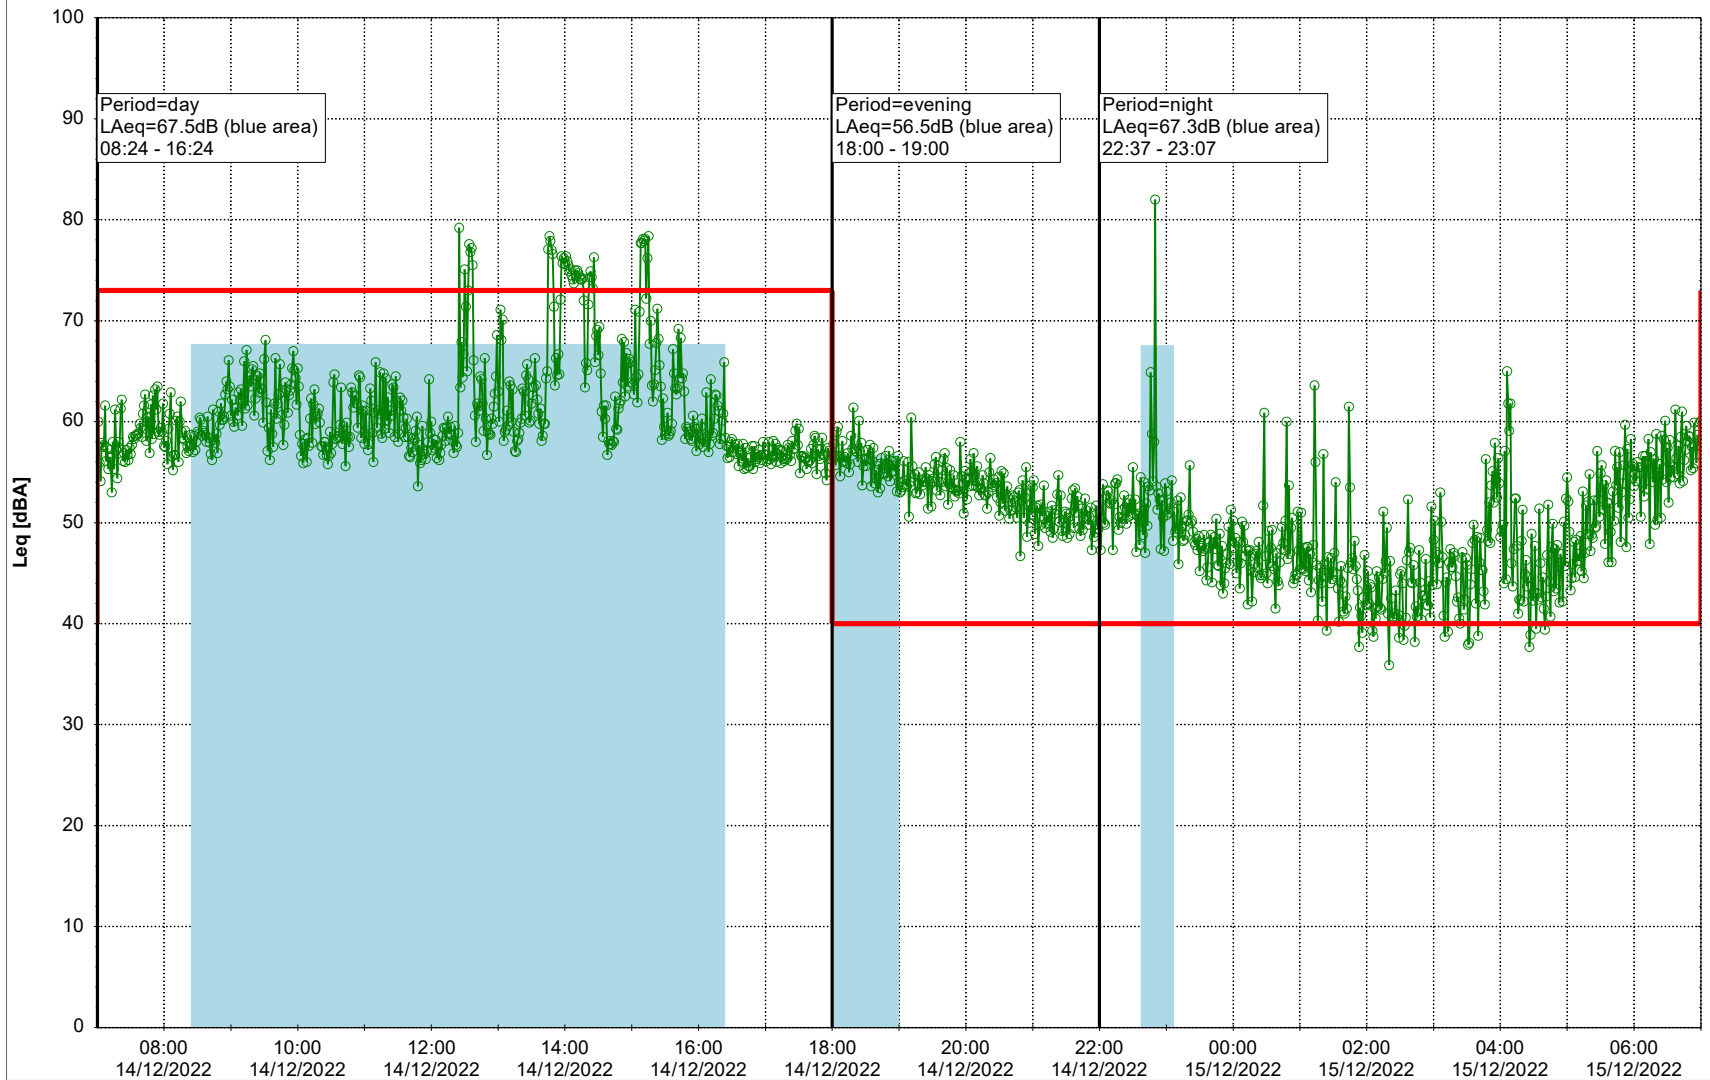

Plan View

Remarks

...

Noise Time Related Diagram

13/12/2022
14/12/2022

○ ○ ○ ○ HOL_NS01

Project: Kronos Sydhavnen
Construction: Havneholmen
Location: N-V

Plan View

Remarks

...

Noise Time Related Diagram

14/12/2022
15/12/2022

○ ○ ○ ○ HOL_NS01

Project: Kronos Sydhavnen
Construction: Havneholmen
Location: N-V

Plan View

Remarks

Noise Time Related Diagram

16/12/2022
17/12/2022

○ ○ ○ ○ HOL_NS01

Project: Kronos Sydhavnen
Construction: Havneholmen
Location: N-V

Plan View

Remarks

...

Noise Time Related Diagram