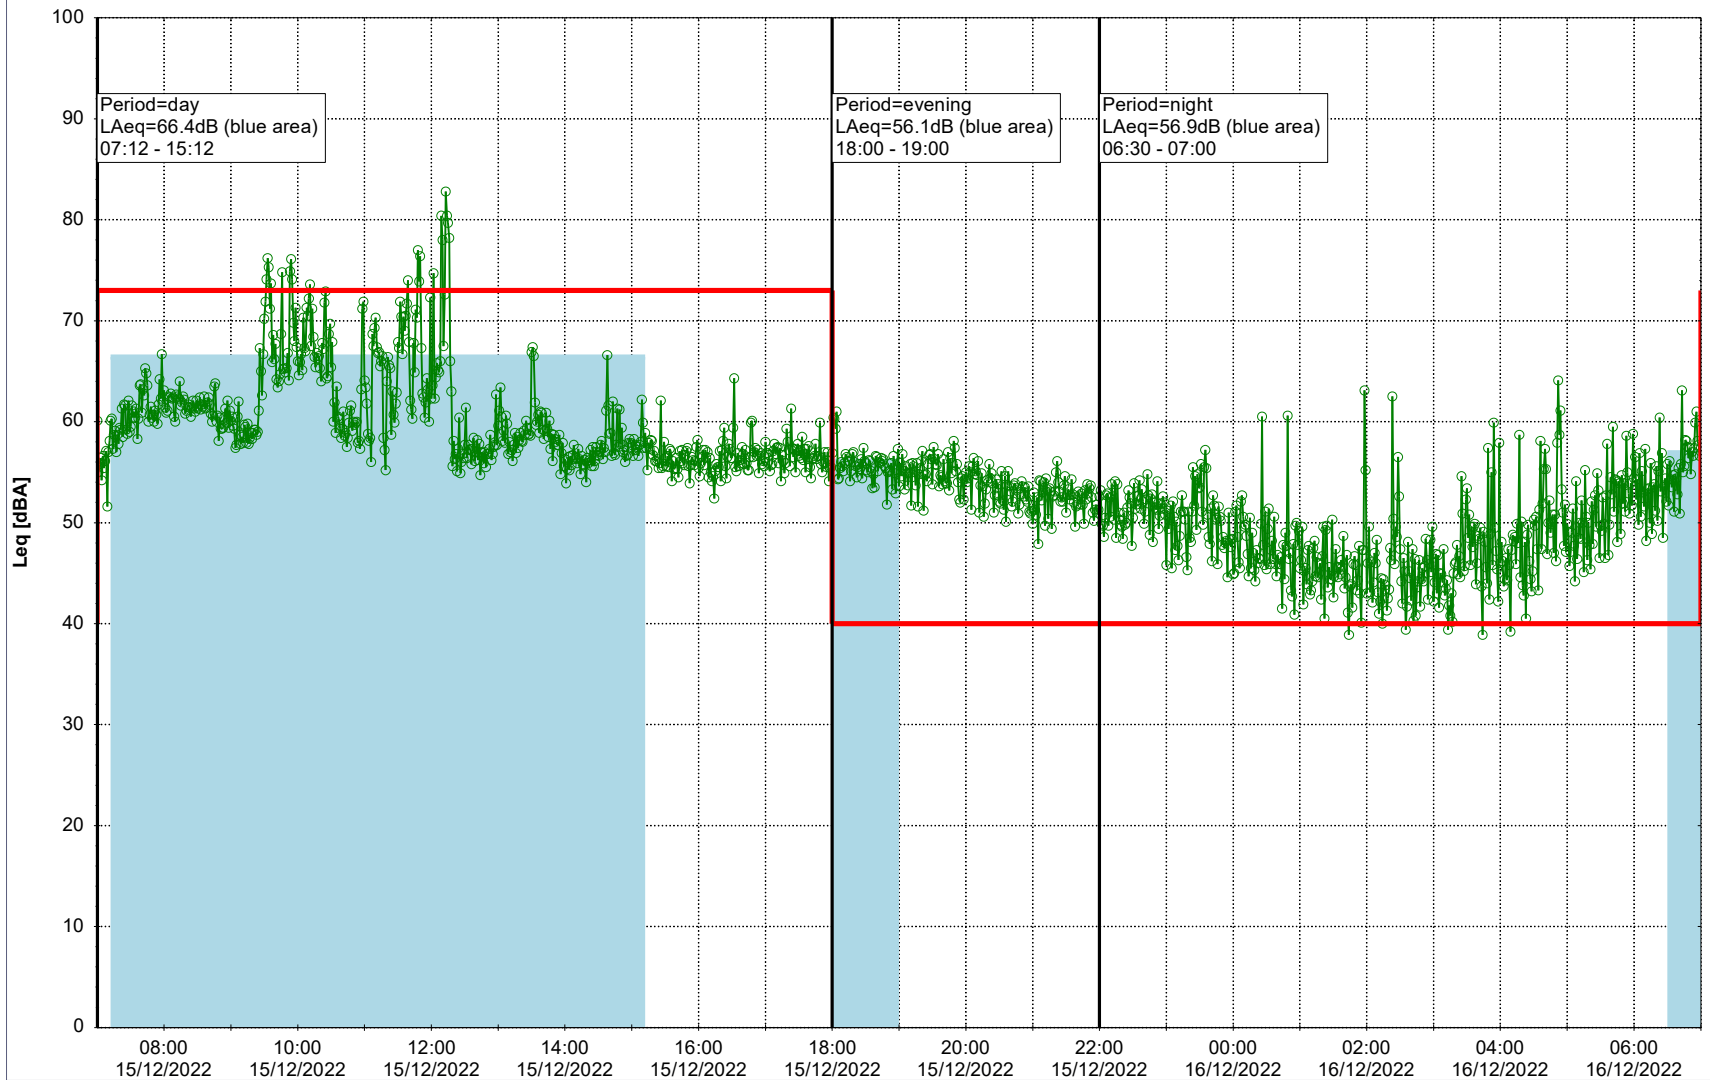

Remarks

...

Noise Time Related Diagram

14/12/2022
15/12/2022

○ ○ ○ ○ HOL_NS01

Project: Kronos Sydhavnen
Construction: Havneholmen
Location: N-V

Plan View

Remarks

...

Noise Time Related Diagram

15/12/2022
16/12/2022

○ ○ ○ ○ HOL_NS01

Project: Kronos Sydhavnen
Construction: Havneholmen
Location: N-V

Plan View

Remarks

...

Noise Time Related Diagram

16/12/2022
17/12/2022

○ ○ ○ ○ HOL_NS01

Project: Kronos Sydhavnen
Construction: Havneholmen
Location: N-V

Plan View

Remarks

...

Noise Time Related Diagram

17/12/2022
18/12/2022

○ ○ ○ ○ HOL_NS01

Project: Kronos Sydhavnen
Construction: Havneholmen
Location: N-V

Plan View

Remarks

...

Noise Time Related Diagram

18/12/2022
19/12/2022