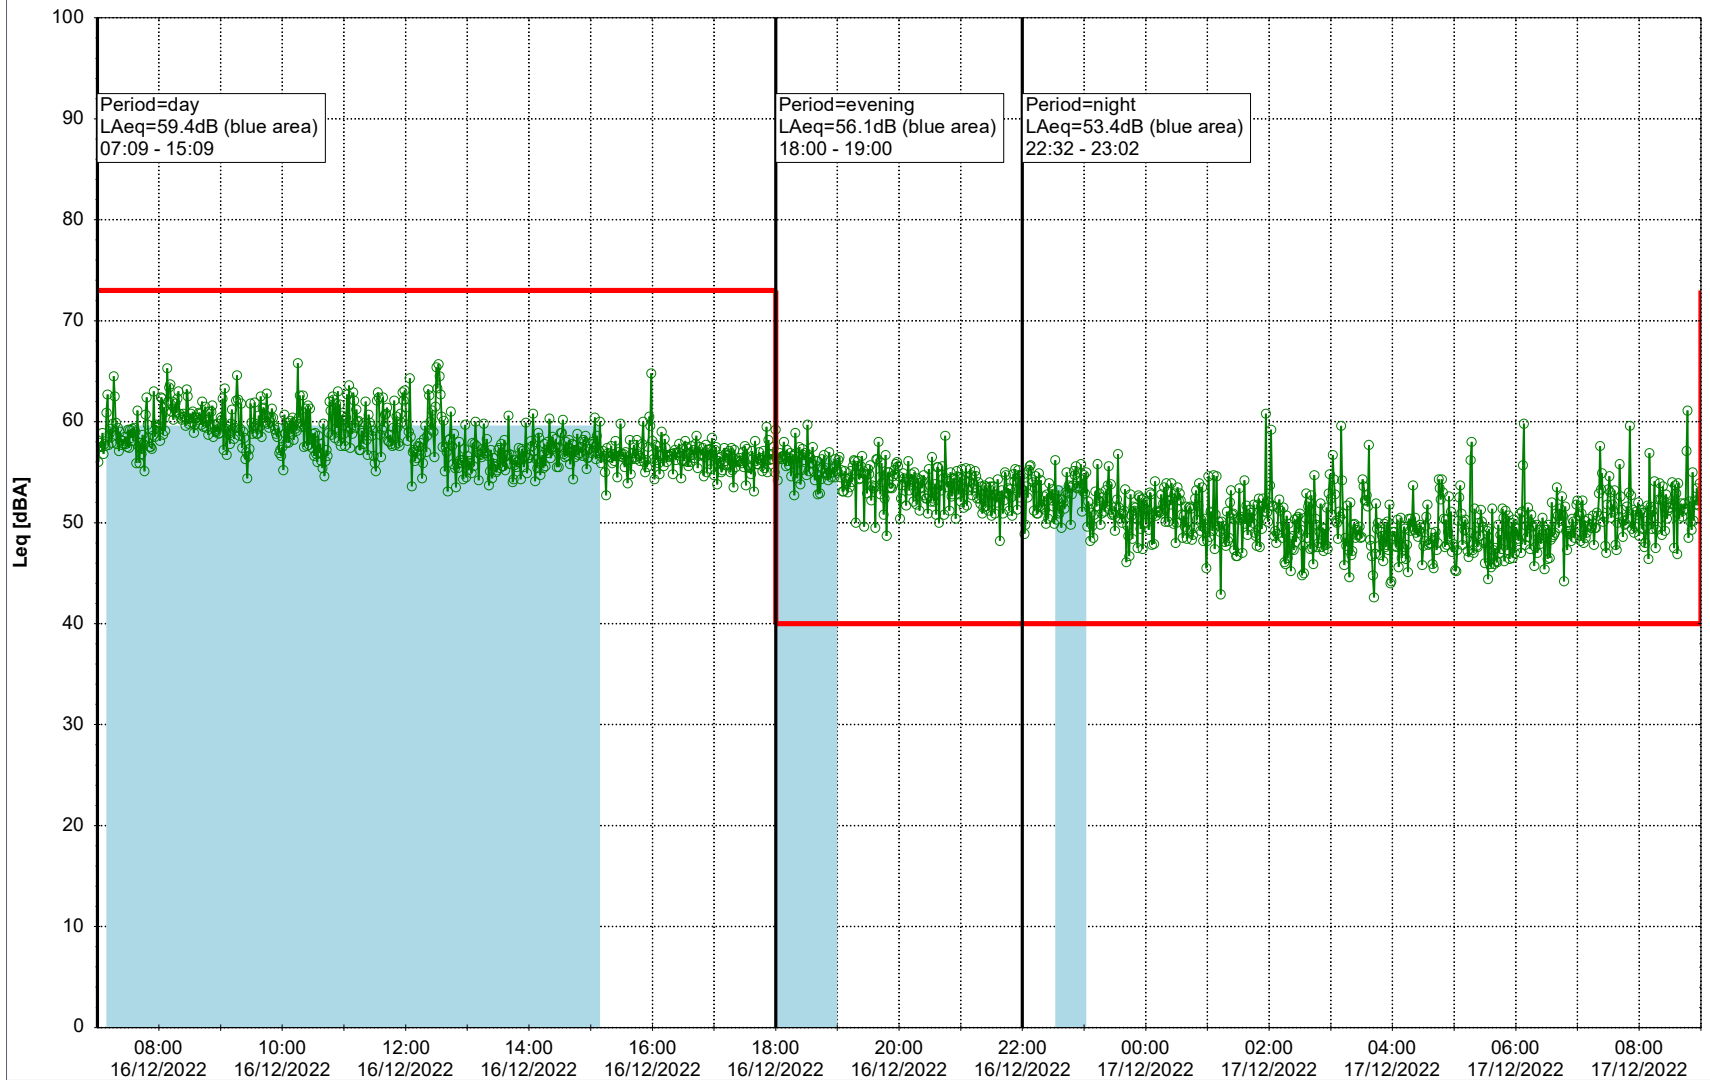

...

Noise Time Related Diagram

15/12/2022
16/12/2022

○ ○ ○ ○ HOL_NS01

Project: Kronos Sydhavnen
Construction: Havneholmen
Location: N-V

Plan View

Remarks

...

Noise Time Related Diagram

16/12/2022
17/12/2022

○ ○ ○ ○ HOL_NS01

Project: Kronos Sydhavnen
Construction: Havneholmen
Location: N-V

Plan View

Remarks

...

Noise Time Related Diagram

17/12/2022
18/12/2022

○ ○ ○ ○ HOL_NS01

Project: Kronos Sydhavnen
Construction: Havneholmen
Location: N-V

Plan View

Remarks

...

Noise Time Related Diagram

18/12/2022
19/12/2022