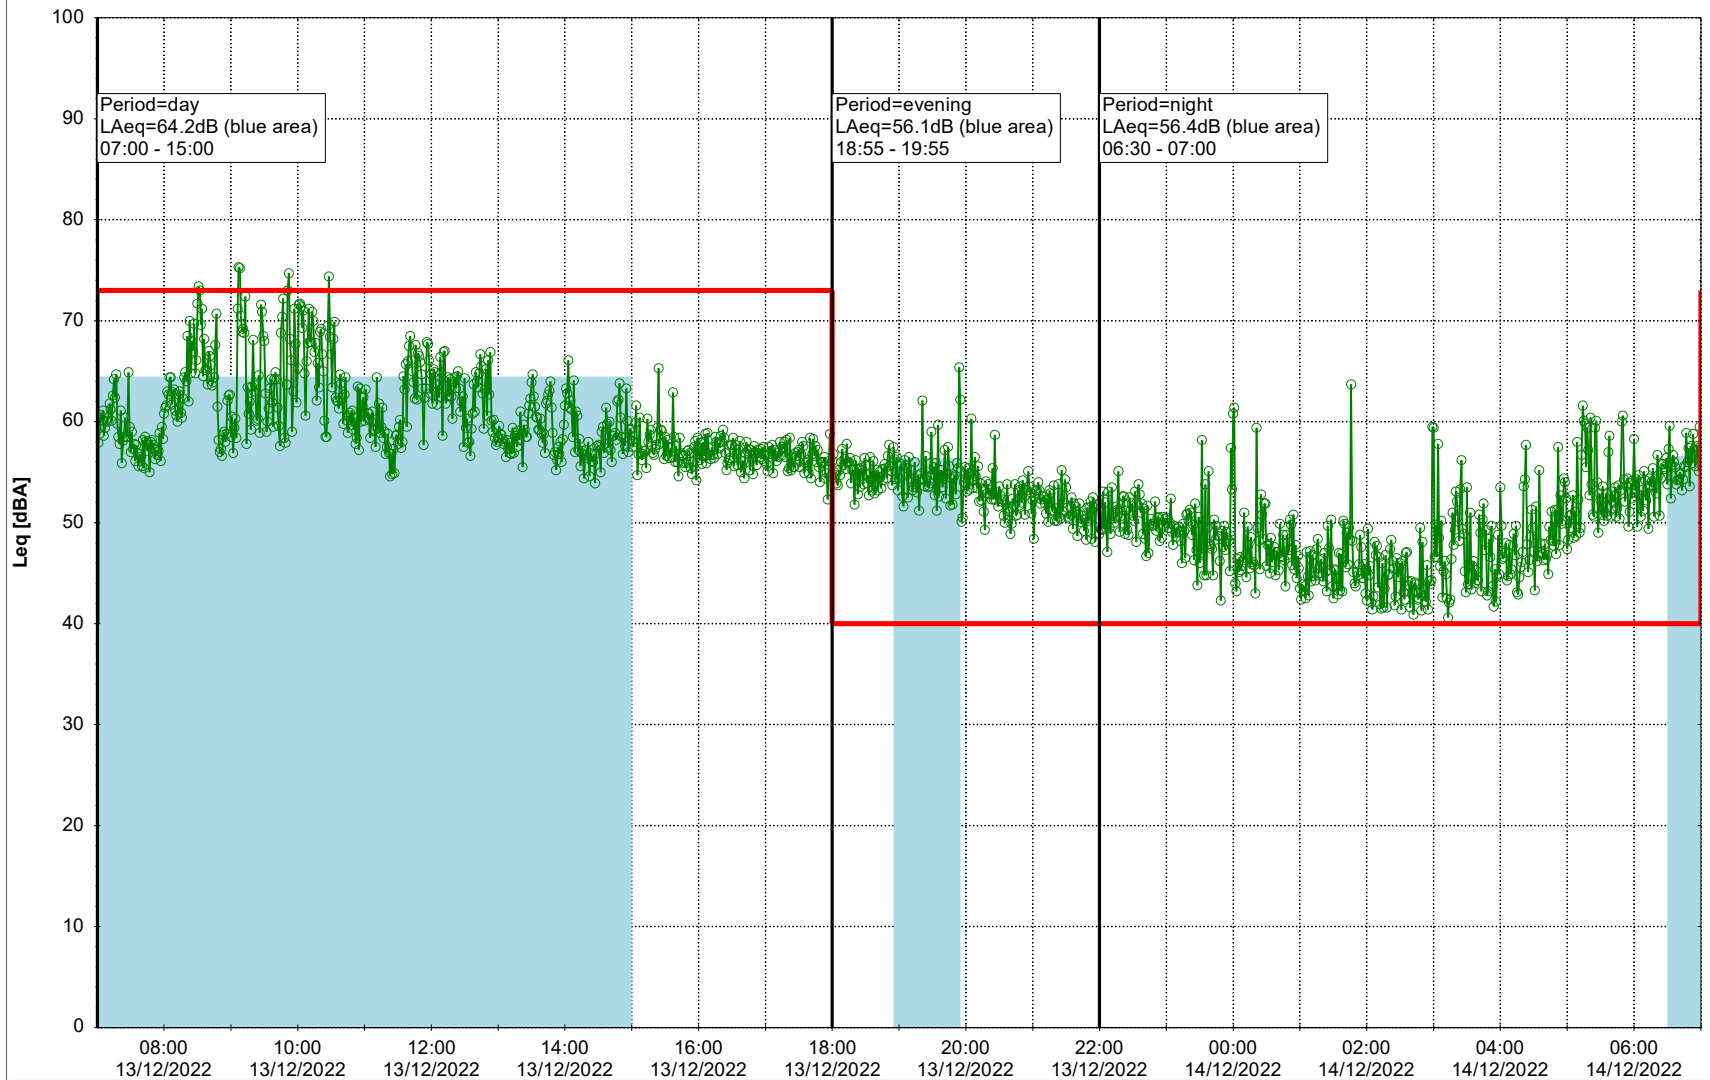

Plan View

Remarks

...

Noise Time Related Diagram

13/12/2022
14/12/2022

○ ○ ○ ○ HOL_NS01

Project: Kronos Sydhavnen
Construction: Havneholmen
Location: N-V

Plan View

Remarks

...

Noise Time Related Diagram

14/12/2022
15/12/2022

○ ○ ○ ○ HOL_NS01

Project: Kronos Sydhavnen
Construction: Havneholmen
Location: N-V

Plan View

Remarks

Noise Time Related Diagram

16/12/2022
17/12/2022

○ ○ ○ ○ HOL_NS01

Project: Kronos Sydhavnen
Construction: Havneholmen
Location: N-V

Plan View

Remarks

...

Noise Time Related Diagram

17/12/2022
18/12/2022

○ ○ ○ ○ HOL_NS01

Project: Kronos Sydhavnen
Construction: Havneholmen
Location: N-V

Plan View

Remarks

...

Noise Time Related Diagram

18/12/2022
19/12/2022