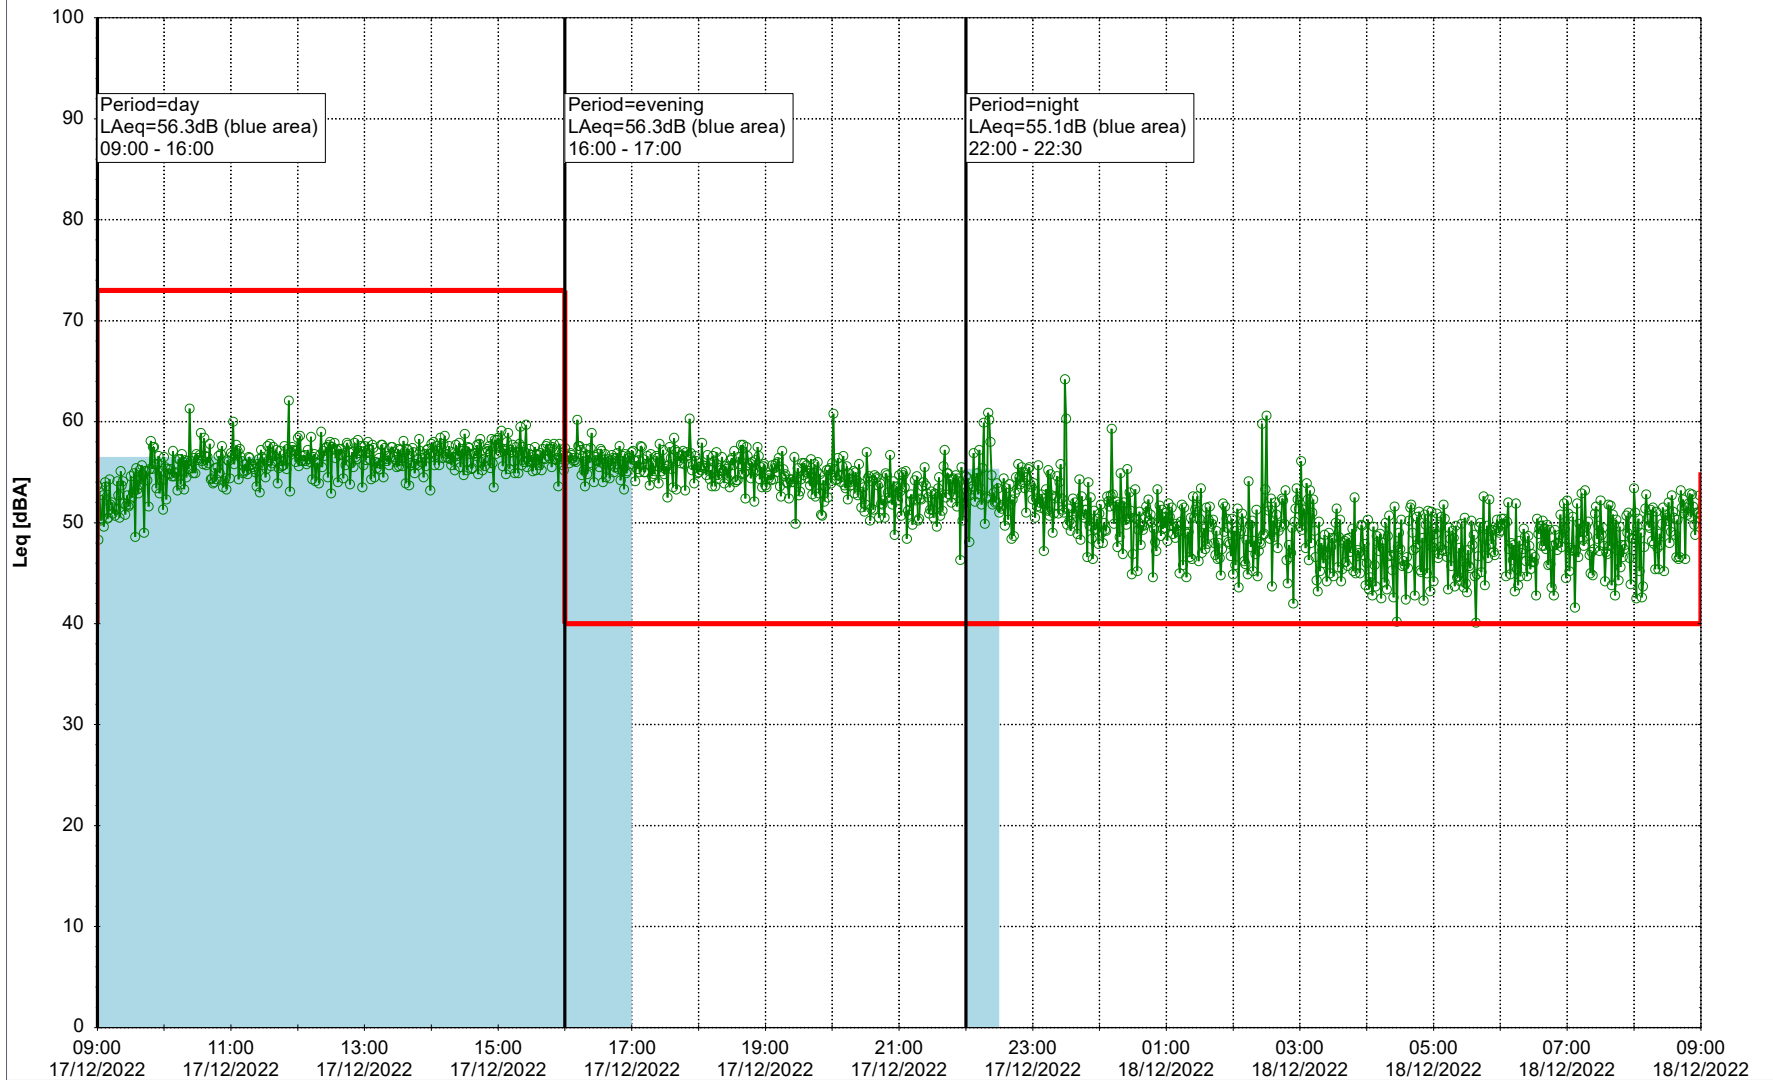

Noise Time Related Diagram

16/12/2022
17/12/2022

○ ○ ○ ○ HOL_NS01

Project: Kronos Sydhavnen
Construction: Havneholmen
Location: N-V

Plan View

Remarks

...

Noise Time Related Diagram

17/12/2022
18/12/2022

○ ○ ○ ○ HOL_NS01

Project: Kronos Sydhavnen
Construction: Havneholmen
Location: N-V

Plan View

Remarks

...

Noise Time Related Diagram

18/12/2022
19/12/2022