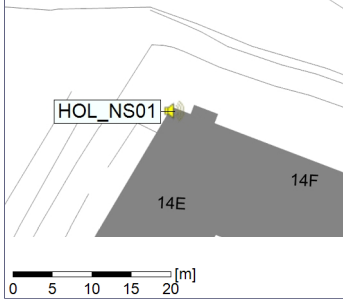

...

Noise Time Related Diagram

15/12/2022
16/12/2022

○ ○ ○ ○ HOL_NS01

Project: Kronos Sydhavnen
Construction: Havneholmen
Location: N-V

Plan View

Remarks

...