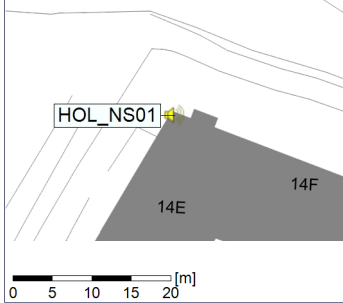

Plan View

Remarks

...

Noise Time Related Diagram

13/12/2022
14/12/2022

○ ○ ○ ○ HOL_NS01

Project: Kronos Sydhavnen
Construction: Havneholmen
Location: N-V

Plan View