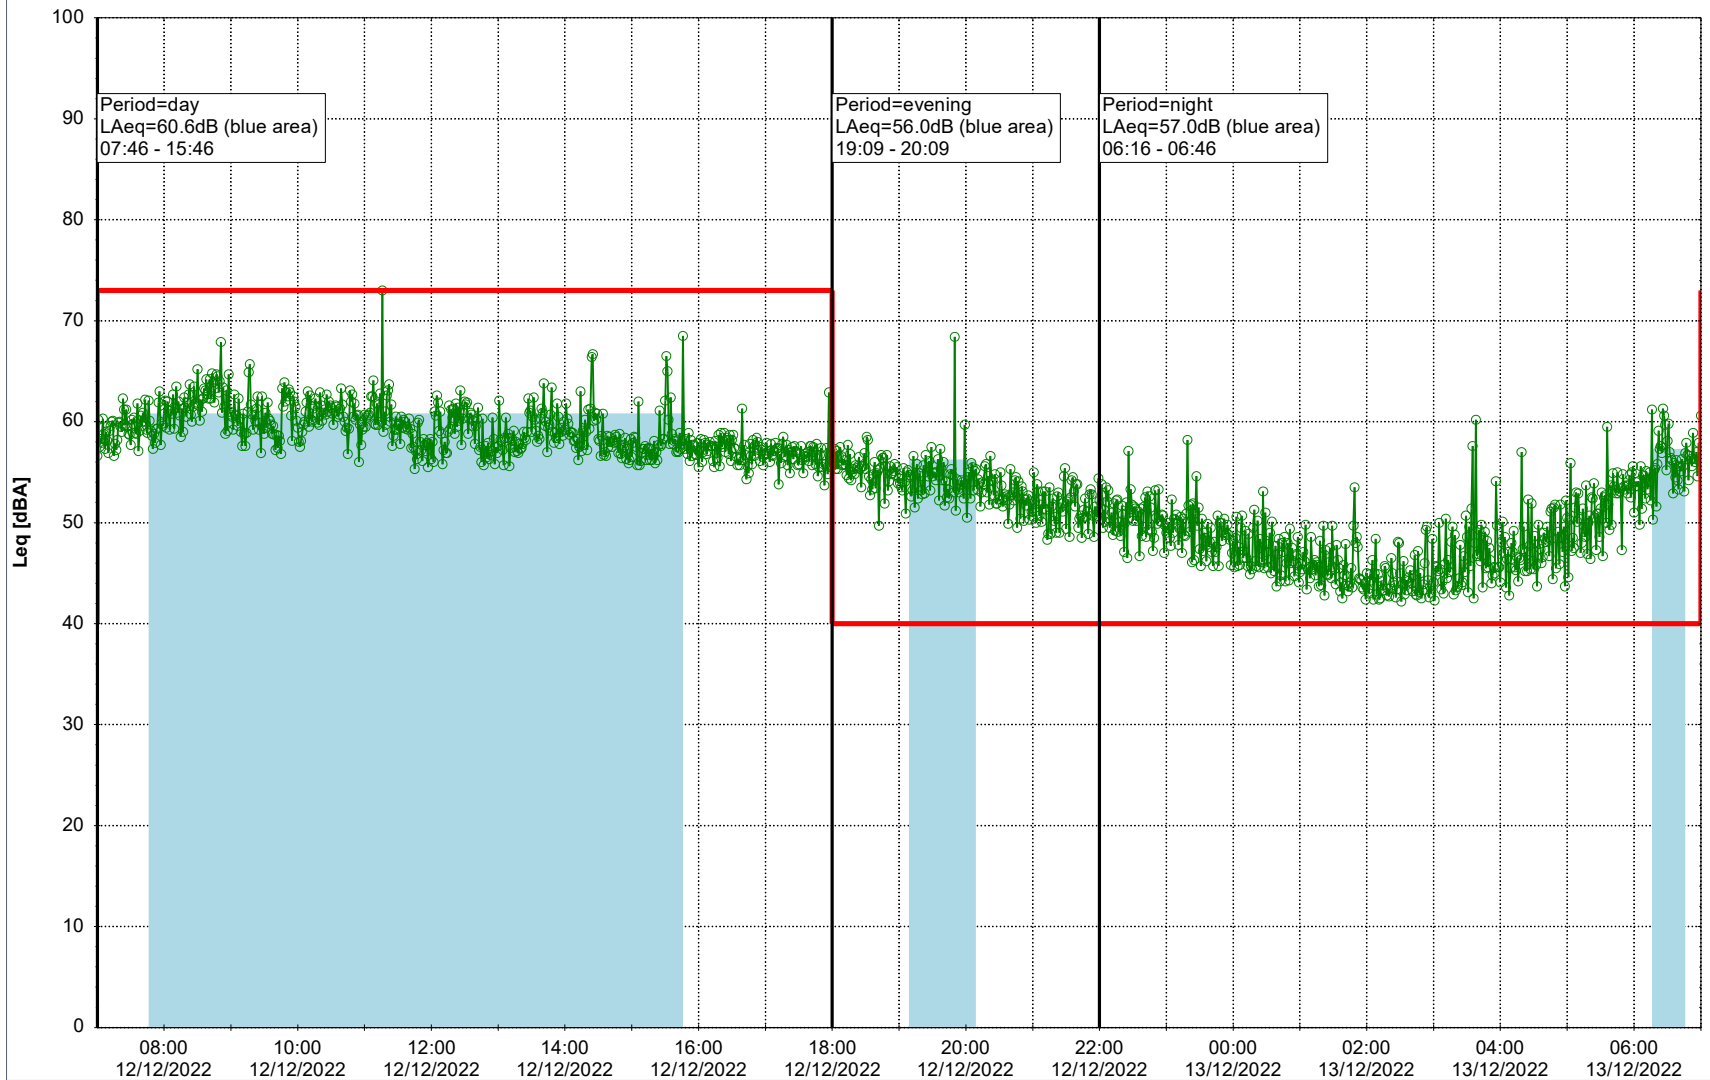

Project: Kronos Sydhavnen
Construction: Havneholmen
Location: N-V

Plan View

Remarks

...

Noise Time Related Diagram

12/12/2022
13/12/2022

○○○ HOL_NS01

Project: Kronos Sydhavnen
Construction: Havneholmen
Location: N-V

Plan View

Remarks

...

Noise Time Related Diagram

13/12/2022
14/12/2022

○ ○ ○ ○ HOL_NS01

Project: Kronos Sydhavnen
Construction: Havneholmen
Location: N-V

Plan View

Noise Time Related Diagram

16/12/2022
17/12/2022

○ ○ ○ ○ HOL_NS01

Project: Kronos Sydhavnen
Construction: Havneholmen
Location: N-V

Plan View

Remarks

...

Noise Time Related Diagram

17/12/2022
18/12/2022

○ ○ ○ ○ HOL_NS01

Project: Kronos Sydhavnen
Construction: Havneholmen
Location: N-V

Plan View

Remarks

...

Noise Time Related Diagram

18/12/2022
19/12/2022