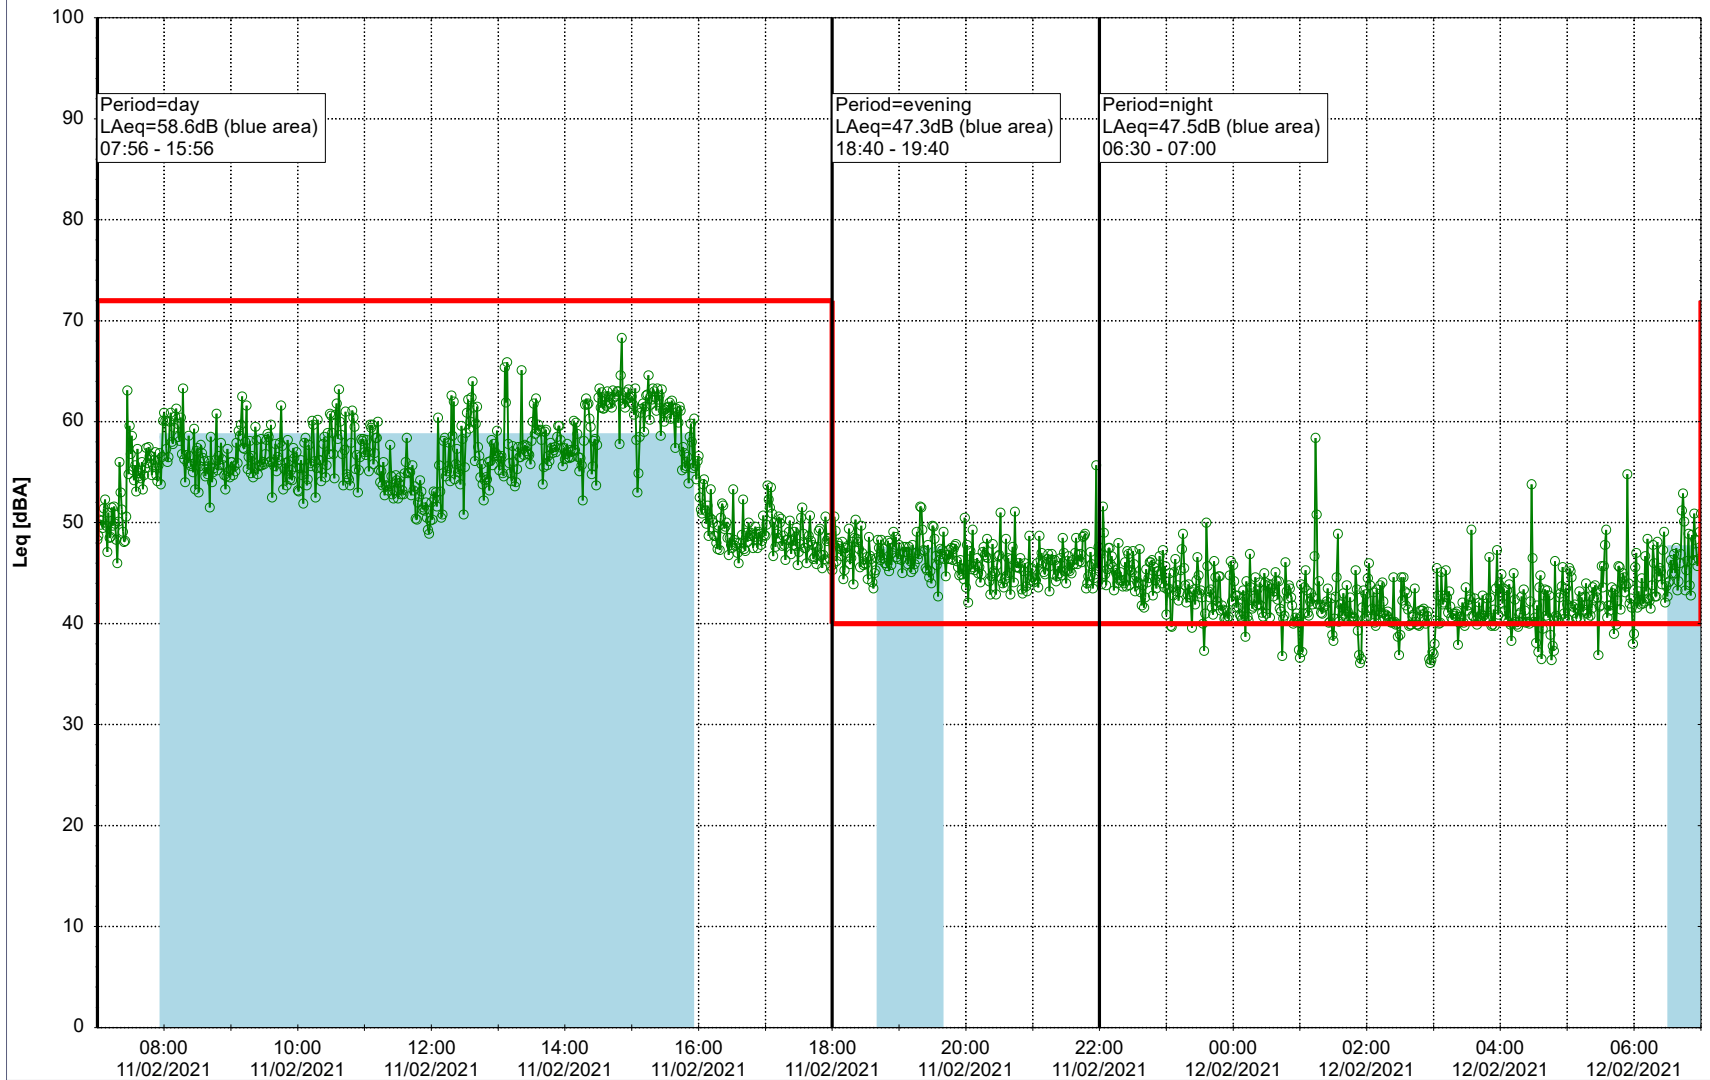

Noise Time Related Diagram

11/02/2021
12/02/2021

○○○○ MOP_NS01