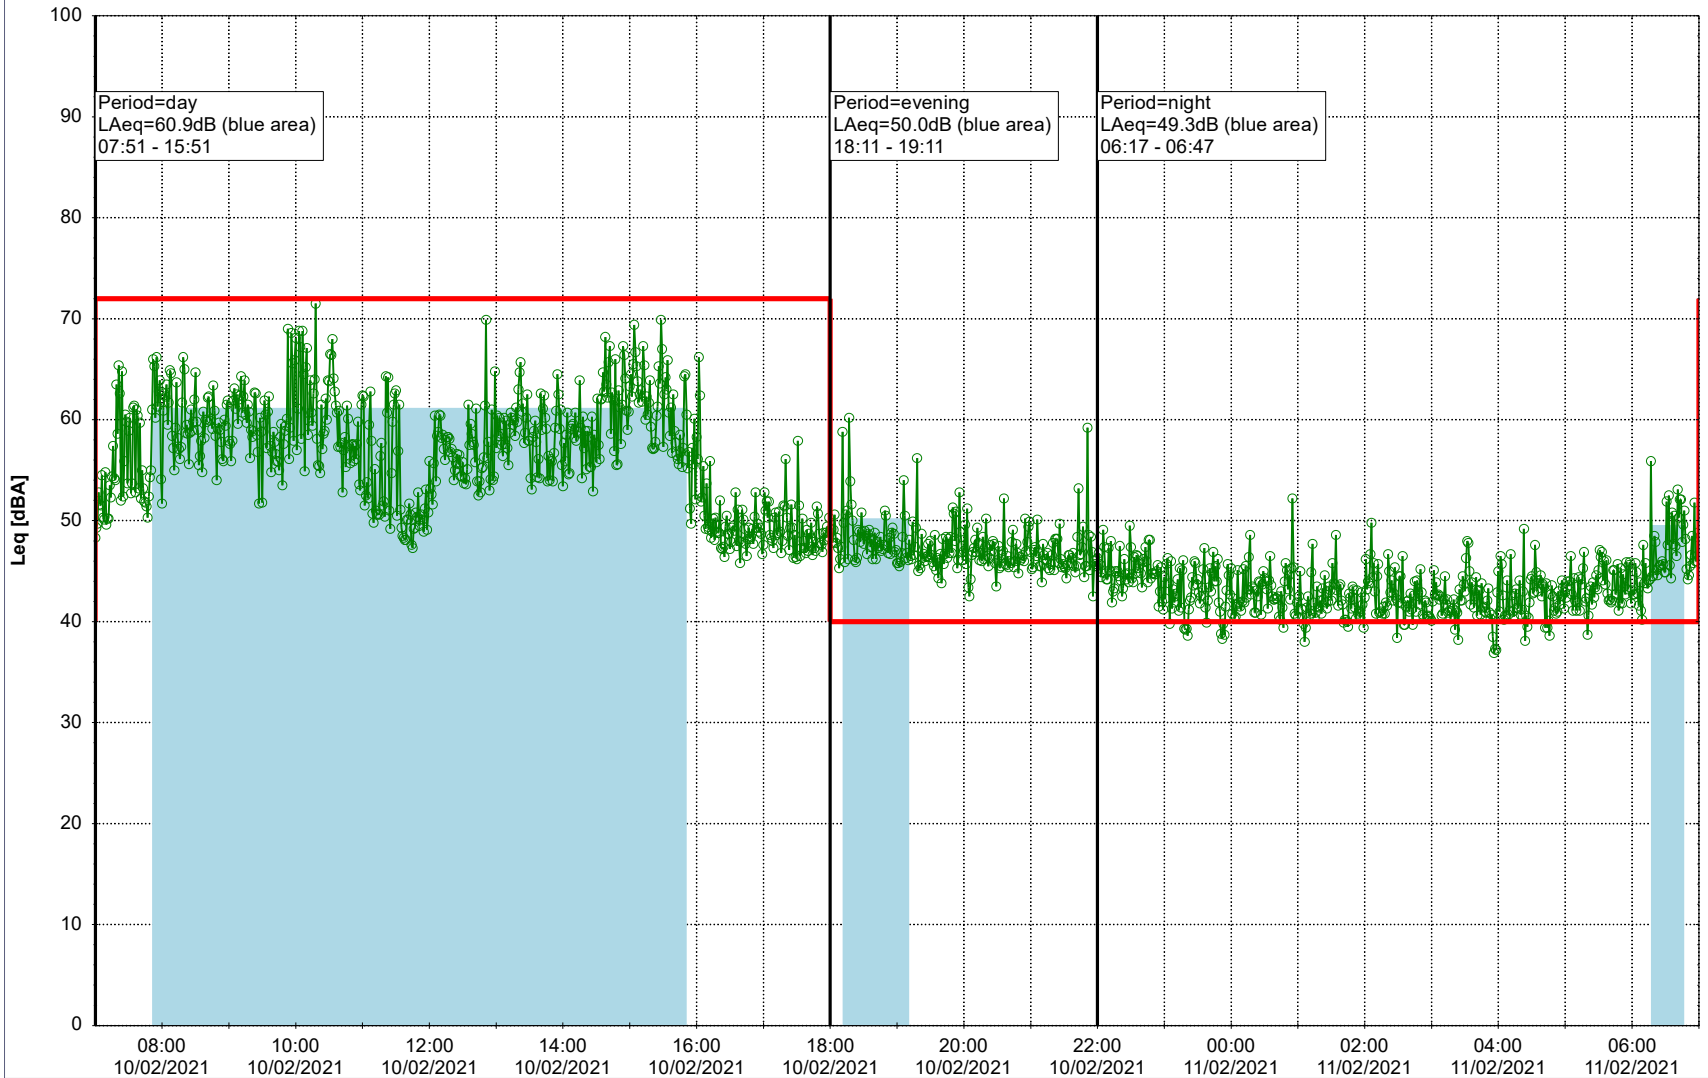

Noise Time Related Diagram

10/02/2021
11/02/2021

○○○○ MOP_NS01