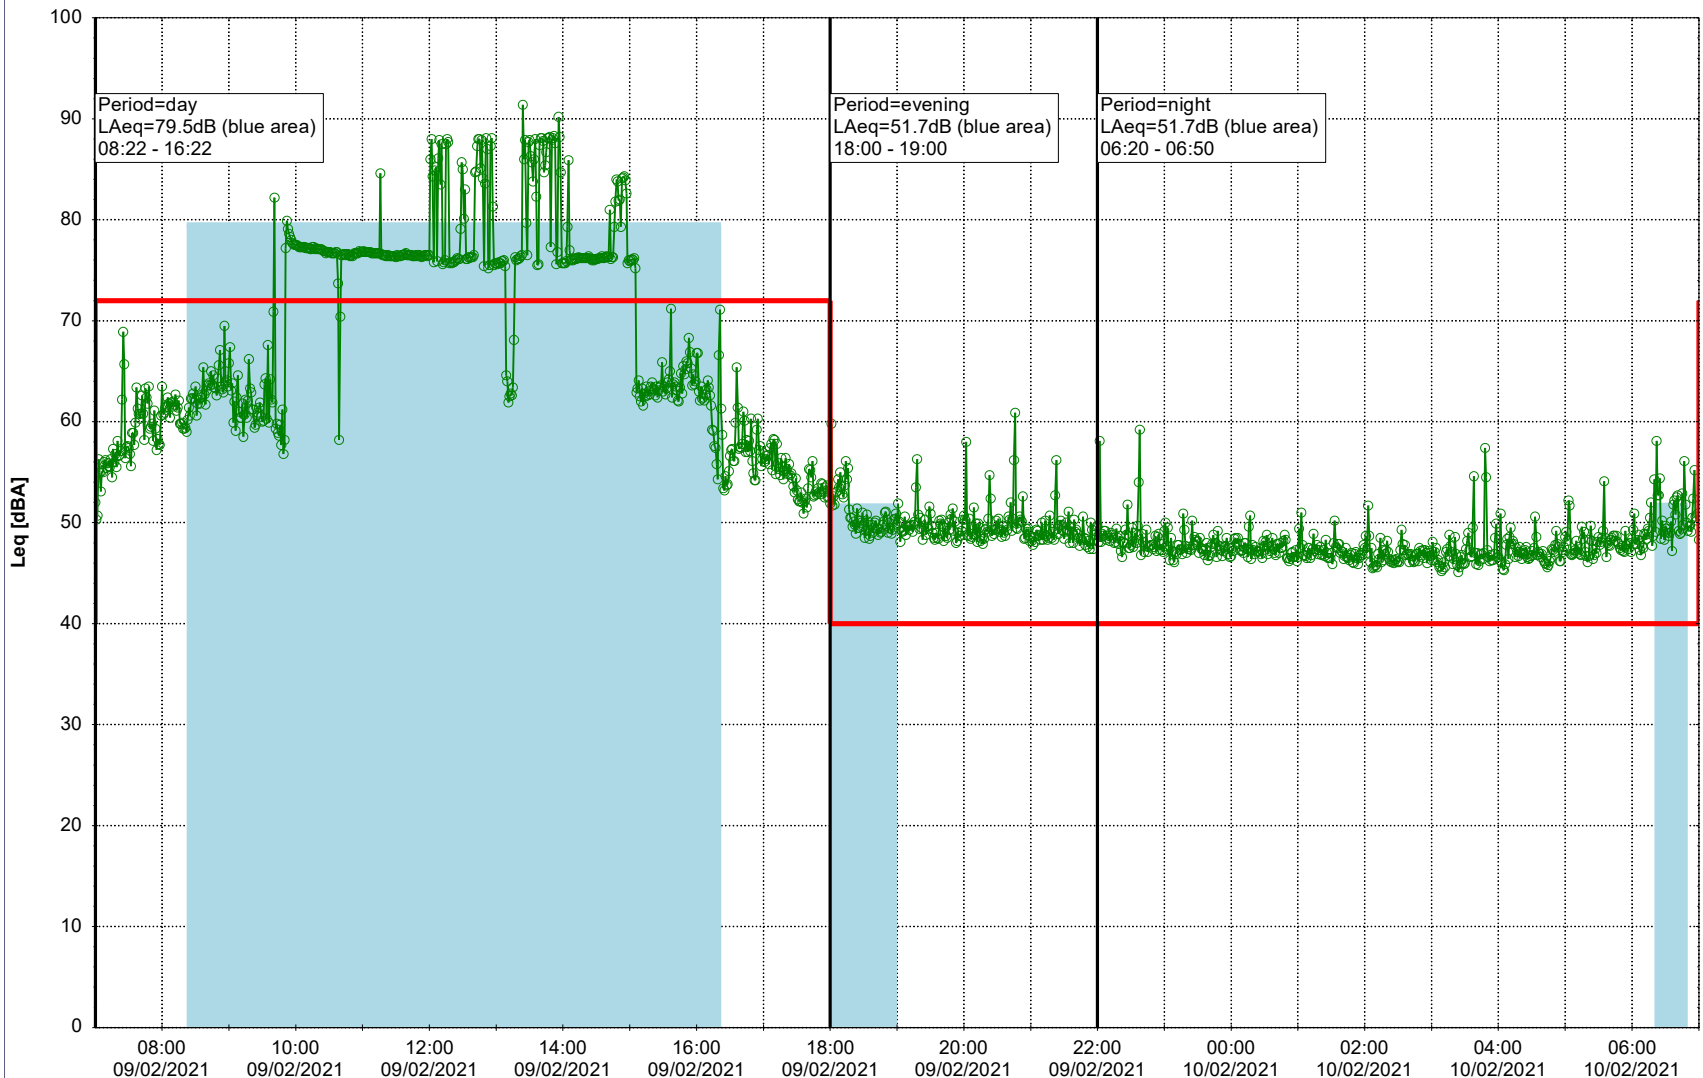

Noise Time Related Diagram

09/02/2021
10/02/2021

○○○○ MOP_NS01