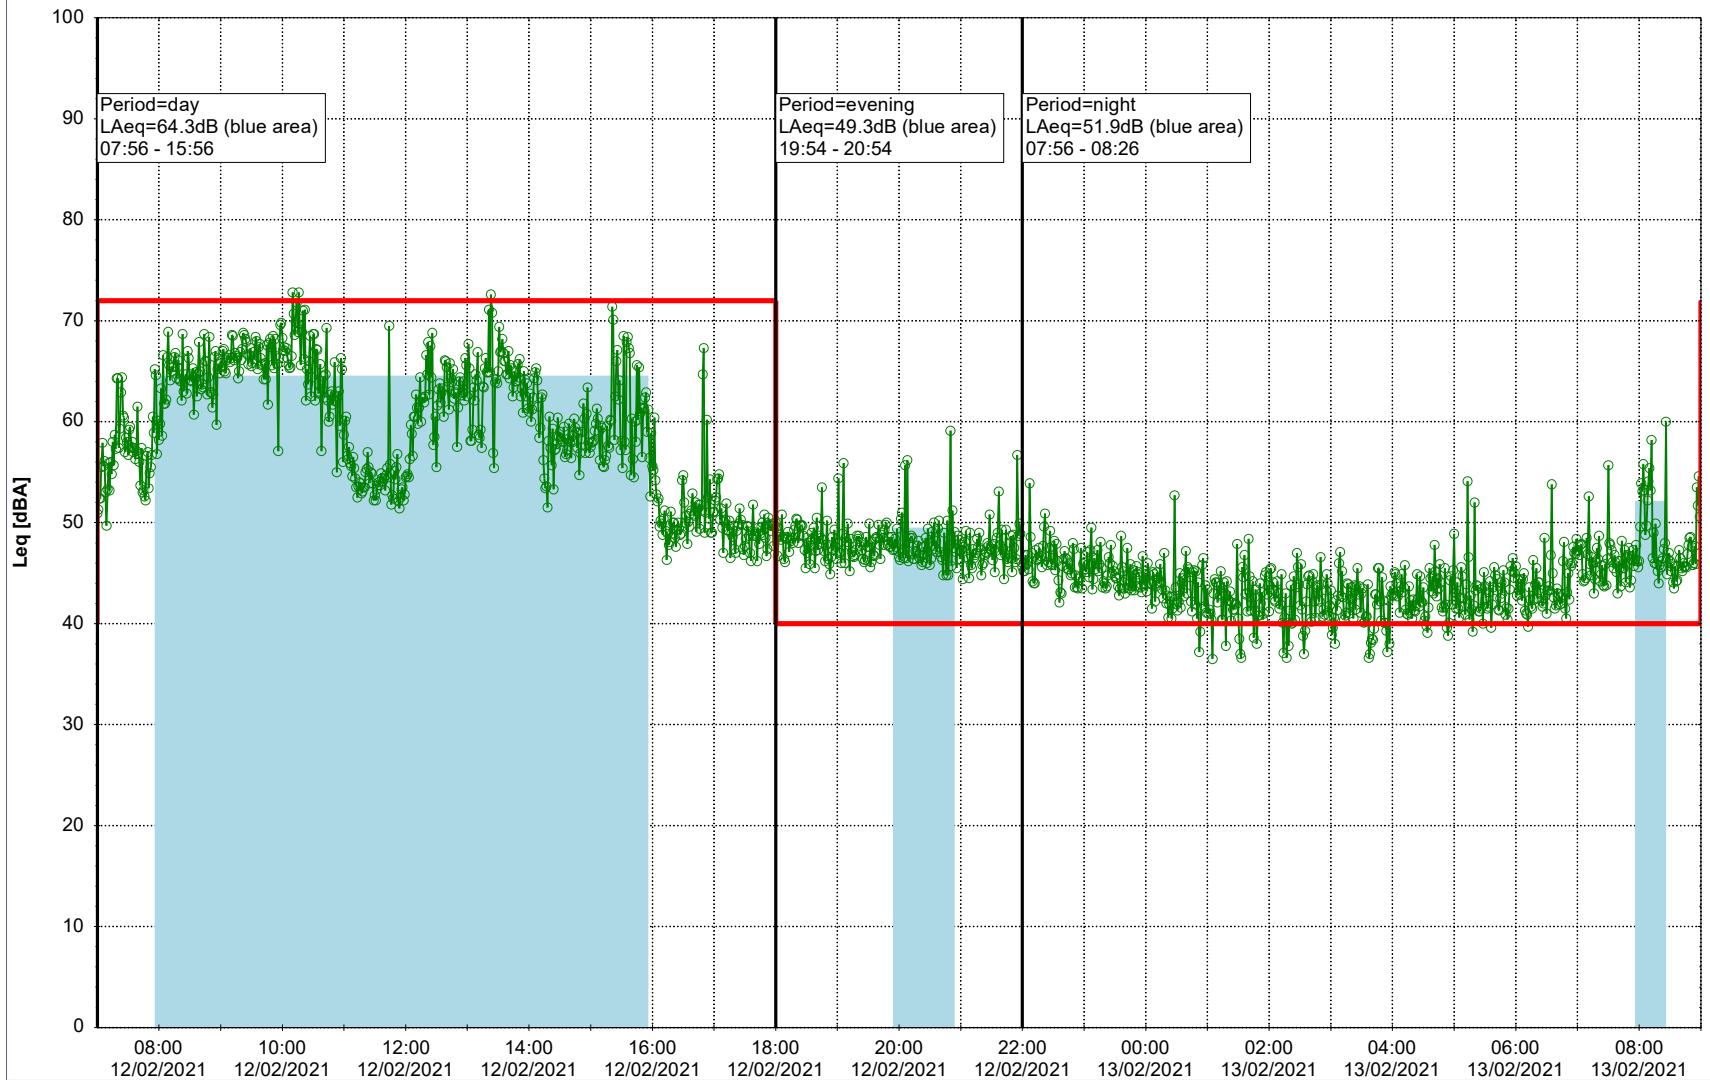

Noise Time Related Diagram

12/02/2021
13/02/2021

○○○○ MOP_NS01