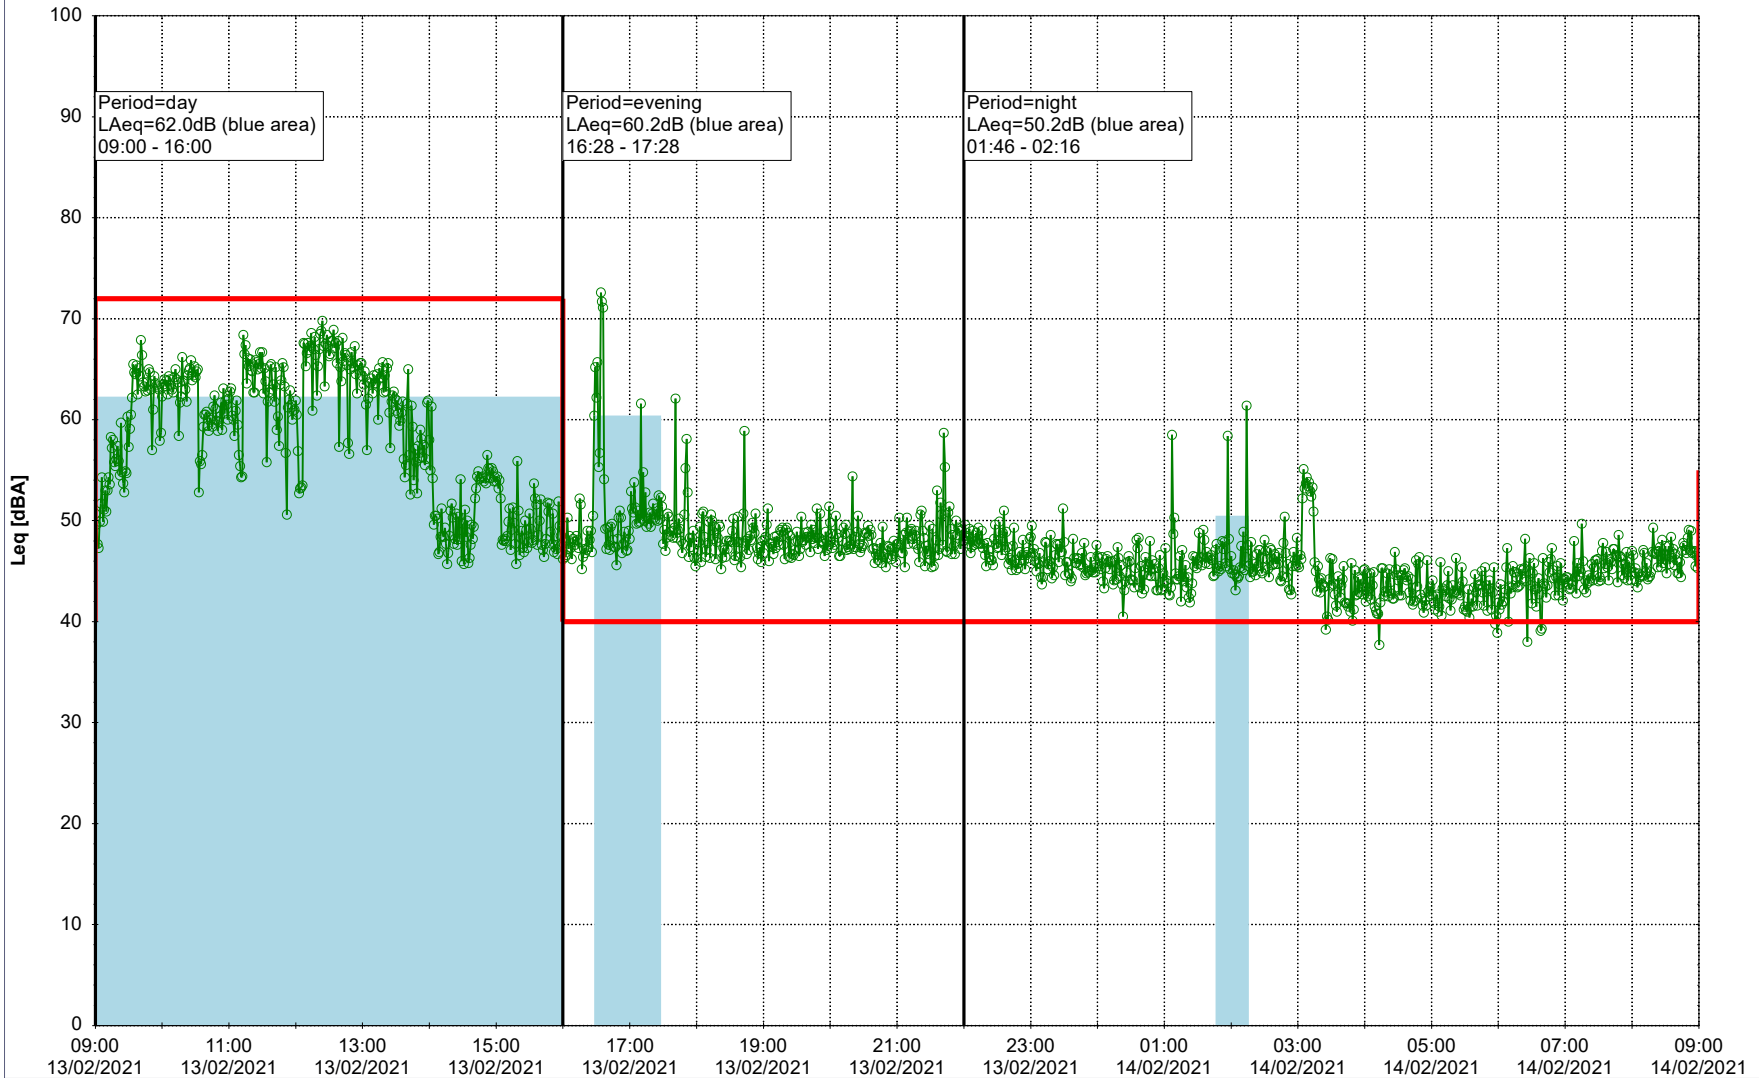

Noise Time Related Diagram

13/02/2021
14/02/2021

○○○○ MOP_NS01