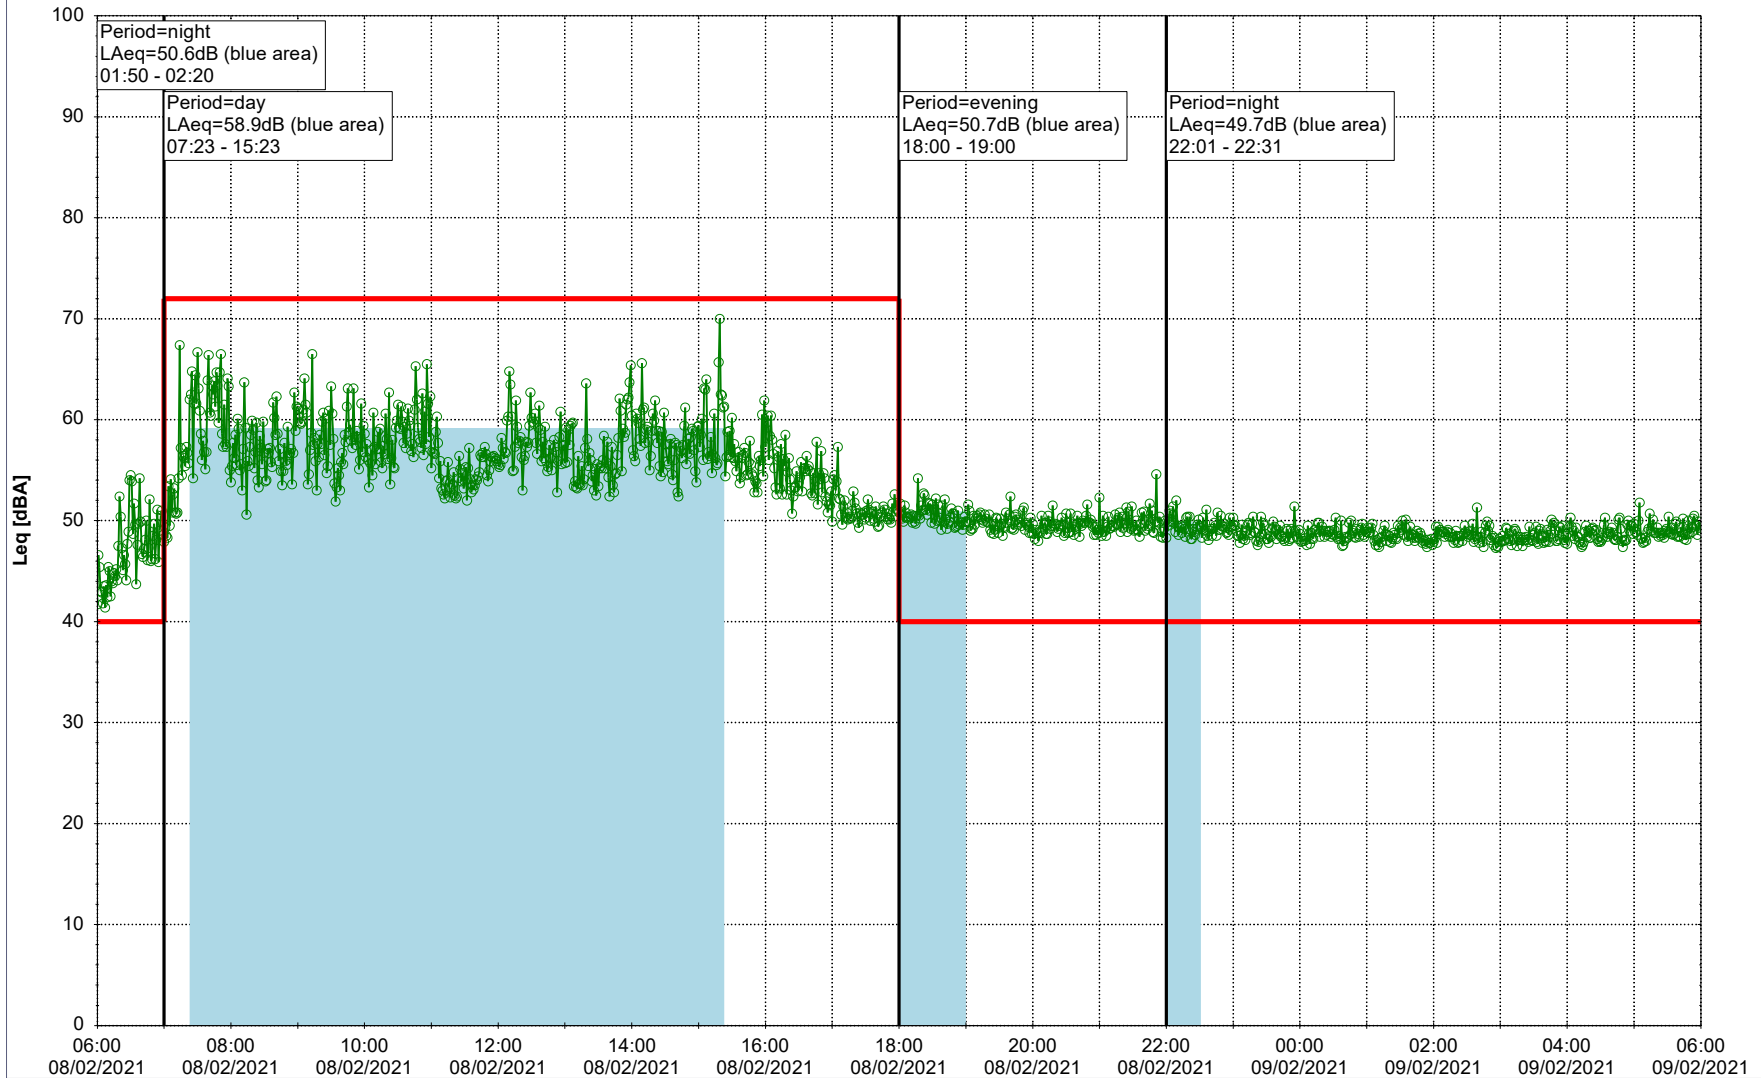

Noise Time Related Diagram

08/02/2021
09/02/2021

○○○○ MOP_NS01