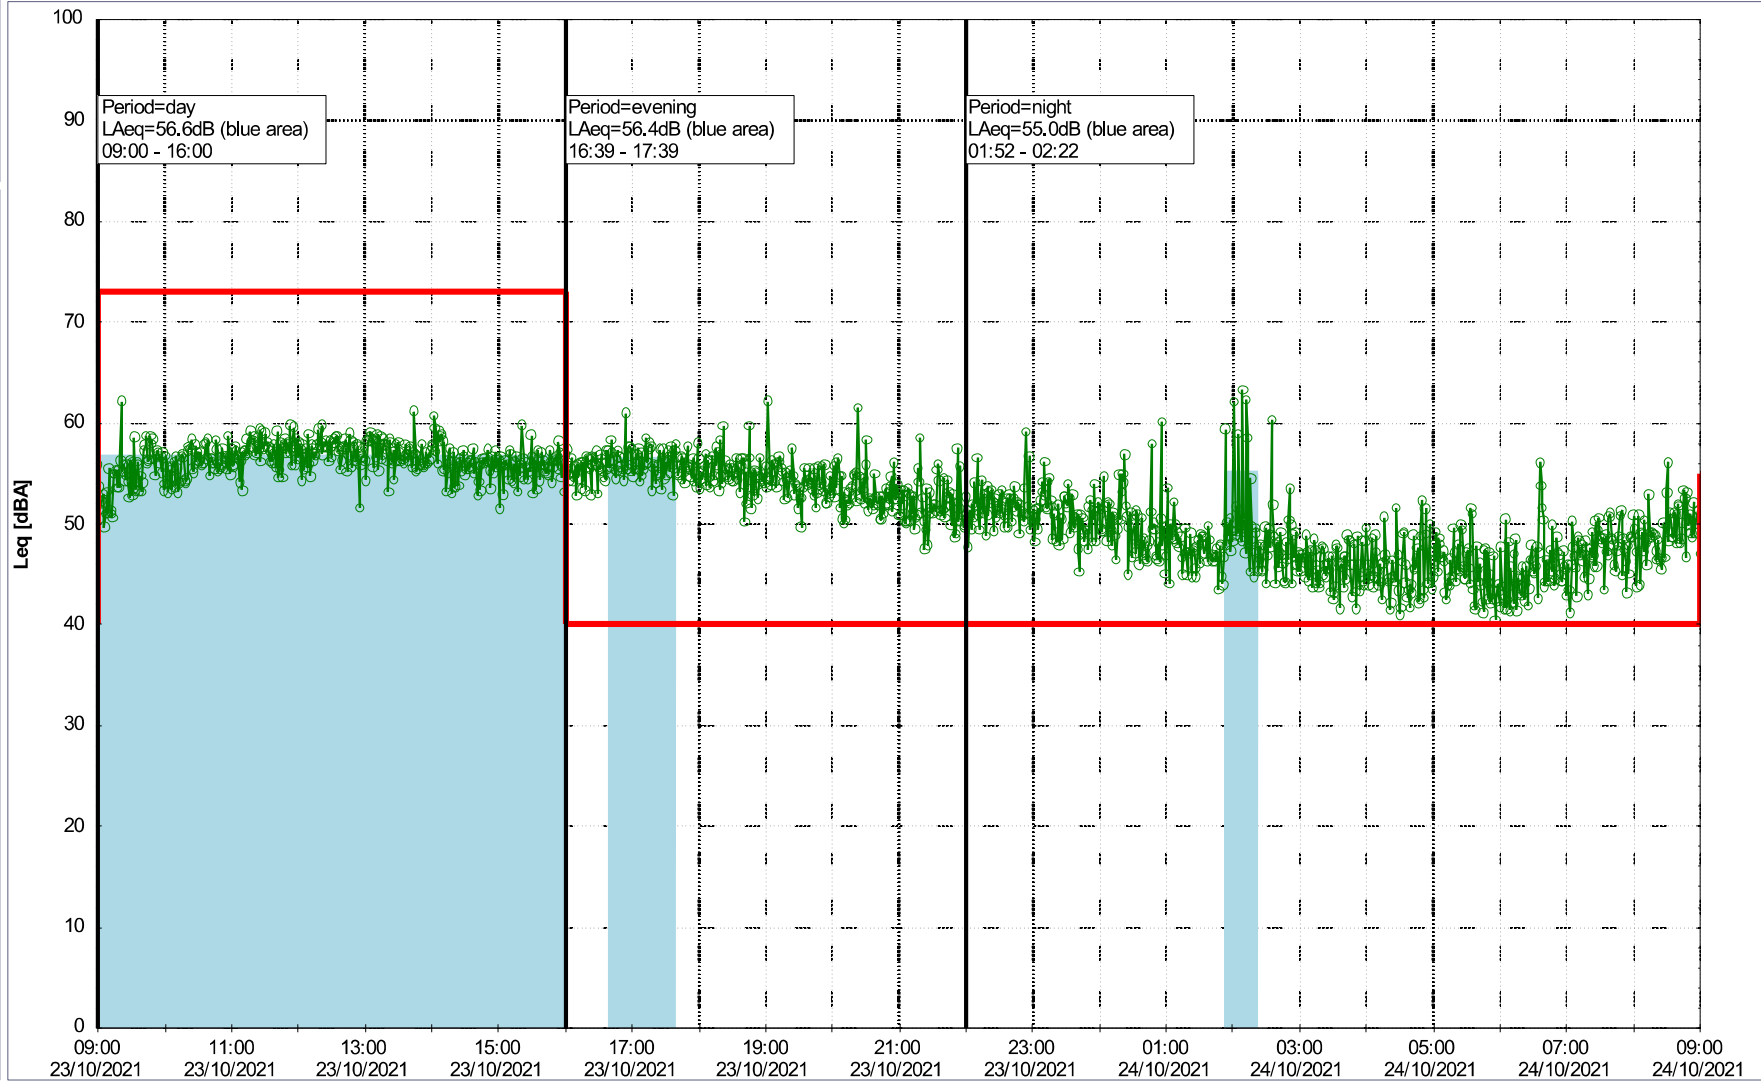

o o o o HOL_NS01

Project: Kronos Sydhavnen
Construction: Havneholmen
Location: N-V

Plan View

Remarks

...

Noise Time Related Diagram

23/10/2021
24/10/2021

o o o o HOL_NS01

Project: Kronos Sydhavnen
Construction: Havneholmen
Location: N-V

Plan View

Remarks

...

Noise Time Related Diagram

24/10/2021
25/10/2021

○○○○ HOL_NS01