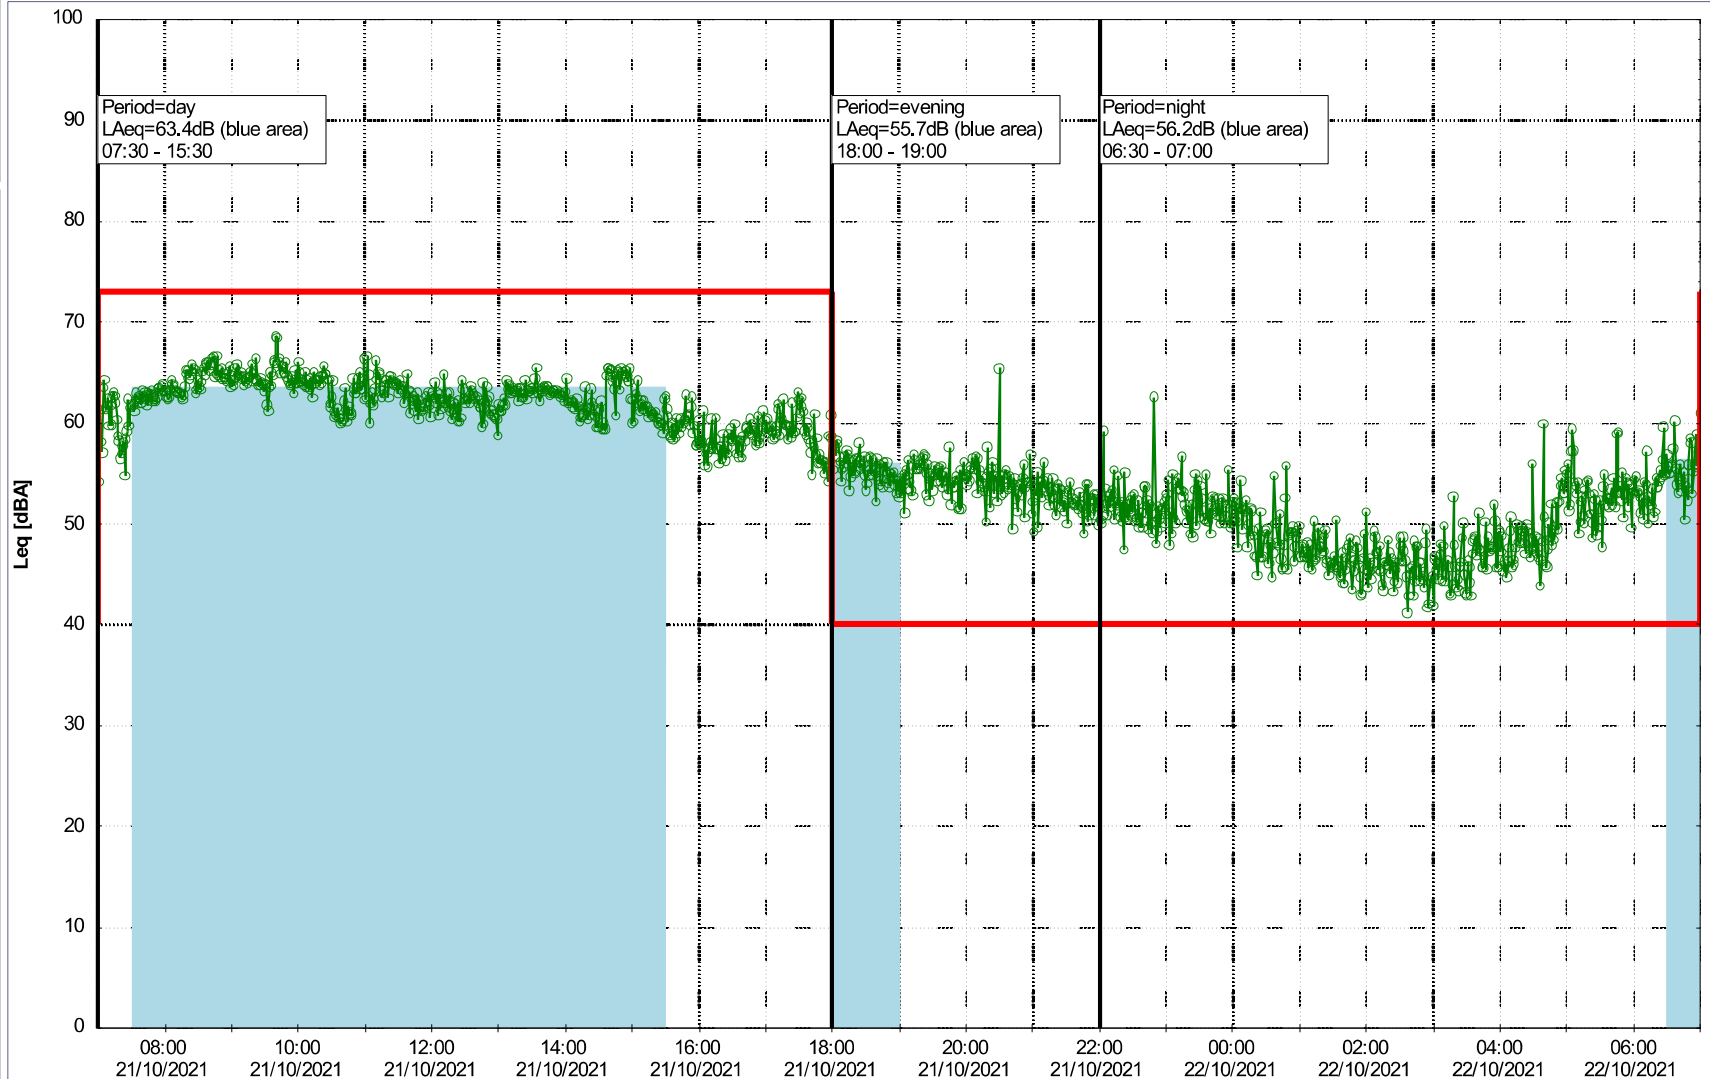

Noise Time Related Diagram

20/10/2021
21/10/2021

o o o o HOL_NS01

Project: Kronos Sydhavnen
Construction: Havneholmen
Location: N-V

Plan View

Remarks

...

Noise Time Related Diagram

21/10/2021
22/10/2021

o o o o HOL_NS01

Project: Kronos Sydhavnen
Construction: Havneholmen
Location: N-V

Plan View

Remarks

...

Noise Time Related Diagram

22/10/2021
23/10/2021

o o o o HOL_NS01

Project: Kronos Sydhavnen
Construction: Havneholmen
Location: N-V

Plan View

Remarks

...

Noise Time Related Diagram

23/10/2021
24/10/2021

o o o o HOL_NS01

Project: Kronos Sydhavnen
Construction: Havneholmen
Location: N-V

Plan View

Remarks

...

Noise Time Related Diagram

24/10/2021
25/10/2021

○○○○ HOL_NS01