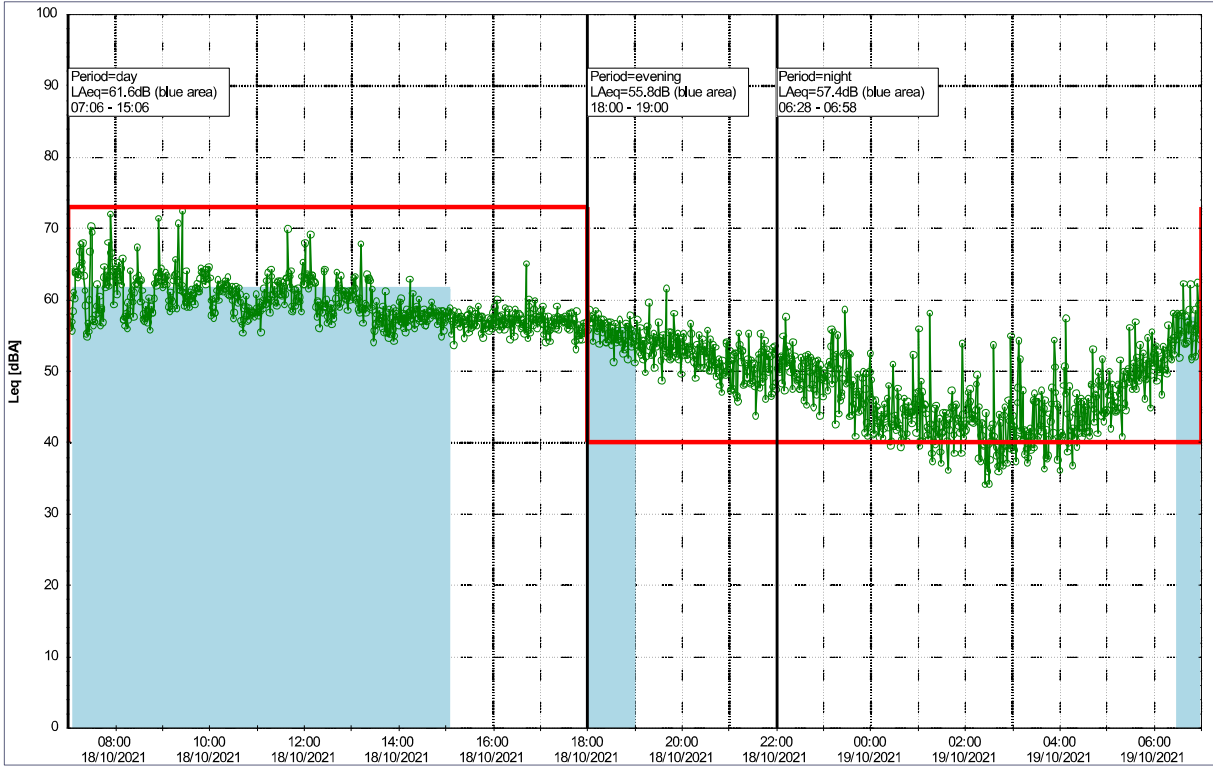

Project: Kronos Sydhavnen
Construction: Havneholmen
Location: N-V

Plan View

Remarks

Noise Time Related Diagram

18/10/2021
19/10/2021

HOL_NS01

Project: Kronos Sydhavnen
Construction: Havneholmen
Location: N-V

Plan View

Remarks

...

Noise Time Related Diagram

19/10/2021
20/10/2021

o o o o HOL_NS01

Project: Kronos Sydhavnen
Construction: Havneholmen
Location: N-V

Plan View

Noise Time Related Diagram

20/10/2021
21/10/2021

o o o o HOL_NS01

Project: Kronos Sydhavnen
Construction: Havneholmen
Location: N-V

Plan View

Remarks

...

Noise Time Related Diagram

Project: Kronos Sydhavnen
Construction: Havneholmen
Location: N-V

Plan View

Remarks

...

Noise Time Related Diagram

24/10/2021
25/10/2021

○○○○ HOL_NS01