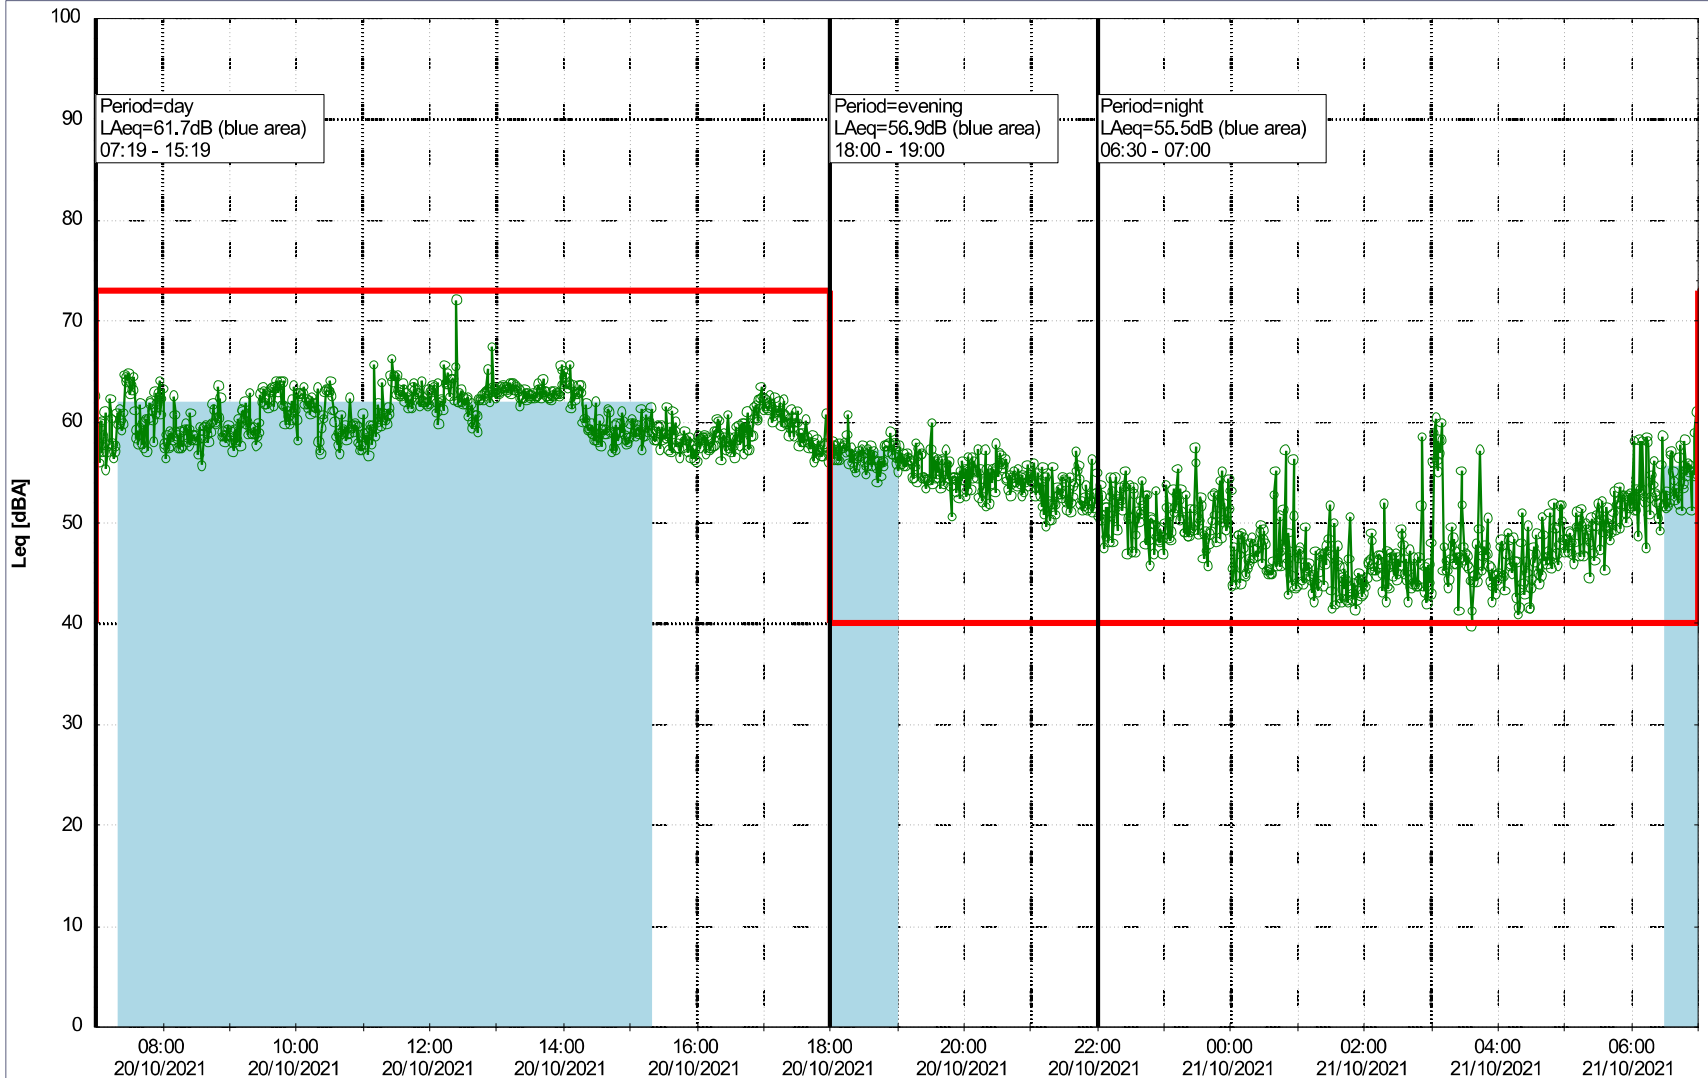

Plan View

Remarks

...

Noise Time Related Diagram

19/10/2021
20/10/2021

o o o o HOL_NS01

Project: Kronos Sydhavnen
Construction: Havneholmen
Location: N-V

Plan View

Noise Time Related Diagram

20/10/2021
21/10/2021

o o o o HOL_NS01

Project: Kronos Sydhavnen
Construction: Havneholmen
Location: N-V

Plan View

Remarks

...

Noise Time Related Diagram

21/10/2021
22/10/2021

o o o o HOL_NS01

Project: Kronos Sydhavnen
Construction: Havneholmen
Location: N-V

Plan View

Remarks

...

Noise Time Related Diagram

22/10/2021
23/10/2021

Project: Kronos Sydhavnen
Construction: Havneholmen
Location: N-V

Plan View

Remarks

...

Noise Time Related Diagram

24/10/2021
25/10/2021

○○○○ HOL_NS01