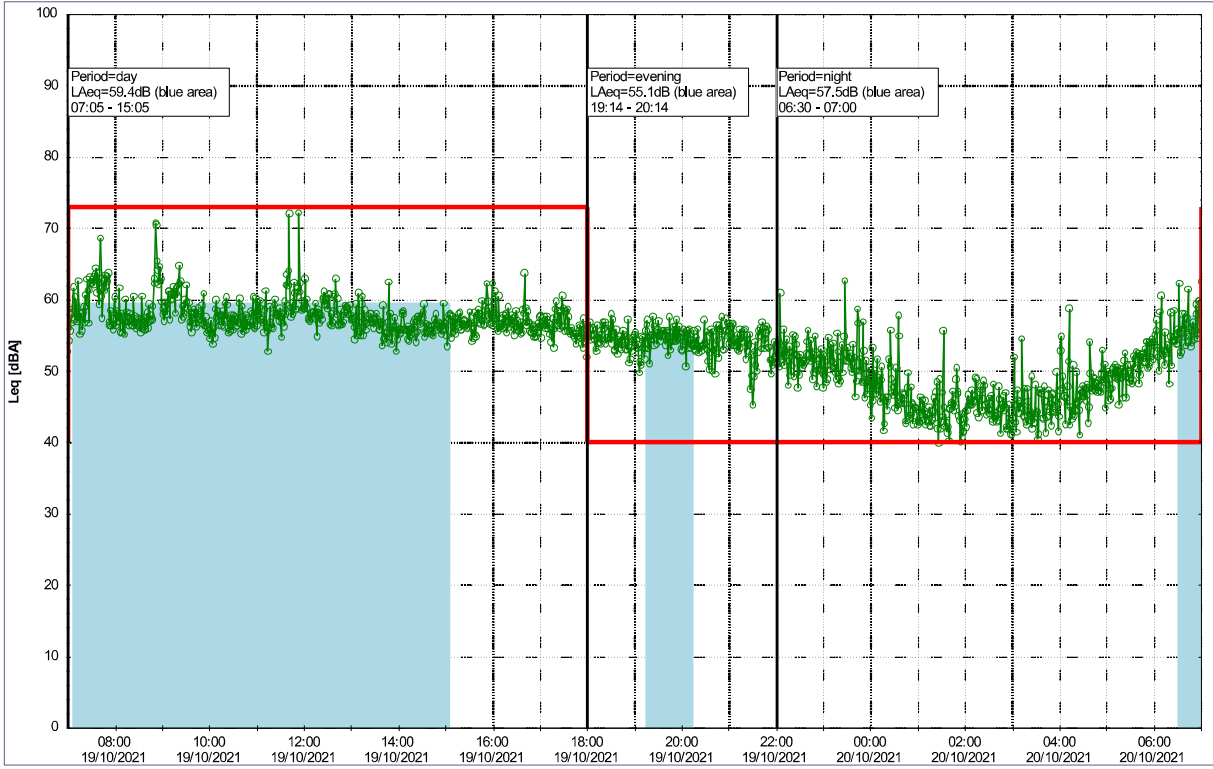

Plan View

Remarks

...

Noise Time Related Diagram

19/10/2021
20/10/2021

o o o o HOL_NS01

Project: Kronos Sydhavnen
Construction: Havneholmen
Location: N-V

Plan View

Noise Time Related Diagram

20/10/2021
21/10/2021

o o o o HOL_NS01

Project: Kronos Sydhavnen
Construction: Havneholmen
Location: N-V

Plan View

Remarks

...

Noise Time Related Diagram

21/10/2021
22/10/2021

o o o o HOL_NS01

Project: Kronos Sydhavnen
Construction: Havneholmen
Location: N-V

Plan View

Remarks

...

Noise Time Related Diagram

22/10/2021
23/10/2021

Project: Kronos Sydhavnen
Construction: Havneholmen
Location: N-V

Plan View

Remarks

...

Noise Time Related Diagram

24/10/2021
25/10/2021

○○○○ HOL_NS01