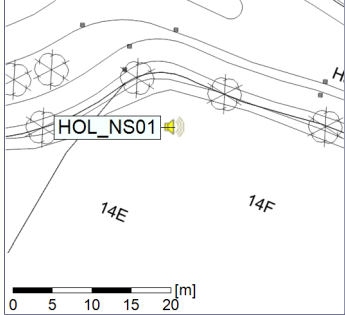

### Noise Time Related Diagram

18/04/2020  
19/04/2020

○ ○ ○ ○ HOL\_NS01

**Project:** Kronos Sydhavnen  
**Construction:** Havneholmen  
**Location:** N-V

Plan View

Remarks

...

### Noise Time Related Diagram

19/04/2020  
20/04/2020

○ ○ ○ ○ HOL\_NS01