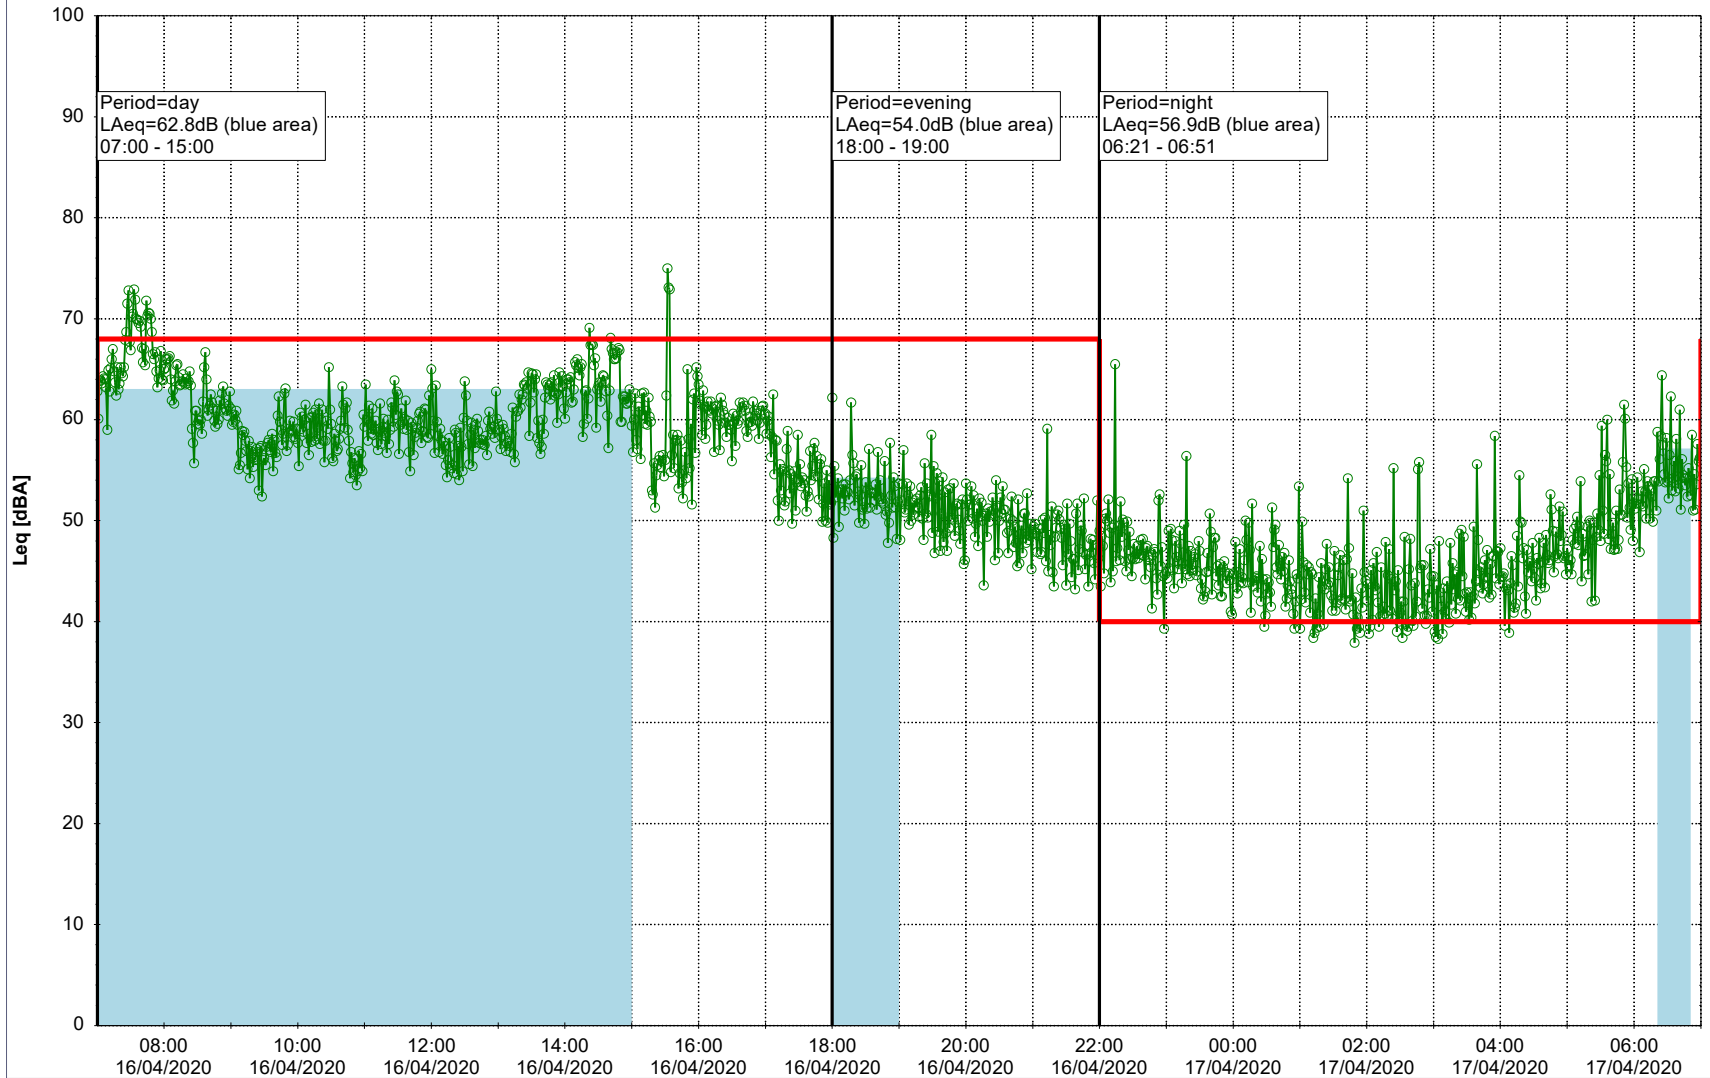

Noise Time Related Diagram

16/04/2020
17/04/2020

○ ○ ○ ○ HOL_NS01