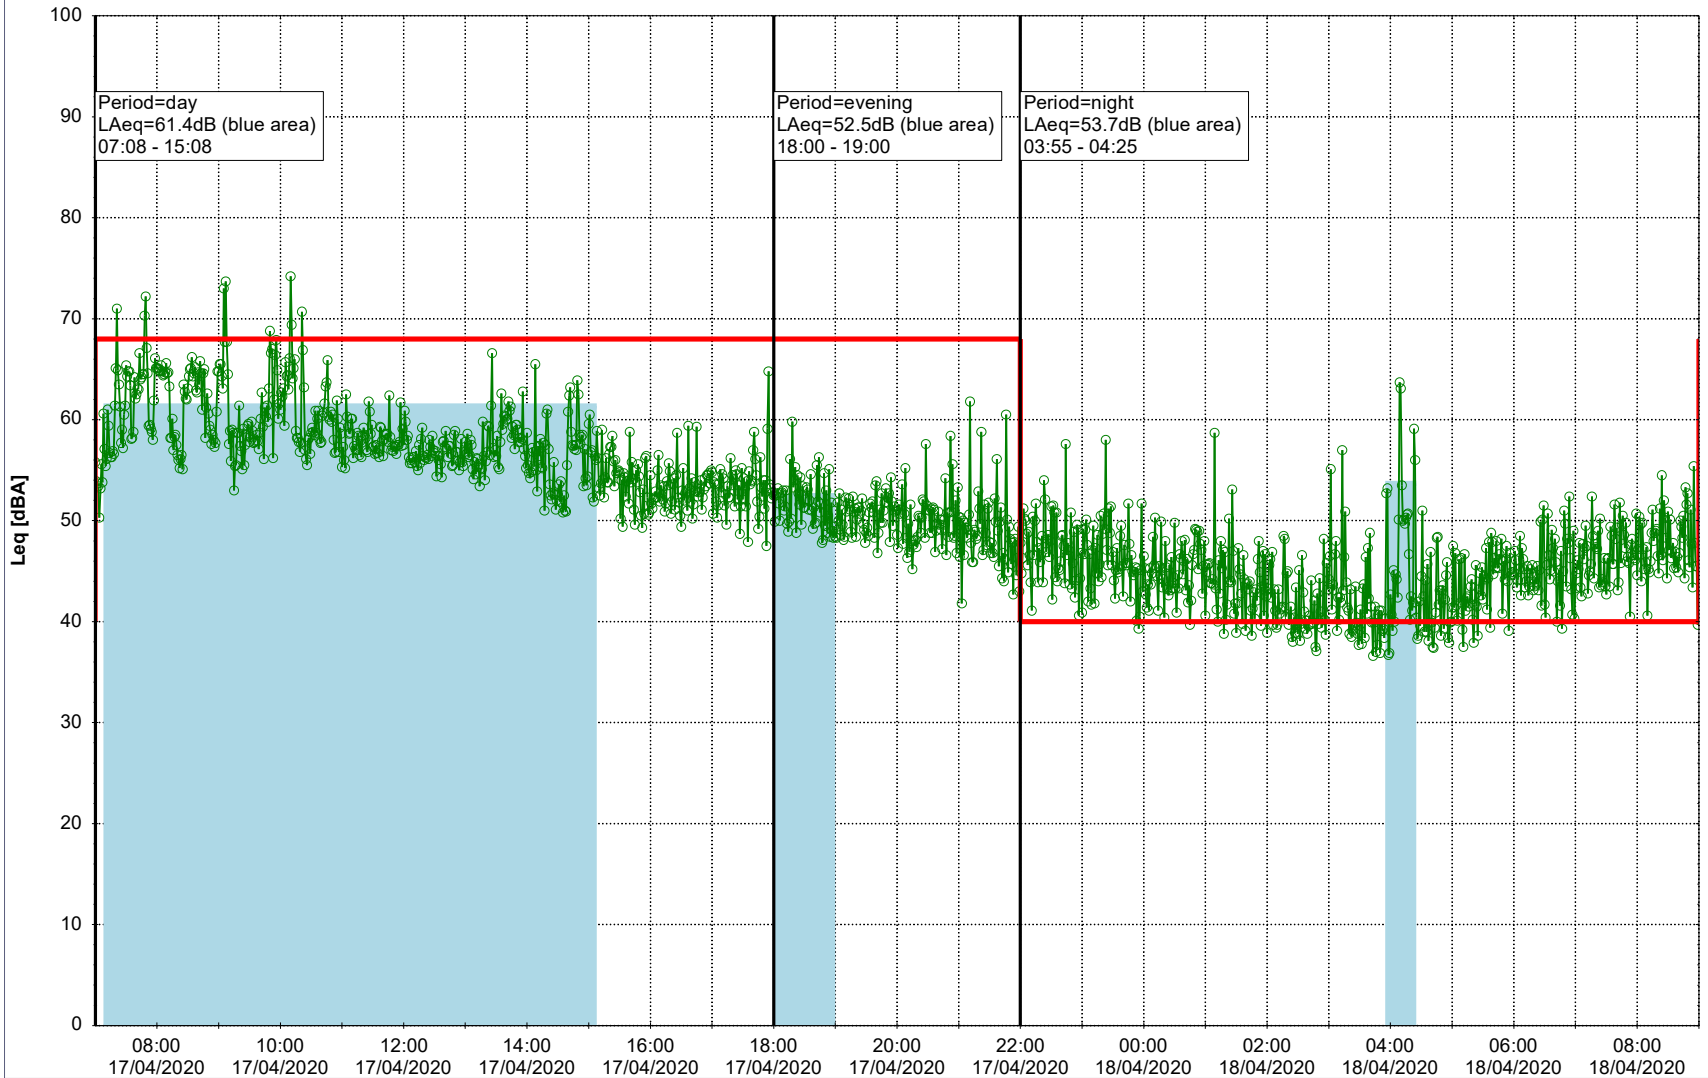

Noise Time Related Diagram

17/04/2020
18/04/2020

○ ○ ○ ○ HOL_NS01