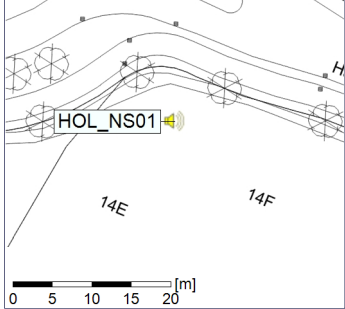

Project: Kronos Sydhavnen
Construction: Havneholmen
Location: N-V

Plan View