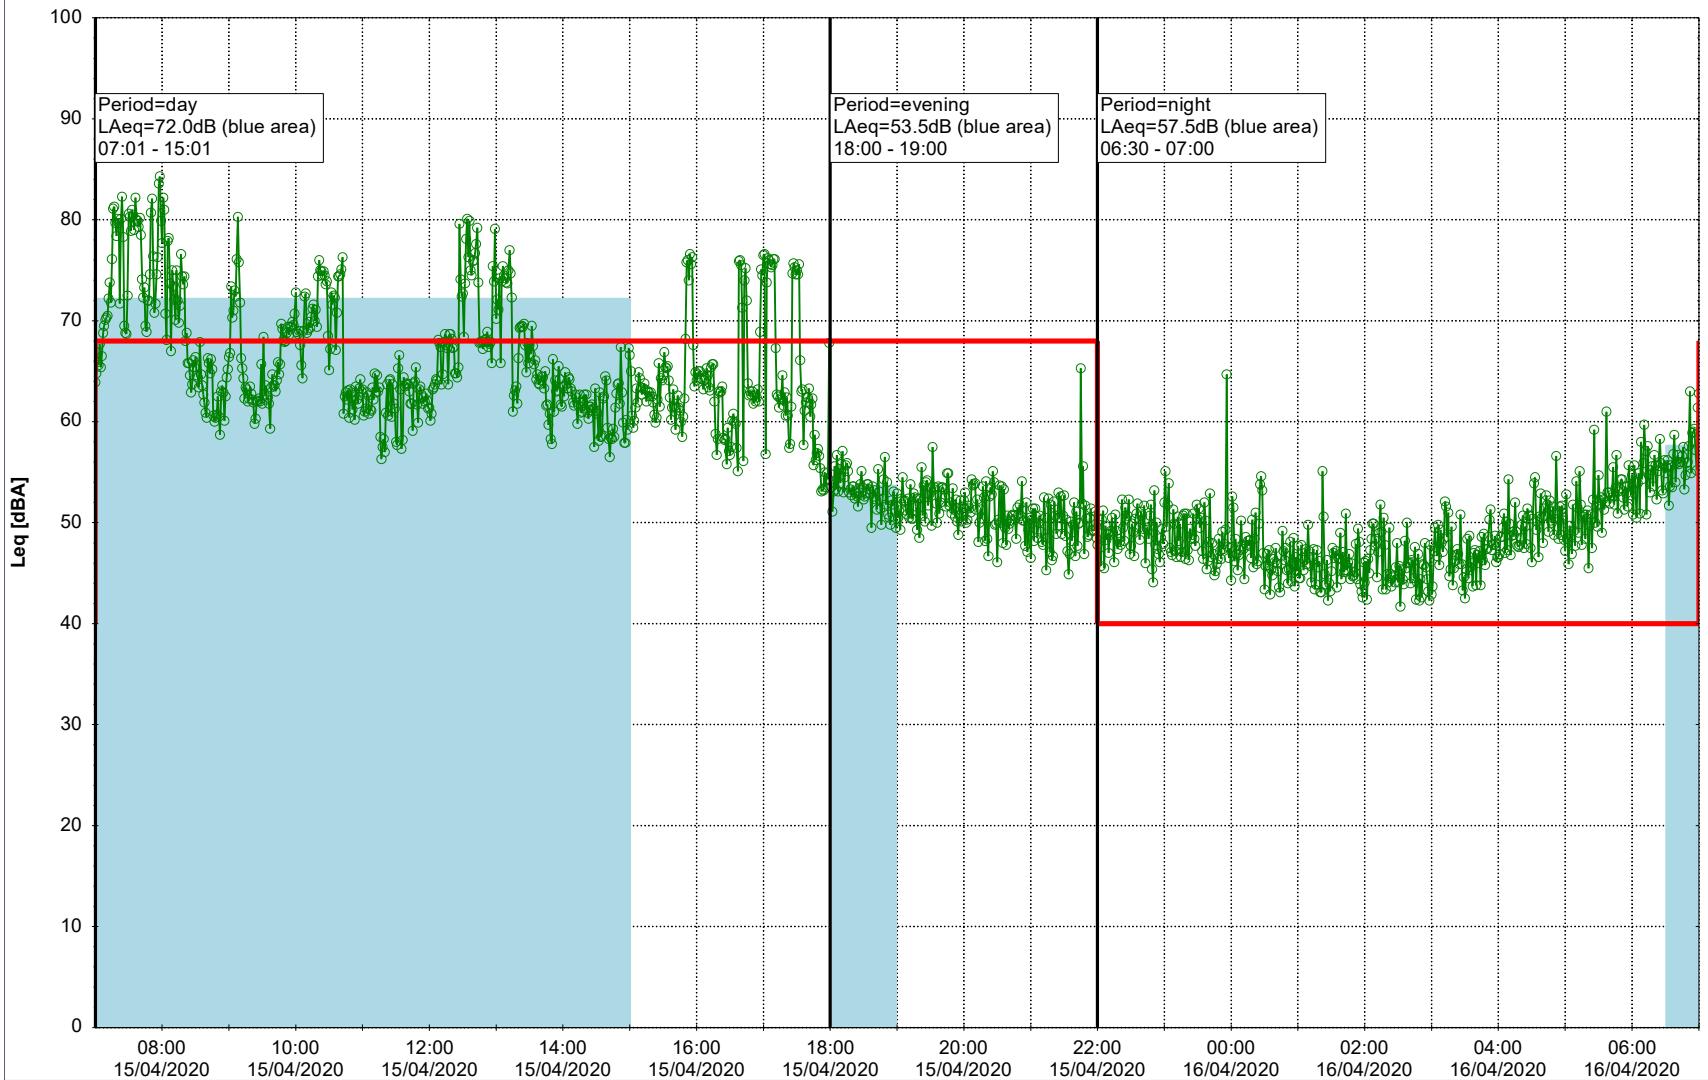

Noise Time Related Diagram

15/04/2020
16/04/2020

○ ○ ○ ○ HOL_NS01