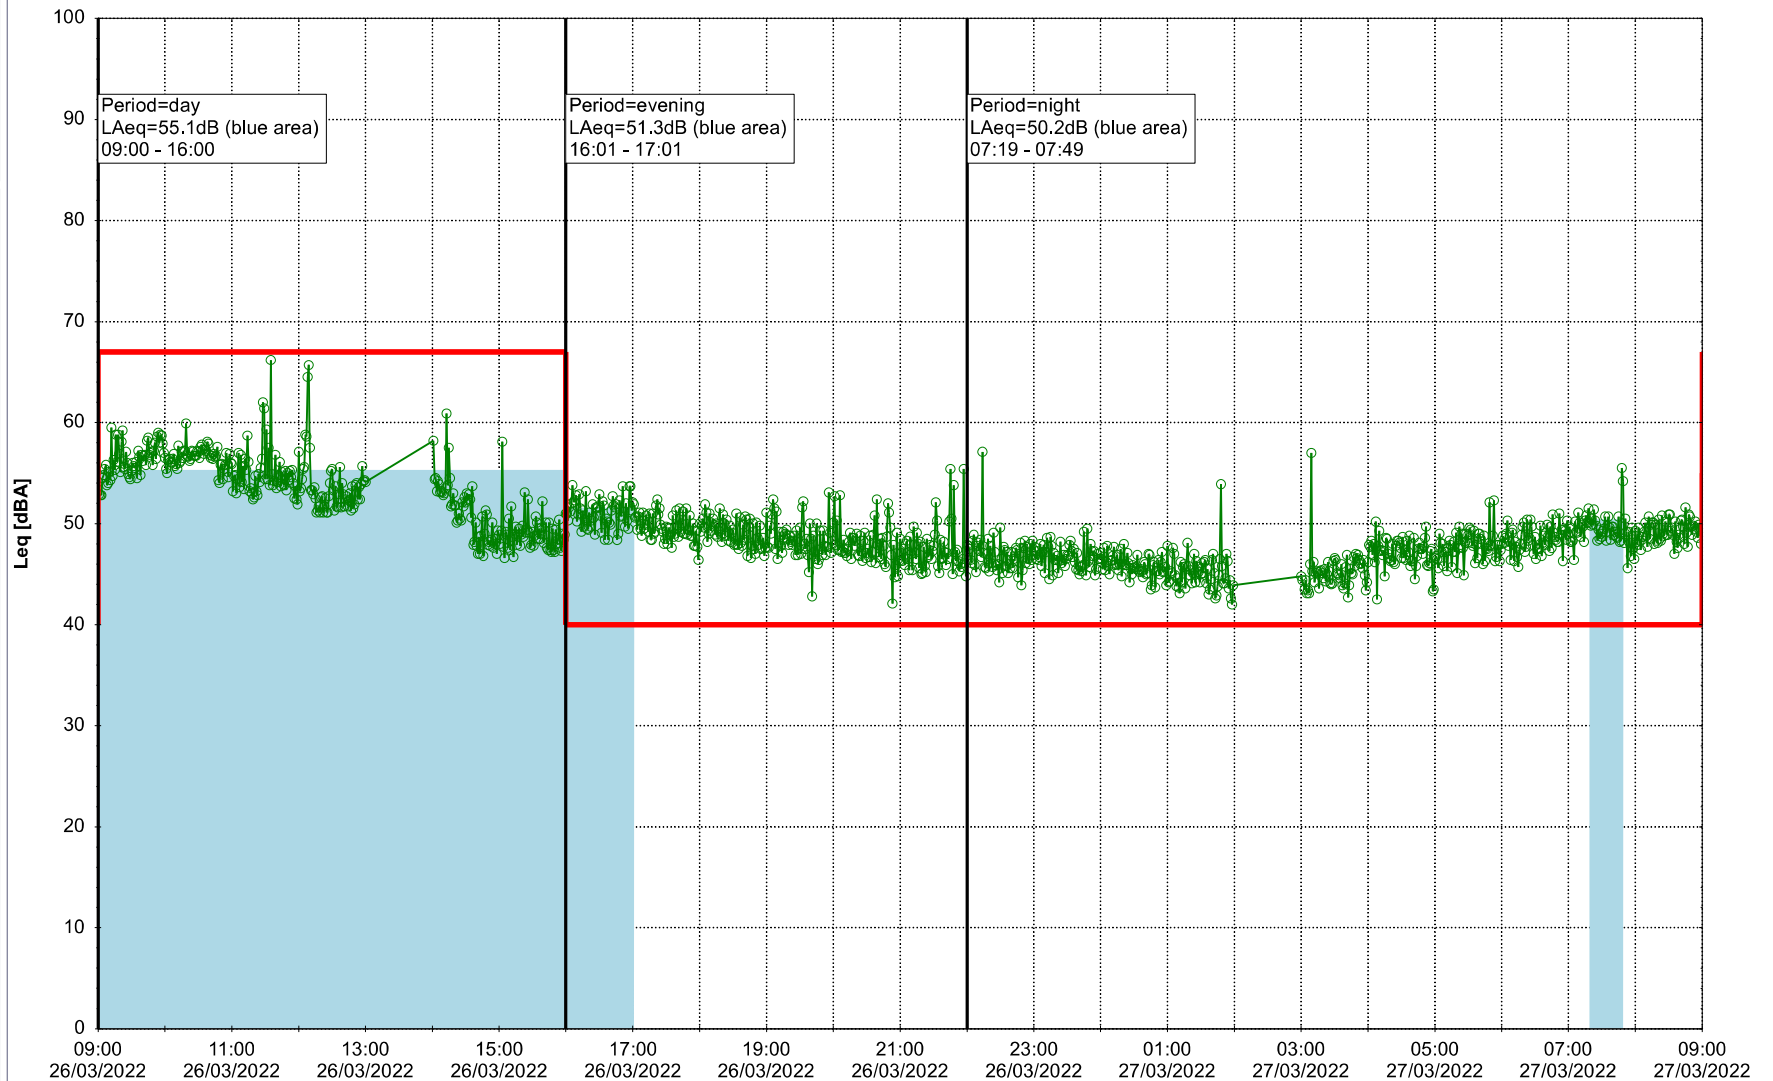

Plan View

Remarks

...

Noise Time Related Diagram

25/03/2022
26/03/2022

○○○○ SLU_NS01

Project: Kronos Sydhavnen
Construction: Sluseholmen
Location: N-V

Plan View

Remarks

...

Noise Time Related Diagram

26/03/2022
27/03/2022

○○○ SLU_NS01

Project: Kronos Sydhavnen
Construction: Sluseholmen
Location: N-V

Plan View

Remarks