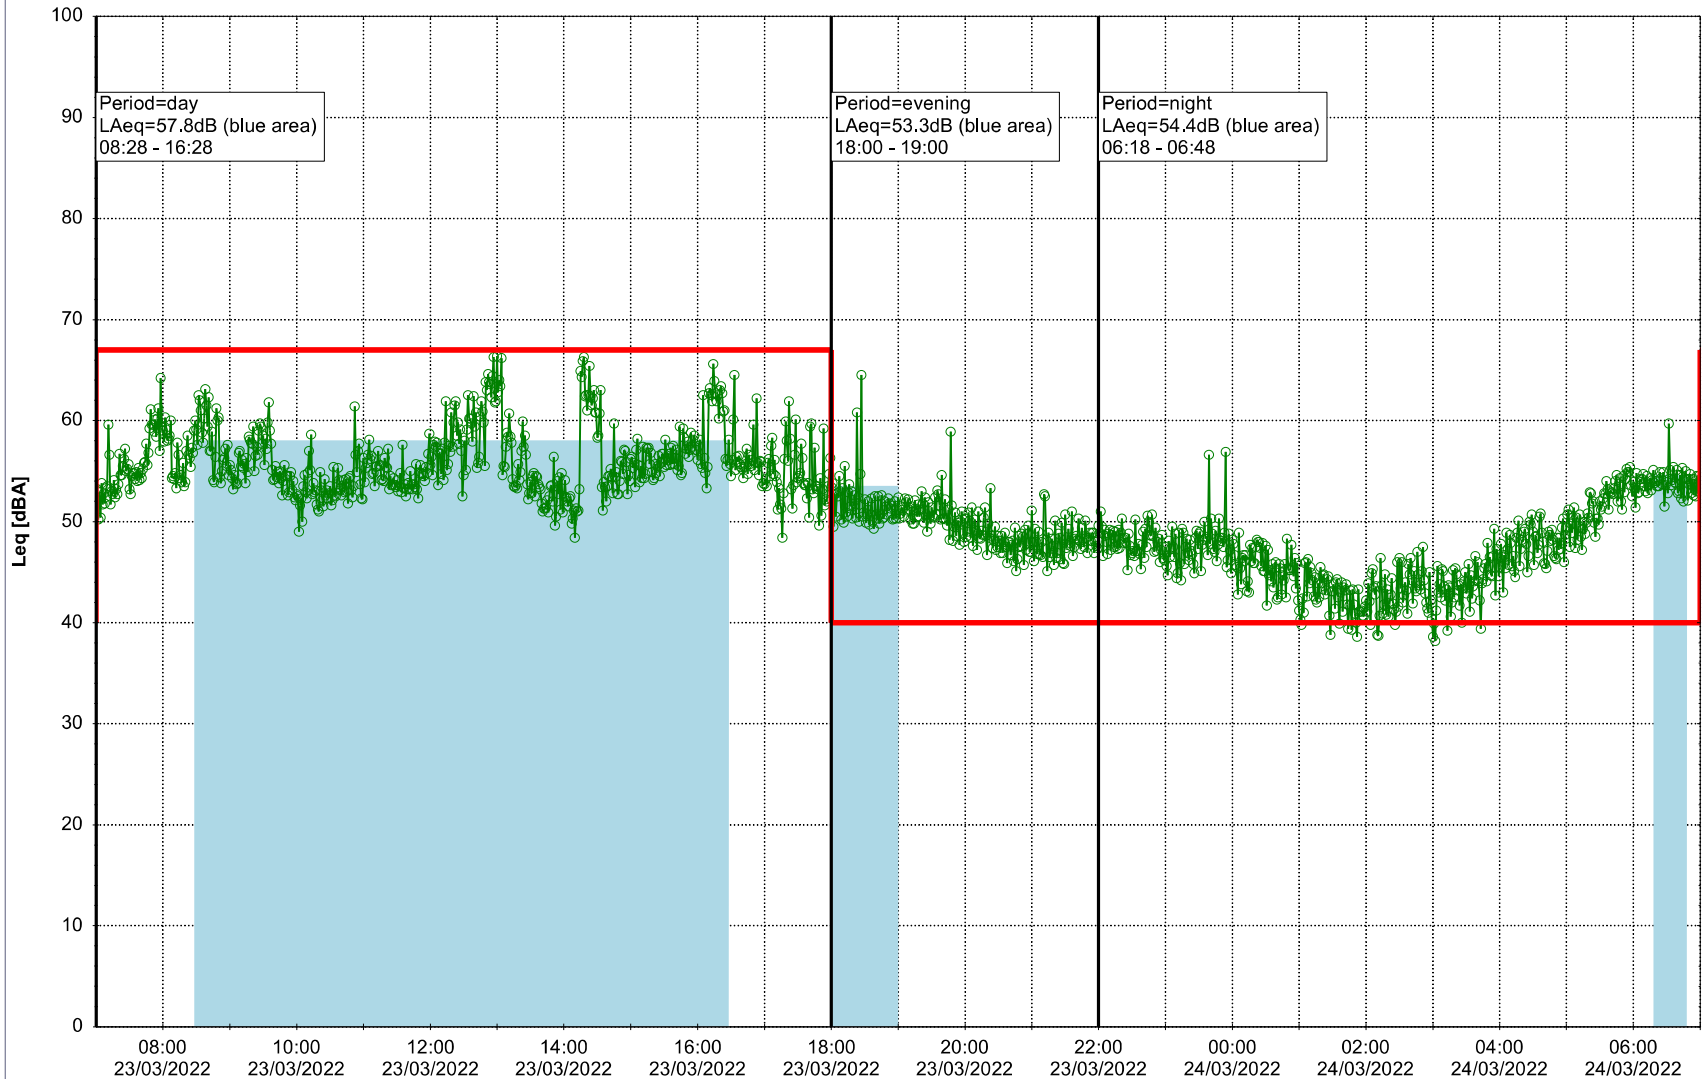

Noise Time Related Diagram

22/03/2022
23/03/2022

○○○○ SLU_NS01

Project: Kronos Sydhavnen
Construction: Sluseholmen
Location: N-V

Plan View

Remarks

...

Noise Time Related Diagram

23/03/2022
24/03/2022

○○○○ SLU_NS01

Project: Kronos Sydhavnen
Construction: Sluseholmen
Location: N-V

Plan View

Noise Time Related Diagram

24/03/2022
25/03/2022

○○○ SLU_NS01

Project: Kronos Sydhavnen
Construction: Sluseholmen
Location: N-V

Plan View

Remarks

...

Noise Time Related Diagram

25/03/2022
26/03/2022

○○○○ SLU_NS01

Project: Kronos Sydhavnen
Construction: Sluseholmen
Location: N-V

Plan View

Remarks

...

Noise Time Related Diagram

26/03/2022
27/03/2022

○○○ SLU_NS01

Project: Kronos Sydhavnen
Construction: Sluseholmen
Location: N-V

Plan View

Remarks