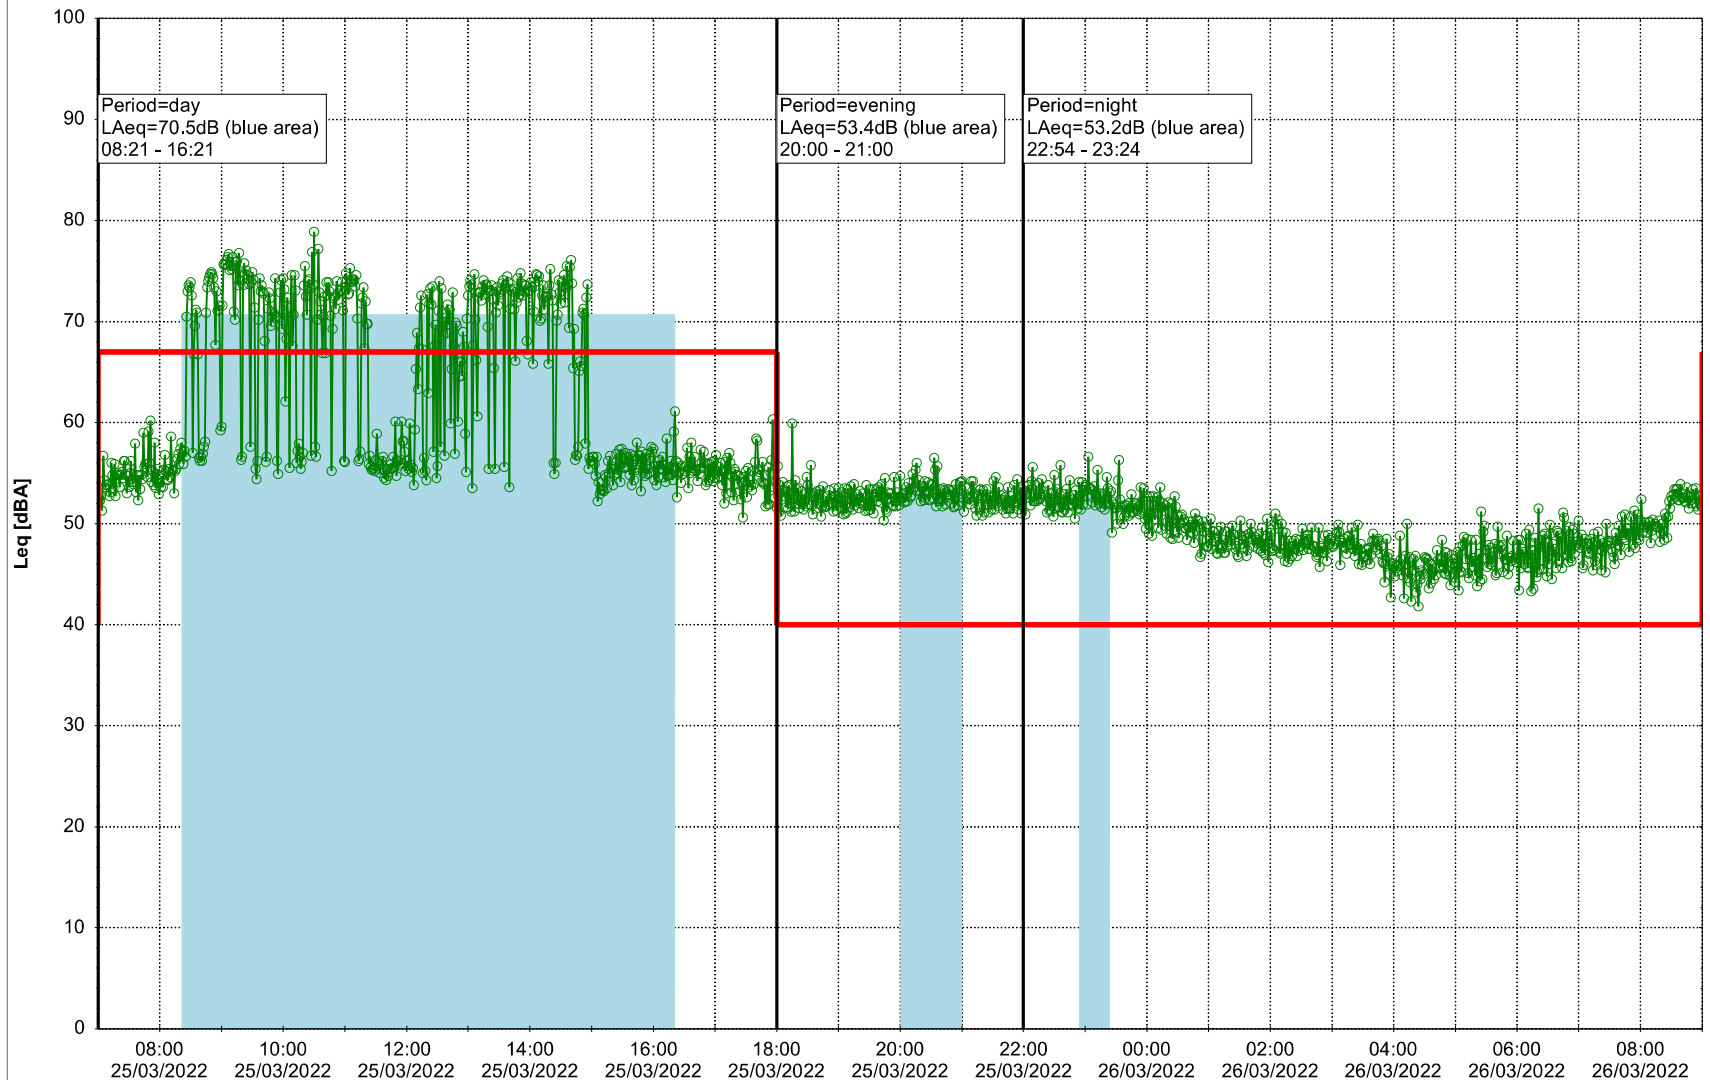

Plan View

Remarks

...

Noise Time Related Diagram

25/03/2022
26/03/2022

○○○○ SLU_NS01

Project: Kronos Sydhavnen
Construction: Sluseholmen
Location: N-V

Plan View

Remarks

...

Noise Time Related Diagram

26/03/2022
27/03/2022

○○○ SLU_NS01

Project: Kronos Sydhavnen
Construction: Sluseholmen
Location: N-V

Plan View

Remarks