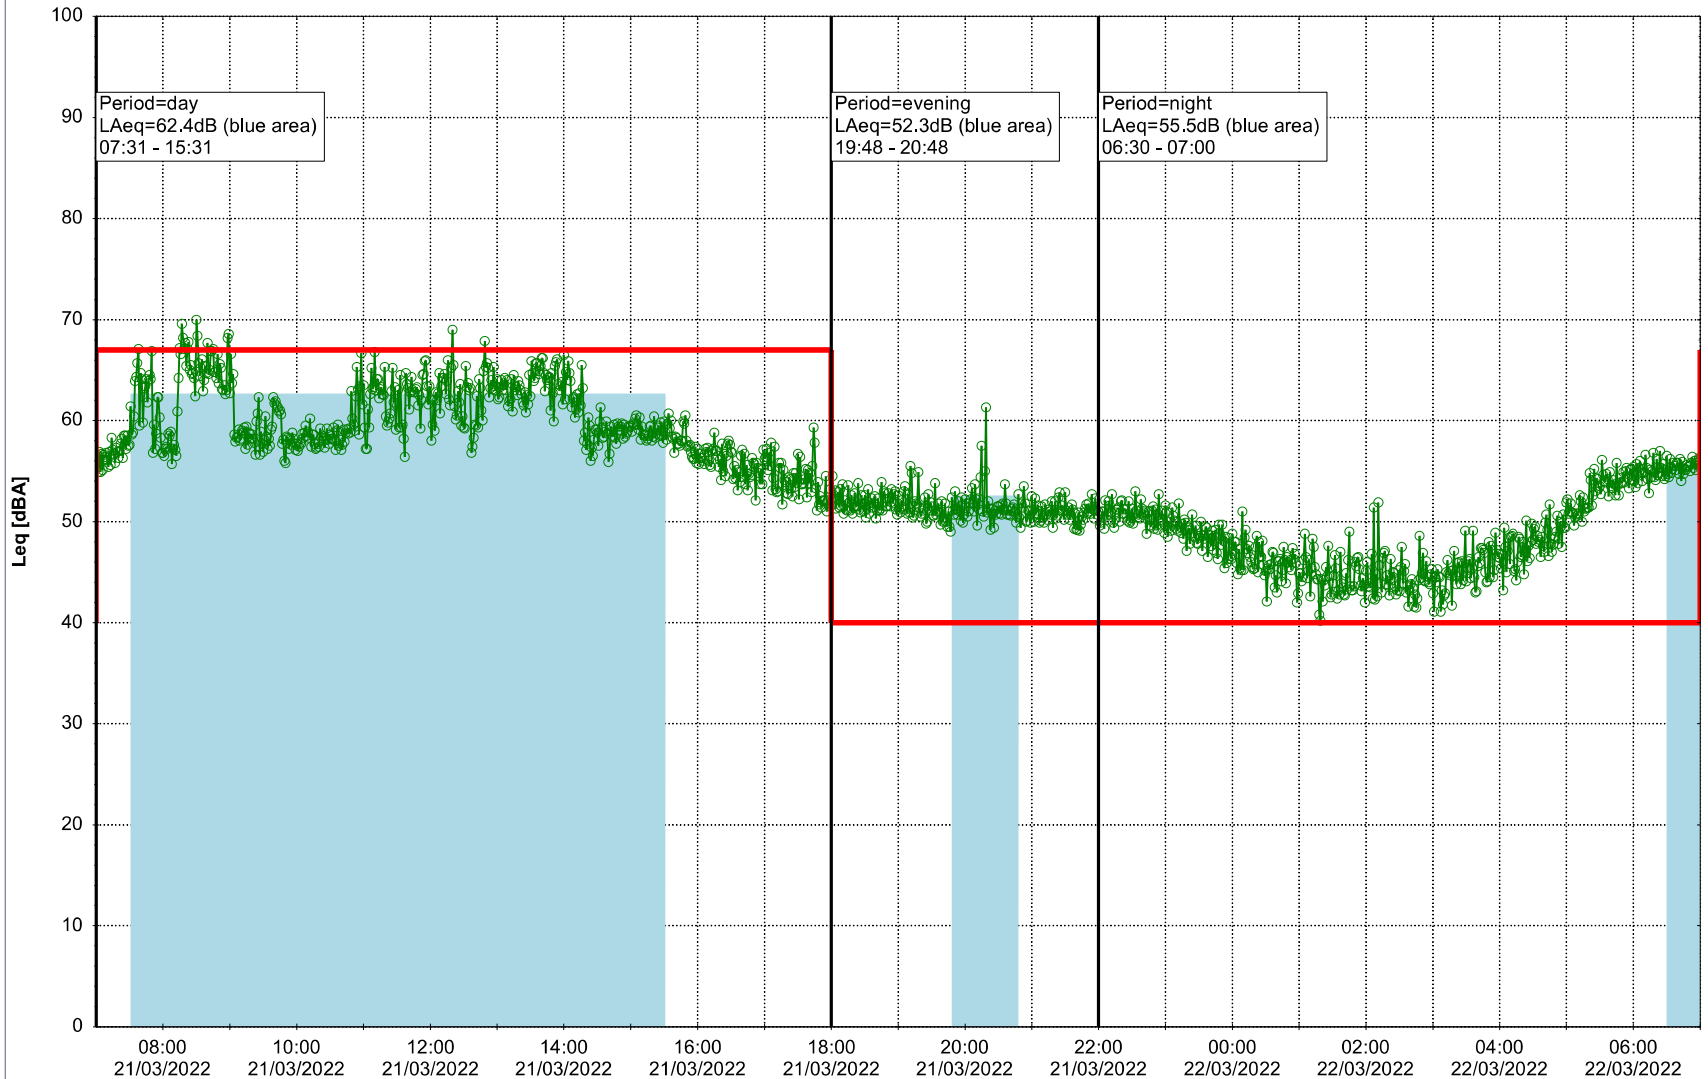

Project: Kronos Sydhavnen
Construction: Sluseholmen
Location: N-V

Plan View

Noise Time Related Diagram

21/03/2022
22/03/2022

○○○○ SLU_NS01

Project: Kronos Sydhavnen
Construction: Sluseholmen
Location: N-V

Plan View

Noise Time Related Diagram

22/03/2022
23/03/2022

○○○○ SLU_NS01

Project: Kronos Sydhavnen
Construction: Sluseholmen
Location: N-V

Plan View

Remarks

...

Noise Time Related Diagram

Plan View

Remarks

...

Noise Time Related Diagram

25/03/2022
26/03/2022

○○○○ SLU_NS01

Project: Kronos Sydhavnen
Construction: Sluseholmen
Location: N-V

Plan View

Remarks

...

Noise Time Related Diagram

26/03/2022
27/03/2022

○○○ SLU_NS01

Project: Kronos Sydhavnen
Construction: Sluseholmen
Location: N-V

Plan View

Remarks