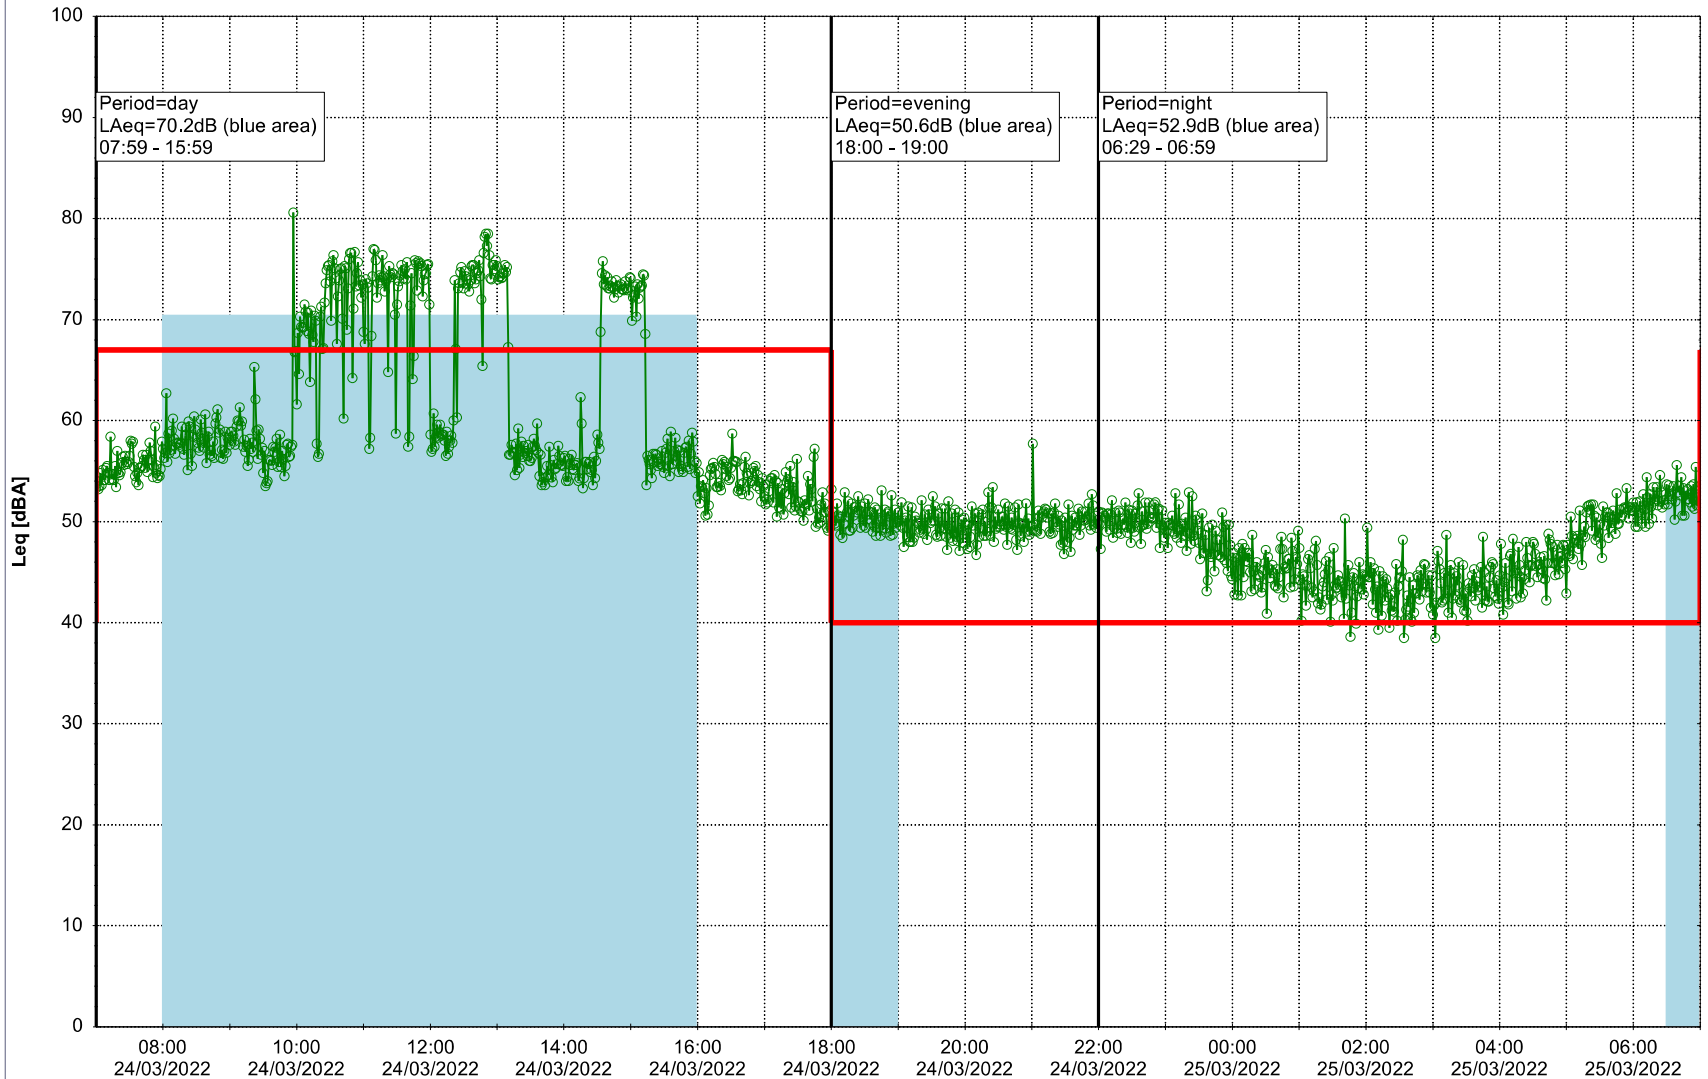

Noise Time Related Diagram

22/03/2022
23/03/2022

○○○○ SLU_NS01

Project: Kronos Sydhavnen
Construction: Sluseholmen
Location: N-V

Plan View

Remarks

...

Noise Time Related Diagram

23/03/2022
24/03/2022

○○○○ SLU_NS01

Project: Kronos Sydhavnen
Construction: Sluseholmen
Location: N-V

Plan View

Noise Time Related Diagram

24/03/2022
25/03/2022

○○○ SLU_NS01

Project: Kronos Sydhavnen
Construction: Sluseholmen
Location: N-V

Plan View

Remarks

...

Noise Time Related Diagram

25/03/2022
26/03/2022

○○○○ SLU_NS01

Project: Kronos Sydhavnen
Construction: Sluseholmen
Location: N-V

Plan View

Remarks

...

Noise Time Related Diagram

26/03/2022
27/03/2022

○○○ SLU_NS01

Project: Kronos Sydhavnen
Construction: Sluseholmen
Location: N-V

Plan View

Remarks