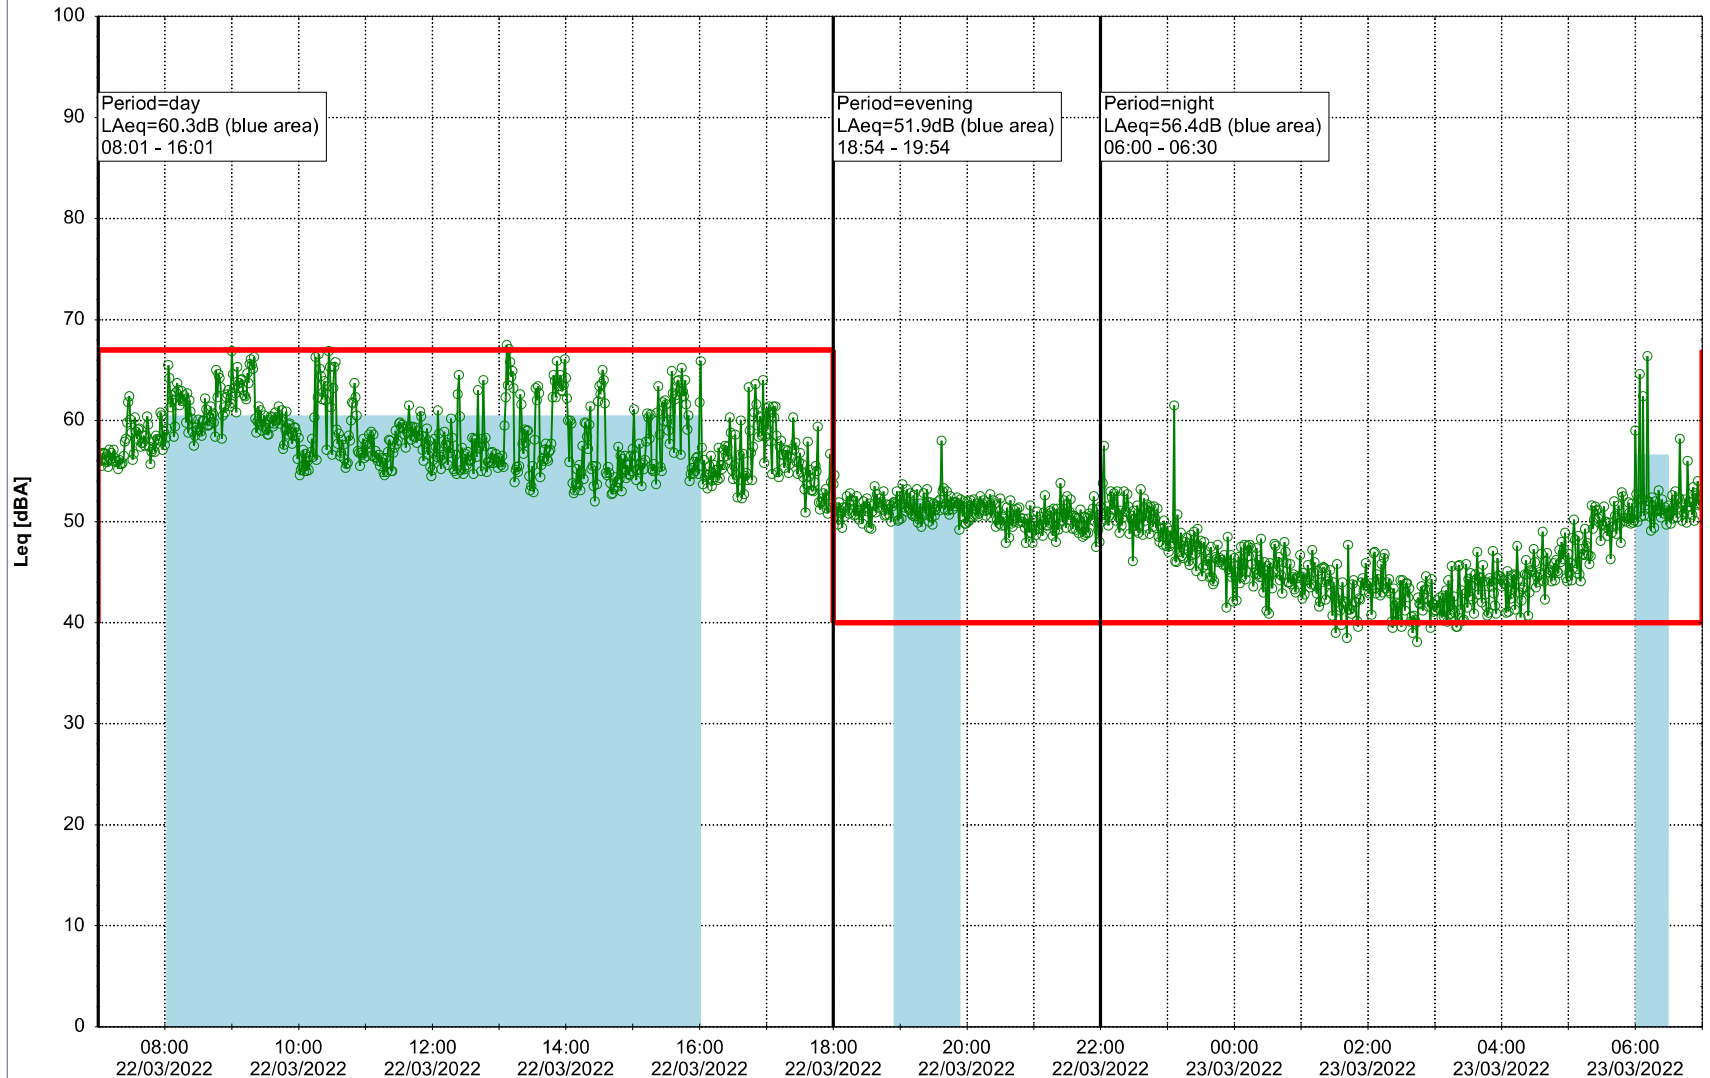

Project: Kronos Sydhavnen
Construction: Sluseholmen
Location: N-V

Plan View

Noise Time Related Diagram

21/03/2022
22/03/2022

○○○○ SLU_NS01

Project: Kronos Sydhavnen
Construction: Sluseholmen
Location: N-V

Plan View

Noise Time Related Diagram

22/03/2022
23/03/2022

○○○○ SLU_NS01

Project: Kronos Sydhavnen
Construction: Sluseholmen
Location: N-V

Plan View

Remarks

...

Noise Time Related Diagram

Plan View

Remarks

...

Noise Time Related Diagram

25/03/2022
26/03/2022

○○○○ SLU_NS01

Project: Kronos Sydhavnen
Construction: Sluseholmen
Location: N-V

Plan View

Remarks

...

Noise Time Related Diagram

26/03/2022
27/03/2022

○○○ SLU_NS01

Project: Kronos Sydhavnen
Construction: Sluseholmen
Location: N-V

Plan View

Remarks