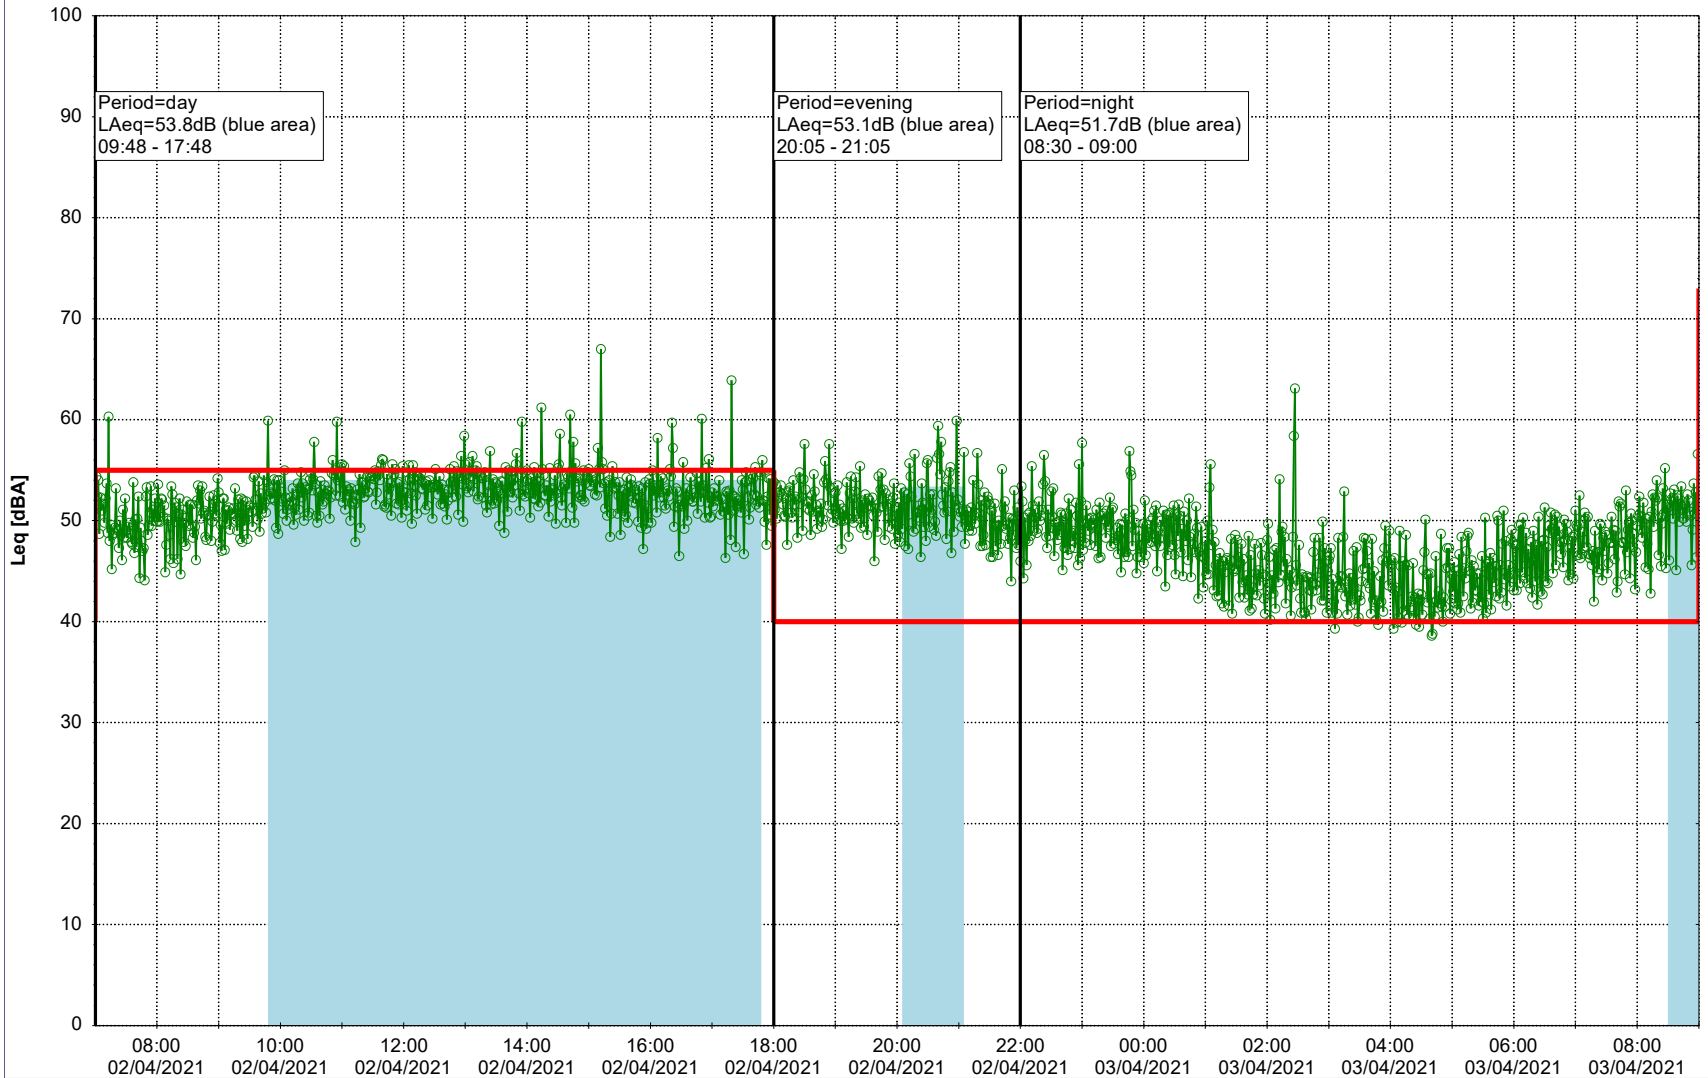

...

Noise Time Related Diagram

01/04/2021
02/04/2021

○ ○ ○ ○ HOL_NS01

Project: Kronos Sydhavnen
Construction: Havneholmen
Location: N-V

Plan View

Remarks

...

Noise Time Related Diagram

02/04/2021
03/04/2021

○ ○ ○ ○ HOL_NS01

Project: Kronos Sydhavnen
Construction: Havneholmen
Location: N-V

03/04/2021
04/04/2021

Plan View

Remarks

...

Noise Time Related Diagram

○ ○ ○ ○ HOL_NS01

Project: Kronos Sydhavnen
Construction: Havneholmen
Location: N-V

04/04/2021
05/04/2021

Plan View

Remarks

...

Noise Time Related Diagram