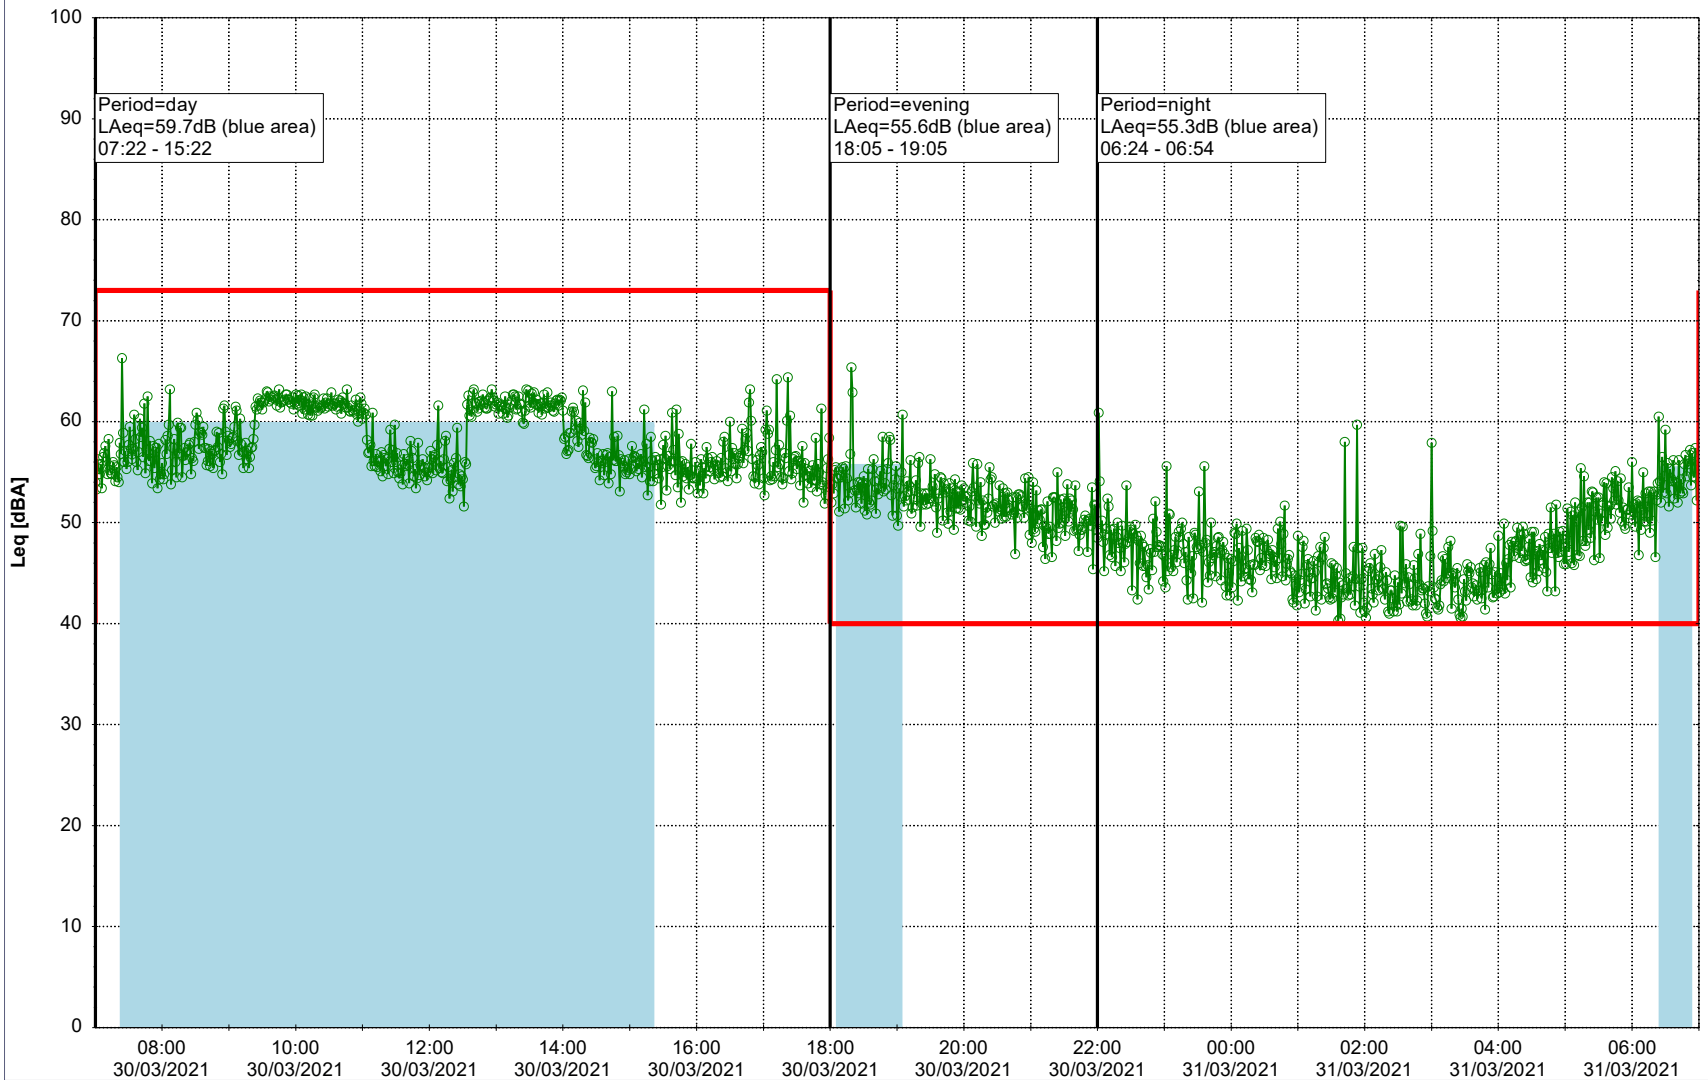

Plan View

Remarks

...

Noise Time Related Diagram

30/03/2021
31/03/2021

○ ○ ○ ○ HOL_NS01

Project: Kronos Sydhavnen
Construction: Havneholmen
Location: N-V

Plan View

Remarks

...

Noise Time Related Diagram

31/03/2021
01/04/2021

○ ○ ○ ○ HOL_NS01

Project: Kronos Sydhavnen
Construction: Havneholmen
Location: N-V

Plan View

Remarks

...

Noise Time Related Diagram

01/04/2021
02/04/2021

○ ○ ○ ○ HOL_NS01

Project: Kronos Sydhavnen
Construction: Havneholmen
Location: N-V

Plan View

Remarks

...

Noise Time Related Diagram

○ ○ ○ ○ HOL_NS01

Project: Kronos Sydhavnen
Construction: Havneholmen
Location: N-V

04/04/2021
05/04/2021

Plan View

Remarks

...

Noise Time Related Diagram