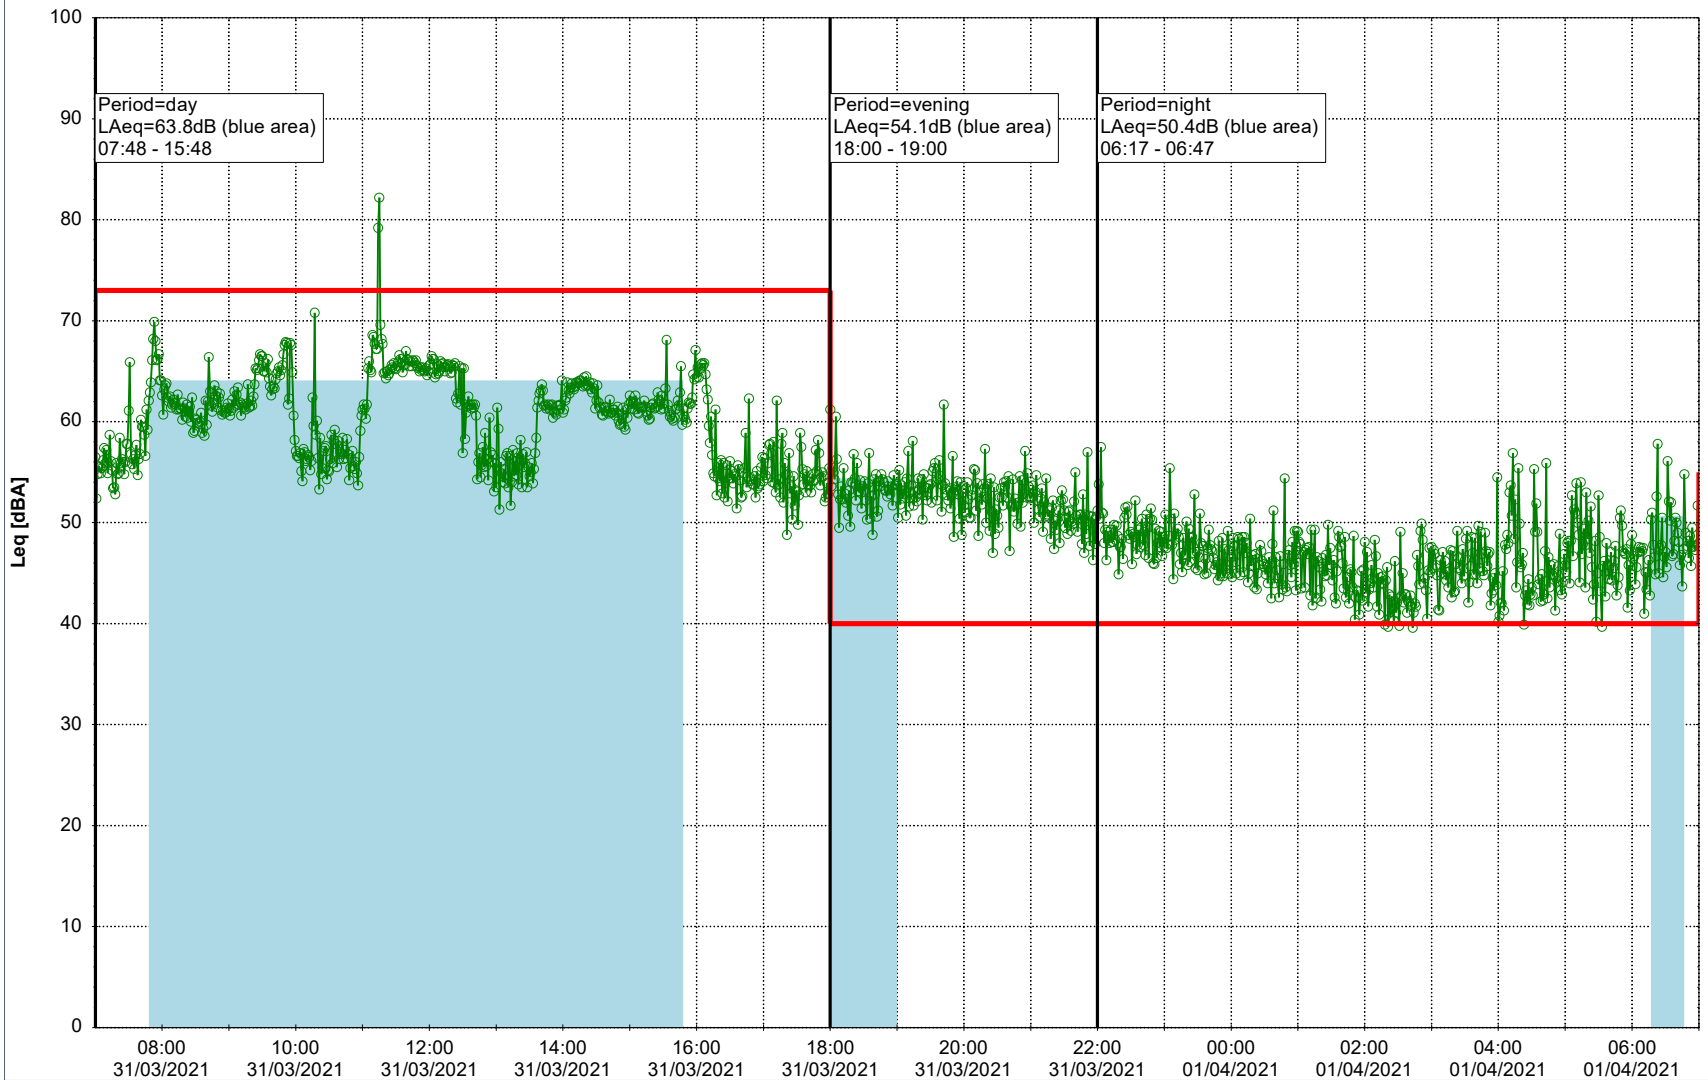

Plan View

Remarks

...

Noise Time Related Diagram

30/03/2021
31/03/2021

○ ○ ○ ○ HOL_NS01

Project: Kronos Sydhavnen
Construction: Havneholmen
Location: N-V

Plan View

Remarks

...

Noise Time Related Diagram

31/03/2021
01/04/2021

○ ○ ○ ○ HOL_NS01

Project: Kronos Sydhavnen
Construction: Havneholmen
Location: N-V

Plan View

Remarks

...

Noise Time Related Diagram

01/04/2021
02/04/2021

○ ○ ○ ○ HOL_NS01

Project: Kronos Sydhavnen
Construction: Havneholmen
Location: N-V

Plan View

Remarks

...

Noise Time Related Diagram

○ ○ ○ ○ HOL_NS01

Project: Kronos Sydhavnen
Construction: Havneholmen
Location: N-V

04/04/2021
05/04/2021

Plan View

Remarks

...

Noise Time Related Diagram