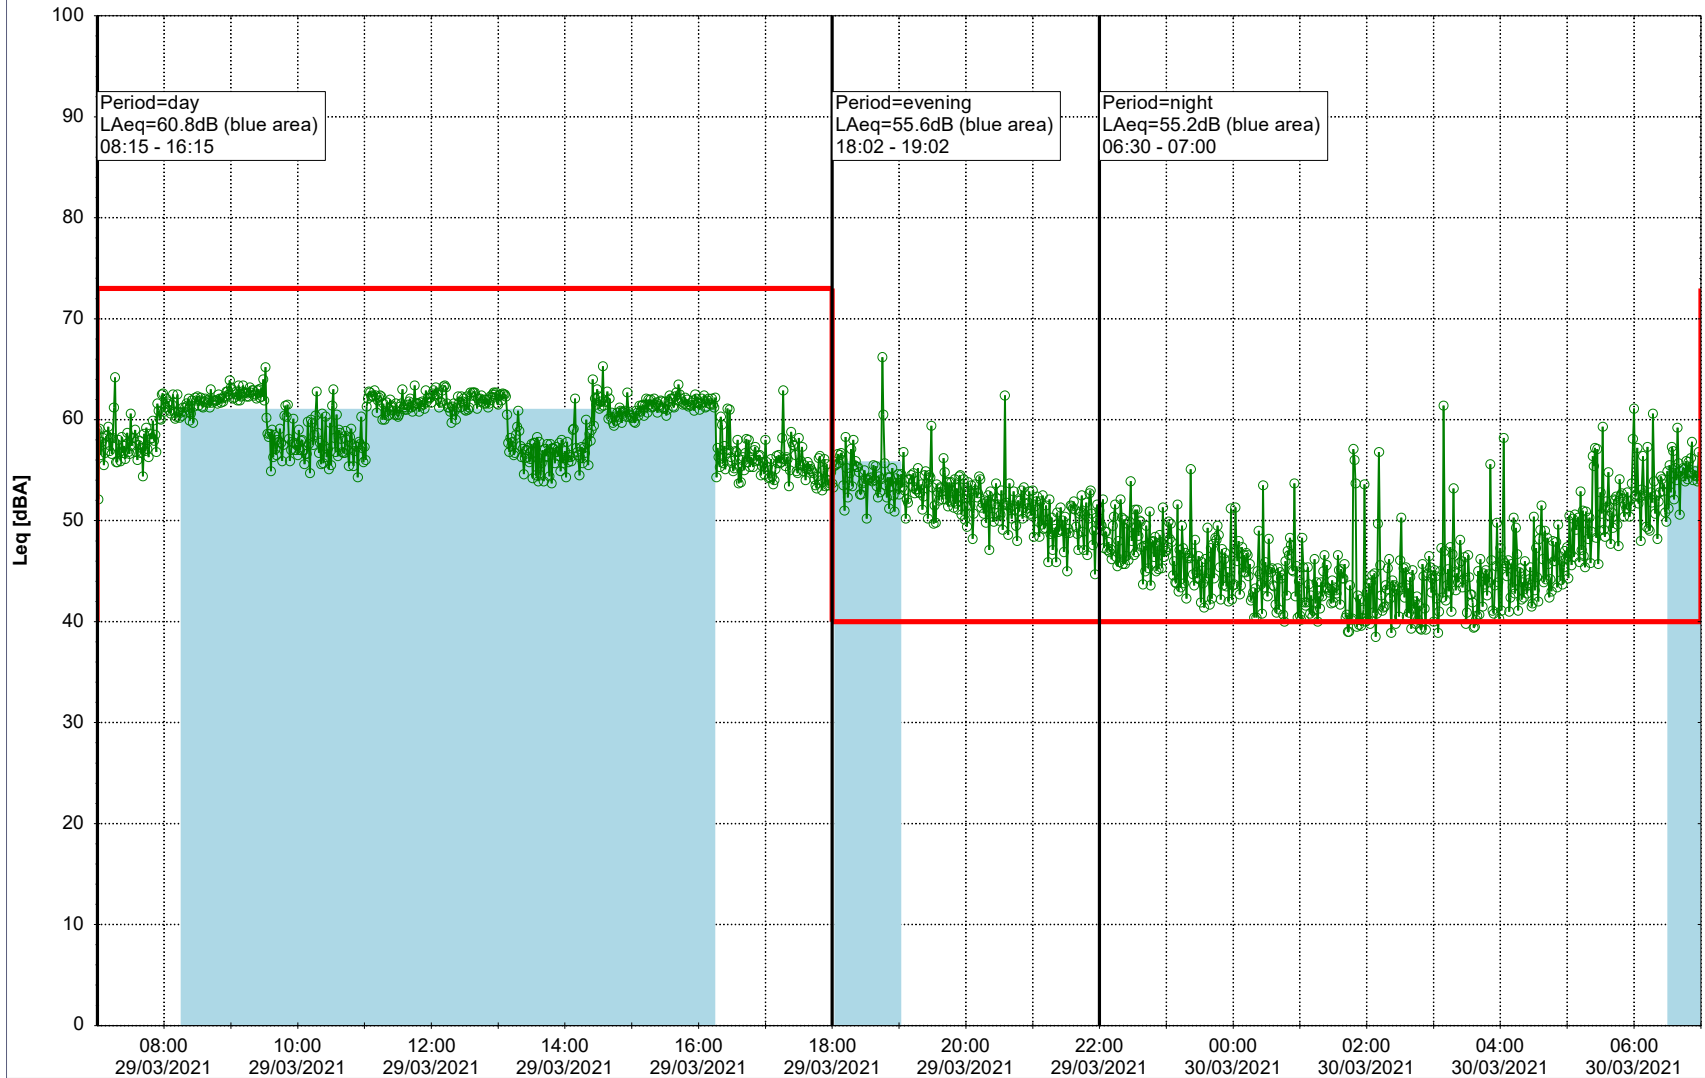

Project: Kronos Sydhavnen
Construction: Havneholmen
Location: N-V

29/03/2021
30/03/2021

Plan View

Remarks

...

Noise Time Related Diagram

○ ○ ○ ○ HOL_NS01

Project: Kronos Sydhavnen
Construction: Havneholmen
Location: N-V

Plan View

Remarks

...

Noise Time Related Diagram

30/03/2021
31/03/2021

○ ○ ○ ○ HOL_NS01

Project: Kronos Sydhavnen
Construction: Havneholmen
Location: N-V

Plan View

Remarks

...

Noise Time Related Diagram

31/03/2021
01/04/2021

○ ○ ○ ○ HOL_NS01

Project: Kronos Sydhavnen
Construction: Havneholmen
Location: N-V

Plan View

Remarks

Noise Time Related Diagram

○ ○ ○ ○ HOL_NS01

Project: Kronos Sydhavnen
Construction: Havneholmen
Location: N-V

04/04/2021
05/04/2021

Plan View

Remarks

...

Noise Time Related Diagram