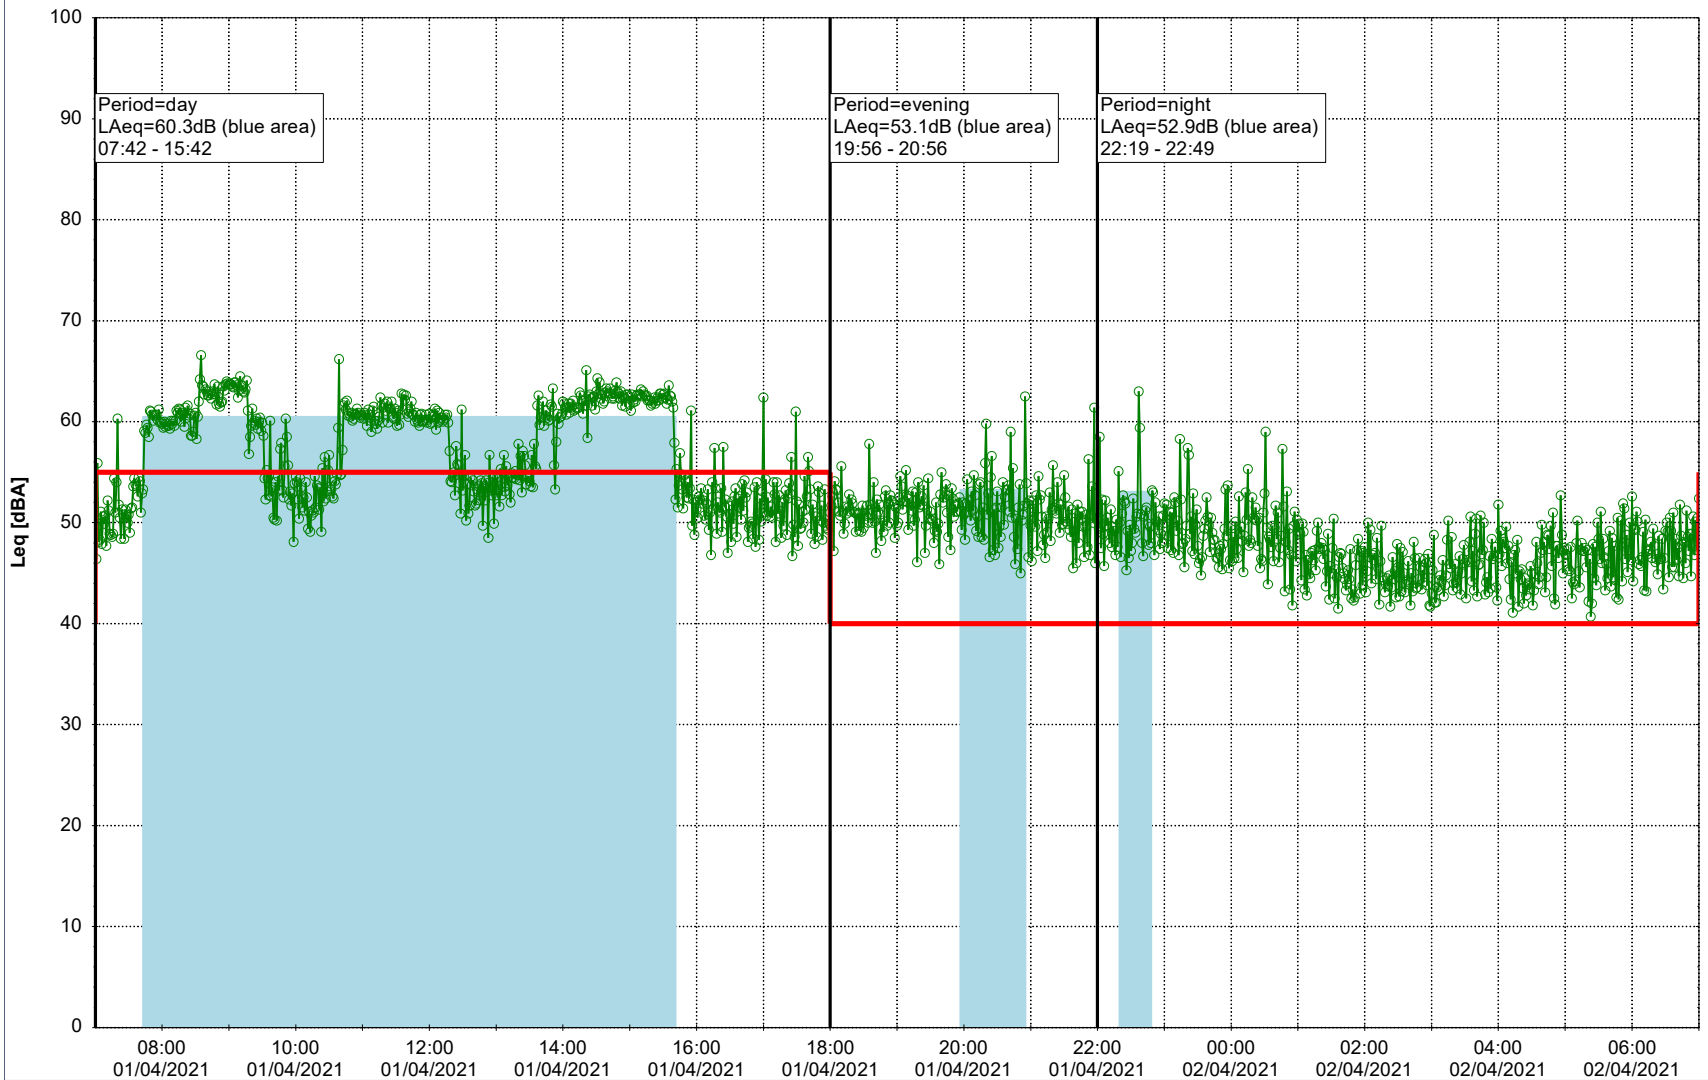

Remarks

...

Noise Time Related Diagram

31/03/2021
01/04/2021

○ ○ ○ ○ HOL_NS01

Project: Kronos Sydhavnen
Construction: Havneholmen
Location: N-V

Plan View

Remarks

...

Noise Time Related Diagram

01/04/2021
02/04/2021

○ ○ ○ ○ HOL_NS01

Project: Kronos Sydhavnen
Construction: Havneholmen
Location: N-V

Plan View

Remarks

...

Noise Time Related Diagram

02/04/2021
03/04/2021

○ ○ ○ ○ HOL_NS01

Project: Kronos Sydhavnen
Construction: Havneholmen
Location: N-V

03/04/2021
04/04/2021

Plan View

Remarks

...

Noise Time Related Diagram

○ ○ ○ ○ HOL_NS01

Project: Kronos Sydhavnen
Construction: Havneholmen
Location: N-V

04/04/2021
05/04/2021

Plan View

Remarks

...

Noise Time Related Diagram