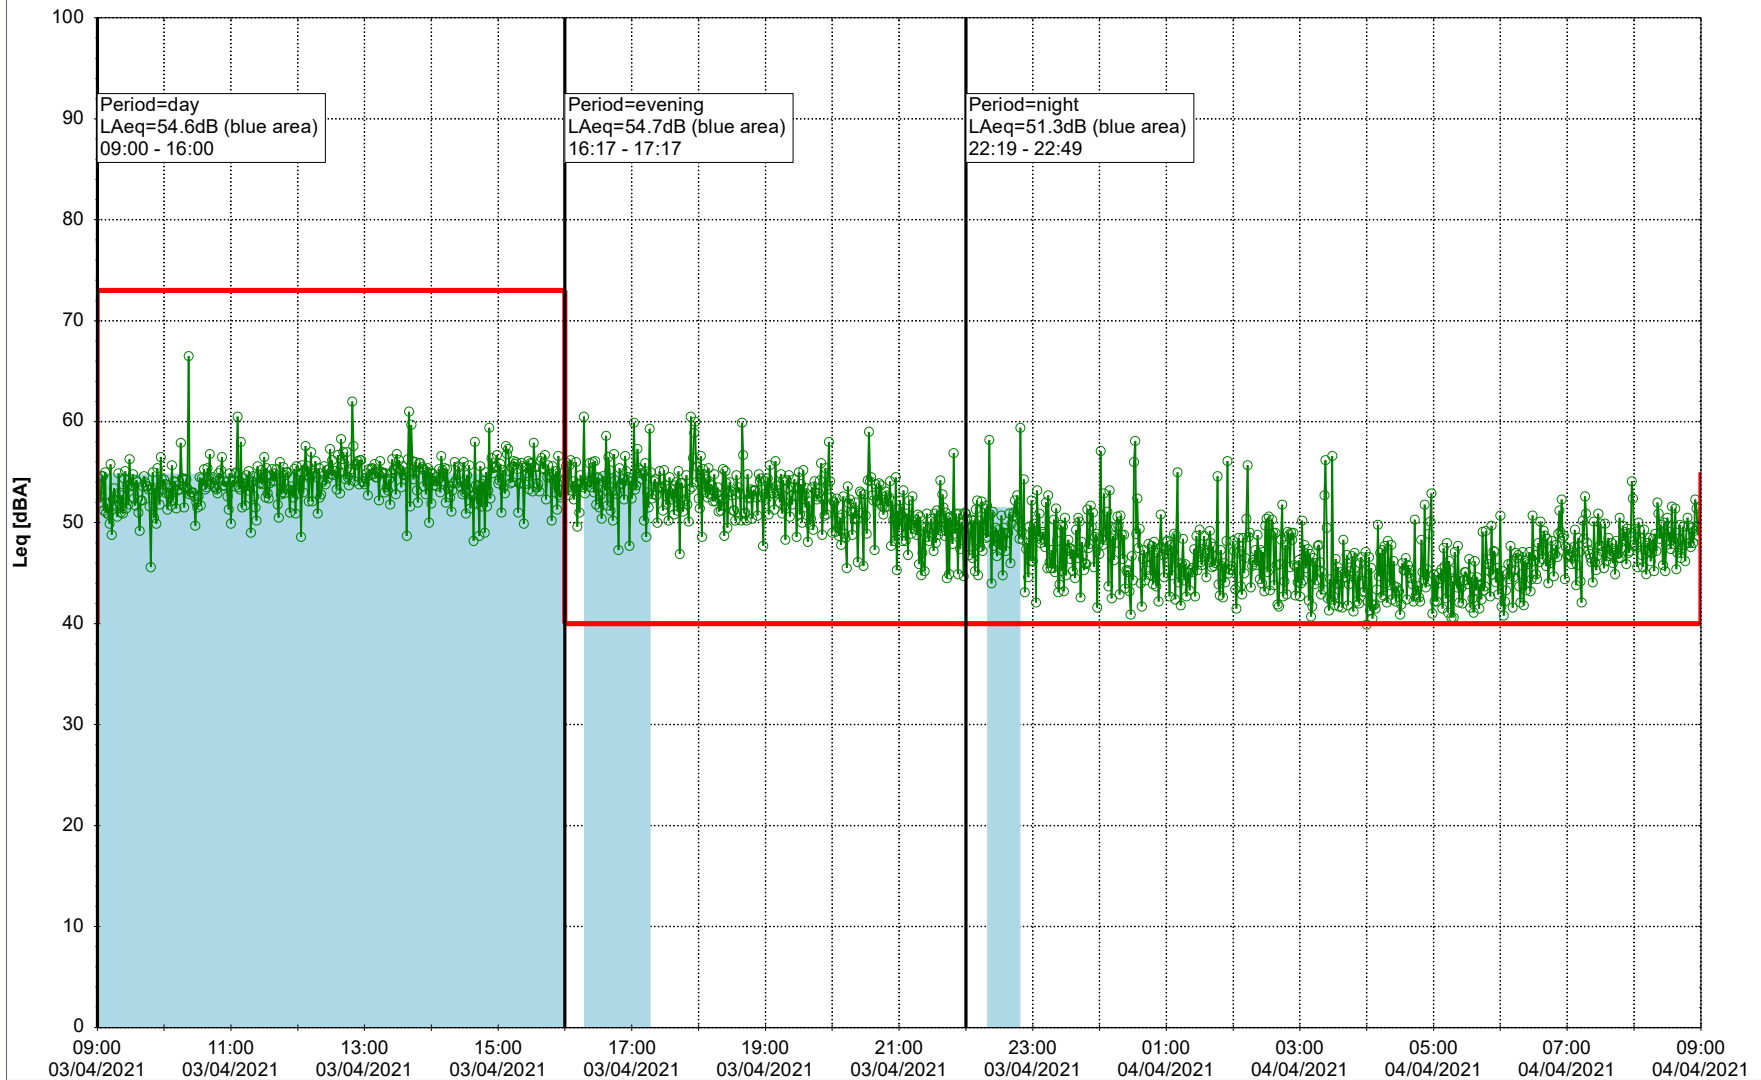

Noise Time Related Diagram

02/04/2021
03/04/2021

○ ○ ○ ○ HOL_NS01

Project: Kronos Sydhavnen
Construction: Havneholmen
Location: N-V

03/04/2021
04/04/2021

Plan View

Remarks

...

Noise Time Related Diagram

○ ○ ○ ○ HOL_NS01

Project: Kronos Sydhavnen
Construction: Havneholmen
Location: N-V

04/04/2021
05/04/2021

Plan View

Remarks

...

Noise Time Related Diagram