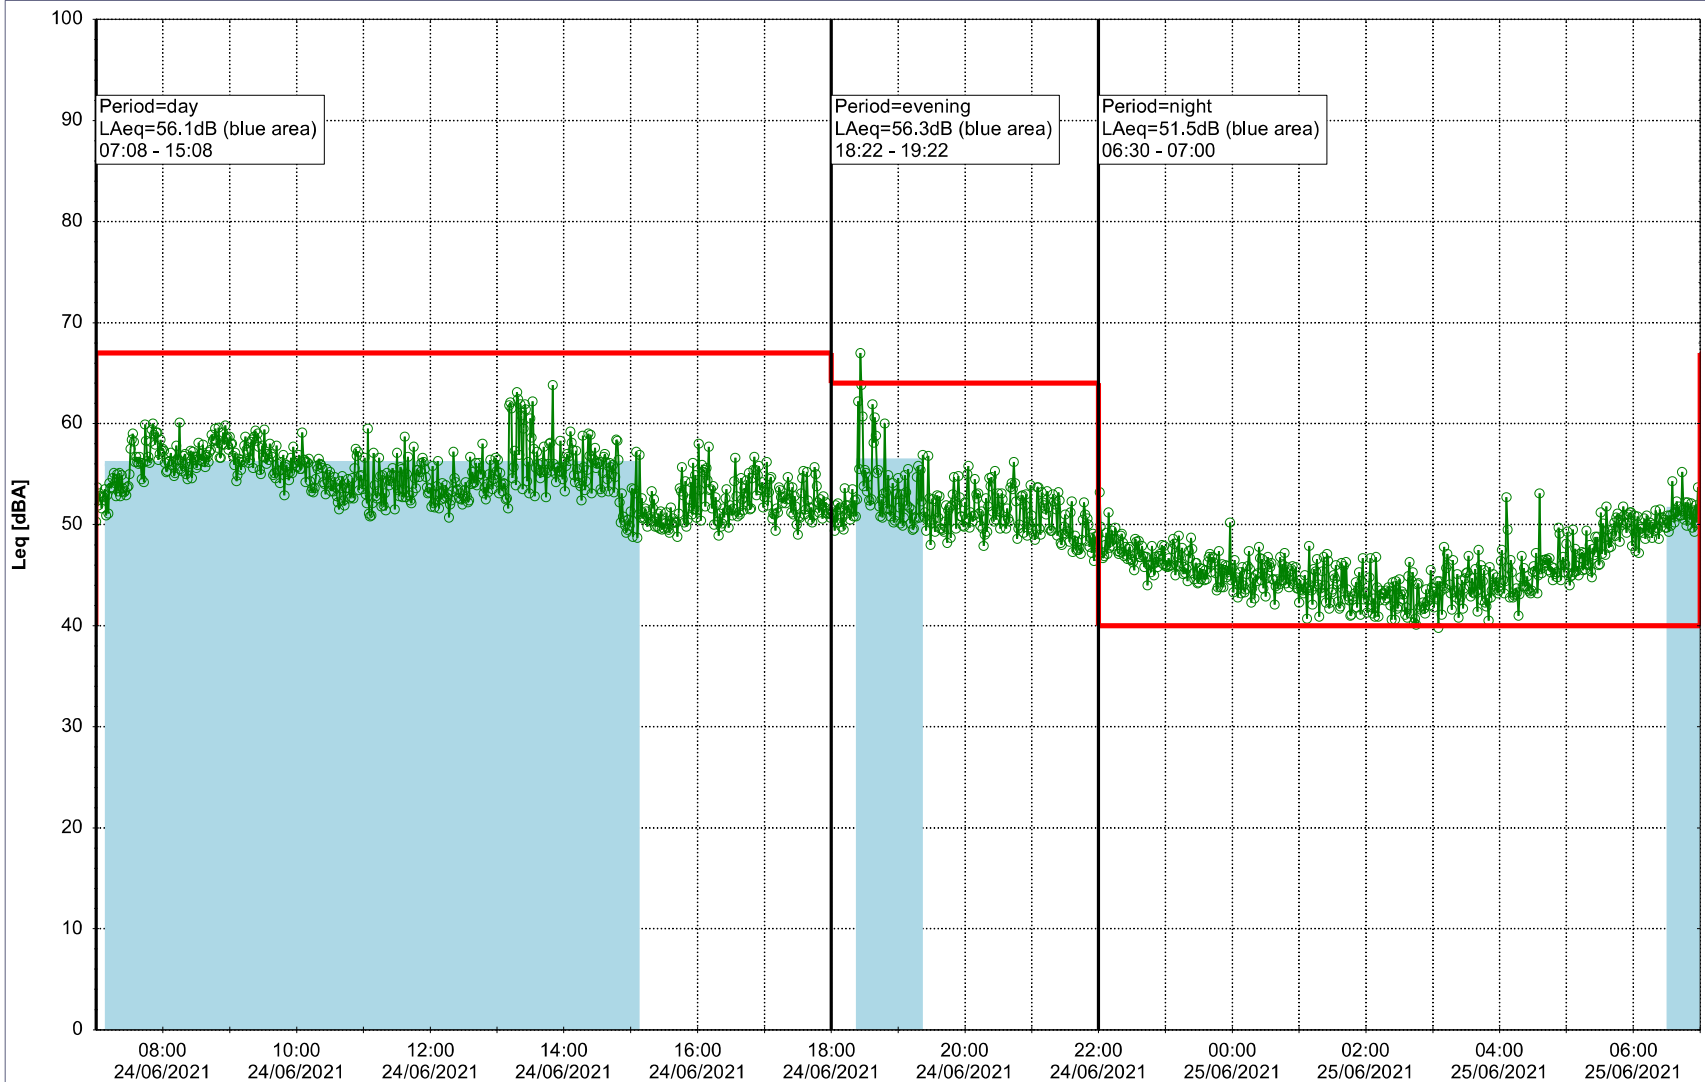

Plan View

Noise Time Related Diagram

23/06/2021
24/06/2021

○○○○ SLU_NS01

Project: Kronos Sydhavnen
Construction: Sluseholmen
Location: N-V

Plan View

Noise Time Related Diagram

24/06/2021
25/06/2021

○○○○ SLU_NS01

Remarks

...

Project: Kronos Sydhavnen
Construction: Sluseholmen
Location: N-V

Plan View

Remarks

...

Noise Time Related Diagram

25/06/2021
26/06/2021

SLU_NS01

Project: Kronos Sydhavnen
Construction: Sluseholmen
Location: N-V

Plan View

Noise Time Related Diagram

26/06/2021
27/06/2021

○○○○ SLU_NS01

Remarks

...

Project: Kronos Sydhavnen
Construction: Sluseholmen
Location: N-V

Plan View

Noise Time Related Diagram

27/06/2021
28/06/2021

○○○○ SLU_NS01