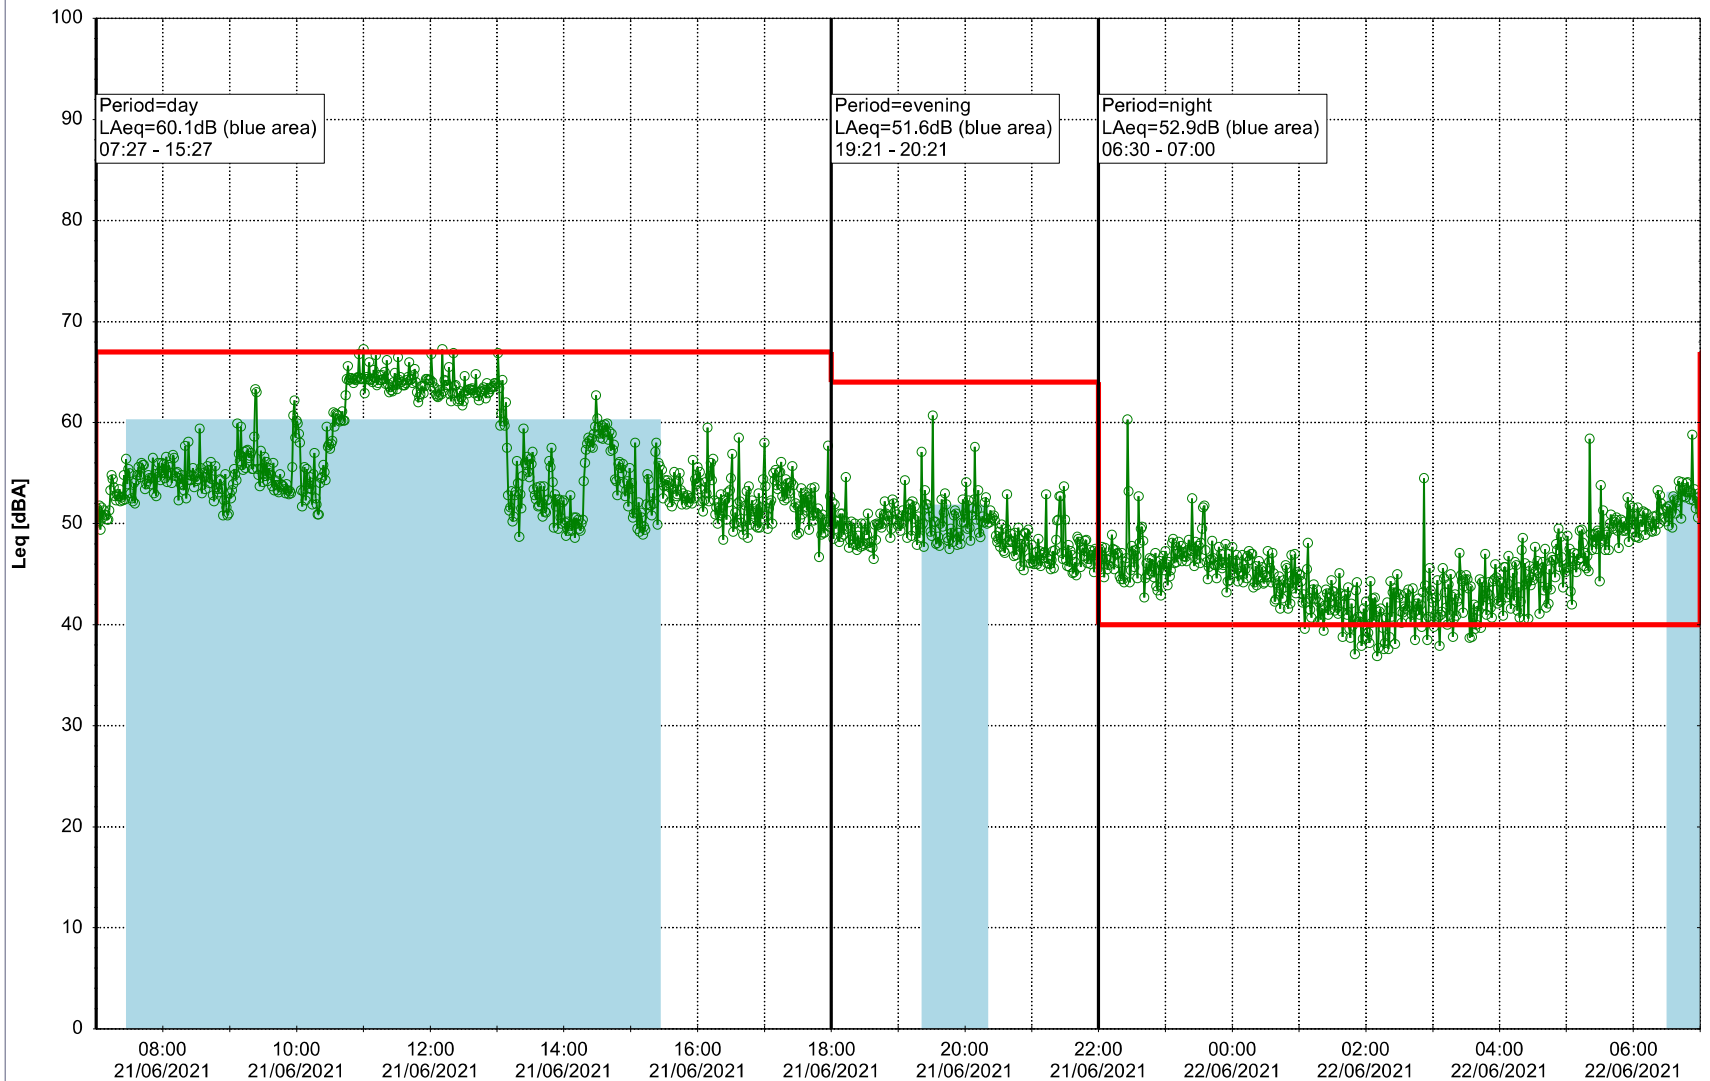

Project: Kronos Sydhavnen
Construction: Sluseholmen
Location: N-V

Plan View

0 5 10 15 20 [m]

Remarks

...

Noise Time Related Diagram

21/06/2021
22/06/2021

○○○○ SLU_NS01

Project: Kronos Sydhavnen
Construction: Sluseholmen
Location: N-V

Plan View

Remarks

...

Noise Time Related Diagram

22/06/2021
23/06/2021

○○○○ SLU_NS01

Project: Kronos Sydhavnen
Construction: Sluseholmen
Location: N-V

Plan View

Noise Time Related Diagram

23/06/2021
24/06/2021

○○○○ SLU_NS01

Project: Kronos Sydhavnen
Construction: Sluseholmen
Location: N-V

Plan View

Noise Time Related Diagram

24/06/2021
25/06/2021

...

Project: Kronos Sydhavnen
Construction: Sluseholmen
Location: N-V

Plan View

Noise Time Related Diagram

27/06/2021
28/06/2021

○○○○ SLU_NS01