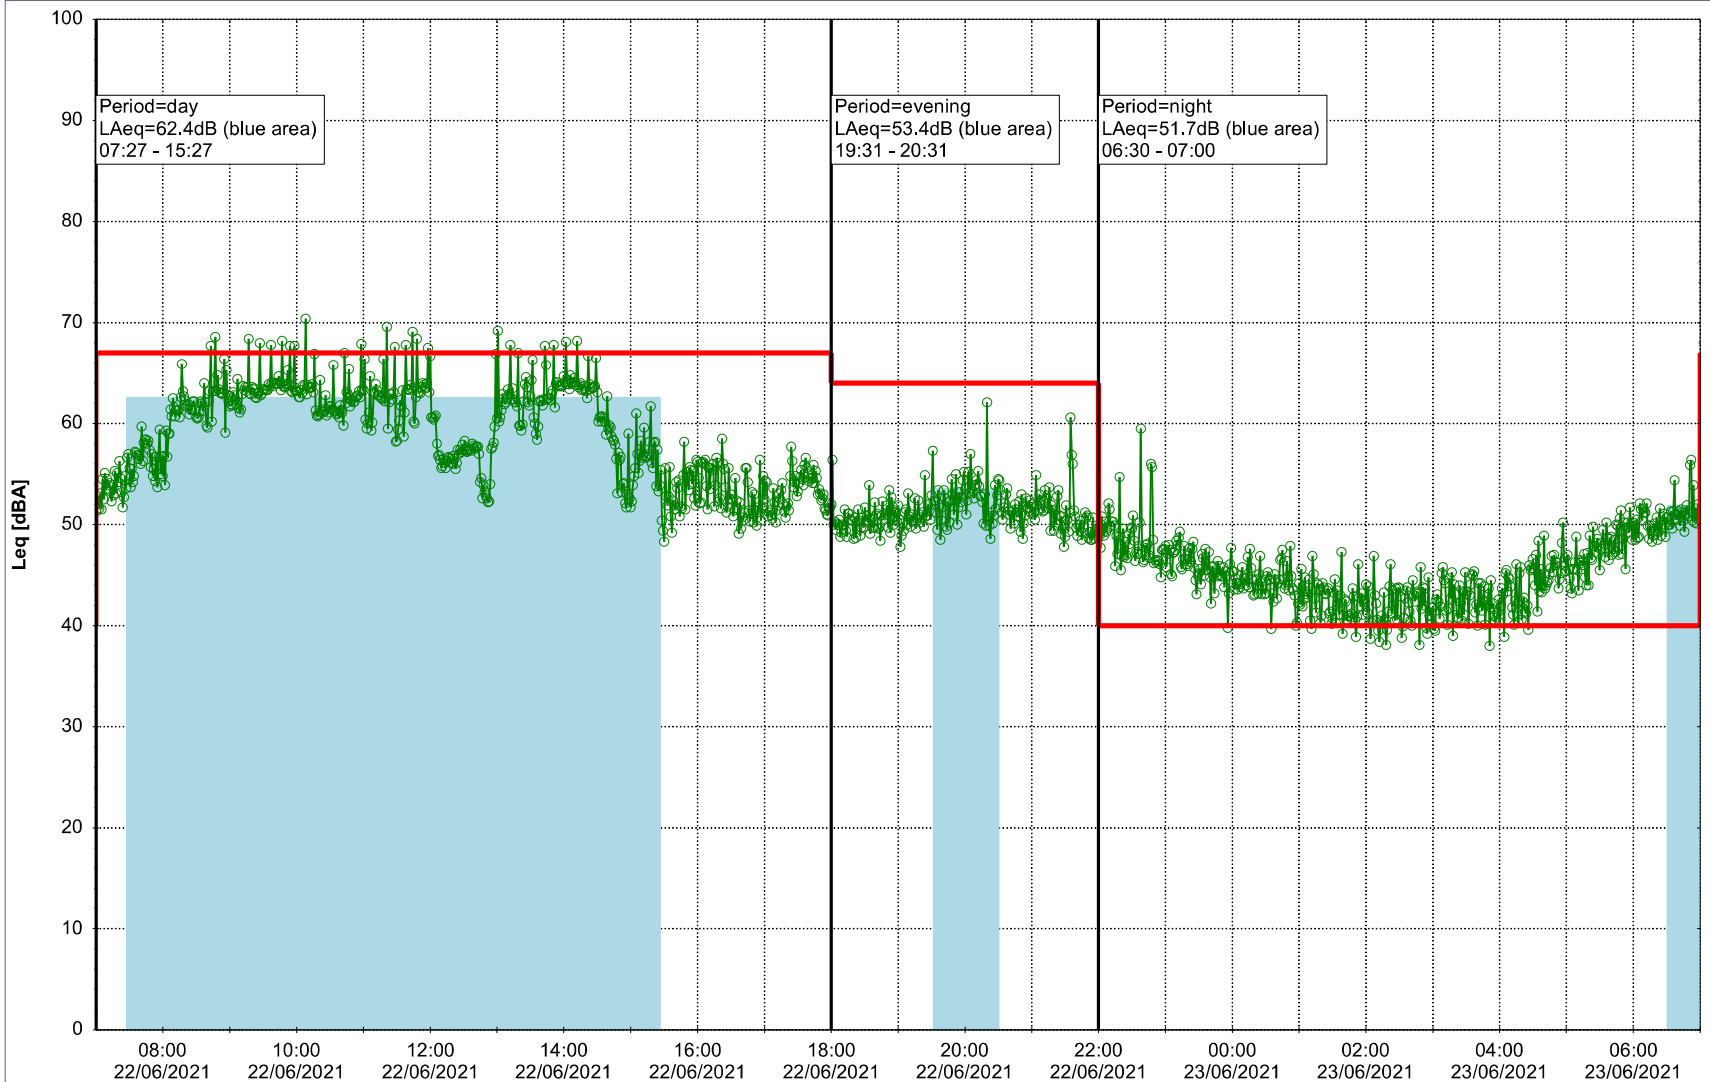

Project: Kronos Sydhavnen
Construction: Sluseholmen
Location: N-V

Plan View

Remarks

...

Noise Time Related Diagram

22/06/2021
23/06/2021

○○○○ SLU_NS01

Project: Kronos Sydhavnen
Construction: Sluseholmen
Location: N-V

Plan View

Noise Time Related Diagram

23/06/2021
24/06/2021

○○○○ SLU_NS01

Project: Kronos Sydhavnen
Construction: Sluseholmen
Location: N-V

Plan View

Noise Time Related Diagram

24/06/2021
25/06/2021

○○○○ SLU_NS01

Remarks

...

Project: Kronos Sydhavnen
Construction: Sluseholmen
Location: N-V

Plan View

Remarks

...

Noise Time Related Diagram

...

Project: Kronos Sydhavnen
Construction: Sluseholmen
Location: N-V

Plan View

Noise Time Related Diagram

27/06/2021
28/06/2021

○○○○ SLU_NS01