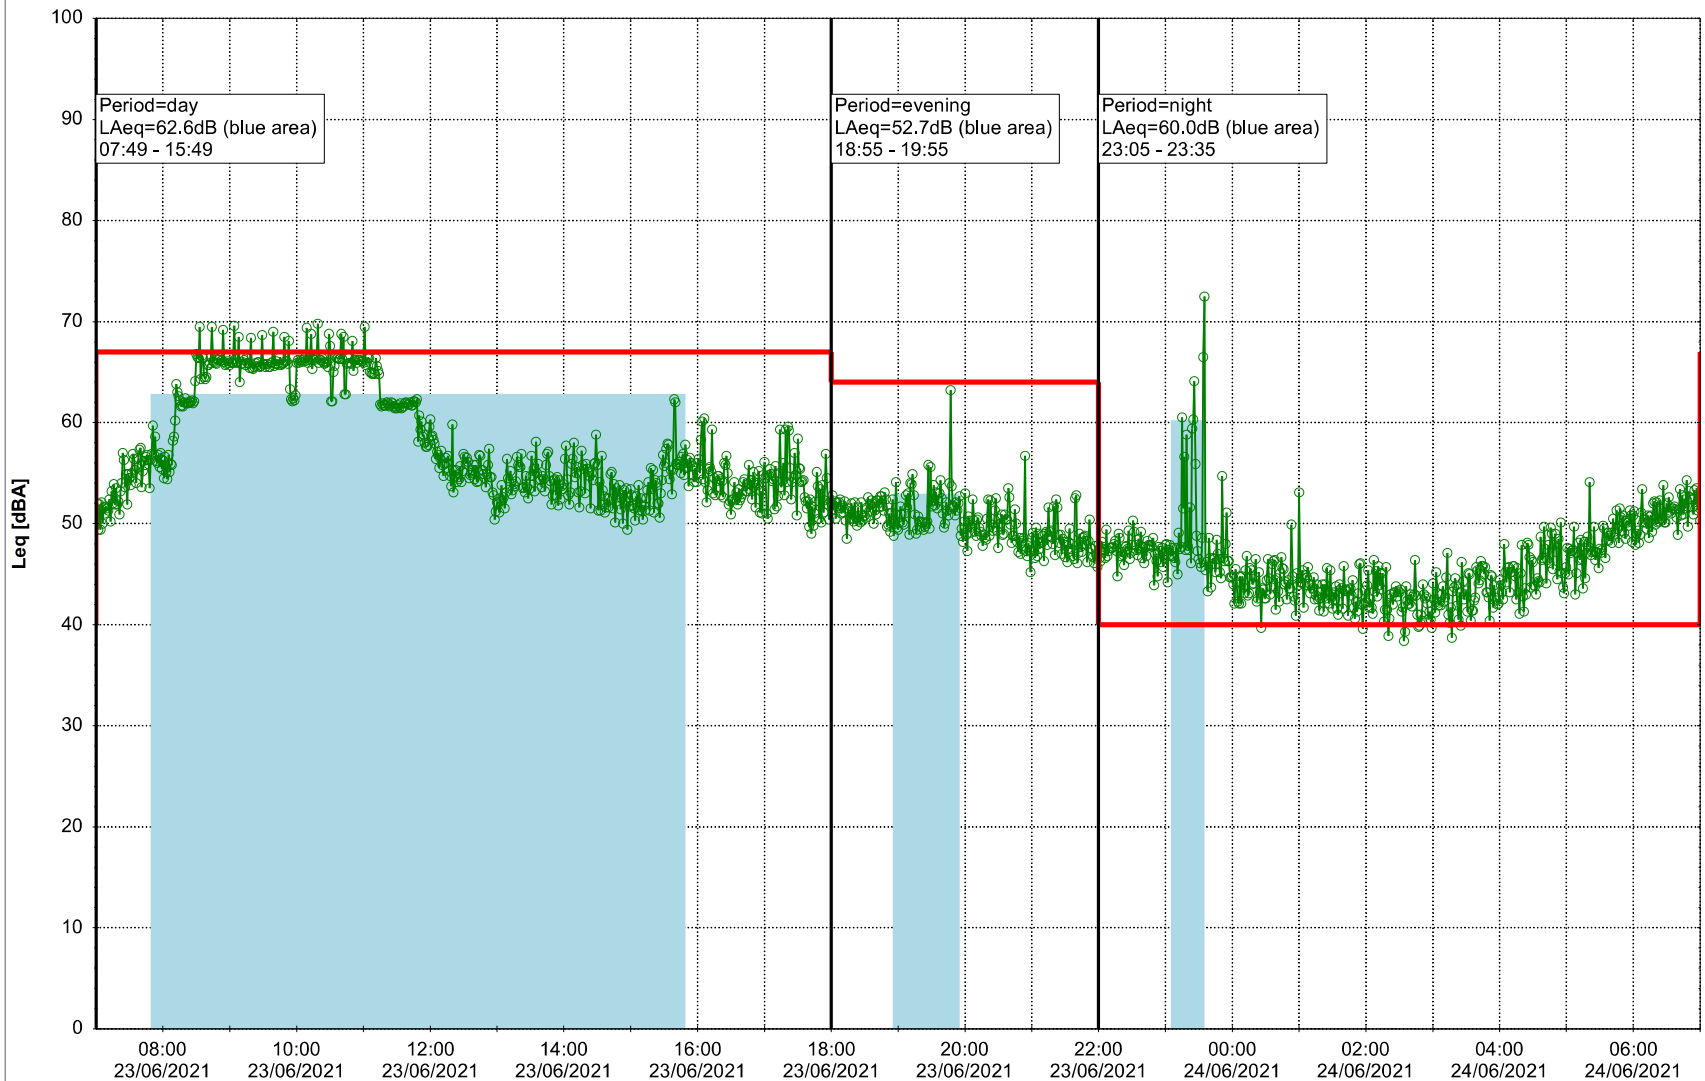

Project: Kronos Sydhavnen
Construction: Sluseholmen
Location: N-V

Plan View

Remarks

...

Noise Time Related Diagram

22/06/2021
23/06/2021

○○○○ SLU_NS01

Project: Kronos Sydhavnen
Construction: Sluseholmen
Location: N-V

Plan View

Noise Time Related Diagram

23/06/2021
24/06/2021

○○○○ SLU_NS01

Project: Kronos Sydhavnen
Construction: Sluseholmen
Location: N-V

Plan View

Noise Time Related Diagram

24/06/2021
25/06/2021

○○○○ SLU_NS01

Remarks

...

Project: Kronos Sydhavnen
Construction: Sluseholmen
Location: N-V

Plan View

Remarks

...

Noise Time Related Diagram

...

Project: Kronos Sydhavnen
Construction: Sluseholmen
Location: N-V

Plan View

Noise Time Related Diagram

27/06/2021
28/06/2021

○○○○ SLU_NS01