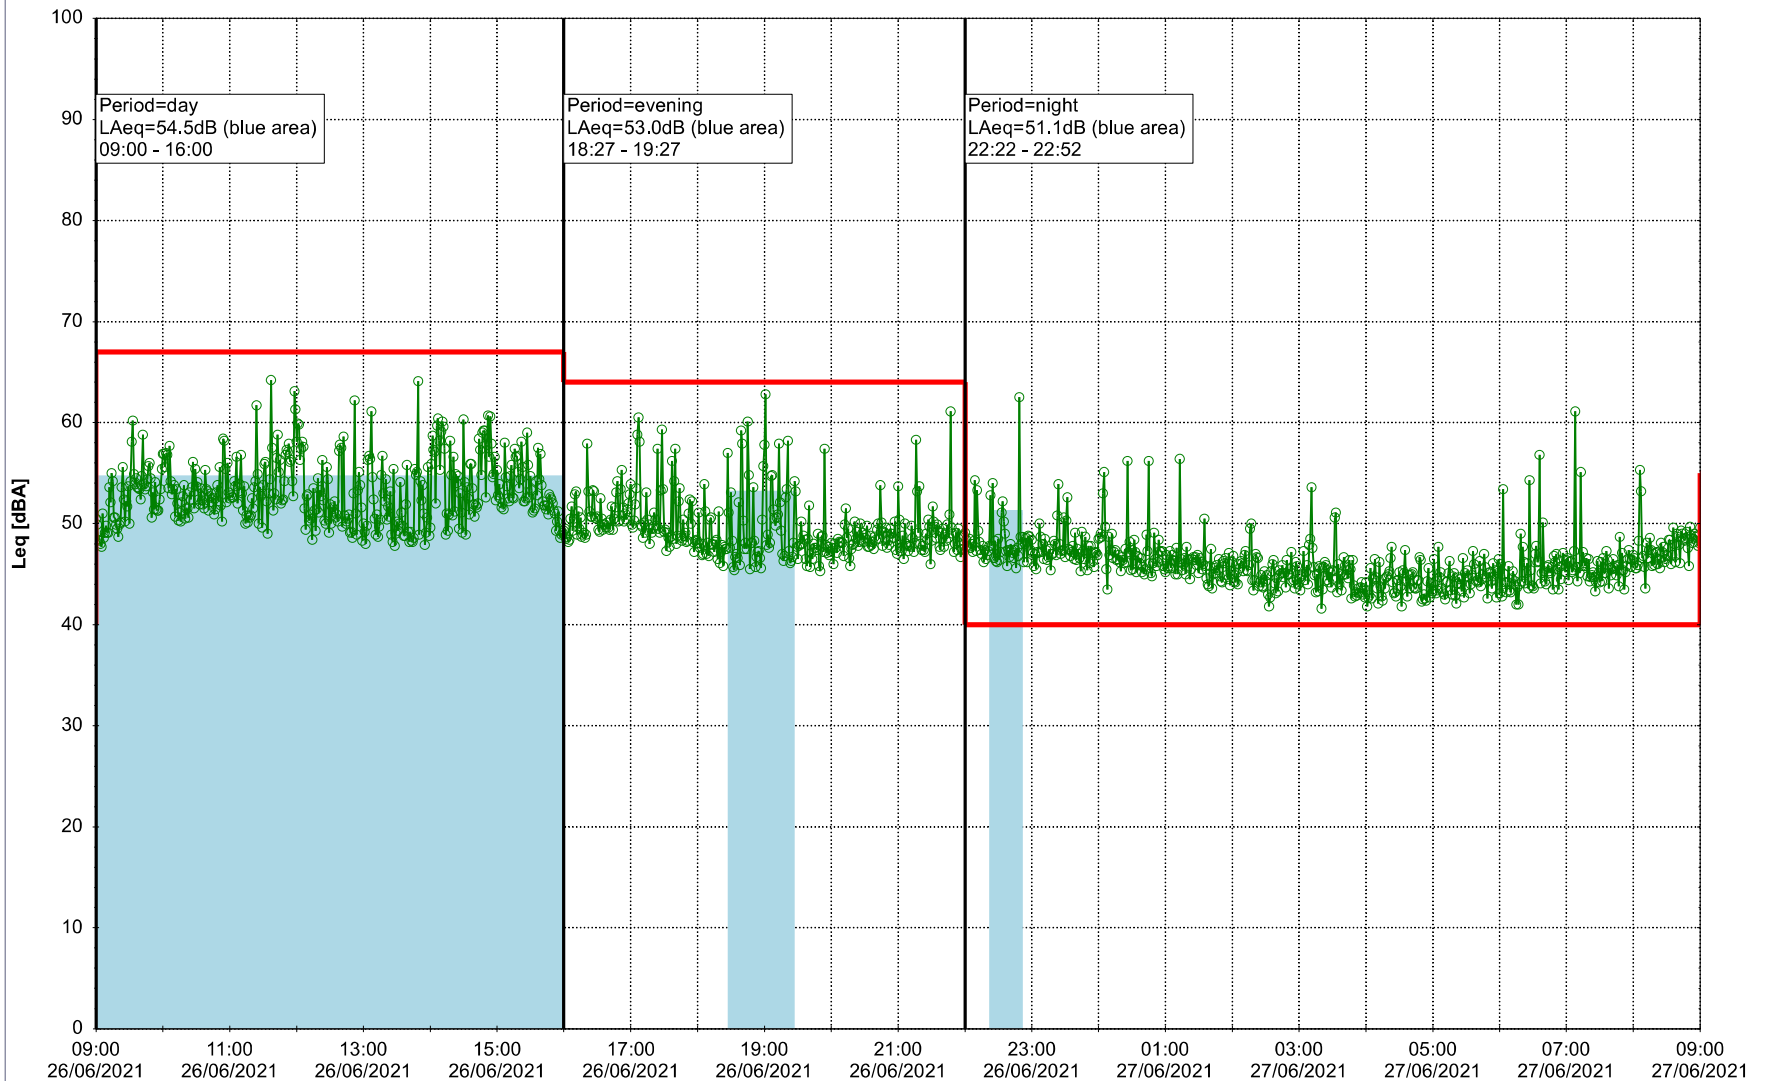

25/06/2021
26/06/2021

SLU_NS01

Project: Kronos Sydhavnen
Construction: Sluseholmen
Location: N-V

Plan View

Noise Time Related Diagram

26/06/2021
27/06/2021

○○○○ SLU_NS01

Remarks

...

Project: Kronos Sydhavnen
Construction: Sluseholmen
Location: N-V

Plan View

Noise Time Related Diagram

27/06/2021
28/06/2021

○○○○ SLU_NS01