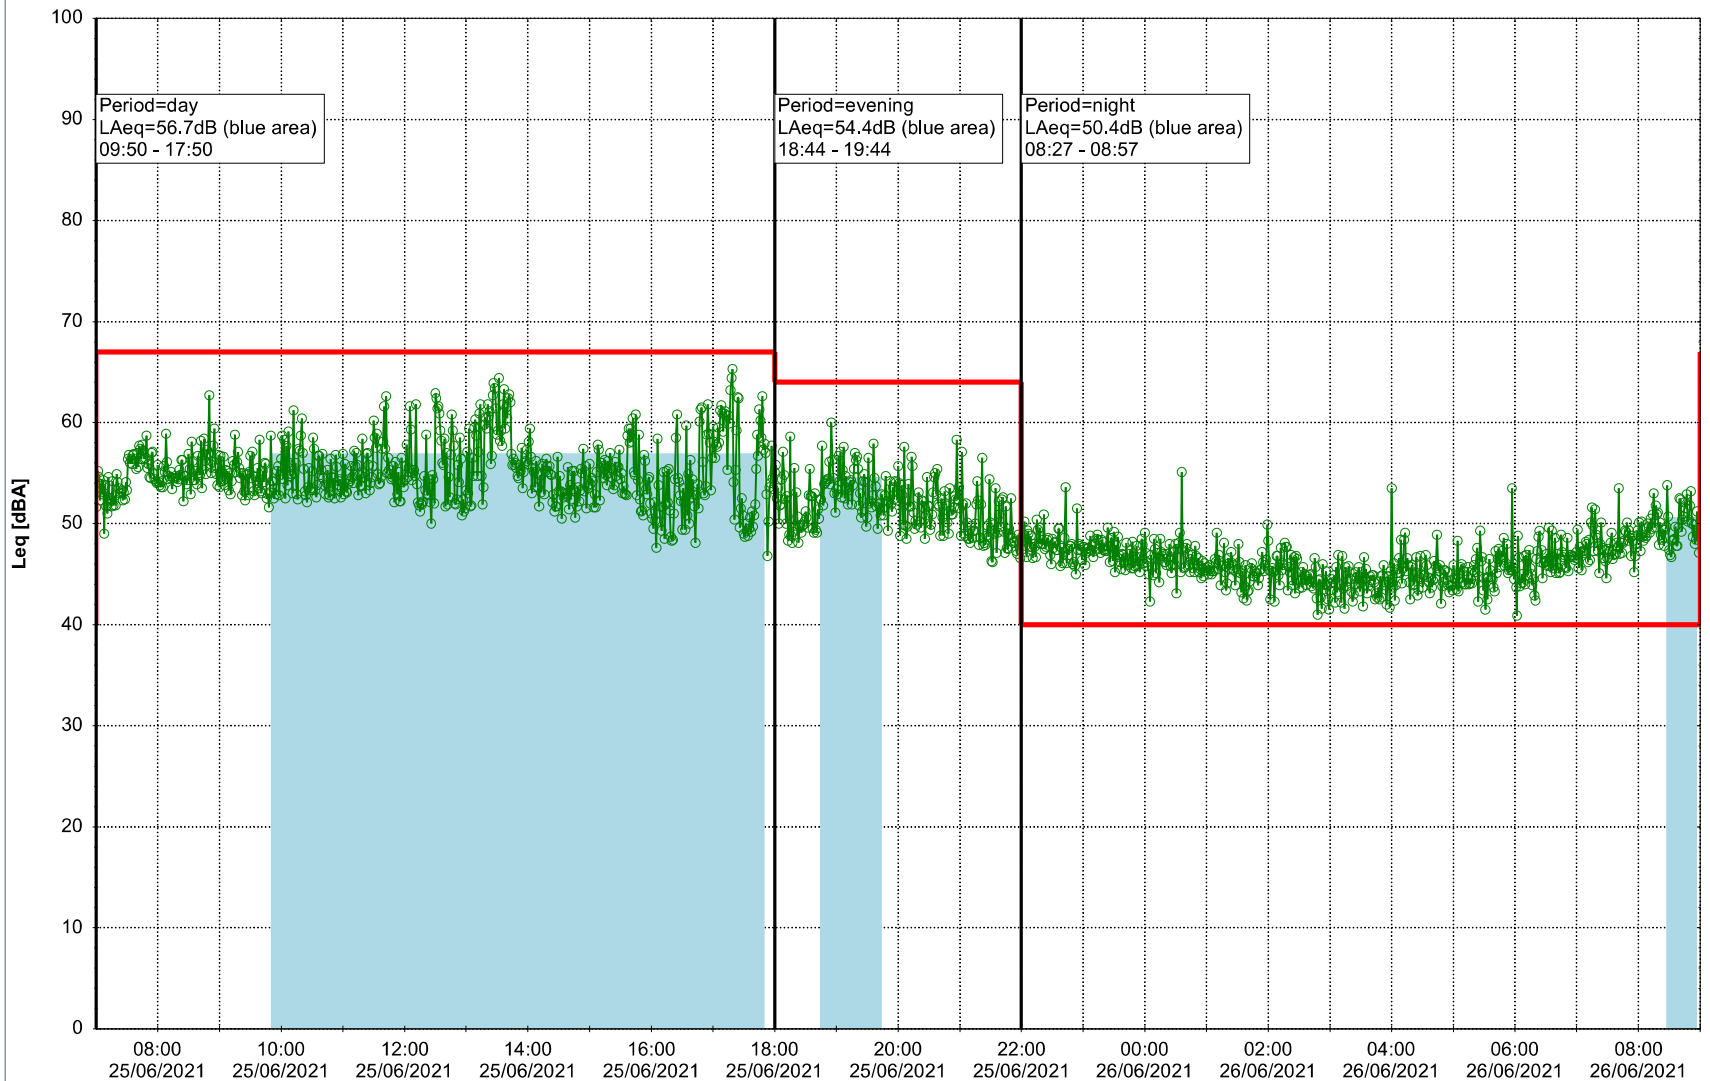

Plan View

Noise Time Related Diagram

23/06/2021
24/06/2021

○○○○ SLU_NS01

Project: Kronos Sydhavnen
Construction: Sluseholmen
Location: N-V

Plan View

Noise Time Related Diagram

24/06/2021
25/06/2021

○○○○ SLU_NS01

Remarks

...

Project: Kronos Sydhavnen
Construction: Sluseholmen
Location: N-V

Plan View

Remarks

...

Noise Time Related Diagram

25/06/2021
26/06/2021

SLU_NS01

Project: Kronos Sydhavnen
Construction: Sluseholmen
Location: N-V

Plan View

Noise Time Related Diagram

26/06/2021
27/06/2021

○○○○ SLU_NS01

Remarks

...

Project: Kronos Sydhavnen
Construction: Sluseholmen
Location: N-V

Plan View

Noise Time Related Diagram

27/06/2021
28/06/2021

○○○○ SLU_NS01