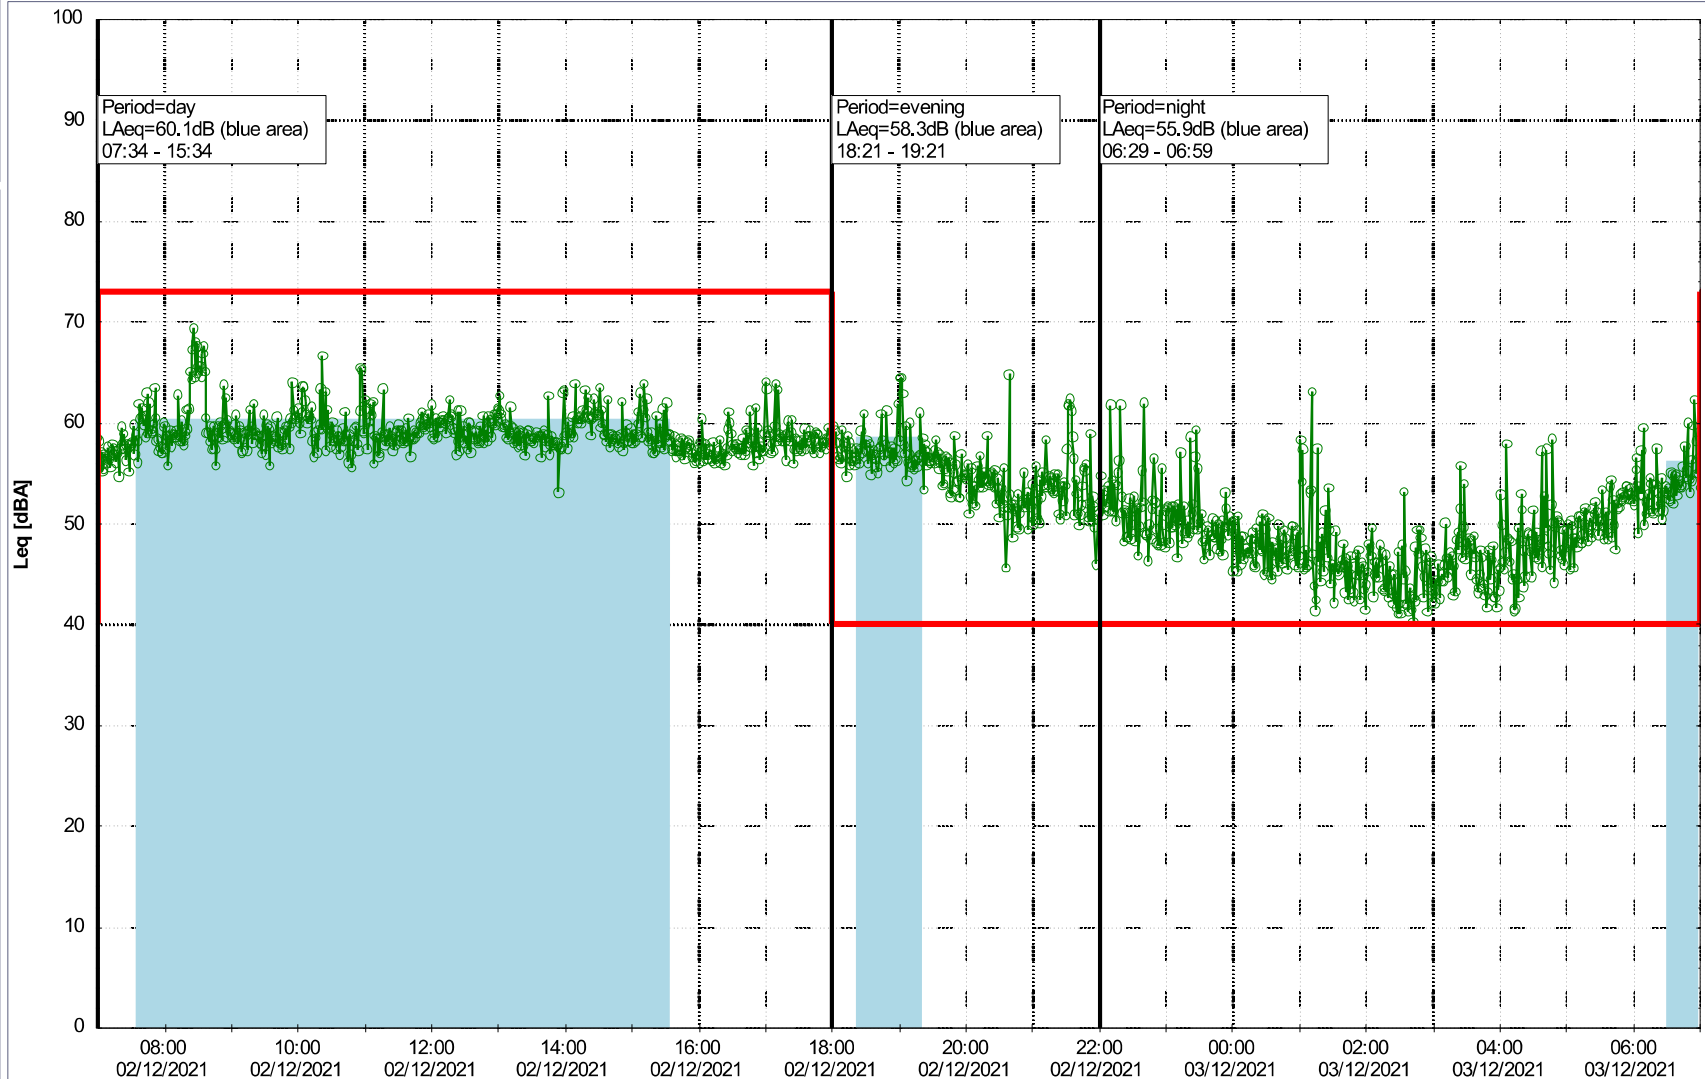

01/12/2021
02/12/2021

○○○○ HOL_NS01

Remarks

...

Project: Kronos Sydhavnen
Construction: Havneholmen
Location: N-V

Plan View

Remarks

...

Noise Time Related Diagram

02/12/2021
03/12/2021

o o o o HOL_NS01

Project: Kronos Sydhavnen
Construction: Havneholmen
Location: N-V

Plan View

Remarks

...

Noise Time Related Diagram

03/12/2021
04/12/2021

o o o o HOL_NS01

Project: Kronos Sydhavnen
Construction: Havneholmen
Location: N-V

Plan View

Remarks

...

Noise Time Related Diagram

04/12/2021
05/12/2021

o o o o HOL_NS01

Project: Kronos Sydhavnen
Construction: Havneholmen
Location: N-V

Plan View

Remarks

...

Noise Time Related Diagram

05/12/2021
06/12/2021

○○○ HOL_NS01