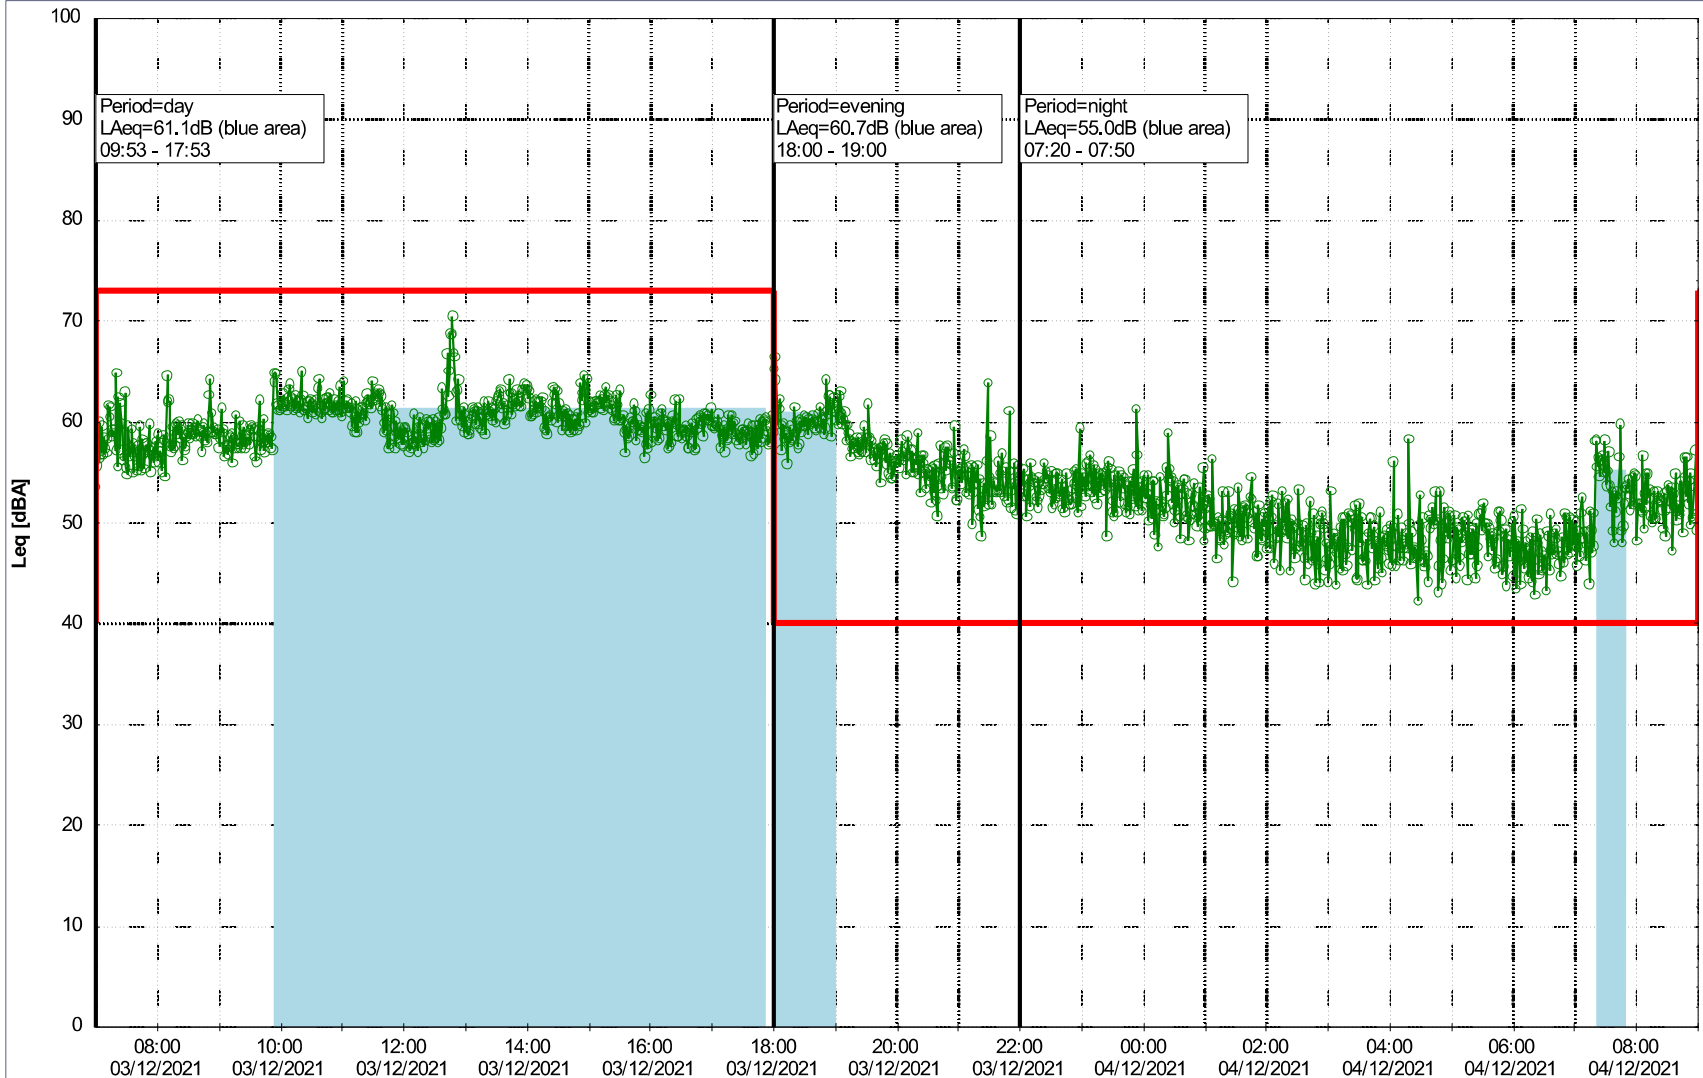

Noise Time Related Diagram

02/12/2021
03/12/2021

o o o o HOL_NS01

Project: Kronos Sydhavnen
Construction: Havneholmen
Location: N-V

Plan View

Remarks

...

Noise Time Related Diagram

03/12/2021
04/12/2021

o o o o HOL_NS01

Project: Kronos Sydhavnen
Construction: Havneholmen
Location: N-V

Plan View

Remarks

...

Noise Time Related Diagram

04/12/2021
05/12/2021

o o o o HOL_NS01

Project: Kronos Sydhavnen
Construction: Havneholmen
Location: N-V

Plan View

Remarks

...

Noise Time Related Diagram

05/12/2021
06/12/2021

○○○ HOL_NS01