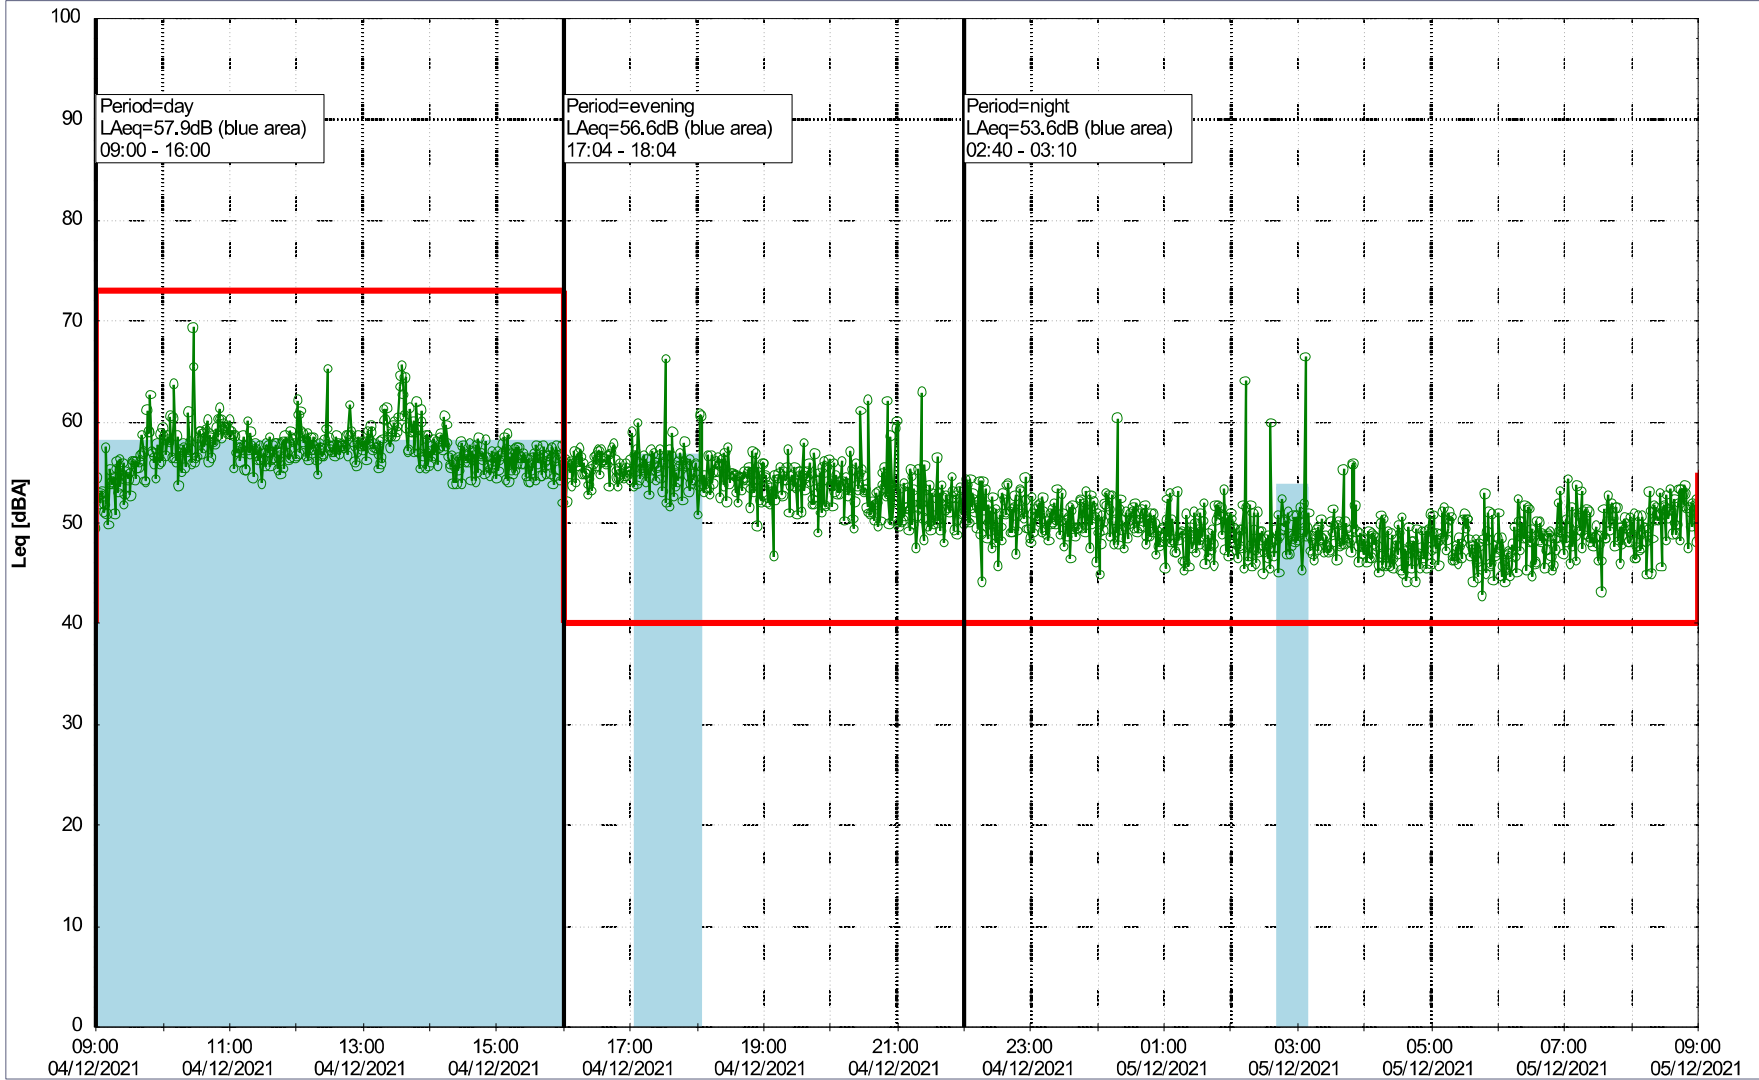

Noise Time Related Diagram

02/12/2021
03/12/2021

o o o o HOL_NS01

Project: Kronos Sydhavnen
Construction: Havneholmen
Location: N-V

Plan View

Remarks

...

Noise Time Related Diagram

03/12/2021
04/12/2021

o o o o HOL_NS01

Project: Kronos Sydhavnen
Construction: Havneholmen
Location: N-V

Plan View

Remarks

...

Noise Time Related Diagram

04/12/2021
05/12/2021

o o o o HOL_NS01

Project: Kronos Sydhavnen
Construction: Havneholmen
Location: N-V

Plan View

Remarks

...

Noise Time Related Diagram

05/12/2021
06/12/2021

○○○ HOL_NS01