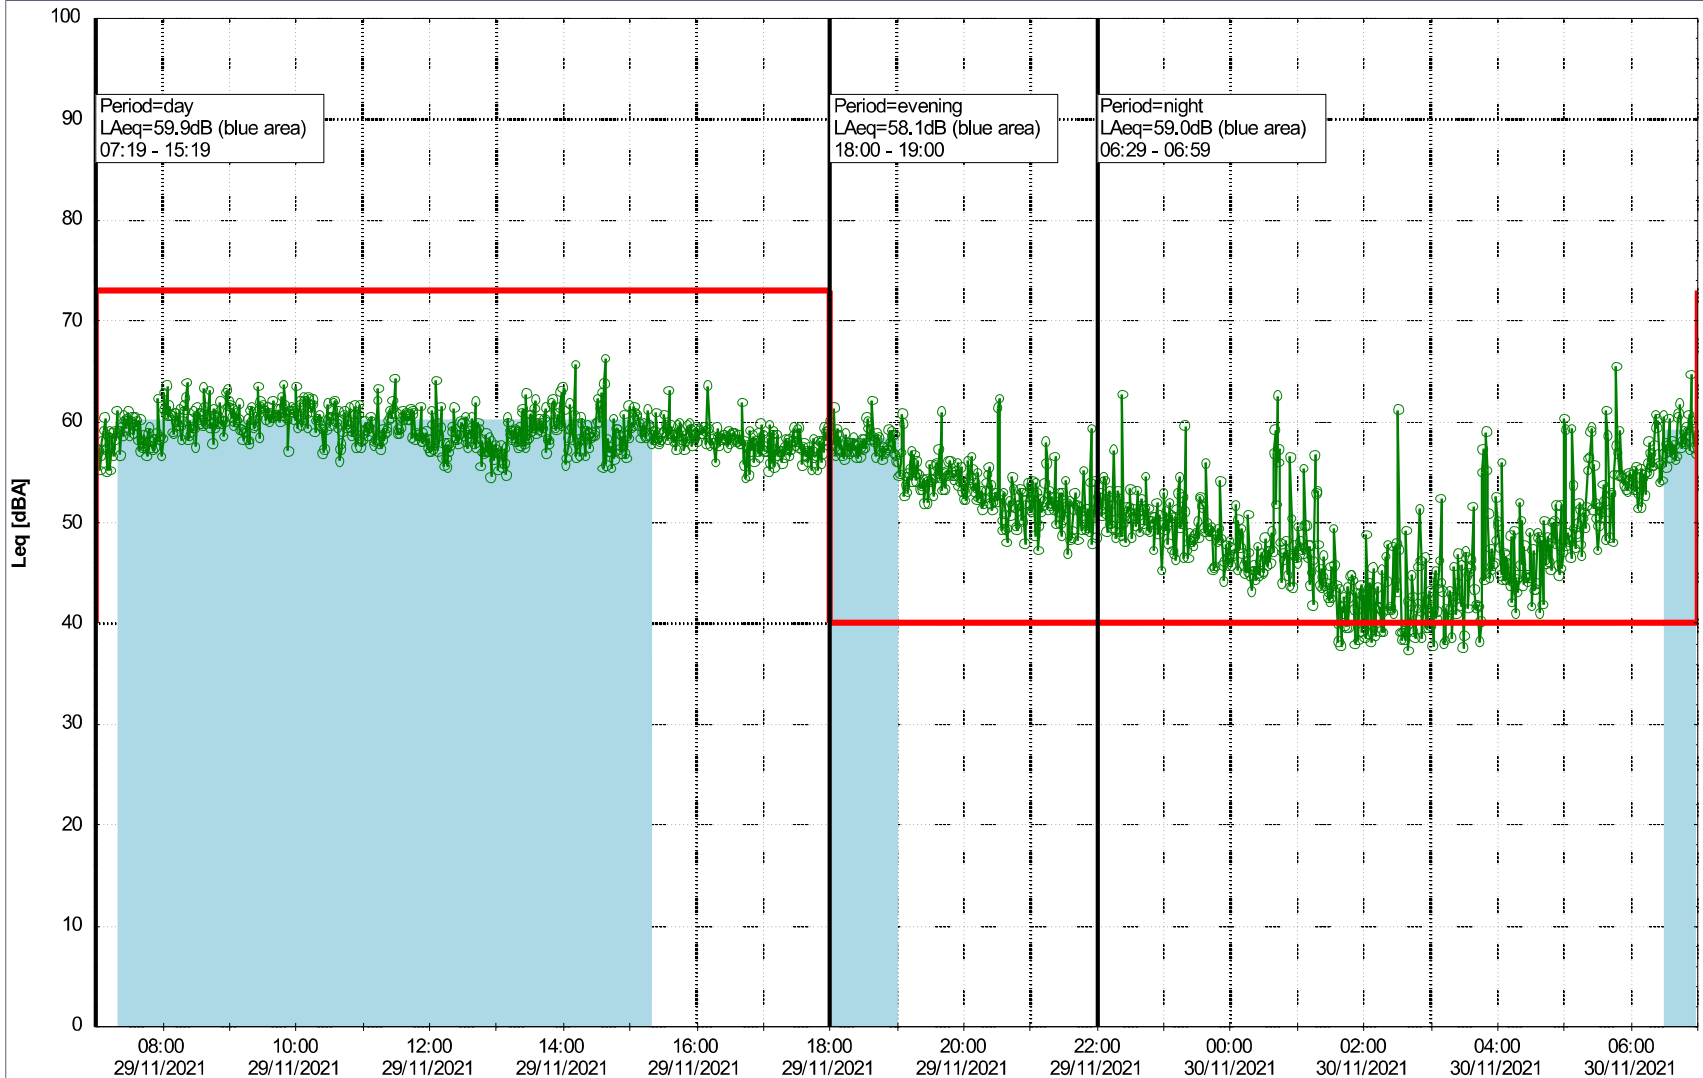

Project: Kronos Sydhavnen
Construction: Havneholmen
Location: N-V

Plan View

Noise Time Related Diagram

29/11/2021
30/11/2021

○○○○ HOL_NS01

Project: Kronos Sydhavnen
Construction: Havneholmen
Location: N-V

Plan View

Remarks

...

Noise Time Related Diagram

30/11/2021
01/12/2021

o o o o HOL_NS01

Project: Kronos Sydhavnen
Construction: Havneholmen
Location: N-V

Plan View

Noise Time Related Diagram

Noise Time Related Diagram

02/12/2021
03/12/2021

o o o o HOL_NS01

Project: Kronos Sydhavnen
Construction: Havneholmen
Location: N-V

Plan View

Remarks

...

Noise Time Related Diagram

03/12/2021
04/12/2021

o o o o HOL_NS01

Project: Kronos Sydhavnen
Construction: Havneholmen
Location: N-V

Plan View

Remarks

...

Noise Time Related Diagram

04/12/2021
05/12/2021