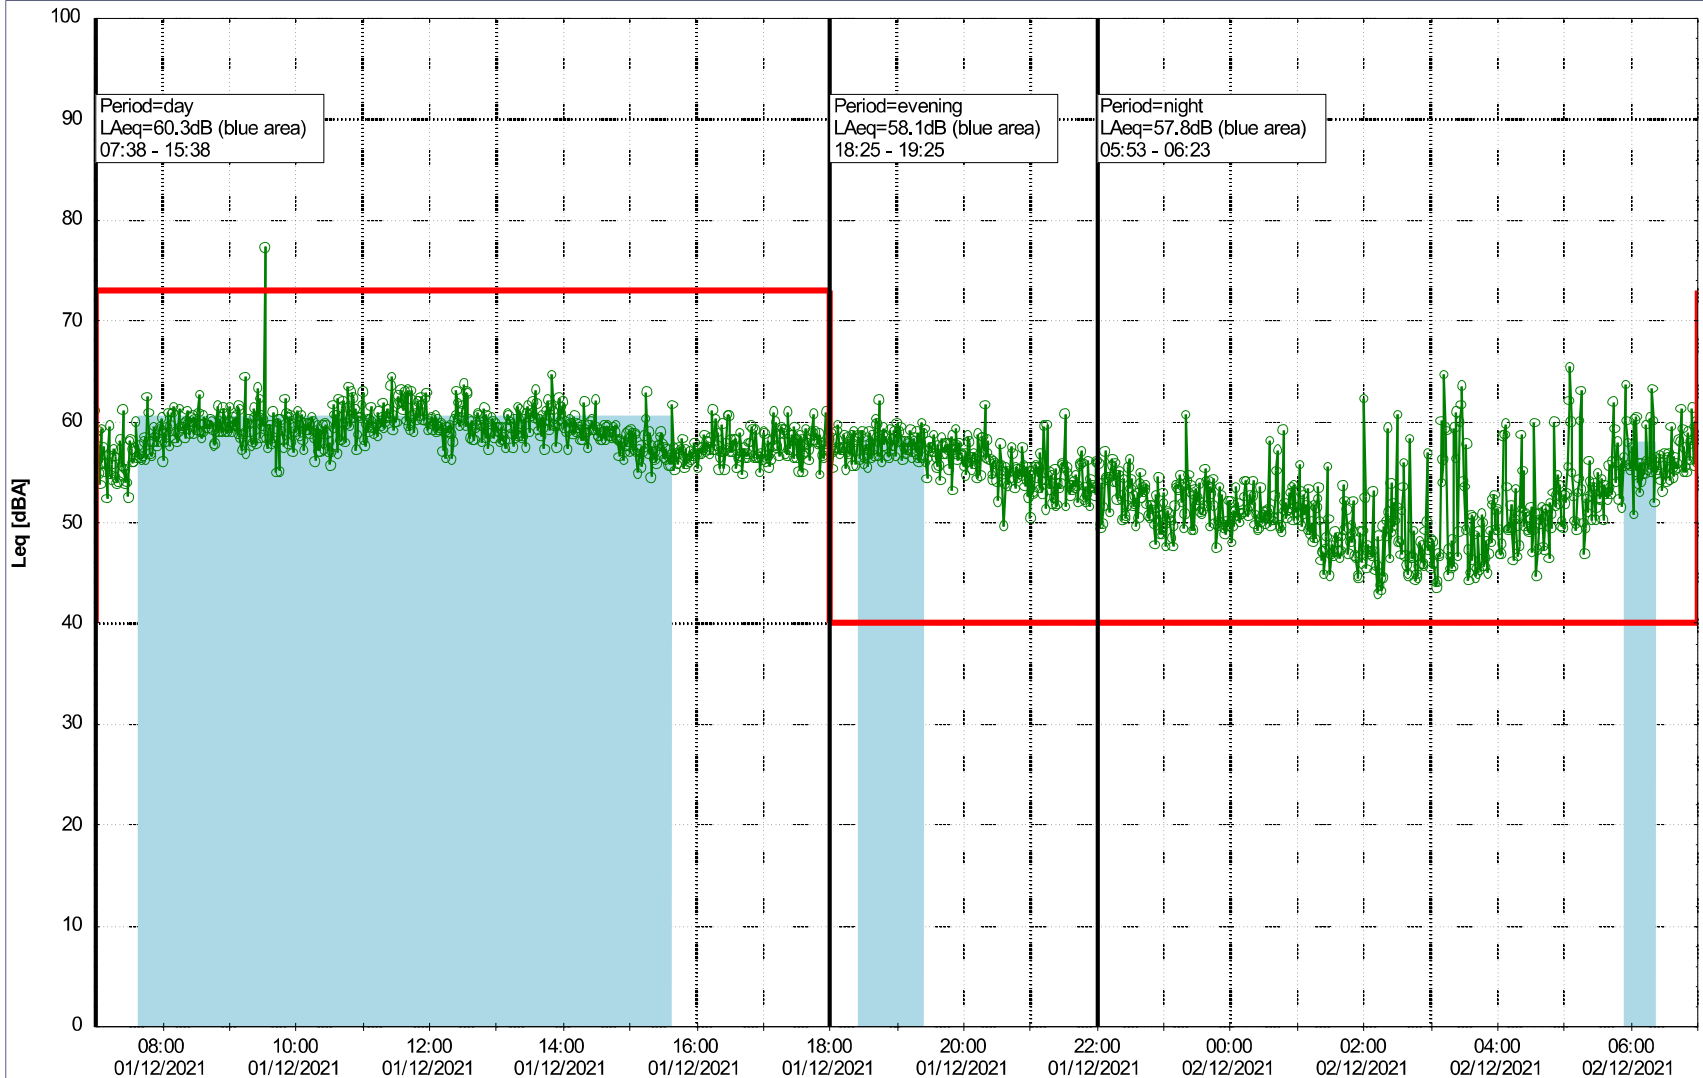

Noise Time Related Diagram

01/12/2021
02/12/2021

○○○○ HOL_NS01