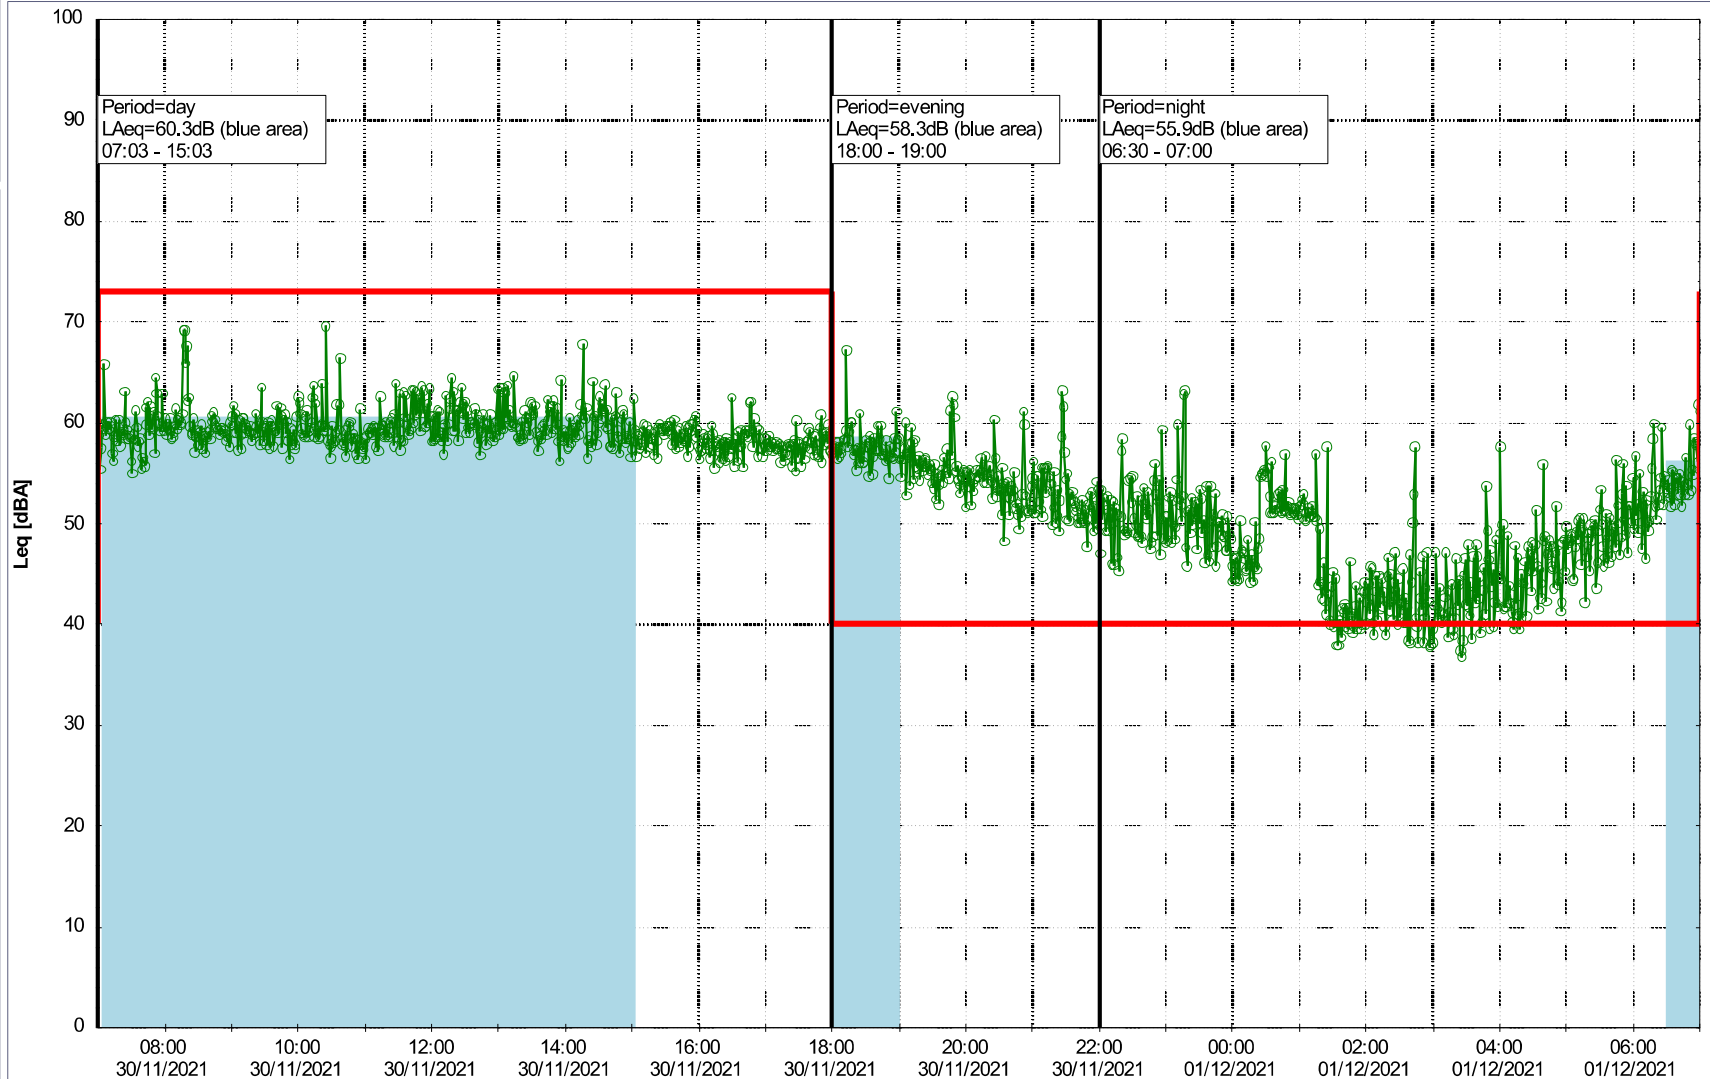

Project: Kronos Sydhavnen
Construction: Havneholmen
Location: N-V

Plan View

Noise Time Related Diagram

29/11/2021
30/11/2021

○○○○ HOL_NS01

Project: Kronos Sydhavnen
Construction: Havneholmen
Location: N-V

Plan View

Remarks

...

Noise Time Related Diagram

30/11/2021
01/12/2021

o o o o HOL_NS01

Project: Kronos Sydhavnen
Construction: Havneholmen
Location: N-V

Plan View

Noise Time Related Diagram

Noise Time Related Diagram

02/12/2021
03/12/2021

o o o o HOL_NS01

Project: Kronos Sydhavnen
Construction: Havneholmen
Location: N-V

Plan View

Remarks

...

Noise Time Related Diagram

03/12/2021
04/12/2021

o o o o HOL_NS01

Project: Kronos Sydhavnen
Construction: Havneholmen
Location: N-V

Plan View

Remarks

...

Noise Time Related Diagram

04/12/2021
05/12/2021