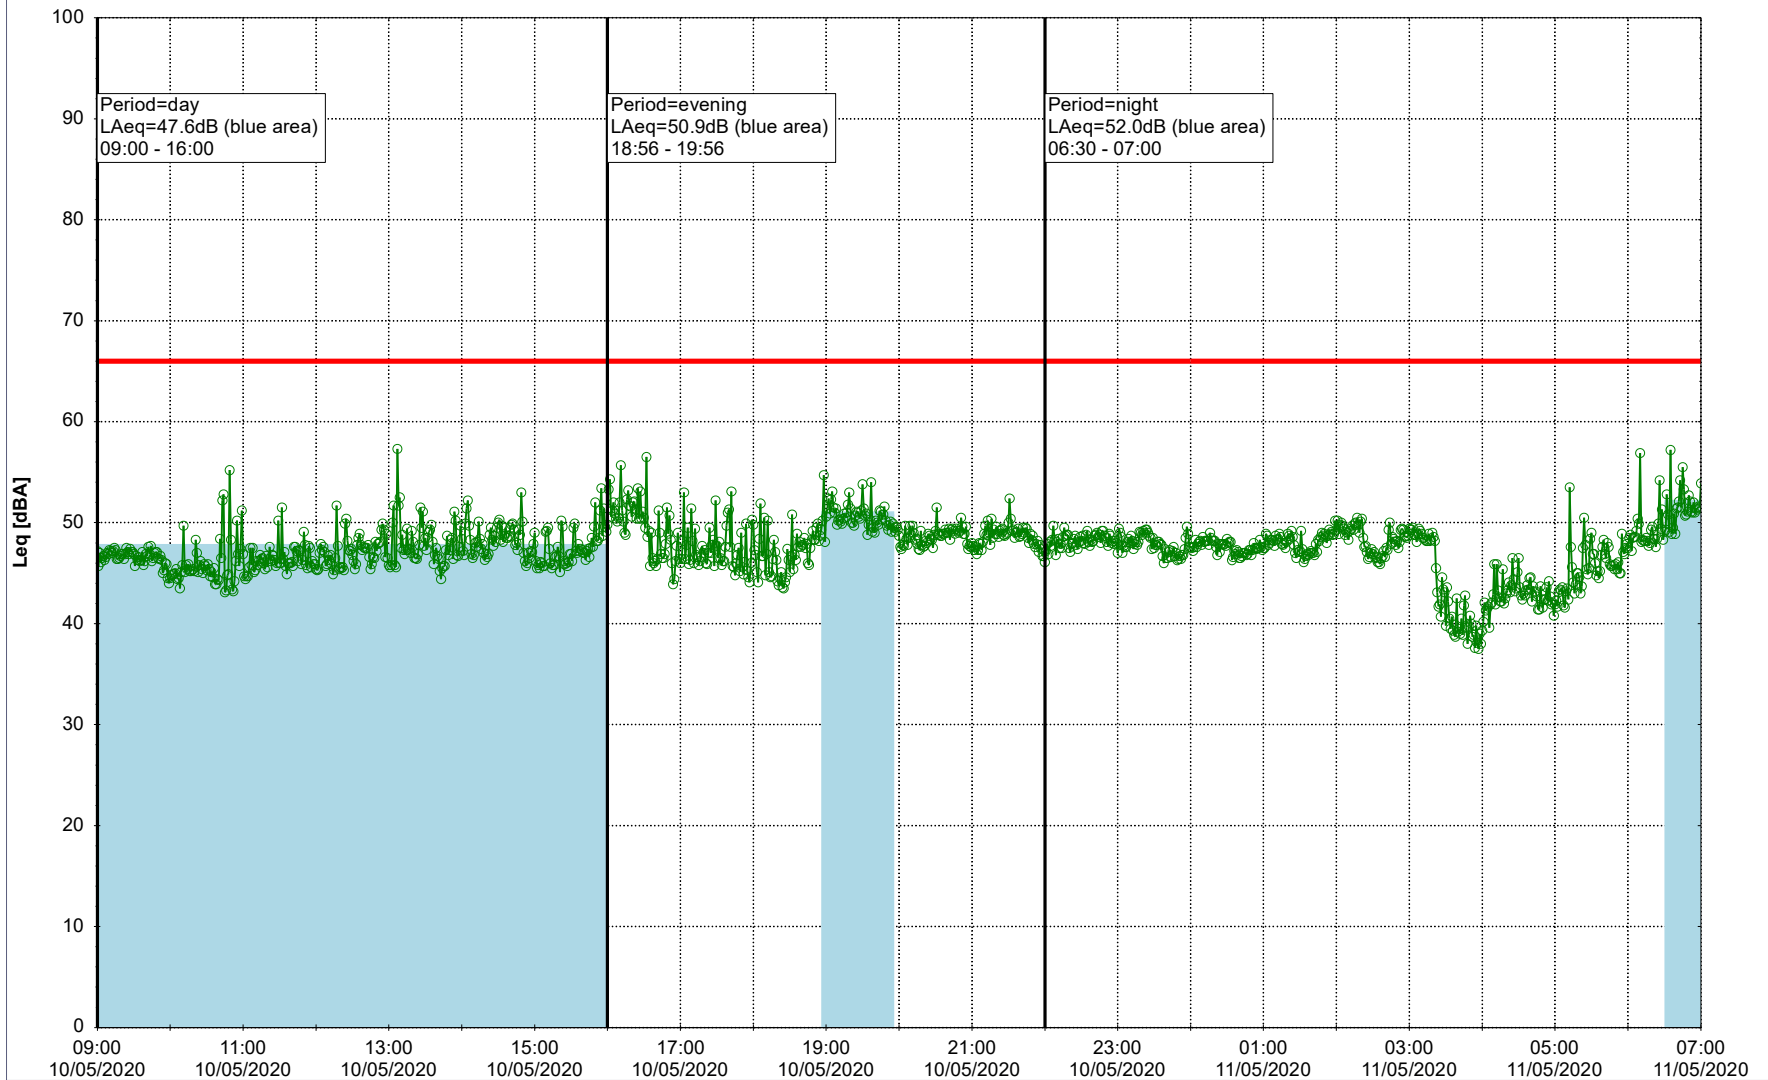

Noise Time Related Diagram

10/05/2020
11/05/2020

○○○○ EBR-OVK_NS01