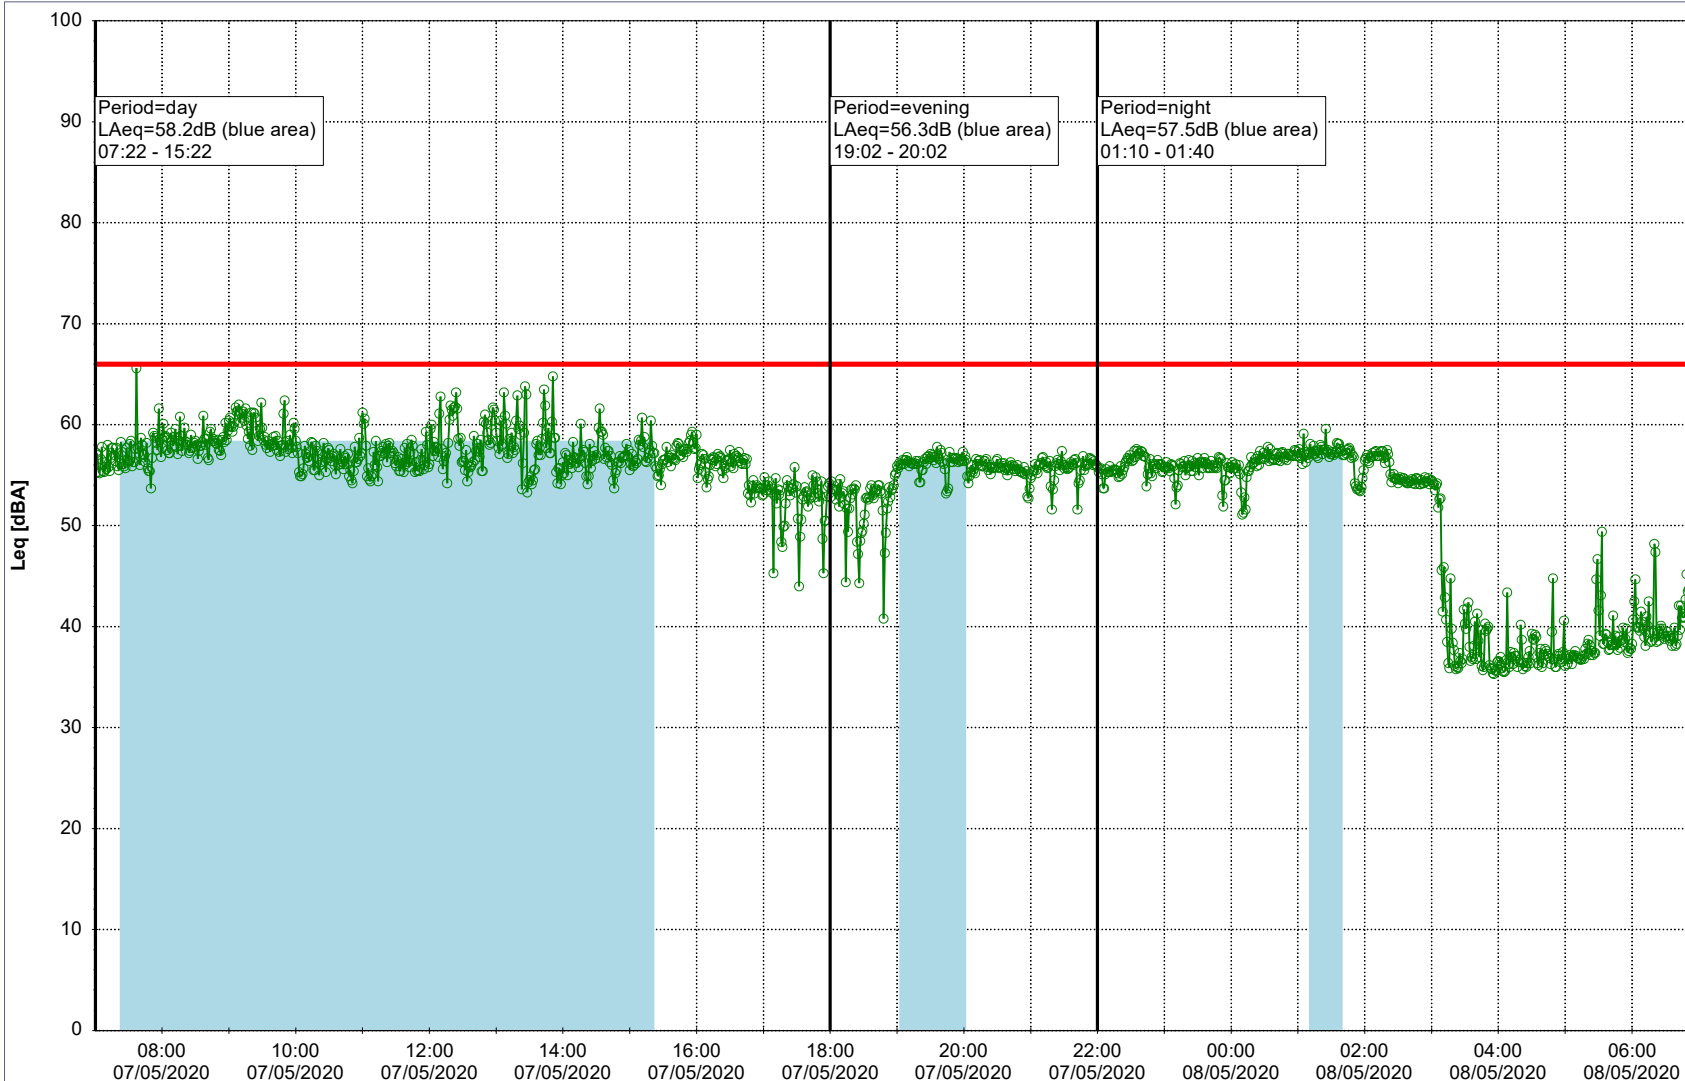

Project: Kronos Sydhavnen
Construction: Enghave Brygge
Location: N-V

Plan View

Remarks

- Ørsted Værket

Noise Time Related Diagram

07/05/2020
08/05/2020

○○○ EBR-OVK_NS02