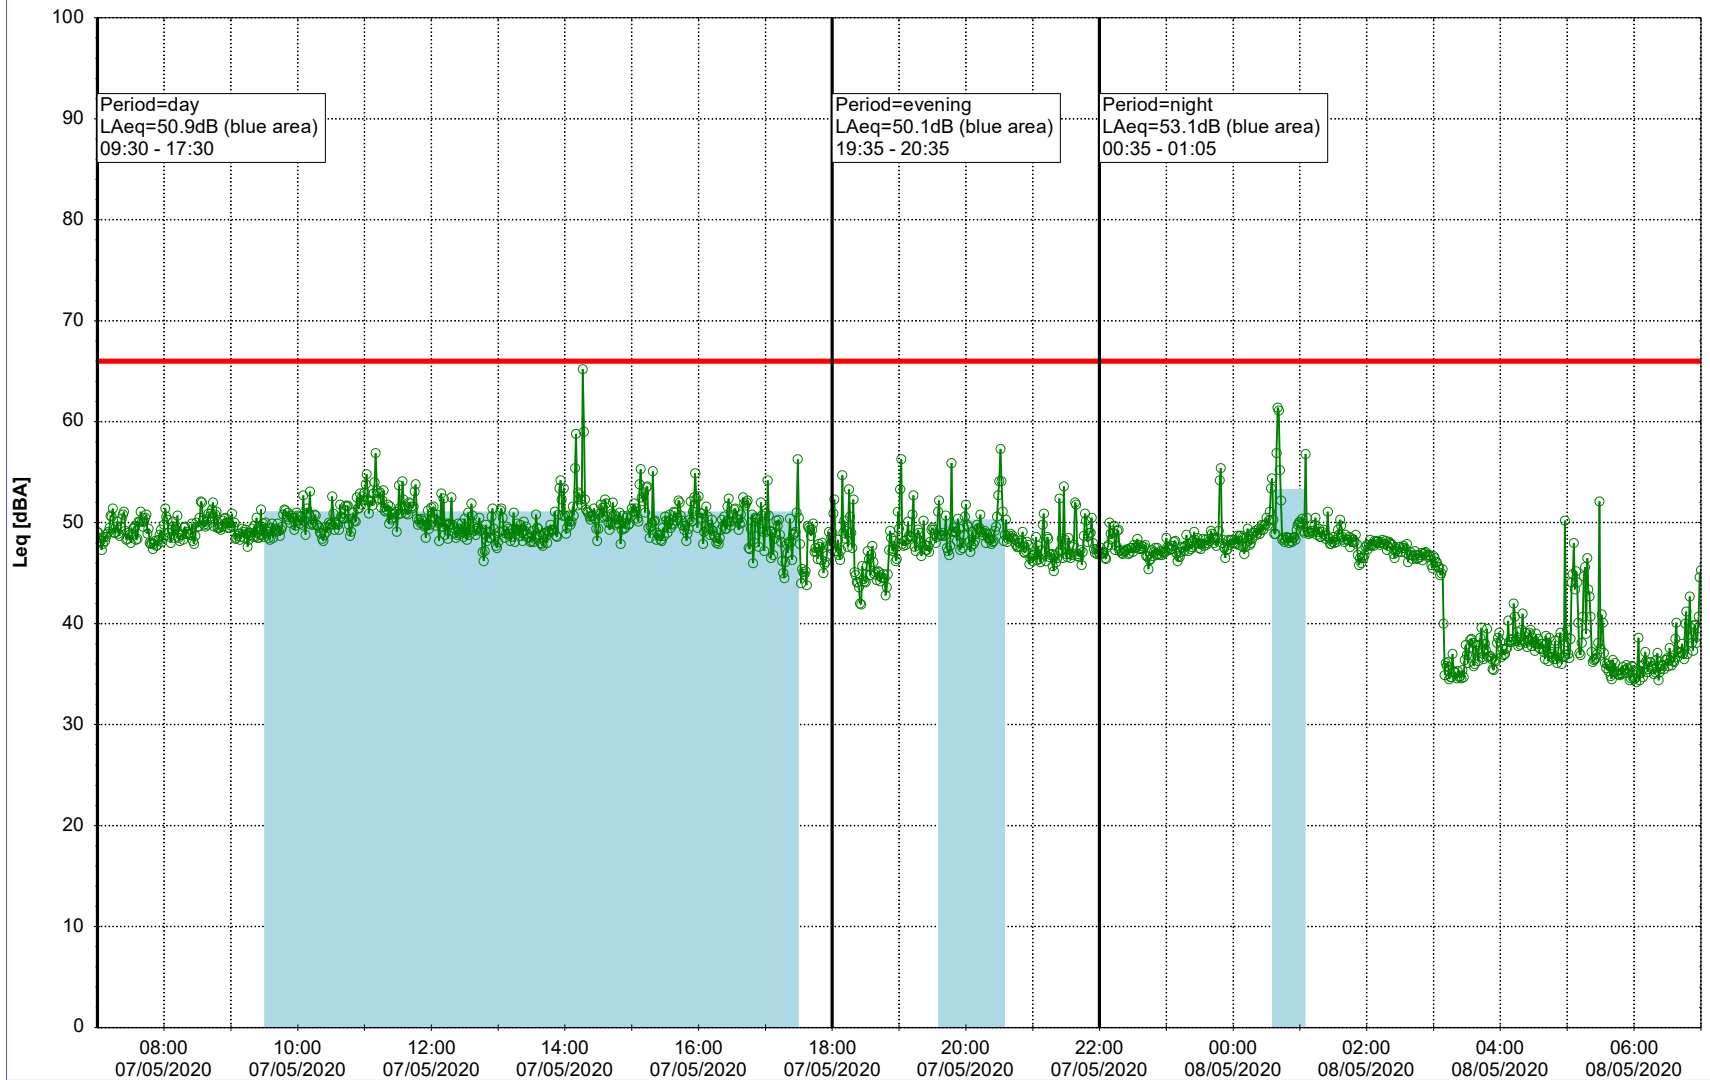

Remarks

- Tegholmen

Noise Time Related Diagram

06/05/2020
07/05/2020

○○○ EBR-OVK_NS01

Project: Kronos Sydhavnen
Construction: Enghave Brygge
Location: N-V

Plan View

Remarks

- Tegholmen

Noise Time Related Diagram

07/05/2020
08/05/2020

○○○ EBR-OVK_NS01

Project: Kronos Sydhavnen
Construction: Enghave Brygge
Location: N-V

Plan View

Remarks

- Tegholmen