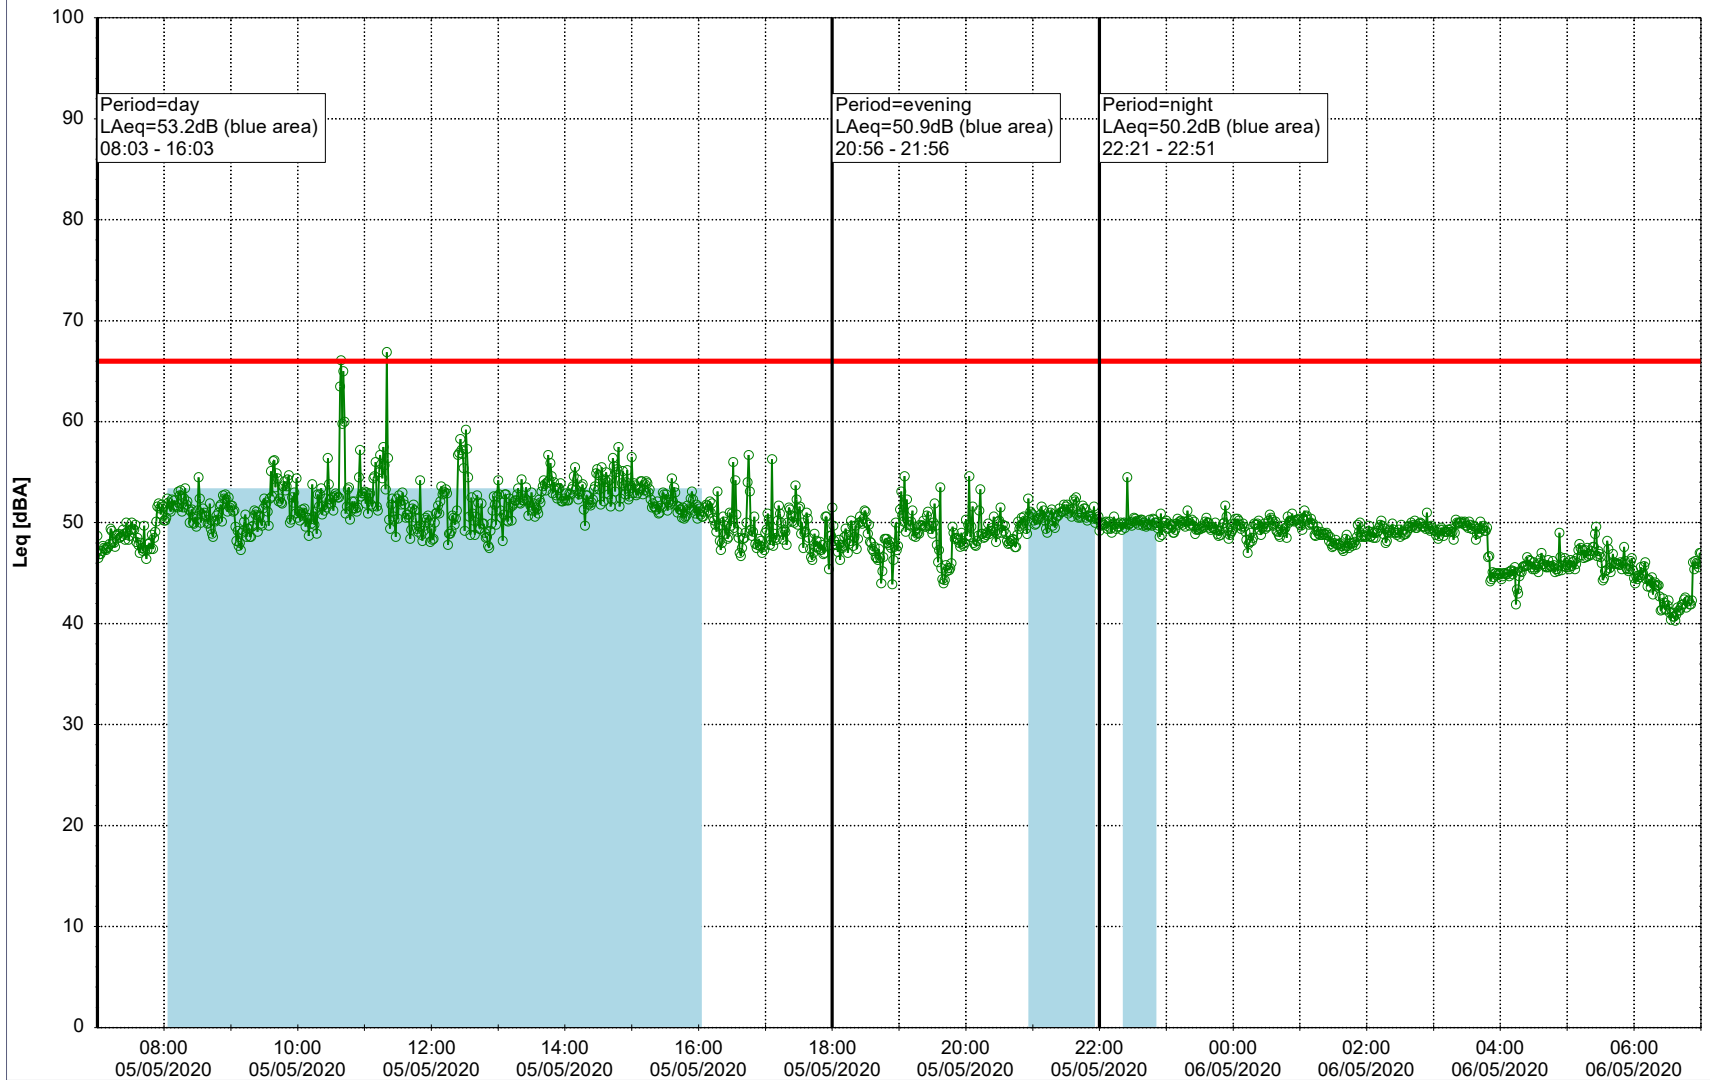

Plan View

Remarks

- Tegholmen

Noise Time Related Diagram

05/05/2020
06/05/2020

○○○ EBR-OVK_NS01

Project: Kronos Sydhavnen
Construction: Enghave Brygge
Location: N-V

Plan View

Remarks

- Tegholmen

Noise Time Related Diagram

06/05/2020
07/05/2020

○○○ EBR-OVK_NS01

Project: Kronos Sydhavnen
Construction: Enghave Brygge
Location: N-V

Plan View

Remarks

- Tegholmen

Noise Time Related Diagram

07/05/2020
08/05/2020

○○○ EBR-OVK_NS01

Project: Kronos Sydhavnen
Construction: Enghave Brygge
Location: N-V

Plan View

Remarks

- Tegholmen