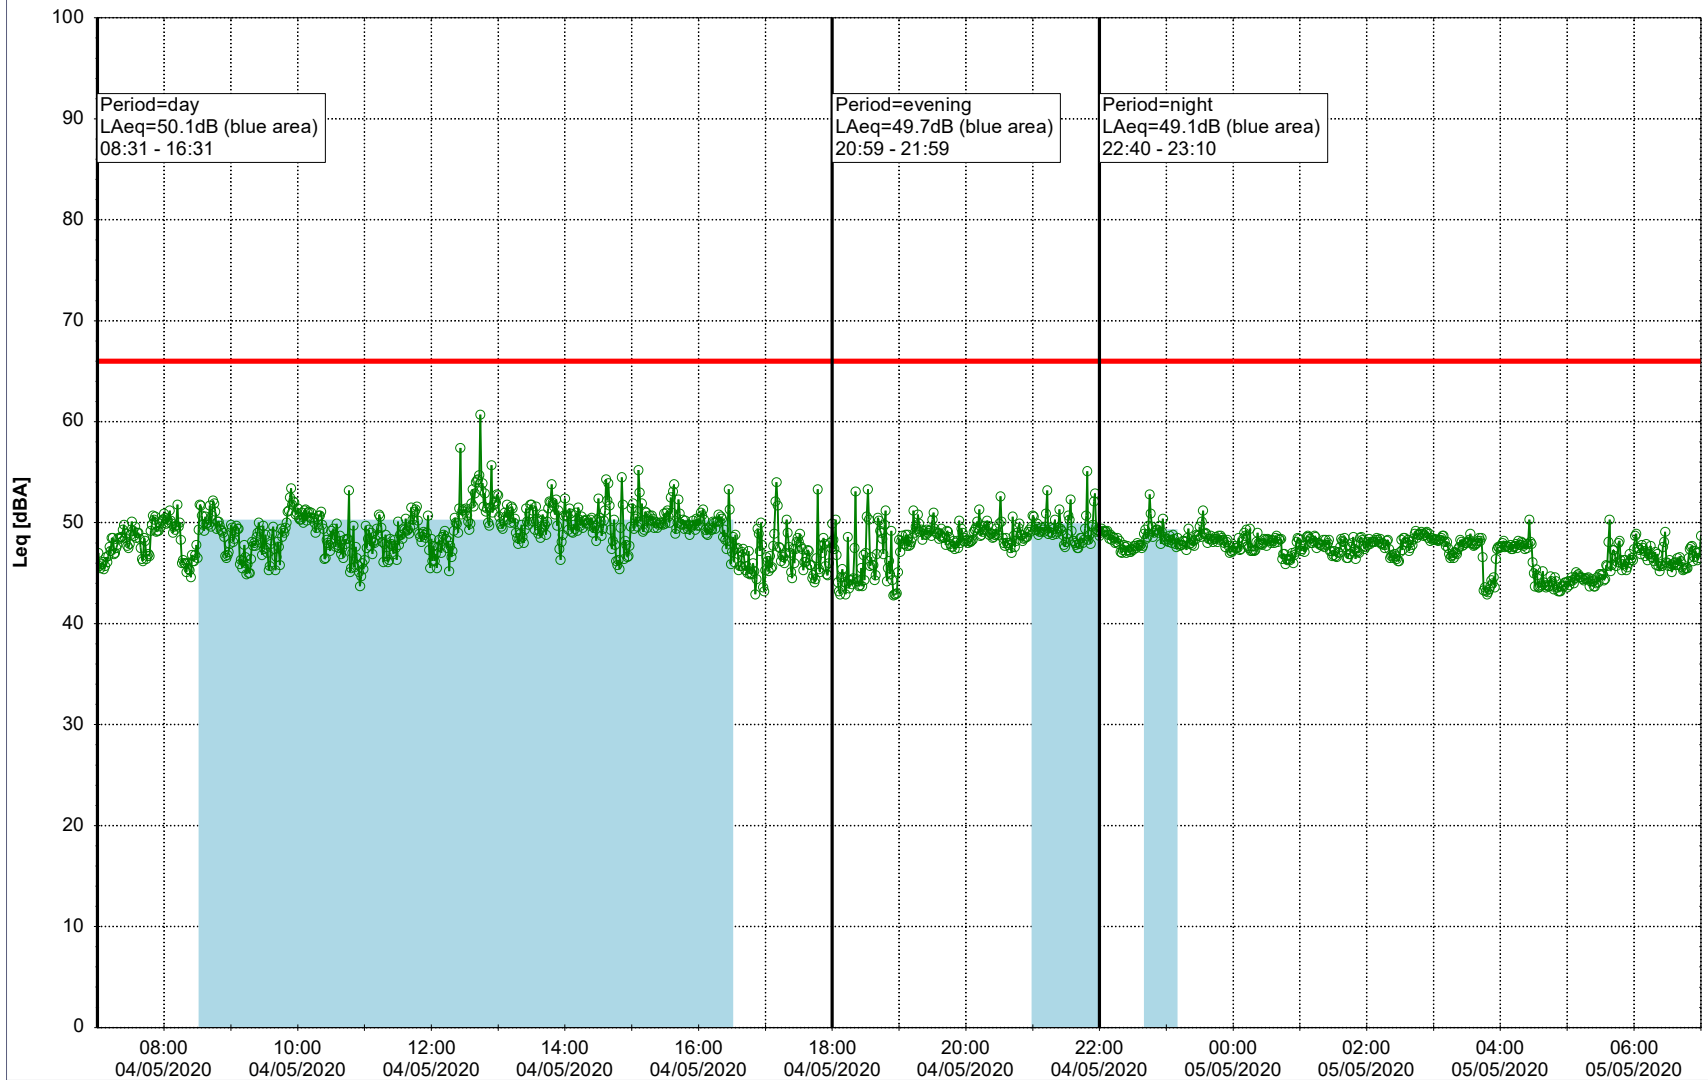

Project: Kronos Sydhavnen
Construction: Enghave Brygge
Location: N-V

04/05/2020
05/05/2020

Plan View

Remarks

- Tegholmen

Noise Time Related Diagram

○○○ EBR-OVK_NS01

Project: Kronos Sydhavnen
Construction: Enghave Brygge
Location: N-V

Plan View

Remarks

- Tegholmen

Noise Time Related Diagram

05/05/2020
06/05/2020

○○○ EBR-OVK_NS01

Project: Kronos Sydhavnen
Construction: Enghave Brygge
Location: N-V

Plan View

Remarks

- Tegholmen

Noise Time Related Diagram

06/05/2020
07/05/2020

○○○ EBR-OVK_NS01

Project: Kronos Sydhavnen
Construction: Enghave Brygge
Location: N-V

Plan View

Remarks