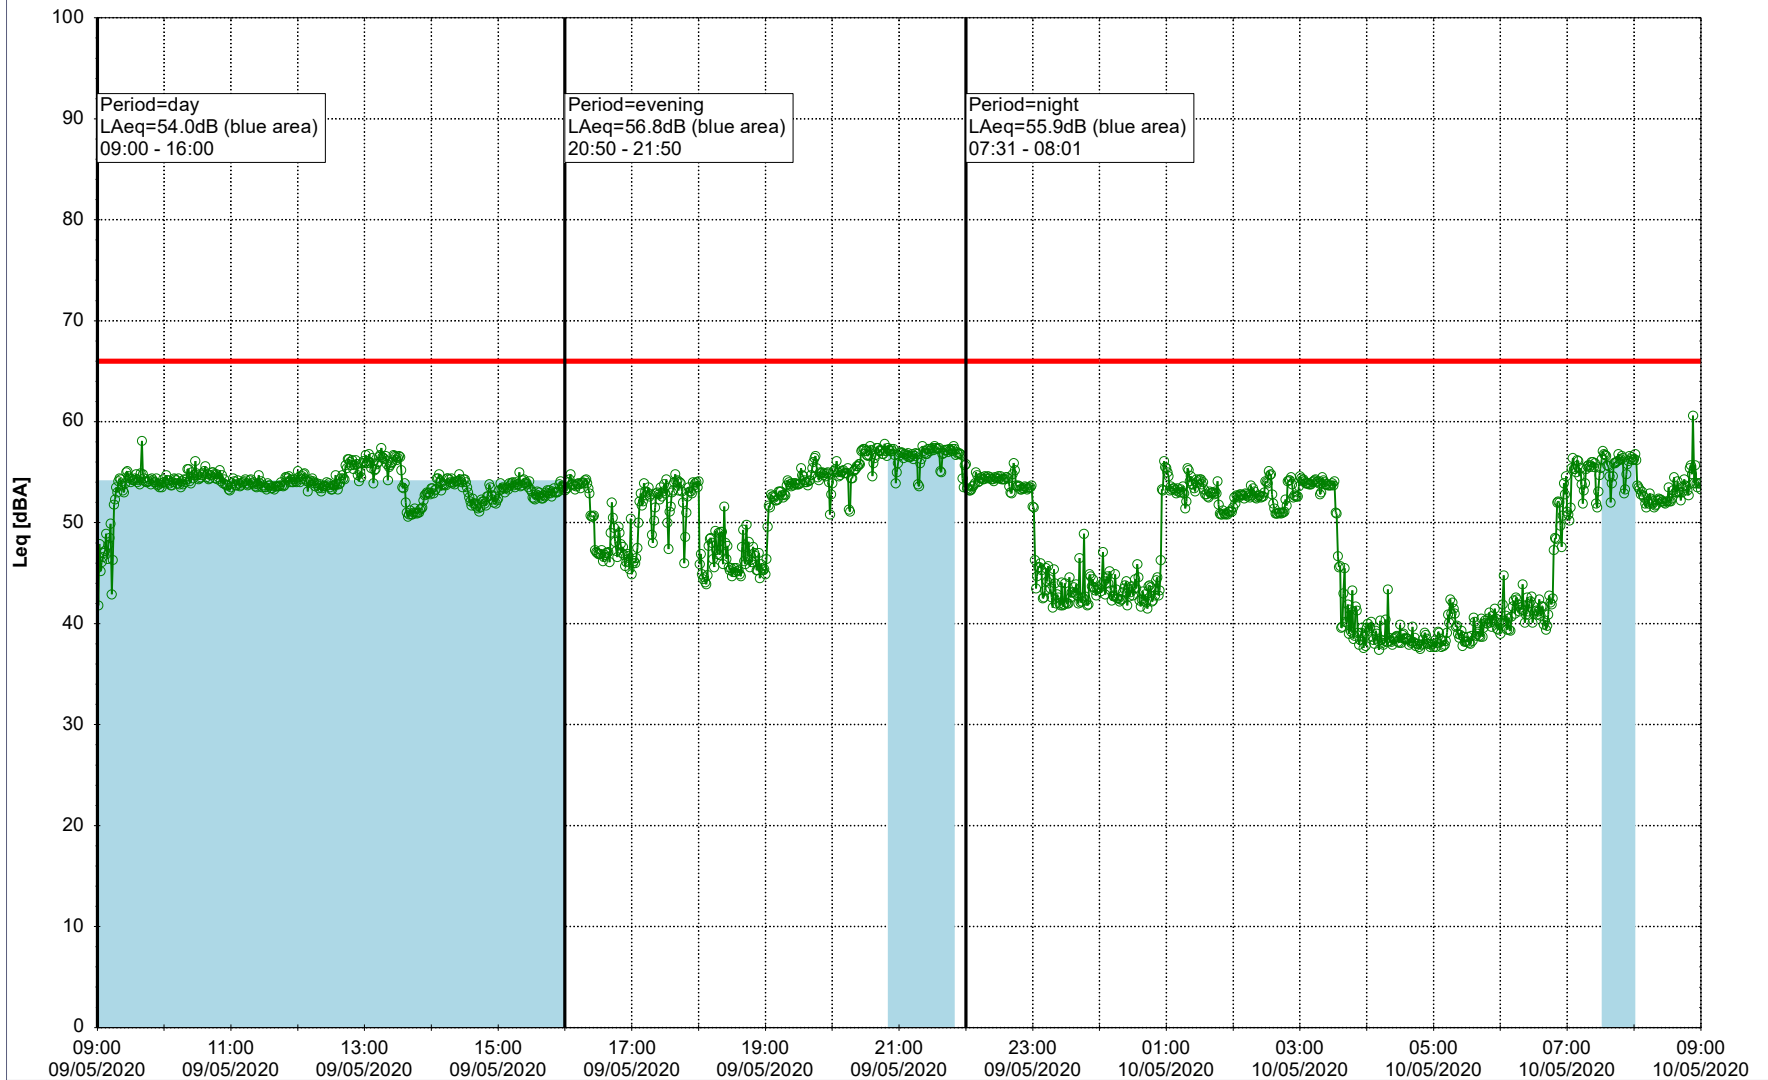

- Ørsted Værket

Noise Time Related Diagram

08/05/2020
09/05/2020

○○○ EBR-OVK_NS02

Project: Kronos Sydhavnen
Construction: Enghave Brygge
Location: N-V

Plan View

Remarks

- Ørsted Værket

Noise Time Related Diagram

09/05/2020
10/05/2020

○○○○ EBR-OVK_NS02

Project: Kronos Sydhavnen
Construction: Enghave Brygge
Location: N-V

Plan View

Remarks

- Ørsted Værket

Noise Time Related Diagram