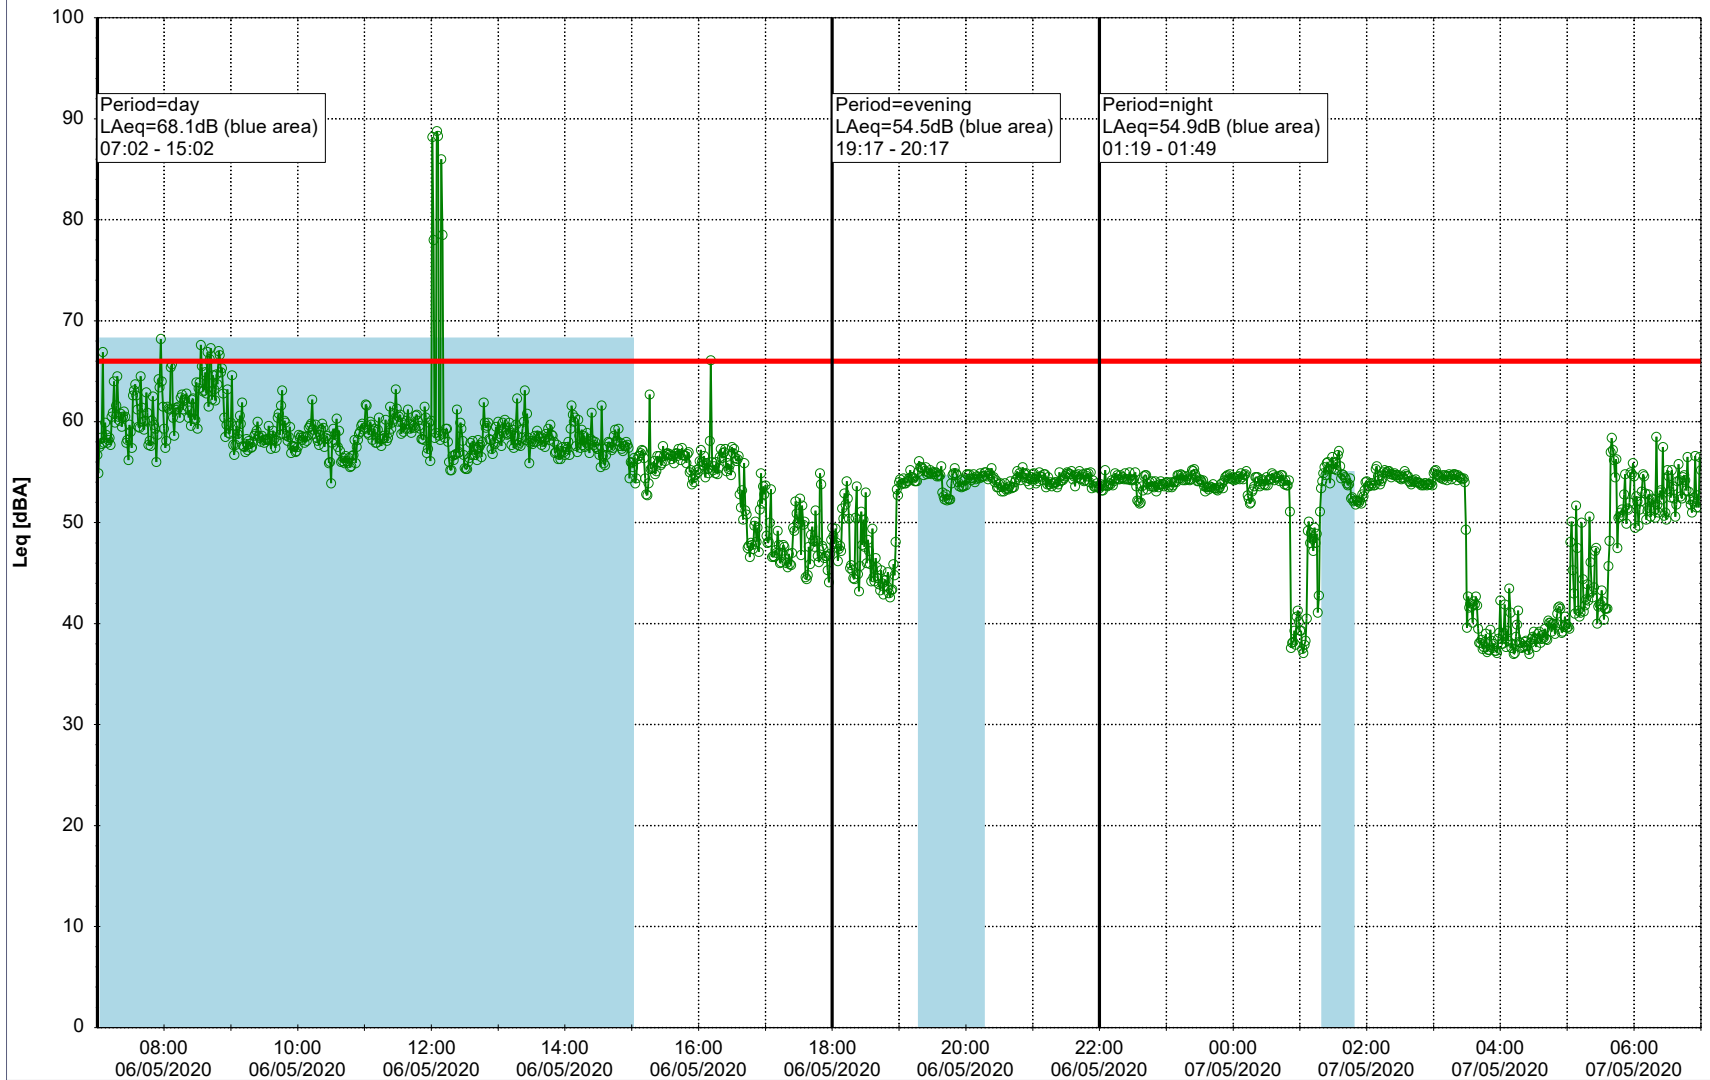

Project: Kronos Sydhavnen
Construction: Enghave Brygge
Location: N-V

Plan View

Remarks

- Ørsted Værket

Noise Time Related Diagram

06/05/2020
07/05/2020

○○○ EBR-OVK_NS02