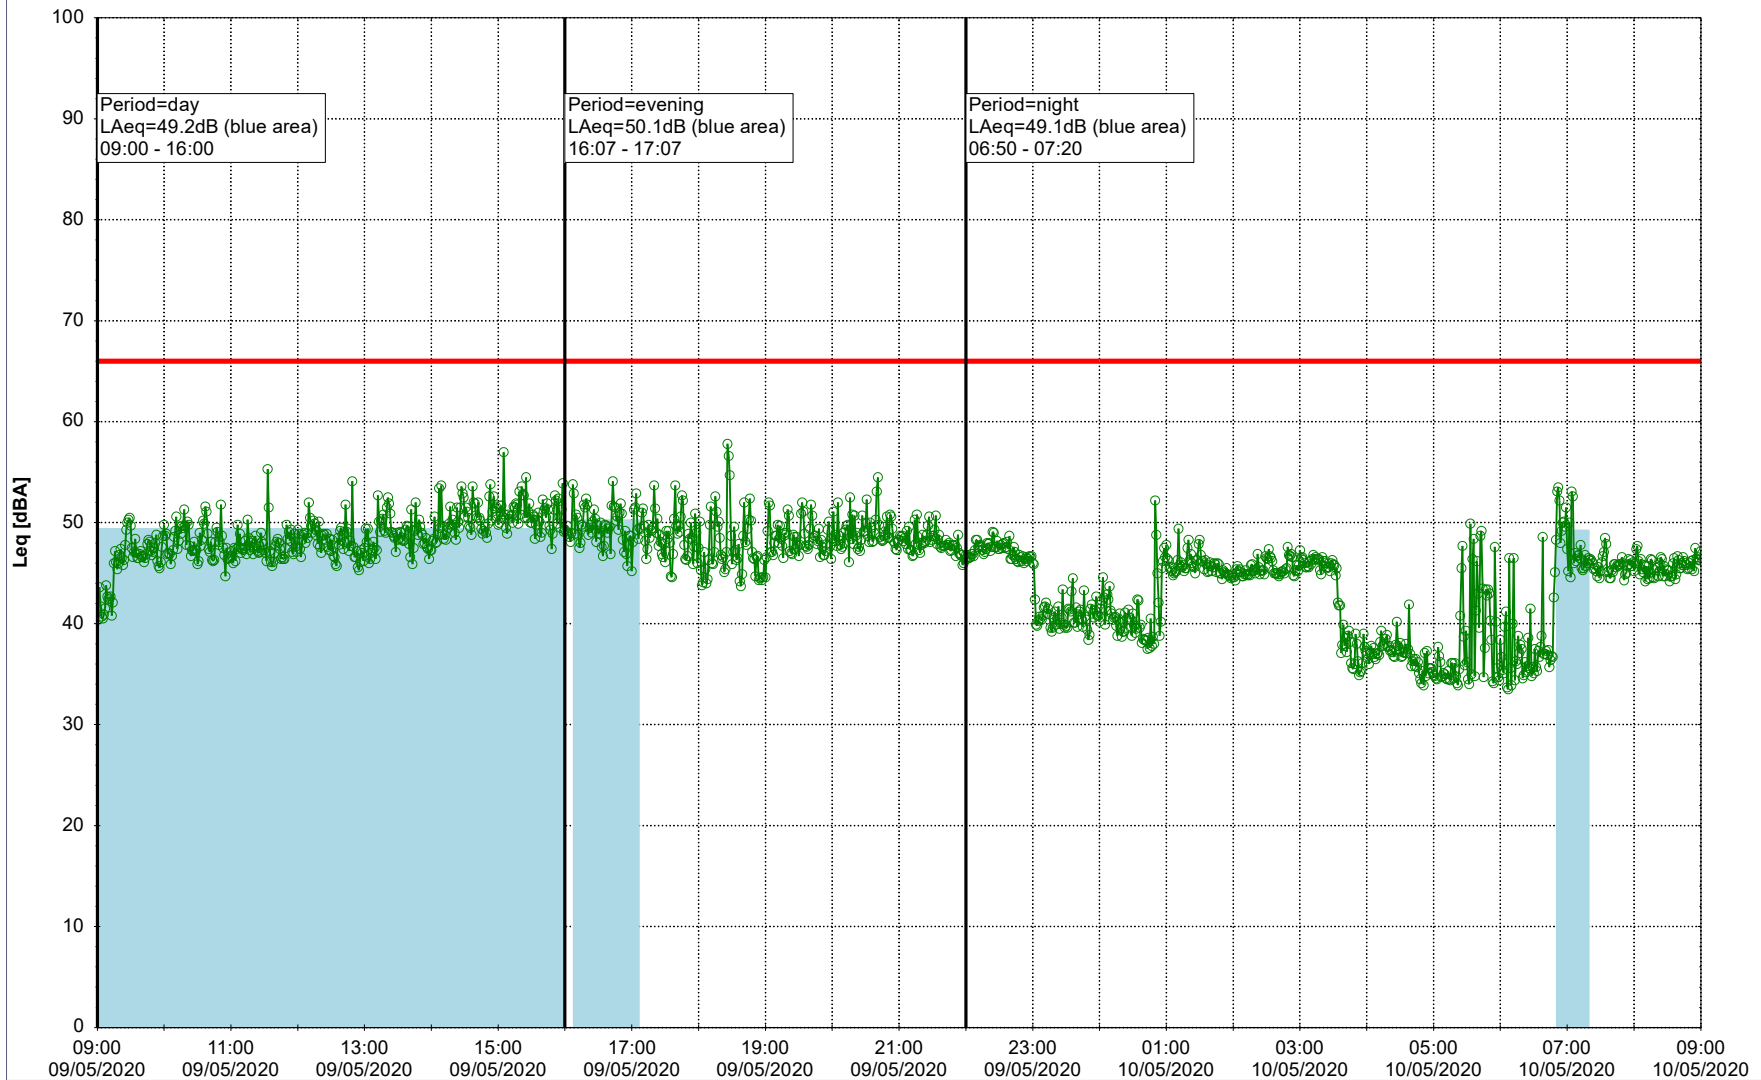

Noise Time Related Diagram

08/05/2020
09/05/2020

○○○○ EBR-OVK_NS01

Project: Kronos Sydhavnen
Construction: Enghave Brygge
Location: N-V

Plan View

Remarks

- Tegholmen

Noise Time Related Diagram

09/05/2020
10/05/2020

○○○ EBR-OVK_NS01

Project: Kronos Sydhavnen
Construction: Enghave Brygge
Location: N-V

Plan View

Remarks

- Tegholmen

Noise Time Related Diagram

10/05/2020
11/05/2020