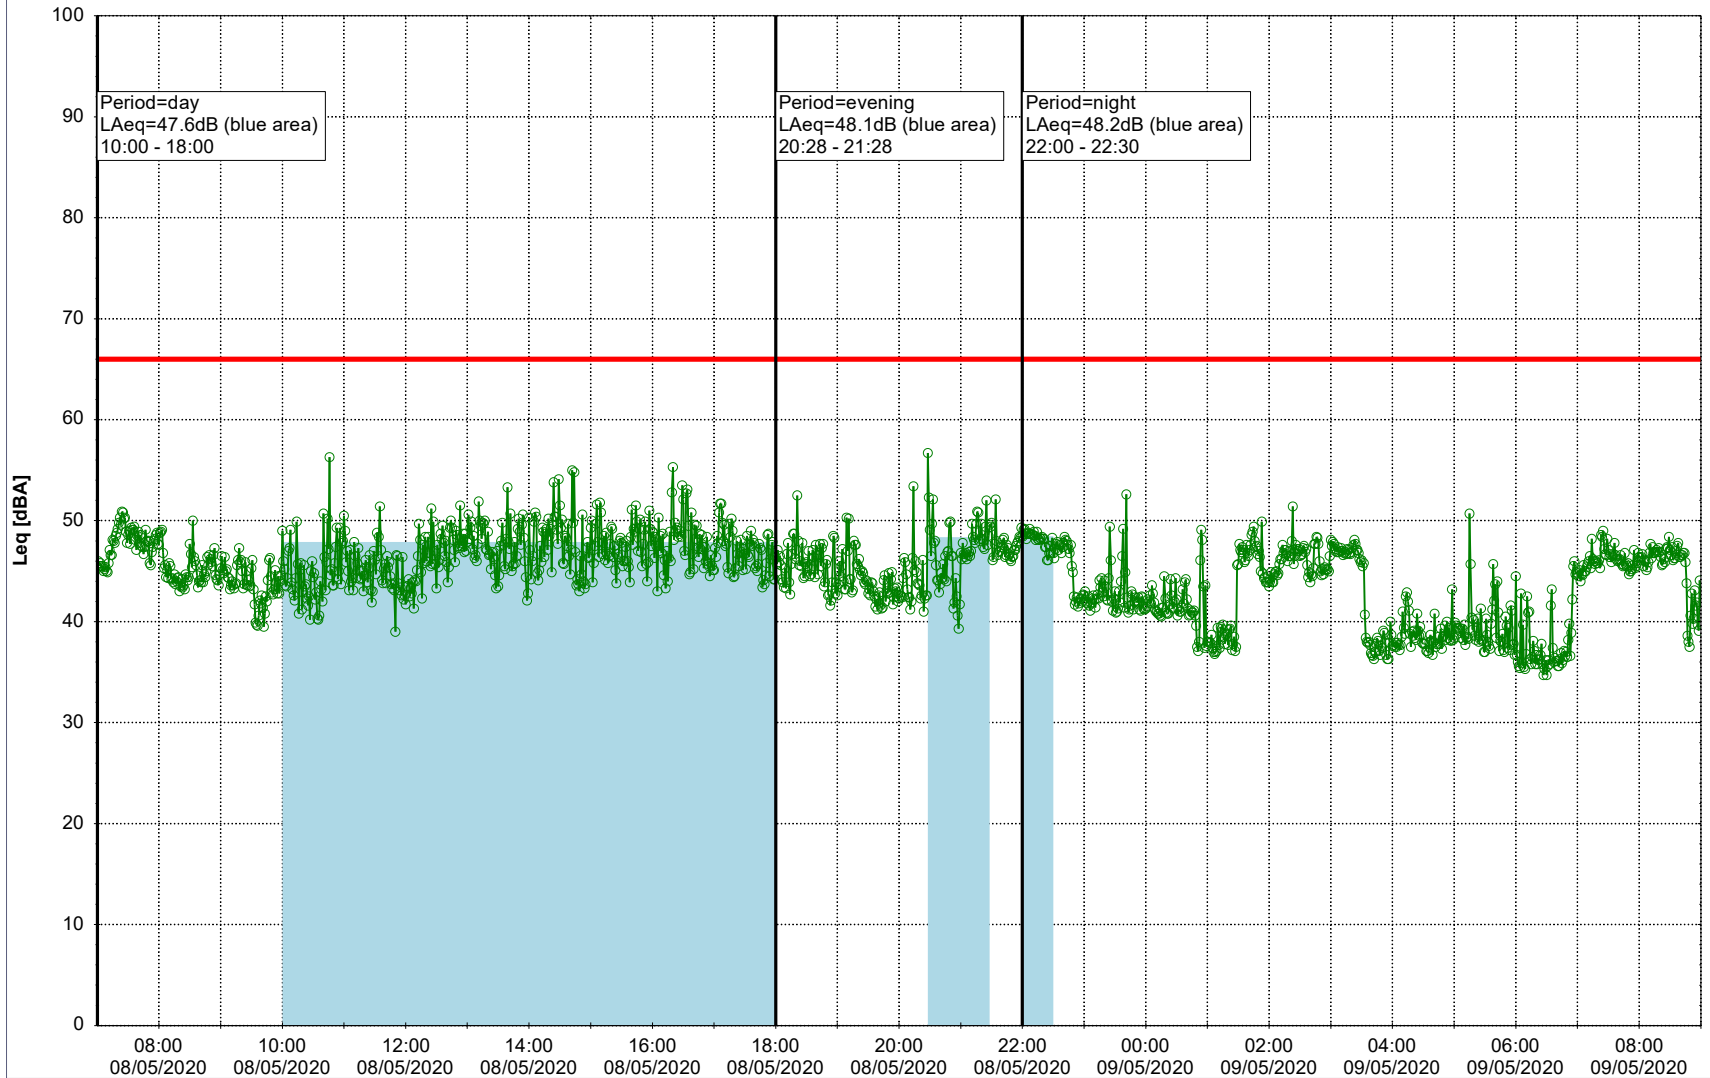

- Tegholmen

Noise Time Related Diagram

07/05/2020
08/05/2020

○○○ EBR-OVK_NS01

Project: Kronos Sydhavnen
Construction: Enghave Brygge
Location: N-V

Plan View

Remarks

- Tegholmen

Noise Time Related Diagram

08/05/2020
09/05/2020

○○○○ EBR-OVK_NS01

Project: Kronos Sydhavnen
Construction: Enghave Brygge
Location: N-V

Plan View

Remarks

- Tegholmen

Noise Time Related Diagram