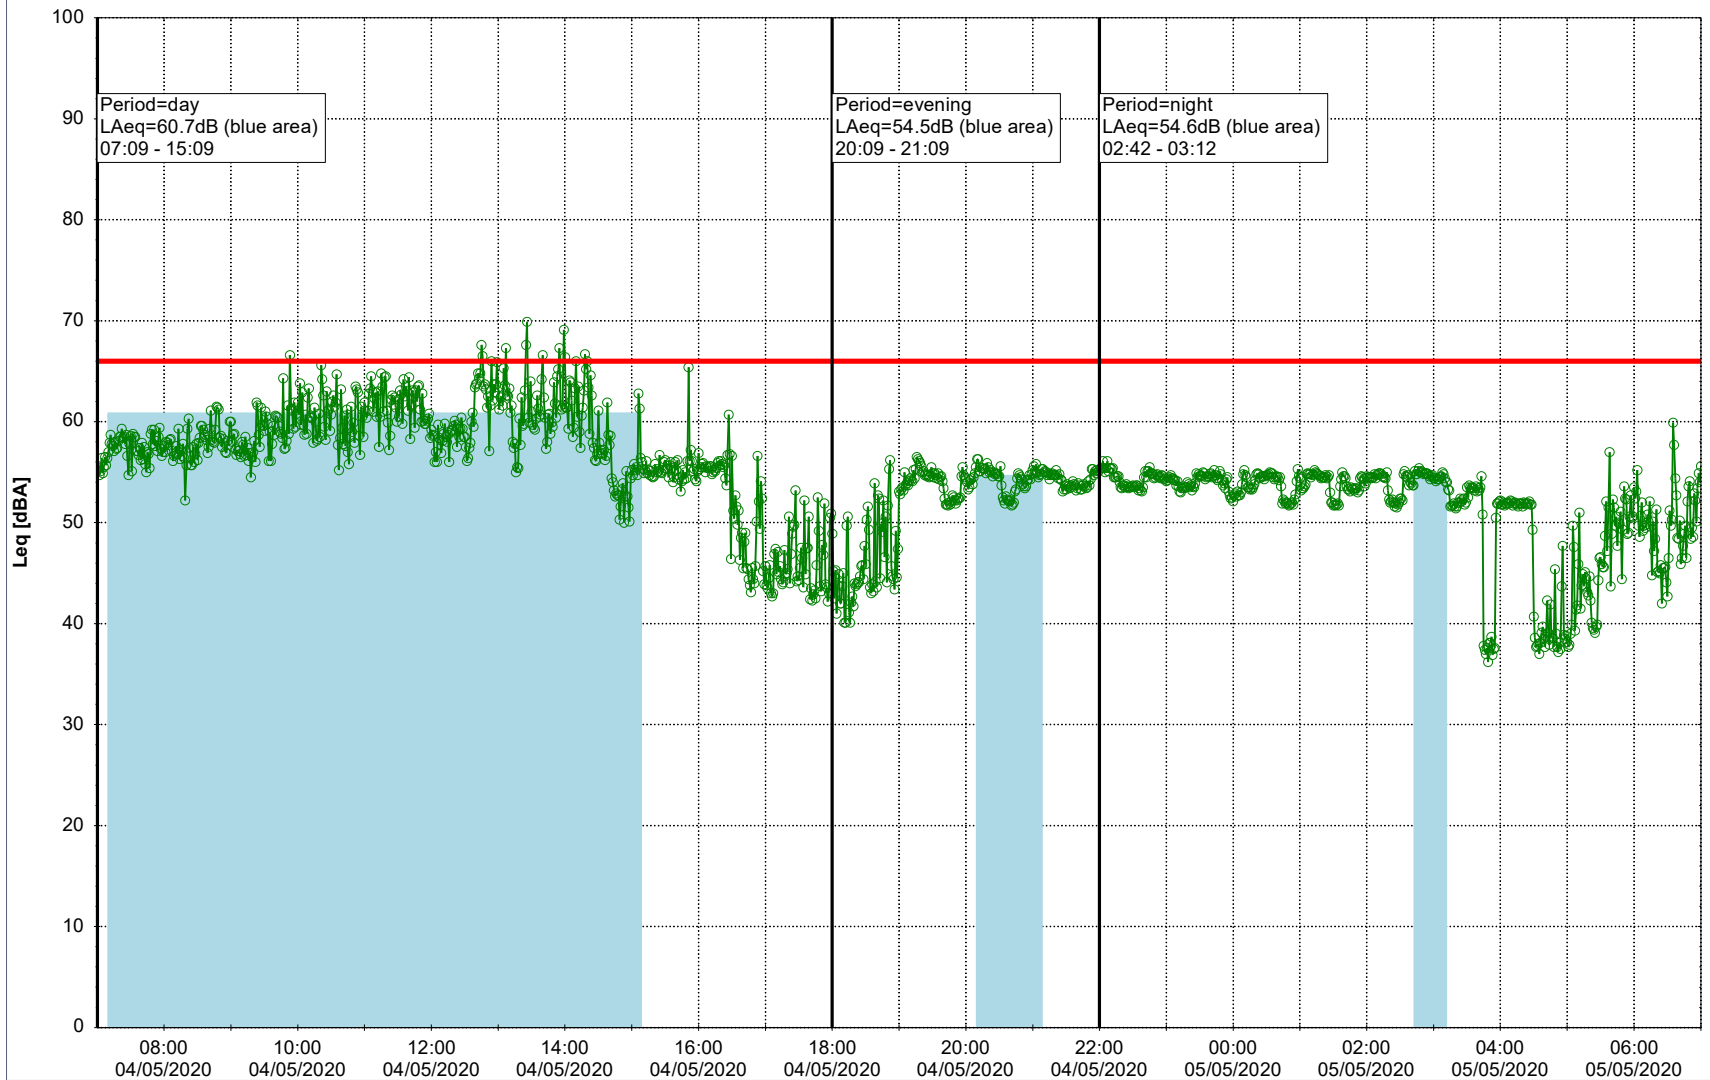

○○○○ EBR-OVK_NS01

Project: Kronos Sydhavnen
Construction: Enghave Brygge
Location: N-V

Plan View

Remarks

- Ørsted Værket

Noise Time Related Diagram

04/05/2020
05/05/2020

○○○ EBR-OVK_NS02

Project: Kronos Sydhavnen
Construction: Enghave Brygge
Location: N-V

Plan View

Remarks

- Ørsted Værket

Noise Time Related Diagram

05/05/2020
06/05/2020

○○○ EBR-OVK_NS02

Project: Kronos Sydhavnen
Construction: Enghave Brygge
Location: N-V