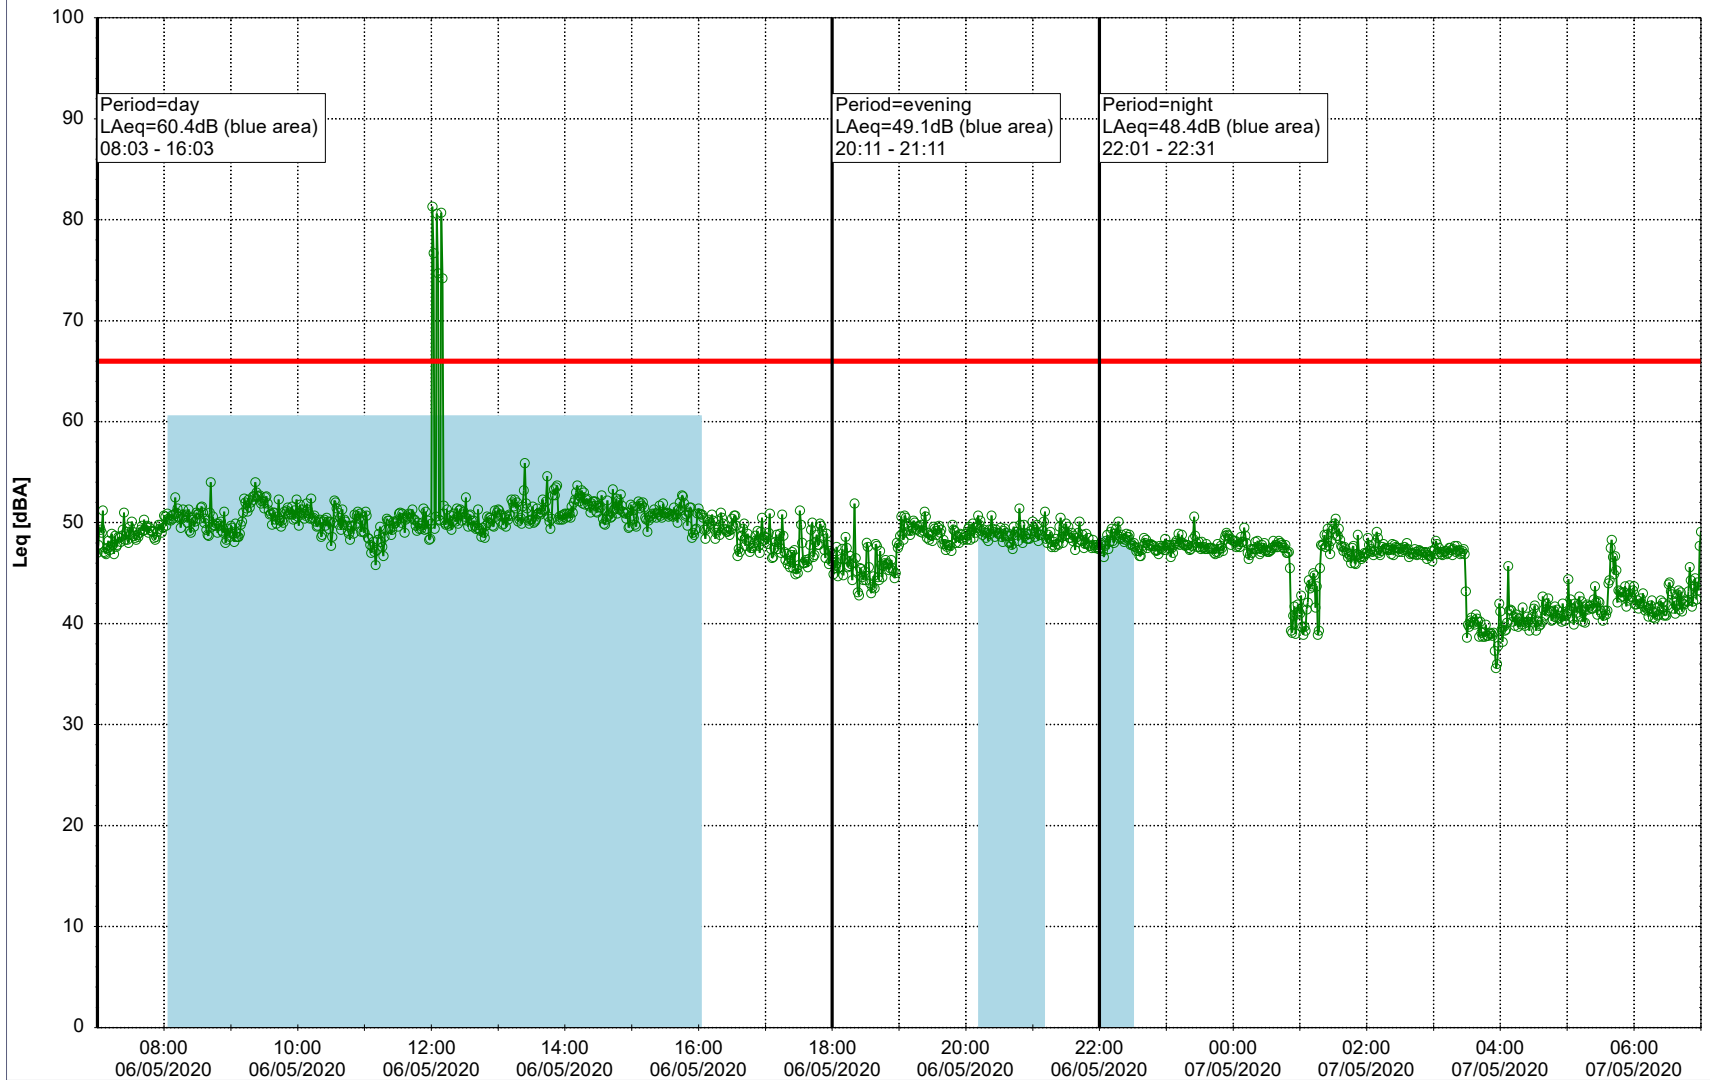

Plan View

Remarks

- Tegholmen

Noise Time Related Diagram

05/05/2020
06/05/2020

○○○ EBR-OVK_NS01

Project: Kronos Sydhavnen
Construction: Enghave Brygge
Location: N-V

Plan View

Remarks

- Tegholmen

Noise Time Related Diagram

06/05/2020
07/05/2020

○○○ EBR-OVK_NS01

Project: Kronos Sydhavnen
Construction: Enghave Brygge
Location: N-V

Plan View

Remarks

- Tegholmen

Noise Time Related Diagram

07/05/2020
08/05/2020

○○○ EBR-OVK_NS01

Project: Kronos Sydhavnen
Construction: Enghave Brygge
Location: N-V

Plan View

Remarks

- Tegholmen