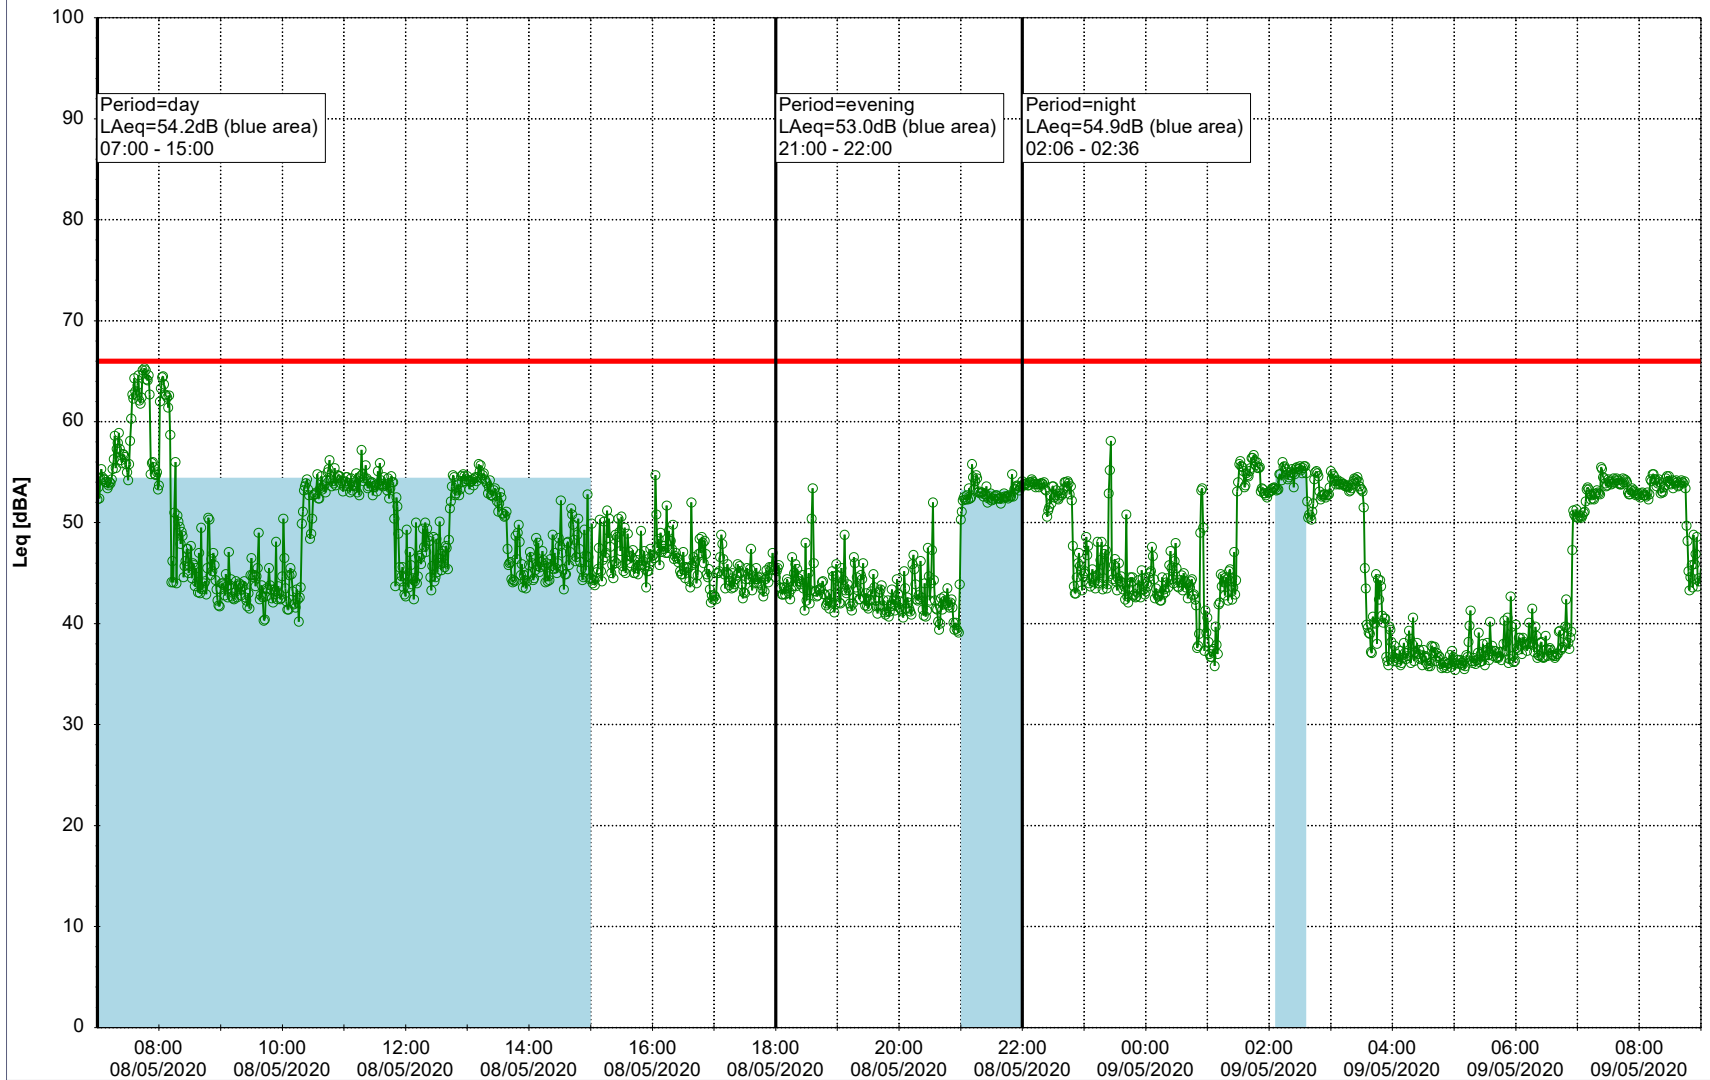

Plan View

Remarks

- Ørsted Værket

Noise Time Related Diagram

06/05/2020
07/05/2020

○○○ EBR-OVK_NS02

Project: Kronos Sydhavnen
Construction: Enghave Brygge
Location: N-V

Plan View

Remarks

- Ørsted Værket

Noise Time Related Diagram

07/05/2020
08/05/2020

○○○ EBR-OVK_NS02

Project: Kronos Sydhavnen
Construction: Enghave Brygge
Location: N-V

Plan View

Remarks

- Ørsted Værket

Noise Time Related Diagram

08/05/2020
09/05/2020

○○○ EBR-OVK_NS02

Project: Kronos Sydhavnen
Construction: Enghave Brygge
Location: N-V

Plan View

Remarks

- Ørsted Værket

Noise Time Related Diagram

09/05/2020
10/05/2020

○○○○ EBR-OVK_NS02

Project: Kronos Sydhavnen
Construction: Enghave Brygge
Location: N-V

Plan View

Remarks

- Ørsted Værket

Noise Time Related Diagram