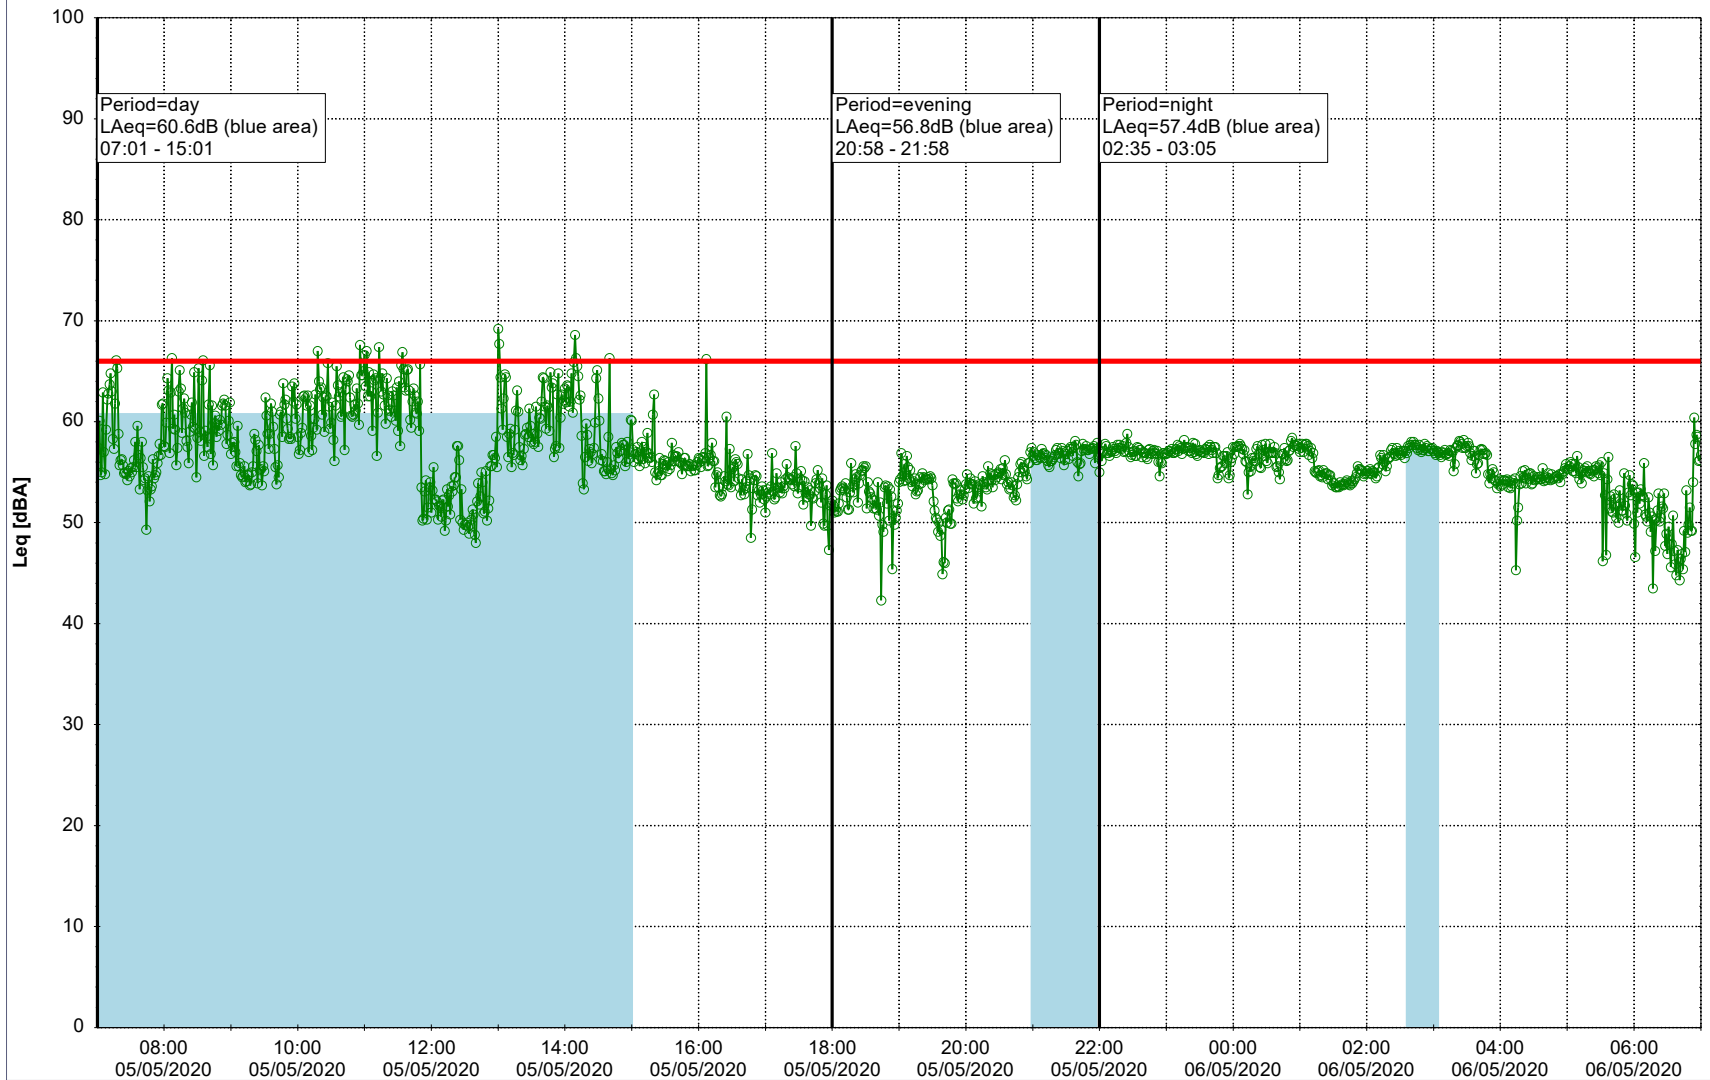

Project: Kronos Sydhavnen
Construction: Enghave Brygge
Location: N-V

Plan View

Remarks

- Ørsted Værket

Noise Time Related Diagram

05/05/2020
06/05/2020

○○○ EBR-OVK_NS02

Project: Kronos Sydhavnen
Construction: Enghave Brygge
Location: N-V

Plan View

Remarks

- Ørsted Værket

Noise Time Related Diagram

06/05/2020
07/05/2020

○○○ EBR-OVK_NS02

Project: Kronos Sydhavnen
Construction: Enghave Brygge
Location: N-V

Plan View