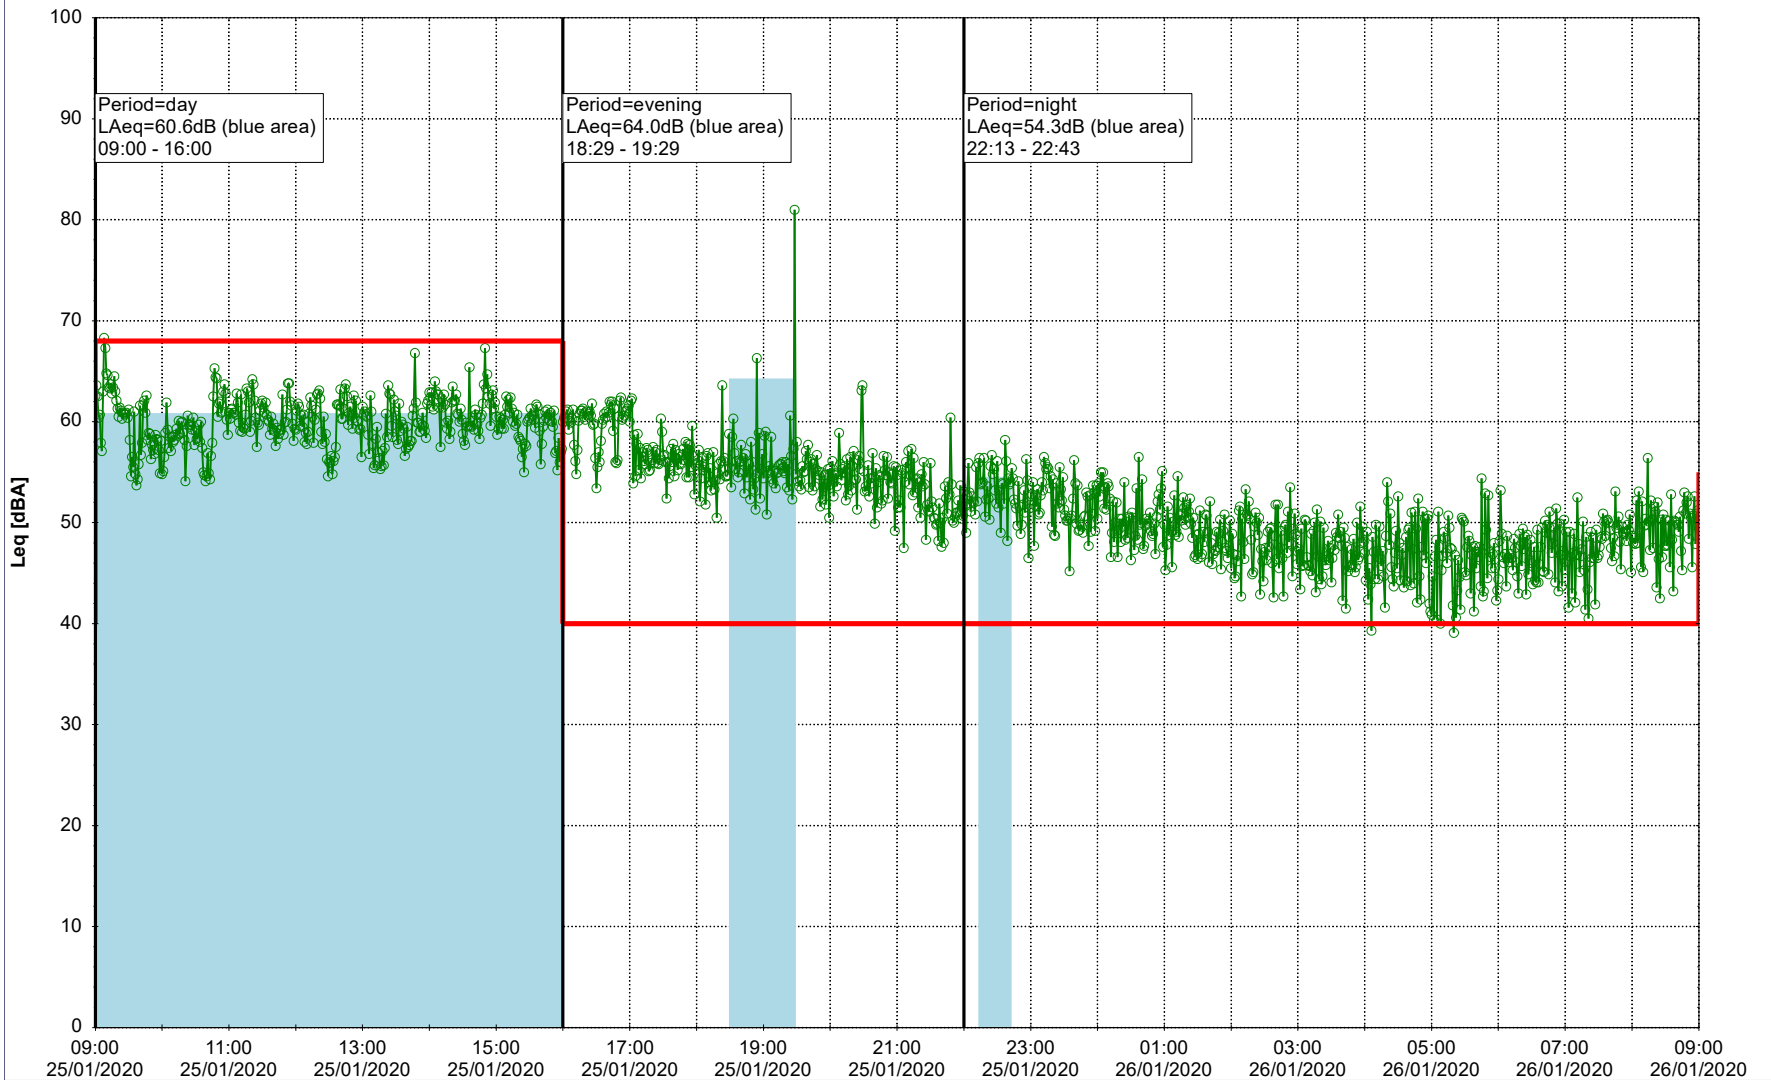

Noise Time Related Diagram

24/01/2020
25/01/2020

○ ○ ○ ○ HOL_NS01

Project: Kronos Sydhavnen
Construction: Havneholmen
Location: N-V

Plan View

Remarks

...

Noise Time Related Diagram

25/01/2020
26/01/2020

○ ○ ○ ○ HOL_NS01

Project: Kronos Sydhavnen
Construction: Havneholmen
Location: N-V

26/01/2020
27/01/2020

Plan View

Remarks

...

Noise Time Related Diagram