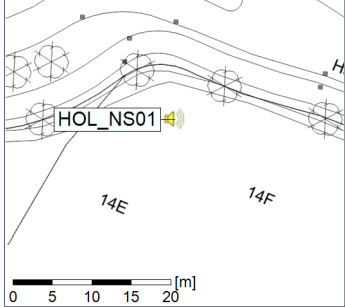

25/01/2020
26/01/2020

○ ○ ○ ○ HOL_NS01

Project: Kronos Sydhavnen
Construction: Havneholmen
Location: N-V

26/01/2020
27/01/2020

Plan View

Remarks

...

Noise Time Related Diagram