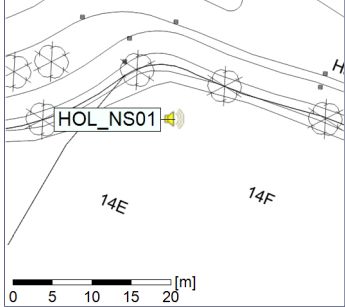

Project: Kronos Sydhavnen
Construction: Havneholmen
Location: N-V

Plan View

Remarks

...

Noise Time Related Diagram

20/01/2020
21/01/2020

○ ○ ○ ○ HOL_NS01

Project: Kronos Sydhavnen
Construction: Havneholmen
Location: N-V

Plan View

Remarks

...

Noise Time Related Diagram

21/01/2020
22/01/2020

○ ○ ○ ○ HOL_NS01

Project: Kronos Sydhavnen
Construction: Havneholmen
Location: N-V

Plan View

Noise Time Related Diagram

24/01/2020
25/01/2020

○ ○ ○ ○ HOL_NS01

Project: Kronos Sydhavnen
Construction: Havneholmen
Location: N-V

Plan View

Remarks

...

Noise Time Related Diagram

25/01/2020
26/01/2020

○ ○ ○ ○ HOL_NS01

Project: Kronos Sydhavnen
Construction: Havneholmen
Location: N-V

26/01/2020
27/01/2020

Plan View

Remarks

...

Noise Time Related Diagram