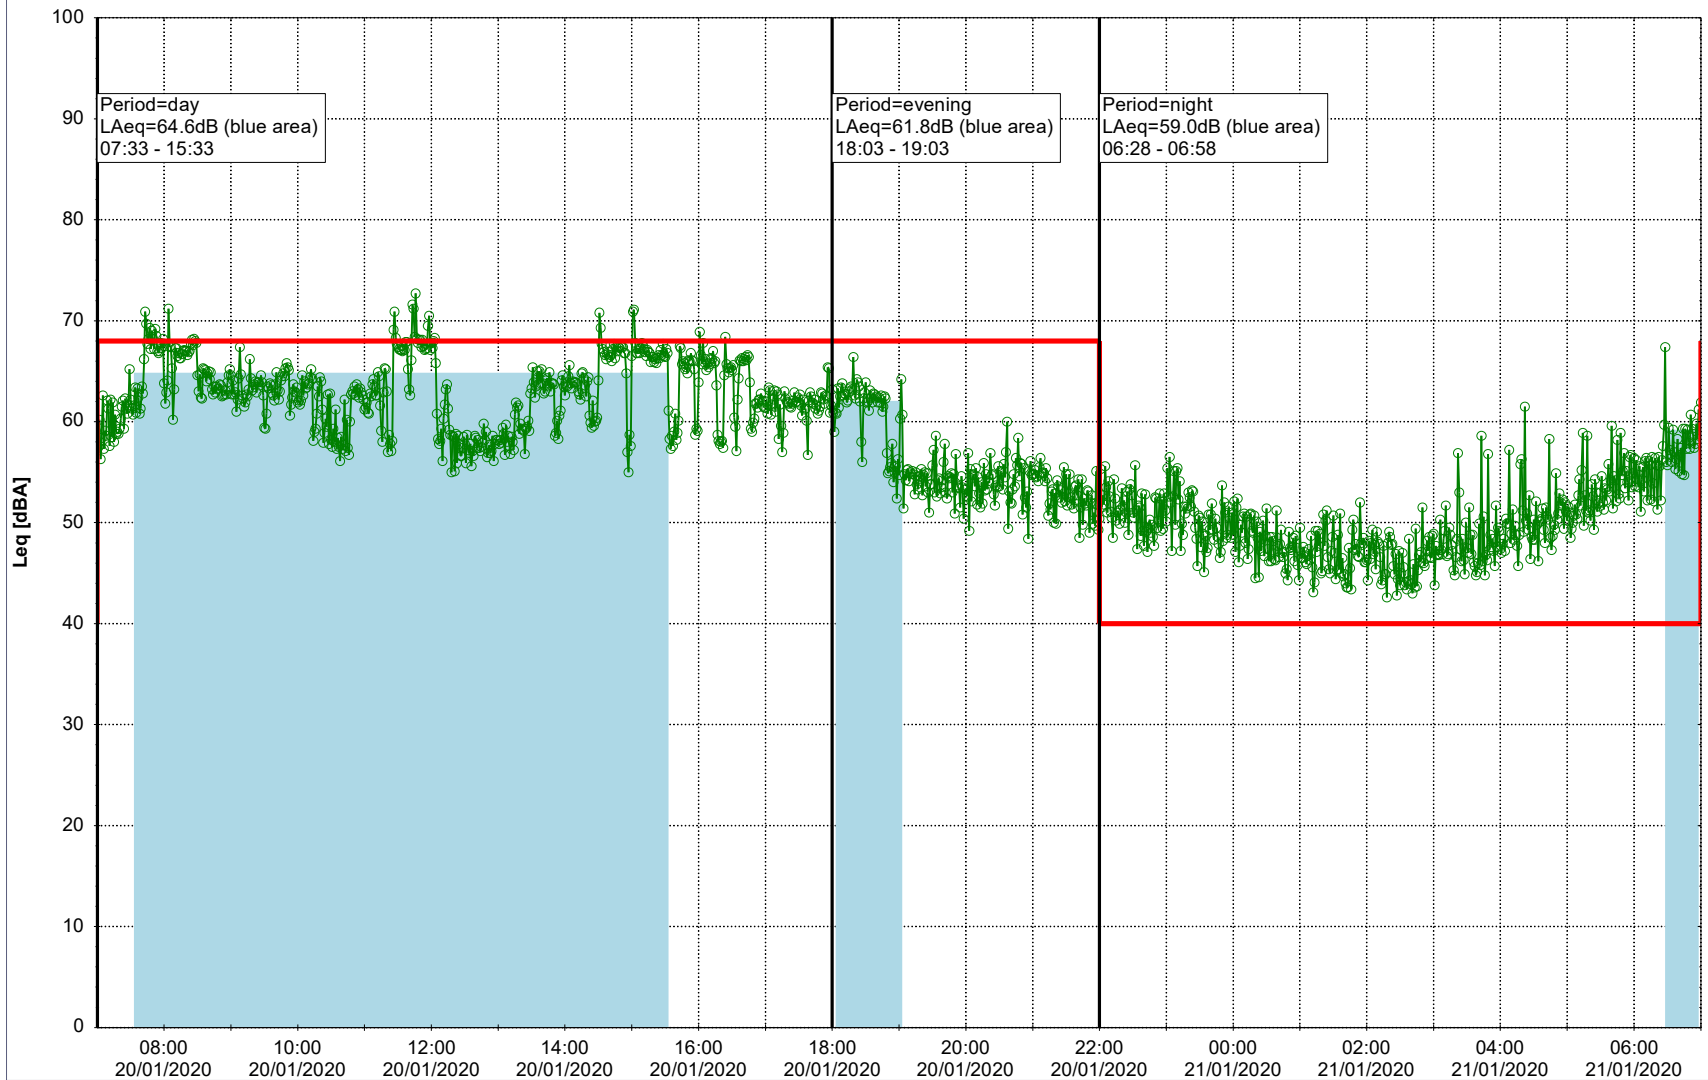

Project: Kronos Sydhavnen
Construction: Havneholmen
Location: N-V

Plan View

Remarks

...

Noise Time Related Diagram

20/01/2020
21/01/2020

○ ○ ○ ○ HOL_NS01

Project: Kronos Sydhavnen
Construction: Havneholmen
Location: N-V

Plan View

Remarks

...

Noise Time Related Diagram

21/01/2020
22/01/2020

○ ○ ○ ○ HOL_NS01

Project: Kronos Sydhavnen
Construction: Havneholmen
Location: N-V

Plan View

Remarks

...

Noise Time Related Diagram

22/01/2020
23/01/2020

○ ○ ○ ○ HOL_NS01

Project: Kronos Sydhavnen
Construction: Havneholmen
Location: N-V

Plan View

Remarks

Noise Time Related Diagram

24/01/2020
25/01/2020

○ ○ ○ ○ HOL_NS01

Project: Kronos Sydhavnen
Construction: Havneholmen
Location: N-V

Plan View

Remarks

...

Noise Time Related Diagram