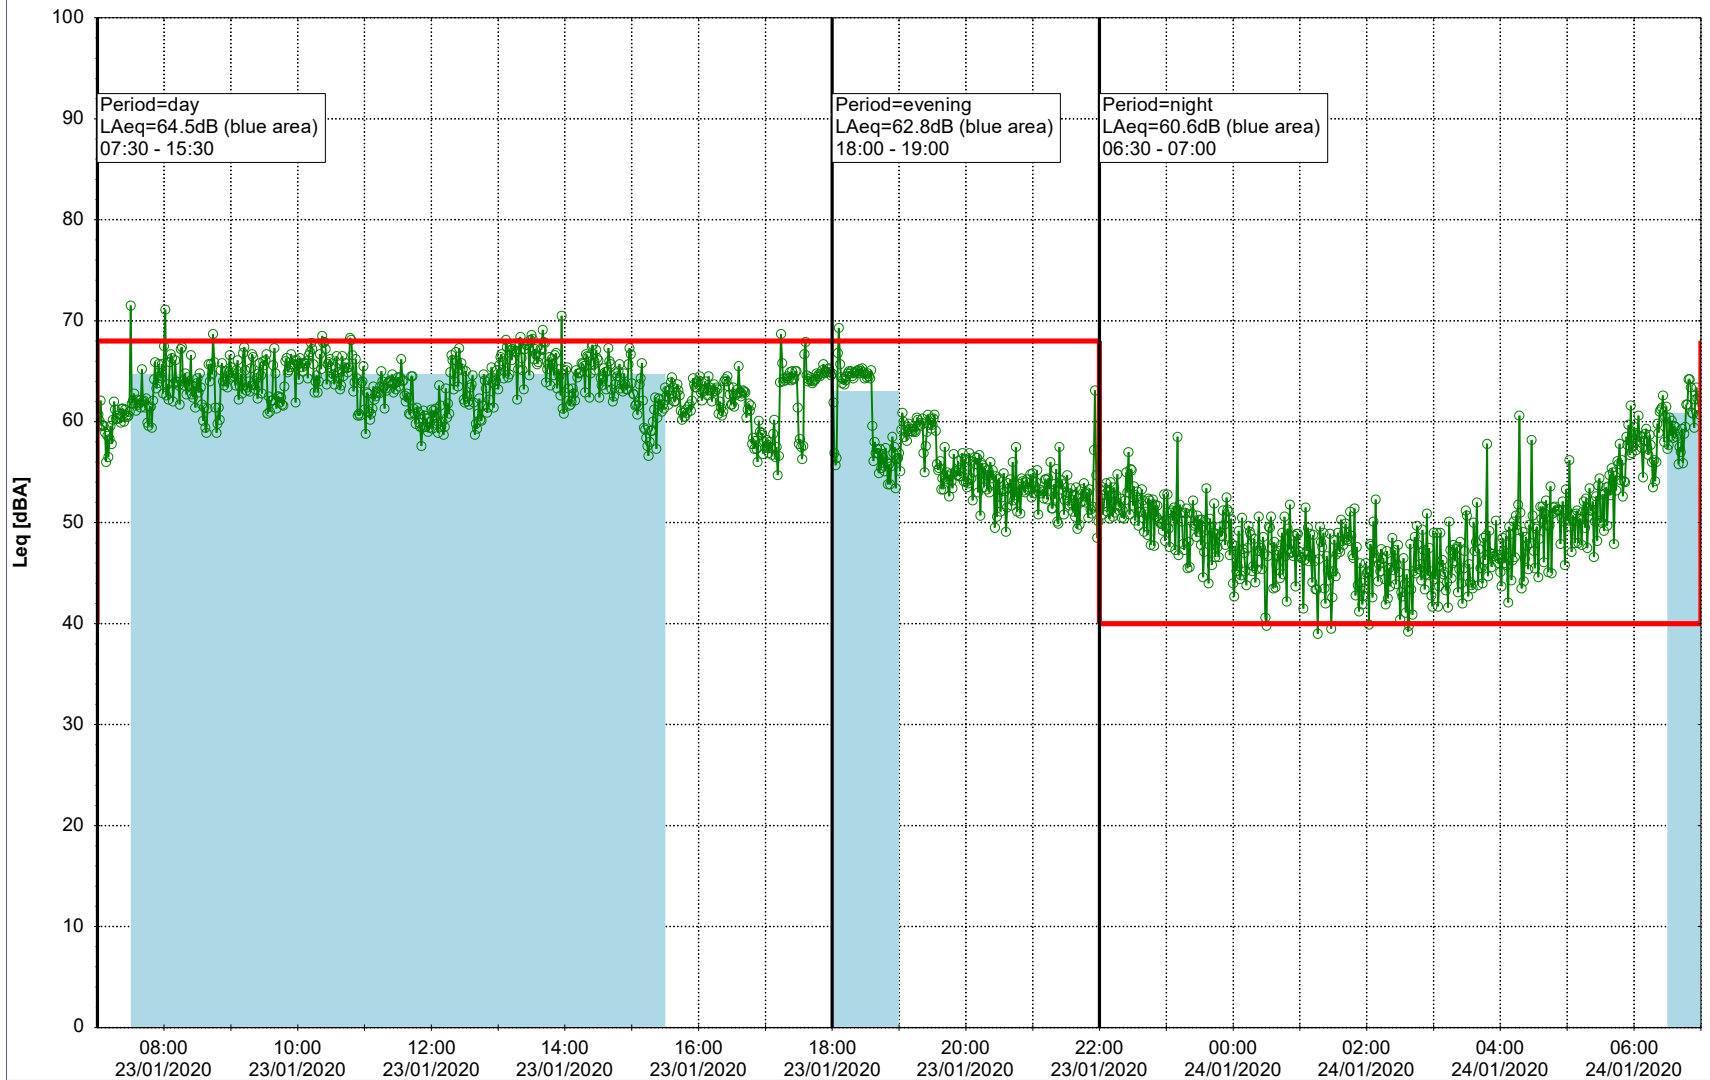

Remarks

...

Noise Time Related Diagram

22/01/2020
23/01/2020

○ ○ ○ ○ HOL_NS01

Project: Kronos Sydhavnen
Construction: Havneholmen
Location: N-V

Plan View

Remarks

...

Noise Time Related Diagram

23/01/2020
24/01/2020

○ ○ ○ ○ HOL_NS01

Project: Kronos Sydhavnen
Construction: Havneholmen
Location: N-V

Plan View

Remarks

...

Noise Time Related Diagram

24/01/2020
25/01/2020

○ ○ ○ ○ HOL_NS01

Project: Kronos Sydhavnen
Construction: Havneholmen
Location: N-V

Plan View

Remarks

...

Noise Time Related Diagram

25/01/2020
26/01/2020

○ ○ ○ ○ HOL_NS01

Project: Kronos Sydhavnen
Construction: Havneholmen
Location: N-V

26/01/2020
27/01/2020

Plan View

Remarks

...

Noise Time Related Diagram