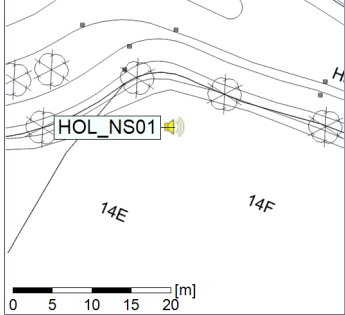

Remarks

...

Noise Time Related Diagram

22/01/2020
23/01/2020

○ ○ ○ ○ HOL_NS01

Project: Kronos Sydhavnen
Construction: Havneholmen
Location: N-V

Plan View

Remarks

...

Noise Time Related Diagram

23/01/2020
24/01/2020

○ ○ ○ ○ HOL_NS01

Project: Kronos Sydhavnen
Construction: Havneholmen
Location: N-V

Plan View

Remarks

...