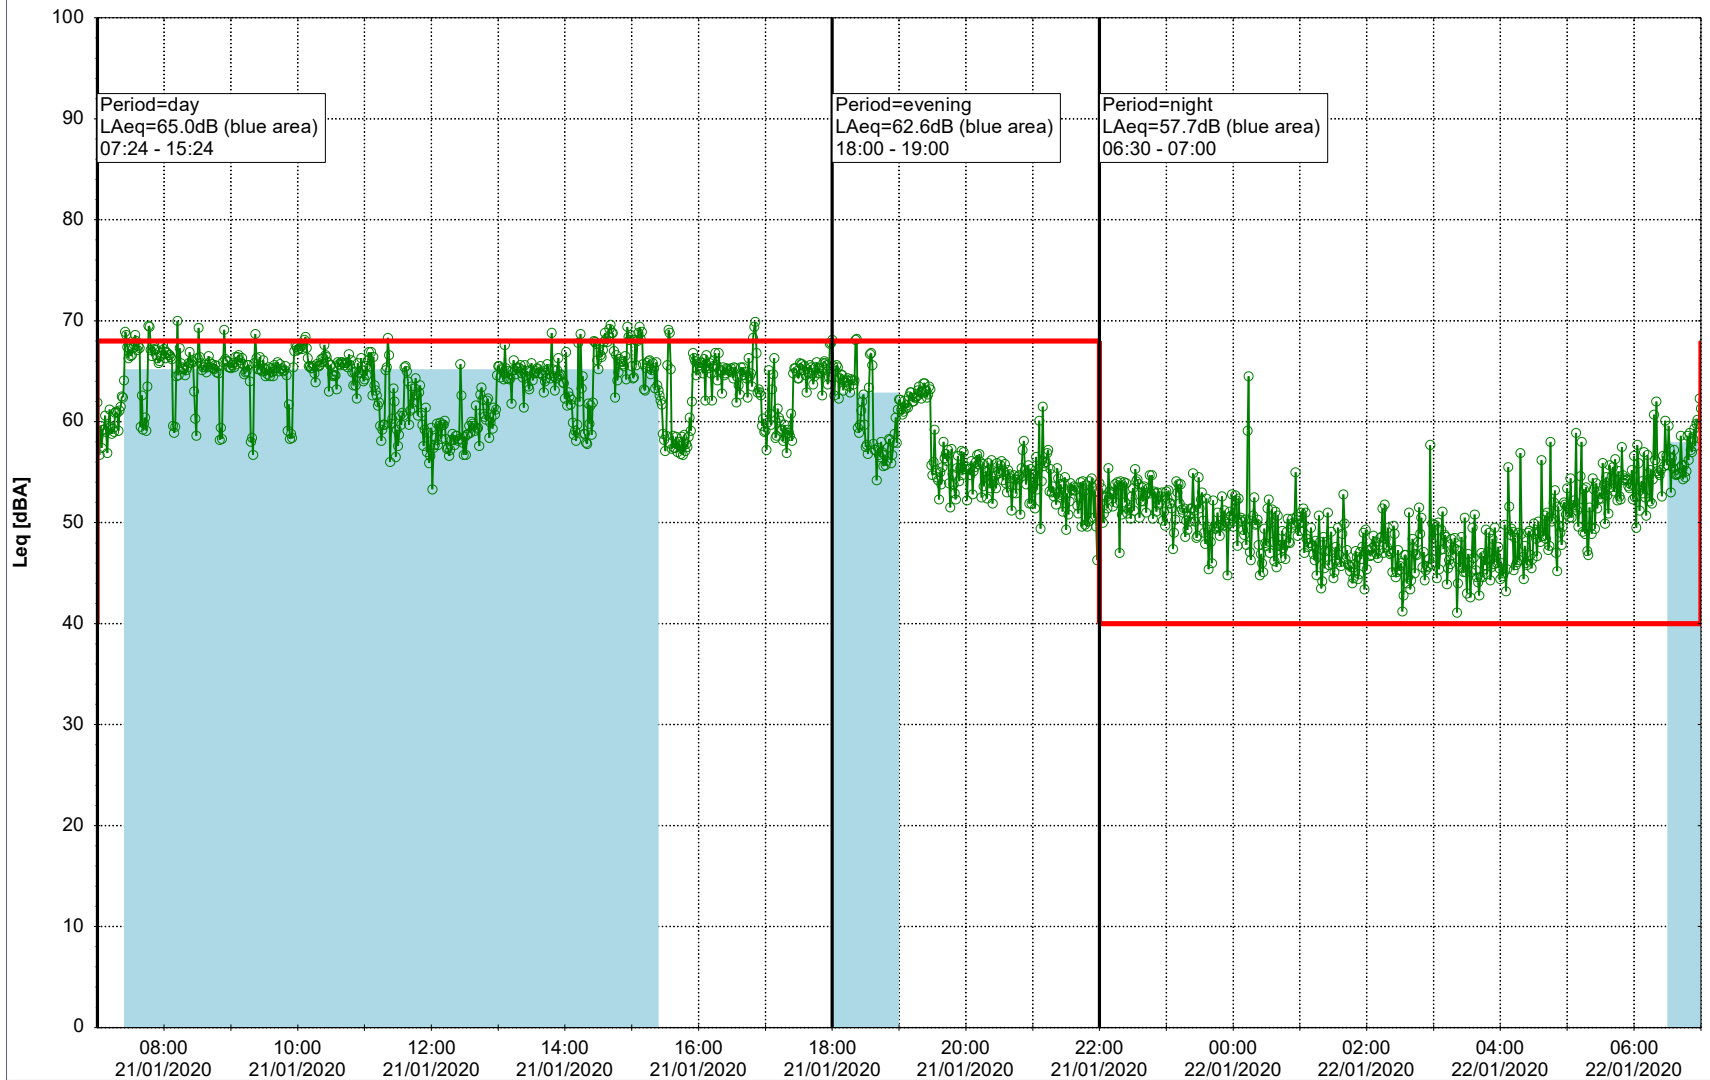

Plan View

Remarks

...

Noise Time Related Diagram

21/01/2020
22/01/2020

○ ○ ○ ○ HOL_NS01

Project: Kronos Sydhavnen
Construction: Havneholmen
Location: N-V

Plan View

Remarks

...

Noise Time Related Diagram

22/01/2020
23/01/2020

○ ○ ○ ○ HOL_NS01

Project: Kronos Sydhavnen
Construction: Havneholmen
Location: N-V

Plan View

Remarks

...

Noise Time Related Diagram

23/01/2020
24/01/2020

○ ○ ○ ○ HOL_NS01

Project: Kronos Sydhavnen
Construction: Havneholmen
Location: N-V

Plan View

Remarks

...

Noise Time Related Diagram

24/01/2020
25/01/2020

○ ○ ○ ○ HOL_NS01

Project: Kronos Sydhavnen
Construction: Havneholmen
Location: N-V

Plan View

Remarks

...

Noise Time Related Diagram