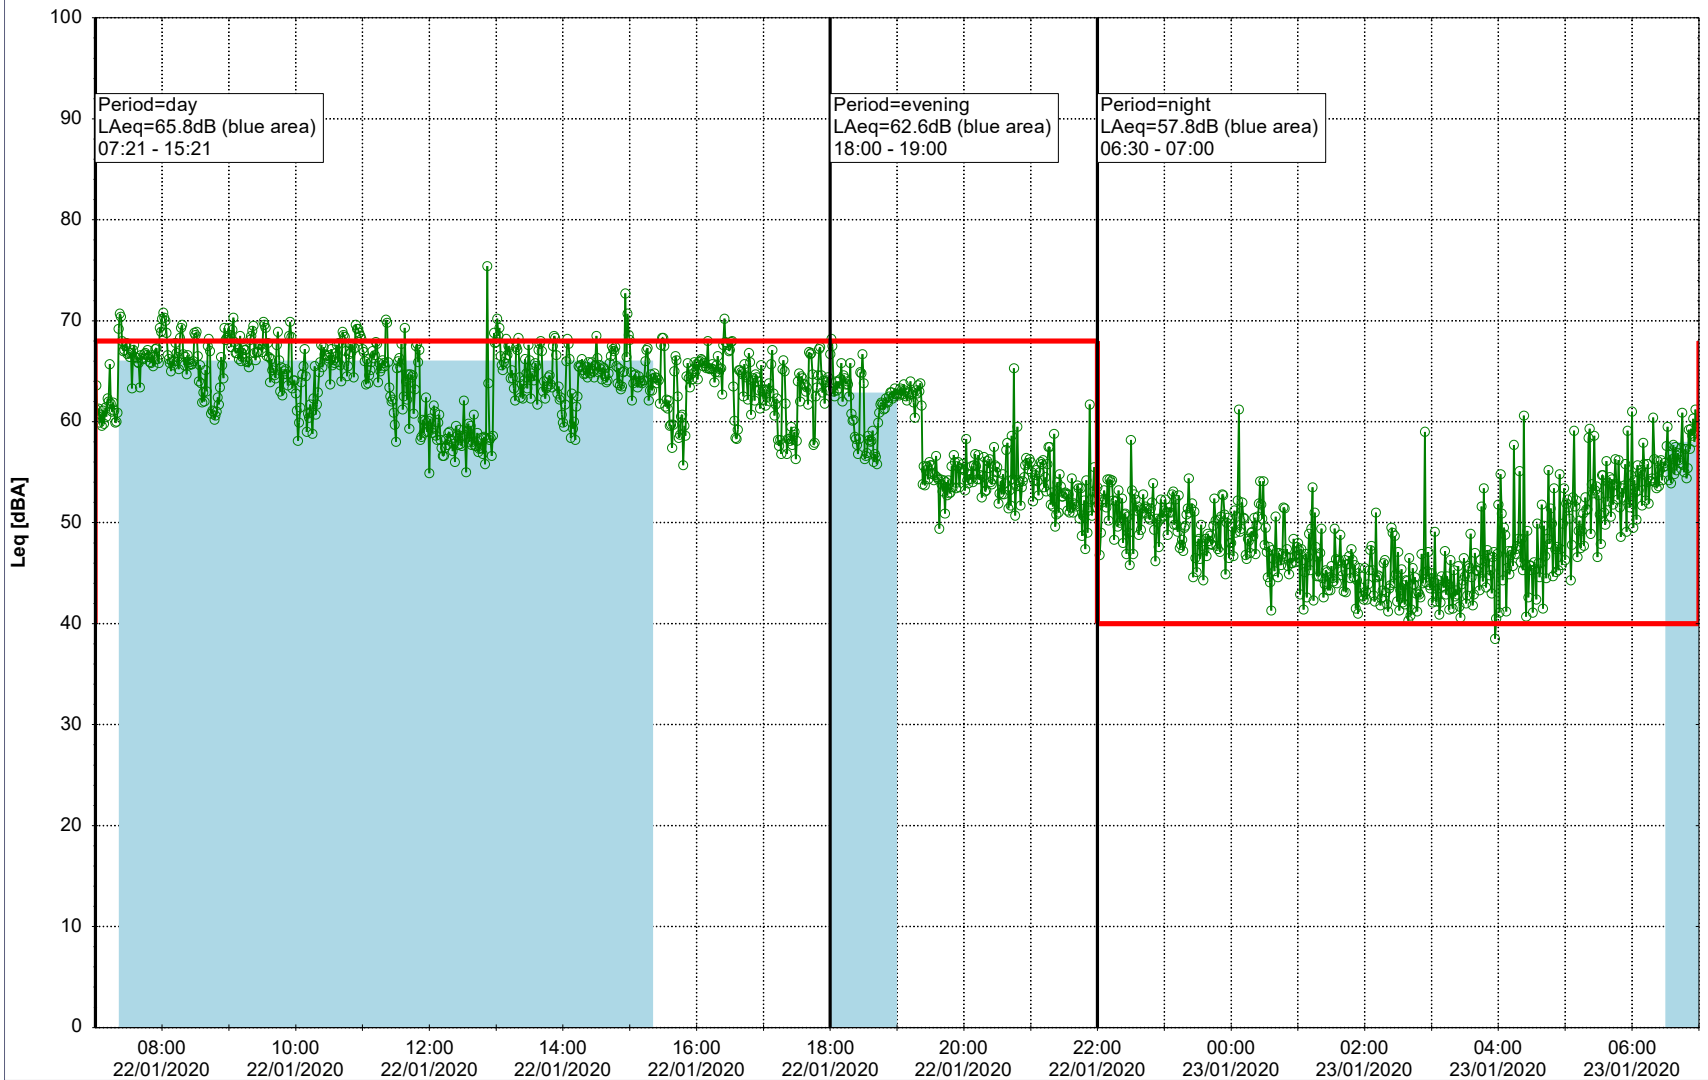

Plan View

Remarks

...

Noise Time Related Diagram

21/01/2020
22/01/2020

○ ○ ○ ○ HOL_NS01

Project: Kronos Sydhavnen
Construction: Havneholmen
Location: N-V

Plan View

Remarks

...

Noise Time Related Diagram

22/01/2020
23/01/2020

○ ○ ○ ○ HOL_NS01

Project: Kronos Sydhavnen
Construction: Havneholmen
Location: N-V

Plan View

Remarks

...

Noise Time Related Diagram

23/01/2020
24/01/2020

○ ○ ○ ○ HOL_NS01

Project: Kronos Sydhavnen
Construction: Havneholmen
Location: N-V

Plan View

Remarks

...

Noise Time Related Diagram

24/01/2020
25/01/2020

○ ○ ○ ○ HOL_NS01

Project: Kronos Sydhavnen
Construction: Havneholmen
Location: N-V

Plan View

Remarks

...

Noise Time Related Diagram