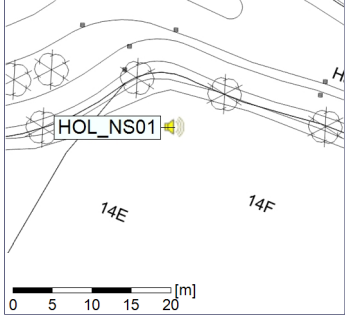

Noise Time Related Diagram

24/01/2020
25/01/2020

○ ○ ○ ○ HOL_NS01

Project: Kronos Sydhavnen
Construction: Havneholmen
Location: N-V

Plan View

Remarks

...

Noise Time Related Diagram