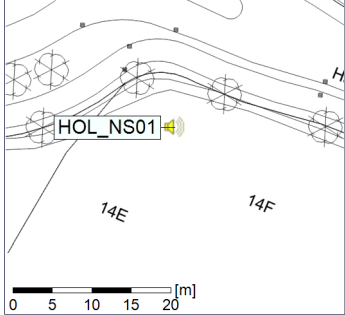

...

Noise Time Related Diagram

23/01/2020
24/01/2020

○ ○ ○ ○ HOL_NS01

Project: Kronos Sydhavnen
Construction: Havneholmen
Location: N-V

Plan View

Remarks

...

Noise Time Related Diagram

24/01/2020
25/01/2020

○ ○ ○ ○ HOL_NS01

Project: Kronos Sydhavnen
Construction: Havneholmen
Location: N-V

Plan View

Remarks

...

Noise Time Related Diagram