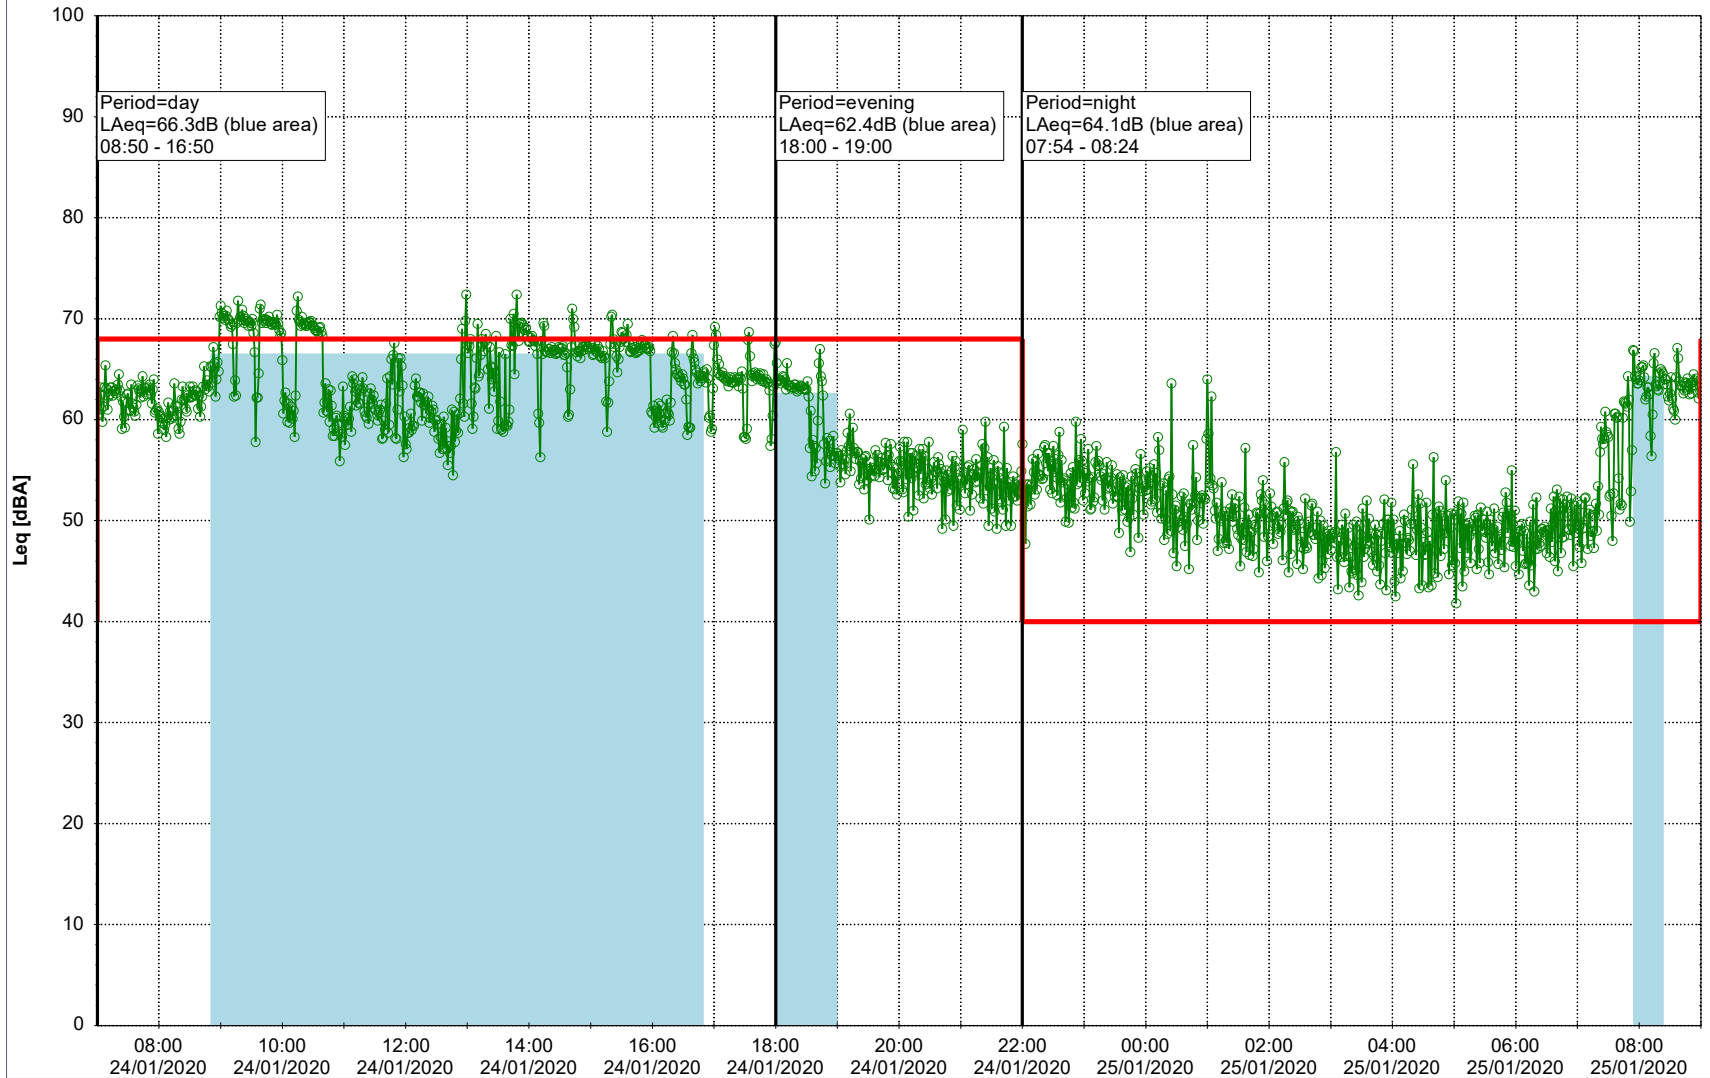

...

Noise Time Related Diagram

23/01/2020
24/01/2020

○ ○ ○ ○ HOL_NS01

Project: Kronos Sydhavnen
Construction: Havneholmen
Location: N-V

Plan View

Remarks

...

Noise Time Related Diagram

24/01/2020
25/01/2020

○ ○ ○ ○ HOL_NS01

Project: Kronos Sydhavnen
Construction: Havneholmen
Location: N-V

Plan View

Remarks

...

Noise Time Related Diagram

25/01/2020
26/01/2020

○ ○ ○ ○ HOL_NS01

Project: Kronos Sydhavnen
Construction: Havneholmen
Location: N-V

26/01/2020
27/01/2020

Plan View

Remarks

...

Noise Time Related Diagram