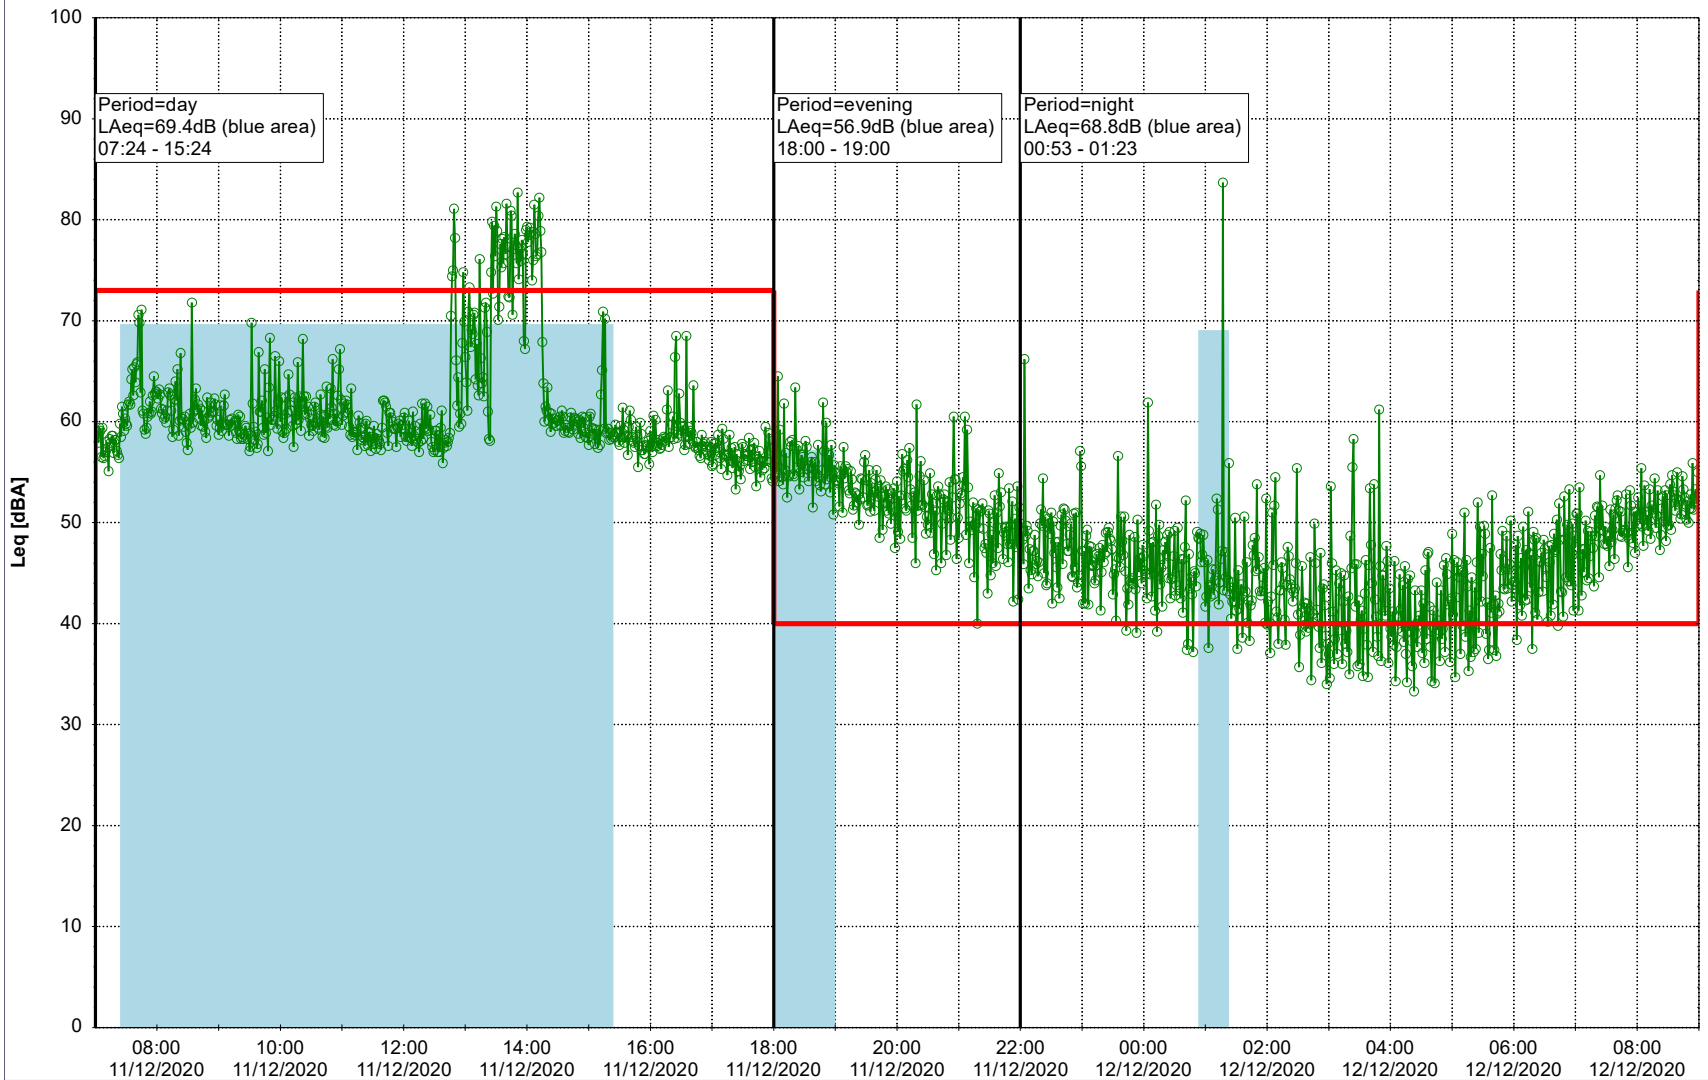

...

Noise Time Related Diagram

10/12/2020
11/12/2020

○ ○ ○ ○ HOL_NS01

Project: Kronos Sydhavnen
Construction: Havneholmen
Location: N-V

Plan View

Remarks

...

Noise Time Related Diagram

11/12/2020
12/12/2020

○ ○ ○ ○ HOL_NS01

Project: Kronos Sydhavnen
Construction: Havneholmen
Location: N-V

Plan View

Remarks

...

Noise Time Related Diagram

12/12/2020
13/12/2020

○ ○ ○ ○ HOL_NS01

Project: Kronos Sydhavnen
Construction: Havneholmen
Location: N-V

13/12/2020
14/12/2020

Plan View

Remarks

...

Noise Time Related Diagram