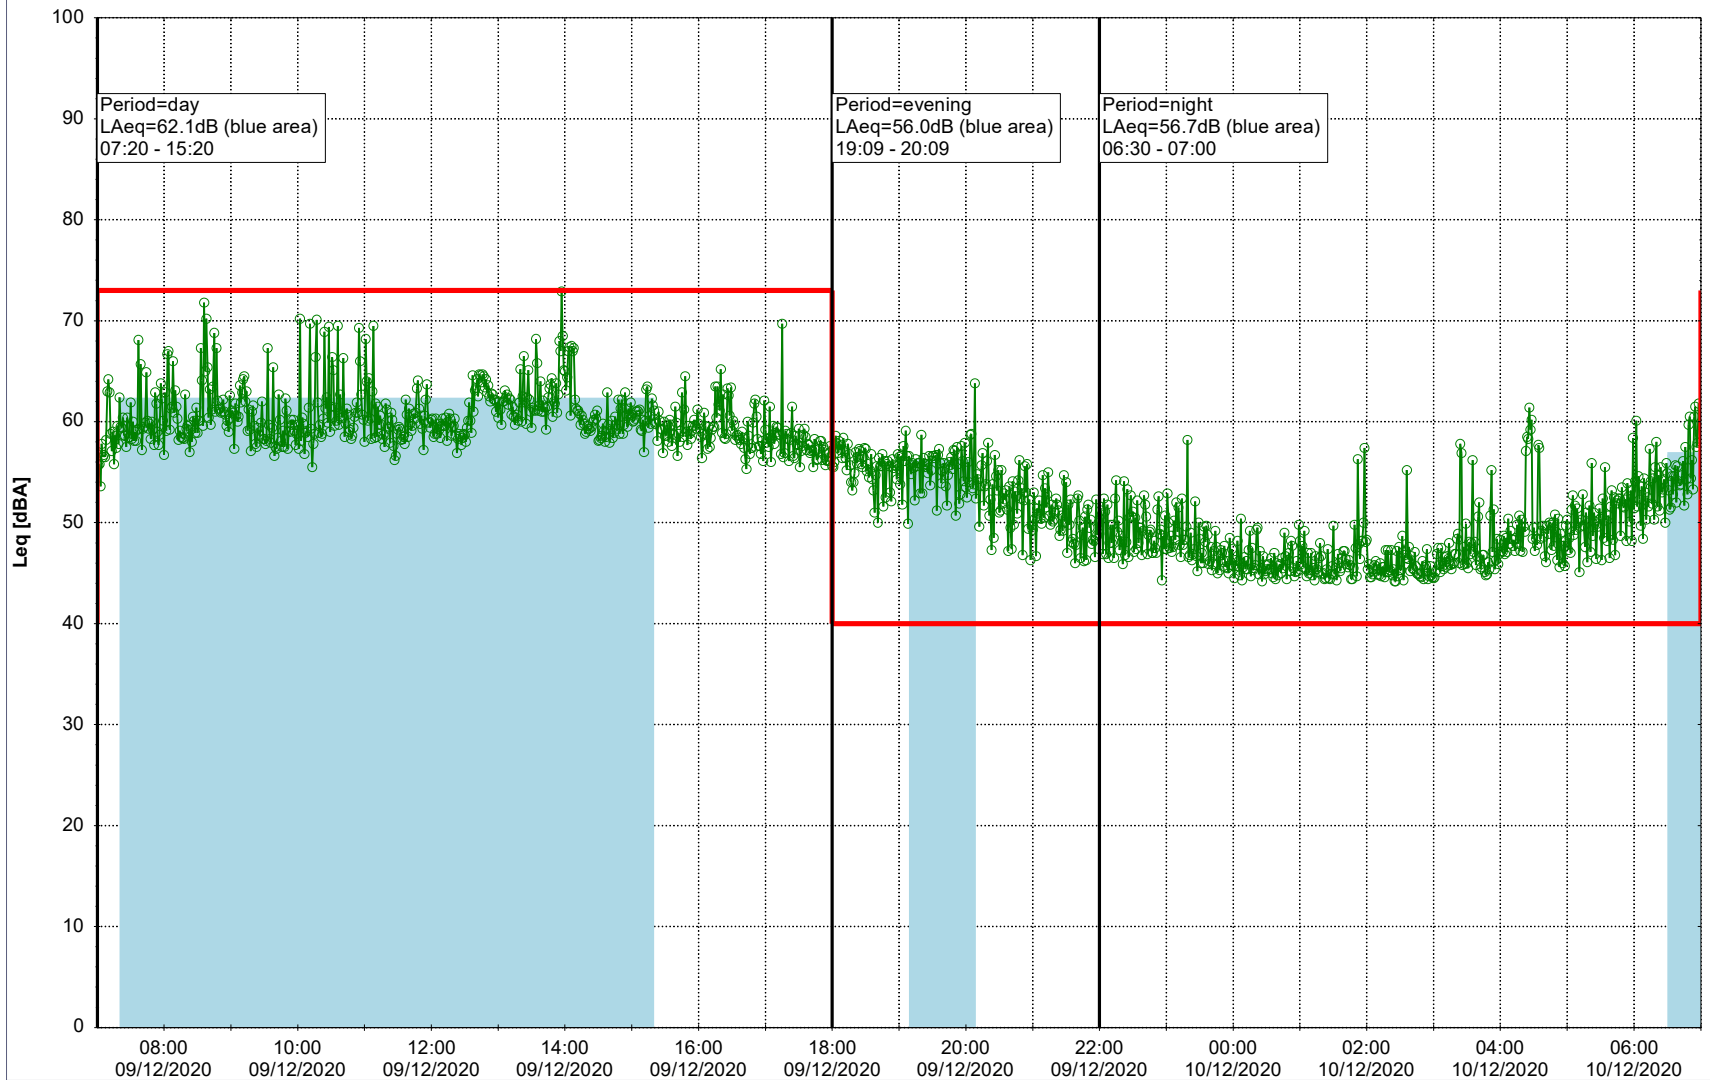

Plan View

Remarks

...

Noise Time Related Diagram

08/12/2020
09/12/2020

○ ○ ○ ○ HOL_NS01

Project: Kronos Sydhavnen
Construction: Havneholmen
Location: N-V

Plan View

Remarks

...

Noise Time Related Diagram

09/12/2020
10/12/2020

○ ○ ○ ○ HOL_NS01

Project: Kronos Sydhavnen
Construction: Havneholmen
Location: N-V

Plan View

Remarks

Noise Time Related Diagram

11/12/2020
12/12/2020

○ ○ ○ ○ HOL_NS01

Project: Kronos Sydhavnen
Construction: Havneholmen
Location: N-V

Plan View

Remarks

...

Noise Time Related Diagram

12/12/2020
13/12/2020

○ ○ ○ ○ HOL_NS01

Project: Kronos Sydhavnen
Construction: Havneholmen
Location: N-V

13/12/2020
14/12/2020

Plan View

Remarks

...

Noise Time Related Diagram