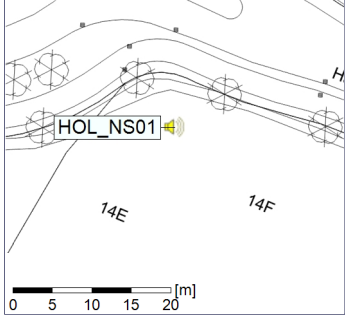

Plan View

Remarks

...

Noise Time Related Diagram

08/12/2020
09/12/2020

○ ○ ○ ○ HOL_NS01

Project: Kronos Sydhavnen
Construction: Havneholmen
Location: N-V

Plan View