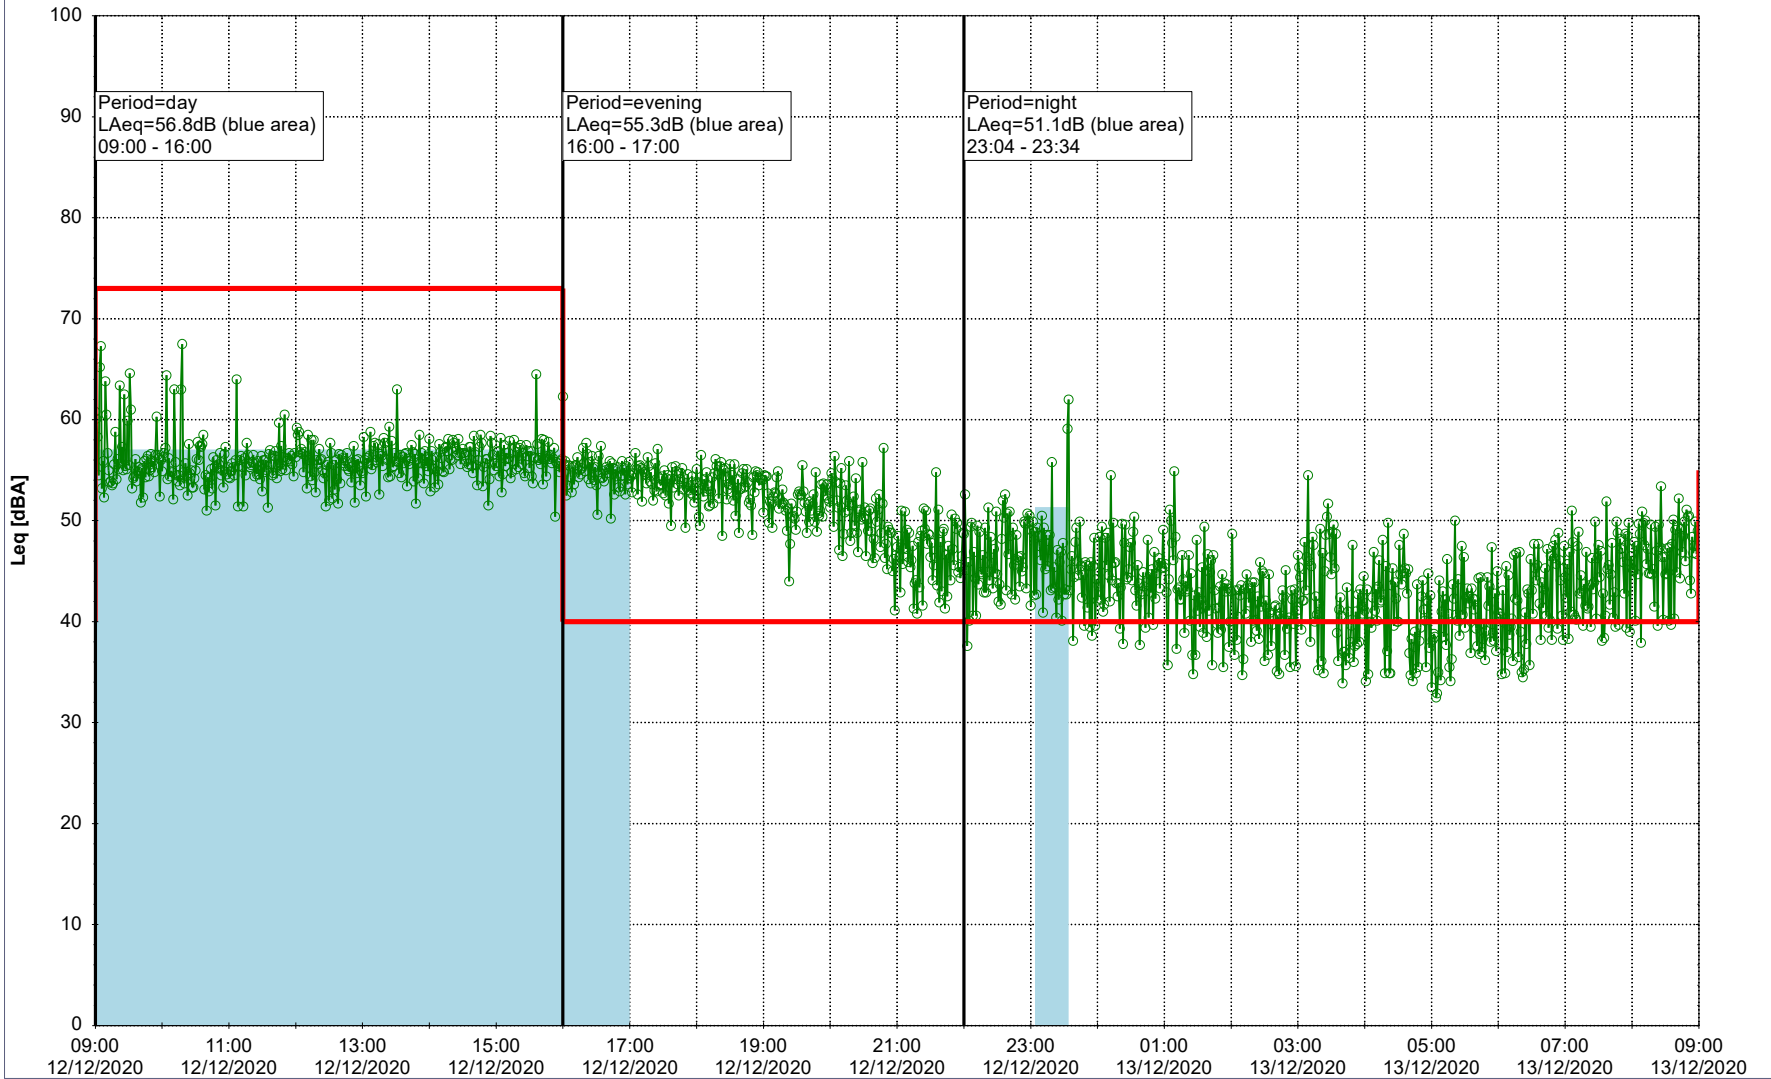

Noise Time Related Diagram

11/12/2020
12/12/2020

○ ○ ○ ○ HOL_NS01

Project: Kronos Sydhavnen
Construction: Havneholmen
Location: N-V

Plan View

Remarks

...

Noise Time Related Diagram

12/12/2020
13/12/2020

○ ○ ○ ○ HOL_NS01

Project: Kronos Sydhavnen
Construction: Havneholmen
Location: N-V

13/12/2020
14/12/2020

Plan View

Remarks

...

Noise Time Related Diagram