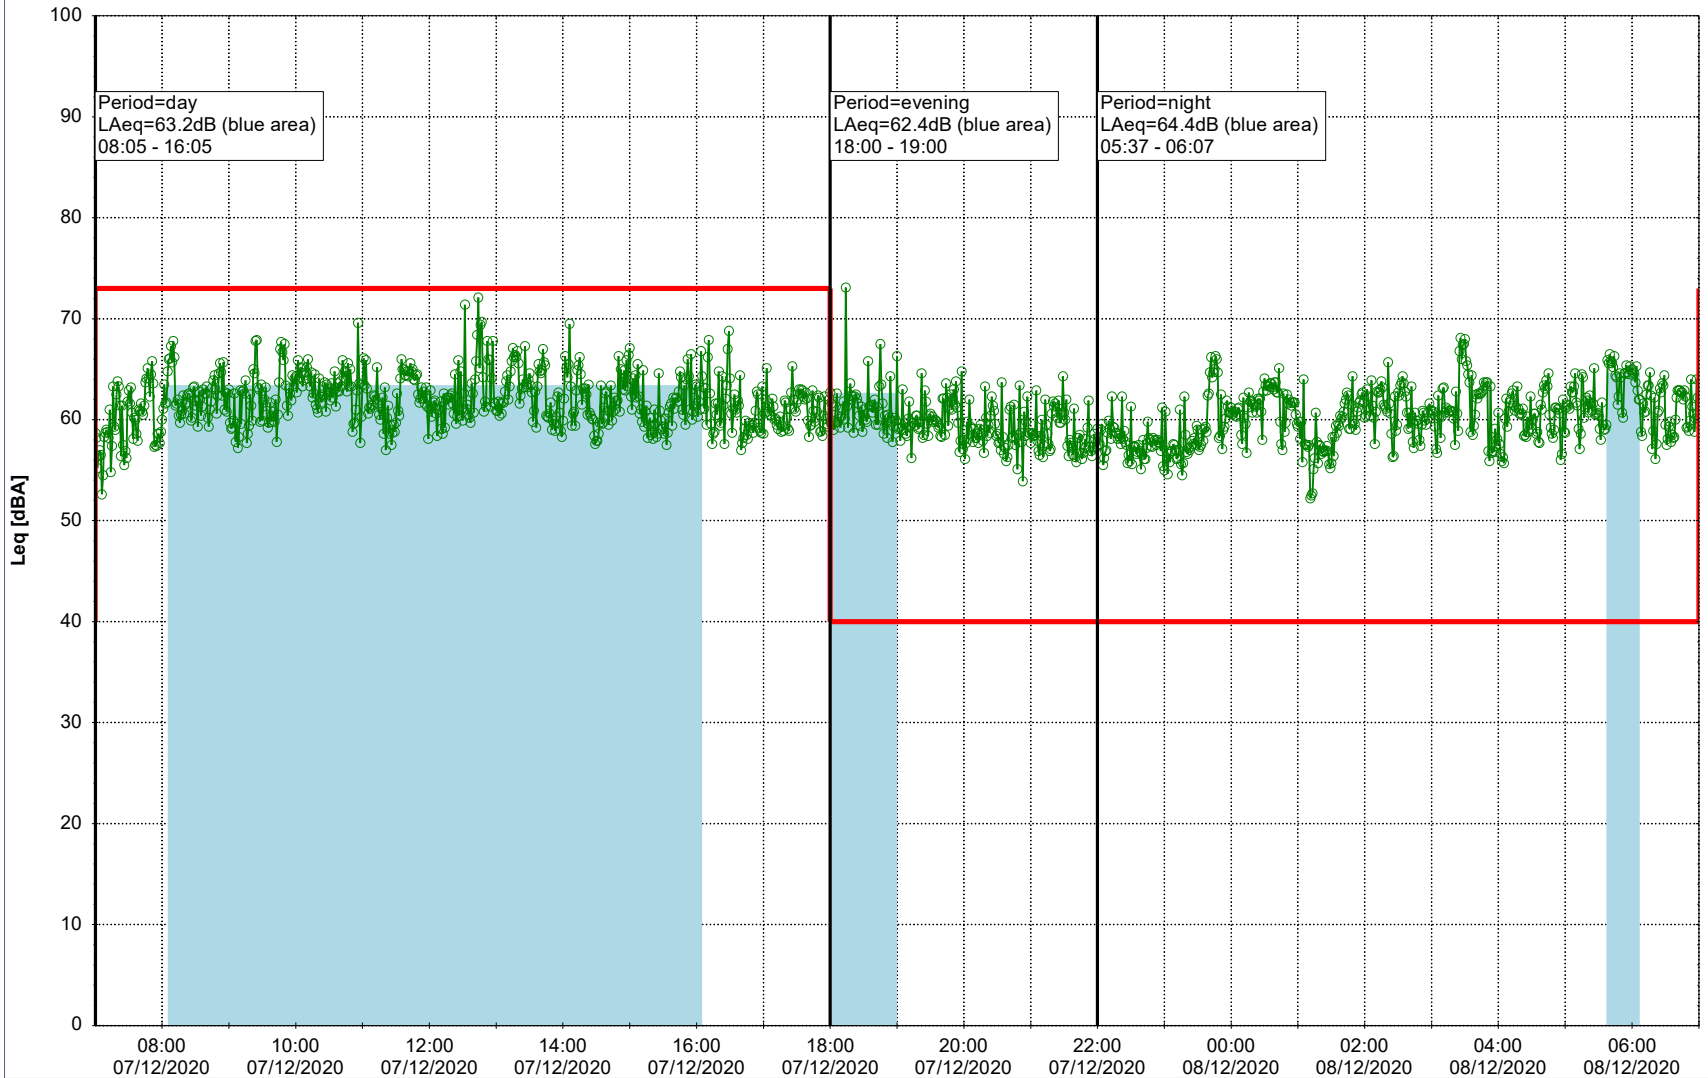

Project: Kronos Sydhavnen
Construction: Havneholmen
Location: N-V

Plan View

Remarks

...

Noise Time Related Diagram

07/12/2020
08/12/2020

○ ○ ○ ○ HOL_NS01

Project: Kronos Sydhavnen
Construction: Havneholmen
Location: N-V

Plan View

Remarks

...

Noise Time Related Diagram

08/12/2020
09/12/2020

○ ○ ○ ○ HOL_NS01

Project: Kronos Sydhavnen
Construction: Havneholmen
Location: N-V

Plan View

Remarks

...

Noise Time Related Diagram

09/12/2020
10/12/2020

○ ○ ○ ○ HOL_NS01

Project: Kronos Sydhavnen
Construction: Havneholmen
Location: N-V

Plan View

Remarks

12/12/2020
13/12/2020

○ ○ ○ ○ HOL_NS01

Project: Kronos Sydhavnen
Construction: Havneholmen
Location: N-V

13/12/2020
14/12/2020

Plan View

Remarks

...

Noise Time Related Diagram