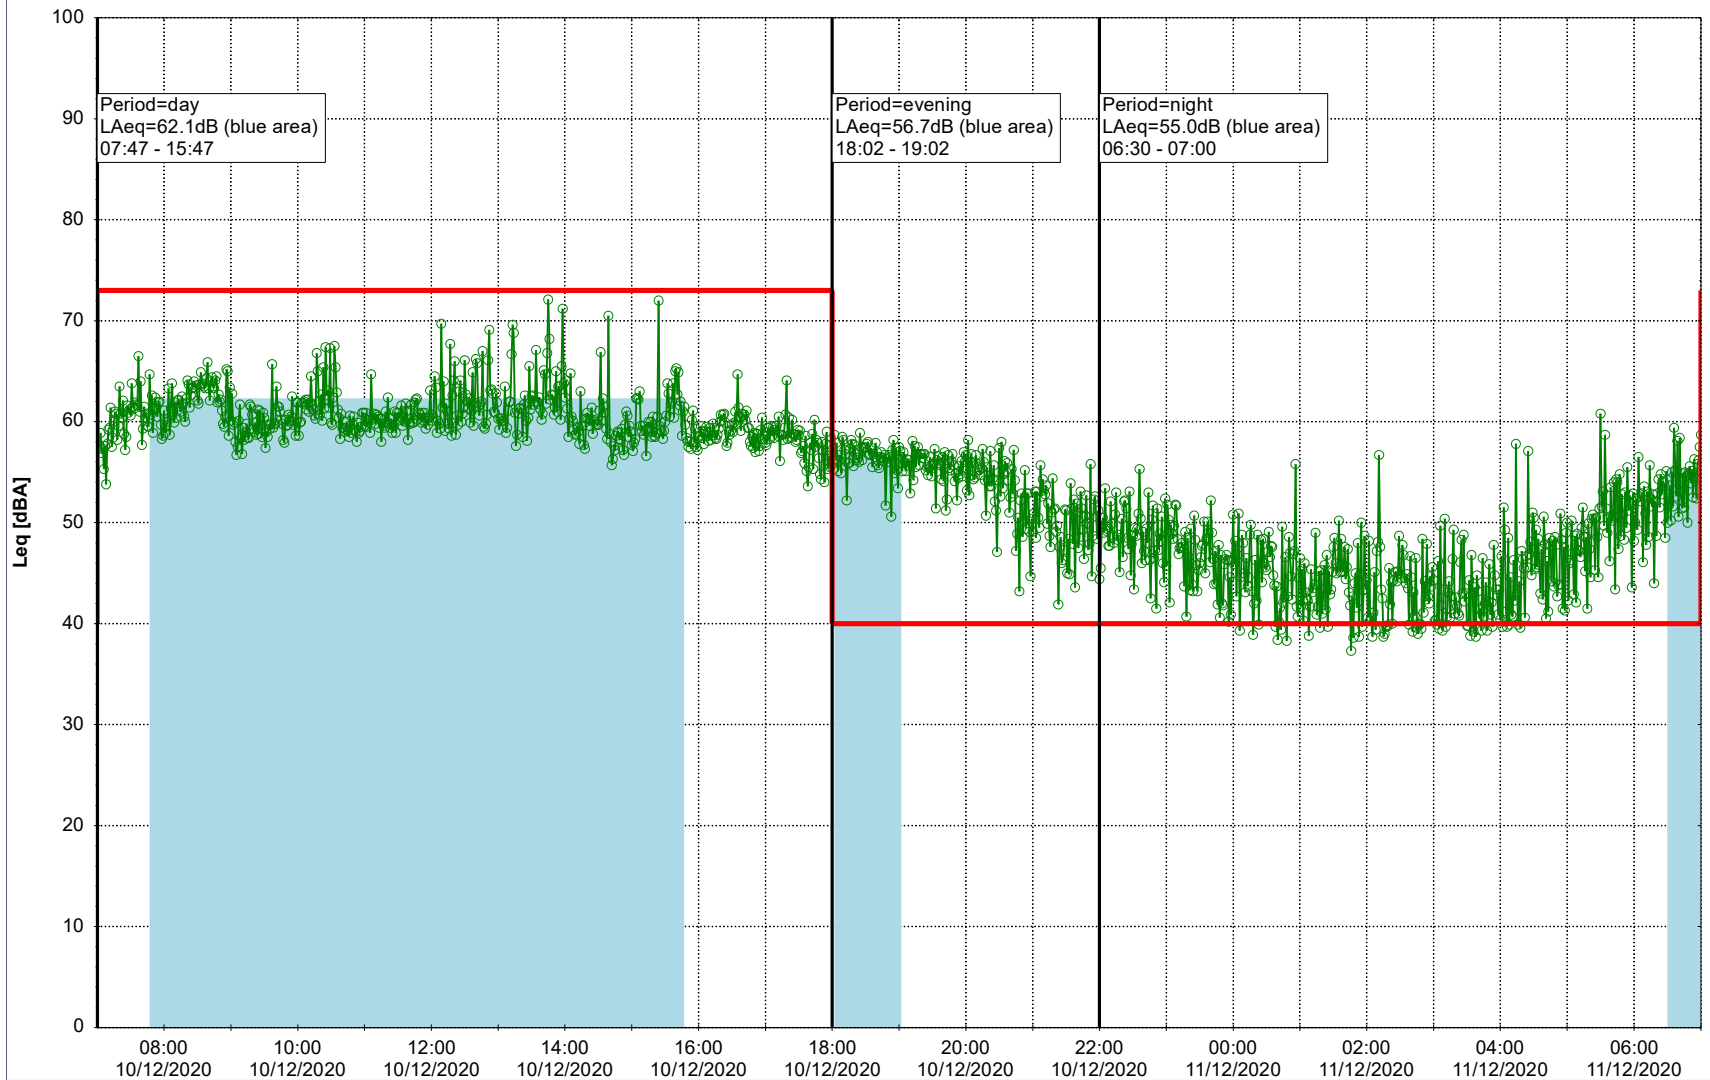

Remarks

...

Noise Time Related Diagram

09/12/2020
10/12/2020

○ ○ ○ ○ HOL_NS01

Project: Kronos Sydhavnen
Construction: Havneholmen
Location: N-V

Plan View

Remarks

...

Noise Time Related Diagram

10/12/2020
11/12/2020

○ ○ ○ ○ HOL_NS01

Project: Kronos Sydhavnen
Construction: Havneholmen
Location: N-V

Plan View

Remarks

...

Noise Time Related Diagram

11/12/2020
12/12/2020

○ ○ ○ ○ HOL_NS01

Project: Kronos Sydhavnen
Construction: Havneholmen
Location: N-V

Plan View

Remarks

...

Noise Time Related Diagram

12/12/2020
13/12/2020

○ ○ ○ ○ HOL_NS01

Project: Kronos Sydhavnen
Construction: Havneholmen
Location: N-V

13/12/2020
14/12/2020

Plan View

Remarks

...

Noise Time Related Diagram