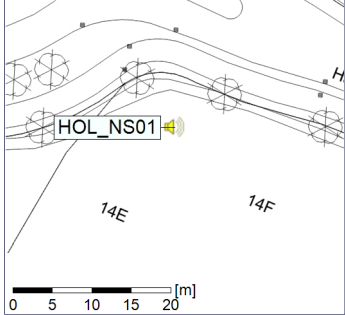

...

Noise Time Related Diagram

10/12/2020
11/12/2020

○ ○ ○ ○ HOL_NS01

Project: Kronos Sydhavnen
Construction: Havneholmen
Location: N-V

Plan View

Remarks

...

Noise Time Related Diagram

11/12/2020
12/12/2020

○ ○ ○ ○ HOL_NS01

Project: Kronos Sydhavnen
Construction: Havneholmen
Location: N-V

Plan View

Remarks

...

Noise Time Related Diagram