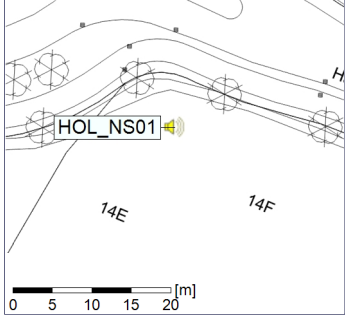

Noise Time Related Diagram

11/12/2020
12/12/2020

○ ○ ○ ○ HOL_NS01

Project: Kronos Sydhavnen
Construction: Havneholmen
Location: N-V

Plan View

Remarks

...

Noise Time Related Diagram

12/12/2020
13/12/2020

○ ○ ○ ○ HOL_NS01

Project: Kronos Sydhavnen
Construction: Havneholmen
Location: N-V

13/12/2020
14/12/2020

Plan View

Remarks

...

Noise Time Related Diagram