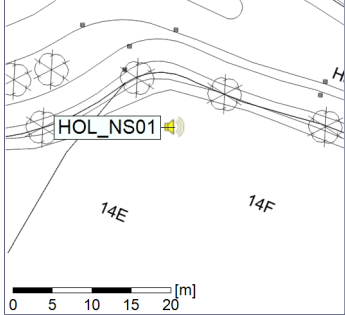

Remarks

...

Noise Time Related Diagram

09/12/2020
10/12/2020

○ ○ ○ ○ HOL_NS01

Project: Kronos Sydhavnen
Construction: Havneholmen
Location: N-V

Plan View

Remarks

...

Noise Time Related Diagram

10/12/2020
11/12/2020

○ ○ ○ ○ HOL_NS01

Project: Kronos Sydhavnen
Construction: Havneholmen
Location: N-V

Plan View

Remarks

...