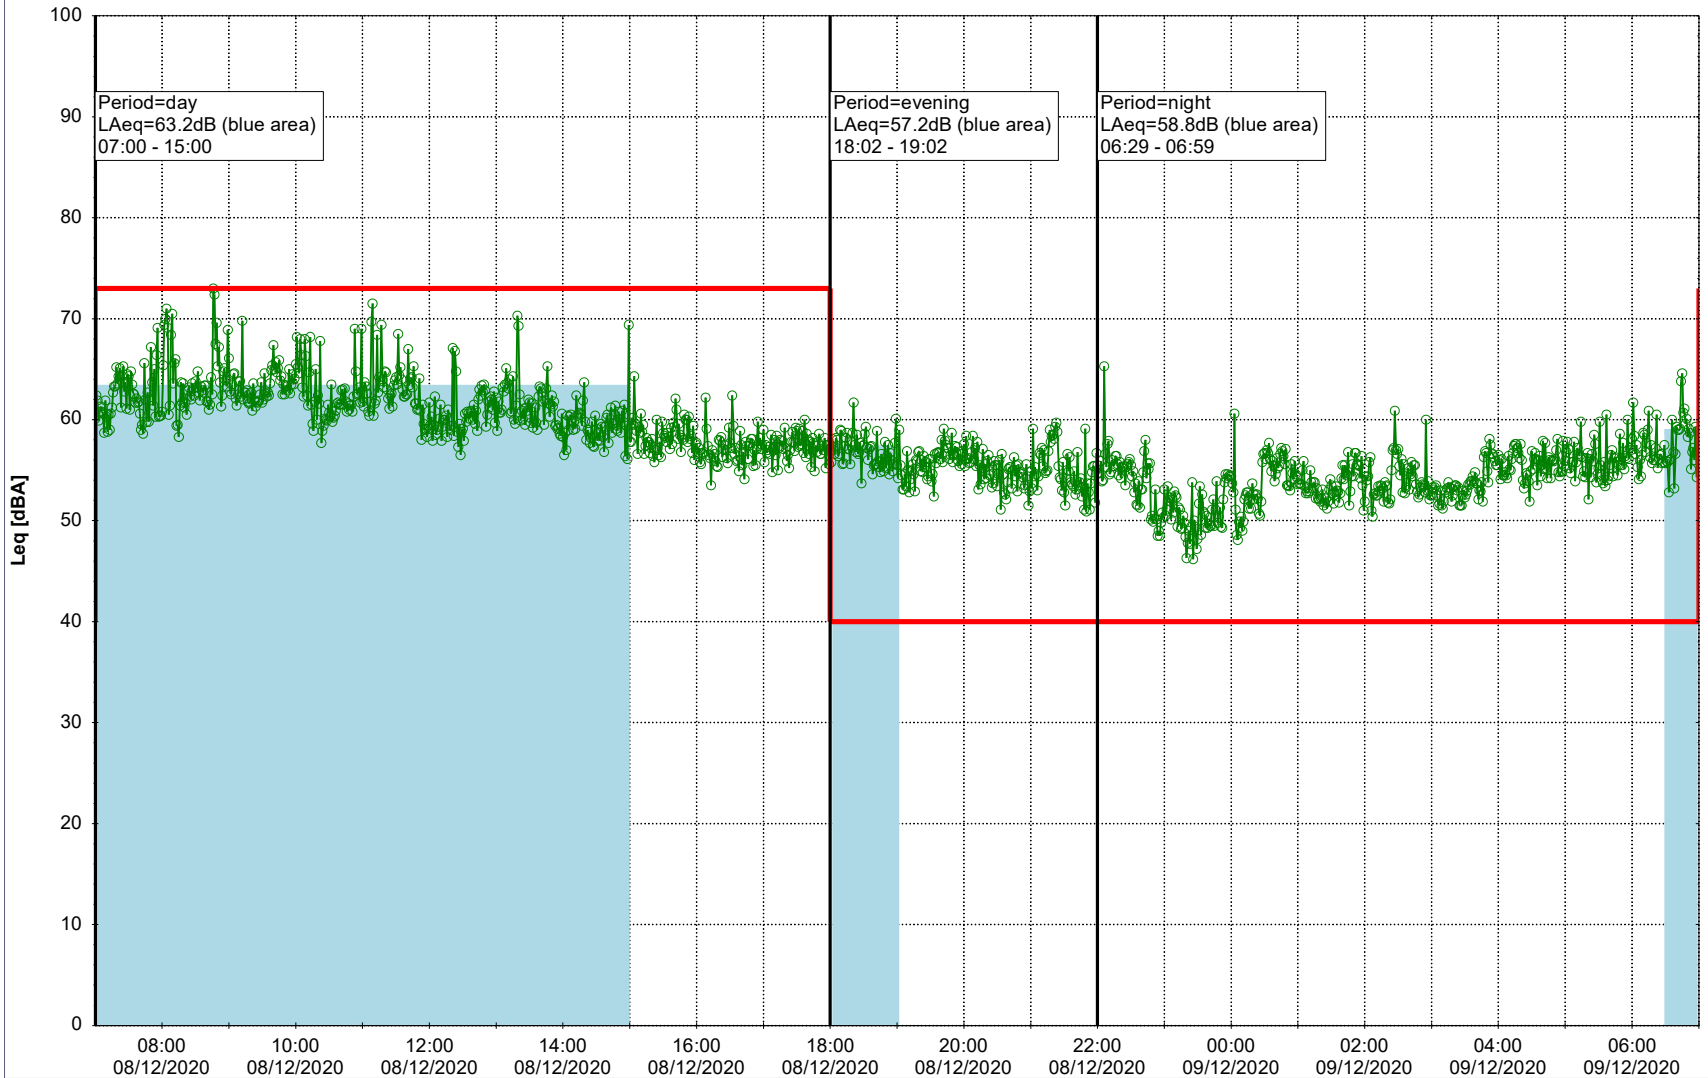

Plan View

Remarks

...

Noise Time Related Diagram

08/12/2020
09/12/2020

○ ○ ○ ○ HOL_NS01

Project: Kronos Sydhavnen
Construction: Havneholmen
Location: N-V

Plan View

Remarks

...

Noise Time Related Diagram

09/12/2020
10/12/2020

○ ○ ○ ○ HOL_NS01

Project: Kronos Sydhavnen
Construction: Havneholmen
Location: N-V

Plan View

Remarks

...

Noise Time Related Diagram

10/12/2020
11/12/2020

○ ○ ○ ○ HOL_NS01

Project: Kronos Sydhavnen
Construction: Havneholmen
Location: N-V

Plan View

Remarks

...

12/12/2020
13/12/2020

○ ○ ○ ○ HOL_NS01

Project: Kronos Sydhavnen
Construction: Havneholmen
Location: N-V

13/12/2020
14/12/2020

Plan View

Remarks

...

Noise Time Related Diagram