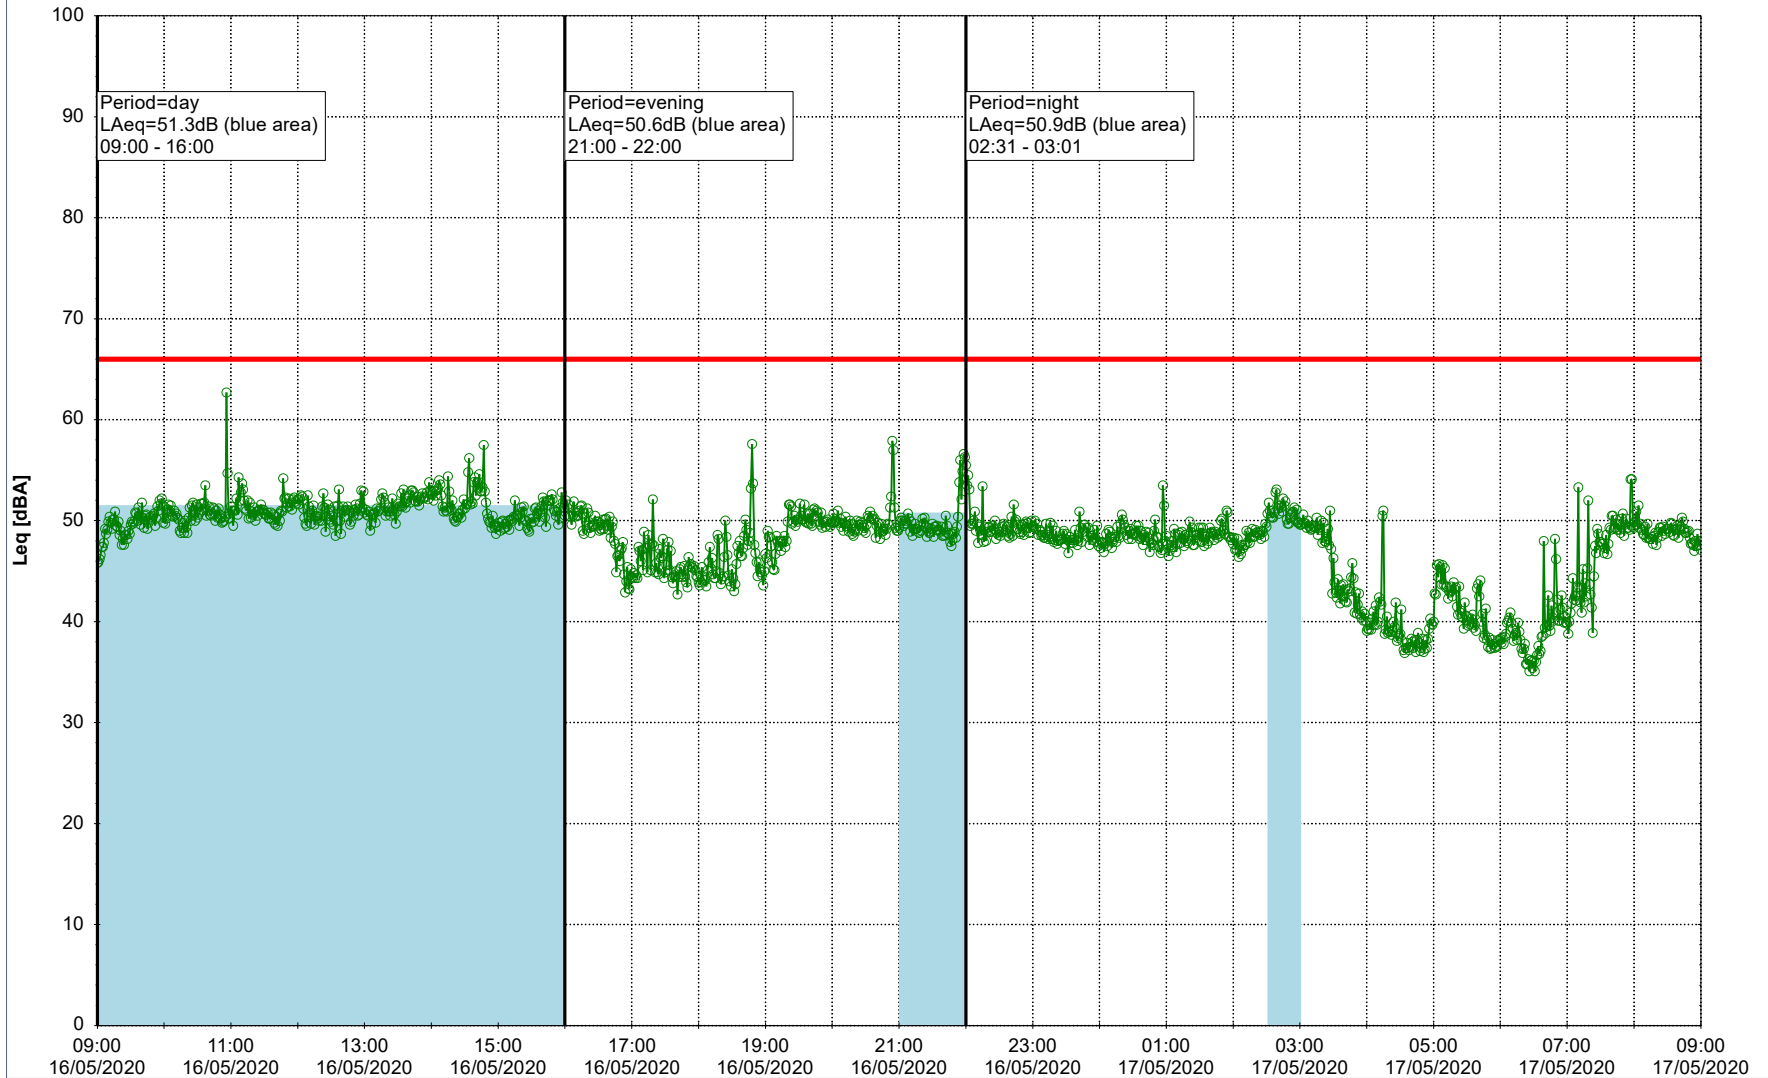

Plan View

Remarks

- Ørsted Værket

Noise Time Related Diagram

15/05/2020
16/05/2020

○○○○ EBR-OVK_NS02

Project: Kronos Sydhavnen
Construction: Enghave Brygge
Location: N-V

Plan View

Remarks

- Tegholmen

Noise Time Related Diagram

16/05/2020
17/05/2020

○○○ EBR-OVK_NS01

Project: Kronos Sydhavnen
Construction: Enghave Brygge
Location: N-V

Plan View

Remarks

- Ørsted Værket

Noise Time Related Diagram

16/05/2020
17/05/2020

○○○○ EBR-OVK_NS02

Project: Kronos Sydhavnen
Construction: Enghave Brygge
Location: N-V

Plan View

Remarks

- Tegholmen