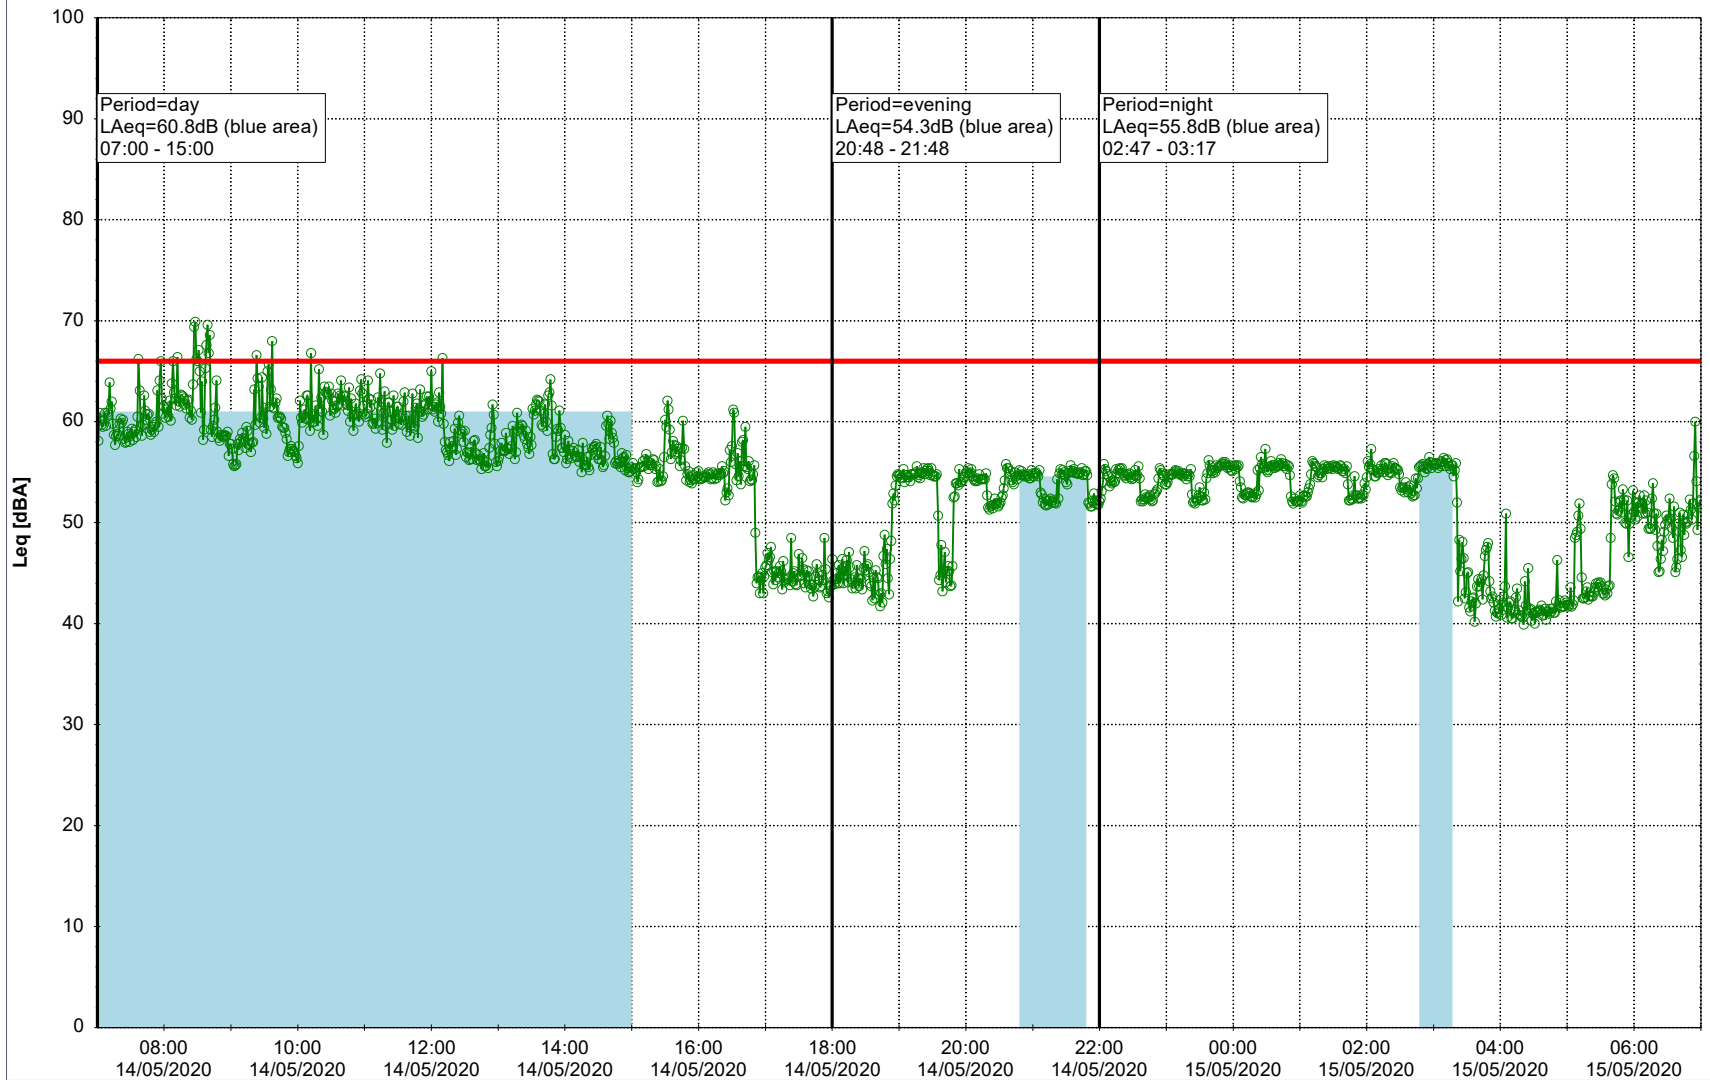

○○○○ EBR-OVK_NS01

Project: Kronos Sydhavnen
Construction: Enghave Brygge
Location: N-V

Plan View

Remarks

- Ørsted Værket

Noise Time Related Diagram

14/05/2020
15/05/2020

○○○ EBR-OVK_NS02

Project: Kronos Sydhavnen
Construction: Enghave Brygge
Location: N-V

Plan View

Remarks

- Tegholmen

Noise Time Related Diagram

15/05/2020
16/05/2020

○○○ EBR-OVK_NS01

Project: Kronos Sydhavnen
Construction: Enghave Brygge
Location: N-V