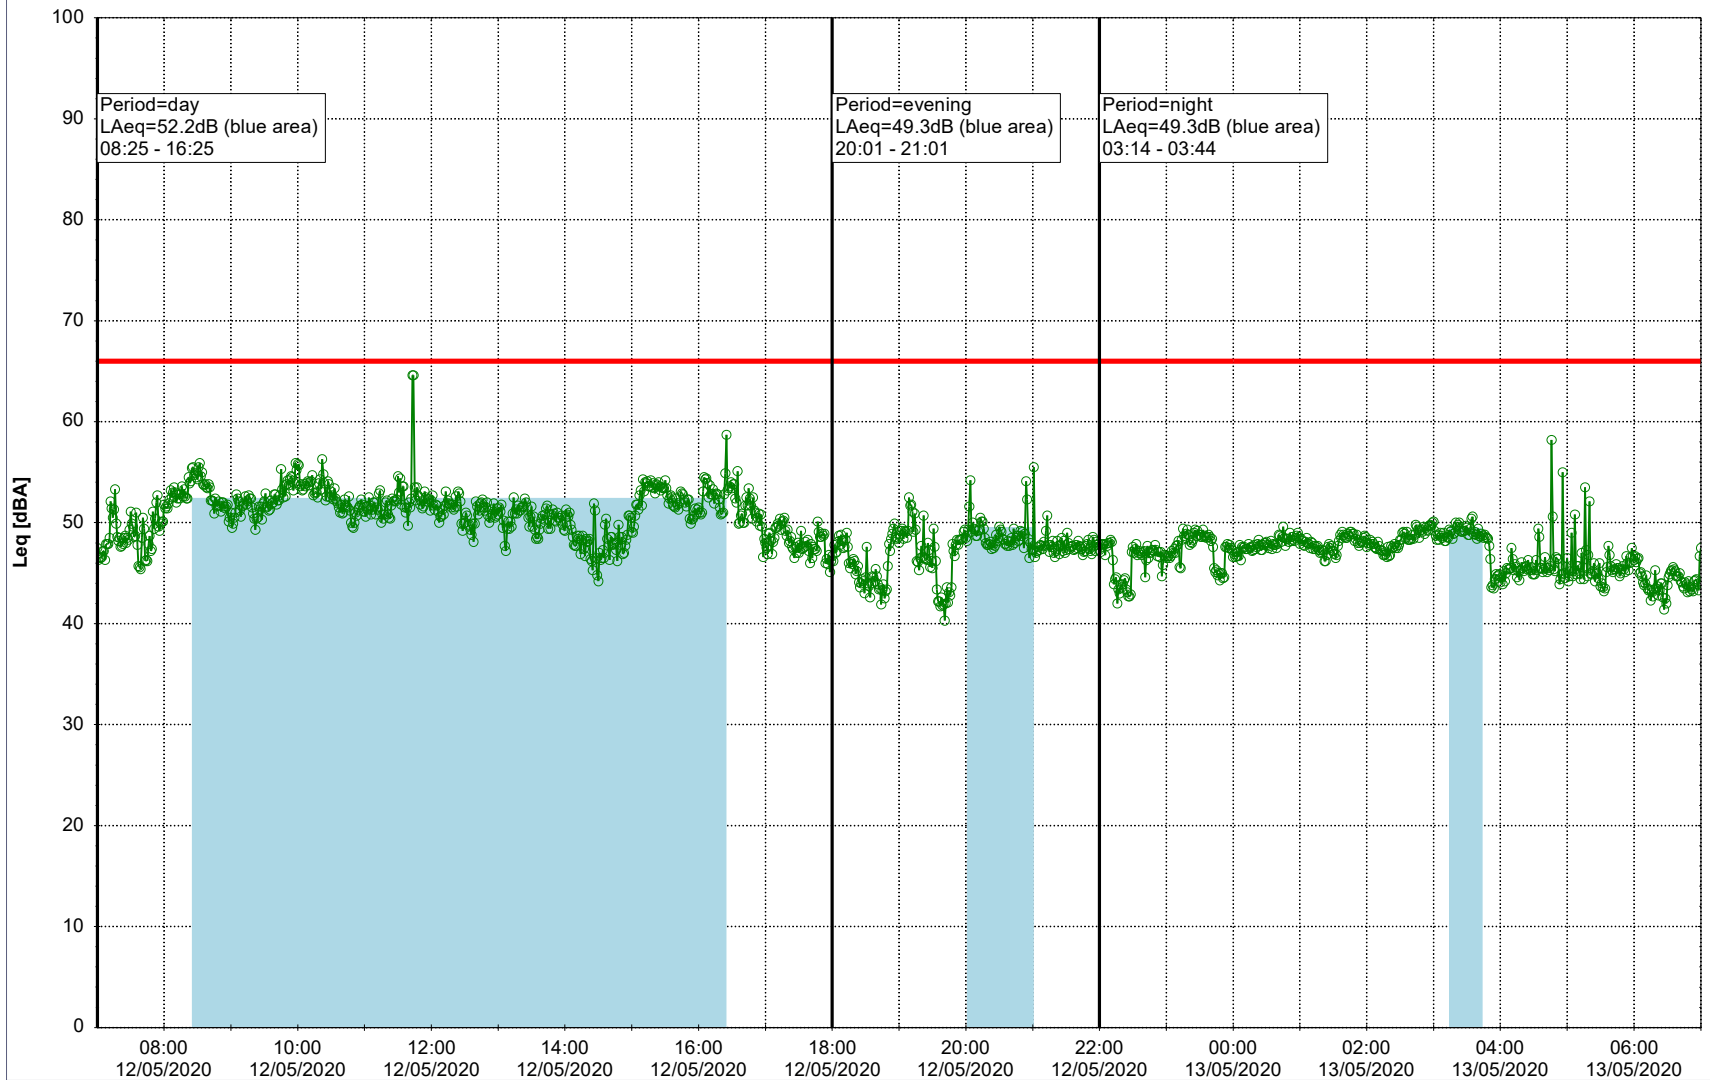

Project: Kronos Sydhavnen
Construction: Enghave Brygge
Location: N-V

Plan View

Remarks

- Tegholmen

Noise Time Related Diagram

11/05/2020
12/05/2020

○○○ EBR-OVK_NS01

Project: Kronos Sydhavnen
Construction: Enghave Brygge
Location: N-V

Plan View

Remarks

- Ørsted Værket

Noise Time Related Diagram

11/05/2020
12/05/2020

○○○ EBR-OVK_NS02

Project: Kronos Sydhavnen
Construction: Enghave Brygge
Location: N-V

Plan View

Remarks

- Tegholmen

Noise Time Related Diagram

12/05/2020
13/05/2020

○○○ EBR-OVK_NS01

Project: Kronos Sydhavnen
Construction: Enghave Brygge
Location: N-V

Plan View

Remarks