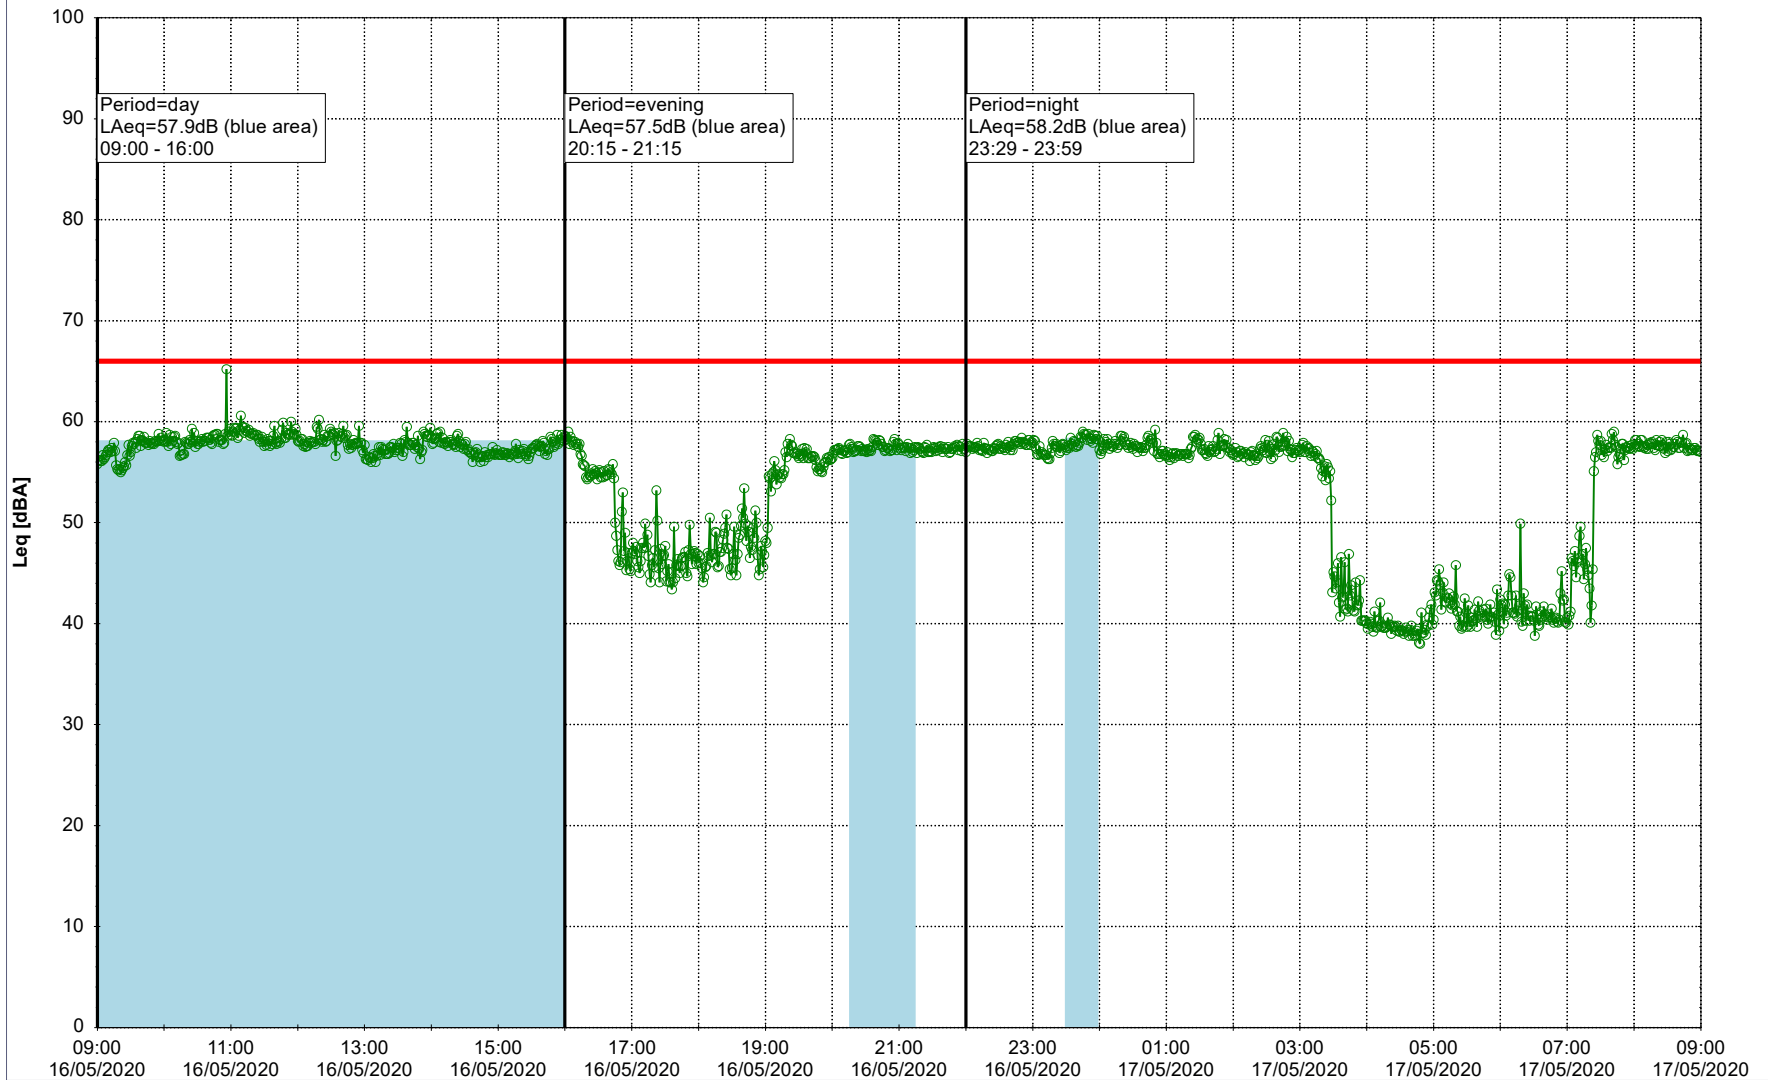

Plan View

Remarks

- Ørsted Værket

Noise Time Related Diagram

15/05/2020
16/05/2020

○○○○ EBR-OVK_NS02

Project: Kronos Sydhavnen
Construction: Enghave Brygge
Location: N-V

Plan View

Remarks

- Tegholmen

Noise Time Related Diagram

16/05/2020
17/05/2020

○○○ EBR-OVK_NS01

Project: Kronos Sydhavnen
Construction: Enghave Brygge
Location: N-V

Plan View

Remarks

- Ørsted Værket

Noise Time Related Diagram

16/05/2020
17/05/2020

○○○○ EBR-OVK_NS02

Project: Kronos Sydhavnen
Construction: Enghave Brygge
Location: N-V

Plan View

Remarks

- Tegholmen

Noise Time Related Diagram

17/05/2020
18/05/2020

○○○○ EBR-OVK_NS01

Project: Kronos Sydhavnen
Construction: Enghave Brygge
Location: N-V

Plan View

Remarks

- Ørsted Værket

Noise Time Related Diagram