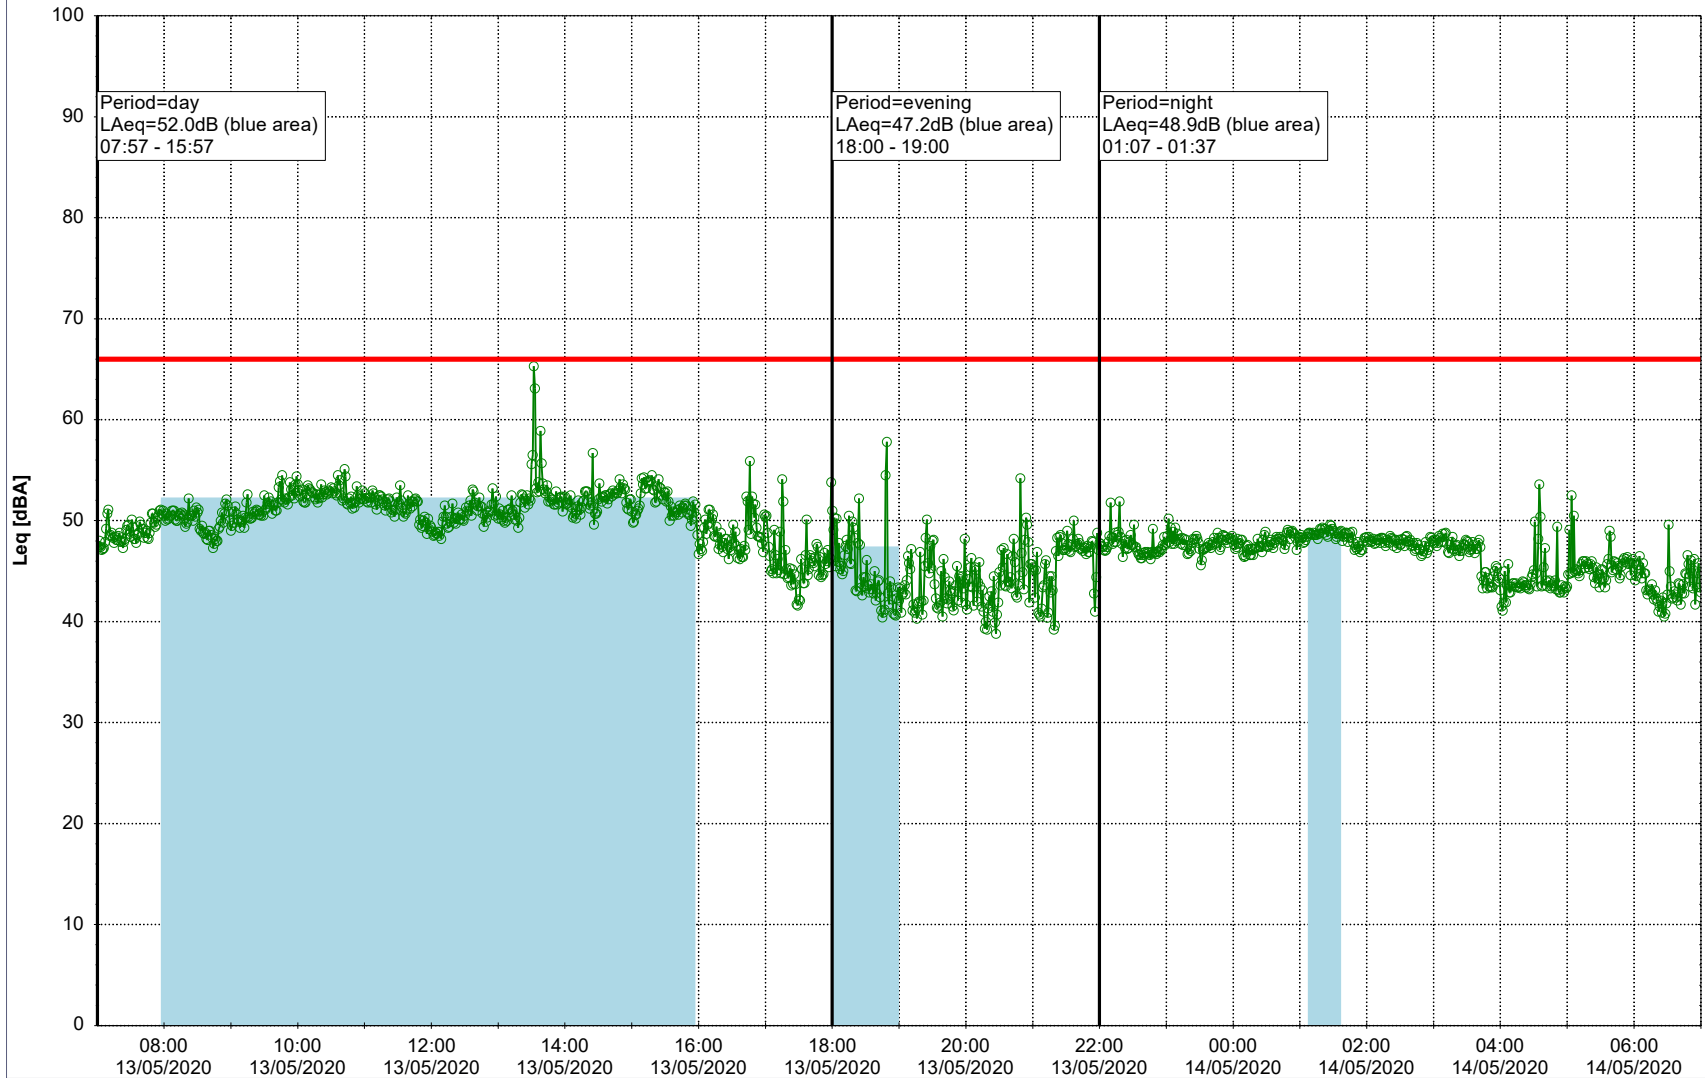

- Ørsted Værket

Noise Time Related Diagram

12/05/2020
13/05/2020

○○○ EBR-OVK_NS02

Project: Kronos Sydhavnen
Construction: Enghave Brygge
Location: N-V

Plan View

Remarks

- Tegholmen

Noise Time Related Diagram

13/05/2020
14/05/2020

○○○ EBR-OVK_NS01

Project: Kronos Sydhavnen
Construction: Enghave Brygge
Location: N-V

Plan View

Remarks

- Ørsted Værket

Noise Time Related Diagram