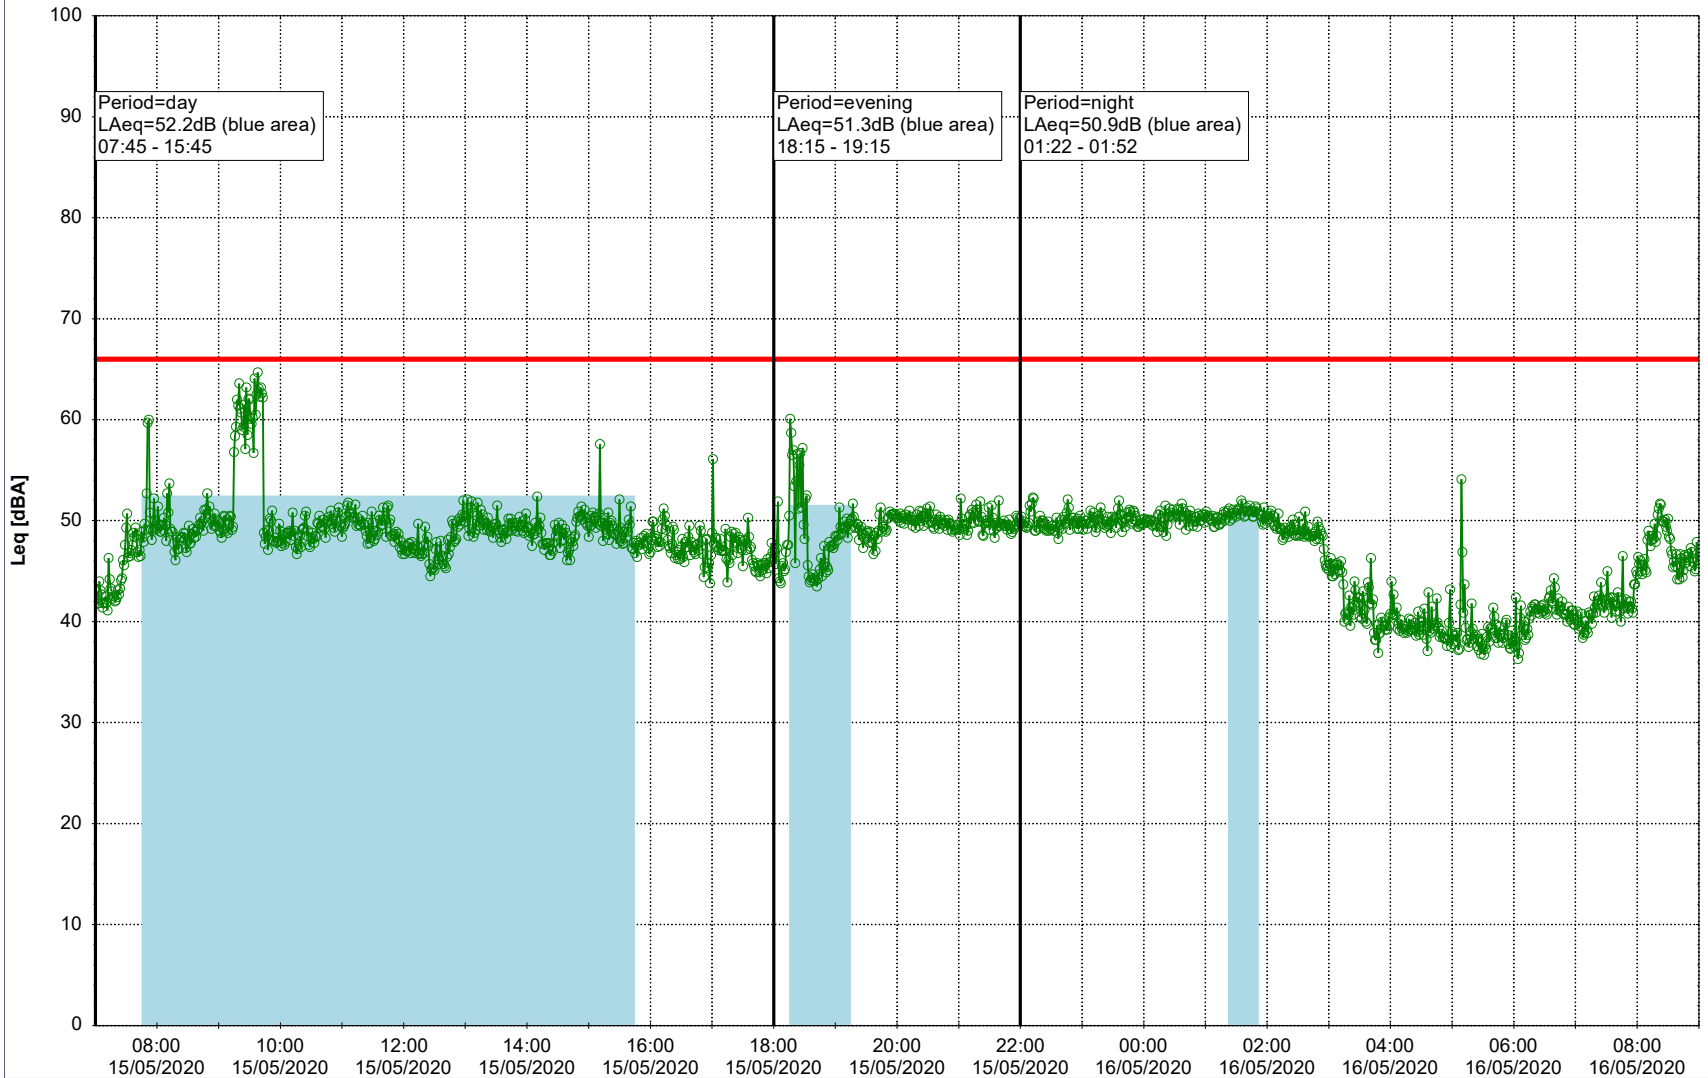

Project: Kronos Sydhavnen
Construction: Enghave Brygge
Location: N-V

Plan View

Remarks

- Tegholmen

Noise Time Related Diagram

15/05/2020
16/05/2020

○○○ EBR-OVK_NS01

Project: Kronos Sydhavnen
Construction: Enghave Brygge
Location: N-V

Plan View

Remarks

- Ørsted Værket

Noise Time Related Diagram

15/05/2020
16/05/2020

○○○○ EBR-OVK_NS02

Project: Kronos Sydhavnen
Construction: Enghave Brygge
Location: N-V

Plan View

- Ørsted Værket

Noise Time Related Diagram

16/05/2020
17/05/2020

○○○○ EBR-OVK_NS02

Project: Kronos Sydhavnen
Construction: Enghave Brygge
Location: N-V

Plan View

Remarks

- Tegholmen