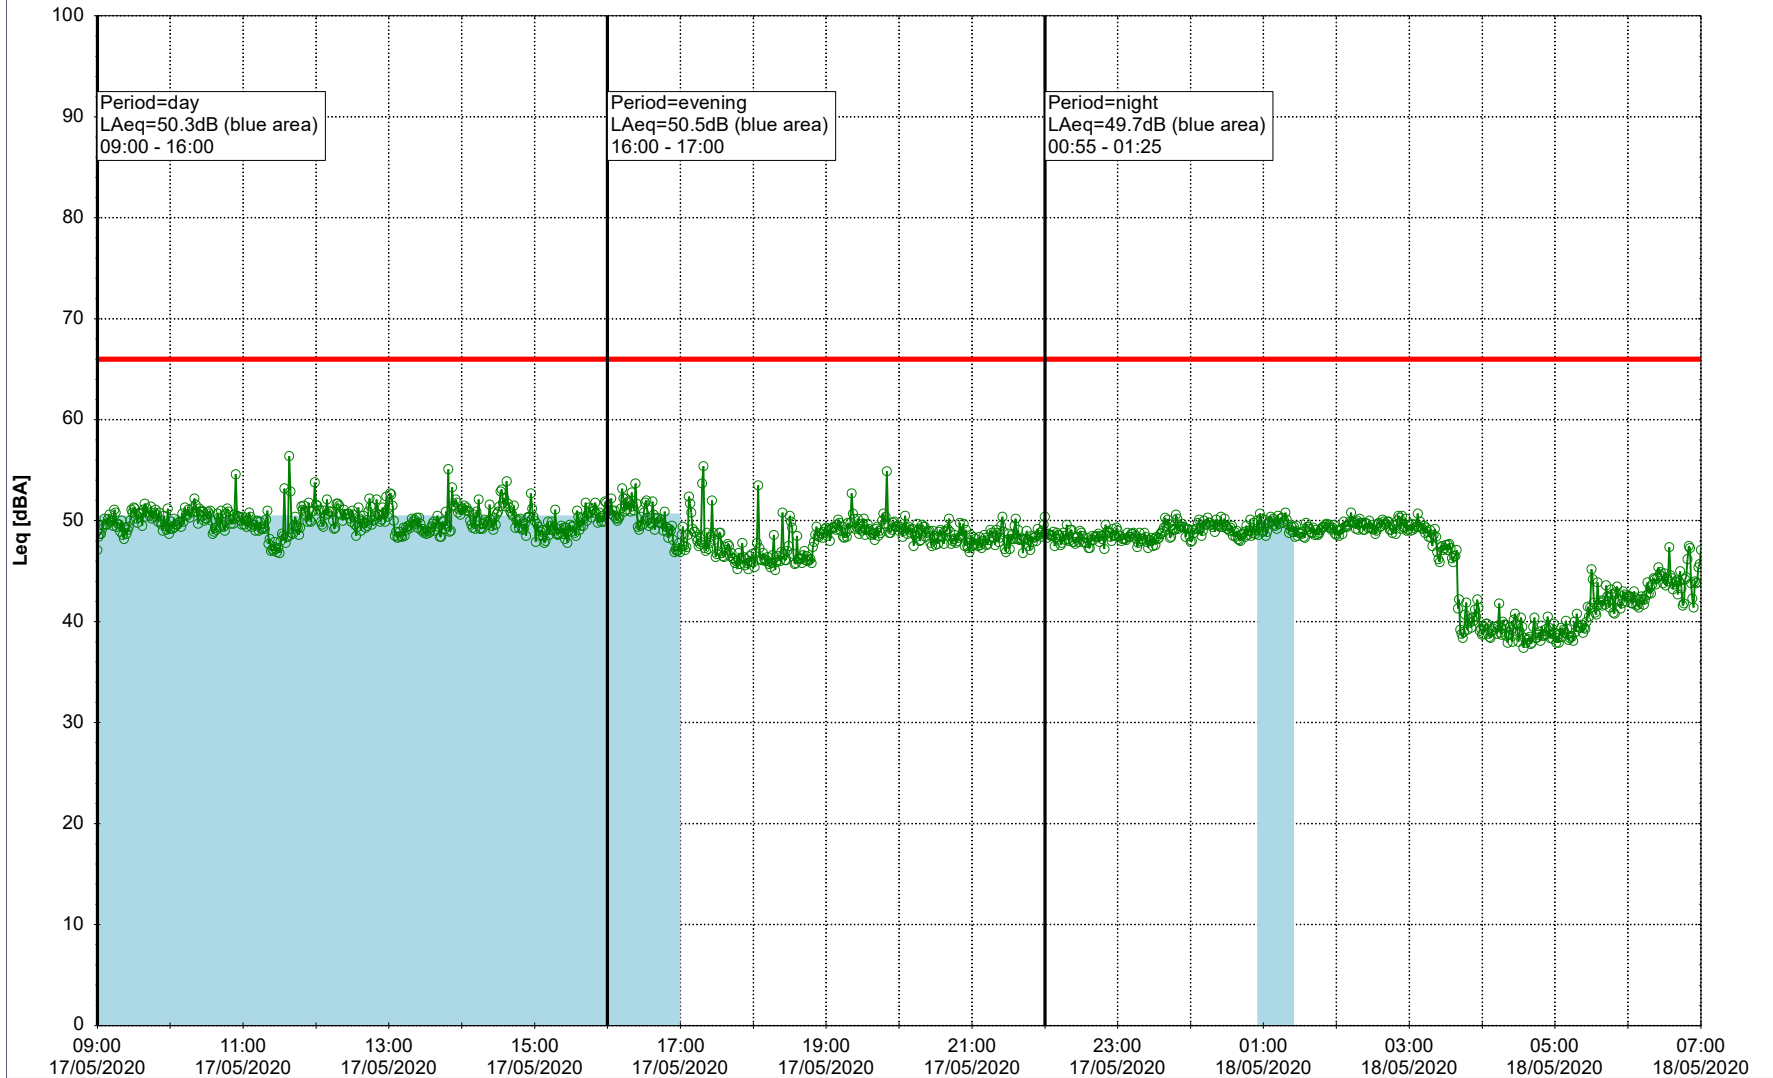

- Ørsted Værket

Noise Time Related Diagram

16/05/2020
17/05/2020

○○○○ EBR-OVK_NS02

Project: Kronos Sydhavnen
Construction: Enghave Brygge
Location: N-V

Plan View

Remarks

- Tegholmen

Noise Time Related Diagram

17/05/2020
18/05/2020

○○○○ EBR-OVK_NS01

Project: Kronos Sydhavnen
Construction: Enghave Brygge
Location: N-V

Plan View

Remarks

- Ørsted Værket

Noise Time Related Diagram