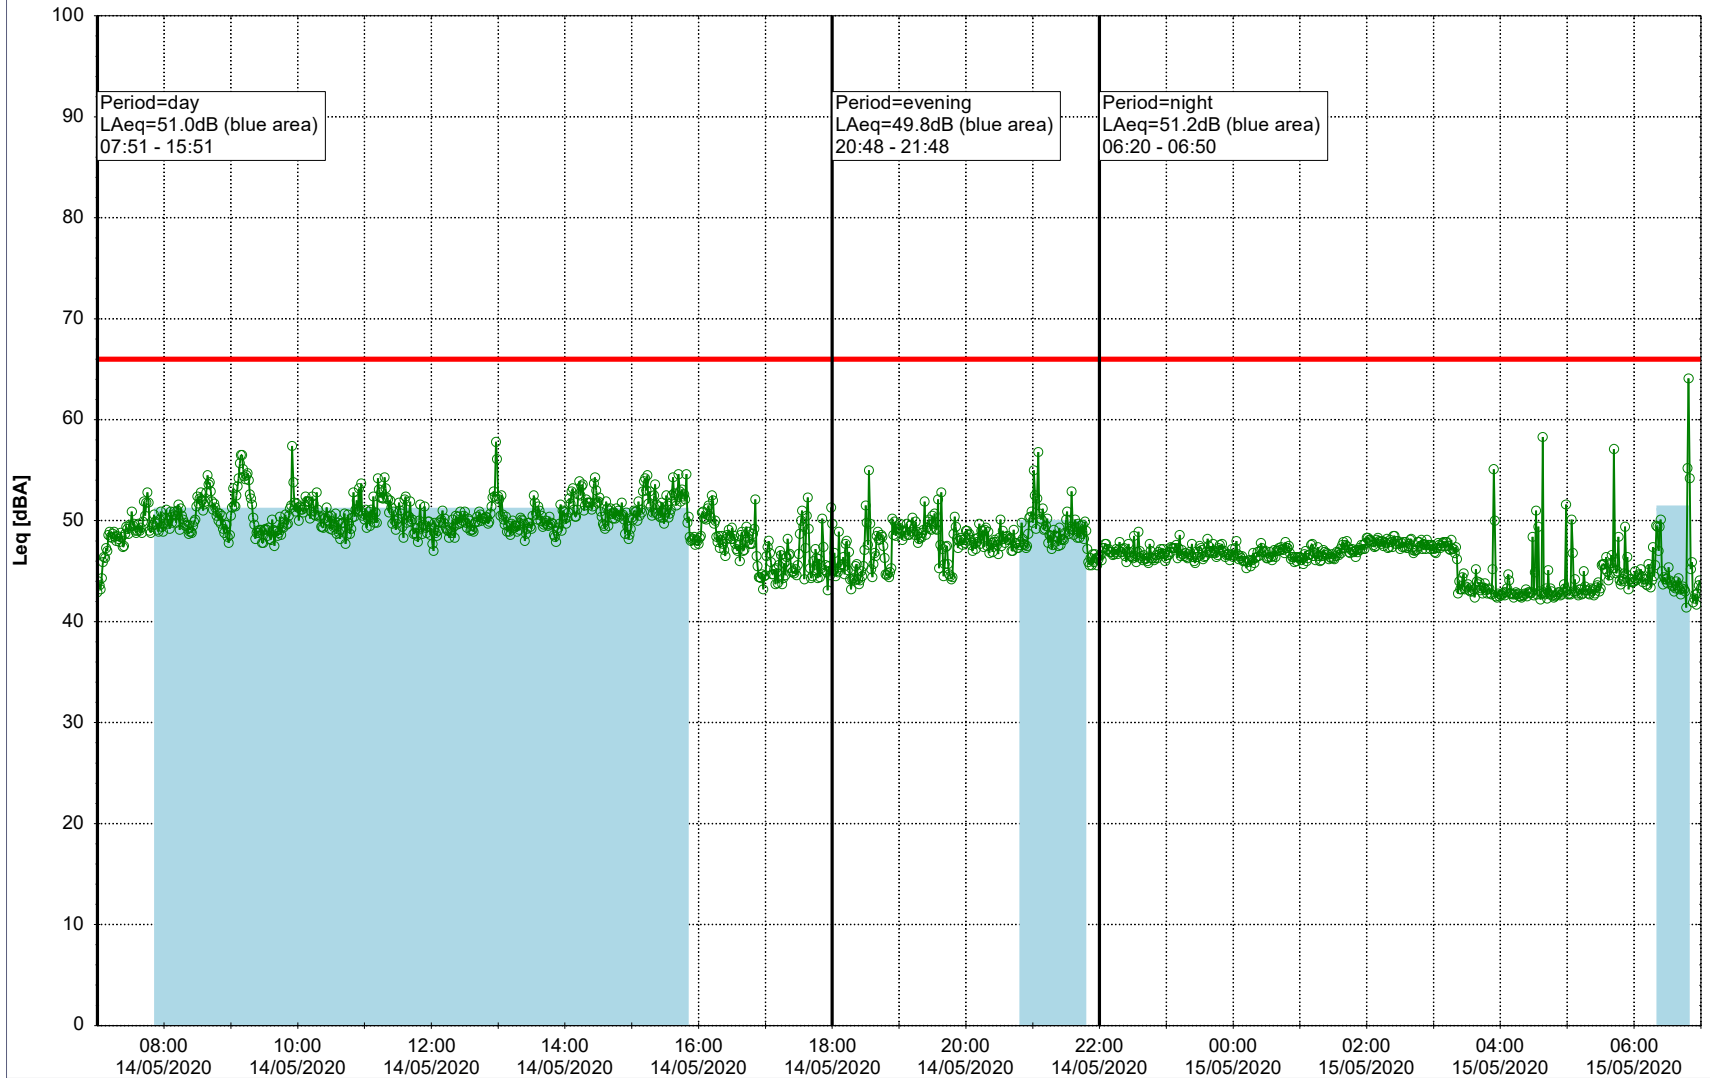

Noise Time Related Diagram

14/05/2020
15/05/2020

○○○○ EBR-OVK_NS01