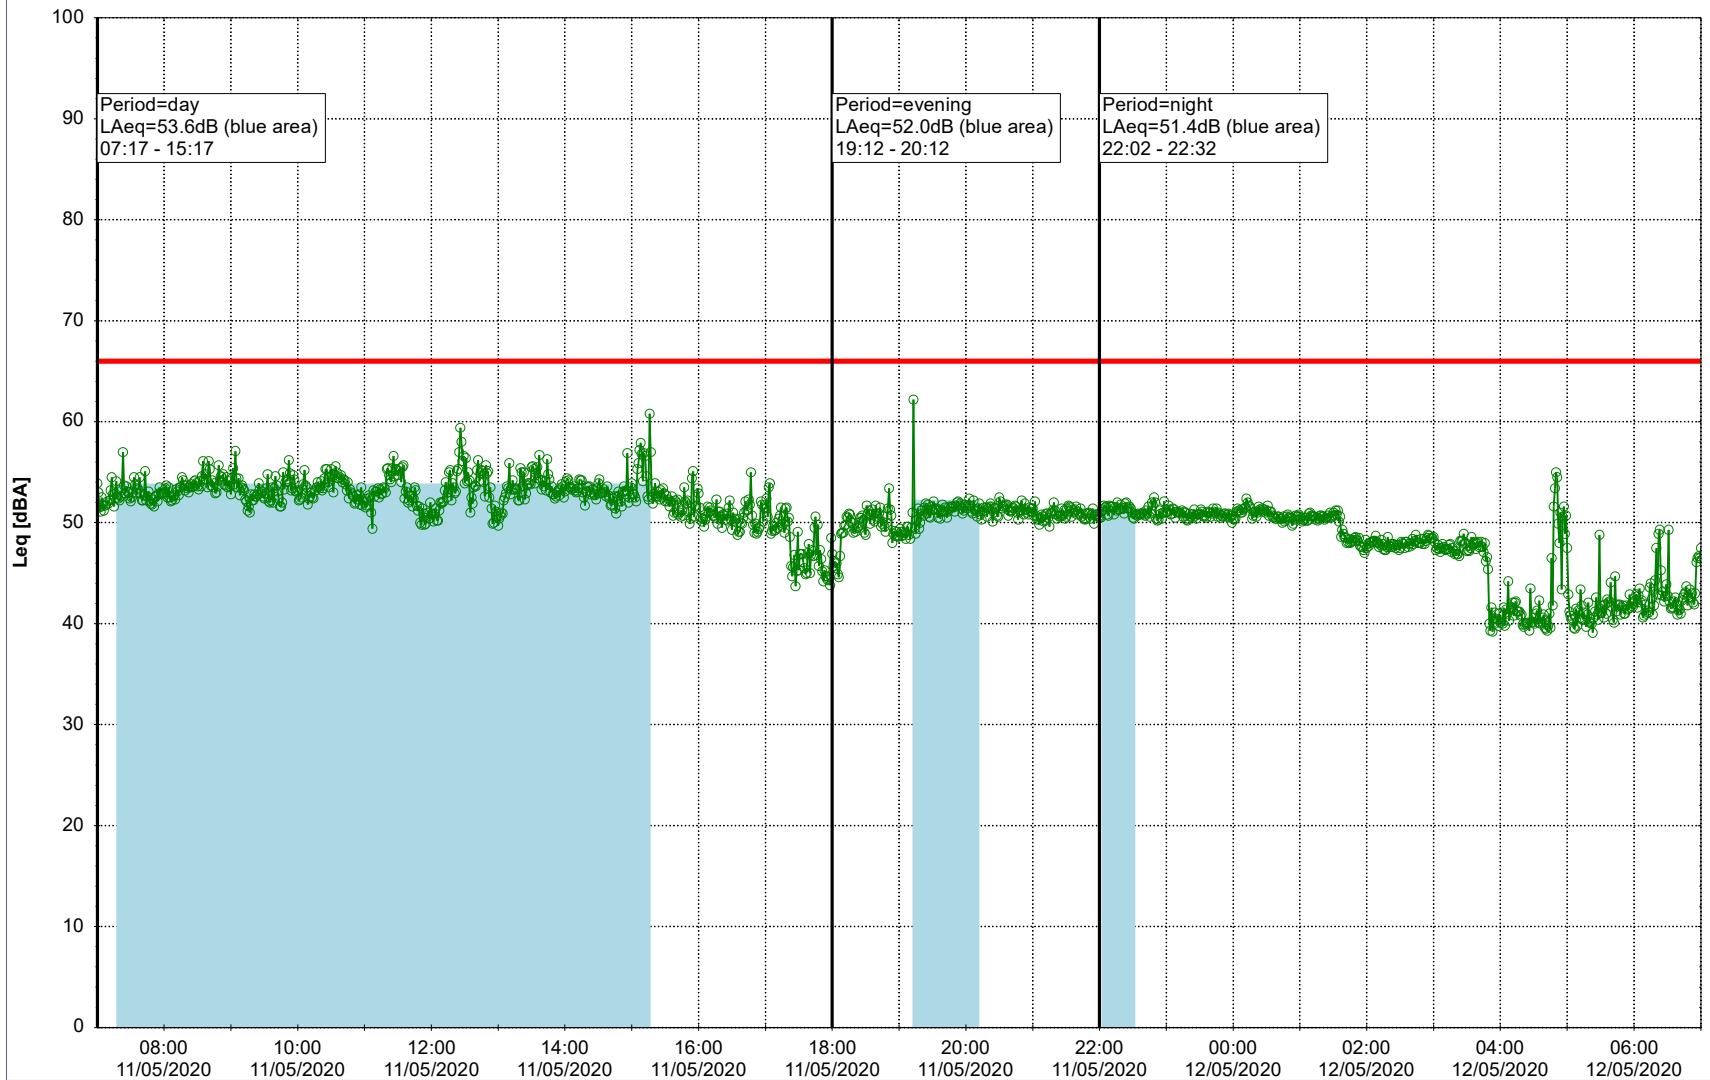

Project: Kronos Sydhavnen
Construction: Enghave Brygge
Location: N-V

Plan View

Remarks

- Tegholmen

Noise Time Related Diagram

11/05/2020
12/05/2020

○○○ EBR-OVK_NS01

Project: Kronos Sydhavnen
Construction: Enghave Brygge
Location: N-V

Plan View

Remarks

- Ørsted Værket

Noise Time Related Diagram

11/05/2020
12/05/2020

○○○ EBR-OVK_NS02

Project: Kronos Sydhavnen
Construction: Enghave Brygge
Location: N-V

Plan View