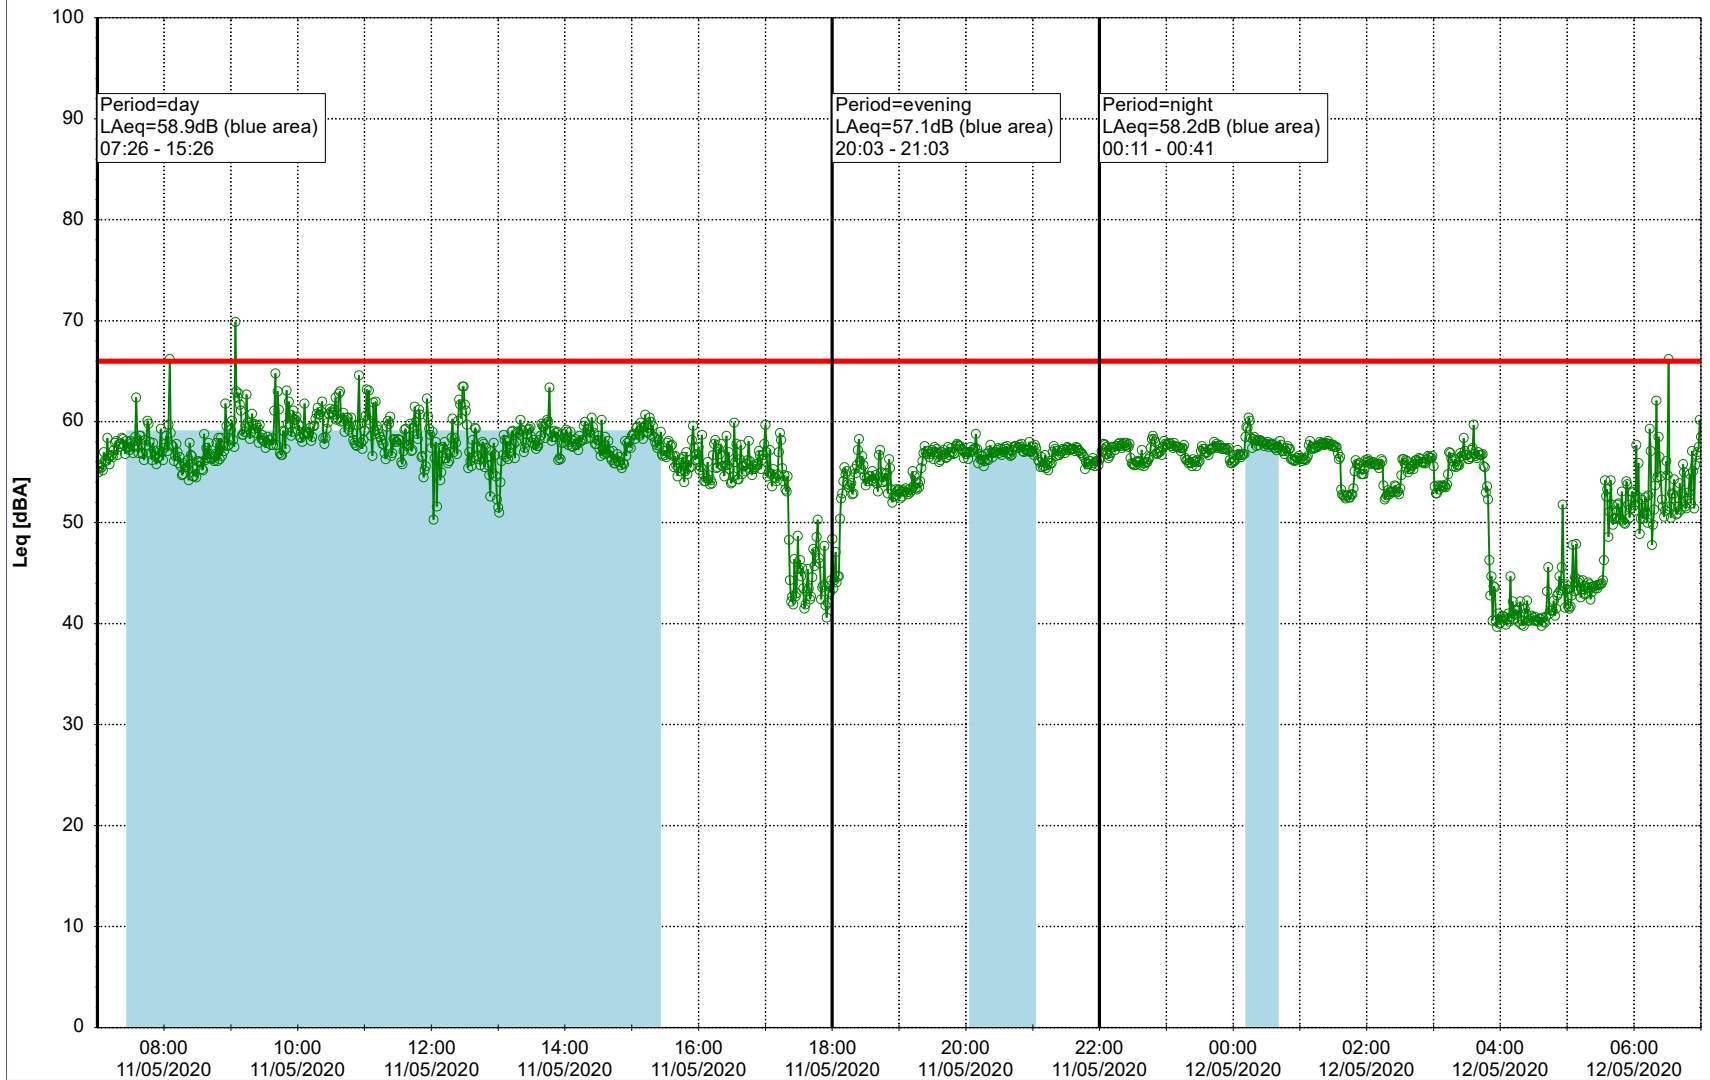

Project: Kronos Sydhavnen
Construction: Enghave Brygge
Location: N-V

Plan View

Remarks

- Ørsted Værket

Noise Time Related Diagram

11/05/2020
12/05/2020

○○○ EBR-OVK_NS02