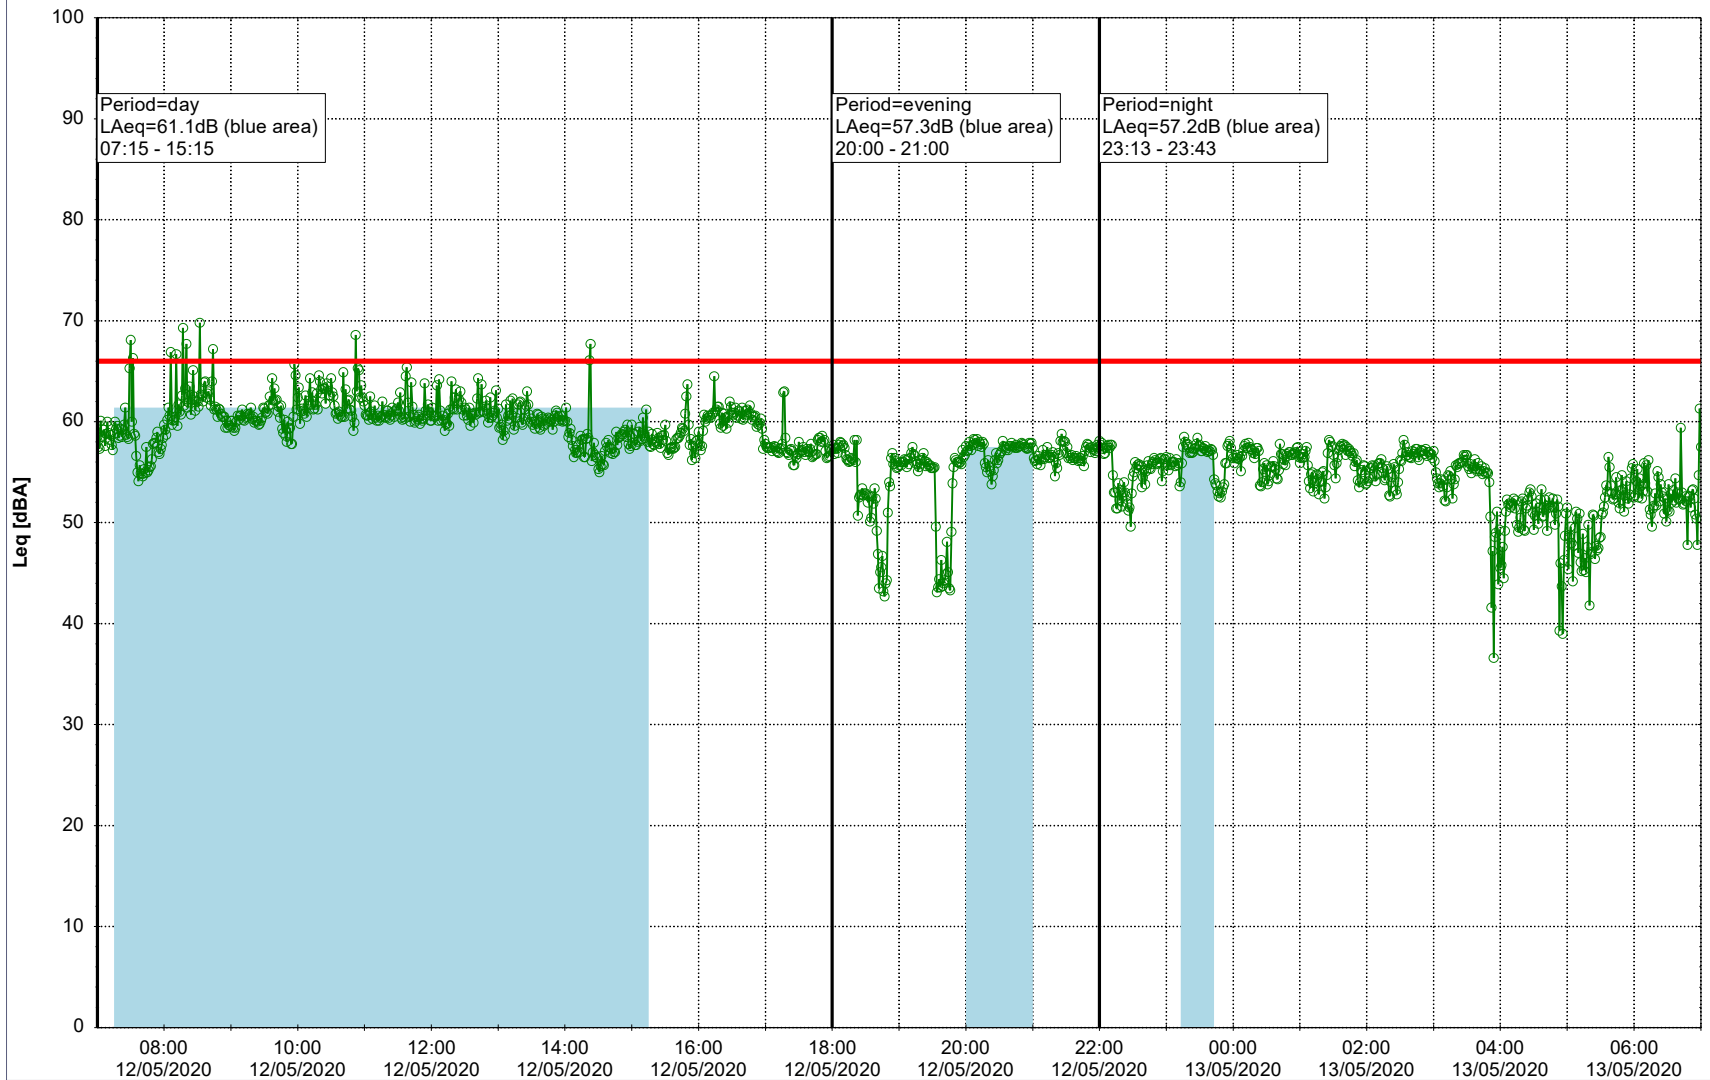

Remarks

- Tegholmen

Noise Time Related Diagram

12/05/2020
13/05/2020

○○○ EBR-OVK_NS01

Project: Kronos Sydhavnen
Construction: Enghave Brygge
Location: N-V

Plan View

Remarks

- Ørsted Værket

Noise Time Related Diagram

12/05/2020
13/05/2020

○○○ EBR-OVK_NS02

Project: Kronos Sydhavnen
Construction: Enghave Brygge
Location: N-V

Plan View

Remarks

- Tegholmen