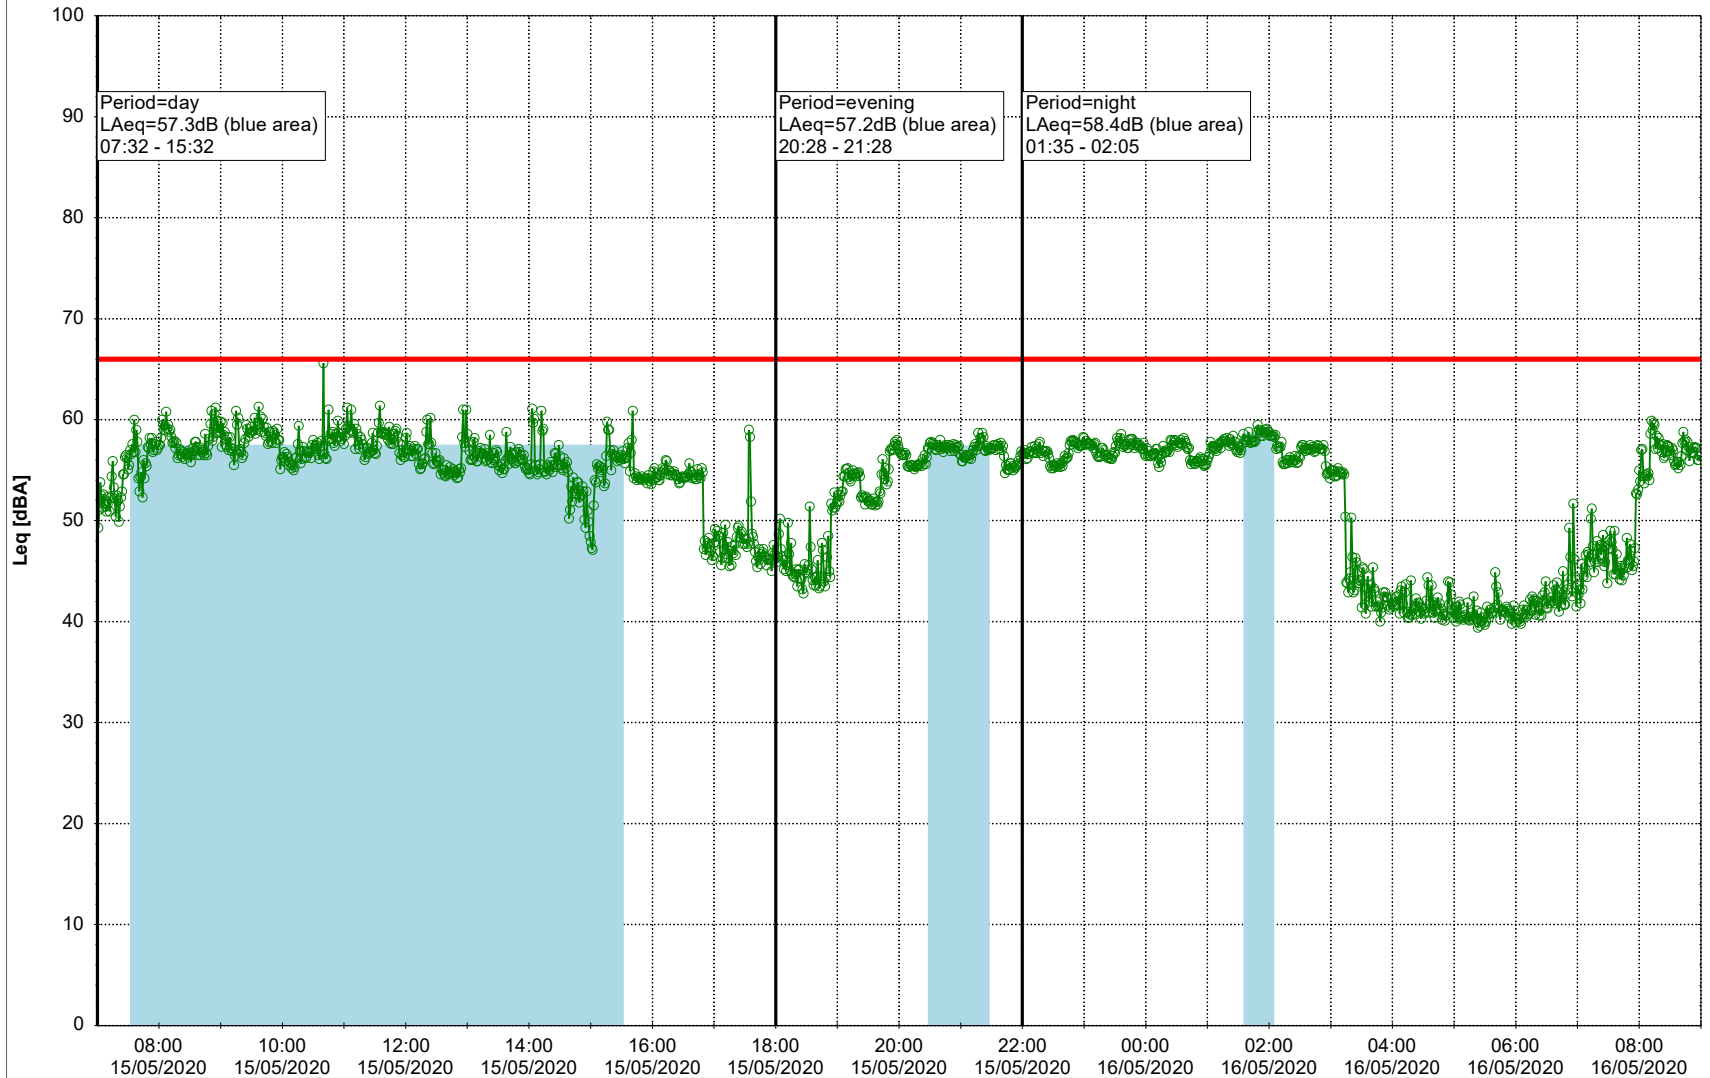

Project: Kronos Sydhavnen
Construction: Enghave Brygge
Location: N-V

Plan View

Remarks

- Ørsted Værket

Noise Time Related Diagram

15/05/2020
16/05/2020

○○○○ EBR-OVK_NS02