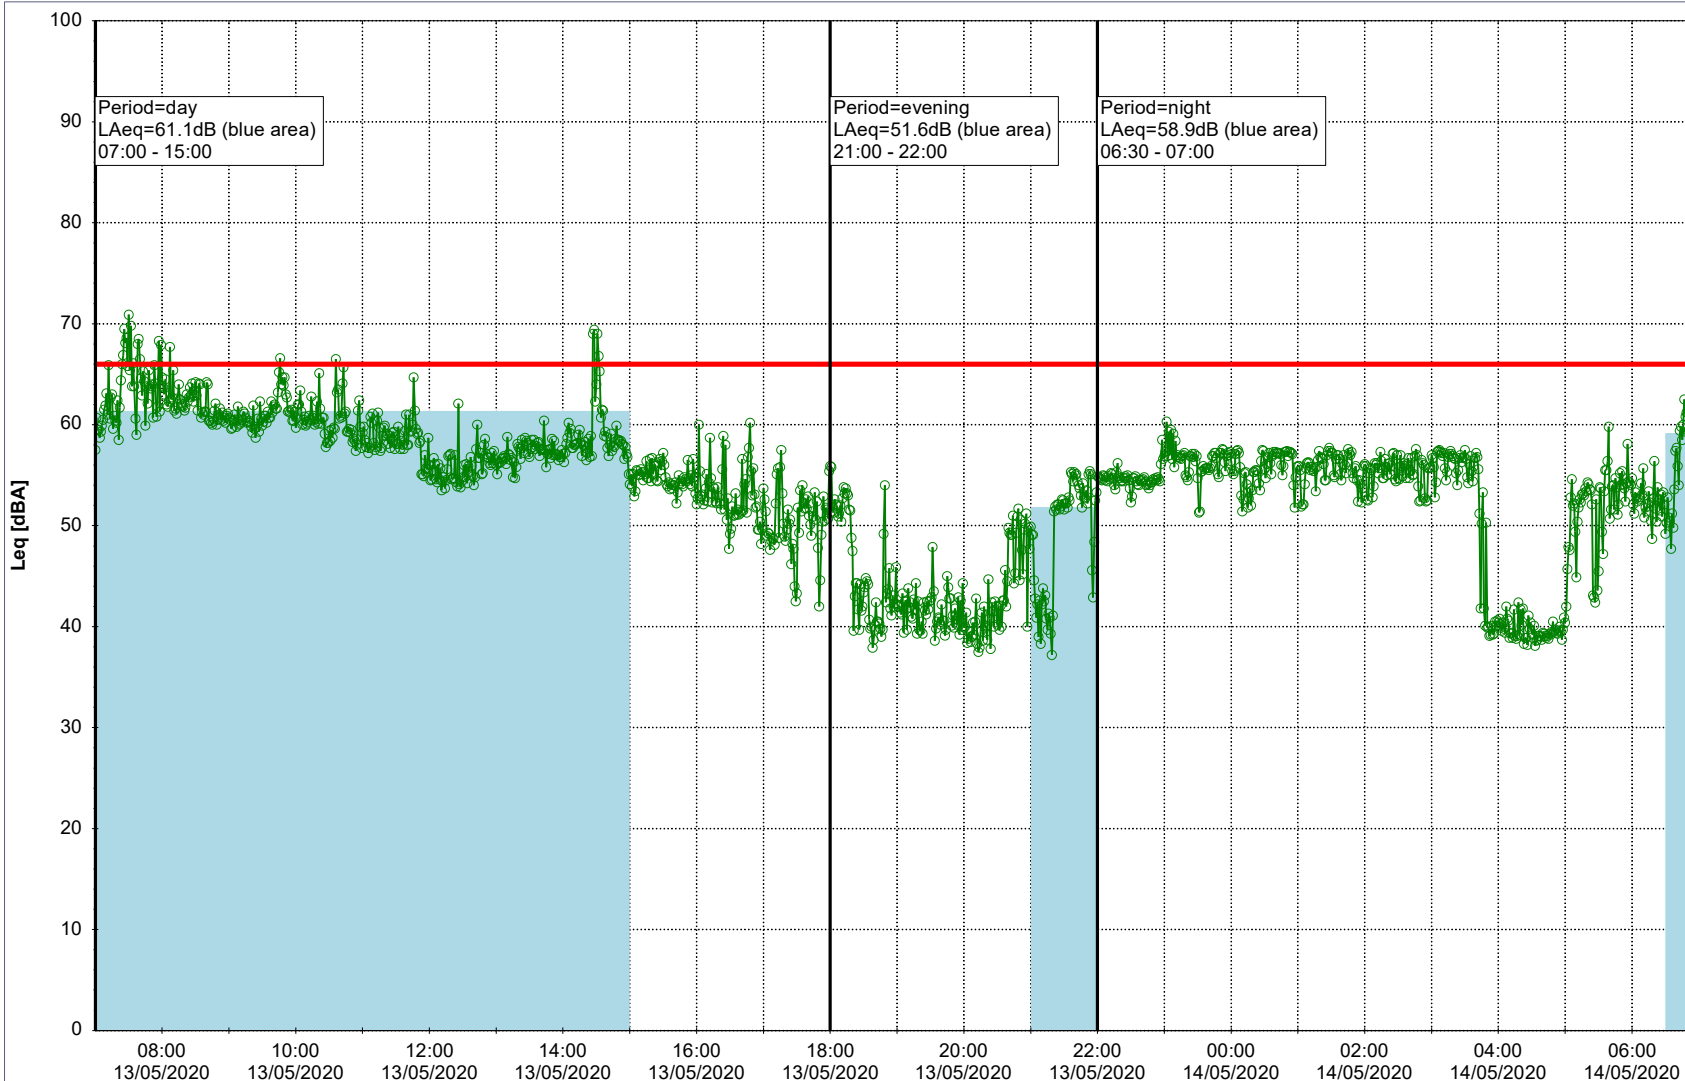

Noise Time Related Diagram

13/05/2020
14/05/2020

○○○ EBR-OVK_NS01

Project: Kronos Sydhavnen
Construction: Enghave Brygge
Location: N-V

Plan View

Remarks

- Ørsted Værket

Noise Time Related Diagram

13/05/2020
14/05/2020

○○○ EBR-OVK_NS02

Project: Kronos Sydhavnen
Construction: Enghave Brygge
Location: N-V

Plan View

Remarks

- Tegholmen

Noise Time Related Diagram

14/05/2020
15/05/2020