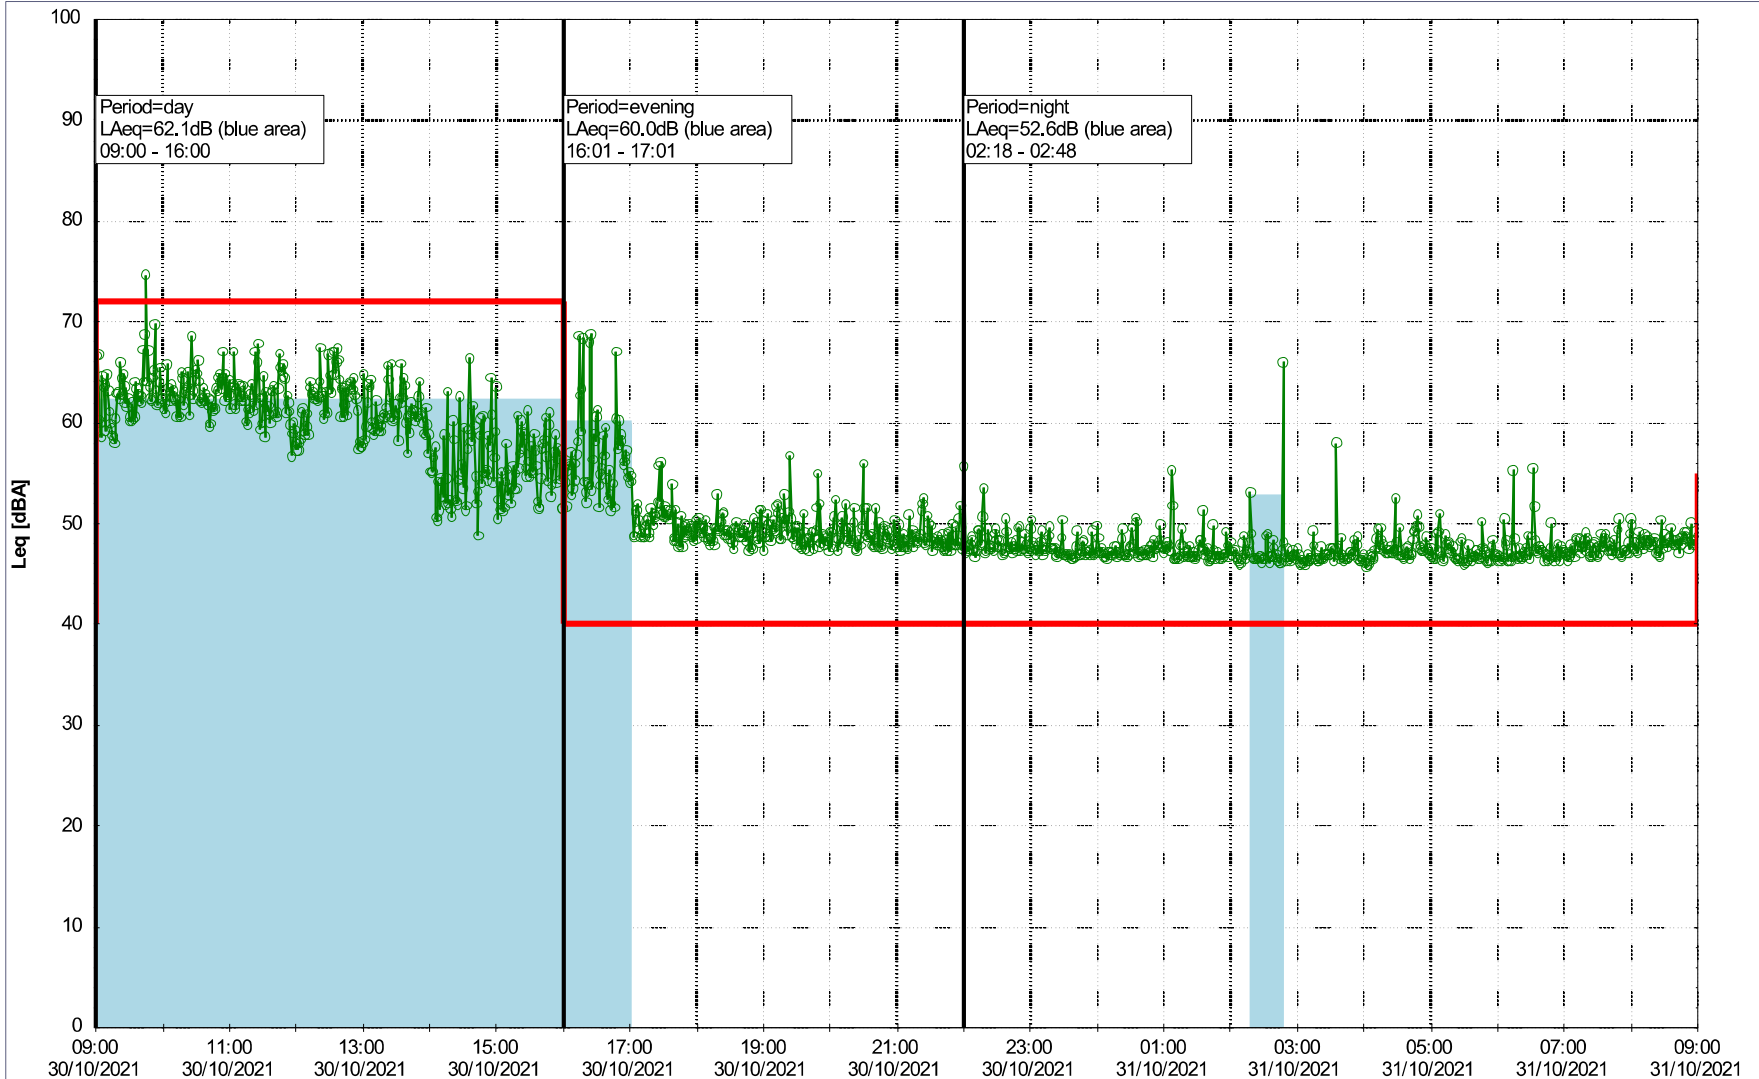

Noise Time Related Diagram

28/10/2021
29/10/2021

○○○○ MOP_NS01

Project: Kronos Sydhavnen
Construction: Mozarts Plads
Location: N-V

Plan View

Remarks

...

Noise Time Related Diagram

29/10/2021
30/10/2021

○○○○ MOP_NS01

Project: Kronos Sydhavnen
Construction: Mozarts Plads
Location: N-V

Plan View

Remarks

...

Noise Time Related Diagram

30/10/2021
31/10/2021

○○○○ MOP_NS01

Project: Kronos Sydhavnen
Construction: Mozarts Plads
Location: N-V

Plan View

Remarks

...

Noise Time Related Diagram

31/10/2021
01/11/2021

○○○○ MOP_NS01