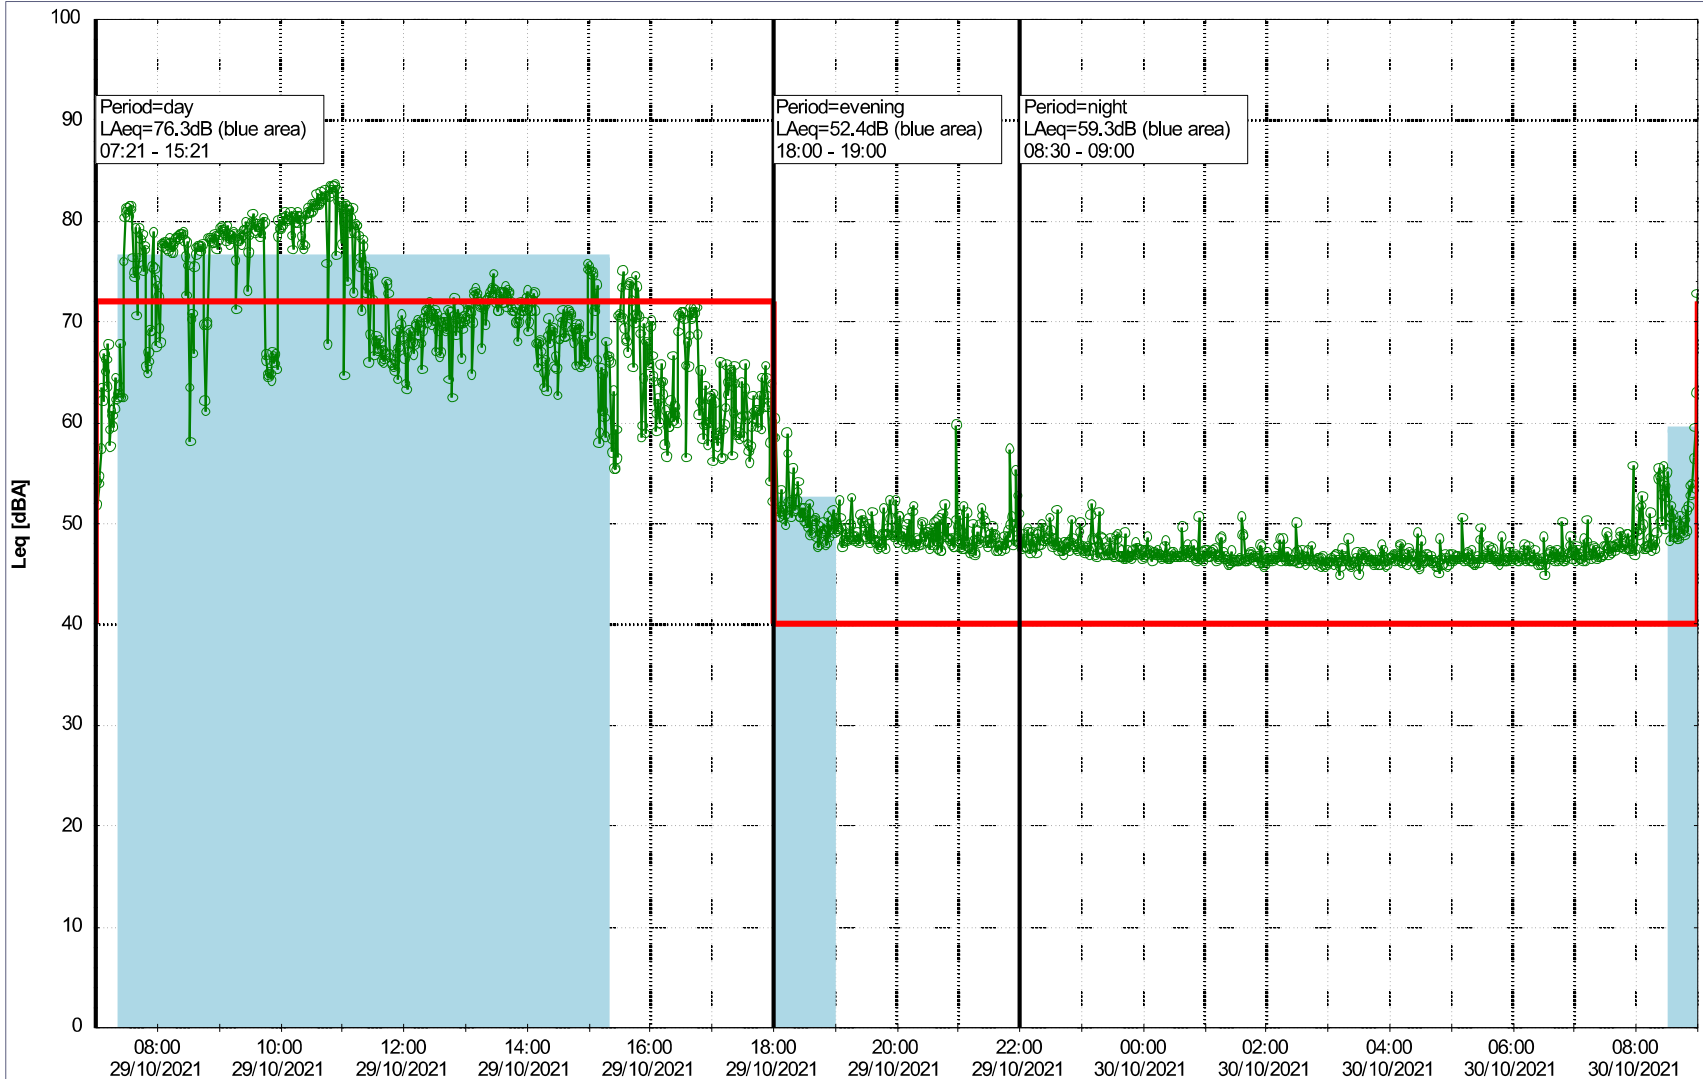

Noise Time Related Diagram

28/10/2021
29/10/2021

○○○○ MOP_NS01

Project: Kronos Sydhavnen
Construction: Mozarts Plads
Location: N-V

Plan View

Remarks

...

Noise Time Related Diagram

29/10/2021
30/10/2021

○○○○ MOP_NS01

Project: Kronos Sydhavnen
Construction: Mozarts Plads
Location: N-V

Plan View

Remarks

...

Noise Time Related Diagram

30/10/2021
31/10/2021

○○○○ MOP_NS01

Project: Kronos Sydhavnen
Construction: Mozarts Plads
Location: N-V

Plan View

Remarks

...

Noise Time Related Diagram

31/10/2021
01/11/2021

○○○○ MOP_NS01