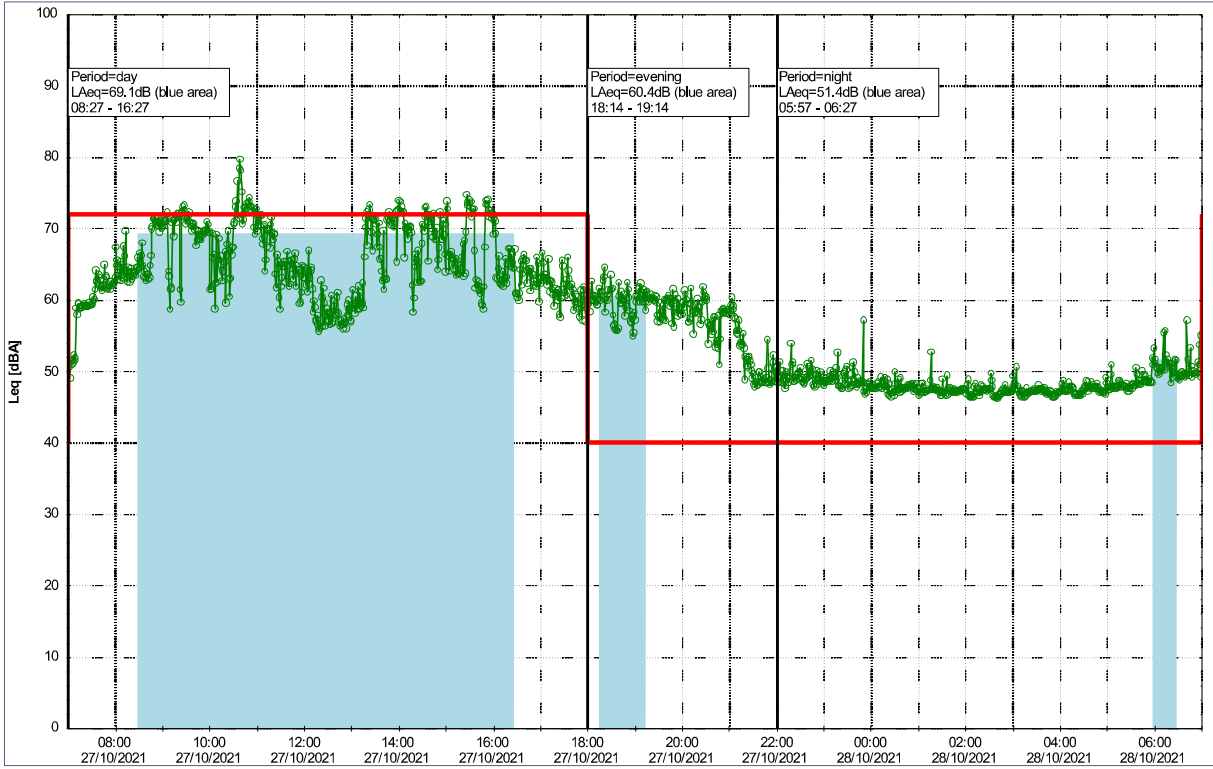

Plan View

Remarks

Noise Time Related Diagram

26/10/2021
27/10/2021

MOP_NS01

Project: Kronos Sydhavnen
Construction: Mozarts Plads
Location: N-V

Plan View

0 5 10 15 20 [m]

Remarks

Noise Time Related Diagram

27/10/2021
28/10/2021

oooo MOP_NS01

Project: Kronos Sydhavnen
Construction: Mozarts Plads
Location: N-V

Plan View

Remarks

...

Noise Time Related Diagram

28/10/2021
29/10/2021

○○○○ MOP_NS01

Project: Kronos Sydhavnen
Construction: Mozarts Plads
Location: N-V

Plan View

Remarks

...

Noise Time Related Diagram