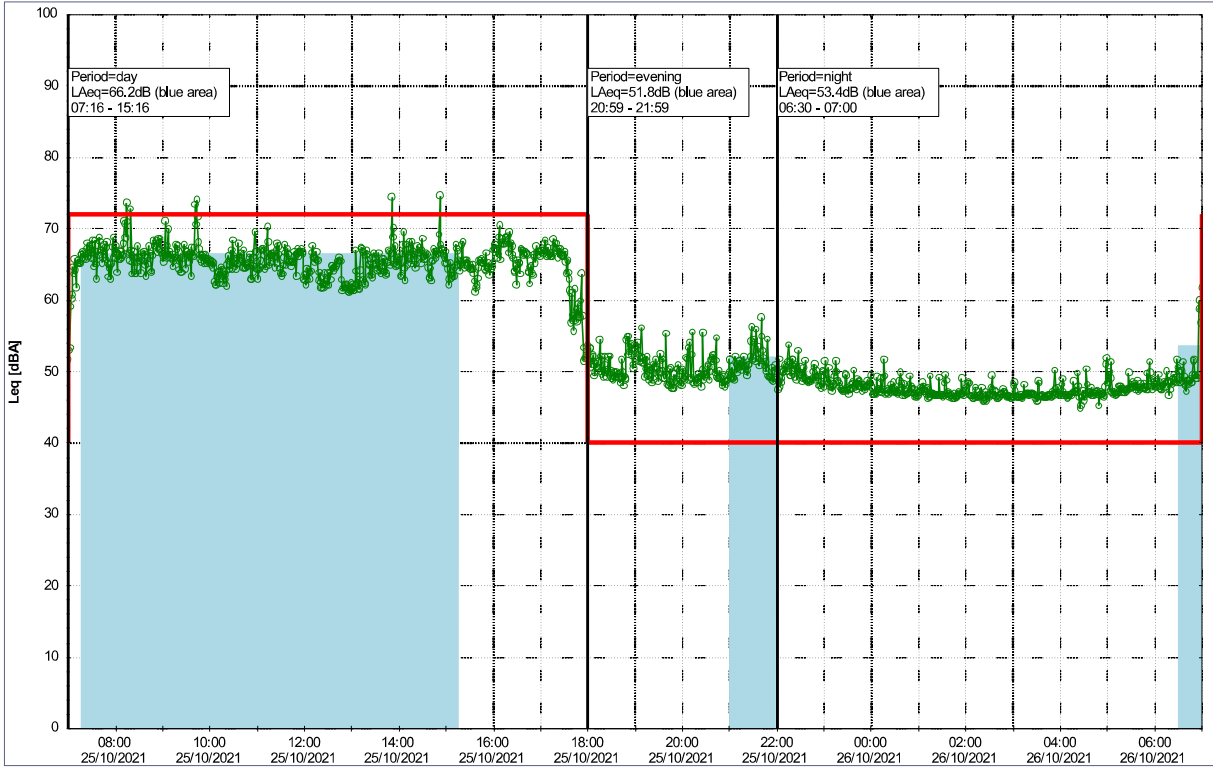

Project: Kronos Sydhavnen
Construction: Mozarts Plads
Location: N-V

Plan View

Remarks

Noise Time Related Diagram

25/10/2021
26/10/2021

MOP_NS01

Project: Kronos Sydhavnen
Construction: Mozarts Plads
Location: N-V

Plan View

Remarks

Noise Time Related Diagram

26/10/2021
27/10/2021

MOP_NS01

Project: Kronos Sydhavnen
Construction: Mozarts Plads
Location: N-V

Plan View

0 5 10 15 20 [m]

Remarks

Noise Time Related Diagram

27/10/2021
28/10/2021

oooo MOP_NS01

Project: Kronos Sydhavnen
Construction: Mozarts Plads
Location: N-V

Plan View

Remarks

...

Noise Time Related Diagram

28/10/2021
29/10/2021

○○○○ MOP_NS01

Project: Kronos Sydhavnen
Construction: Mozarts Plads
Location: N-V

Plan View

Remarks

...

Noise Time Related Diagram