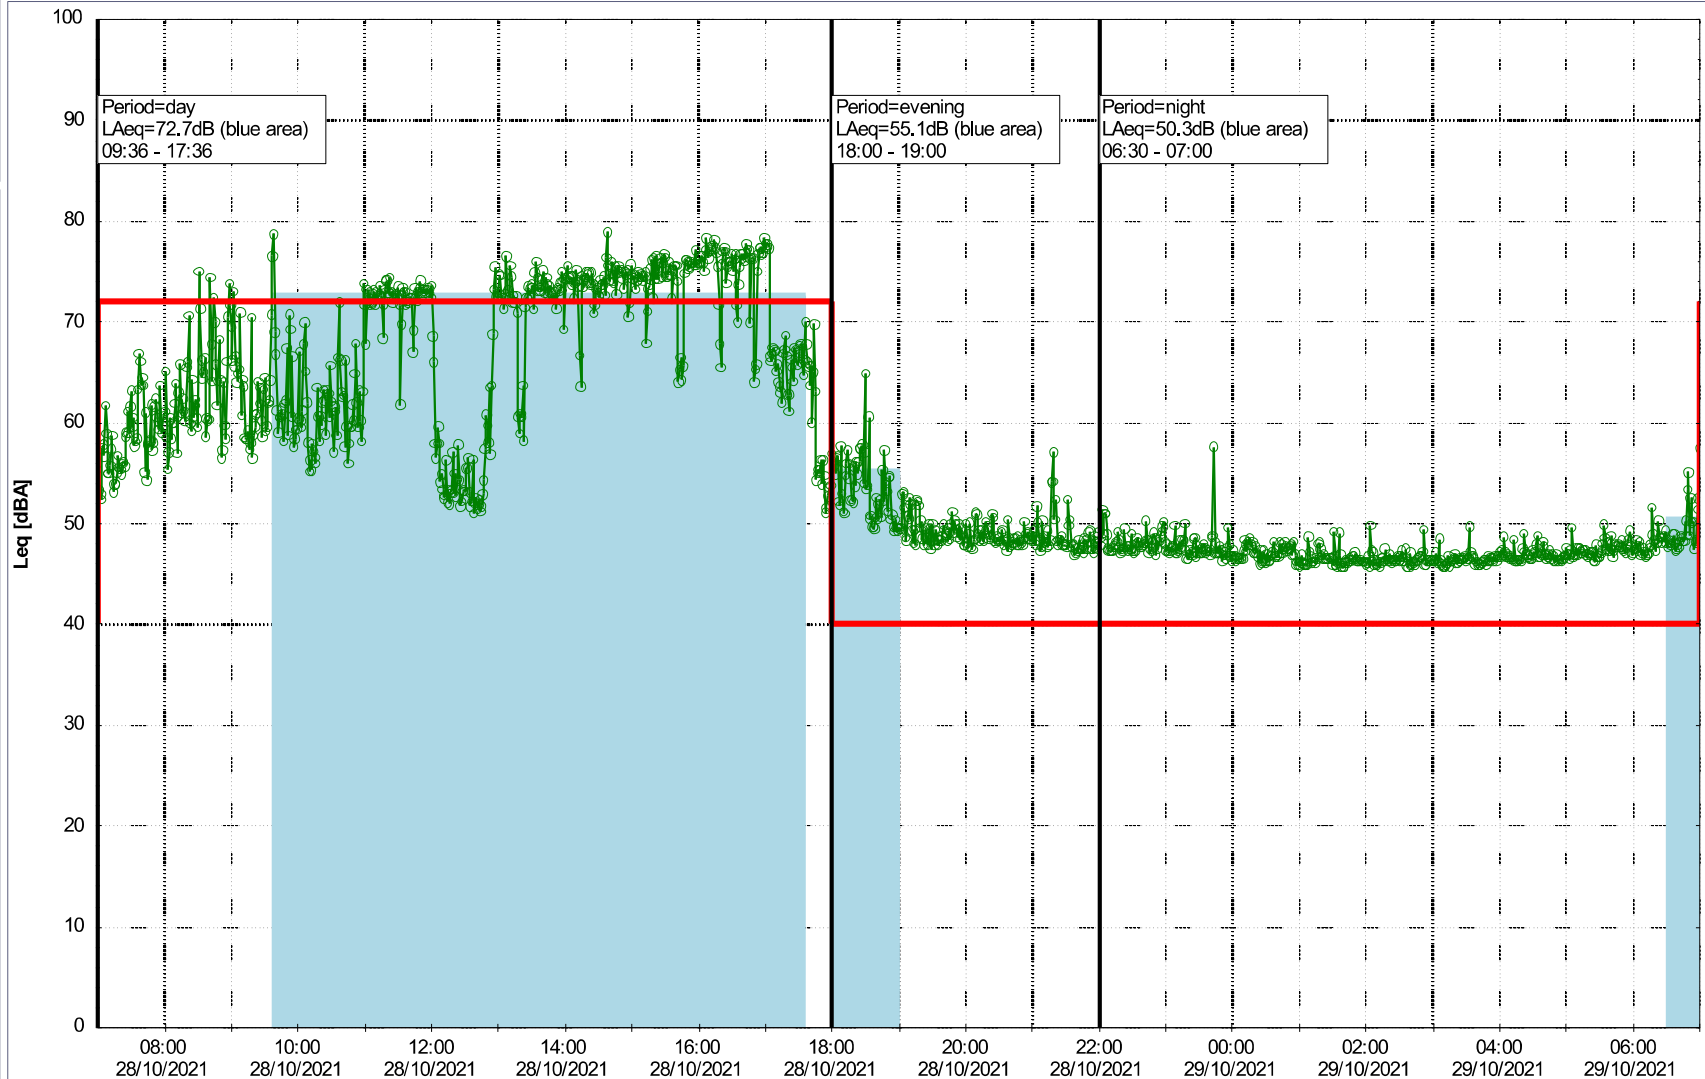

Remarks

Noise Time Related Diagram

27/10/2021
28/10/2021

oooo MOP_NS01

Project: Kronos Sydhavnen
Construction: Mozarts Plads
Location: N-V

Plan View

Remarks

...

Noise Time Related Diagram

28/10/2021
29/10/2021

○○○○ MOP_NS01

Project: Kronos Sydhavnen
Construction: Mozarts Plads
Location: N-V

Plan View

Remarks

...

Noise Time Related Diagram

29/10/2021
30/10/2021

○○○○ MOP_NS01

Project: Kronos Sydhavnen
Construction: Mozarts Plads
Location: N-V

Plan View

Remarks

...

Noise Time Related Diagram

30/10/2021
31/10/2021

○○○○ MOP_NS01

Project: Kronos Sydhavnen
Construction: Mozarts Plads
Location: N-V

Plan View

Remarks

...

Noise Time Related Diagram

31/10/2021
01/11/2021

○○○○ MOP_NS01