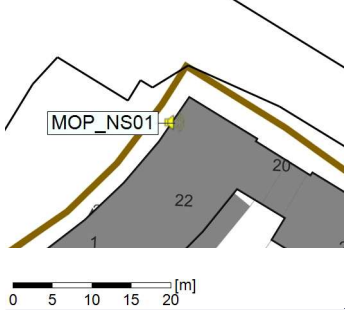

29/10/2021
30/10/2021

○○○○ MOP_NS01

Project: Kronos Sydhavnen
Construction: Mozarts Plads
Location: N-V

Plan View

Remarks

...

Noise Time Related Diagram

30/10/2021
31/10/2021