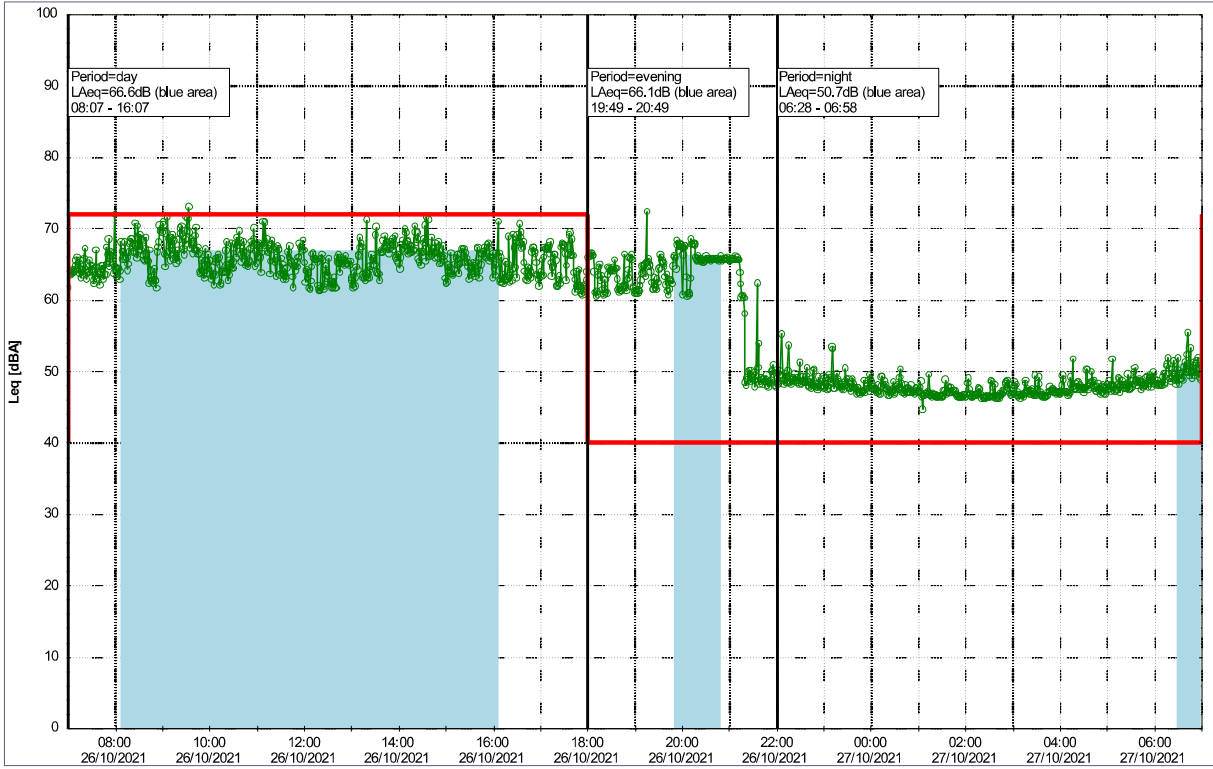

Plan View

Remarks

Noise Time Related Diagram

26/10/2021
27/10/2021

MOP_NS01

Project: Kronos Sydhavnen
Construction: Mozarts Plads
Location: N-V

Plan View

0 5 10 15 20 [m]

Remarks

Noise Time Related Diagram

27/10/2021
28/10/2021

oooo MOP_NS01

Project: Kronos Sydhavnen
Construction: Mozarts Plads
Location: N-V

Plan View

Remarks

...

Noise Time Related Diagram

28/10/2021
29/10/2021

○○○○ MOP_NS01

Project: Kronos Sydhavnen
Construction: Mozarts Plads
Location: N-V

Plan View

Remarks

...

Noise Time Related Diagram