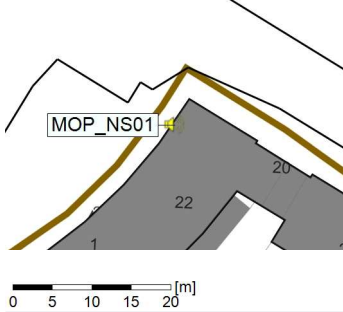

○○○○ MOP_NS01

Project: Kronos Sydhavnen
Construction: Mozarts Plads
Location: N-V

Plan View

Remarks

...

Noise Time Related Diagram

31/10/2021
01/11/2021

○○○○ MOP_NS01