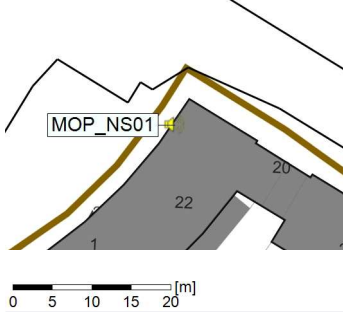

Noise Time Related Diagram

28/10/2021
29/10/2021

○○○○ MOP_NS01

Project: Kronos Sydhavnen
Construction: Mozarts Plads
Location: N-V

Plan View

Remarks

...

Noise Time Related Diagram