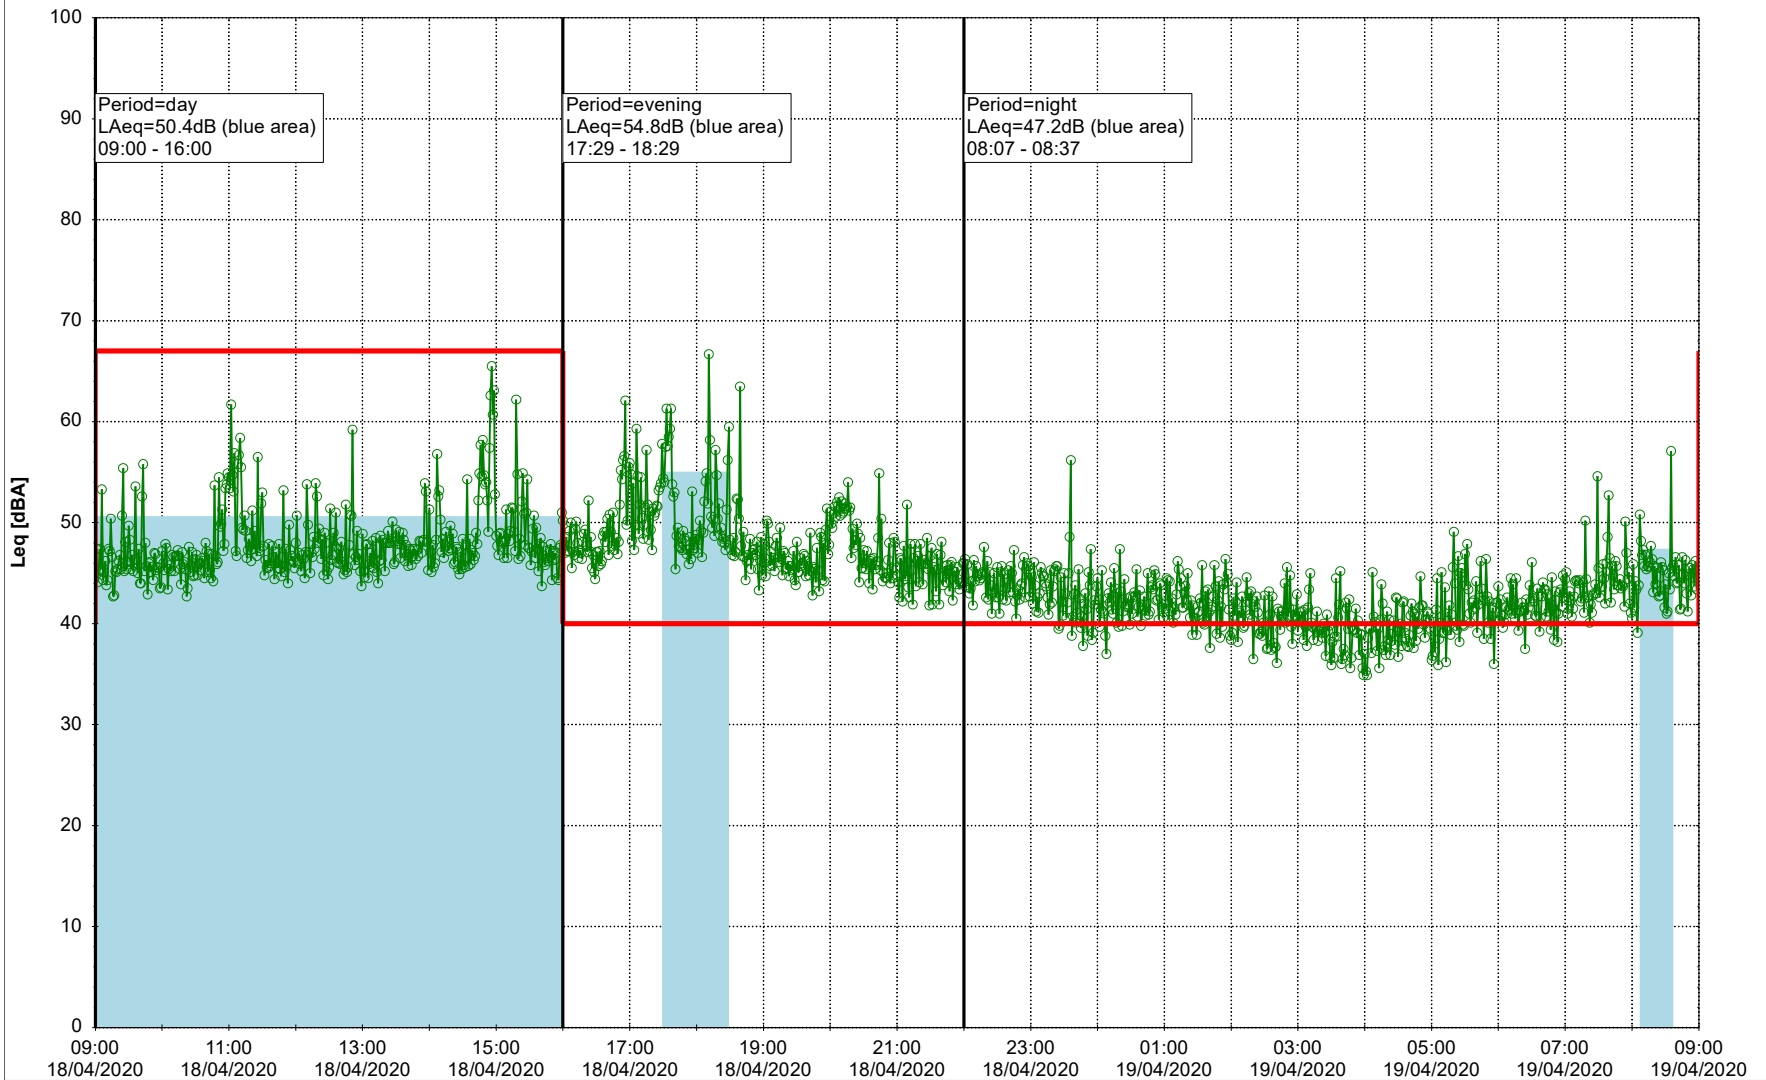

0 5 10 15 20 [m]

Remarks

...

Noise Time Related Diagram

18/04/2020
19/04/2020

○○○○ SLU_NS01

Project: Kronos Sydhavnen
Construction: Sluseholmen
Location: N-V

Plan View