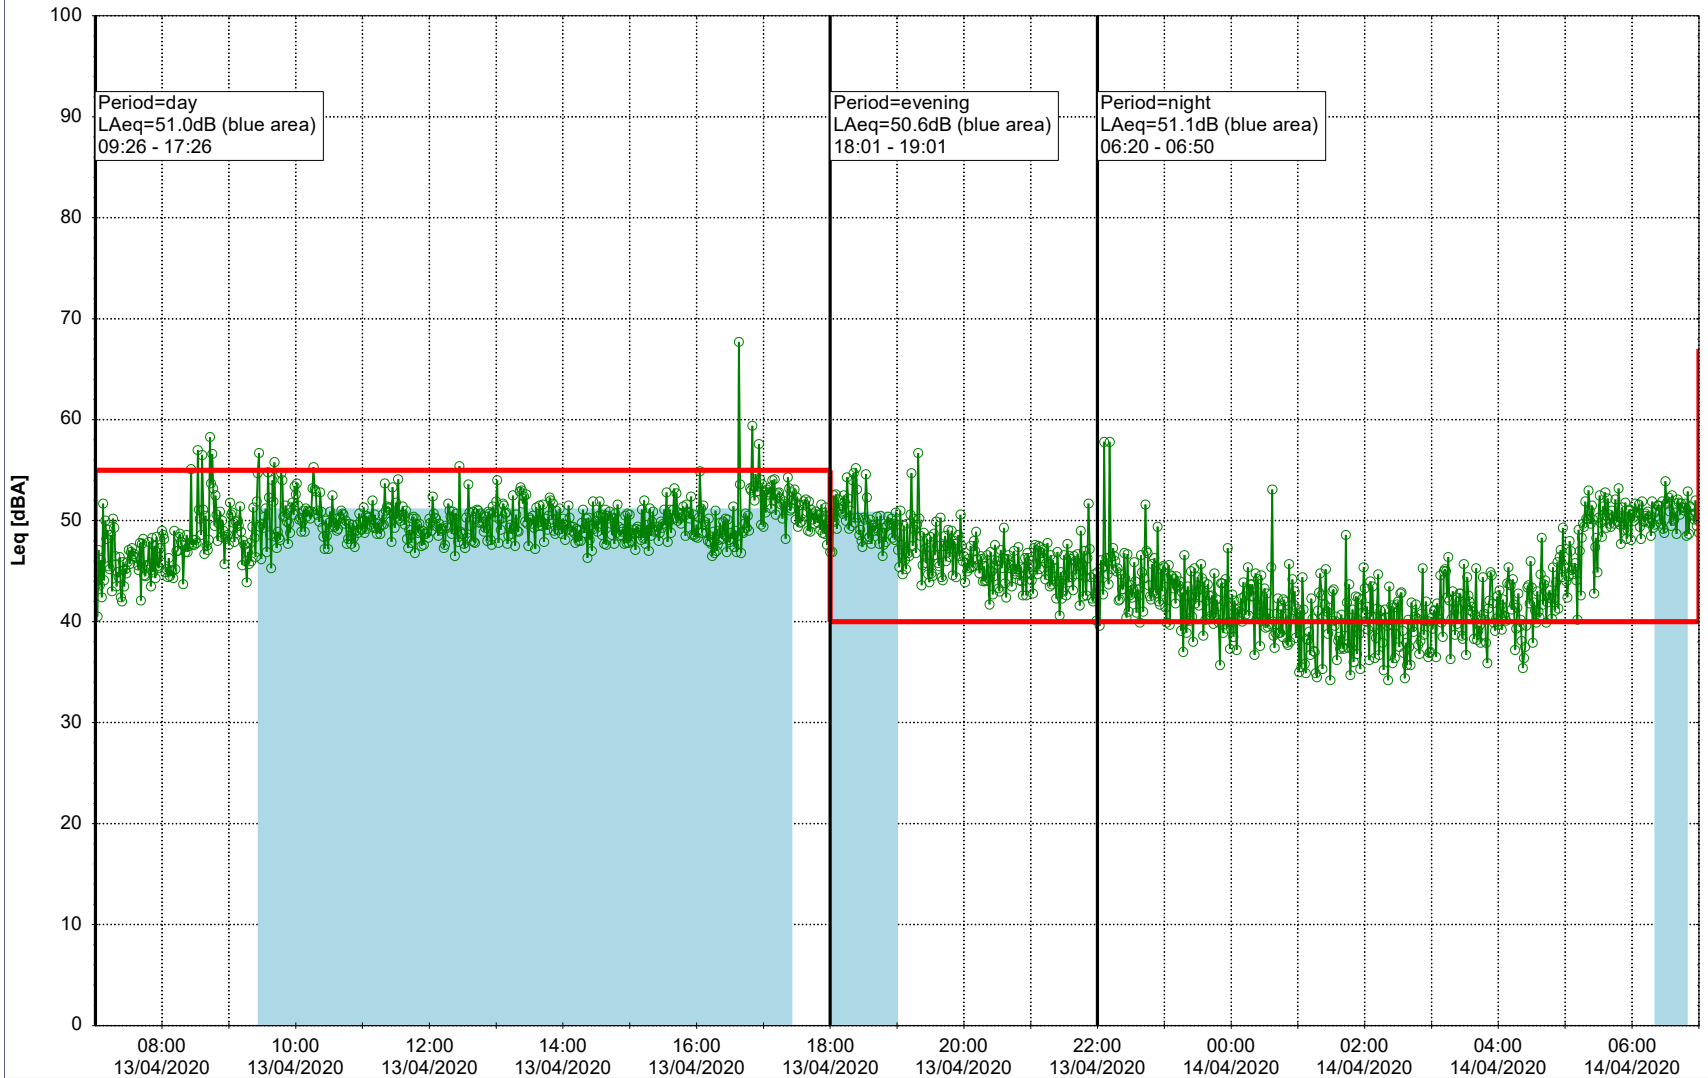

Project: Kronos Sydhavnen
Construction: Sluseholmen
Location: N-V

Plan View

0 5 10 15 20 [m]

Remarks

...

Noise Time Related Diagram

13/04/2020
14/04/2020

○○○○ SLU_NS01

Project: Kronos Sydhavnen
Construction: Sluseholmen
Location: N-V

Plan View

Remarks

...

Noise Time Related Diagram

14/04/2020
15/04/2020

○○○ SLU_NS01

Project: Kronos Sydhavnen
Construction: Sluseholmen
Location: N-V

Plan View

Remarks

...

Noise Time Related Diagram

17/04/2020
18/04/2020

○○○○ SLU_NS01

Project: Kronos Sydhavnen
Construction: Sluseholmen
Location: N-V

Plan View

0 5 10 15 20 [m]

Remarks

...

Noise Time Related Diagram

18/04/2020
19/04/2020

○○○○ SLU_NS01

Project: Kronos Sydhavnen
Construction: Sluseholmen
Location: N-V

Plan View