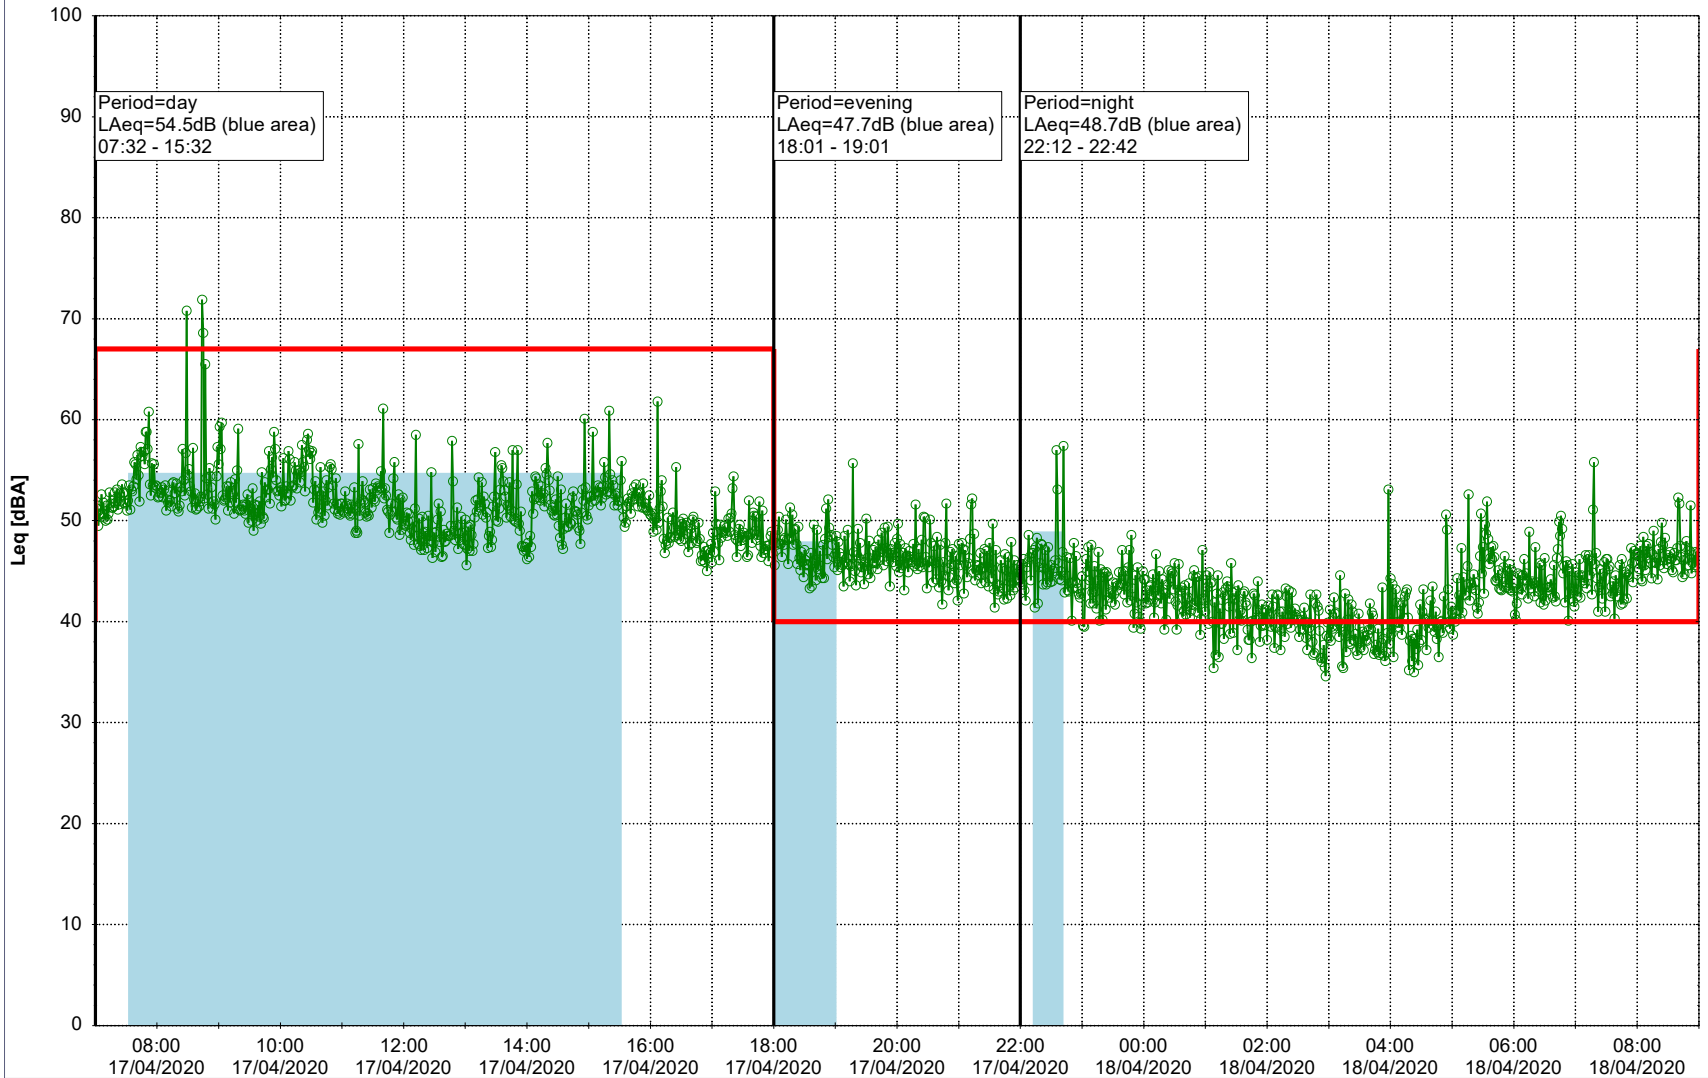

Plan View

Remarks

...

Noise Time Related Diagram

17/04/2020
18/04/2020

○○○○ SLU_NS01

Project: Kronos Sydhavnen
Construction: Sluseholmen
Location: N-V

Plan View

0 5 10 15 20 [m]

Remarks

...

Noise Time Related Diagram

18/04/2020
19/04/2020

○○○○ SLU_NS01

Project: Kronos Sydhavnen
Construction: Sluseholmen
Location: N-V

Plan View