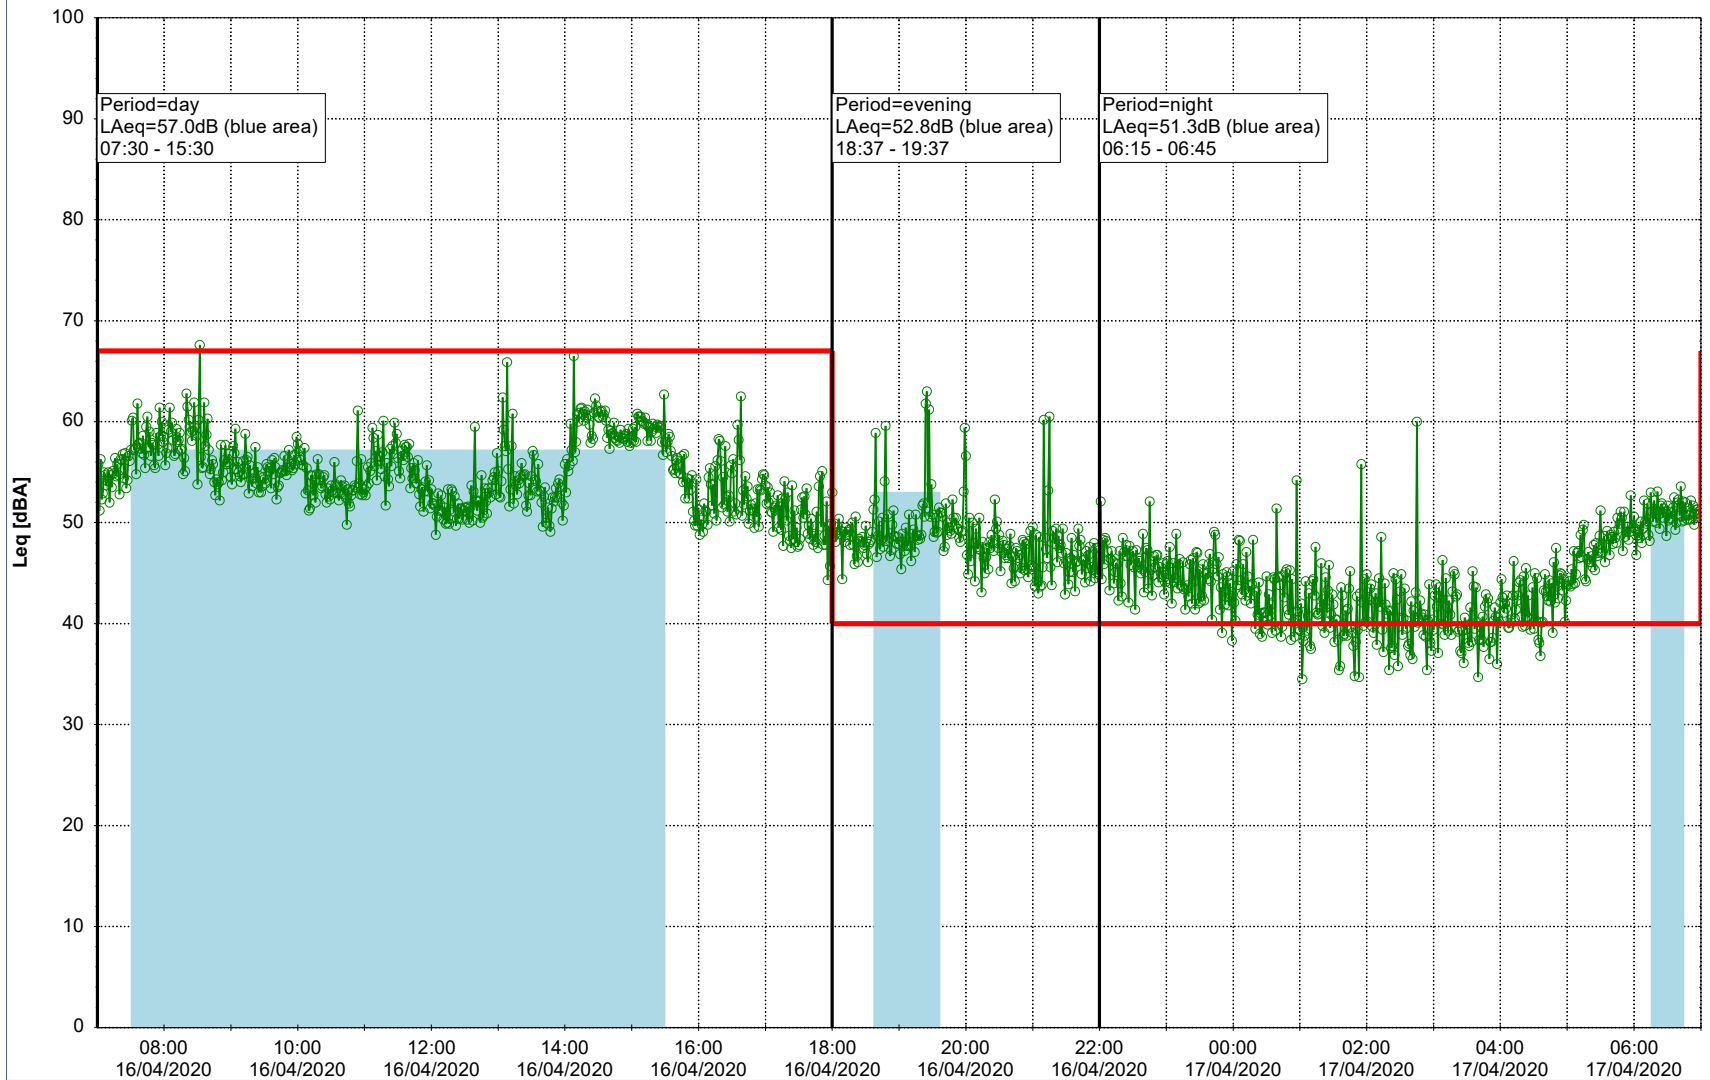

Plan View

0 5 10 15 20 [m]

Remarks

...

Noise Time Related Diagram

16/04/2020
17/04/2020

SLU_NS01

Project: Kronos Sydhavnen
Construction: Sluseholmen
Location: N-V

Plan View

Remarks

...

Noise Time Related Diagram

17/04/2020
18/04/2020

○○○○ SLU_NS01

Project: Kronos Sydhavnen
Construction: Sluseholmen
Location: N-V

Plan View

0 5 10 15 20 [m]

Remarks

...

Noise Time Related Diagram

18/04/2020
19/04/2020

○○○○ SLU_NS01

Project: Kronos Sydhavnen
Construction: Sluseholmen
Location: N-V

Plan View