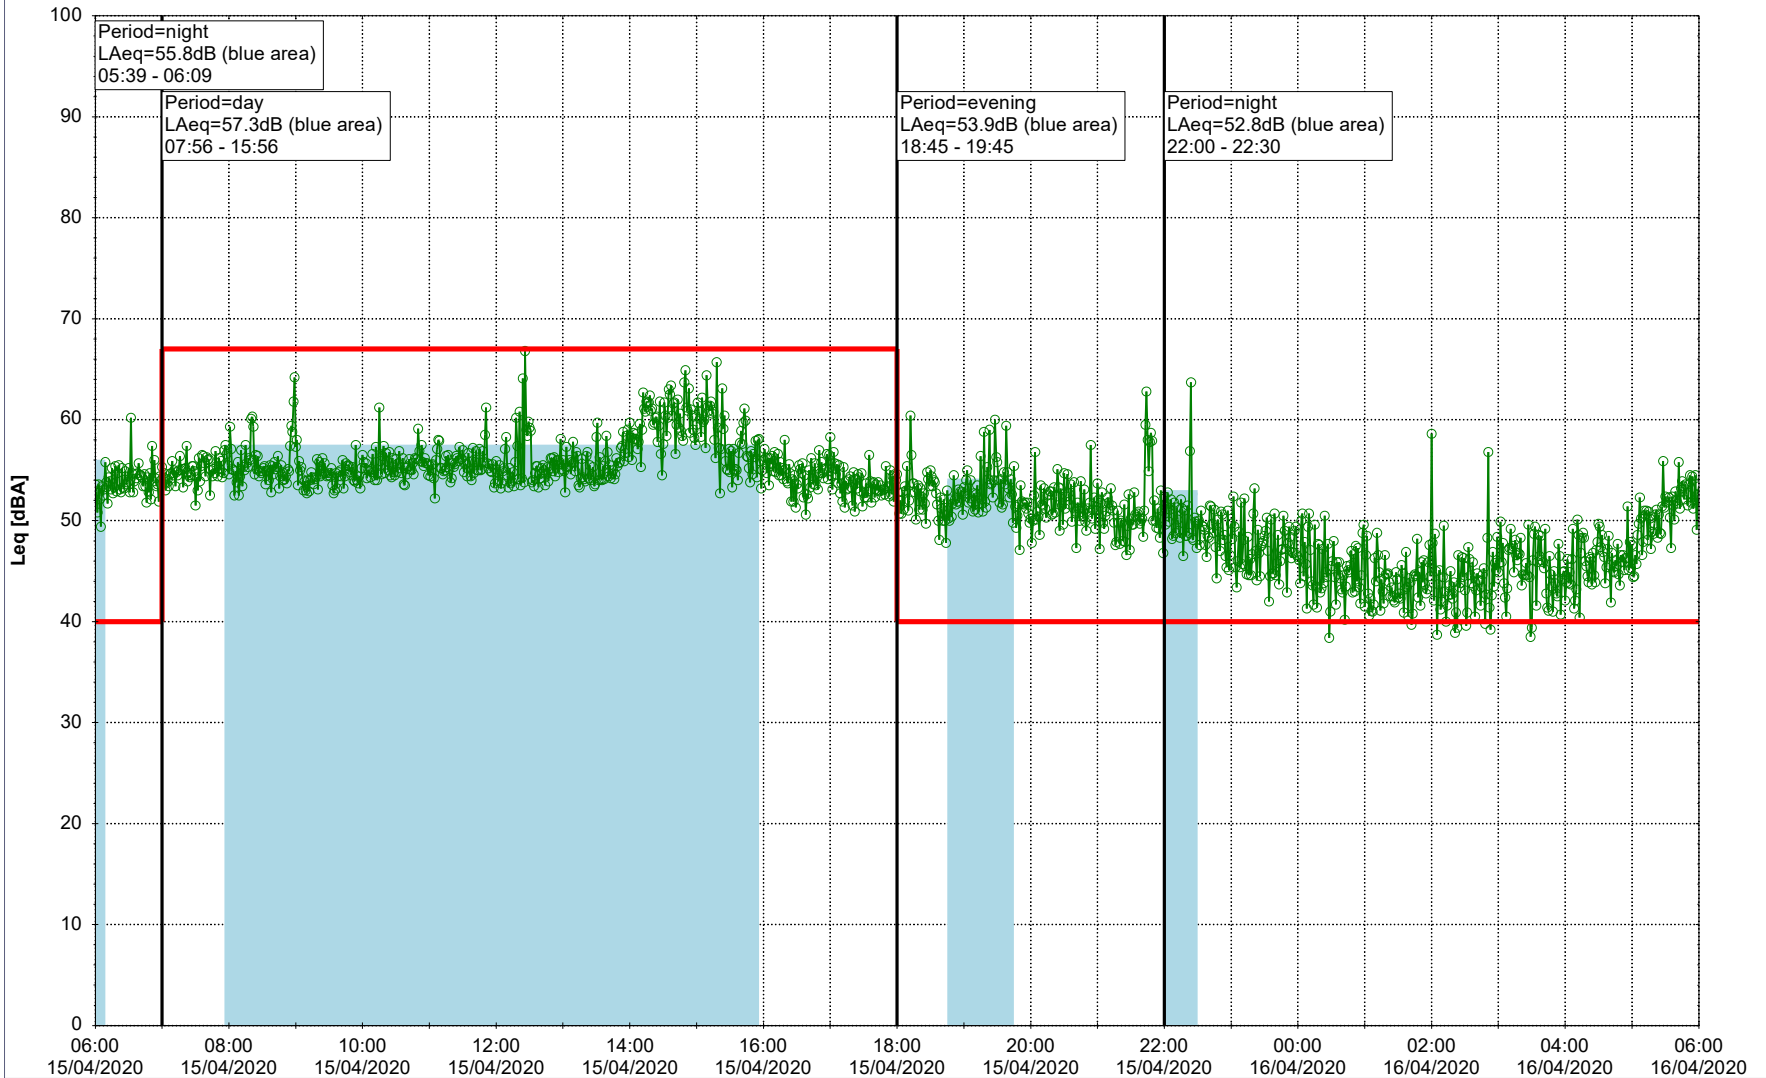

Plan View

0 5 10 15 20 [m]

Remarks

...

Noise Time Related Diagram

15/04/2020
16/04/2020

○○○○ SLU_NS01

Project: Kronos Sydhavnen
Construction: Sluseholmen
Location: N-V

Plan View

0 5 10 15 20 [m]

Remarks

...

Noise Time Related Diagram

16/04/2020
17/04/2020

SLU_NS01

Project: Kronos Sydhavnen
Construction: Sluseholmen
Location: N-V

Plan View

Remarks

...

Noise Time Related Diagram

17/04/2020
18/04/2020

○○○○ SLU_NS01

Project: Kronos Sydhavnen
Construction: Sluseholmen
Location: N-V

Plan View

0 5 10 15 20 [m]

Remarks

...

Noise Time Related Diagram

18/04/2020
19/04/2020

○○○○ SLU_NS01

Project: Kronos Sydhavnen
Construction: Sluseholmen
Location: N-V

Plan View