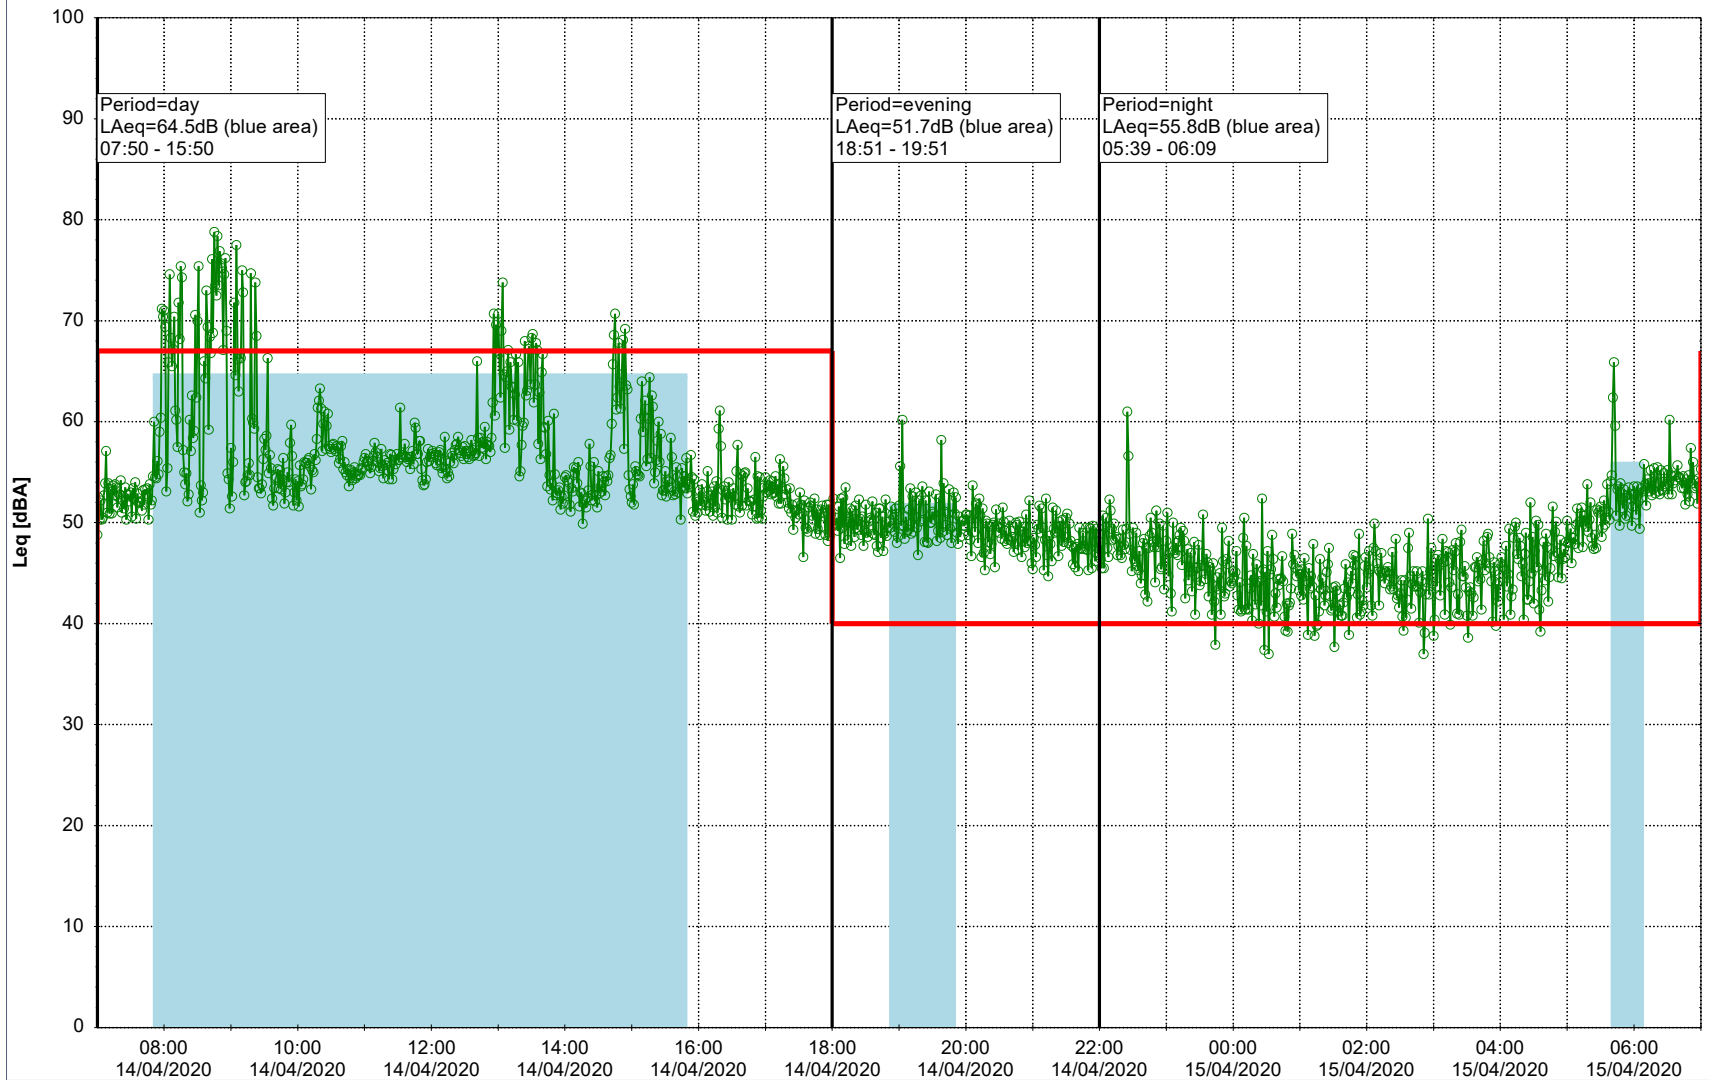

Project: Kronos Sydhavnen
Construction: Sluseholmen
Location: N-V

Plan View

Remarks

...

Noise Time Related Diagram

14/04/2020
15/04/2020

○○○ SLU_NS01

Project: Kronos Sydhavnen
Construction: Sluseholmen
Location: N-V

Plan View

0 5 10 15 20 [m]

Remarks

...

Noise Time Related Diagram

15/04/2020
16/04/2020

○○○○ SLU_NS01

Project: Kronos Sydhavnen
Construction: Sluseholmen
Location: N-V

Plan View

0 5 10 15 20 [m]

Remarks

...

Noise Time Related Diagram

16/04/2020
17/04/2020

SLU_NS01

Project: Kronos Sydhavnen
Construction: Sluseholmen
Location: N-V

0 5 10 15 20 [m]

Remarks

...

Noise Time Related Diagram

18/04/2020
19/04/2020

○○○○ SLU_NS01

Project: Kronos Sydhavnen
Construction: Sluseholmen
Location: N-V

Plan View