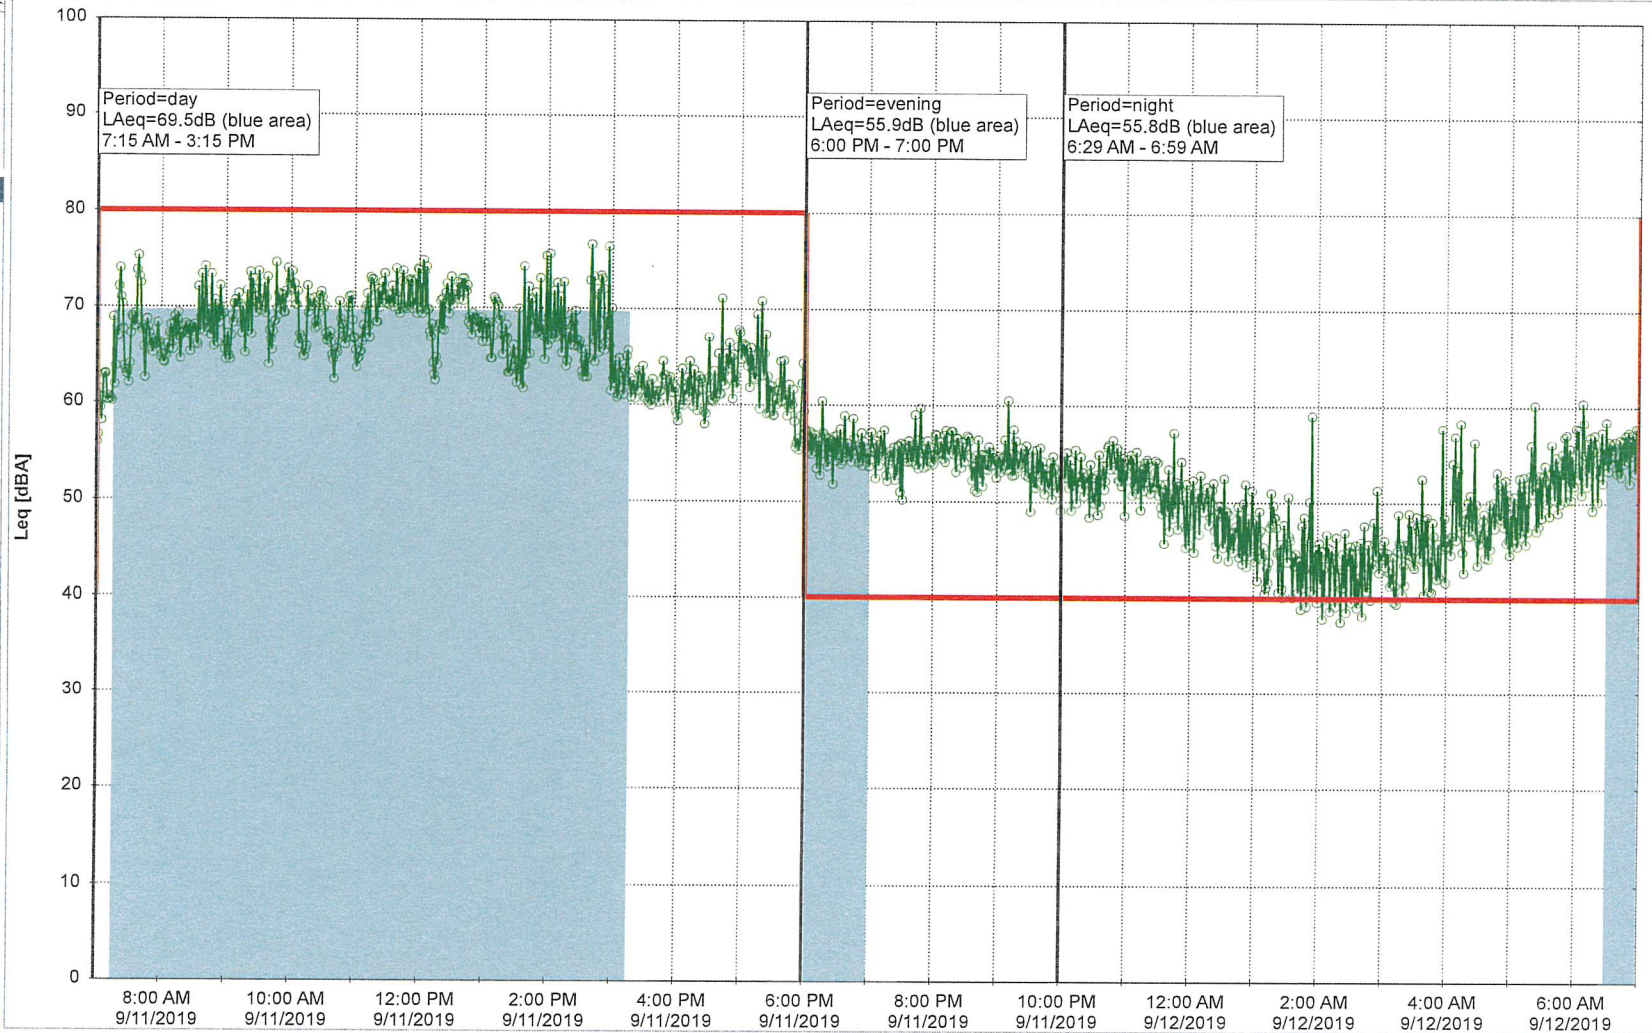

### Noise Time Related Diagram

Plan View

Remarks

...

HOL\_NS01

Project: Kronos Sydhavnen  
Construction: Havneholmen  
Location: N-V

9/11/2019  
9/12/2019

### Noise Time Related Diagram

Remarks

...

HOL\_NS01

Project: Kronos Sydhavnen  
Construction: Havneholmen  
Location: N-V

9/12/2019  
9/13/2019