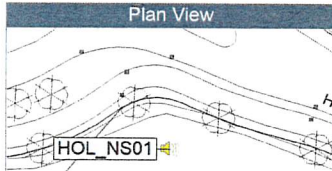

Project: Kronos Sydhavnen
Construction: Havneholmen
Location: N-V

9/14/2019
9/15/2019

Noise Time Related Diagram

HOL_NS01