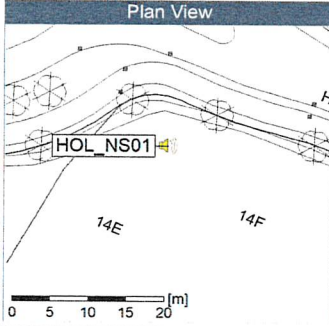

Project: Kronos Sydhavnen
Construction: Havneholmen
Location: N-V

9/11/2019
9/12/2019

Noise Time Related Diagram

Remarks

...

HOL_NS01