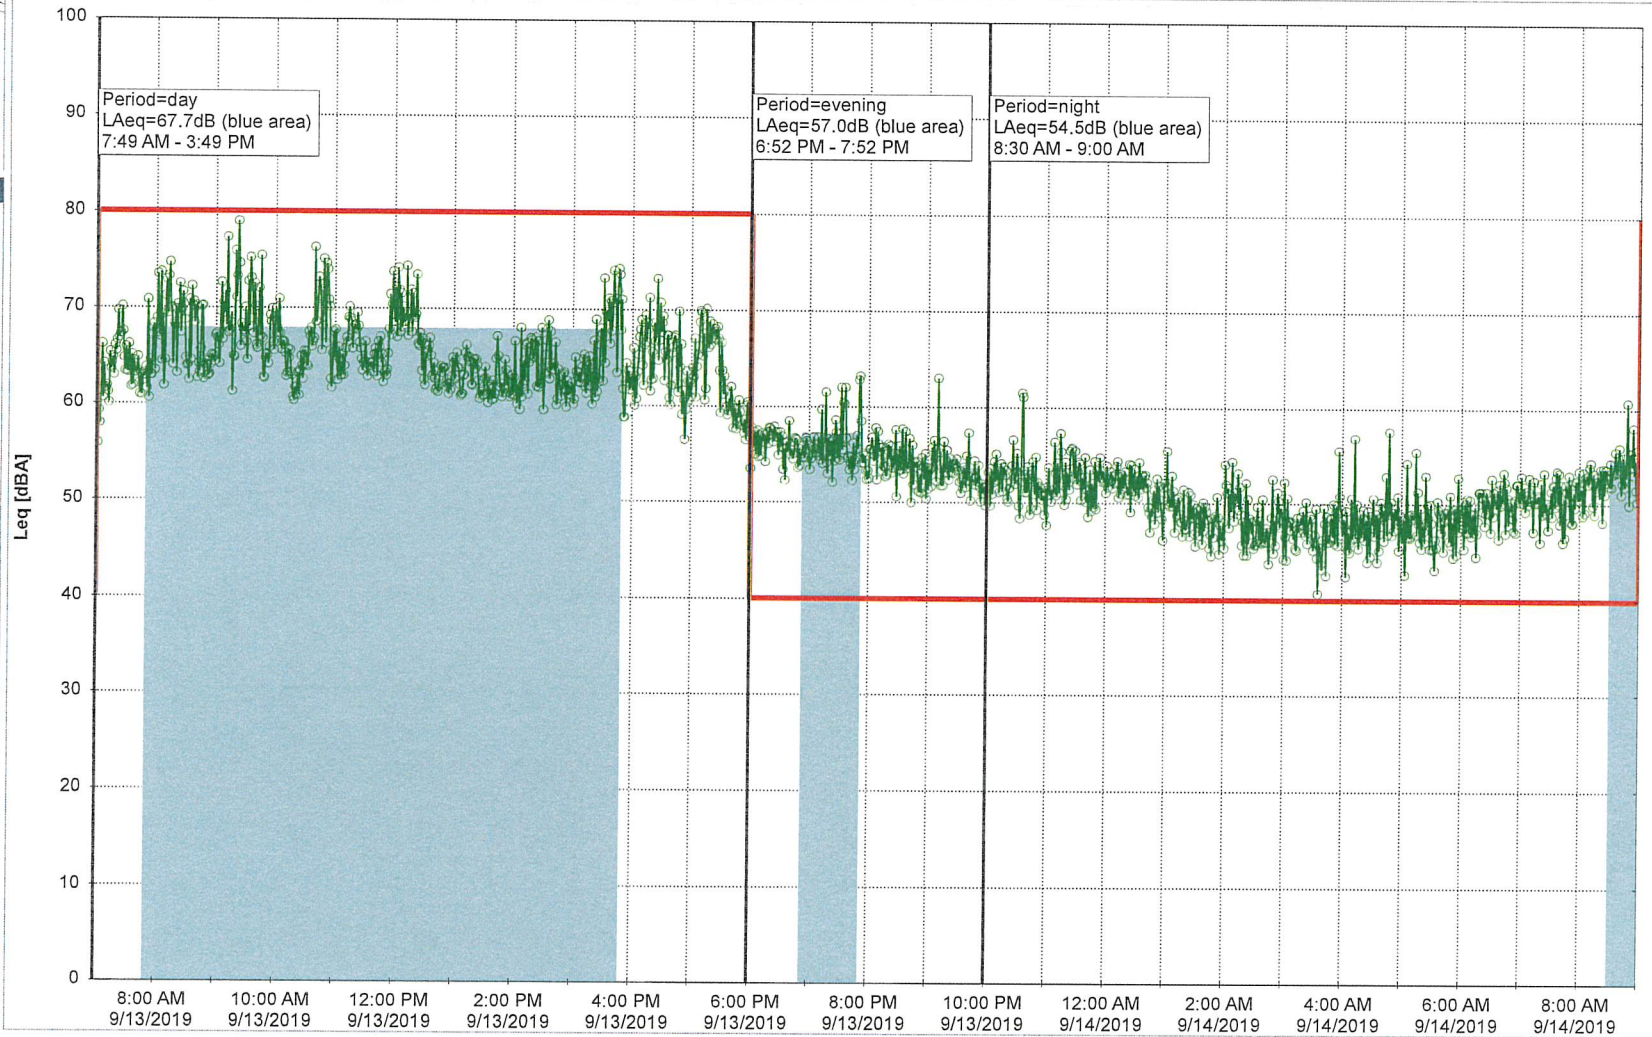

Project: Kronos Sydhavnen
Construction: Havneholmen
Location: N-V

9/13/2019
9/14/2019

Noise Time Related Diagram

HOL_NS01

Remarks