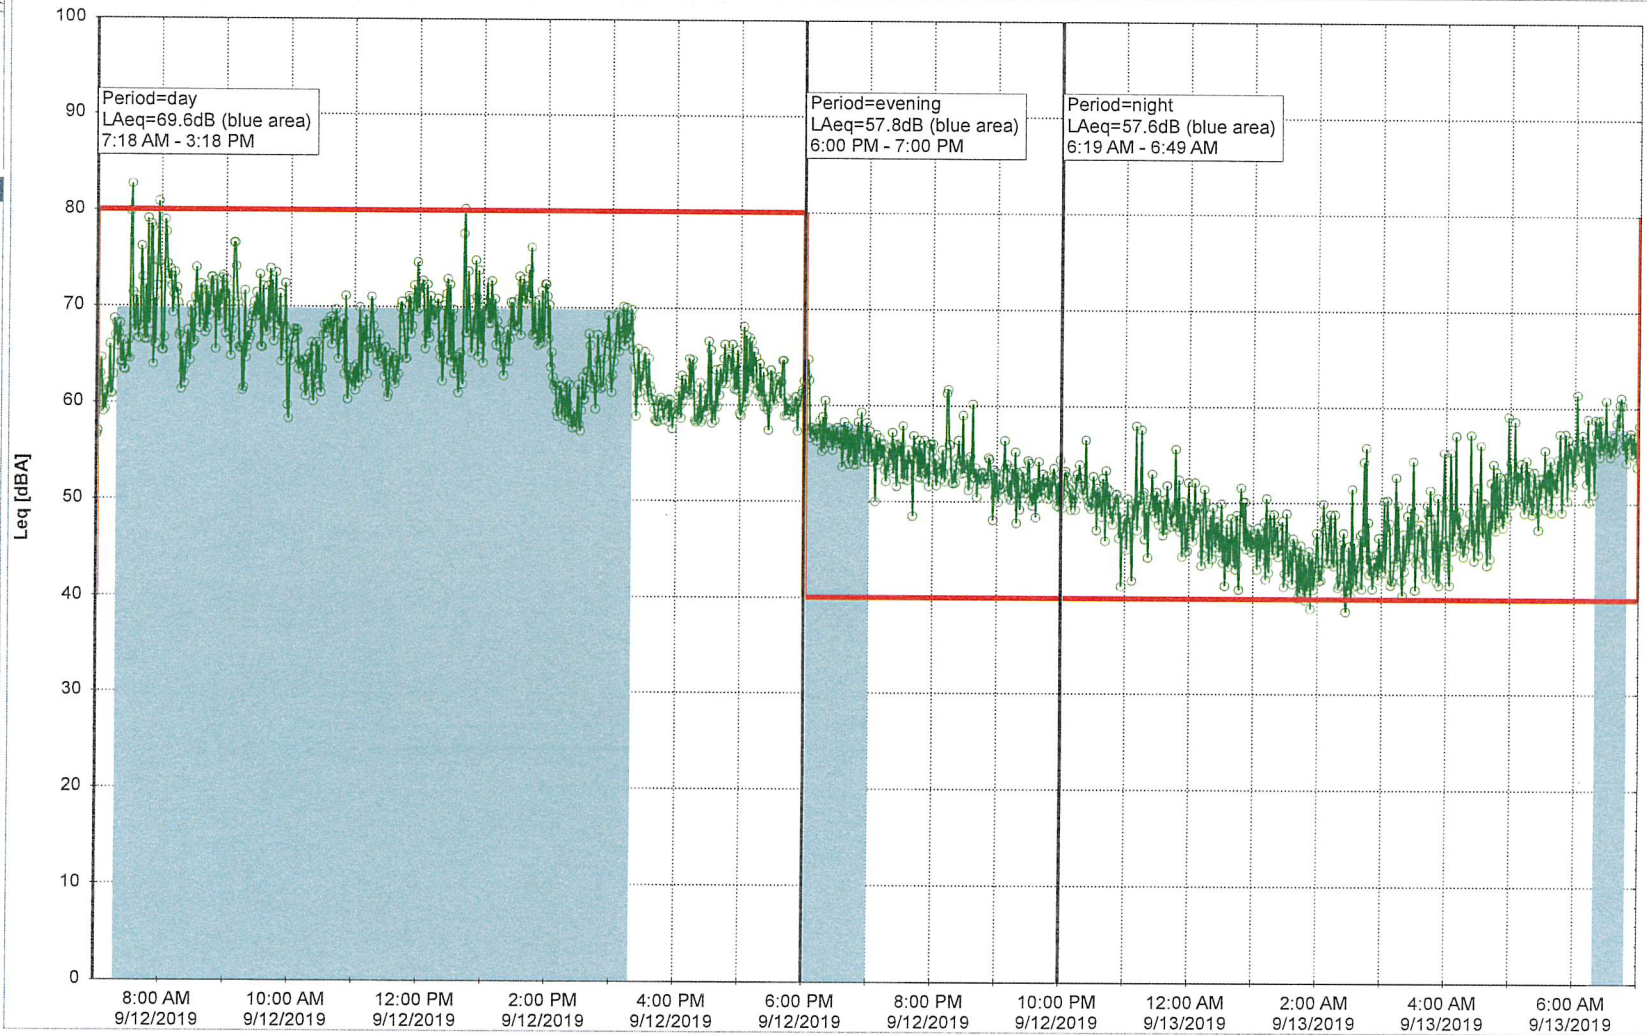

### Noise Time Related Diagram

Plan View

HOL\_NS01

Remarks

...

Project: Kronos Sydhavnen  
Construction: Havneholmen  
Location: N-V

9/13/2019  
9/14/2019