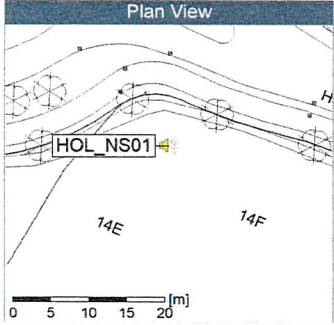

### Noise Time Related Diagram

HOL\_NS01

Project: Kronos Sydhavnen  
Construction: Havneholmen  
Location: N-V

9/15/2019  
9/16/2019

### Noise Time Related Diagram

HOL\_NS01

Remarks