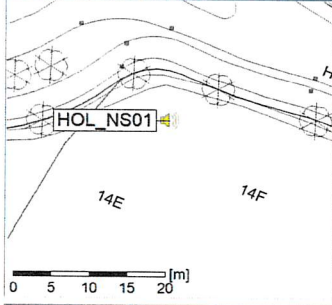

### Noise Time Related Diagram

Plan View

Remarks

...

HOL\_NS01

Project: Kronos Sydhavnen  
Construction: Havneholmen  
Location: N-V

9/11/2019  
9/12/2019

### Noise Time Related Diagram

Plan View

HOL\_NS01

Remarks

...

Project: Kronos Sydhavnen  
Construction: Havneholmen  
Location: N-V

9/13/2019  
9/14/2019

### Noise Time Related Diagram

HOL\_NS01

Project: Kronos Sydhavnen  
Construction: Havneholmen  
Location: N-V

9/15/2019  
9/16/2019

### Noise Time Related Diagram

HOL\_NS01

Remarks