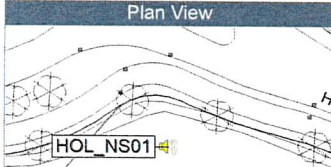

Project: Kronos Sydhavnen
Construction: Havneholmen
Location: N-V

9/13/2019
9/14/2019

Noise Time Related Diagram

HOL_NS01

Remarks