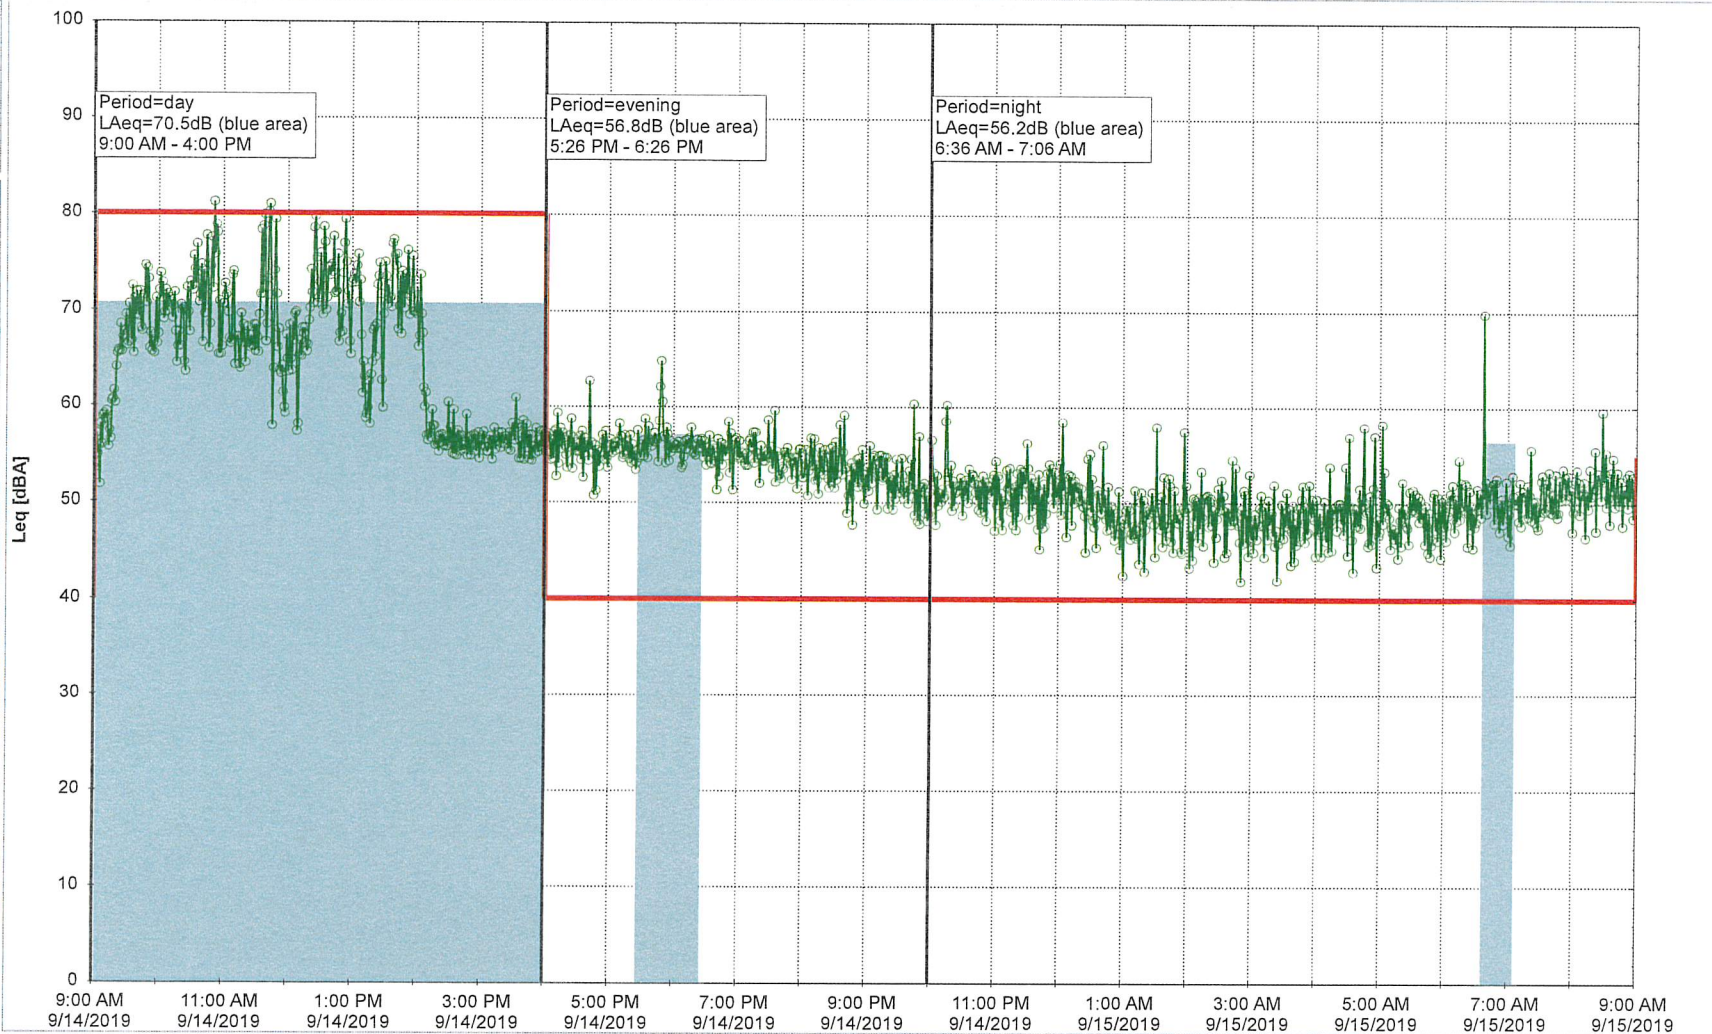

### Noise Time Related Diagram

HOL\_NS01

Remarks

Project: Kronos Sydhavnen  
Construction: Havneholmen  
Location: N-V

9/14/2019  
9/15/2019

### Noise Time Related Diagram

HOL\_NS01

Project: Kronos Sydhavnen  
Construction: Havneholmen  
Location: N-V

9/15/2019  
9/16/2019