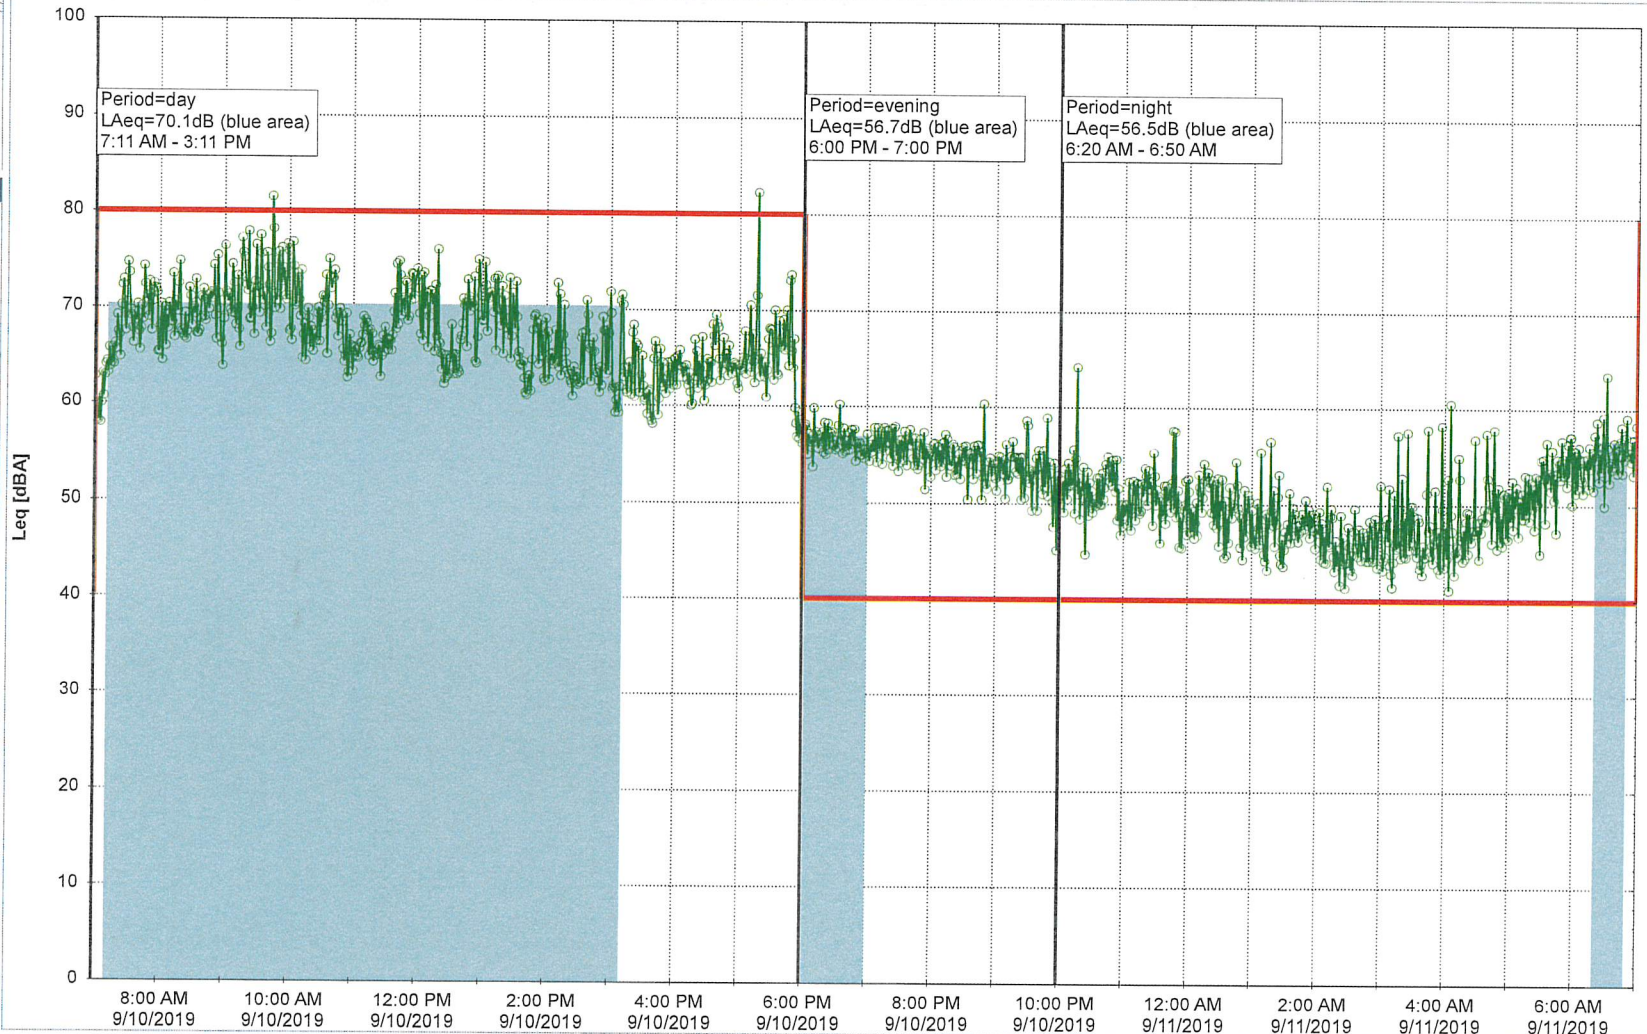

### Noise Time Related Diagram

Plan View

Remarks

...

HOL\_NS01

Project: Kronos Sydhavnen  
Construction: Havneholmen  
Location: N-V

9/11/2019  
9/12/2019

### Noise Time Related Diagram

Remarks

...

HOL\_NS01

Project: Kronos Sydhavnen  
Construction: Havneholmen  
Location: N-V

9/12/2019  
9/13/2019