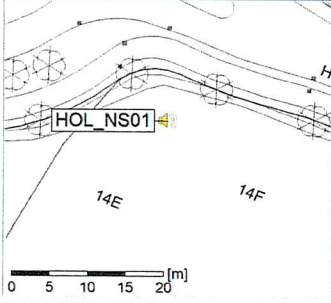

### Noise Time Related Diagram

Remarks

...

HOL\_NS01

Project: Kronos Sydhavnen  
Construction: Havneholmen  
Location: N-V

9/12/2019  
9/13/2019

### Noise Time Related Diagram

Plan View

HOL\_NS01

Remarks

...

Project: Kronos Sydhavnen  
Construction: Havneholmen  
Location: N-V

9/13/2019  
9/14/2019