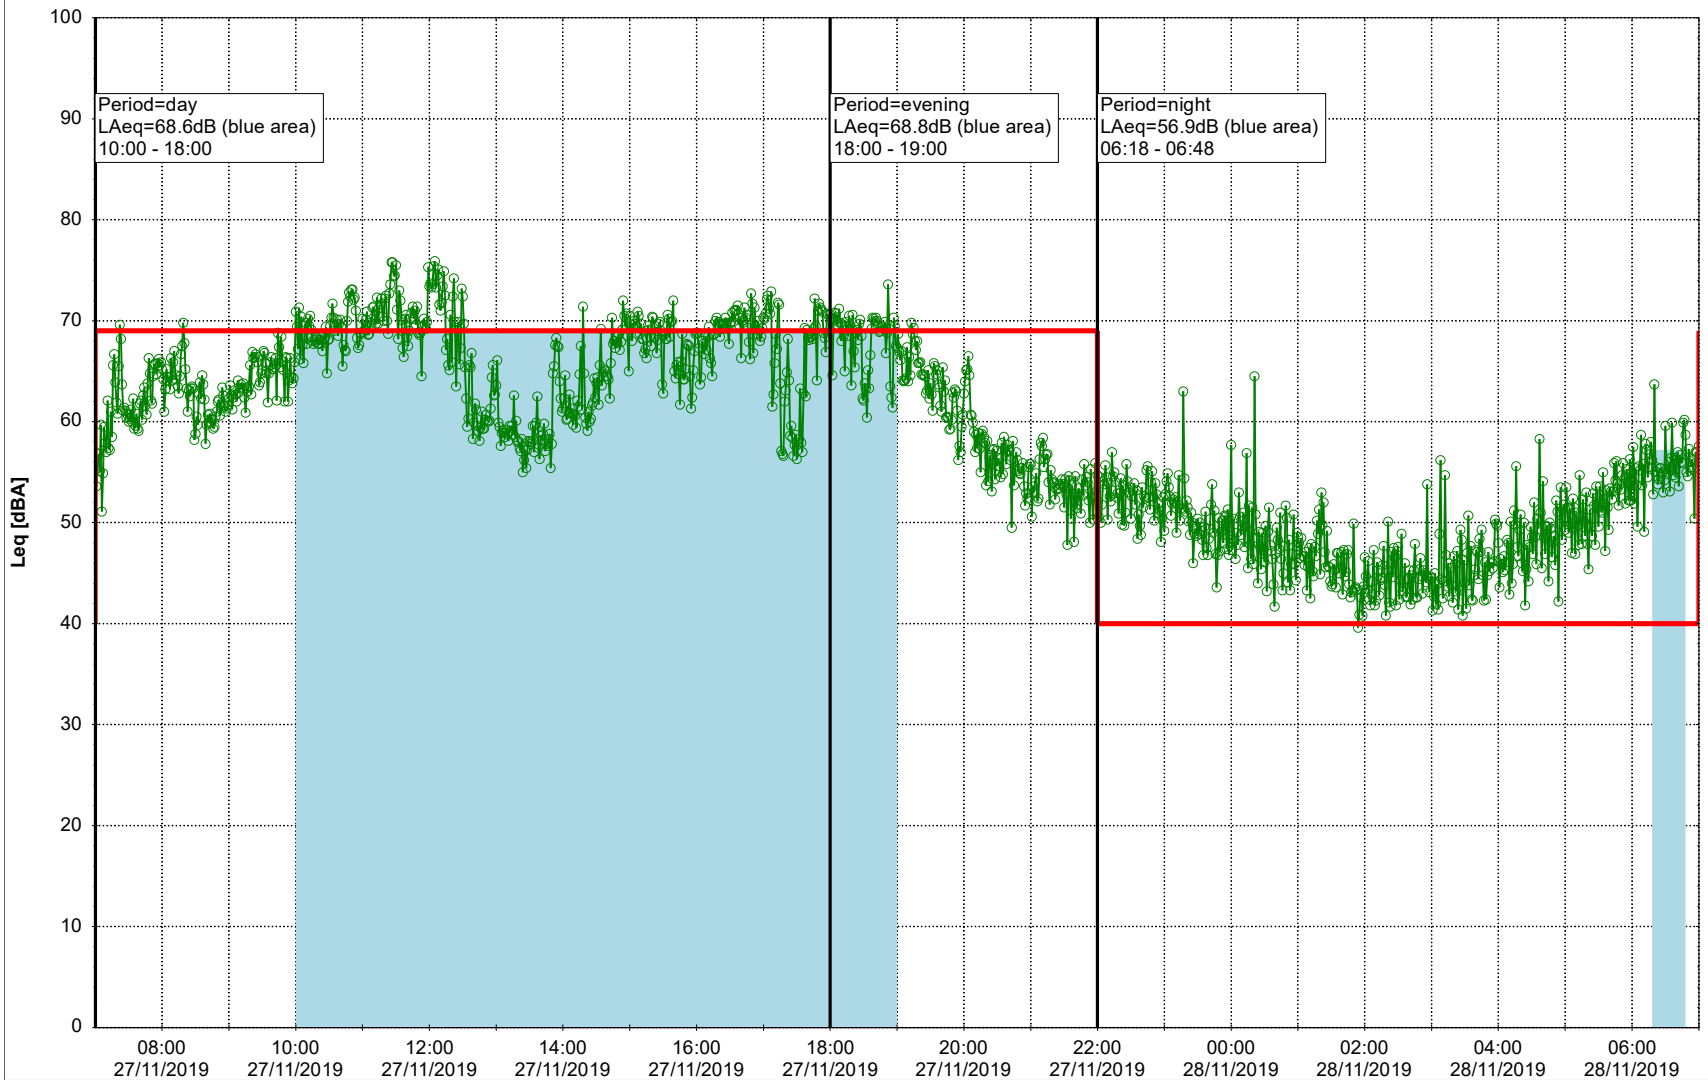

Plan View

Remarks

...

Noise Time Related Diagram

26/11/2019
27/11/2019

○ ○ ○ ○ HOL_NS01

Project: Kronos Sydhavnen
Construction: Havneholmen
Location: N-V

Plan View

Remarks

...

Noise Time Related Diagram

27/11/2019
28/11/2019

○ ○ ○ ○ HOL_NS01

Project: Kronos Sydhavnen
Construction: Havneholmen
Location: N-V

Plan View

Remarks

...

Noise Time Related Diagram

28/11/2019
29/11/2019

○ ○ ○ ○ HOL_NS01

Project: Kronos Sydhavnen
Construction: Havneholmen
Location: N-V

Plan View

Remarks

...

Noise Time Related Diagram

29/11/2019
30/11/2019

○ ○ ○ ○ HOL_NS01

Project: Kronos Sydhavnen
Construction: Havneholmen
Location: N-V

Plan View

Remarks

...

Noise Time Related Diagram