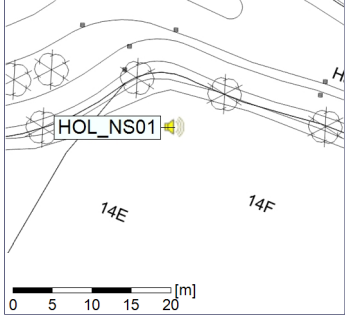

Remarks

...

Noise Time Related Diagram

27/11/2019
28/11/2019

○ ○ ○ ○ HOL_NS01

Project: Kronos Sydhavnen
Construction: Havneholmen
Location: N-V

Plan View

Remarks

...

Noise Time Related Diagram

28/11/2019
29/11/2019

○ ○ ○ ○ HOL_NS01

Project: Kronos Sydhavnen
Construction: Havneholmen
Location: N-V

Plan View

Remarks

...