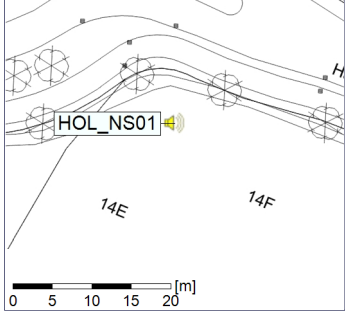

Noise Time Related Diagram

29/11/2019
30/11/2019

○ ○ ○ ○ HOL_NS01

Project: Kronos Sydhavnen
Construction: Havneholmen
Location: N-V

Plan View

Remarks

...

Noise Time Related Diagram

30/11/2019
01/12/2019

○ ○ ○ ○ HOL_NS01

Project: Kronos Sydhavnen
Construction: Havneholmen
Location: N-V

Plan View

Remarks

...

Noise Time Related Diagram

01/12/2019
02/12/2019