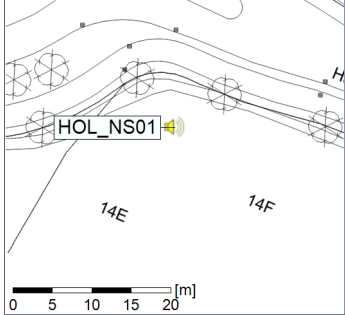

Noise Time Related Diagram

29/11/2019
30/11/2019

○ ○ ○ ○ HOL_NS01

Project: Kronos Sydhavnen
Construction: Havneholmen
Location: N-V

Plan View

Remarks

...

Noise Time Related Diagram