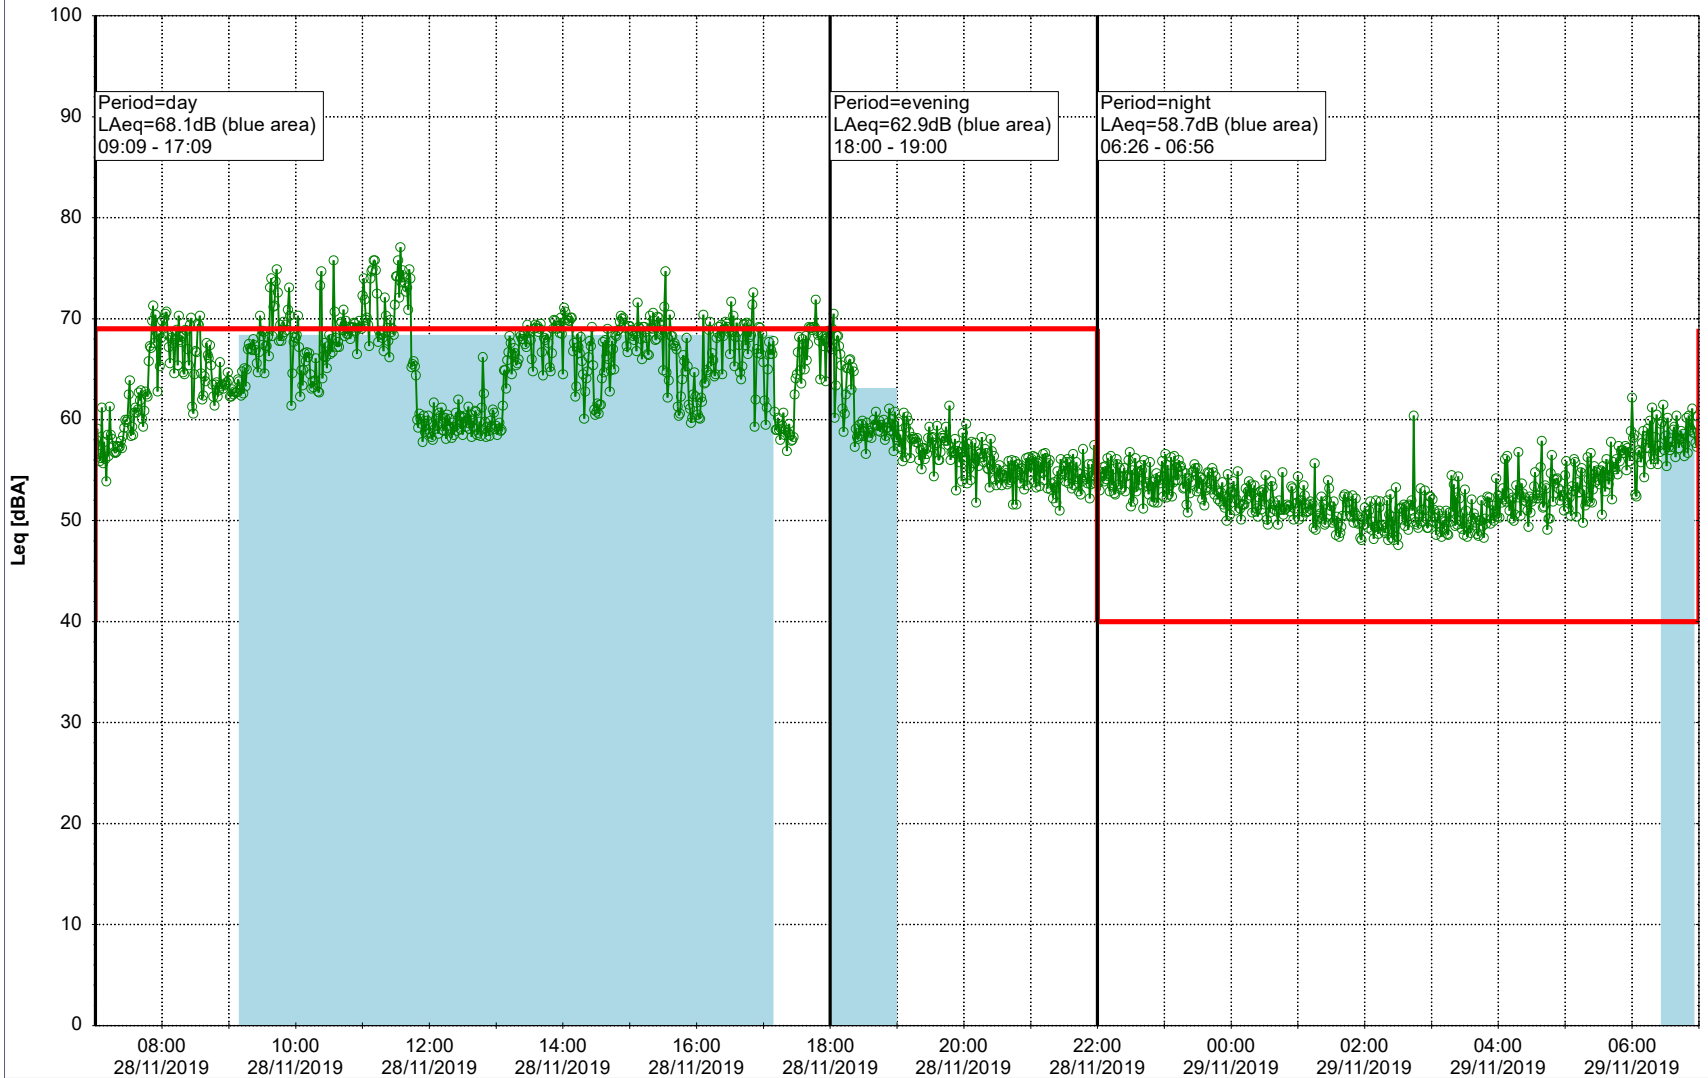

Remarks

...

Noise Time Related Diagram

27/11/2019
28/11/2019

○ ○ ○ ○ HOL_NS01

Project: Kronos Sydhavnen
Construction: Havneholmen
Location: N-V

Plan View

Remarks

...

Noise Time Related Diagram

28/11/2019
29/11/2019

○ ○ ○ ○ HOL_NS01

Project: Kronos Sydhavnen
Construction: Havneholmen
Location: N-V

Plan View

Remarks

...

Noise Time Related Diagram

29/11/2019
30/11/2019

○ ○ ○ ○ HOL_NS01

Project: Kronos Sydhavnen
Construction: Havneholmen
Location: N-V

Plan View

Remarks

...

Noise Time Related Diagram

30/11/2019
01/12/2019

○ ○ ○ ○ HOL_NS01

Project: Kronos Sydhavnen
Construction: Havneholmen
Location: N-V

Plan View

Remarks

...

Noise Time Related Diagram

01/12/2019
02/12/2019