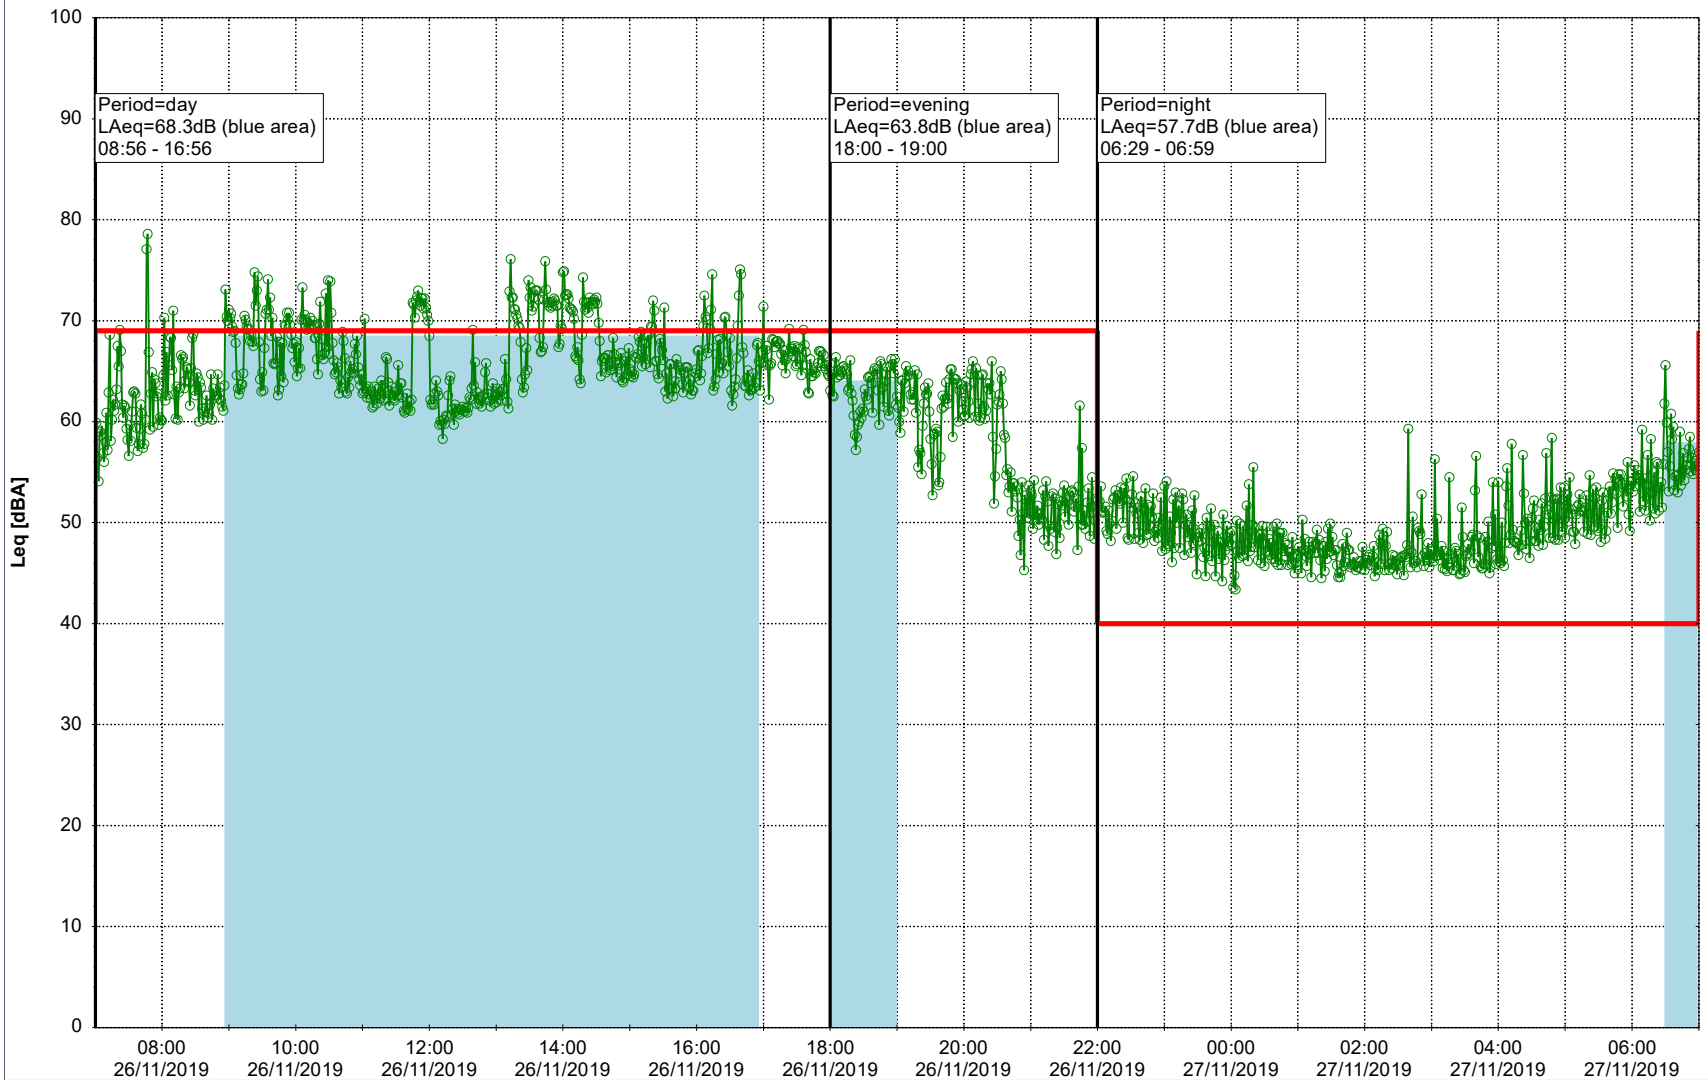

Plan View

Remarks

...

Noise Time Related Diagram

26/11/2019
27/11/2019

○ ○ ○ ○ HOL_NS01

Project: Kronos Sydhavnen
Construction: Havneholmen
Location: N-V

Plan View

Remarks

...

Noise Time Related Diagram

27/11/2019
28/11/2019

○ ○ ○ ○ HOL_NS01

Project: Kronos Sydhavnen
Construction: Havneholmen
Location: N-V

Plan View

Remarks

...

Noise Time Related Diagram

28/11/2019
29/11/2019

○ ○ ○ ○ HOL_NS01

Project: Kronos Sydhavnen
Construction: Havneholmen
Location: N-V

Plan View

Remarks

...

Noise Time Related Diagram

29/11/2019
30/11/2019

○ ○ ○ ○ HOL_NS01

Project: Kronos Sydhavnen
Construction: Havneholmen
Location: N-V

Plan View

Remarks

...

Noise Time Related Diagram