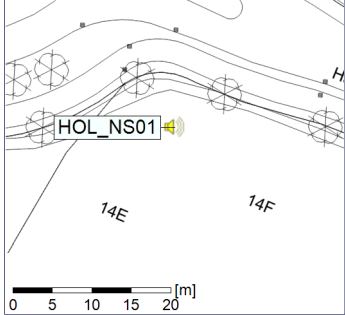

...

Noise Time Related Diagram

28/11/2019
29/11/2019

○ ○ ○ ○ HOL_NS01

Project: Kronos Sydhavnen
Construction: Havneholmen
Location: N-V

Plan View

Remarks

...

Noise Time Related Diagram

29/11/2019
30/11/2019

○ ○ ○ ○ HOL_NS01

Project: Kronos Sydhavnen
Construction: Havneholmen
Location: N-V

Plan View

Remarks

...

Noise Time Related Diagram