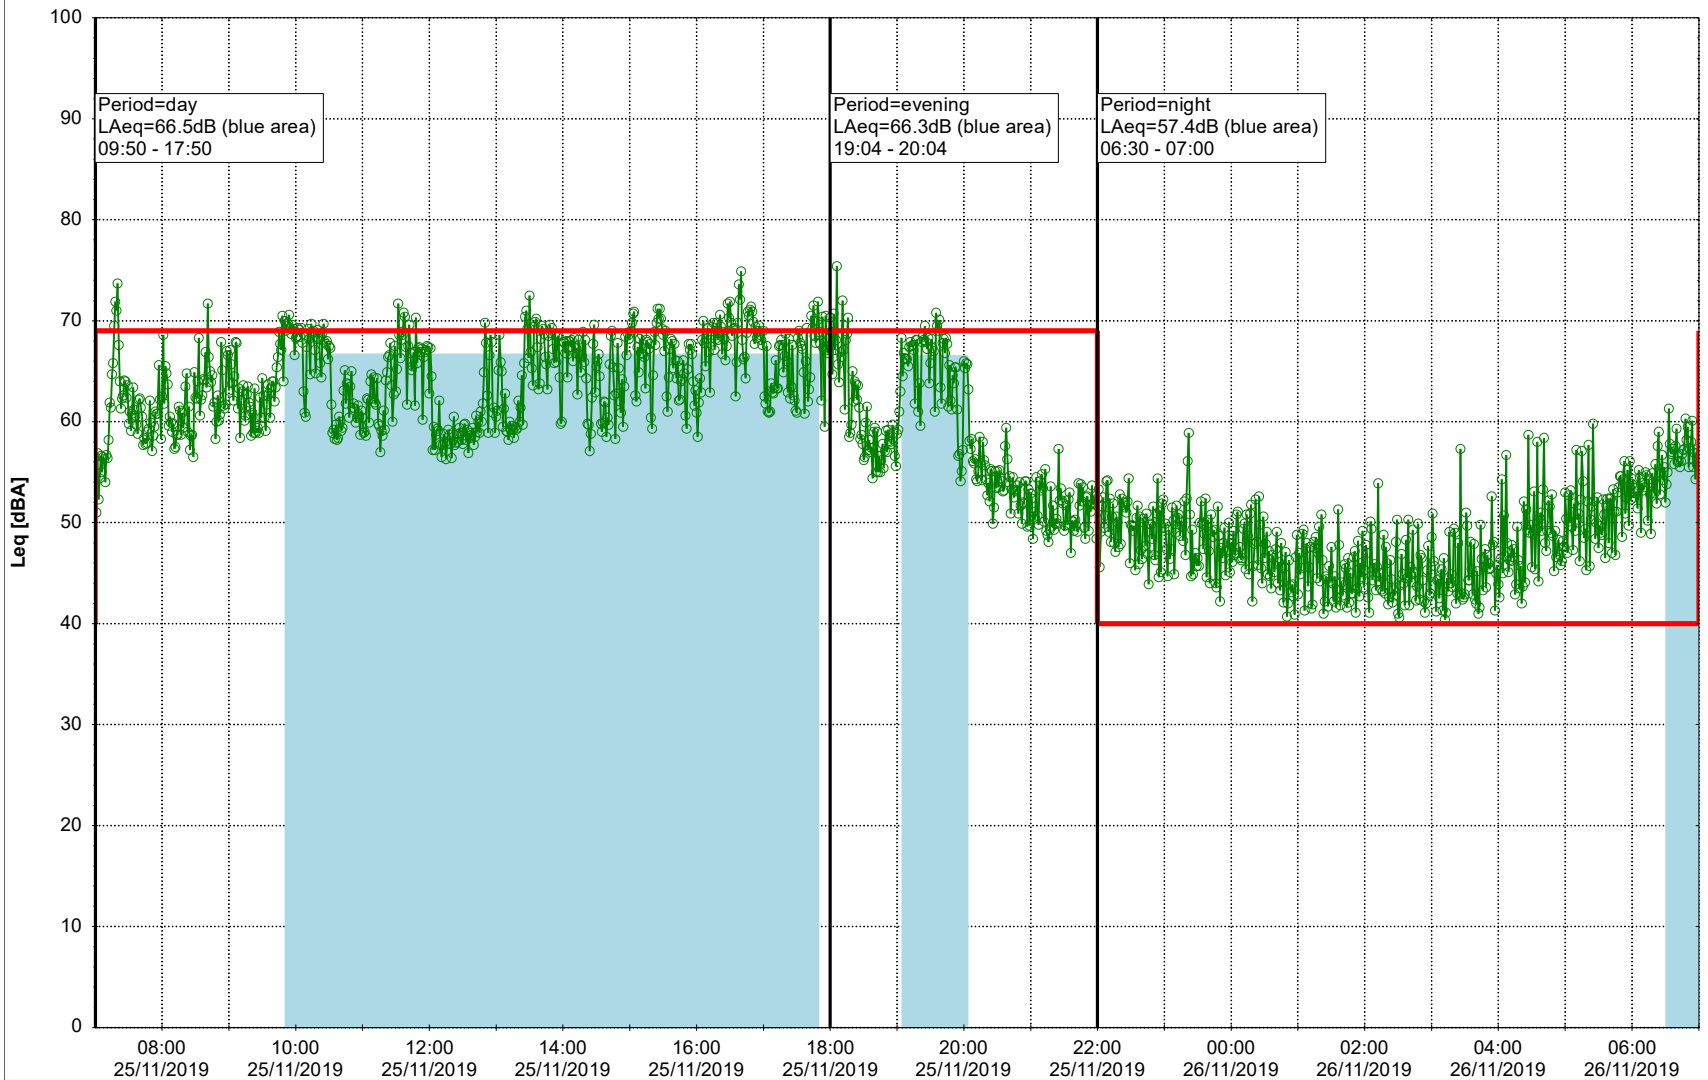

Noise Time Related Diagram

25/11/2019
26/11/2019

○ ○ ○ ○ HOL_NS01