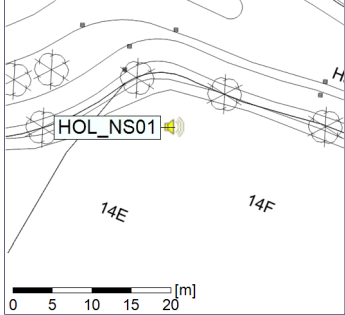

Project: Kronos Sydhavnen
Construction: Havneholmen
Location: N-V

Plan View

Remarks

...

Noise Time Related Diagram

25/11/2019
26/11/2019

○ ○ ○ ○ HOL_NS01

Project: Kronos Sydhavnen
Construction: Havneholmen
Location: N-V

Plan View

Remarks

...

Noise Time Related Diagram

26/11/2019
27/11/2019

○ ○ ○ ○ HOL_NS01

Project: Kronos Sydhavnen
Construction: Havneholmen
Location: N-V

Plan View

Noise Time Related Diagram

29/11/2019
30/11/2019

○ ○ ○ ○ HOL_NS01

Project: Kronos Sydhavnen
Construction: Havneholmen
Location: N-V

Plan View

Remarks

...

Noise Time Related Diagram