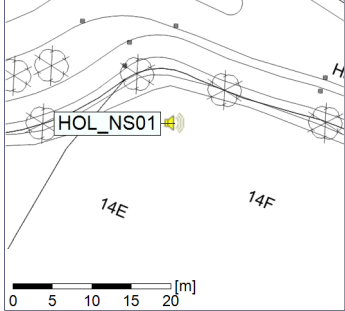

Project: Kronos Sydhavnen
Construction: Havneholmen
Location: N-V

Plan View

Remarks

...

Noise Time Related Diagram

25/11/2019
26/11/2019

○ ○ ○ ○ HOL_NS01

Project: Kronos Sydhavnen
Construction: Havneholmen
Location: N-V

Plan View

Remarks

...

Noise Time Related Diagram

26/11/2019
27/11/2019

○ ○ ○ ○ HOL_NS01

Project: Kronos Sydhavnen
Construction: Havneholmen
Location: N-V

Plan View