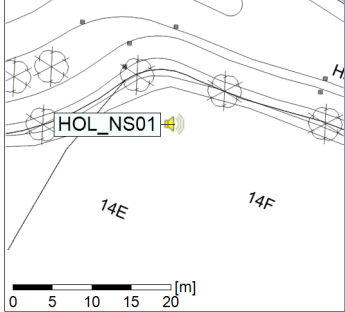

Plan View

Remarks

...

Noise Time Related Diagram

26/11/2019
27/11/2019

○ ○ ○ ○ HOL_NS01

Project: Kronos Sydhavnen
Construction: Havneholmen
Location: N-V

Plan View