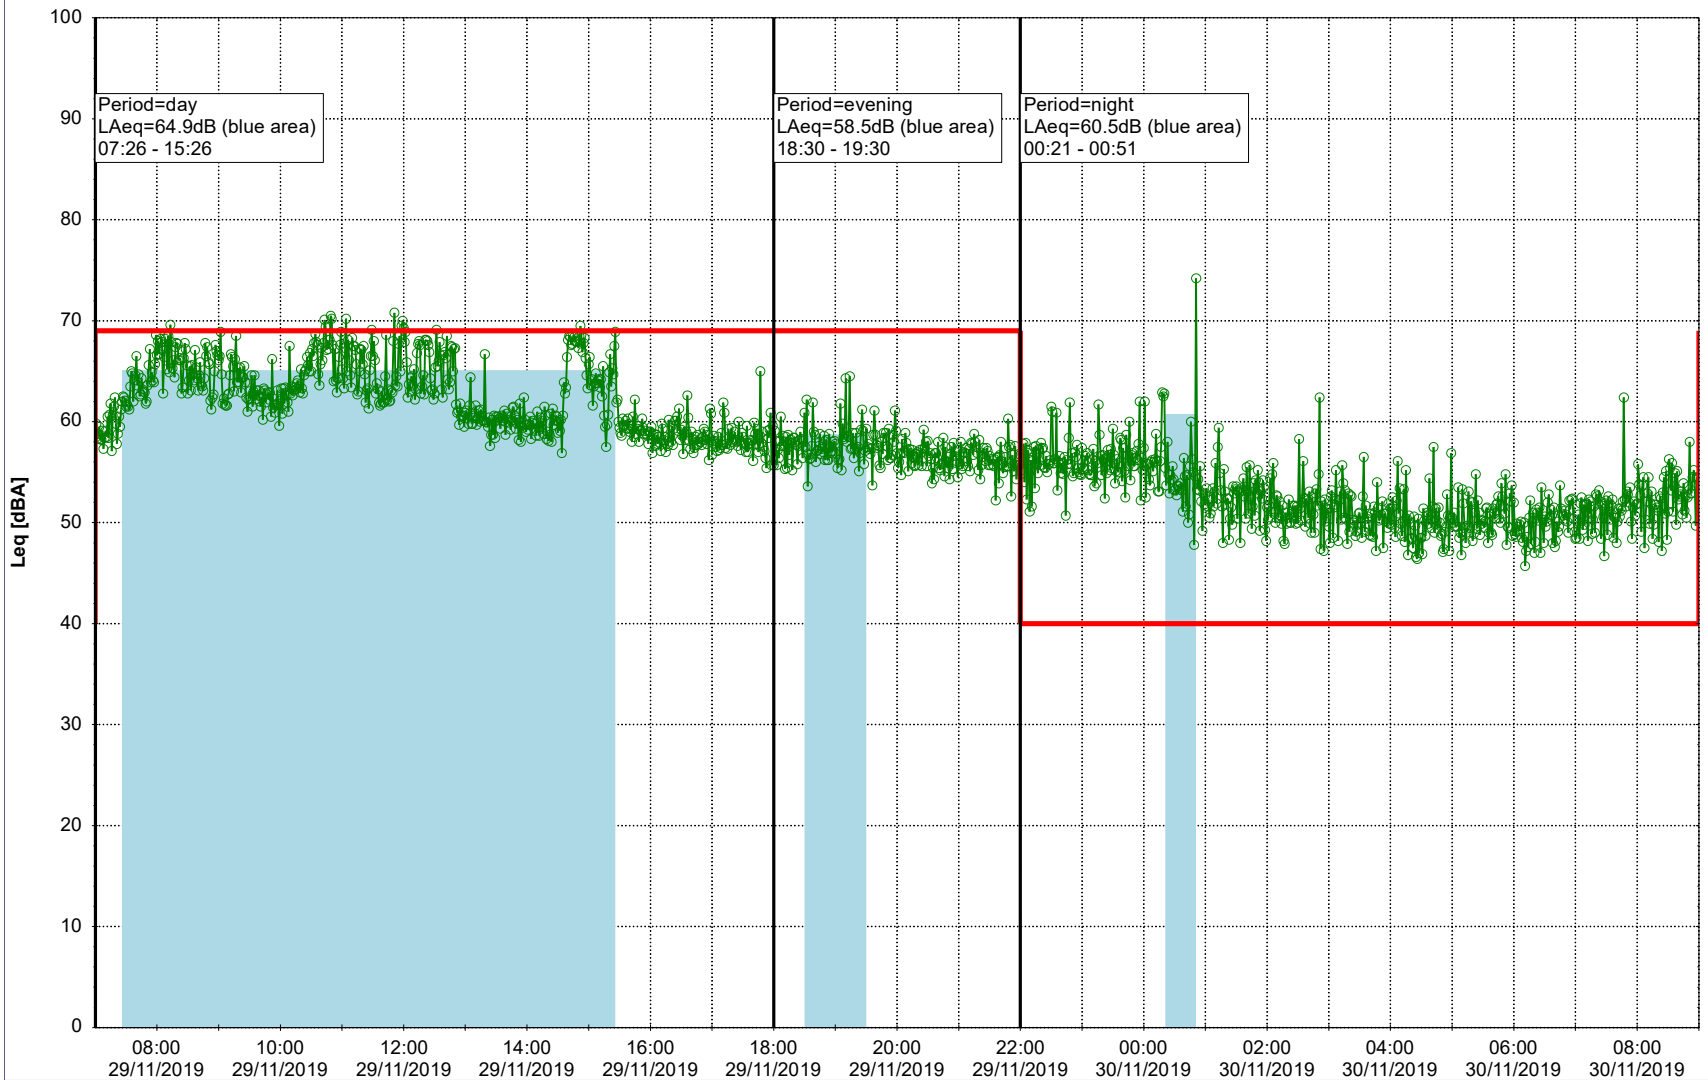

...

Noise Time Related Diagram

28/11/2019
29/11/2019

○ ○ ○ ○ HOL_NS01

Project: Kronos Sydhavnen
Construction: Havneholmen
Location: N-V

Plan View

Remarks

...

Noise Time Related Diagram

29/11/2019
30/11/2019

○ ○ ○ ○ HOL_NS01

Project: Kronos Sydhavnen
Construction: Havneholmen
Location: N-V

Plan View

Remarks

...

Noise Time Related Diagram

30/11/2019
01/12/2019

○ ○ ○ ○ HOL_NS01

Project: Kronos Sydhavnen
Construction: Havneholmen
Location: N-V

Plan View

Remarks

...

Noise Time Related Diagram

01/12/2019
02/12/2019