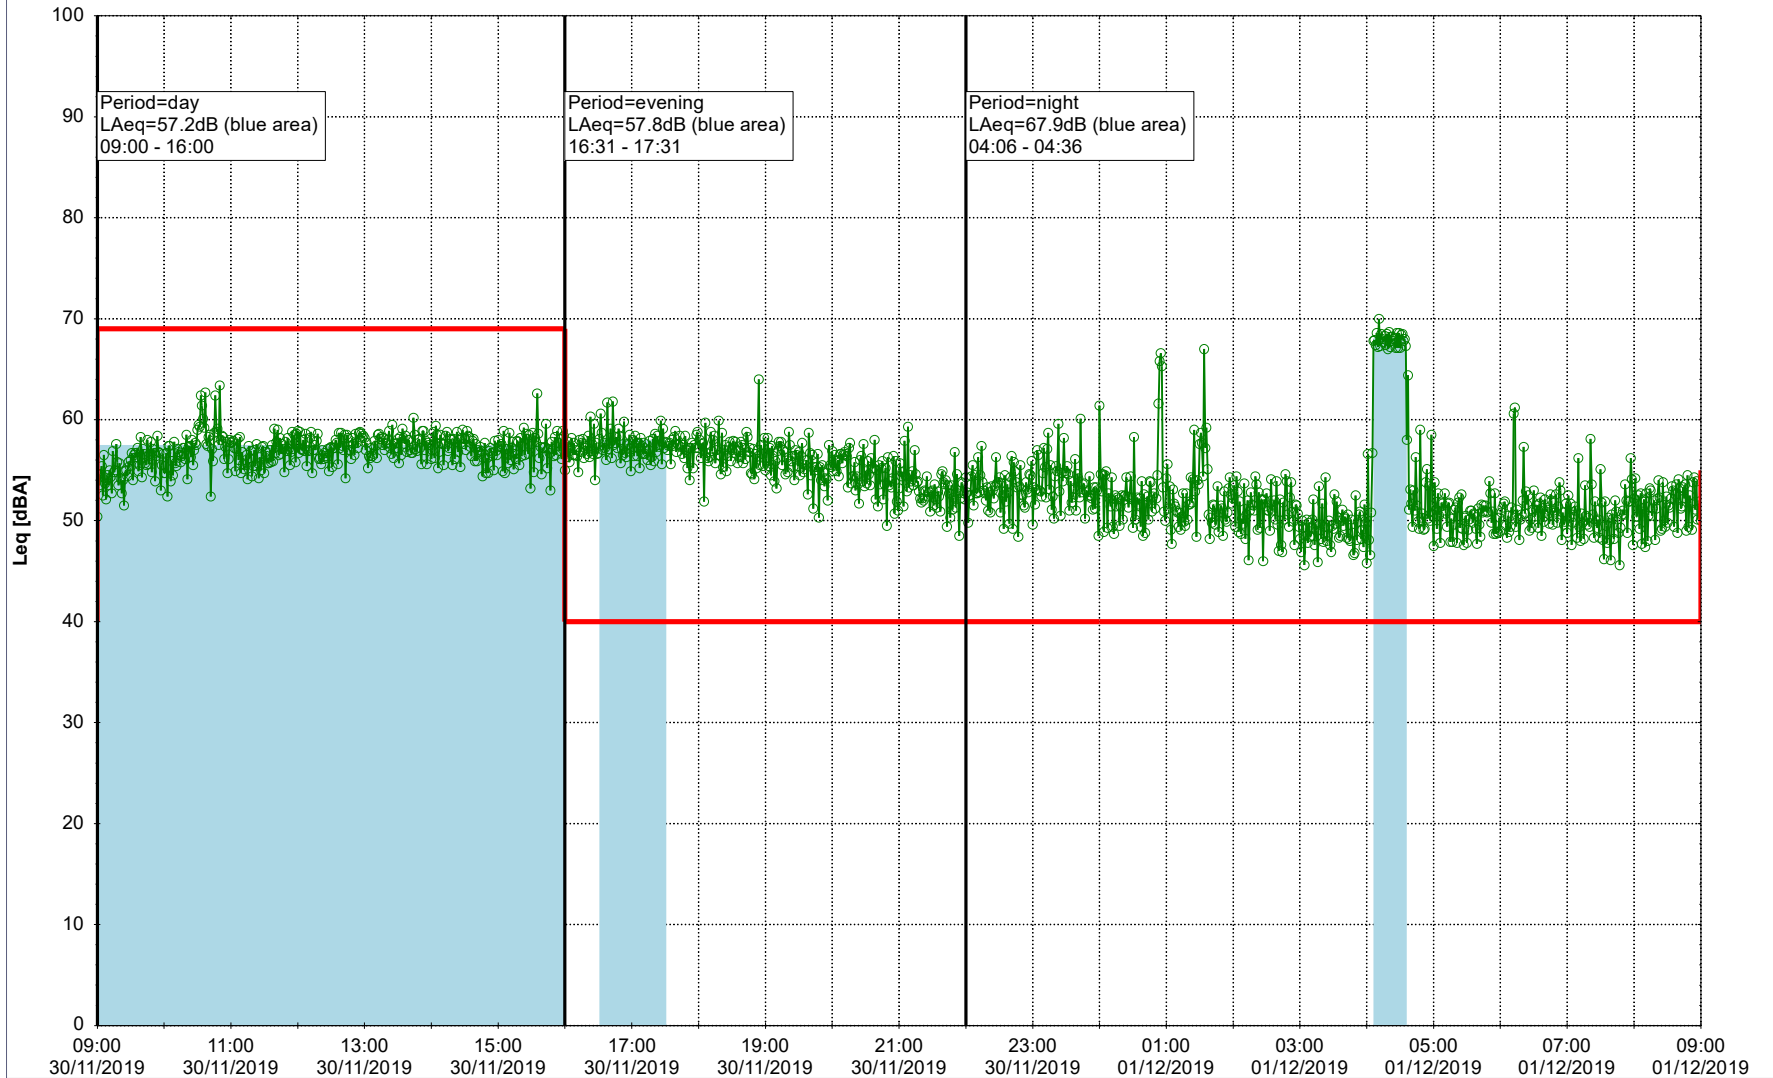

Noise Time Related Diagram

29/11/2019
30/11/2019

○ ○ ○ ○ HOL_NS01

Project: Kronos Sydhavnen
Construction: Havneholmen
Location: N-V

Plan View

Remarks

...

Noise Time Related Diagram

30/11/2019
01/12/2019

○ ○ ○ ○ HOL_NS01

Project: Kronos Sydhavnen
Construction: Havneholmen
Location: N-V

Plan View

Remarks

...

Noise Time Related Diagram

01/12/2019
02/12/2019