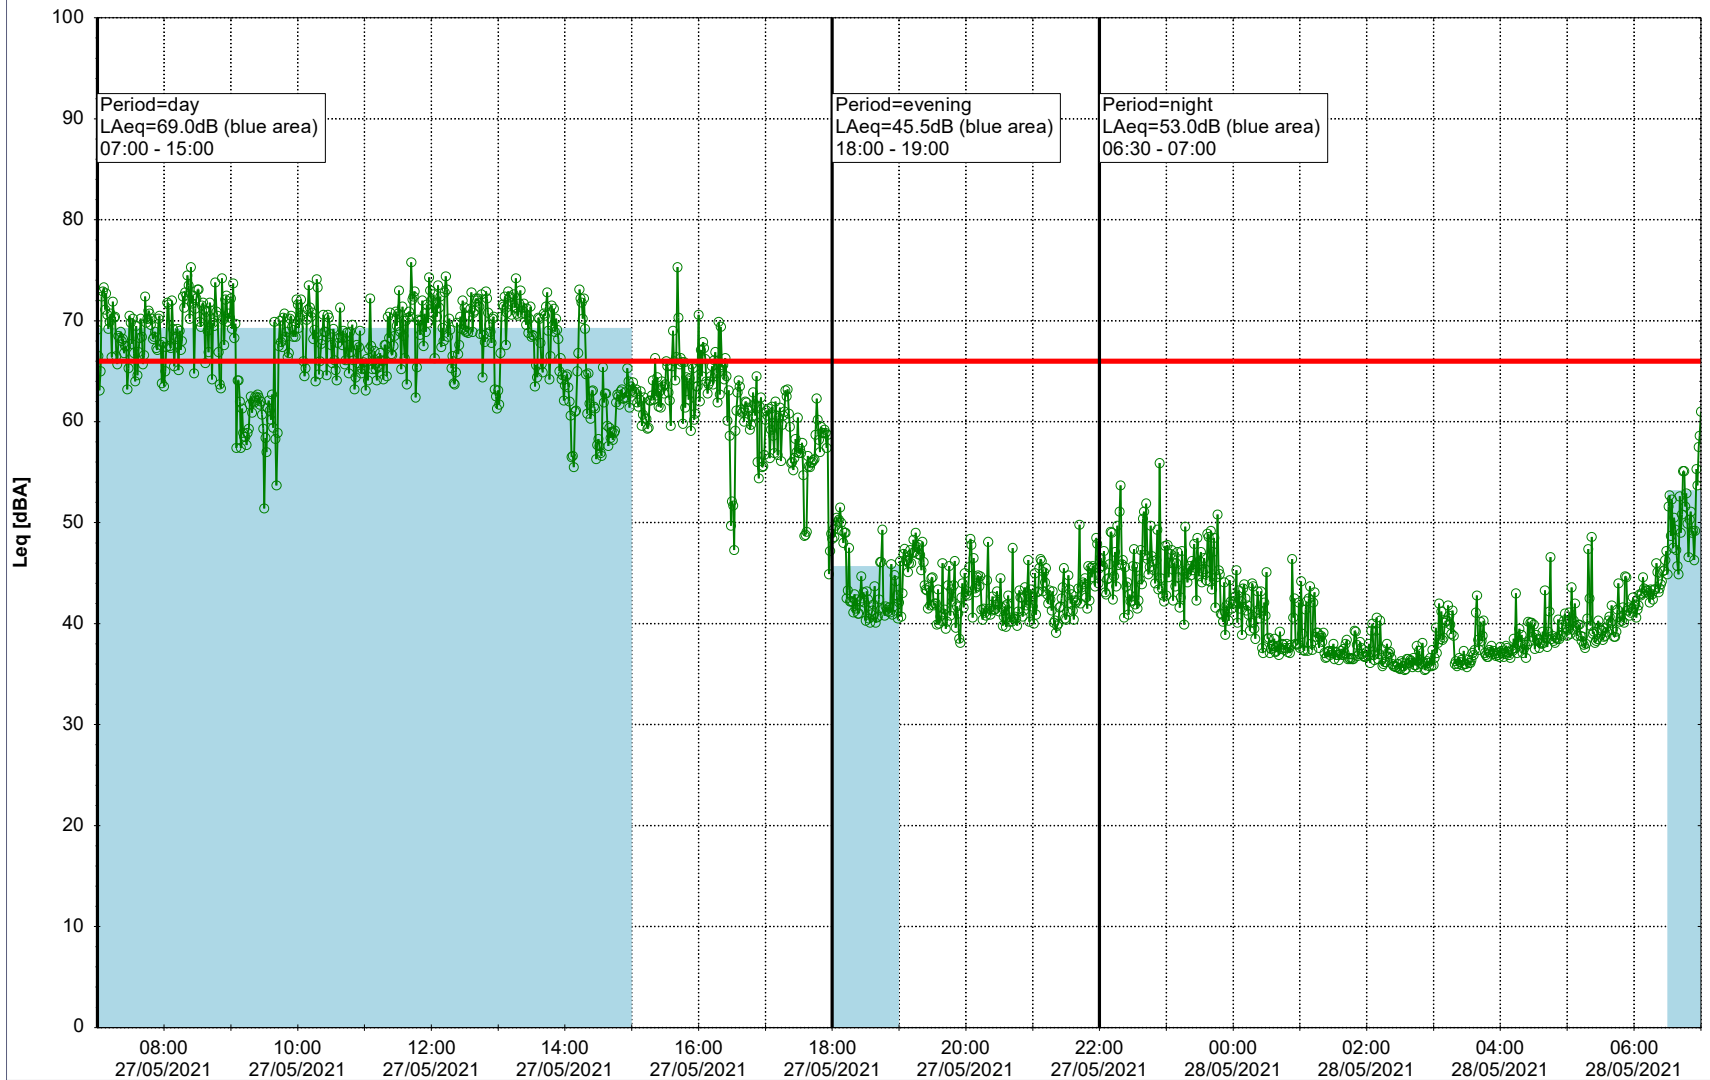

Remarks

- Ørsted Værket

Noise Time Related Diagram

26/05/2021
27/05/2021

○○○ EBR-OVK_NS02

Project: Kronos Sydhavnen
Construction: Enghave Brygge
Location: N-V

Plan View

Remarks

- Ørsted Værket

Noise Time Related Diagram

27/05/2021
28/05/2021

○○○ EBR-OVK_NS02

Project: Kronos Sydhavnen
Construction: Enghave Brygge
Location: N-V

Plan View

Remarks

- Ørsted Værket

Noise Time Related Diagram

28/05/2021
29/05/2021

○○○ EBR-OVK_NS02

Project: Kronos Sydhavnen
Construction: Enghave Brygge
Location: N-V

Plan View

Remarks

- Ørsted Værket

Noise Time Related Diagram