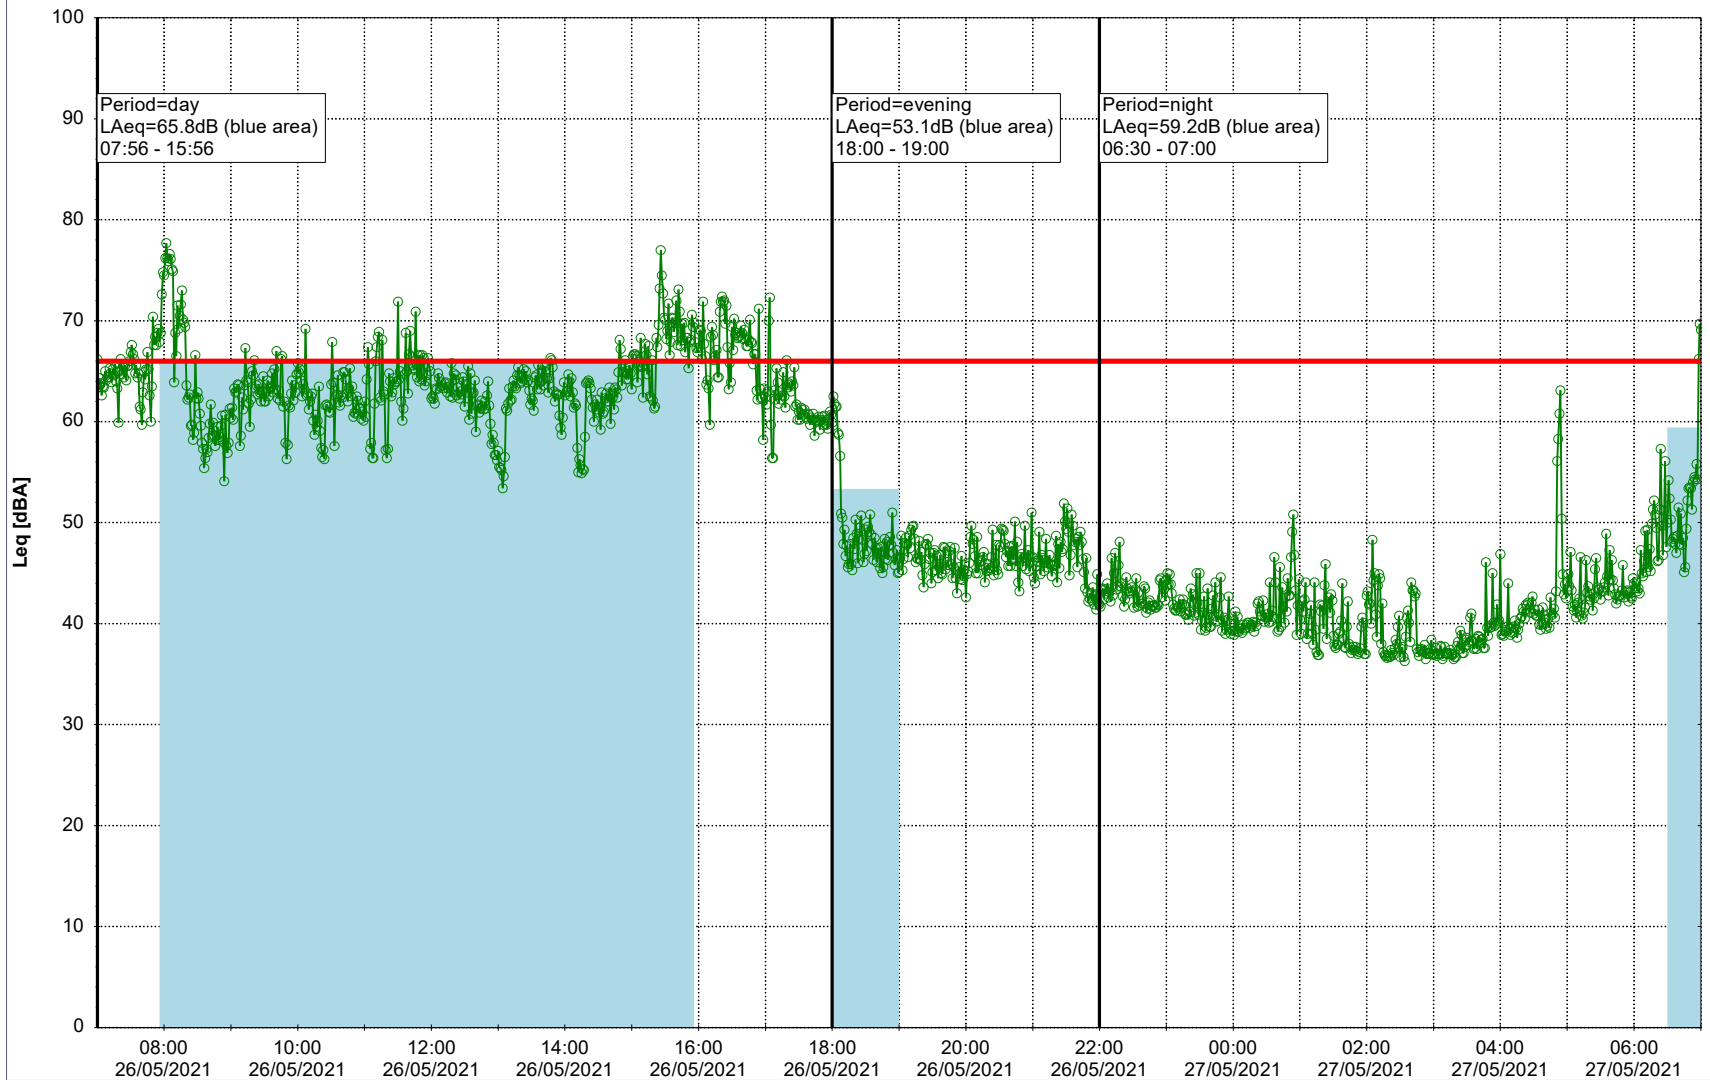

Project: Kronos Sydhavnen
Construction: Enghave Brygge
Location: N-V

Plan View

Remarks

...

Noise Time Related Diagram

24/05/2021
25/05/2021

○○○○ EBR-OVK_NS02

Project: Kronos Sydhavnen
Construction: Enghave Brygge
Location: N-V

Plan View

Remarks

- Ørsted Værket

Noise Time Related Diagram

25/05/2021
26/05/2021

○○○ EBR-OVK_NS02

Project: Kronos Sydhavnen
Construction: Enghave Brygge
Location: N-V

Plan View

Remarks

- Ørsted Værket

Noise Time Related Diagram

26/05/2021
27/05/2021

○○○ EBR-OVK_NS02

Project: Kronos Sydhavnen
Construction: Enghave Brygge
Location: N-V

Plan View

Remarks

- Ørsted Værket

Noise Time Related Diagram

27/05/2021
28/05/2021

○○○ EBR-OVK_NS02

Project: Kronos Sydhavnen
Construction: Enghave Brygge
Location: N-V

Plan View

Remarks

- Ørsted Værket