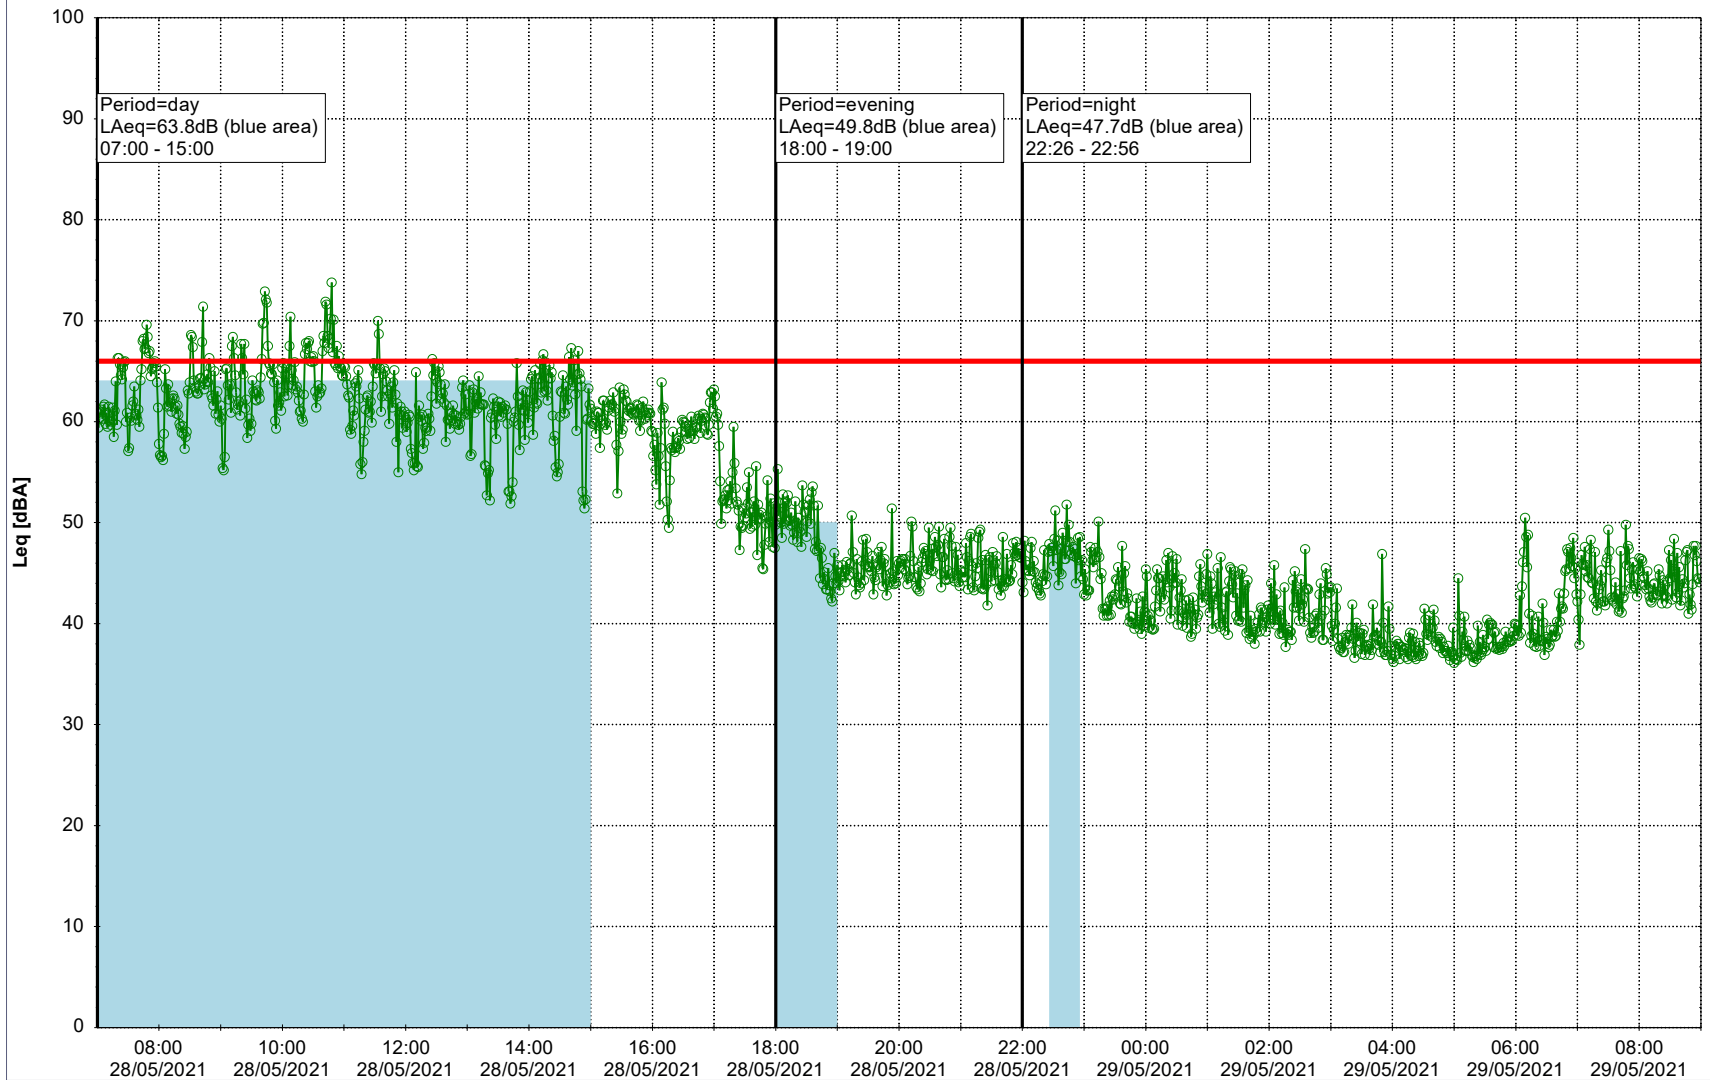

- Ørsted Værket

Noise Time Related Diagram

27/05/2021
28/05/2021

○○○ EBR-OVK_NS02

Project: Kronos Sydhavnen
Construction: Enghave Brygge
Location: N-V

Plan View

Remarks

- Ørsted Værket

Noise Time Related Diagram

28/05/2021
29/05/2021

○○○ EBR-OVK_NS02

Project: Kronos Sydhavnen
Construction: Enghave Brygge
Location: N-V

Plan View

Remarks

- Ørsted Værket

Noise Time Related Diagram

29/05/2021
30/05/2021

○○○ EBR-OVK_NS02

Project: Kronos Sydhavnen
Construction: Enghave Brygge
Location: N-V

Plan View

Remarks

- Ørsted Værket

Noise Time Related Diagram

30/05/2021
31/05/2021