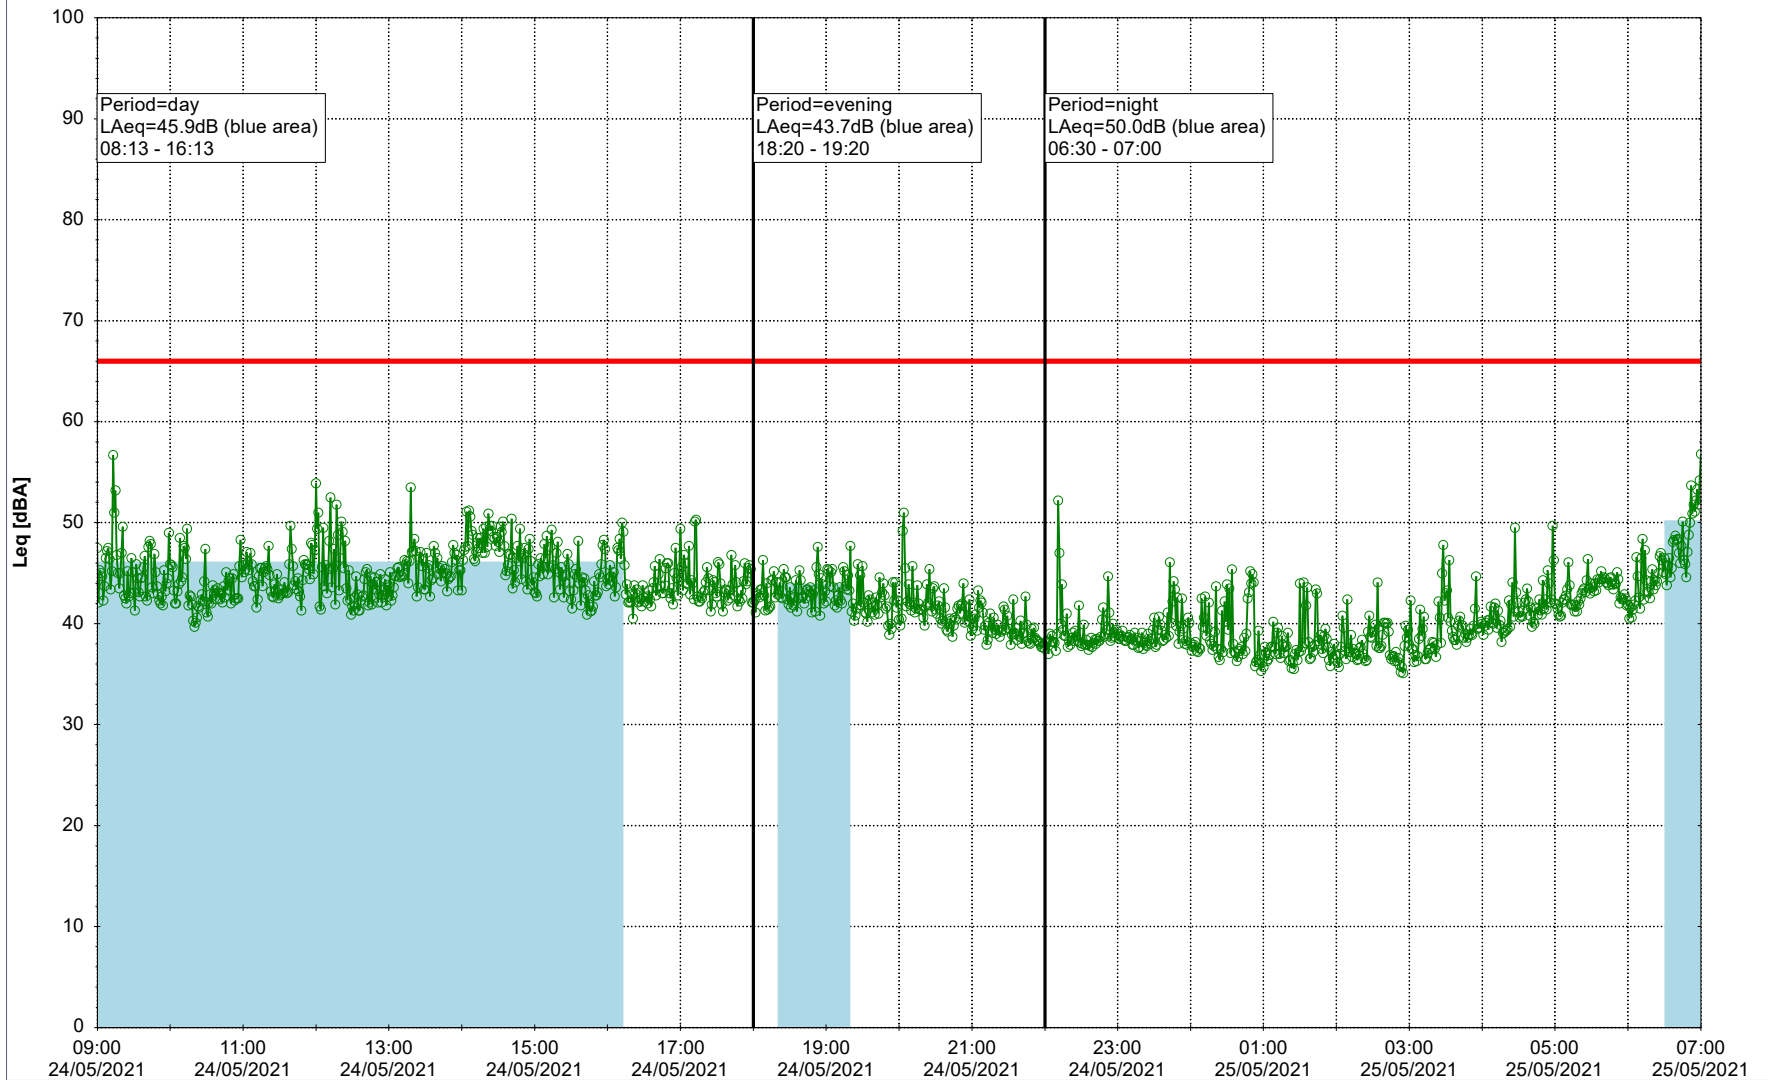

Project: Kronos Sydhavnen
Construction: Enghave Brygge
Location: N-V

Plan View

Remarks

...

Noise Time Related Diagram

24/05/2021
25/05/2021

○○○○ EBR-OVK_NS02

Project: Kronos Sydhavnen
Construction: Enghave Brygge
Location: N-V

Plan View

Remarks

- Ørsted Værket

Noise Time Related Diagram

25/05/2021
26/05/2021

○○○ EBR-OVK_NS02

Project: Kronos Sydhavnen
Construction: Enghave Brygge
Location: N-V

Plan View