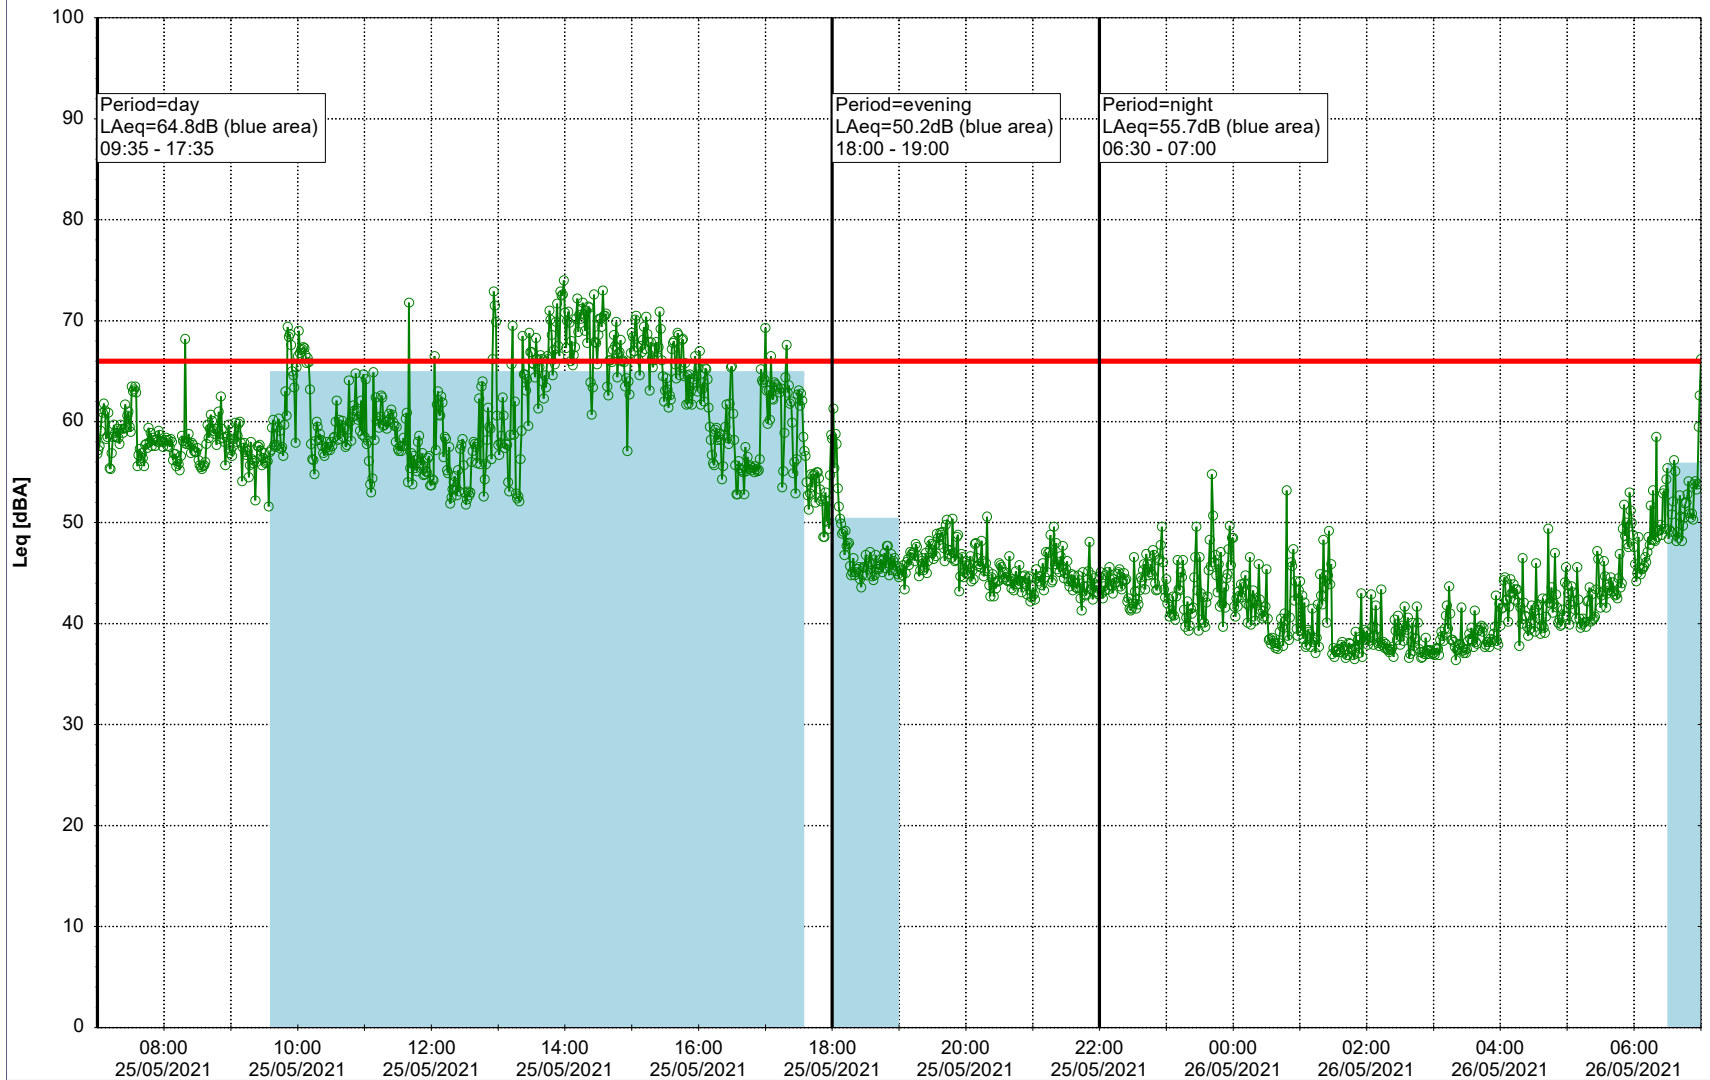

Plan View

Remarks

- Ørsted Værket

Noise Time Related Diagram

25/05/2021
26/05/2021

○○○ EBR-OVK_NS02

Project: Kronos Sydhavnen
Construction: Enghave Brygge
Location: N-V

Plan View

Remarks

- Ørsted Værket

Noise Time Related Diagram

26/05/2021
27/05/2021

○○○ EBR-OVK_NS02

Project: Kronos Sydhavnen
Construction: Enghave Brygge
Location: N-V

Plan View

Remarks

- Ørsted Værket

Noise Time Related Diagram

27/05/2021
28/05/2021

○○○ EBR-OVK_NS02

Project: Kronos Sydhavnen
Construction: Enghave Brygge
Location: N-V

Plan View

Remarks

- Ørsted Værket