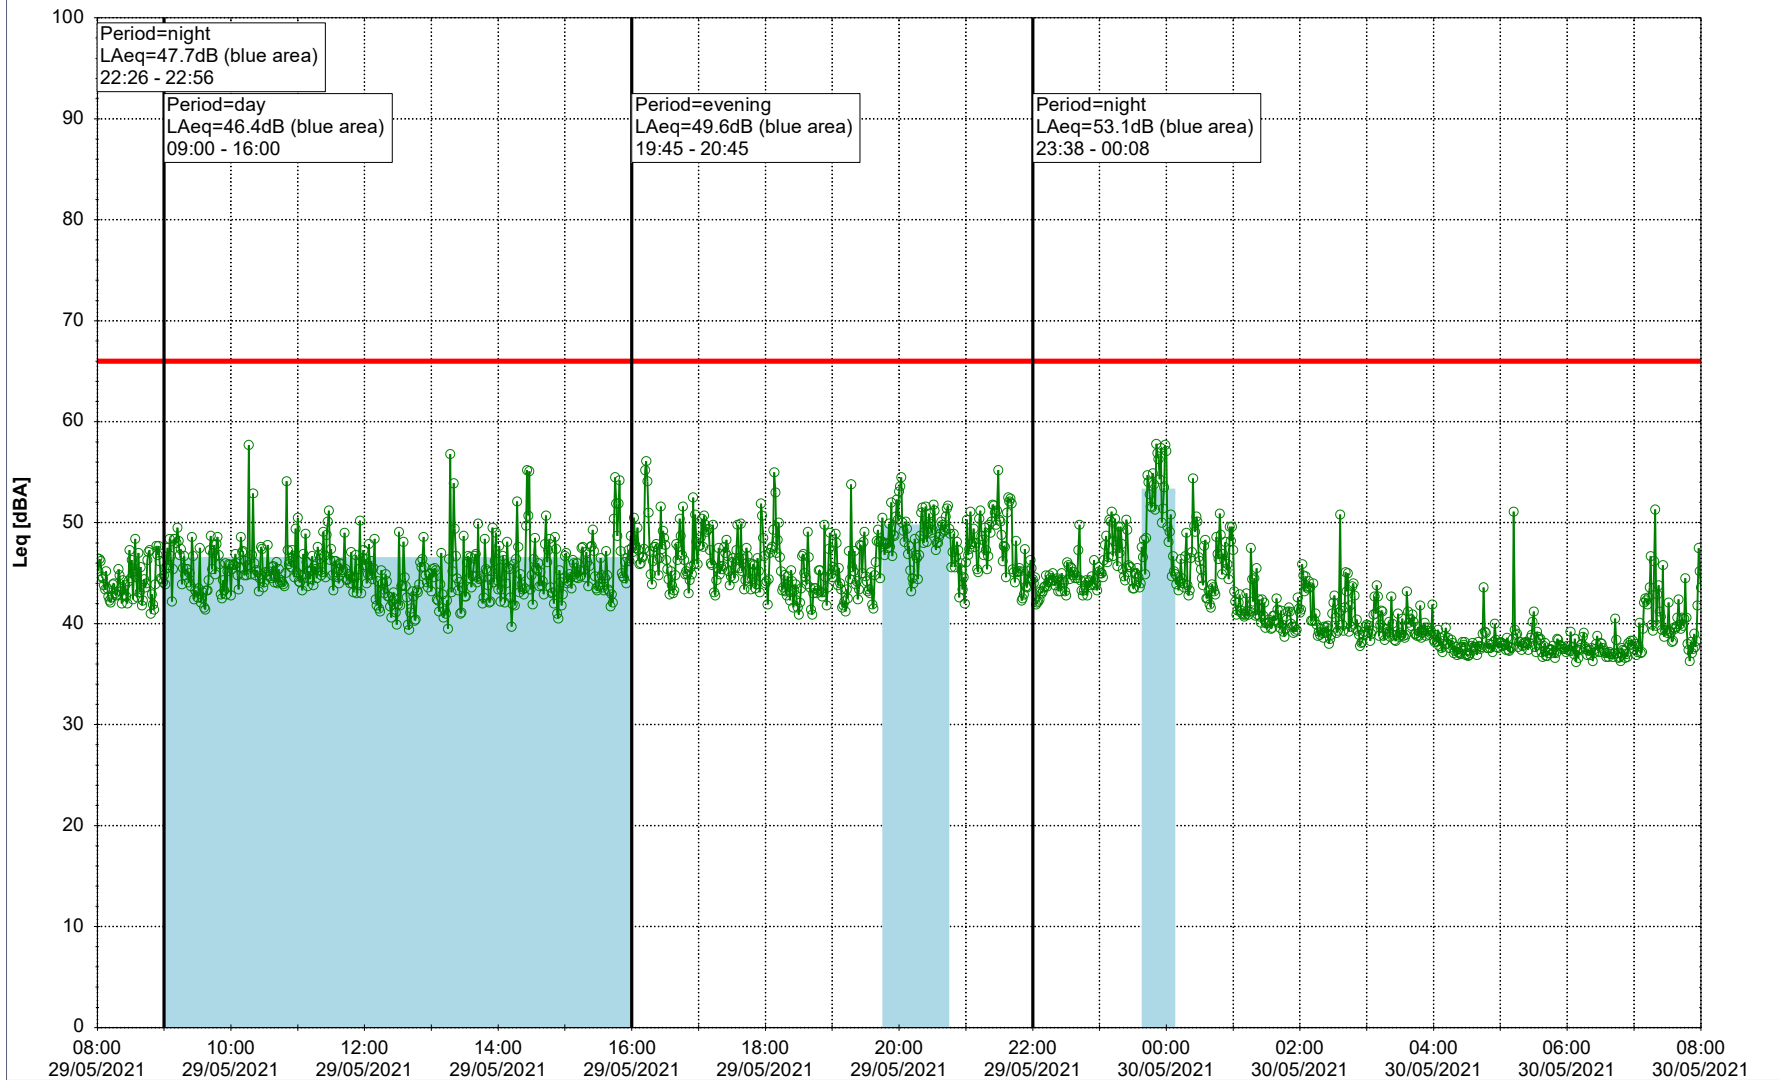

Noise Time Related Diagram

28/05/2021
29/05/2021

○○○ EBR-OVK_NS02

Project: Kronos Sydhavnen
Construction: Enghave Brygge
Location: N-V

Plan View

Remarks

- Ørsted Værket

Noise Time Related Diagram

29/05/2021
30/05/2021

○○○ EBR-OVK_NS02

Project: Kronos Sydhavnen
Construction: Enghave Brygge
Location: N-V

Plan View

Remarks

- Ørsted Værket

Noise Time Related Diagram

30/05/2021
31/05/2021