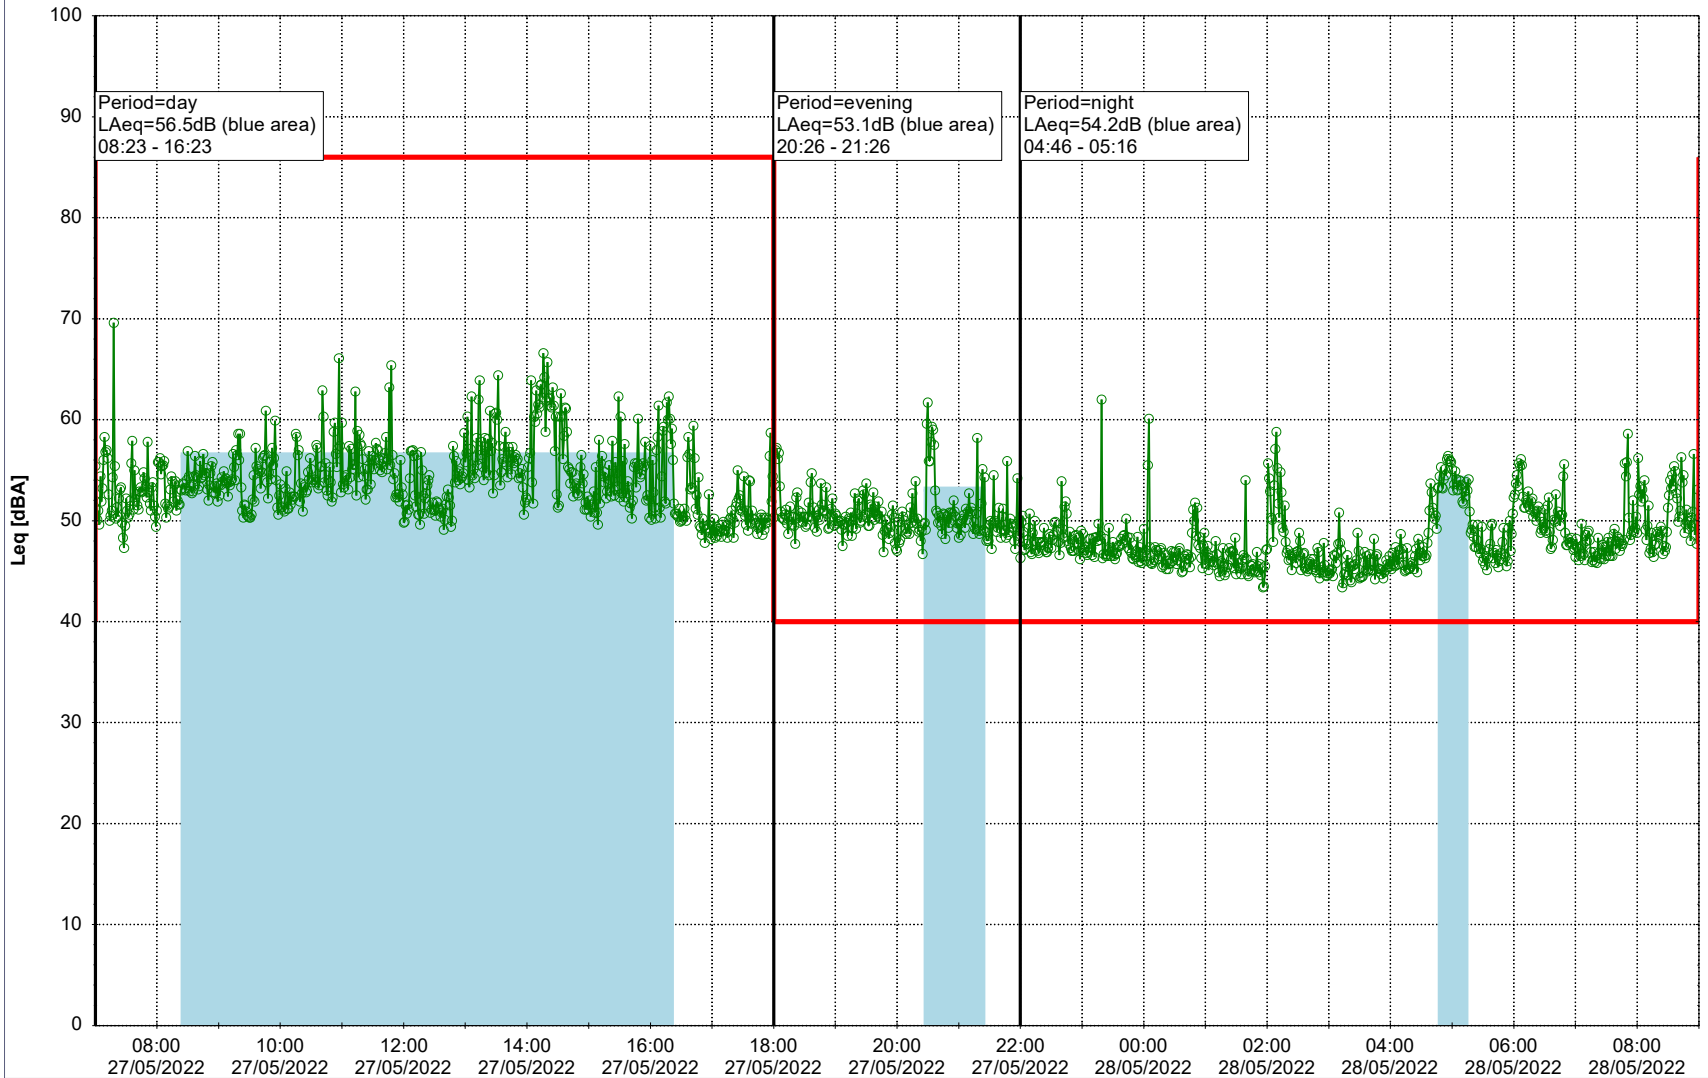

...

Noise Time Related Diagram

26/05/2022
27/05/2022

○○○○ MOP_NS01

Project: Kronos Sydhavnen
Construction: Mozarts Plads
Location: N-V

Plan View

Remarks

...

Noise Time Related Diagram

27/05/2022
28/05/2022

○○○○ MOP_NS01

Project: Kronos Sydhavnen
Construction: Mozarts Plads
Location: N-V

Plan View

Remarks

...

Noise Time Related Diagram