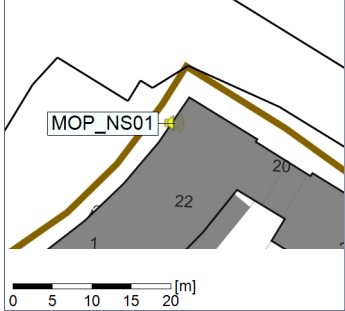

Remarks

...

Noise Time Related Diagram

25/05/2022
26/05/2022

○○○○ MOP_NS01

Project: Kronos Sydhavnen
Construction: Mozarts Plads
Location: N-V

Plan View

Remarks