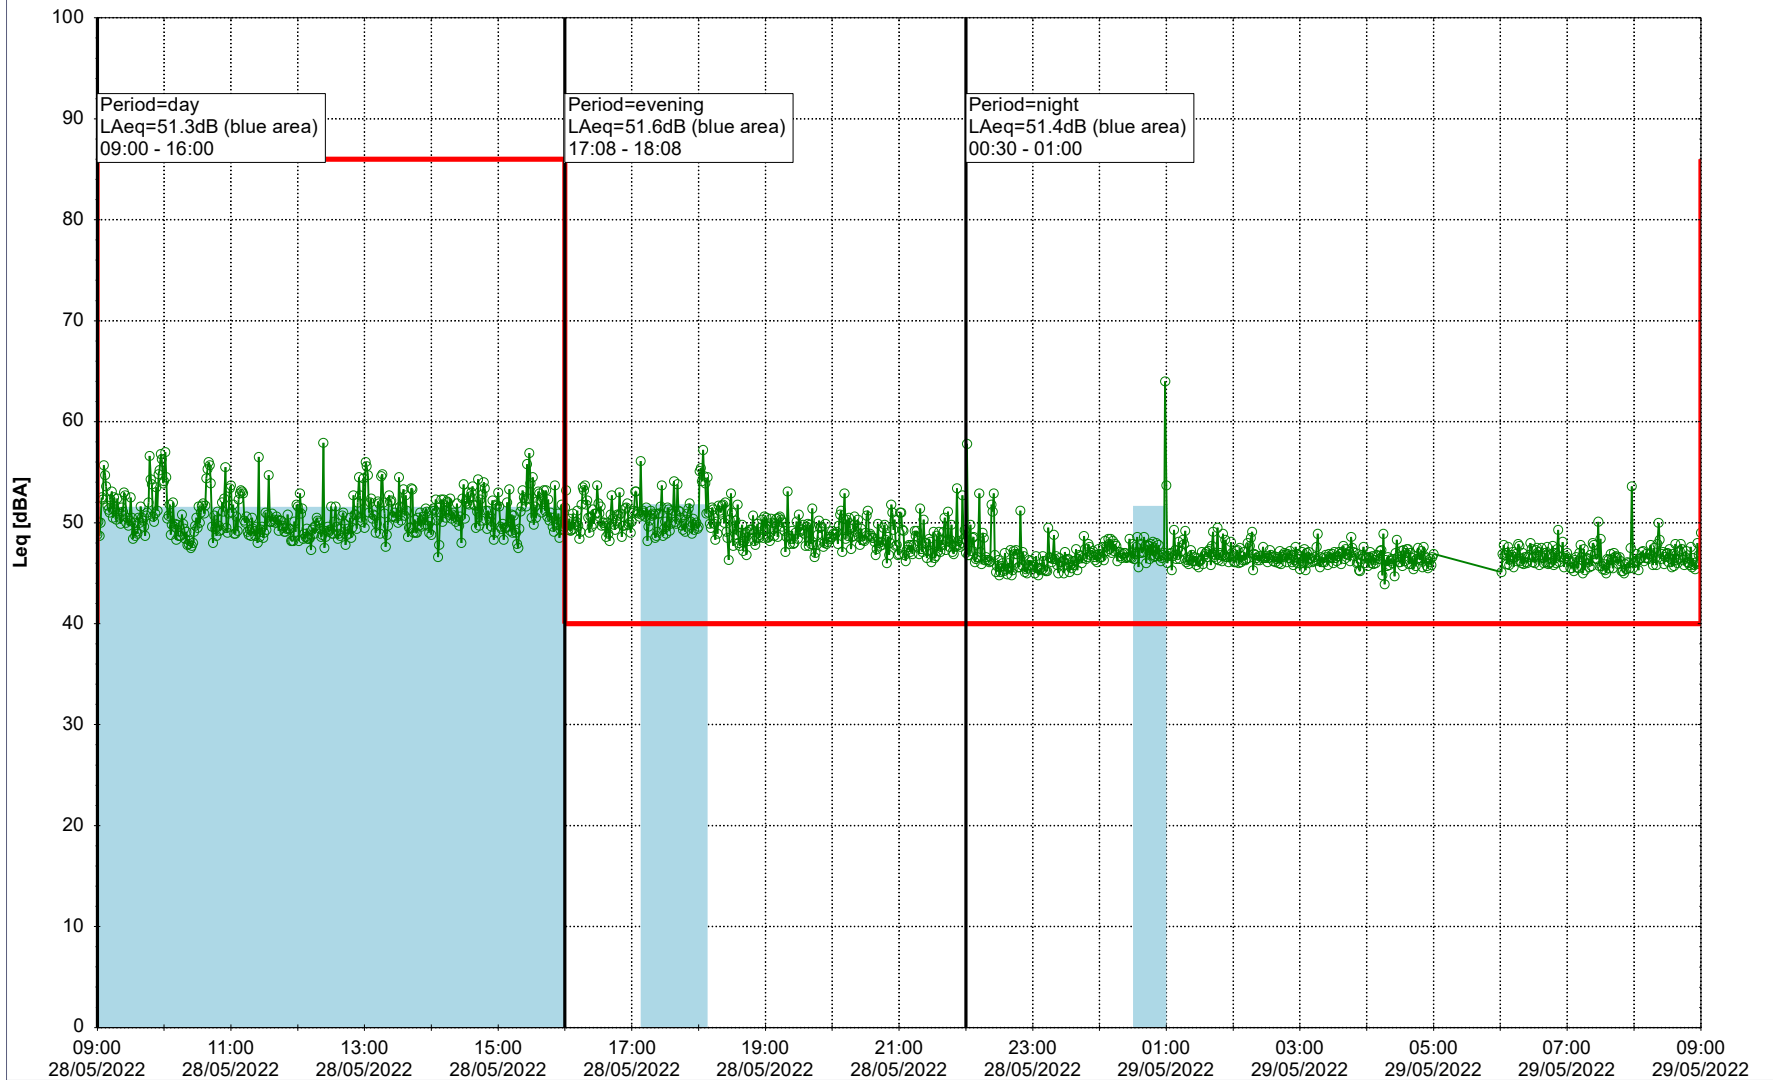

Noise Time Related Diagram

27/05/2022
28/05/2022

○○○○ MOP_NS01

Project: Kronos Sydhavnen
Construction: Mozarts Plads
Location: N-V

Plan View

Remarks

...

Noise Time Related Diagram

28/05/2022
29/05/2022

○○○○ MOP_NS01

Project: Kronos Sydhavnen
Construction: Mozarts Plads
Location: N-V

Plan View

Remarks

...

Noise Time Related Diagram

29/05/2022
30/05/2022