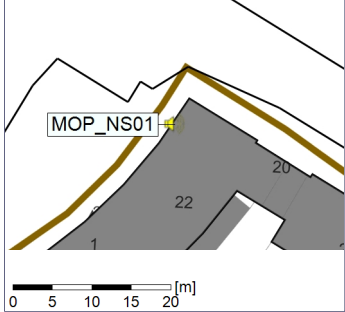

Plan View

Remarks

...

Noise Time Related Diagram

24/05/2022
25/05/2022

○○○○ MOP_NS01

Project: Kronos Sydhavnen
Construction: Mozarts Plads
Location: N-V

Plan View