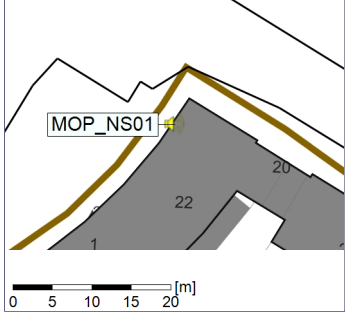

Noise Time Related Diagram

27/05/2022
28/05/2022

○○○○ MOP_NS01

Project: Kronos Sydhavnen
Construction: Mozarts Plads
Location: N-V

Plan View

Remarks

...

Noise Time Related Diagram