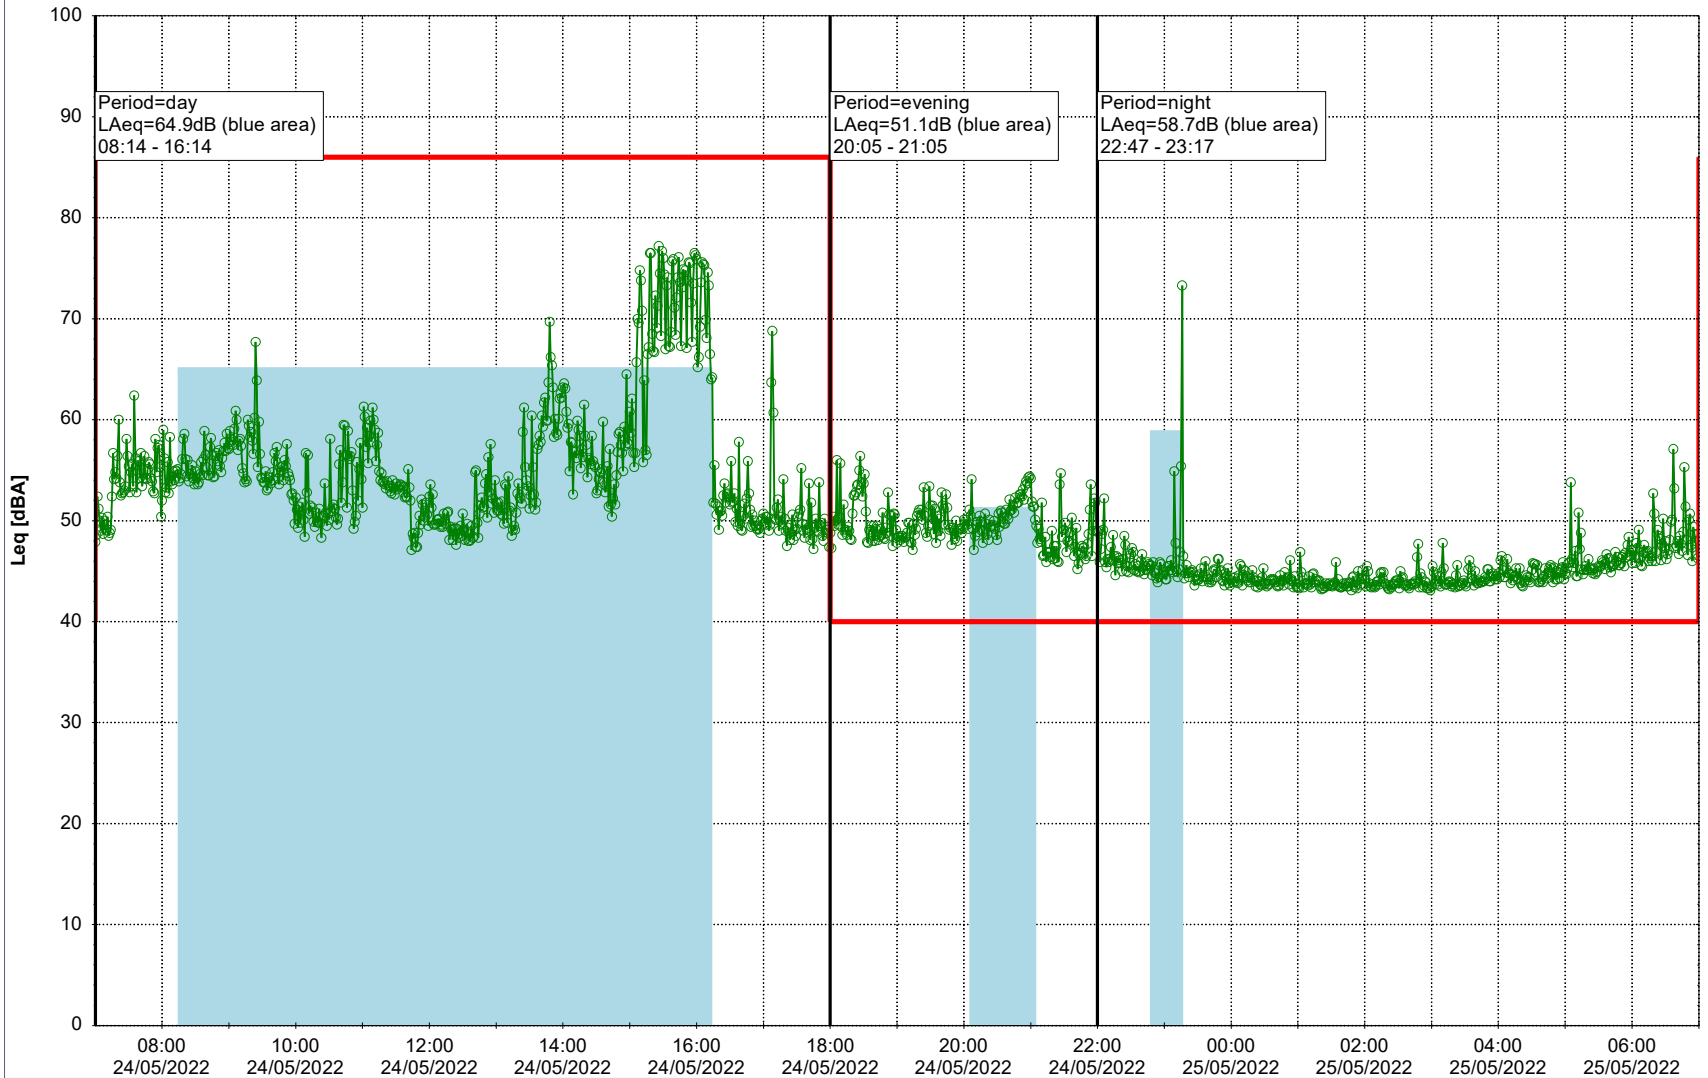

Plan View

Remarks

...

Noise Time Related Diagram

24/05/2022
25/05/2022

○○○○ MOP_NS01

Project: Kronos Sydhavnen
Construction: Mozarts Plads
Location: N-V

Plan View