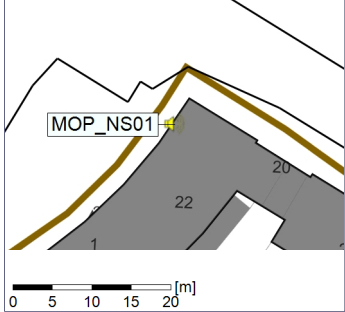

28/05/2022
29/05/2022

○○○○ MOP_NS01

Project: Kronos Sydhavnen
Construction: Mozarts Plads
Location: N-V

Plan View

Remarks

...

Noise Time Related Diagram

29/05/2022
30/05/2022