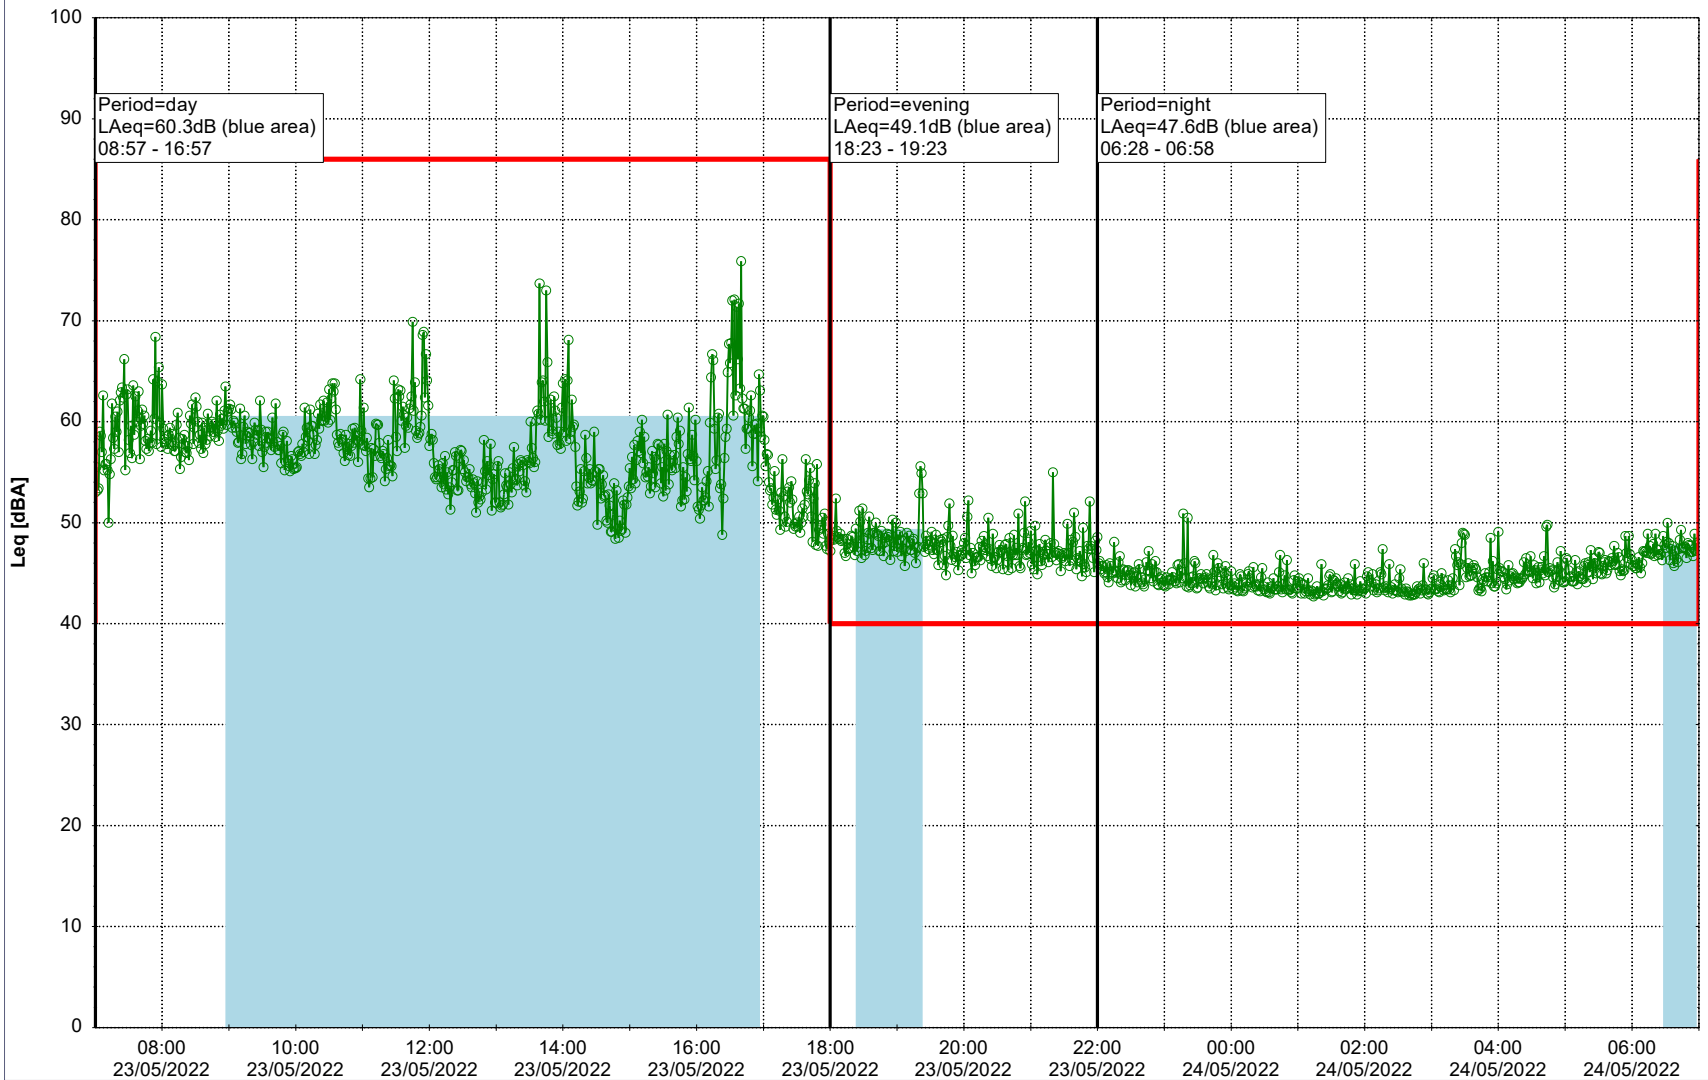

Project: Kronos Sydhavnen
Construction: Mozarts Plads
Location: N-V

Plan View

Remarks

...

Noise Time Related Diagram

23/05/2022
24/05/2022

○○○○ MOP_NS01

Project: Kronos Sydhavnen
Construction: Mozarts Plads
Location: N-V

Plan View

Remarks

...

Noise Time Related Diagram

24/05/2022
25/05/2022

○○○○ MOP_NS01

Project: Kronos Sydhavnen
Construction: Mozarts Plads
Location: N-V

Plan View

Remarks

...

Noise Time Related Diagram

25/05/2022
26/05/2022

○○○○ MOP_NS01

Project: Kronos Sydhavnen
Construction: Mozarts Plads
Location: N-V

Plan View

Remarks

Noise Time Related Diagram

27/05/2022
28/05/2022

○○○○ MOP_NS01

Project: Kronos Sydhavnen
Construction: Mozarts Plads
Location: N-V

Plan View

Remarks

...

Noise Time Related Diagram