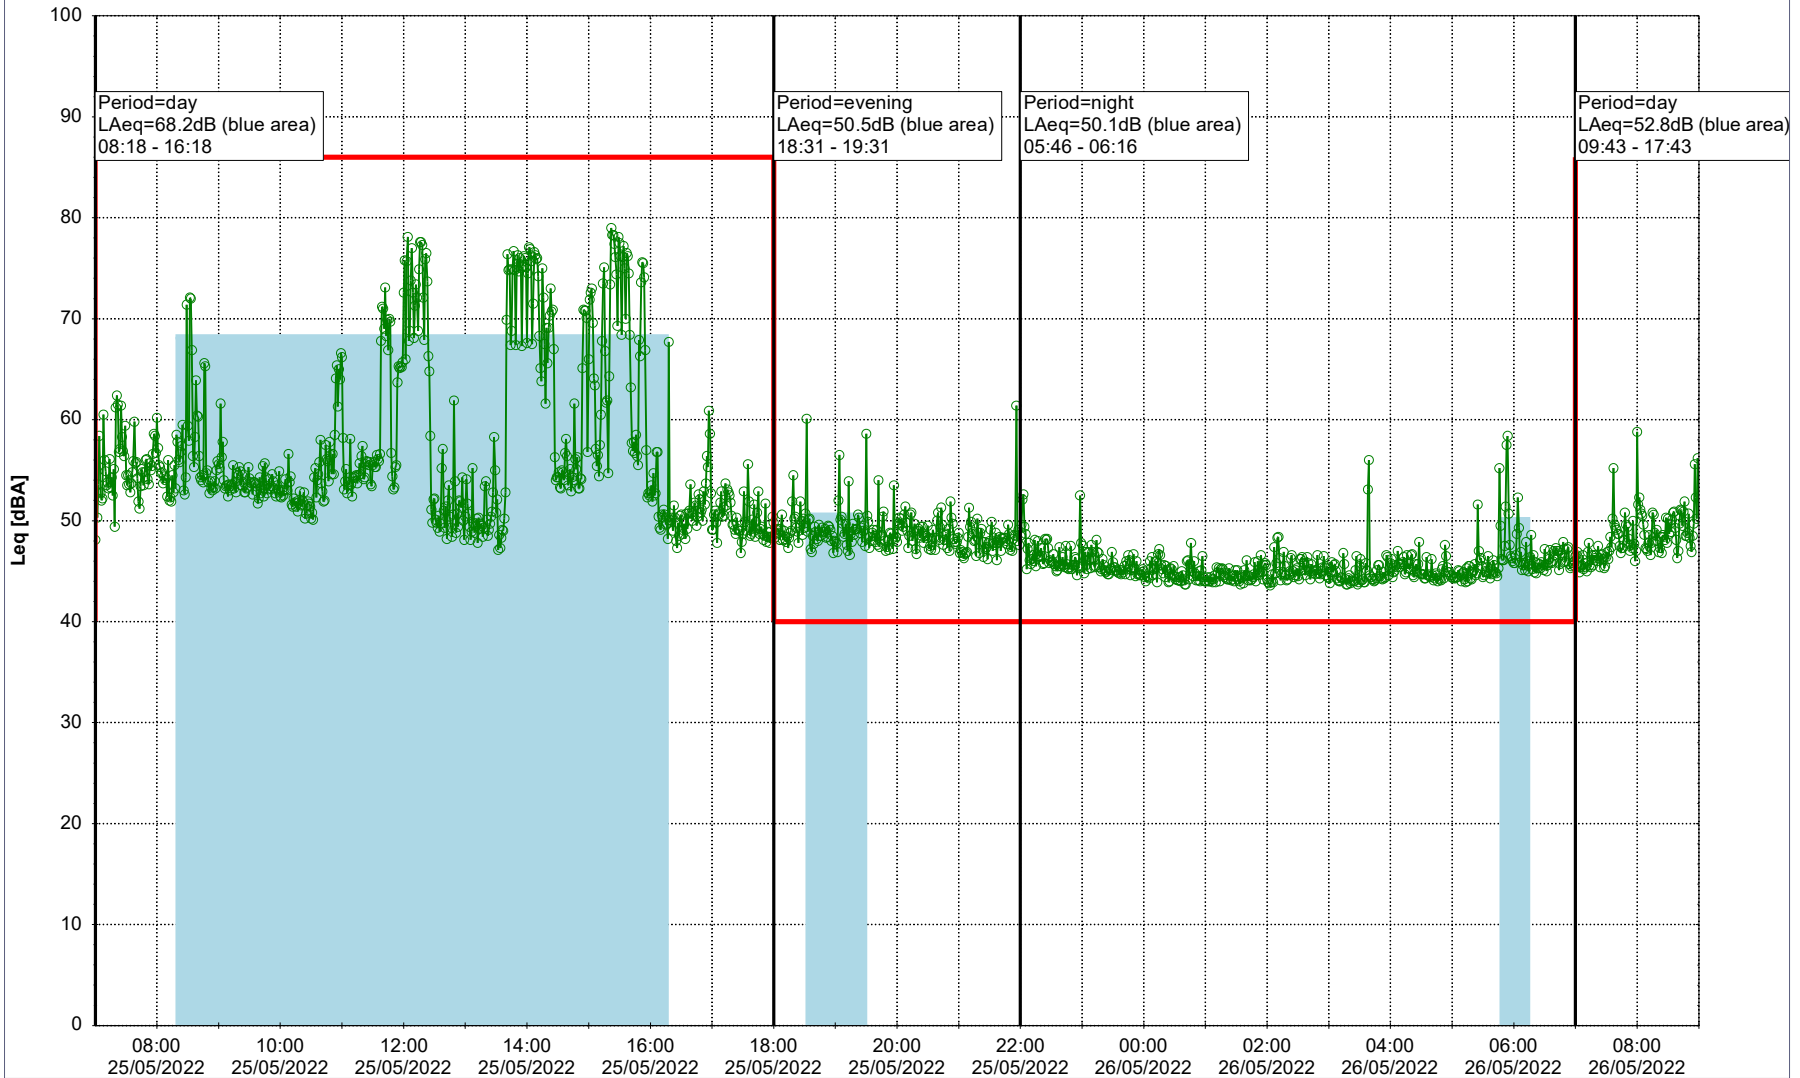

Noise Time Related Diagram

25/05/2022
26/05/2022

○○○○ MOP_NS01