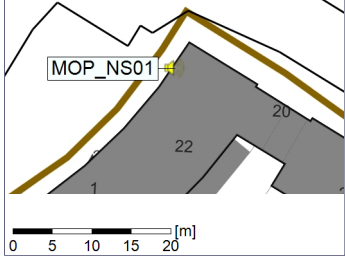

Project: Kronos Sydhavnen
Construction: Mozarts Plads
Location: N-V

Plan View

Remarks

...

Noise Time Related Diagram

23/05/2022
24/05/2022

○○○○ MOP_NS01

Project: Kronos Sydhavnen
Construction: Mozarts Plads
Location: N-V