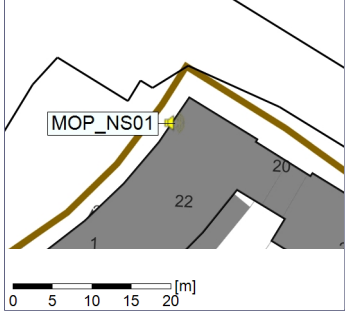

...

Noise Time Related Diagram

26/05/2022
27/05/2022

○○○○ MOP_NS01

Project: Kronos Sydhavnen
Construction: Mozarts Plads
Location: N-V

Plan View

Remarks

...