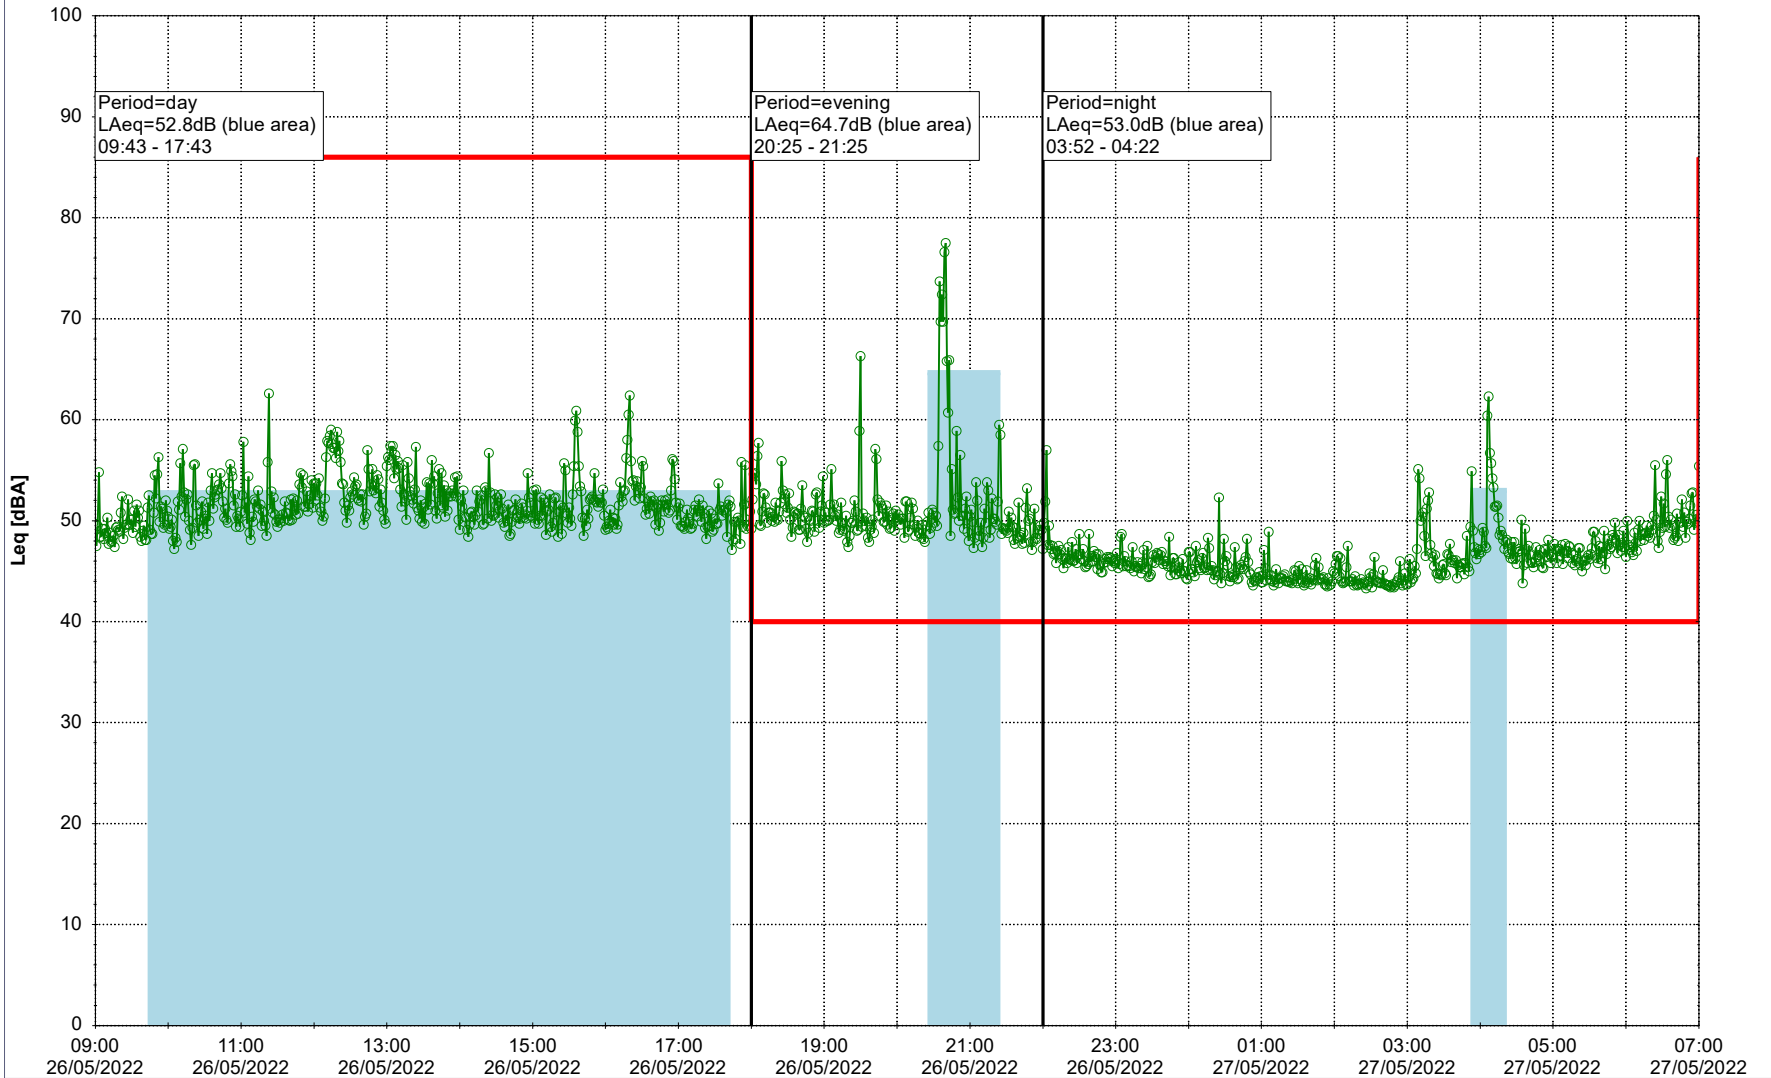

Noise Time Related Diagram

26/05/2022
27/05/2022

○○○○ MOP_NS01