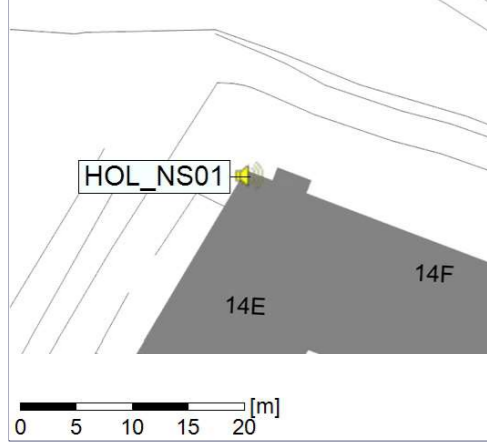

Plan View

Remarks

...

Noise Time Related Diagram

01/03/2022
02/03/2022

o o o HOL_NS01

Project: Kronos Sydhavnen
Construction: Havneholmen
Location: N-V

Plan View