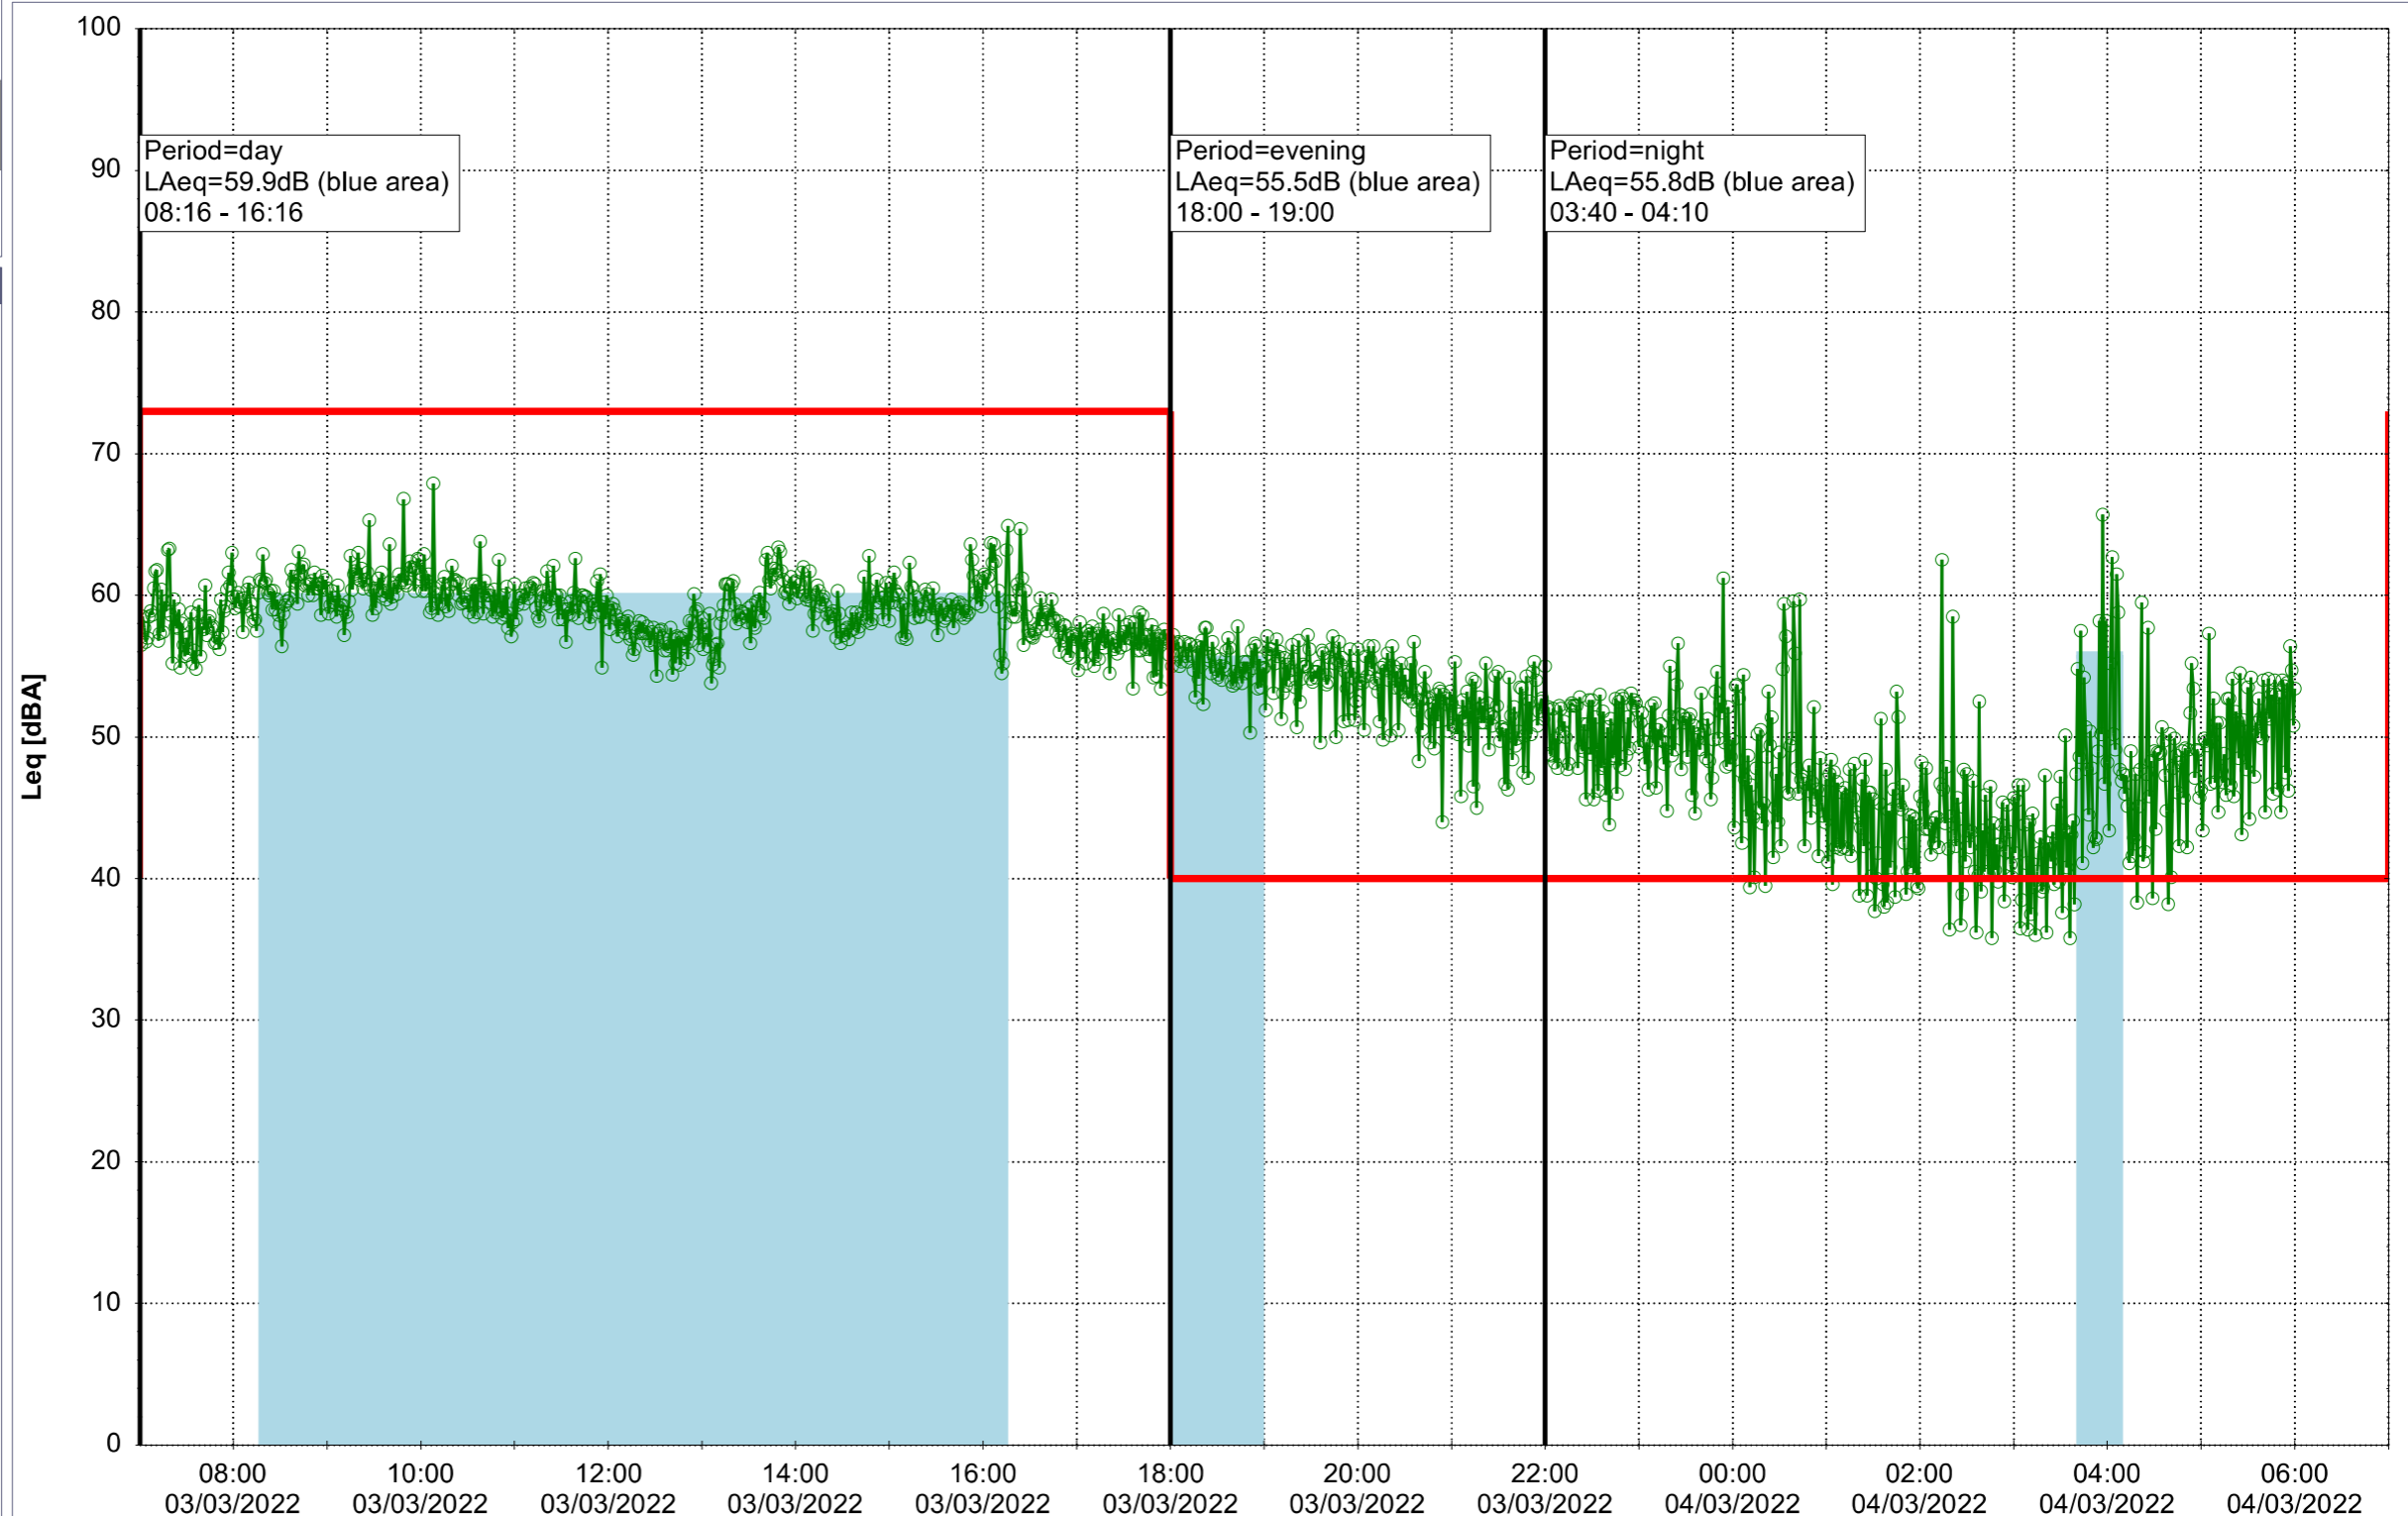

Remarks

...

Noise Time Related Diagram

02/03/2022
03/03/2022

○ ○ ○ HOL_NS01

Project: Kronos Sydhavnen
Construction: Havneholmen
Location: N-V

Plan View

Remarks

...

Noise Time Related Diagram

03/03/2022
04/03/2022

o o o HOL_NS01

Project: Kronos Sydhavnen
Construction: Havneholmen
Location: N-V

Plan View

Remarks

...

Noise Time Related Diagram

04/03/2022
05/03/2022

○ ○ ○ HOL_NS01

Project: Kronos Sydhavnen
Construction: Havneholmen
Location: N-V

Plan View

Remarks

...

Noise Time Related Diagram

05/03/2022
06/03/2022

○ ○ ○ HOL_NS01

Project: Kronos Sydhavnen
Construction: Havneholmen
Location: N-V

Plan View

Remarks

...

Noise Time Related Diagram

06/03/2022
07/03/2022