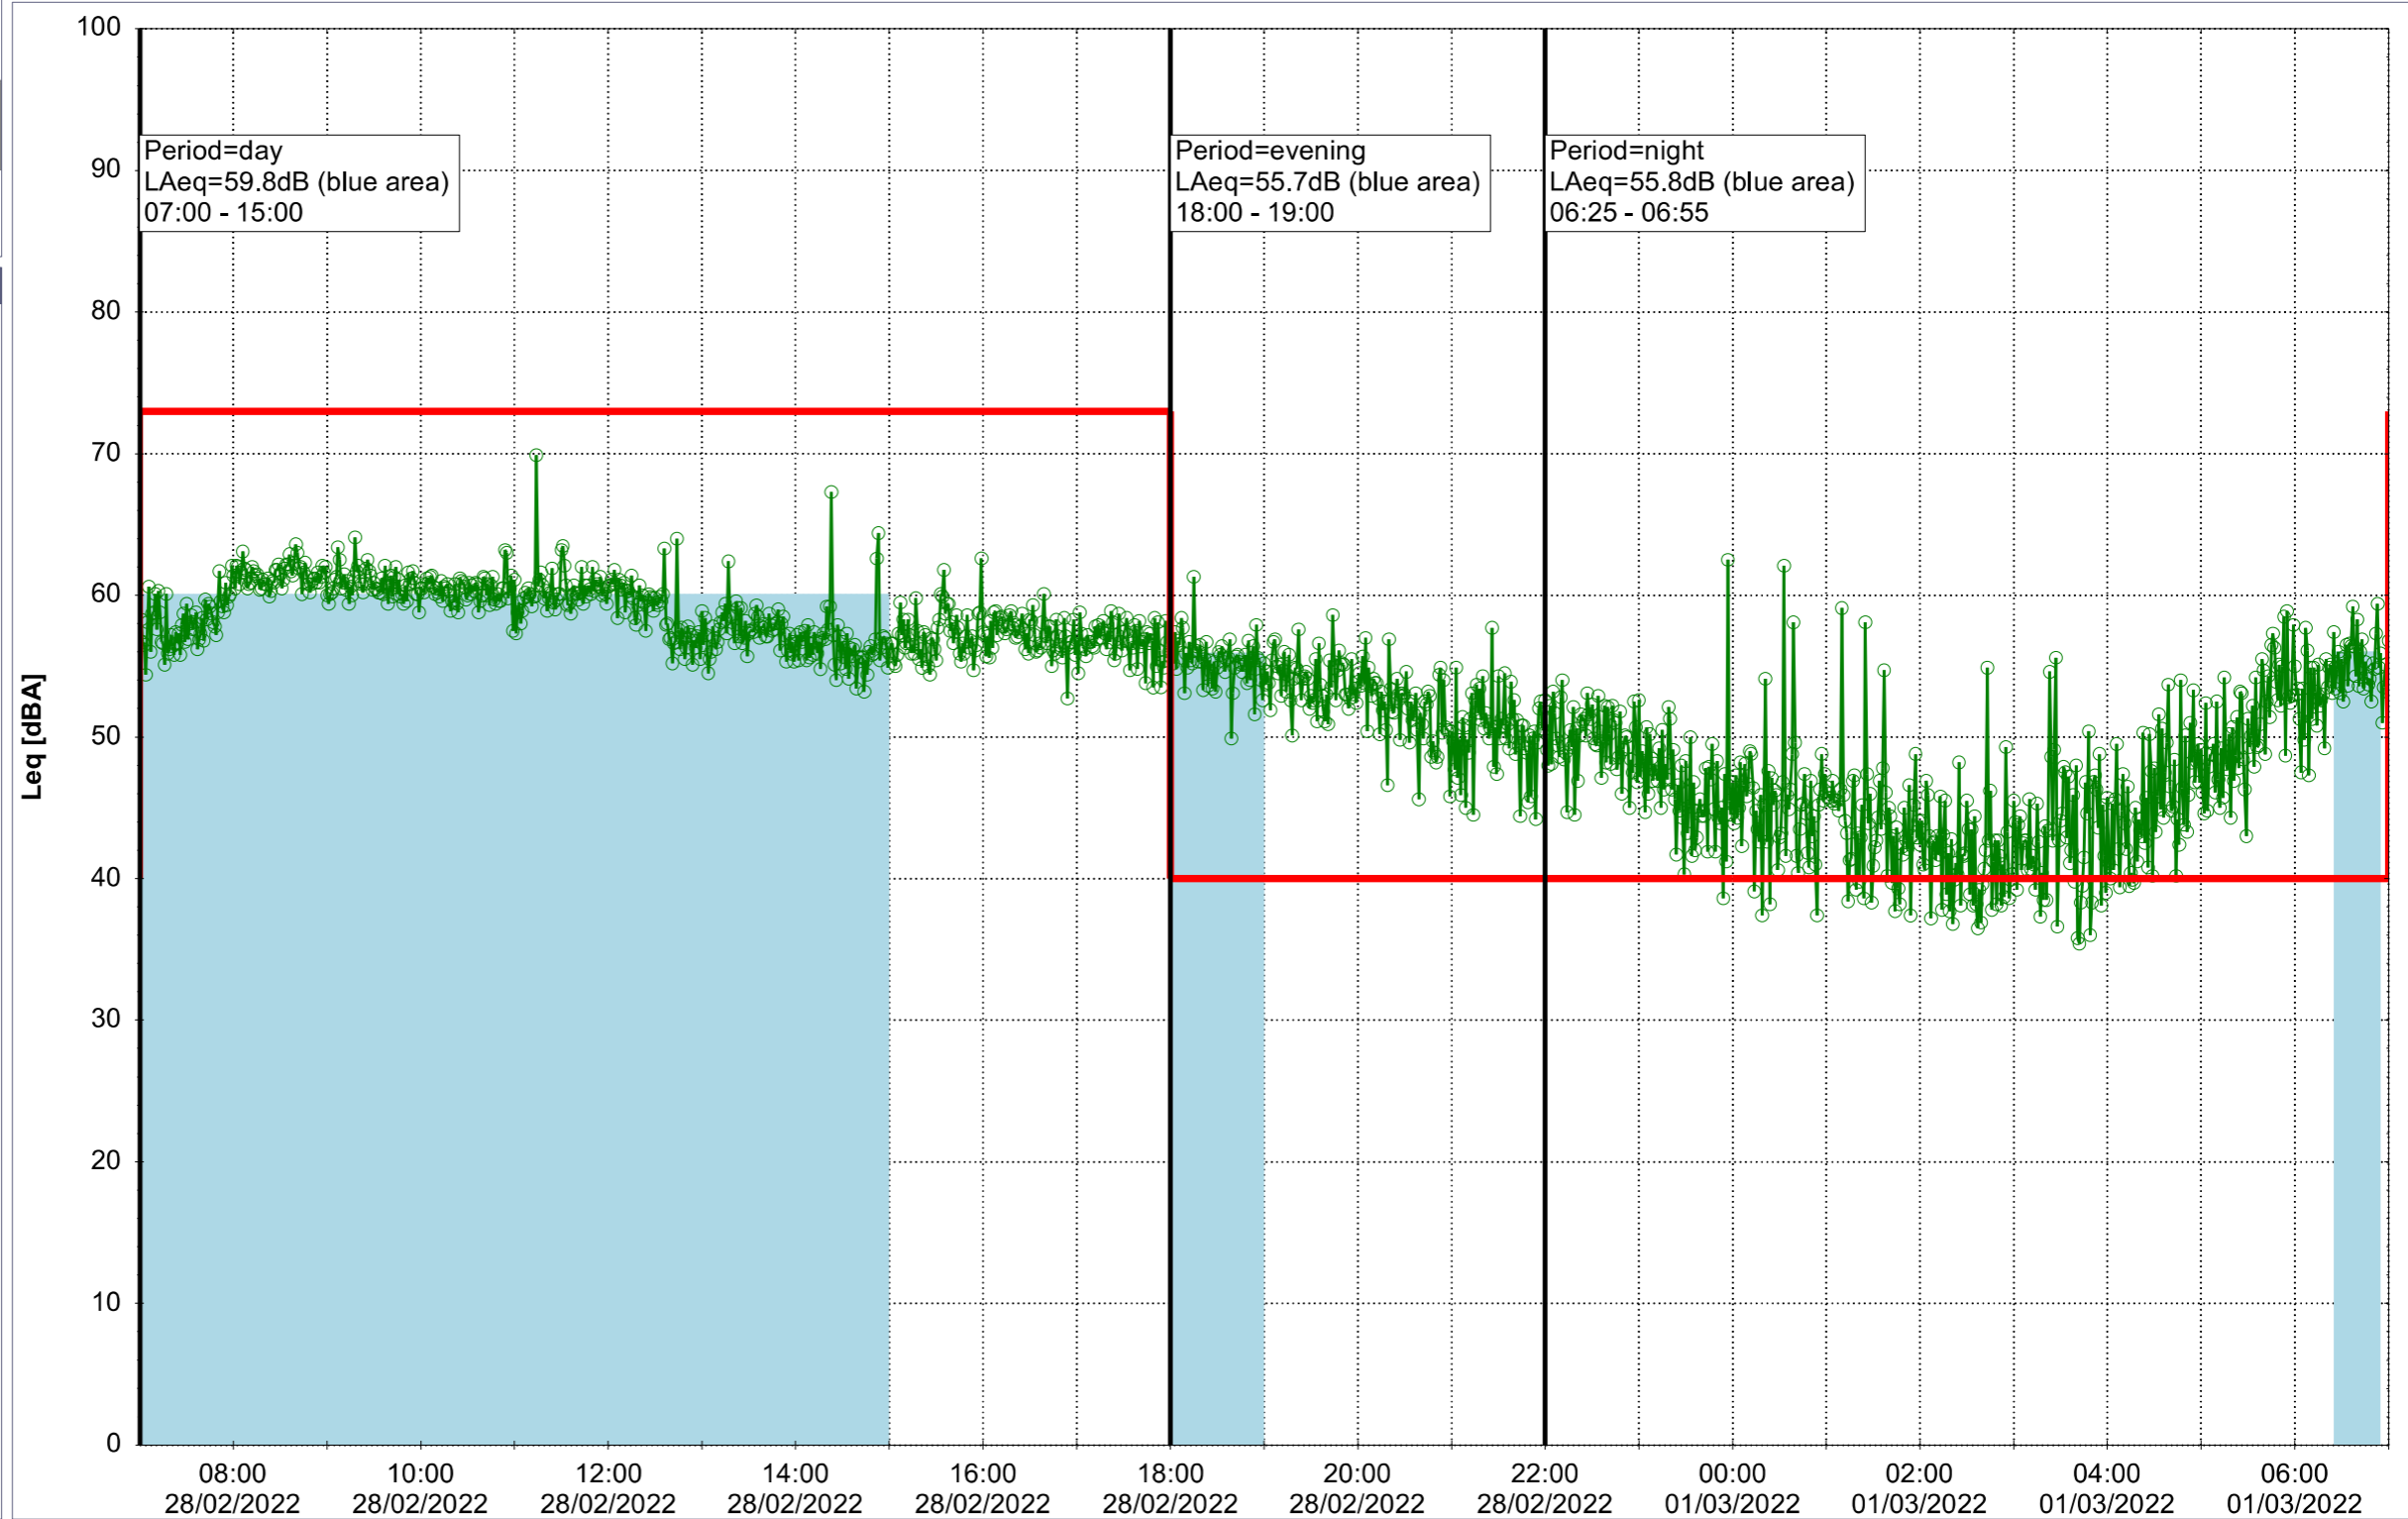

Project: Kronos Sydhavnen
Construction: Havneholmen
Location: N-V

Plan View

Remarks

...

Noise Time Related Diagram

28/02/2022
01/03/2022

o o o HOL_NS01

Project: Kronos Sydhavnen
Construction: Havneholmen
Location: N-V

Plan View

Remarks

...

Noise Time Related Diagram

01/03/2022
02/03/2022

o o o HOL_NS01

Project: Kronos Sydhavnen
Construction: Havneholmen
Location: N-V

Plan View

...

Noise Time Related Diagram

03/03/2022
04/03/2022

o o o HOL_NS01

Project: Kronos Sydhavnen
Construction: Havneholmen
Location: N-V

Plan View

Remarks

...

Noise Time Related Diagram

04/03/2022
05/03/2022

○ ○ ○ HOL_NS01

Project: Kronos Sydhavnen
Construction: Havneholmen
Location: N-V

Plan View

Remarks

...

Noise Time Related Diagram