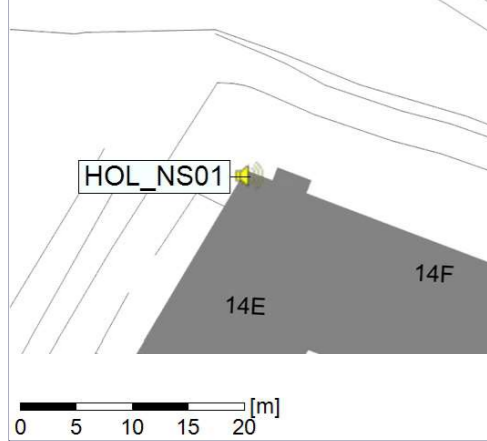

...

Noise Time Related Diagram

03/03/2022
04/03/2022

o o o HOL_NS01

Project: Kronos Sydhavnen
Construction: Havneholmen
Location: N-V

Plan View

Remarks

...