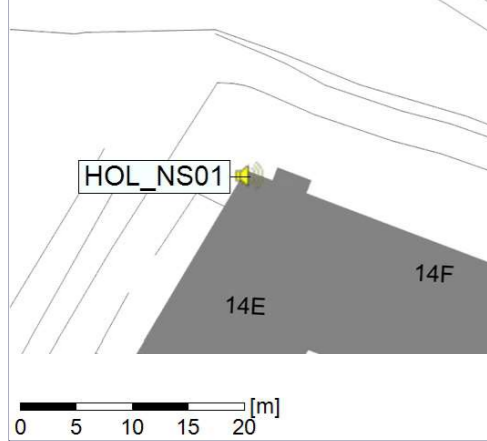

Project: Kronos Sydhavnen
Construction: Havneholmen
Location: N-V

Plan View

Remarks

...

Noise Time Related Diagram

28/02/2022
01/03/2022

o o o HOL_NS01

Project: Kronos Sydhavnen
Construction: Havneholmen
Location: N-V

Plan View

Remarks

...

Noise Time Related Diagram

01/03/2022
02/03/2022

o o o HOL_NS01

Project: Kronos Sydhavnen
Construction: Havneholmen
Location: N-V

Plan View

05/03/2022
06/03/2022

○ ○ ○ HOL_NS01

Project: Kronos Sydhavnen
Construction: Havneholmen
Location: N-V

Plan View

Remarks

...

Noise Time Related Diagram

06/03/2022
07/03/2022