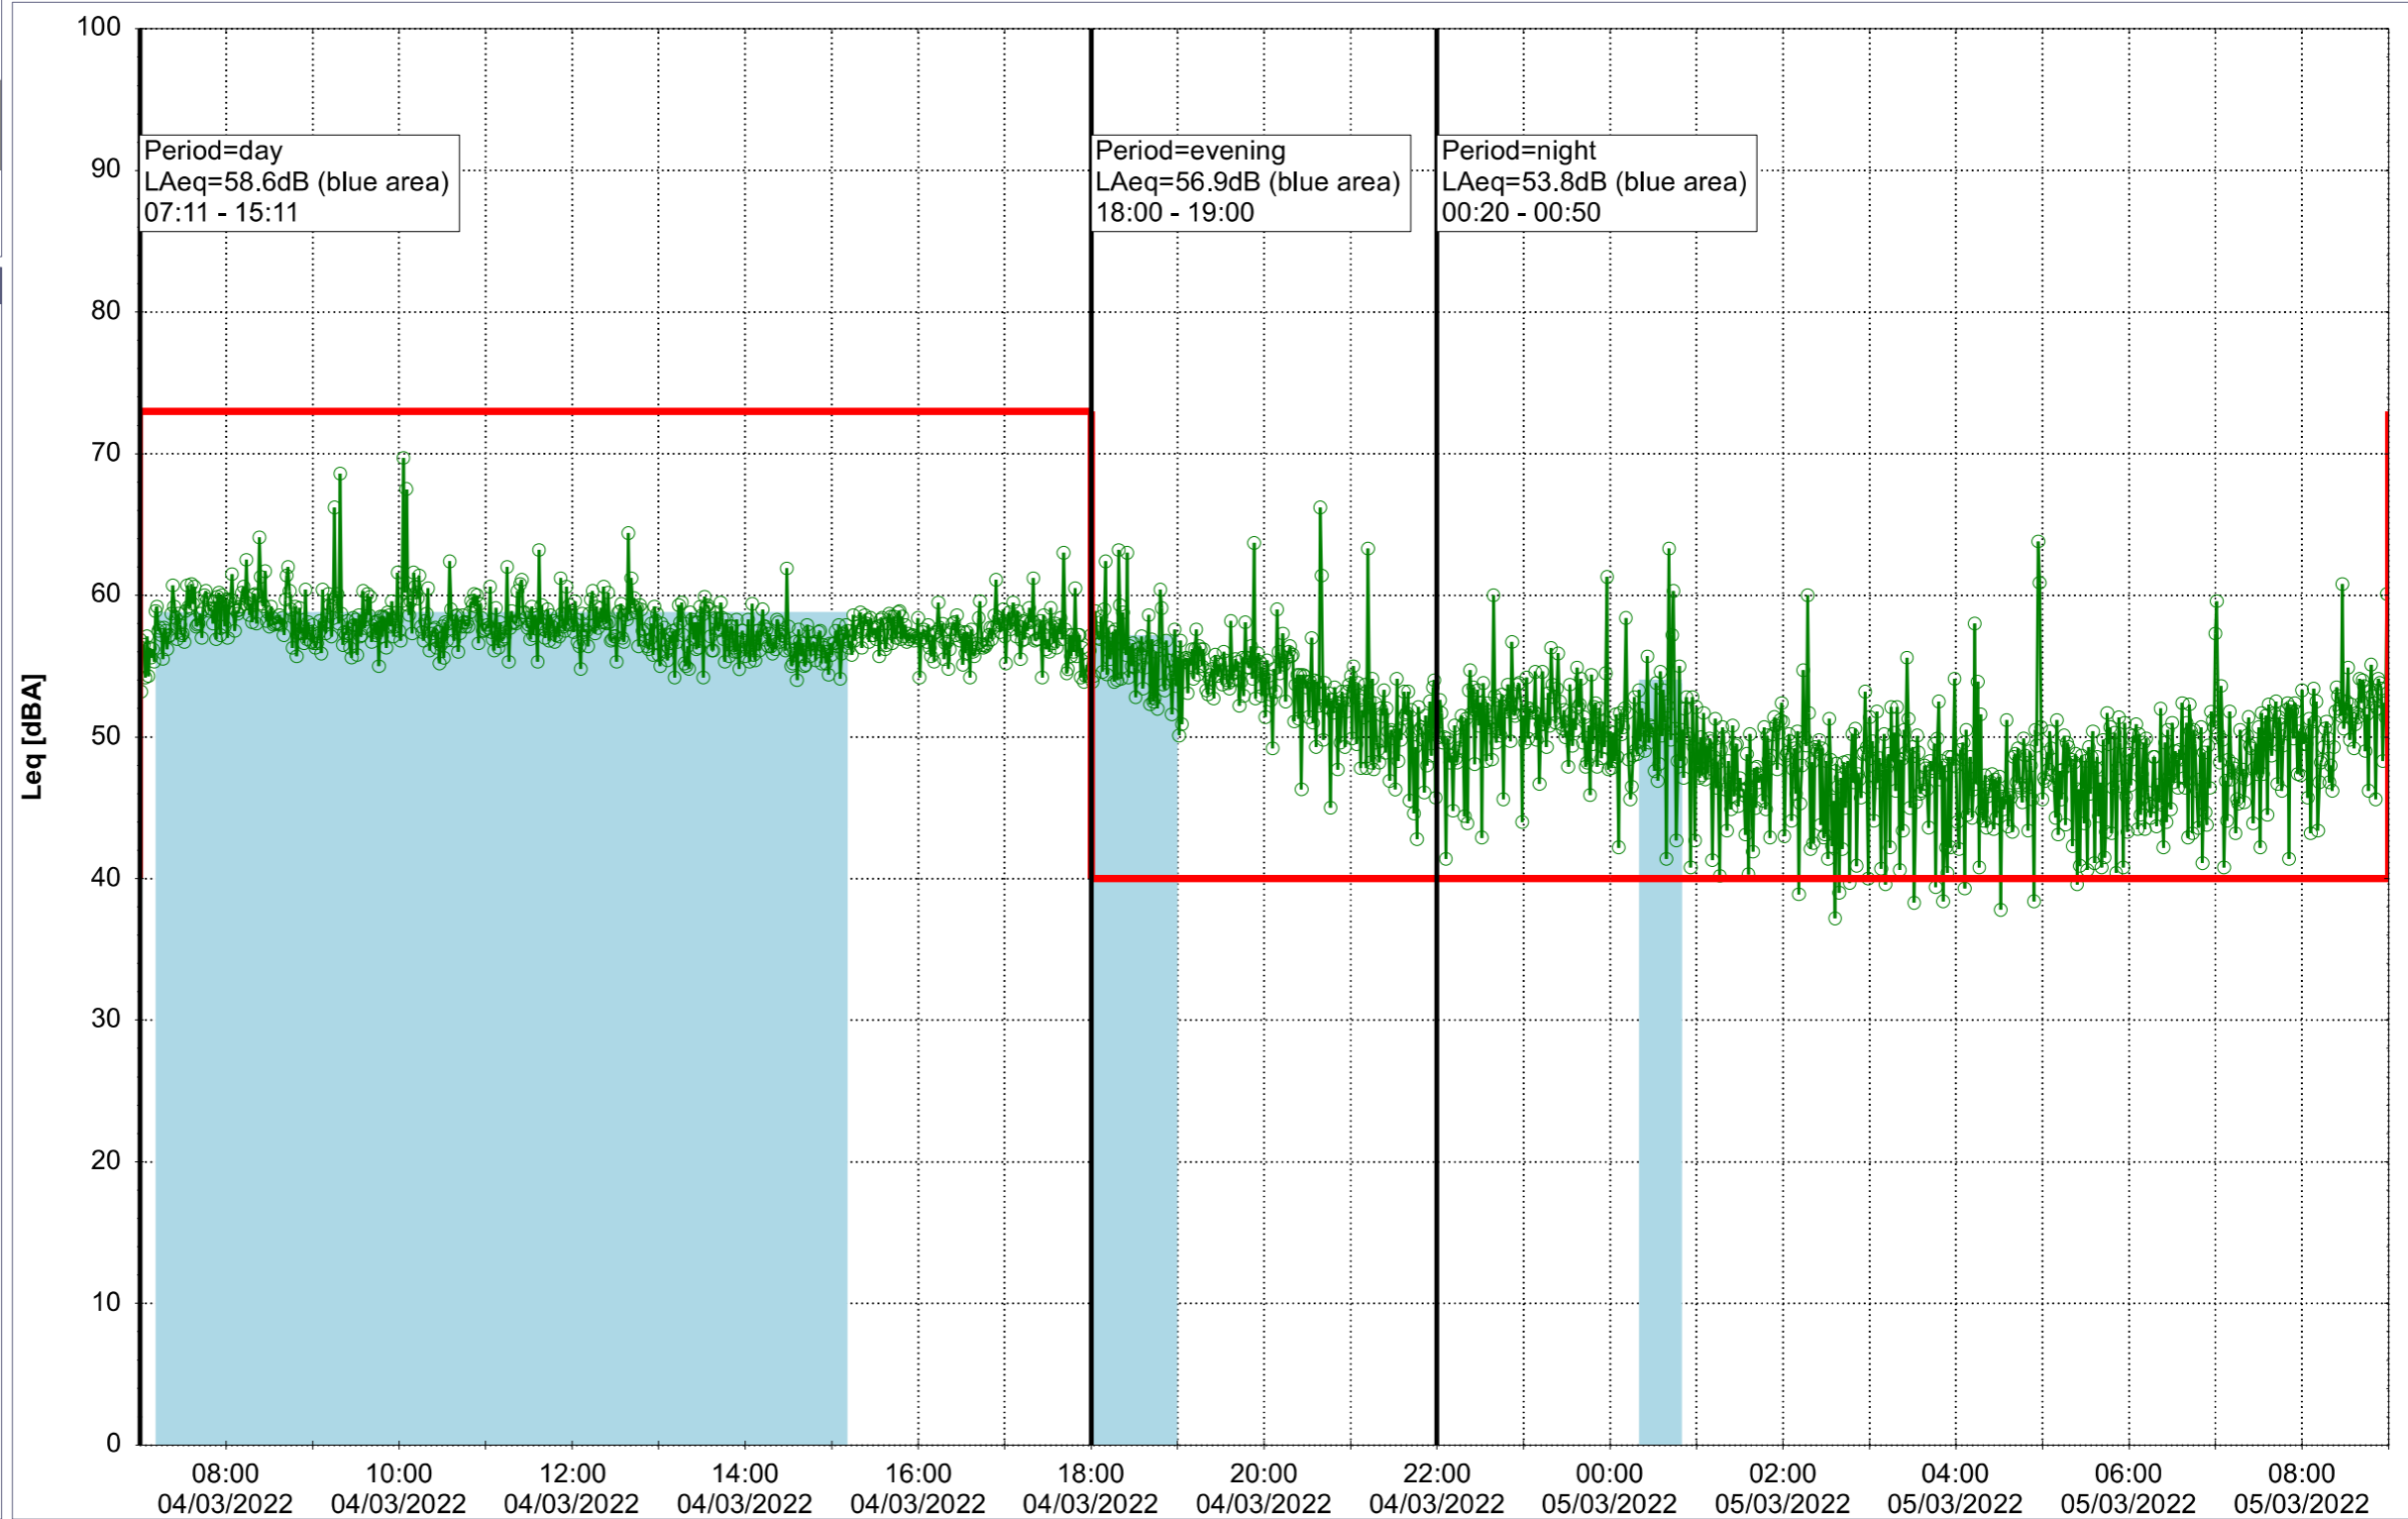

...

Noise Time Related Diagram

03/03/2022
04/03/2022

o o o HOL_NS01

Project: Kronos Sydhavnen
Construction: Havneholmen
Location: N-V

Plan View

Remarks

...

Noise Time Related Diagram

04/03/2022
05/03/2022

○ ○ ○ HOL_NS01

Project: Kronos Sydhavnen
Construction: Havneholmen
Location: N-V

Plan View

Remarks

...

Noise Time Related Diagram

05/03/2022
06/03/2022

○ ○ ○ HOL_NS01

Project: Kronos Sydhavnen
Construction: Havneholmen
Location: N-V

Plan View

Remarks

...

Noise Time Related Diagram

06/03/2022
07/03/2022