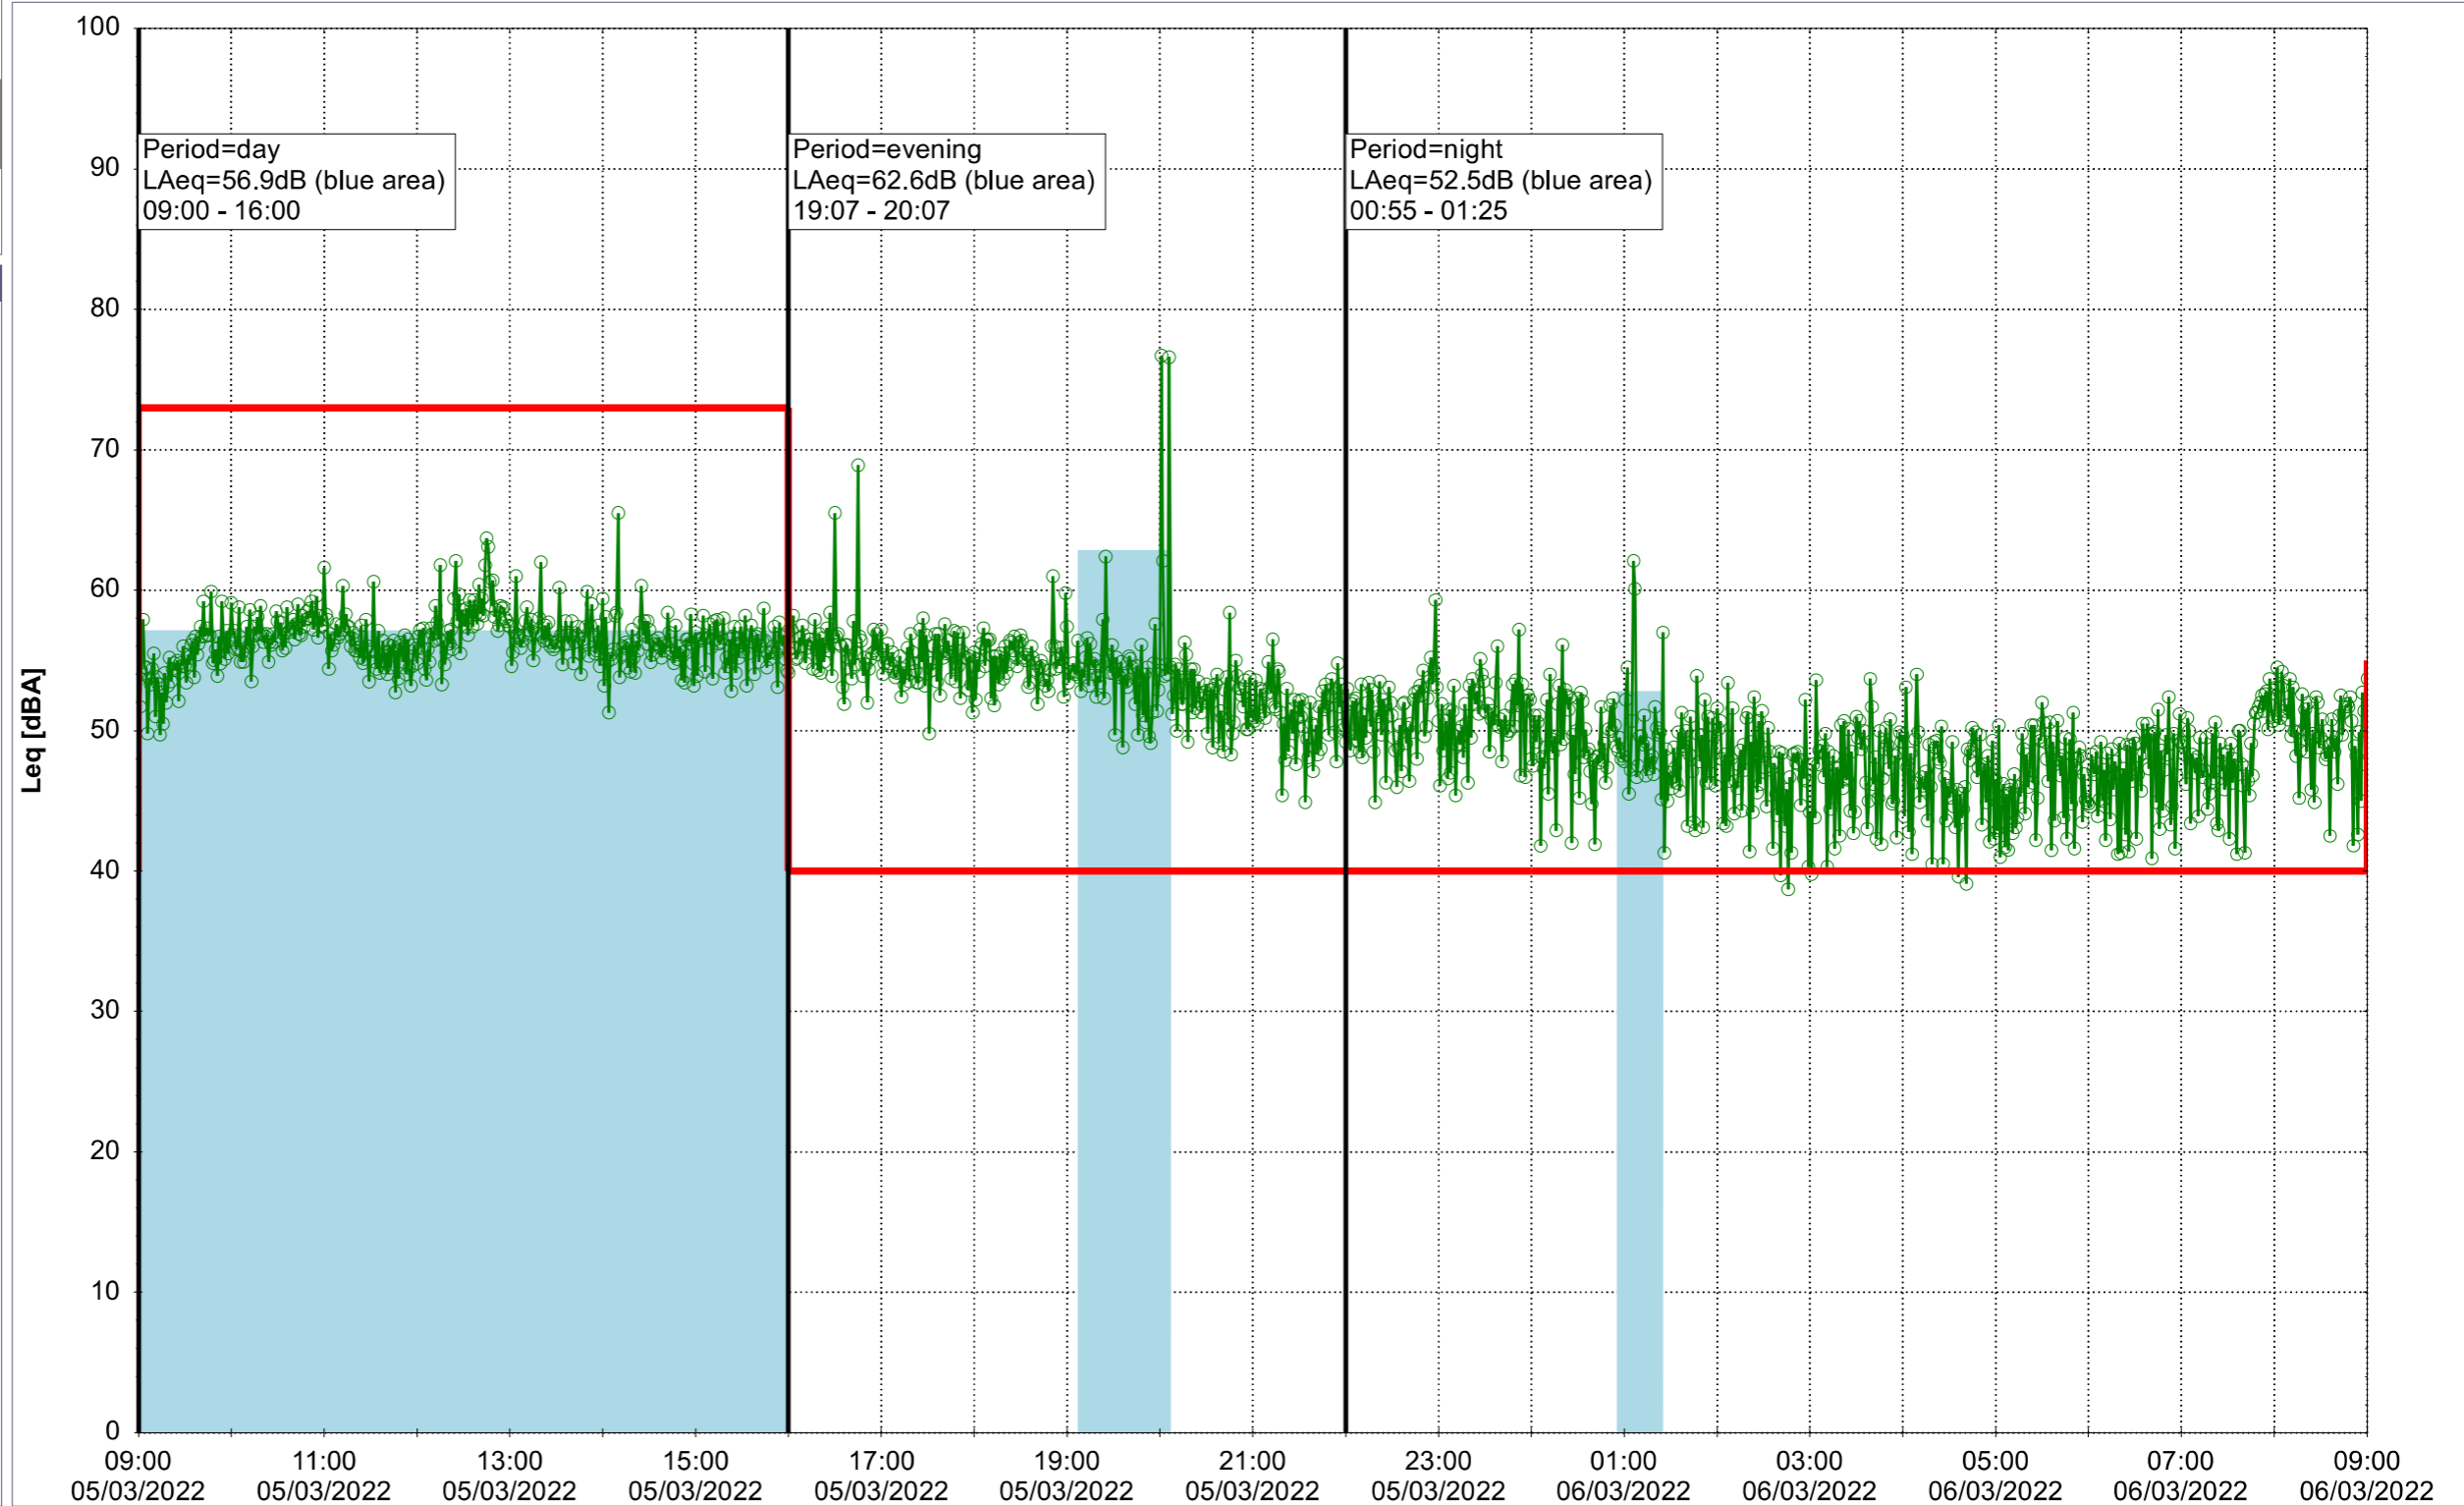

...

Noise Time Related Diagram

03/03/2022
04/03/2022

o o o HOL_NS01

Project: Kronos Sydhavnen
Construction: Havneholmen
Location: N-V

Plan View

Remarks

...

Noise Time Related Diagram

04/03/2022
05/03/2022

○ ○ ○ HOL_NS01

Project: Kronos Sydhavnen
Construction: Havneholmen
Location: N-V

Plan View

Remarks

...

Noise Time Related Diagram

05/03/2022
06/03/2022

○ ○ ○ HOL_NS01

Project: Kronos Sydhavnen
Construction: Havneholmen
Location: N-V

Plan View

Remarks

...

Noise Time Related Diagram

06/03/2022
07/03/2022