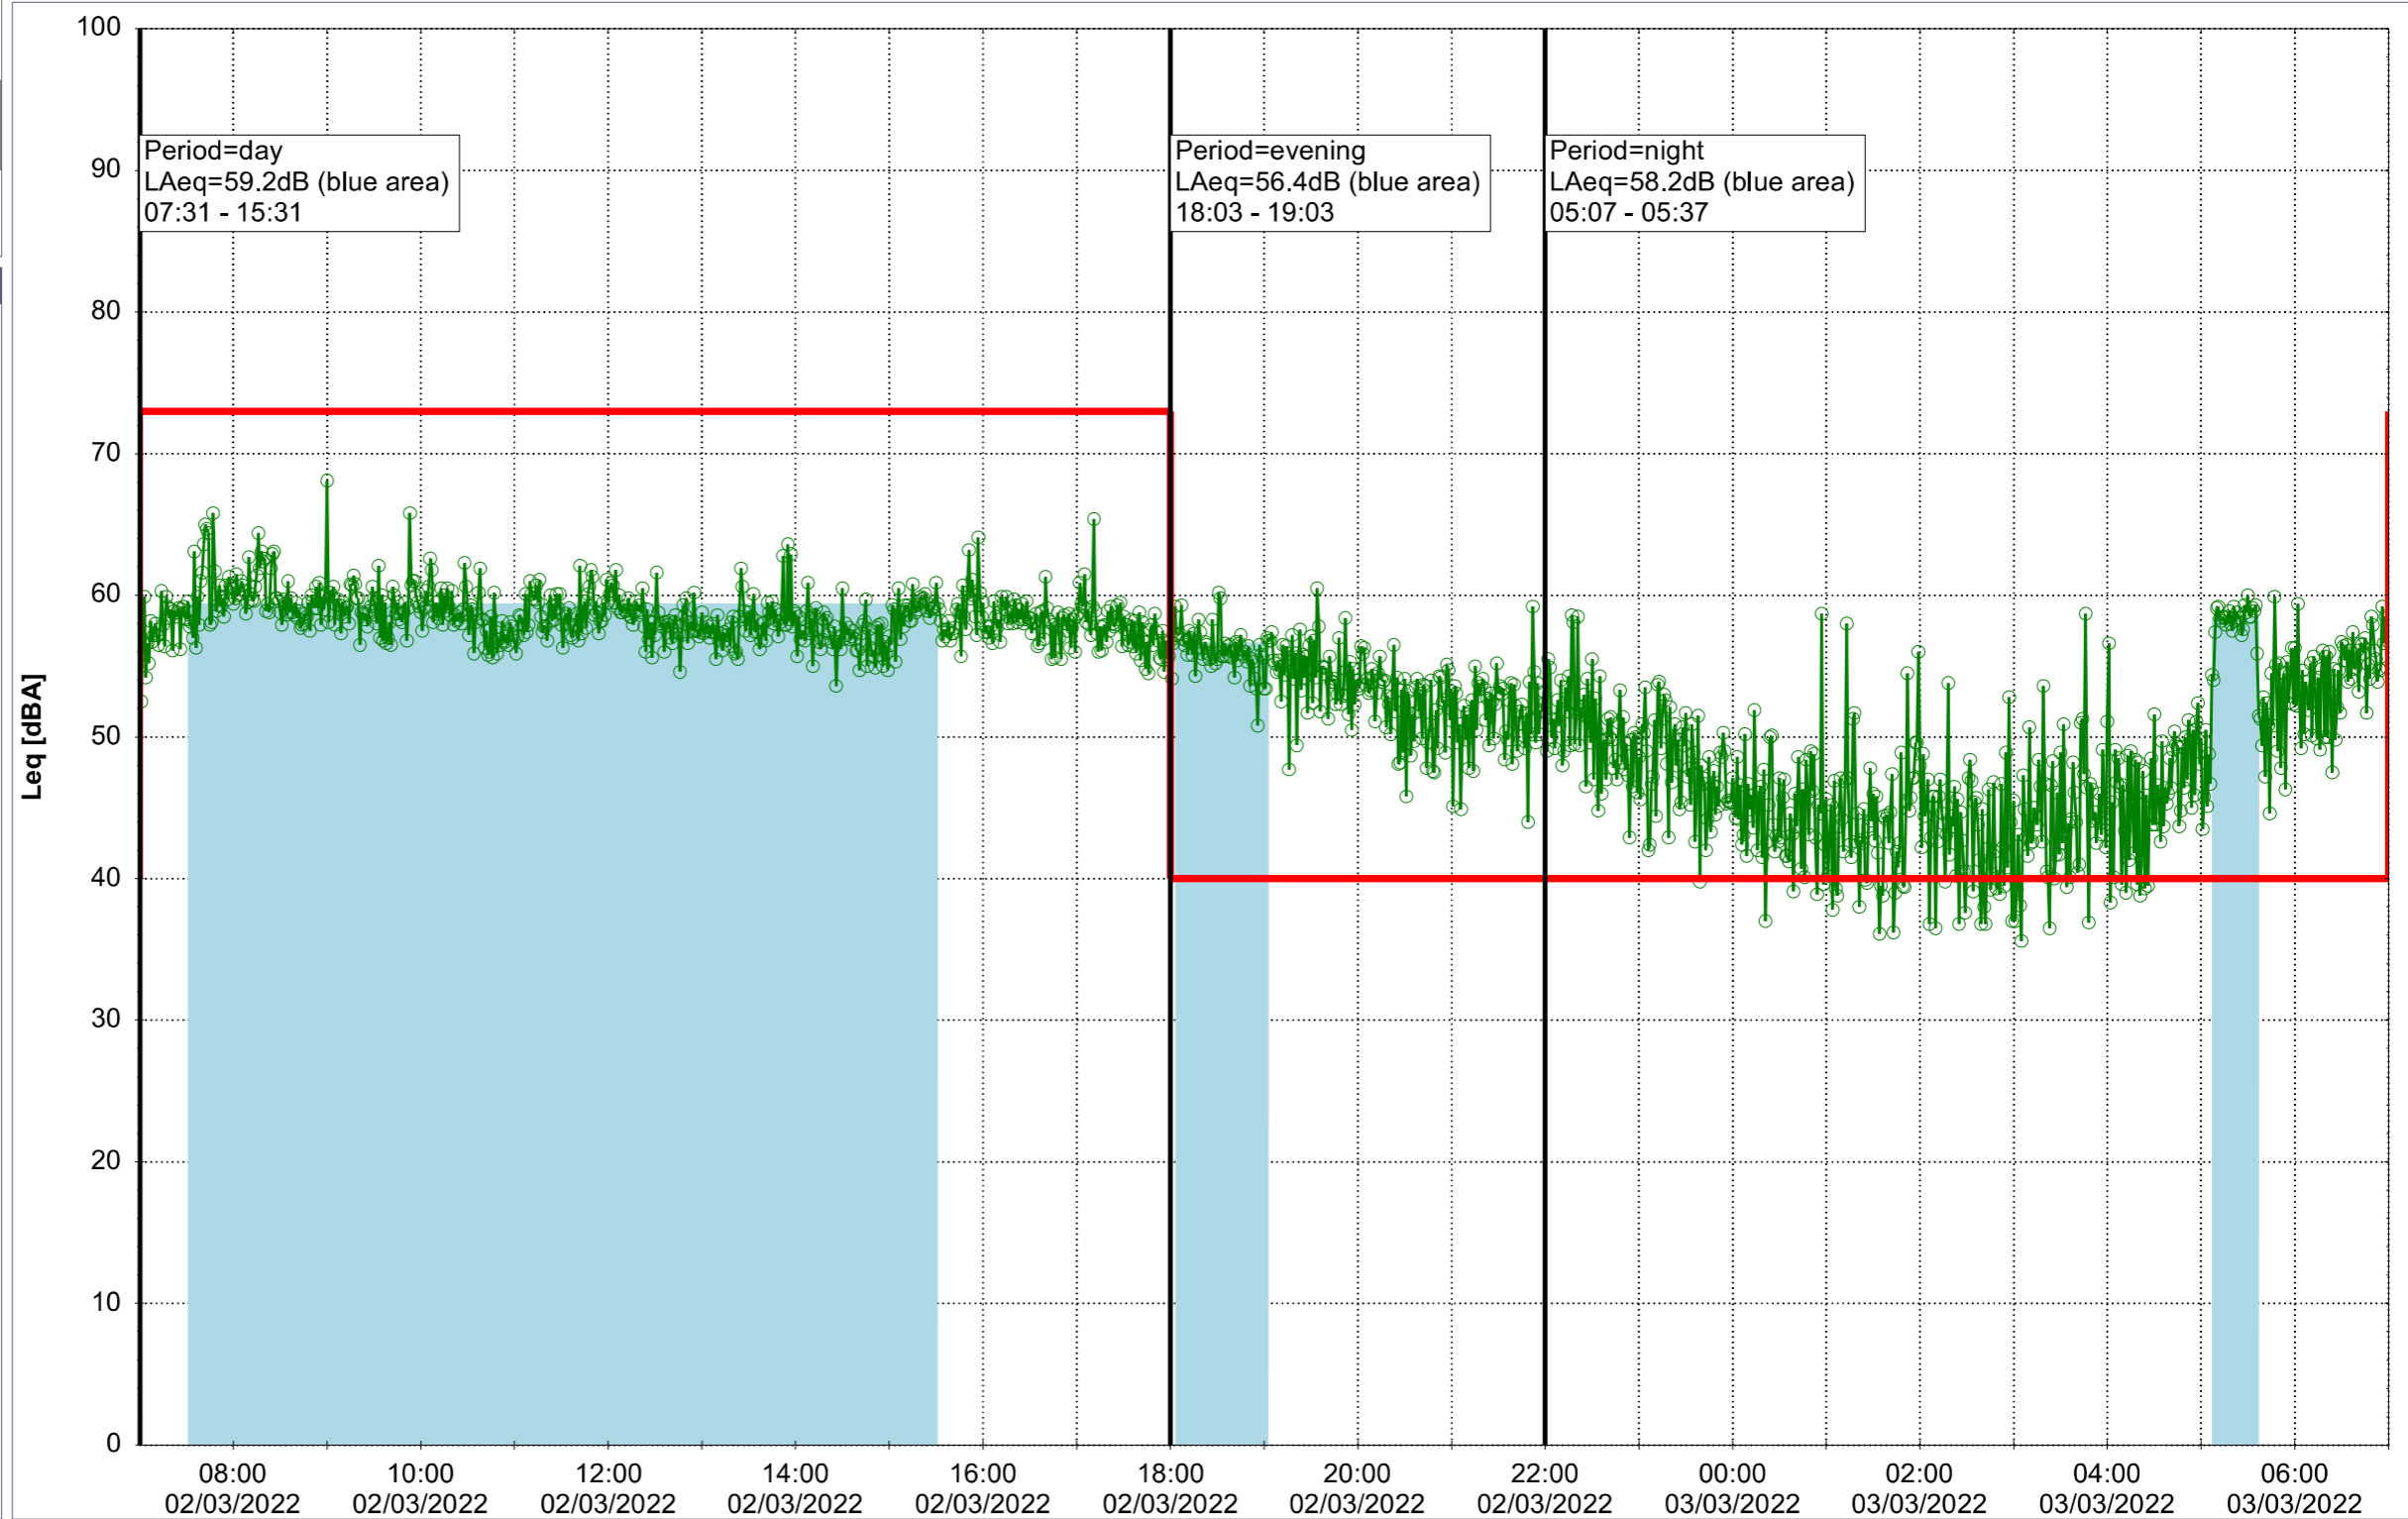

Plan View

Remarks

...

Noise Time Related Diagram

01/03/2022
02/03/2022

o o o HOL_NS01

Project: Kronos Sydhavnen
Construction: Havneholmen
Location: N-V

Plan View

Remarks

...

Noise Time Related Diagram

02/03/2022
03/03/2022

○ ○ ○ HOL_NS01

Project: Kronos Sydhavnen
Construction: Havneholmen
Location: N-V

Plan View

Remarks

...

Noise Time Related Diagram

03/03/2022
04/03/2022

o o o HOL_NS01

Project: Kronos Sydhavnen
Construction: Havneholmen
Location: N-V

Plan View

Remarks

...

Noise Time Related Diagram

04/03/2022
05/03/2022

○ ○ ○ HOL_NS01

Project: Kronos Sydhavnen
Construction: Havneholmen
Location: N-V

Plan View

Remarks

...

Noise Time Related Diagram