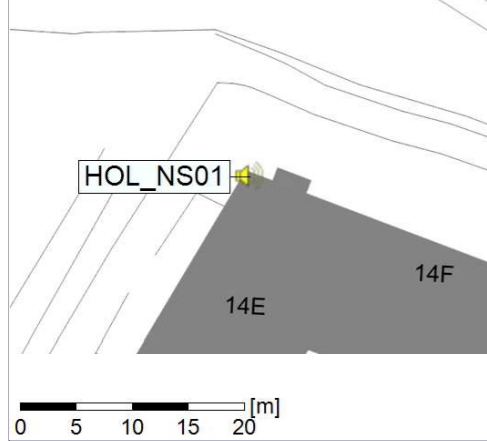

Noise Time Related Diagram

04/03/2022
05/03/2022

○ ○ ○ HOL_NS01

Project: Kronos Sydhavnen
Construction: Havneholmen
Location: N-V

Plan View

Remarks

...

Noise Time Related Diagram