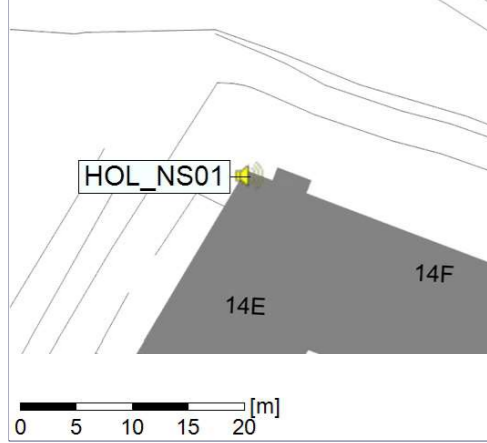

Project: Kronos Sydhavnen
Construction: Havneholmen
Location: N-V

Plan View

Remarks

...

Noise Time Related Diagram

28/02/2022
01/03/2022

o o o HOL_NS01

Project: Kronos Sydhavnen
Construction: Havneholmen
Location: N-V

Plan View

Remarks

...

Noise Time Related Diagram

01/03/2022
02/03/2022

o o o HOL_NS01

Project: Kronos Sydhavnen
Construction: Havneholmen
Location: N-V

Plan View