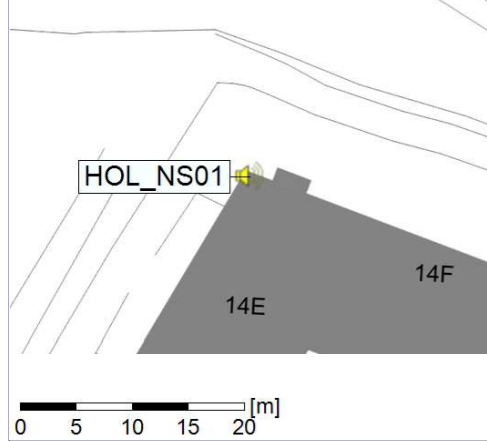

05/03/2022
06/03/2022

○ ○ ○ HOL_NS01

Project: Kronos Sydhavnen
Construction: Havneholmen
Location: N-V

Plan View

Remarks

...

Noise Time Related Diagram

06/03/2022
07/03/2022