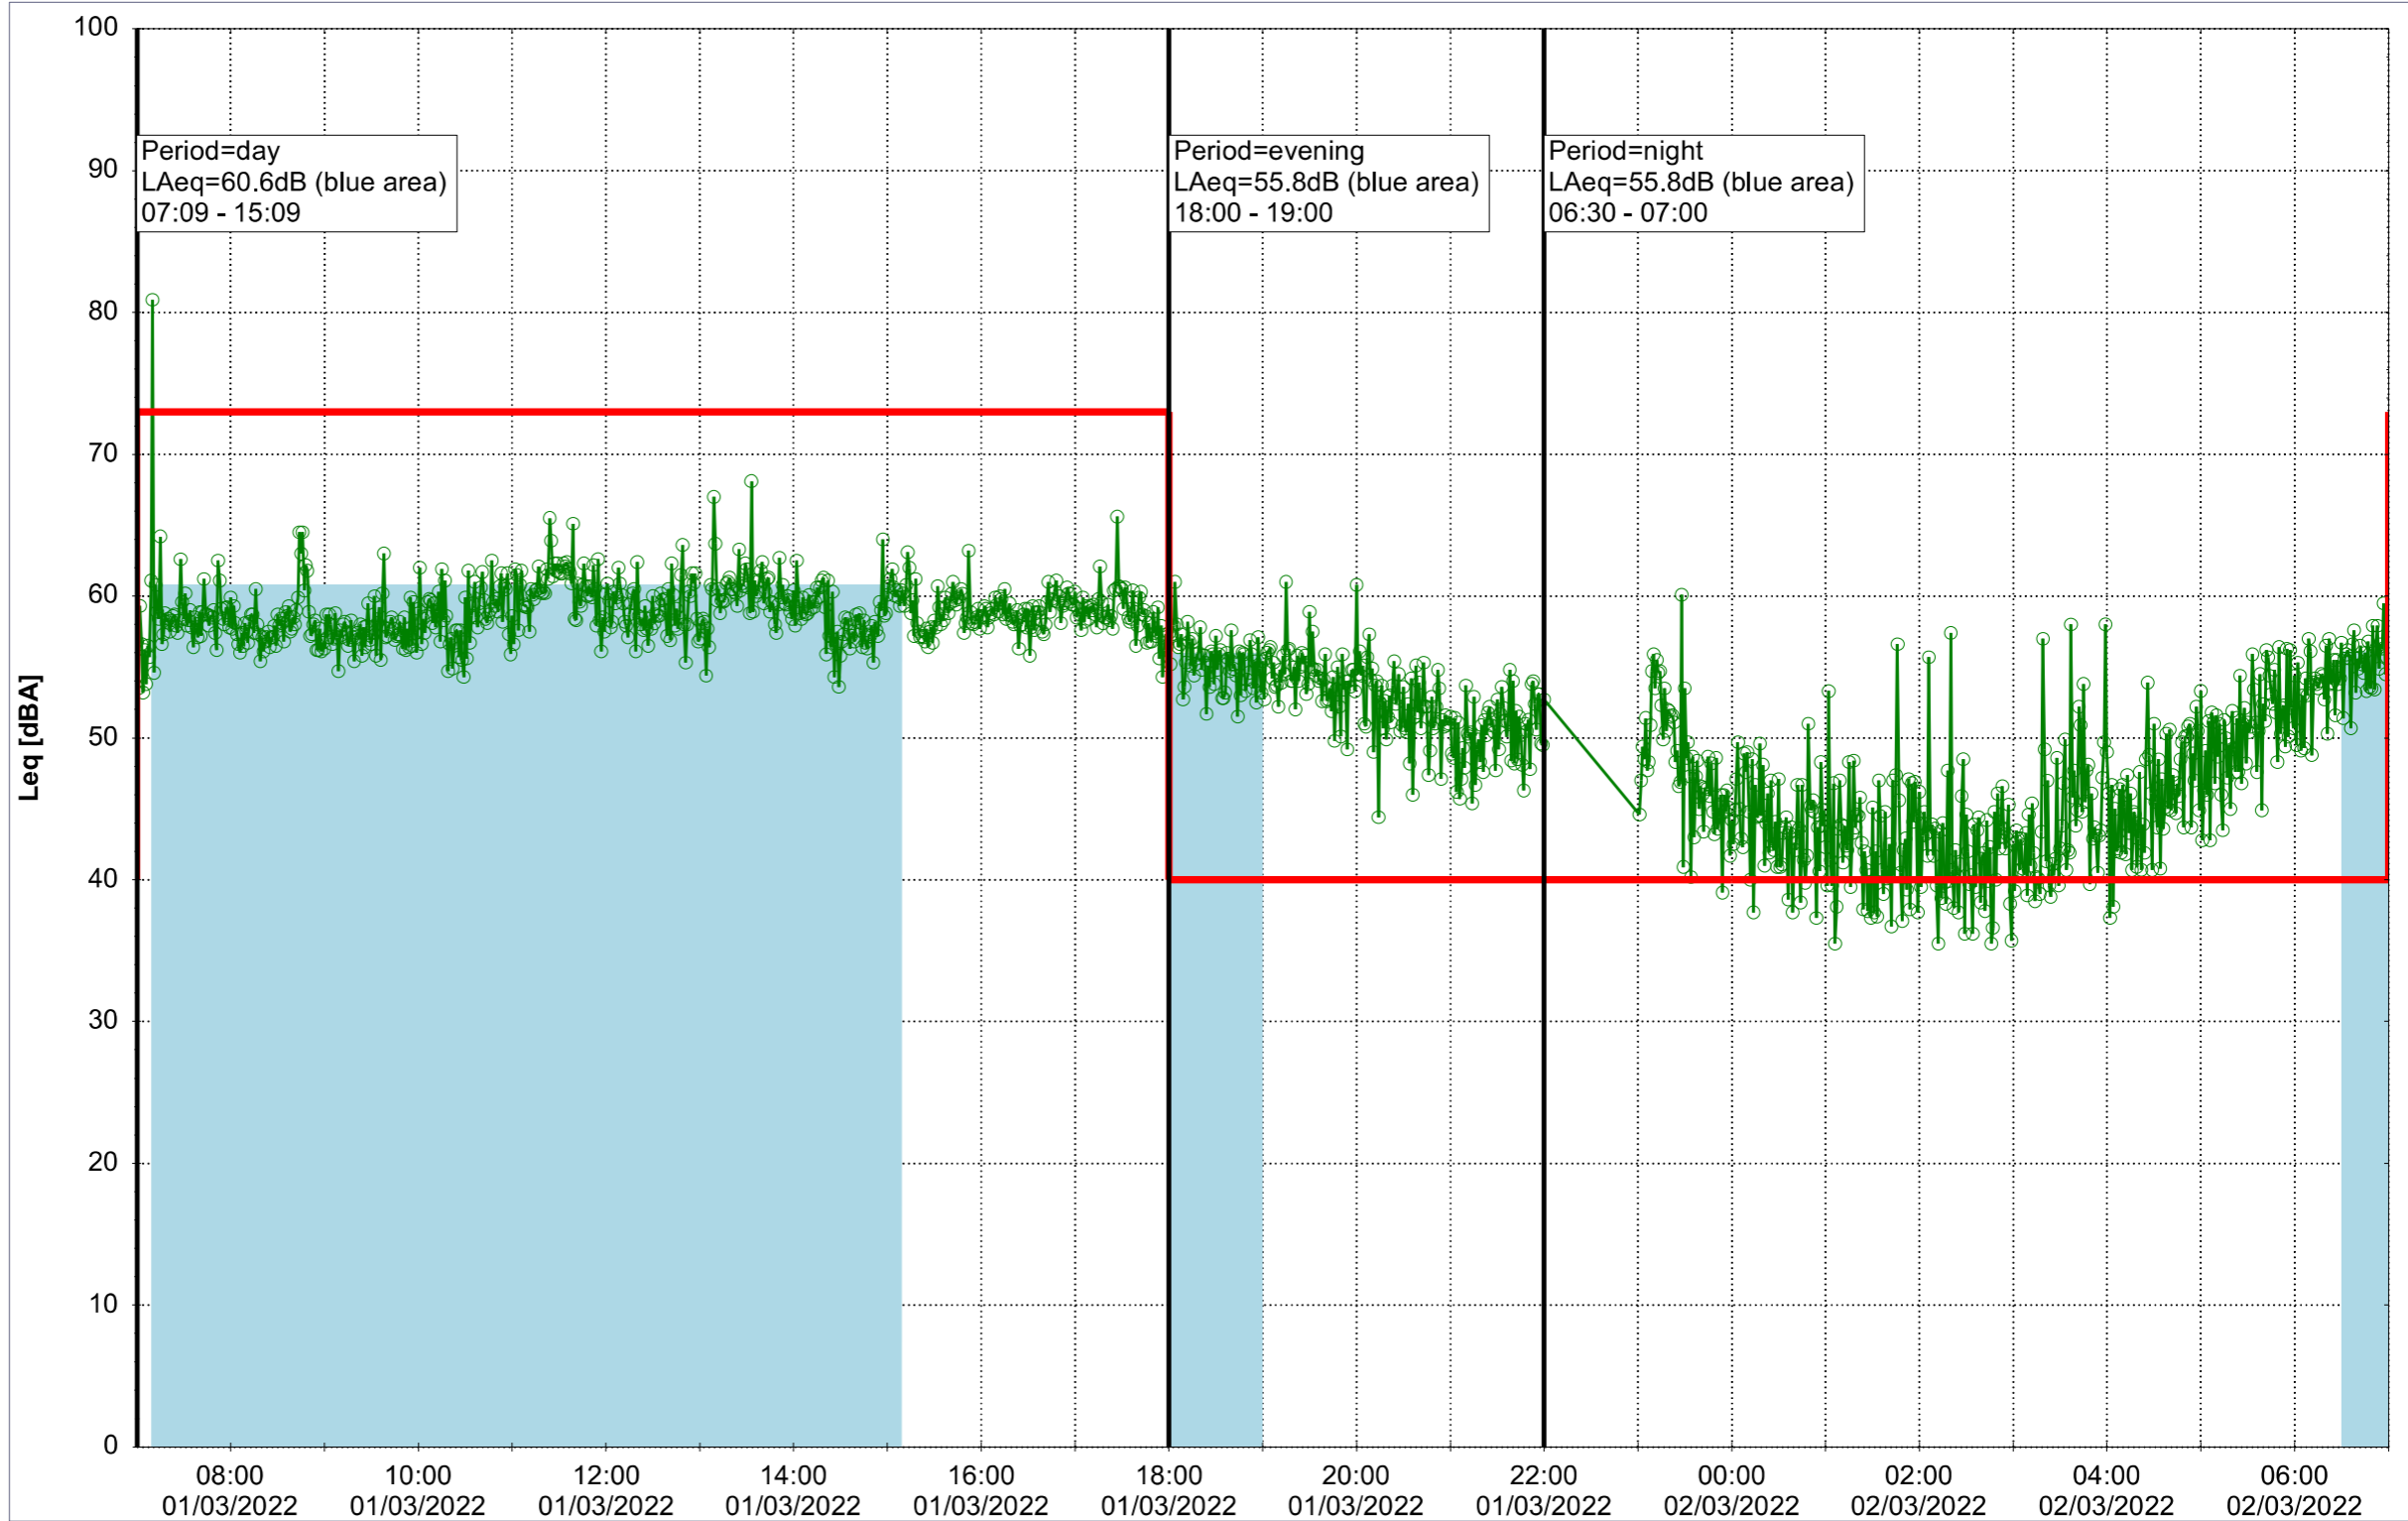

Plan View

Remarks

...

Noise Time Related Diagram

01/03/2022
02/03/2022

o o o HOL_NS01

Project: Kronos Sydhavnen
Construction: Havneholmen
Location: N-V

Plan View

Remarks

...

Noise Time Related Diagram

02/03/2022
03/03/2022

○ ○ ○ HOL_NS01

Project: Kronos Sydhavnen
Construction: Havneholmen
Location: N-V

Plan View

Remarks

...

Noise Time Related Diagram

03/03/2022
04/03/2022

o o o HOL_NS01

Project: Kronos Sydhavnen
Construction: Havneholmen
Location: N-V

Plan View

Remarks

...

Noise Time Related Diagram

04/03/2022
05/03/2022

○ ○ ○ HOL_NS01

Project: Kronos Sydhavnen
Construction: Havneholmen
Location: N-V

Plan View

Remarks

...

Noise Time Related Diagram