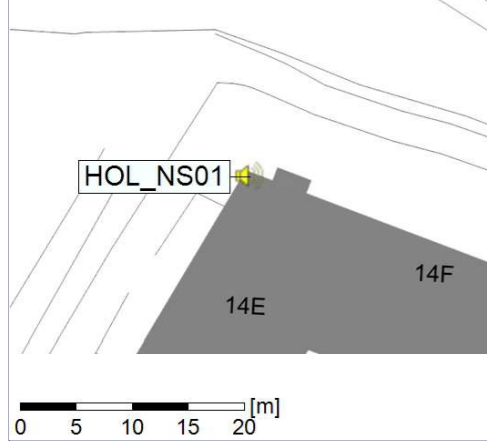

Remarks

...

Noise Time Related Diagram

02/03/2022
03/03/2022

○ ○ ○ HOL_NS01

Project: Kronos Sydhavnen
Construction: Havneholmen
Location: N-V

Plan View

Remarks