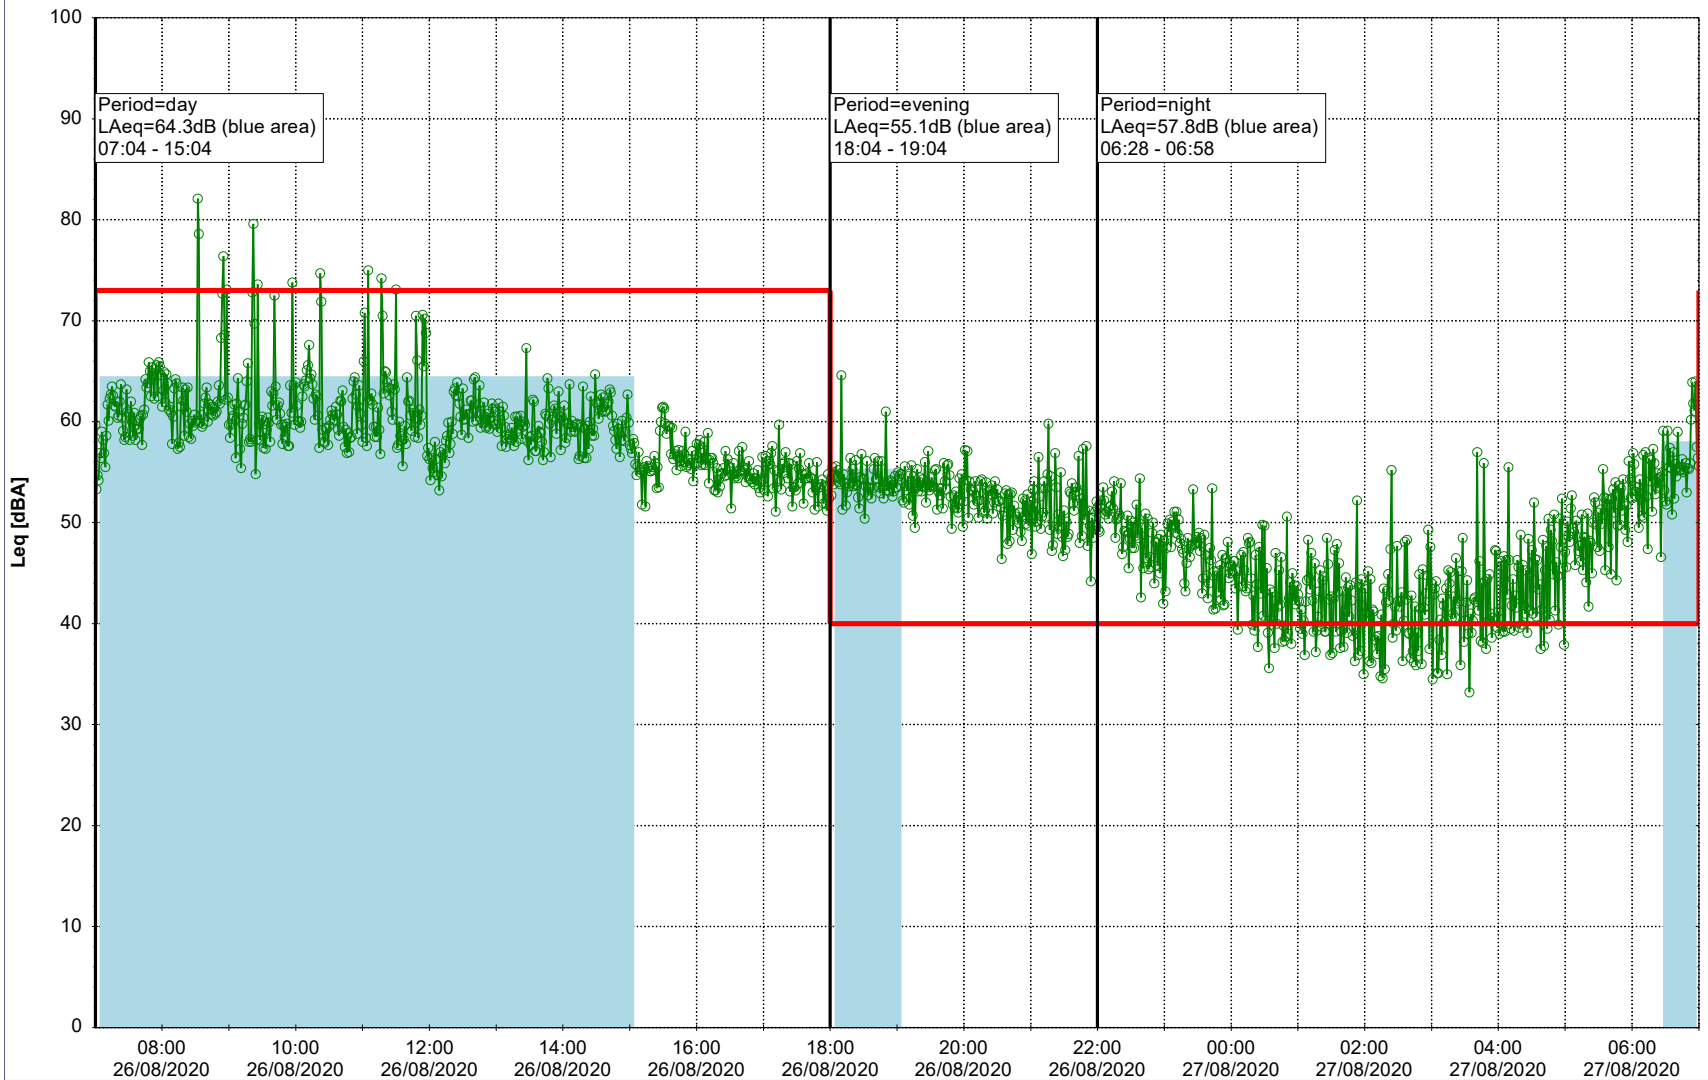

Plan View

Remarks

...

Noise Time Related Diagram

25/08/2020
26/08/2020

○ ○ ○ ○ HOL_NS01

Project: Kronos Sydhavnen
Construction: Havneholmen
Location: N-V

Plan View

Remarks

...

Noise Time Related Diagram

26/08/2020
27/08/2020

○ ○ ○ ○ HOL_NS01

Project: Kronos Sydhavnen
Construction: Havneholmen
Location: N-V

Plan View

Remarks

...

Noise Time Related Diagram

27/08/2020
28/08/2020

○ ○ ○ ○ HOL_NS01

Project: Kronos Sydhavnen
Construction: Havneholmen
Location: N-V

Plan View

Remarks

...

Noise Time Related Diagram

28/08/2020
29/08/2020

○ ○ ○ ○ HOL_NS01

Project: Kronos Sydhavnen
Construction: Havneholmen
Location: N-V

Plan View

Remarks

...

Noise Time Related Diagram