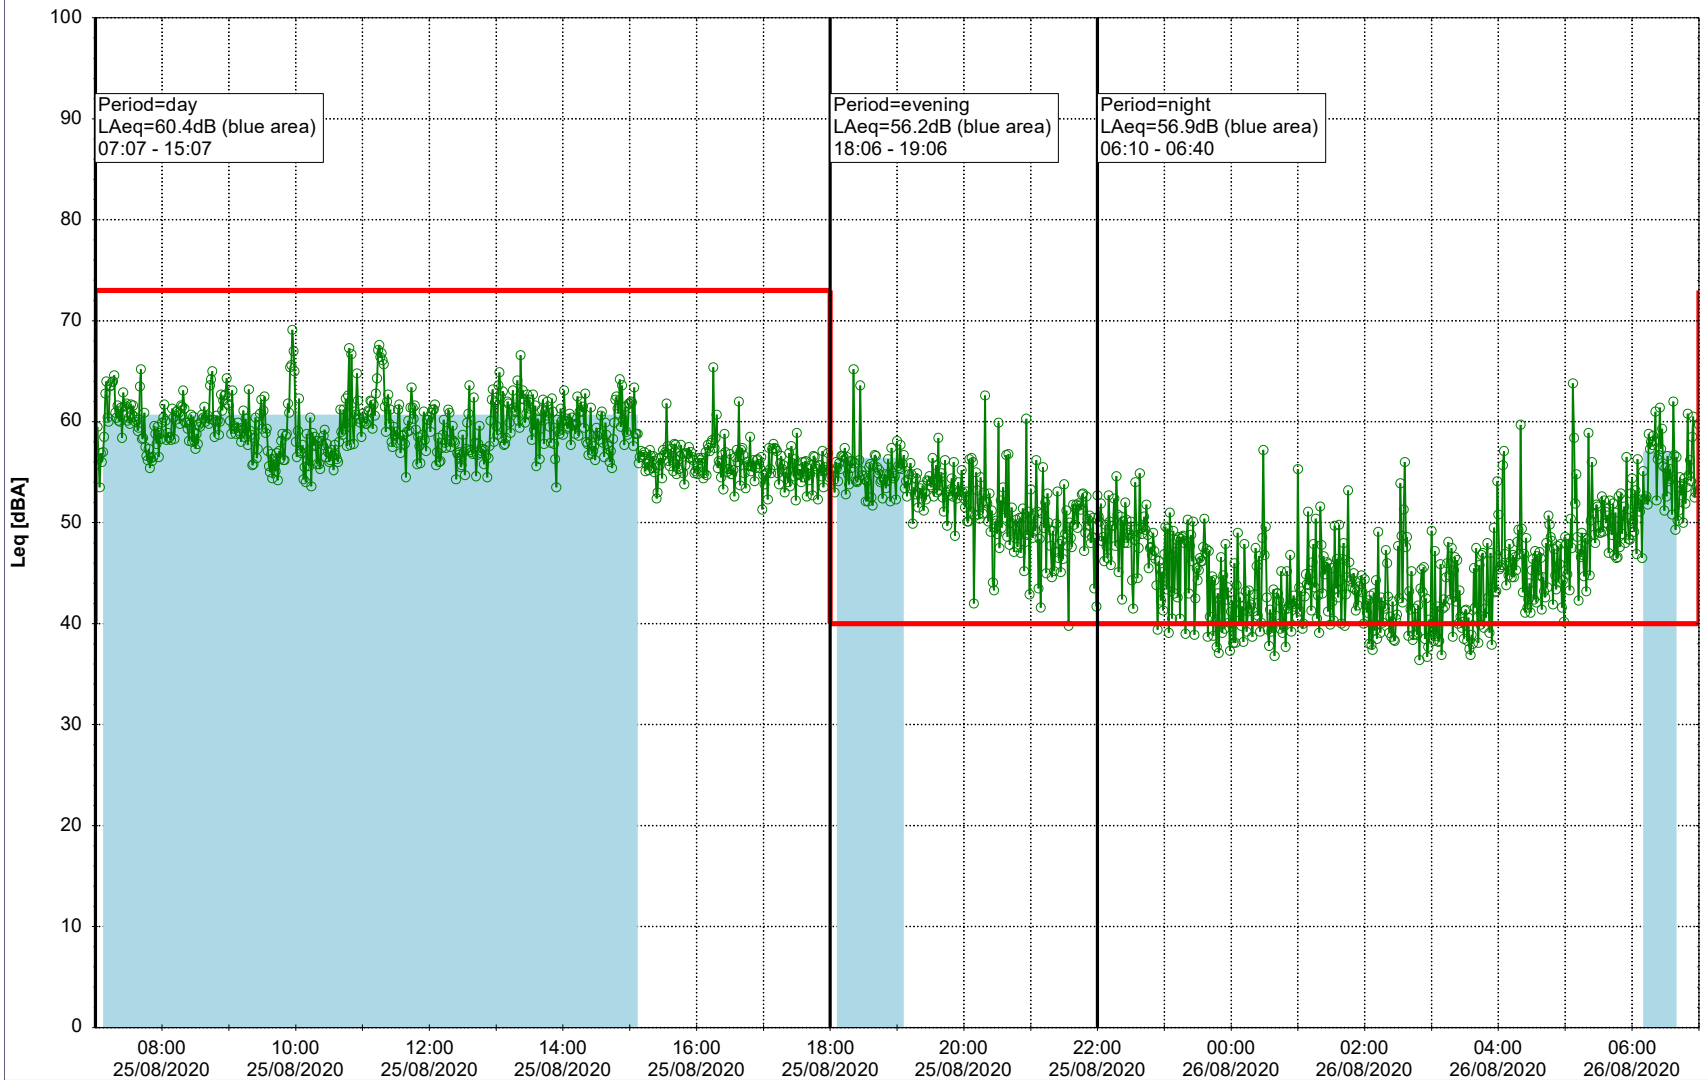

Plan View

Remarks

...

Noise Time Related Diagram

25/08/2020
26/08/2020

○ ○ ○ ○ HOL_NS01

Project: Kronos Sydhavnen
Construction: Havneholmen
Location: N-V

Plan View

Remarks

...

Noise Time Related Diagram

26/08/2020
27/08/2020

○ ○ ○ ○ HOL_NS01

Project: Kronos Sydhavnen
Construction: Havneholmen
Location: N-V

Plan View

Remarks

...

Noise Time Related Diagram

27/08/2020
28/08/2020

○ ○ ○ ○ HOL_NS01

Project: Kronos Sydhavnen
Construction: Havneholmen
Location: N-V

Plan View

Remarks

...

Noise Time Related Diagram

28/08/2020
29/08/2020

○ ○ ○ ○ HOL_NS01

Project: Kronos Sydhavnen
Construction: Havneholmen
Location: N-V

Plan View

Remarks

...

Noise Time Related Diagram