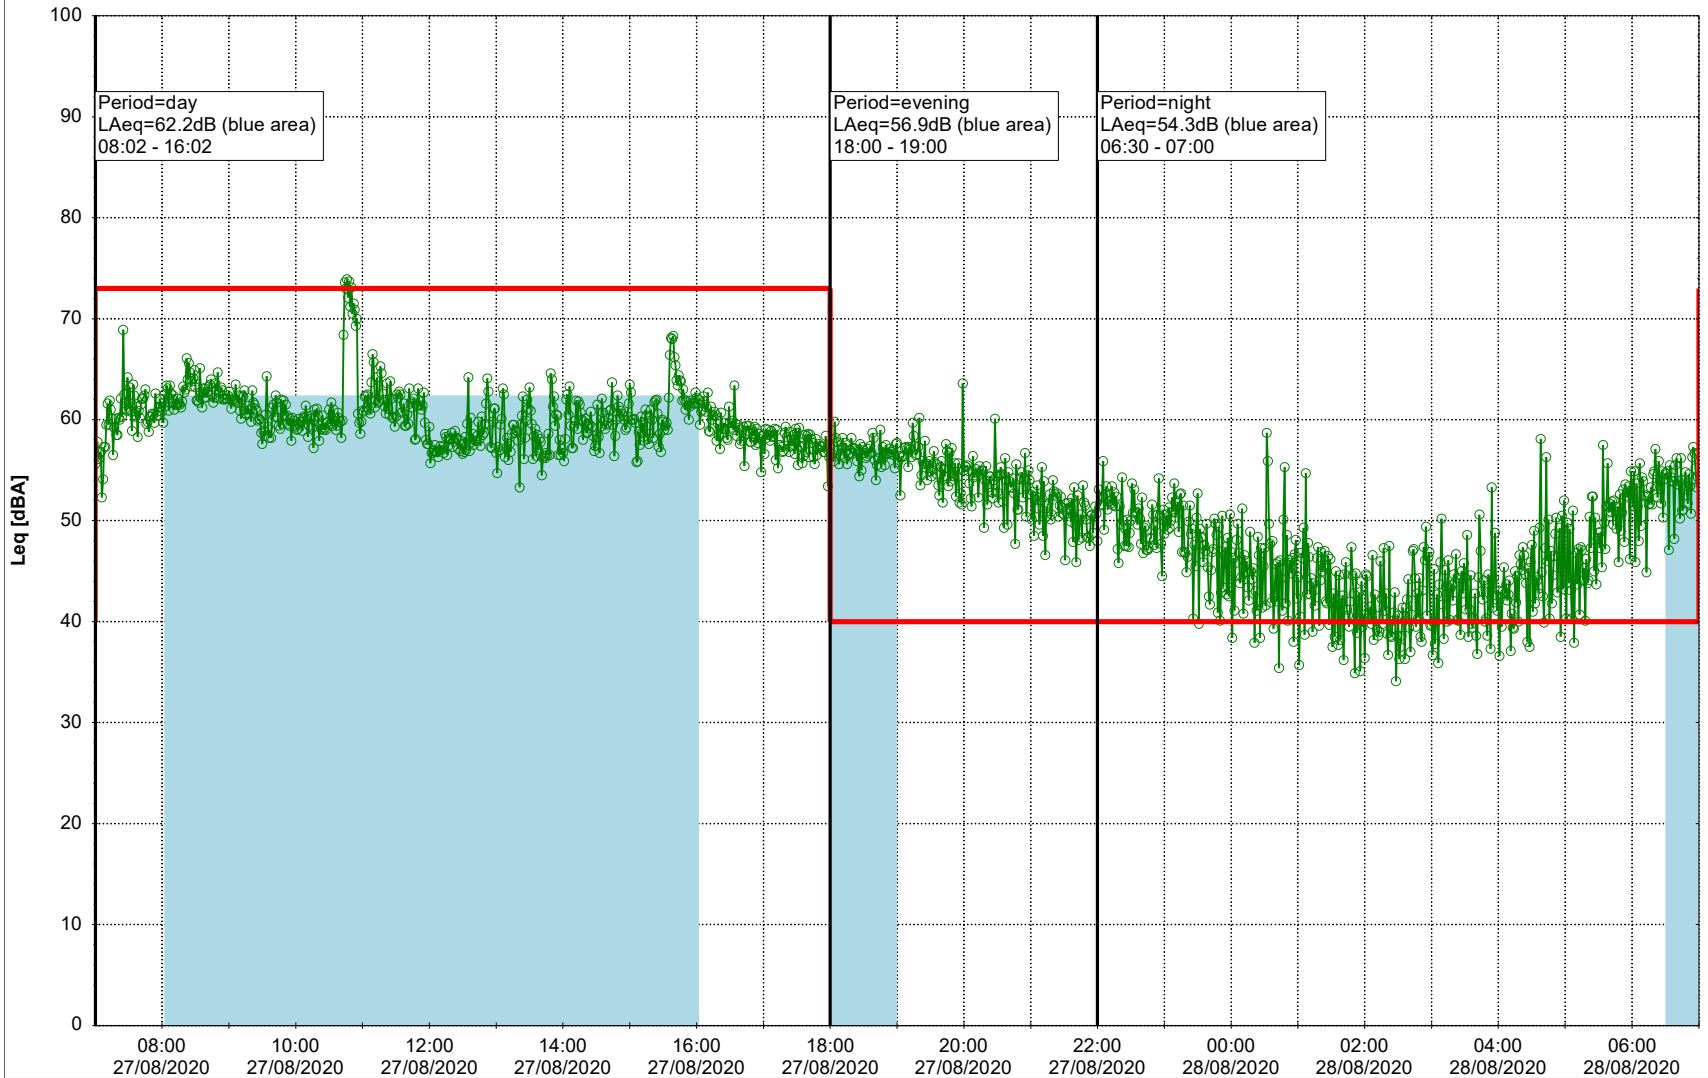

Remarks

...

Noise Time Related Diagram

26/08/2020
27/08/2020

○ ○ ○ ○ HOL_NS01

Project: Kronos Sydhavnen
Construction: Havneholmen
Location: N-V

Plan View

Remarks

...

Noise Time Related Diagram

27/08/2020
28/08/2020

○ ○ ○ ○ HOL_NS01

Project: Kronos Sydhavnen
Construction: Havneholmen
Location: N-V

Plan View

Remarks

...

Noise Time Related Diagram

28/08/2020
29/08/2020

○ ○ ○ ○ HOL_NS01

Project: Kronos Sydhavnen
Construction: Havneholmen
Location: N-V

Plan View

Remarks

...

Noise Time Related Diagram