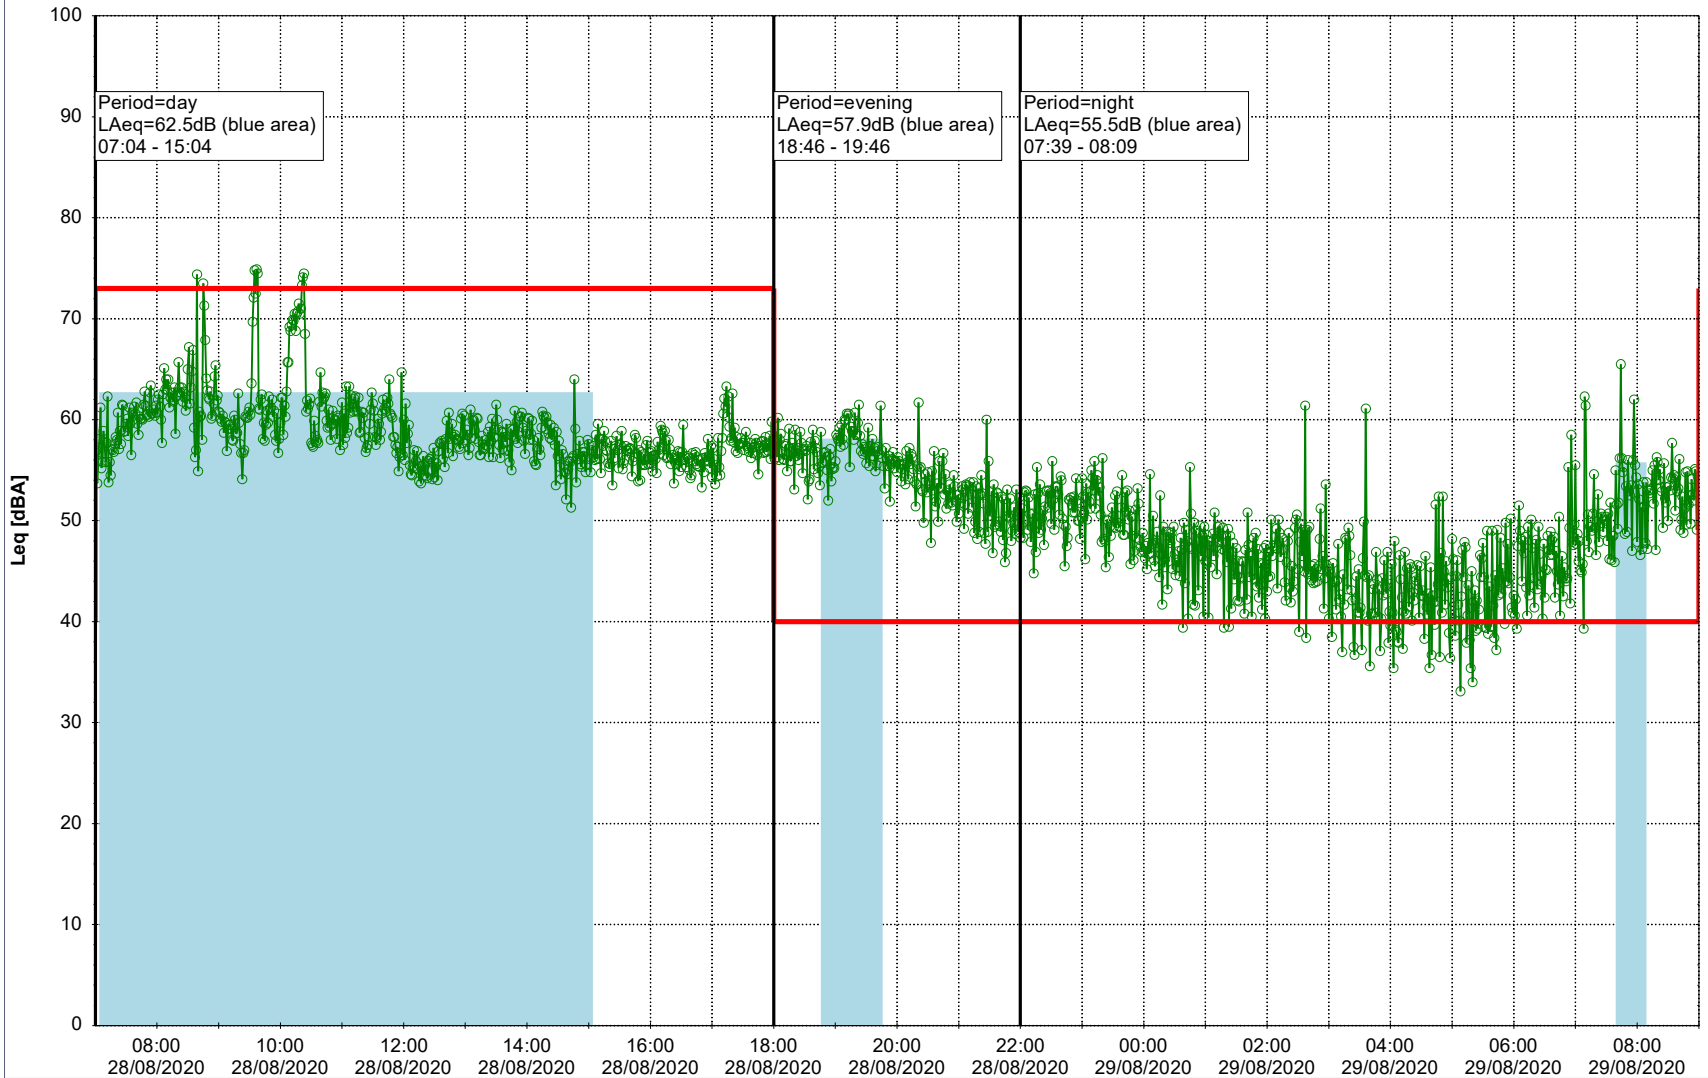

...

Noise Time Related Diagram

27/08/2020
28/08/2020

○ ○ ○ ○ HOL_NS01

Project: Kronos Sydhavnen
Construction: Havneholmen
Location: N-V

Plan View

Remarks

...

Noise Time Related Diagram

28/08/2020
29/08/2020

○ ○ ○ ○ HOL_NS01

Project: Kronos Sydhavnen
Construction: Havneholmen
Location: N-V

Plan View

Remarks

...

Noise Time Related Diagram

29/08/2020
30/08/2020

○ ○ ○ ○ HOL_NS01

Project: Kronos Sydhavnen
Construction: Havneholmen
Location: N-V

Plan View

Remarks

...

Noise Time Related Diagram

30/08/2020
31/08/2020