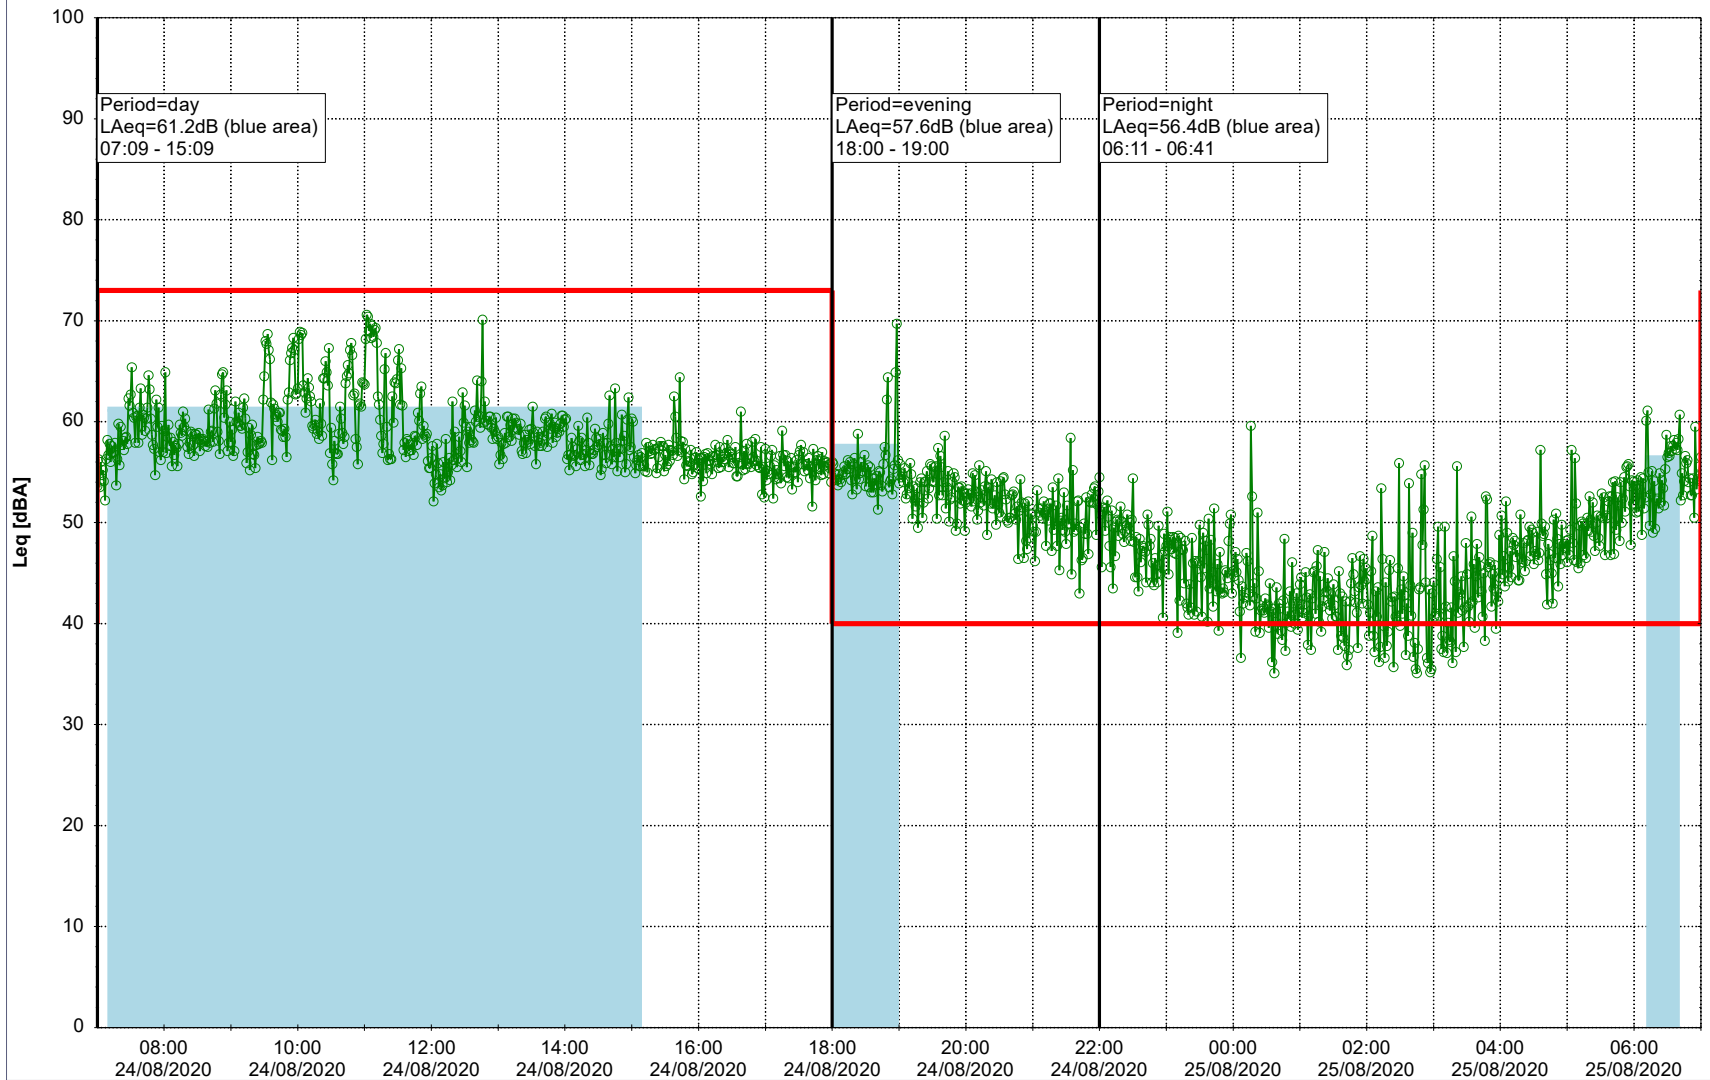

Project: Kronos Sydhavnen
Construction: Havneholmen
Location: N-V

Plan View

Remarks

...

Noise Time Related Diagram

24/08/2020
25/08/2020

○ ○ ○ ○ HOL_NS01

Project: Kronos Sydhavnen
Construction: Havneholmen
Location: N-V

Plan View

Remarks

...

Noise Time Related Diagram

25/08/2020
26/08/2020

○ ○ ○ ○ HOL_NS01

Project: Kronos Sydhavnen
Construction: Havneholmen
Location: N-V

Plan View

Remarks

...

Noise Time Related Diagram

26/08/2020
27/08/2020

○ ○ ○ ○ HOL_NS01

Project: Kronos Sydhavnen
Construction: Havneholmen
Location: N-V

Plan View

Remarks

Noise Time Related Diagram

28/08/2020
29/08/2020

○ ○ ○ ○ HOL_NS01

Project: Kronos Sydhavnen
Construction: Havneholmen
Location: N-V

Plan View

Remarks

...

Noise Time Related Diagram