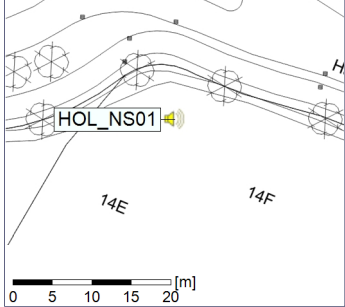

Noise Time Related Diagram

28/08/2020
29/08/2020

○ ○ ○ ○ HOL_NS01

Project: Kronos Sydhavnen
Construction: Havneholmen
Location: N-V

Plan View

Remarks

...

Noise Time Related Diagram

29/08/2020
30/08/2020

○ ○ ○ ○ HOL_NS01

Project: Kronos Sydhavnen
Construction: Havneholmen
Location: N-V

Plan View

Remarks

...

Noise Time Related Diagram

30/08/2020
31/08/2020