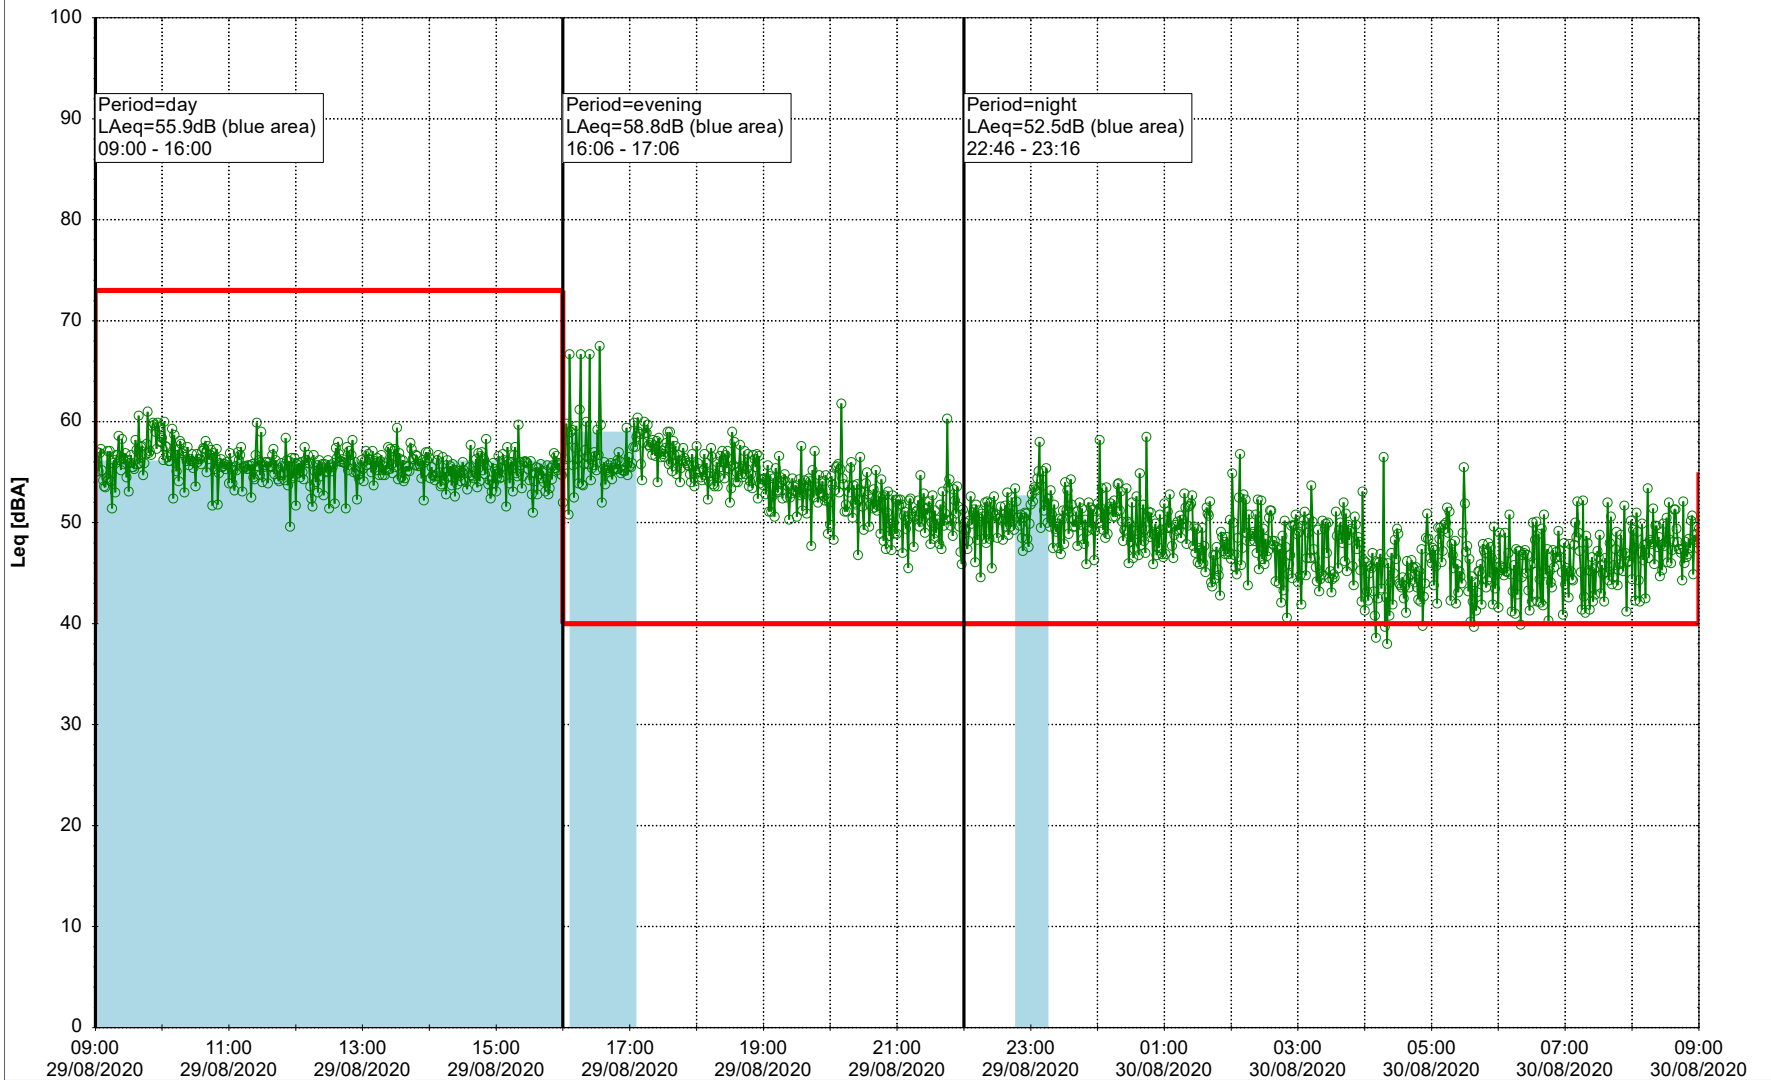

Noise Time Related Diagram

28/08/2020
29/08/2020

○ ○ ○ ○ HOL_NS01

Project: Kronos Sydhavnen
Construction: Havneholmen
Location: N-V

Plan View

Remarks

...

Noise Time Related Diagram

29/08/2020
30/08/2020

○ ○ ○ ○ HOL_NS01

Project: Kronos Sydhavnen
Construction: Havneholmen
Location: N-V

Plan View

Remarks

...

Noise Time Related Diagram

30/08/2020
31/08/2020