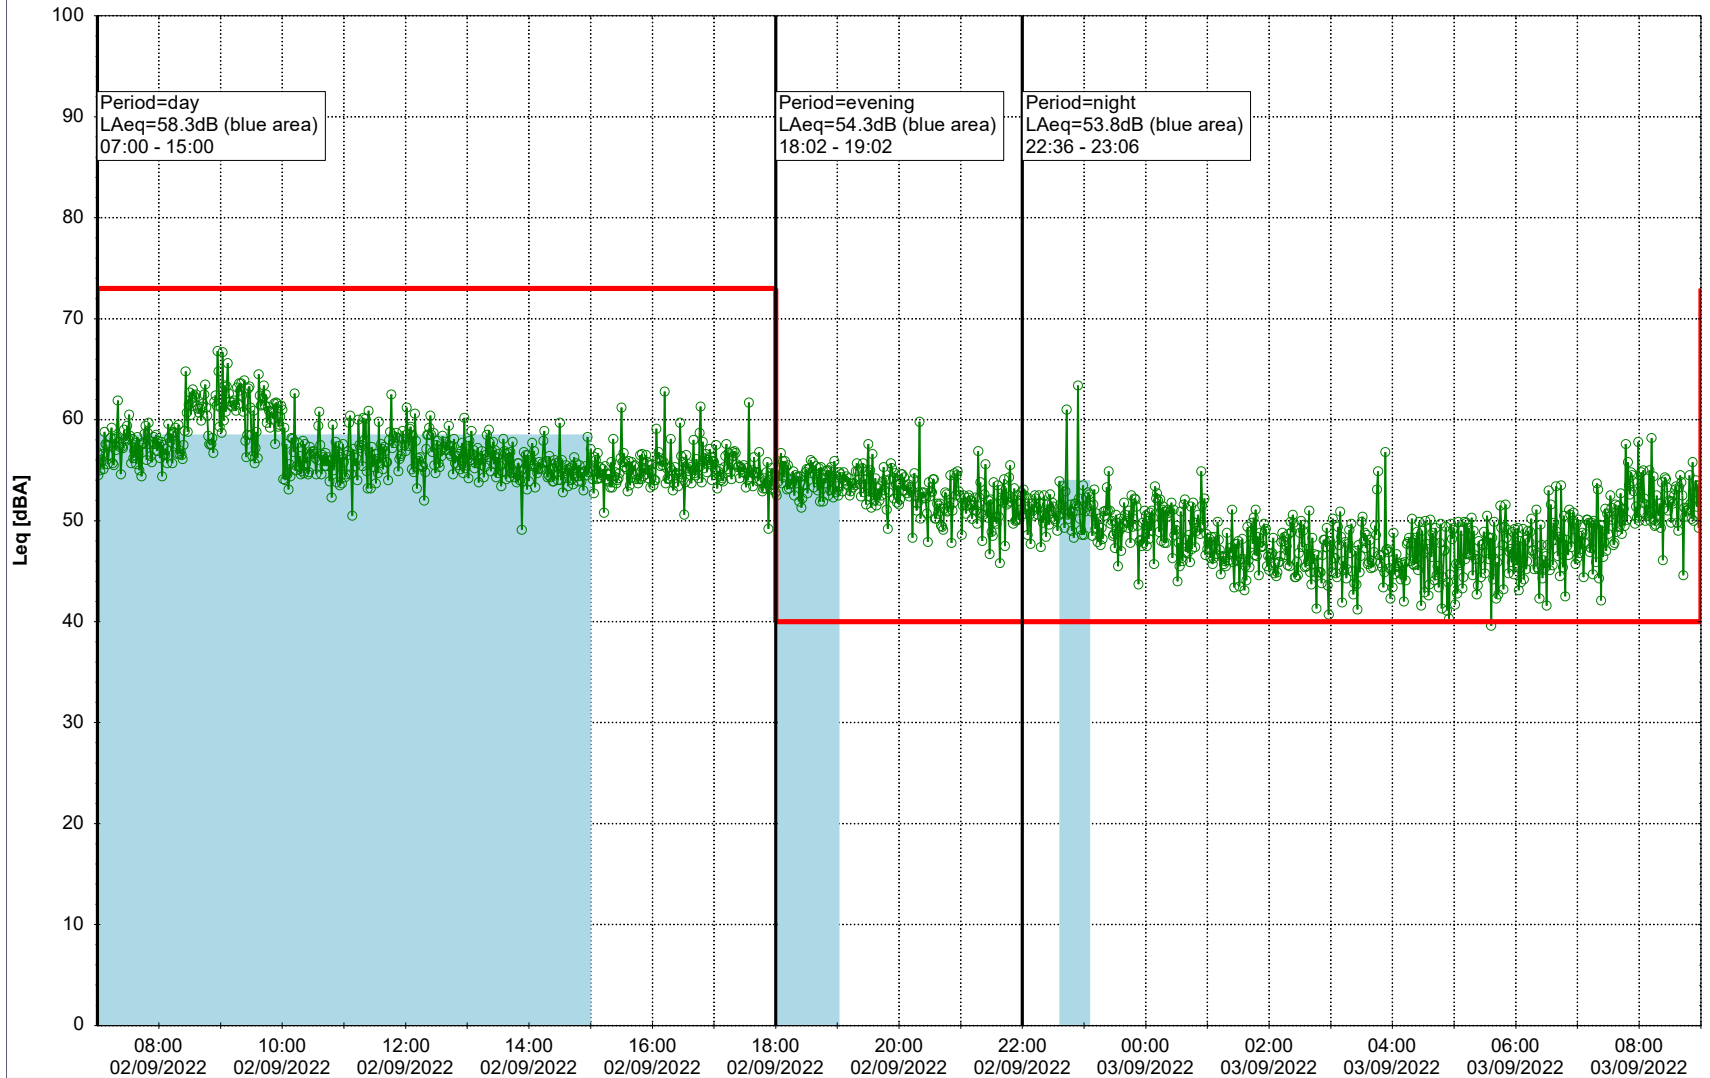

### Noise Time Related Diagram

01/09/2022  
02/09/2022

○ ○ ○ ○ HOL\_NS01

Project: Kronos Sydhavnen  
Construction: Havneholmen  
Location: N-V

Plan View

Remarks

...

### Noise Time Related Diagram

02/09/2022  
03/09/2022

○ ○ ○ ○ HOL\_NS01

**Project:** Kronos Sydhavnen  
**Construction:** Havneholmen  
**Location:** N-V

Plan View

Remarks

...