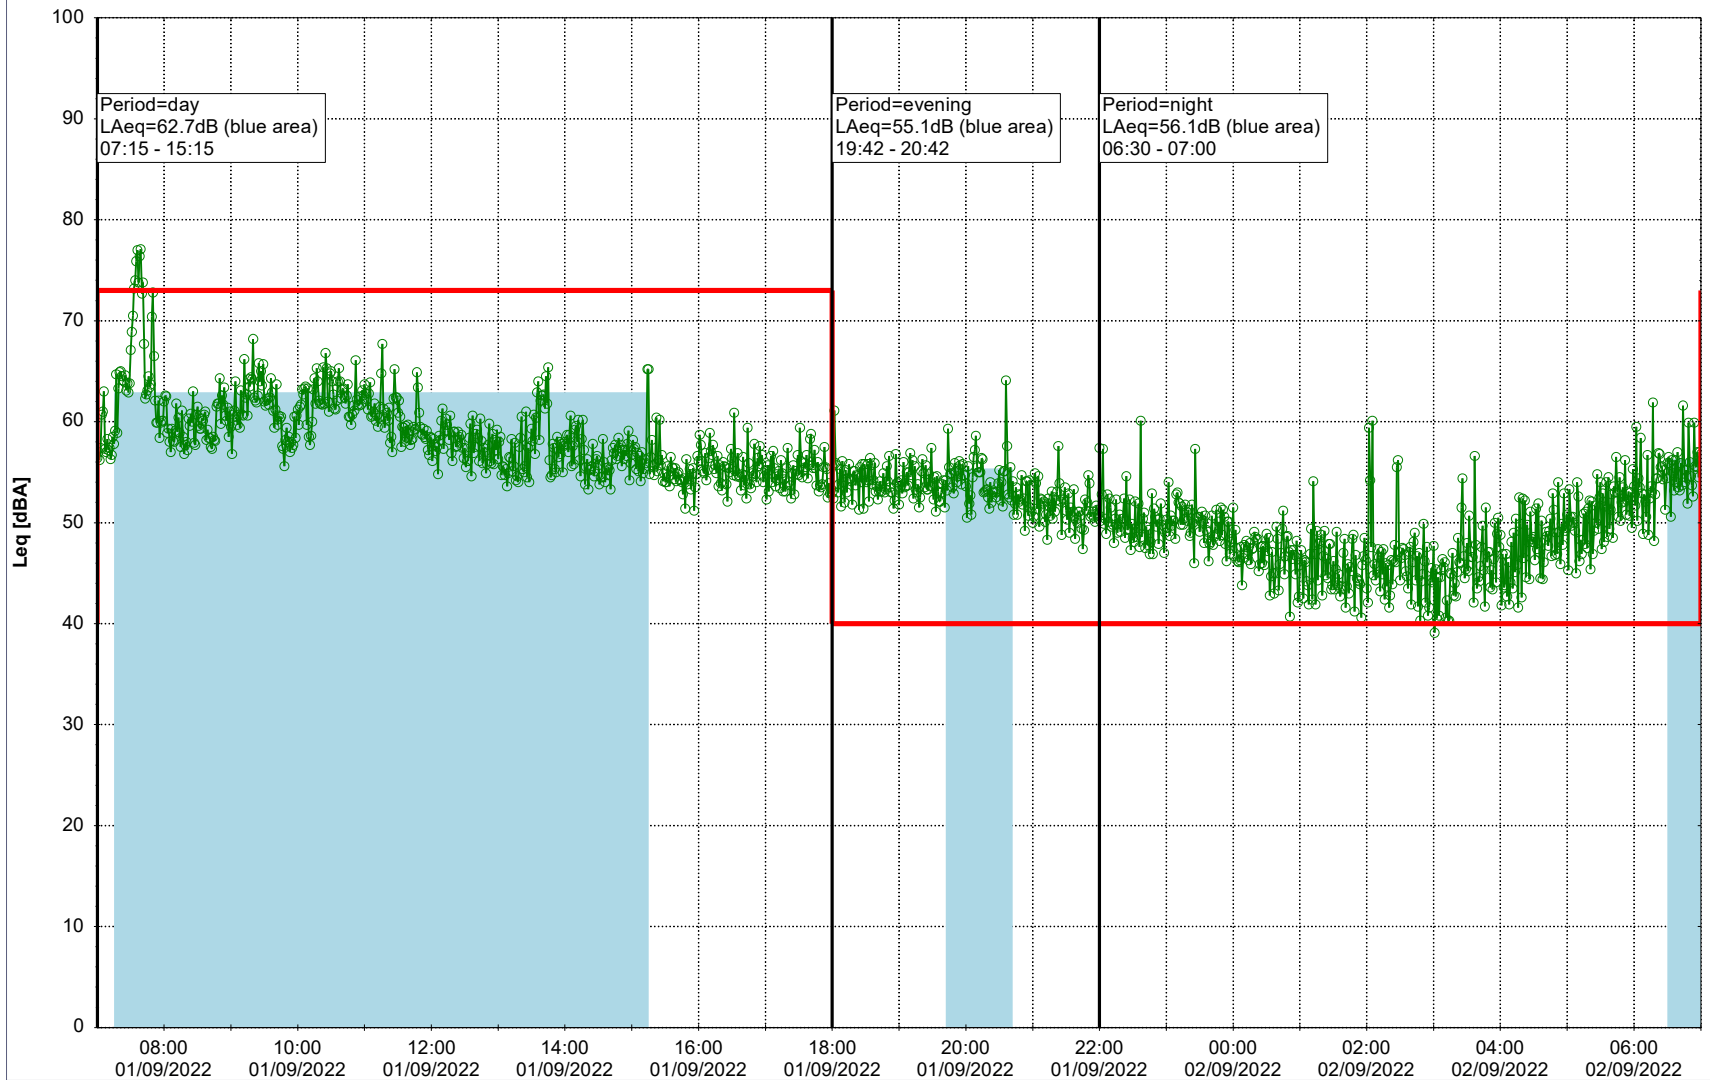

### Noise Time Related Diagram

31/08/2022  
01/09/2022

○ ○ ○ ○ HOL\_NS01

**Project:** Kronos Sydhavnen  
**Construction:** Havneholmen  
**Location:** N-V

Plan View

Remarks

...

### Noise Time Related Diagram

01/09/2022  
02/09/2022

○ ○ ○ ○ HOL\_NS01

Project: Kronos Sydhavnen  
Construction: Havneholmen  
Location: N-V

Plan View

Remarks

...