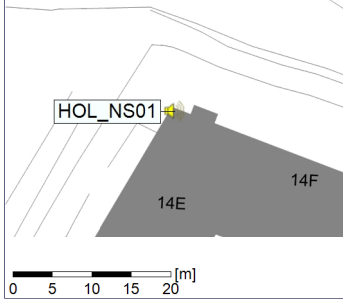

### Noise Time Related Diagram

01/09/2022  
02/09/2022

○ ○ ○ ○ HOL\_NS01

Project: Kronos Sydhavnen  
Construction: Havneholmen  
Location: N-V

Plan View

Remarks

...