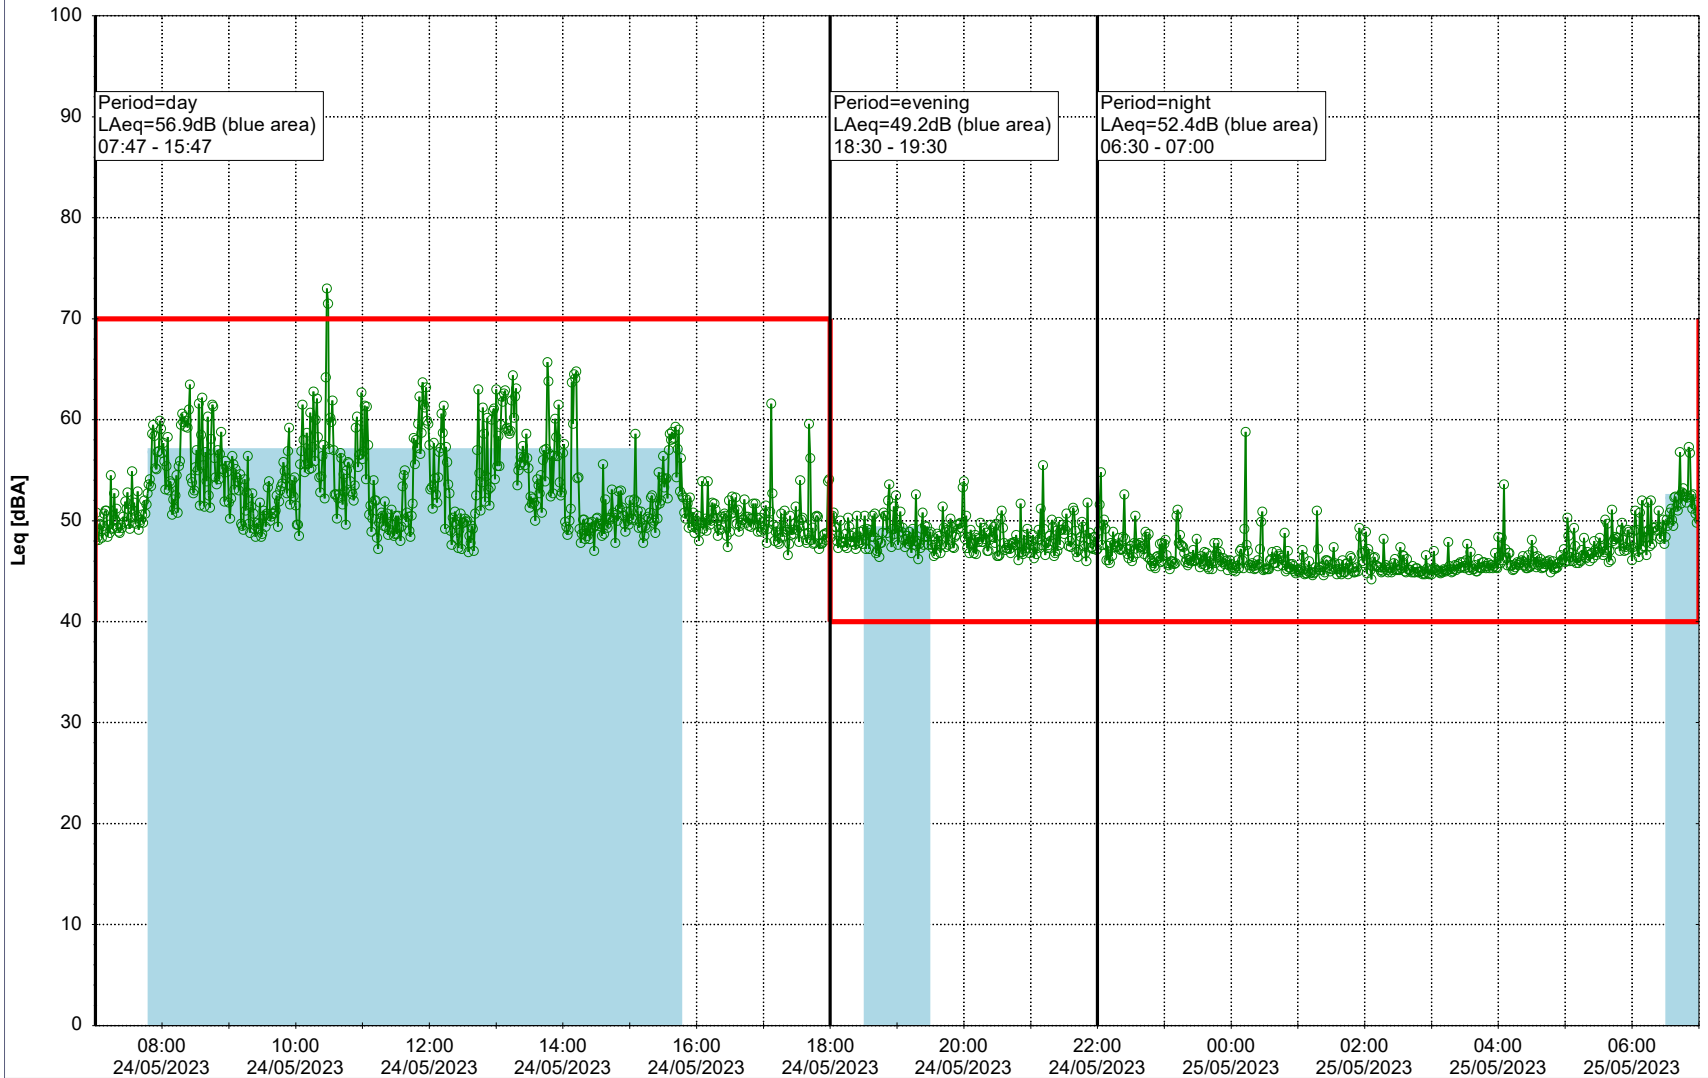

Noise Time Related Diagram

24/05/2023
25/05/2023

○○○○ MOP_NS01