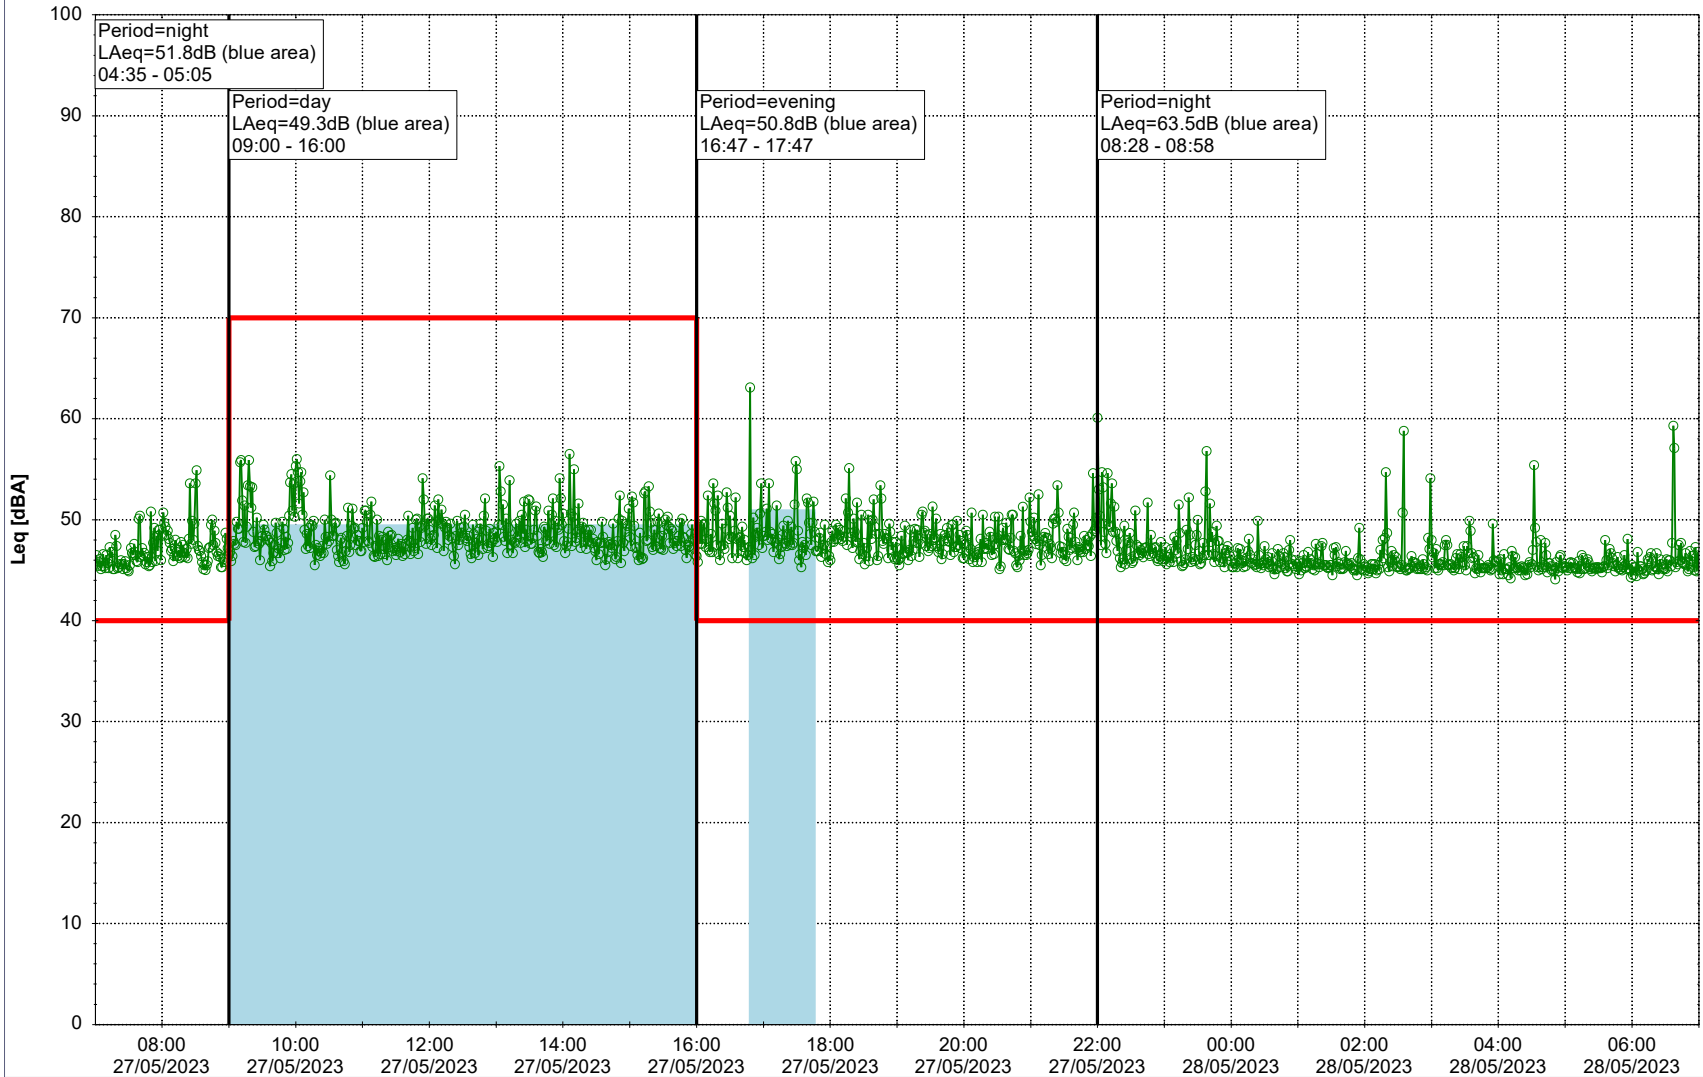

Noise Time Related Diagram

○○○○ MOP_NS01