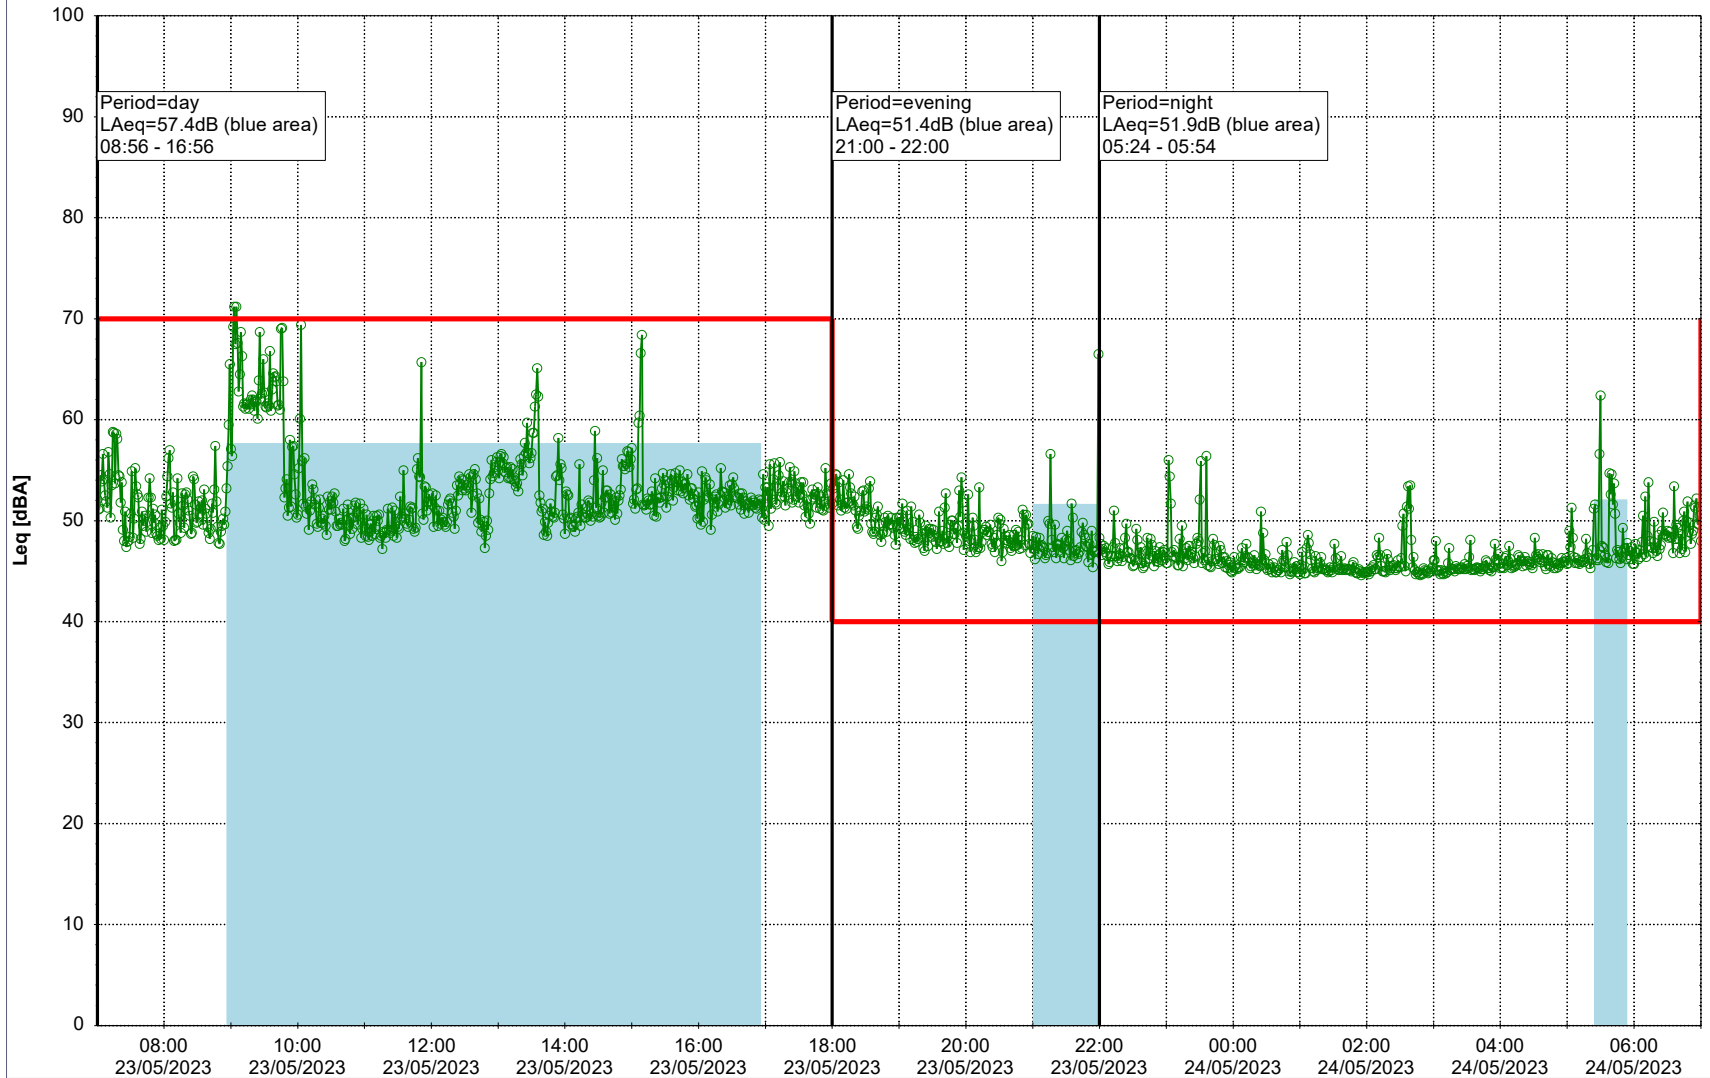

Noise Time Related Diagram

23/05/2023
24/05/2023

○○○ MOP_NS01