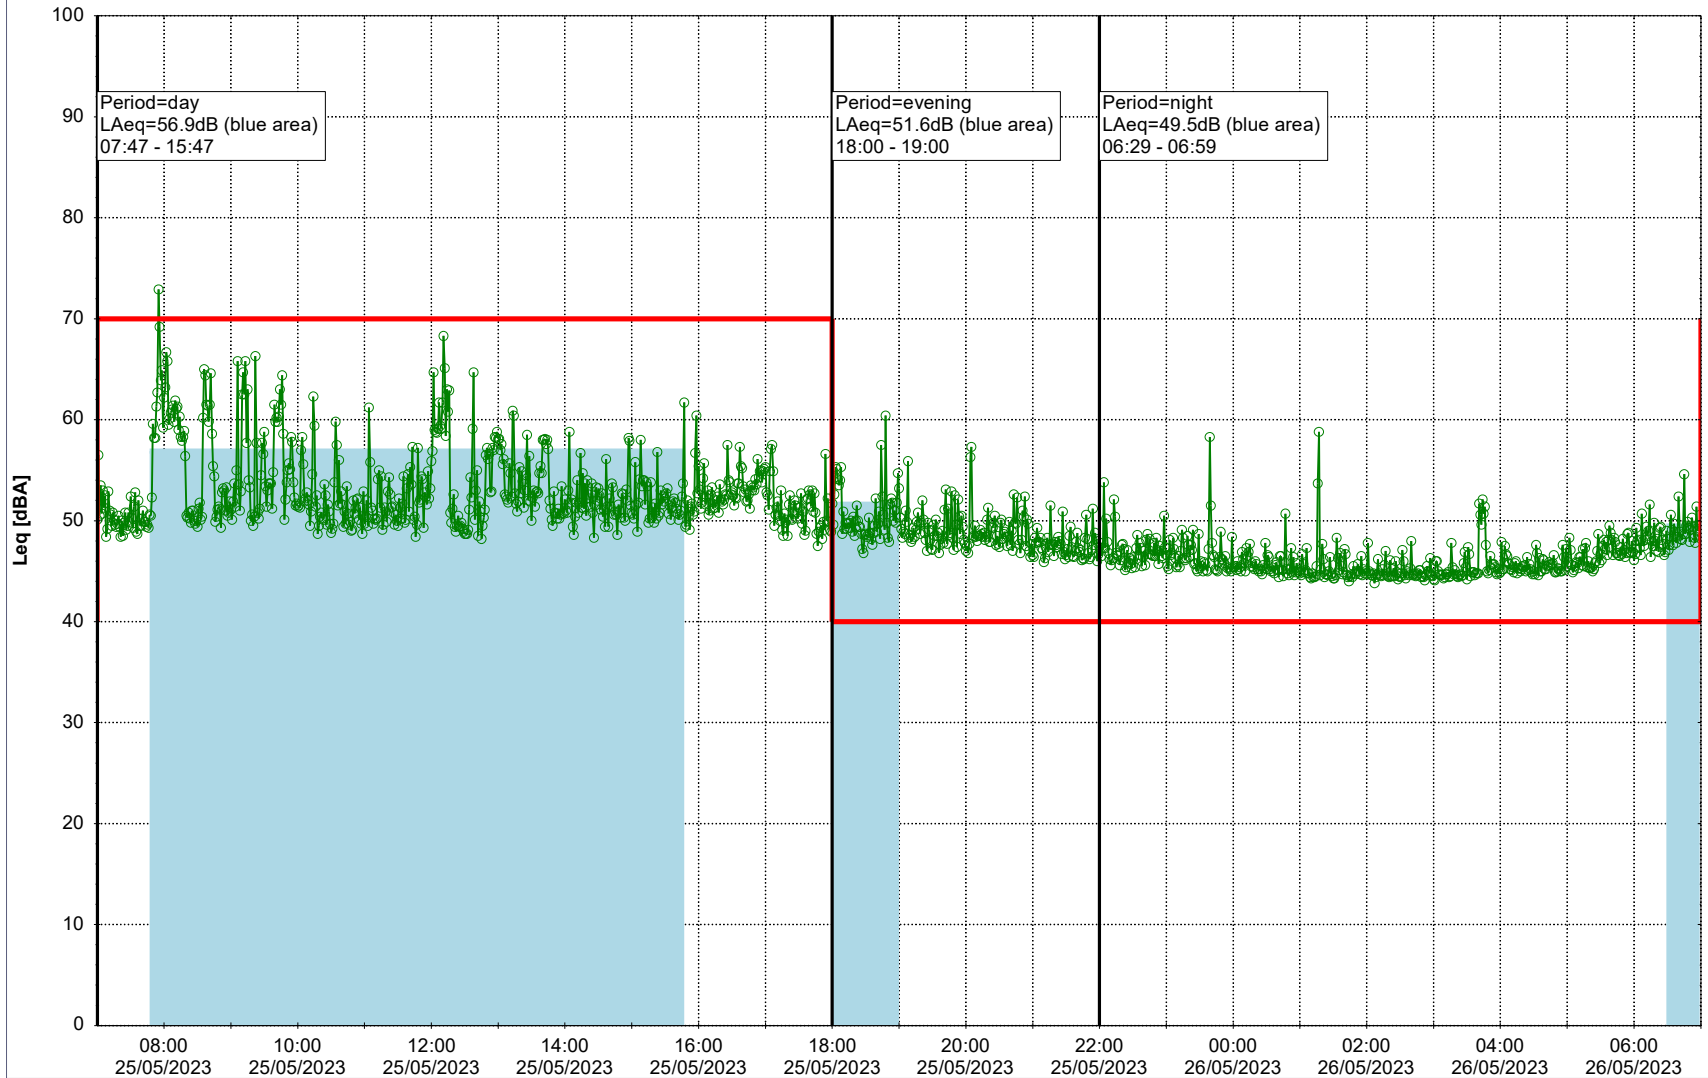

Noise Time Related Diagram

○○○○ MOP_NS01