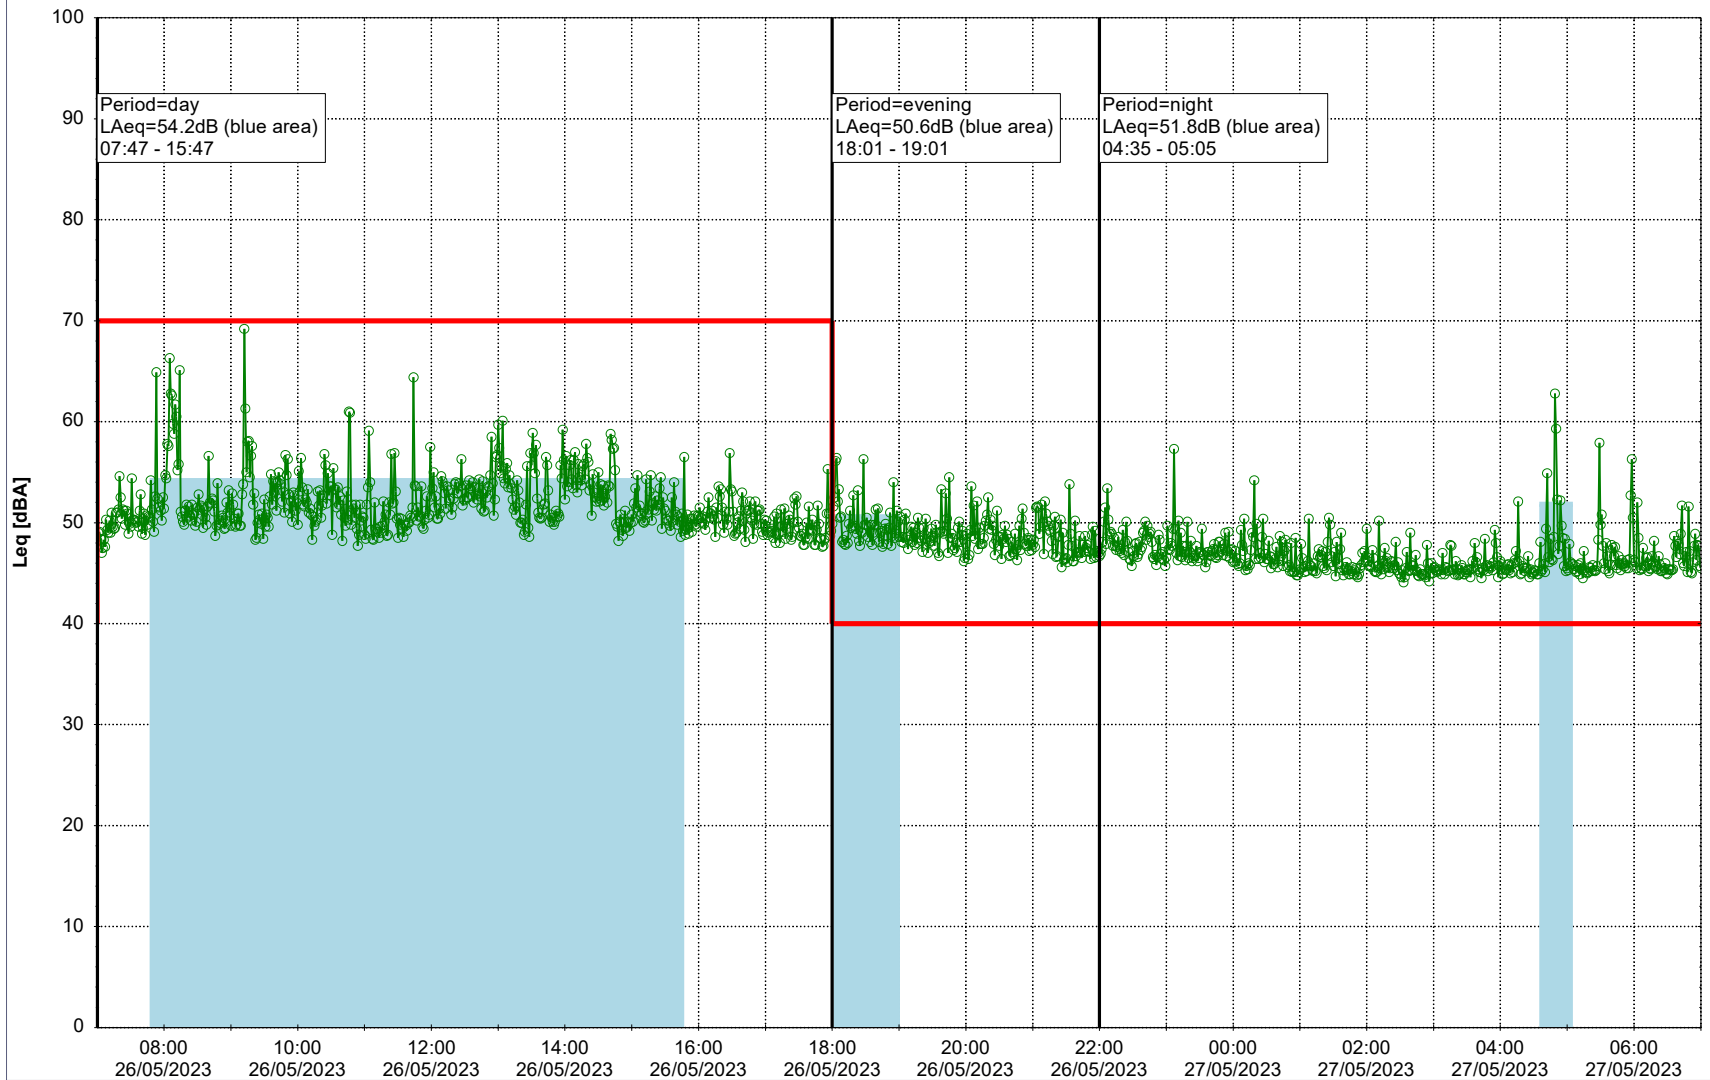

Noise Time Related Diagram

○○○○ MOP_NS01