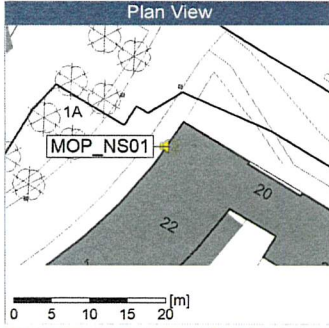

Project: Kronos Sydhavnen
Construction: Mozarts Plads
Location: N-V

Noise Time Related Diagram

28/09/2019
29/09/2019

Remarks

...

MOP_NS01