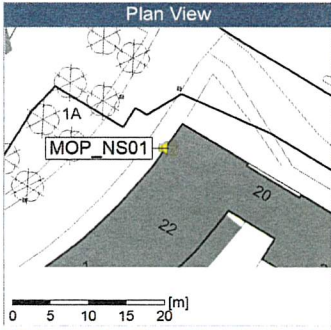

28/09/2019
29/09/2019

Remarks

...

MOP_NS01

Project: Kronos Sydhavnen
Construction: Mozarts Plads
Location: N-V

Noise Time Related Diagram

29/09/2019
30/09/2019

MOP_NS01