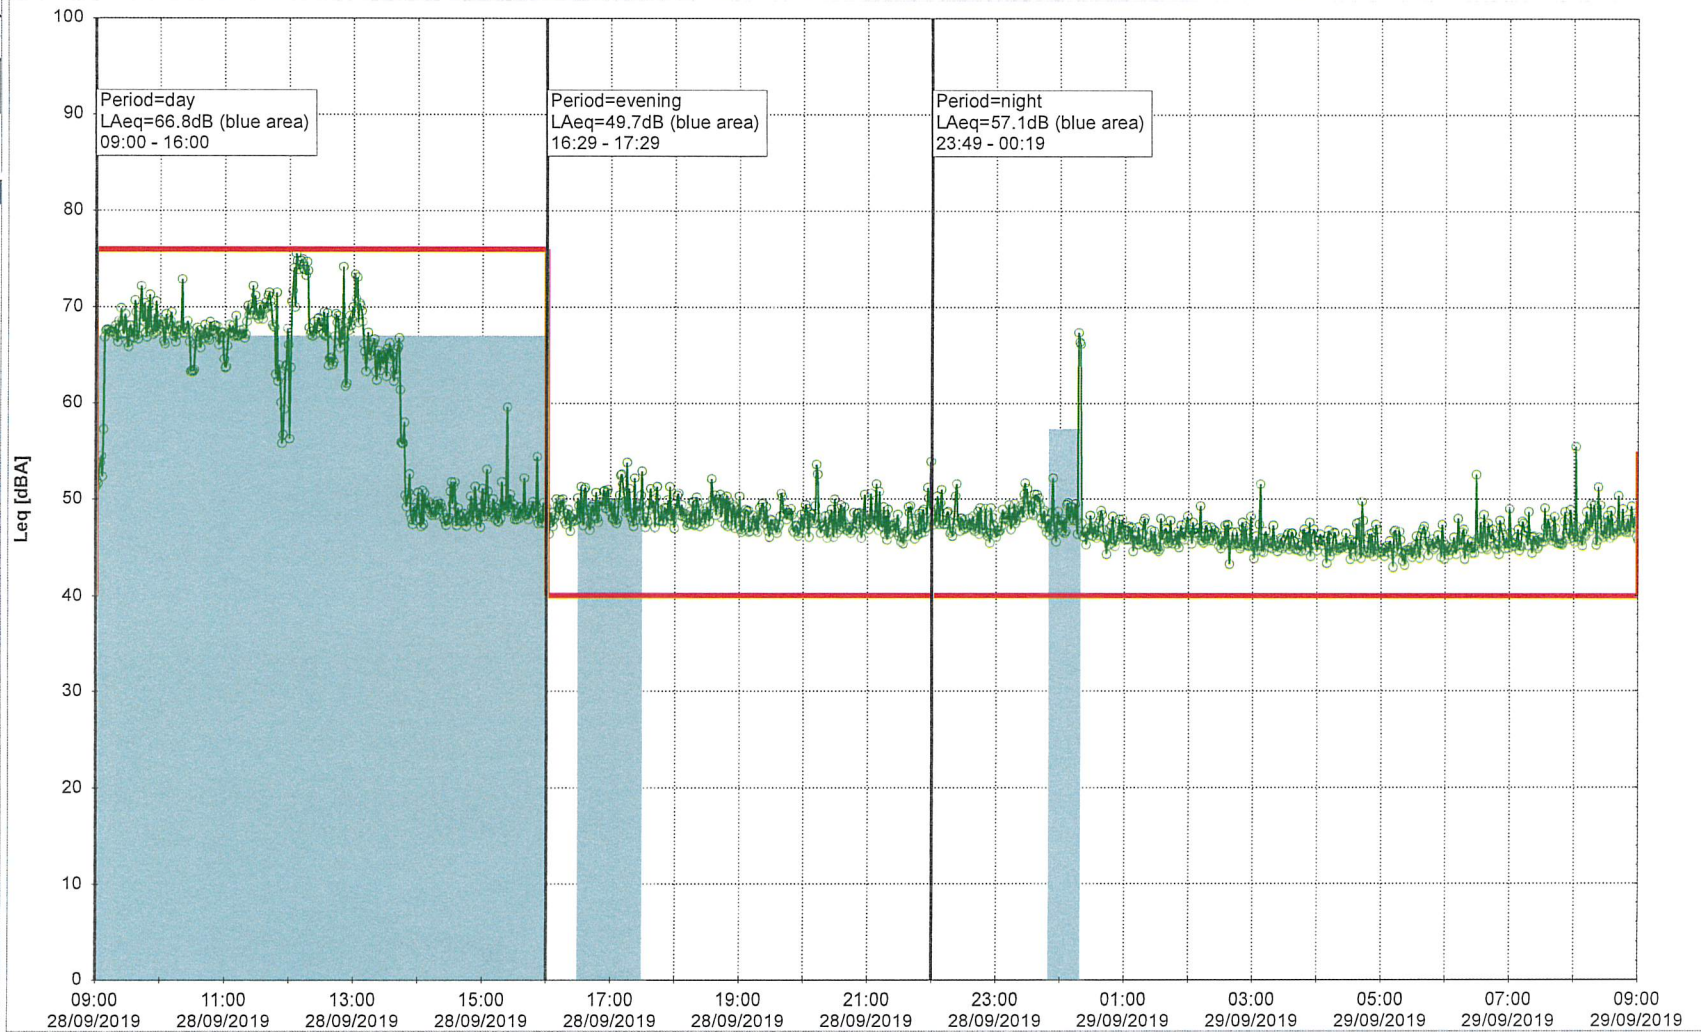

...

Project: Kronos Sydhavnen
Construction: Mozarts Plads
Location: N-V

Noise Time Related Diagram

26/09/2019
27/09/2019

MOP_NS01

Project: Kronos Sydhavnen
Construction: Mozarts Plads
Location: N-V

Noise Time Related Diagram

28/09/2019
29/09/2019

Remarks

...

MOP_NS01

Project: Kronos Sydhavnen
Construction: Mozarts Plads
Location: N-V

Noise Time Related Diagram

29/09/2019
30/09/2019

MOP_NS01

Remarks

...

Project: Kronos Sydhavnen
Construction: Mozarts Plads
Location: N-V

30/09/2019
01/10/2019

Noise Time Related Diagram

MOP_NS01