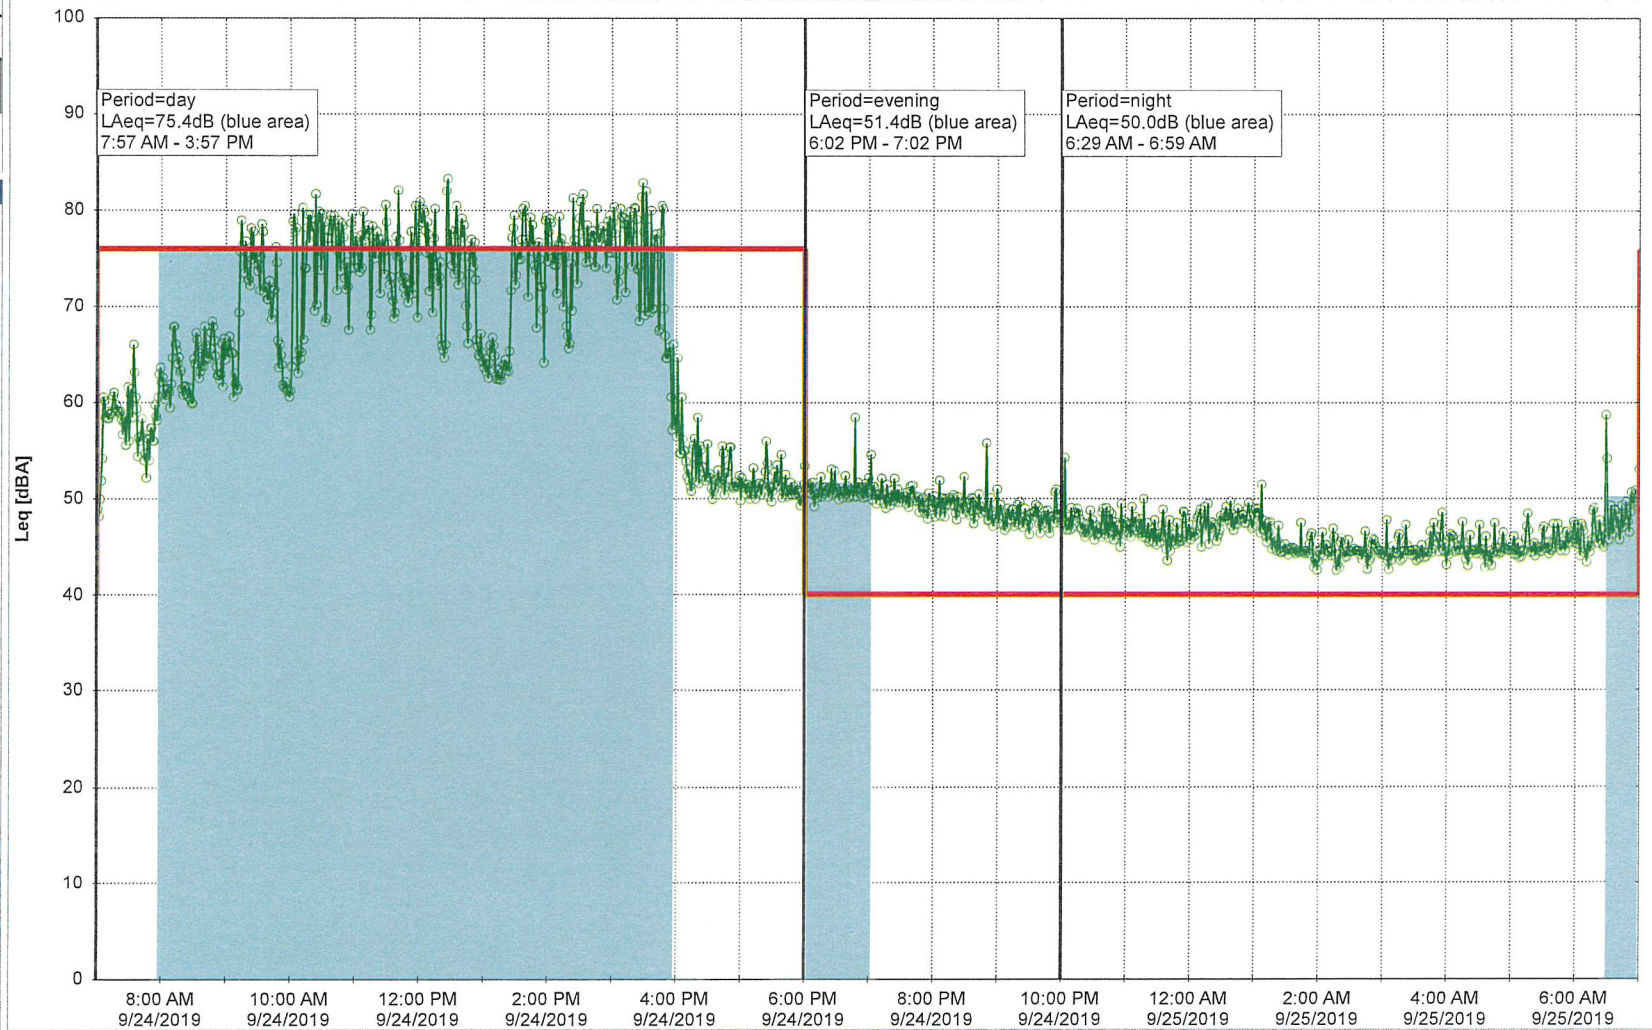

Project: Kronos Sydhavnen
Construction: Mozarts Plads
Location: N-V

Noise Time Related Diagram

9/23/2019
9/24/2019

MOP_NS01

Project: Kronos Sydhavnen
Construction: Mozarts Plads
Location: N-V

9/24/2019
9/25/2019

Noise Time Related Diagram

Remarks

MOP_NS01

Project: Kronos Sydhavnen
Construction: Mozarts Plads
Location: N-V

Noise Time Related Diagram

25/09/2019
26/09/2019

MOP_NS01

Remarks

...

Project: Kronos Sydhavnen
Construction: Mozarts Plads
Location: N-V

Noise Time Related Diagram

26/09/2019
27/09/2019

MOP_NS01

Project: Kronos Sydhavnen
Construction: Mozarts Plads
Location: N-V

Noise Time Related Diagram

Remarks

...

Project: Kronos Sydhavnen
Construction: Mozarts Plads
Location: N-V

30/09/2019
01/10/2019

Noise Time Related Diagram

MOP_NS01