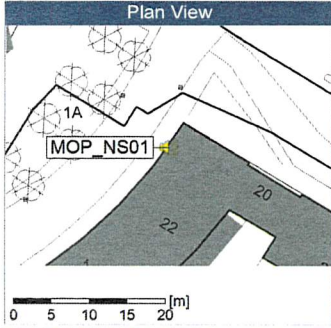

...

Project: Kronos Sydhavnen
Construction: Mozarts Plads
Location: N-V

Noise Time Related Diagram

26/09/2019
27/09/2019

MOP_NS01

Project: Kronos Sydhavnen
Construction: Mozarts Plads
Location: N-V

Noise Time Related Diagram