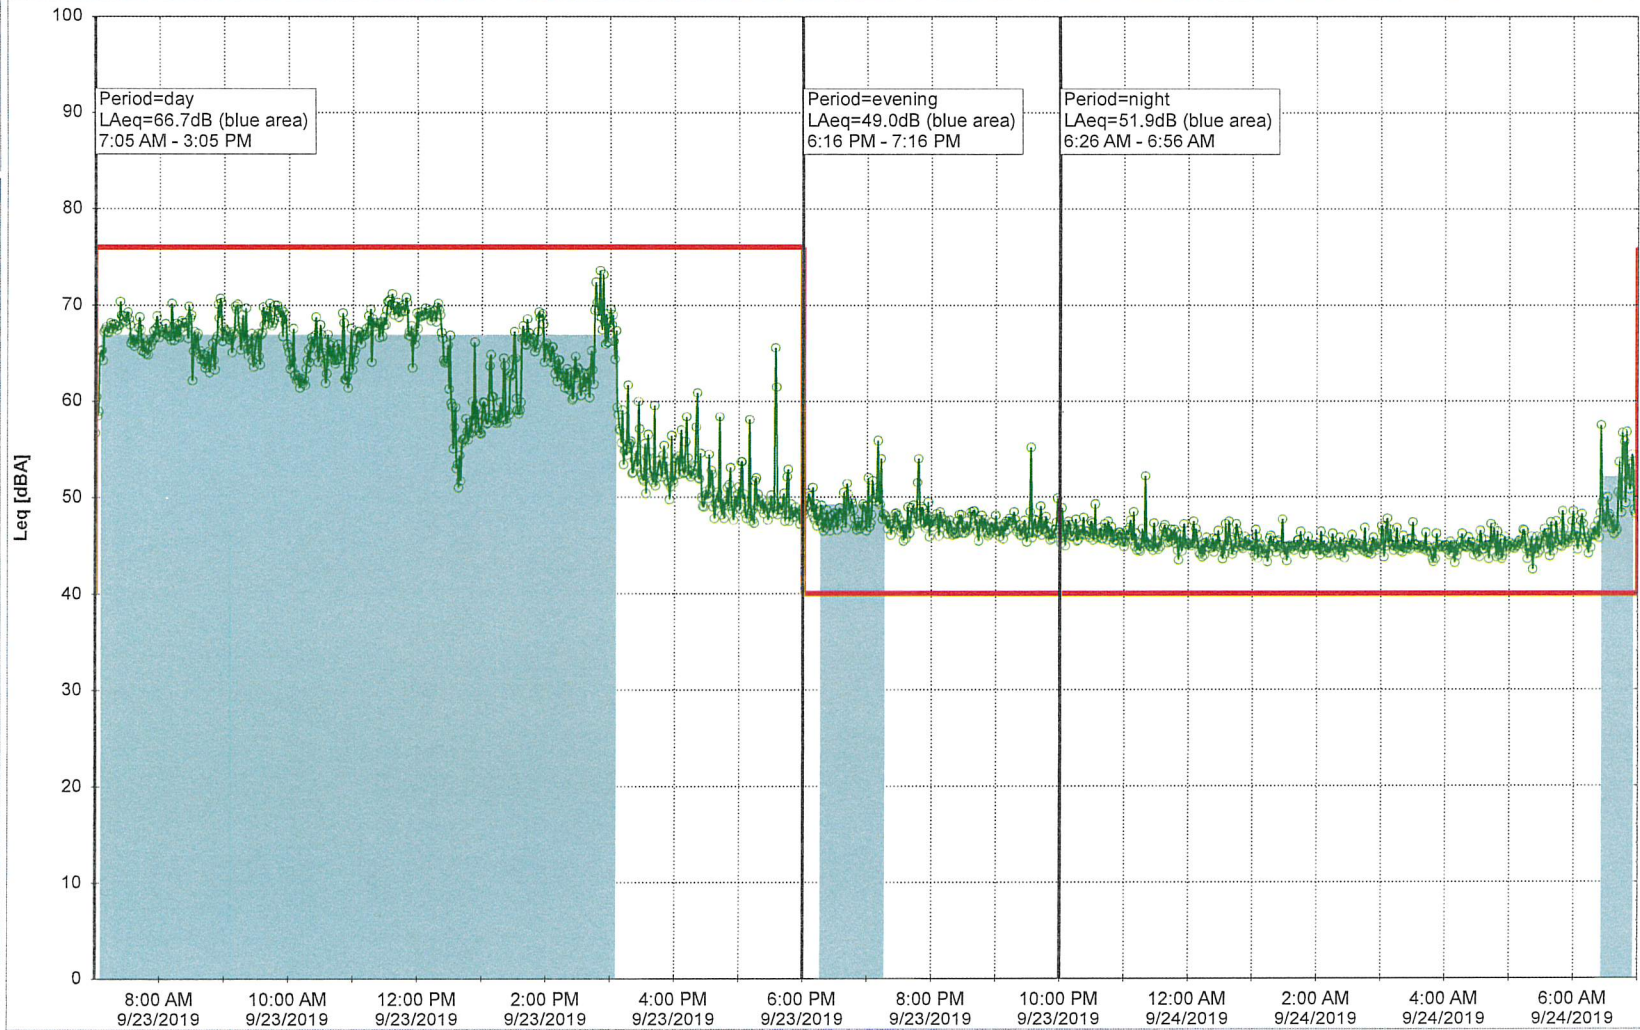

Project: Kronos Sydhavnen
Construction: Mozarts Plads
Location: N-V

Noise Time Related Diagram

9/23/2019
9/24/2019

MOP_NS01

Project: Kronos Sydhavnen
Construction: Mozarts Plads
Location: N-V

9/24/2019
9/25/2019

Noise Time Related Diagram

Remarks

MOP_NS01

Project: Kronos Sydhavnen
Construction: Mozarts Plads
Location: N-V

Noise Time Related Diagram

25/09/2019
26/09/2019

MOP_NS01

Remarks

...

Project: Kronos Sydhavnen
Construction: Mozarts Plads
Location: N-V

Noise Time Related Diagram

26/09/2019
27/09/2019

MOP_NS01

Project: Kronos Sydhavnen
Construction: Mozarts Plads
Location: N-V

Noise Time Related Diagram

Remarks

...

Project: Kronos Sydhavnen
Construction: Mozarts Plads
Location: N-V

30/09/2019
01/10/2019

Noise Time Related Diagram

MOP_NS01