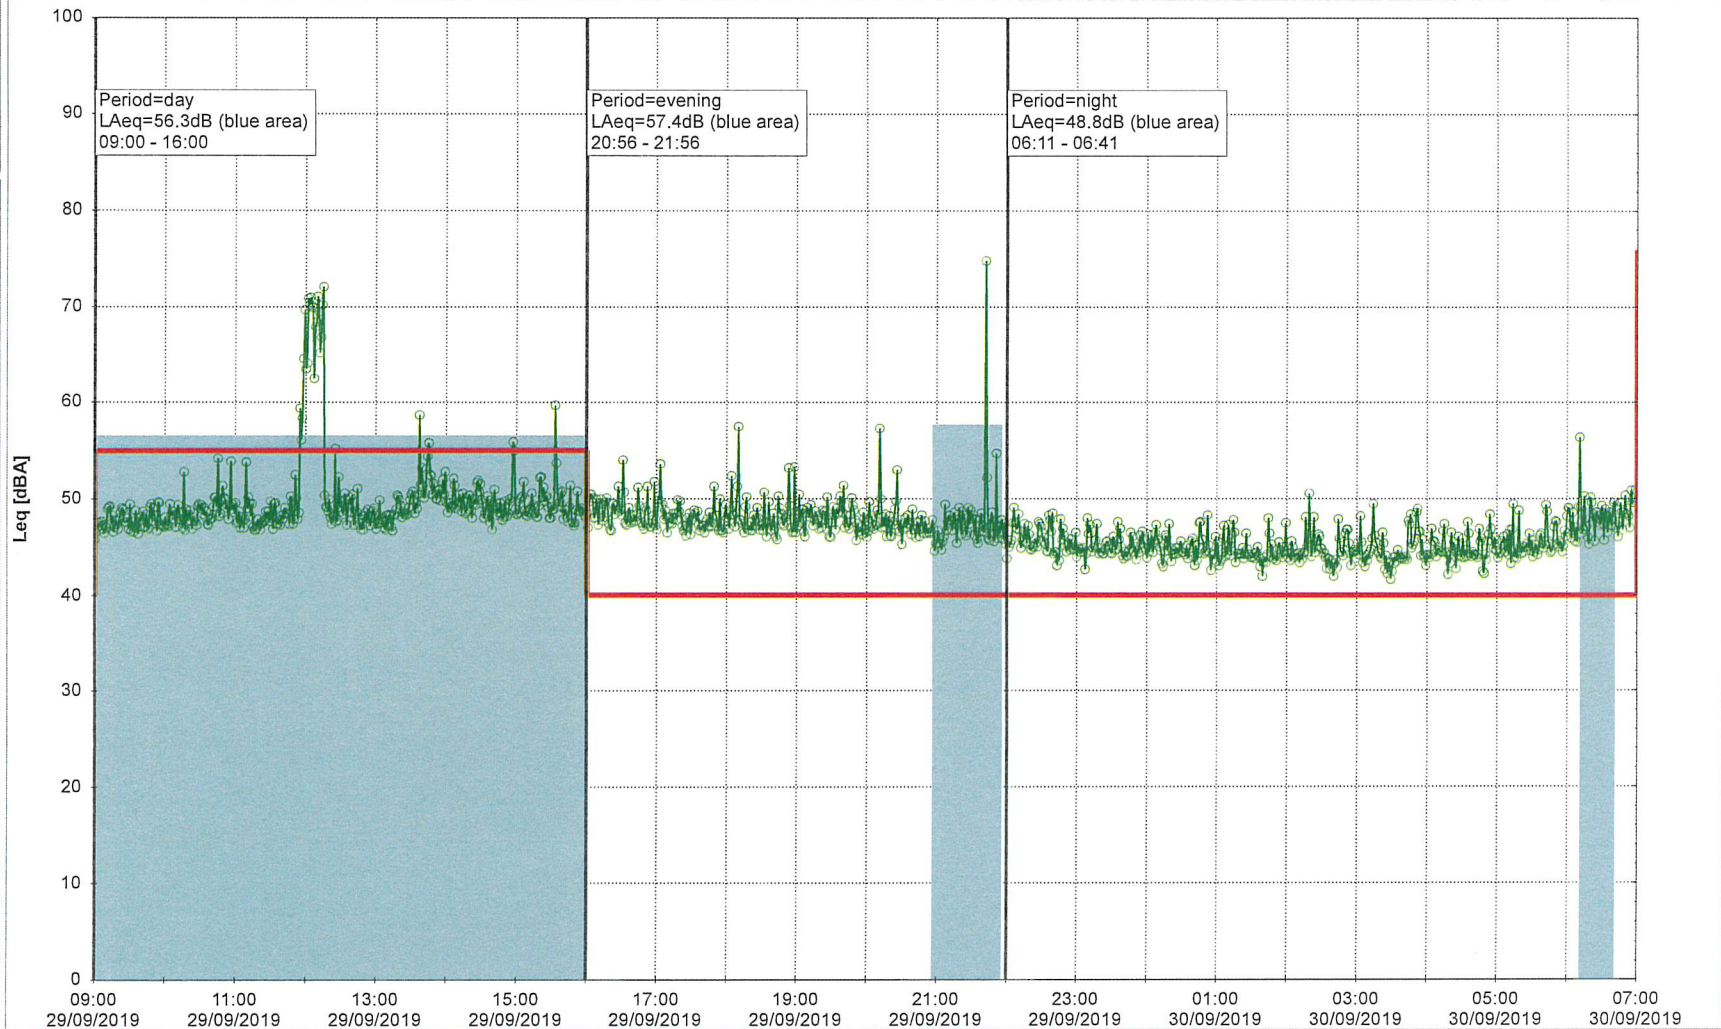

28/09/2019
29/09/2019

Remarks

...

MOP_NS01

Project: Kronos Sydhavnen
Construction: Mozarts Plads
Location: N-V

Noise Time Related Diagram

29/09/2019
30/09/2019

MOP_NS01

Remarks

...

Project: Kronos Sydhavnen
Construction: Mozarts Plads
Location: N-V

30/09/2019
01/10/2019

Noise Time Related Diagram

MOP_NS01