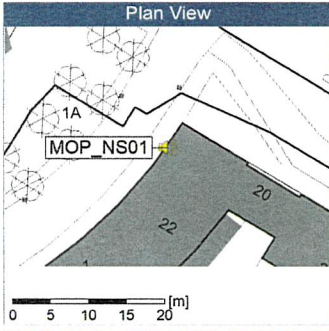

Project: Kronos Sydhavnen
Construction: Mozarts Plads
Location: N-V

Noise Time Related Diagram

9/23/2019
9/24/2019

MOP_NS01

Project: Kronos Sydhavnen
Construction: Mozarts Plads
Location: N-V

9/24/2019
9/25/2019