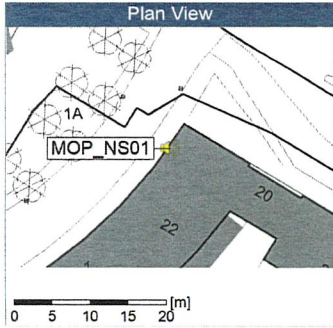

Noise Time Related Diagram

Remarks

MOP_NS01

Project: Kronos Sydhavnen
Construction: Mozarts Plads
Location: N-V

Noise Time Related Diagram

25/09/2019
26/09/2019

MOP_NS01

Remarks