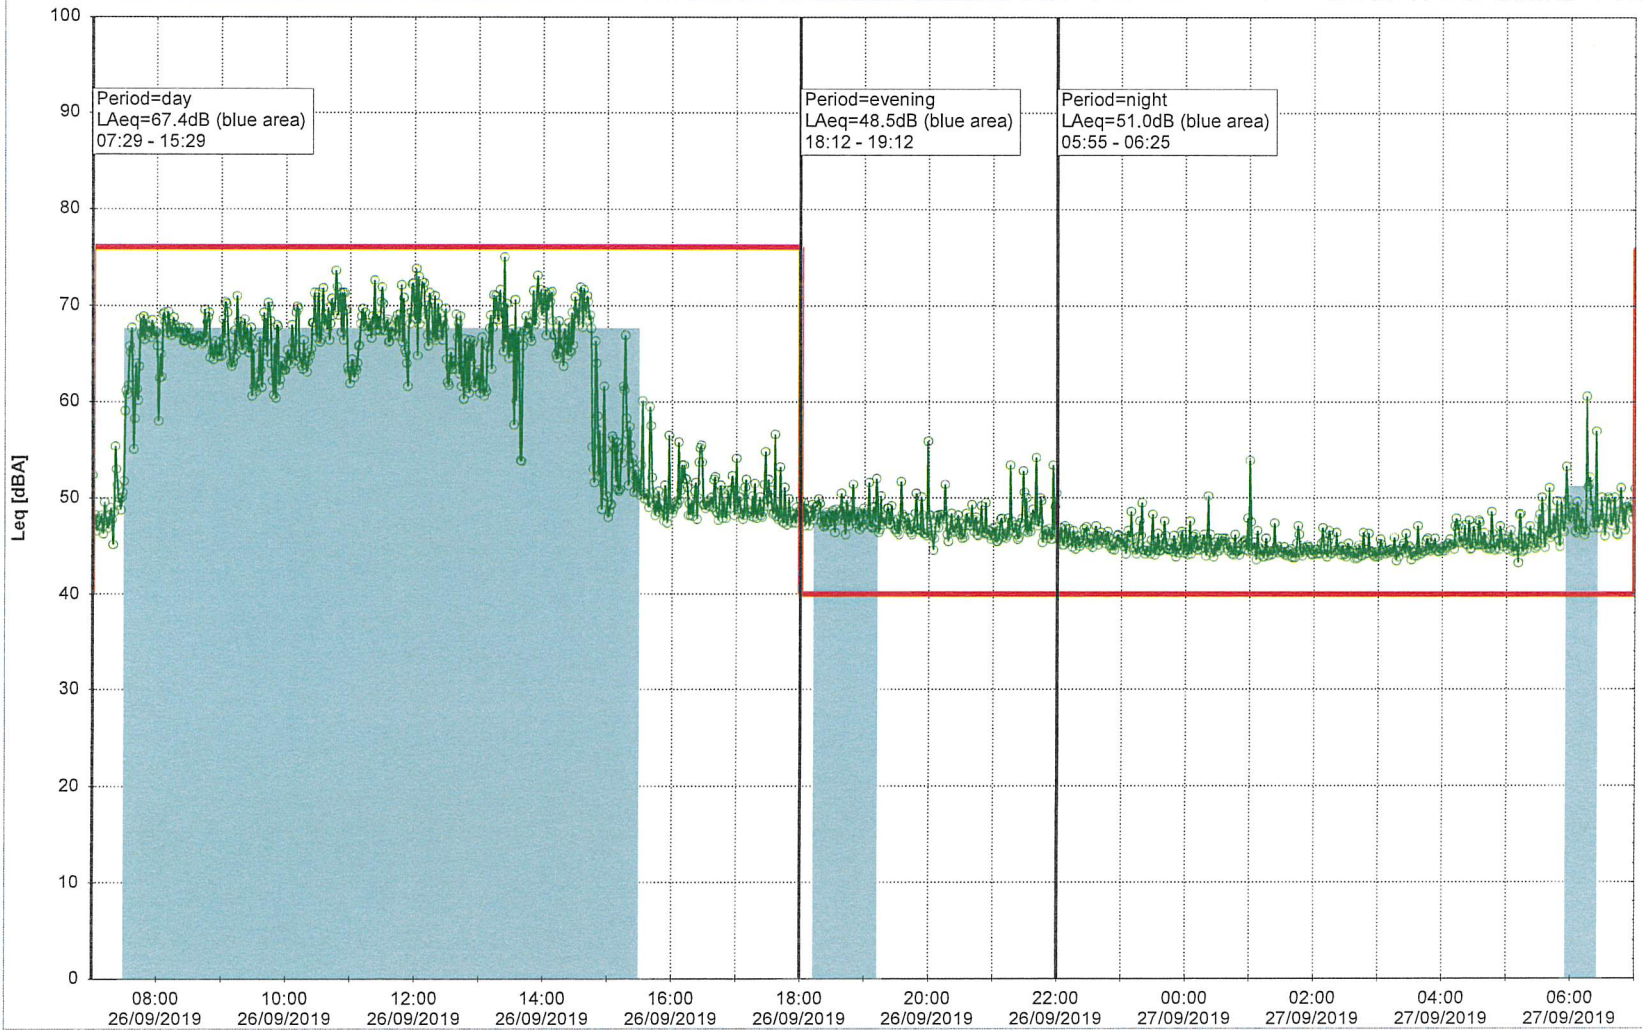

...

Project: Kronos Sydhavnen
Construction: Mozarts Plads
Location: N-V

Noise Time Related Diagram

26/09/2019
27/09/2019

MOP_NS01

Project: Kronos Sydhavnen
Construction: Mozarts Plads
Location: N-V

Noise Time Related Diagram

Remarks

...

Project: Kronos Sydhavnen
Construction: Mozarts Plads
Location: N-V

30/09/2019
01/10/2019

Noise Time Related Diagram

MOP_NS01