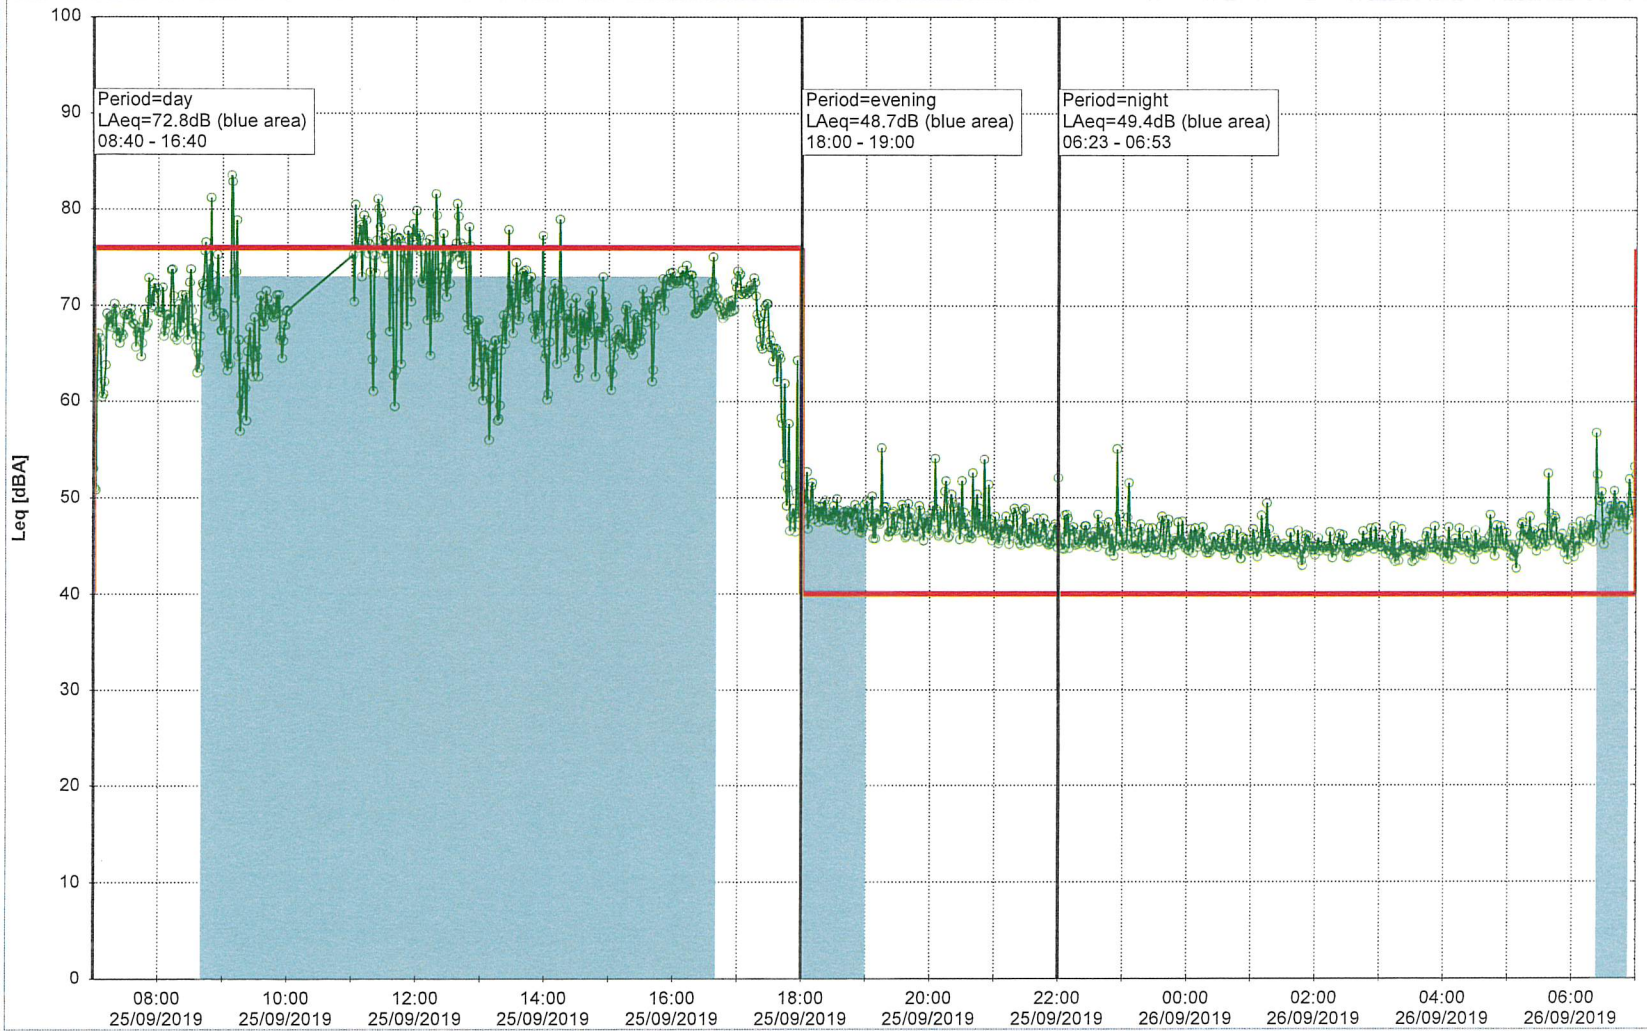

Noise Time Related Diagram

Remarks

MOP_NS01

Project: Kronos Sydhavnen
Construction: Mozarts Plads
Location: N-V

Noise Time Related Diagram

25/09/2019
26/09/2019

MOP_NS01

Remarks

...

Project: Kronos Sydhavnen
Construction: Mozarts Plads
Location: N-V

Noise Time Related Diagram

26/09/2019
27/09/2019

MOP_NS01

Project: Kronos Sydhavnen
Construction: Mozarts Plads
Location: N-V

Noise Time Related Diagram

28/09/2019
29/09/2019

Remarks

...

MOP_NS01

Project: Kronos Sydhavnen
Construction: Mozarts Plads
Location: N-V

Noise Time Related Diagram

29/09/2019
30/09/2019

MOP_NS01

Remarks

...

Project: Kronos Sydhavnen
Construction: Mozarts Plads
Location: N-V

30/09/2019
01/10/2019

Noise Time Related Diagram

MOP_NS01