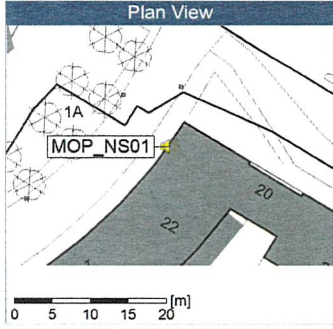

Project: Kronos Sydhavnen
Construction: Mozarts Plads
Location: N-V

9/24/2019
9/25/2019

Noise Time Related Diagram

Remarks

MOP_NS01