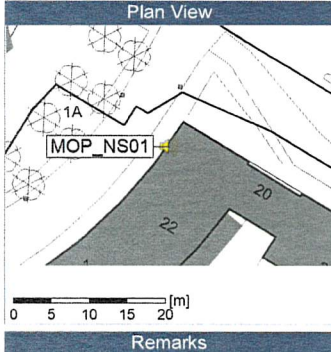

Remarks

...

Project: Kronos Sydhavnen
Construction: Mozarts Plads
Location: N-V

30/09/2019
01/10/2019

Noise Time Related Diagram

MOP_NS01