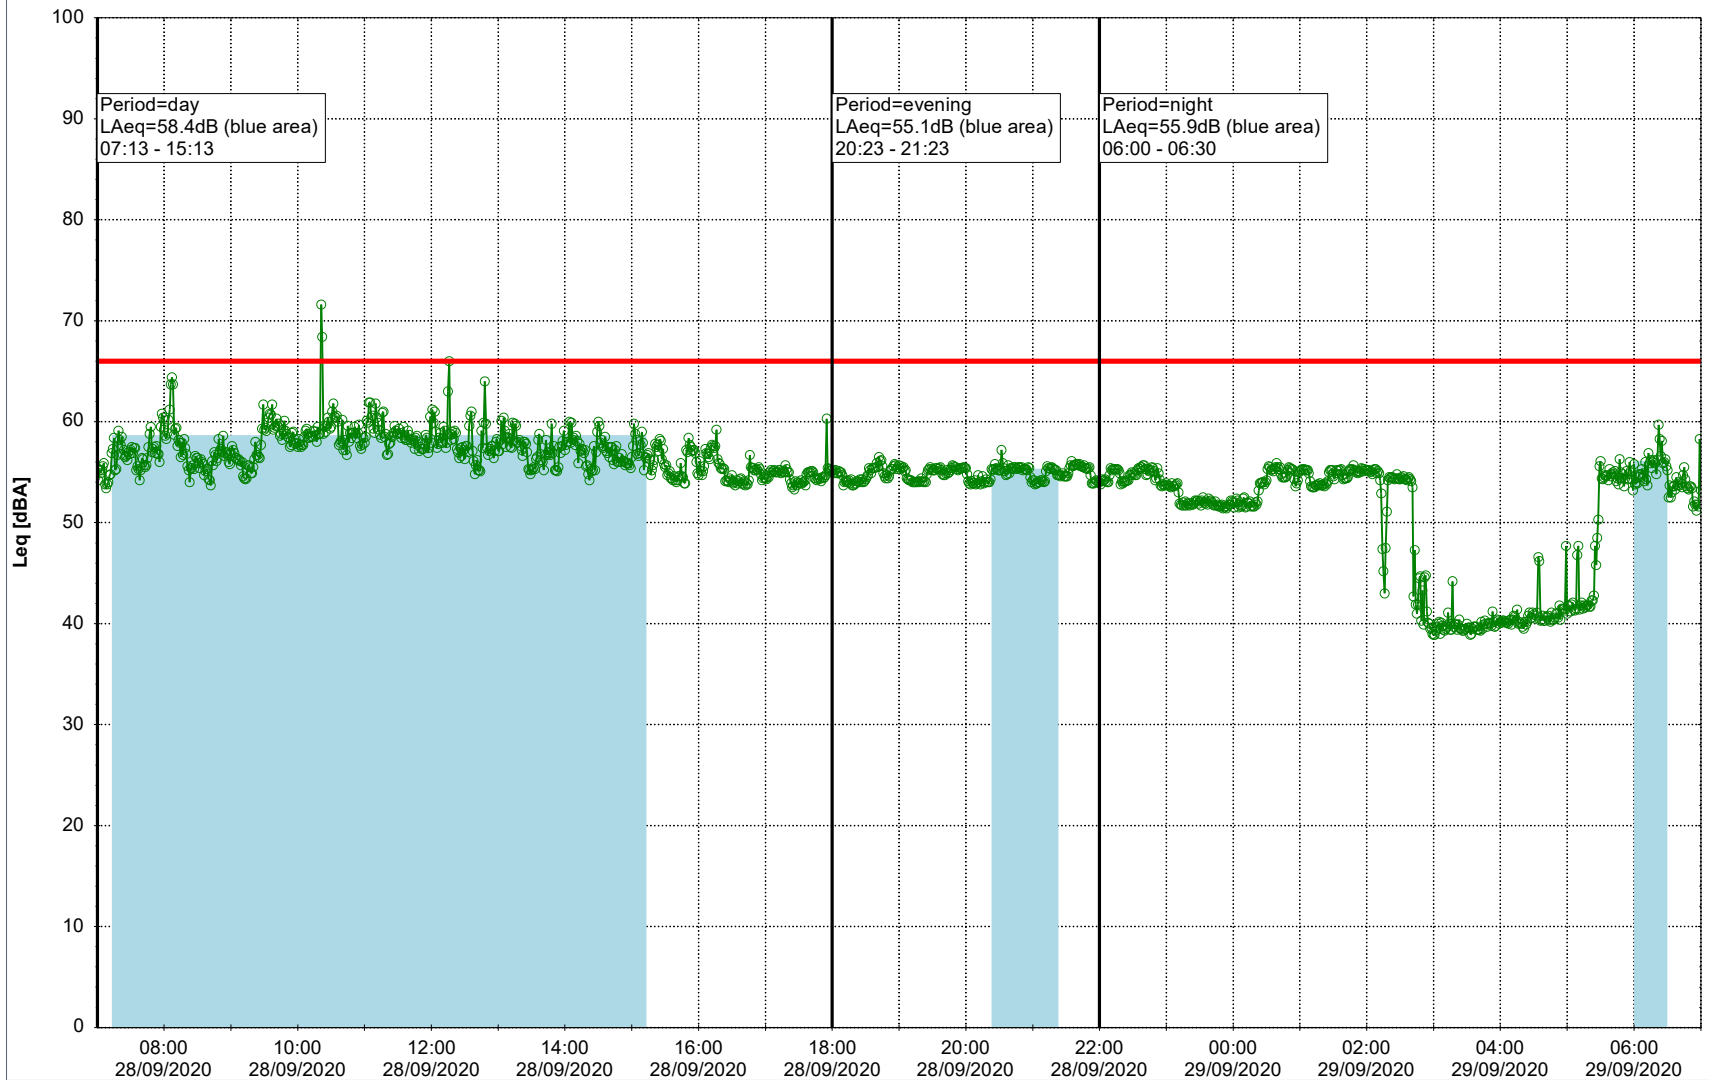

Project: Kronos Sydhavnen
Construction: Enghave Brygge
Location: N-V

Plan View

Remarks

...

Noise Time Related Diagram

28/09/2020
29/09/2020

○○○ EBR-OVK_NS02

Project: Kronos Sydhavnen
Construction: Enghave Brygge
Location: N-V

Plan View

Remarks

- Ørsted Værket

Noise Time Related Diagram

29/09/2020
30/09/2020

○○○○ EBR-OVK_NS02

Project: Kronos Sydhavnen
Construction: Enghave Brygge
Location: N-V

Plan View

Remarks

- Ørsted Værket

Noise Time Related Diagram

30/09/2020
01/10/2020

○○○ EBR-OVK_NS02

Project: Kronos Sydhavnen
Construction: Enghave Brygge
Location: N-V

Plan View

Remarks

- Ørsted Værket

Noise Time Related Diagram

01/10/2020
02/10/2020

○○○ EBR-OVK_NS02

Project: Kronos Sydhavnen
Construction: Enghave Brygge
Location: N-V

Plan View

Remarks

- Ørsted Værket