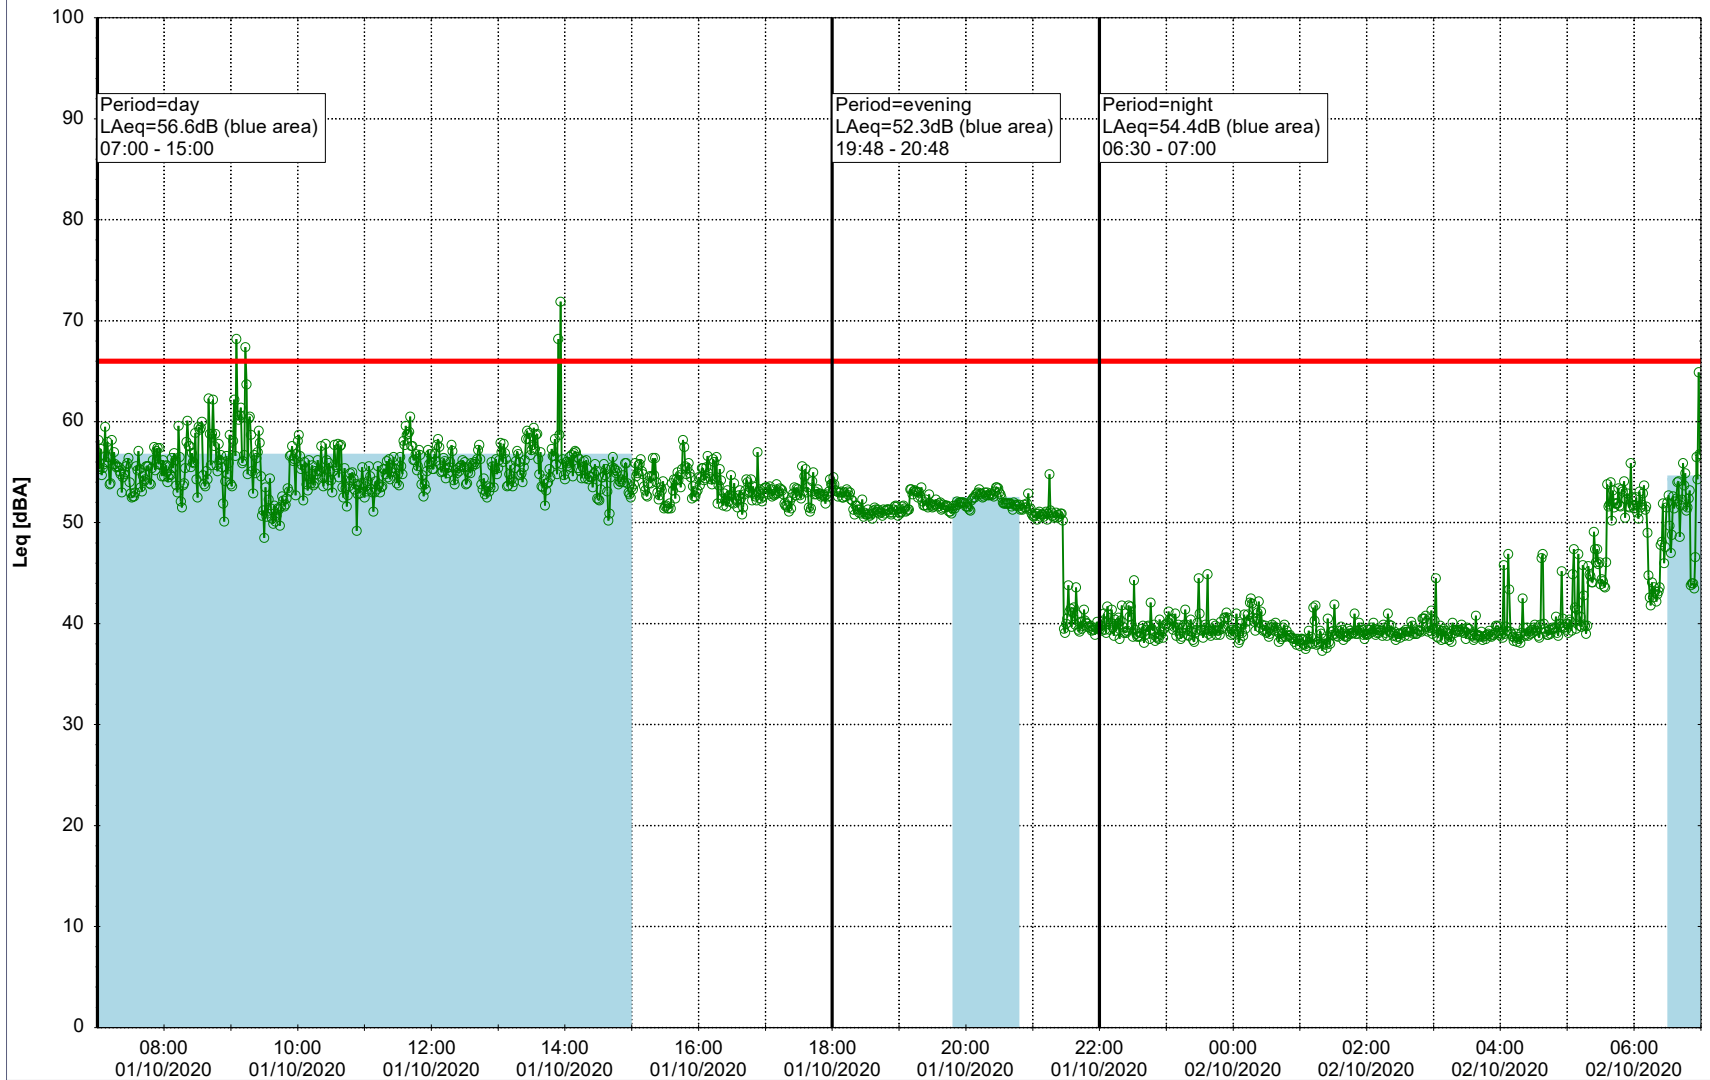

Remarks

- Ørsted Værket

Noise Time Related Diagram

30/09/2020
01/10/2020

○○○ EBR-OVK_NS02

Project: Kronos Sydhavnen
Construction: Enghave Brygge
Location: N-V

Plan View

Remarks

- Ørsted Værket

Noise Time Related Diagram

01/10/2020
02/10/2020

○○○ EBR-OVK_NS02

Project: Kronos Sydhavnen
Construction: Enghave Brygge
Location: N-V

Plan View

Remarks

- Ørsted Værket

Noise Time Related Diagram

02/10/2020
03/10/2020

○○○ EBR-OVK_NS02

Project: Kronos Sydhavnen
Construction: Enghave Brygge
Location: N-V

Plan View

Remarks

- Ørsted Værket

Noise Time Related Diagram

03/10/2020
04/10/2020

○○○ EBR-OVK_NS02

Project: Kronos Sydhavnen
Construction: Enghave Brygge
Location: N-V

Plan View

Remarks

- Ørsted Værket

Noise Time Related Diagram

04/10/2020
05/10/2020