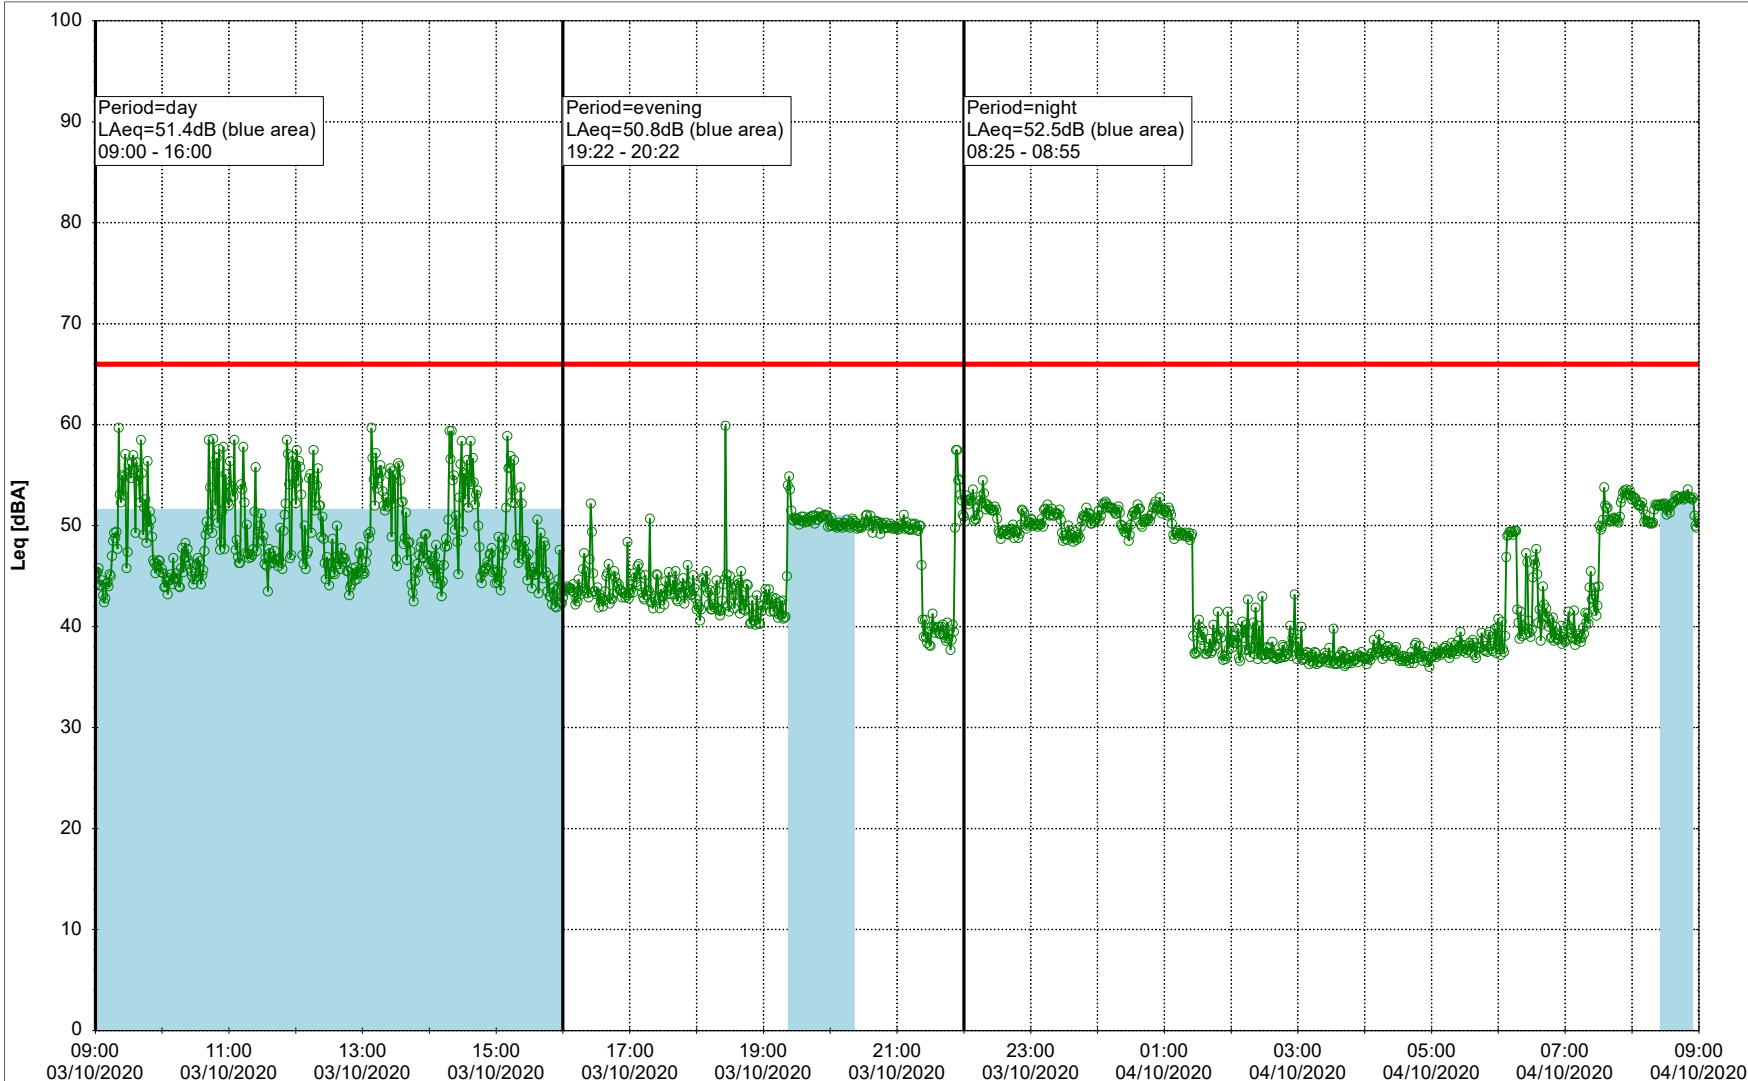

- Ørsted Værket

Noise Time Related Diagram

01/10/2020
02/10/2020

○○○ EBR-OVK_NS02

Project: Kronos Sydhavnen
Construction: Enghave Brygge
Location: N-V

Plan View

Remarks

- Ørsted Værket

Noise Time Related Diagram

02/10/2020
03/10/2020

○○○ EBR-OVK_NS02

Project: Kronos Sydhavnen
Construction: Enghave Brygge
Location: N-V

Plan View

Remarks

- Ørsted Værket

Noise Time Related Diagram

03/10/2020
04/10/2020

○○○ EBR-OVK_NS02

Project: Kronos Sydhavnen
Construction: Enghave Brygge
Location: N-V

Plan View

Remarks

- Ørsted Værket

Noise Time Related Diagram

04/10/2020
05/10/2020