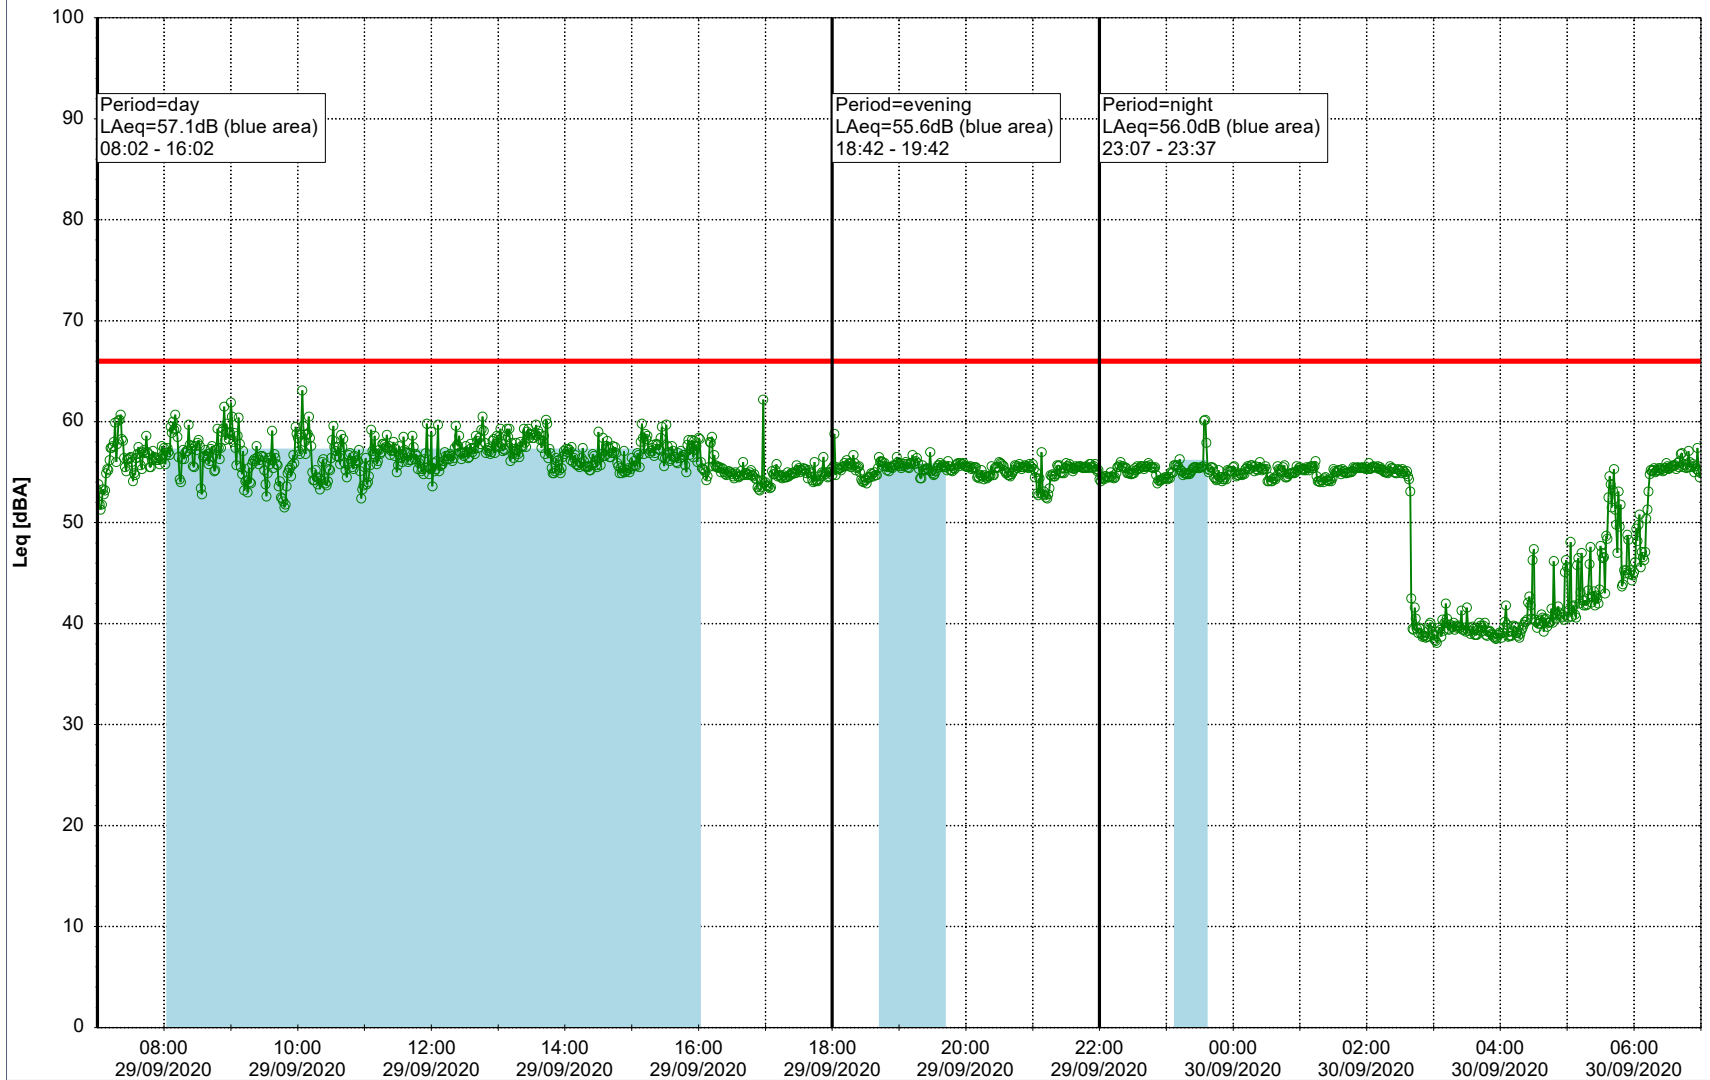

Project: Kronos Sydhavnen
Construction: Enghave Brygge
Location: N-V

Plan View

Remarks

...

Noise Time Related Diagram

28/09/2020
29/09/2020

○○○ EBR-OVK_NS02

Project: Kronos Sydhavnen
Construction: Enghave Brygge
Location: N-V

Plan View

Remarks

- Ørsted Værket

Noise Time Related Diagram

29/09/2020
30/09/2020

○○○○ EBR-OVK_NS02

Project: Kronos Sydhavnen
Construction: Enghave Brygge
Location: N-V

Plan View

Remarks

- Ørsted Værket

Noise Time Related Diagram

30/09/2020
01/10/2020

○○○ EBR-OVK_NS02

Project: Kronos Sydhavnen
Construction: Enghave Brygge
Location: N-V

Plan View

Remarks

- Ørsted Værket

Noise Time Related Diagram

01/10/2020
02/10/2020

○○○ EBR-OVK_NS02

Project: Kronos Sydhavnen
Construction: Enghave Brygge
Location: N-V

Plan View

Remarks

- Ørsted Værket