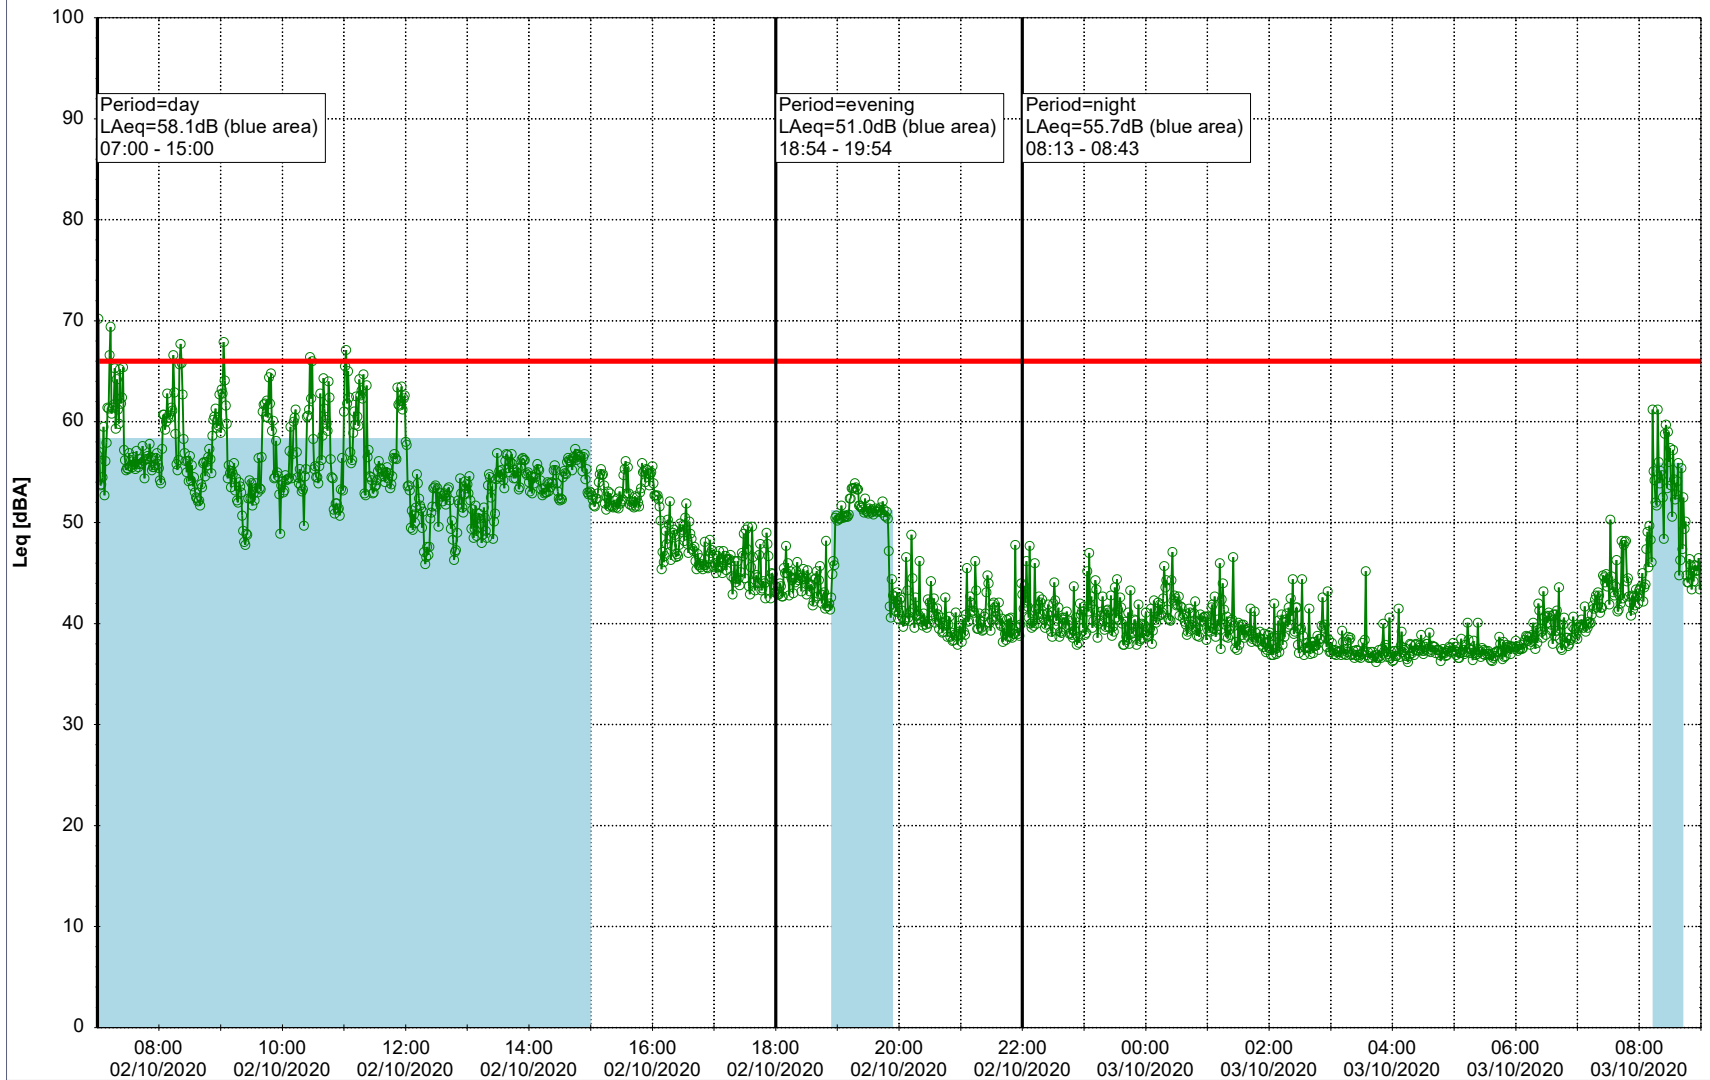

- Ørsted Værket

Noise Time Related Diagram

01/10/2020
02/10/2020

○○○ EBR-OVK_NS02

Project: Kronos Sydhavnen
Construction: Enghave Brygge
Location: N-V

Plan View

Remarks

- Ørsted Værket

Noise Time Related Diagram

02/10/2020
03/10/2020

○○○ EBR-OVK_NS02

Project: Kronos Sydhavnen
Construction: Enghave Brygge
Location: N-V

Plan View

Remarks

- Ørsted Værket

Noise Time Related Diagram

03/10/2020
04/10/2020

○○○ EBR-OVK_NS02

Project: Kronos Sydhavnen
Construction: Enghave Brygge
Location: N-V

Plan View

Remarks

- Ørsted Værket

Noise Time Related Diagram

04/10/2020
05/10/2020