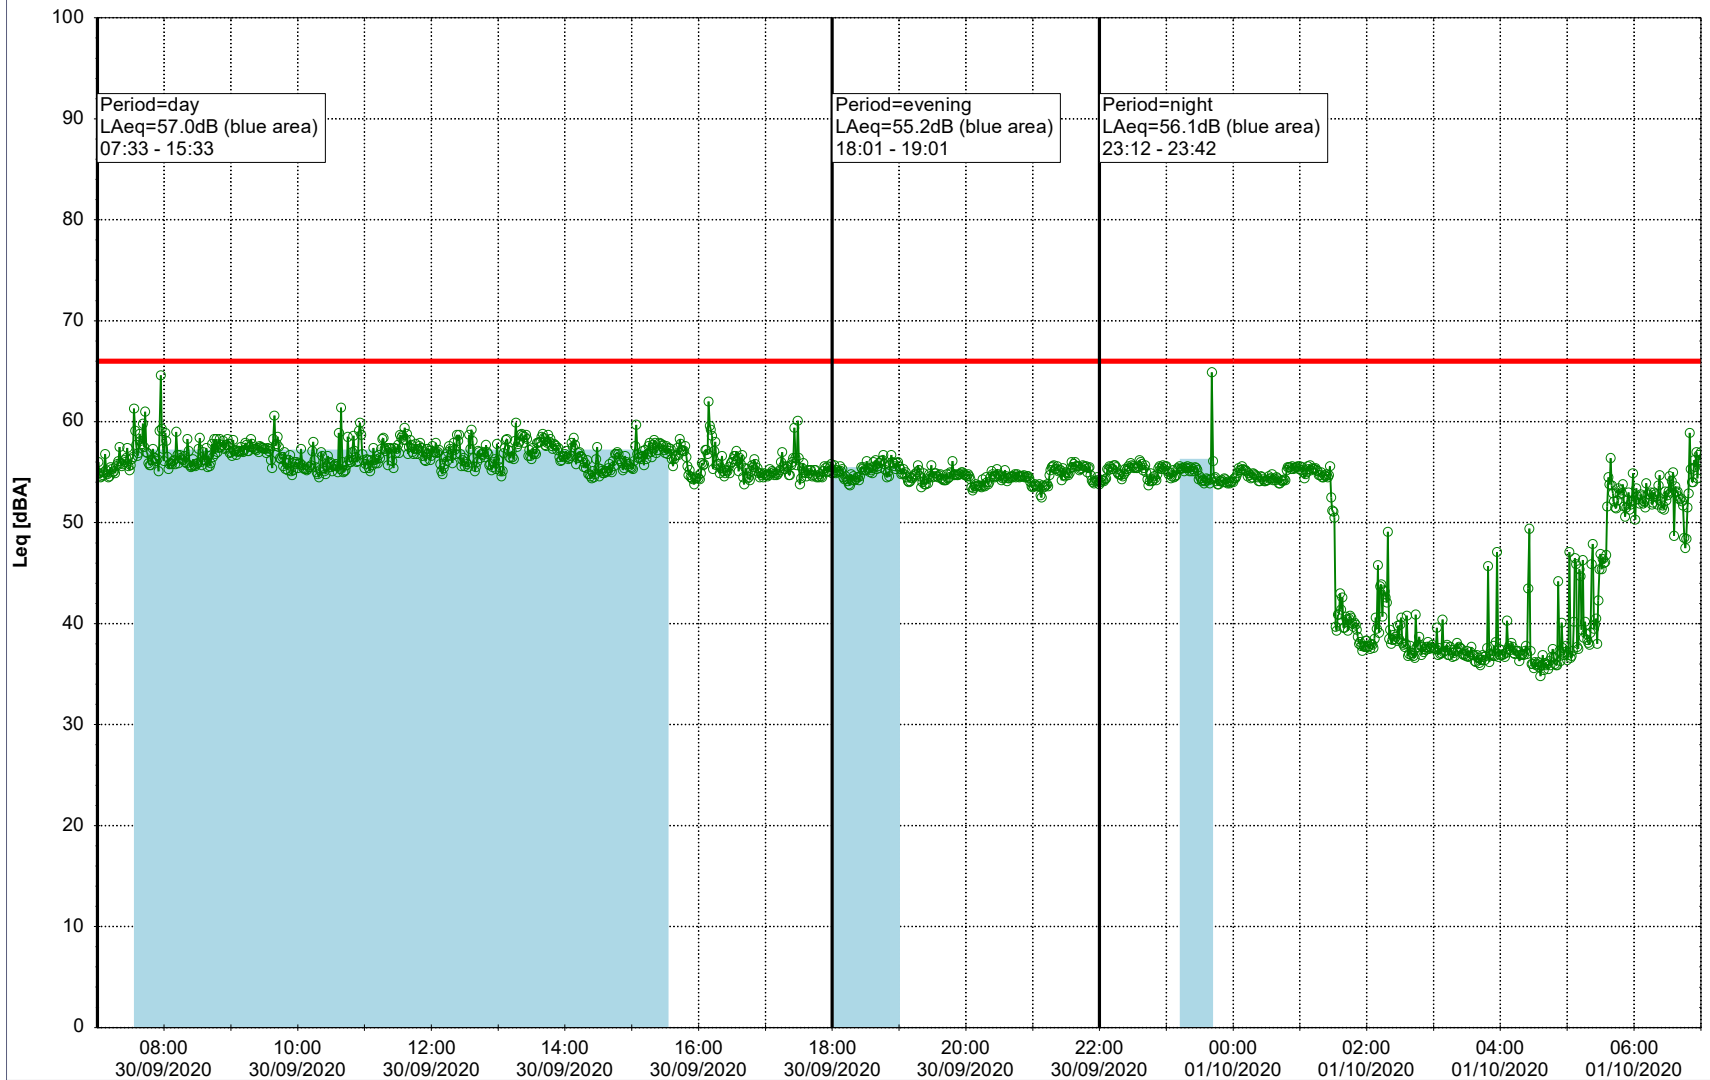

Project: Kronos Sydhavnen
Construction: Enghave Brygge
Location: N-V

Plan View

Remarks

...

Noise Time Related Diagram

28/09/2020
29/09/2020

○○○ EBR-OVK_NS02

Project: Kronos Sydhavnen
Construction: Enghave Brygge
Location: N-V

Plan View

Remarks

- Ørsted Værket

Noise Time Related Diagram

29/09/2020
30/09/2020

○○○○ EBR-OVK_NS02

Project: Kronos Sydhavnen
Construction: Enghave Brygge
Location: N-V

Plan View

Remarks

- Ørsted Værket

Noise Time Related Diagram

30/09/2020
01/10/2020

○○○ EBR-OVK_NS02

Project: Kronos Sydhavnen
Construction: Enghave Brygge
Location: N-V

Plan View

Remarks

- Ørsted Værket

Noise Time Related Diagram

01/10/2020
02/10/2020

○○○ EBR-OVK_NS02

Project: Kronos Sydhavnen
Construction: Enghave Brygge
Location: N-V

Plan View

Remarks

- Ørsted Værket