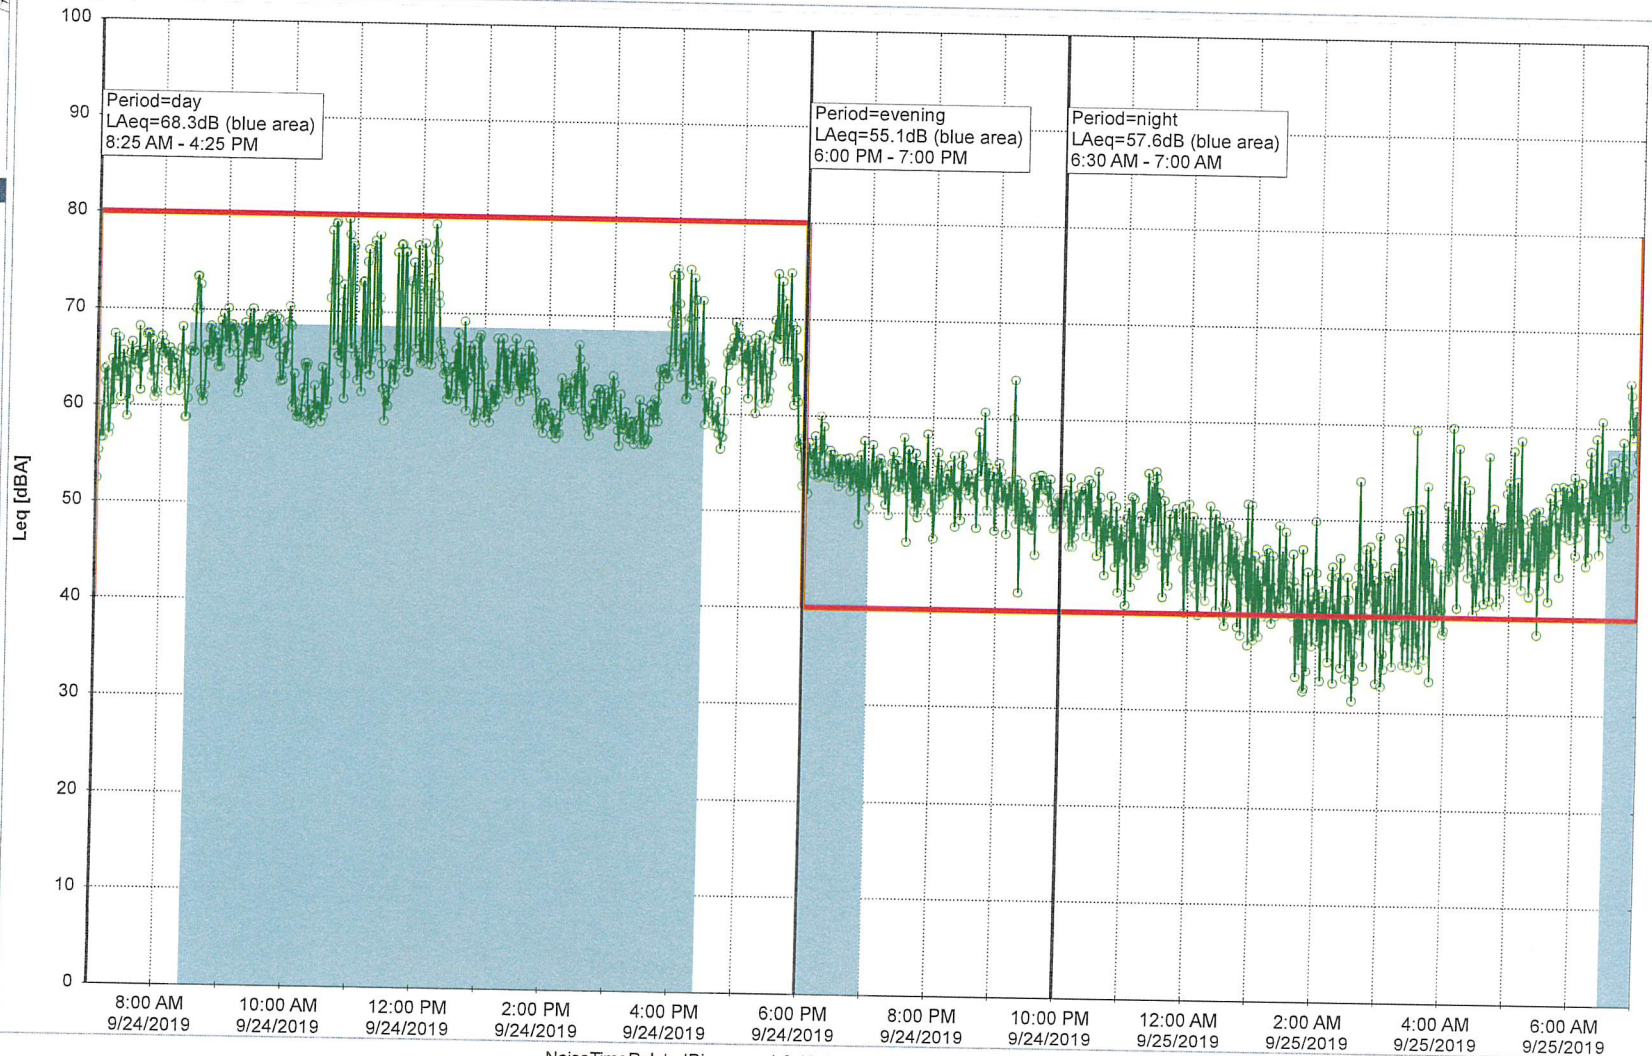

Plan View

Remarks

...

Noise Time Related Diagram

9/24/2019
9/25/2019

HOL_NS01

Project: Kronos Sydhavnen
Construction: Havneholmen
Location: N-V

25/09/2019
26/09/2019

Plan View

Remarks

...

Noise Time Related Diagram

HOL_NS01

Project: Kronos Sydhavnen
Construction: Havneholmen
Location: N-V

Plan View

Remarks