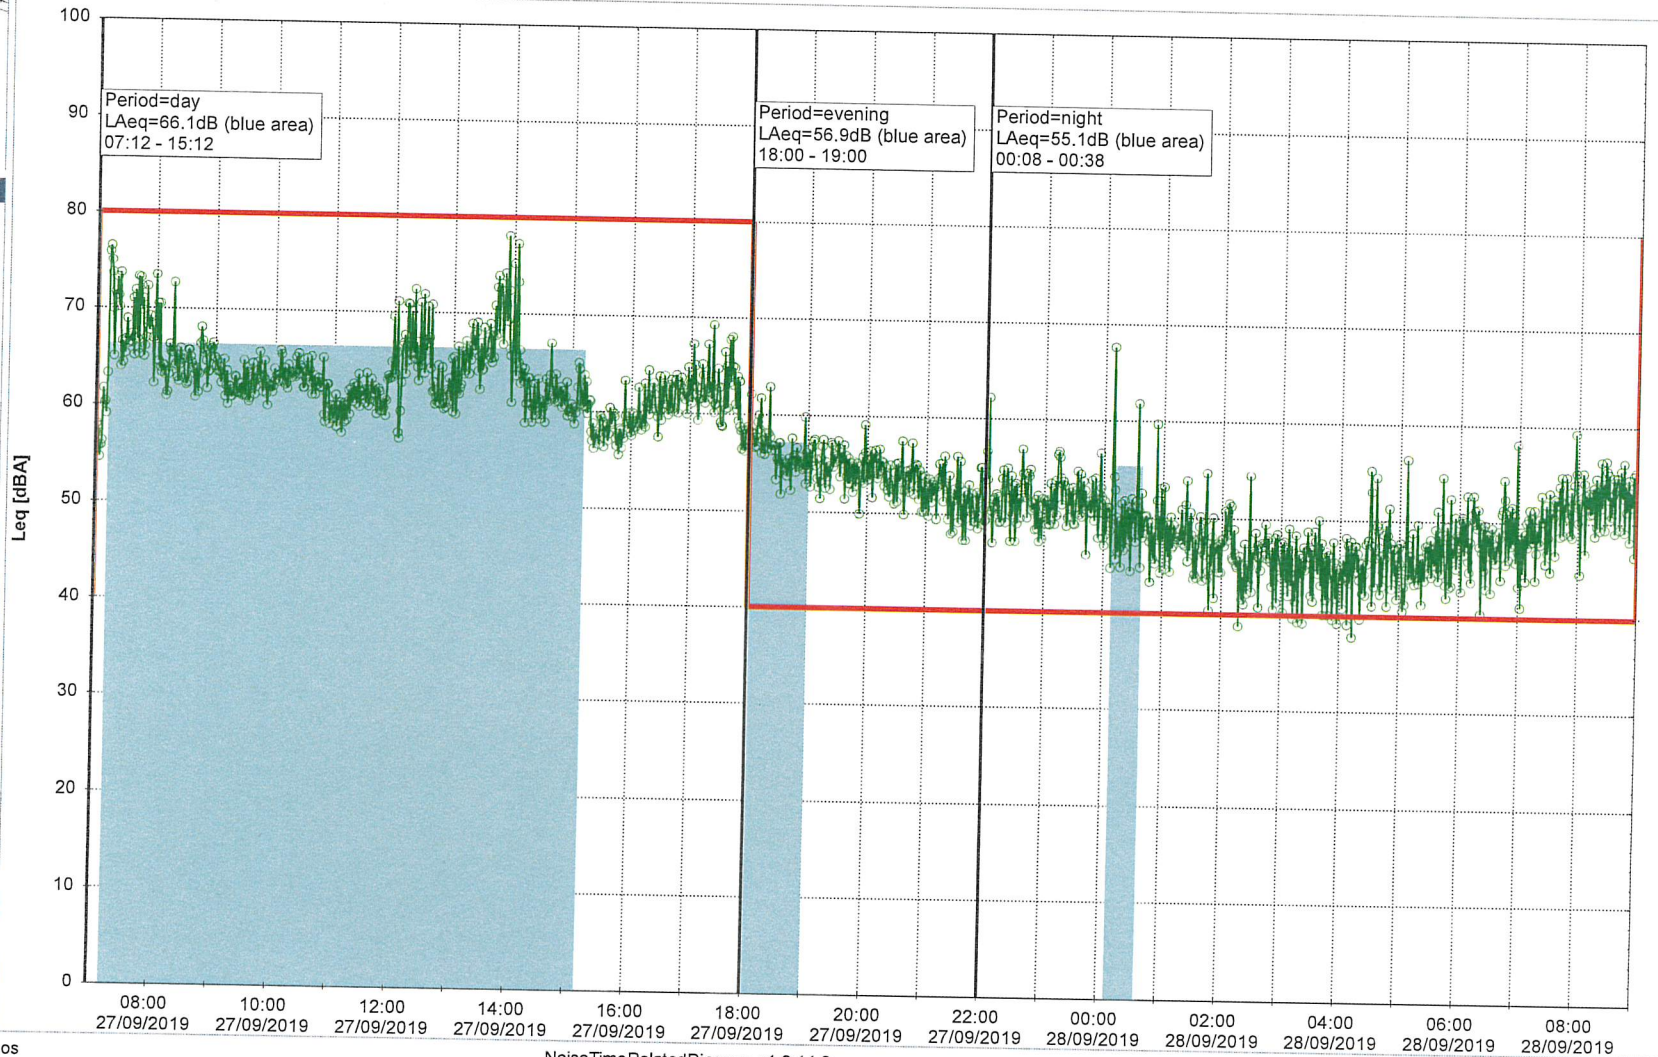

Noise Time Related Diagram

26/09/2019
27/09/2019

HOL_NS01

Project: Kronos Sydhavnen
Construction: Havneholmen
Location: N-V

27/09/2019
28/09/2019

Plan View

Remarks

...

Noise Time Related Diagram

HOL_NS01

Project: Kronos Sydhavnen
Construction: Havneholmen
Location: N-V

Plan View

Remarks

...

Noise Time Related Diagram

28/09/2019
29/09/2019

Project: Kronos Sydhavnen
Construction: Havneholmen
Location: N-V

Plan View

Remarks

...

Noise Time Related Diagram

30/09/2019
01/10/2019

HOL_NS01