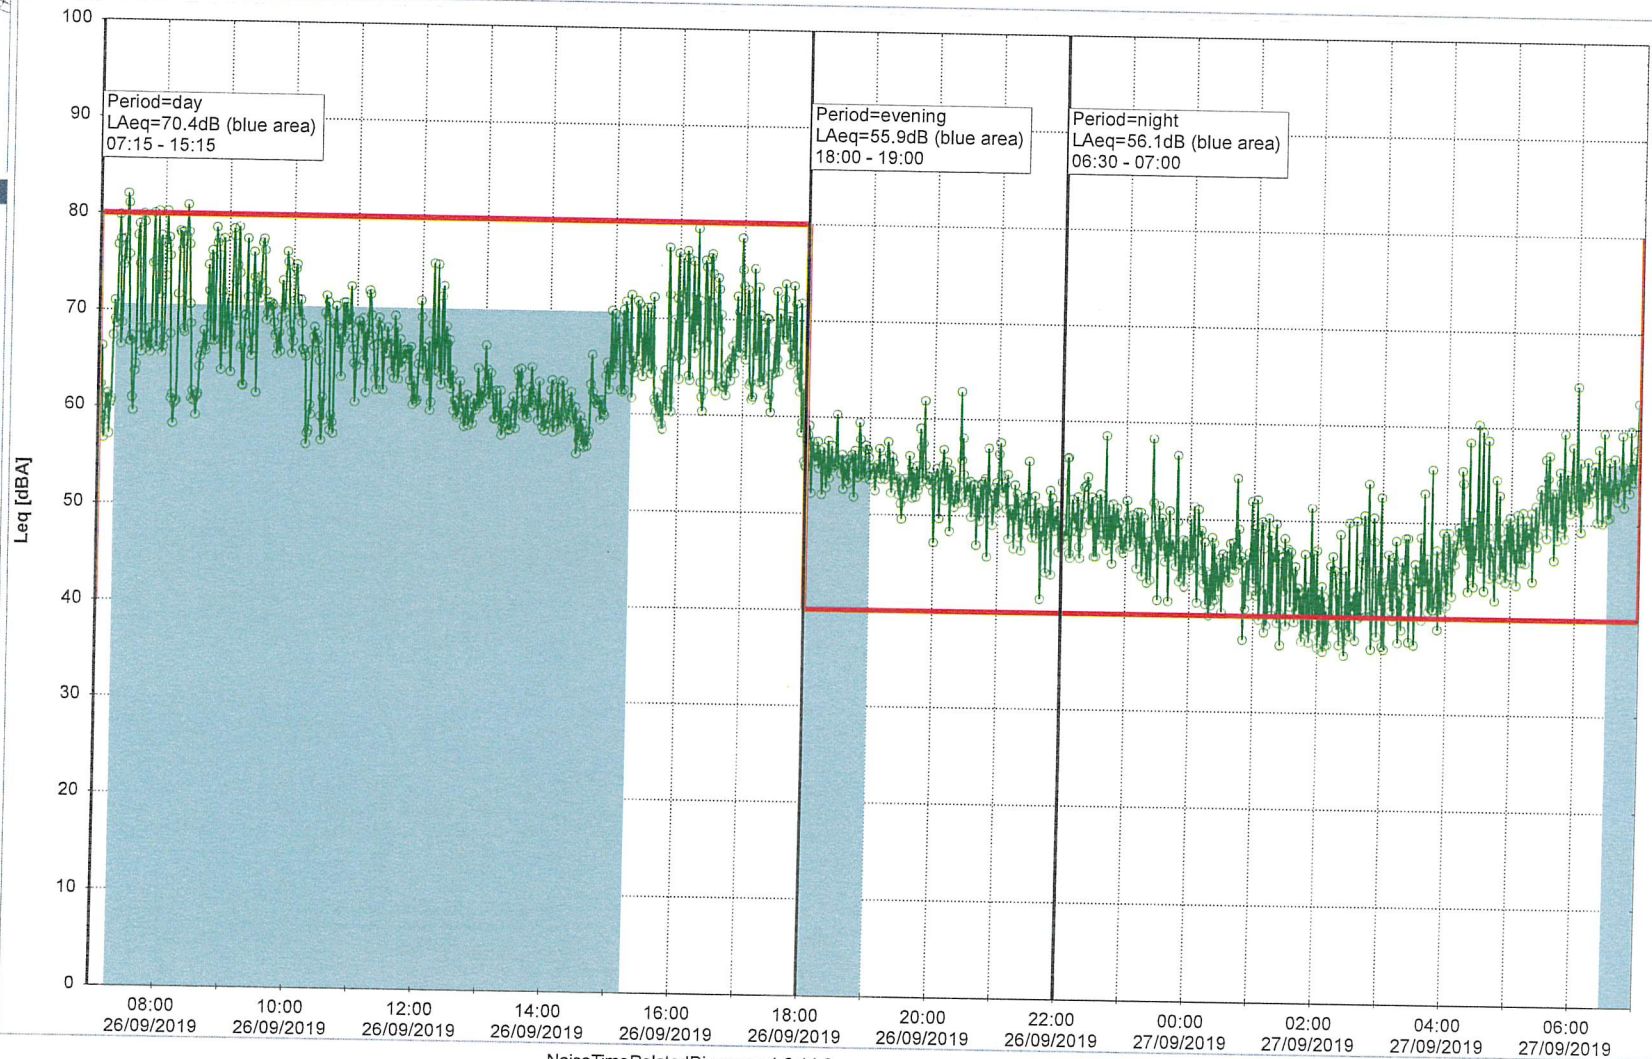

Project: Kronos Sydhavnen
Construction: Havneholmen
Location: N-V

Plan View

Remarks

Noise Time Related Diagram

26/09/2019
27/09/2019

HOL_NS01