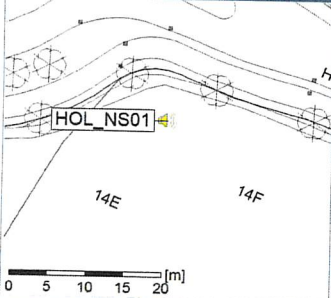

Plan View

Remarks

...

Noise Time Related Diagram

9/24/2019
9/25/2019

HOL_NS01

Project: Kronos Sydhavnen
Construction: Havneholmen
Location: N-V

25/09/2019
26/09/2019

Plan View

Remarks

...

Noise Time Related Diagram

HOL_NS01

Project: Kronos Sydhavnen
Construction: Havneholmen
Location: N-V

Plan View

Remarks

Noise Time Related Diagram

HOL_NS01

Project: Kronos Sydhavnen
Construction: Havneholmen
Location: N-V

Plan View

Remarks

...

Noise Time Related Diagram

28/09/2019
29/09/2019

Project: Kronos Sydhavnen
Construction: Havneholmen
Location: N-V

Plan View

Remarks

...

Noise Time Related Diagram

30/09/2019
01/10/2019

HOL_NS01