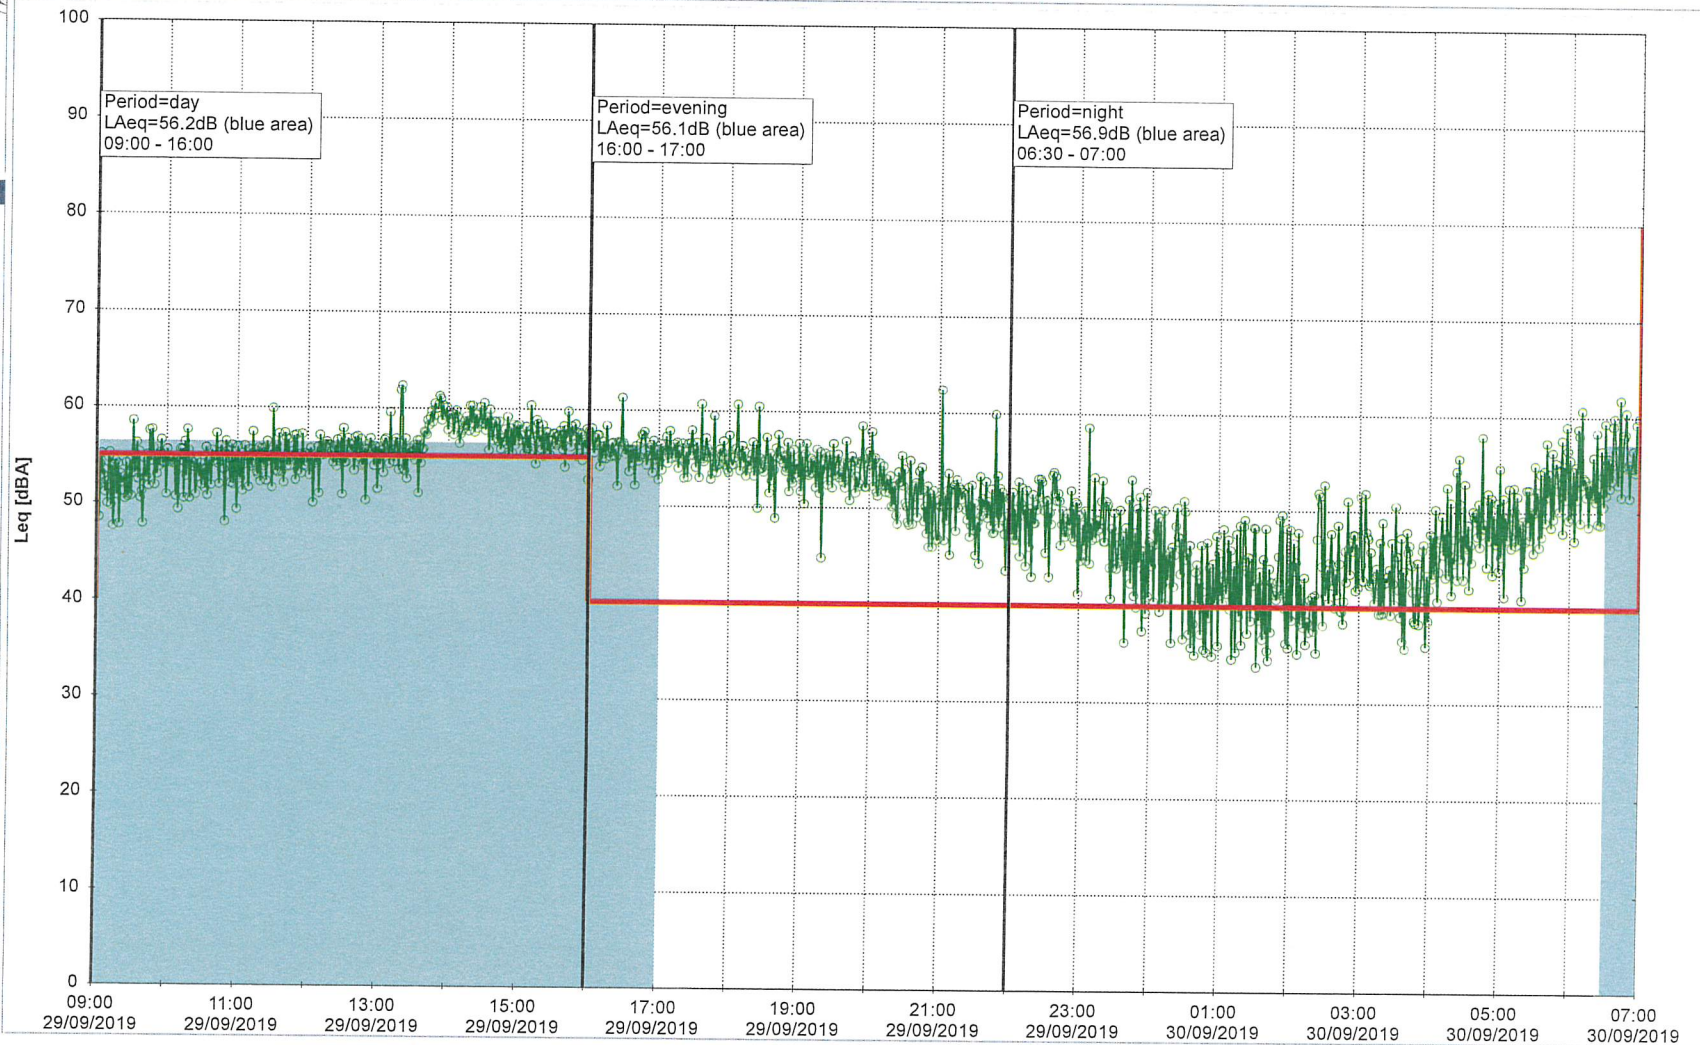

Noise Time Related Diagram

HOL_NS01

Project: Kronos Sydhavnen
Construction: Havneholmen
Location: N-V

Plan View

Remarks

...

Noise Time Related Diagram

28/09/2019
29/09/2019

HOL_NS01

Project: Kronos Sydhavnen
Construction: Havneholmen
Location: N-V

Plan View

Remarks

...

Noise Time Related Diagram

29/09/2019
30/09/2019

HOL_NS01

Project: Kronos Sydhavnen
Construction: Havneholmen
Location: N-V

Plan View

Remarks

...

Noise Time Related Diagram

30/09/2019
01/10/2019

HOL_NS01