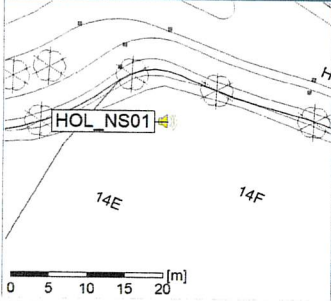

Project: Kronos Sydhavnen
Construction: Havneholmen
Location: N-V

Plan View

Remarks

...

Noise Time Related Diagram

9/23/2019
9/24/2019

HOL_NS01

Project: Kronos Sydhavnen
Construction: Havneholmen
Location: N-V

Plan View

Remarks

...

Noise Time Related Diagram

HOL_NS01

Project: Kronos Sydhavnen
Construction: Havneholmen
Location: N-V

Plan View

Remarks

Noise Time Related Diagram

HOL_NS01

Project: Kronos Sydhavnen
Construction: Havneholmen
Location: N-V

Plan View

Remarks

...

Noise Time Related Diagram

28/09/2019
29/09/2019

Project: Kronos Sydhavnen
Construction: Havneholmen
Location: N-V

Plan View

Remarks

...

Noise Time Related Diagram

30/09/2019
01/10/2019

HOL_NS01