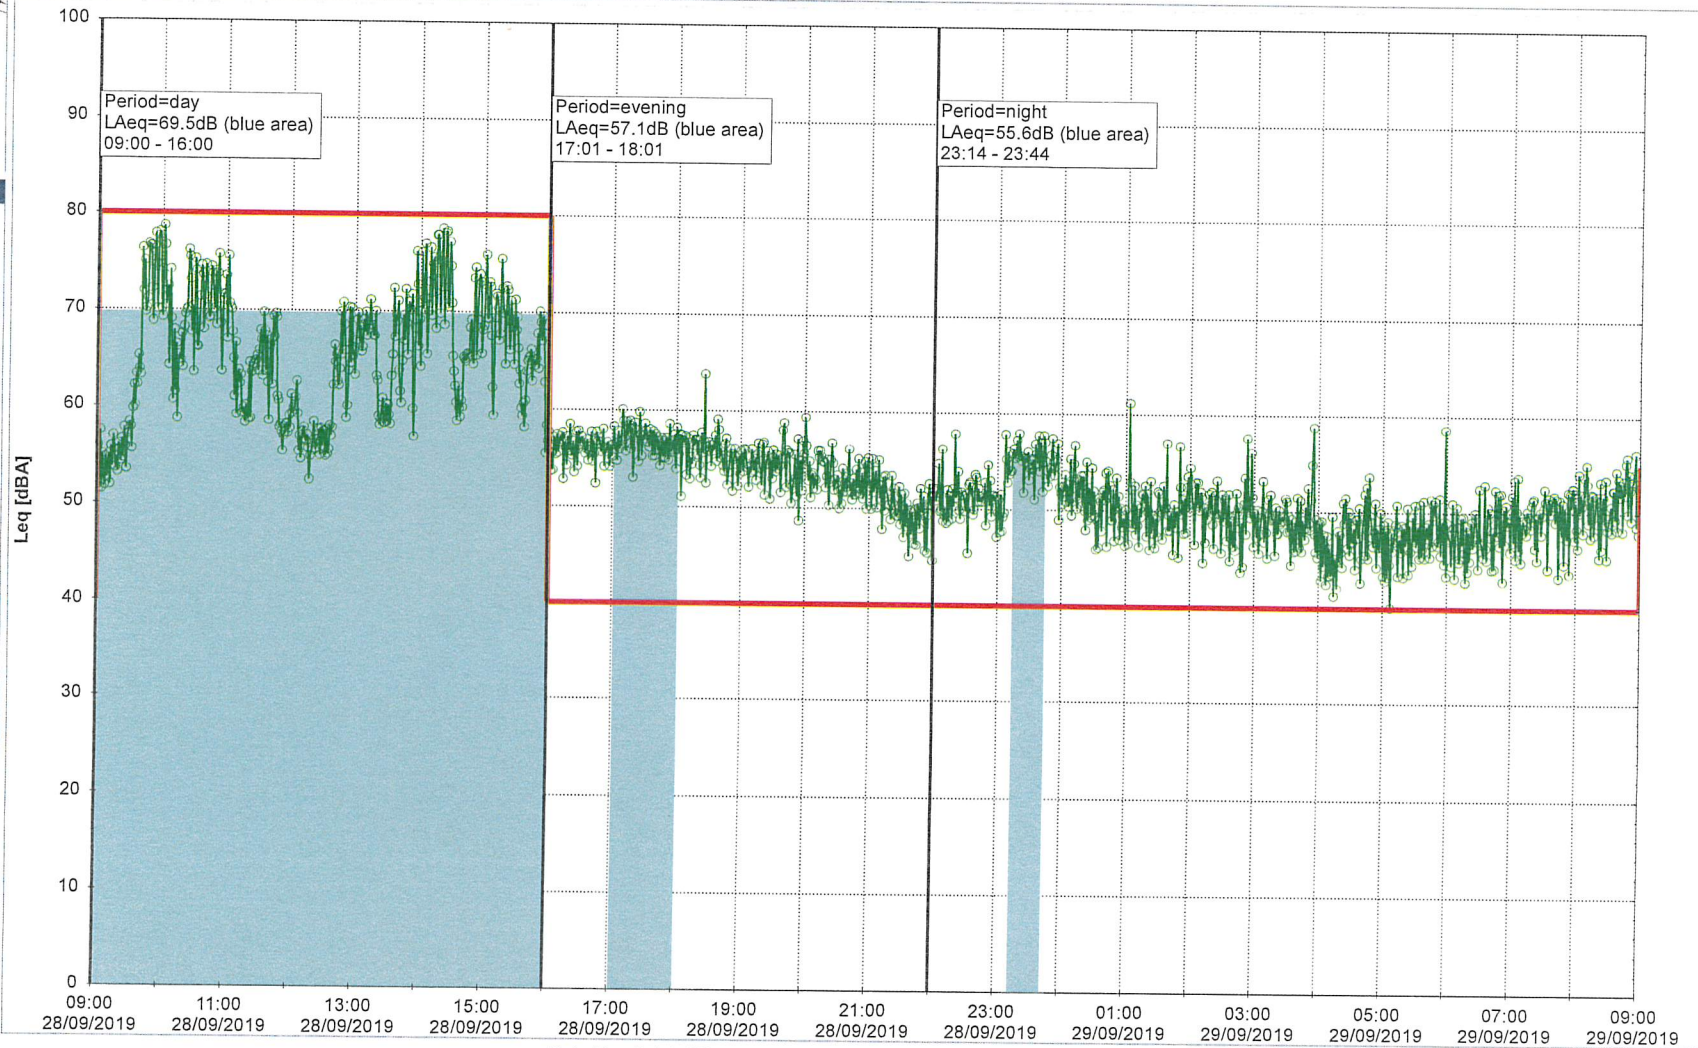

Noise Time Related Diagram

HOL_NS01

Project: Kronos Sydhavnen
Construction: Havneholmen
Location: N-V

Plan View

Remarks

...

Noise Time Related Diagram

28/09/2019
29/09/2019

HOL_NS01

Project: Kronos Sydhavnen
Construction: Havneholmen
Location: N-V

Plan View

Remarks

...

Noise Time Related Diagram

29/09/2019
30/09/2019

HOL_NS01

Project: Kronos Sydhavnen
Construction: Havneholmen
Location: N-V

Plan View

Remarks

...

Noise Time Related Diagram

30/09/2019
01/10/2019

HOL_NS01