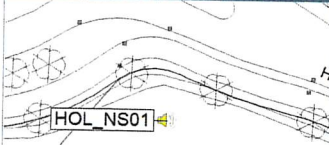

Plan View

Remarks

...

Noise Time Related Diagram

HOL_NS01

Project: Kronos Sydhavnen
Construction: Havneholmen
Location: N-V

Plan View

Remarks