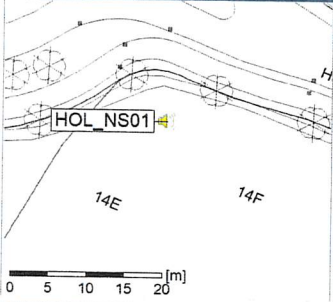

Noise Time Related Diagram

HOL_NS01

Project: Kronos Sydhavnen
Construction: Havneholmen
Location: N-V

Plan View

Remarks

...

Noise Time Related Diagram

28/09/2019
29/09/2019

HOL_NS01

Project: Kronos Sydhavnen
Construction: Havneholmen
Location: N-V

Plan View

Remarks

...

Noise Time Related Diagram

29/09/2019
30/09/2019

HOL_NS01

Project: Kronos Sydhavnen
Construction: Havneholmen
Location: N-V

Plan View

Remarks

...

Noise Time Related Diagram

30/09/2019
01/10/2019

HOL_NS01