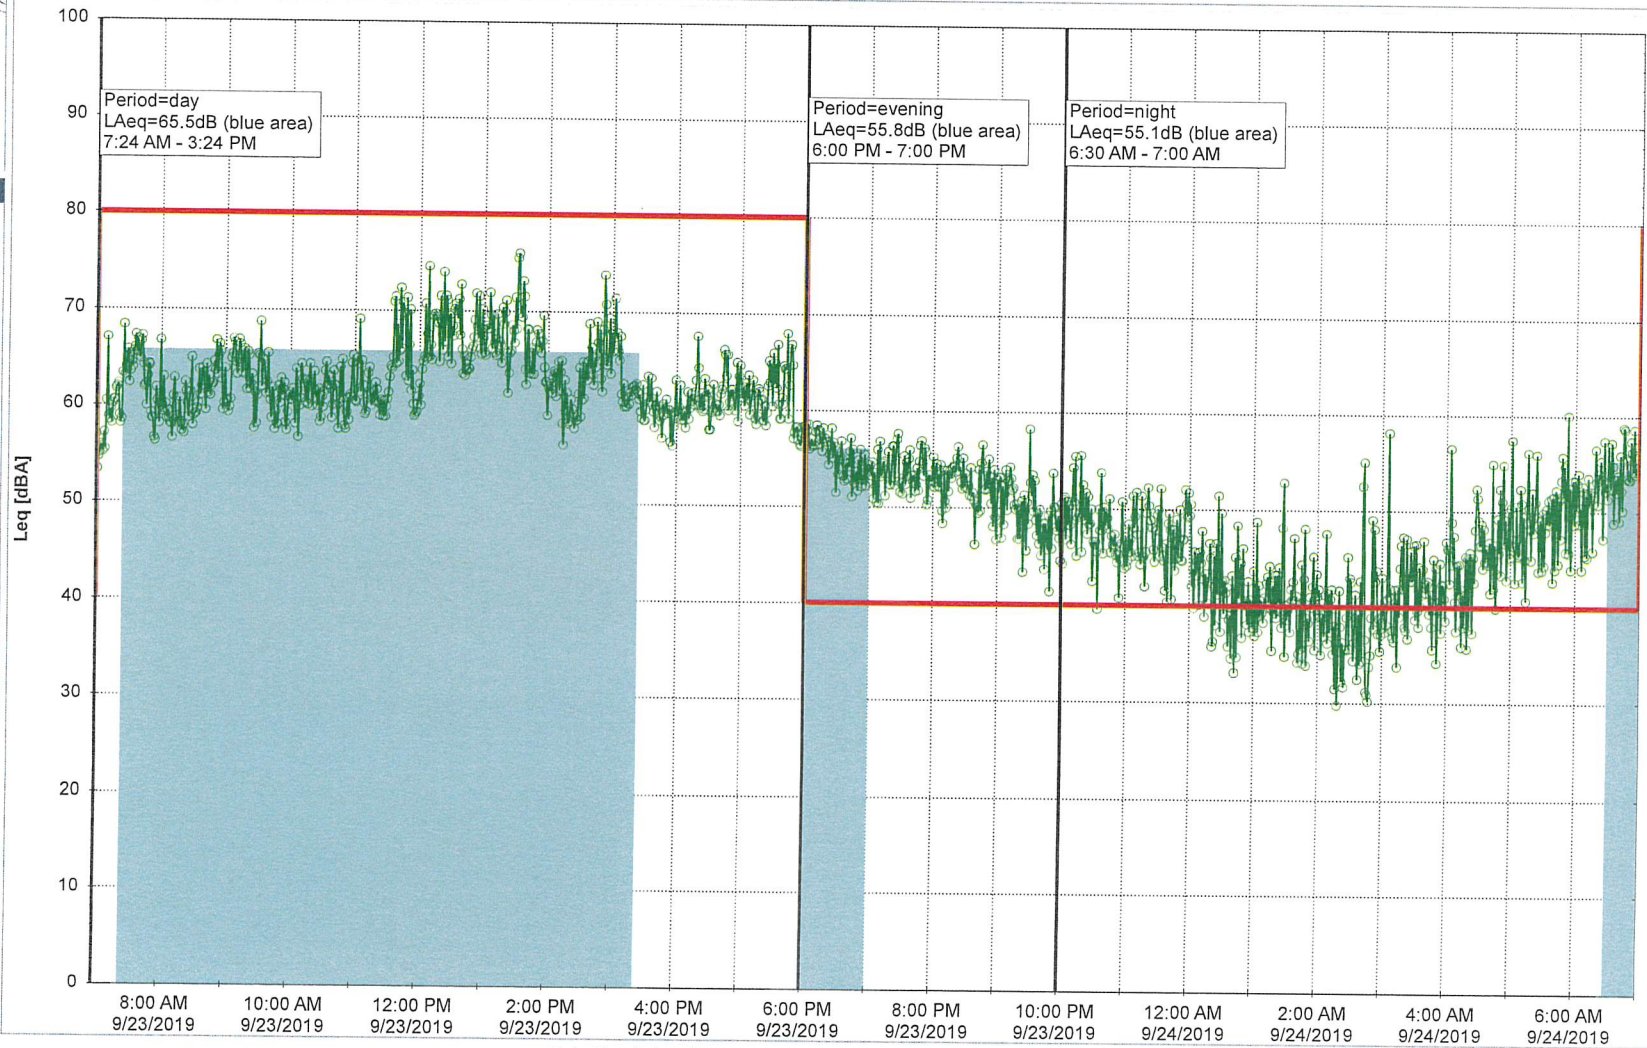

Project: Kronos Sydhavnen
Construction: Havneholmen
Location: N-V

Plan View

Remarks

...

Noise Time Related Diagram

9/23/2019
9/24/2019

HOL_NS01

Project: Kronos Sydhavnen
Construction: Havneholmen
Location: N-V

Plan View

Remarks

...

Noise Time Related Diagram

9/24/2019
9/25/2019

HOL_NS01

Project: Kronos Sydhavnen
Construction: Havneholmen
Location: N-V

25/09/2019
26/09/2019

Plan View

Remarks

...

Noise Time Related Diagram

HOL_NS01

Project: Kronos Sydhavnen
Construction: Havneholmen
Location: N-V

Plan View

Remarks

Project: Kronos Sydhavnen
Construction: Havneholmen
Location: N-V

Plan View

Remarks

...

Noise Time Related Diagram

30/09/2019
01/10/2019

HOL_NS01