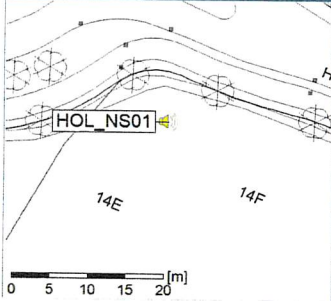

Plan View

Remarks

...

Noise Time Related Diagram

HOL_NS01

Project: Kronos Sydhavnen
Construction: Havneholmen
Location: N-V

Plan View

Remarks

Noise Time Related Diagram

HOL_NS01

Project: Kronos Sydhavnen
Construction: Havneholmen
Location: N-V

Plan View

Remarks

...

Noise Time Related Diagram

28/09/2019
29/09/2019

HOL_NS01

Project: Kronos Sydhavnen
Construction: Havneholmen
Location: N-V

Plan View

Remarks

...

Noise Time Related Diagram

29/09/2019
30/09/2019

HOL_NS01

Project: Kronos Sydhavnen
Construction: Havneholmen
Location: N-V

Plan View

Remarks

...

Noise Time Related Diagram

30/09/2019
01/10/2019

HOL_NS01