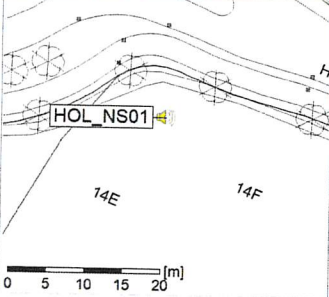

Project: Kronos Sydhavnen
Construction: Havneholmen
Location: N-V

Plan View