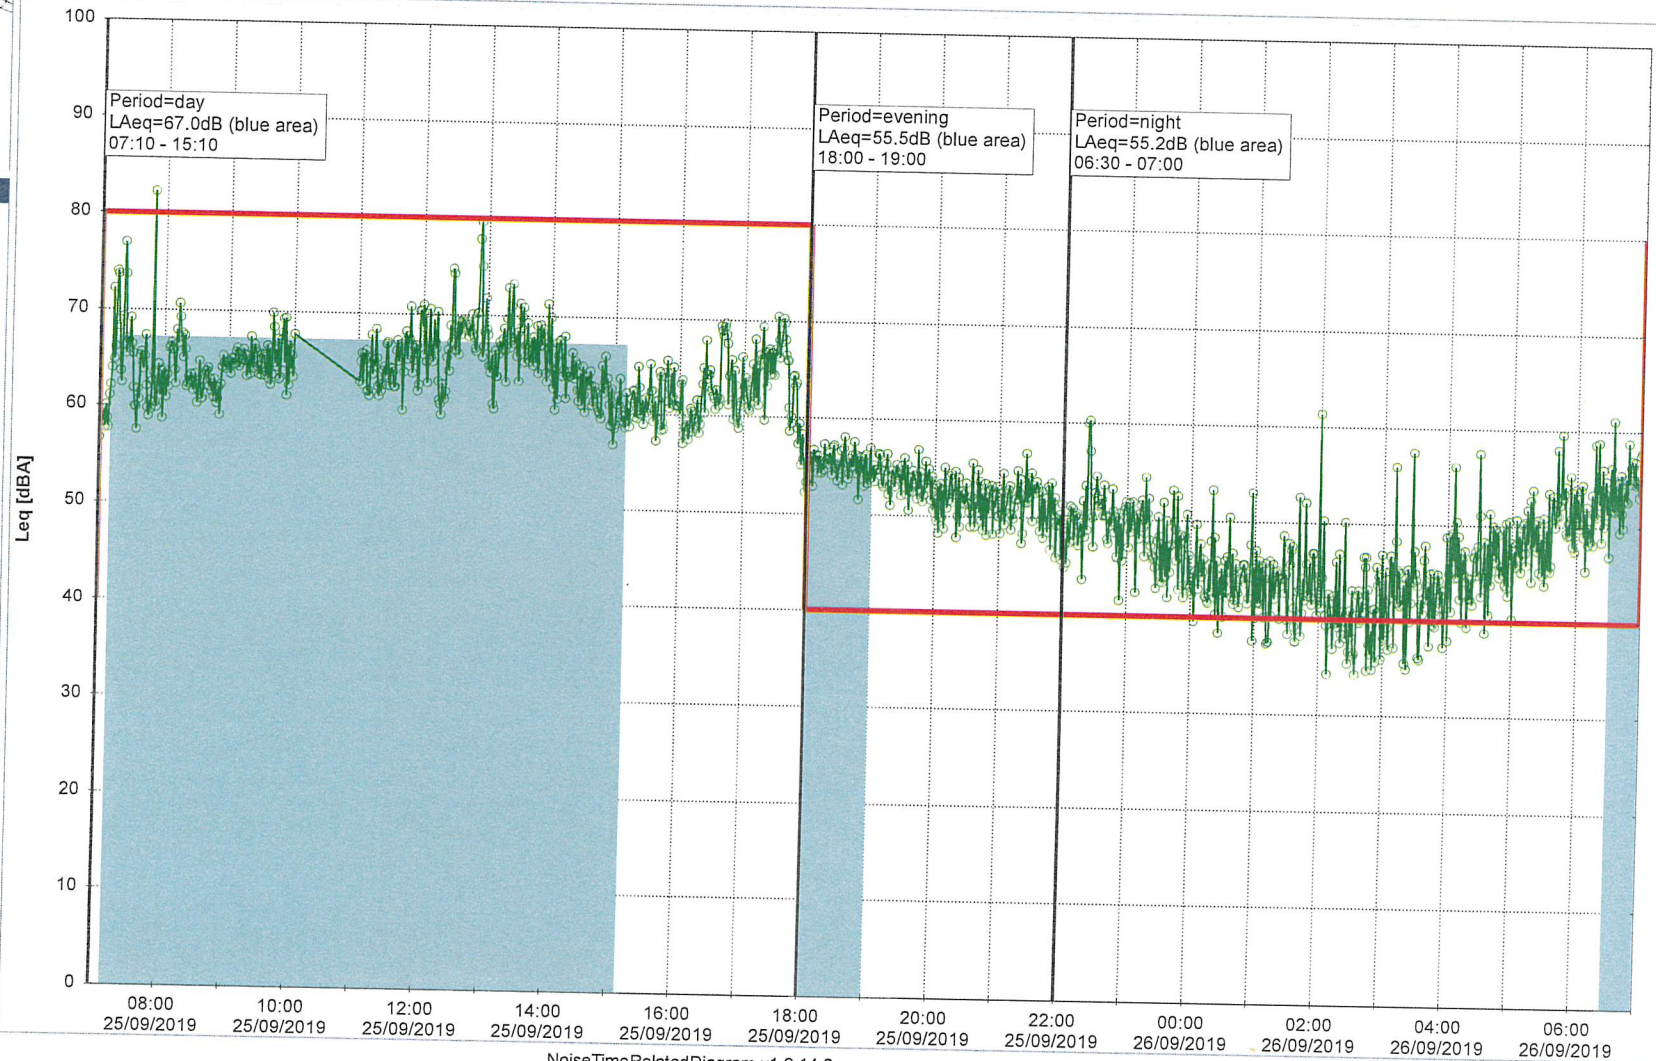

Plan View

Remarks

...

Noise Time Related Diagram

HOL_NS01

Project: Kronos Sydhavnen
Construction: Havneholmen
Location: N-V

Plan View

Remarks

Noise Time Related Diagram

26/09/2019
27/09/2019

HOL_NS01

Project: Kronos Sydhavnen
Construction: Havneholmen
Location: N-V

27/09/2019
28/09/2019

Plan View

Remarks

...

Noise Time Related Diagram

HOL_NS01

Project: Kronos Sydhavnen
Construction: Havneholmen
Location: N-V

Plan View

Remarks

...

Noise Time Related Diagram

28/09/2019
29/09/2019

Project: Kronos Sydhavnen
Construction: Havneholmen
Location: N-V

Plan View

Remarks

...

Noise Time Related Diagram

30/09/2019
01/10/2019

HOL_NS01