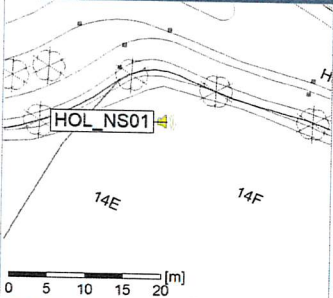

Plan View

Remarks

...

Noise Time Related Diagram

HOL_NS01

Project: Kronos Sydhavnen
Construction: Havneholmen
Location: N-V

Plan View

Remarks

Noise Time Related Diagram

26/09/2019
27/09/2019

HOL_NS01

Project: Kronos Sydhavnen
Construction: Havneholmen
Location: N-V

27/09/2019
28/09/2019

Plan View

Remarks

...

Noise Time Related Diagram

HOL_NS01

Project: Kronos Sydhavnen
Construction: Havneholmen
Location: N-V

Plan View

Remarks

...

Noise Time Related Diagram

28/09/2019
29/09/2019