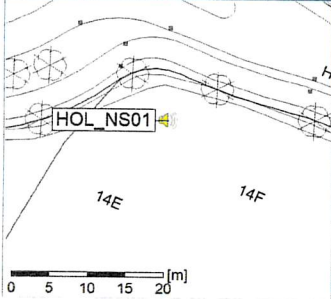

Noise Time Related Diagram

HOL_NS01

Project: Kronos Sydhavnen
Construction: Havneholmen
Location: N-V

Plan View

Remarks

...

Noise Time Related Diagram

28/09/2019
29/09/2019

HOL_NS01

Project: Kronos Sydhavnen
Construction: Havneholmen
Location: N-V

Plan View

Remarks

...

Noise Time Related Diagram

29/09/2019
30/09/2019

HOL_NS01

Project: Kronos Sydhavnen
Construction: Havneholmen
Location: N-V

Plan View

Remarks

...

Noise Time Related Diagram

30/09/2019
01/10/2019

HOL_NS01