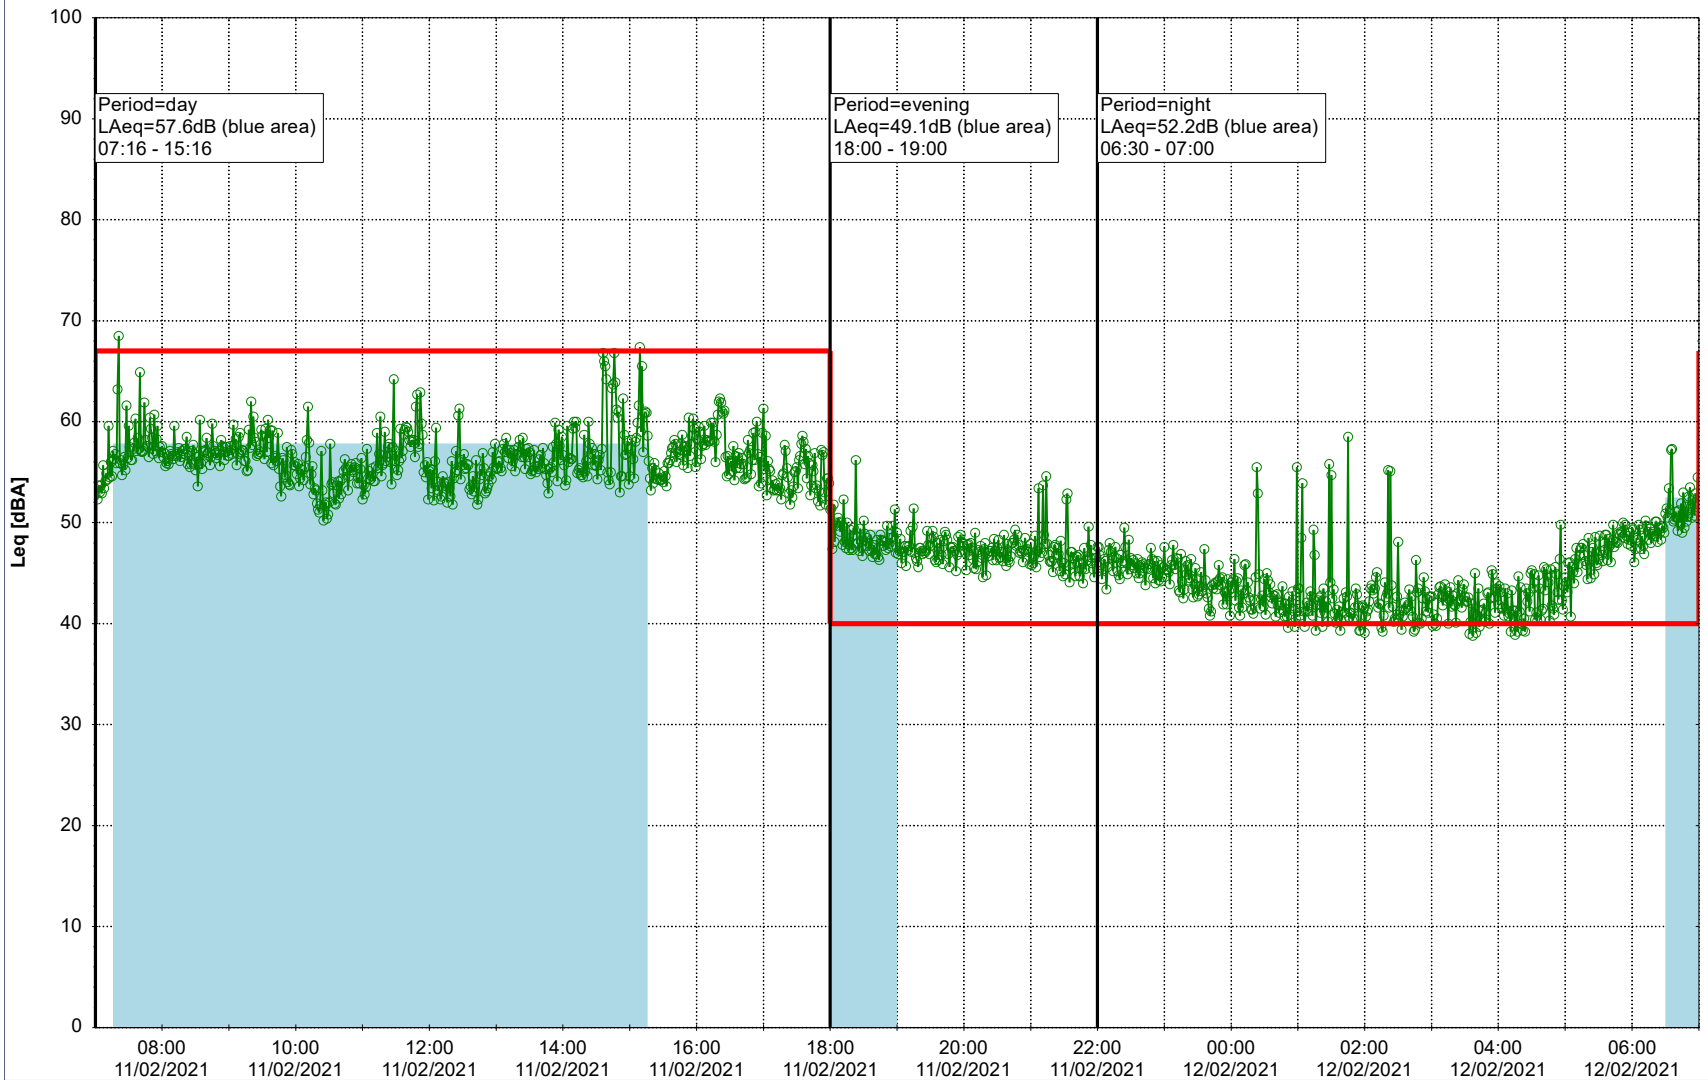

Plan View

Remarks

...

Noise Time Related Diagram

10/02/2021
11/02/2021

○○○○ SLU_NS01

Project: Kronos Sydhavnen
Construction: Sluseholmen
Location: N-V

Plan View

Remarks

...

Noise Time Related Diagram

11/02/2021
12/02/2021

SLU_NS01

Project: Kronos Sydhavnen
Construction: Sluseholmen
Location: N-V

Plan View

0 5 10 15 20 [m]

Remarks

...

Noise Time Related Diagram

12/02/2021
13/02/2021

○○○○ SLU_NS01

Project: Kronos Sydhavnen
Construction: Sluseholmen
Location: N-V

Plan View

0 5 10 15 20 [m]