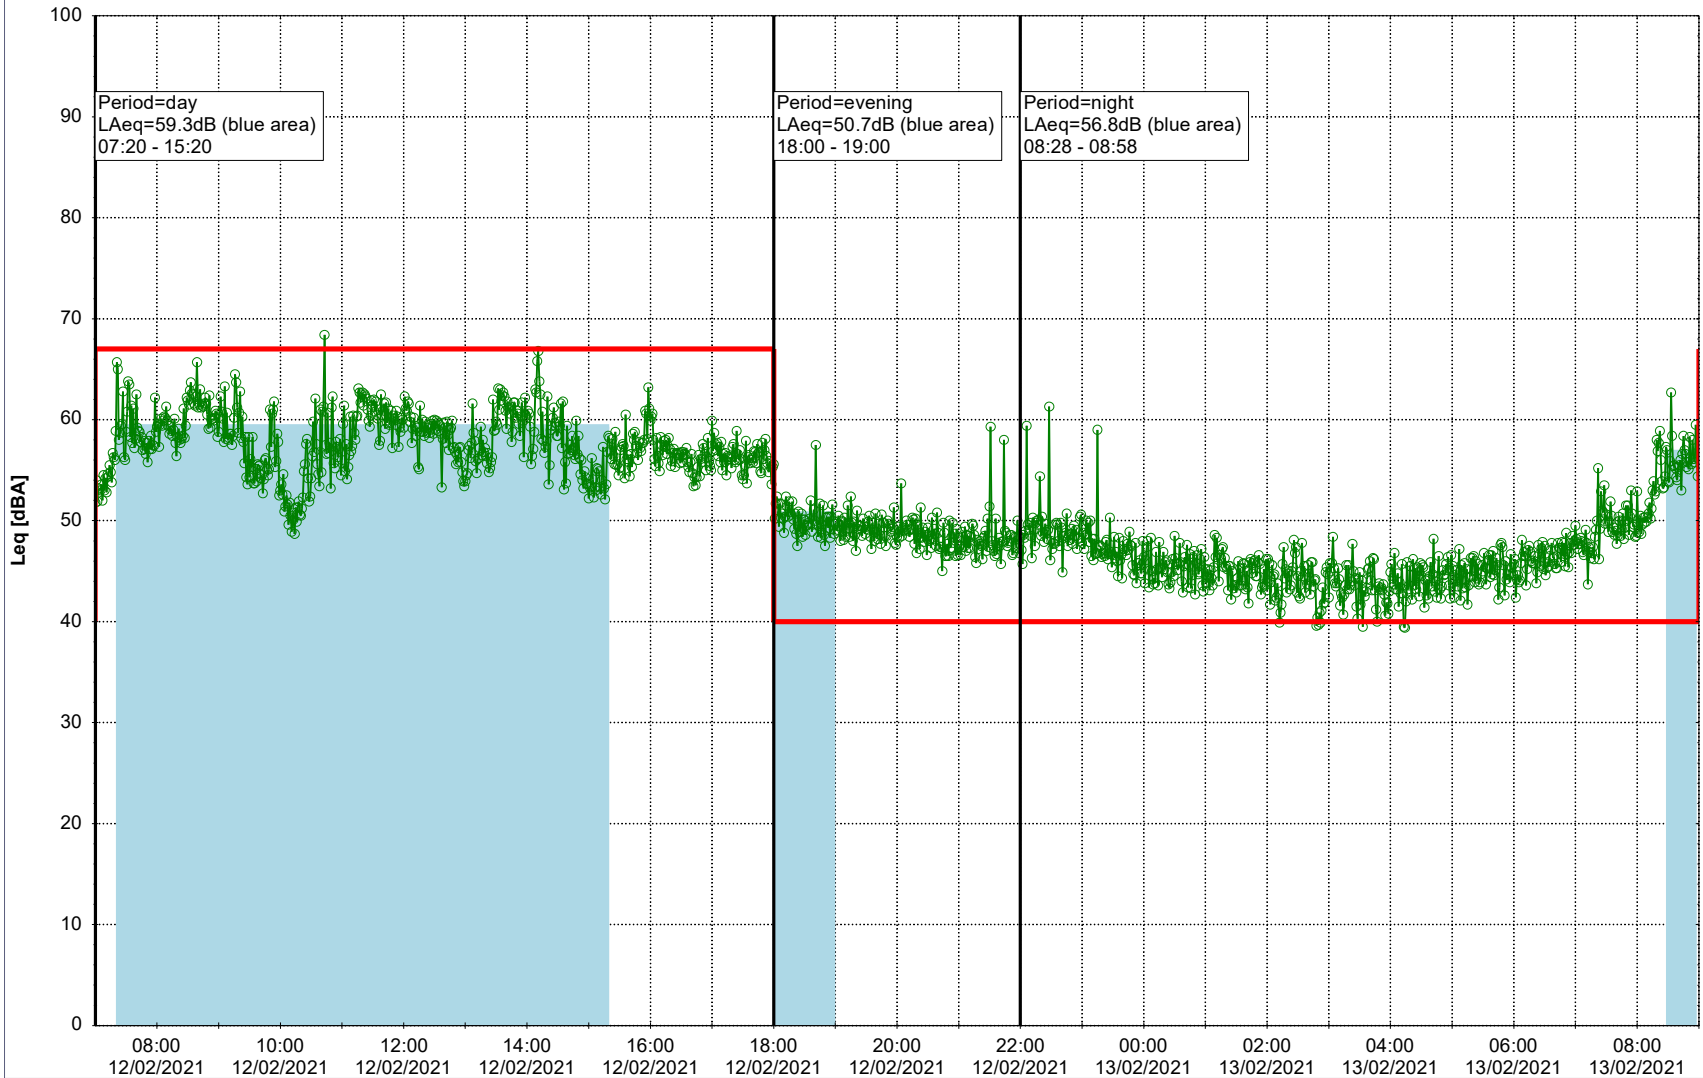

Remarks

...

Noise Time Related Diagram

11/02/2021
12/02/2021

SLU_NS01

Project: Kronos Sydhavnen
Construction: Sluseholmen
Location: N-V

Plan View

0 5 10 15 20 [m]

Remarks

...

Noise Time Related Diagram

12/02/2021
13/02/2021

○○○○ SLU_NS01

Project: Kronos Sydhavnen
Construction: Sluseholmen
Location: N-V

Plan View

0 5 10 15 20 [m]

Remarks

...

Noise Time Related Diagram

13/02/2021
14/02/2021

○○○○ SLU_NS01

Project: Kronos Sydhavnen
Construction: Sluseholmen
Location: N-V

Plan View

Remarks