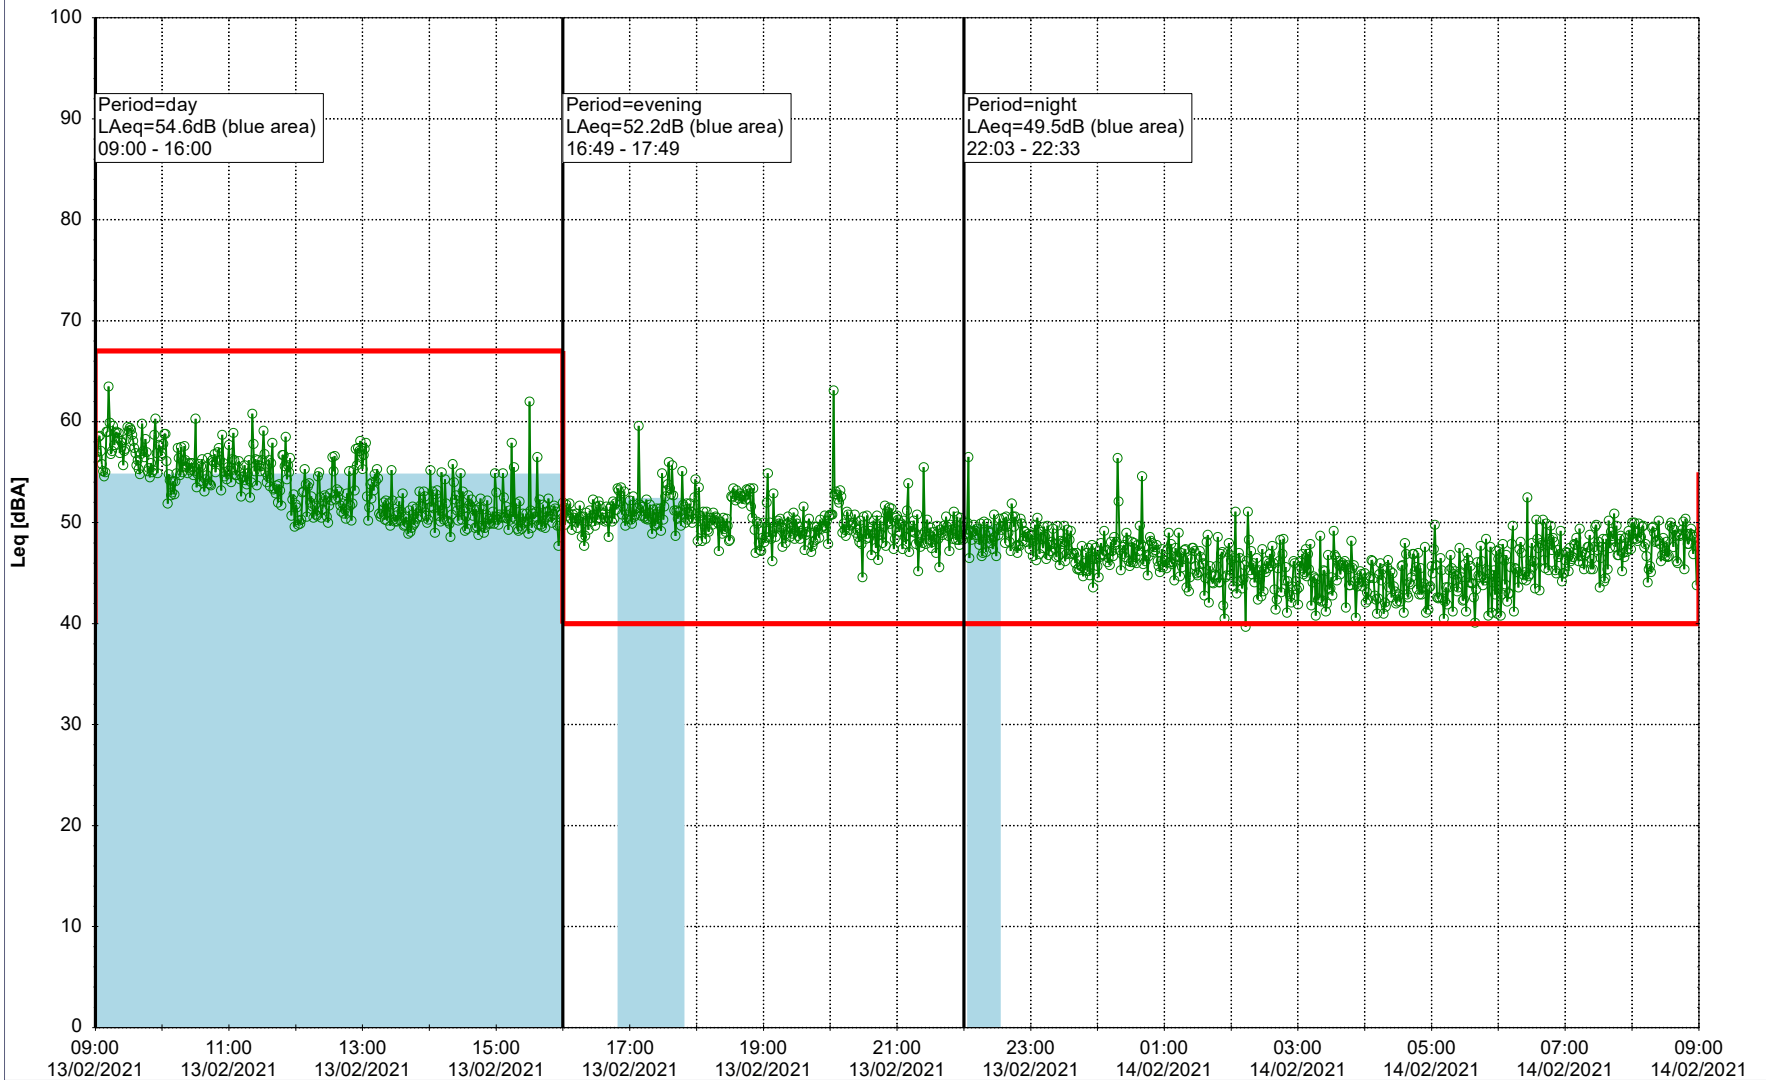

Remarks

...

Noise Time Related Diagram

12/02/2021
13/02/2021

○○○○ SLU_NS01

Project: Kronos Sydhavnen
Construction: Sluseholmen
Location: N-V

Plan View

0 5 10 15 20 [m]

Remarks

...

Noise Time Related Diagram

13/02/2021
14/02/2021

○○○○ SLU_NS01

Project: Kronos Sydhavnen
Construction: Sluseholmen
Location: N-V

Plan View

Remarks