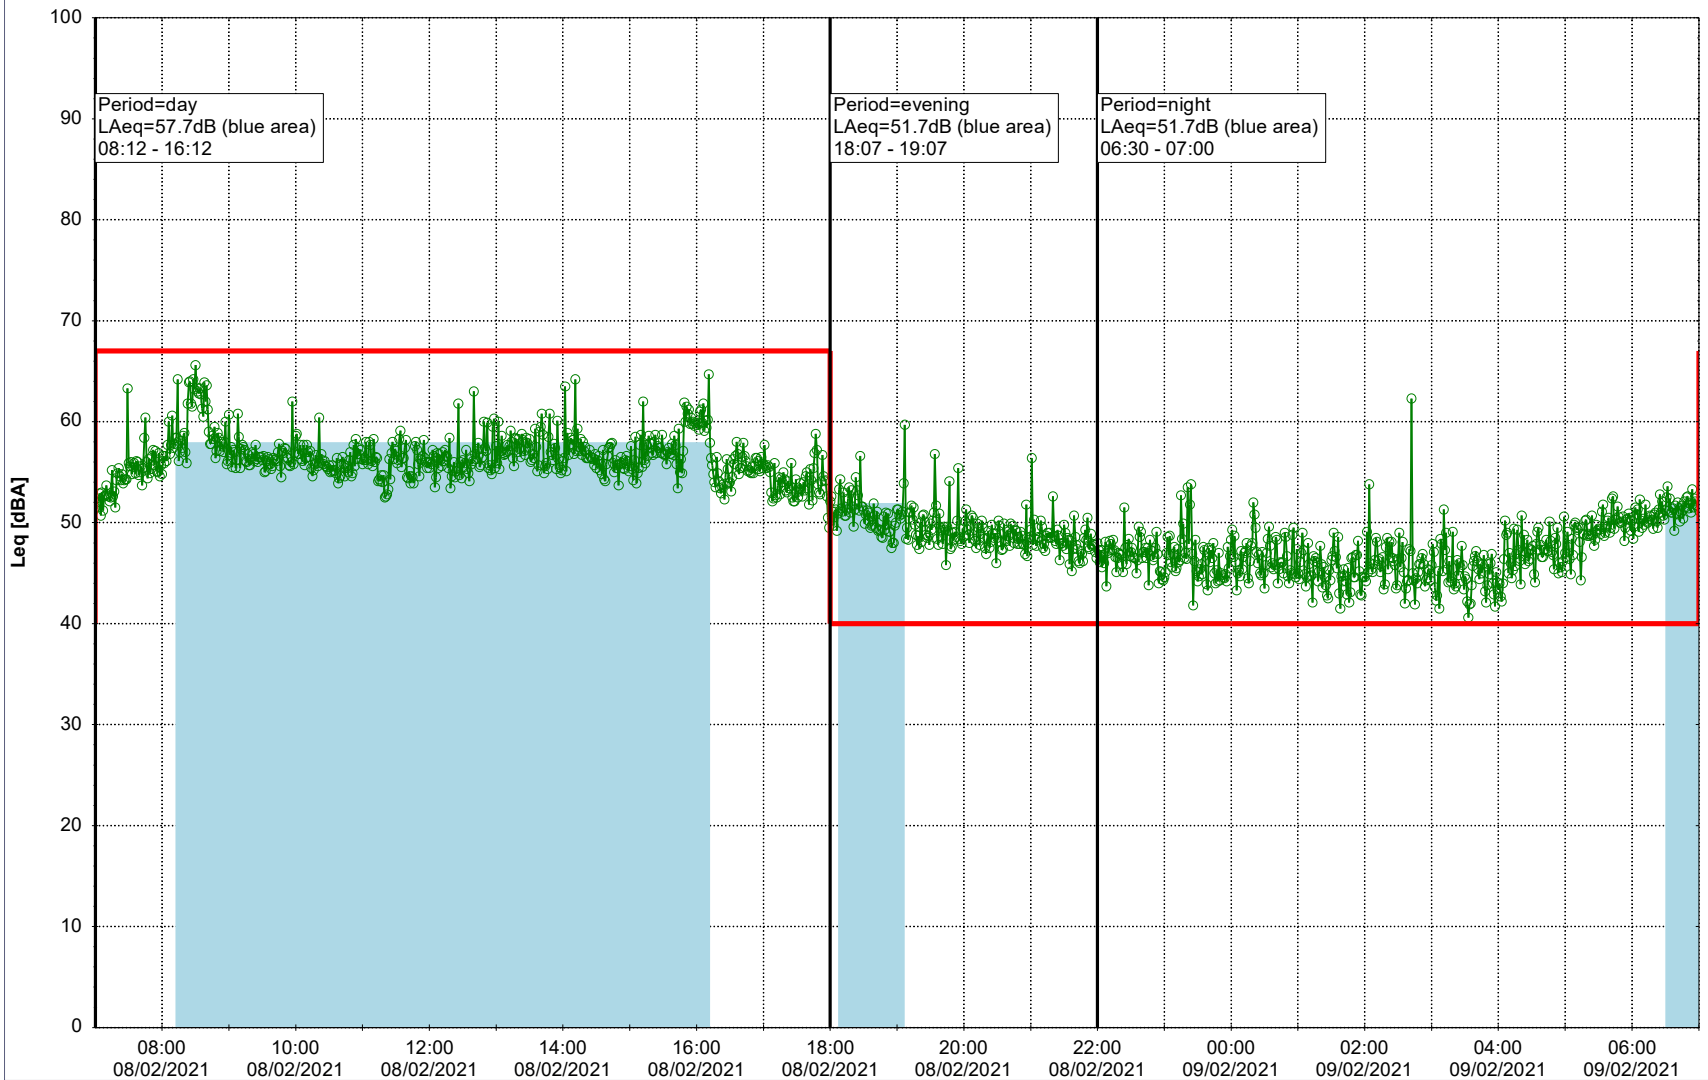

Project: Kronos Sydhavnen
Construction: Sluseholmen
Location: N-V

Plan View

Remarks

- Tegholmen

Noise Time Related Diagram

08/02/2021
09/02/2021

○○○ SLU_NS01

Project: Kronos Sydhavnen
Construction: Sluseholmen
Location: N-V

Plan View

0 5 10 15 20 [m]

Remarks

...

Noise Time Related Diagram

09/02/2021
10/02/2021

○○○○ SLU_NS01

Project: Kronos Sydhavnen
Construction: Sluseholmen
Location: N-V

Plan View

Remarks

...

Noise Time Related Diagram

10/02/2021
11/02/2021

○○○○ SLU_NS01

Project: Kronos Sydhavnen
Construction: Sluseholmen
Location: N-V

Plan View

Remarks

...

Noise Time Related Diagram

12/02/2021
13/02/2021

○○○○ SLU_NS01

Project: Kronos Sydhavnen
Construction: Sluseholmen
Location: N-V

Plan View

0 5 10 15 20 [m]