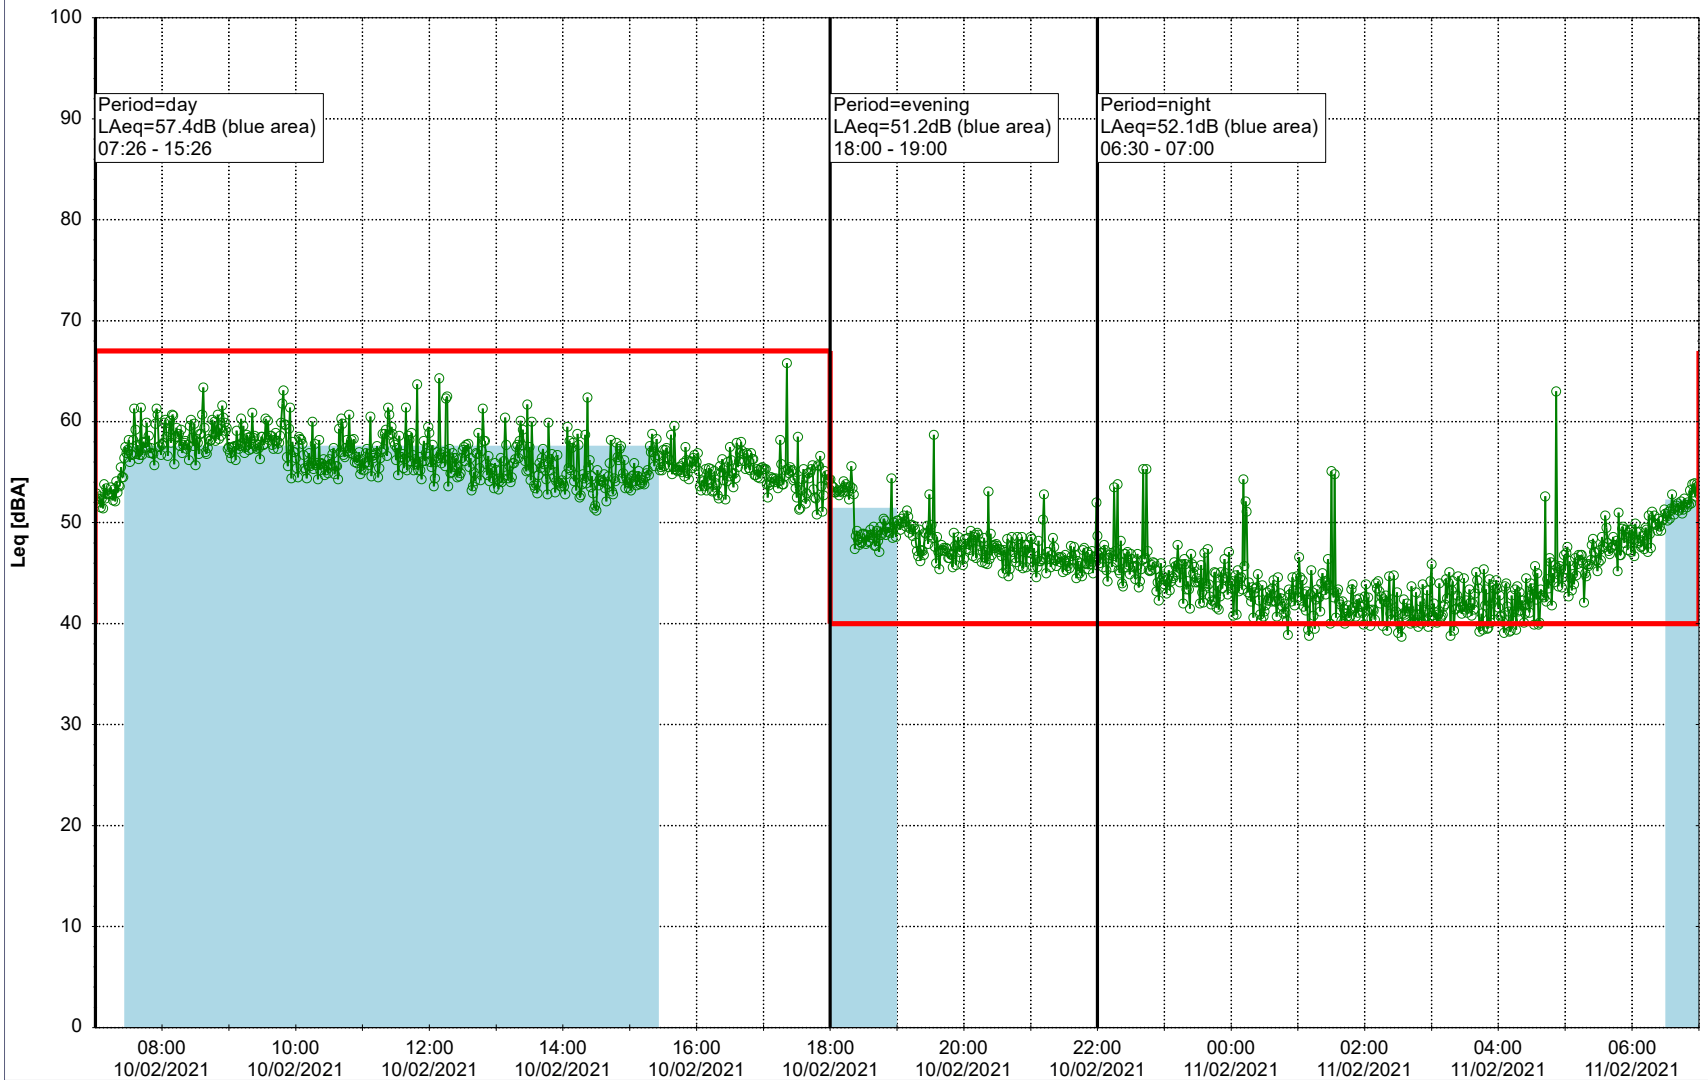

Plan View

Remarks

...

Noise Time Related Diagram

10/02/2021
11/02/2021

○○○○ SLU_NS01

Project: Kronos Sydhavnen
Construction: Sluseholmen
Location: N-V

Plan View

Remarks

...

Noise Time Related Diagram

11/02/2021
12/02/2021

SLU_NS01

Project: Kronos Sydhavnen
Construction: Sluseholmen
Location: N-V

Plan View

0 5 10 15 20 [m]

Remarks

...

Noise Time Related Diagram

12/02/2021
13/02/2021

○○○○ SLU_NS01

Project: Kronos Sydhavnen
Construction: Sluseholmen
Location: N-V

Plan View

0 5 10 15 20 [m]