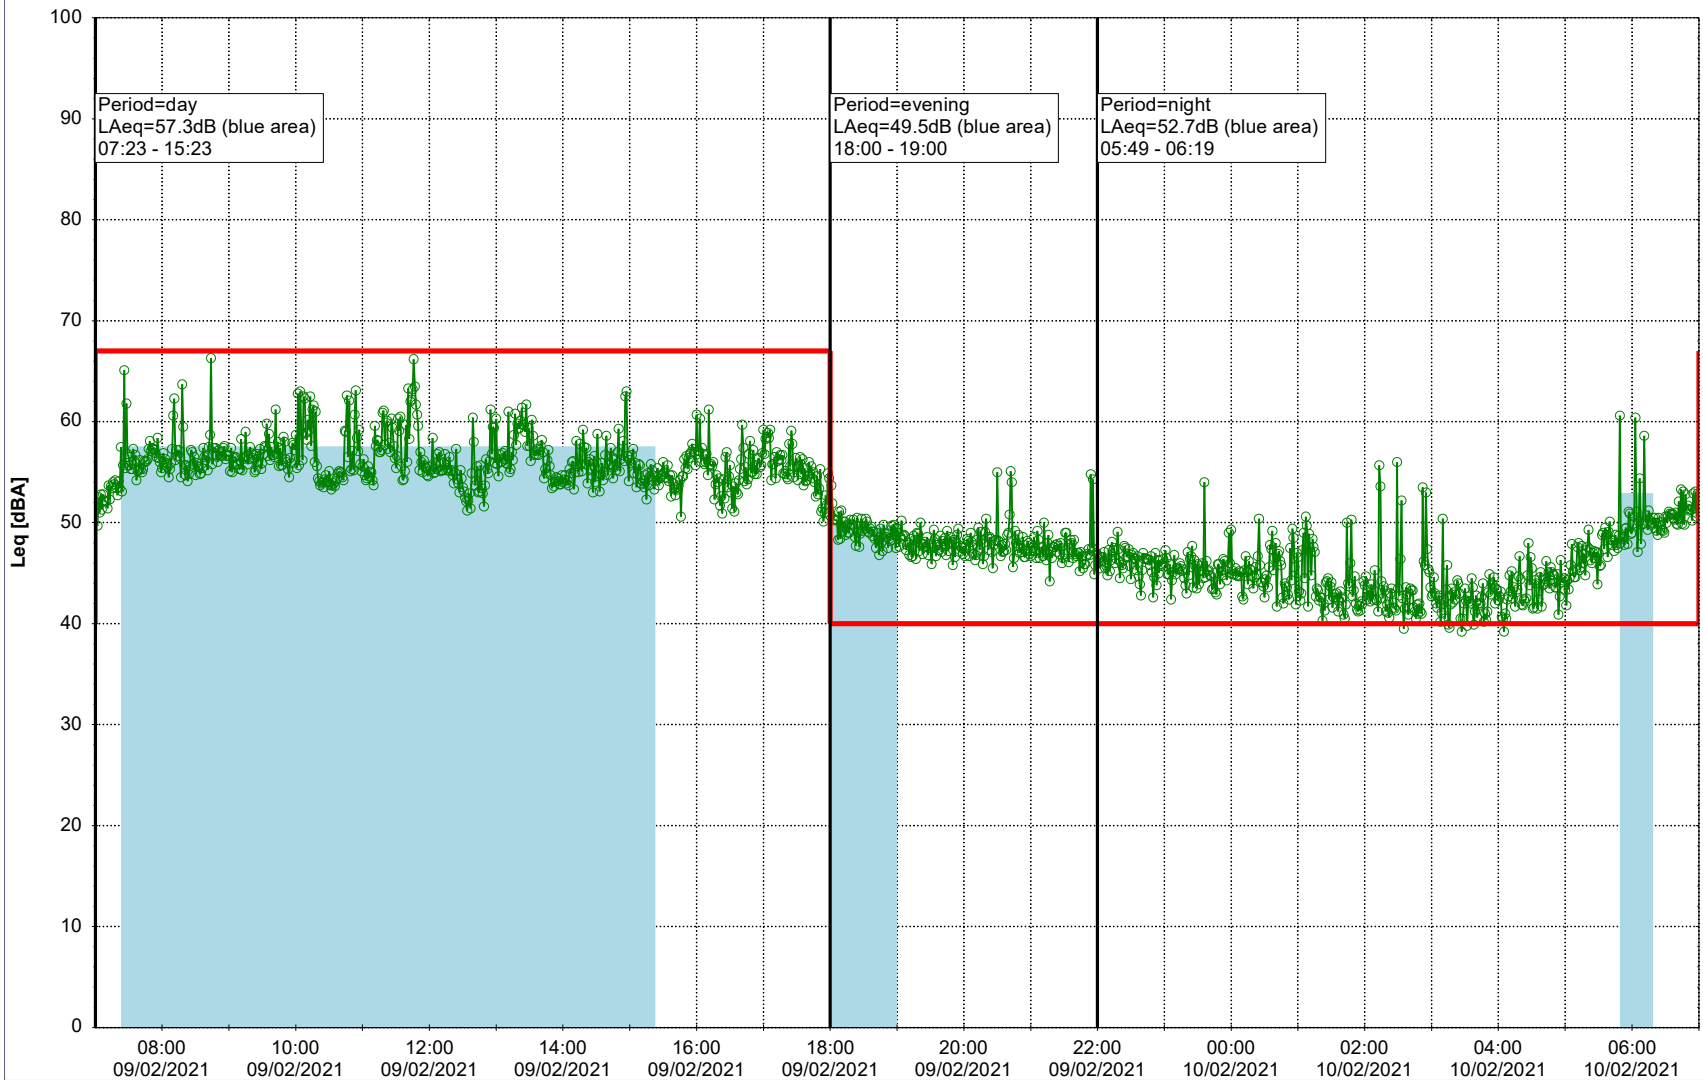

Plan View

0 5 10 15 20 [m]

Remarks

...

Noise Time Related Diagram

09/02/2021
10/02/2021

○○○○ SLU_NS01

Project: Kronos Sydhavnen
Construction: Sluseholmen
Location: N-V

Plan View

Remarks

...

Noise Time Related Diagram

10/02/2021
11/02/2021

○○○○ SLU_NS01

Project: Kronos Sydhavnen
Construction: Sluseholmen
Location: N-V

Plan View

Remarks

...

Noise Time Related Diagram

11/02/2021
12/02/2021

SLU_NS01

Project: Kronos Sydhavnen
Construction: Sluseholmen
Location: N-V

Plan View

0 5 10 15 20 [m]

Remarks

...

Noise Time Related Diagram

12/02/2021
13/02/2021

○○○○ SLU_NS01

Project: Kronos Sydhavnen
Construction: Sluseholmen
Location: N-V

Plan View

0 5 10 15 20 [m]