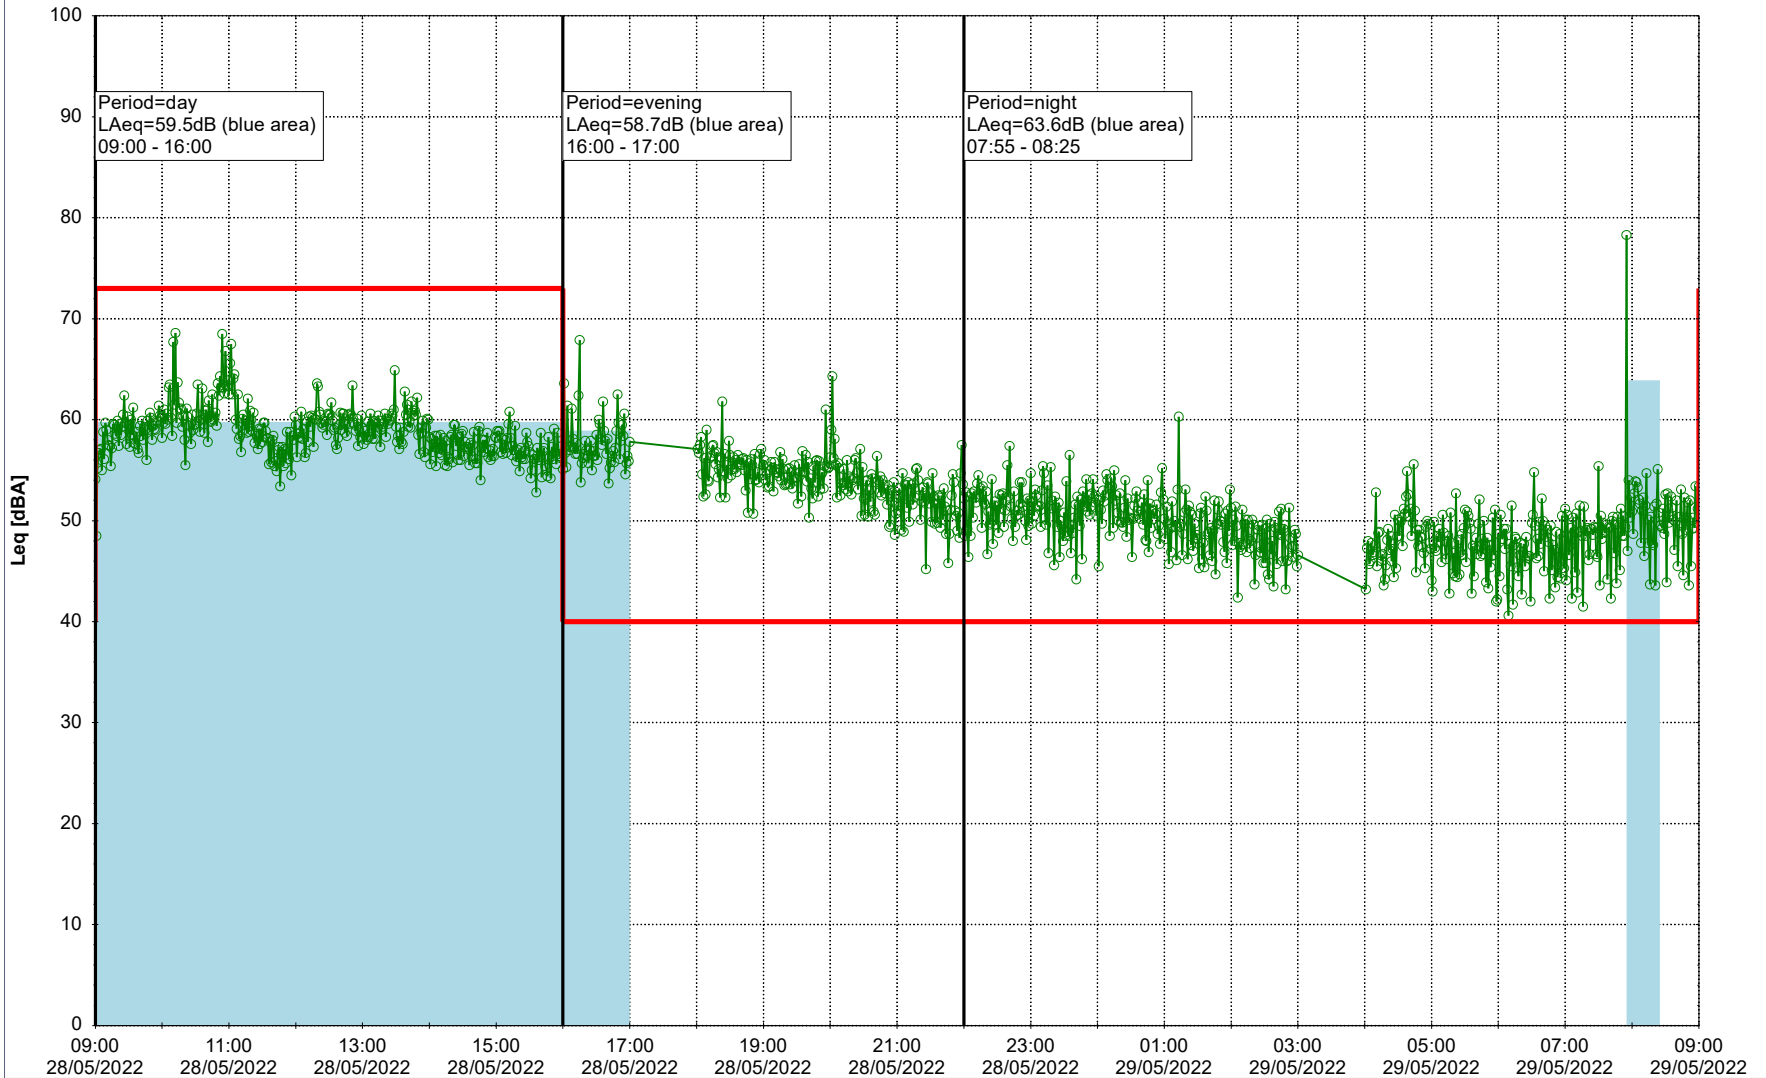

Noise Time Related Diagram

27/05/2022
28/05/2022

○○○○ HOL_NS01

Project: Kronos Sydhavnen
Construction: Havneholmen
Location: N-V

Plan View

Remarks

...

Noise Time Related Diagram

28/05/2022
29/05/2022

○ ○ ○ ○ HOL_NS01

Project: Kronos Sydhavnen
Construction: Havneholmen
Location: N-V

Plan View

Remarks

...

Noise Time Related Diagram

29/05/2022
30/05/2022