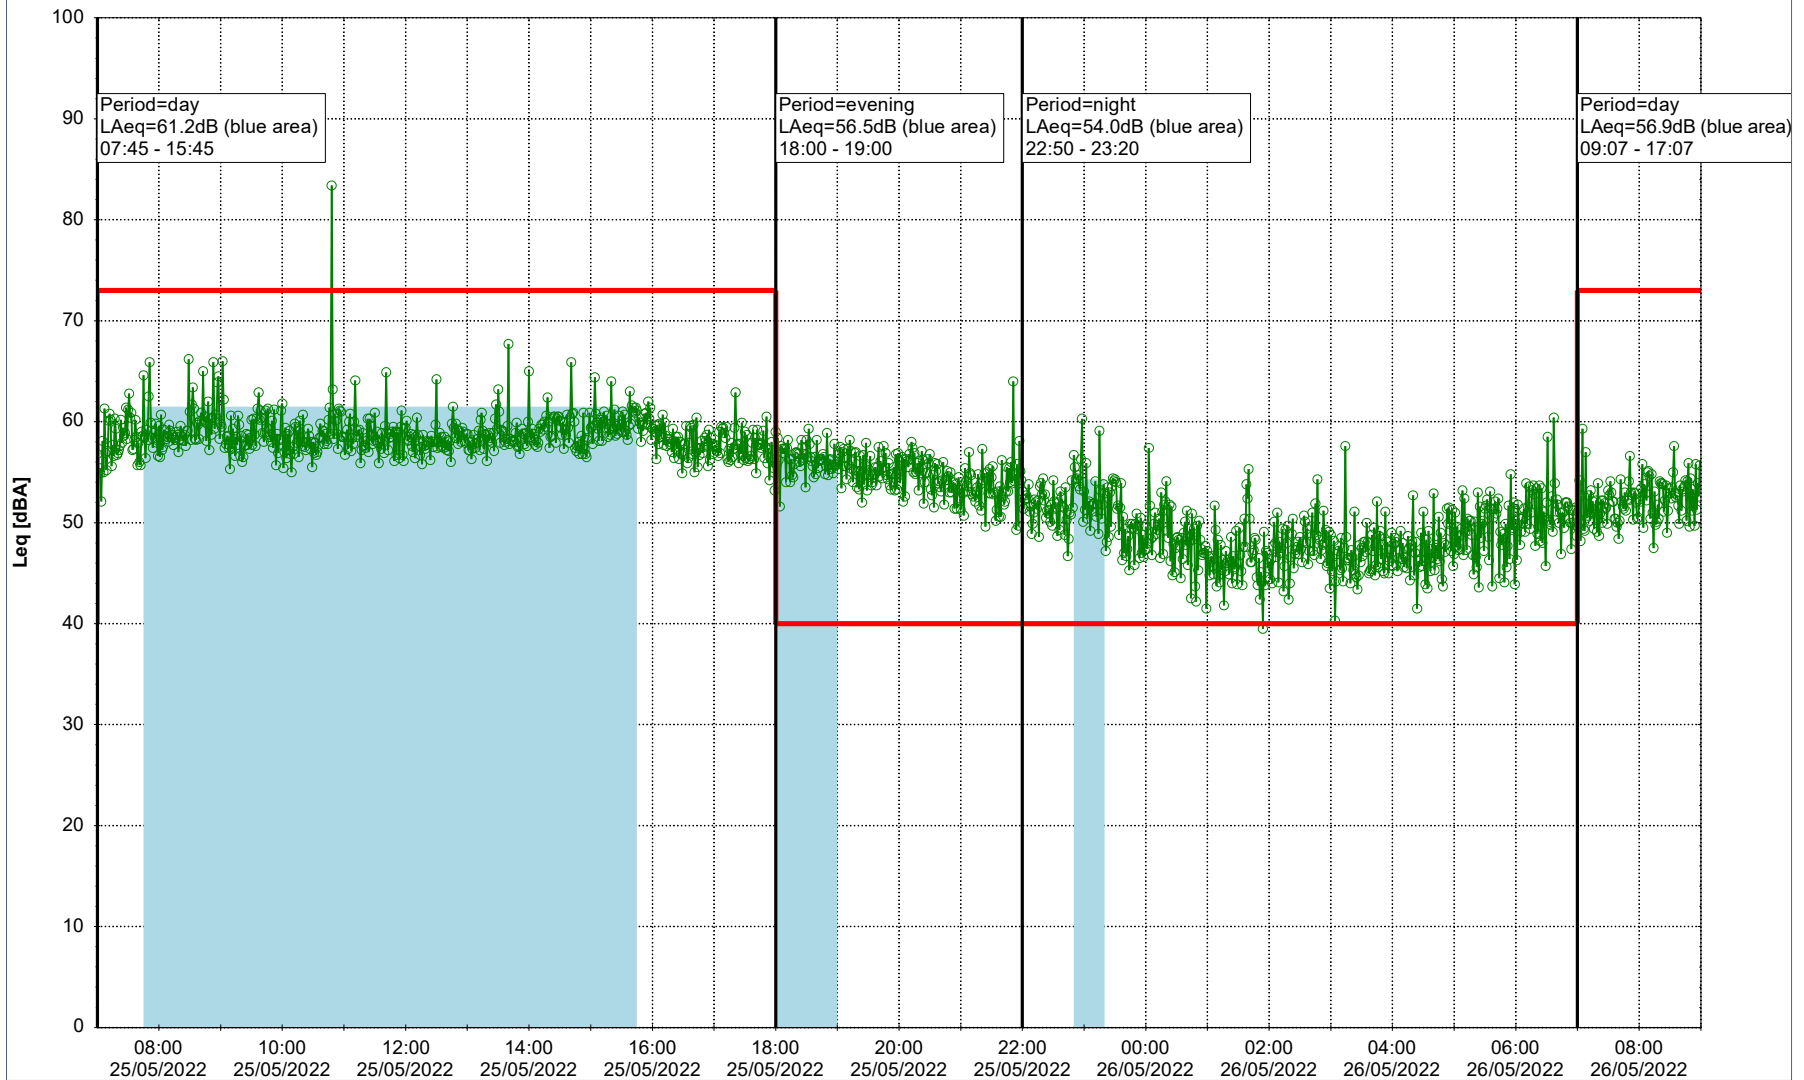

Plan View

Remarks

...

Noise Time Related Diagram

24/05/2022
25/05/2022

○ ○ ○ ○ HOL_NS01

Project: Kronos Sydhavnen
Construction: Havneholmen
Location: N-V

Plan View

Remarks

...

Noise Time Related Diagram

25/05/2022
26/05/2022

○○○○ HOL_NS01

Project: Kronos Sydhavnen
Construction: Havneholmen
Location: N-V

Plan View

Remarks

...

Noise Time Related Diagram

26/05/2022
27/05/2022

○ ○ ○ ○ HOL_NS01

Project: Kronos Sydhavnen
Construction: Havneholmen
Location: N-V

Plan View

Remarks

...

Noise Time Related Diagram

27/05/2022
28/05/2022

○○○○ HOL_NS01

Project: Kronos Sydhavnen
Construction: Havneholmen
Location: N-V

Plan View

Remarks

...

Noise Time Related Diagram