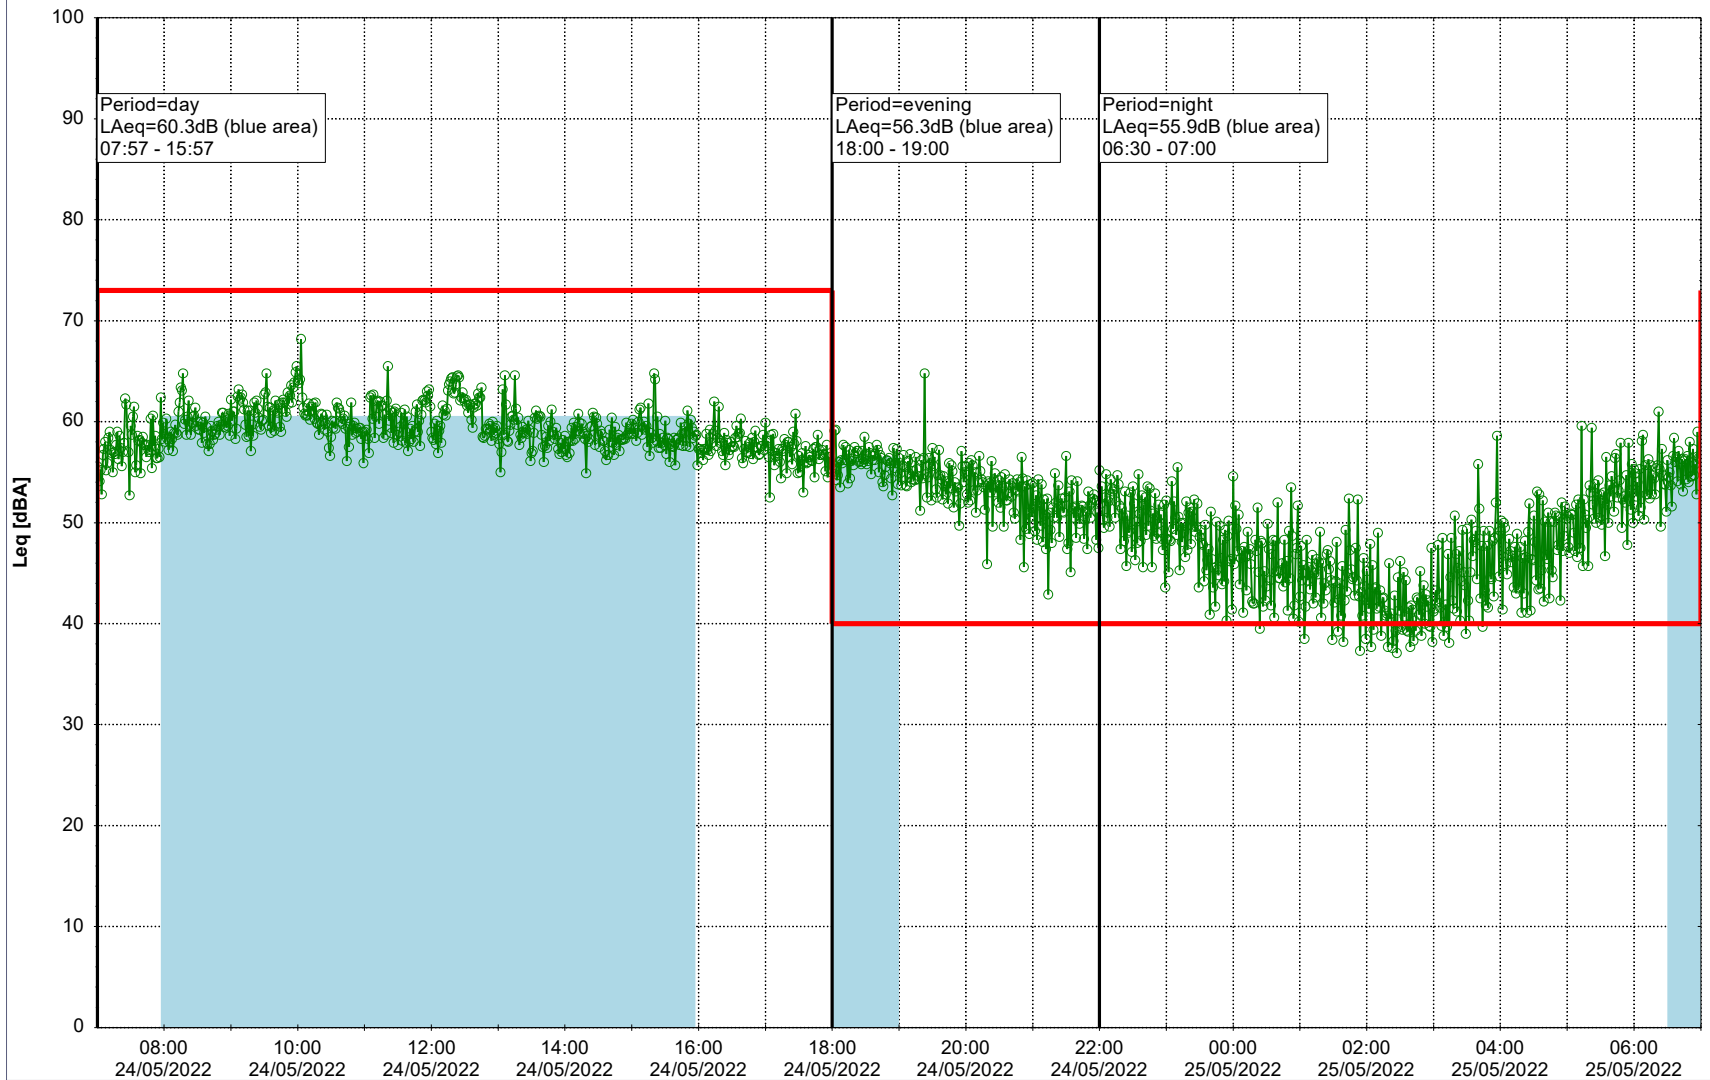

Plan View

Remarks

...

Noise Time Related Diagram

24/05/2022
25/05/2022

○ ○ ○ ○ HOL_NS01

Project: Kronos Sydhavnen
Construction: Havneholmen
Location: N-V

Plan View

Remarks

...

Noise Time Related Diagram

25/05/2022
26/05/2022

○○○○ HOL_NS01

Project: Kronos Sydhavnen
Construction: Havneholmen
Location: N-V

Plan View

Remarks