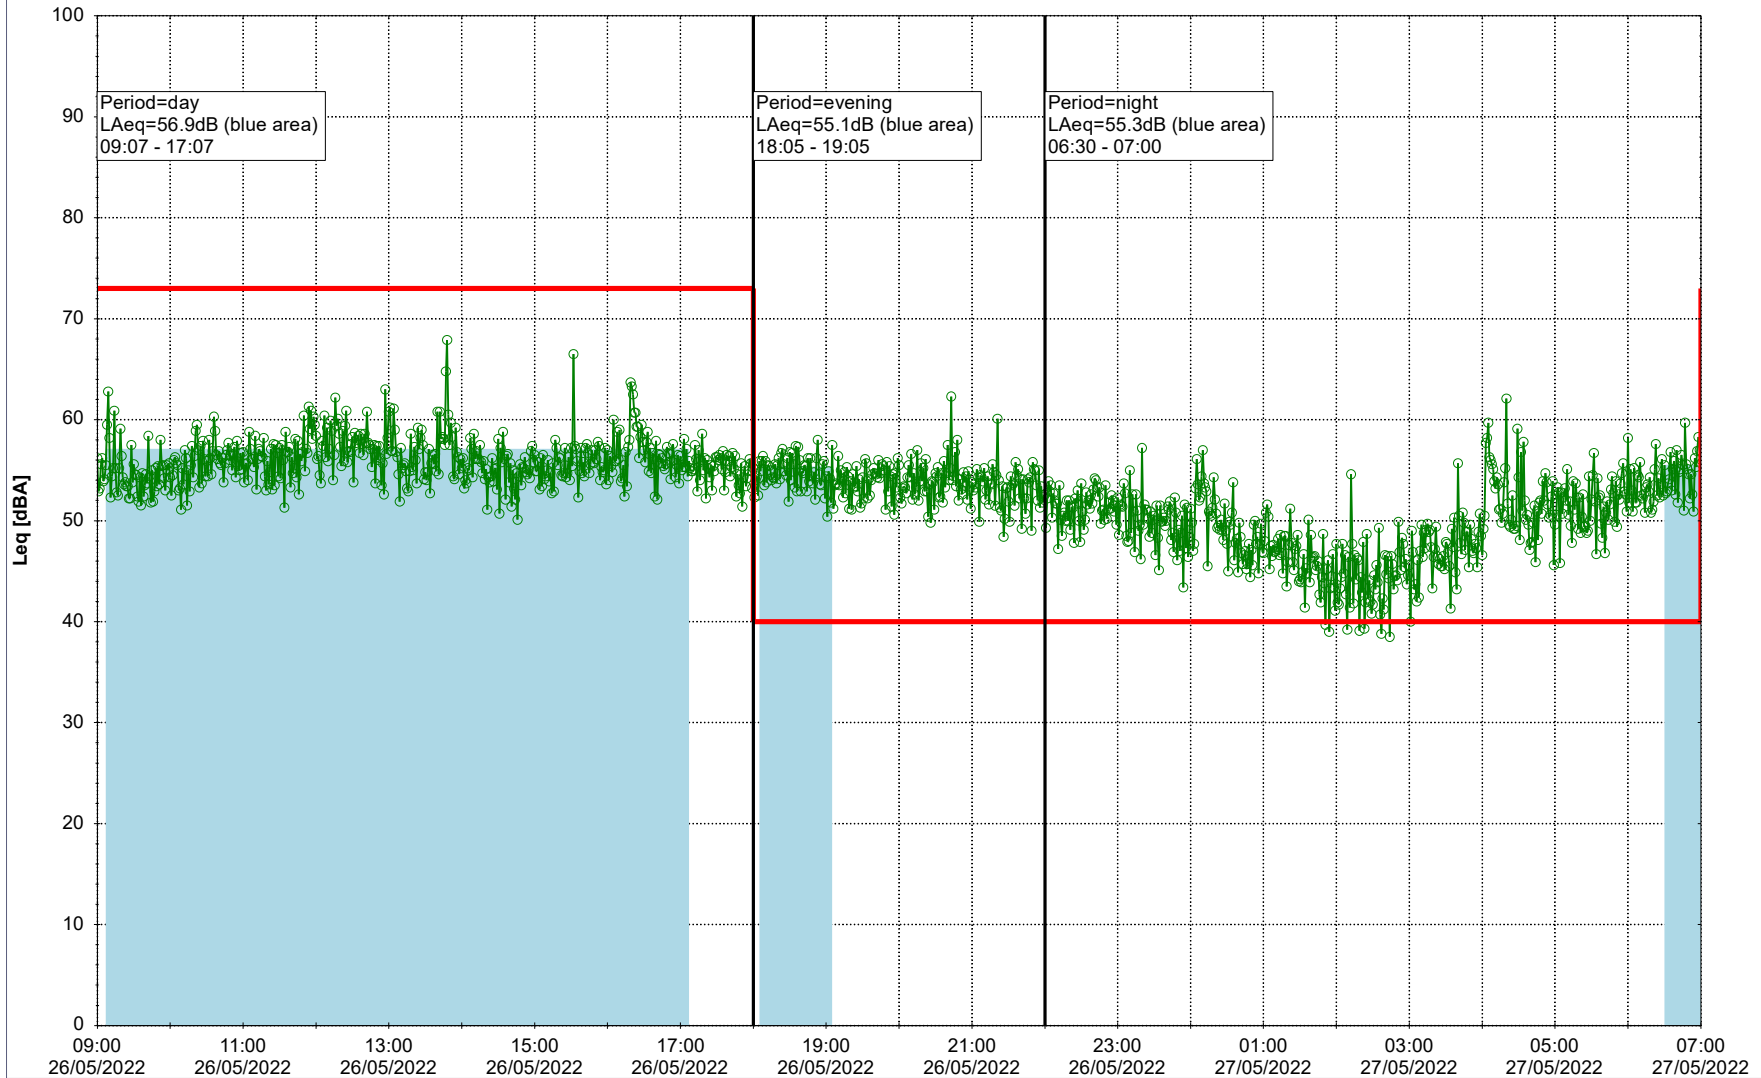

Remarks

...

Noise Time Related Diagram

25/05/2022
26/05/2022

○○○○ HOL_NS01

Project: Kronos Sydhavnen
Construction: Havneholmen
Location: N-V

Plan View

Remarks

...

Noise Time Related Diagram

26/05/2022
27/05/2022

○ ○ ○ ○ HOL_NS01

Project: Kronos Sydhavnen
Construction: Havneholmen
Location: N-V

Plan View

Remarks

...

Noise Time Related Diagram

27/05/2022
28/05/2022

○○○○ HOL_NS01

Project: Kronos Sydhavnen
Construction: Havneholmen
Location: N-V

Plan View

Remarks

...

Noise Time Related Diagram