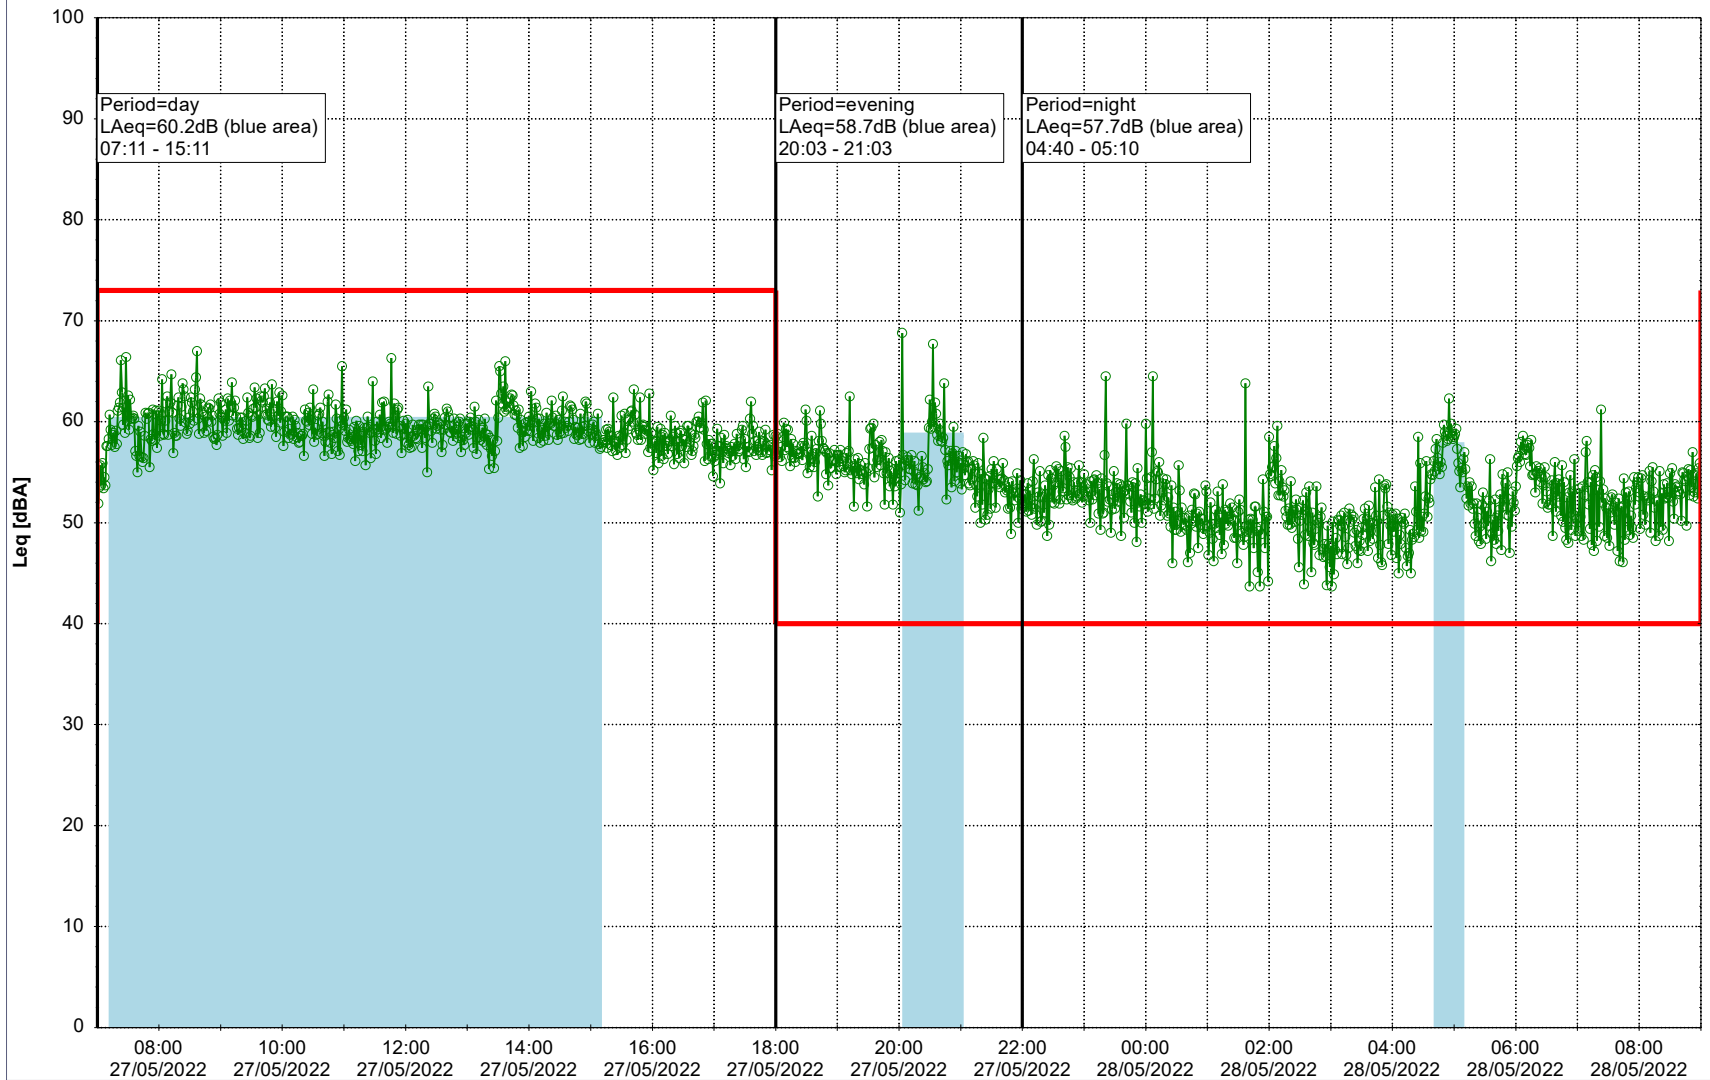

...

Noise Time Related Diagram

26/05/2022
27/05/2022

○ ○ ○ ○ HOL_NS01

Project: Kronos Sydhavnen
Construction: Havneholmen
Location: N-V

Plan View

Remarks

...

Noise Time Related Diagram

27/05/2022
28/05/2022

○○○○ HOL_NS01

Project: Kronos Sydhavnen
Construction: Havneholmen
Location: N-V

Plan View

Remarks

...

Noise Time Related Diagram