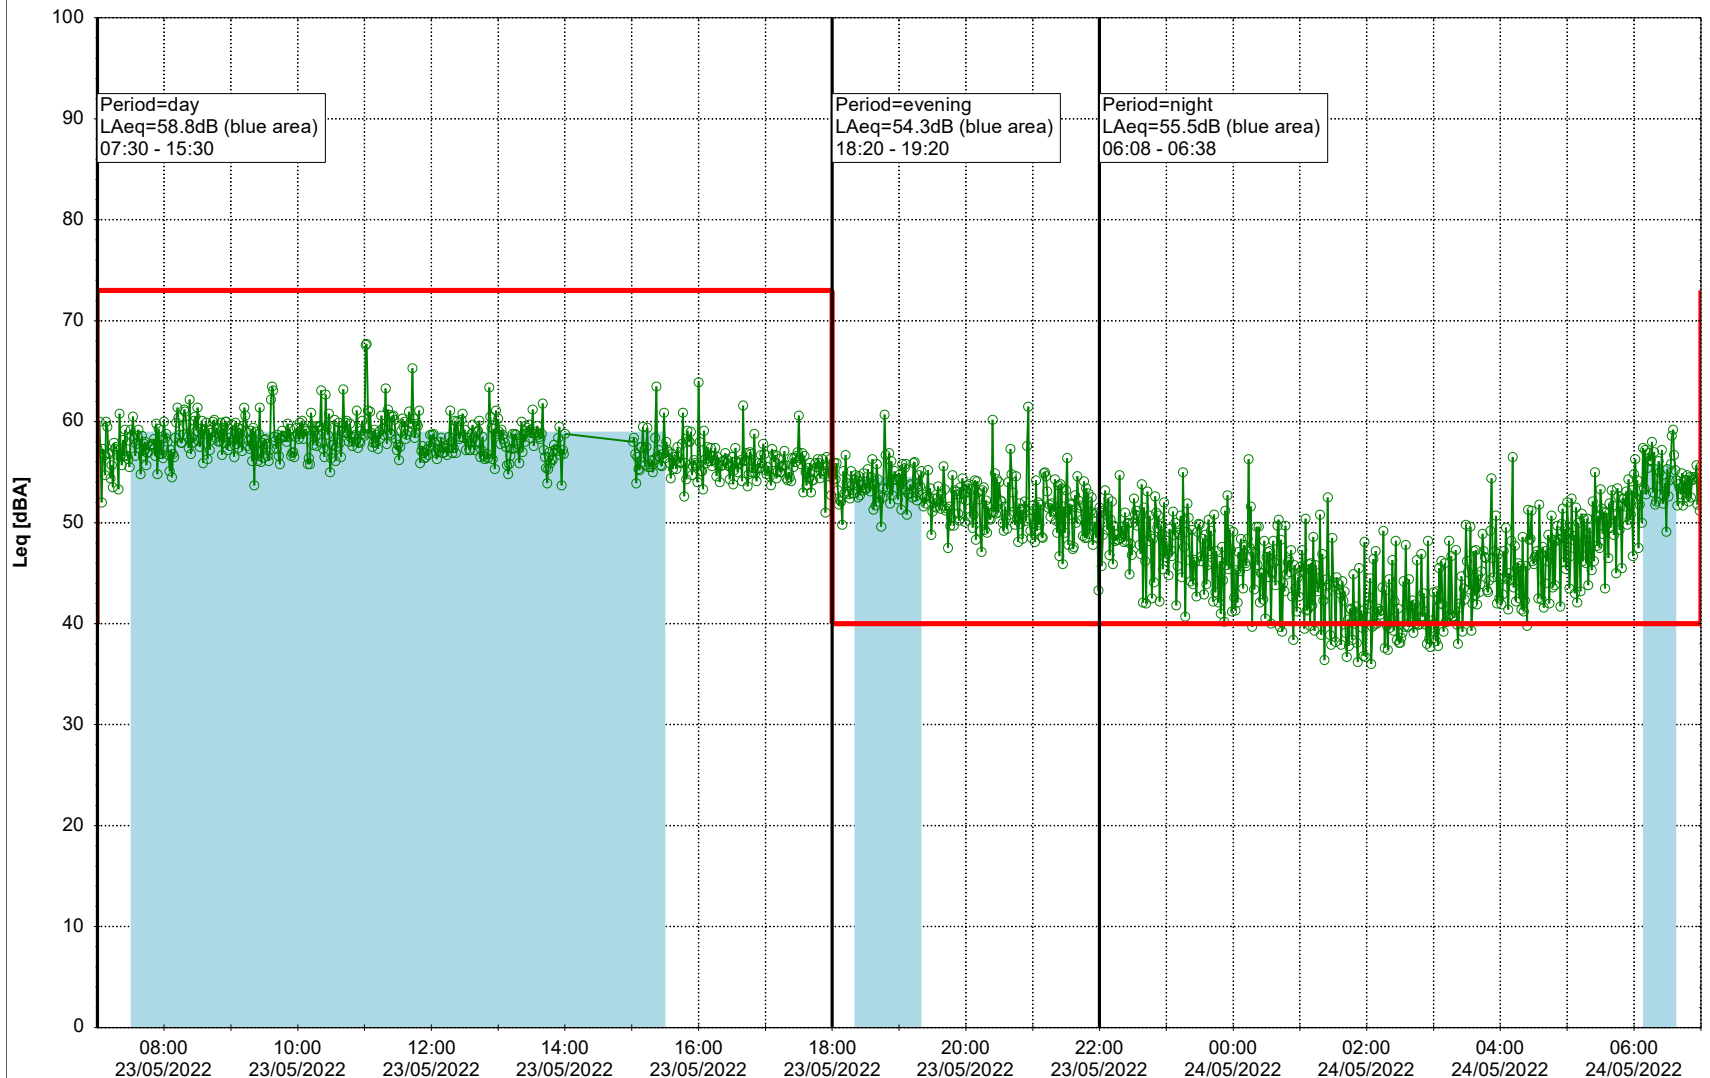

Project: Kronos Sydhavnen
Construction: Havneholmen
Location: N-V

Plan View

Remarks

...

Noise Time Related Diagram

23/05/2022
24/05/2022

○○○ HOL_NS01

Project: Kronos Sydhavnen
Construction: Havneholmen
Location: N-V

Plan View

Remarks

...

Noise Time Related Diagram

24/05/2022
25/05/2022

○ ○ ○ ○ HOL_NS01

Project: Kronos Sydhavnen
Construction: Havneholmen
Location: N-V

Plan View

Remarks

...

Noise Time Related Diagram

25/05/2022
26/05/2022

○○○○ HOL_NS01

Project: Kronos Sydhavnen
Construction: Havneholmen
Location: N-V

Plan View

Remarks

Noise Time Related Diagram

27/05/2022
28/05/2022

○○○○ HOL_NS01

Project: Kronos Sydhavnen
Construction: Havneholmen
Location: N-V

Plan View

Remarks

...

Noise Time Related Diagram