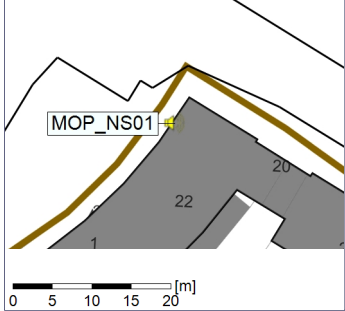

Plan View

Remarks

...

Noise Time Related Diagram

02/08/2022
03/08/2022

○○○ MOP_NS01

Project: Kronos Sydhavnen
Construction: Mozarts Plads
Location: N-V

Plan View