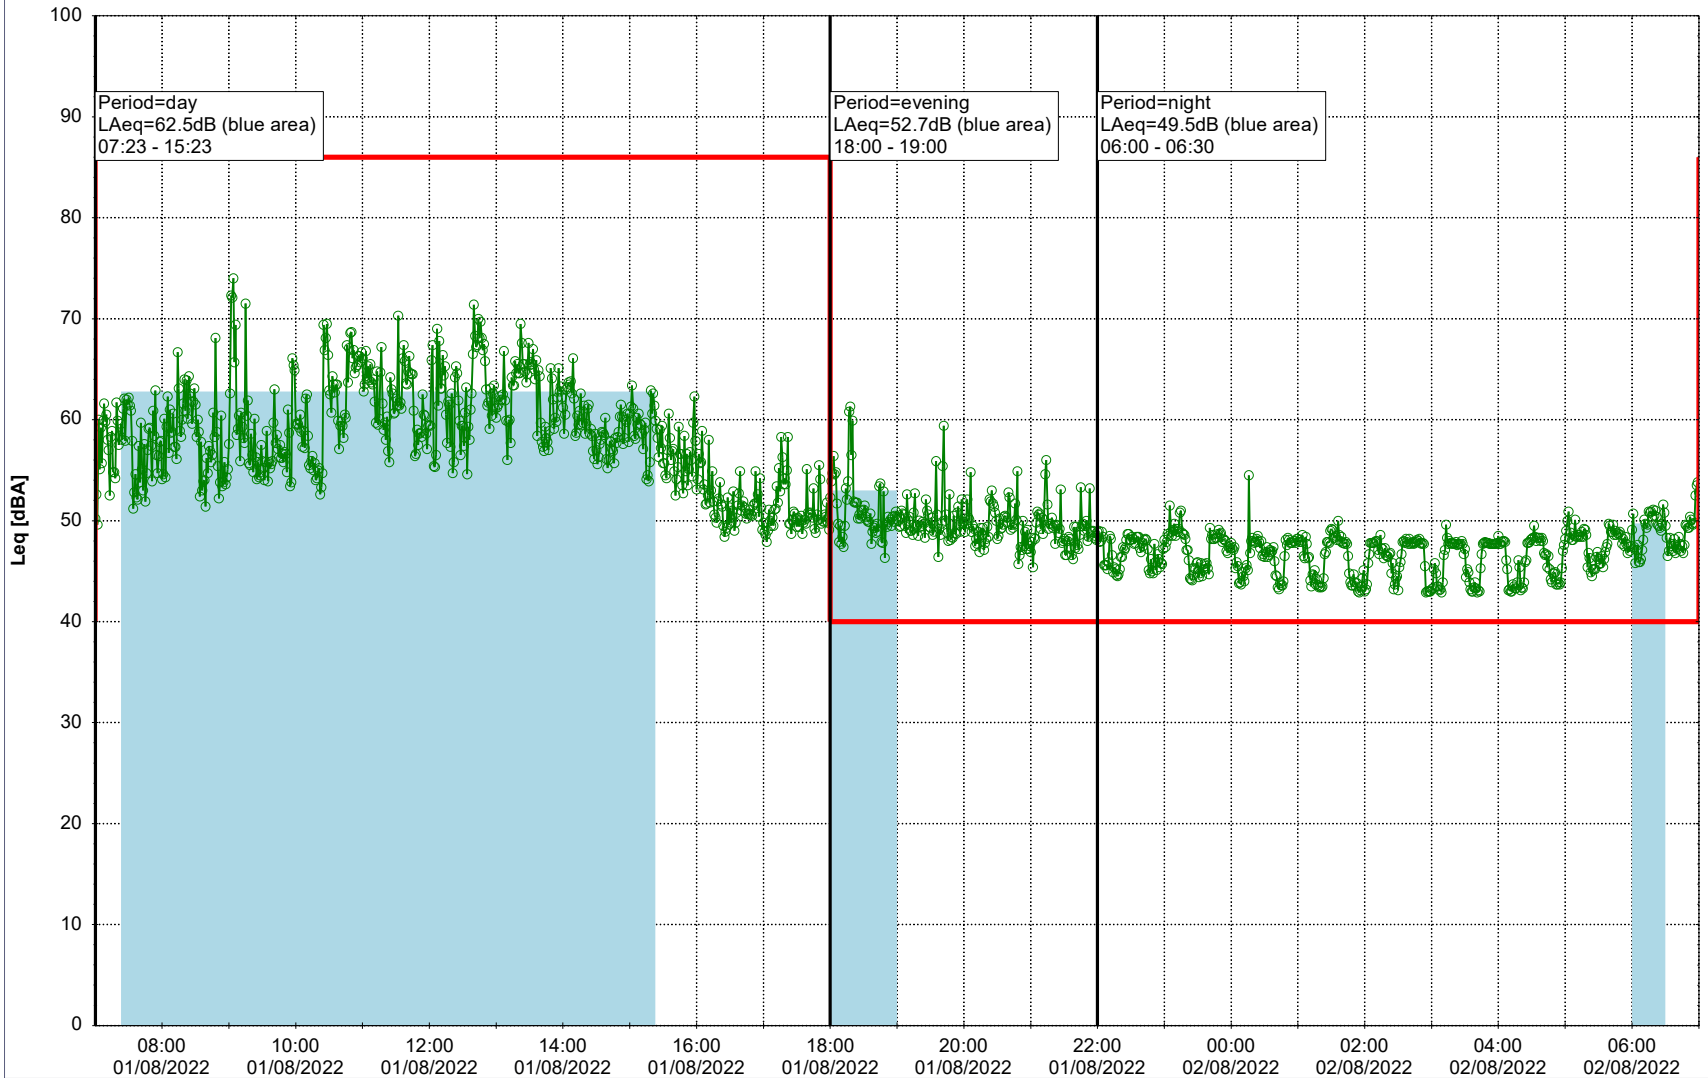

Project: Kronos Sydhavnen
Construction: Mozarts Plads
Location: N-V

Plan View

Remarks

...

Noise Time Related Diagram

01/08/2022
02/08/2022

○○○○ MOP_NS01

Project: Kronos Sydhavnen
Construction: Mozarts Plads
Location: N-V

Plan View

Remarks

...

Noise Time Related Diagram

02/08/2022
03/08/2022

○○○ MOP_NS01

Project: Kronos Sydhavnen
Construction: Mozarts Plads
Location: N-V

Plan View