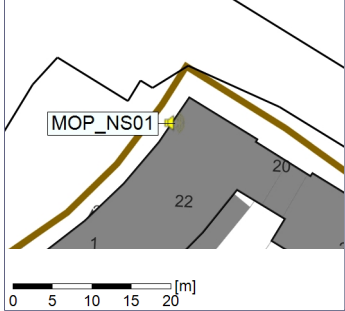

...

Noise Time Related Diagram

04/08/2022
05/08/2022

○○○ MOP_NS01

Project: Kronos Sydhavnen
Construction: Mozarts Plads
Location: N-V

Plan View

Remarks

...