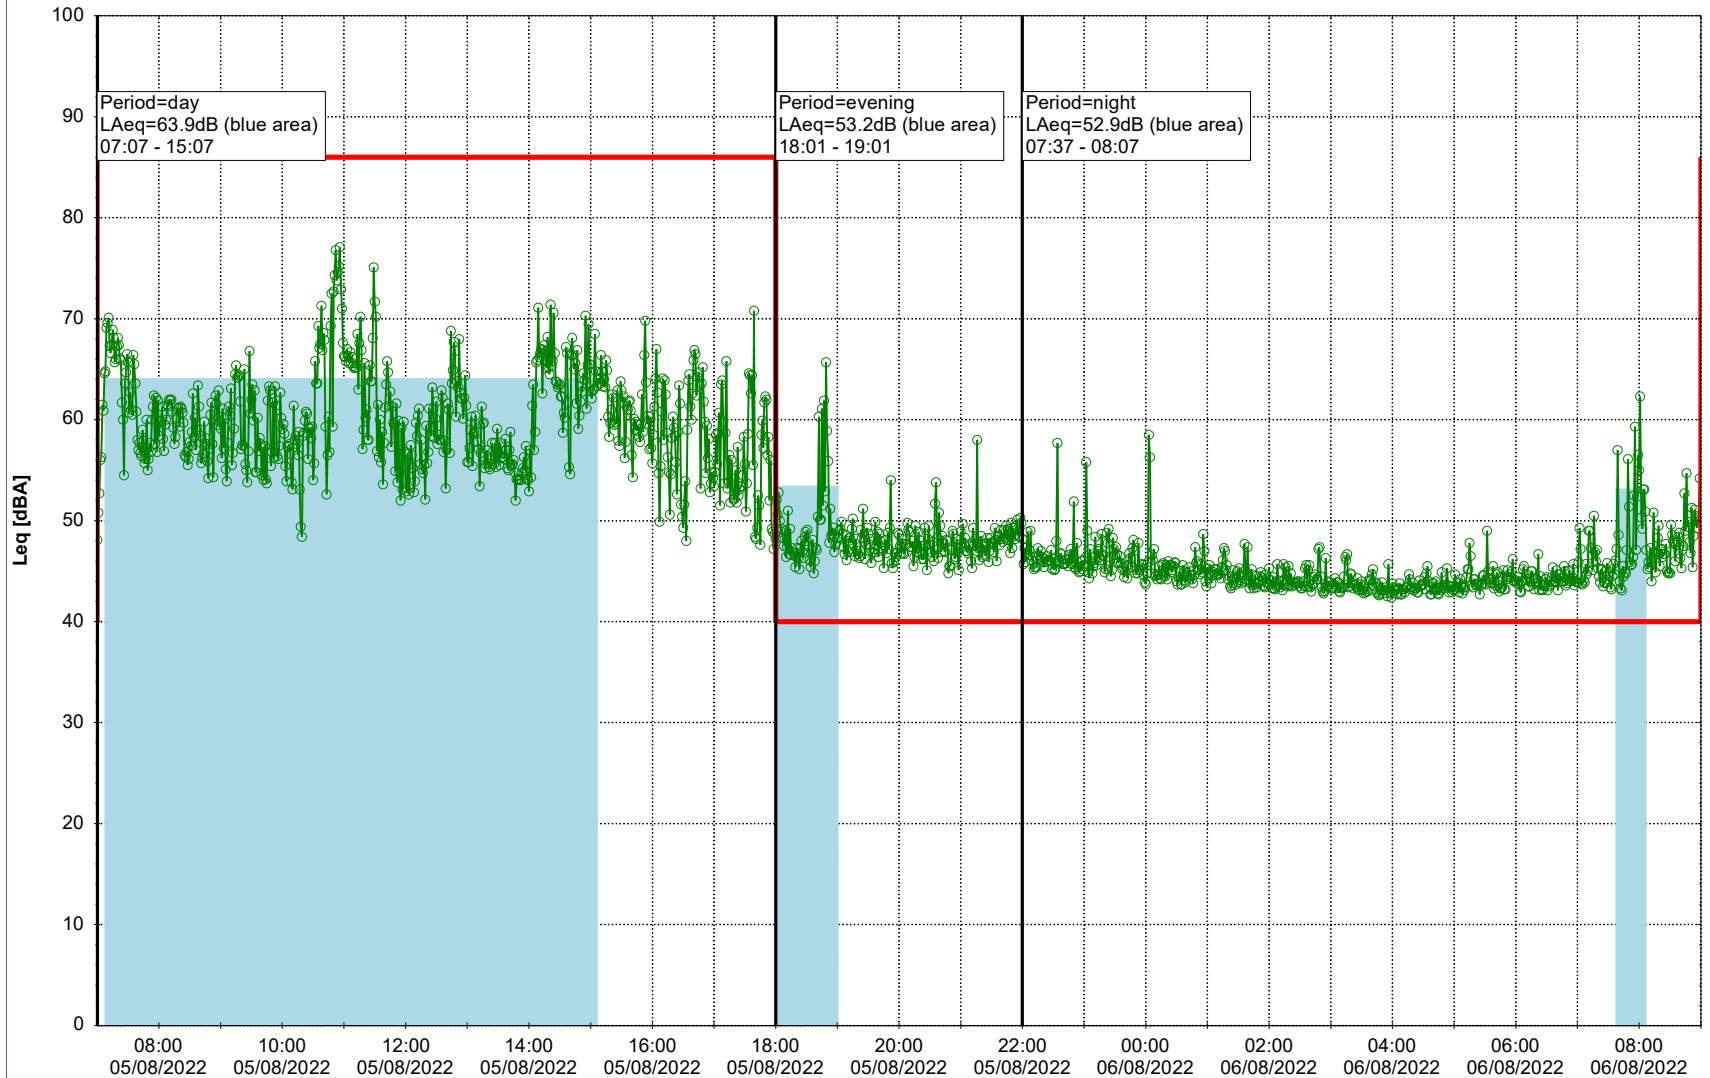

...

Noise Time Related Diagram

04/08/2022
05/08/2022

○○○ MOP_NS01

Project: Kronos Sydhavnen
Construction: Mozarts Plads
Location: N-V

Plan View

Remarks

...

Noise Time Related Diagram

05/08/2022
06/08/2022

○○○○ MOP_NS01

Project: Kronos Sydhavnen
Construction: Mozarts Plads
Location: N-V

Plan View

Remarks

...

Noise Time Related Diagram