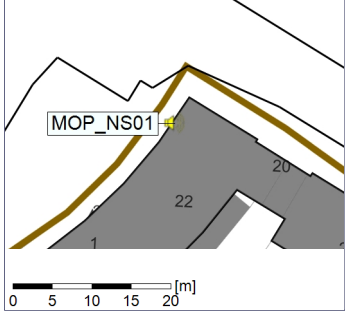

Remarks

...

Noise Time Related Diagram

03/08/2022
04/08/2022

○○○○ MOP_NS01

Project: Kronos Sydhavnen
Construction: Mozarts Plads
Location: N-V

Plan View

Remarks