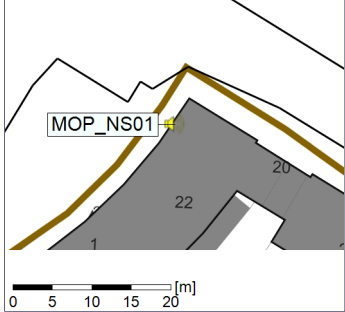

06/08/2022
07/08/2022

○○○○ MOP_NS01

Project: Kronos Sydhavnen
Construction: Mozarts Plads
Location: N-V

Plan View

Remarks

...

Noise Time Related Diagram

07/08/2022
08/08/2022