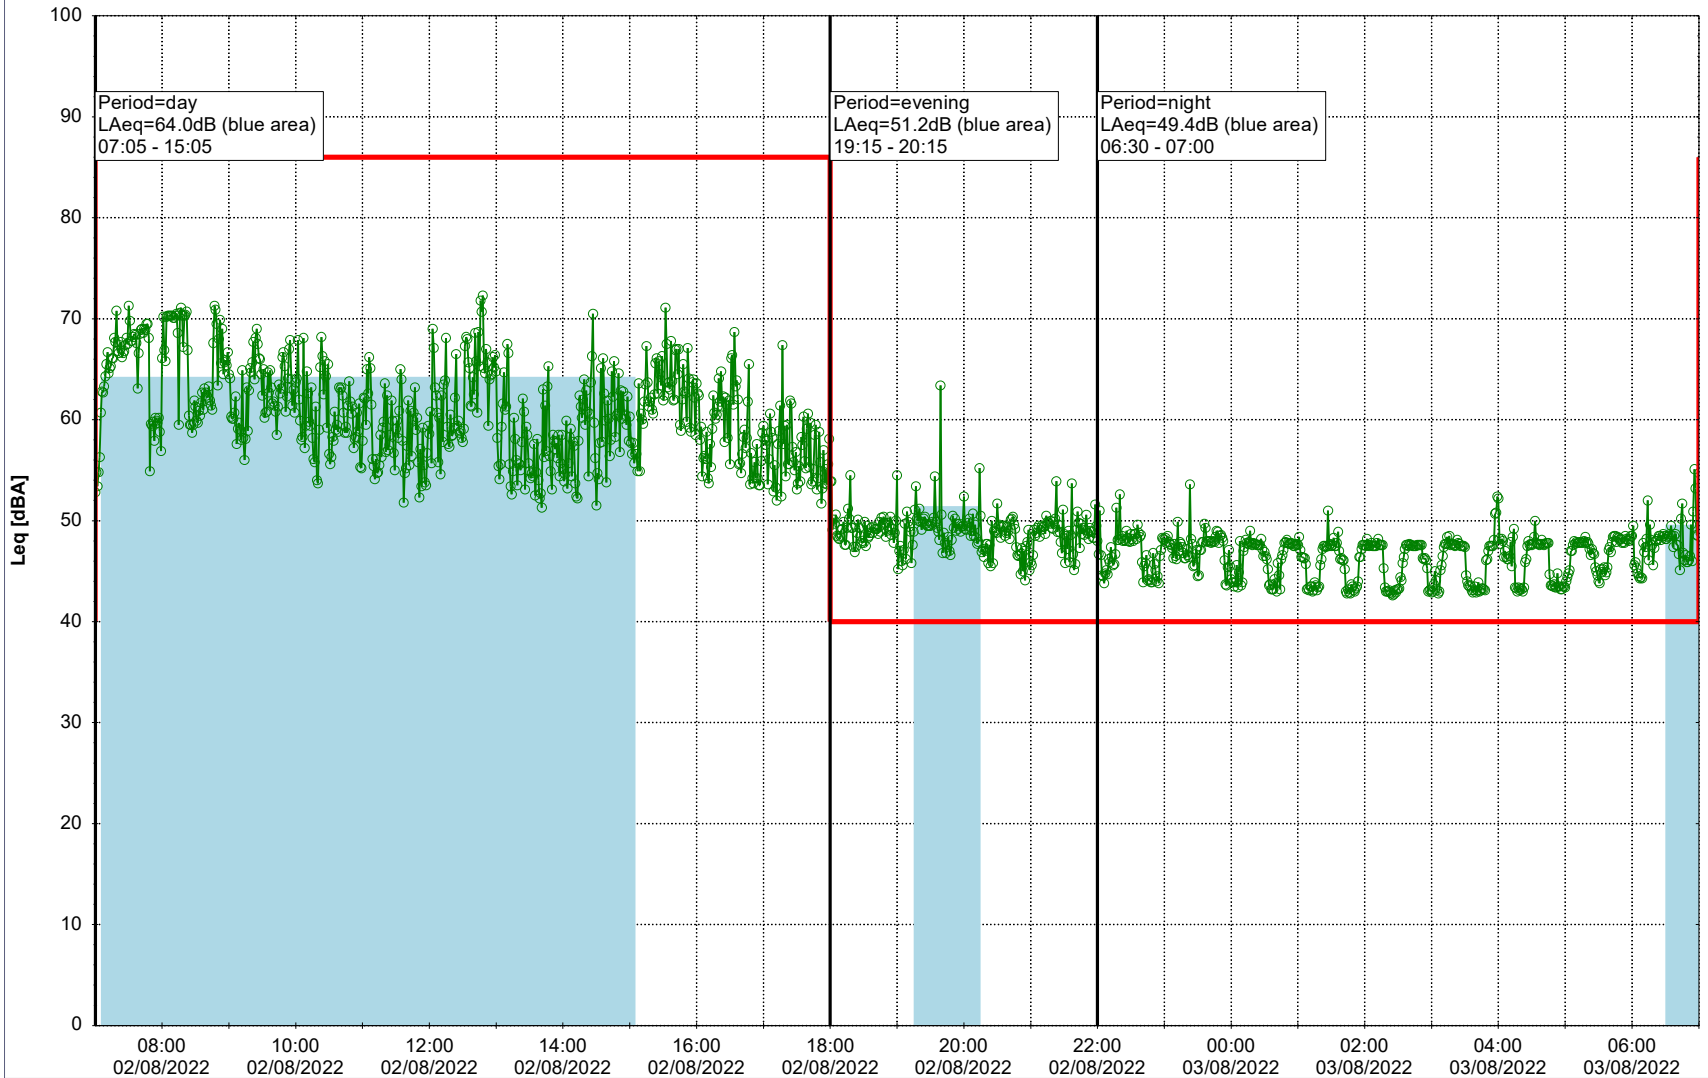

Plan View

Remarks

...

Noise Time Related Diagram

02/08/2022
03/08/2022

○○○ MOP_NS01

Project: Kronos Sydhavnen
Construction: Mozarts Plads
Location: N-V

Plan View

Remarks

...

Noise Time Related Diagram

03/08/2022
04/08/2022

○○○○ MOP_NS01

Project: Kronos Sydhavnen
Construction: Mozarts Plads
Location: N-V

Plan View

Remarks