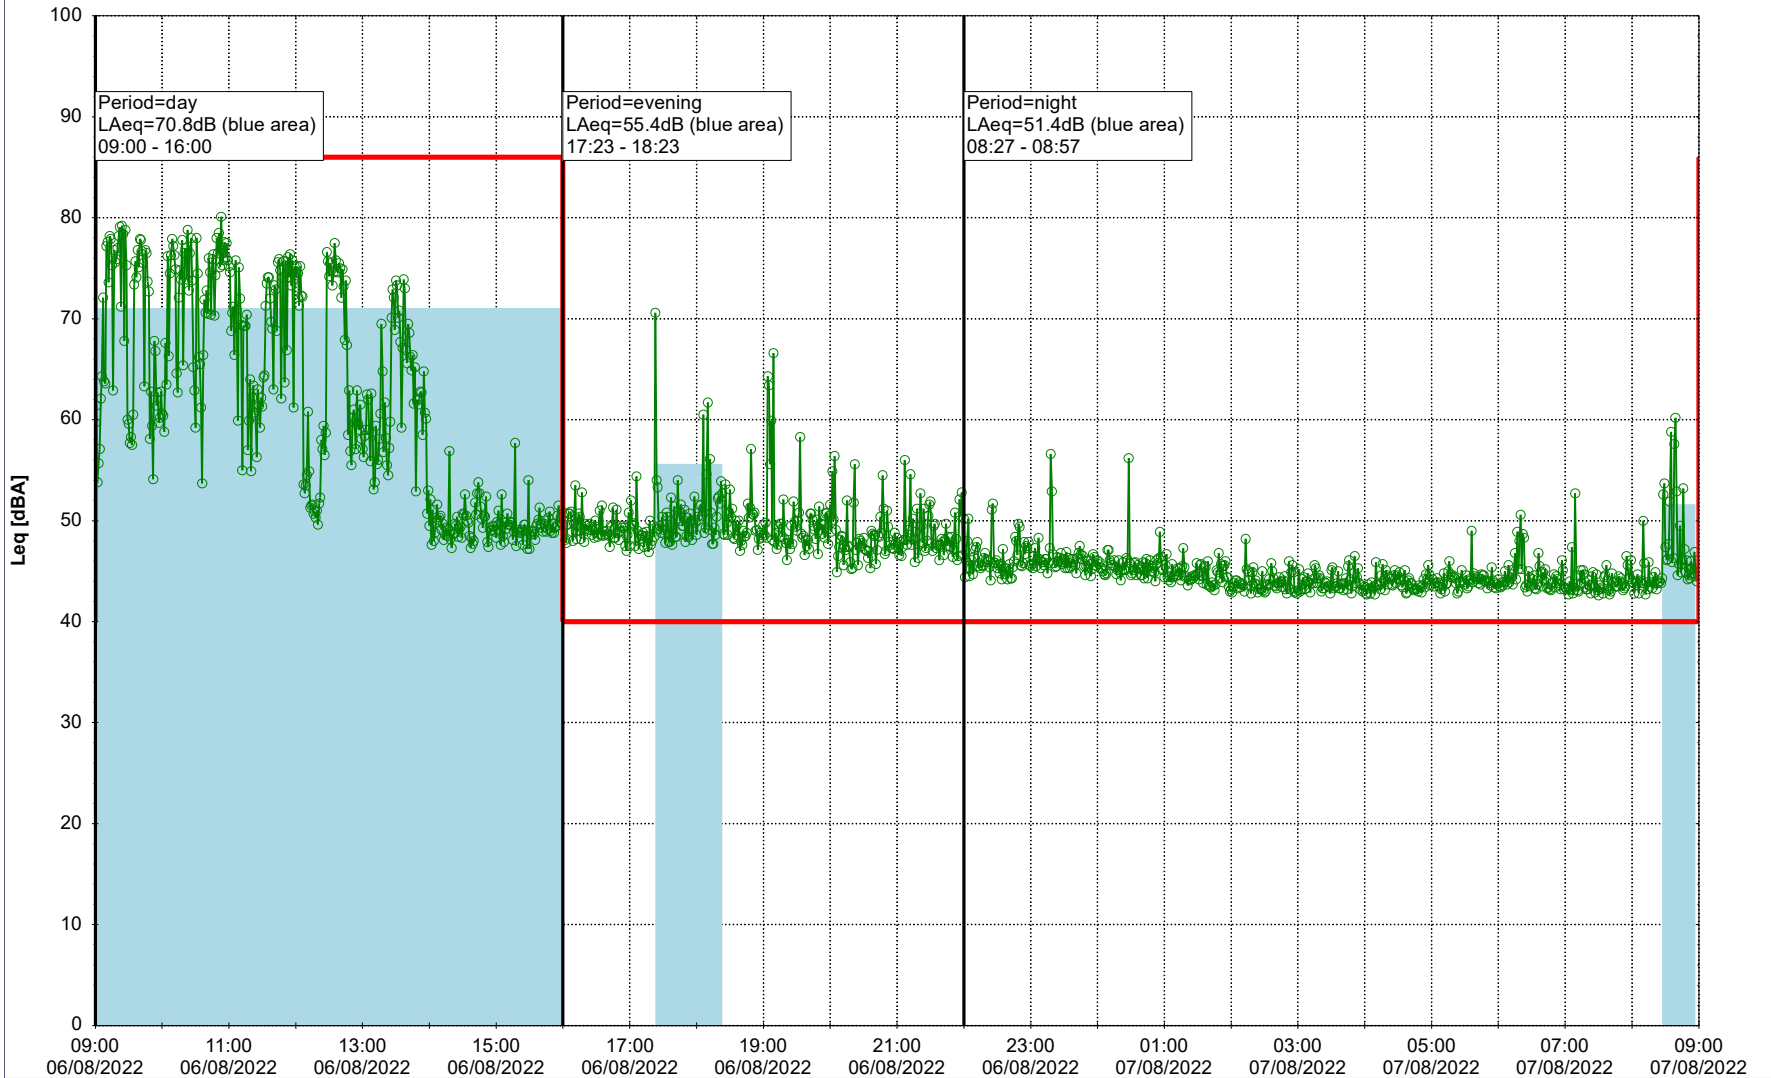

Noise Time Related Diagram

06/08/2022
07/08/2022

○○○○ MOP_NS01