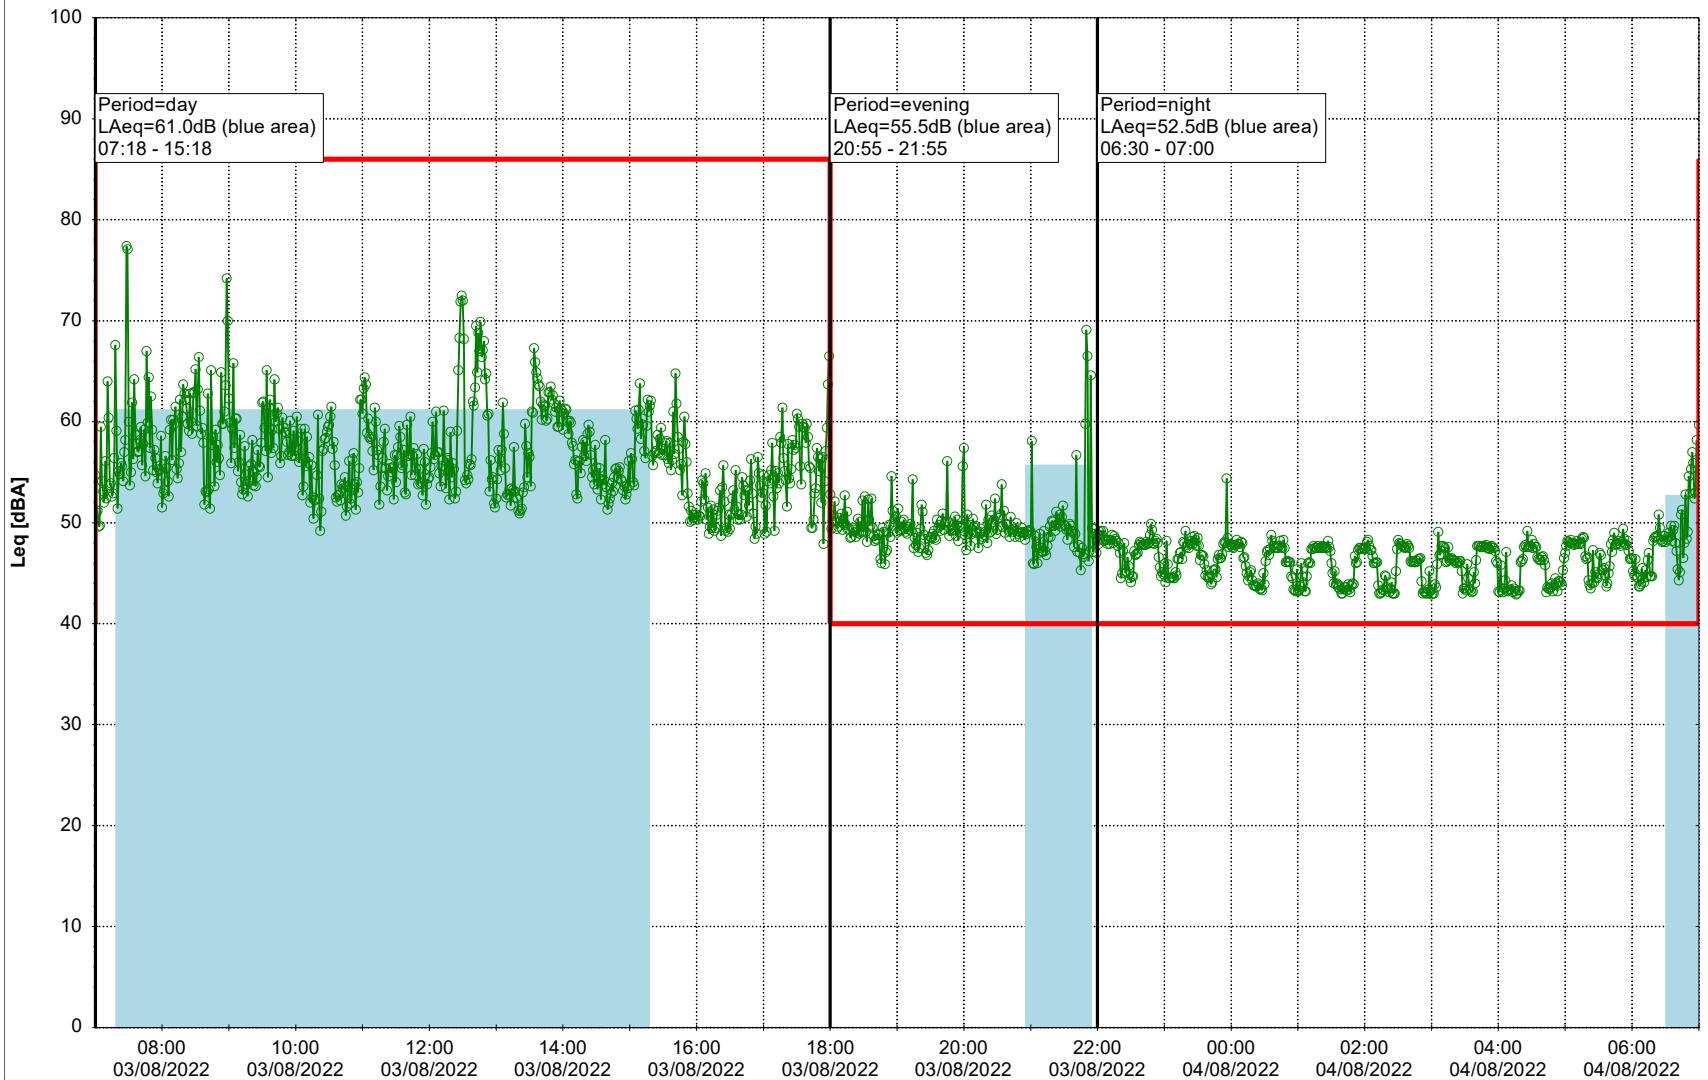

Plan View

Remarks

...

Noise Time Related Diagram

02/08/2022
03/08/2022

○○○ MOP_NS01

Project: Kronos Sydhavnen
Construction: Mozarts Plads
Location: N-V

Plan View

Remarks

...

Noise Time Related Diagram

03/08/2022
04/08/2022

○○○○ MOP_NS01

Project: Kronos Sydhavnen
Construction: Mozarts Plads
Location: N-V

Plan View

Remarks