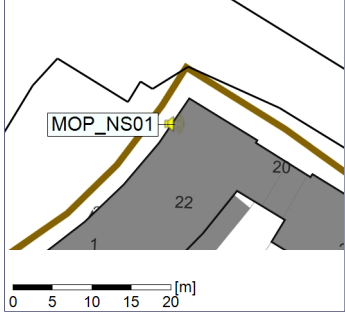

Noise Time Related Diagram

05/08/2022
06/08/2022

○○○○ MOP_NS01

Project: Kronos Sydhavnen
Construction: Mozarts Plads
Location: N-V

Plan View

Remarks

...

Noise Time Related Diagram