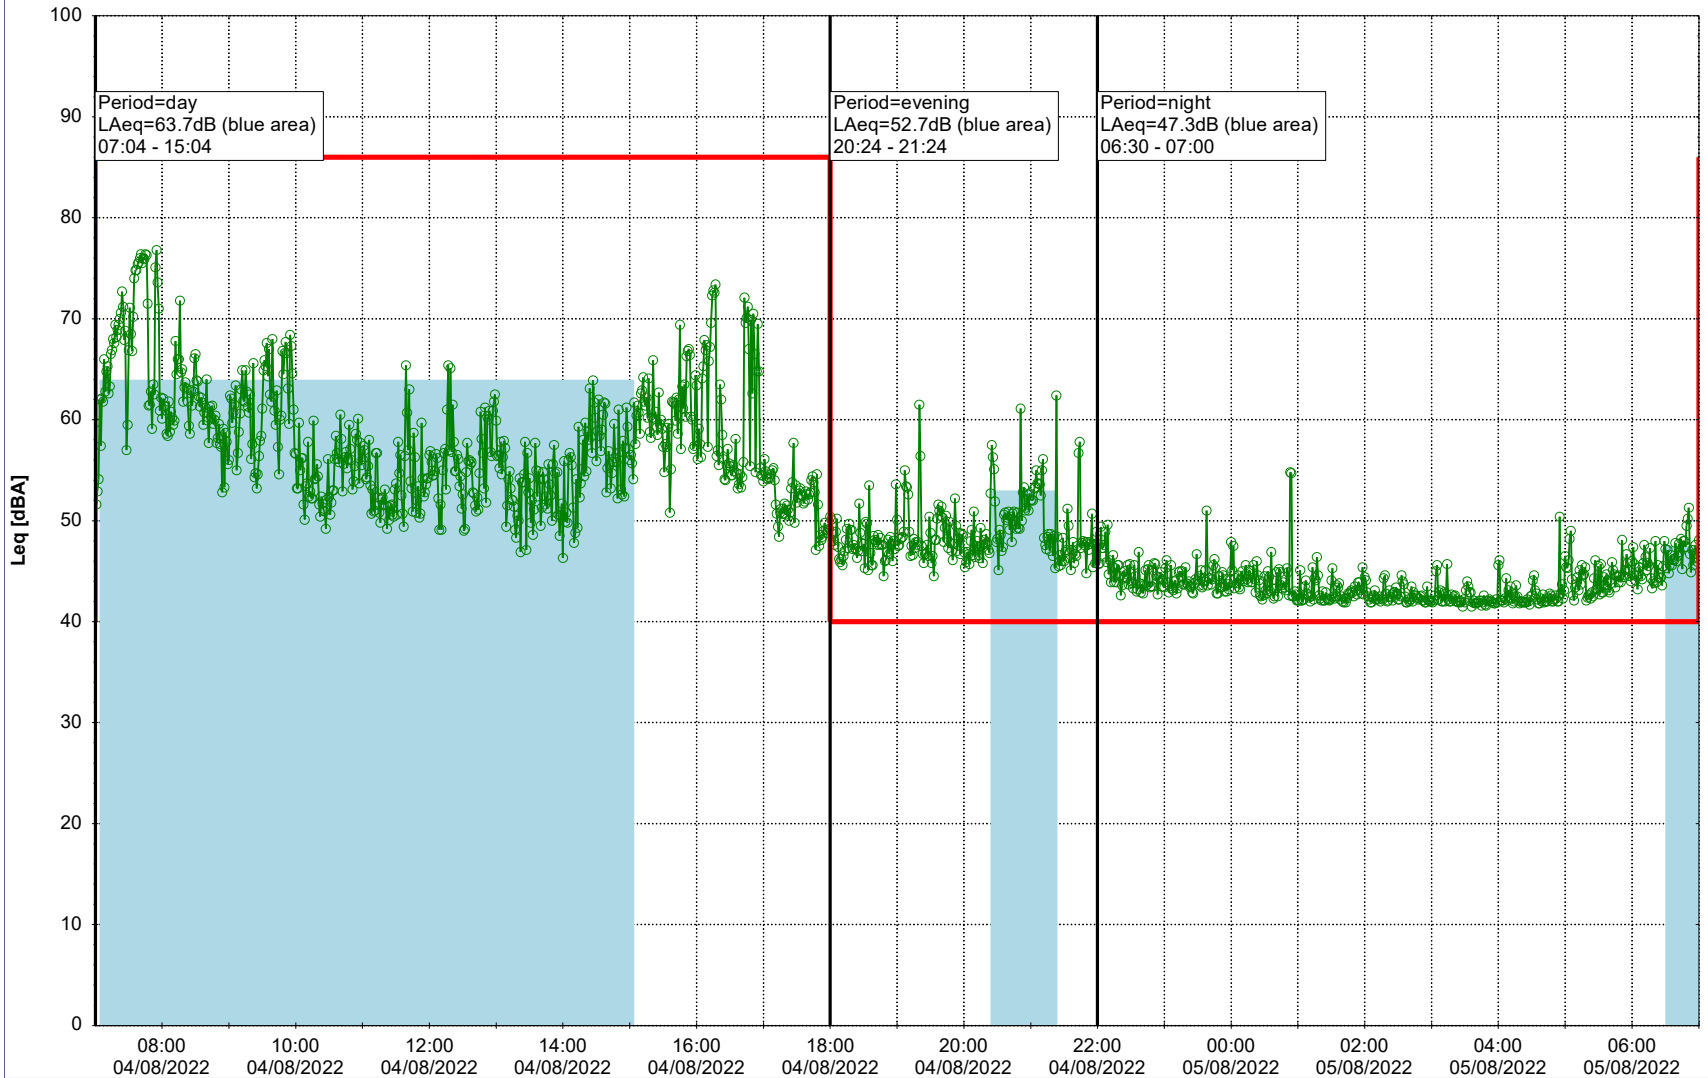

Noise Time Related Diagram

04/08/2022
05/08/2022

○○○ MOP_NS01