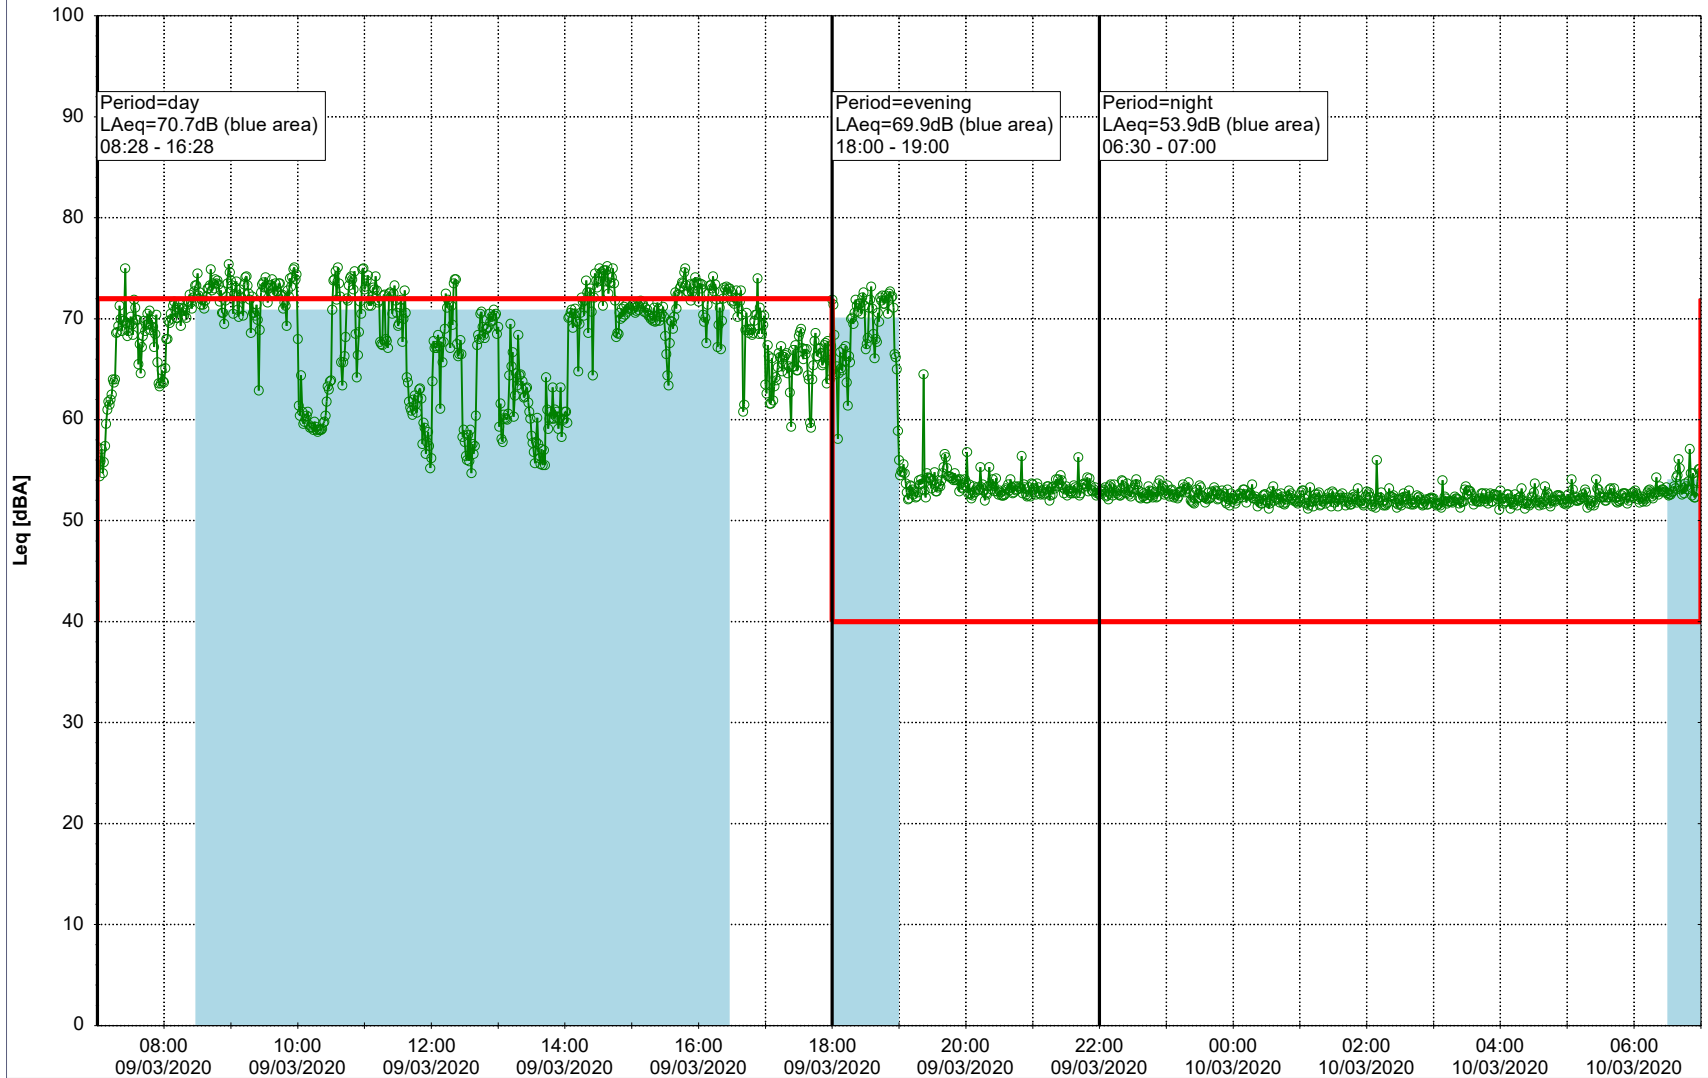

Noise Time Related Diagram

○○○○ MOP_NS01