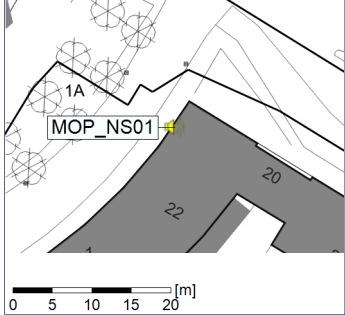

Noise Time Related Diagram

○○○○ MOP_NS01

Project: Kronos Sydhavnen
Construction: Mozarts Plads
Location: N-V

Plan View

Remarks

...

Noise Time Related Diagram

15/03/2020
16/03/2020