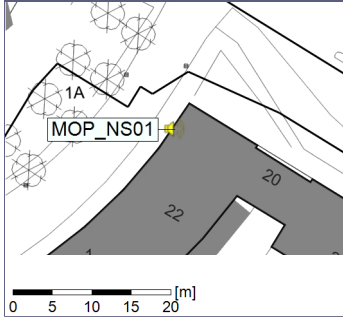

Project: Kronos Sydhavnen
Construction: Mozarts Plads
Location: N-V

14/03/2020
15/03/2020

Plan View