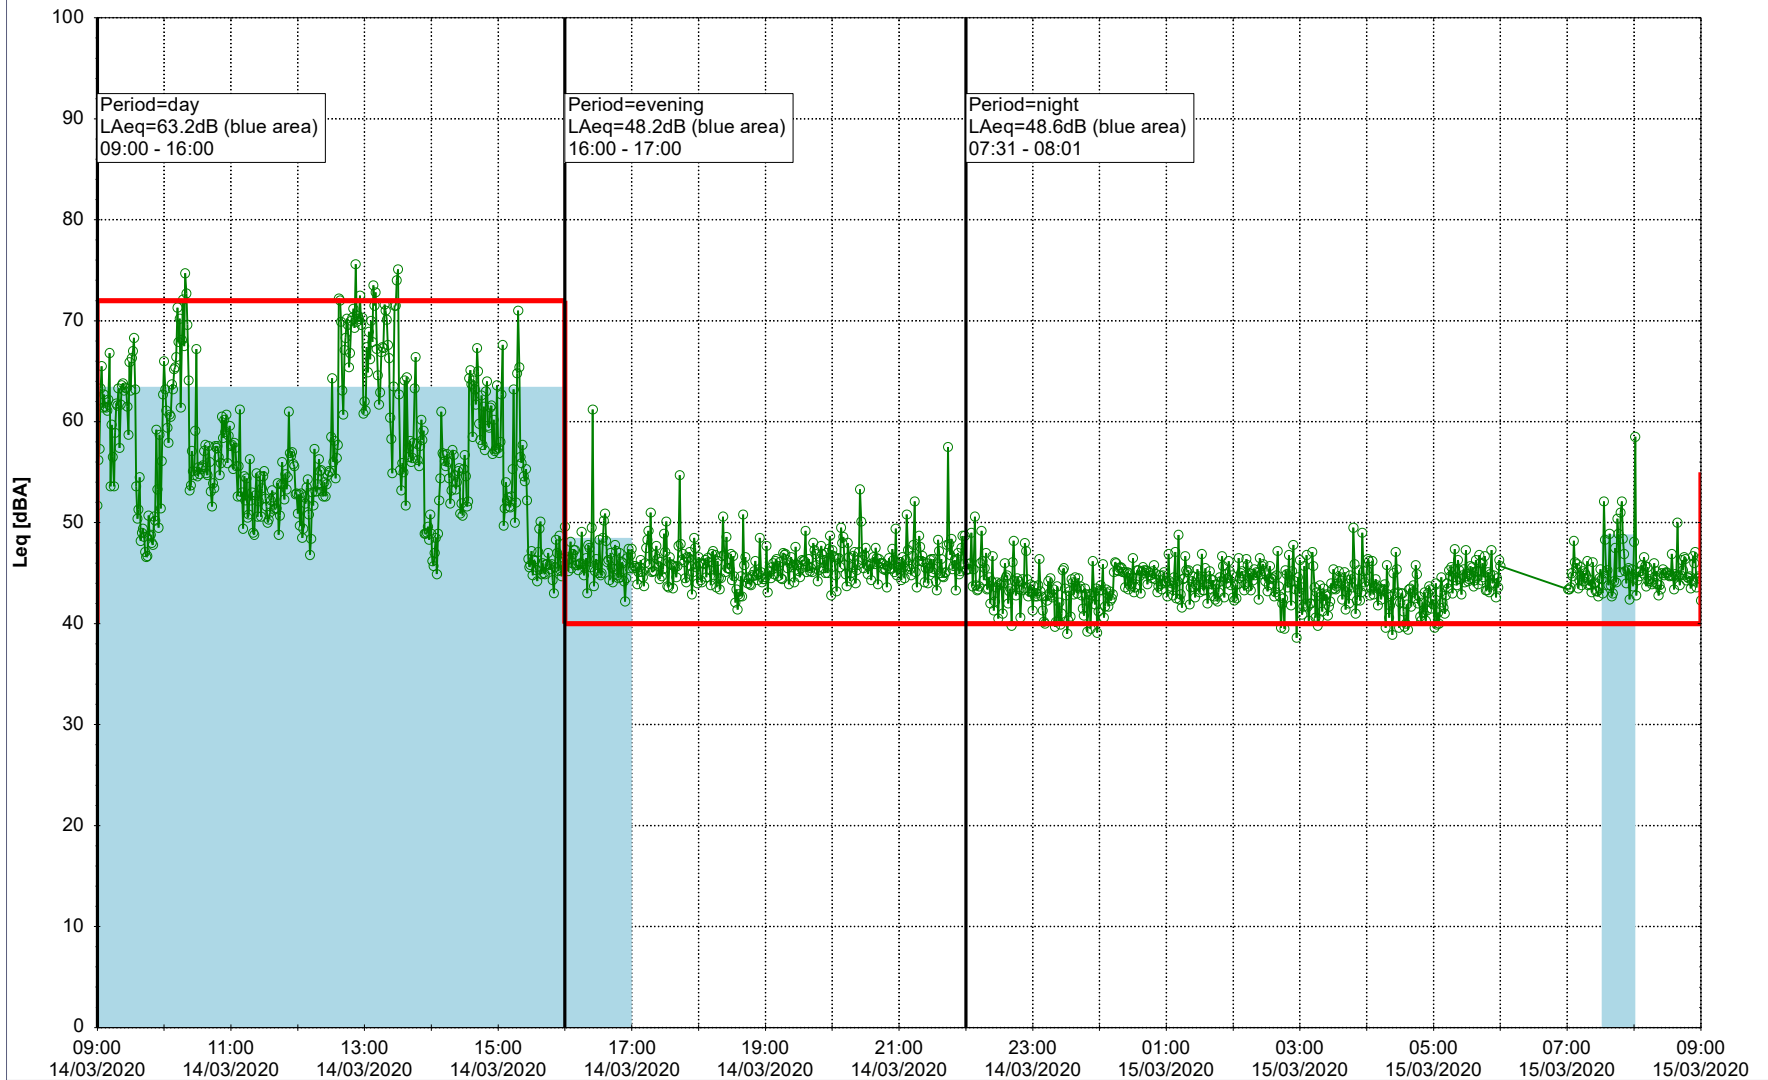

Noise Time Related Diagram

13/03/2020
14/03/2020

○○○○ MOP_NS01

Project: Kronos Sydhavnen
Construction: Mozarts Plads
Location: N-V

14/03/2020
15/03/2020

Plan View

Remarks

...

Noise Time Related Diagram

○○○○ MOP_NS01

Project: Kronos Sydhavnen
Construction: Mozarts Plads
Location: N-V

Plan View

Remarks

...

Noise Time Related Diagram

15/03/2020
16/03/2020