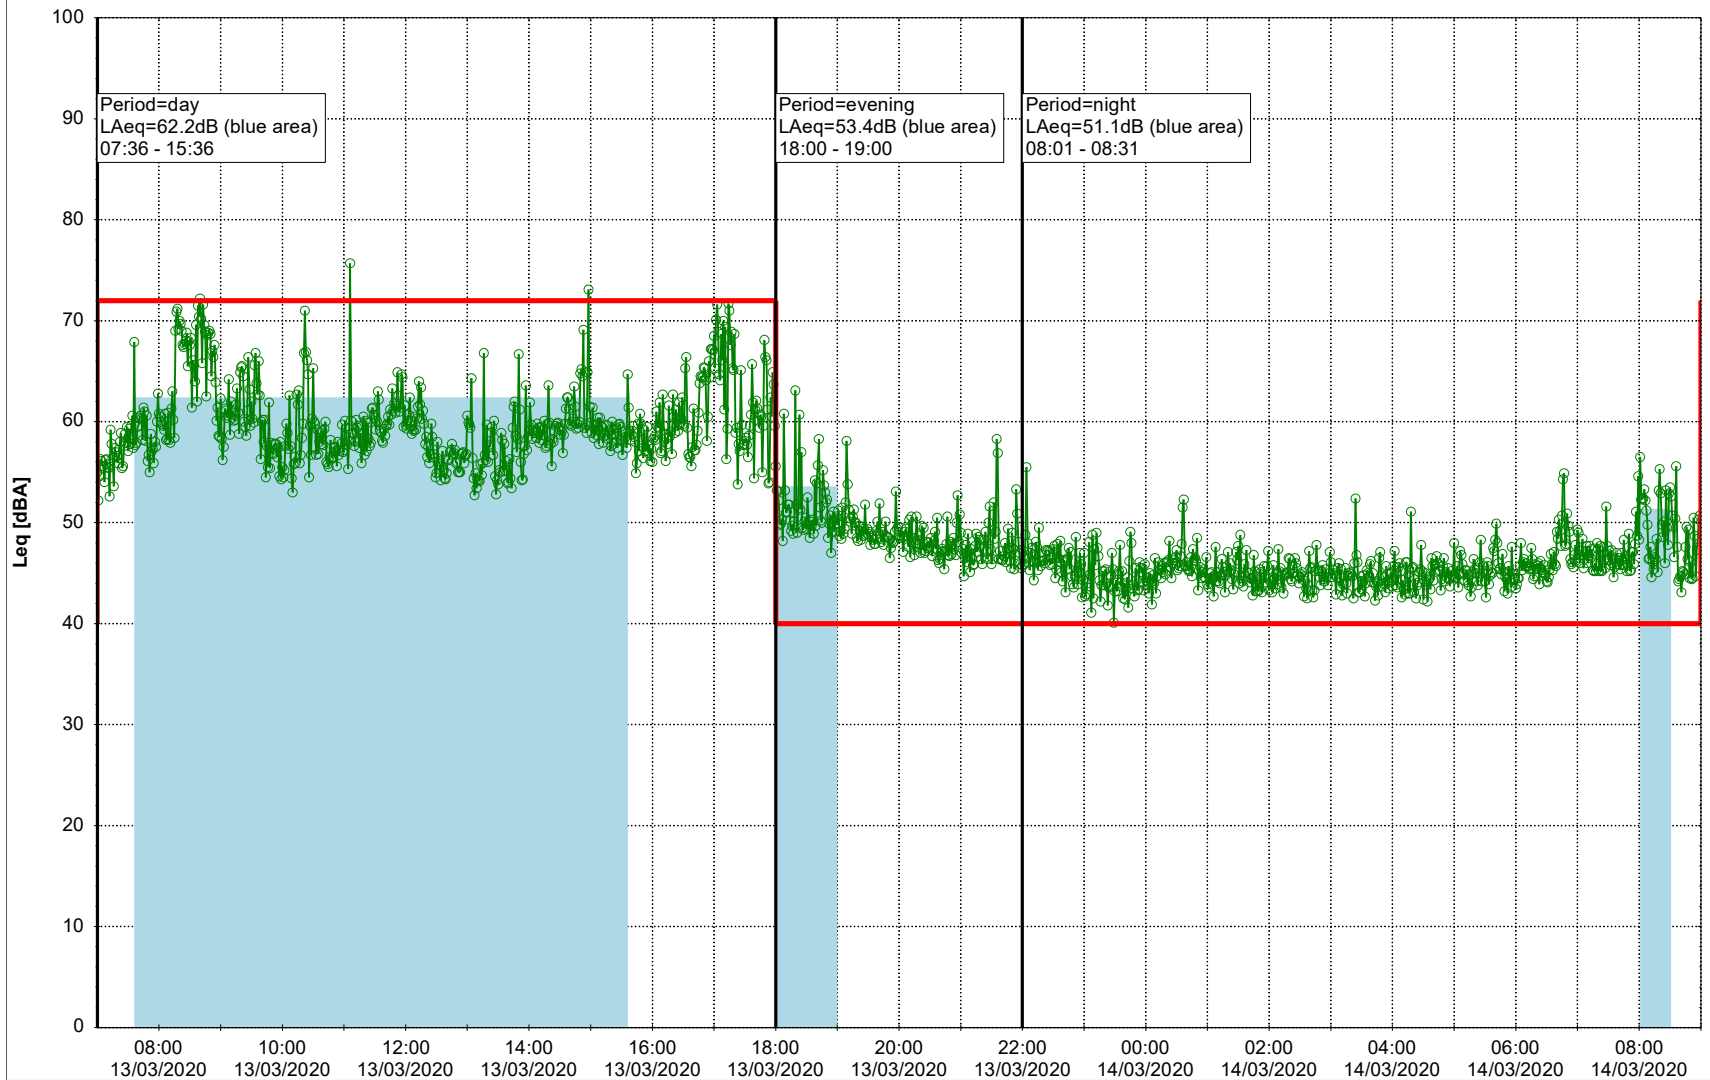

...

Noise Time Related Diagram

12/03/2020
13/03/2020

○○○○ MOP_NS01

Project: Kronos Sydhavnen
Construction: Mozarts Plads
Location: N-V

Plan View

Remarks

...

Noise Time Related Diagram

13/03/2020
14/03/2020

○○○○ MOP_NS01

Project: Kronos Sydhavnen
Construction: Mozarts Plads
Location: N-V

14/03/2020
15/03/2020

Plan View

Remarks

...

Noise Time Related Diagram

○○○○ MOP_NS01

Project: Kronos Sydhavnen
Construction: Mozarts Plads
Location: N-V

Plan View

Remarks

...

Noise Time Related Diagram

15/03/2020
16/03/2020