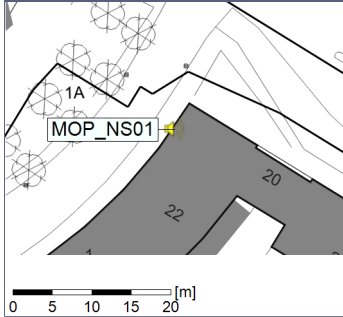

Plan View

Remarks

...

Noise Time Related Diagram

10/03/2020
11/03/2020

○○○○ MOP_NS01

Project: Kronos Sydhavnen
Construction: Mozarts Plads
Location: N-V

Plan View