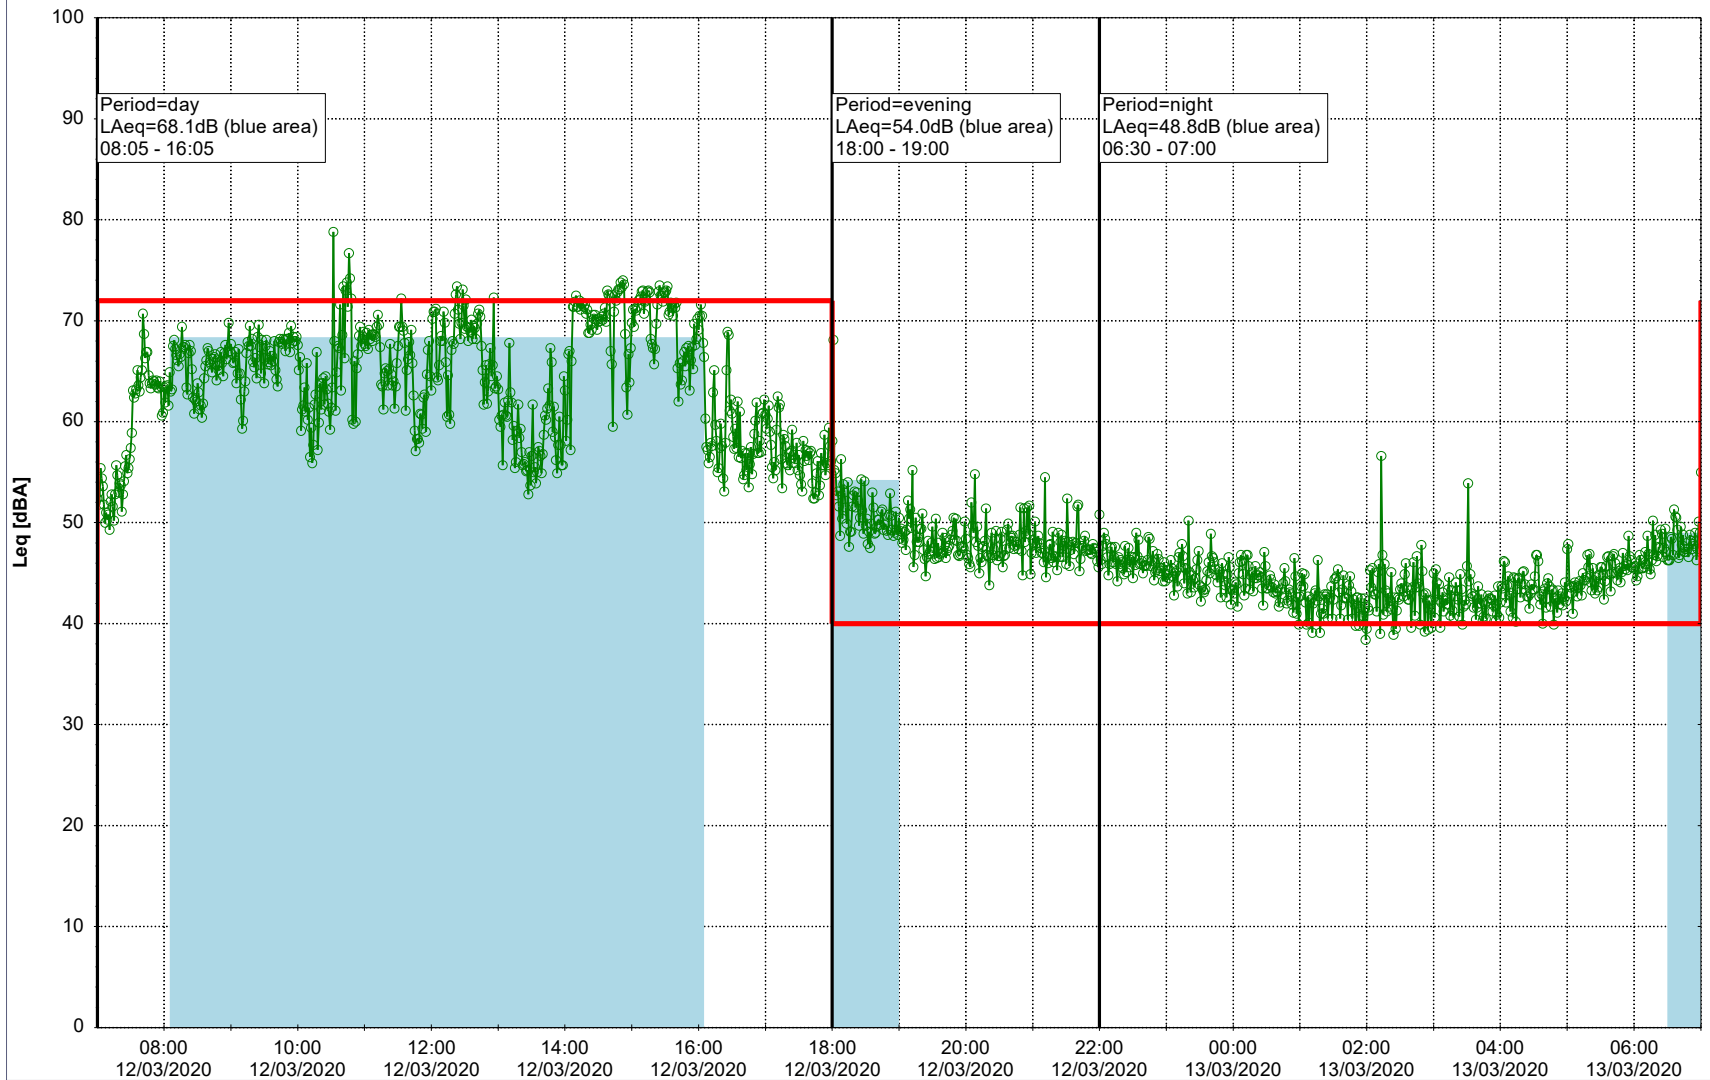

Remarks

...

Noise Time Related Diagram

11/03/2020
12/03/2020

○○○○ MOP_NS01

Project: Kronos Sydhavnen
Construction: Mozarts Plads
Location: N-V

Plan View

Remarks

...

Noise Time Related Diagram

12/03/2020
13/03/2020

○○○○ MOP_NS01

Project: Kronos Sydhavnen
Construction: Mozarts Plads
Location: N-V

Plan View

Remarks

...