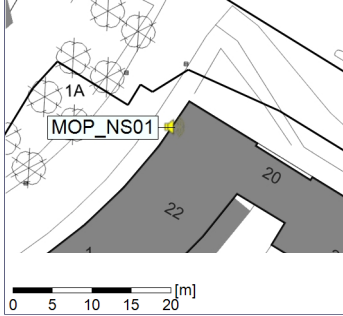

Project: Kronos Sydhavnen
Construction: Mozarts Plads
Location: N-V

09/03/2020
10/03/2020

Plan View

Remarks

...

Noise Time Related Diagram

○○○○ MOP_NS01

Project: Kronos Sydhavnen
Construction: Mozarts Plads
Location: N-V