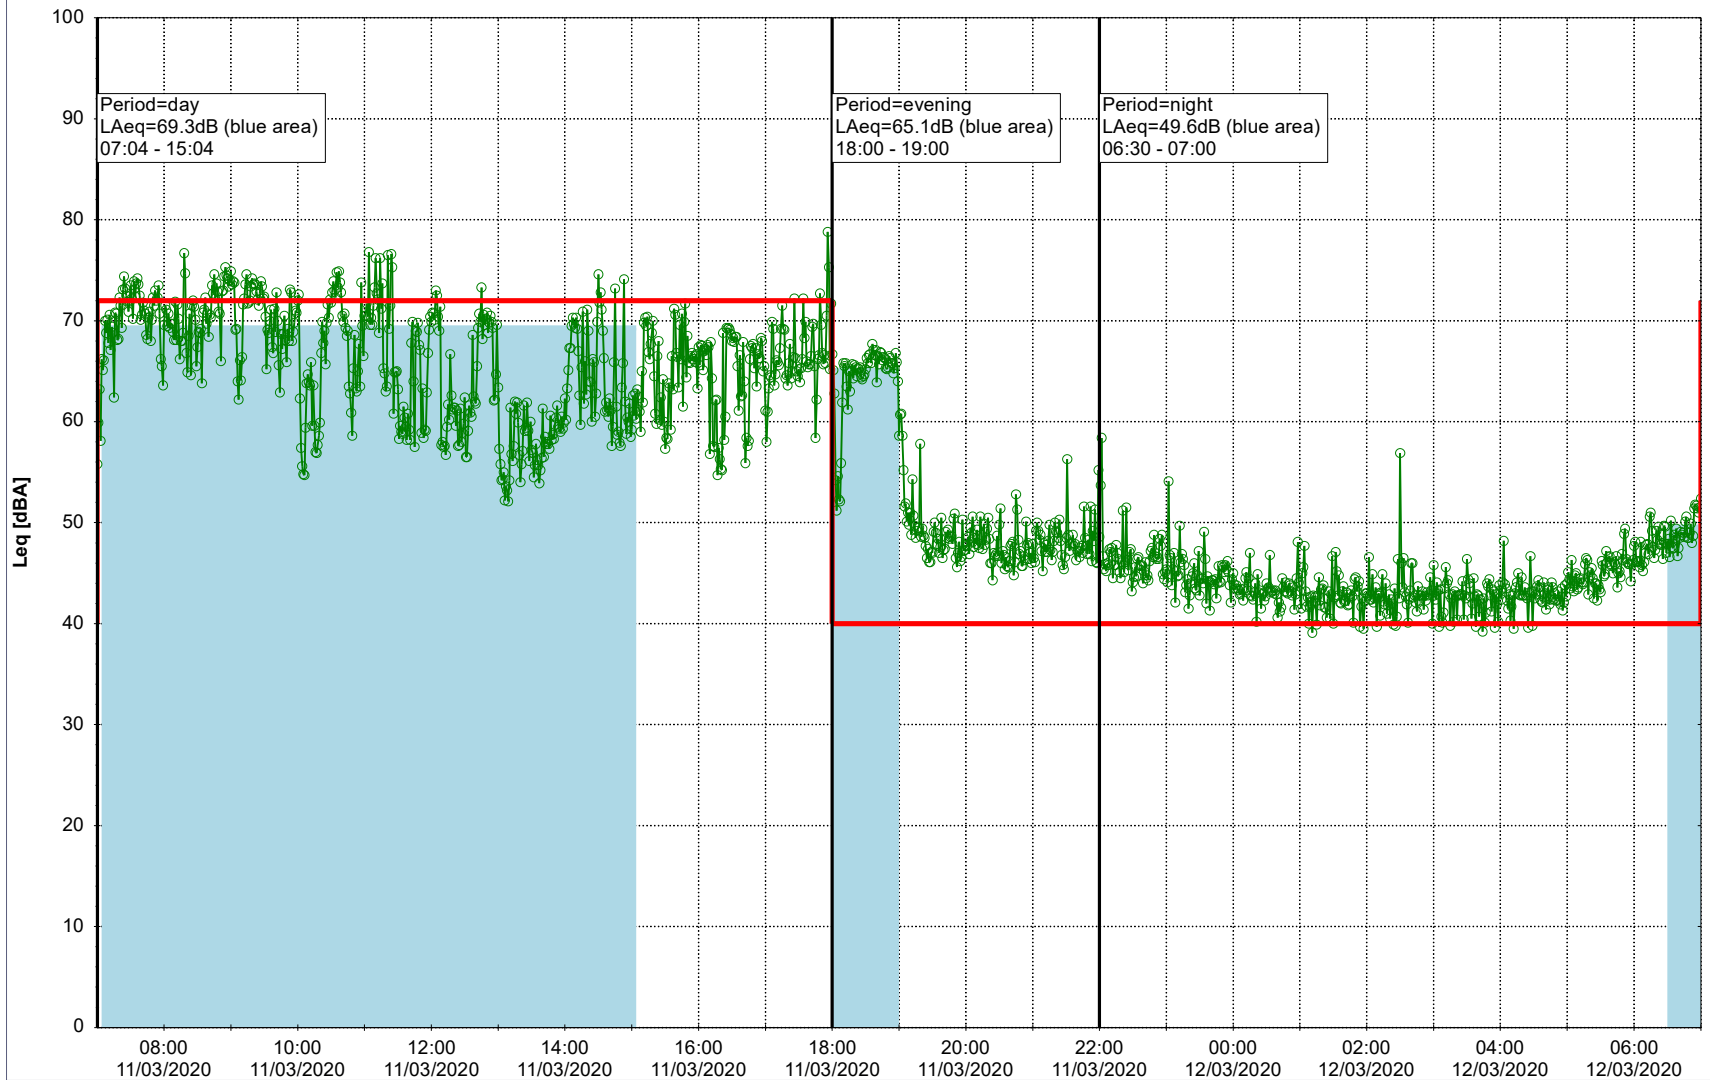

Plan View

Remarks

...

Noise Time Related Diagram

10/03/2020
11/03/2020

○○○○ MOP_NS01

Project: Kronos Sydhavnen
Construction: Mozarts Plads
Location: N-V

Plan View

Remarks

...

Noise Time Related Diagram

11/03/2020
12/03/2020

○○○○ MOP_NS01

Project: Kronos Sydhavnen
Construction: Mozarts Plads
Location: N-V

Plan View

Remarks

...

Noise Time Related Diagram

12/03/2020
13/03/2020

○○○○ MOP_NS01

Project: Kronos Sydhavnen
Construction: Mozarts Plads
Location: N-V

Plan View

Remarks

...