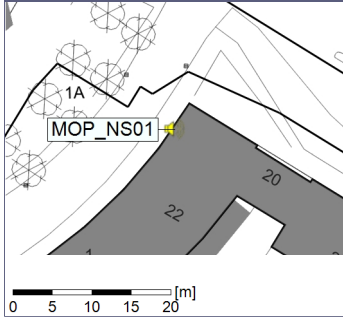

Remarks

...

Noise Time Related Diagram

11/03/2020
12/03/2020

○○○○ MOP_NS01

Project: Kronos Sydhavnen
Construction: Mozarts Plads
Location: N-V

Plan View

Remarks