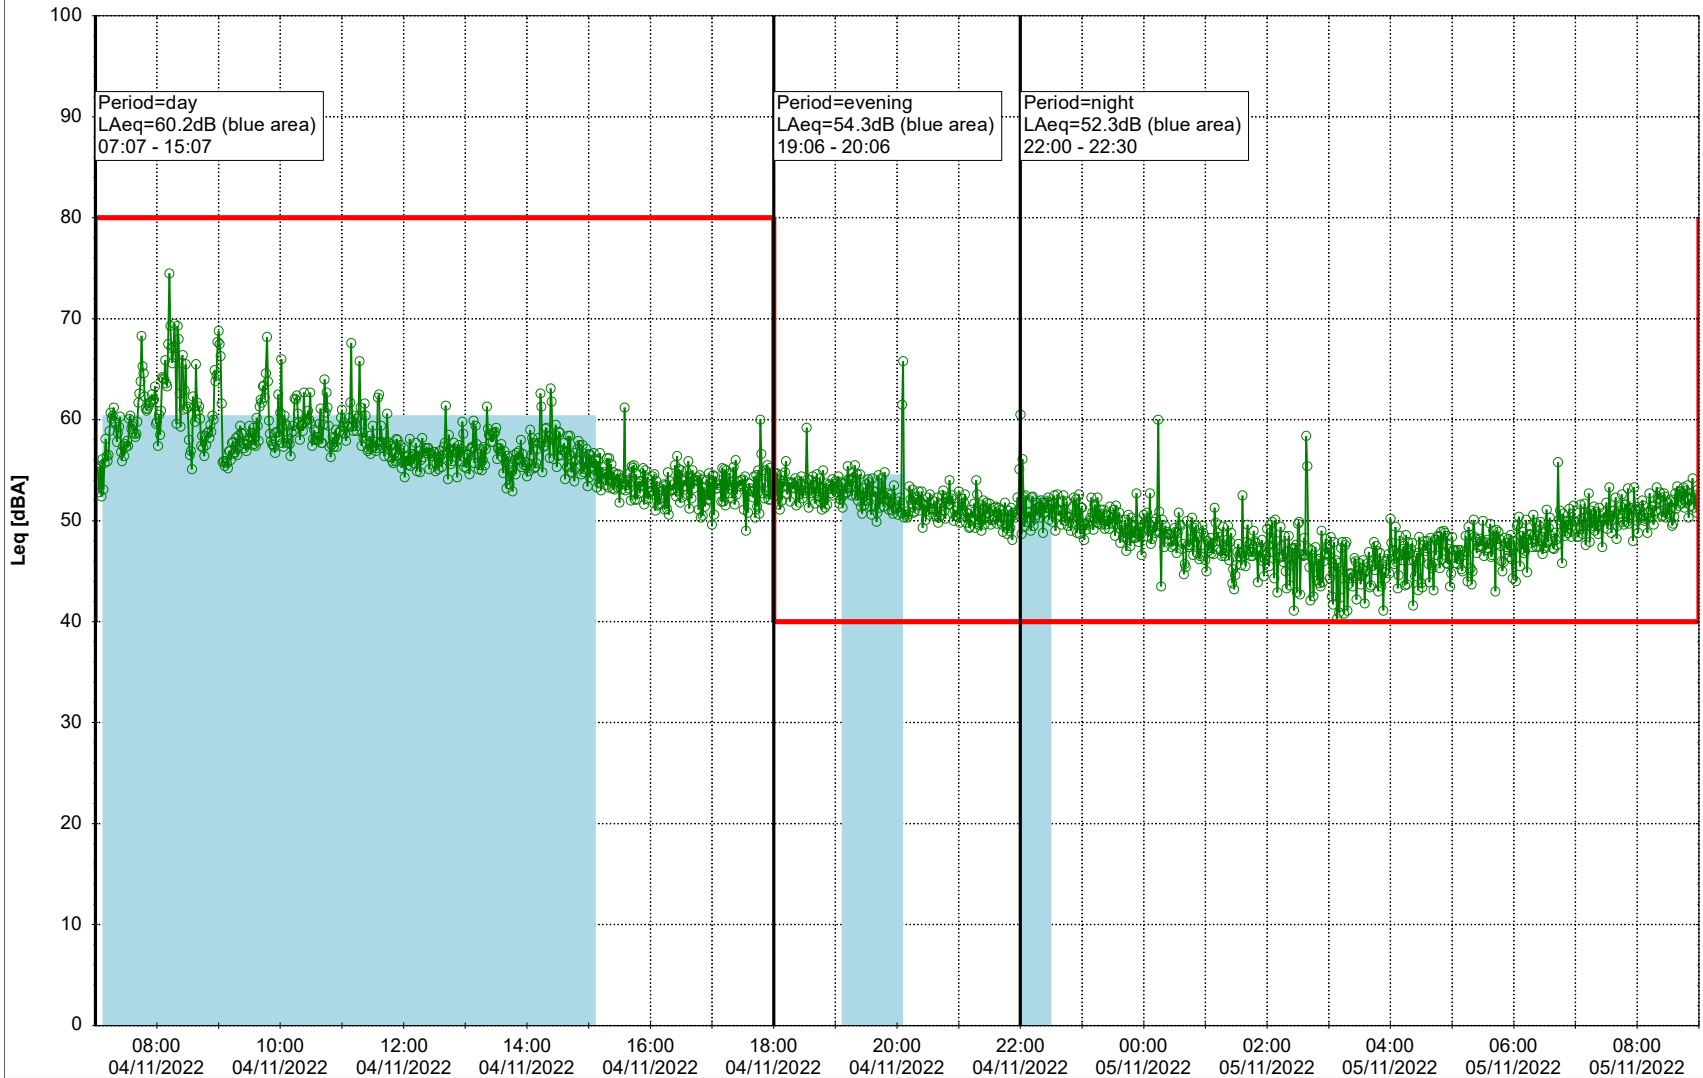

Remarks

...

Noise Time Related Diagram

03/11/2022
04/11/2022

SLU_NS01

Project: Kronos Sydhavnen
Construction: Sluseholmen
Location: N-V

Plan View

Remarks

...

Noise Time Related Diagram

04/11/2022
05/11/2022

○○○○ SLU_NS01

Project: Kronos Sydhavnen
Construction: Sluseholmen
Location: N-V

Plan View

Remarks

...

Noise Time Related Diagram

05/11/2022
06/11/2022

SLU_NS01

Project: Kronos Sydhavnen
Construction: Sluseholmen
Location: N-V

Plan View

Remarks

...

Noise Time Related Diagram