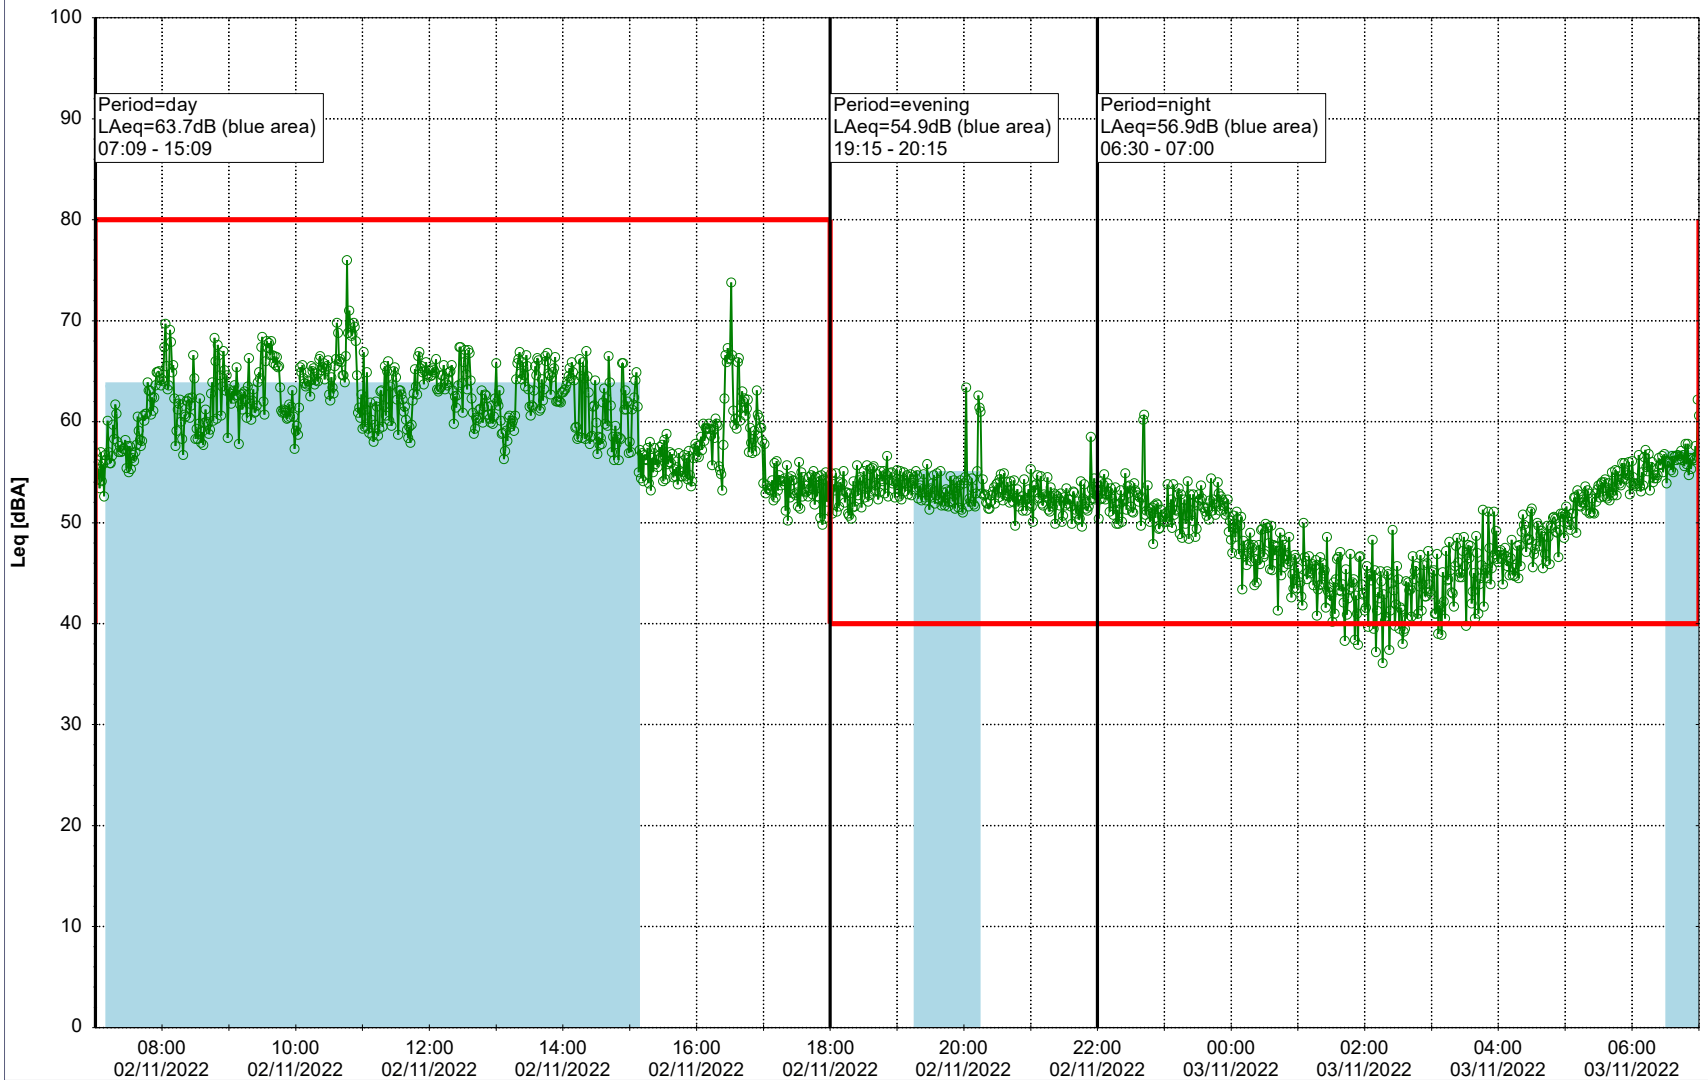

Plan View

Remarks

...

Noise Time Related Diagram

02/11/2022
03/11/2022

○○○○ SLU_NS01

Project: Kronos Sydhavnen
Construction: Sluseholmen
Location: N-V

Plan View

Remarks

...

Noise Time Related Diagram

03/11/2022
04/11/2022

SLU_NS01

Project: Kronos Sydhavnen
Construction: Sluseholmen
Location: N-V

Plan View

Remarks

...

Noise Time Related Diagram

04/11/2022
05/11/2022

○○○○ SLU_NS01

Project: Kronos Sydhavnen
Construction: Sluseholmen
Location: N-V

Plan View

Remarks

...

Noise Time Related Diagram

05/11/2022
06/11/2022

SLU_NS01

Project: Kronos Sydhavnen
Construction: Sluseholmen
Location: N-V

Plan View

Remarks

...

Noise Time Related Diagram