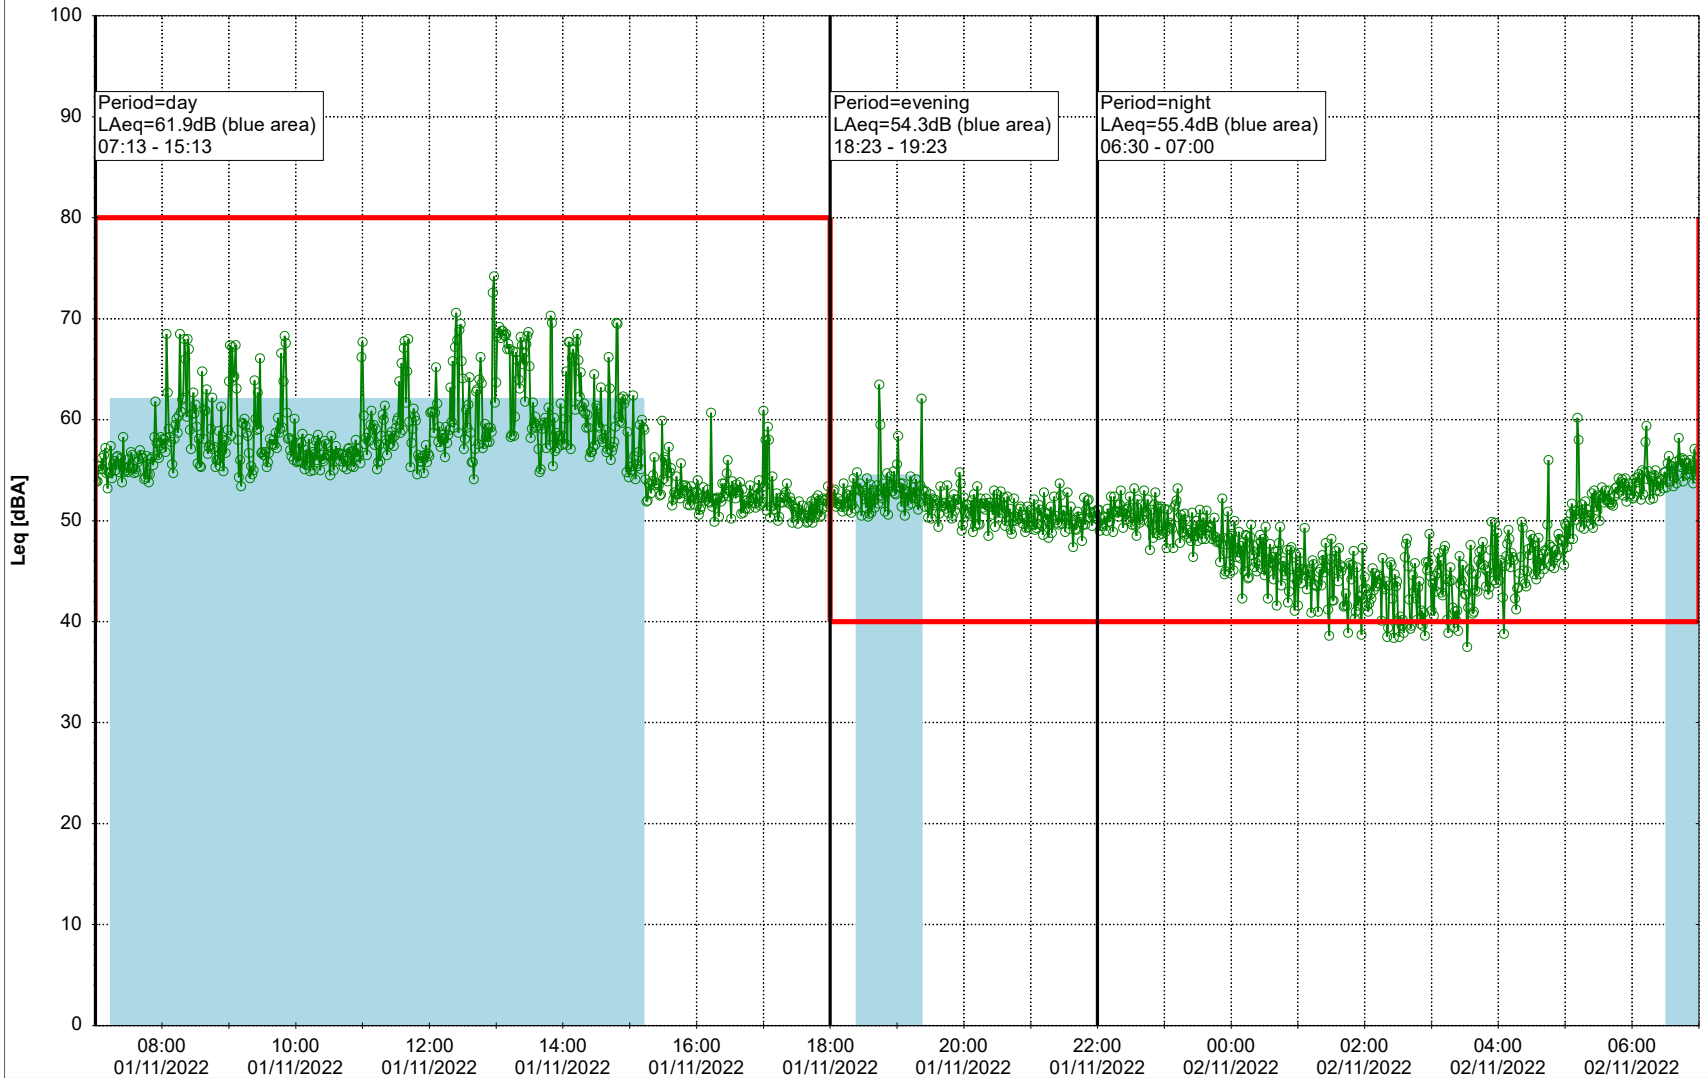

Plan View

0 5 10 15 20 [m]

Remarks

...

Noise Time Related Diagram

01/11/2022
02/11/2022

○○○○ SLU_NS01

Project: Kronos Sydhavnen
Construction: Sluseholmen
Location: N-V

Plan View

Remarks

...

Noise Time Related Diagram

02/11/2022
03/11/2022

○○○○ SLU_NS01

Project: Kronos Sydhavnen
Construction: Sluseholmen
Location: N-V

Plan View

Noise Time Related Diagram

05/11/2022
06/11/2022

SLU_NS01

Project: Kronos Sydhavnen
Construction: Sluseholmen
Location: N-V

Plan View

Remarks

...

Noise Time Related Diagram