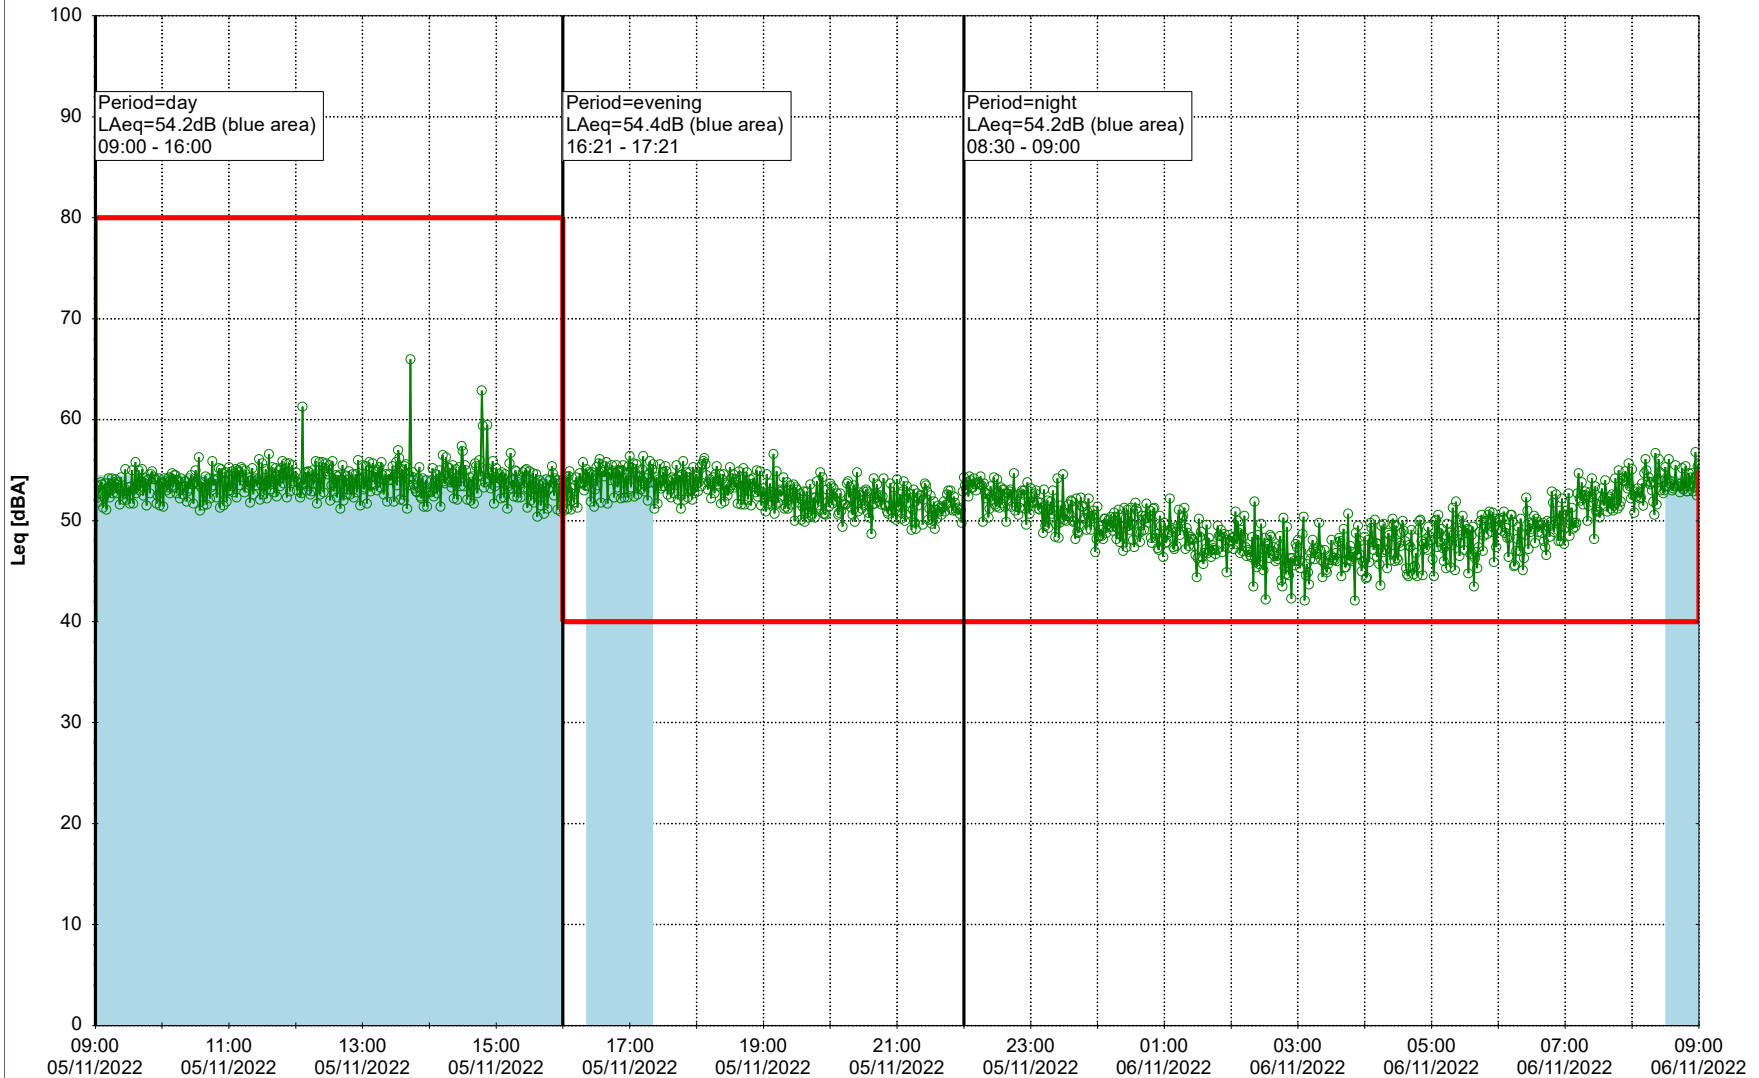

...

Noise Time Related Diagram

04/11/2022
05/11/2022

○○○○ SLU_NS01

Project: Kronos Sydhavnen
Construction: Sluseholmen
Location: N-V

Plan View

Remarks

...

Noise Time Related Diagram

05/11/2022
06/11/2022

SLU_NS01

Project: Kronos Sydhavnen
Construction: Sluseholmen
Location: N-V

Plan View

Remarks

...

Noise Time Related Diagram