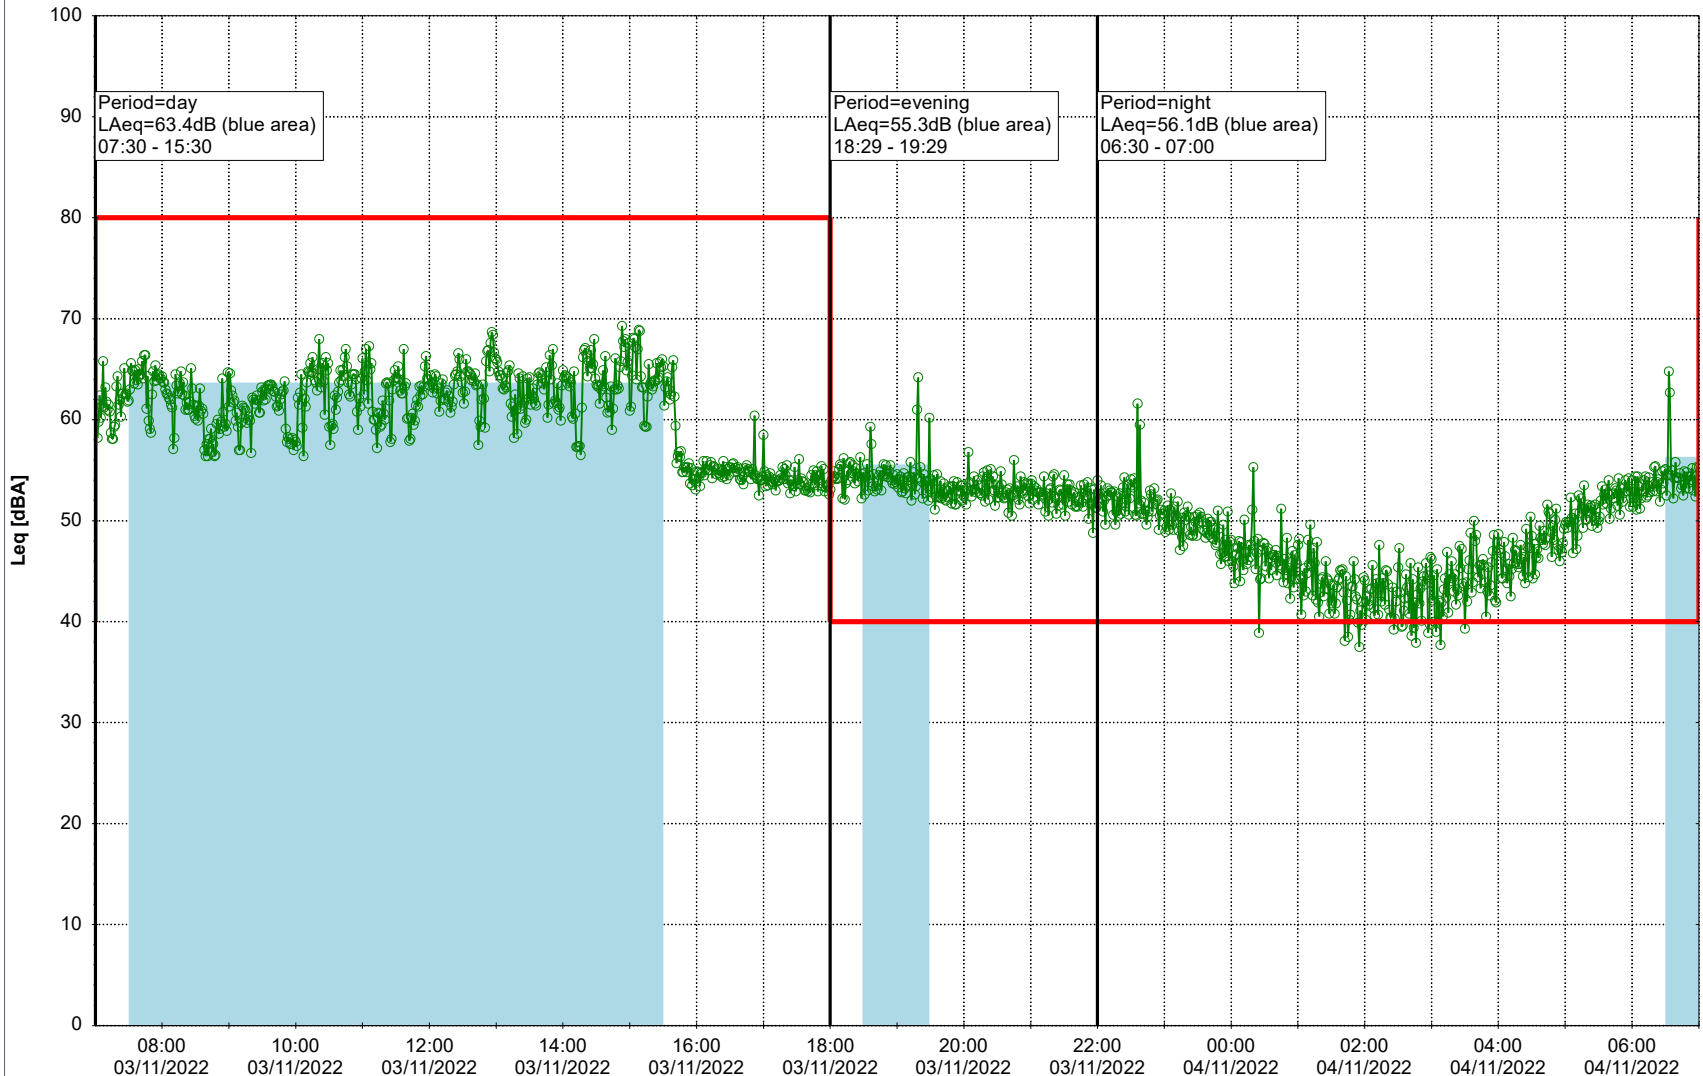

Plan View

Remarks

...

Noise Time Related Diagram

02/11/2022
03/11/2022

○○○○ SLU_NS01

Project: Kronos Sydhavnen
Construction: Sluseholmen
Location: N-V

Plan View

Remarks

...

Noise Time Related Diagram

03/11/2022
04/11/2022

SLU_NS01

Project: Kronos Sydhavnen
Construction: Sluseholmen
Location: N-V

Plan View

Remarks

...

Noise Time Related Diagram

04/11/2022
05/11/2022

○○○○ SLU_NS01

Project: Kronos Sydhavnen
Construction: Sluseholmen
Location: N-V

Plan View

Remarks

...

Noise Time Related Diagram

05/11/2022
06/11/2022

SLU_NS01

Project: Kronos Sydhavnen
Construction: Sluseholmen
Location: N-V

Plan View

Remarks

...

Noise Time Related Diagram