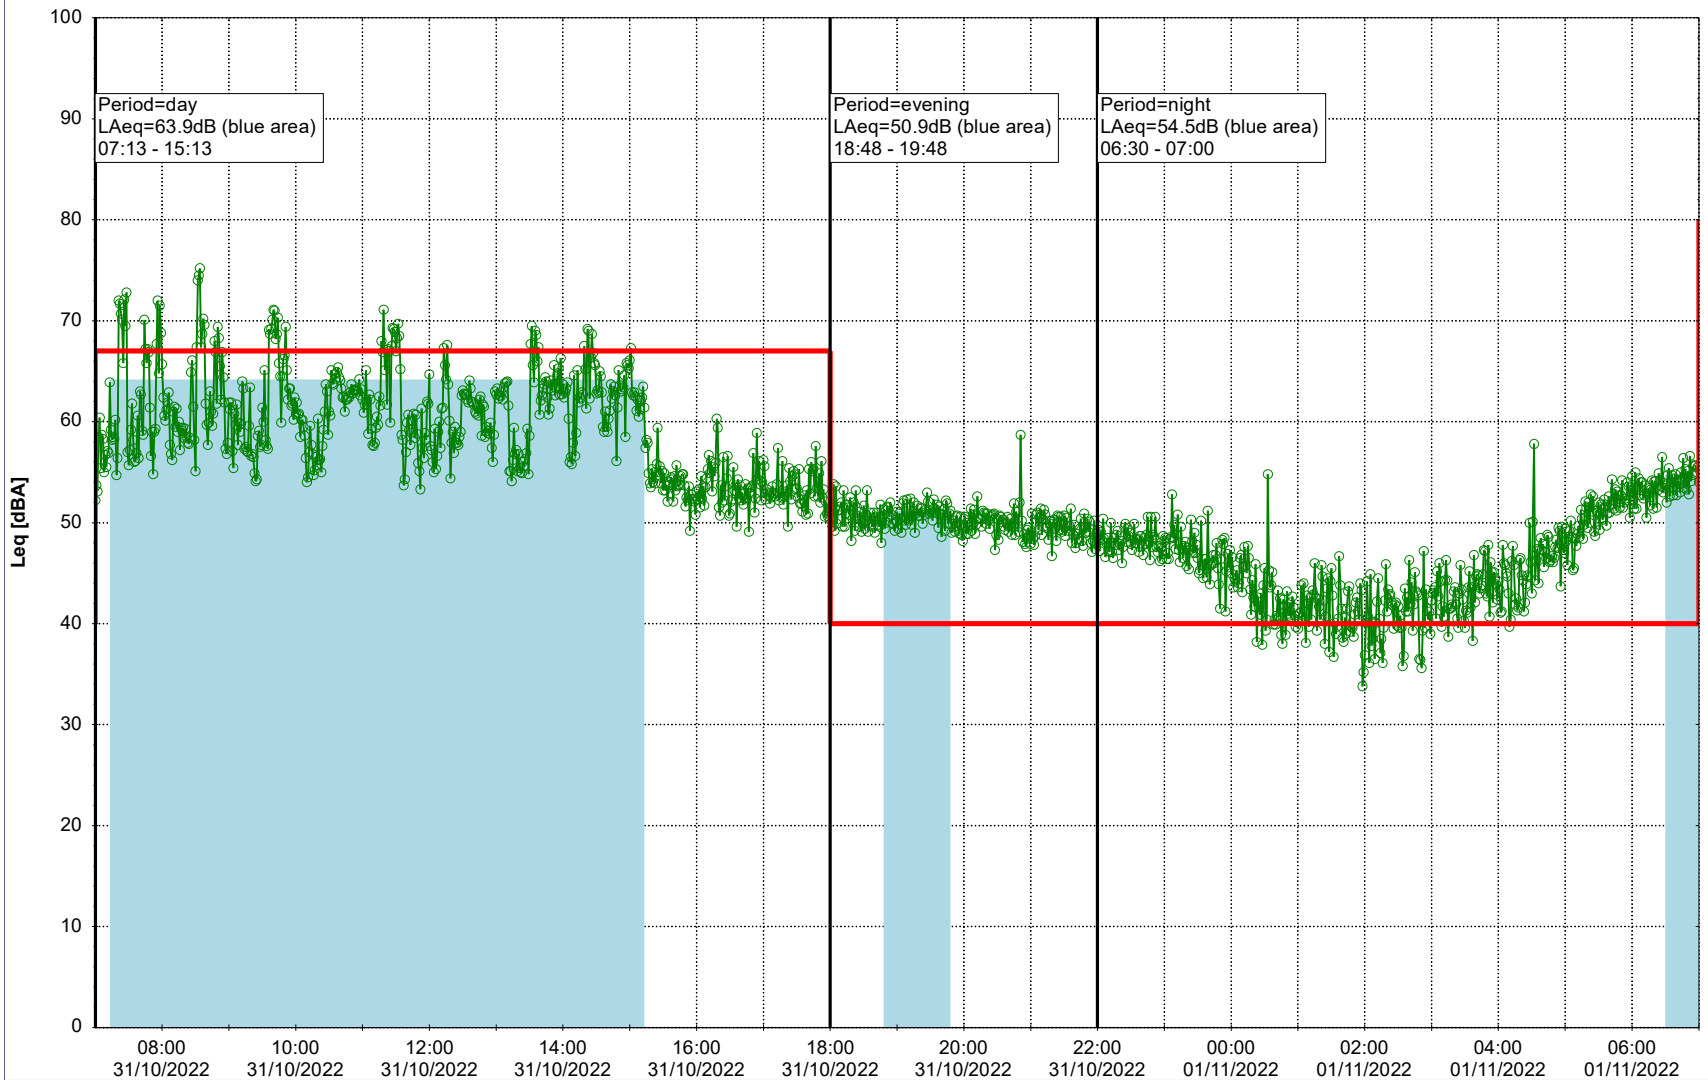

Project: Kronos Sydhavnen
Construction: Sluseholmen
Location: N-V

Plan View

Remarks

...

Noise Time Related Diagram

31/10/2022
01/11/2022

○○○○ SLU_NS01

Project: Kronos Sydhavnen
Construction: Sluseholmen
Location: N-V

Plan View

0 5 10 15 20 [m]

Remarks

...

Noise Time Related Diagram

01/11/2022
02/11/2022

○○○○ SLU_NS01

Project: Kronos Sydhavnen
Construction: Sluseholmen
Location: N-V

Plan View

Remarks

...

Noise Time Related Diagram

02/11/2022
03/11/2022

○○○○ SLU_NS01

Project: Kronos Sydhavnen
Construction: Sluseholmen
Location: N-V

Plan View

Noise Time Related Diagram

05/11/2022
06/11/2022

SLU_NS01

Project: Kronos Sydhavnen
Construction: Sluseholmen
Location: N-V

Plan View

Remarks

...

Noise Time Related Diagram